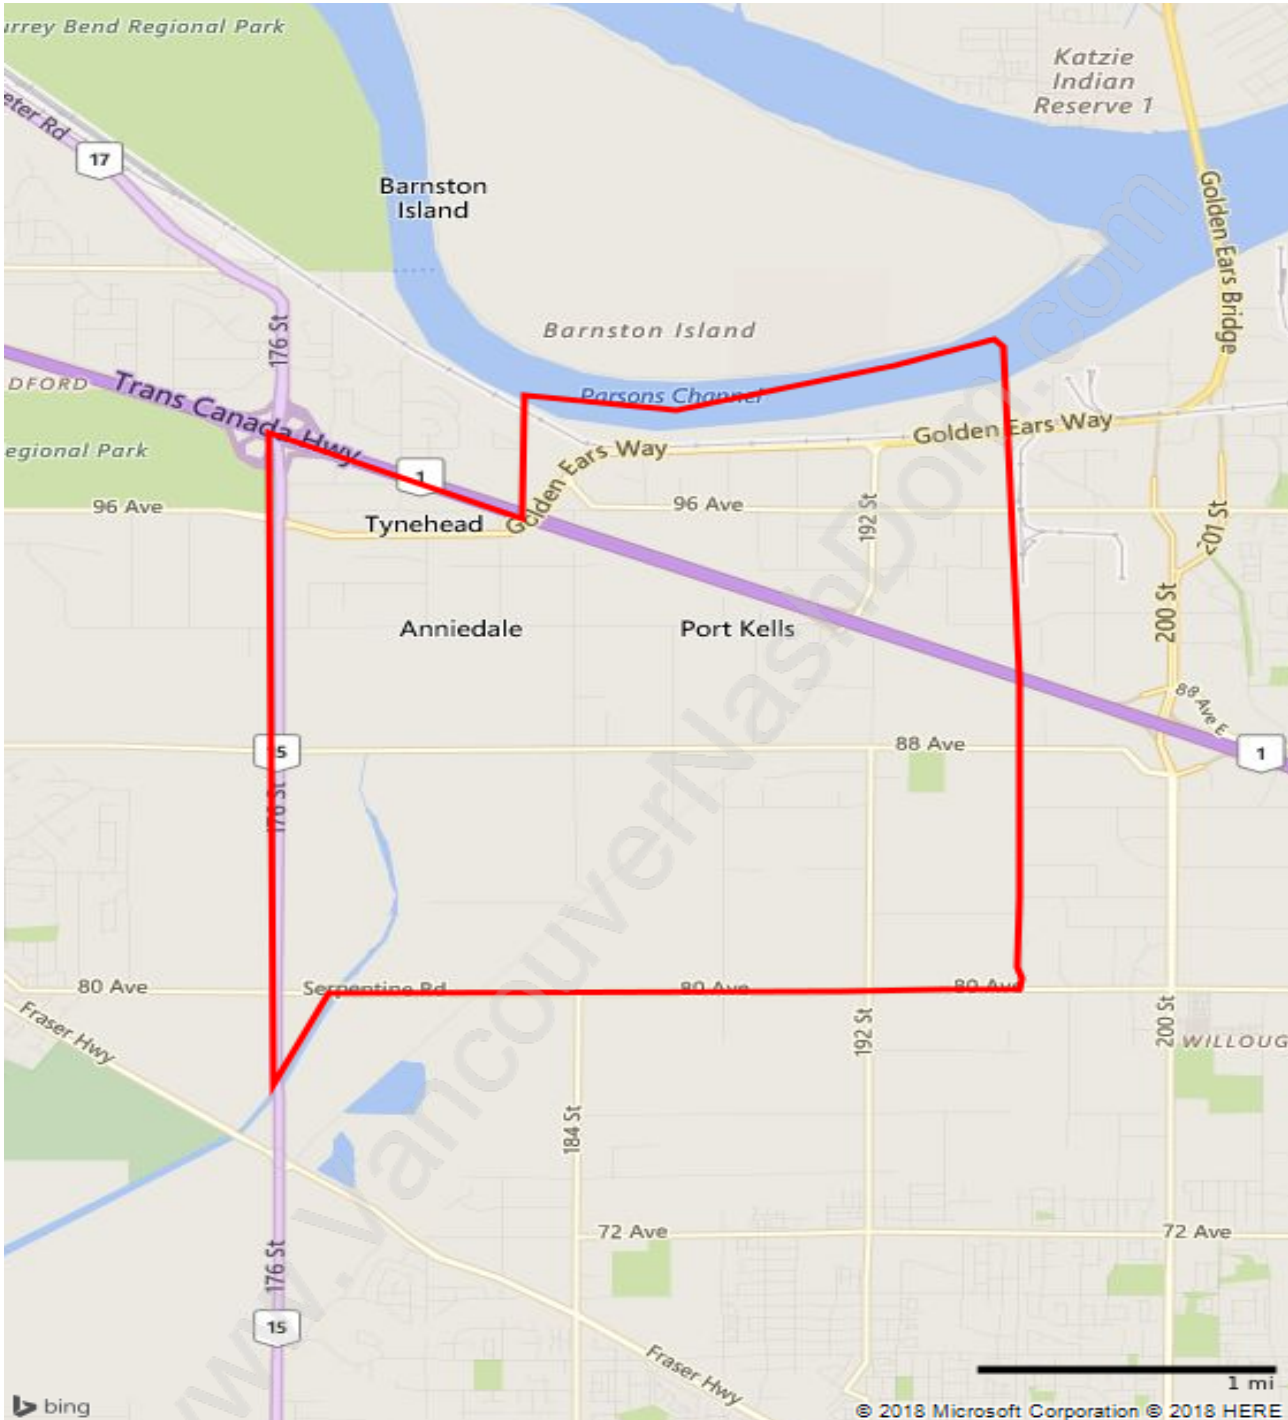

Port Kells

Population Trends in Port Kells

Population by Age in Port Kells

Population Age 15+ by Income Status in Port Kells

Total Population Age 15 - 1,651

Households by Income in Port Kells

Total Number of Households - 629 / Average Household Income - \$104,089