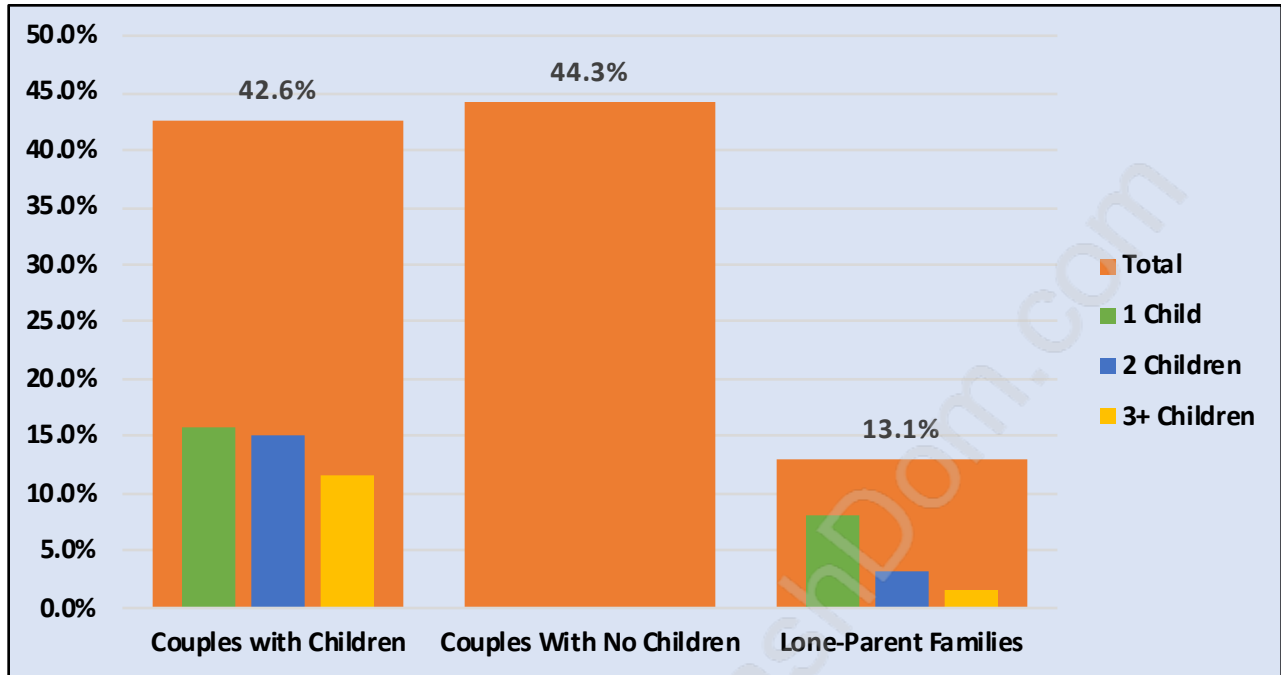

Port Kells

Population Trends in Port Kells

Population by Age in Port Kells

Population Age 15+ by Income Status in Port Kells

Total Population Age 15 - 1,651

Households by Income in Port Kells

Total Number of Households - 629 / Average Household Income - \$104,089

Families in Port Kells

Average Persons per Family - 2.8

Children at Home in Port Kells

Total Number of Children at Home - 475

Family Structure in Port Kells

Total Number of Families - 477 / Average Persons per Family - 2.8