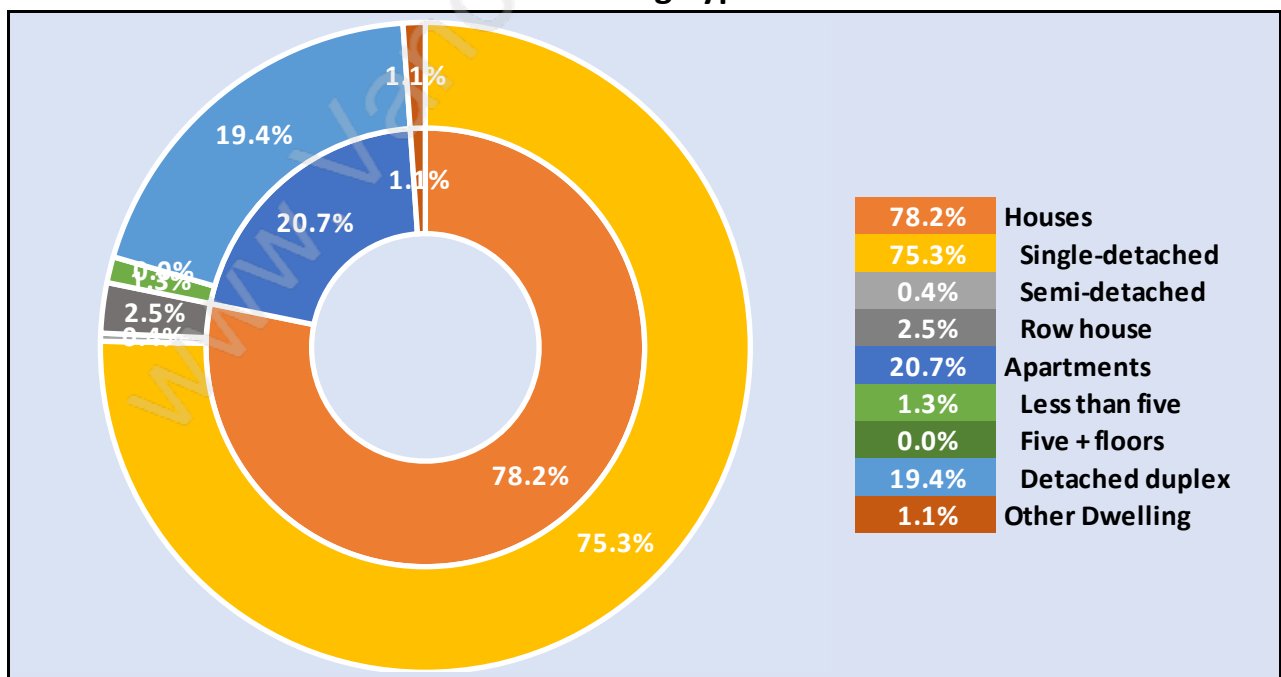

Port Kells

Population Trends in Port Kells

Population by Age in Port Kells

Population Age 15+ by Income Status in Port Kells

Total Population Age 15 - 1,651

Households by Income in Port Kells

Total Number of Households - 629 / Average Household Income - \$104,089

Families in Port Kells

Average Persons per Family - 2.8

Children at Home in Port Kells

Total Number of Children at Home - 475

Family Structure in Port Kells

Total Number of Families - 477 / Average Persons per Family - 2.8

Households by Household Size in Port Kells

Total Number of Households - 629

Dwellings in Port Kells

Population Age 15+ in Port Kells

Labour Force by Occupation in Port Kells

Labour Force Participation in Port Kells

Travel To Work in (from) Port Kells

Occupied Dwellings by Structure Type in Port Kells

Dominant Bulding Type - Houses

Private Dwellings by Period of Construction in Port Kells

Dominant Period of Construction - Before 1960