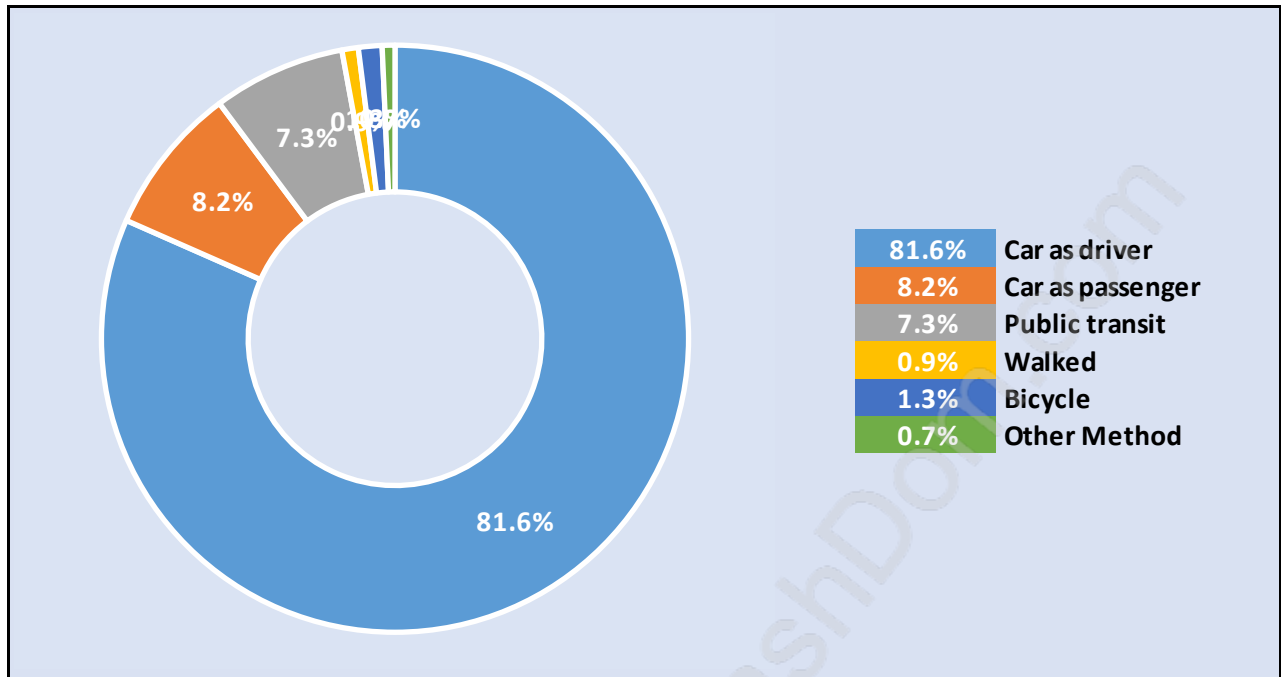

Travel To Work in (from) Port Kells