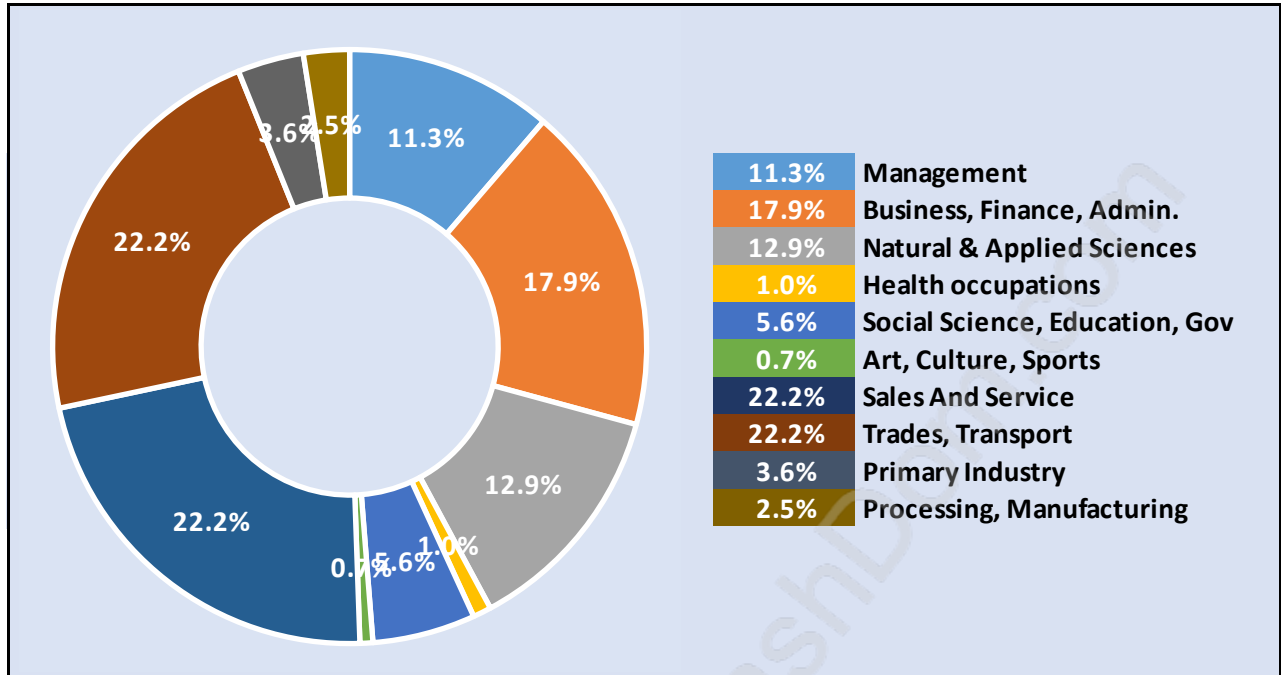

Households by Household Size in Port Kells

Total Number of Households - 629

Dwellings in Port Kells

Population Age 15+ in Port Kells

Labour Force by Occupation in Port Kells

Labour Force Participation in Port Kells