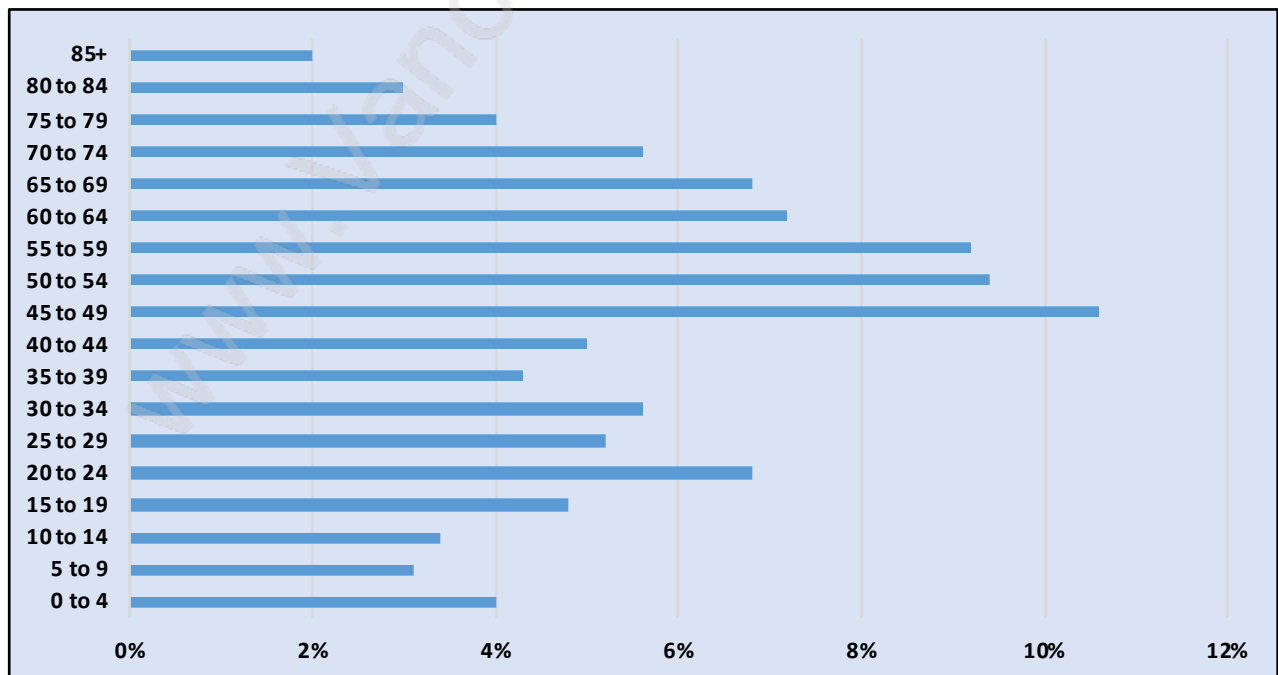

Port Kells

Population Trends in Port Kells

Population by Age in Port Kells

Population Age 15+ by Income Status in Port Kells

Total Population Age 15 - 1,651

Households by Income in Port Kells

Total Number of Households - 629 / Average Household Income - \$104,089

Families in Port Kells

Average Persons per Family - 2.8

Children at Home in Port Kells

Total Number of Children at Home - 475

Family Structure in Port Kells

Total Number of Families - 477 / Average Persons per Family - 2.8