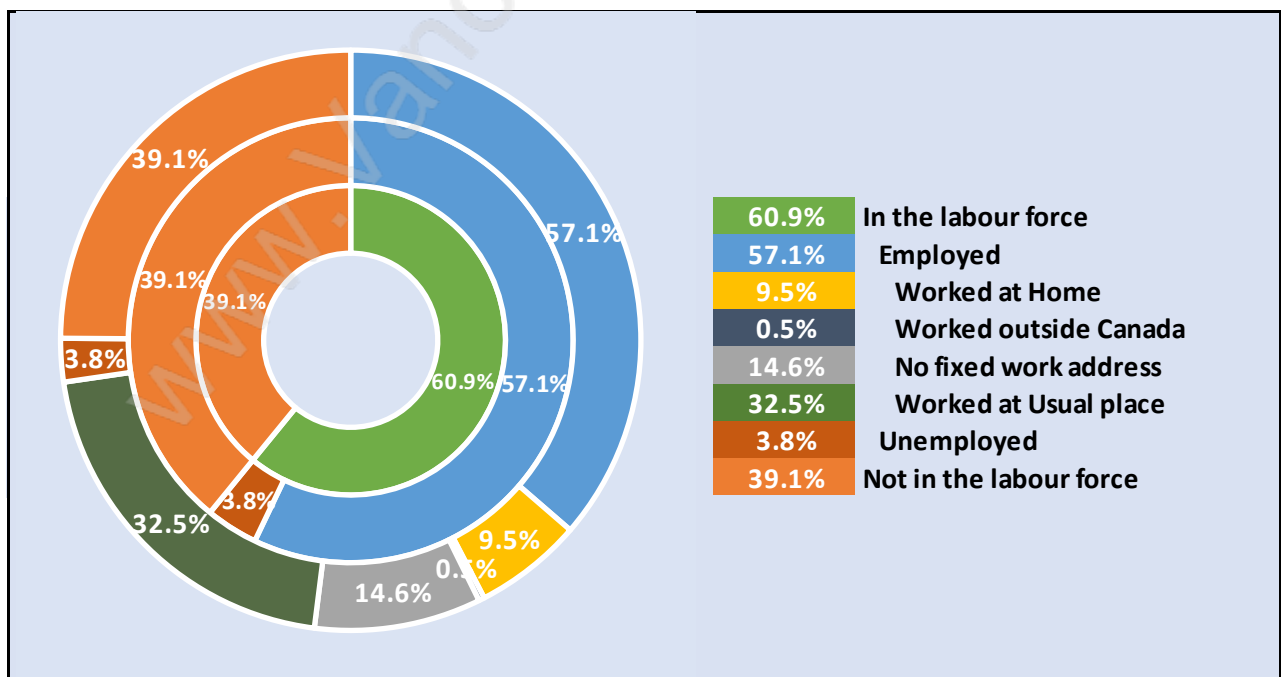

Households by Household Size in Port Kells

Total Number of Households - 629

Dwellings in Port Kells

Population Age 15+ in Port Kells

Labour Force by Occupation in Port Kells

Labour Force Participation in Port Kells