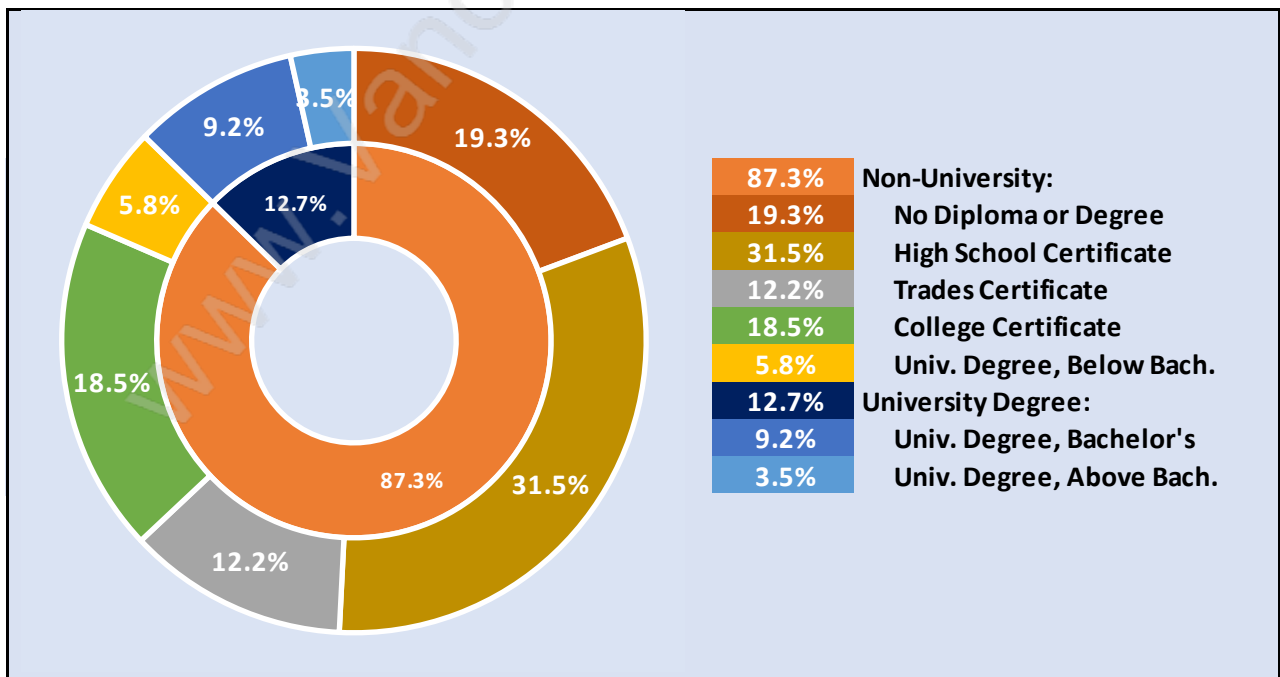

Households by Household Size in Port Kells

Total Number of Households - 629

Dwellings in Port Kells

Population Age 15+ in Port Kells

Labour Force by Occupation in Port Kells

Labour Force Participation in Port Kells