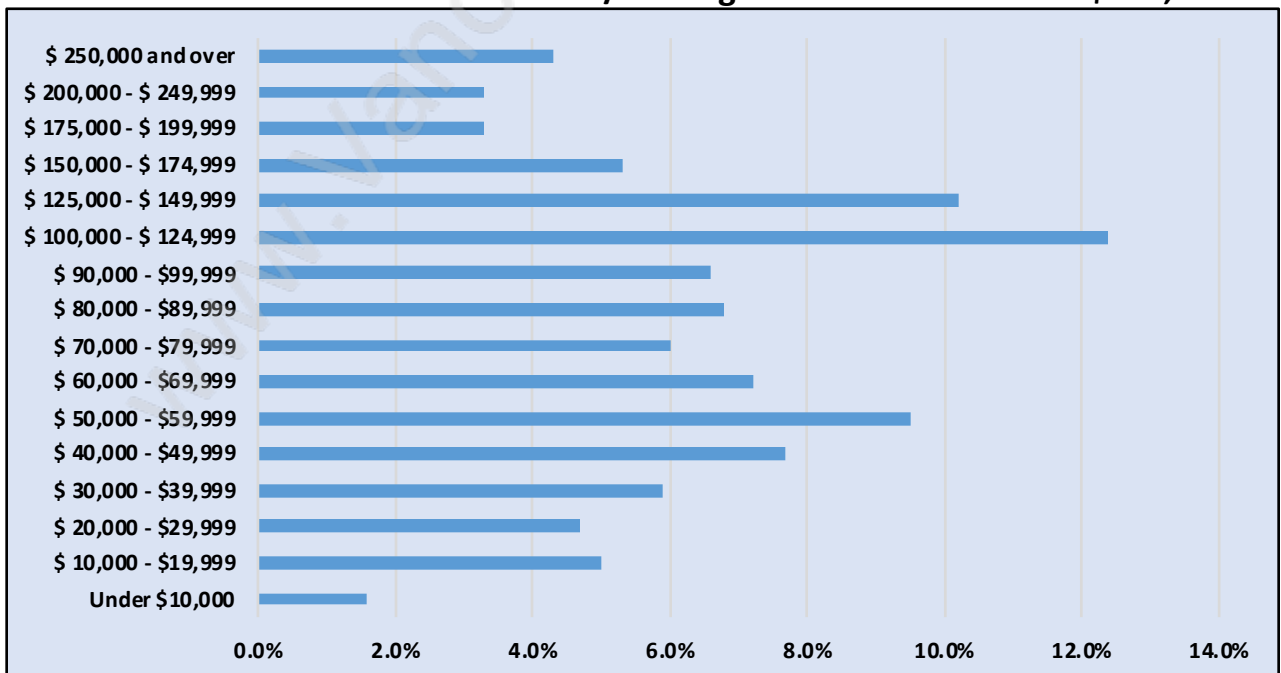

Port Kells

Population Trends in Port Kells

Population by Age in Port Kells

Population Age 15+ by Income Status in Port Kells

Total Population Age 15 - 1,651

Households by Income in Port Kells

Total Number of Households - 629 / Average Household Income - \$104,089

Families in Port Kells

Average Persons per Family - 2.8

Children at Home in Port Kells

Total Number of Children at Home - 475

Family Structure in Port Kells

Total Number of Families - 477 / Average Persons per Family - 2.8