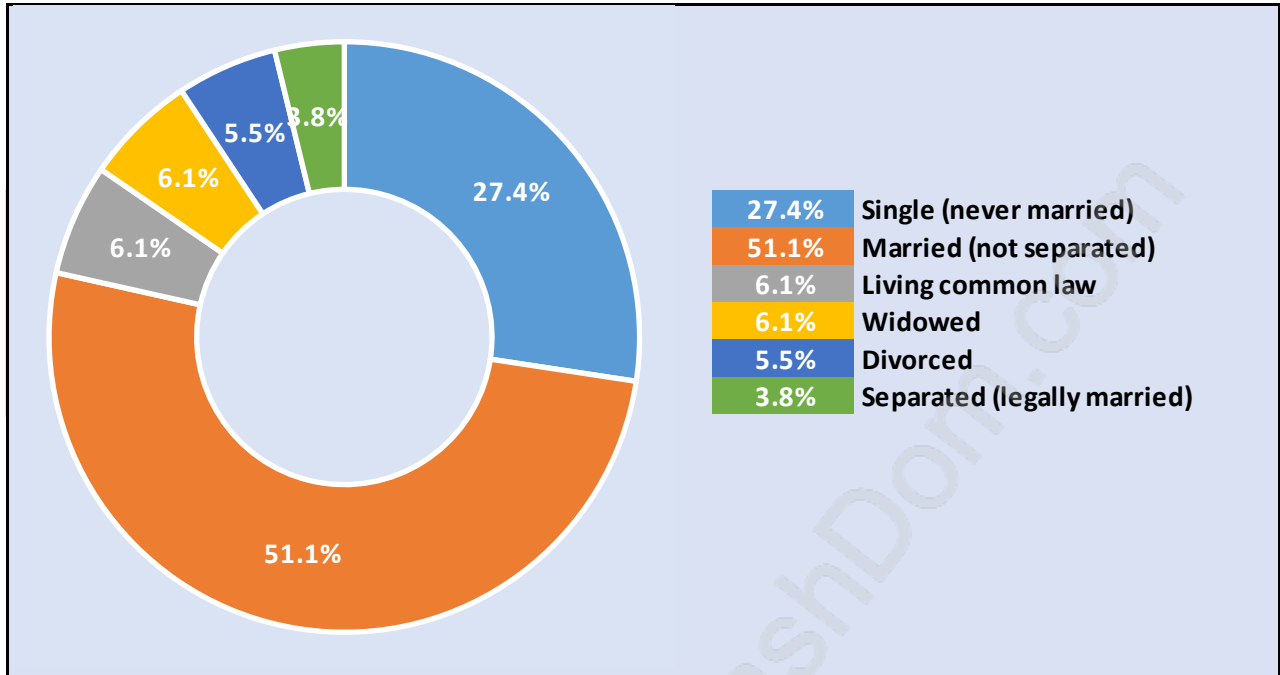

Port Kells

Population Trends in Port Kells

Population by Age in Port Kells

Population Age 15+ by Income Status in Port Kells

Total Population Age 15 - 1,651

Households by Income in Port Kells

Total Number of Households - 629 / Average Household Income - \$104,089

Families in Port Kells

Average Persons per Family - 2.8

Children at Home in Port Kells

Total Number of Children at Home - 475

Family Structure in Port Kells

Total Number of Families - 477 / Average Persons per Family - 2.8