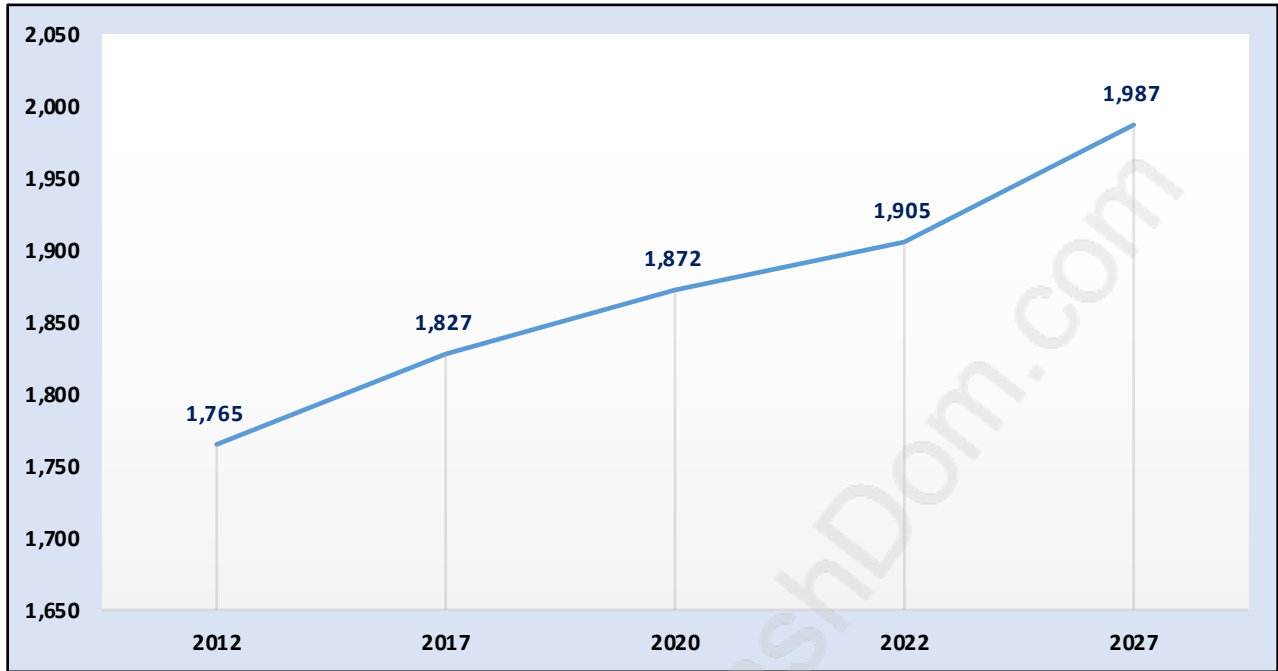

Port Kells

Population Trends in Port Kells

Population by Age in Port Kells

Population Age 15+ by Income Status in Port Kells

Total Population Age 15 - 1,651

Households by Income in Port Kells

Total Number of Households - 629 / Average Household Income - \$104,089

Families in Port Kells

Average Persons per Family - 2.8

Children at Home in Port Kells

Total Number of Children at Home - 475

Family Structure in Port Kells

Total Number of Families - 477 / Average Persons per Family - 2.8