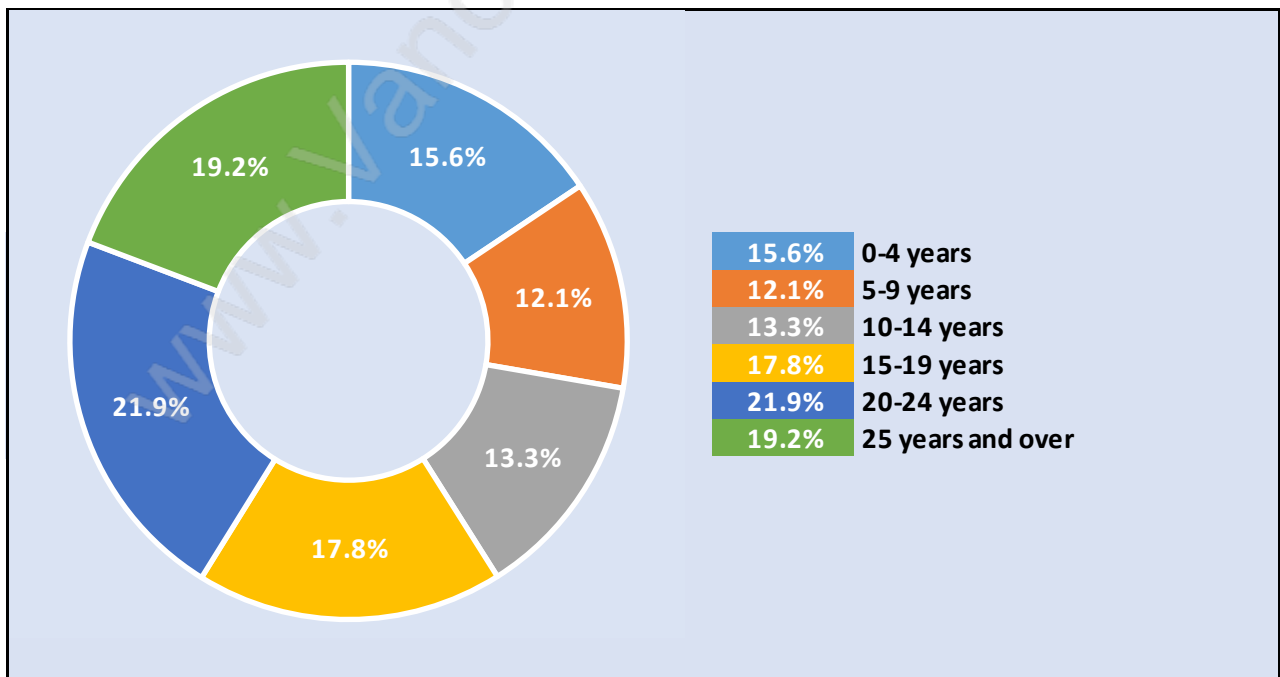

Port Kells

Population Trends in Port Kells

Population by Age in Port Kells

Population Age 15+ by Income Status in Port Kells

Total Population Age 15 - 1,651

Households by Income in Port Kells

Total Number of Households - 629 / Average Household Income - \$104,089

Families in Port Kells

Average Persons per Family - 2.8

Children at Home in Port Kells

Total Number of Children at Home - 475

Family Structure in Port Kells

Total Number of Families - 477 / Average Persons per Family - 2.8