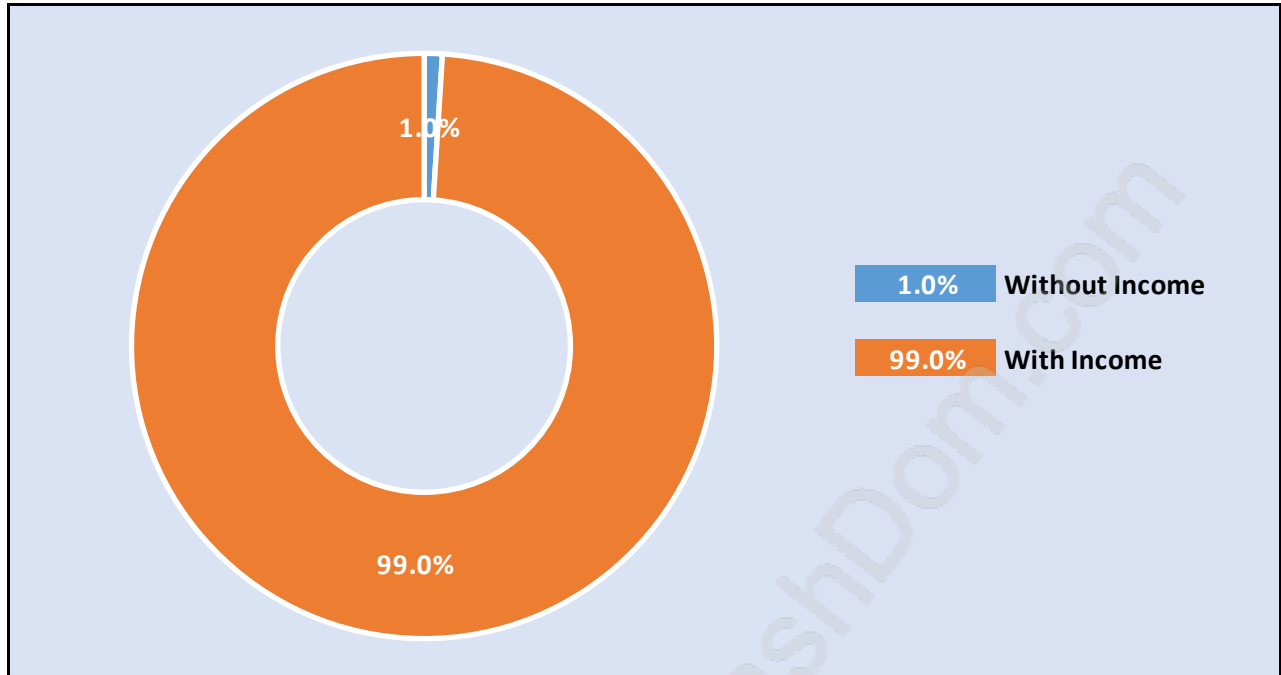

Port Kells

Population Trends in Port Kells

Population by Age in Port Kells

Population Age 15+ by Income Status in Port Kells

Total Population Age 15 - 1,651

Households by Income in Port Kells

Total Number of Households - 629 / Average Household Income - \$104,089

Families in Port Kells

Average Persons per Family - 2.8

Children at Home in Port Kells

Total Number of Children at Home - 475

Family Structure in Port Kells

Total Number of Families - 477 / Average Persons per Family - 2.8