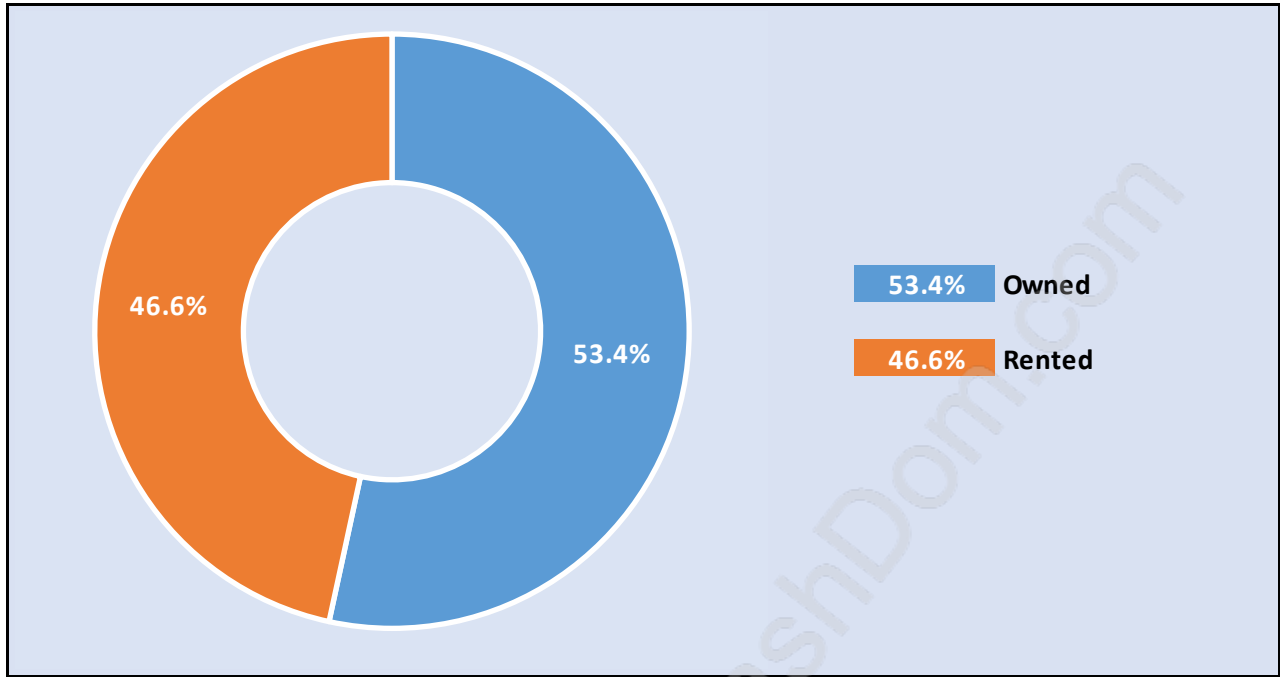

Dwellings in Port Kells