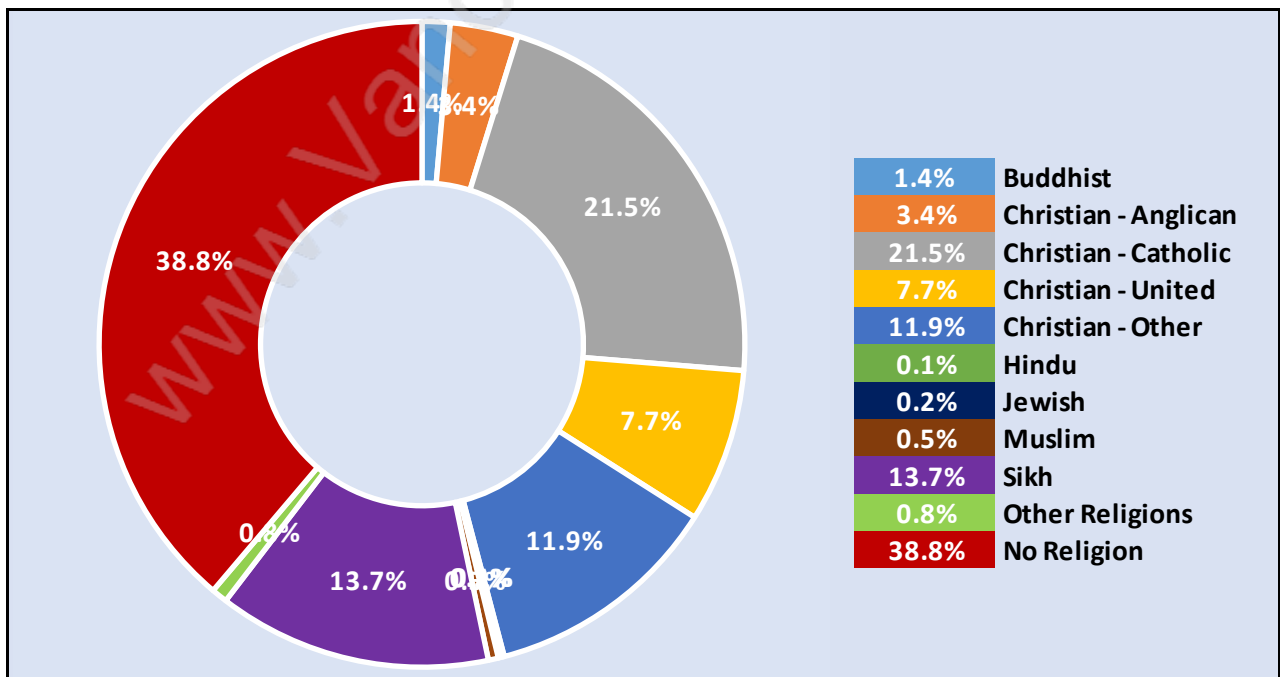

Population by Religion in Port Kells