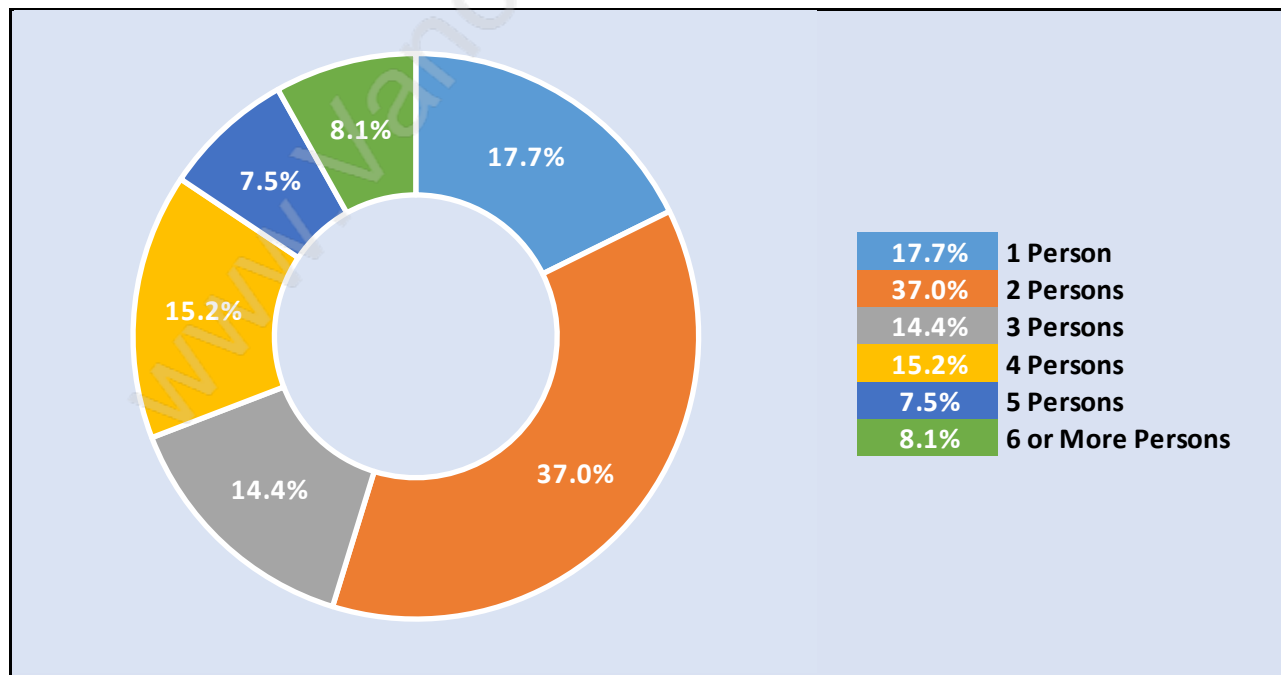

Port Kells

Population Trends in Port Kells

Population by Age in Port Kells

Population Age 15+ by Income Status in Port Kells

Total Population Age 15 - 1,651

Households by Income in Port Kells

Total Number of Households - 629 / Average Household Income - \$104,089

Families in Port Kells

Average Persons per Family - 2.8

Children at Home in Port Kells

Total Number of Children at Home - 475

Family Structure in Port Kells

Total Number of Families - 477 / Average Persons per Family - 2.8

Households by Household Size in Port Kells

Total Number of Households - 629

Dwellings in Port Kells

Population Age 15+ in Port Kells

Labour Force by Occupation in Port Kells

Labour Force Participation in Port Kells