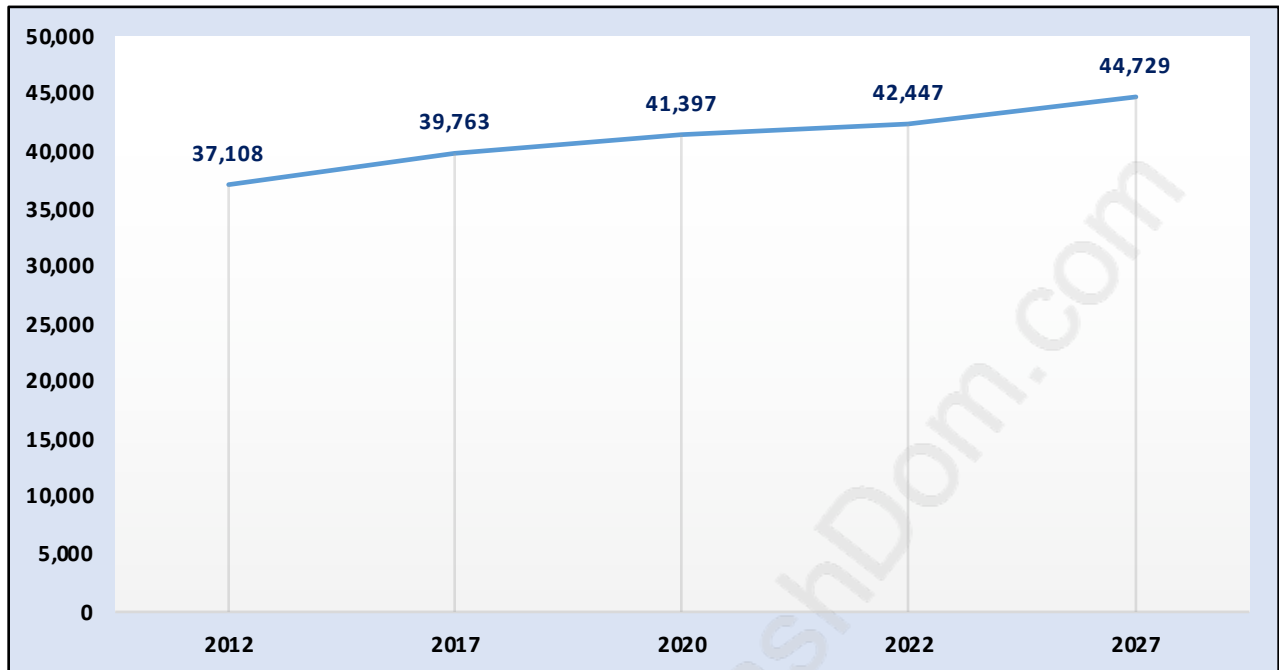

Port Moody

Population Trends in Port Moody

Population by Age in Port Moody

Population Age 15+ by Income Status in Port Moody

Total Population Age 15 - 32,335

Households by Income in Port Moody

Total Number of Households - 15,174 / Average Household Income - \$125,967

Families in Port Moody

Average Persons per Family - 3.1

Children at Home in Port Moody

Total Number of Children at Home - 13,038

Family Structure in Port Moody

Total Number of Families - 11,469 / Average Persons per Family - 3.1