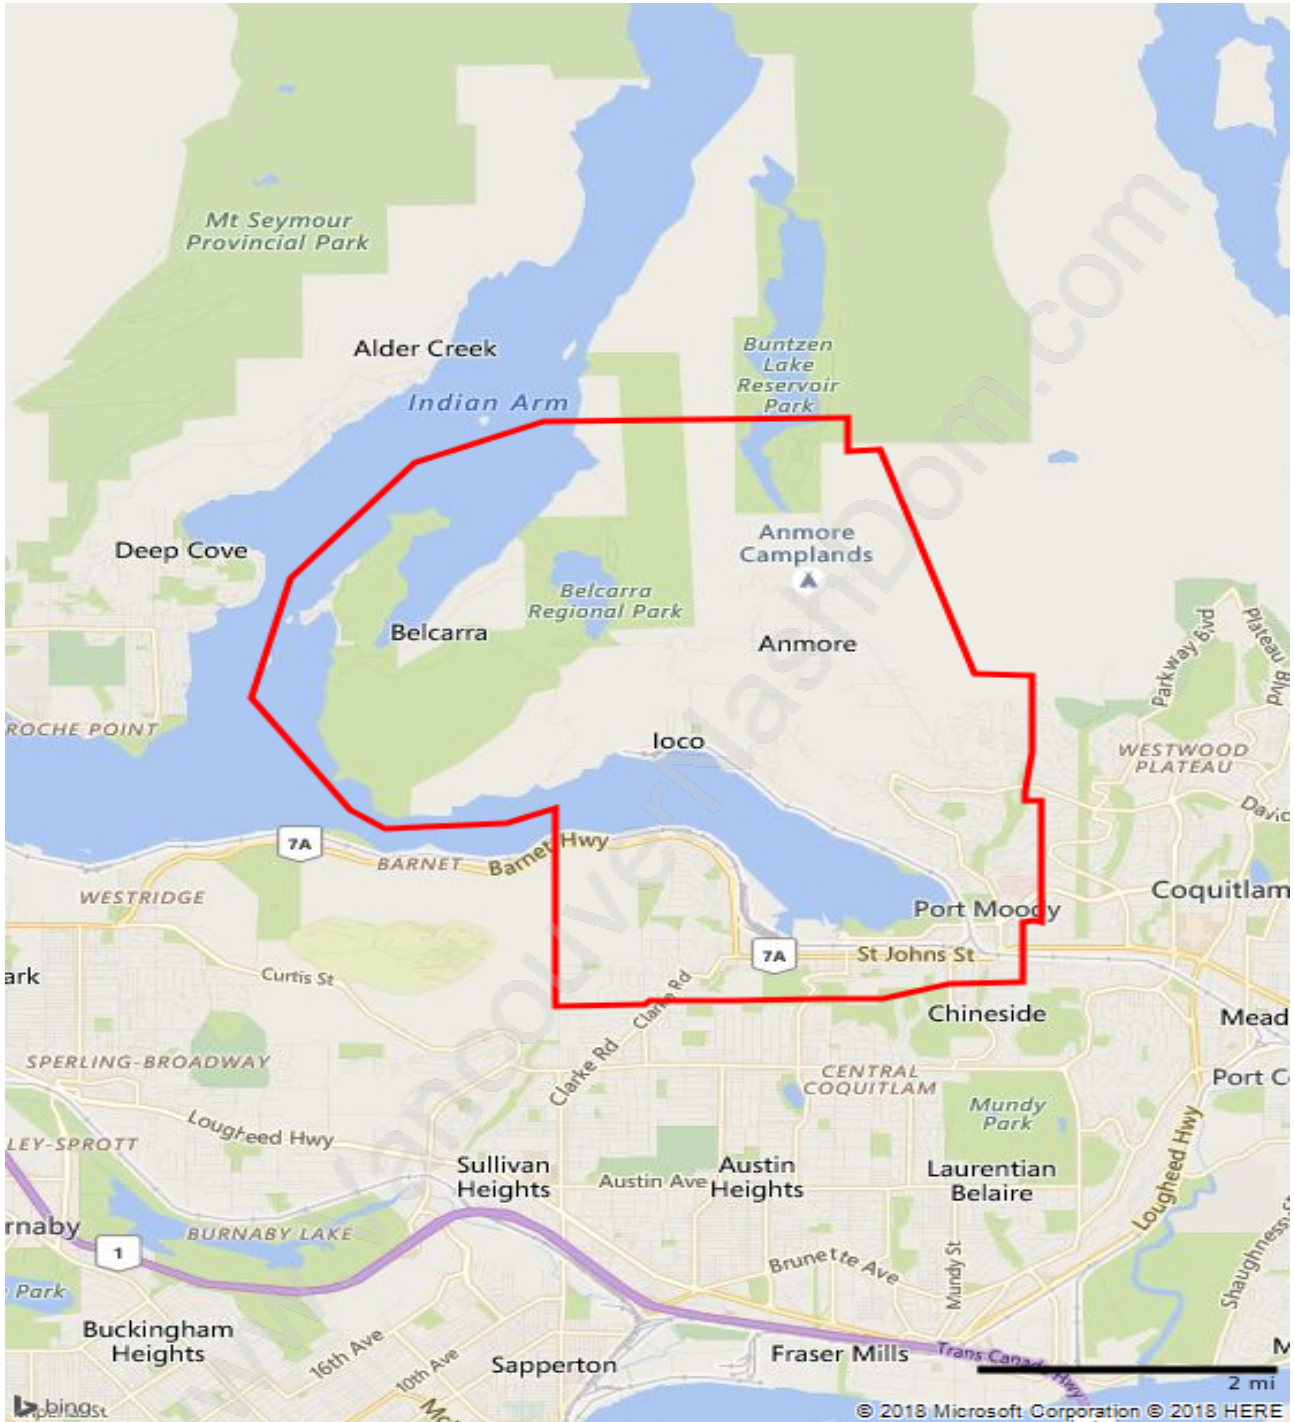

Port Moody

Population Trends in Port Moody

Population by Age in Port Moody

Population Age 15+ by Income Status in Port Moody

Total Population Age 15 - 32,335

Households by Income in Port Moody

Total Number of Households - 15,174 / Average Household Income - \$125,967

Families in Port Moody

Average Persons per Family - 3.1

Children at Home in Port Moody

Total Number of Children at Home - 13,038

Family Structure in Port Moody

Total Number of Families - 11,469 / Average Persons per Family - 3.1