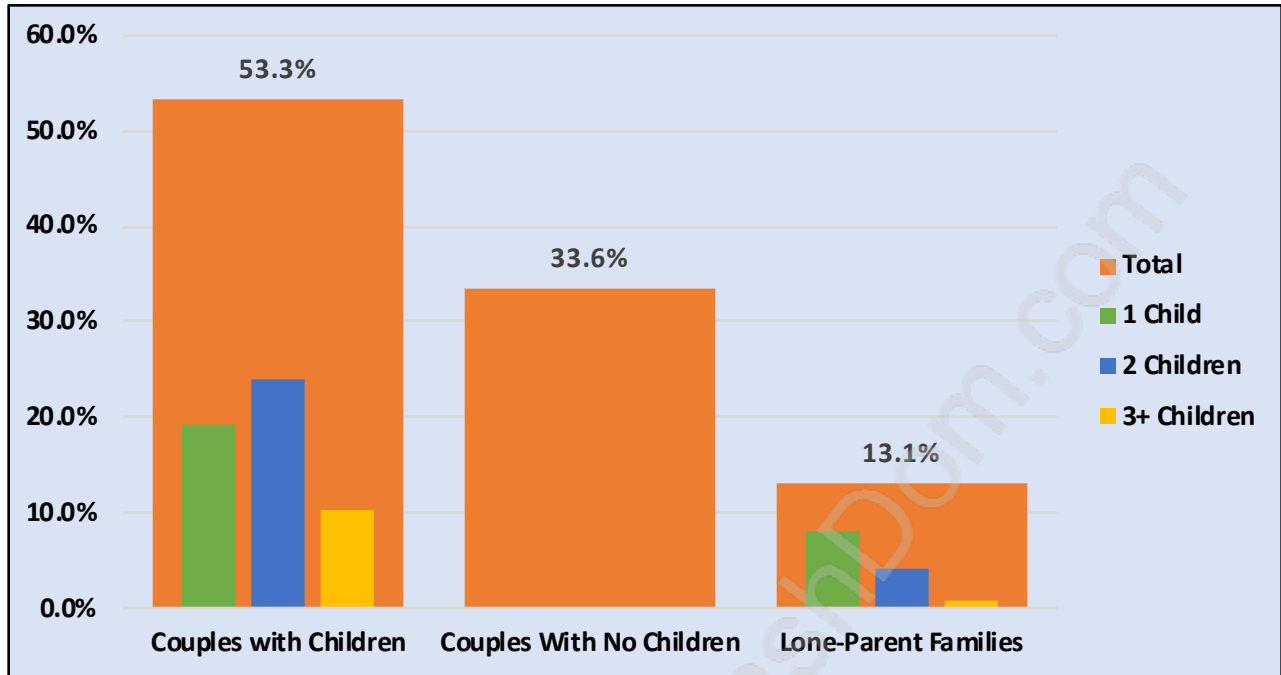

Port Moody

Population Trends in Port Moody

Population by Age in Port Moody

Population Age 15+ by Income Status in Port Moody

Total Population Age 15 - 32,335

Households by Income in Port Moody

Total Number of Households - 15,174 / Average Household Income - \$125,967

Families in Port Moody

Average Persons per Family - 3.1

Children at Home in Port Moody

Total Number of Children at Home - 13,038

Family Structure in Port Moody

Total Number of Families - 11,469 / Average Persons per Family - 3.1

Households by Household Size in Port Moody

Total Number of Households - 15,174

Dwellings in Port Moody

Population Age 15+ in Port Moody

Labour Force by Occupation in Port Moody

Labour Force Participation in Port Moody