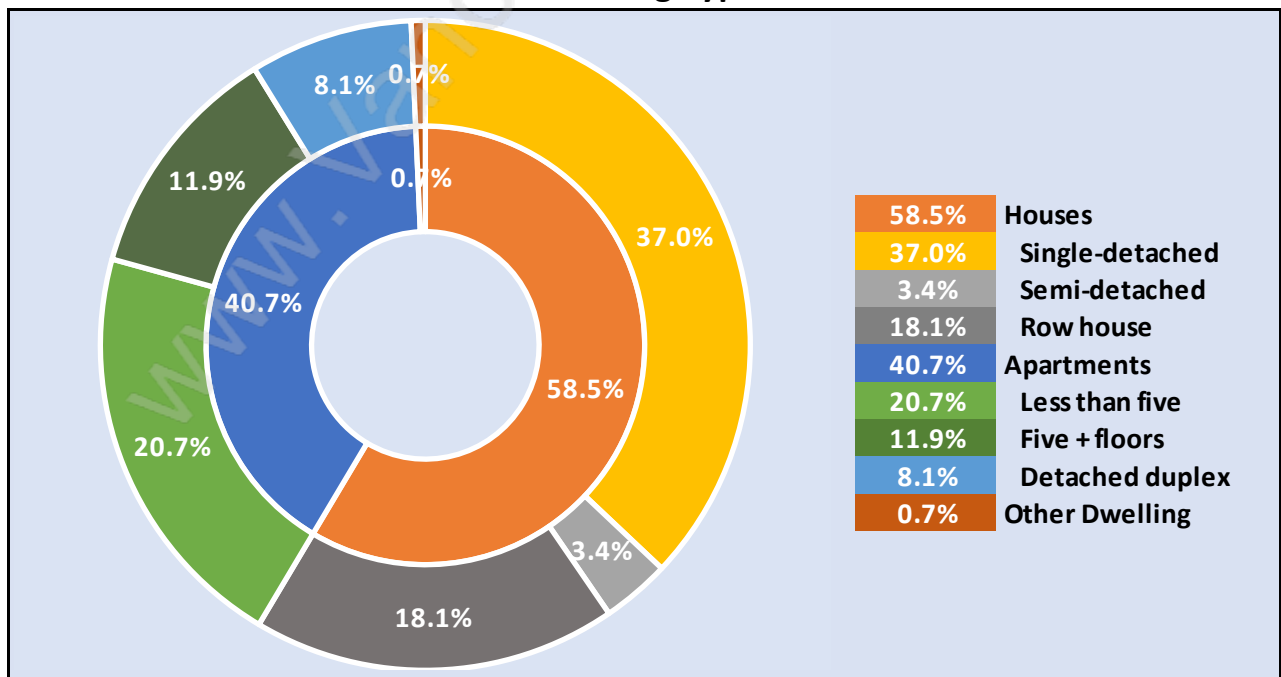

Port Moody

Population Trends in Port Moody

Population by Age in Port Moody

Population Age 15+ by Income Status in Port Moody

Total Population Age 15 - 32,335

Households by Income in Port Moody

Total Number of Households - 15,174 / Average Household Income - \$125,967

Families in Port Moody

Average Persons per Family - 3.1

Children at Home in Port Moody

Total Number of Children at Home - 13,038

Family Structure in Port Moody

Total Number of Families - 11,469 / Average Persons per Family - 3.1

Households by Household Size in Port Moody

Total Number of Households - 15,174

Dwellings in Port Moody

Population Age 15+ in Port Moody

Labour Force by Occupation in Port Moody

Labour Force Participation in Port Moody

Travel To Work in (from) Port Moody

Occupied Dwellings by Structure Type in Port Moody

Dominant Bulding Type - Houses

Private Dwellings by Period of Construction in Port Moody

Dominant Period of Construction - 1961-1980