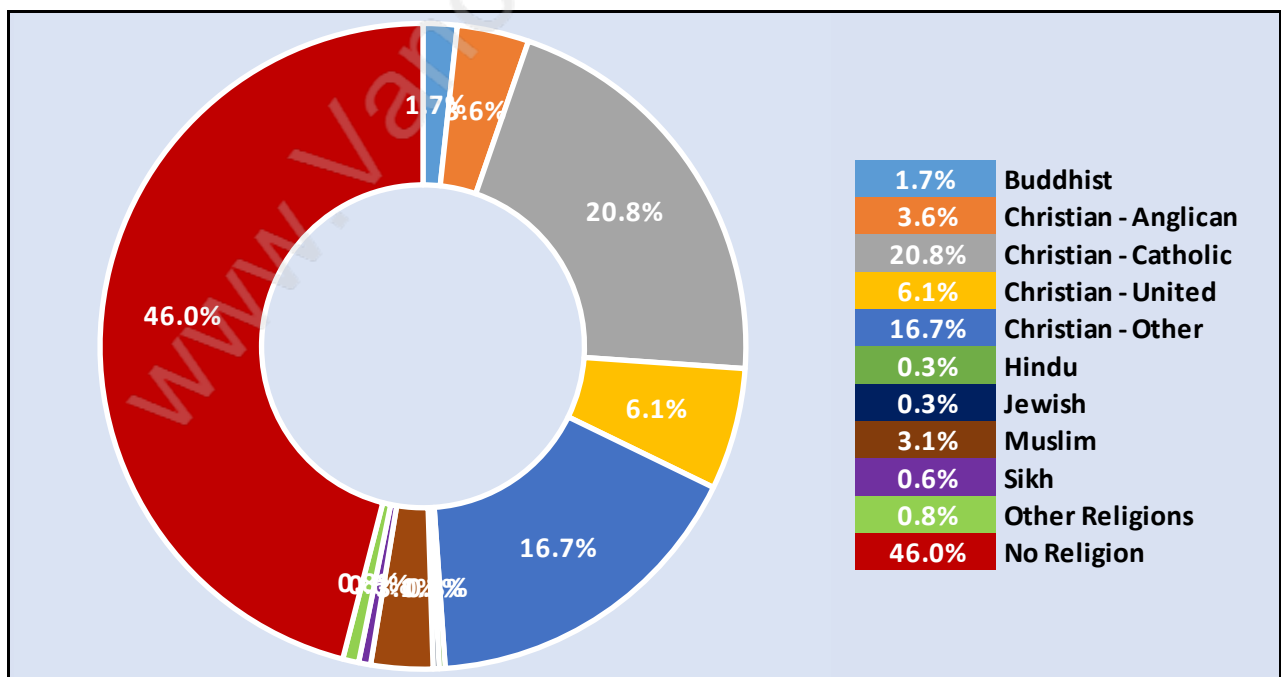

Population by Religion in Port Moody