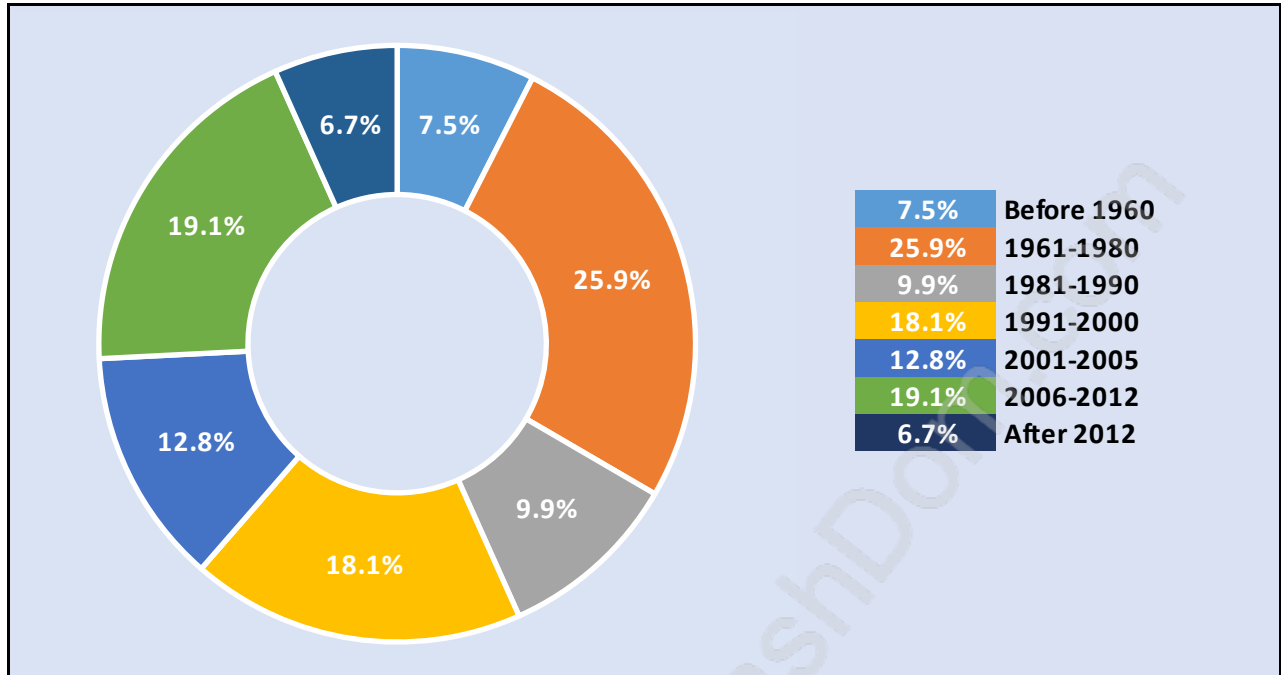

Port Moody

Population Trends in Port Moody

Population by Age in Port Moody

Population Age 15+ by Income Status in Port Moody

Total Population Age 15 - 32,335

Households by Income in Port Moody

Total Number of Households - 15,174 / Average Household Income - \$125,967

Families in Port Moody

Average Persons per Family - 3.1

Children at Home in Port Moody

Total Number of Children at Home - 13,038

Family Structure in Port Moody

Total Number of Families - 11,469 / Average Persons per Family - 3.1

Households by Household Size in Port Moody

Total Number of Households - 15,174

Dwellings in Port Moody

Population Age 15+ in Port Moody

Labour Force by Occupation in Port Moody

Labour Force Participation in Port Moody

Travel To Work in (from) Port Moody

Occupied Dwellings by Structure Type in Port Moody

Dominant Bulding Type - Houses

Private Dwellings by Period of Construction in Port Moody

Dominant Period of Construction - 1961-1980