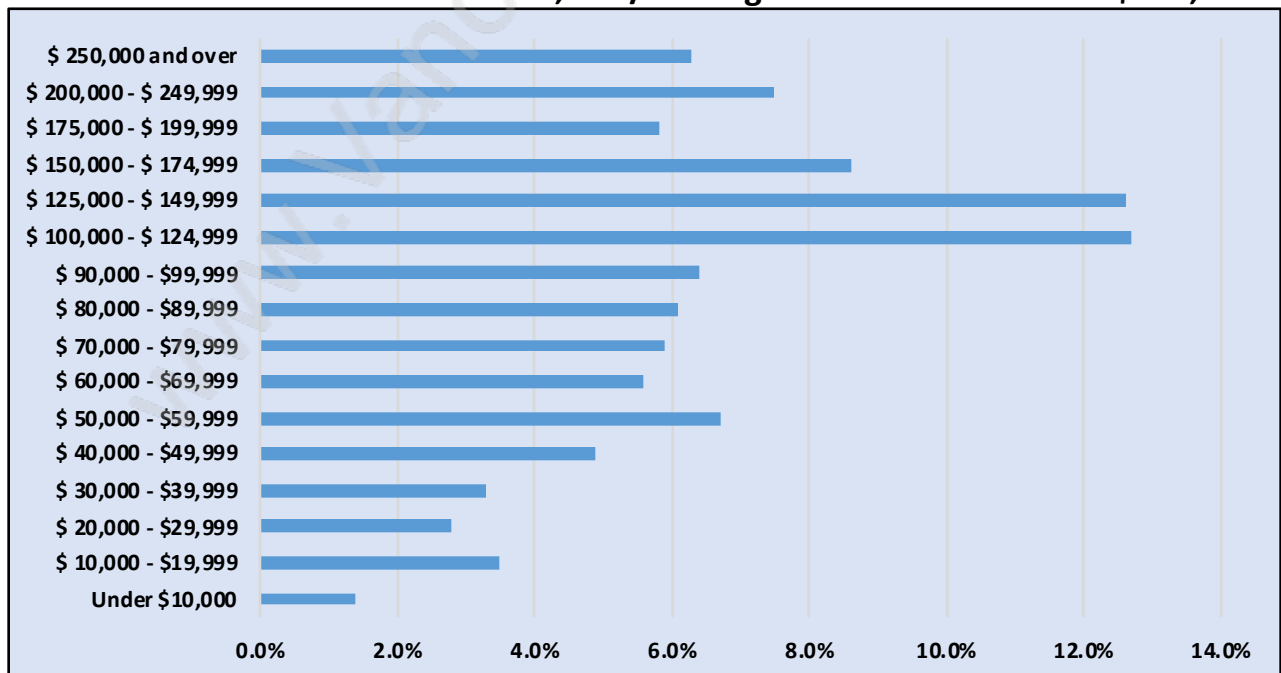

Port Moody

Population Trends in Port Moody

Population by Age in Port Moody

Population Age 15+ by Income Status in Port Moody

Total Population Age 15 - 32,335

Households by Income in Port Moody

Total Number of Households - 15,174 / Average Household Income - \$125,967

Families in Port Moody

Average Persons per Family - 3.1

Children at Home in Port Moody

Total Number of Children at Home - 13,038

Family Structure in Port Moody

Total Number of Families - 11,469 / Average Persons per Family - 3.1