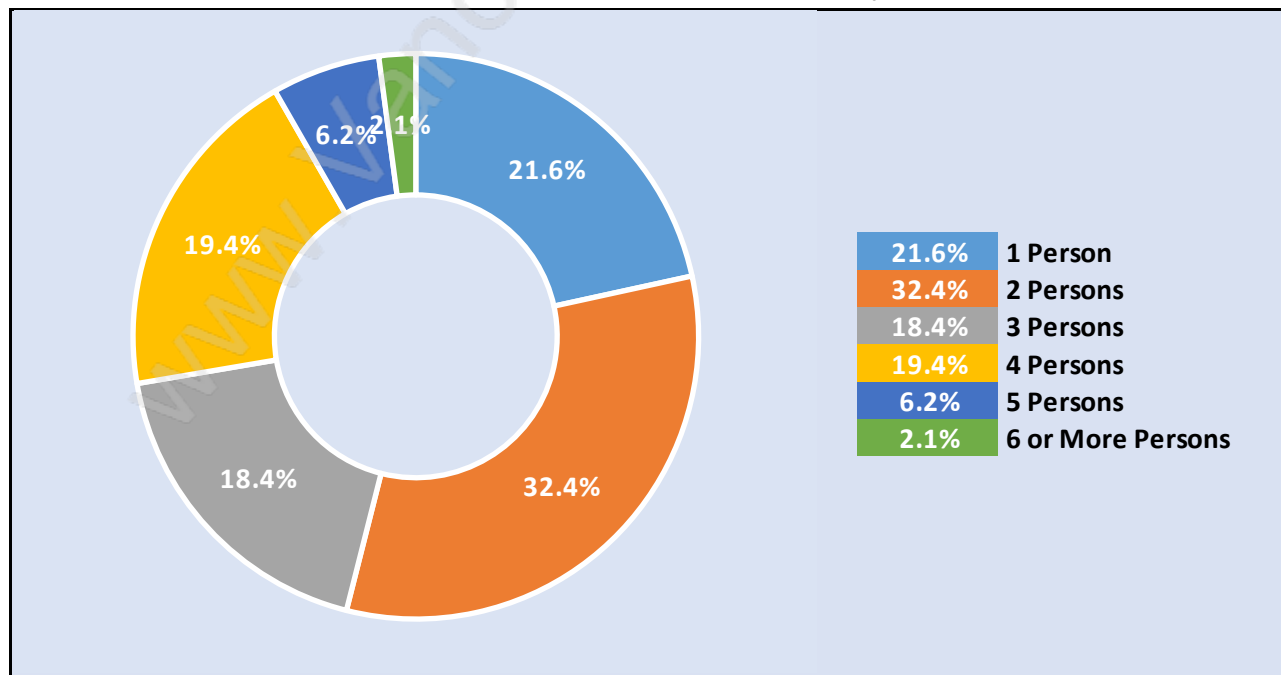

Port Moody

Population Trends in Port Moody

Population by Age in Port Moody

Population Age 15+ by Income Status in Port Moody

Total Population Age 15 - 32,335

Households by Income in Port Moody

Total Number of Households - 15,174 / Average Household Income - \$125,967

Families in Port Moody

Average Persons per Family - 3.1

Children at Home in Port Moody

Total Number of Children at Home - 13,038

Family Structure in Port Moody

Total Number of Families - 11,469 / Average Persons per Family - 3.1

Households by Household Size in Port Moody

Total Number of Households - 15,174

Dwellings in Port Moody

Population Age 15+ in Port Moody

Labour Force by Occupation in Port Moody

Labour Force Participation in Port Moody