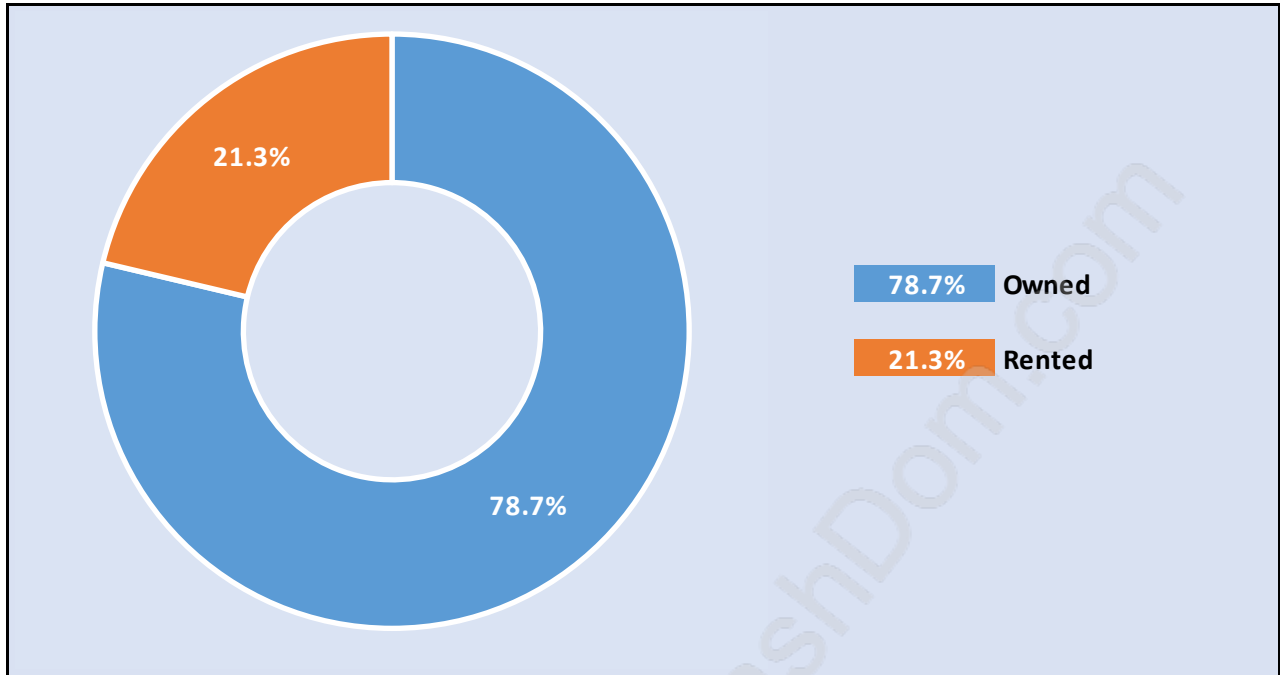

Port Moody

Population Trends in Port Moody

Population by Age in Port Moody

Population Age 15+ by Income Status in Port Moody

Total Population Age 15 - 32,335

Households by Income in Port Moody

Total Number of Households - 15,174 / Average Household Income - \$125,967

Families in Port Moody

Average Persons per Family - 3.1

Children at Home in Port Moody

Total Number of Children at Home - 13,038

Family Structure in Port Moody

Total Number of Families - 11,469 / Average Persons per Family - 3.1

Households by Household Size in Port Moody

Total Number of Households - 15,174

Dwellings in Port Moody

Population Age 15+ in Port Moody

Labour Force by Occupation in Port Moody

Labour Force Participation in Port Moody