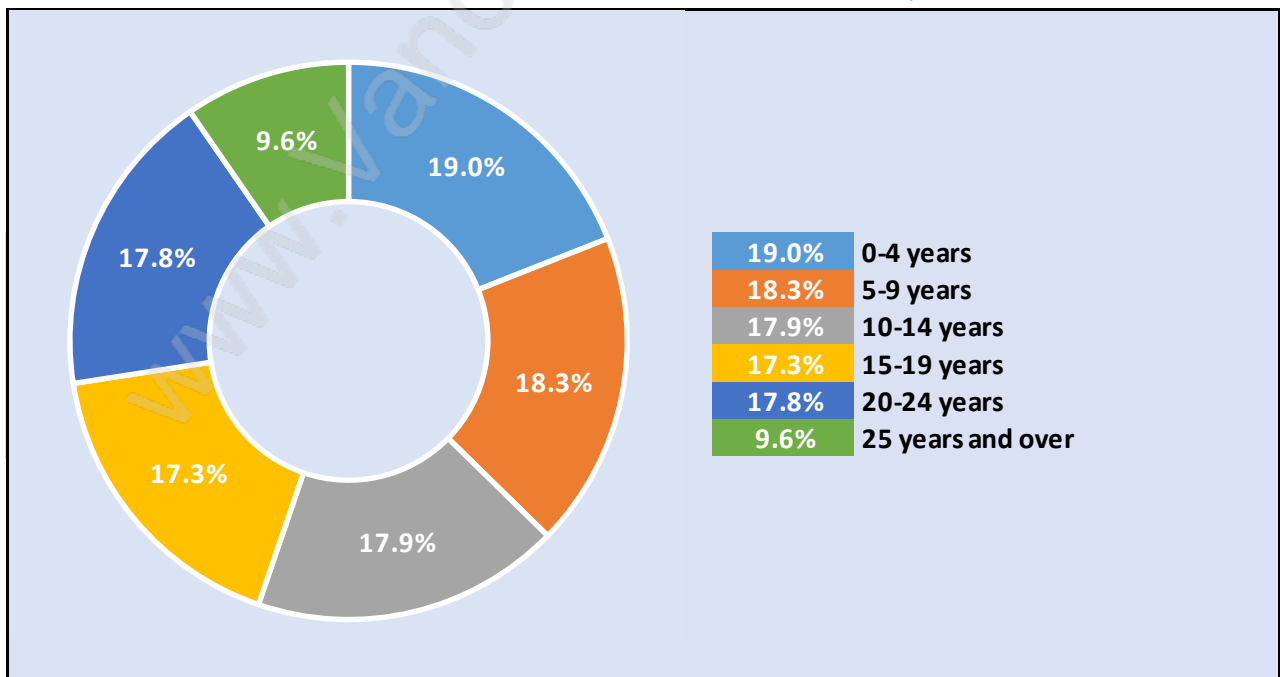

Port Moody

Population Trends in Port Moody

Population by Age in Port Moody

Population Age 15+ by Income Status in Port Moody

Total Population Age 15 - 32,335

Households by Income in Port Moody

Total Number of Households - 15,174 / Average Household Income - \$125,967

Families in Port Moody

Average Persons per Family - 3.1

Children at Home in Port Moody

Total Number of Children at Home - 13,038

Family Structure in Port Moody

Total Number of Families - 11,469 / Average Persons per Family - 3.1