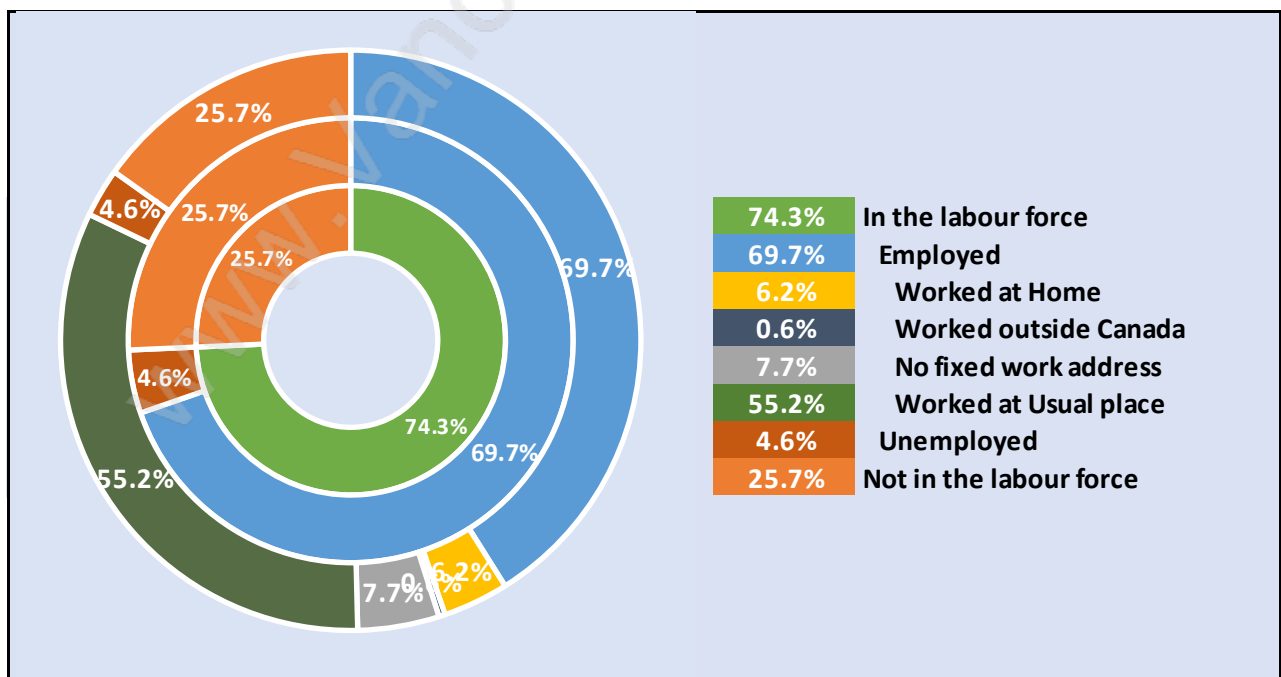

Families in Port Moody

Average Persons per Family - 3.1

Children at Home in Port Moody

Total Number of Children at Home - 13,038

Family Structure in Port Moody

Total Number of Families - 11,469 / Average Persons per Family - 3.1

Households by Household Size in Port Moody

Total Number of Households - 15,174

Dwellings in Port Moody

Population Age 15+ in Port Moody

Labour Force by Occupation in Port Moody

Labour Force Participation in Port Moody

Travel To Work in (from) Port Moody

Occupied Dwellings by Structure Type in Port Moody

Dominant Bulding Type - Houses

Private Dwellings by Period of Construction in Port Moody

Dominant Period of Construction - 1961-1980