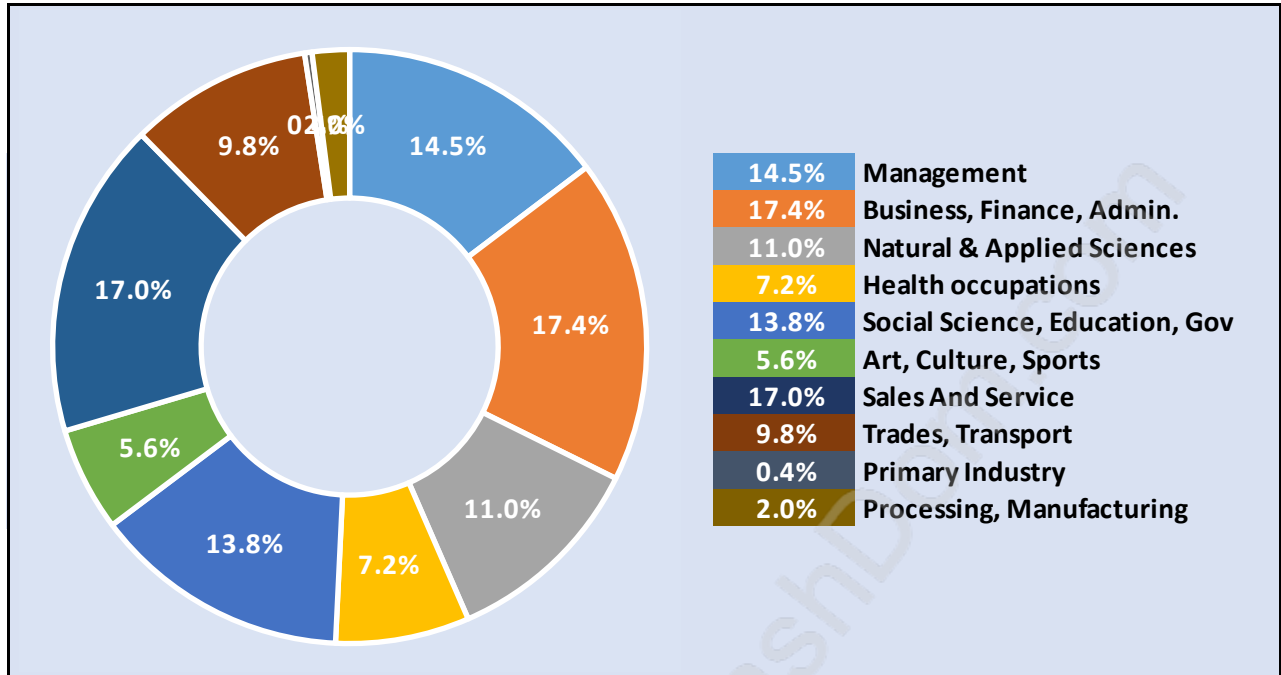

Port Moody

Population Trends in Port Moody

Population by Age in Port Moody

Population Age 15+ by Income Status in Port Moody

Total Population Age 15 - 32,335

Households by Income in Port Moody

Total Number of Households - 15,174 / Average Household Income - \$125,967

Households by Household Size in Port Moody

Total Number of Households - 15,174

Dwellings in Port Moody

Population Age 15+ in Port Moody

Labour Force by Occupation in Port Moody

Labour Force Participation in Port Moody