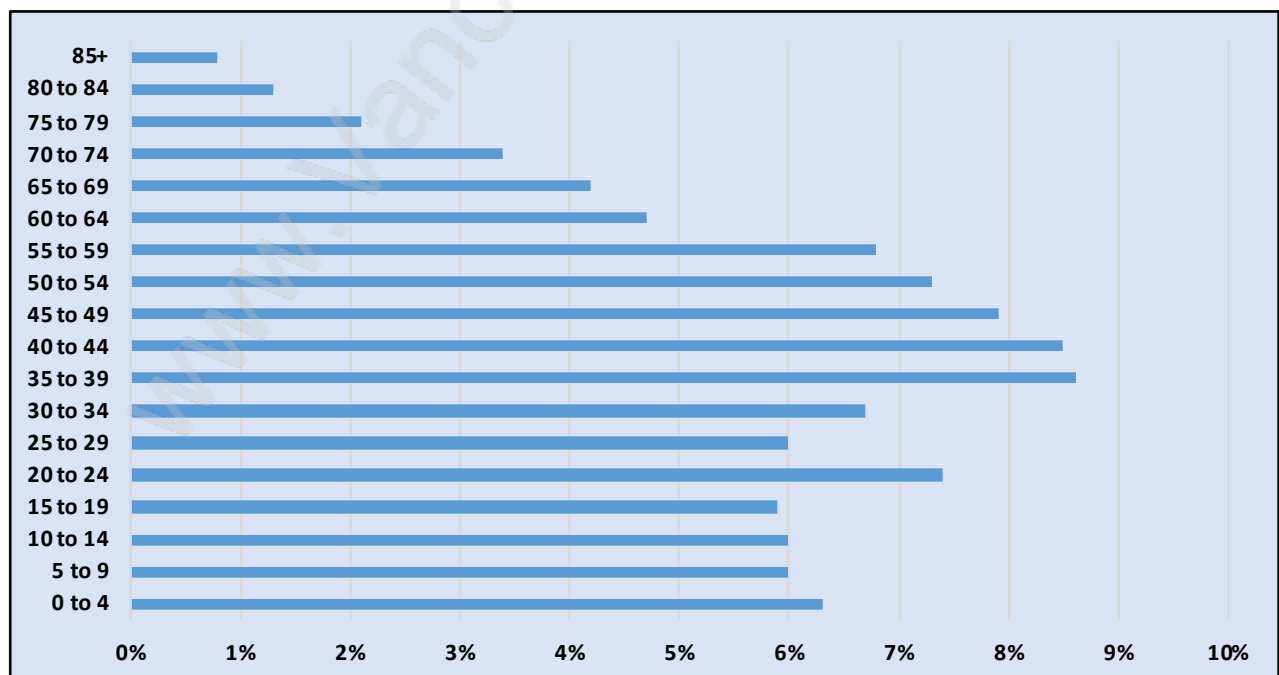

Port Moody

Population Trends in Port Moody

Population by Age in Port Moody

Population Age 15+ by Income Status in Port Moody

Total Population Age 15 - 32,335

Households by Income in Port Moody

Total Number of Households - 15,174 / Average Household Income - \$125,967

Families in Port Moody

Average Persons per Family - 3.1

Children at Home in Port Moody

Total Number of Children at Home - 13,038

Family Structure in Port Moody

Total Number of Families - 11,469 / Average Persons per Family - 3.1