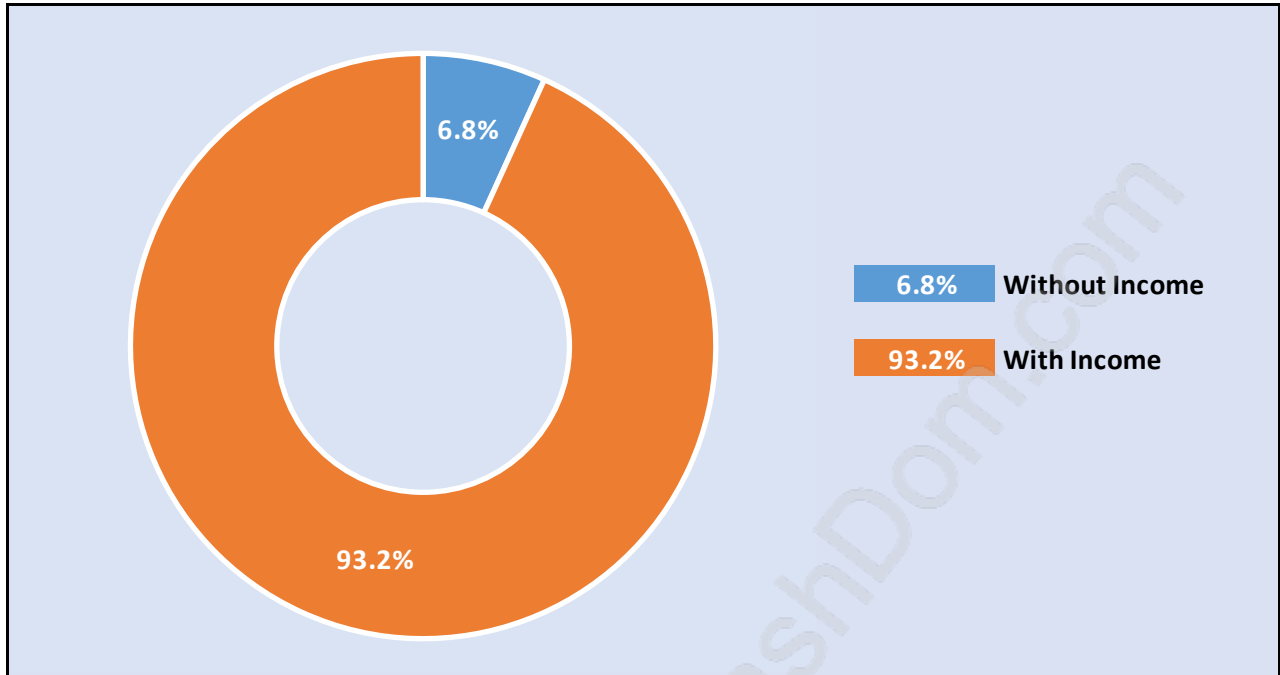

Port Moody

Population Trends in Port Moody

Population by Age in Port Moody

Population Age 15+ by Income Status in Port Moody

Total Population Age 15 - 32,335

Households by Income in Port Moody

Total Number of Households - 15,174 / Average Household Income - \$125,967

Families in Port Moody

Average Persons per Family - 3.1

Children at Home in Port Moody

Total Number of Children at Home - 13,038

Family Structure in Port Moody

Total Number of Families - 11,469 / Average Persons per Family - 3.1