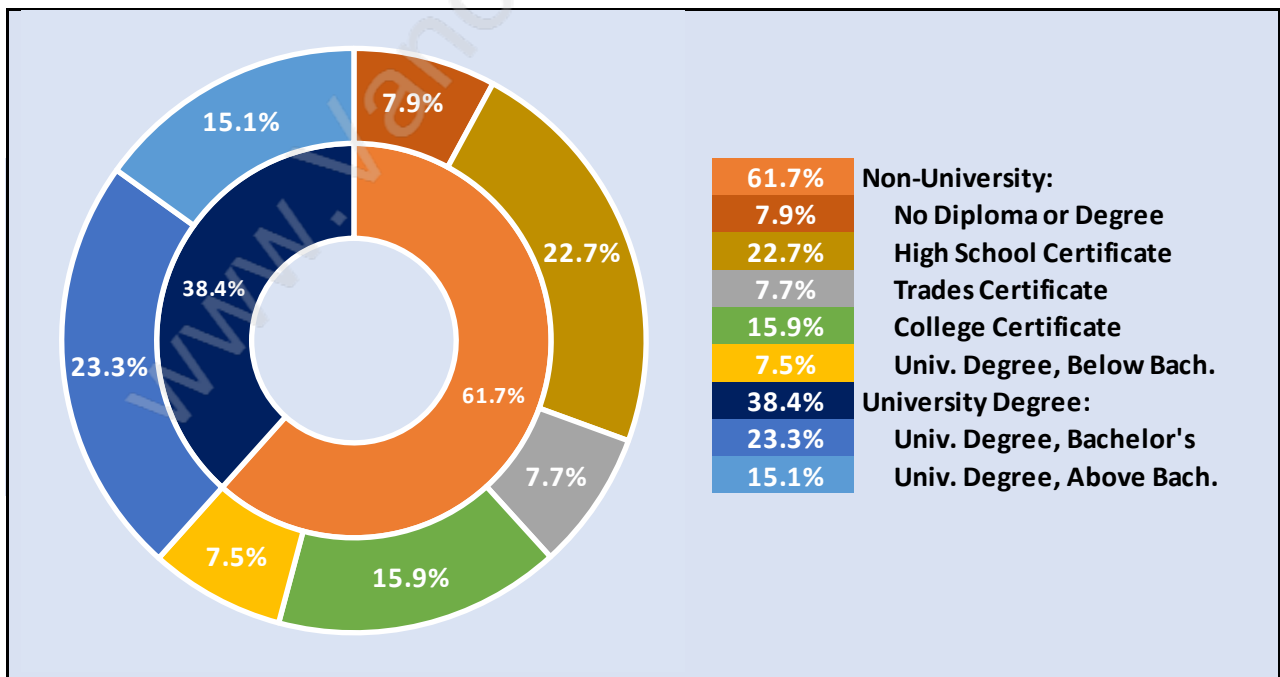

Port Moody

Population Trends in Port Moody

Population by Age in Port Moody

Population Age 15+ by Income Status in Port Moody

Total Population Age 15 - 32,335

Households by Income in Port Moody

Total Number of Households - 15,174 / Average Household Income - \$125,967

Families in Port Moody

Average Persons per Family - 3.1

Children at Home in Port Moody

Total Number of Children at Home - 13,038

Family Structure in Port Moody

Total Number of Families - 11,469 / Average Persons per Family - 3.1

Households by Household Size in Port Moody

Total Number of Households - 15,174

Dwellings in Port Moody

Population Age 15+ in Port Moody

Labour Force by Occupation in Port Moody

Labour Force Participation in Port Moody