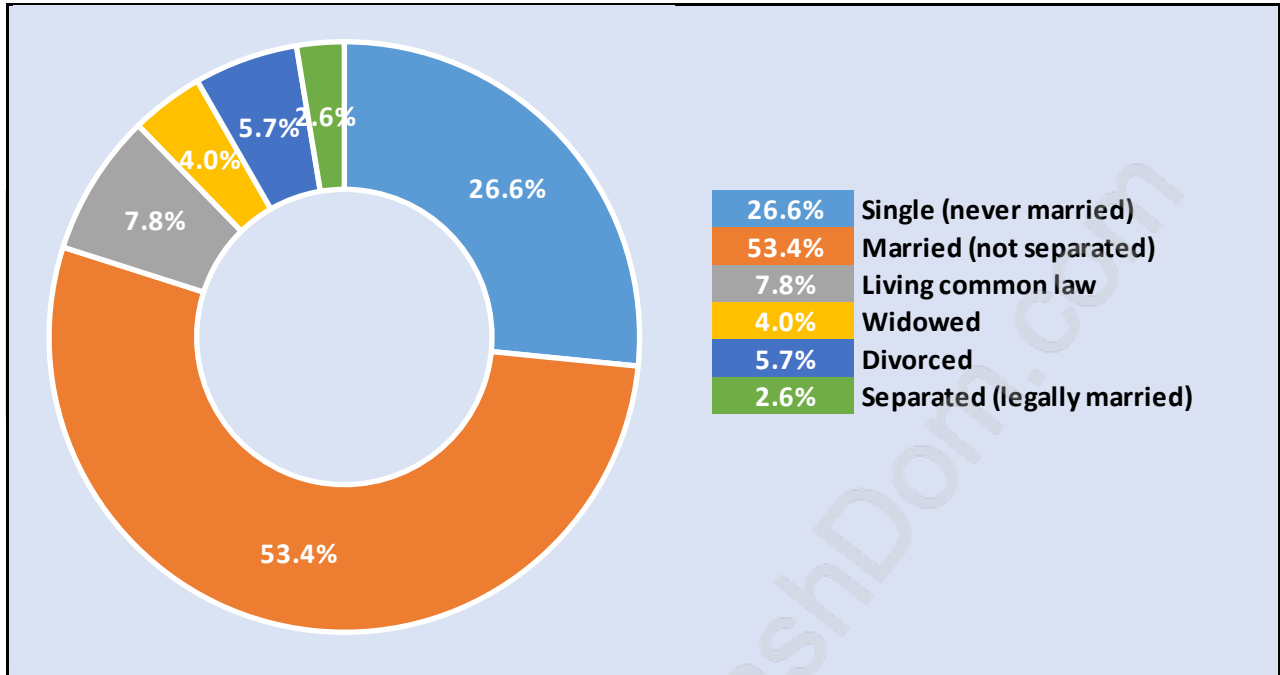

Port Moody

Population Trends in Port Moody

Population by Age in Port Moody

Population Age 15+ by Income Status in Port Moody

Total Population Age 15 - 32,335

Households by Income in Port Moody

Total Number of Households - 15,174 / Average Household Income - \$125,967

Families in Port Moody

Average Persons per Family - 3.1

Children at Home in Port Moody

Total Number of Children at Home - 13,038

Family Structure in Port Moody

Total Number of Families - 11,469 / Average Persons per Family - 3.1

Households by Household Size in Port Moody

Total Number of Households - 15,174

Dwellings in Port Moody

Population Age 15+ in Port Moody

Labour Force by Occupation in Port Moody

Labour Force Participation in Port Moody