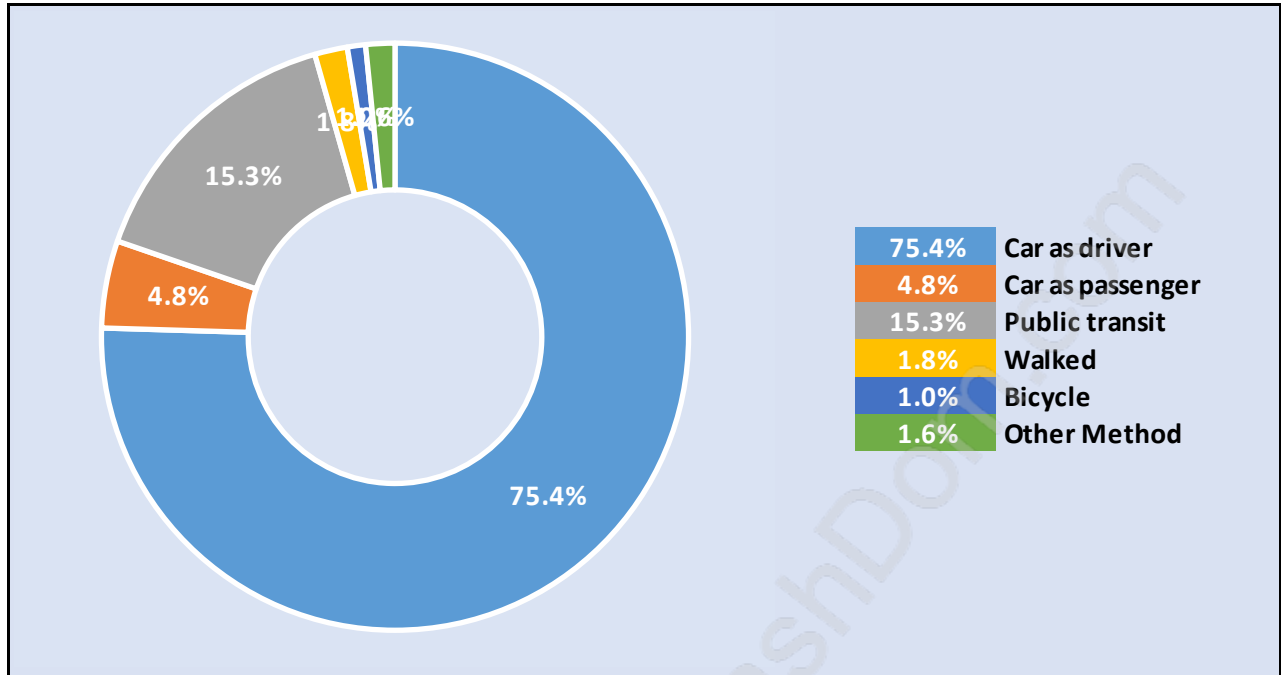

Port Moody

Population Trends in Port Moody

Population by Age in Port Moody

Population Age 15+ by Income Status in Port Moody

Total Population Age 15 - 32,335

Households by Income in Port Moody

Total Number of Households - 15,174 / Average Household Income - \$125,967

Families in Port Moody

Average Persons per Family - 3.1

Children at Home in Port Moody

Total Number of Children at Home - 13,038

Family Structure in Port Moody

Total Number of Families - 11,469 / Average Persons per Family - 3.1

Households by Household Size in Port Moody

Total Number of Households - 15,174

Dwellings in Port Moody

Population Age 15+ in Port Moody

Labour Force by Occupation in Port Moody

Labour Force Participation in Port Moody

Travel To Work in (from) Port Moody

Occupied Dwellings by Structure Type in Port Moody

Dominant Bulding Type - Houses

Private Dwellings by Period of Construction in Port Moody

Dominant Period of Construction - 1961-1980