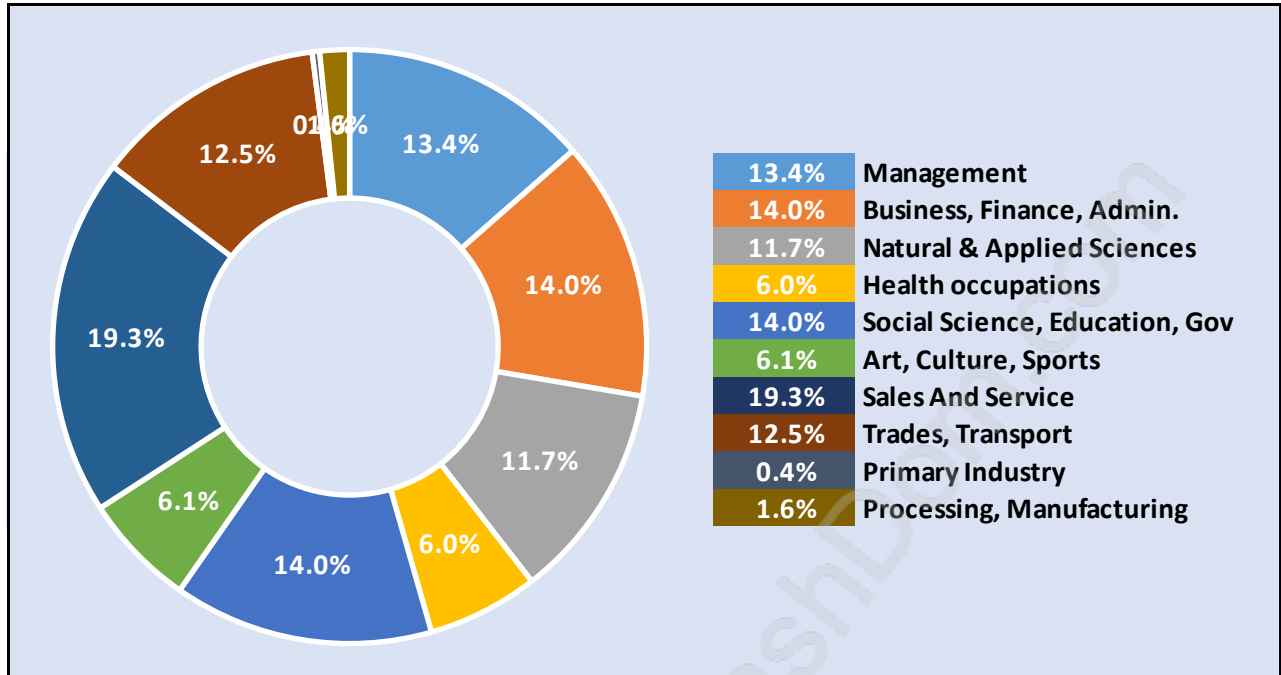

Labour Force by Occupation in Port Moody Centre