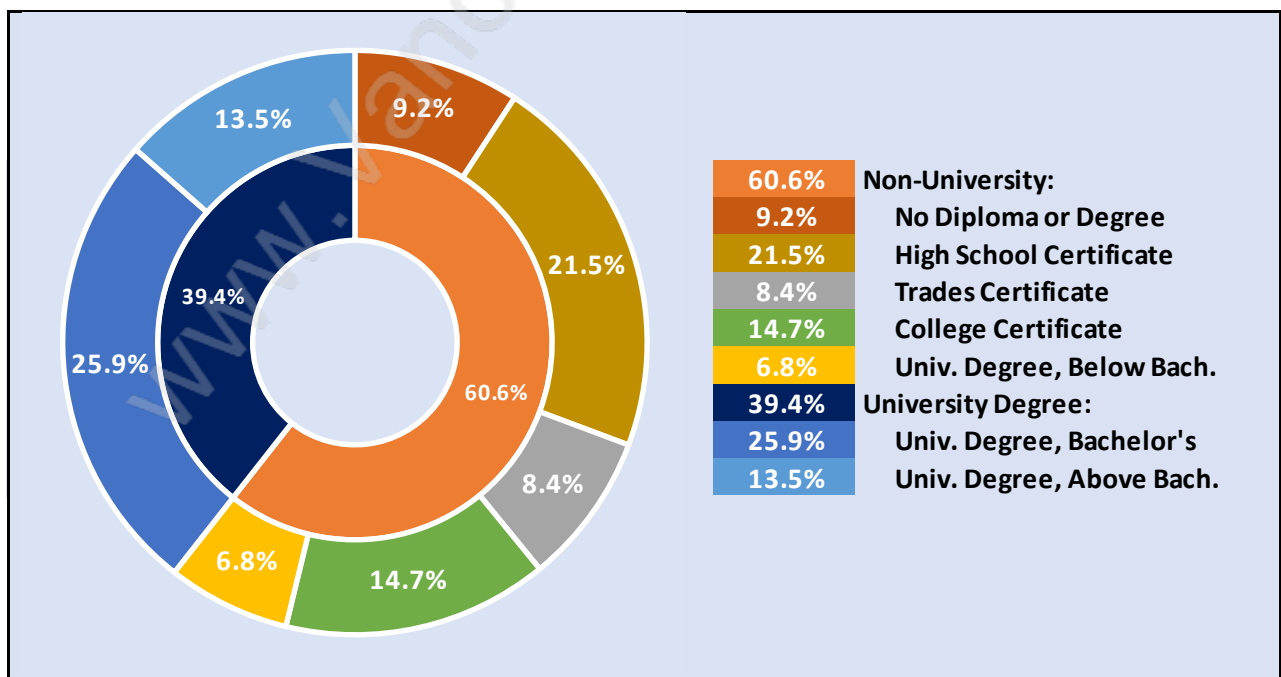

Population Age 15+ in Port Moody Centre