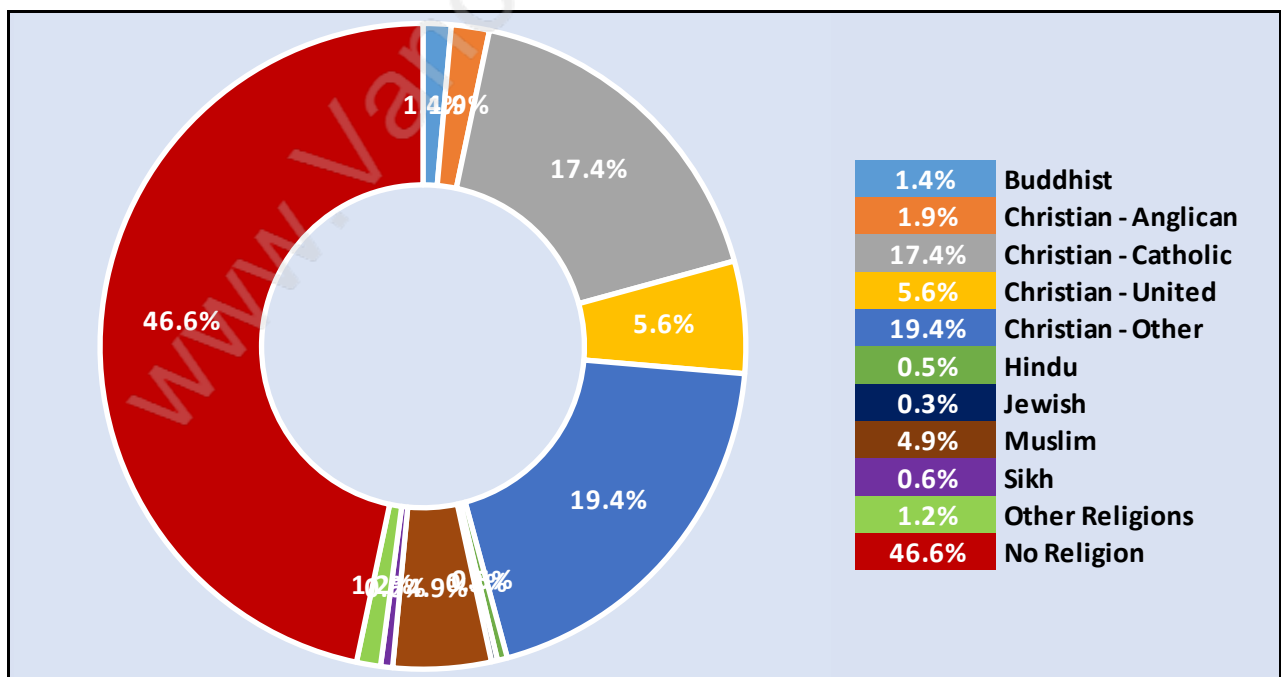

Population by Religion in Port Moody Centre