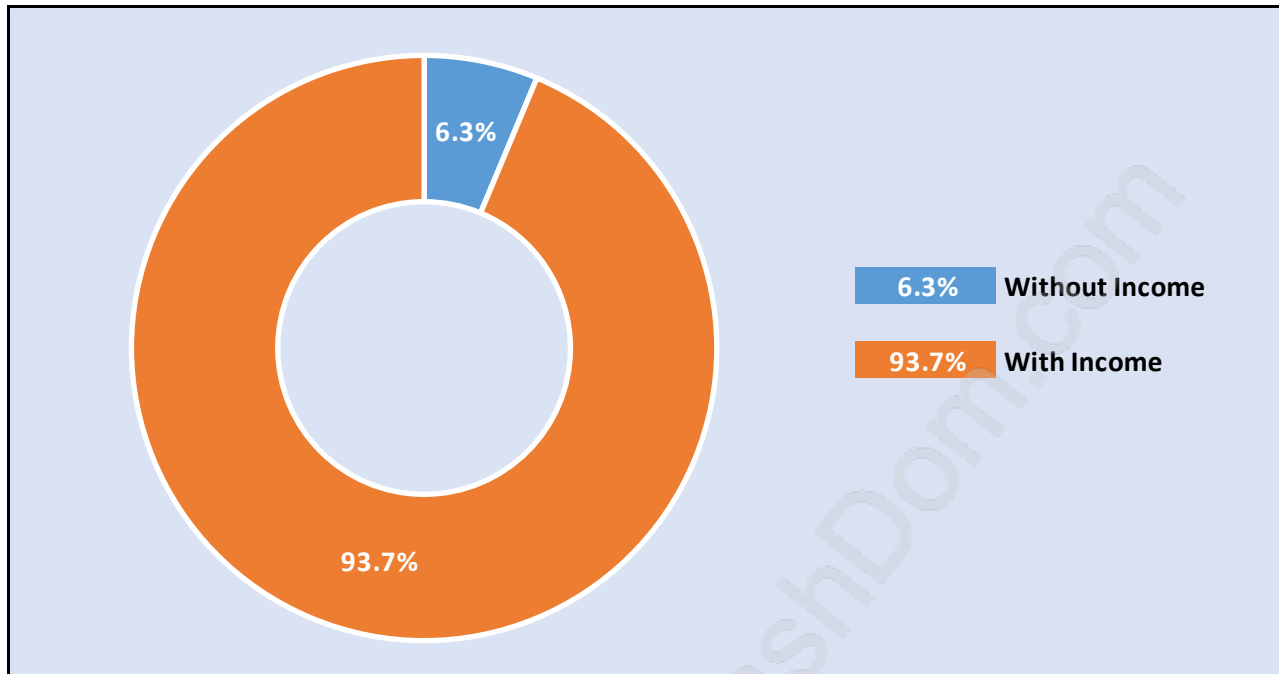

## Population Trends in Port Moody Centre

## Population by Age in Port Moody Centre

## Population Age 15+ by Income Status in Port Moody Centre

Total Population Age 15 - 7,632