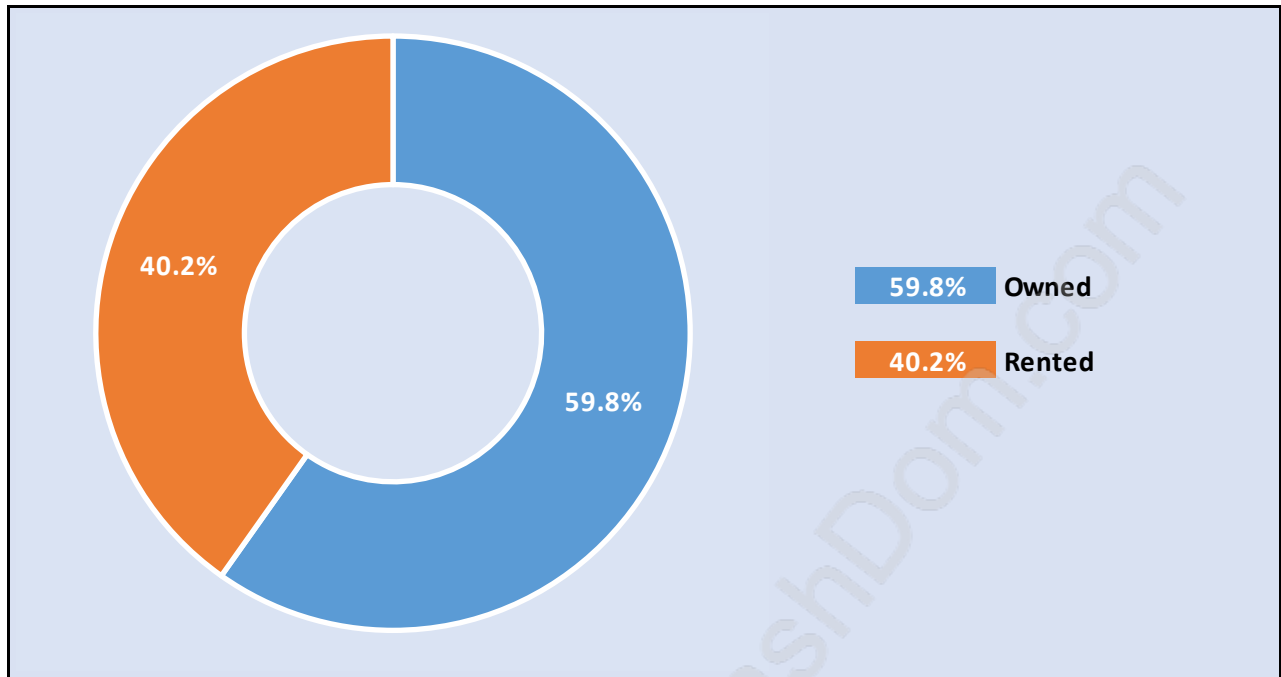

Dwellings in Port Moody Centre