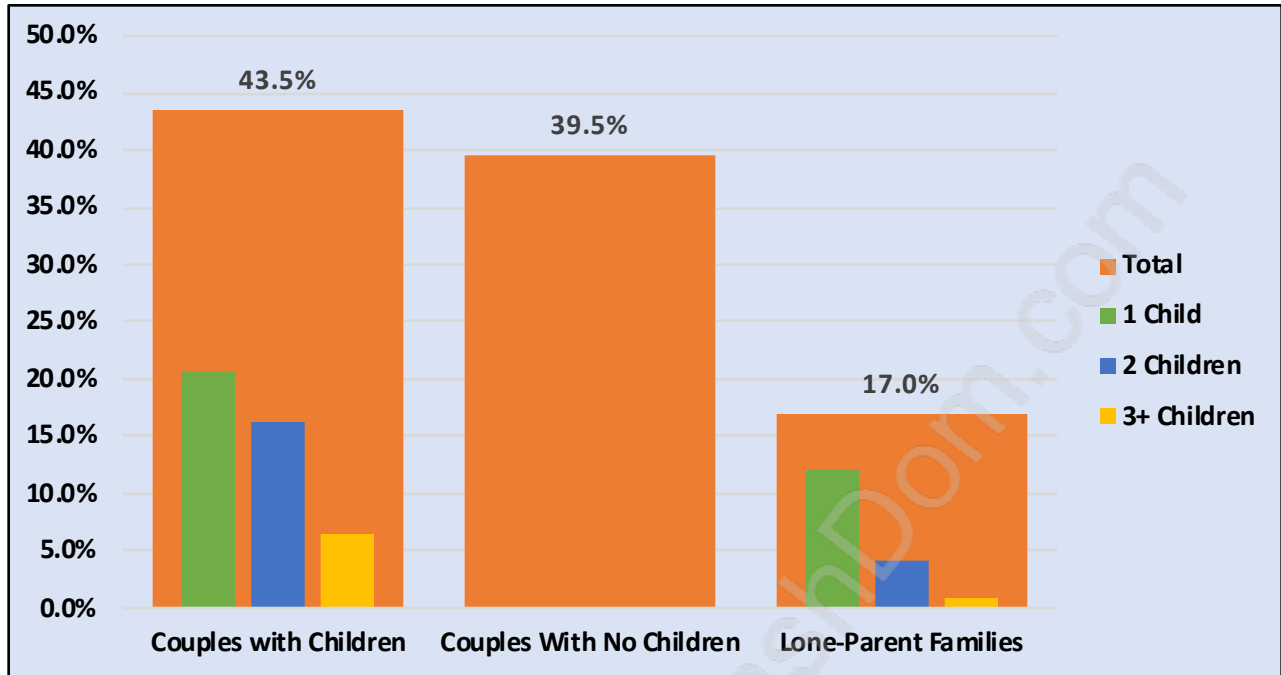

Family Structure in Port Moody Centre

Total Number of Families - 2,705 / Average Persons per Family - 2.9