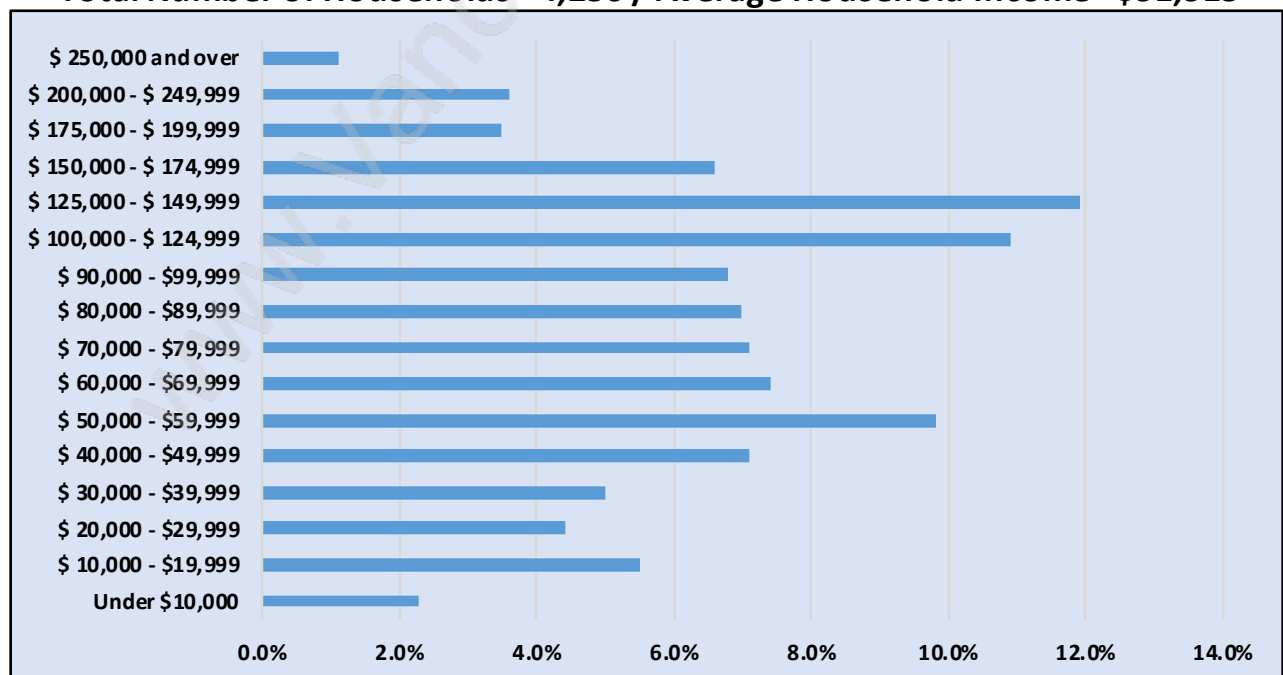

Households by Income in Port Moody Centre

Total Number of Households - 4,256 / Average Household Income - $91,915