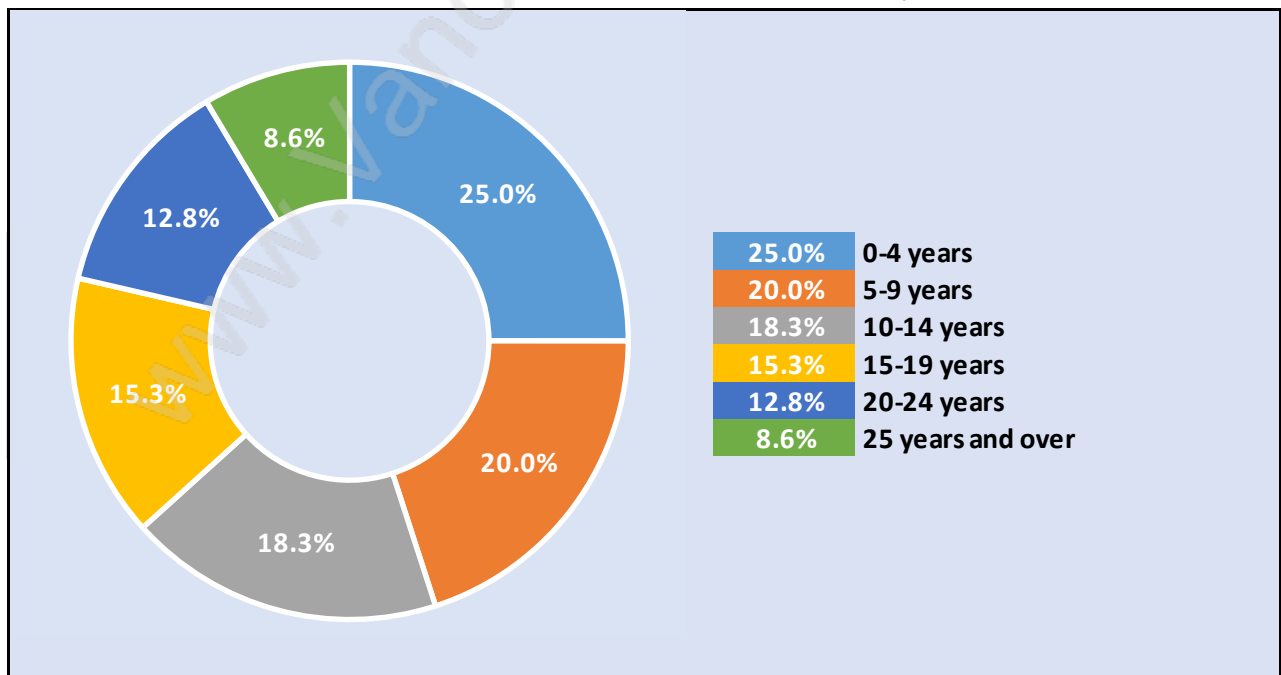

Children at Home in Port Moody Centre

Total Number of Children at Home - 2,554