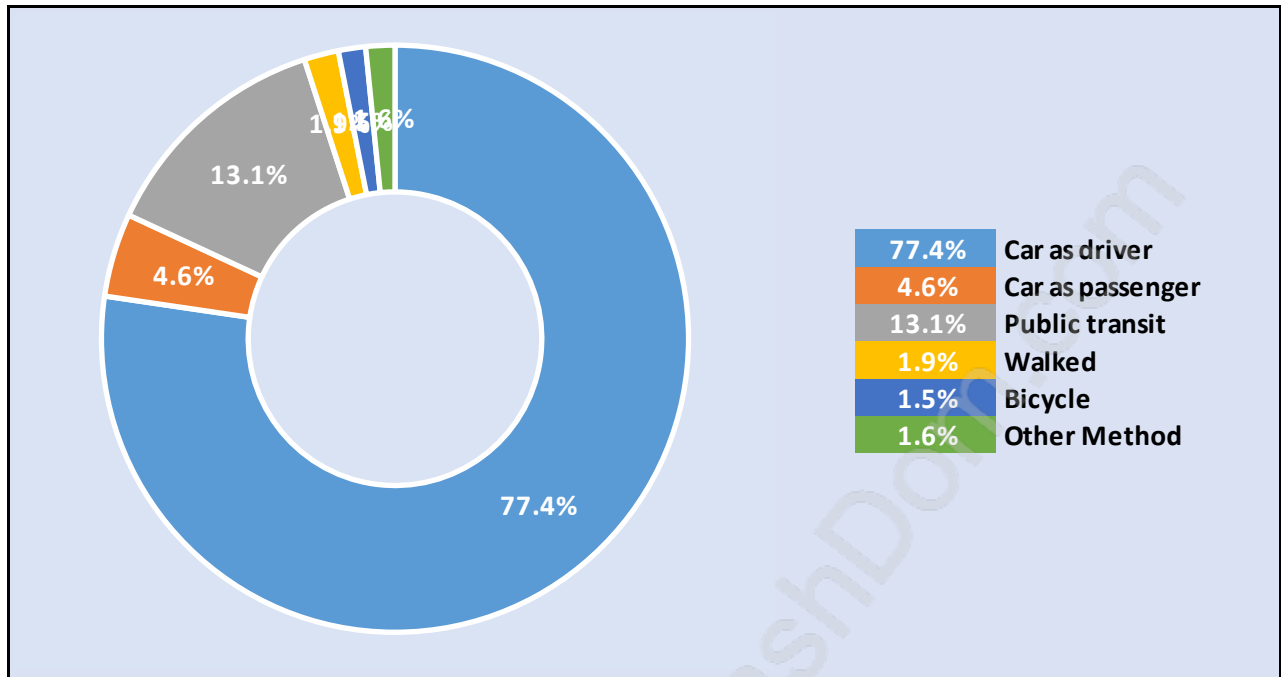

Travel To Work in (from) Port Moody Centre