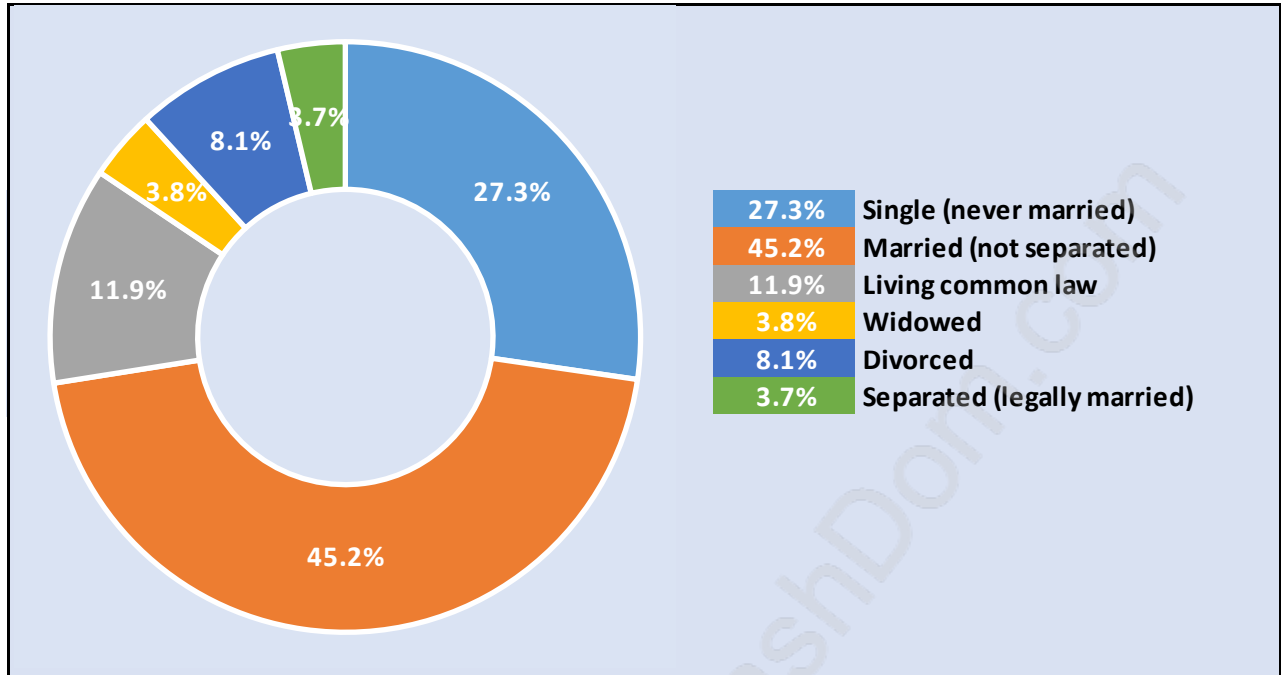

Families in Port Moody Centre

Average Persons per Family - 2.9