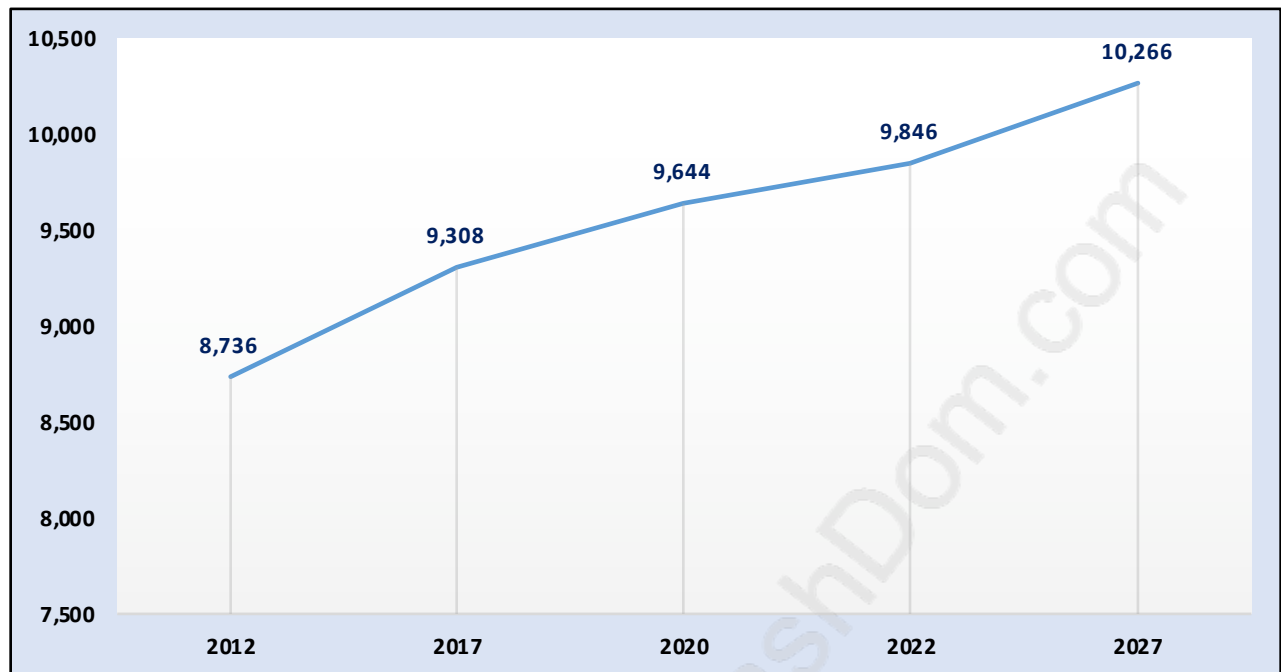

# Port Moody Centre

## Population Trends in Port Moody Centre

## Population by Age in Port Moody Centre

## Population Age 15+ by Income Status in Port Moody Centre

Total Population Age 15 - 7,632