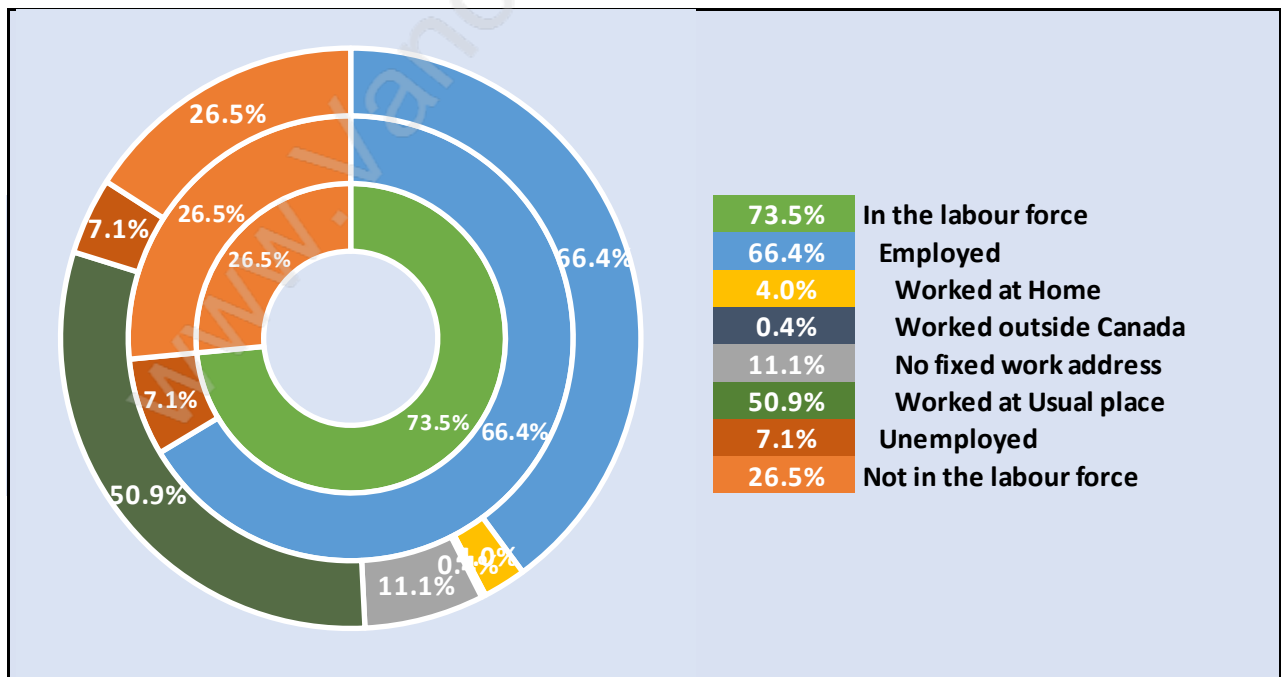

Labour Force Participation in Port Moody Centre