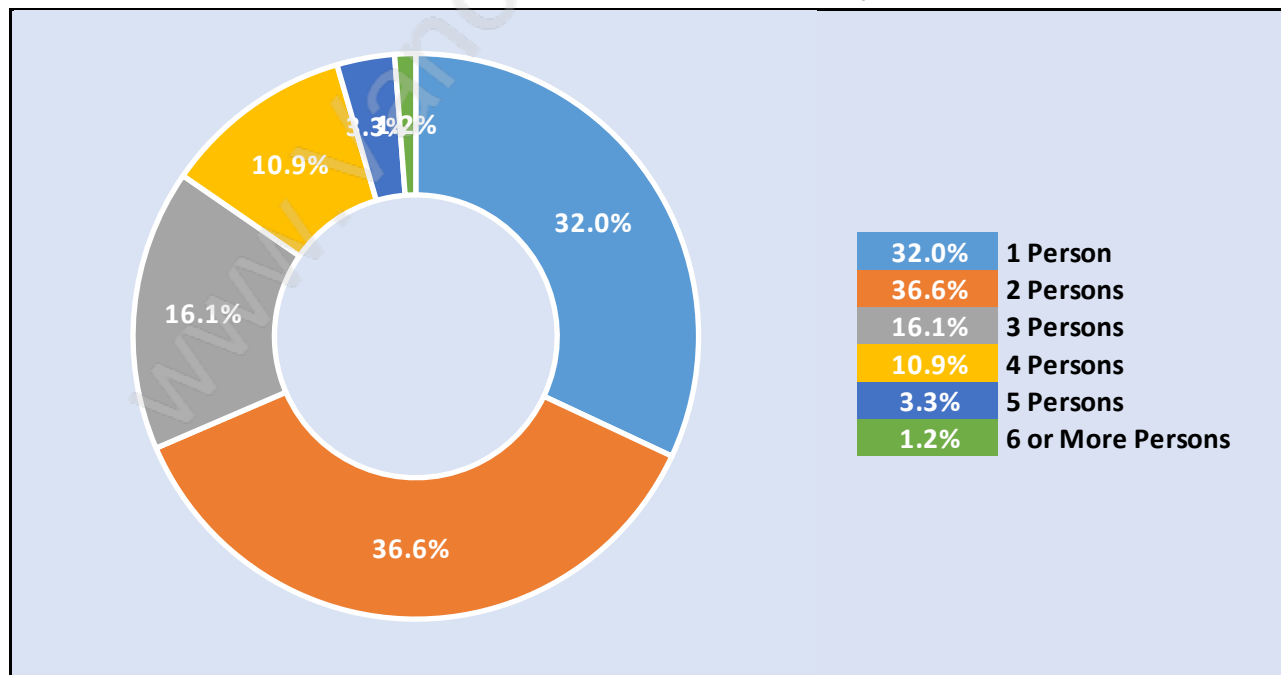

Households by Household Size in Port Moody Centre

Total Number of Households - 4,256