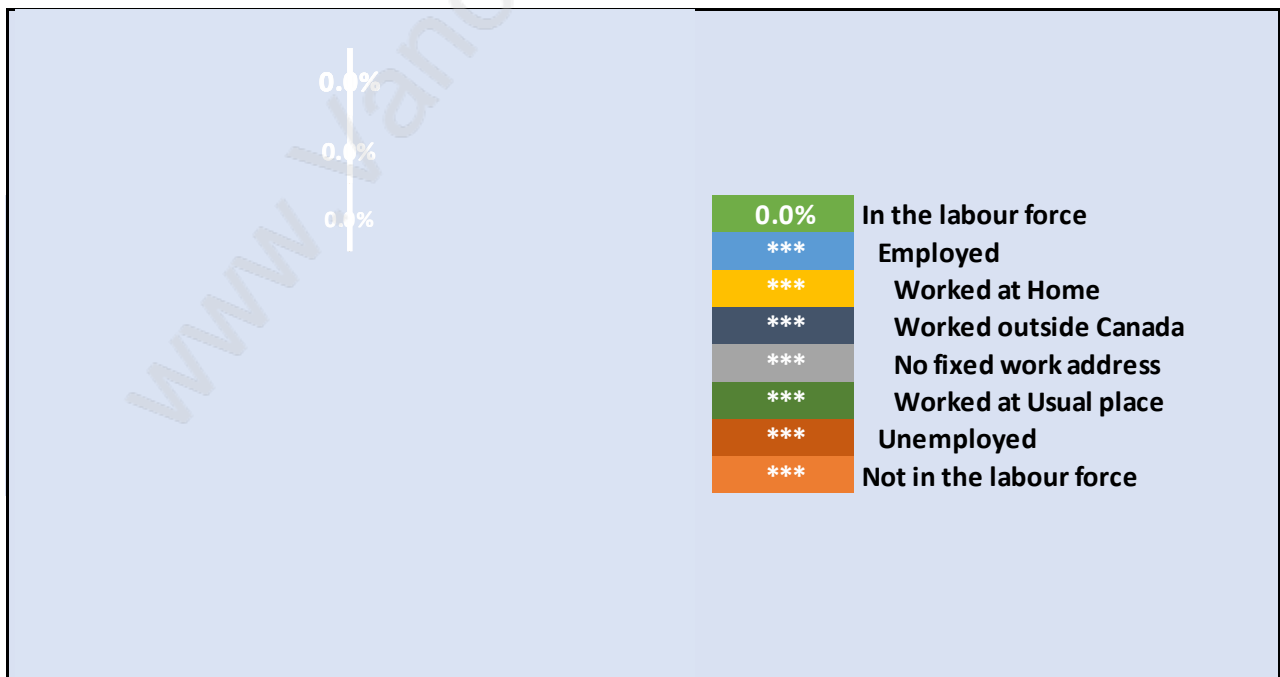

Labour Force Participation in Porteau Cove