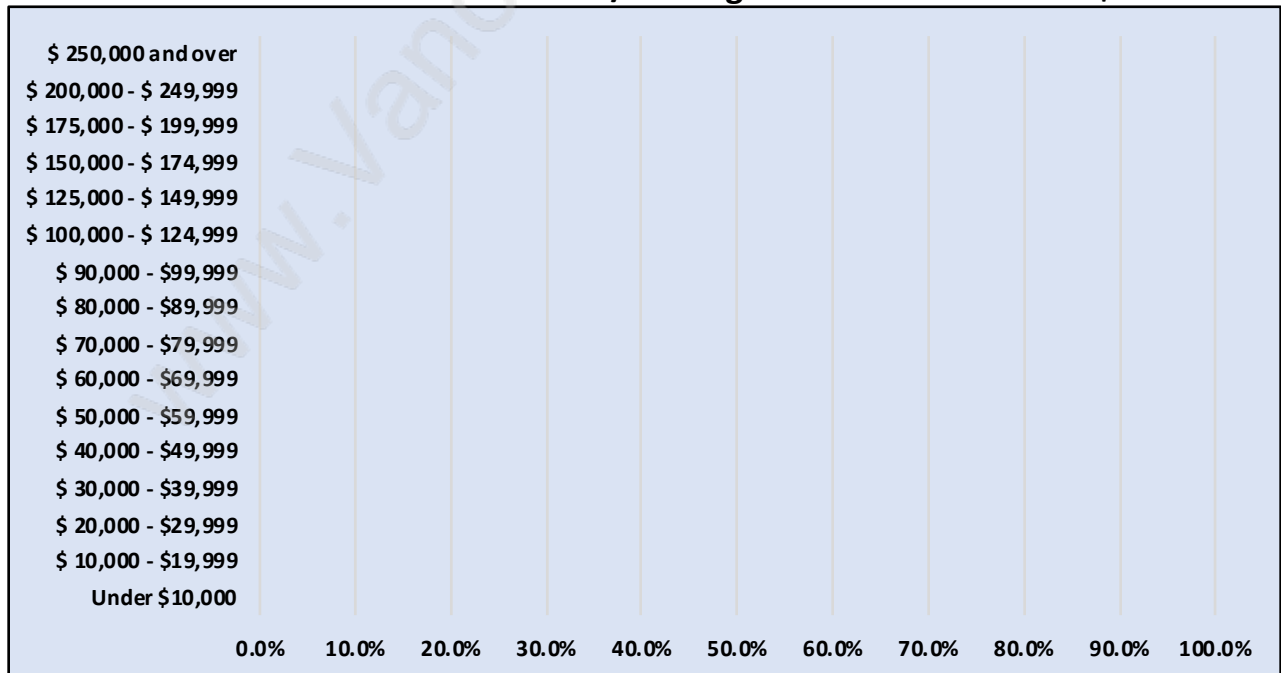

Households by Income in Porteau Cove

Total Number of Households - / Average Household Income - $***