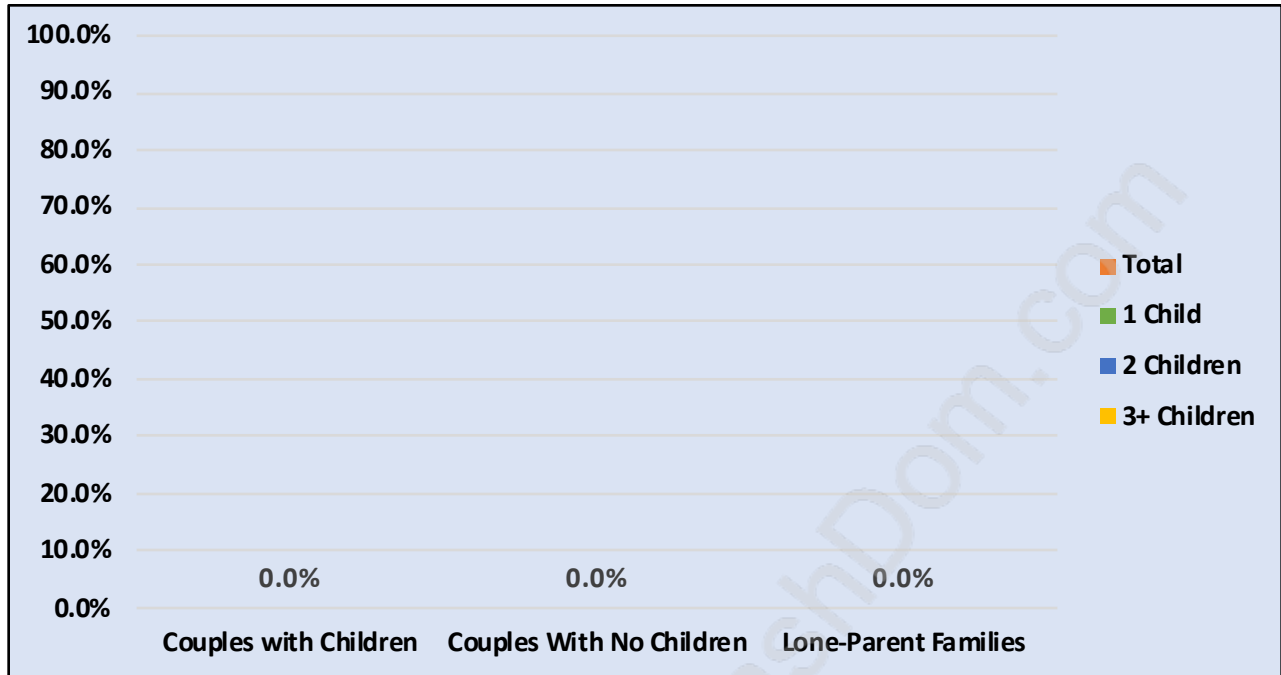

Family Structure in Porteau Cove

Total Number of Families - / Average Persons per Family - ***