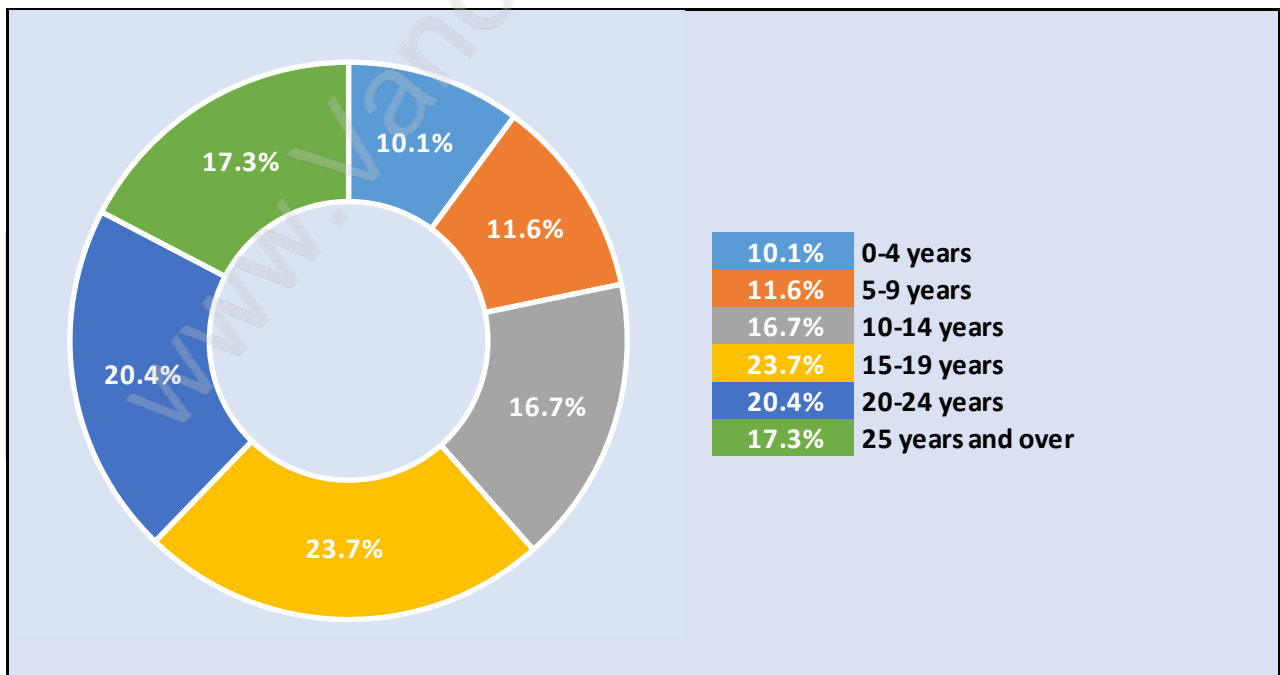

Princess Park

July 2018

Population Trends in Princess Park

Population by Age in Princess Park

Population Age 15+ by Income Status in Princess Park

Total Population Age 15 - 1,863

Households by Income in Princess Park

Total Number of Households - 706 / Average Household Income - \$153,119

Families in Princess Park

Average Persons per Family - 3

Children at Home in Princess Park

Total Number of Children at Home - 670

Family Structure in Princess Park

Total Number of Families - 609 / Average Persons per Family - 3.

Households by Household Size in Princess Park

Total Number of Households - 706

Dwellings in Princess Park

Population Age 15+ in Princess Park