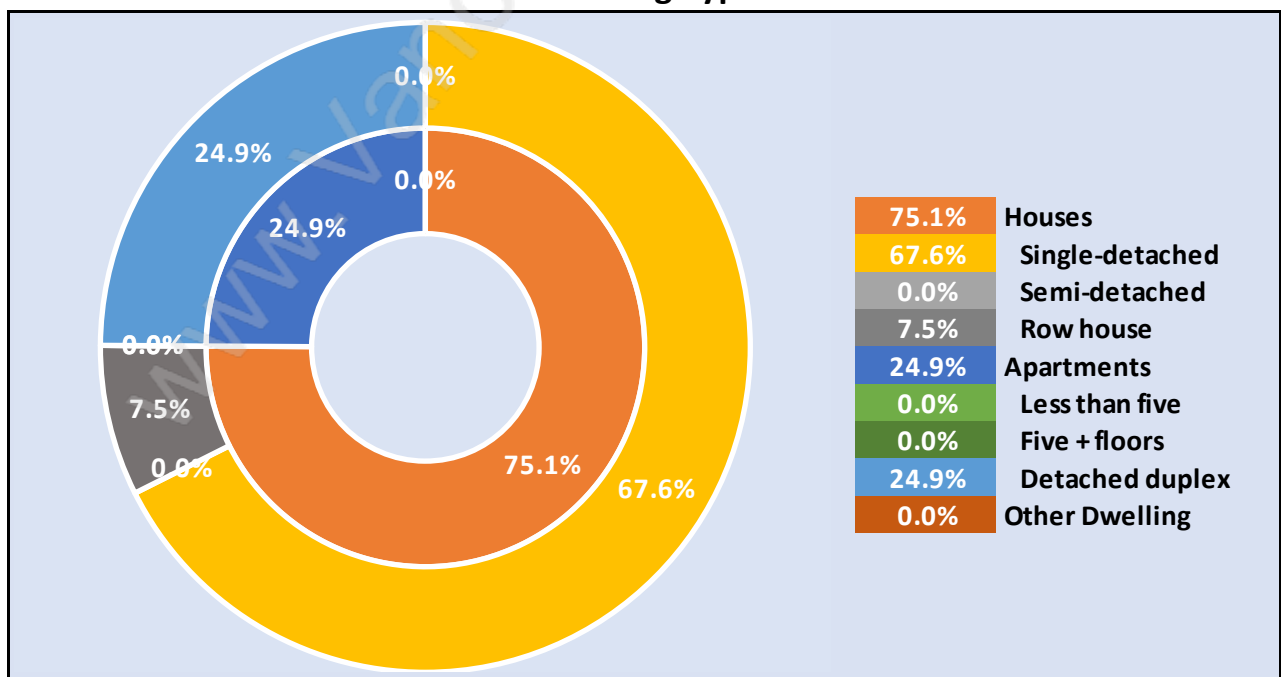

Total Number of Households - 706 / Average Household Income - \$153,119

Families in Princess Park

Average Persons per Family - 3

Children at Home in Princess Park

Total Number of Children at Home - 670

Family Structure in Princess Park

Labour Force by Occupation in Princess Park

Labour Force Participation in Princess Park

Travel To Work in (from) Princess Park

Occupied Dwellings by Structure Type in Princess Park

Dominant Bulding Type - Houses

Private Dwellings by Period of Construction in Princess Park

Dominant Period of Construction - 1961-1980

Population by Religion in Princess Park

Population by Home Languages in Princess Park