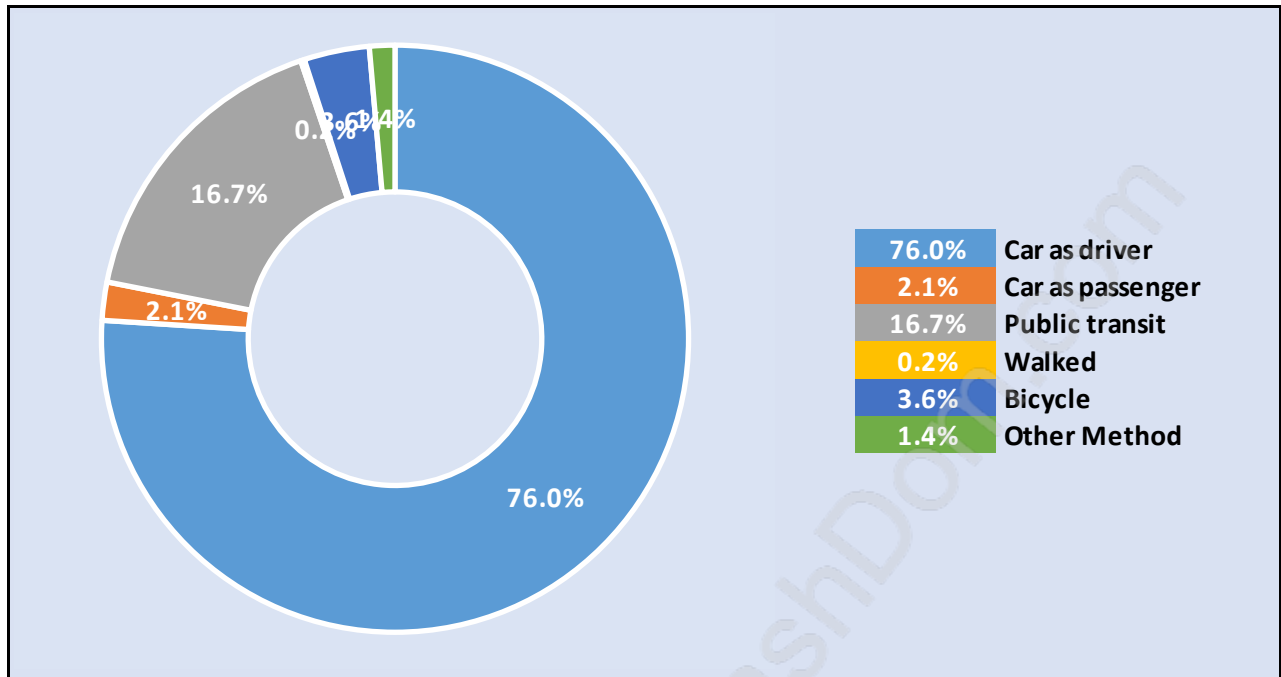

Travel To Work in (from) Princess Park