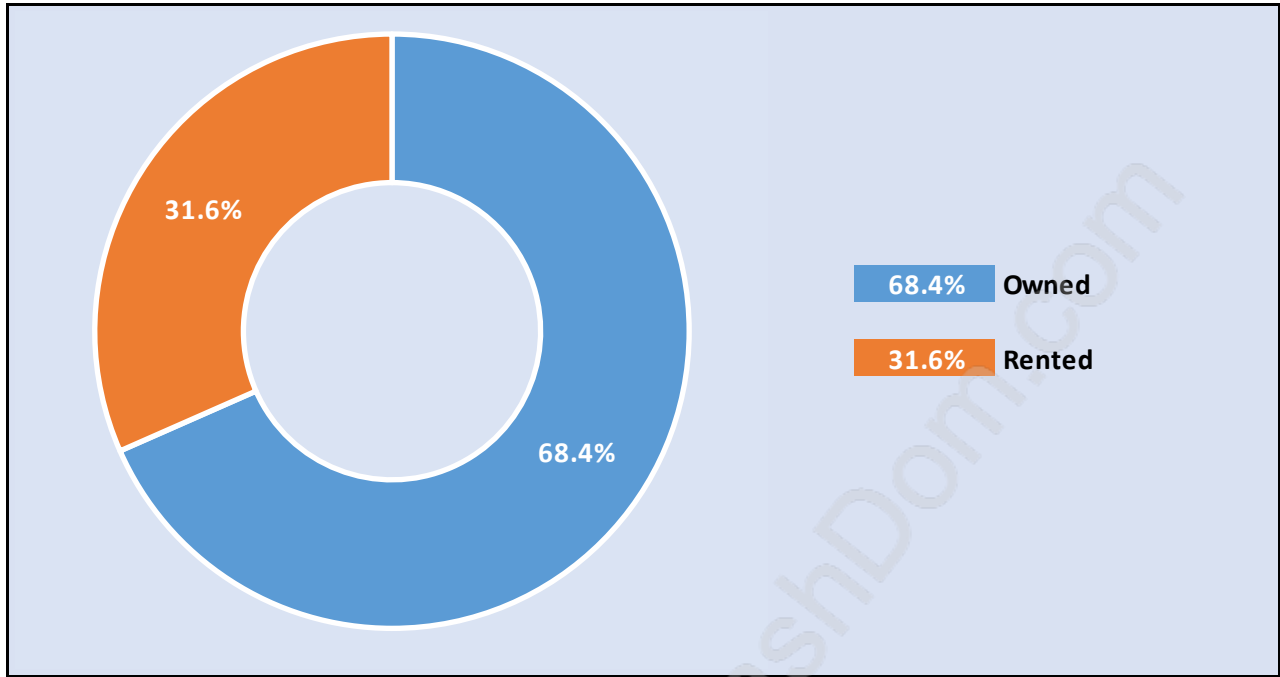

Total Number of Households - 706 / Average Household Income - \$153,119

Families in Princess Park

Average Persons per Family - 3

Children at Home in Princess Park

Total Number of Children at Home - 670

Family Structure in Princess Park

Total Number of Families - 609 / Average Persons per Family - 3.

Households by Household Size in Princess Park

Total Number of Households - 706

Dwellings in Princess Park

Population Age 15+ in Princess Park