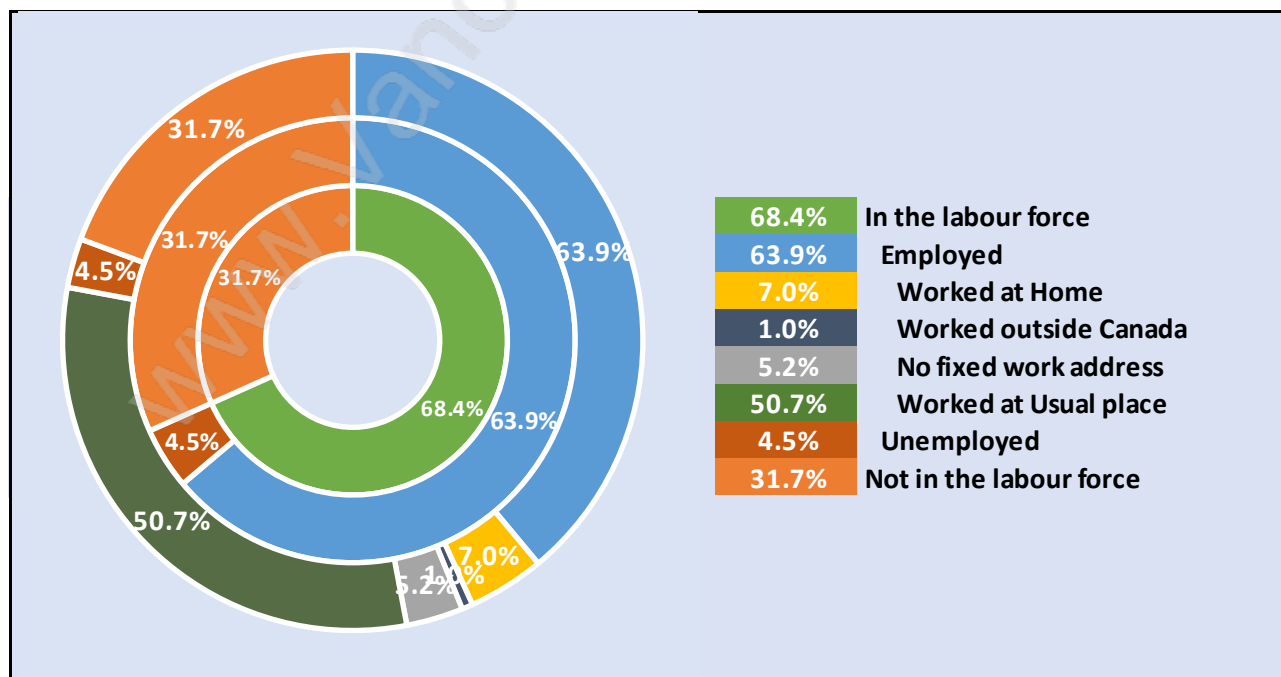

Labour Force Participation in Princess Park