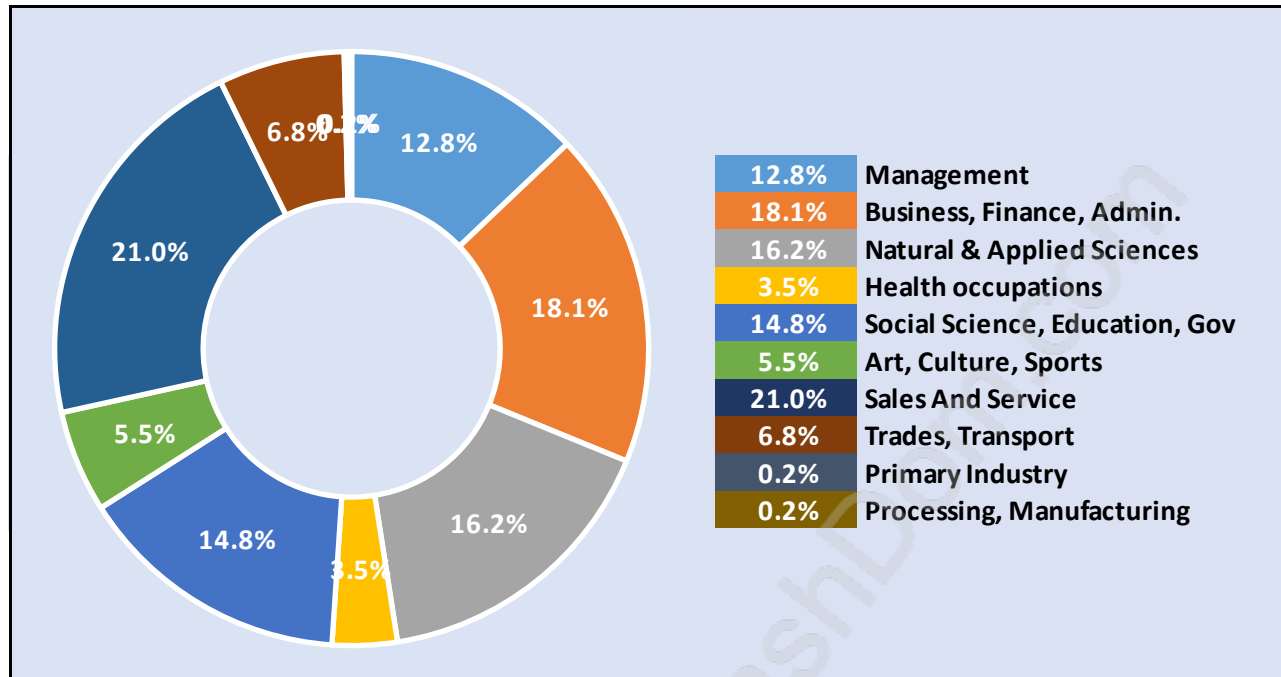

Labour Force by Occupation in Princess Park