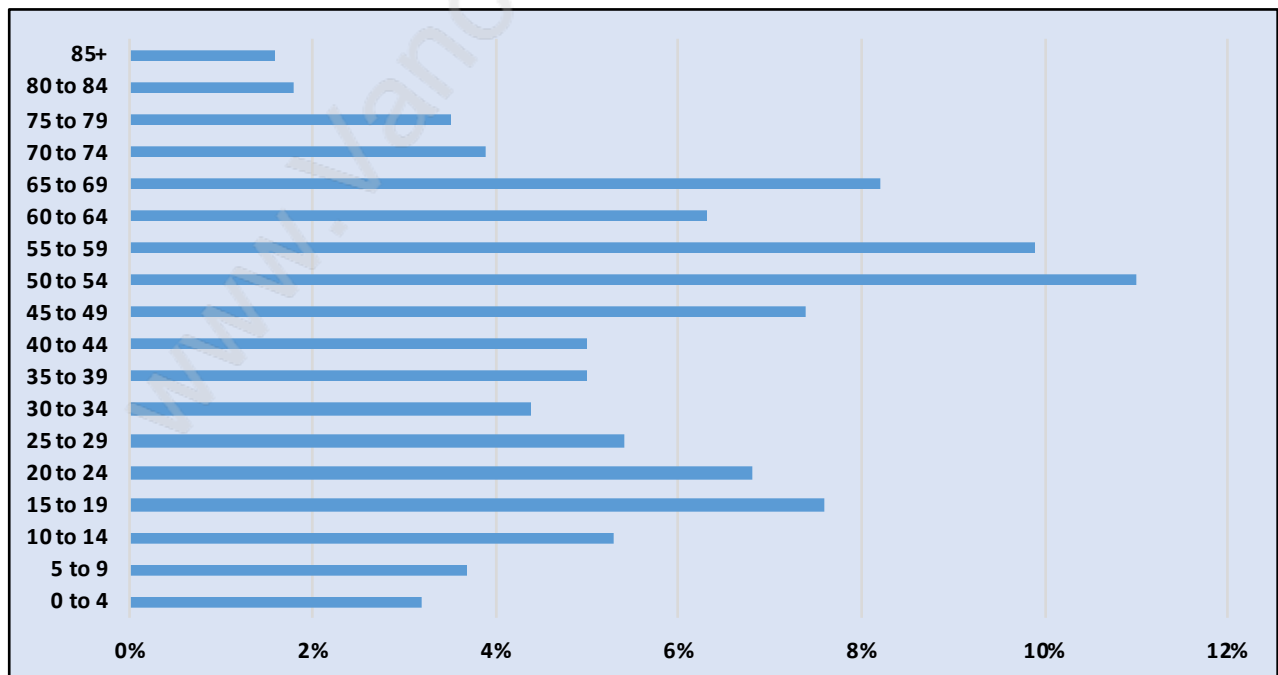

Princess Park

July 2018

Population Trends in Princess Park

Population by Age in Princess Park

Population Age 15+ by Income Status in Princess Park

Total Population Age 15 - 1,863

Households by Income in Princess Park

Total Number of Households - 706 / Average Household Income - \$153,119

Families in Princess Park

Average Persons per Family - 3

Children at Home in Princess Park

Total Number of Children at Home - 670

Family Structure in Princess Park

Total Number of Families - 609 / Average Persons per Family - 3.

Households by Household Size in Princess Park

Total Number of Households - 706

Dwellings in Princess Park

Population Age 15+ in Princess Park