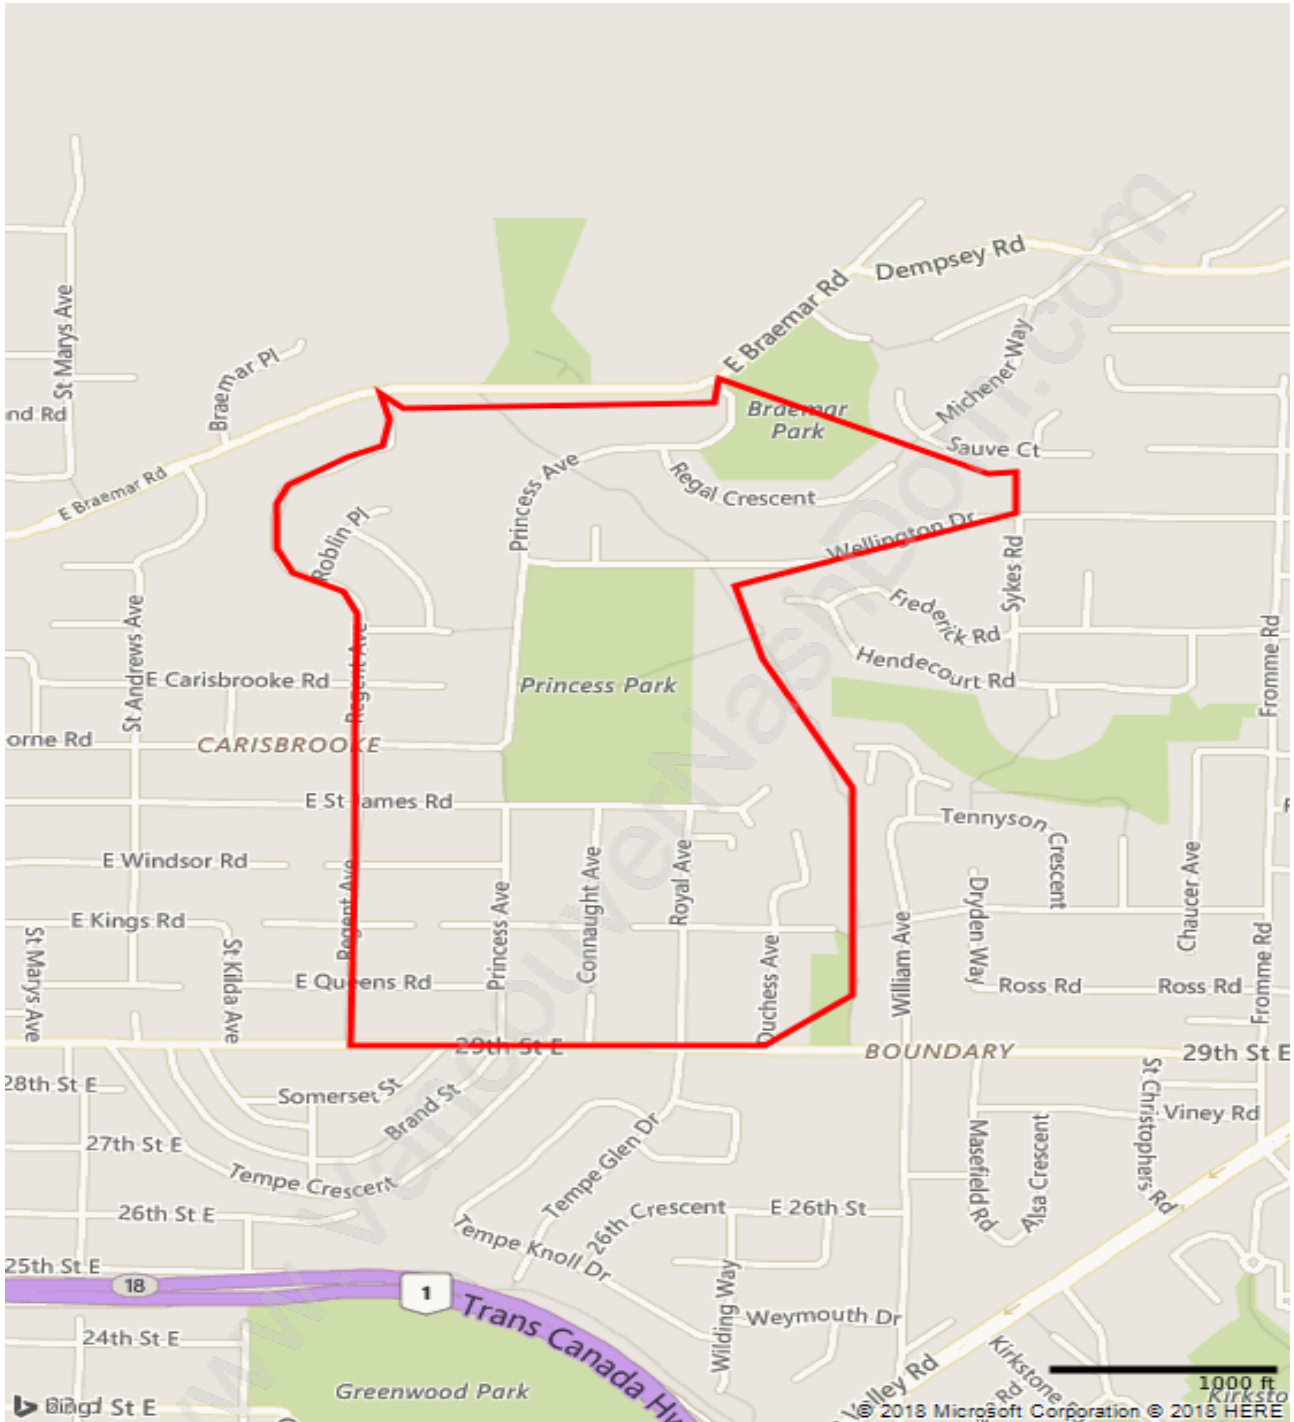

Princess Park

July 2018

Population Trends in Princess Park

Population by Age in Princess Park

Population Age 15+ by Income Status in Princess Park

Total Population Age 15 - 1,863

Households by Income in Princess Park

Total Number of Households - 706 / Average Household Income - \$153,119

Families in Princess Park

Average Persons per Family - 3

Children at Home in Princess Park

Total Number of Children at Home - 670

Family Structure in Princess Park

Total Number of Families - 609 / Average Persons per Family - 3.

Households by Household Size in Princess Park

Total Number of Households - 706

Dwellings in Princess Park

Population Age 15+ in Princess Park