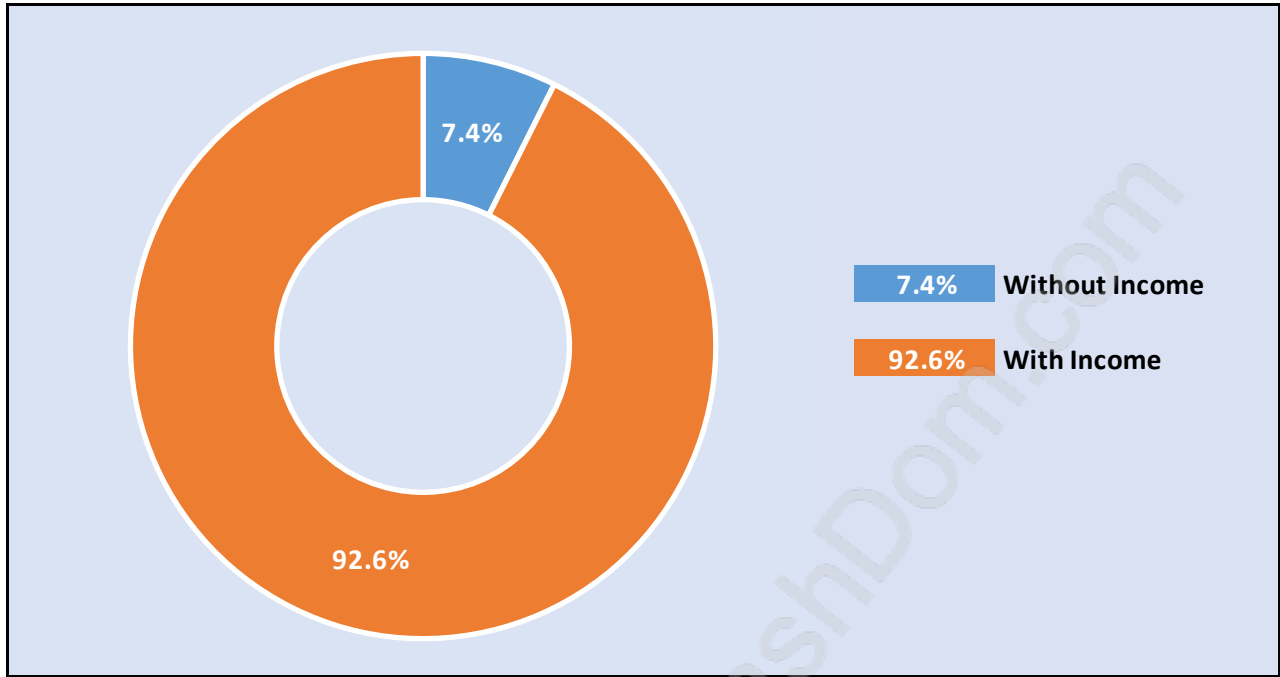

Princess Park

July 2018

Population Trends in Princess Park

Population by Age in Princess Park

Population Age 15+ by Income Status in Princess Park

Total Population Age 15 - 1,863

Households by Income in Princess Park

Total Number of Households - 706 / Average Household Income - \$153,119

Families in Princess Park

Average Persons per Family - 3

Children at Home in Princess Park

Total Number of Children at Home - 670

Family Structure in Princess Park