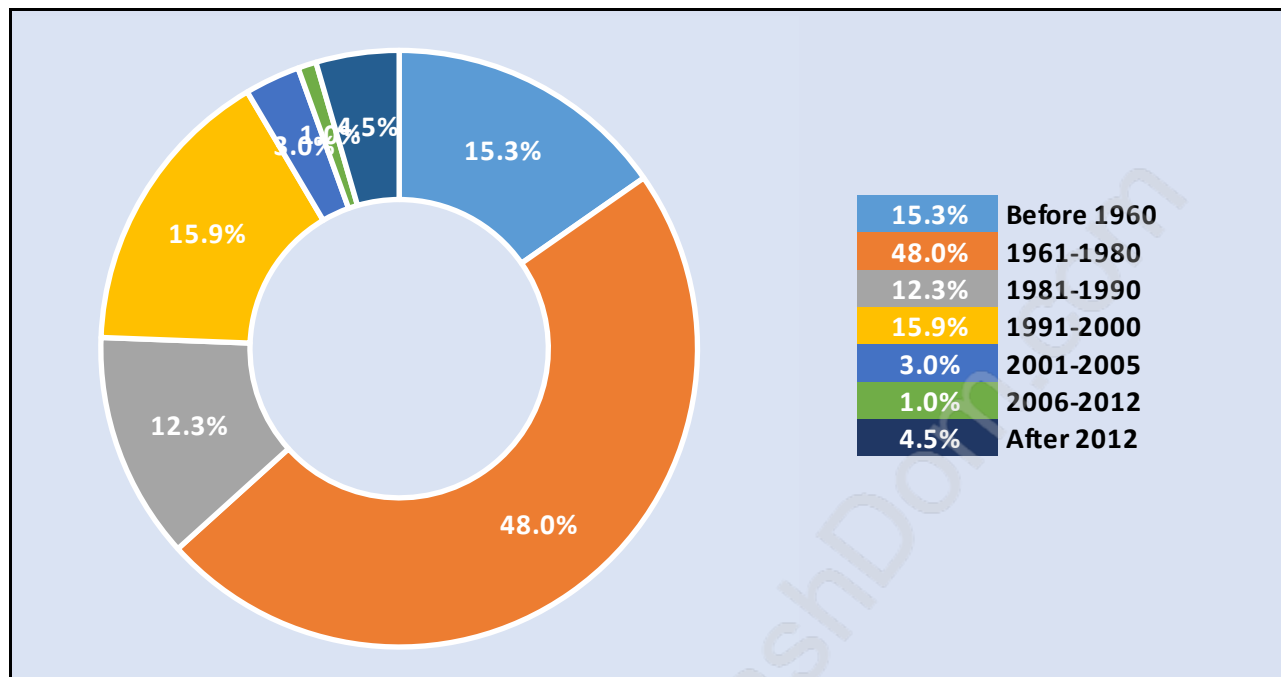

Labour Force by Occupation in Princess Park

Labour Force Participation in Princess Park

Travel To Work in (from) Princess Park

Occupied Dwellings by Structure Type in Princess Park

Dominant Bulding Type - Houses

Private Dwellings by Period of Construction in Princess Park

Dominant Period of Construction - 1961-1980

Population by Religion in Princess Park

Population by Home Languages in Princess Park