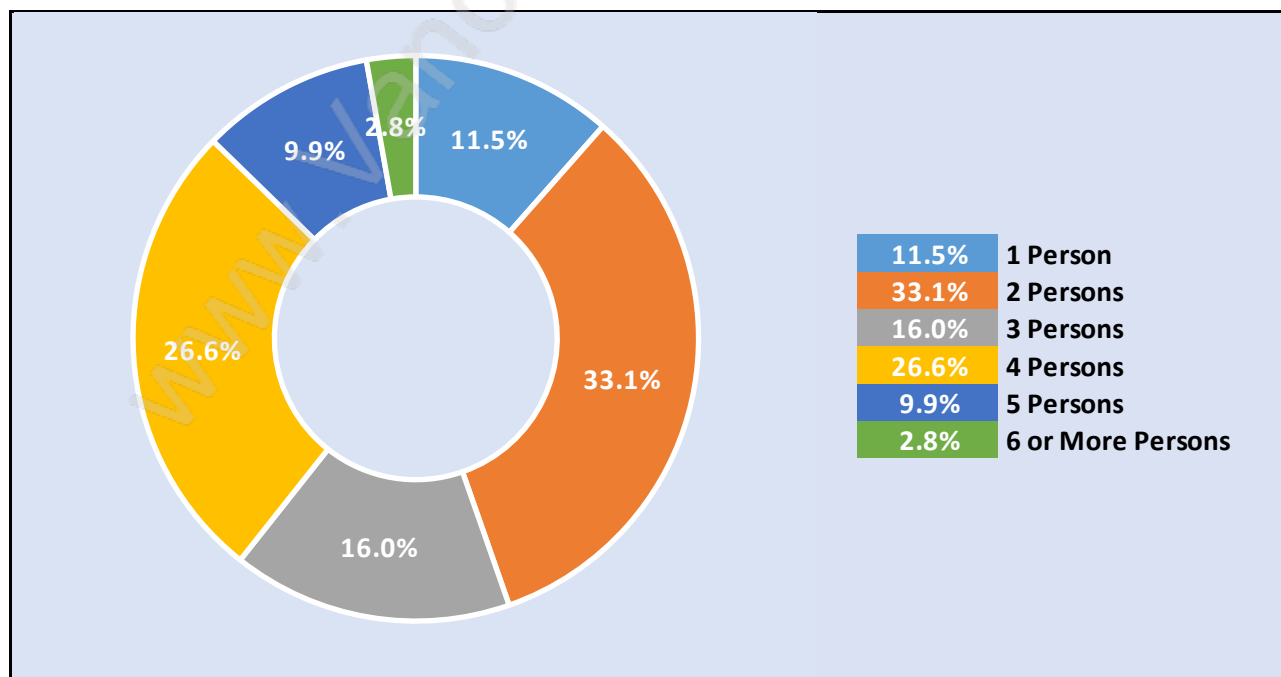

Princess Park

July 2018

Population Trends in Princess Park

Population by Age in Princess Park

Population Age 15+ by Income Status in Princess Park

Total Population Age 15 - 1,863

Households by Income in Princess Park

Total Number of Households - 706 / Average Household Income - \$153,119

Families in Princess Park

Average Persons per Family - 3

Children at Home in Princess Park

Total Number of Children at Home - 670

Family Structure in Princess Park

Total Number of Families - 609 / Average Persons per Family - 3.

Households by Household Size in Princess Park

Total Number of Households - 706

Dwellings in Princess Park

Population Age 15+ in Princess Park