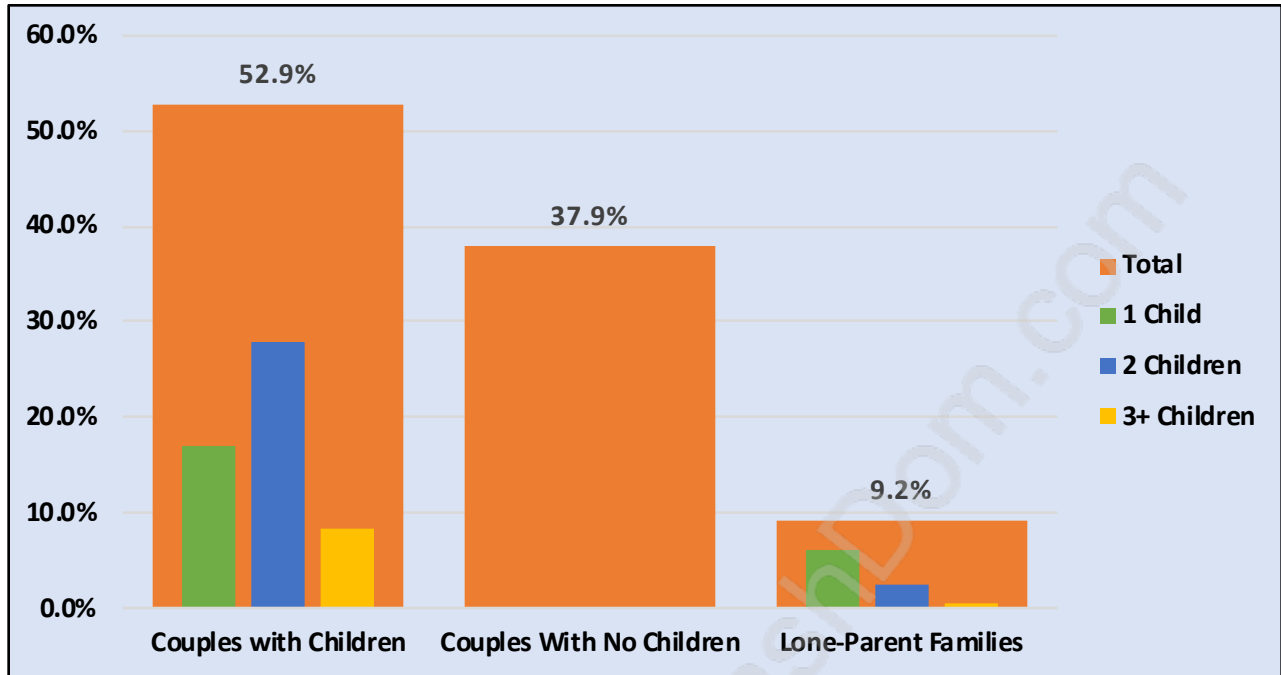

Total Number of Households - 706 / Average Household Income - \$153,119

Families in Princess Park

Average Persons per Family - 3

Children at Home in Princess Park

Total Number of Children at Home - 670

Family Structure in Princess Park

Total Number of Families - 609 / Average Persons per Family - 3.

Households by Household Size in Princess Park

Total Number of Households - 706

Dwellings in Princess Park

Population Age 15+ in Princess Park