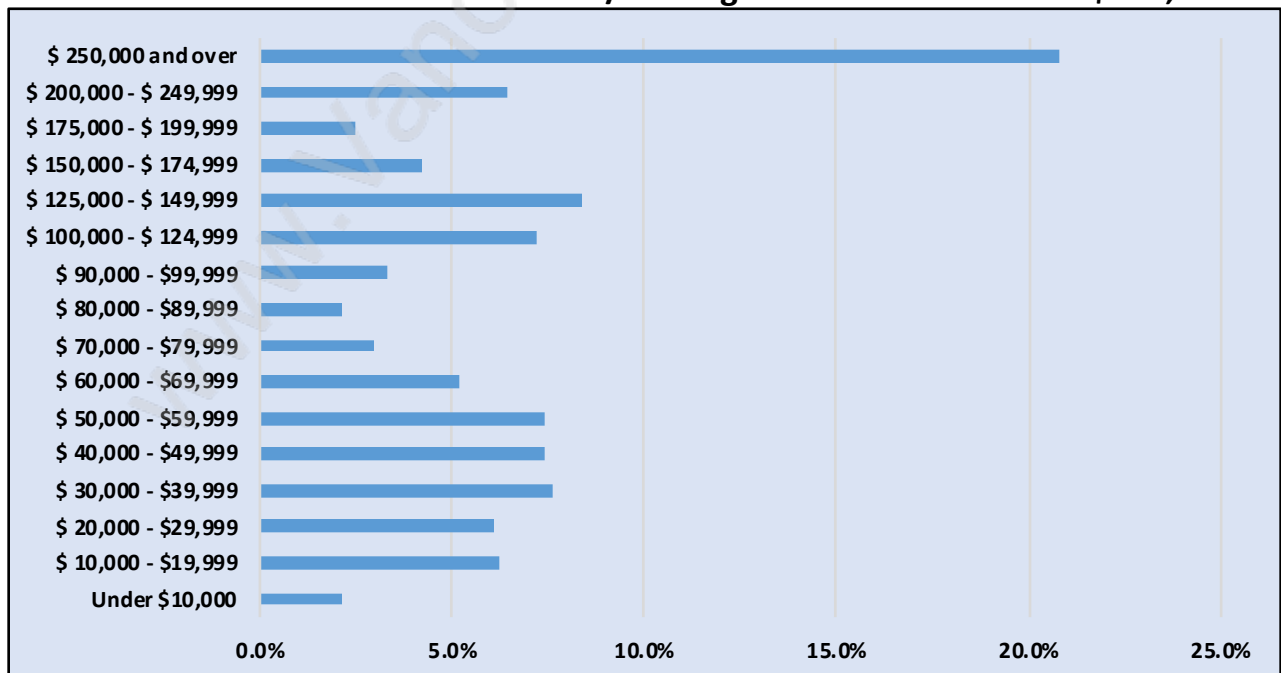

Princess Park

July 2018

Population Trends in Princess Park

Population by Age in Princess Park

Population Age 15+ by Income Status in Princess Park

Total Population Age 15 - 1,863

Households by Income in Princess Park

Total Number of Households - 706 / Average Household Income - \$153,119

Families in Princess Park

Average Persons per Family - 3

Children at Home in Princess Park

Total Number of Children at Home - 670

Family Structure in Princess Park