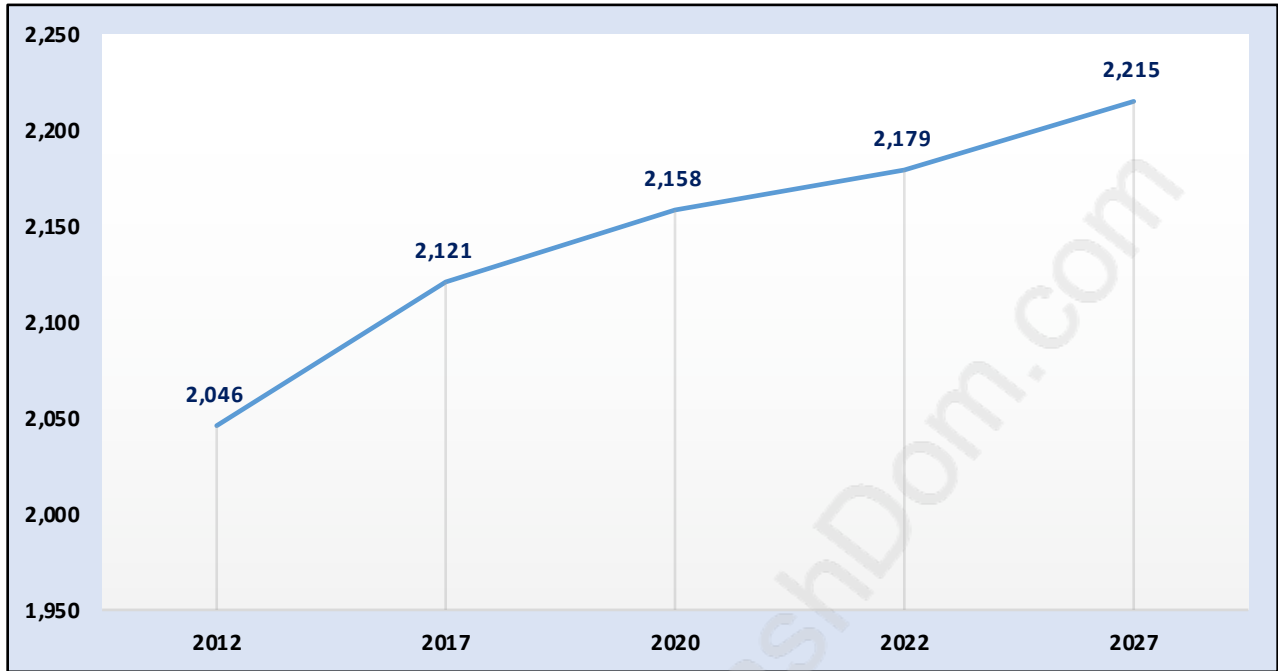

Princess Park

July 2018

Population Trends in Princess Park

Population by Age in Princess Park

Population Age 15+ by Income Status in Princess Park

Total Population Age 15 - 1,863

Households by Income in Princess Park