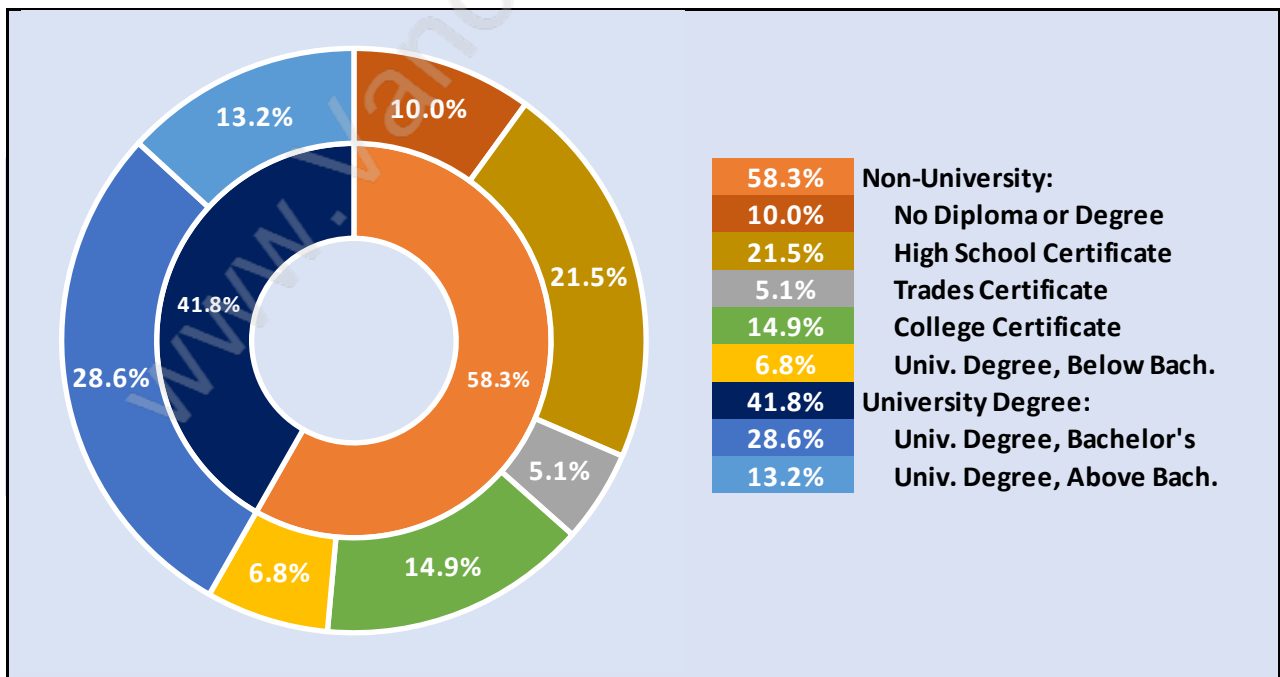

Total Number of Families - 609 / Average Persons per Family - 3.

Households by Household Size in Princess Park

Total Number of Households - 706

Dwellings in Princess Park

Population Age 15+ in Princess Park