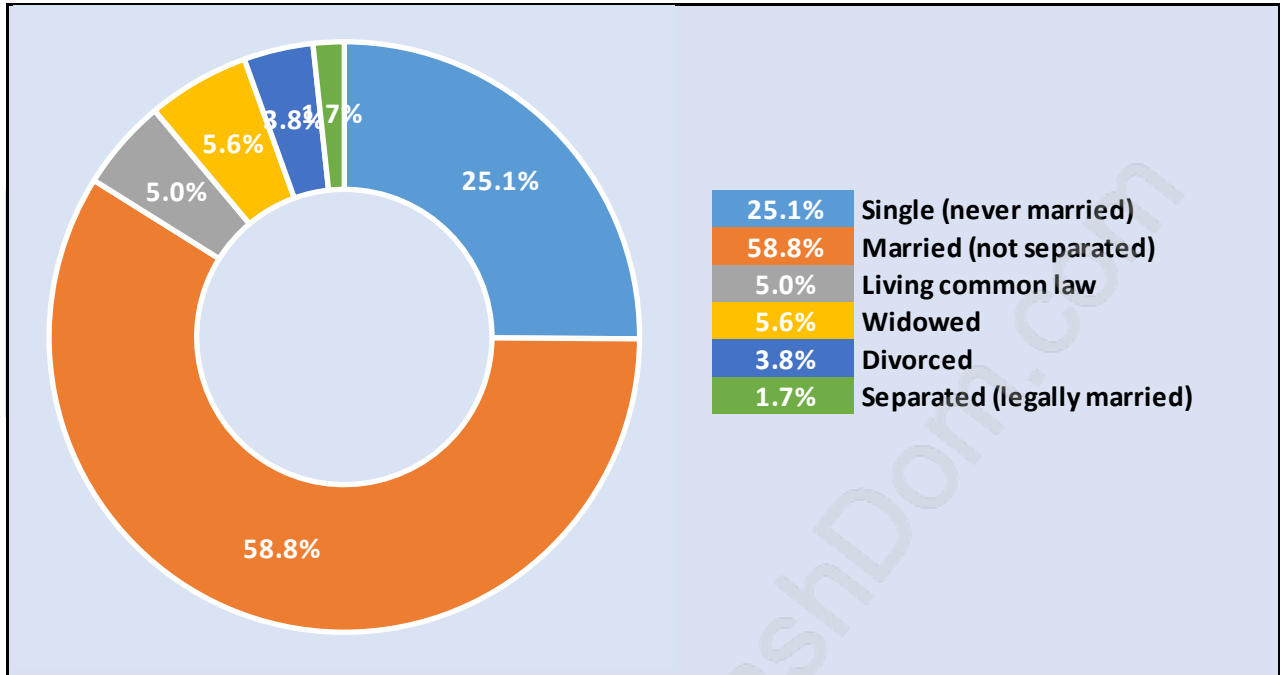

Princess Park

July 2018

Population Trends in Princess Park

Population by Age in Princess Park

Population Age 15+ by Income Status in Princess Park

Total Population Age 15 - 1,863

Households by Income in Princess Park

Total Number of Households - 706 / Average Household Income - \$153,119

Families in Princess Park

Average Persons per Family - 3

Children at Home in Princess Park

Total Number of Children at Home - 670

Family Structure in Princess Park

Total Number of Families - 609 / Average Persons per Family - 3.

Households by Household Size in Princess Park

Total Number of Households - 706

Dwellings in Princess Park

Population Age 15+ in Princess Park