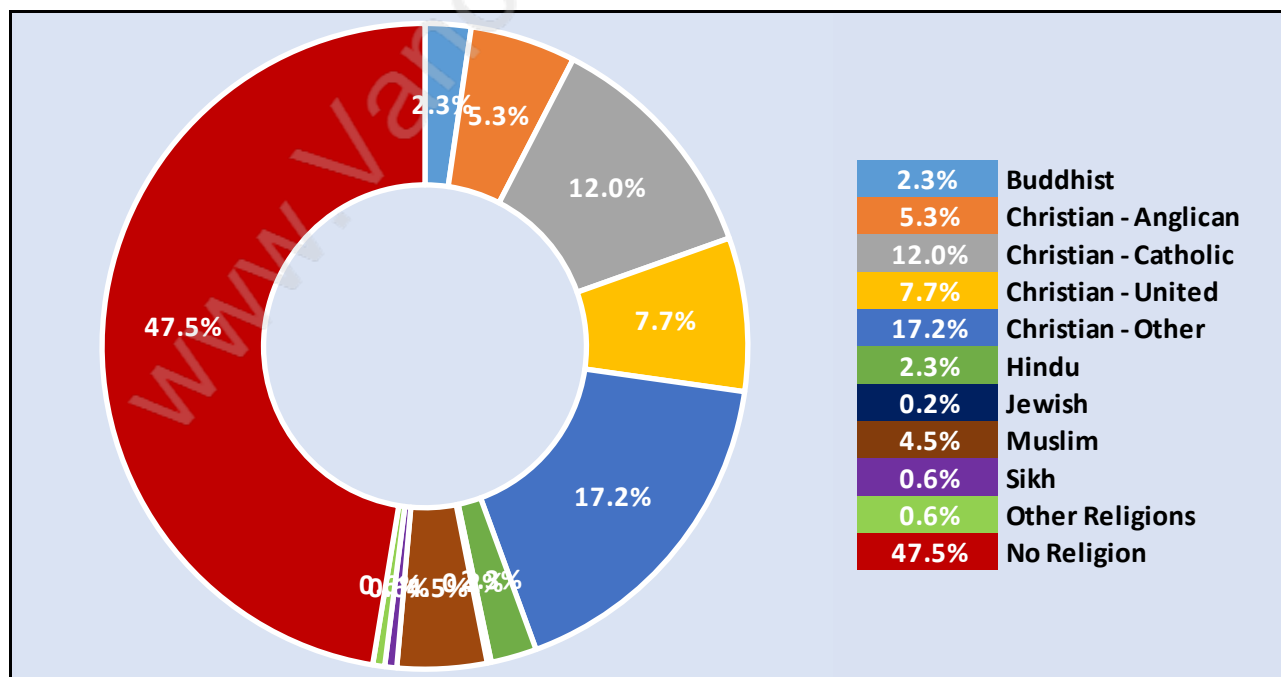

Labour Force by Occupation in Princess Park

Labour Force Participation in Princess Park

Travel To Work in (from) Princess Park

Occupied Dwellings by Structure Type in Princess Park

Dominant Bulding Type - Houses

Private Dwellings by Period of Construction in Princess Park

Dominant Period of Construction - 1961-1980

Population by Religion in Princess Park

Population by Home Languages in Princess Park