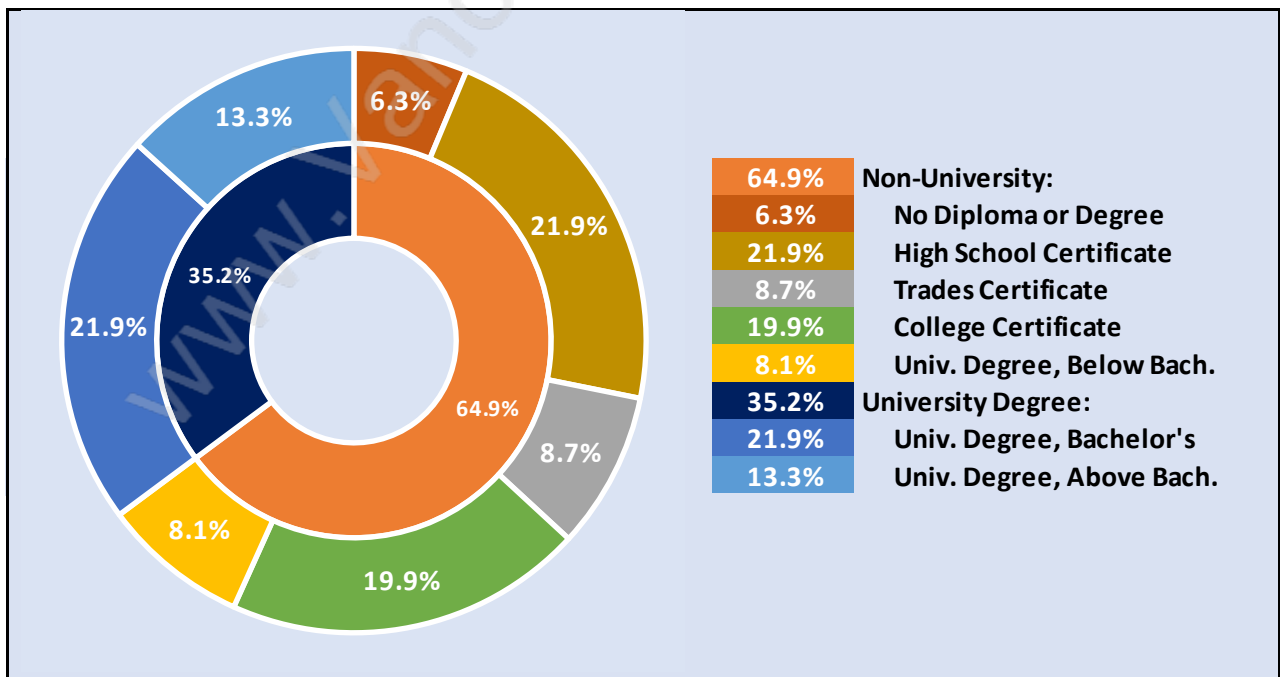

Households by Household Size in Quay

Total Number of Households - 2,526

Dwellings in Quay

Population Age 15+ in Quay

Labour Force by Occupation in Quay

Labour Force Participation in Quay

Travel To Work in (from) Quay