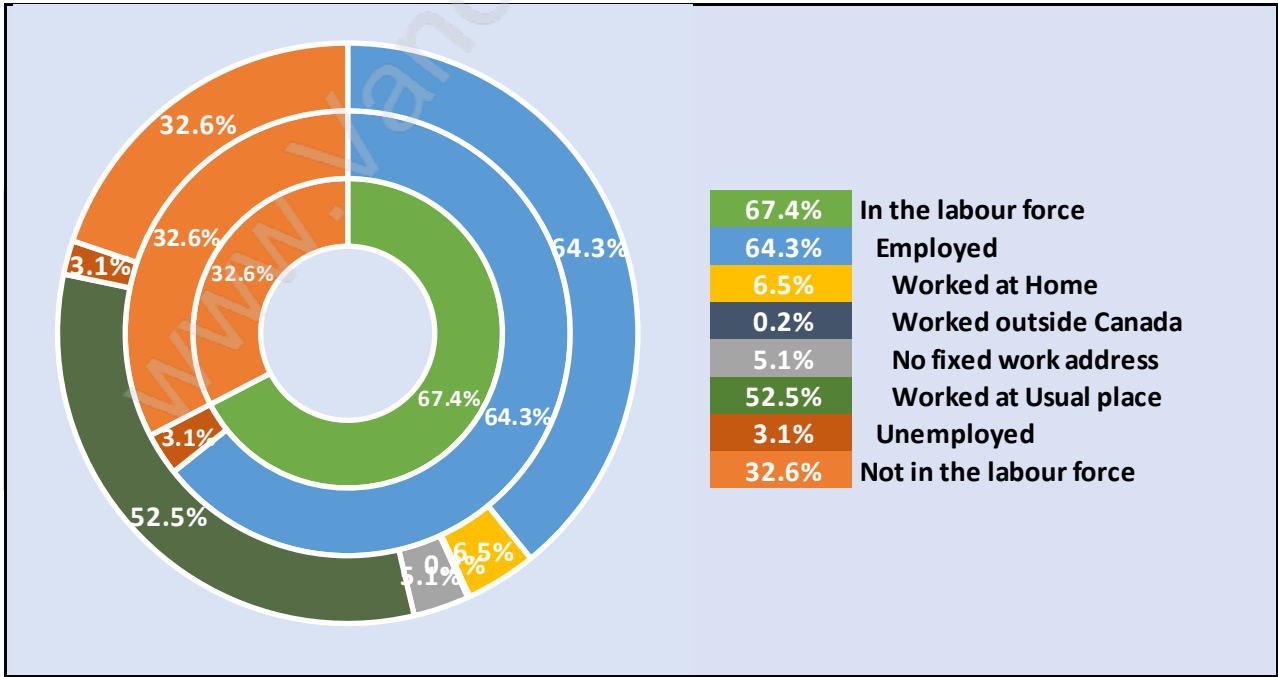

Households by Household Size in Quay

Total Number of Households - 2,526

Dwellings in Quay

Population Age 15+ in Quay

Labour Force by Occupation in Quay

Labour Force Participation in Quay

Travel To Work in (from) Quay