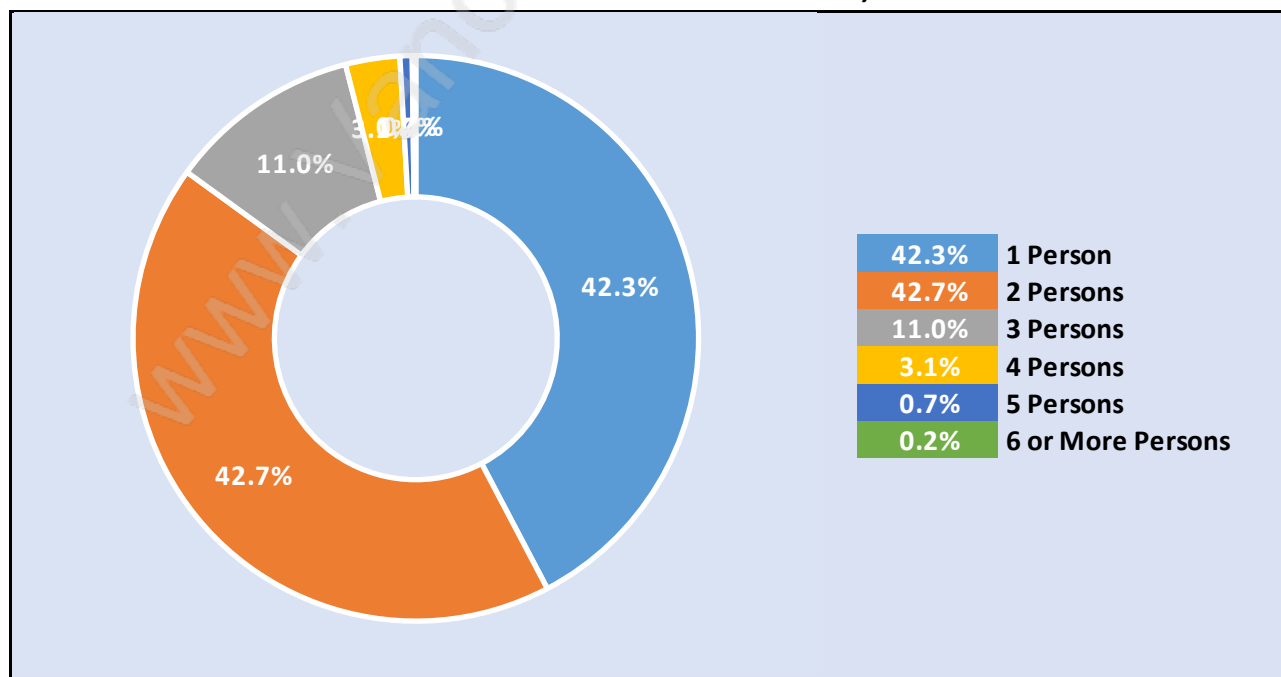

Quay

July 2018

Population Trends in Quay

Population by Age in Quay

Population Age 15+ by Income Status in Quay

Total Population Age 15 - 4,216

Households by Income in Quay

Total Number of Households - 2,526 / Average Household Income - \$101,747

Families in Quay

Average Persons per Family - 2.4

Children at Home in Quay

Total Number of Children at Home - 647

Family Structure in Quay

Total Number of Families - 1,361 / Average Persons per Family - 2.4

Households by Household Size in Quay

Total Number of Households - 2,526

Dwellings in Quay

Population Age 15+ in Quay

Labour Force by Occupation in Quay

Labour Force Participation in Quay

Travel To Work in (from) Quay