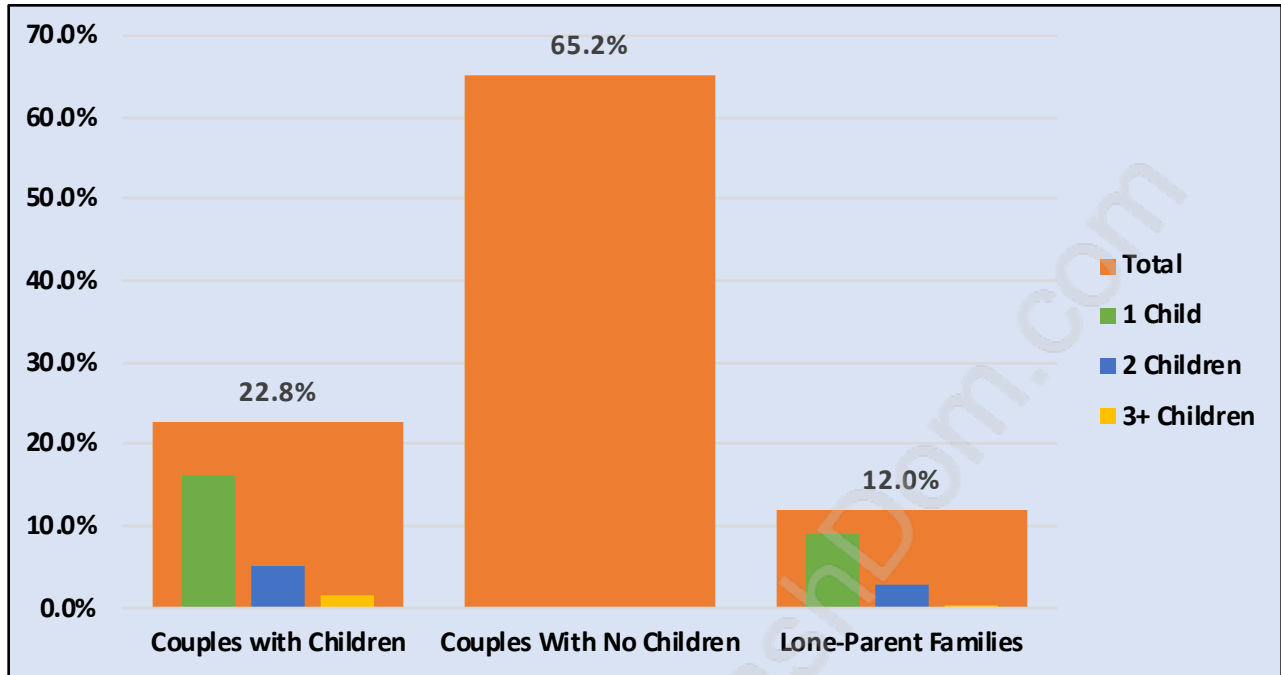

Quay

July 2018

Population Trends in Quay

Population by Age in Quay

Population Age 15+ by Income Status in Quay

Total Population Age 15 - 4,216

Households by Income in Quay

Total Number of Households - 2,526 / Average Household Income - \$101,747

Families in Quay

Average Persons per Family - 2.4

Children at Home in Quay

Total Number of Children at Home - 647

Family Structure in Quay

Total Number of Families - 1,361 / Average Persons per Family - 2.4

Households by Household Size in Quay

Total Number of Households - 2,526

Dwellings in Quay

Population Age 15+ in Quay

Labour Force by Occupation in Quay

Labour Force Participation in Quay

Travel To Work in (from) Quay