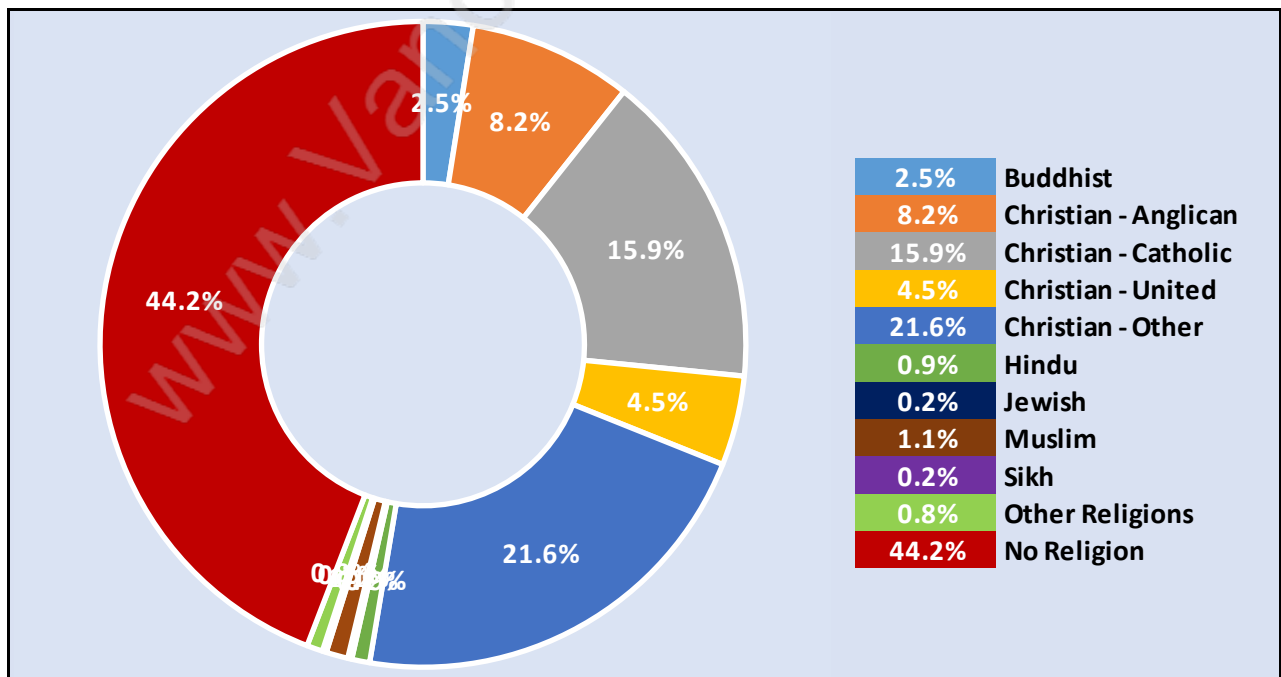

Households by Household Size in Quay

Total Number of Households - 2,526

Dwellings in Quay

Population Age 15+ in Quay

Labour Force by Occupation in Quay

Labour Force Participation in Quay

Travel To Work in (from) Quay

Occupied Dwellings by Structure Type in Quay

Dominant Bulding Type - Apartment, building low and high rise

Private Dwellings by Period of Construction in Quay

Dominant Period of Construction - 1981-1990

Population by Religion in Quay