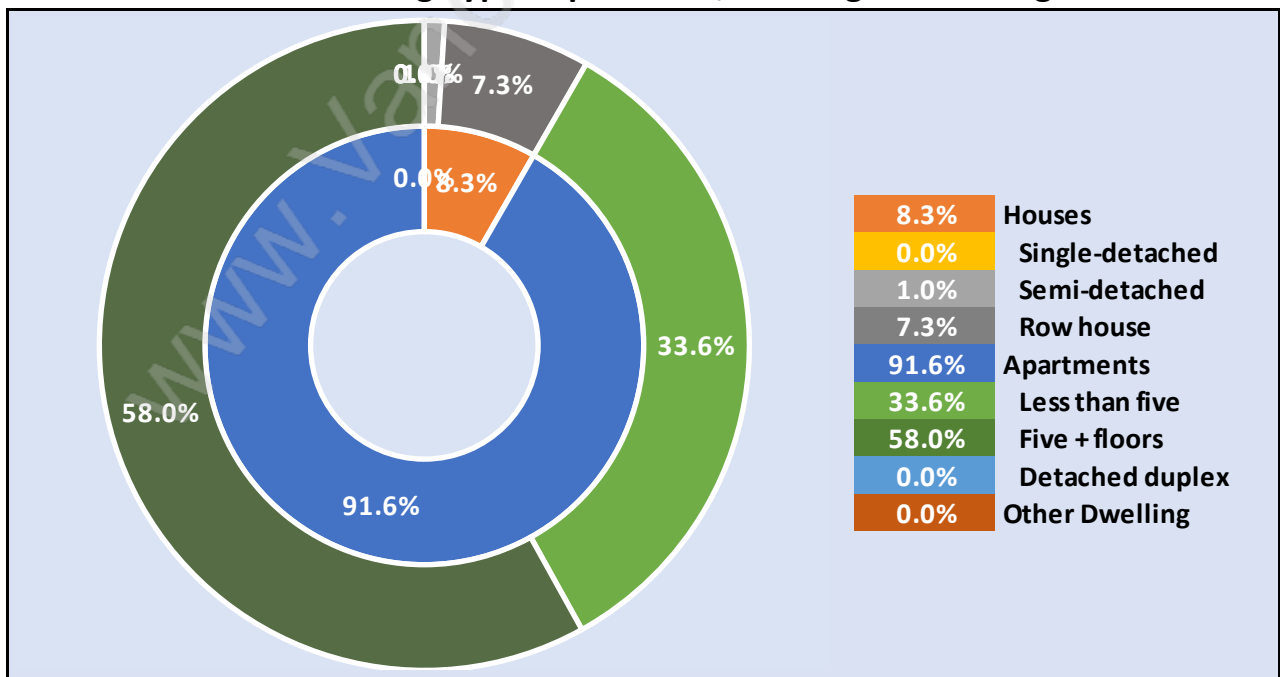

Families in Quay

Average Persons per Family - 2.4

Children at Home in Quay

Total Number of Children at Home - 647

Family Structure in Quay

Total Number of Families - 1,361 / Average Persons per Family - 2.4

Households by Household Size in Quay

Total Number of Households - 2,526

Dwellings in Quay

Population Age 15+ in Quay

Labour Force by Occupation in Quay

Labour Force Participation in Quay

Travel To Work in (from) Quay

Occupied Dwellings by Structure Type in Quay

Dominant Bulding Type - Apartment, building low and high rise

Private Dwellings by Period of Construction in Quay

Dominant Period of Construction - 1981-1990

Population by Religion in Quay