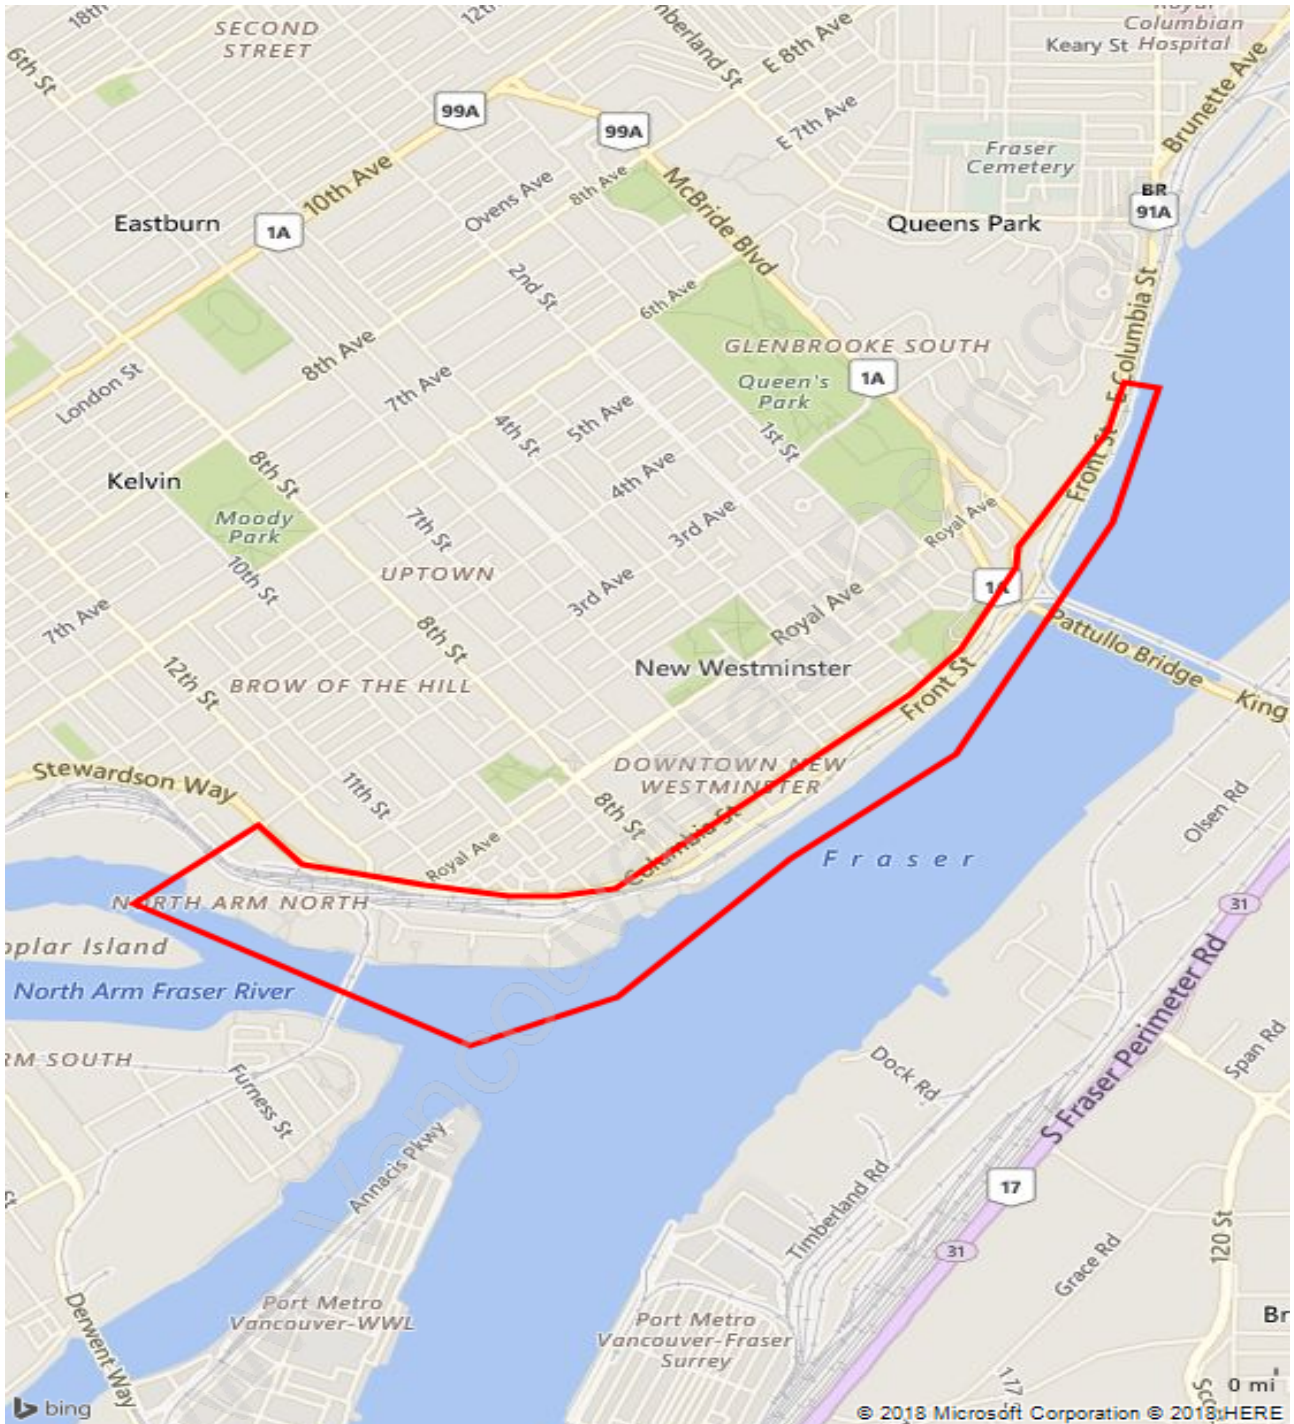

Quay

July 2018

Population Trends in Quay

Population by Age in Quay

Population Age 15+ by Income Status in Quay

Total Population Age 15 - 4,216

Households by Income in Quay

Total Number of Households - 2,526 / Average Household Income - \$101,747

Families in Quay

Average Persons per Family - 2.4

Children at Home in Quay

Total Number of Children at Home - 647

Family Structure in Quay

Total Number of Families - 1,361 / Average Persons per Family - 2.4