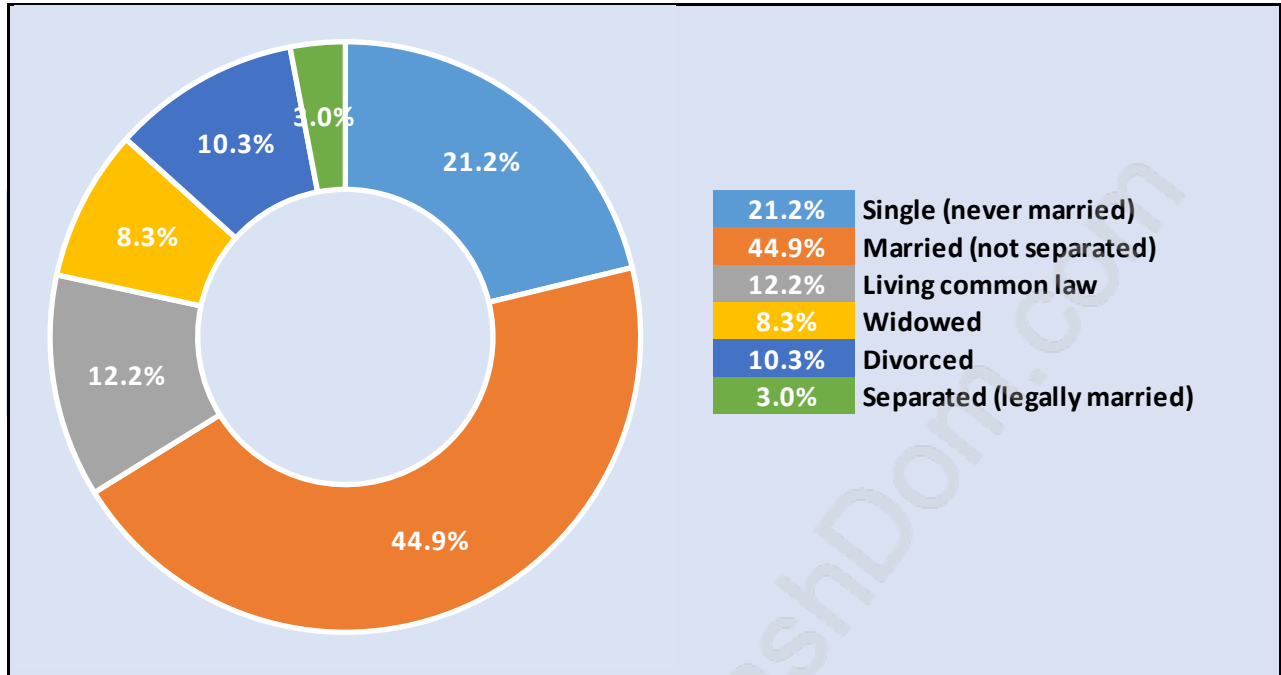

Quay

July 2018

Population Trends in Quay

Population by Age in Quay

Population Age 15+ by Income Status in Quay

Total Population Age 15 - 4,216

Households by Income in Quay

Total Number of Households - 2,526 / Average Household Income - \$101,747

Families in Quay

Average Persons per Family - 2.4

Children at Home in Quay

Total Number of Children at Home - 647

Family Structure in Quay

Total Number of Families - 1,361 / Average Persons per Family - 2.4

Households by Household Size in Quay

Total Number of Households - 2,526

Dwellings in Quay

Population Age 15+ in Quay

Labour Force by Occupation in Quay

Labour Force Participation in Quay

Travel To Work in (from) Quay