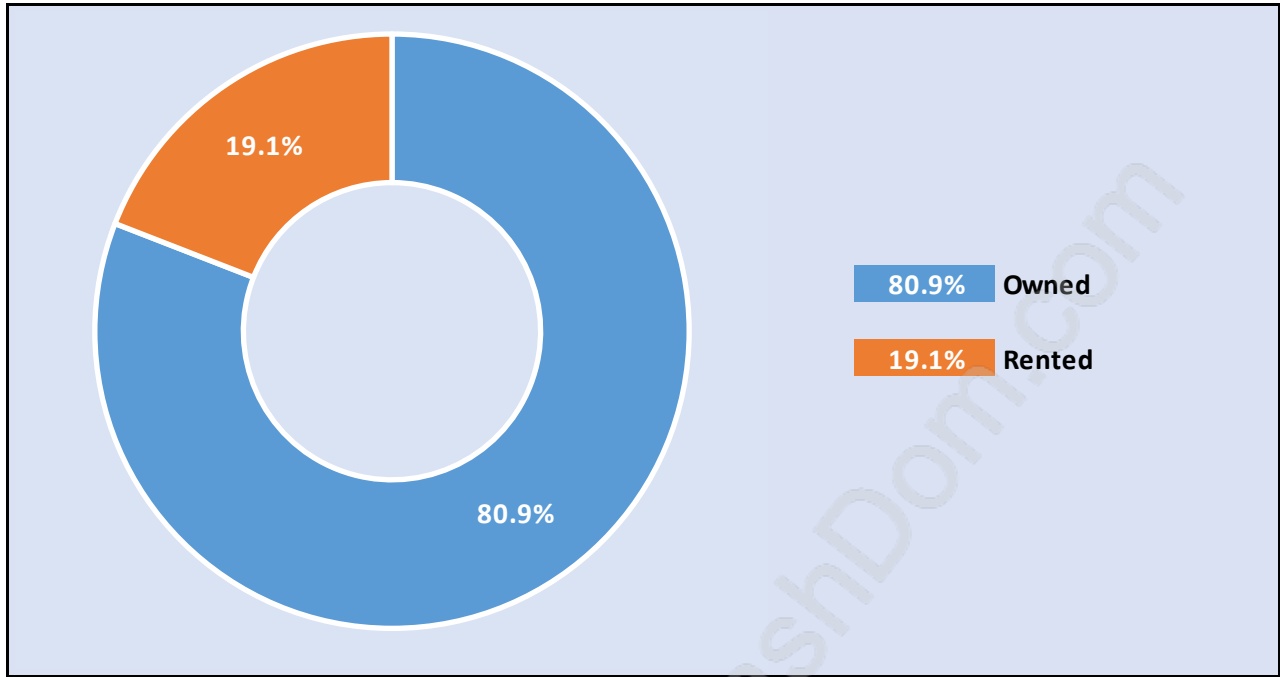

Quay

July 2018

Population Trends in Quay

Population by Age in Quay

Population Age 15+ by Income Status in Quay

Total Population Age 15 - 4,216

Households by Income in Quay

Total Number of Households - 2,526 / Average Household Income - \$101,747

Families in Quay

Average Persons per Family - 2.4

Children at Home in Quay

Total Number of Children at Home - 647

Family Structure in Quay

Total Number of Families - 1,361 / Average Persons per Family - 2.4

Households by Household Size in Quay

Total Number of Households - 2,526

Dwellings in Quay

Population Age 15+ in Quay

Labour Force by Occupation in Quay

Labour Force Participation in Quay

Travel To Work in (from) Quay