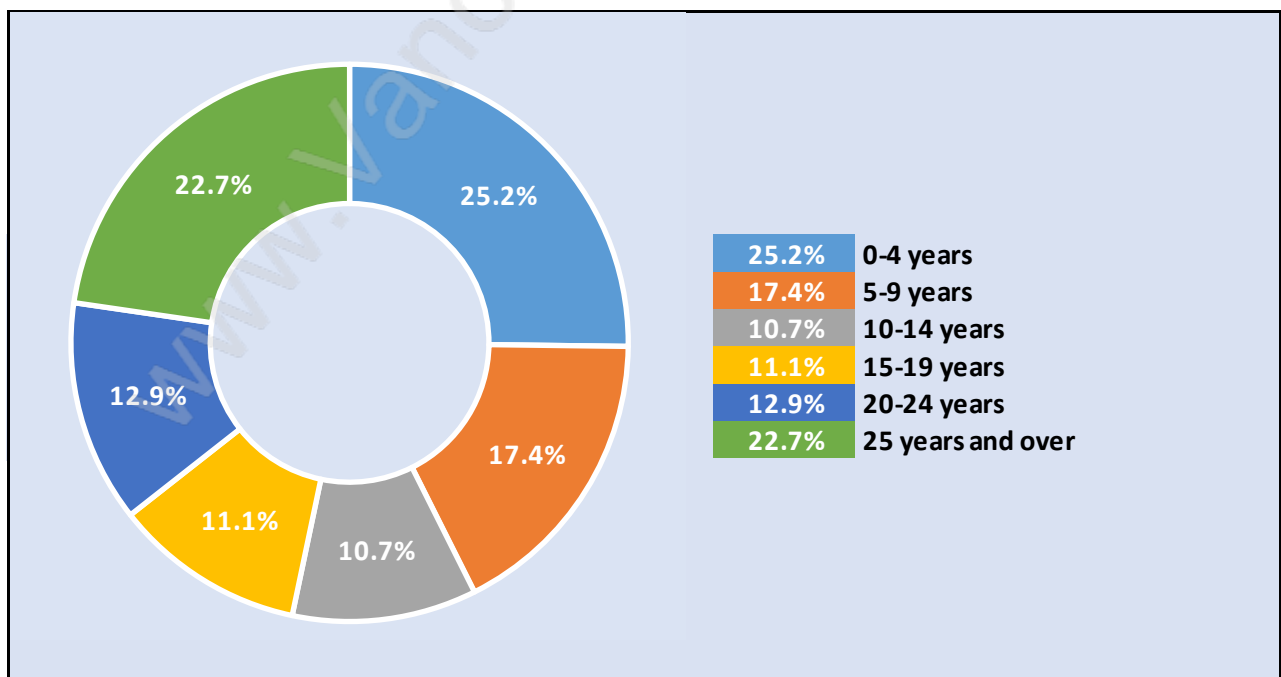

Quay

July 2018

Population Trends in Quay

Population by Age in Quay

Population Age 15+ by Income Status in Quay

Total Population Age 15 - 4,216

Households by Income in Quay

Total Number of Households - 2,526 / Average Household Income - \$101,747

Families in Quay

Average Persons per Family - 2.4

Children at Home in Quay

Total Number of Children at Home - 647

Family Structure in Quay

Total Number of Families - 1,361 / Average Persons per Family - 2.4