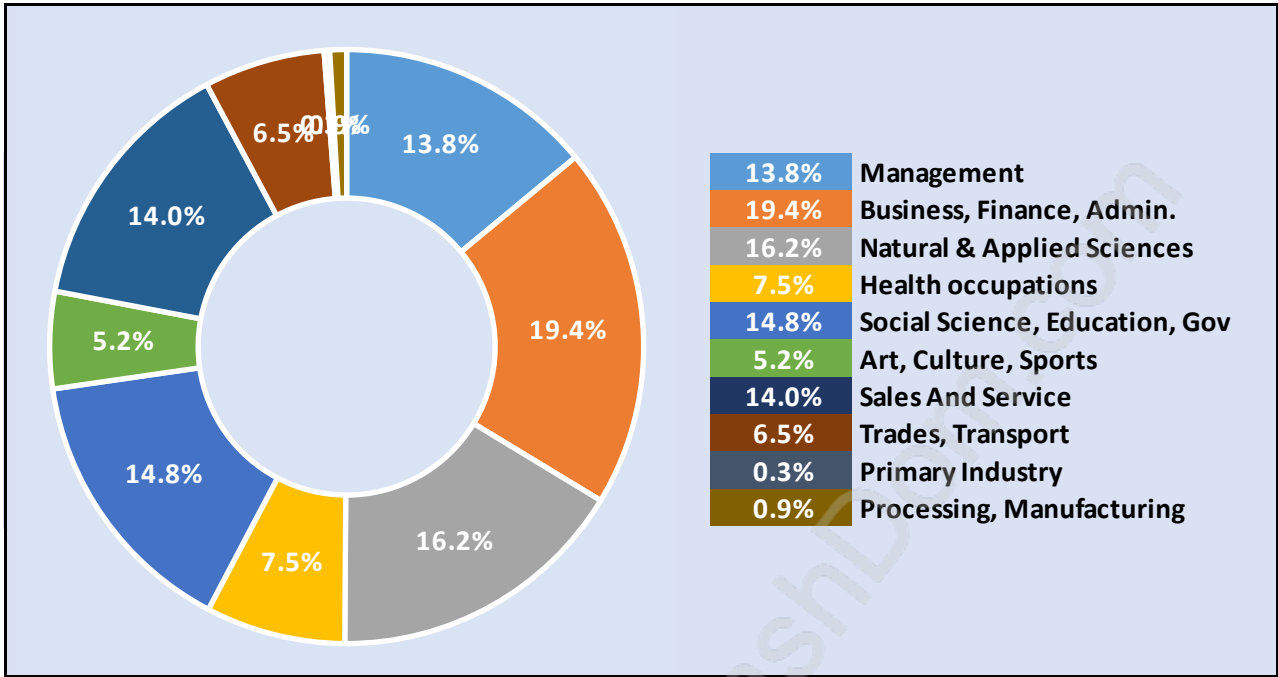

Households by Household Size in Quay

Total Number of Households - 2,526

Dwellings in Quay

Population Age 15+ in Quay

Labour Force by Occupation in Quay

Labour Force Participation in Quay

Travel To Work in (from) Quay