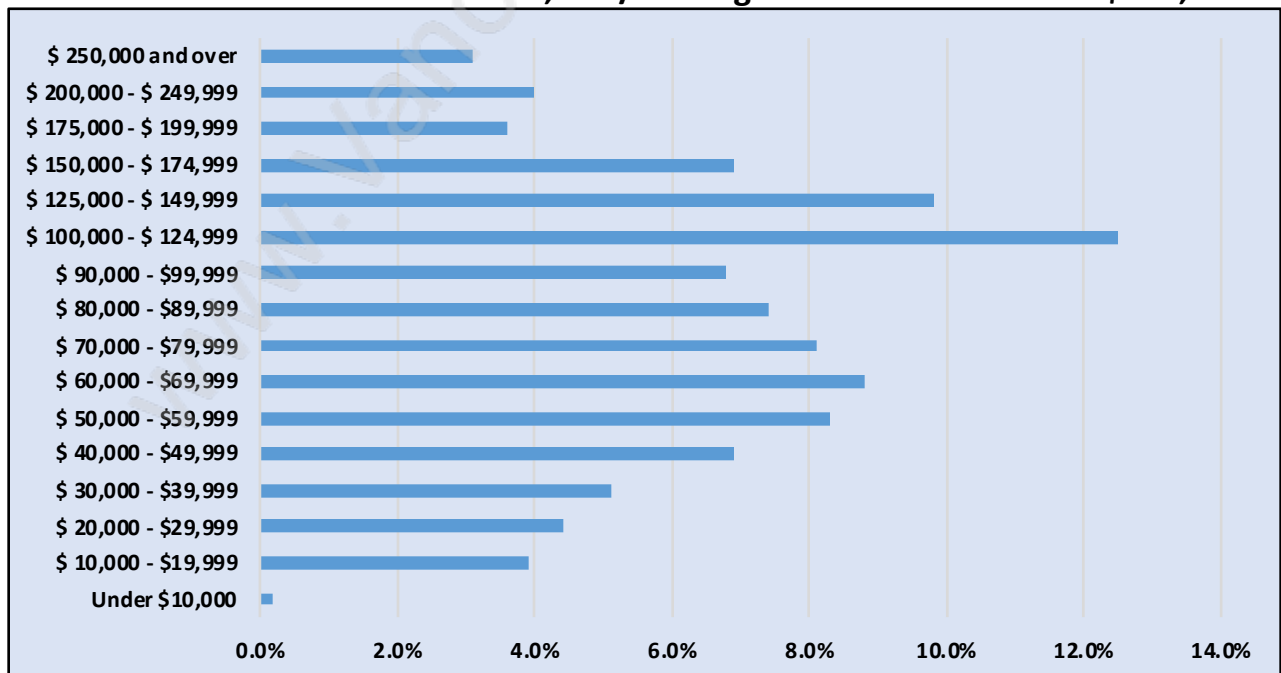

Quay

July 2018

Population Trends in Quay

Population by Age in Quay

Population Age 15+ by Income Status in Quay

Total Population Age 15 - 4,216

Households by Income in Quay

Total Number of Households - 2,526 / Average Household Income - \$101,747

Families in Quay

Average Persons per Family - 2.4

Children at Home in Quay

Total Number of Children at Home - 647

Family Structure in Quay

Total Number of Families - 1,361 / Average Persons per Family - 2.4