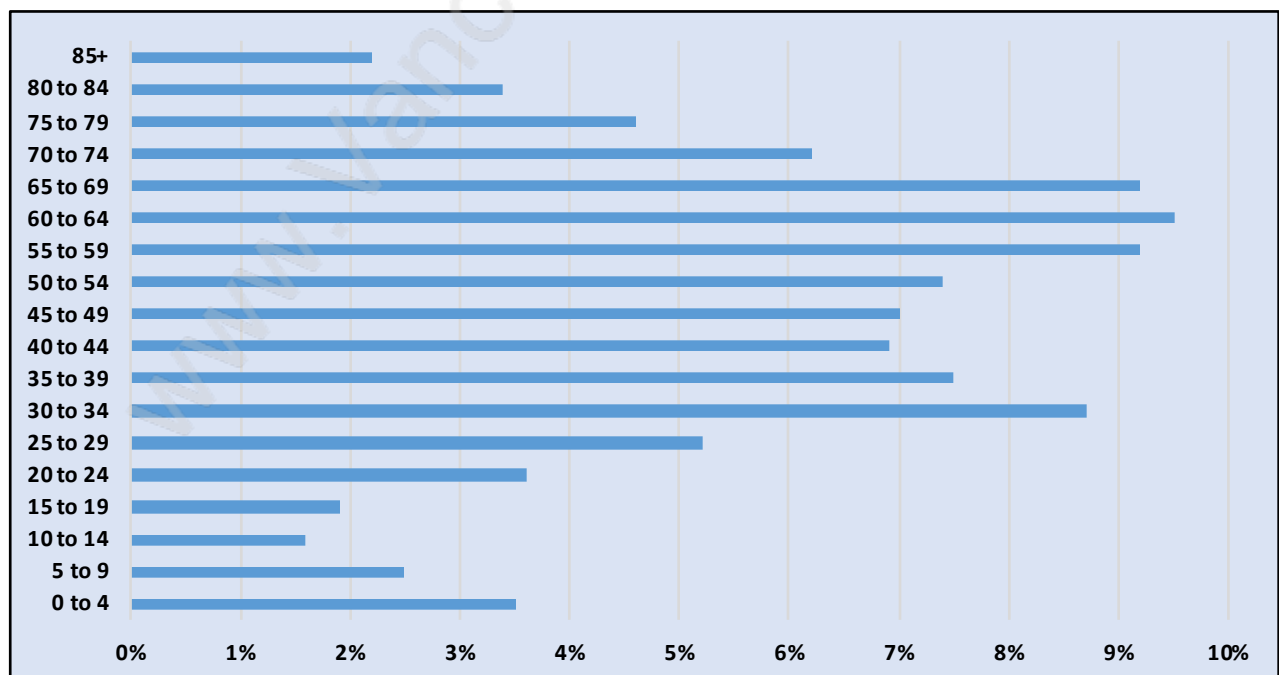

Quay

July 2018

Population Trends in Quay

Population by Age in Quay

Population Age 15+ by Income Status in Quay

Total Population Age 15 - 4,216

Households by Income in Quay

Total Number of Households - 2,526 / Average Household Income - \$101,747

Families in Quay

Average Persons per Family - 2.4

Children at Home in Quay

Total Number of Children at Home - 647

Family Structure in Quay

Total Number of Families - 1,361 / Average Persons per Family - 2.4