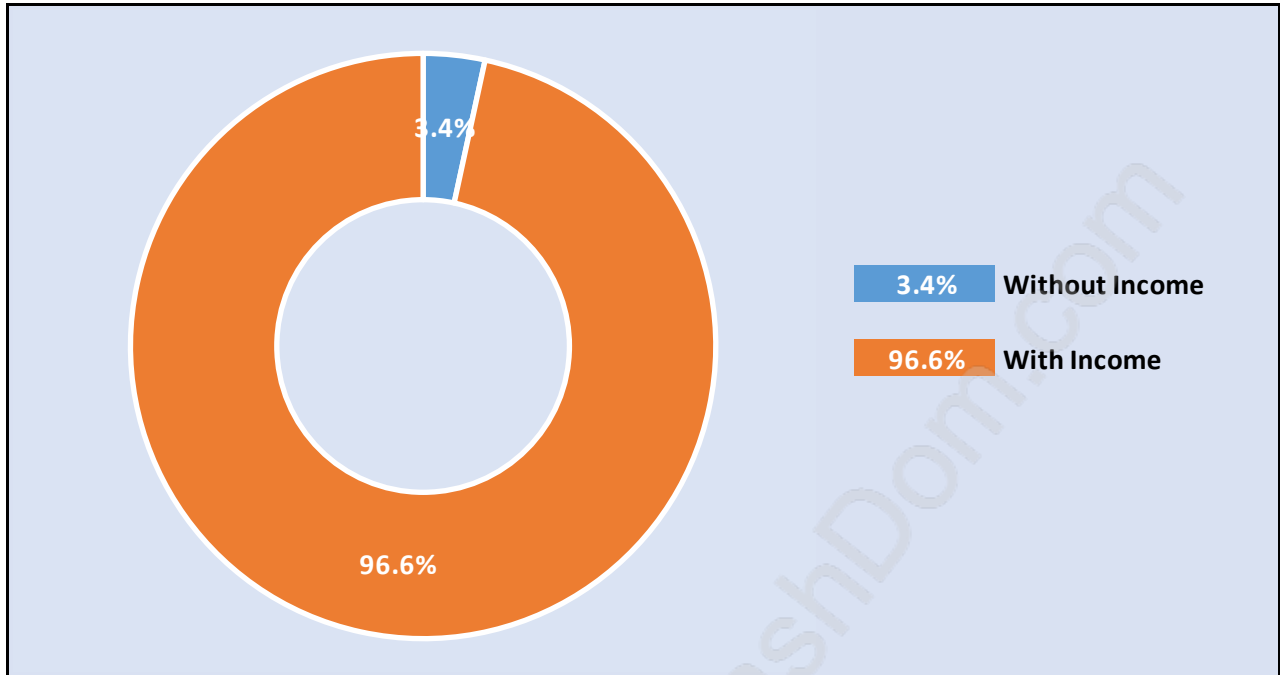

Quay

July 2018

Population Trends in Quay

Population by Age in Quay

Population Age 15+ by Income Status in Quay

Total Population Age 15 - 4,216

Households by Income in Quay

Total Number of Households - 2,526 / Average Household Income - \$101,747

Families in Quay

Average Persons per Family - 2.4

Children at Home in Quay

Total Number of Children at Home - 647

Family Structure in Quay

Total Number of Families - 1,361 / Average Persons per Family - 2.4