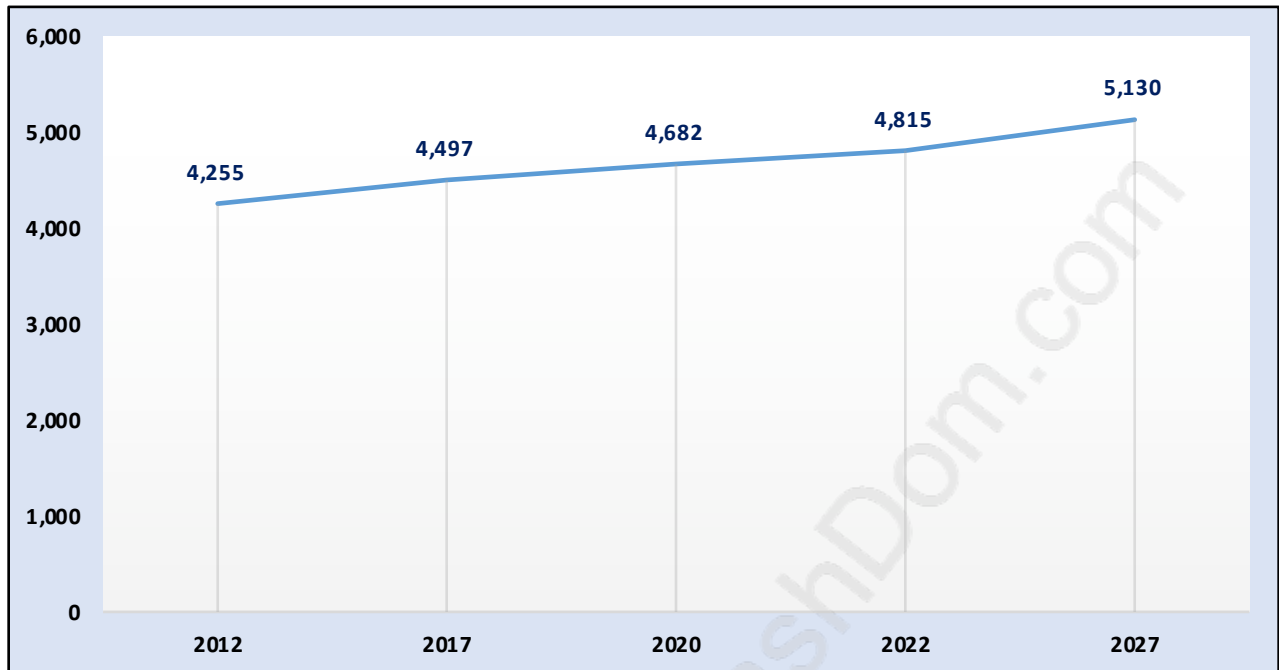

Quay

July 2018

Population Trends in Quay

Population by Age in Quay

Population Age 15+ by Income Status in Quay

Total Population Age 15 - 4,216

Households by Income in Quay

Total Number of Households - 2,526 / Average Household Income - \$101,747

Families in Quay

Average Persons per Family - 2.4

Children at Home in Quay

Total Number of Children at Home - 647

Family Structure in Quay

Total Number of Families - 1,361 / Average Persons per Family - 2.4