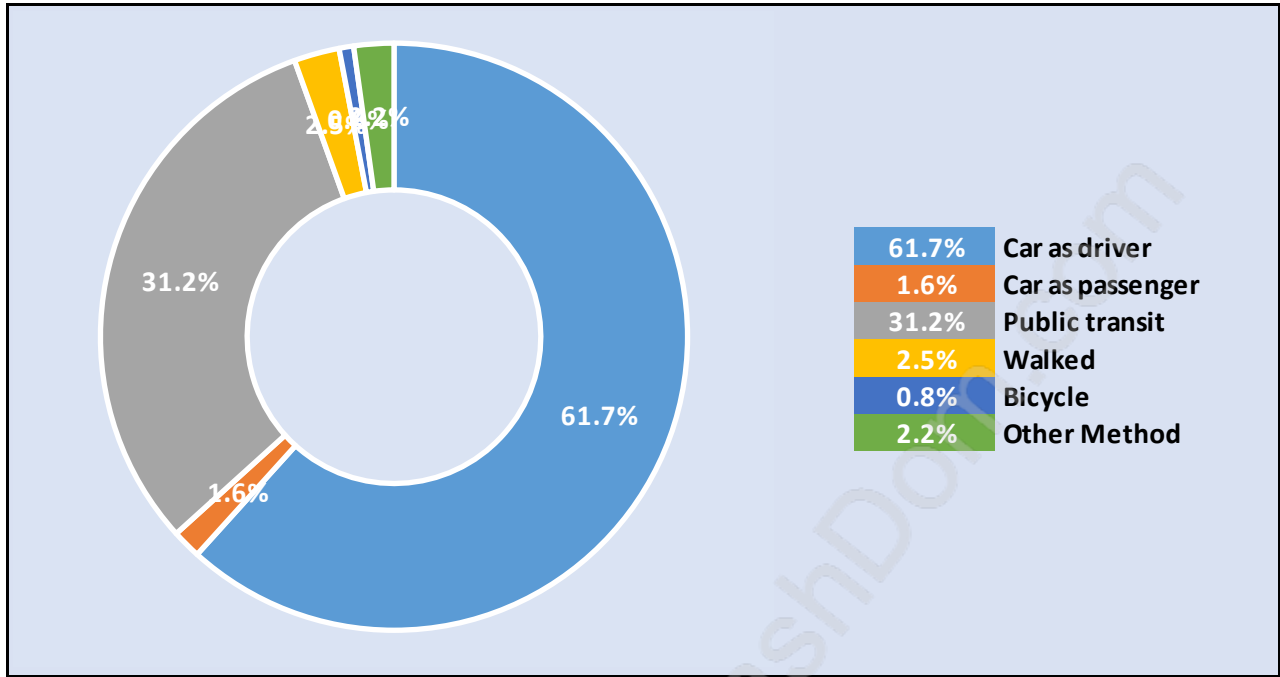

Households by Household Size in Quay

Total Number of Households - 2,526

Dwellings in Quay

Population Age 15+ in Quay

Labour Force by Occupation in Quay

Labour Force Participation in Quay

Travel To Work in (from) Quay