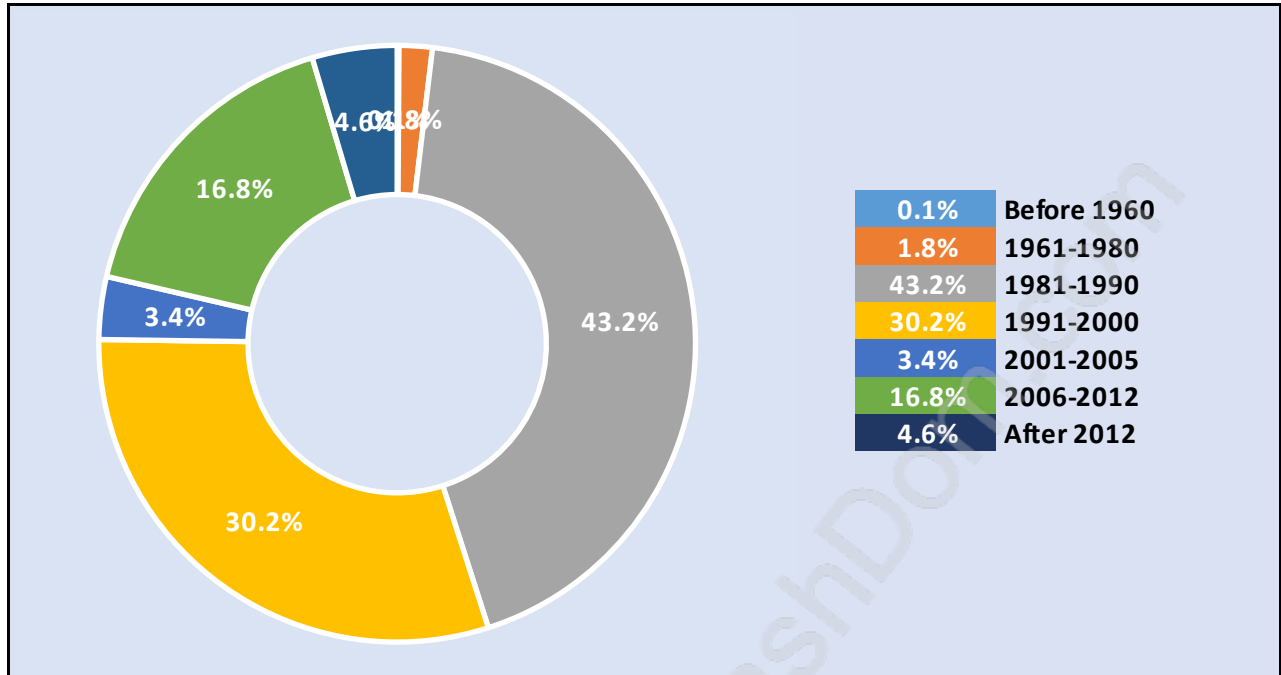

Private Dwellings by Period of Construction in Quay

Dominant Period of Construction - 1981-1990