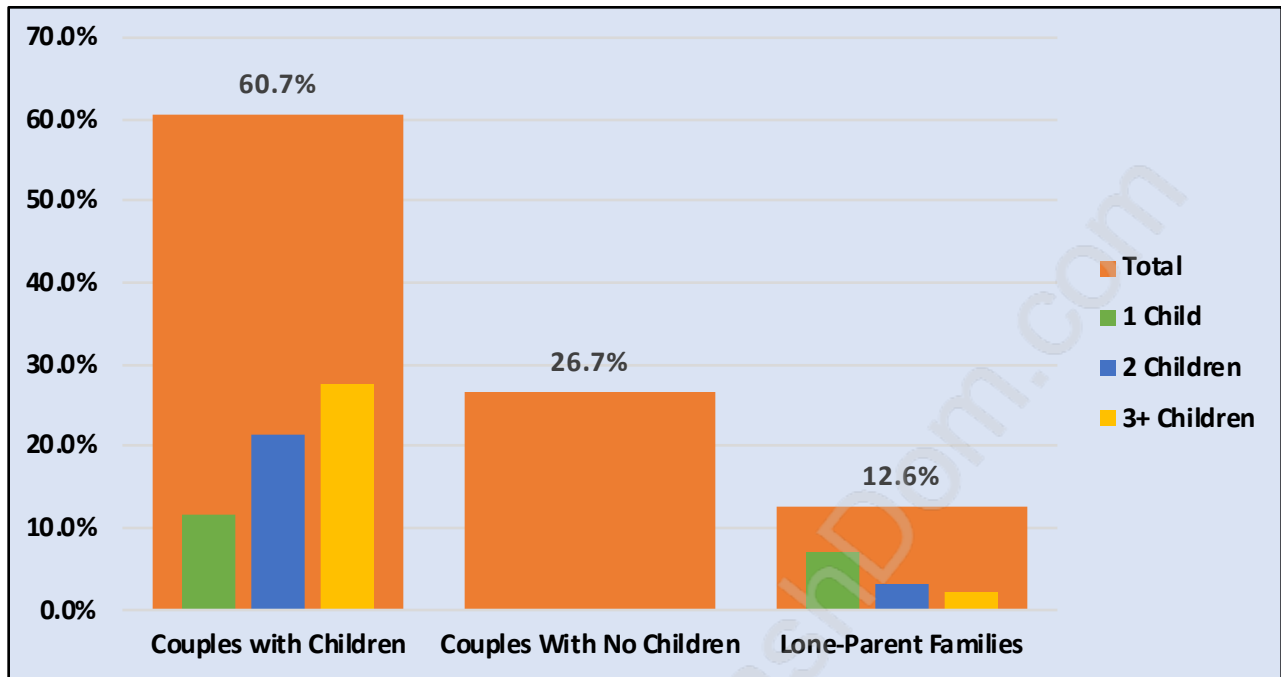

Queen Mary Park

July 2018

Population Trends in Queen Mary Park

Population by Age in Queen Mary Park

Population Age 15+ by Income Status in Queen Mary Park

Total Population Age 15 - 30,971

Households by Income in Queen Mary Park

Total Number of Households - 10,771 / Average Household Income - \$87,824

Families in Queen Mary Park

Average Persons per Family - 4

Children at Home in Queen Mary Park

Total Number of Children at Home - 13,989

Family Structure in Queen Mary Park

Total Number of Families - 8,554 / Average Persons per Family - 4.

Households by Household Size in Queen Mary Park

Total Number of Households - 10,771

Dwellings in Queen Mary Park