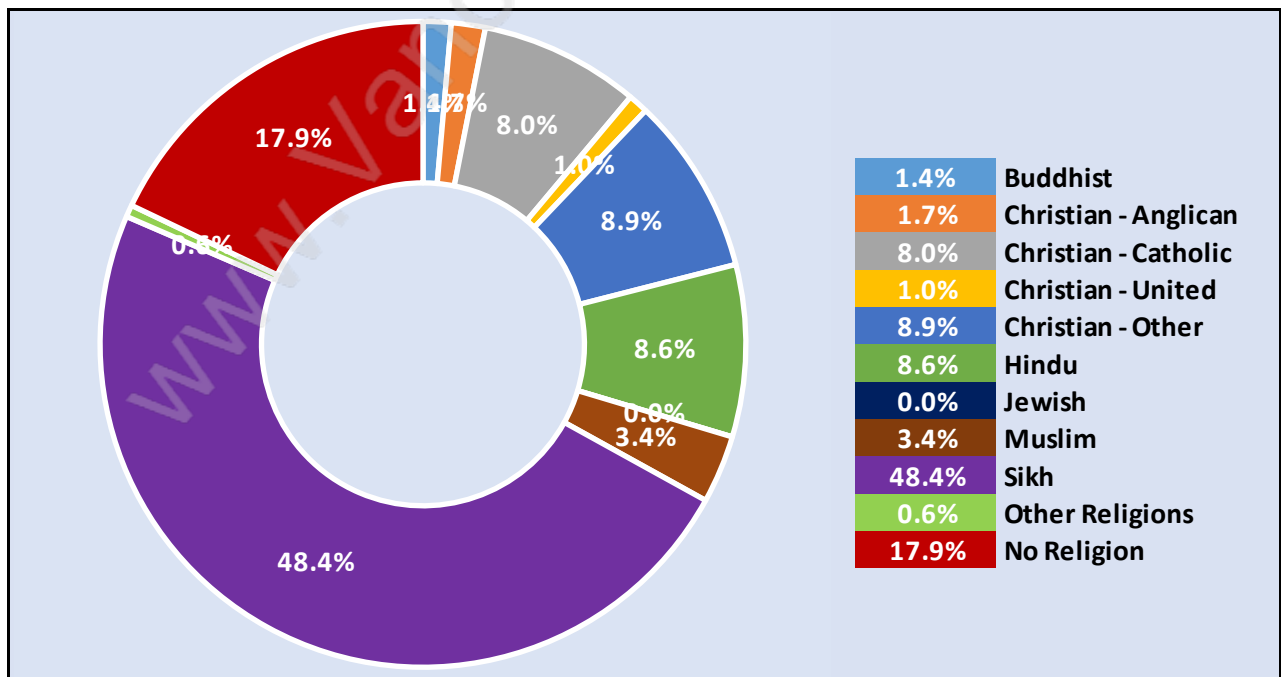

Dominant Bulding Type - Apartment, building low and high rise

Private Dwellings by Period of Construction in Queen Mary Park

Dominant Period of Construction - 1961-1980

Population by Religion in Queen Mary Park