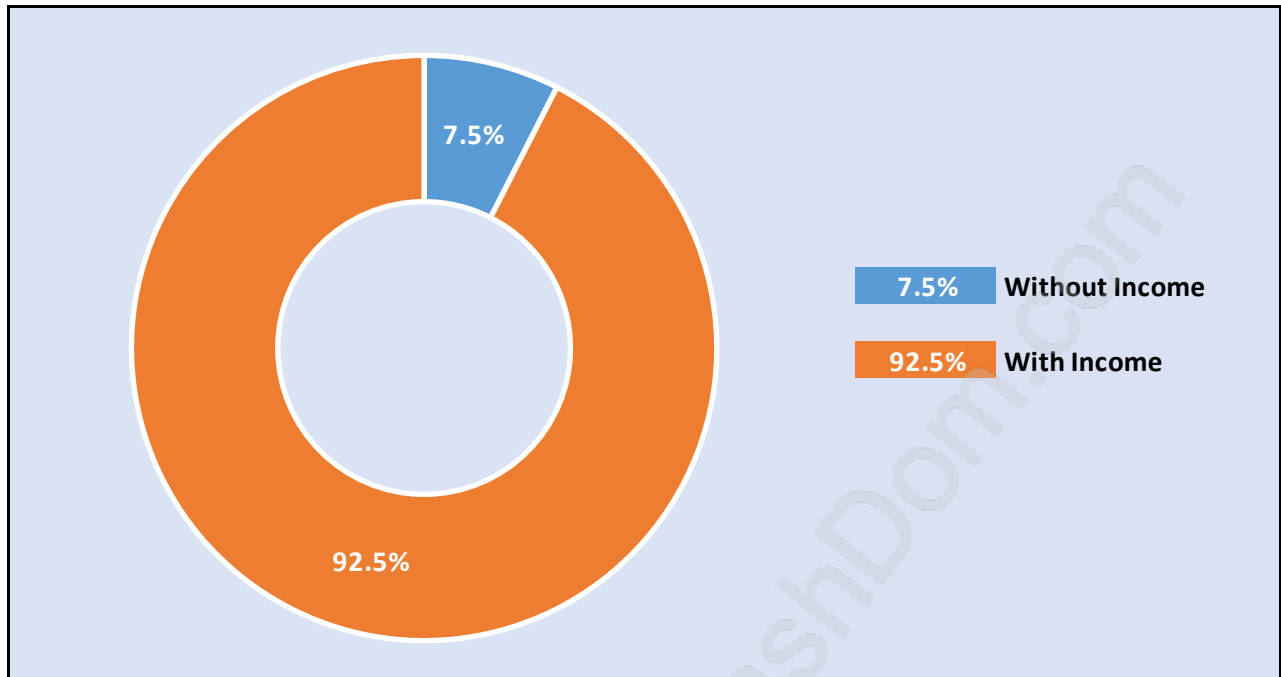

Queen Mary Park

July 2018

Population Trends in Queen Mary Park

Population by Age in Queen Mary Park

Population Age 15+ by Income Status in Queen Mary Park

Total Population Age 15 - 30,971

Households by Income in Queen Mary Park

Total Number of Households - 10,771 / Average Household Income - \$87,824

Families in Queen Mary Park

Average Persons per Family - 4

Children at Home in Queen Mary Park

Total Number of Children at Home - 13,989