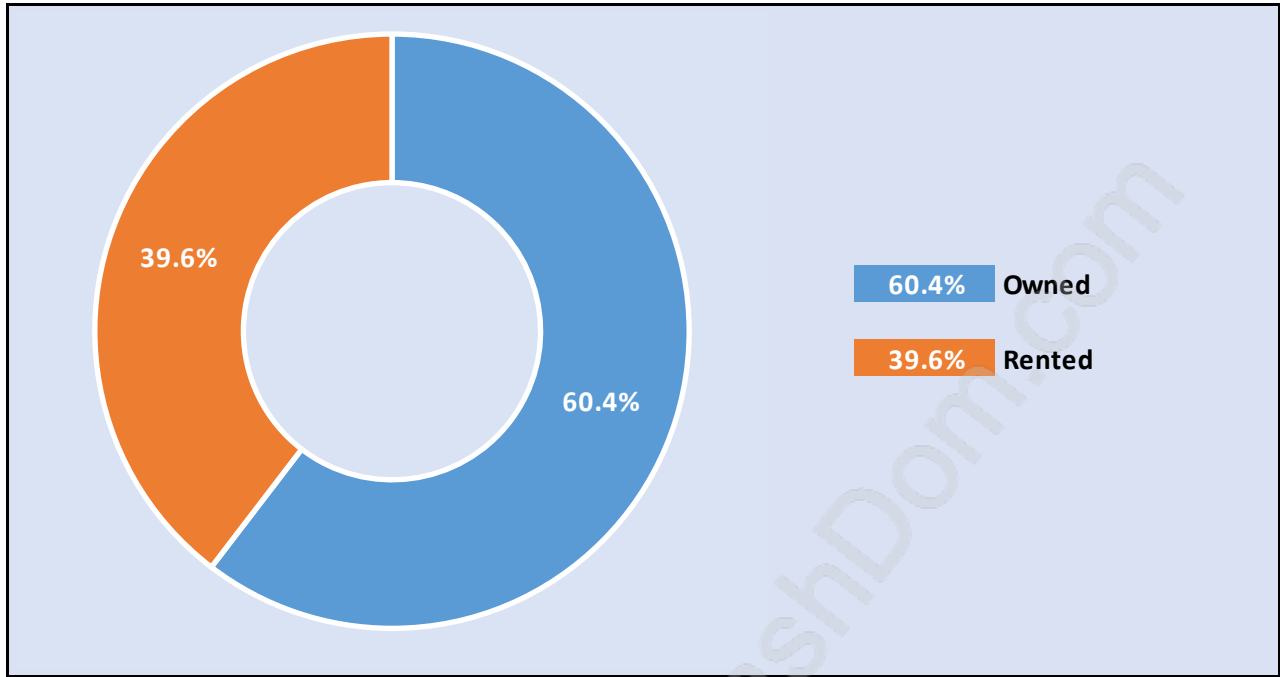

Family Structure in Queen Mary Park

Total Number of Families - 8,554 / Average Persons per Family - 4.

Households by Household Size in Queen Mary Park

Total Number of Households - 10,771

Dwellings in Queen Mary Park