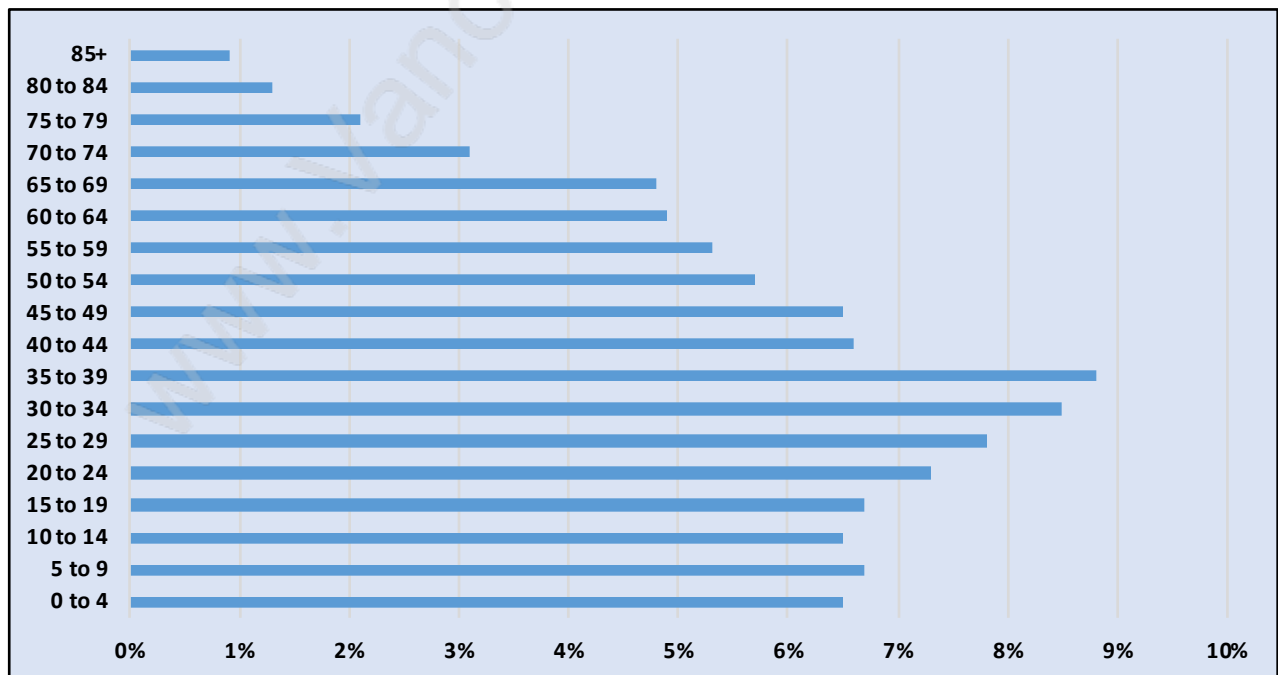

Queen Mary Park

July 2018

Population Trends in Queen Mary Park

Population by Age in Queen Mary Park

Population Age 15+ by Income Status in Queen Mary Park

Total Population Age 15 - 30,971

Households by Income in Queen Mary Park