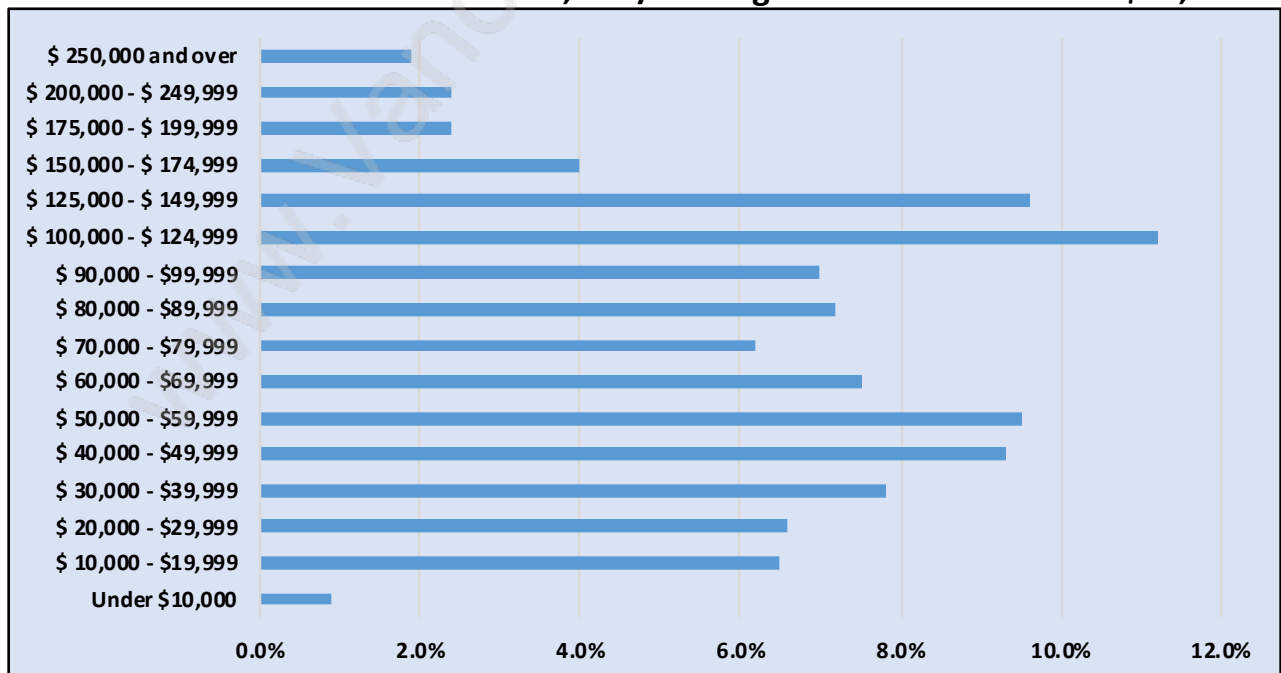

Households by Income in Queen Mary Park

Total Number of Households - 10,771 / Average Household Income - $87,824