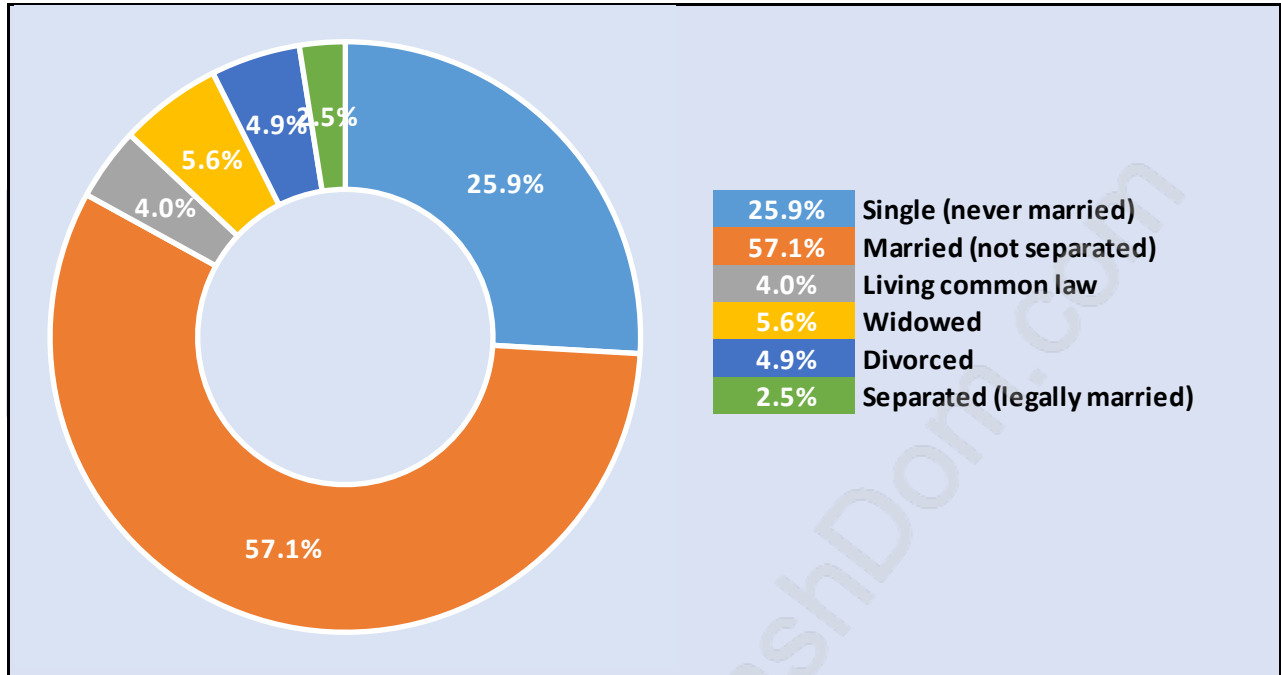

Queen Mary Park

July 2018

Population Trends in Queen Mary Park

Population by Age in Queen Mary Park

Population Age 15+ by Income Status in Queen Mary Park

Total Population Age 15 - 30,971

Households by Income in Queen Mary Park

Total Number of Households - 10,771 / Average Household Income - \$87,824

Families in Queen Mary Park

Average Persons per Family - 4

Children at Home in Queen Mary Park

Total Number of Children at Home - 13,989