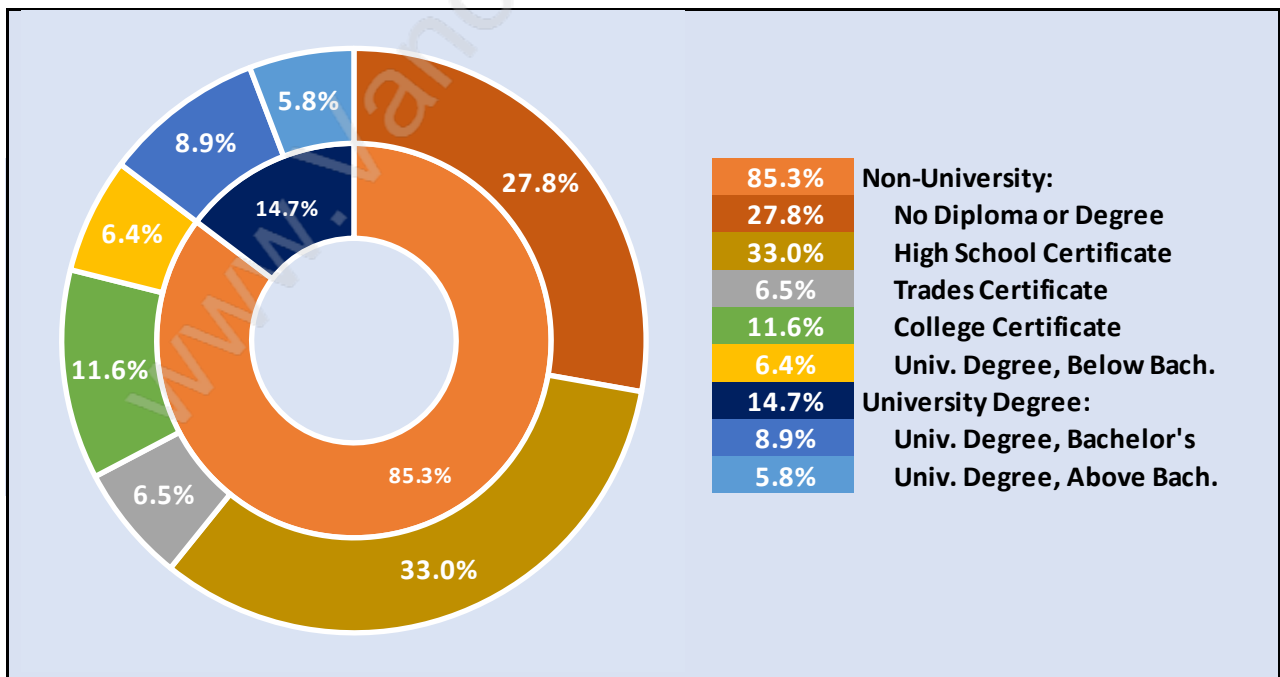

Population Age 15+ in Queen Mary Park