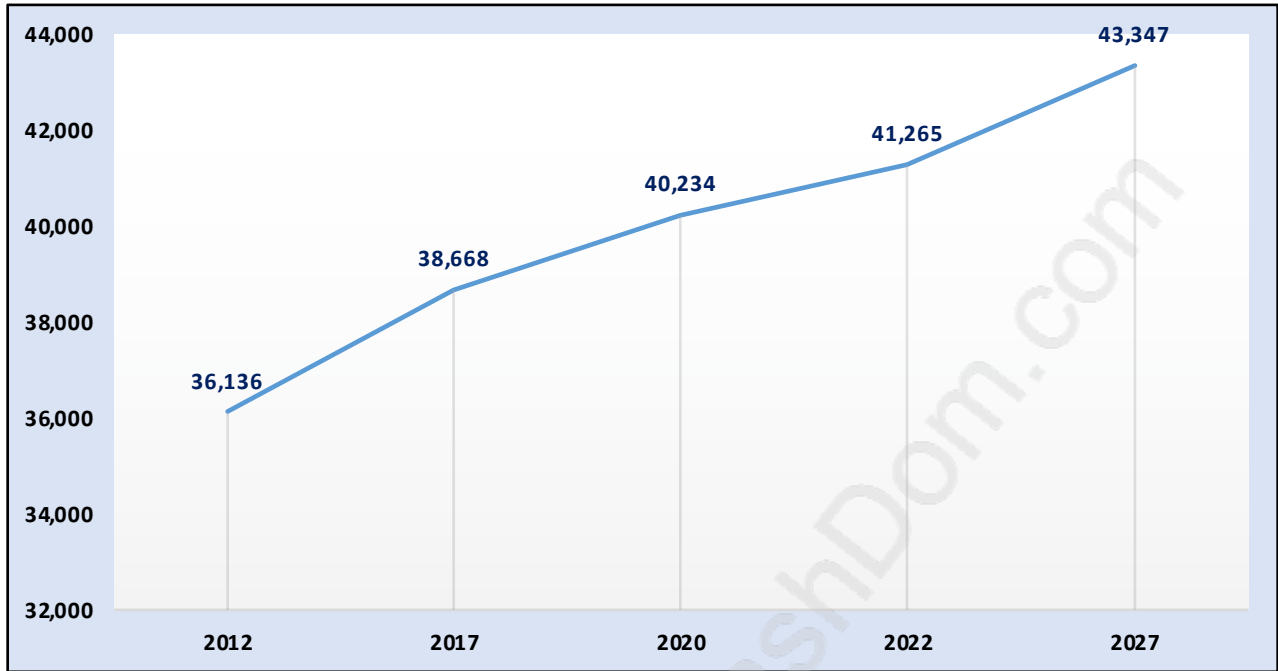

Queen Mary Park

July 2018

Population Trends in Queen Mary Park

Population by Age in Queen Mary Park

Population Age 15+ by Income Status in Queen Mary Park

Total Population Age 15 - 30,971

Households by Income in Queen Mary Park