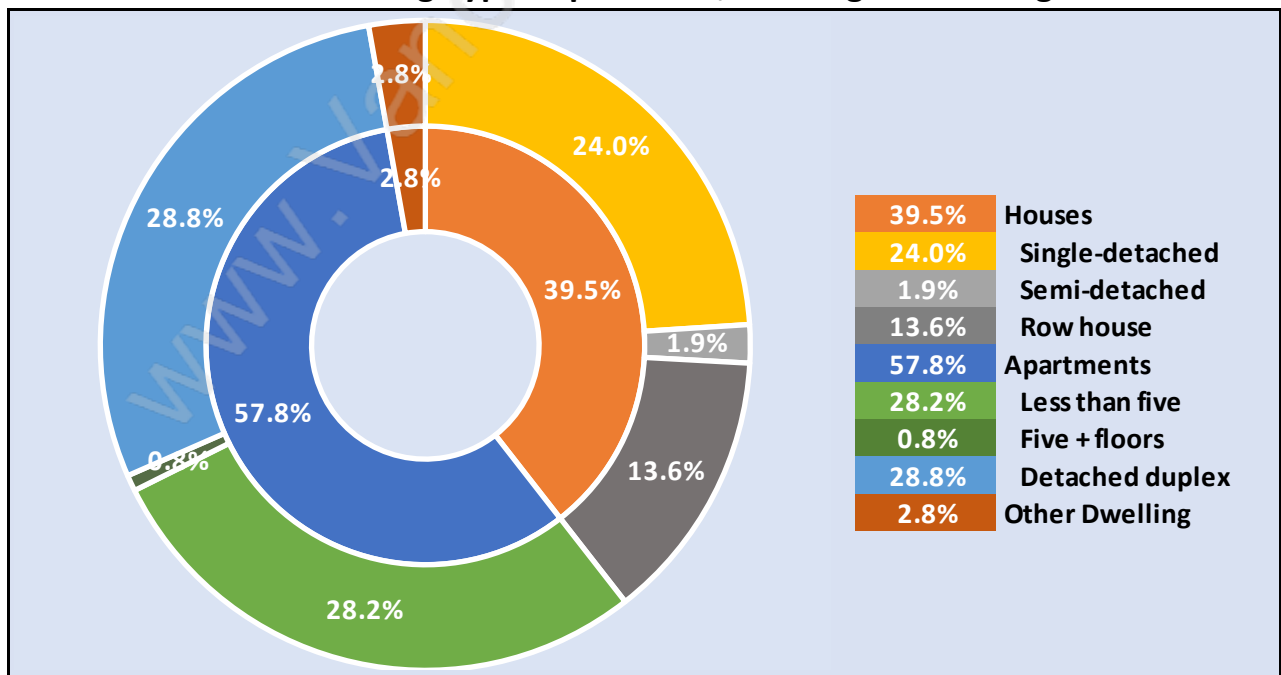

Occupied Dwellings by Structure Type in Queen Mary Park

Dominant Bulding Type - Apartment, building low and high rise