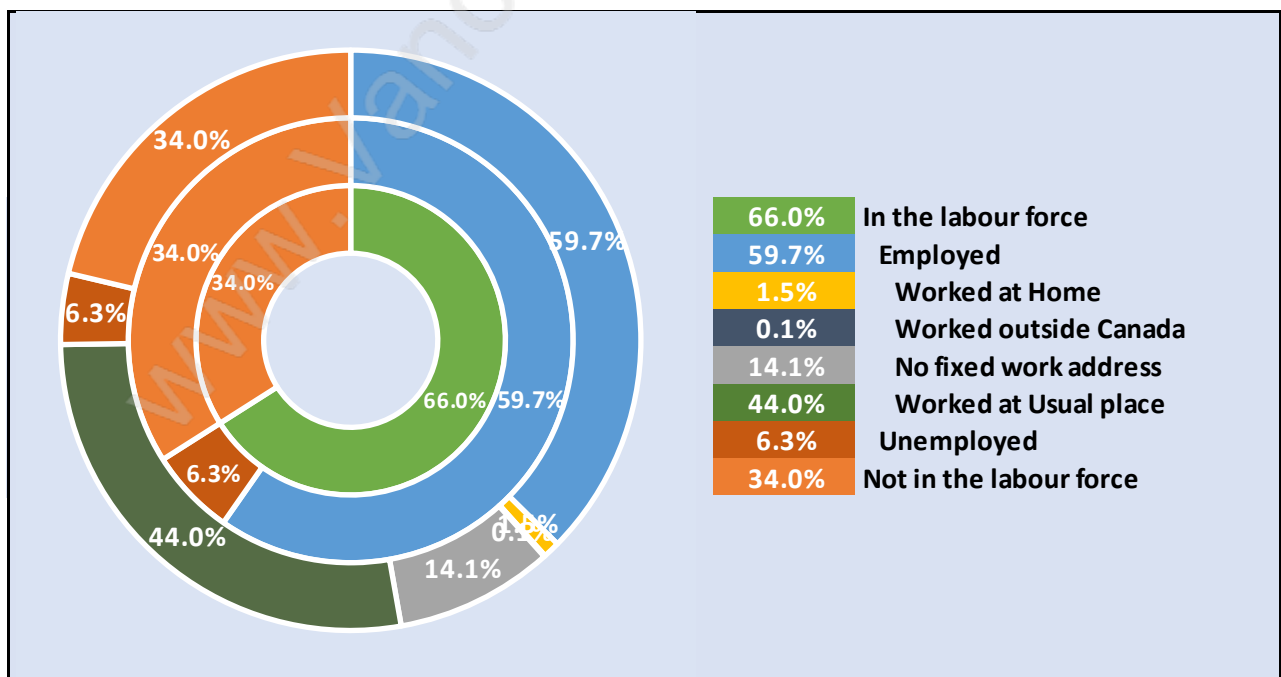

Family Structure in Queen Mary Park

Total Number of Families - 8,554 / Average Persons per Family - 4.

Households by Household Size in Queen Mary Park

Total Number of Households - 10,771

Dwellings in Queen Mary Park

Population Age 15+ in Queen Mary Park

Labour Force by Occupation in Queen Mary Park

Labour Force Participation in Queen Mary Park

Travel To Work in (from) Queen Mary Park

Occupied Dwellings by Structure Type in Queen Mary Park