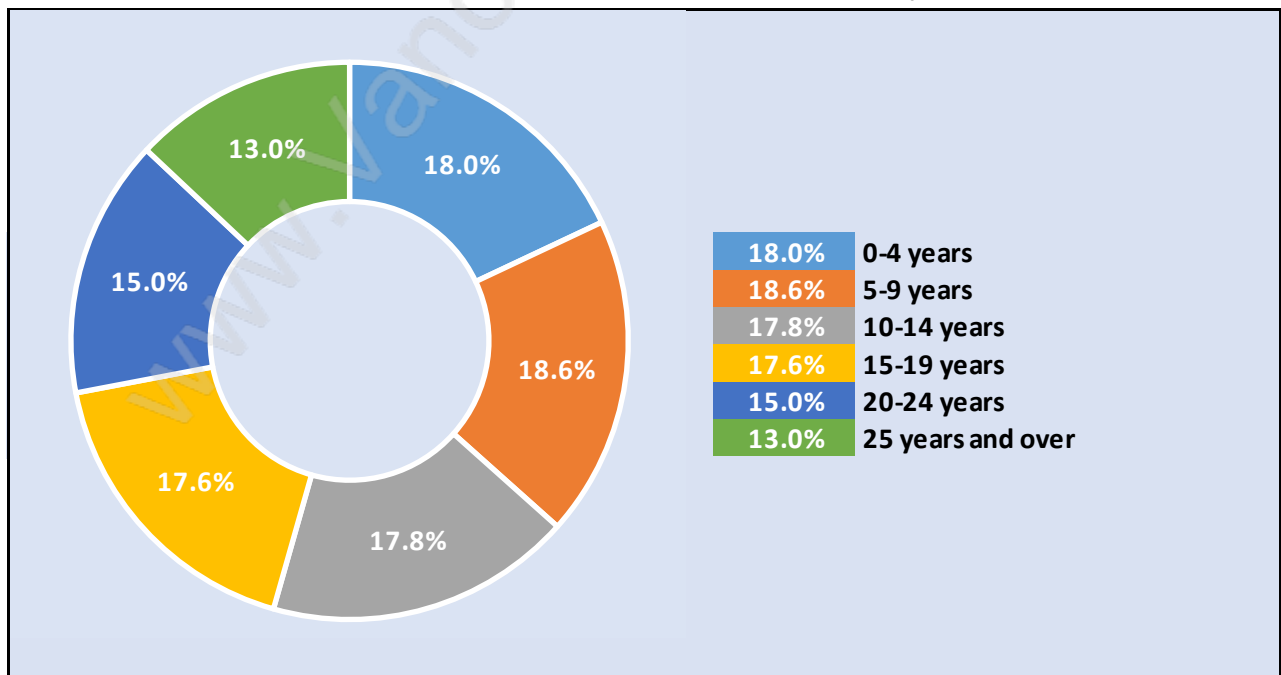

Queen Mary Park

July 2018

Population Trends in Queen Mary Park

Population by Age in Queen Mary Park

Population Age 15+ by Income Status in Queen Mary Park

Total Population Age 15 - 30,971

Households by Income in Queen Mary Park

Total Number of Households - 10,771 / Average Household Income - \$87,824

Families in Queen Mary Park

Average Persons per Family - 4

Children at Home in Queen Mary Park

Total Number of Children at Home - 13,989