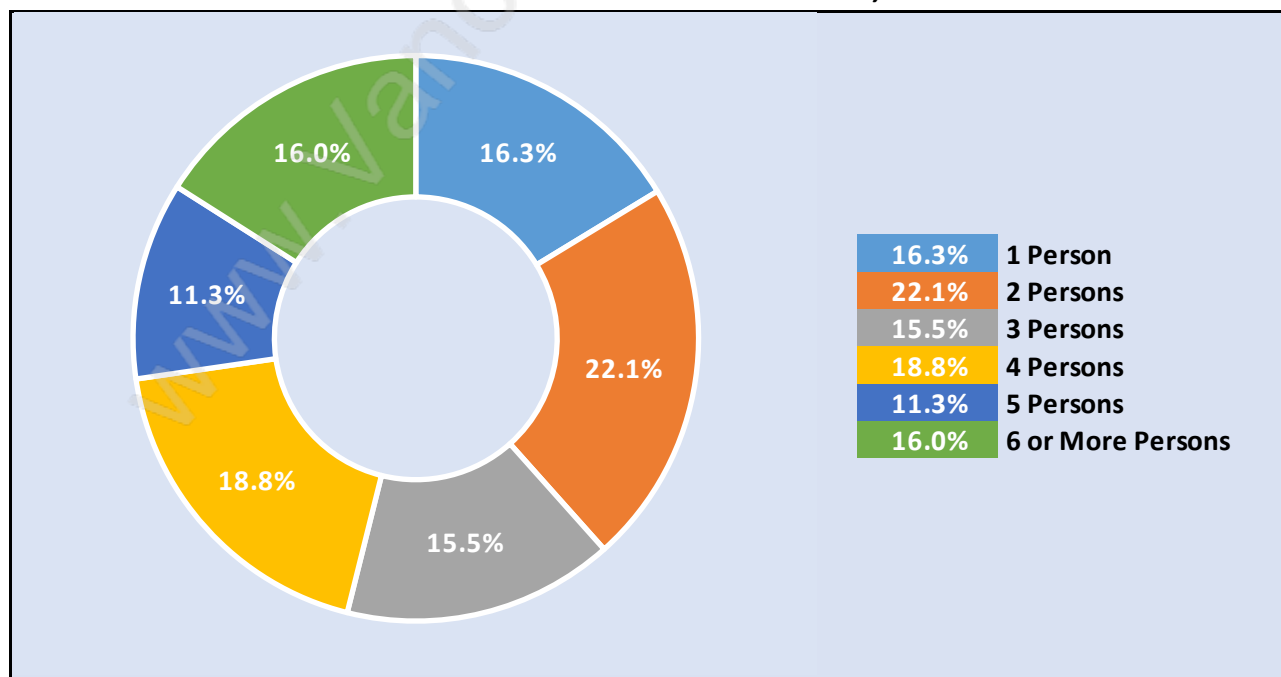

Queen Mary Park

July 2018

Population Trends in Queen Mary Park

Population by Age in Queen Mary Park

Population Age 15+ by Income Status in Queen Mary Park

Total Population Age 15 - 30,971

Households by Income in Queen Mary Park

Total Number of Households - 10,771 / Average Household Income - \$87,824

Families in Queen Mary Park

Average Persons per Family - 4

Children at Home in Queen Mary Park

Total Number of Children at Home - 13,989

Family Structure in Queen Mary Park

Total Number of Families - 8,554 / Average Persons per Family - 4.

Households by Household Size in Queen Mary Park

Total Number of Households - 10,771

Dwellings in Queen Mary Park