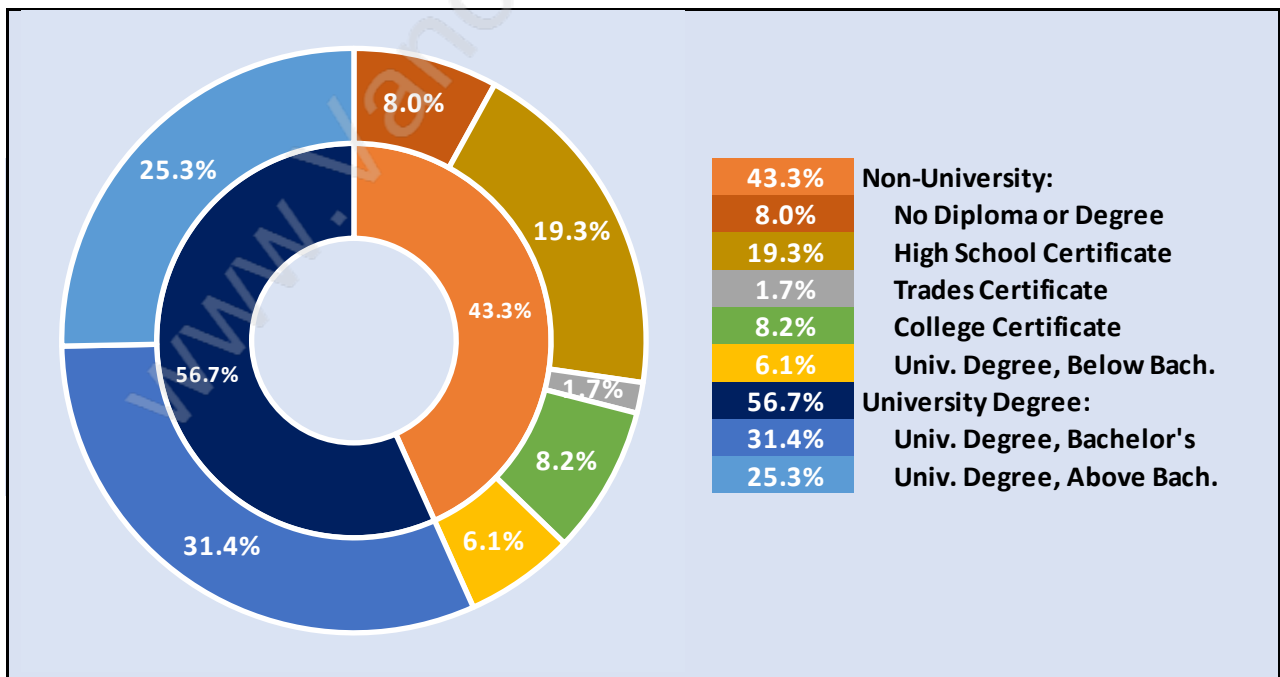

Queens

July 2018

Population Trends in Queens

Population by Age in Queens

Population Age 15+ by Income Status in Queens

Total Population Age 15 - 983

Households by Income in Queens

Total Number of Households - 382 / Average Household Income - \$270,638

Households by Household Size in Queens

Total Number of Households - 382

Dwellings in Queens

Population Age 15+ in Queens

Labour Force by Occupation in Queens

Labour Force Participation in Queens

Travel To Work in (from) Queens