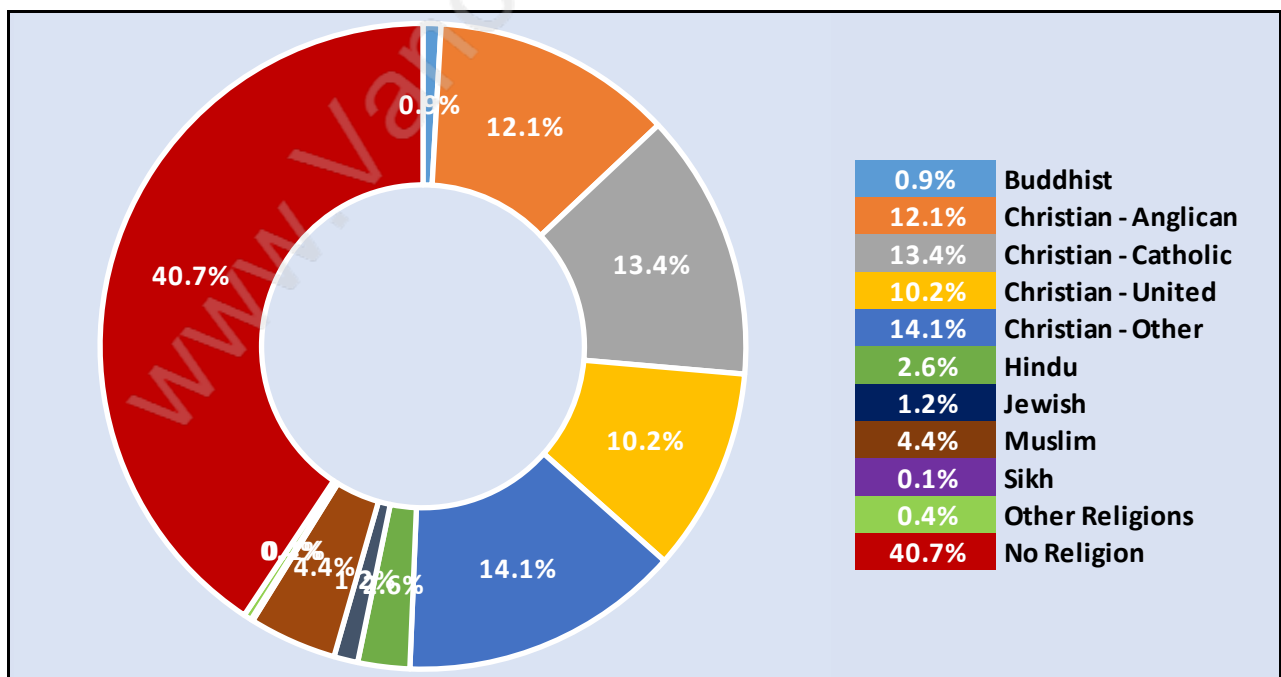

Occupied Dwellings by Structure Type in Queens

Dominant Bulding Type - Houses

Private Dwellings by Period of Construction in Queens

Dominant Period of Construction - Before 1960

Population by Religion in Queens