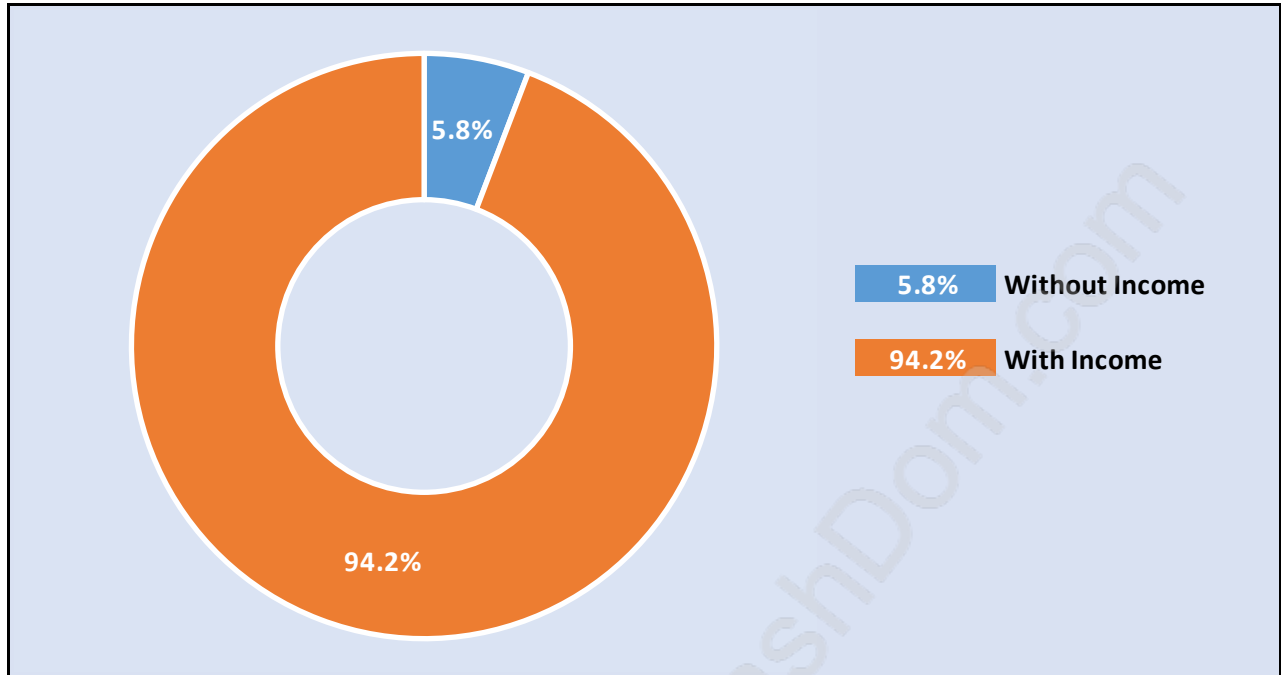

Queens

July 2018

Population Trends in Queens

Population by Age in Queens

Population Age 15+ by Income Status in Queens

Total Population Age 15 - 983

Households by Income in Queens

Total Number of Households - 382 / Average Household Income - \$270,638

Families in Queens

Average Persons per Family - 3.1

Children at Home in Queens

Total Number of Children at Home - 365

Family Structure in Queens

Total Number of Families - 314 / Average Persons per Family - 3.1