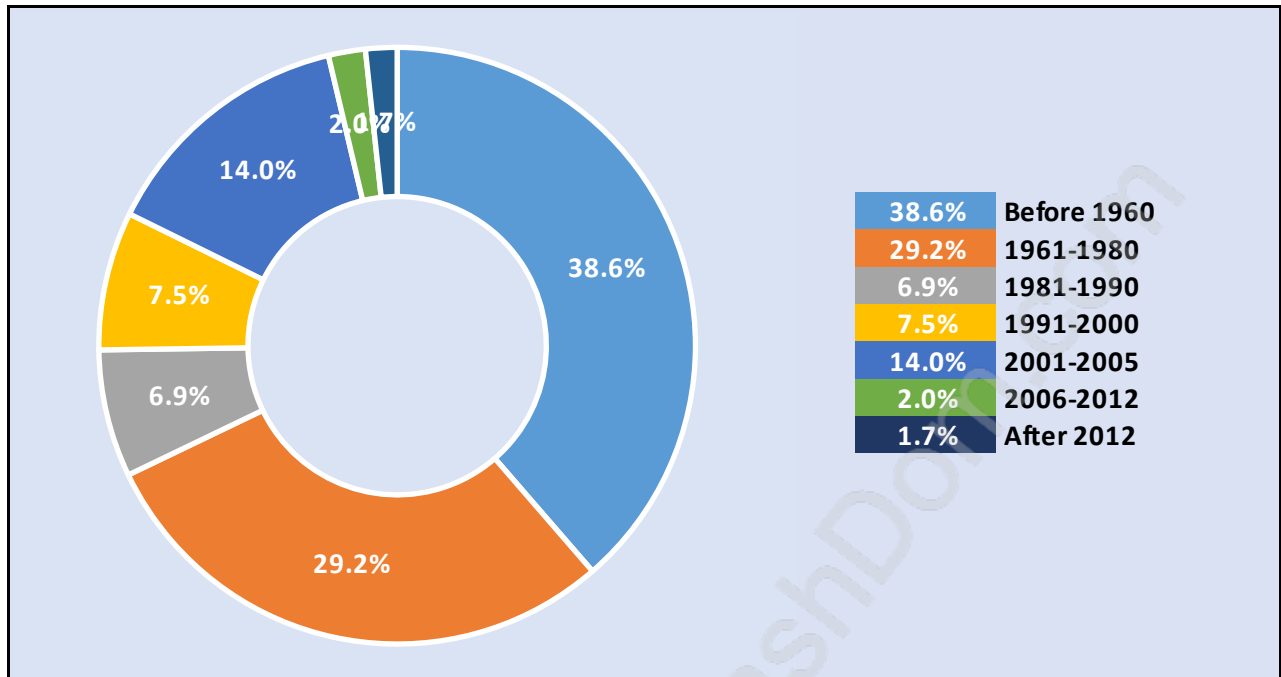

Private Dwellings by Period of Construction in Queens

Dominant Period of Construction - Before 1960