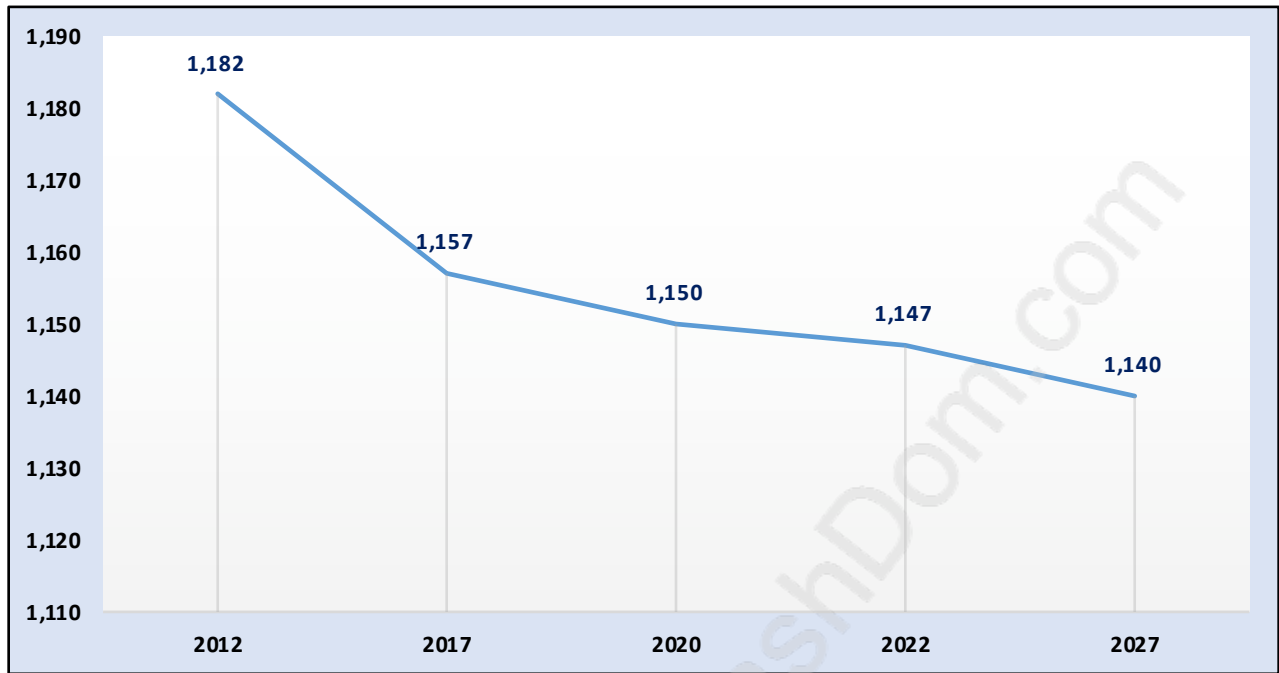

Queens

July 2018

Population Trends in Queens

Population by Age in Queens

Population Age 15+ by Income Status in Queens

Total Population Age 15 - 983

Households by Income in Queens

Total Number of Households - 382 / Average Household Income - \$270,638

Families in Queens

Average Persons per Family - 3.1

Children at Home in Queens

Total Number of Children at Home - 365

Family Structure in Queens

Total Number of Families - 314 / Average Persons per Family - 3.1