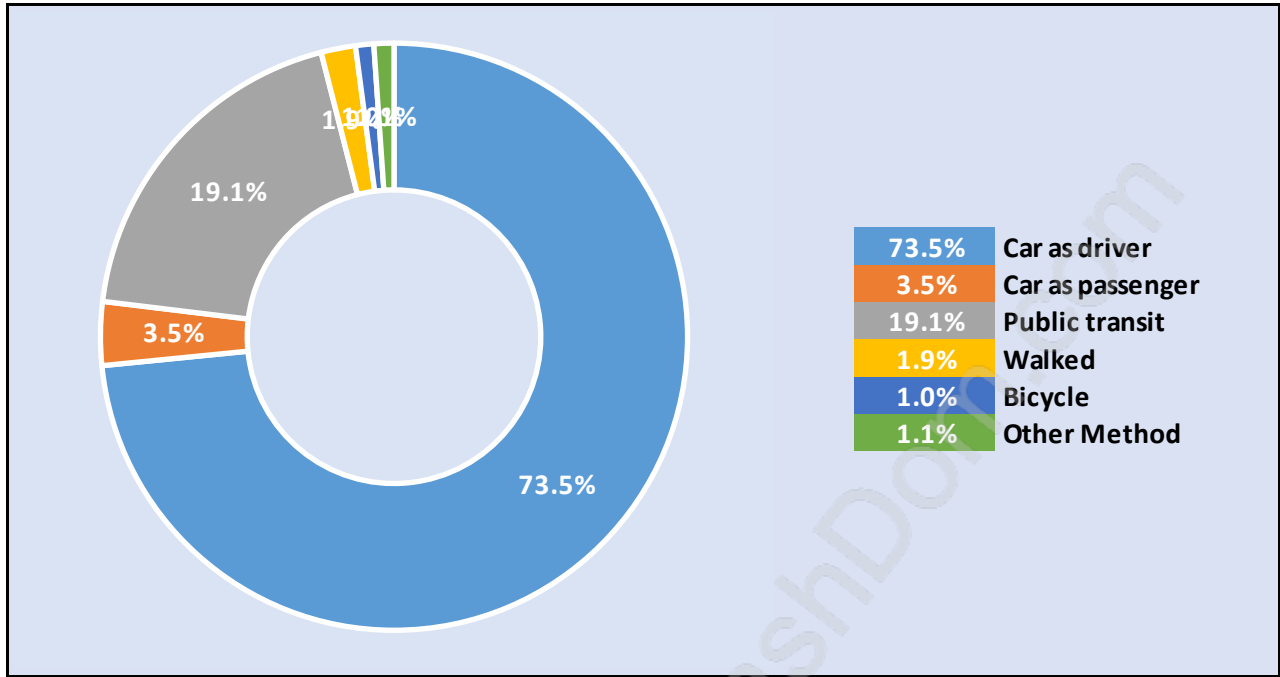

Travel To Work in (from) Queens