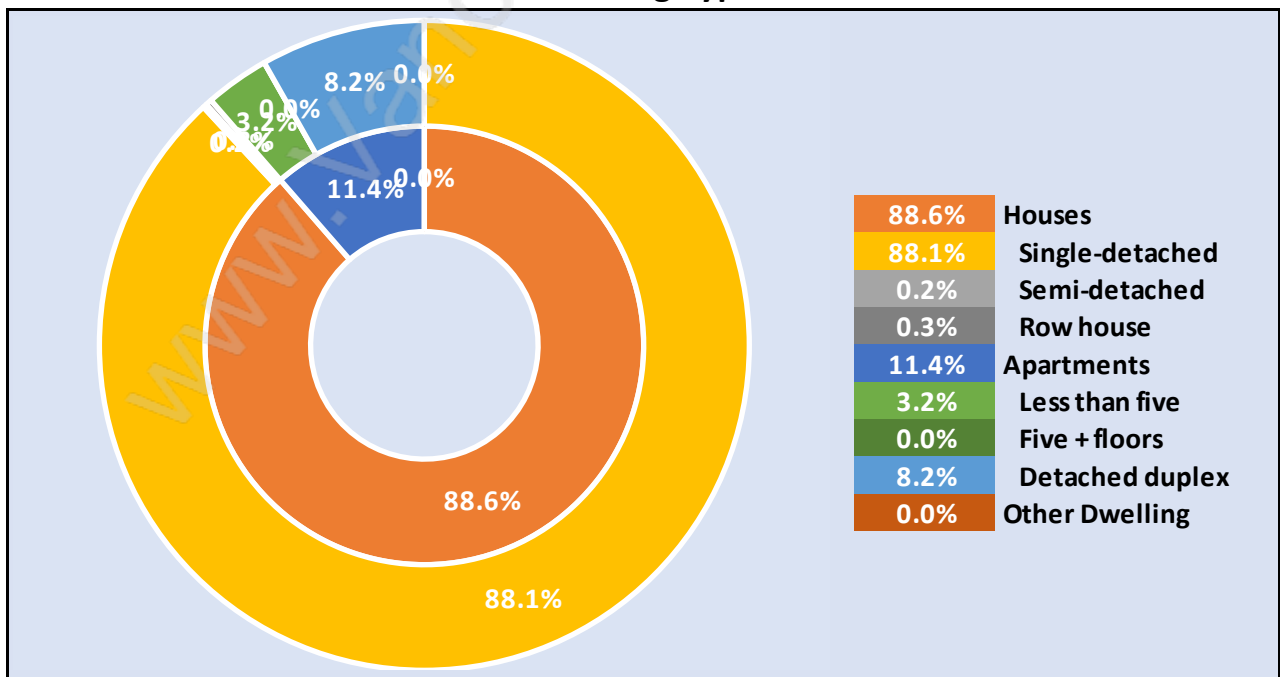

Queens

July 2018

Population Trends in Queens

Population by Age in Queens

Population Age 15+ by Income Status in Queens

Total Population Age 15 - 983

Households by Income in Queens

Total Number of Households - 382 / Average Household Income - \$270,638

Families in Queens

Average Persons per Family - 3.1

Children at Home in Queens

Total Number of Children at Home - 365

Family Structure in Queens

Total Number of Families - 314 / Average Persons per Family - 3.1

Households by Household Size in Queens

Total Number of Households - 382

Dwellings in Queens

Population Age 15+ in Queens

Labour Force by Occupation in Queens

Labour Force Participation in Queens

Travel To Work in (from) Queens

Occupied Dwellings by Structure Type in Queens

Dominant Bulding Type - Houses

Private Dwellings by Period of Construction in Queens

Dominant Period of Construction - Before 1960

Population by Religion in Queens