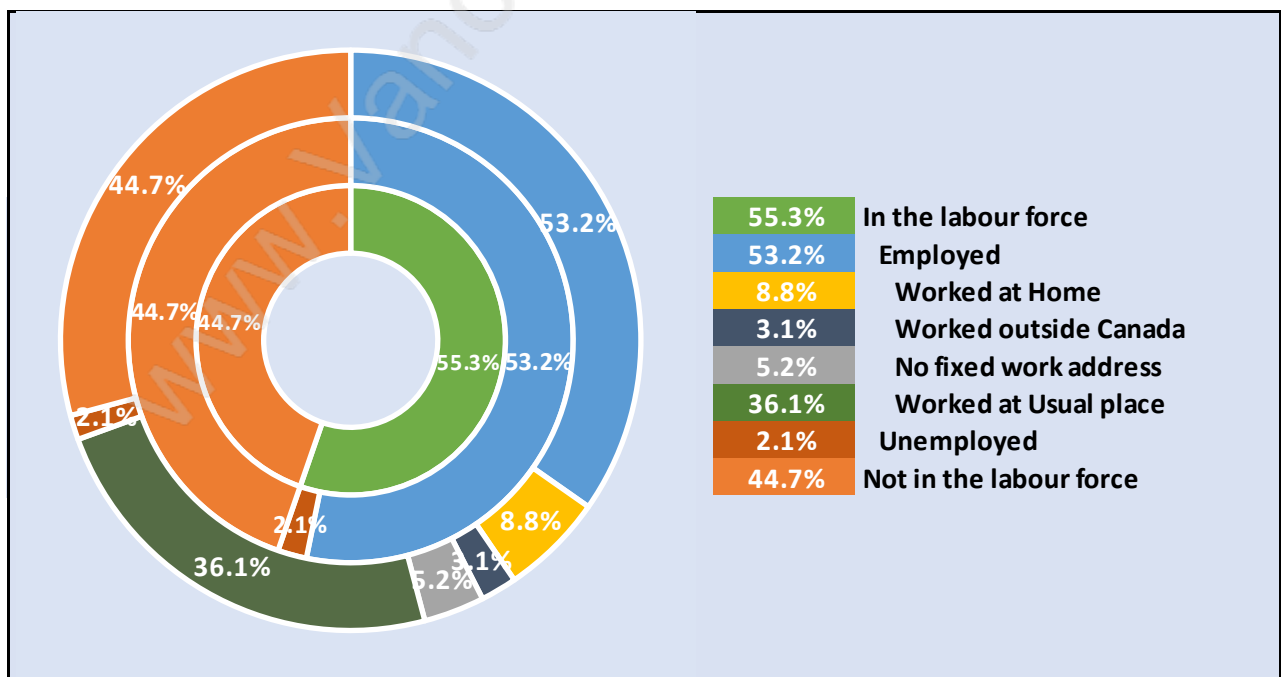

Queens

July 2018

Population Trends in Queens

Population by Age in Queens

Population Age 15+ by Income Status in Queens

Total Population Age 15 - 983

Households by Income in Queens

Total Number of Households - 382 / Average Household Income - \$270,638

Households by Household Size in Queens

Total Number of Households - 382

Dwellings in Queens

Population Age 15+ in Queens

Labour Force by Occupation in Queens

Labour Force Participation in Queens

Travel To Work in (from) Queens