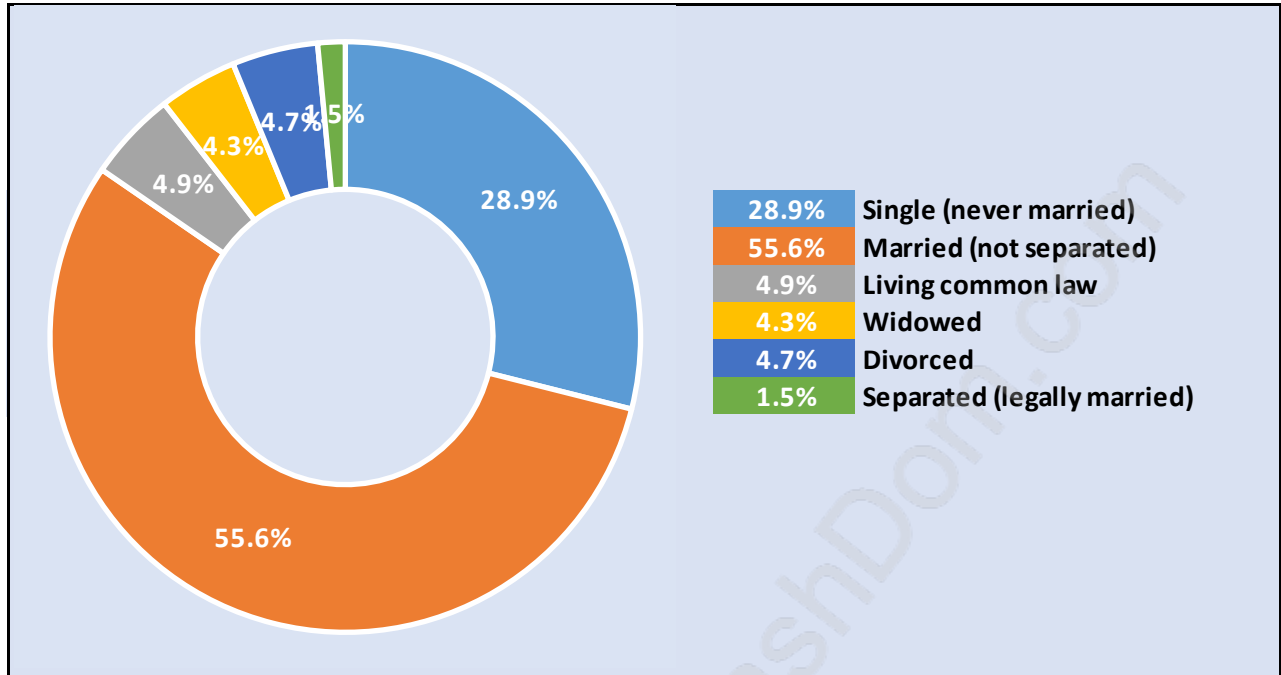

Queens

July 2018

Population Trends in Queens

Population by Age in Queens

Population Age 15+ by Income Status in Queens

Total Population Age 15 - 983

Households by Income in Queens

Total Number of Households - 382 / Average Household Income - \$270,638

Families in Queens

Average Persons per Family - 3.1

Children at Home in Queens

Total Number of Children at Home - 365

Family Structure in Queens

Total Number of Families - 314 / Average Persons per Family - 3.1

Households by Household Size in Queens

Total Number of Households - 382

Dwellings in Queens

Population Age 15+ in Queens

Labour Force by Occupation in Queens

Labour Force Participation in Queens

Travel To Work in (from) Queens