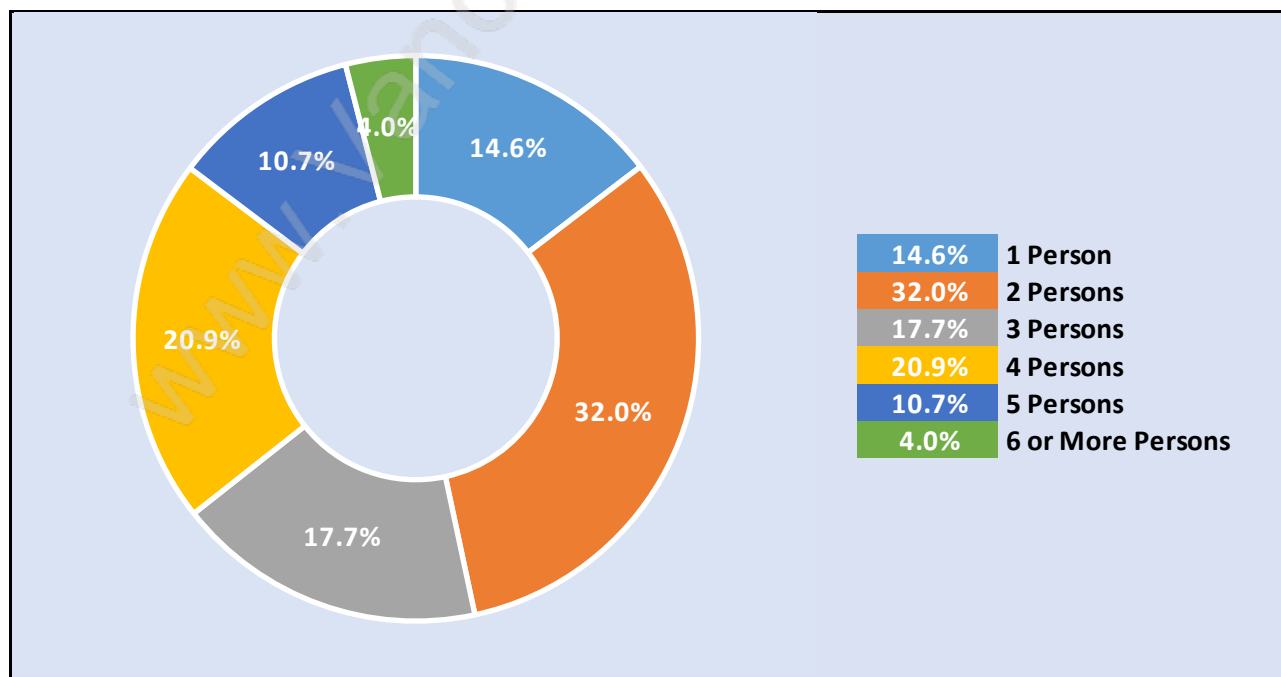

Queens

July 2018

Population Trends in Queens

Population by Age in Queens

Population Age 15+ by Income Status in Queens

Total Population Age 15 - 983

Households by Income in Queens

Total Number of Households - 382 / Average Household Income - \$270,638

Families in Queens

Average Persons per Family - 3.1

Children at Home in Queens

Total Number of Children at Home - 365

Family Structure in Queens

Total Number of Families - 314 / Average Persons per Family - 3.1

Households by Household Size in Queens

Total Number of Households - 382

Dwellings in Queens

Population Age 15+ in Queens

Labour Force by Occupation in Queens

Labour Force Participation in Queens

Travel To Work in (from) Queens