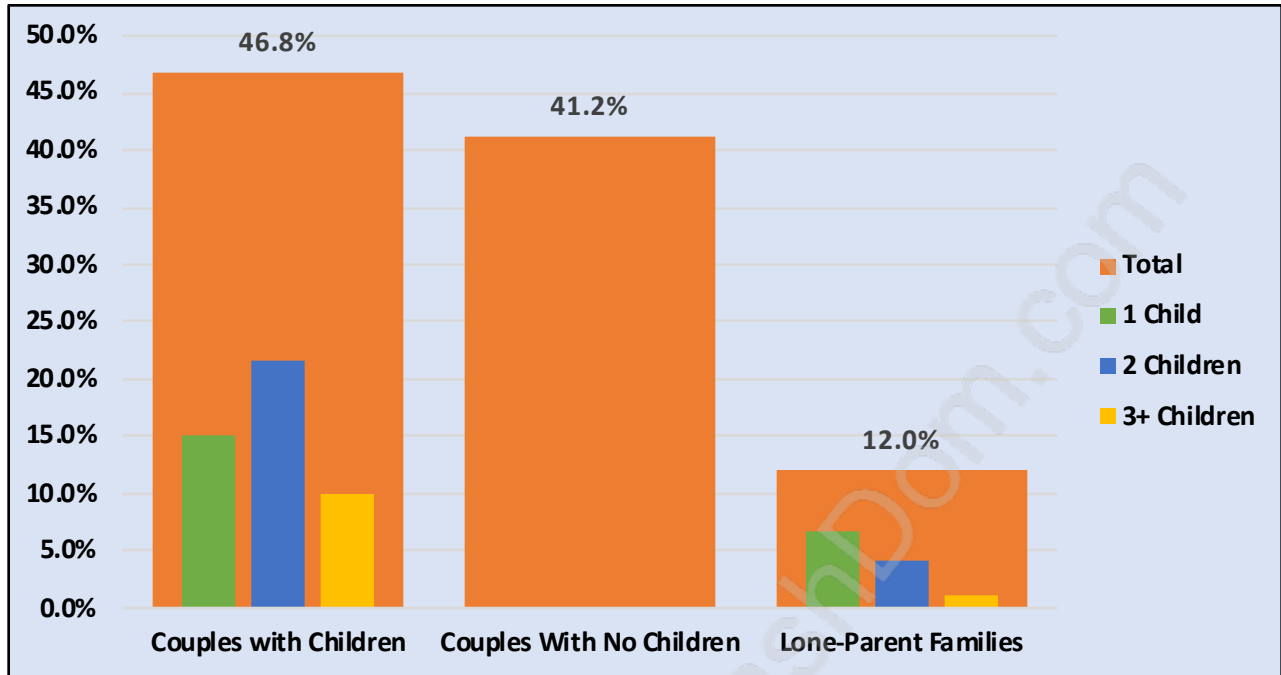

Queens

July 2018

Population Trends in Queens

Population by Age in Queens

Population Age 15+ by Income Status in Queens

Total Population Age 15 - 983

Households by Income in Queens

Total Number of Households - 382 / Average Household Income - \$270,638

Families in Queens

Average Persons per Family - 3.1

Children at Home in Queens

Total Number of Children at Home - 365

Family Structure in Queens

Total Number of Families - 314 / Average Persons per Family - 3.1