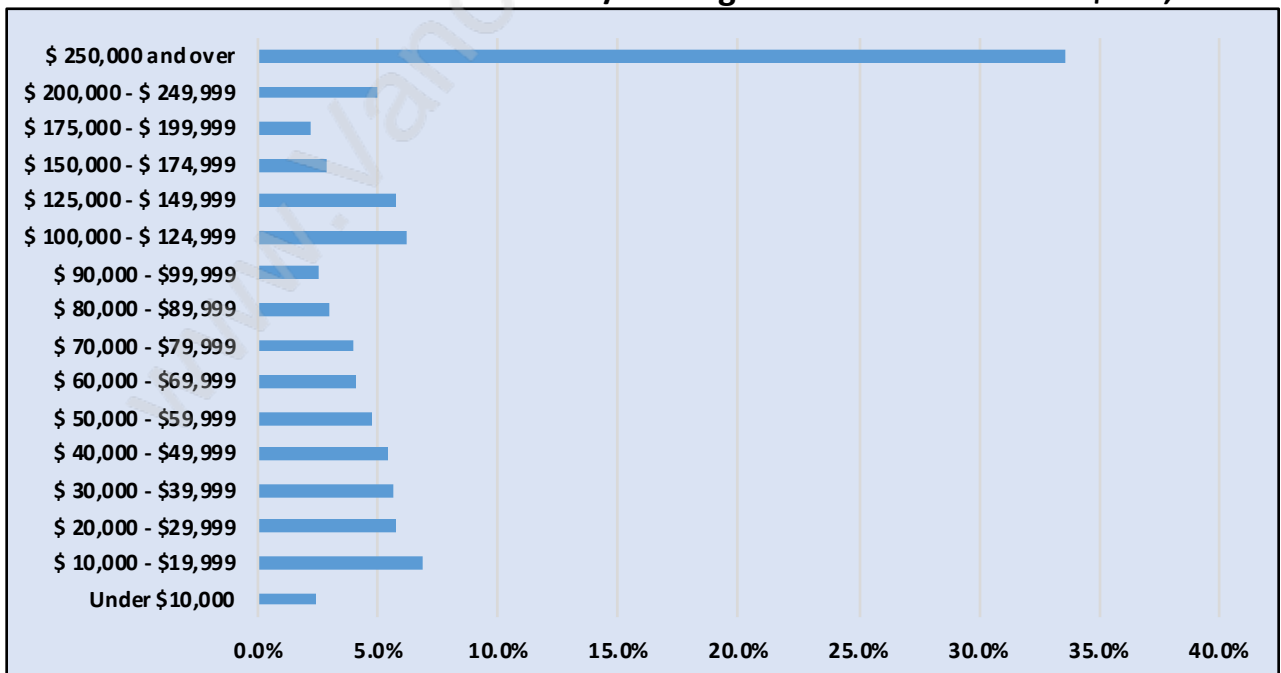

Queens

July 2018

Population Trends in Queens

Population by Age in Queens

Population Age 15+ by Income Status in Queens

Total Population Age 15 - 983

Households by Income in Queens

Total Number of Households - 382 / Average Household Income - \$270,638

Families in Queens

Average Persons per Family - 3.1

Children at Home in Queens

Total Number of Children at Home - 365

Family Structure in Queens

Total Number of Families - 314 / Average Persons per Family - 3.1