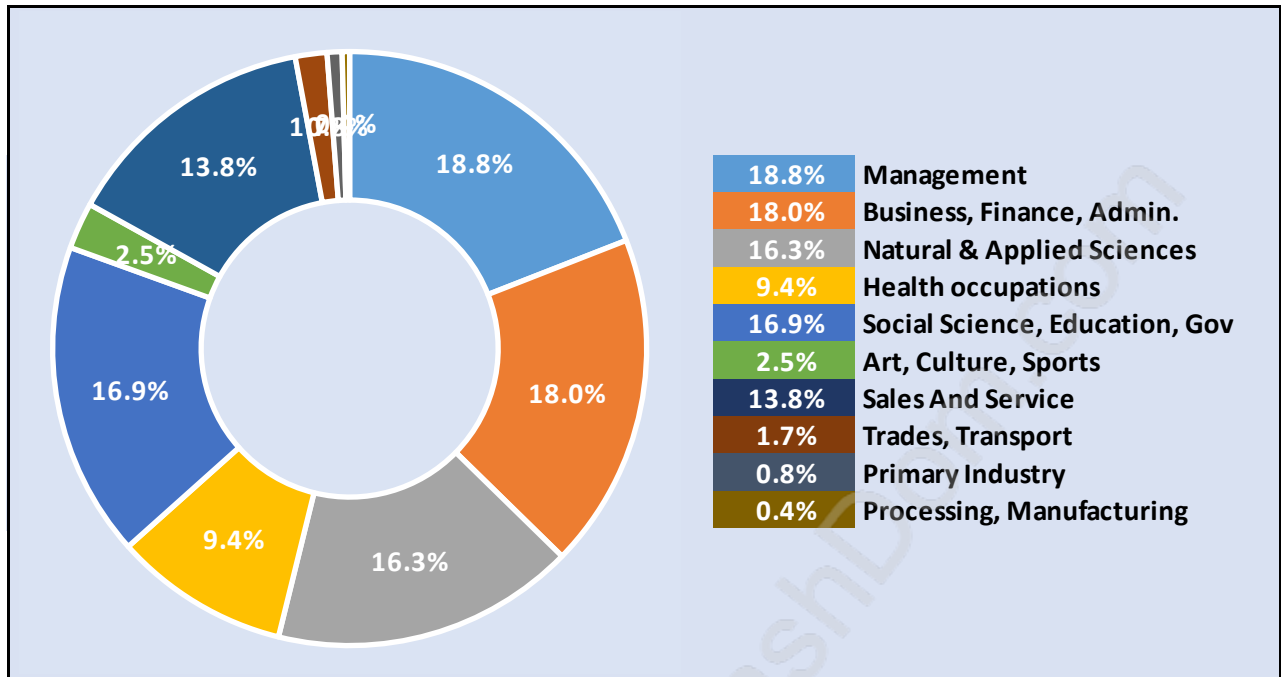

Labour Force by Occupation in Queens