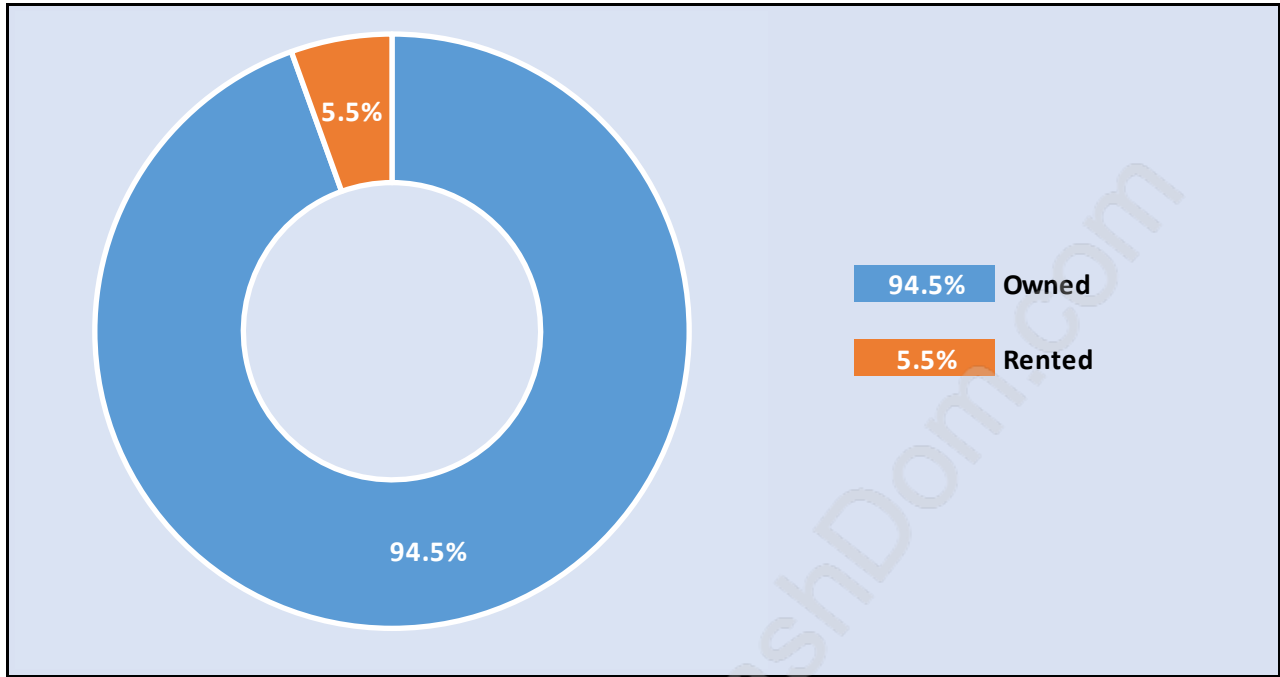

Queens

July 2018

Population Trends in Queens

Population by Age in Queens

Population Age 15+ by Income Status in Queens

Total Population Age 15 - 983

Households by Income in Queens

Total Number of Households - 382 / Average Household Income - \$270,638

Families in Queens

Average Persons per Family - 3.1

Children at Home in Queens

Total Number of Children at Home - 365

Family Structure in Queens

Total Number of Families - 314 / Average Persons per Family - 3.1

Households by Household Size in Queens

Total Number of Households - 382

Dwellings in Queens

Population Age 15+ in Queens

Labour Force by Occupation in Queens

Labour Force Participation in Queens

Travel To Work in (from) Queens