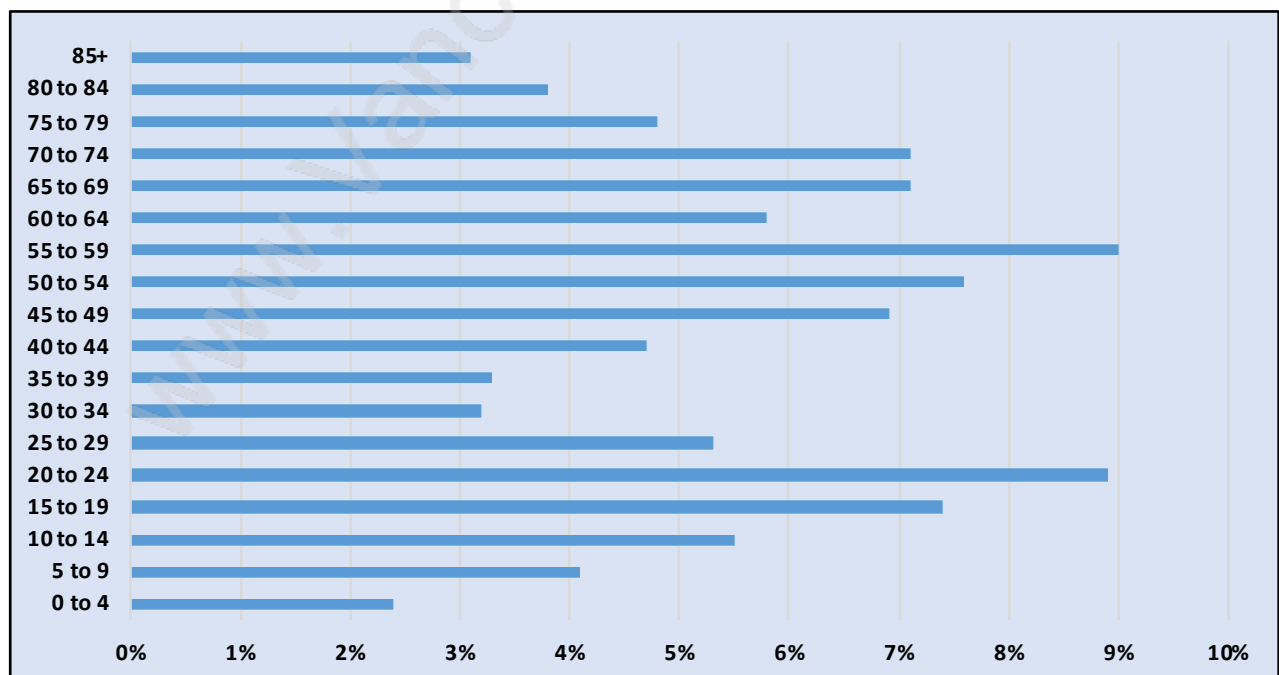

Queens

July 2018

Population Trends in Queens

Population by Age in Queens

Population Age 15+ by Income Status in Queens

Total Population Age 15 - 983

Households by Income in Queens

Total Number of Households - 382 / Average Household Income - \$270,638

Families in Queens

Average Persons per Family - 3.1

Children at Home in Queens

Total Number of Children at Home - 365

Family Structure in Queens

Total Number of Families - 314 / Average Persons per Family - 3.1