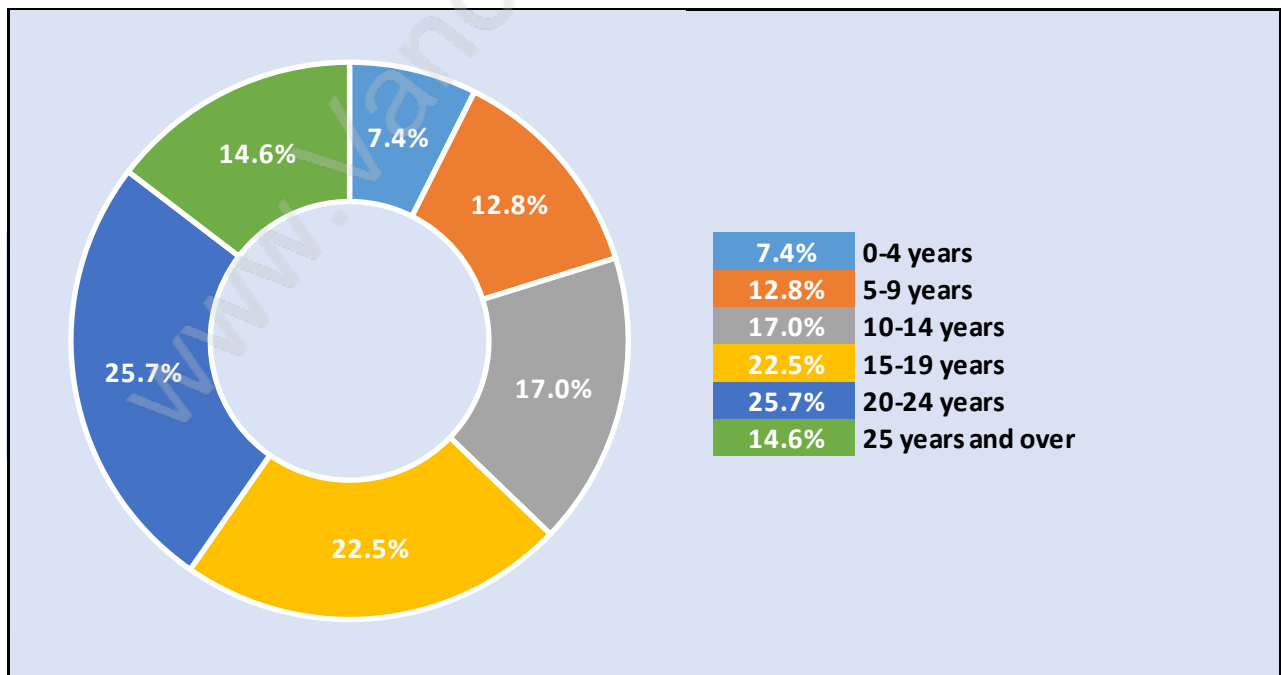

Queens

July 2018

Population Trends in Queens

Population by Age in Queens

Population Age 15+ by Income Status in Queens

Total Population Age 15 - 983

Households by Income in Queens

Total Number of Households - 382 / Average Household Income - \$270,638

Families in Queens

Average Persons per Family - 3.1

Children at Home in Queens

Total Number of Children at Home - 365

Family Structure in Queens

Total Number of Families - 314 / Average Persons per Family - 3.1