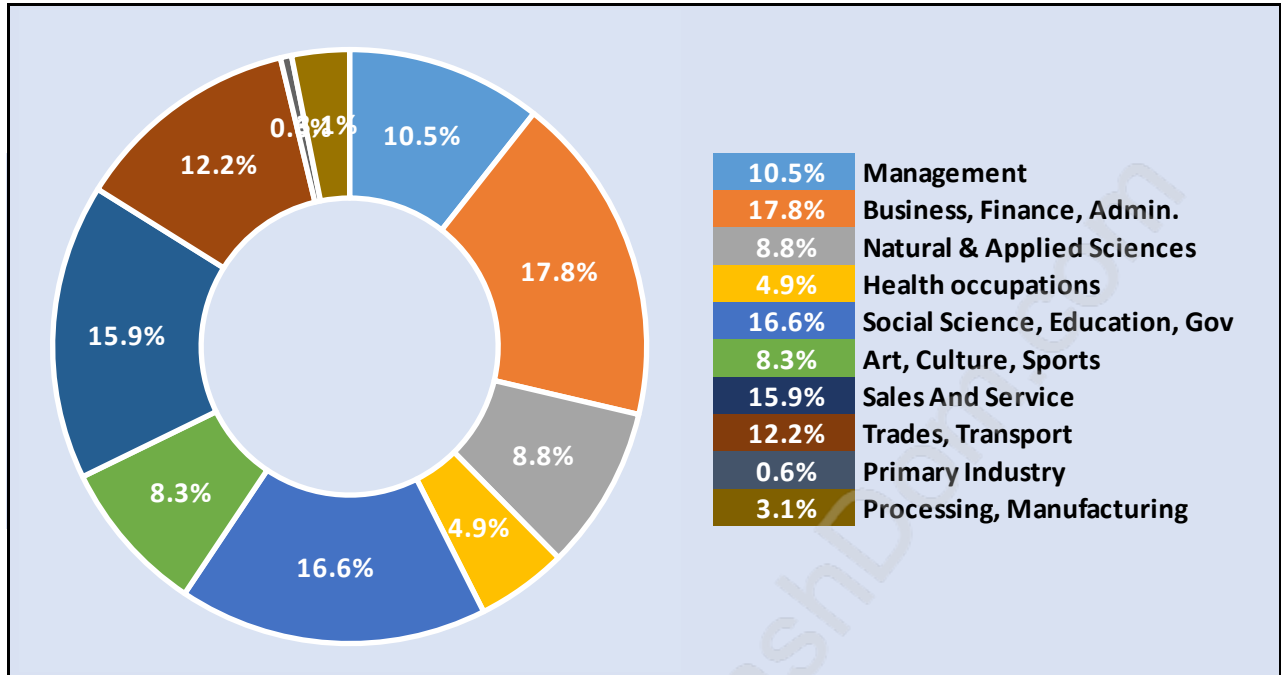

Labour Force by Occupation in Queens Park