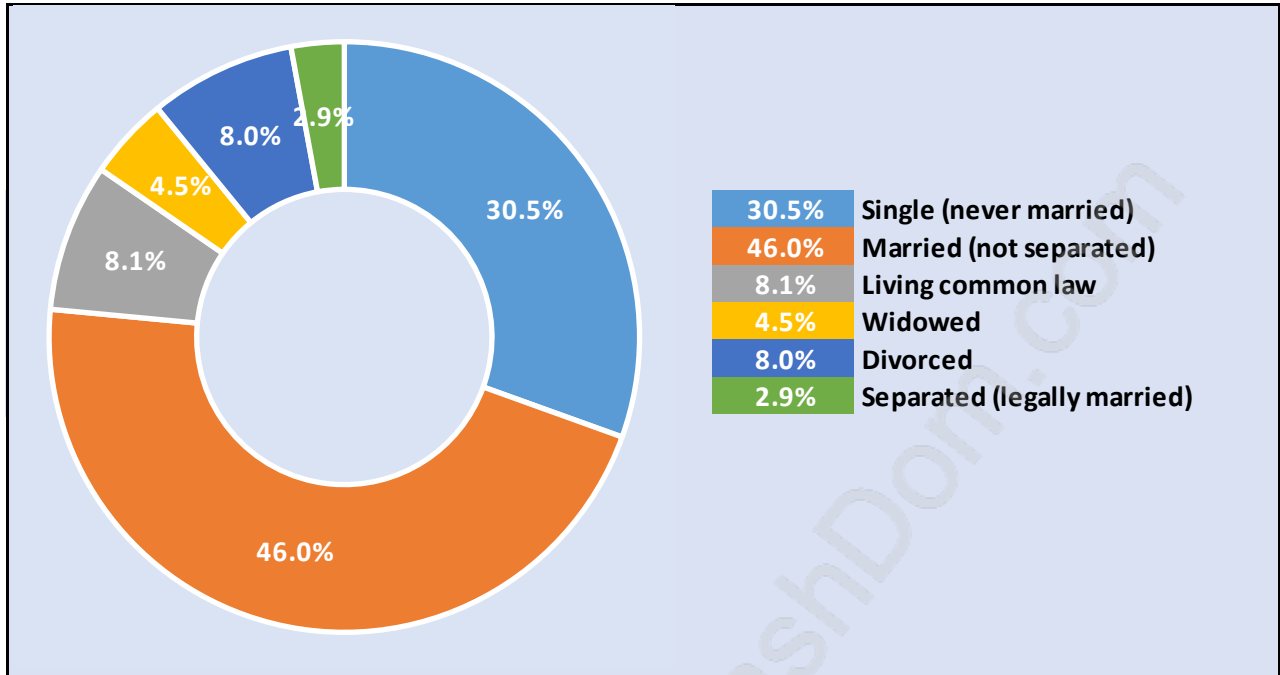

Queens Park

Population Trends in Queens Park

Population by Age in Queens Park

Population Age 15+ by Income Status in Queens Park

Total Population Age 15 - 2,498

Households by Income in Queens Park

Total Number of Households - 1,248 / Average Household Income - \$118,924

Families in Queens Park

Average Persons per Family - 3

Children at Home in Queens Park

Total Number of Children at Home - 800

Family Structure in Queens Park

Total Number of Families - 746 / Average Persons per Family - 3.