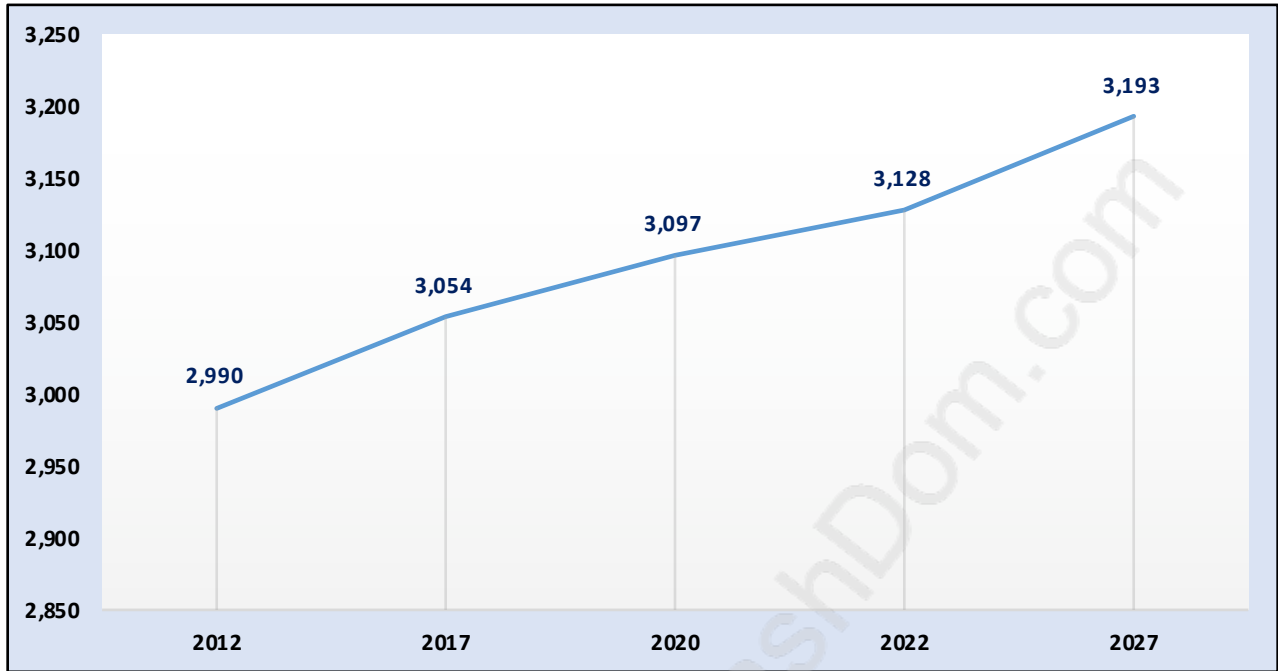

Queens Park

Population Trends in Queens Park

Population by Age in Queens Park

Population Age 15+ by Income Status in Queens Park

Total Population Age 15 - 2,498

Households by Income in Queens Park

Total Number of Households - 1,248 / Average Household Income - \$118,924

Families in Queens Park

Average Persons per Family - 3

Children at Home in Queens Park

Total Number of Children at Home - 800

Family Structure in Queens Park

Total Number of Families - 746 / Average Persons per Family - 3.