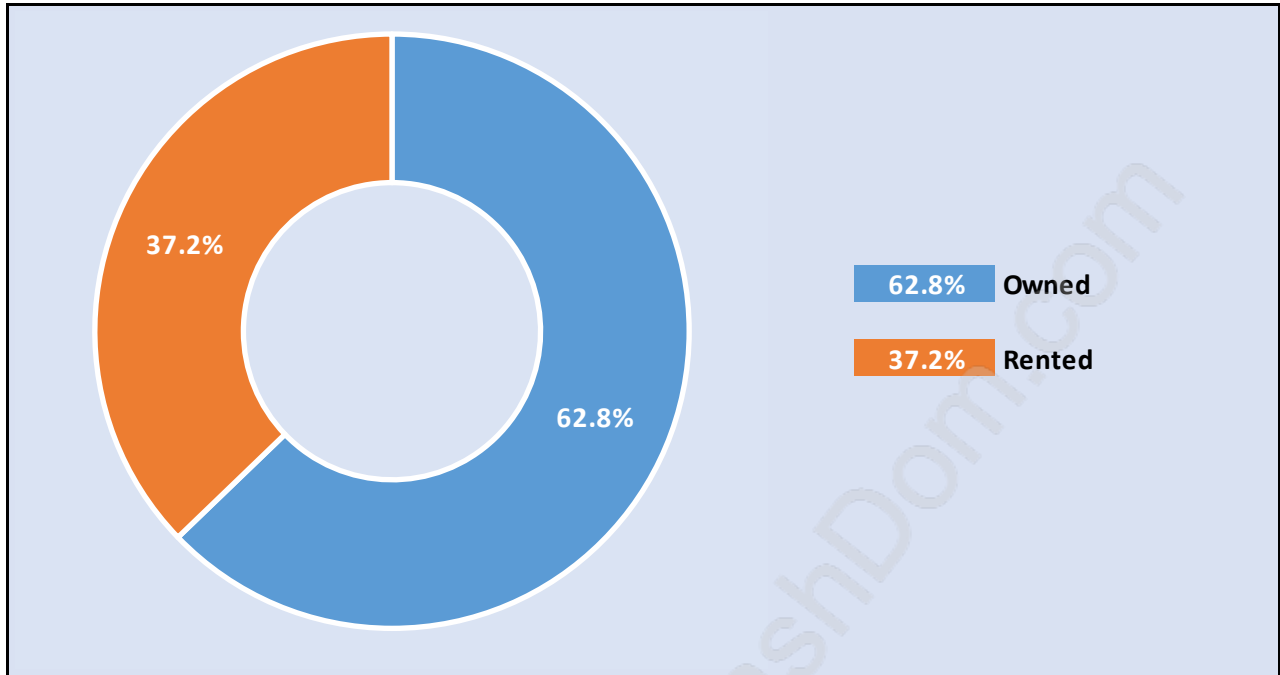

Queens Park

Population Trends in Queens Park

Population by Age in Queens Park

Population Age 15+ by Income Status in Queens Park

Total Population Age 15 - 2,498

Households by Income in Queens Park

Total Number of Households - 1,248 / Average Household Income - \$118,924

Families in Queens Park

Average Persons per Family - 3

Children at Home in Queens Park

Total Number of Children at Home - 800

Family Structure in Queens Park

Total Number of Families - 746 / Average Persons per Family - 3.

Households by Household Size in Queens Park

Total Number of Households - 1,248

Dwellings in Queens Park

Population Age 15+ in Queens Park

Labour Force by Occupation in Queens Park

Labour Force Participation in Queens Park