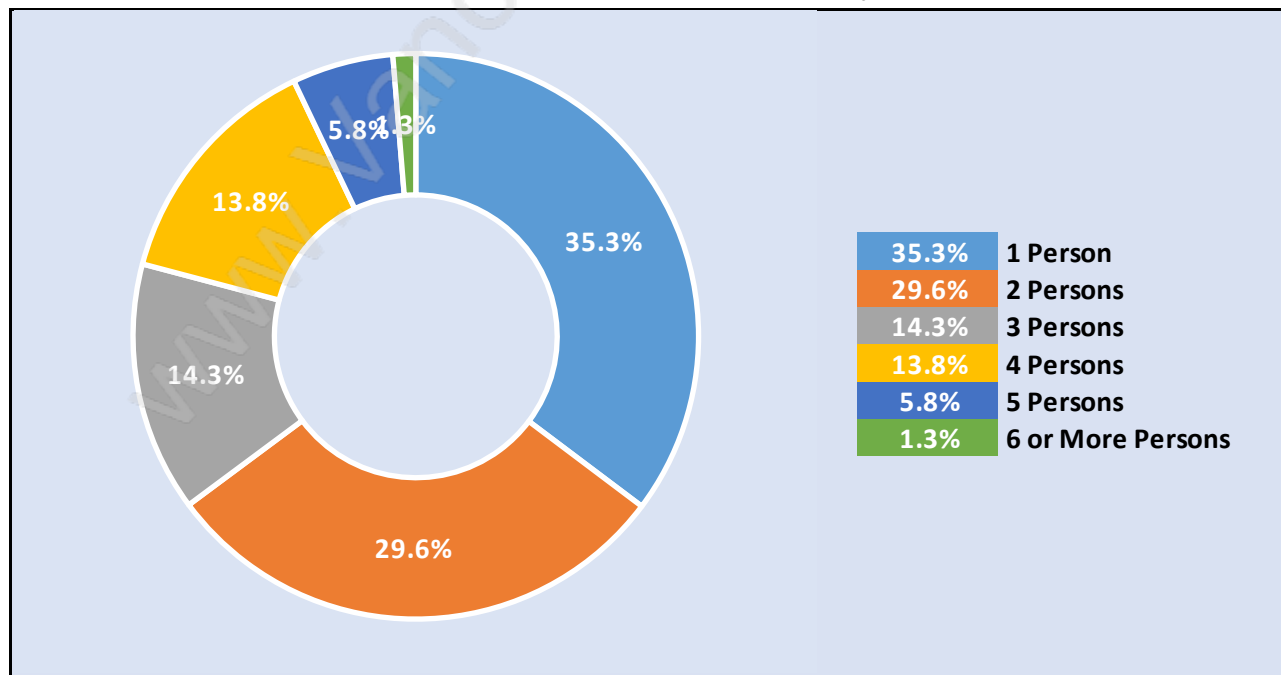

Households by Household Size in Queens Park

Total Number of Households - 1,248