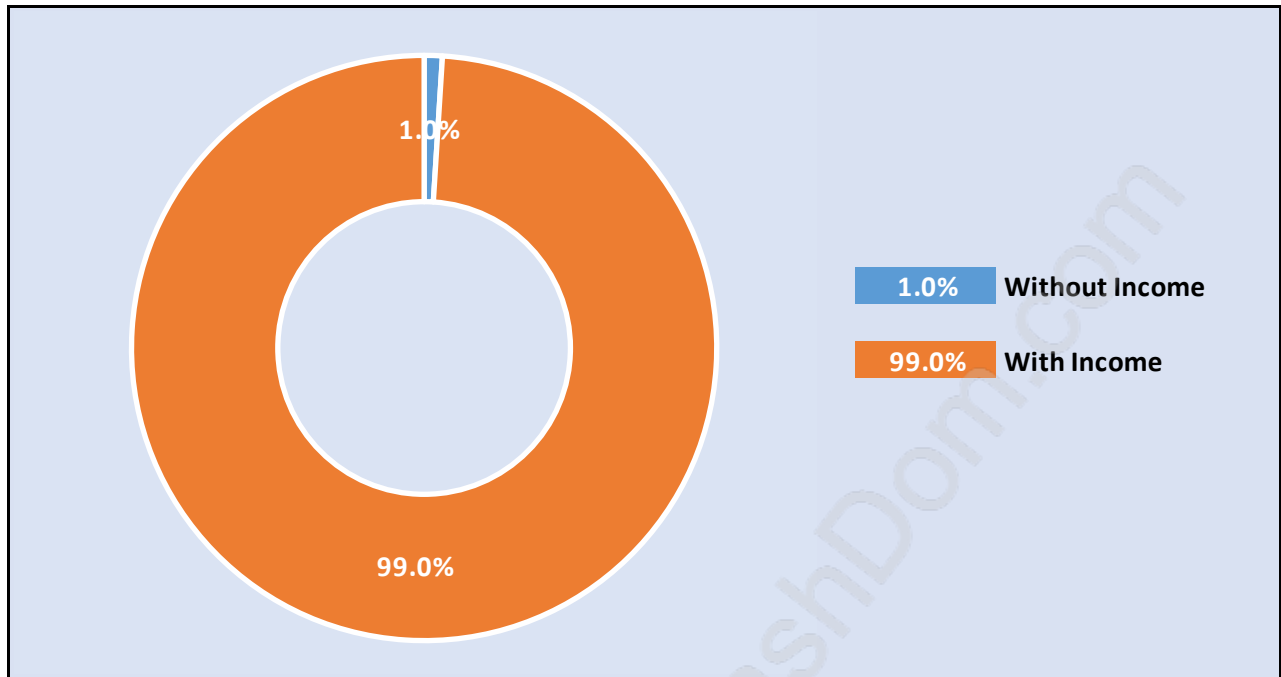

Queens Park

Population Trends in Queens Park

Population by Age in Queens Park

Population Age 15+ by Income Status in Queens Park

Total Population Age 15 - 2,498

Households by Income in Queens Park

Total Number of Households - 1,248 / Average Household Income - \$118,924

Families in Queens Park

Average Persons per Family - 3

Children at Home in Queens Park

Total Number of Children at Home - 800

Family Structure in Queens Park

Total Number of Families - 746 / Average Persons per Family - 3.