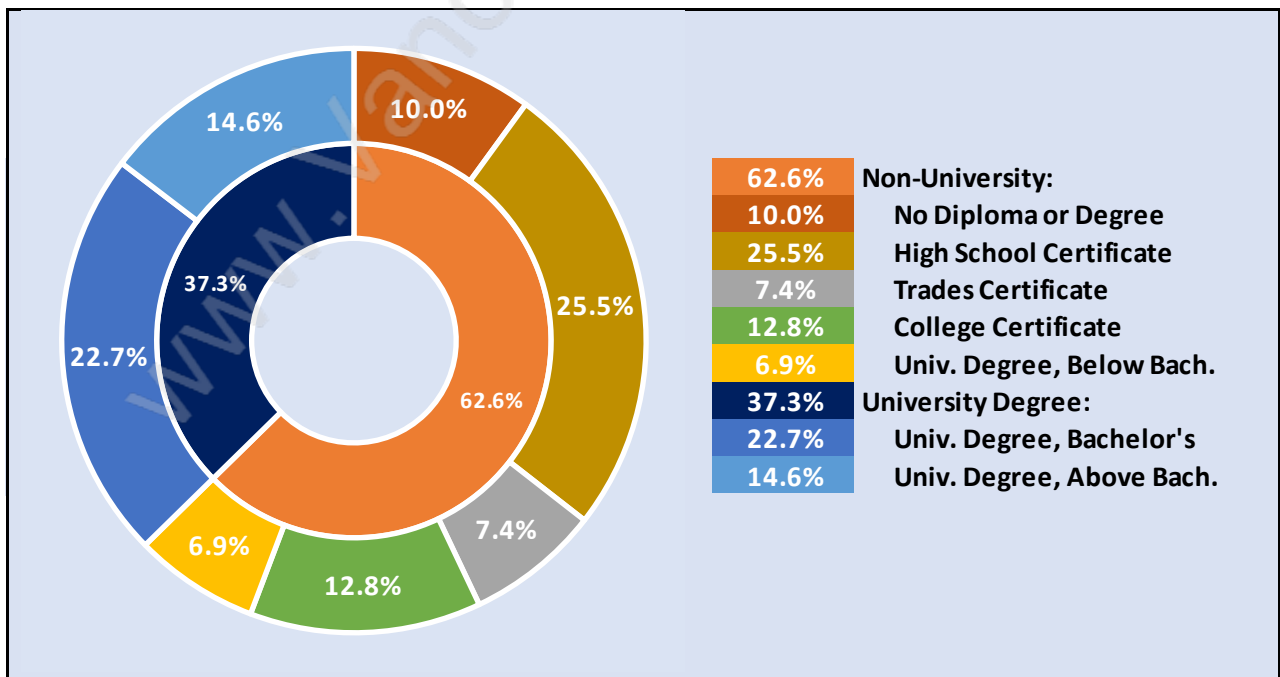

Population Age 15+ in Queens Park