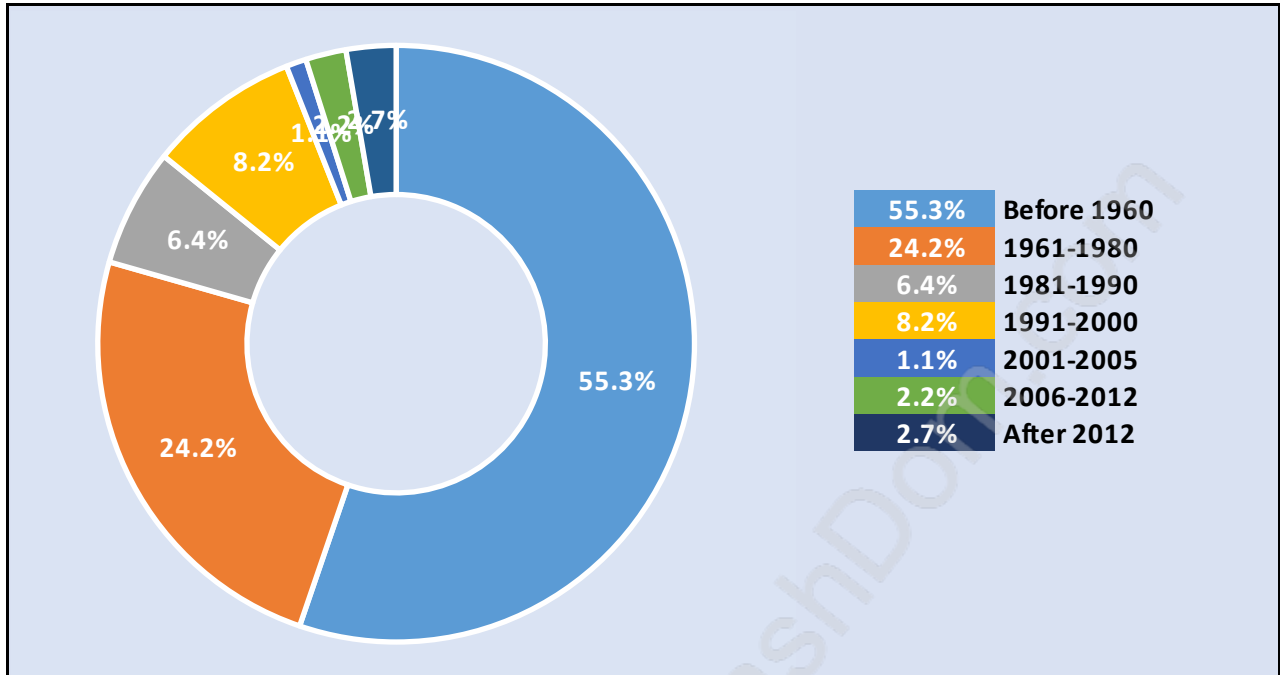

Private Dwellings by Period of Construction in Queens Park

Dominant Period of Construction - Before 1960