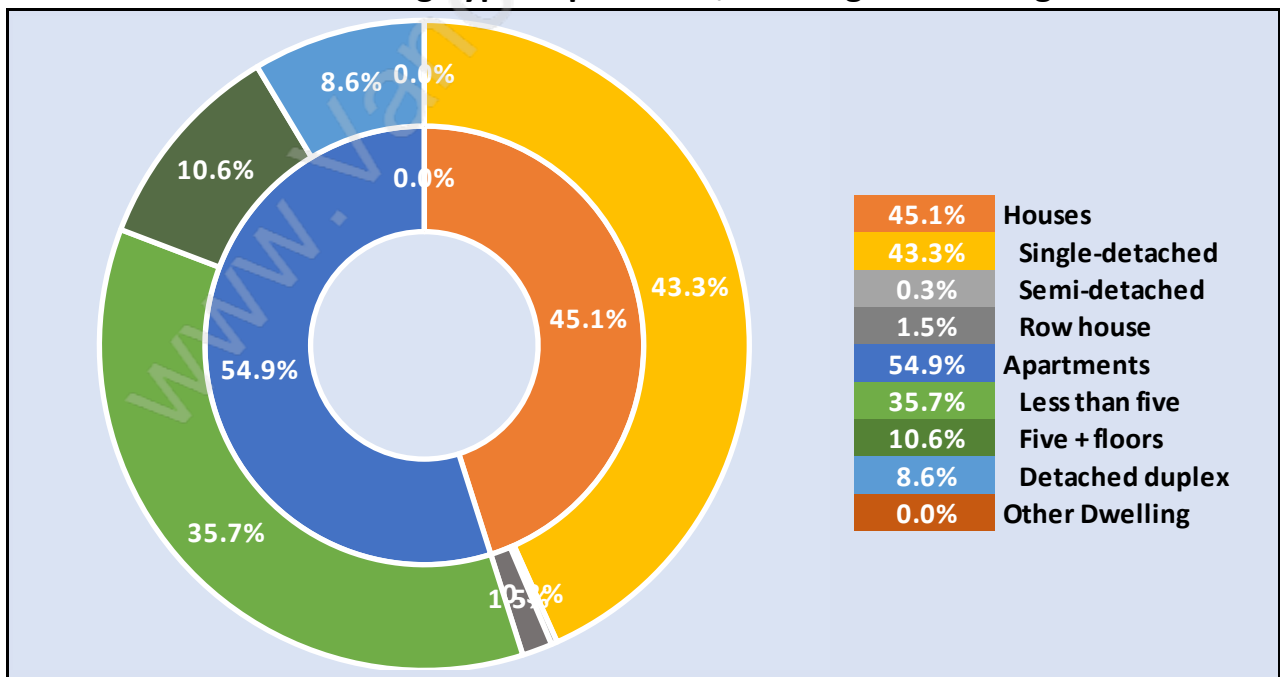

Occupied Dwellings by Structure Type in Queens Park

Dominant Bulding Type - Apartment, building low and high rise