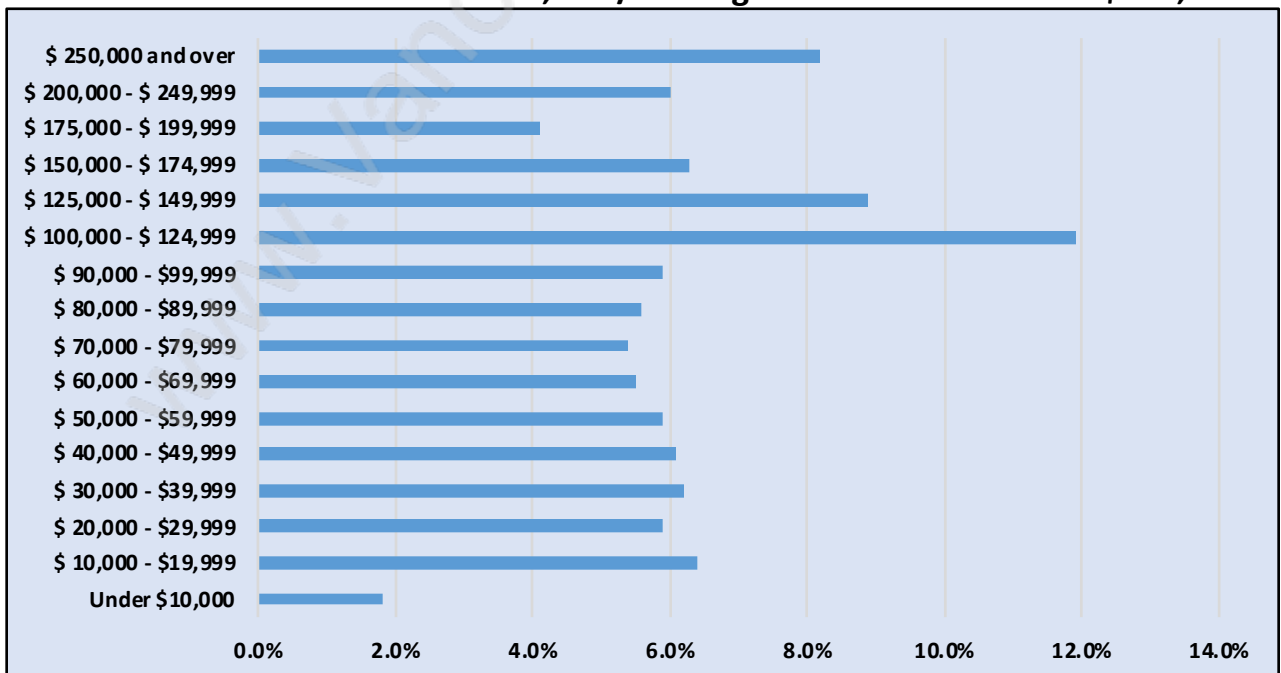

Queens Park

Population Trends in Queens Park

Population by Age in Queens Park

Population Age 15+ by Income Status in Queens Park

Total Population Age 15 - 2,498

Households by Income in Queens Park

Total Number of Households - 1,248 / Average Household Income - \$118,924

Families in Queens Park

Average Persons per Family - 3

Children at Home in Queens Park

Total Number of Children at Home - 800

Family Structure in Queens Park

Total Number of Families - 746 / Average Persons per Family - 3.