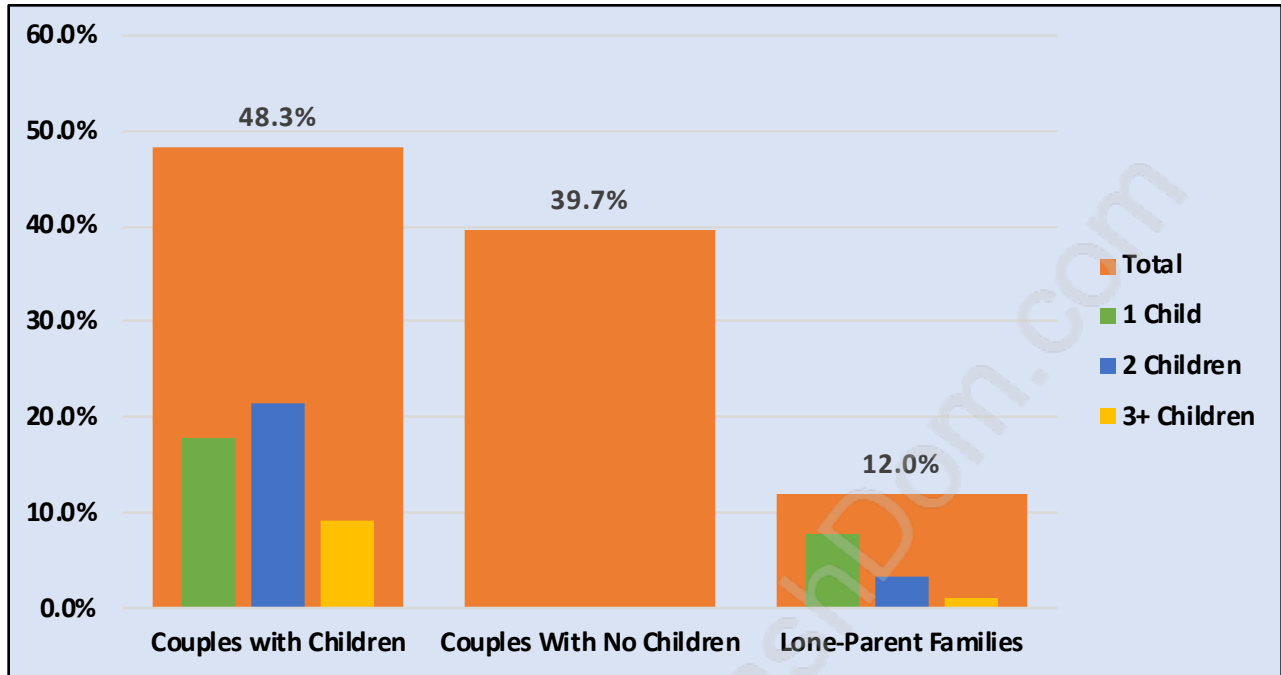

Queens Park

Population Trends in Queens Park

Population by Age in Queens Park

Population Age 15+ by Income Status in Queens Park

Total Population Age 15 - 2,498

Households by Income in Queens Park

Total Number of Households - 1,248 / Average Household Income - \$118,924

Families in Queens Park

Average Persons per Family - 3

Children at Home in Queens Park

Total Number of Children at Home - 800

Family Structure in Queens Park

Total Number of Families - 746 / Average Persons per Family - 3.