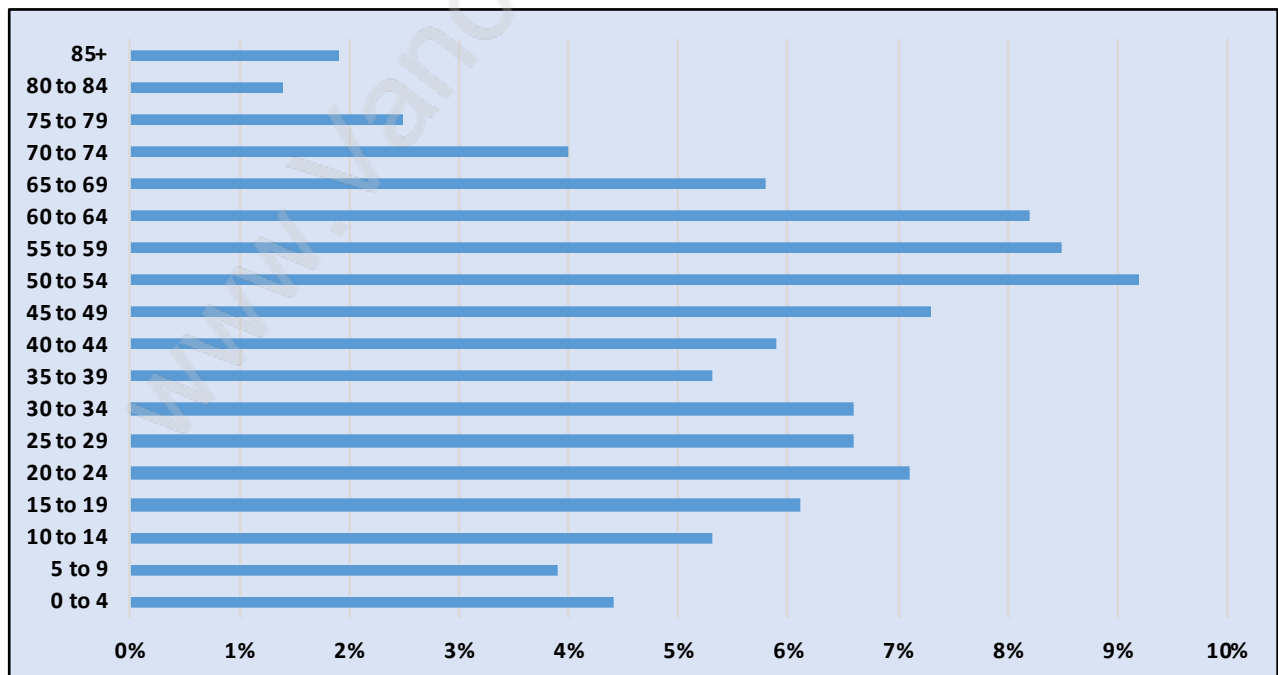

Queens Park

Population Trends in Queens Park

Population by Age in Queens Park

Population Age 15+ by Income Status in Queens Park

Total Population Age 15 - 2,498

Households by Income in Queens Park

Total Number of Households - 1,248 / Average Household Income - \$118,924

Families in Queens Park

Average Persons per Family - 3

Children at Home in Queens Park

Total Number of Children at Home - 800

Family Structure in Queens Park

Total Number of Families - 746 / Average Persons per Family - 3.