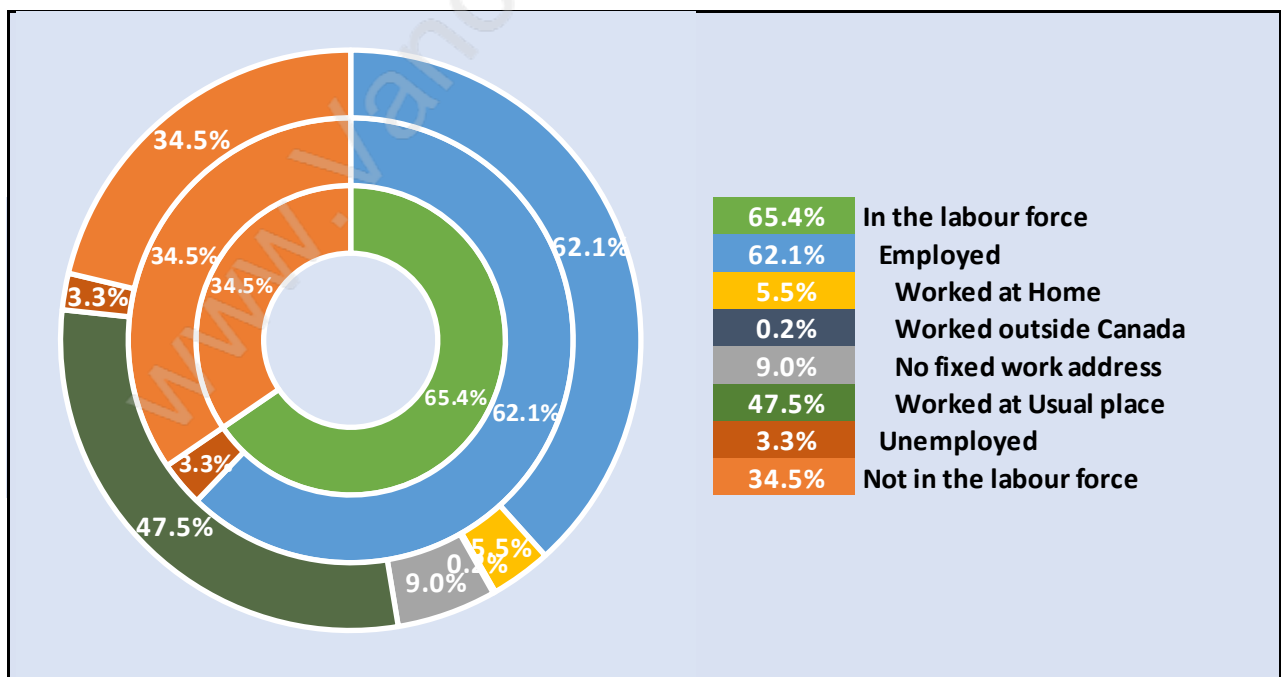

Queens Park

Population Trends in Queens Park

Population by Age in Queens Park

Population Age 15+ by Income Status in Queens Park

Total Population Age 15 - 2,498

Households by Income in Queens Park

Total Number of Households - 1,248 / Average Household Income - \$118,924

Households by Household Size in Queens Park

Total Number of Households - 1,248

Dwellings in Queens Park

Population Age 15+ in Queens Park

Labour Force by Occupation in Queens Park

Labour Force Participation in Queens Park