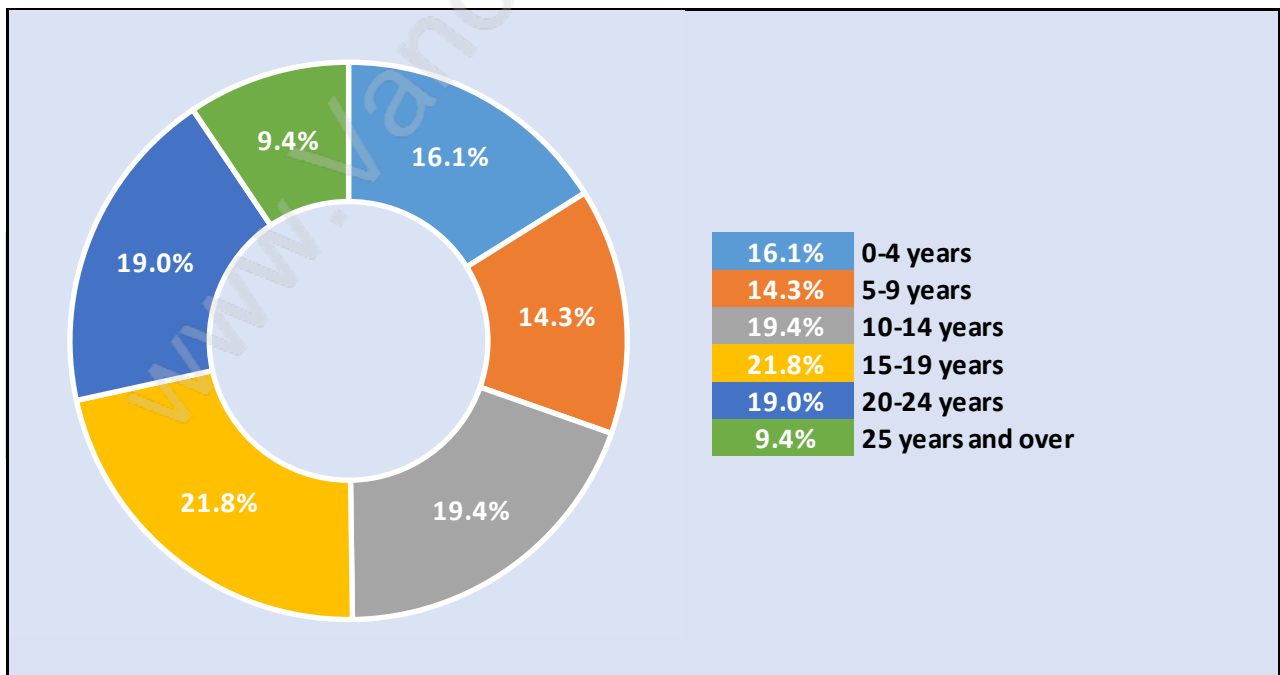

Queens Park

Population Trends in Queens Park

Population by Age in Queens Park

Population Age 15+ by Income Status in Queens Park

Total Population Age 15 - 2,498

Households by Income in Queens Park

Total Number of Households - 1,248 / Average Household Income - \$118,924

Families in Queens Park

Average Persons per Family - 3

Children at Home in Queens Park

Total Number of Children at Home - 800

Family Structure in Queens Park

Total Number of Families - 746 / Average Persons per Family - 3.