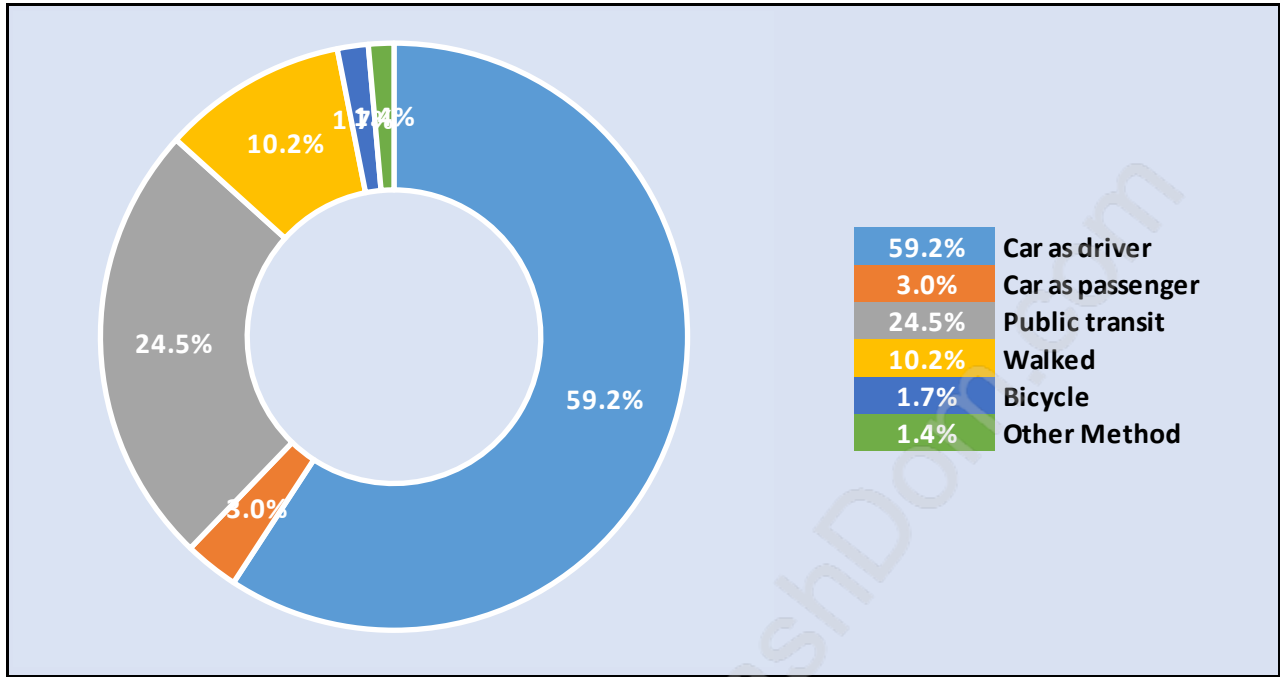

Travel To Work in (from) Queens Park