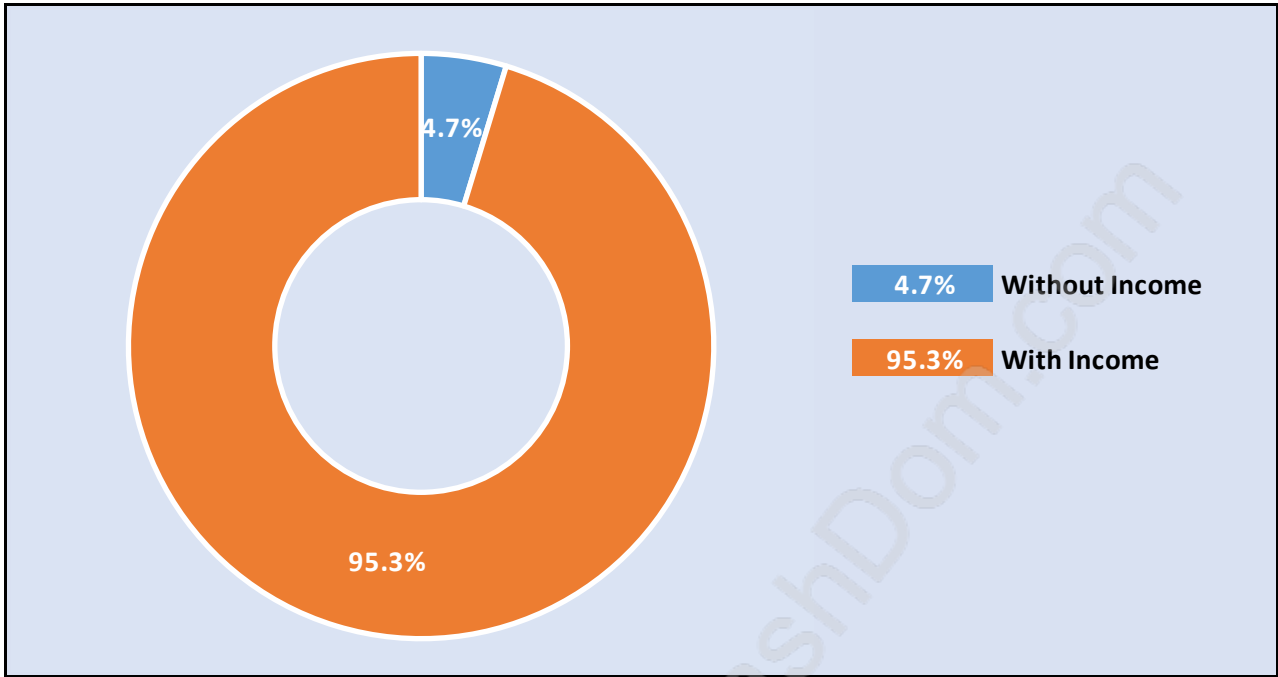

Queensborough

Population Trends in Queensborough

Population by Age in Queensborough

Population Age 15+ by Income Status in Queensborough

Total Population Age 15 - 7,068

Households by Income in Queensborough

Total Number of Households - 2,751 / Average Household Income - \$99,335

Families in Queensborough

Average Persons per Family - 3.6

Children at Home in Queensborough

Total Number of Children at Home - 2,915