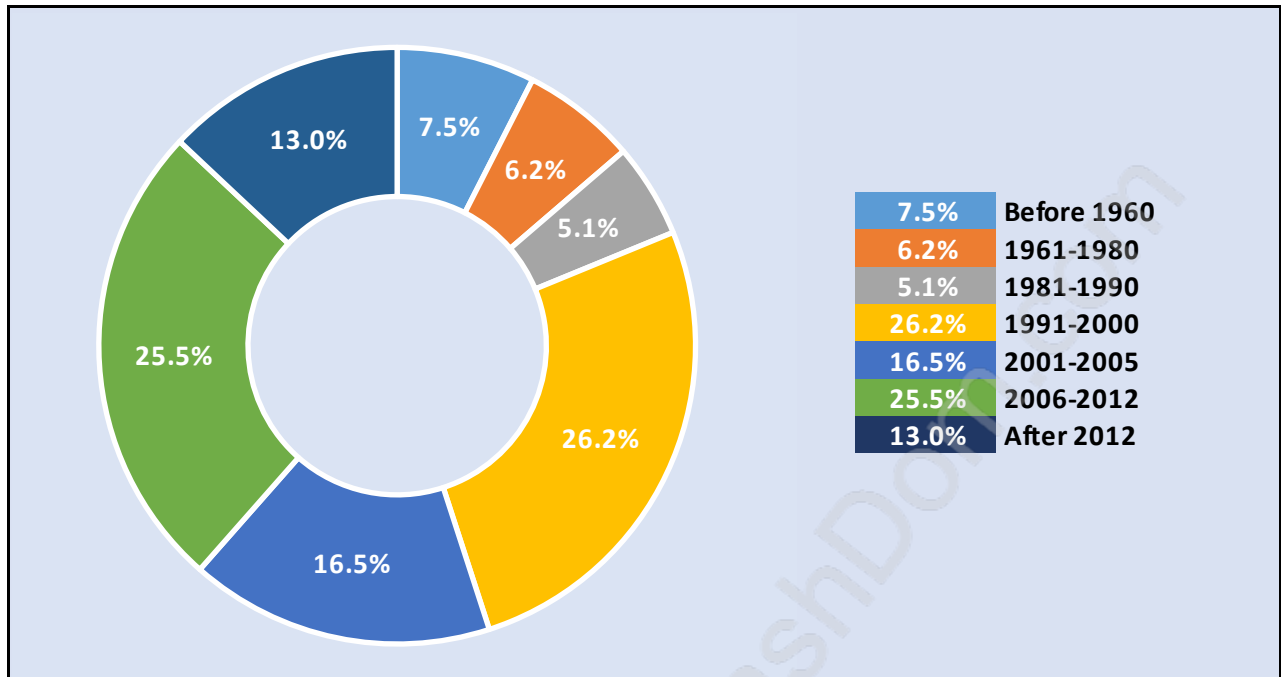

Queensborough

Population Trends in Queensborough

Population by Age in Queensborough

Population Age 15+ by Income Status in Queensborough

Total Population Age 15 - 7,068

Households by Income in Queensborough

Population Age 15+ in Queensborough

Labour Force by Occupation in Queensborough

Labour Force Participation in Queensborough

Travel To Work in (from) Queensborough

Occupied Dwellings by Structure Type in Queensborough

Dominant Bulding Type - Houses

Private Dwellings by Period of Construction in Queensborough

Dominant Period of Construction - 1991-2000

Population by Religion in Queensborough

Population by Home Languages in Queensborough