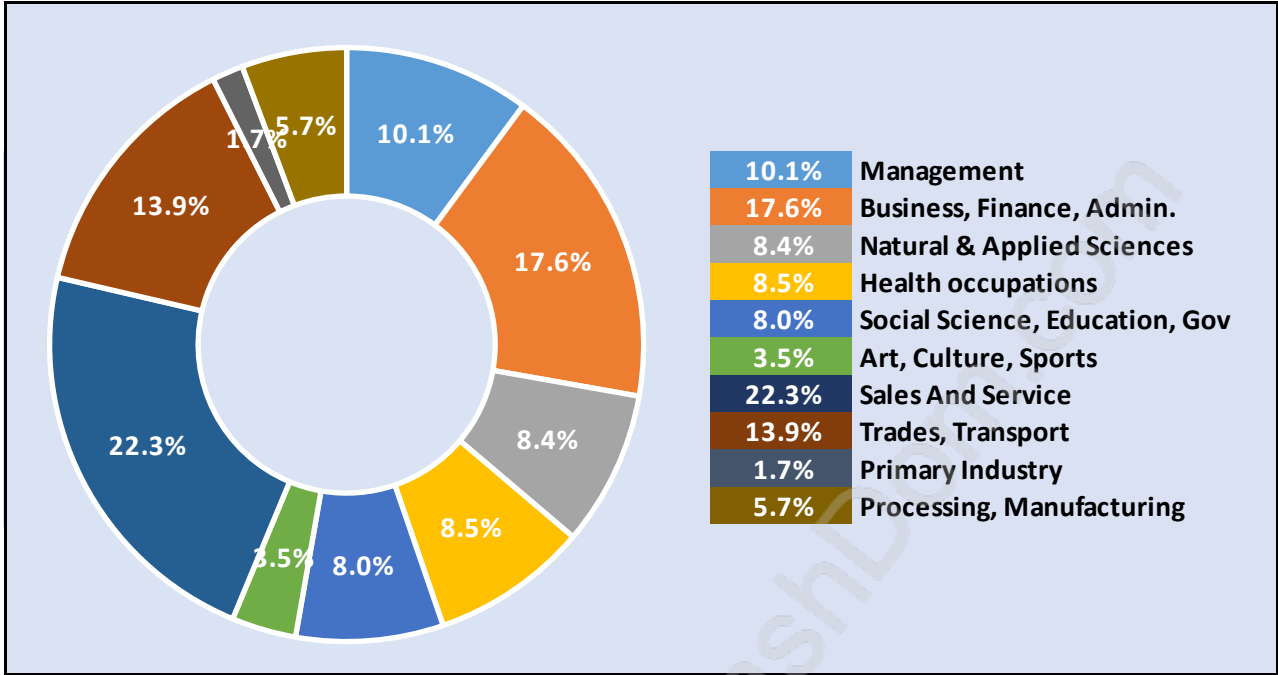

Labour Force by Occupation in Queensborough