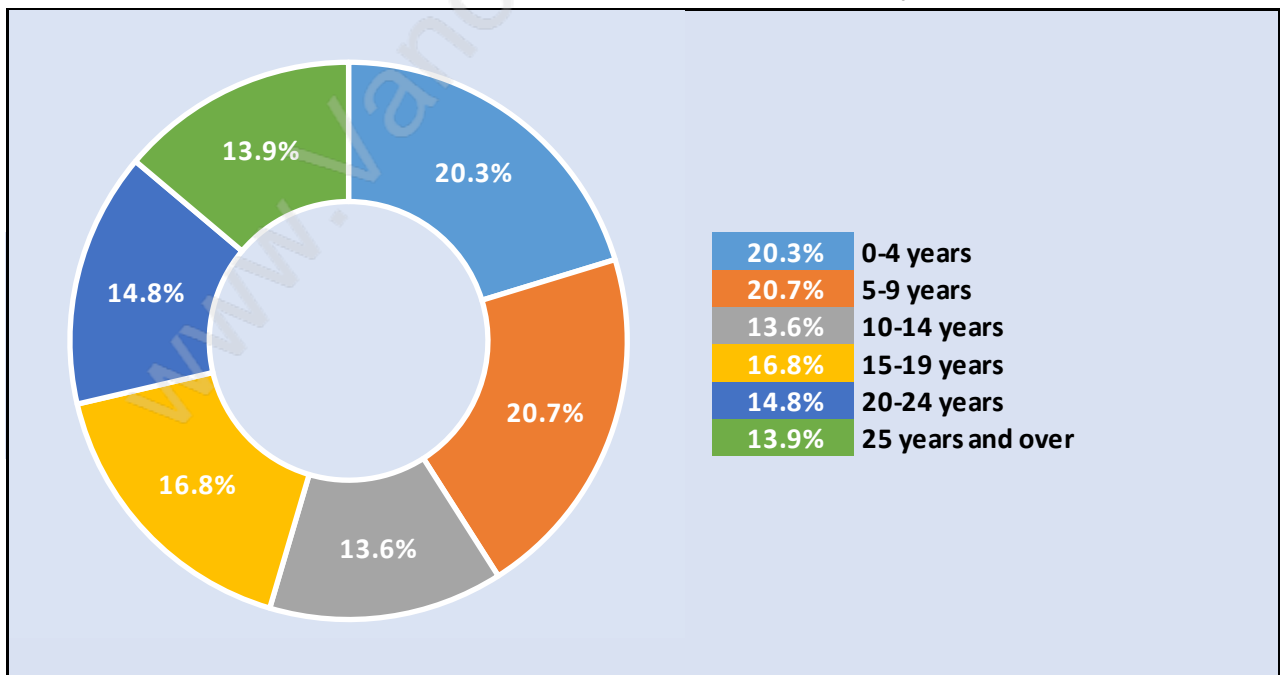

Queensborough

Population Trends in Queensborough

Population by Age in Queensborough

Population Age 15+ by Income Status in Queensborough

Total Population Age 15 - 7,068

Households by Income in Queensborough

Total Number of Households - 2,751 / Average Household Income - \$99,335

Families in Queensborough

Average Persons per Family - 3.6

Children at Home in Queensborough

Total Number of Children at Home - 2,915