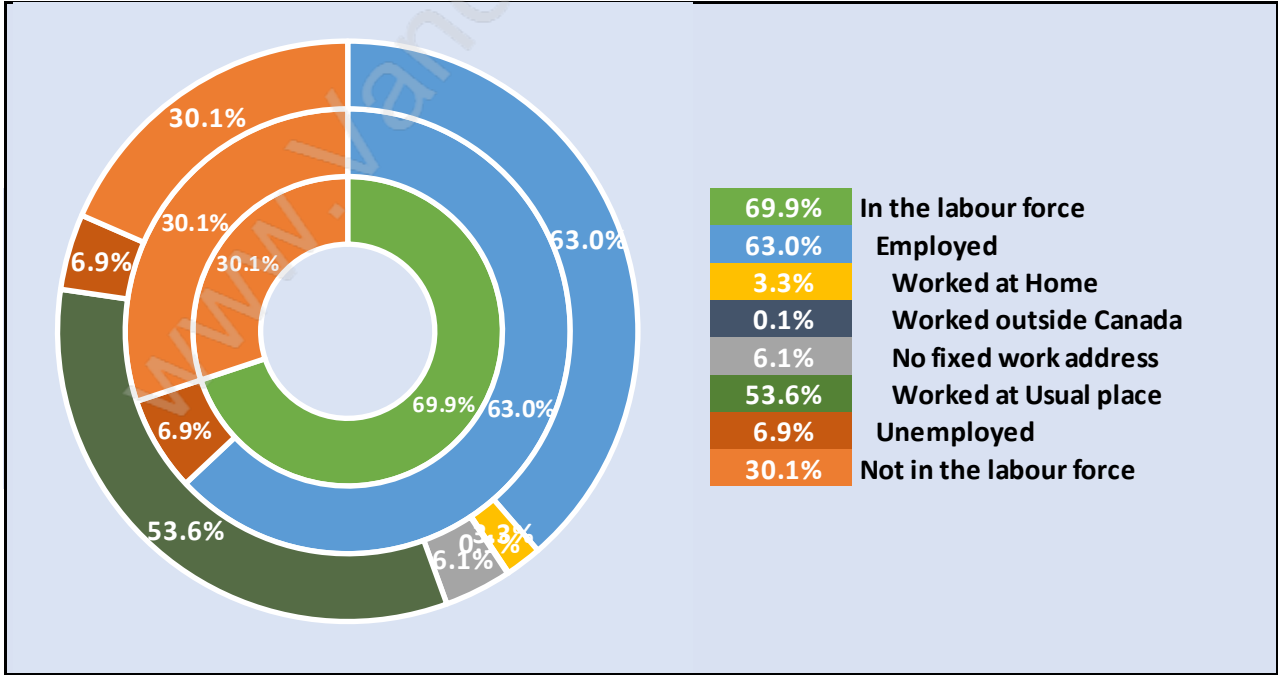

Labour Force Participation in Queensborough