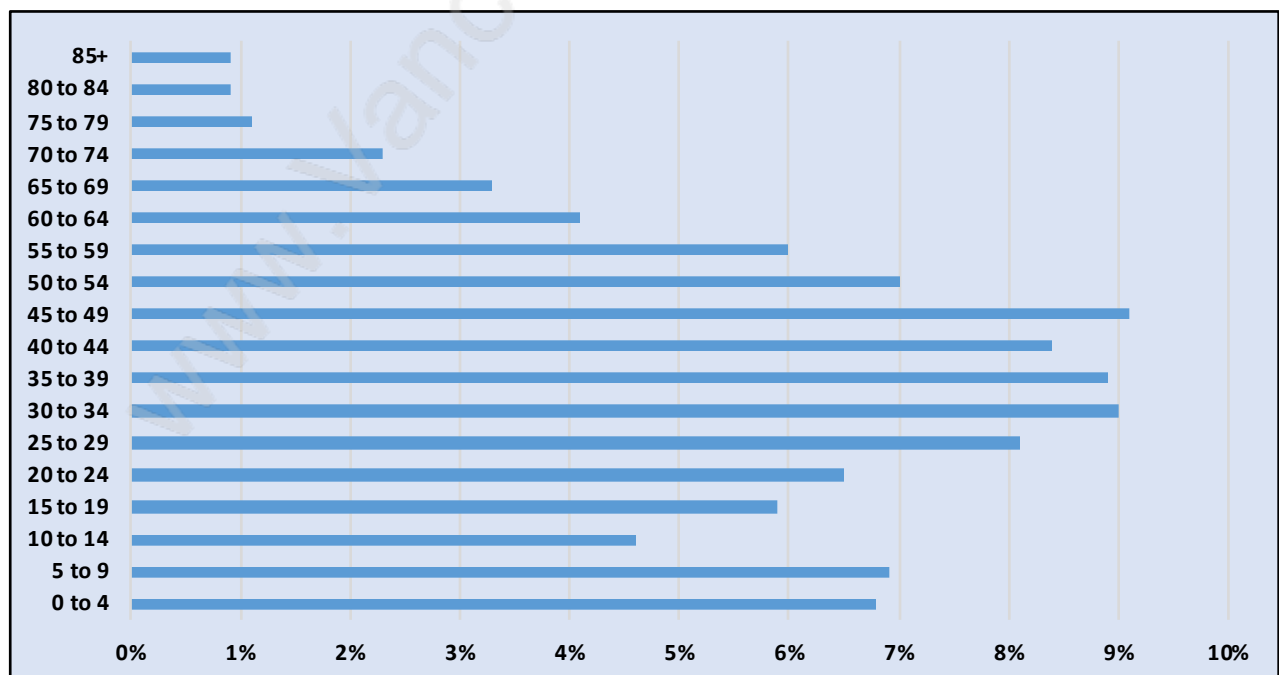

Queensborough

Population Trends in Queensborough

Population by Age in Queensborough

Population Age 15+ by Income Status in Queensborough

Total Population Age 15 - 7,068

Households by Income in Queensborough

Total Number of Households - 2,751 / Average Household Income - \$99,335

Families in Queensborough

Average Persons per Family - 3.6

Children at Home in Queensborough

Total Number of Children at Home - 2,915