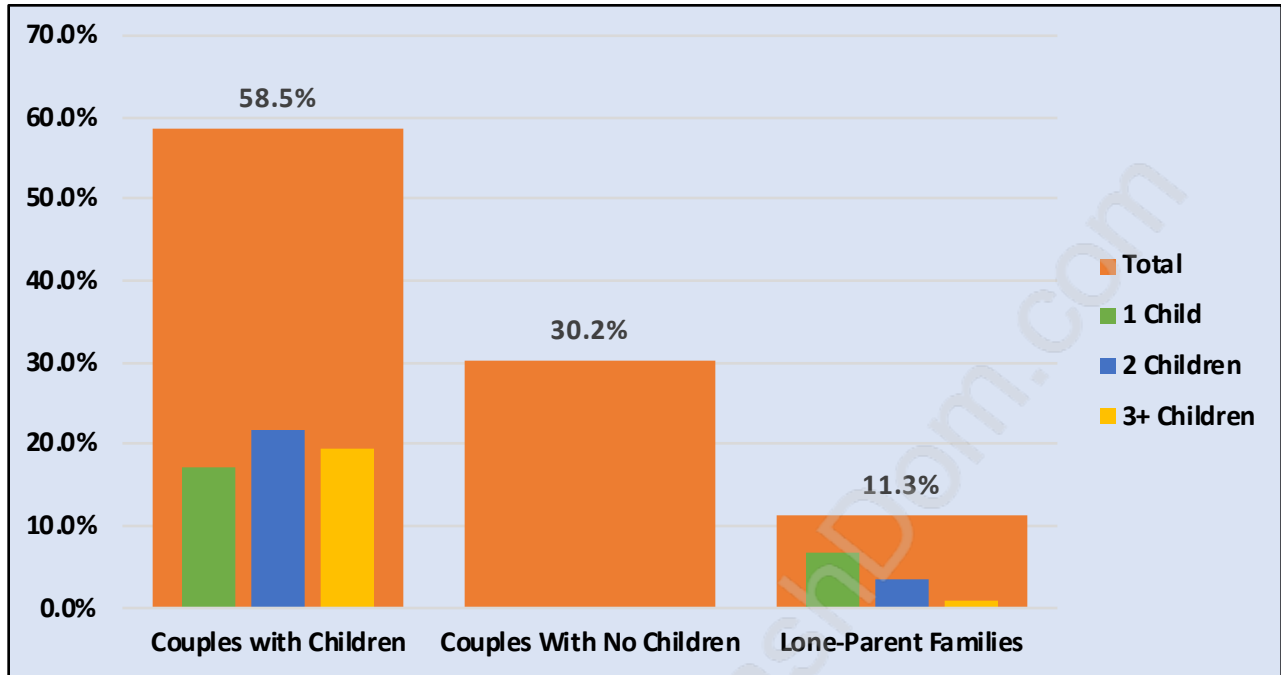

Family Structure in Queensborough

Total Number of Families - 2,163 / Average Persons per Family - 3.6