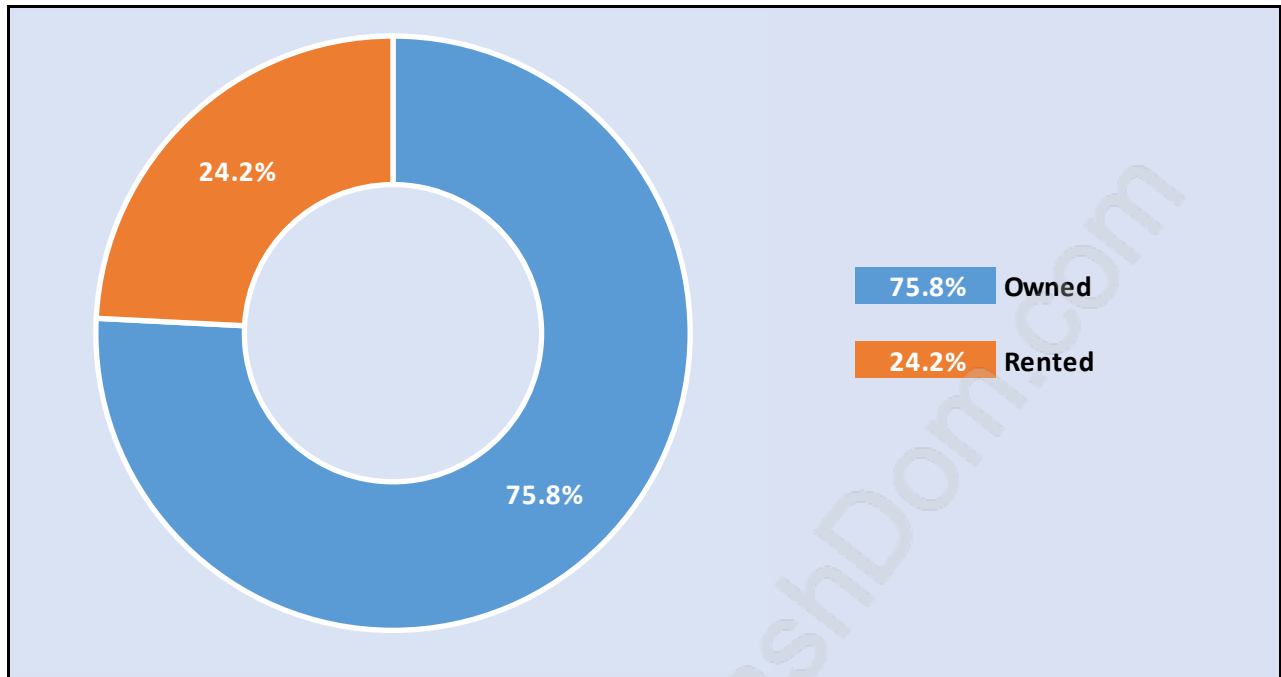

Dwellings in Queensborough