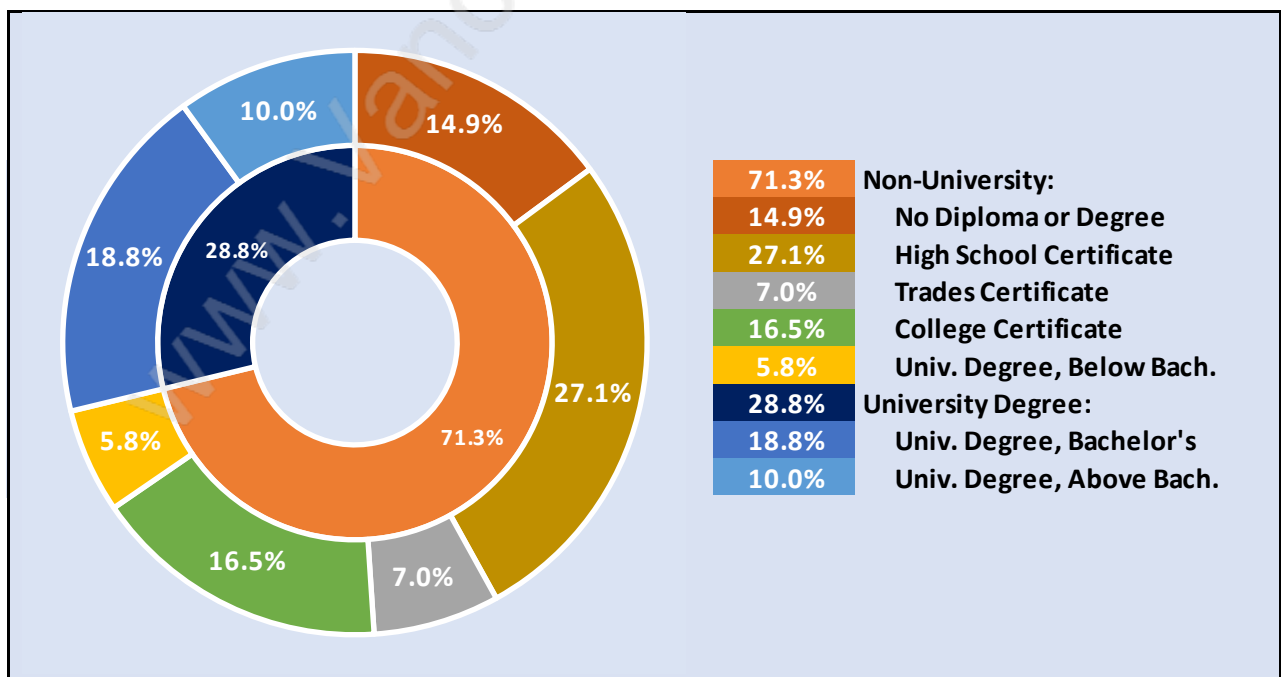

Population Age 15+ in Queensborough