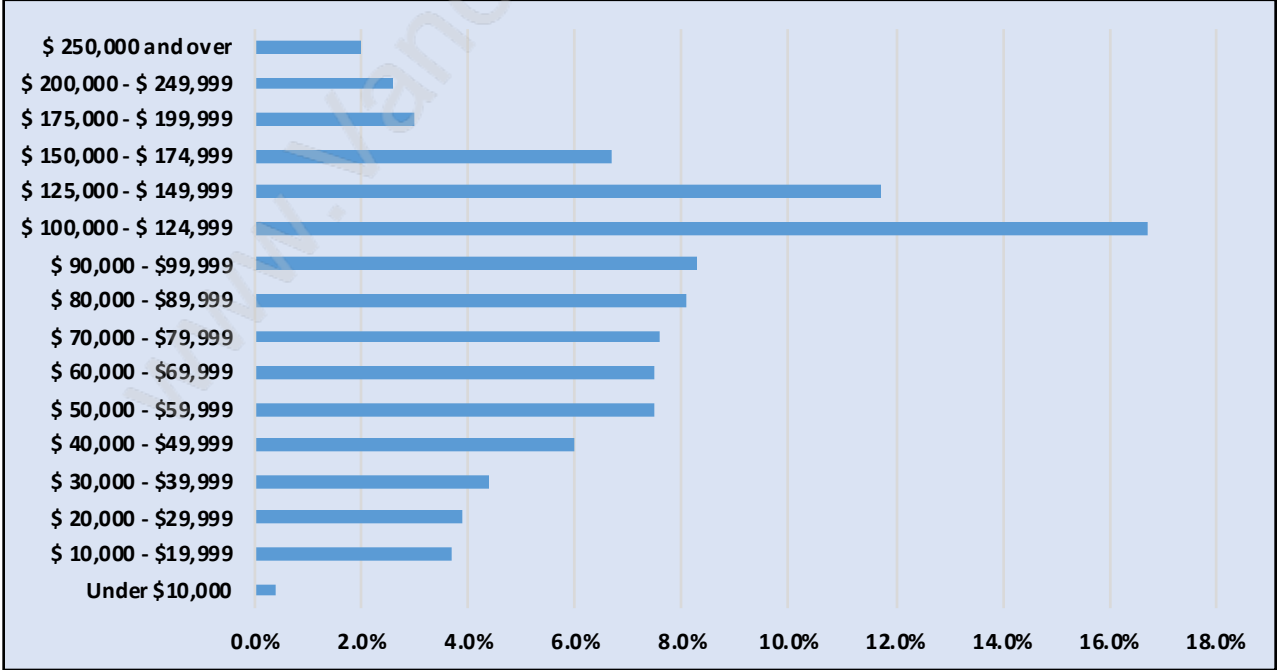

Queensborough

Population Trends in Queensborough

Population by Age in Queensborough

Population Age 15+ by Income Status in Queensborough

Total Population Age 15 - 7,068

Households by Income in Queensborough

Total Number of Households - 2,751 / Average Household Income - \$99,335

Families in Queensborough

Average Persons per Family - 3.6

Children at Home in Queensborough

Total Number of Children at Home - 2,915