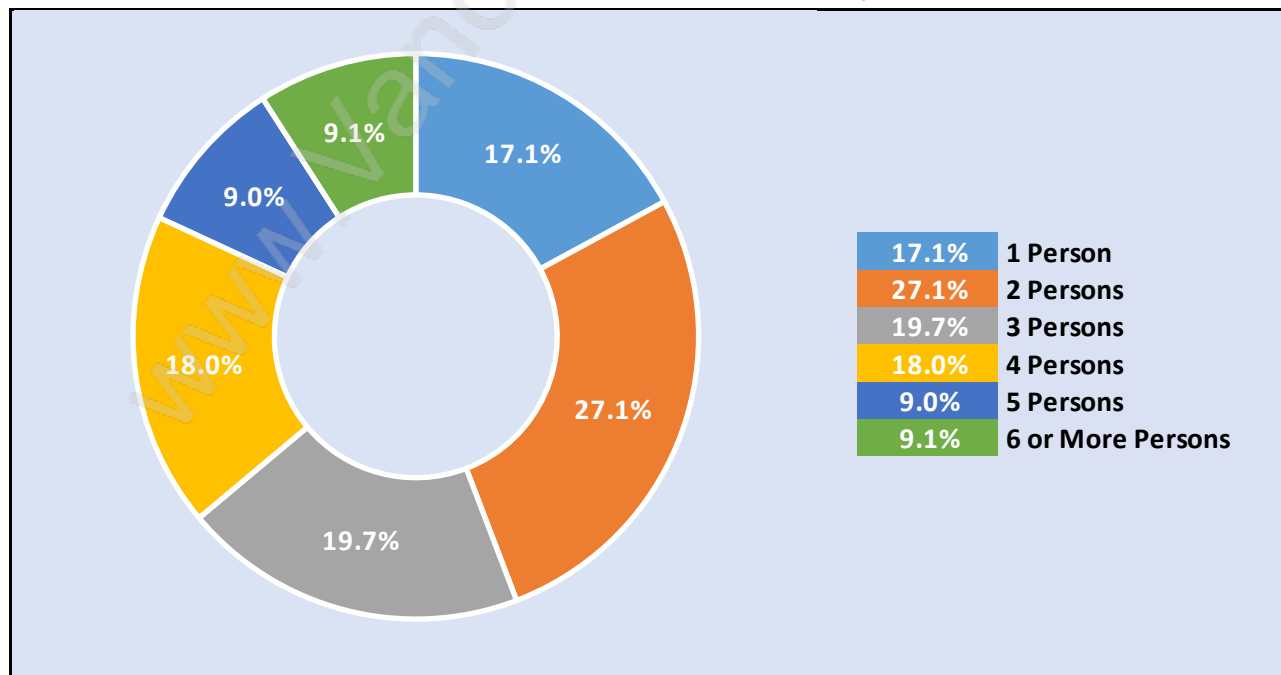

Households by Household Size in Queensborough

Total Number of Households - 2,751