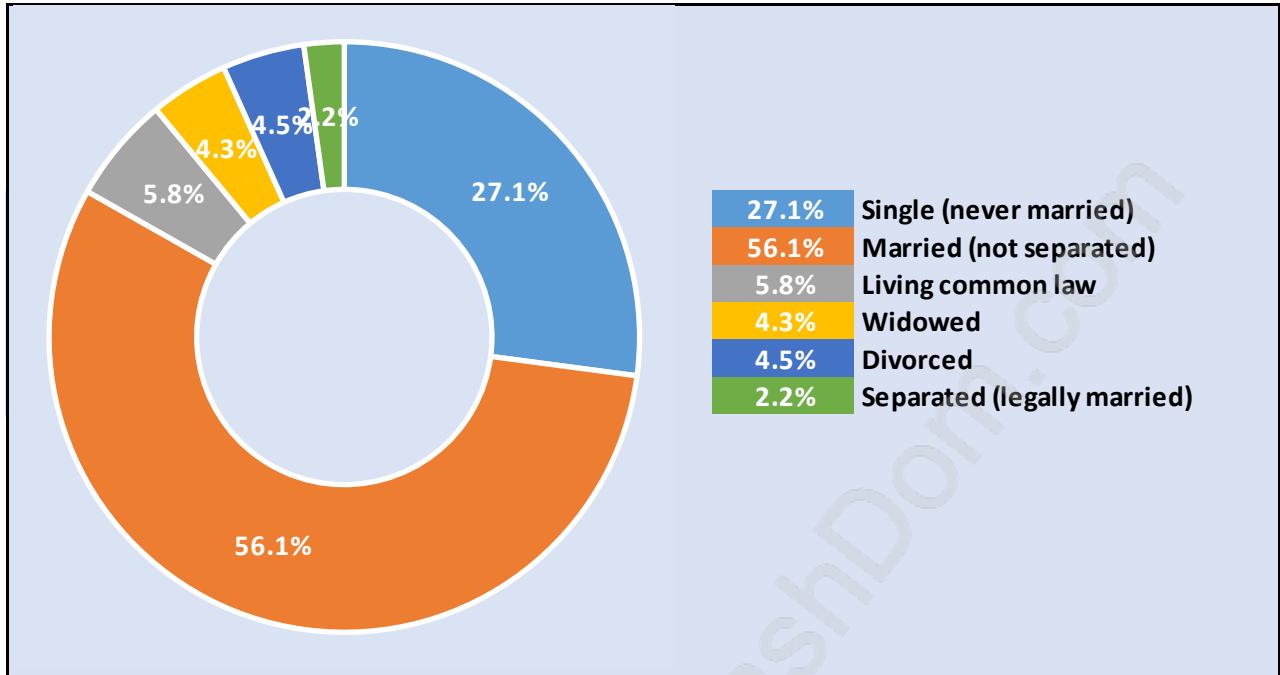

Queensborough

Population Trends in Queensborough

Population by Age in Queensborough

Population Age 15+ by Income Status in Queensborough

Total Population Age 15 - 7,068

Households by Income in Queensborough

Total Number of Households - 2,751 / Average Household Income - \$99,335

Families in Queensborough

Average Persons per Family - 3.6

Children at Home in Queensborough

Total Number of Children at Home - 2,915