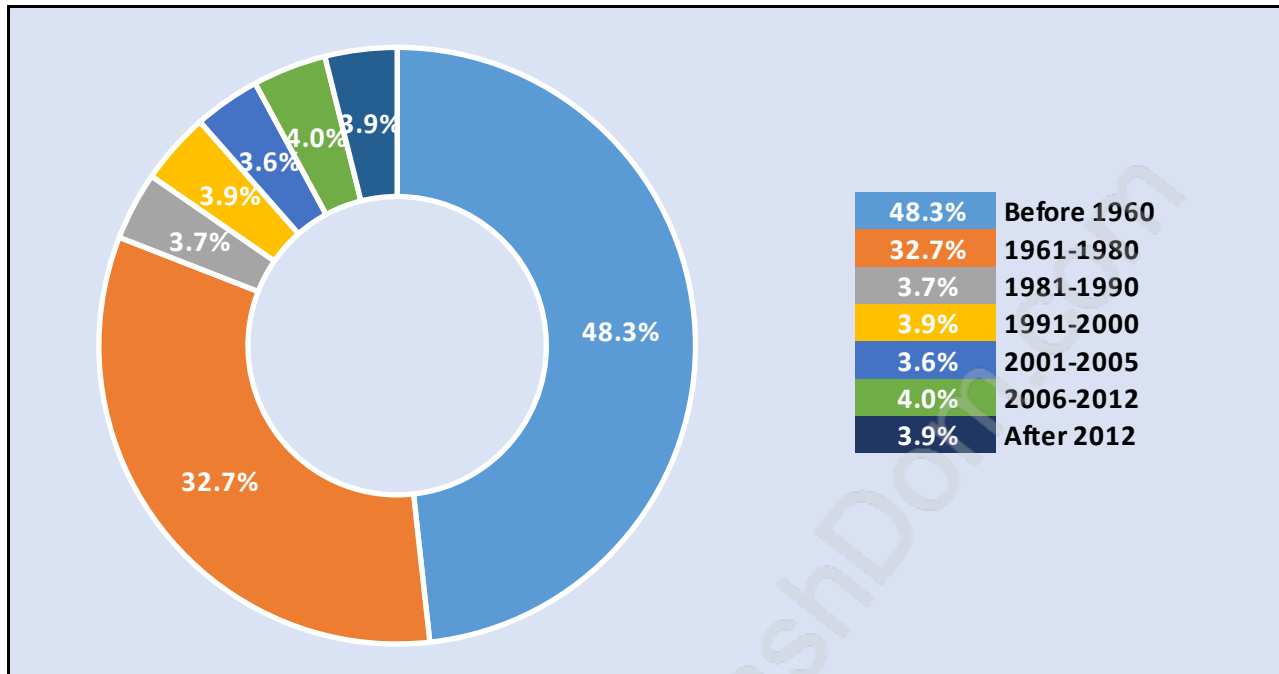

Queensbury

Population Trends in Queensbury

Population by Age in Queensbury

Population Age 15+ by Income Status in Queensbury

Total Population Age 15 - 1,096

Households by Income in Queensbury

Total Number of Households - 476 / Average Household Income - \$147,083

Travel To Work in (from) Queensbury

Occupied Dwellings by Structure Type in Queensbury

Dominant Bulding Type - Houses

Private Dwellings by Period of Construction in Queensbury

Dominant Period of Construction - Before 1960