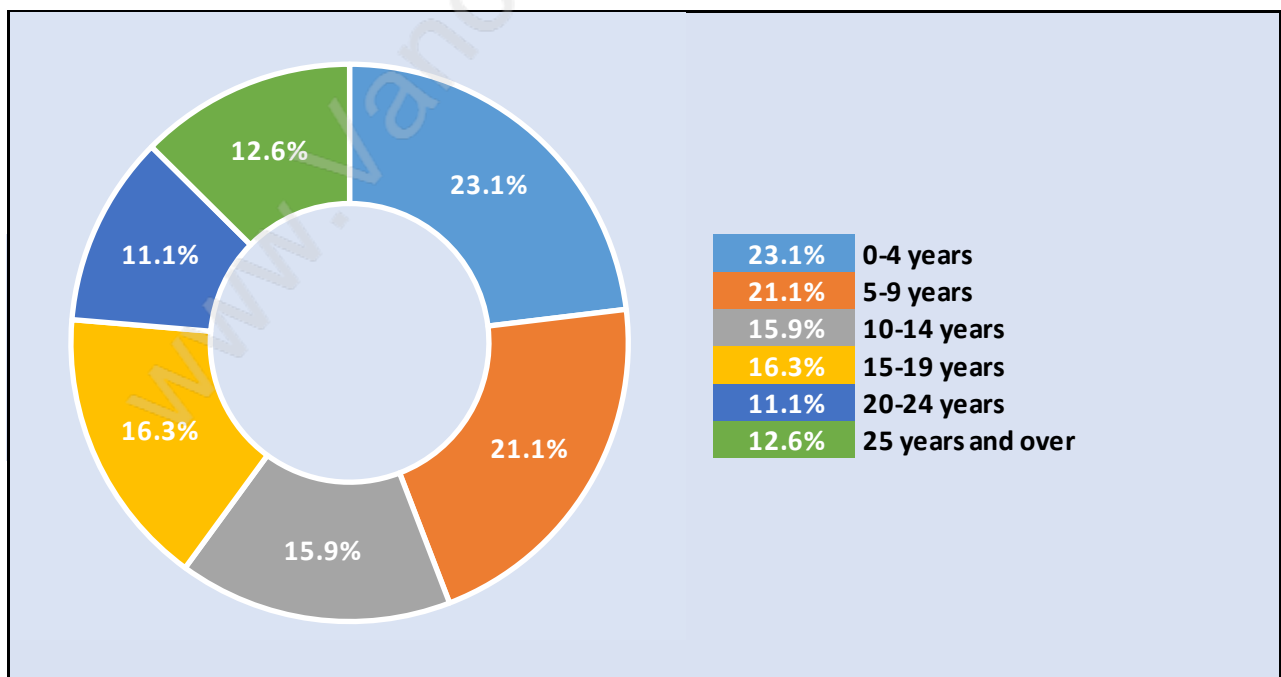

Queensbury

Population Trends in Queensbury

Population by Age in Queensbury

Population Age 15+ by Income Status in Queensbury

Total Population Age 15 - 1,096

Households by Income in Queensbury

Total Number of Households - 476 / Average Household Income - \$147,083

Families in Queensbury

Average Persons per Family - 3

Children at Home in Queensbury

Total Number of Children at Home - 355

Family Structure in Queensbury

Total Number of Families - 339 / Average Persons per Family - 3.