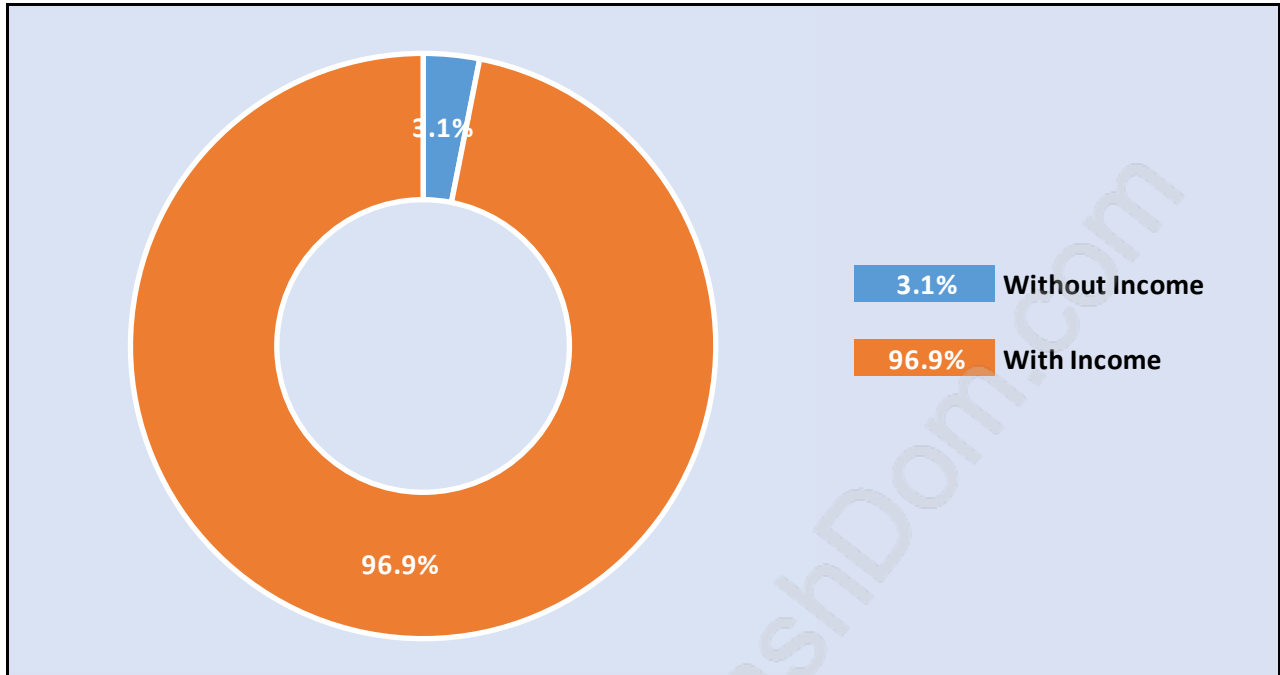

Queensbury

Population Trends in Queensbury

Population by Age in Queensbury

Population Age 15+ by Income Status in Queensbury

Total Population Age 15 - 1,096

Households by Income in Queensbury

Total Number of Households - 476 / Average Household Income - \$147,083

Families in Queensbury

Average Persons per Family - 3

Children at Home in Queensbury

Total Number of Children at Home - 355

Family Structure in Queensbury

Total Number of Families - 339 / Average Persons per Family - 3.