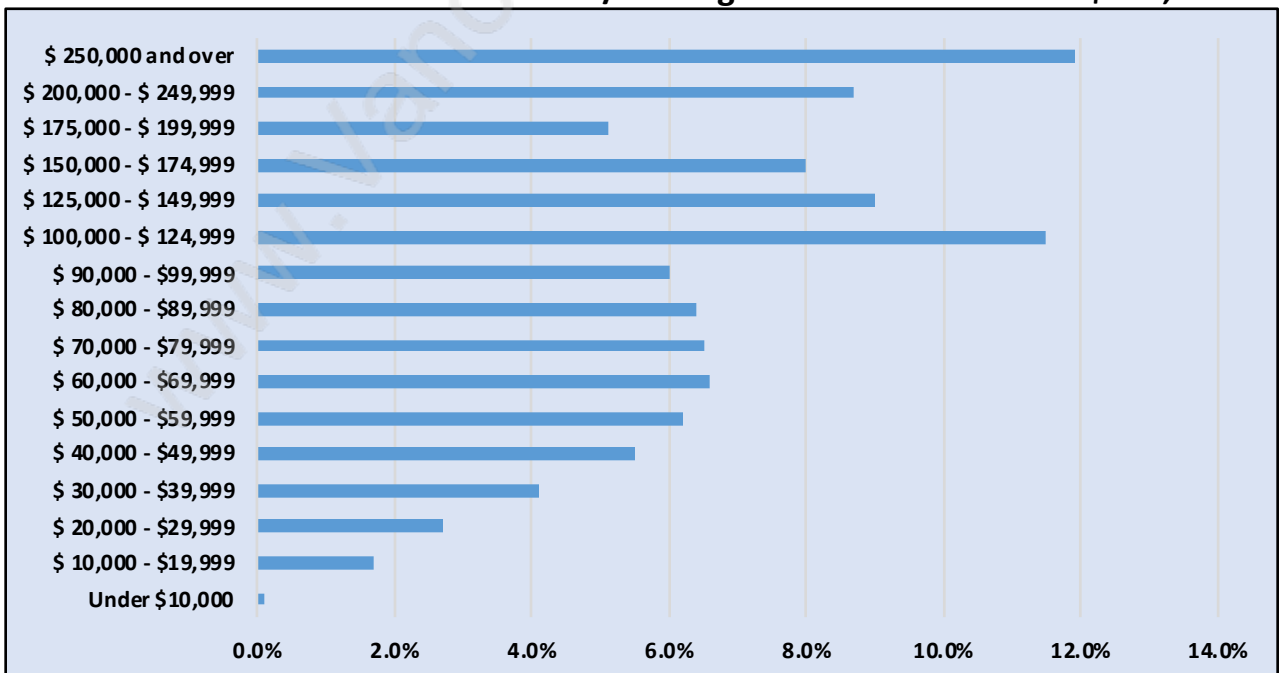

Queensbury

Population Trends in Queensbury

Population by Age in Queensbury

Population Age 15+ by Income Status in Queensbury

Total Population Age 15 - 1,096

Households by Income in Queensbury

Total Number of Households - 476 / Average Household Income - \$147,083

Families in Queensbury

Average Persons per Family - 3

Children at Home in Queensbury

Total Number of Children at Home - 355

Family Structure in Queensbury

Total Number of Families - 339 / Average Persons per Family - 3.