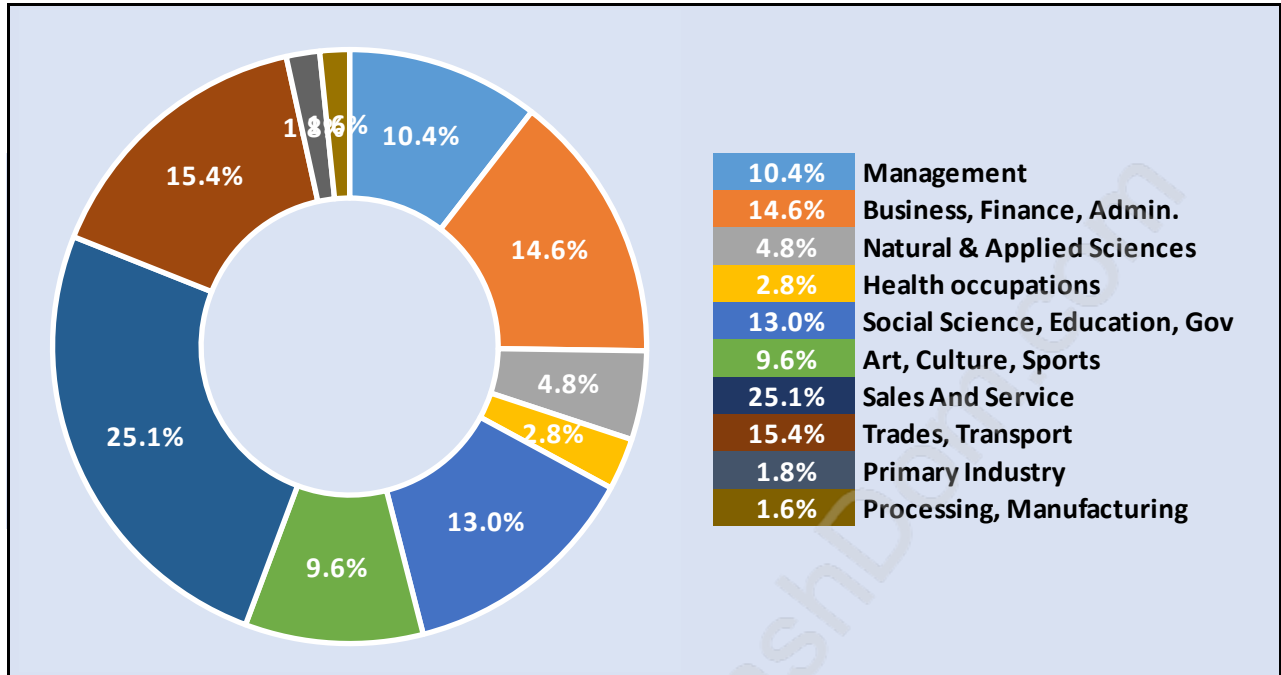

Labour Force by Occupation in Queensbury