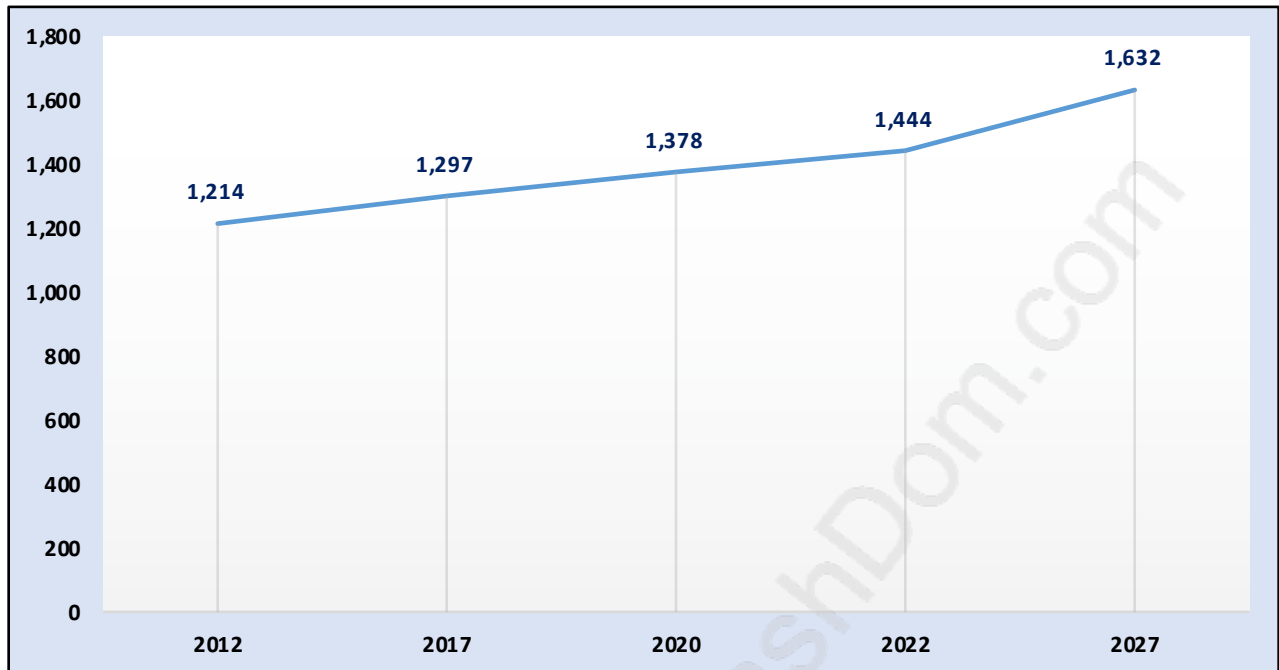

Queensbury

Population Trends in Queensbury

Population by Age in Queensbury

Population Age 15+ by Income Status in Queensbury

Total Population Age 15 - 1,096

Households by Income in Queensbury

Total Number of Households - 476 / Average Household Income - \$147,083

Families in Queensbury

Average Persons per Family - 3

Children at Home in Queensbury

Total Number of Children at Home - 355

Family Structure in Queensbury

Total Number of Families - 339 / Average Persons per Family - 3.