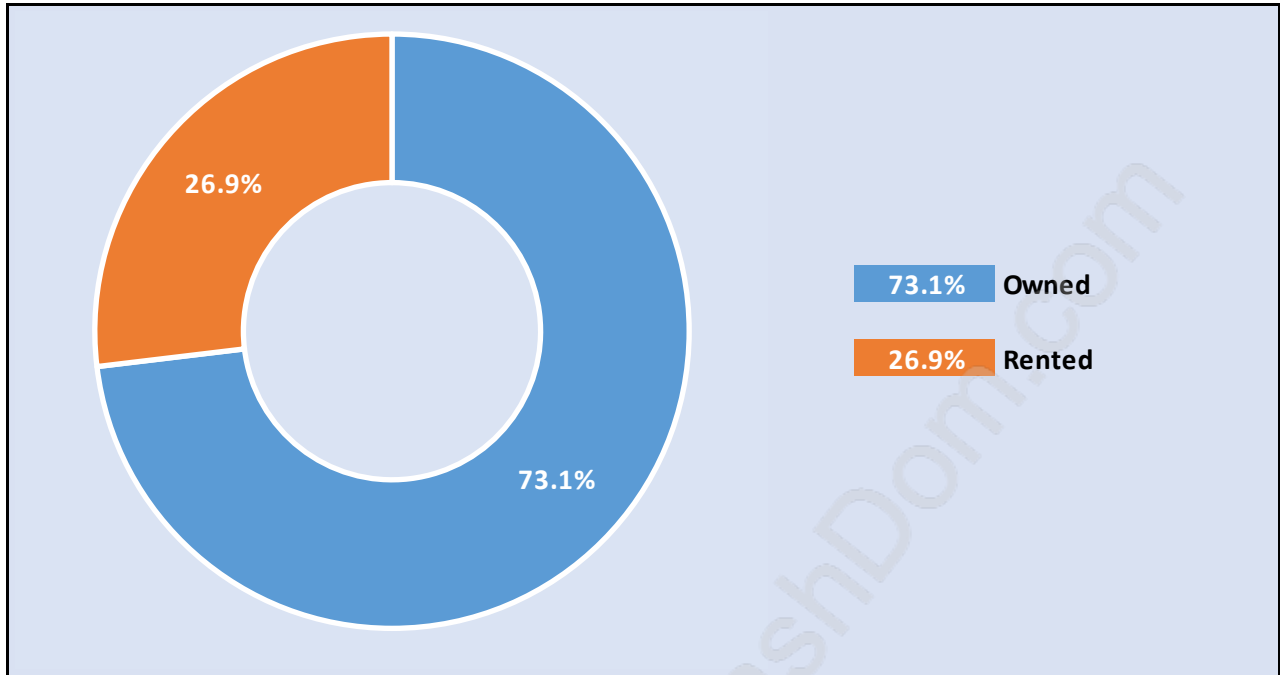

Dwellings in Queensbury