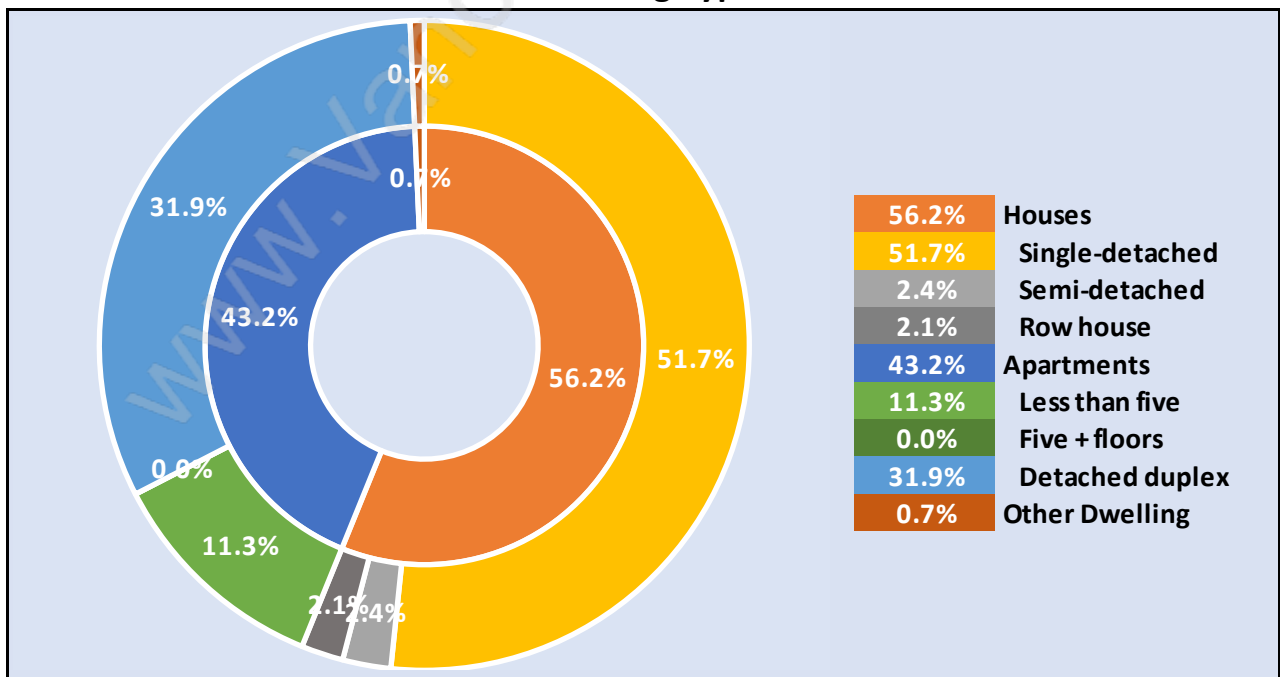

Queensbury

Population Trends in Queensbury

Population by Age in Queensbury

Population Age 15+ by Income Status in Queensbury

Total Population Age 15 - 1,096

Households by Income in Queensbury

Total Number of Households - 476 / Average Household Income - \$147,083

Families in Queensbury

Average Persons per Family - 3

Children at Home in Queensbury

Total Number of Children at Home - 355

Family Structure in Queensbury

Total Number of Families - 339 / Average Persons per Family - 3.

Households by Household Size in Queensbury

Total Number of Households - 476

Dwellings in Queensbury

Population Age 15+ in Queensbury

Labour Force by Occupation in Queensbury

Labour Force Participation in Queensbury

Travel To Work in (from) Queensbury

Occupied Dwellings by Structure Type in Queensbury

Dominant Bulding Type - Houses

Private Dwellings by Period of Construction in Queensbury

Dominant Period of Construction - Before 1960