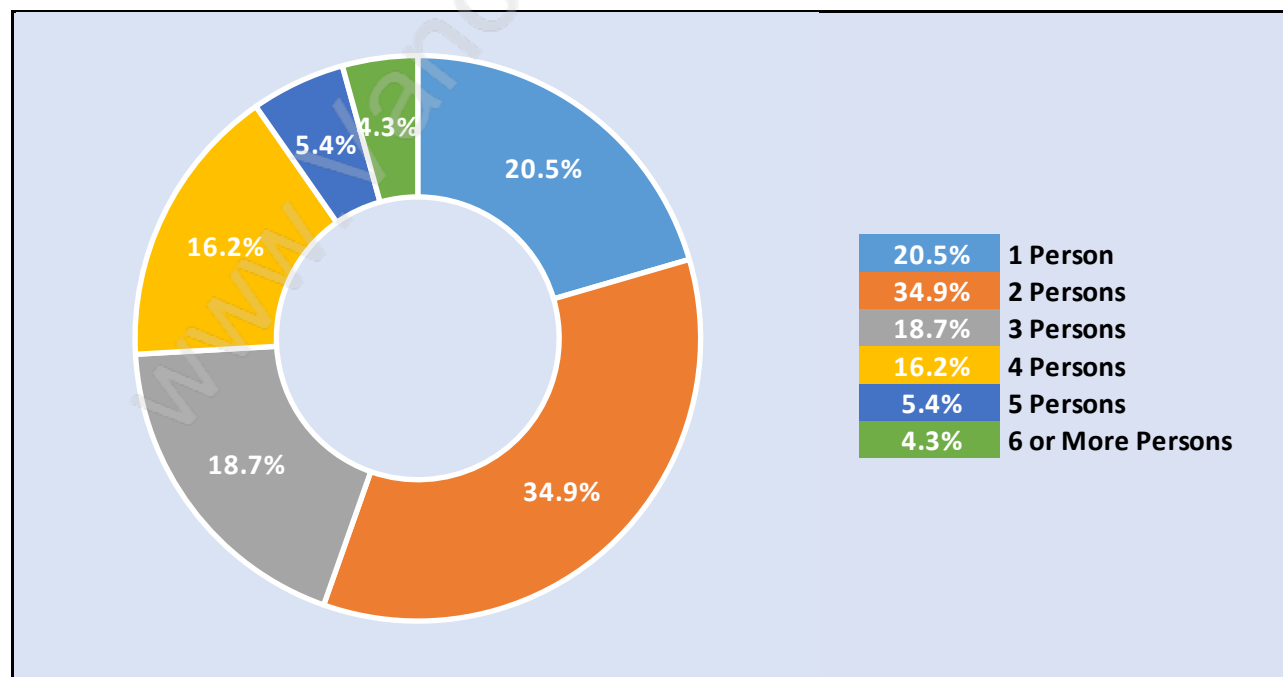

Queensbury

Population Trends in Queensbury

Population by Age in Queensbury

Population Age 15+ by Income Status in Queensbury

Total Population Age 15 - 1,096

Households by Income in Queensbury

Total Number of Households - 476 / Average Household Income - \$147,083

Families in Queensbury

Average Persons per Family - 3

Children at Home in Queensbury

Total Number of Children at Home - 355

Family Structure in Queensbury

Total Number of Families - 339 / Average Persons per Family - 3.

Households by Household Size in Queensbury

Total Number of Households - 476

Dwellings in Queensbury

Population Age 15+ in Queensbury

Labour Force by Occupation in Queensbury

Labour Force Participation in Queensbury