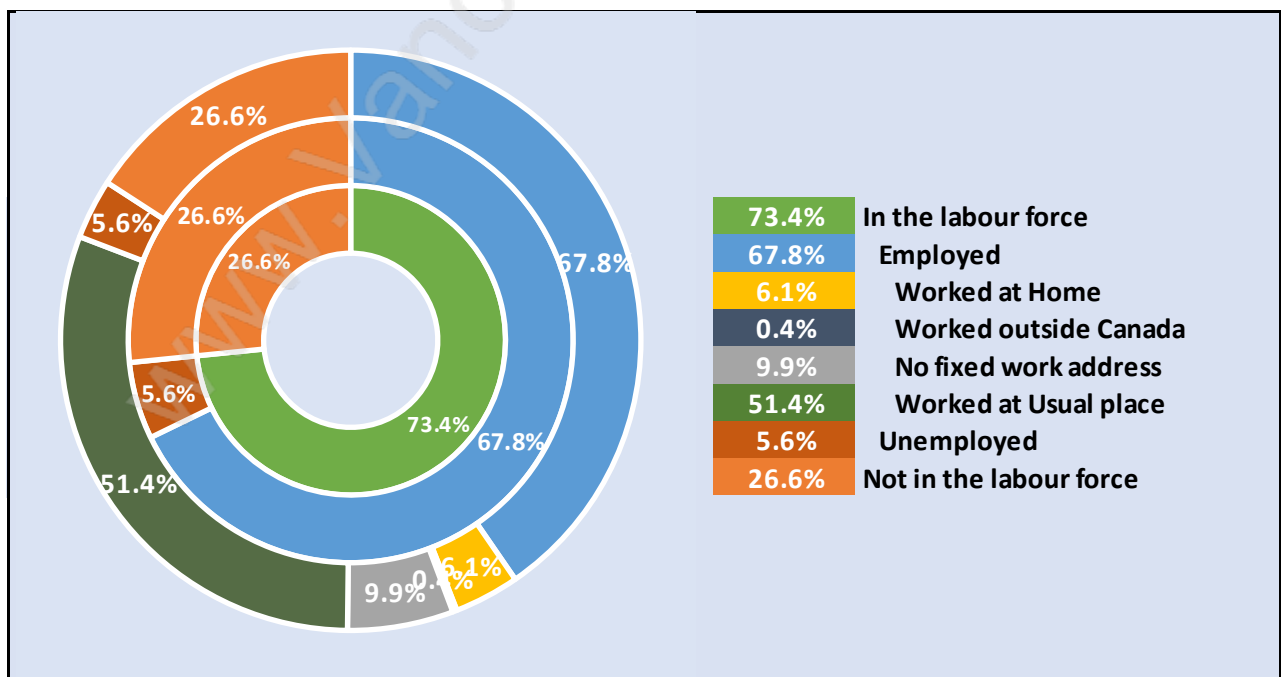

Families in Queensbury

Average Persons per Family - 3

Children at Home in Queensbury

Total Number of Children at Home - 355

Family Structure in Queensbury

Total Number of Families - 339 / Average Persons per Family - 3.

Households by Household Size in Queensbury

Total Number of Households - 476

Dwellings in Queensbury

Population Age 15+ in Queensbury

Labour Force by Occupation in Queensbury

Labour Force Participation in Queensbury