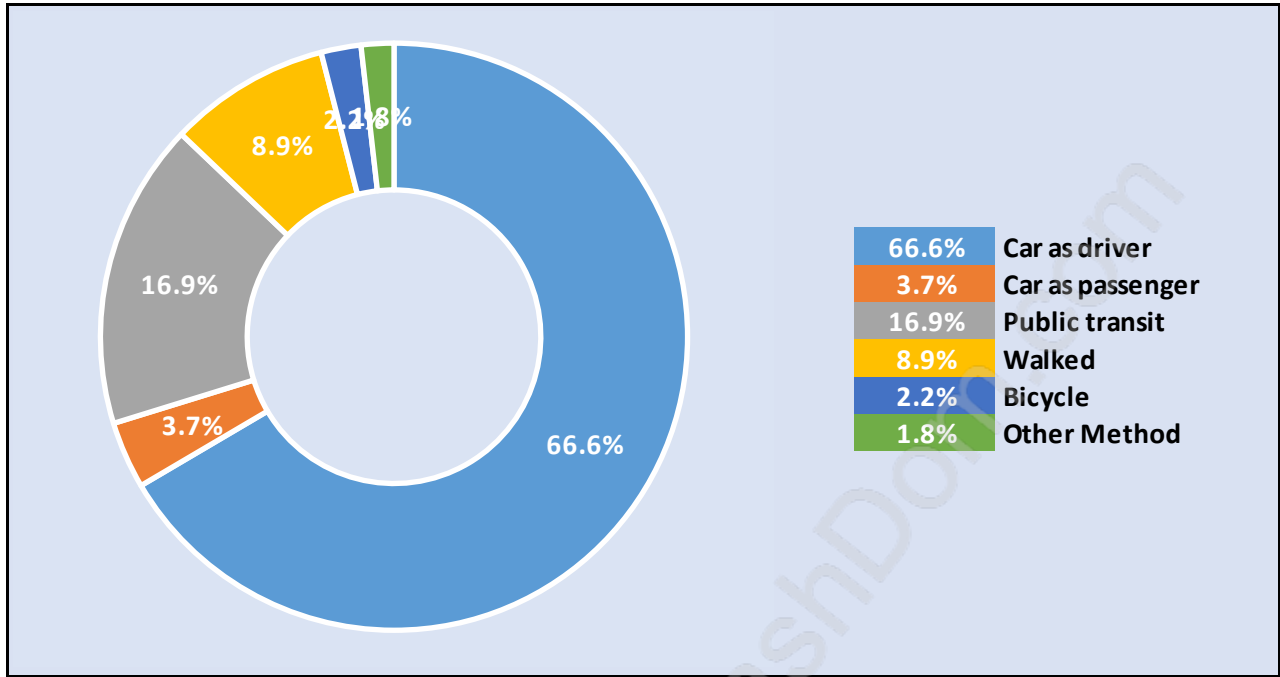

Travel To Work in (from) Queensbury