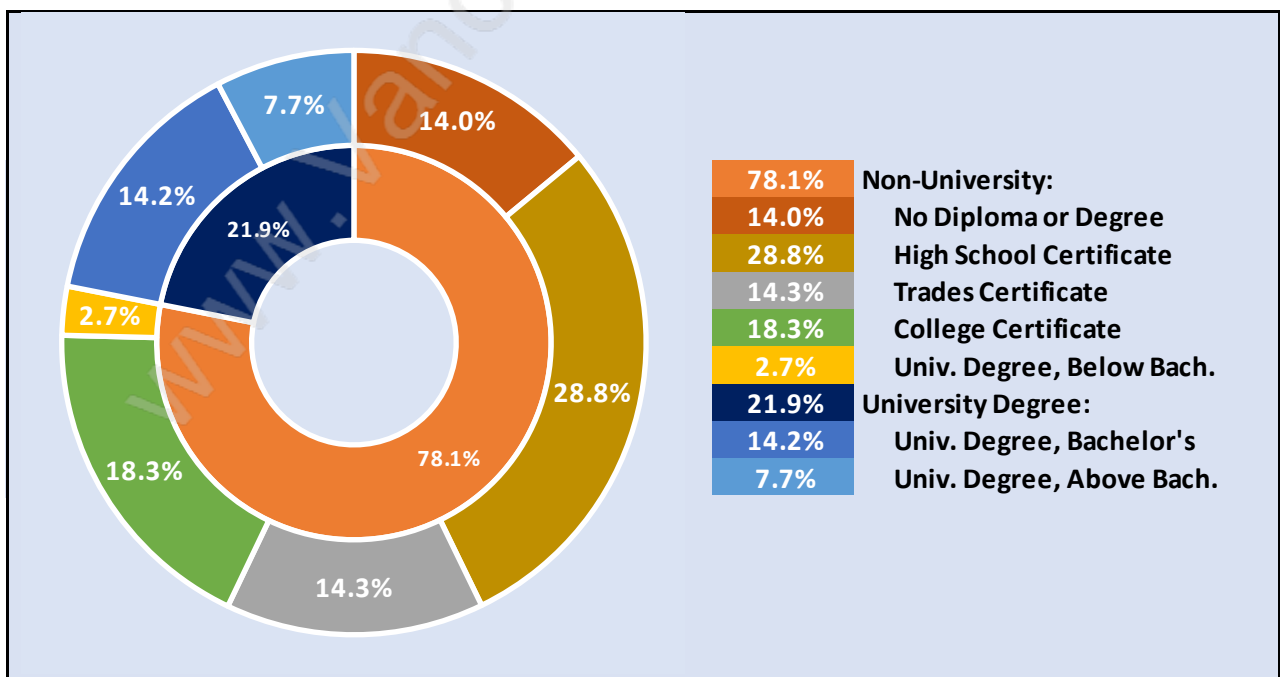

Queensbury

Population Trends in Queensbury

Population by Age in Queensbury

Population Age 15+ by Income Status in Queensbury

Total Population Age 15 - 1,096

Households by Income in Queensbury

Total Number of Households - 476 / Average Household Income - \$147,083

Families in Queensbury

Average Persons per Family - 3

Children at Home in Queensbury

Total Number of Children at Home - 355

Family Structure in Queensbury

Total Number of Families - 339 / Average Persons per Family - 3.

Households by Household Size in Queensbury

Total Number of Households - 476

Dwellings in Queensbury

Population Age 15+ in Queensbury

Labour Force by Occupation in Queensbury

Labour Force Participation in Queensbury