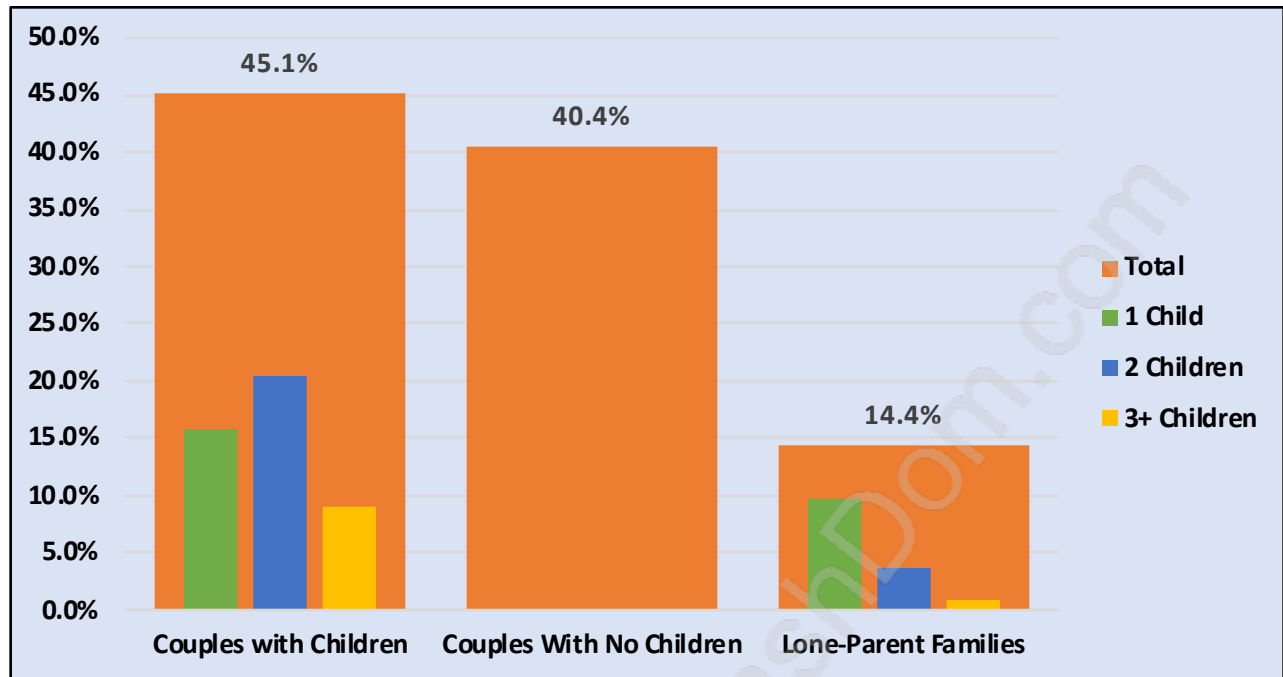

Queensbury

Population Trends in Queensbury

Population by Age in Queensbury

Population Age 15+ by Income Status in Queensbury

Total Population Age 15 - 1,096

Households by Income in Queensbury

Total Number of Households - 476 / Average Household Income - \$147,083

Families in Queensbury

Average Persons per Family - 3

Children at Home in Queensbury

Total Number of Children at Home - 355

Family Structure in Queensbury

Total Number of Families - 339 / Average Persons per Family - 3.