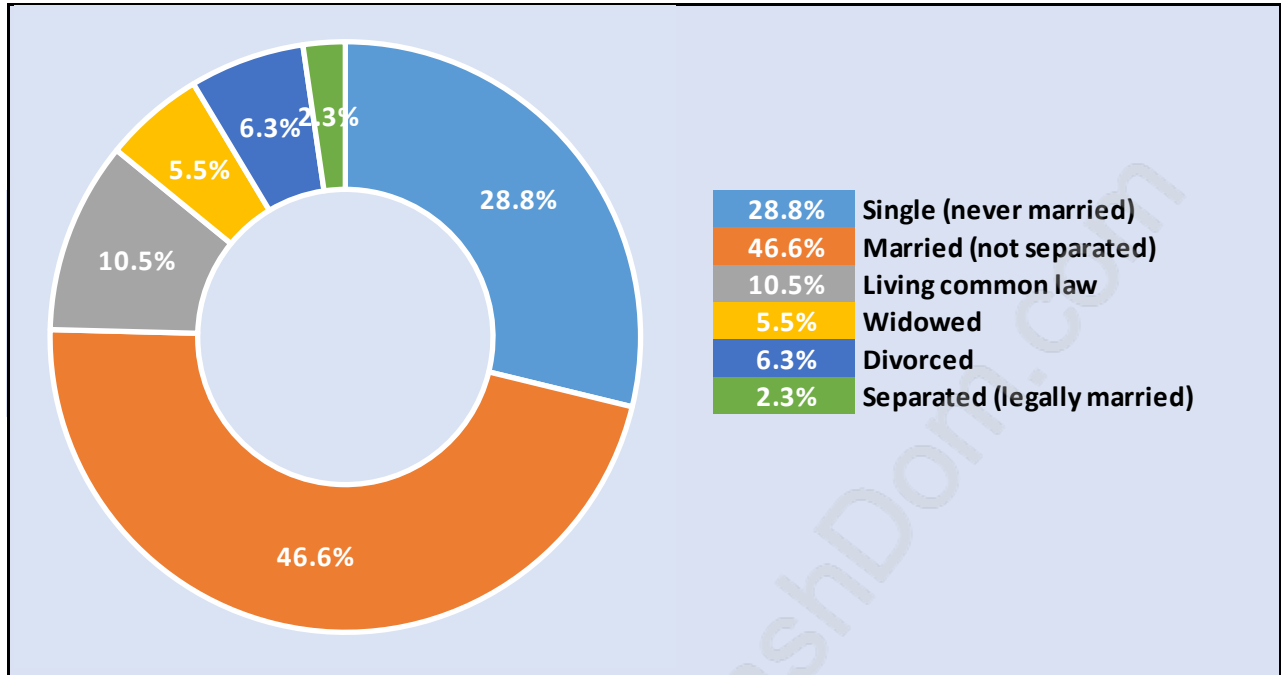

Queensbury

Population Trends in Queensbury

Population by Age in Queensbury

Population Age 15+ by Income Status in Queensbury

Total Population Age 15 - 1,096

Households by Income in Queensbury

Total Number of Households - 476 / Average Household Income - \$147,083

Families in Queensbury

Average Persons per Family - 3

Children at Home in Queensbury

Total Number of Children at Home - 355

Family Structure in Queensbury

Total Number of Families - 339 / Average Persons per Family - 3.

Households by Household Size in Queensbury

Total Number of Households - 476

Dwellings in Queensbury

Population Age 15+ in Queensbury

Labour Force by Occupation in Queensbury

Labour Force Participation in Queensbury