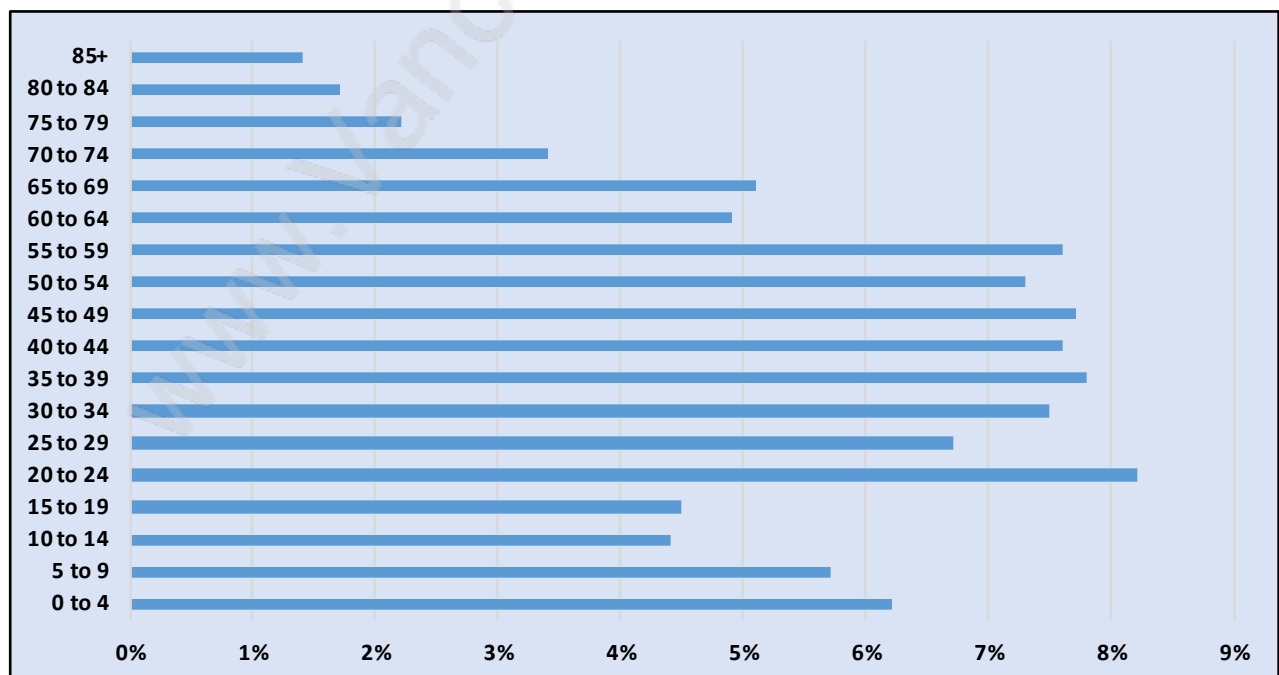

Queensbury

Population Trends in Queensbury

Population by Age in Queensbury

Population Age 15+ by Income Status in Queensbury

Total Population Age 15 - 1,096

Households by Income in Queensbury

Total Number of Households - 476 / Average Household Income - \$147,083

Families in Queensbury

Average Persons per Family - 3

Children at Home in Queensbury

Total Number of Children at Home - 355

Family Structure in Queensbury

Total Number of Families - 339 / Average Persons per Family - 3.