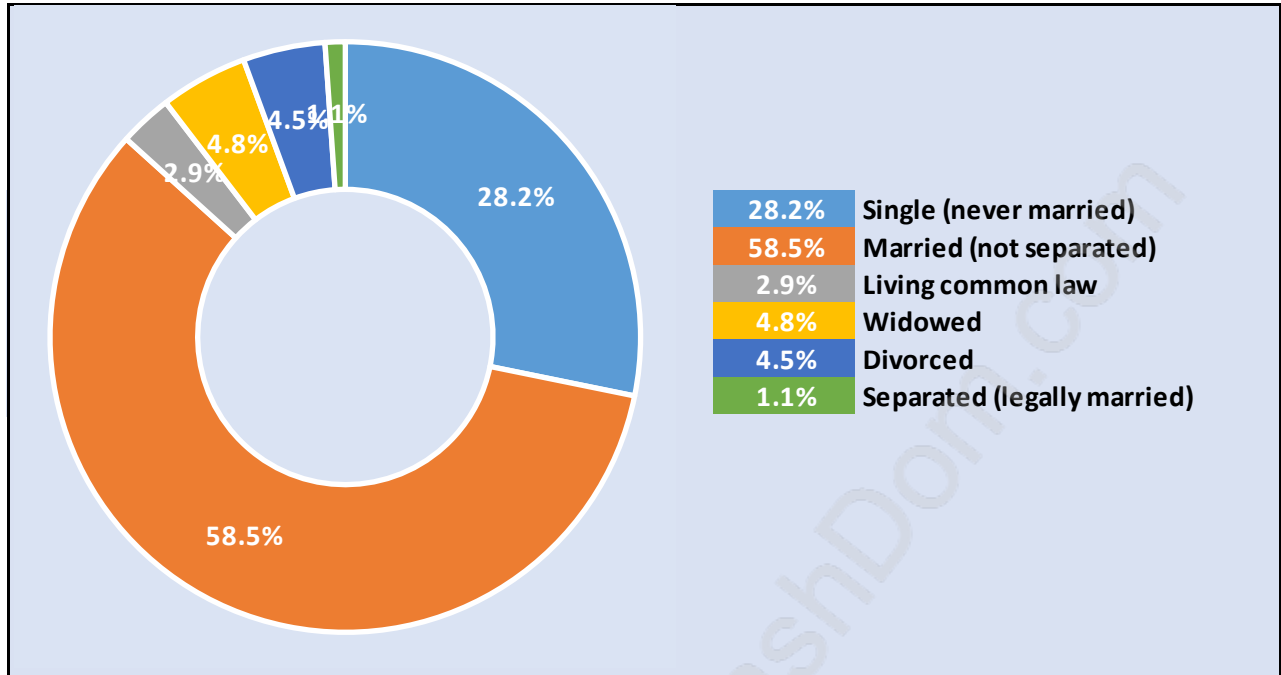

Quilchena

Population Trends in Quilchena

Population by Age in Quilchena

Population Age 15+ by Income Status in Quilchena

Total Population Age 15 - 4,502

Households by Income in Quilchena

Total Number of Households - 1,652 / Average Household Income - \$105,983

Families in Quilchena

Average Persons per Family - 3.1

Children at Home in Quilchena

Total Number of Children at Home - 1,616

Family Structure in Quilchena

Total Number of Families - 1,397 / Average Persons per Family - 3.1