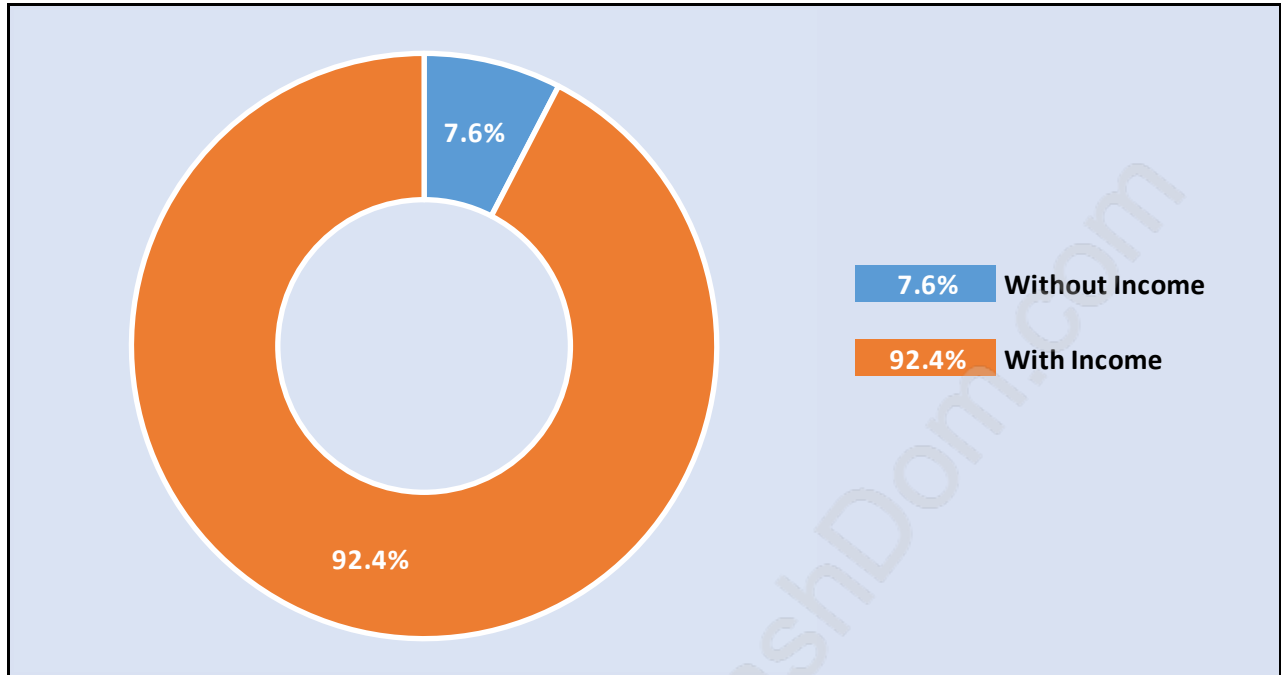

Quilchena

Population Trends in Quilchena

Population by Age in Quilchena

Population Age 15+ by Income Status in Quilchena

Total Population Age 15 - 4,502

Households by Income in Quilchena

Total Number of Households - 1,652 / Average Household Income - \$105,983

Families in Quilchena

Average Persons per Family - 3.1

Children at Home in Quilchena

Total Number of Children at Home - 1,616

Family Structure in Quilchena

Total Number of Families - 1,397 / Average Persons per Family - 3.1