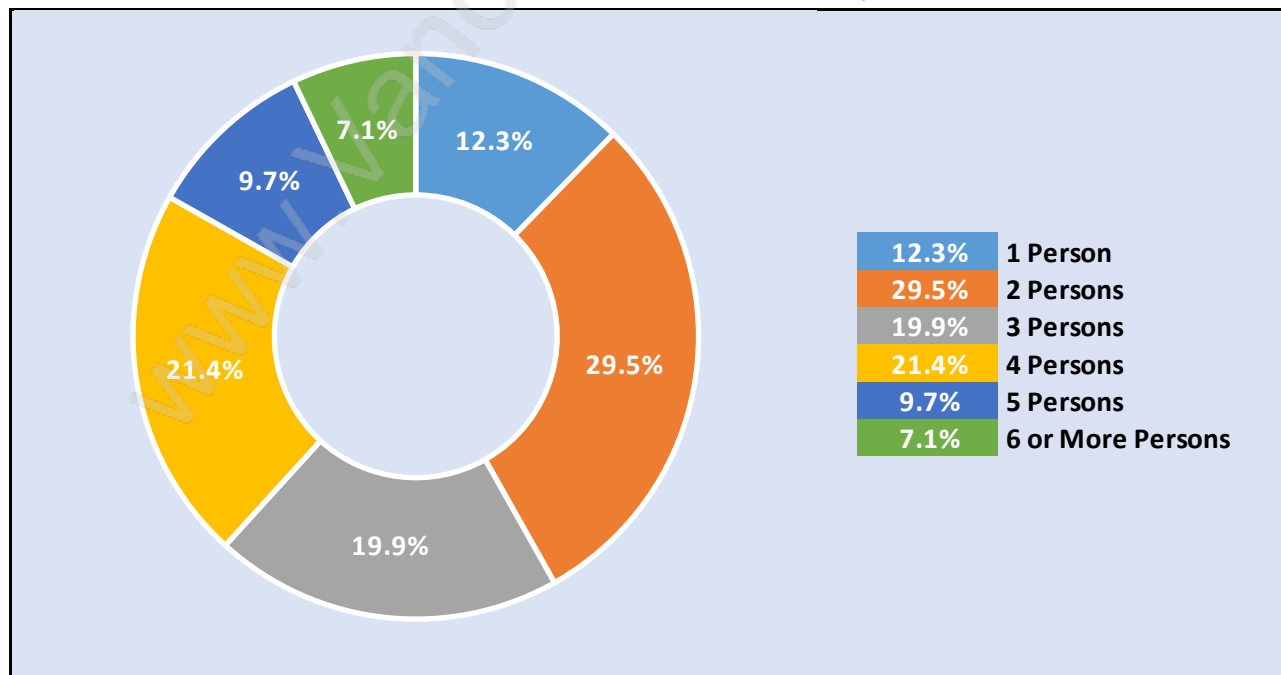

Quilchena

Population Trends in Quilchena

Population by Age in Quilchena

Population Age 15+ by Income Status in Quilchena

Total Population Age 15 - 4,502

Households by Income in Quilchena

Total Number of Households - 1,652 / Average Household Income - \$105,983

Families in Quilchena

Average Persons per Family - 3.1

Children at Home in Quilchena

Total Number of Children at Home - 1,616

Family Structure in Quilchena

Total Number of Families - 1,397 / Average Persons per Family - 3.1

Households by Household Size in Quilchena

Total Number of Households - 1,652

Dwellings in Quilchena

Population Age 15+ in Quilchena

Labour Force by Occupation in Quilchena

Labour Force Participation in Quilchena