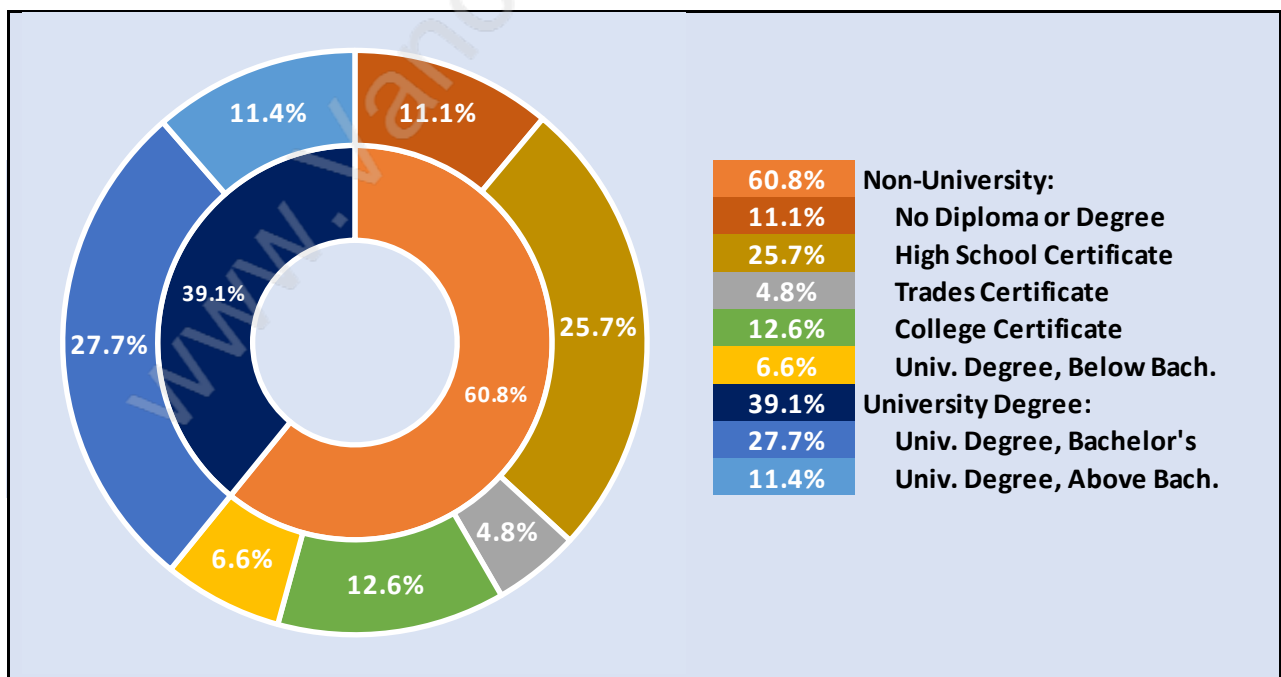

Quilchena

Population Trends in Quilchena

Population by Age in Quilchena

Population Age 15+ by Income Status in Quilchena

Total Population Age 15 - 4,502

Households by Income in Quilchena

Total Number of Households - 1,652 / Average Household Income - \$105,983

Households by Household Size in Quilchena

Total Number of Households - 1,652

Dwellings in Quilchena

Population Age 15+ in Quilchena

Labour Force by Occupation in Quilchena

Labour Force Participation in Quilchena

Travel To Work in (from) Quilchena

Occupied Dwellings by Structure Type in Quilchena

Dominant Bulding Type - Houses

Private Dwellings by Period of Construction in Quilchena

Dominant Period of Construction - 1961-1980