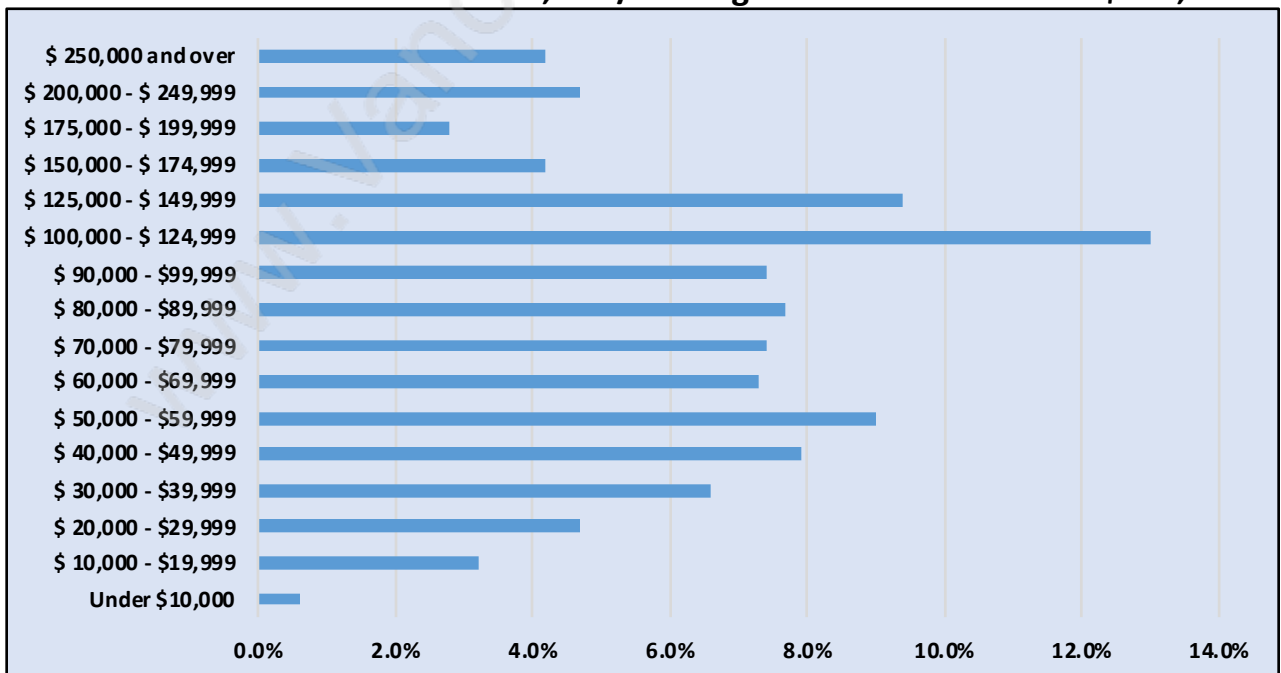

Quilchena

Population Trends in Quilchena

Population by Age in Quilchena

Population Age 15+ by Income Status in Quilchena

Total Population Age 15 - 4,502

Households by Income in Quilchena

Total Number of Households - 1,652 / Average Household Income - \$105,983

Families in Quilchena

Average Persons per Family - 3.1

Children at Home in Quilchena

Total Number of Children at Home - 1,616

Family Structure in Quilchena

Total Number of Families - 1,397 / Average Persons per Family - 3.1