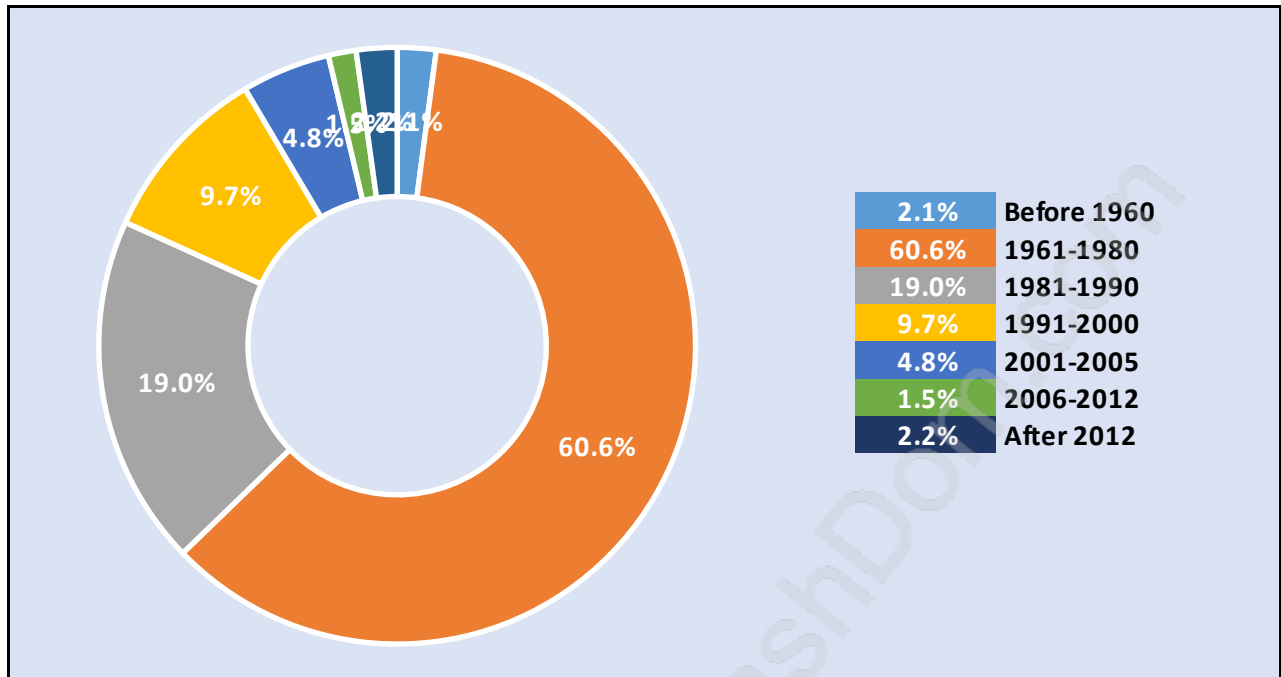

Quilchena

Population Trends in Quilchena

Population by Age in Quilchena

Population Age 15+ by Income Status in Quilchena

Total Population Age 15 - 4,502

Households by Income in Quilchena

Total Number of Households - 1,652 / Average Household Income - \$105,983

Travel To Work in (from) Quilchena

Occupied Dwellings by Structure Type in Quilchena

Dominant Bulding Type - Houses

Private Dwellings by Period of Construction in Quilchena

Dominant Period of Construction - 1961-1980