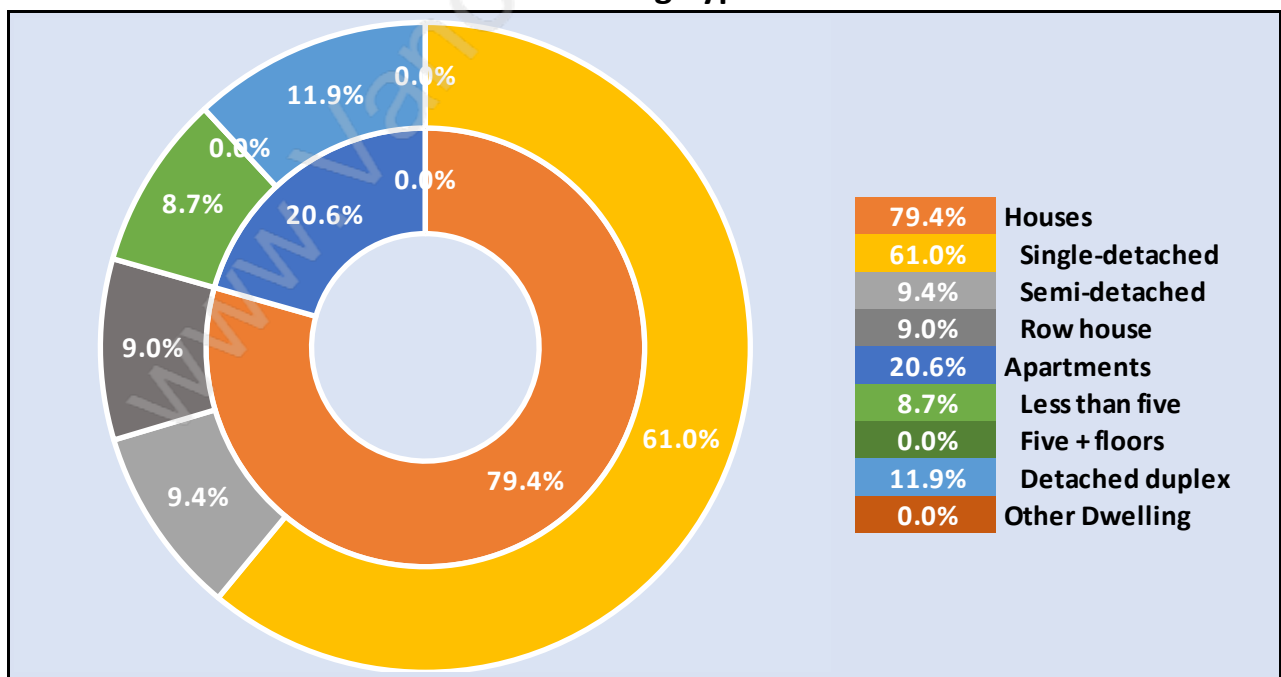

Quilchena

Population Trends in Quilchena

Population by Age in Quilchena

Population Age 15+ by Income Status in Quilchena

Total Population Age 15 - 4,502

Households by Income in Quilchena

Total Number of Households - 1,652 / Average Household Income - \$105,983

Families in Quilchena

Average Persons per Family - 3.1

Children at Home in Quilchena

Total Number of Children at Home - 1,616

Family Structure in Quilchena

Total Number of Families - 1,397 / Average Persons per Family - 3.1

Households by Household Size in Quilchena

Total Number of Households - 1,652

Dwellings in Quilchena

Population Age 15+ in Quilchena

Labour Force by Occupation in Quilchena

Labour Force Participation in Quilchena

Travel To Work in (from) Quilchena

Occupied Dwellings by Structure Type in Quilchena

Dominant Bulding Type - Houses

Private Dwellings by Period of Construction in Quilchena

Dominant Period of Construction - 1961-1980