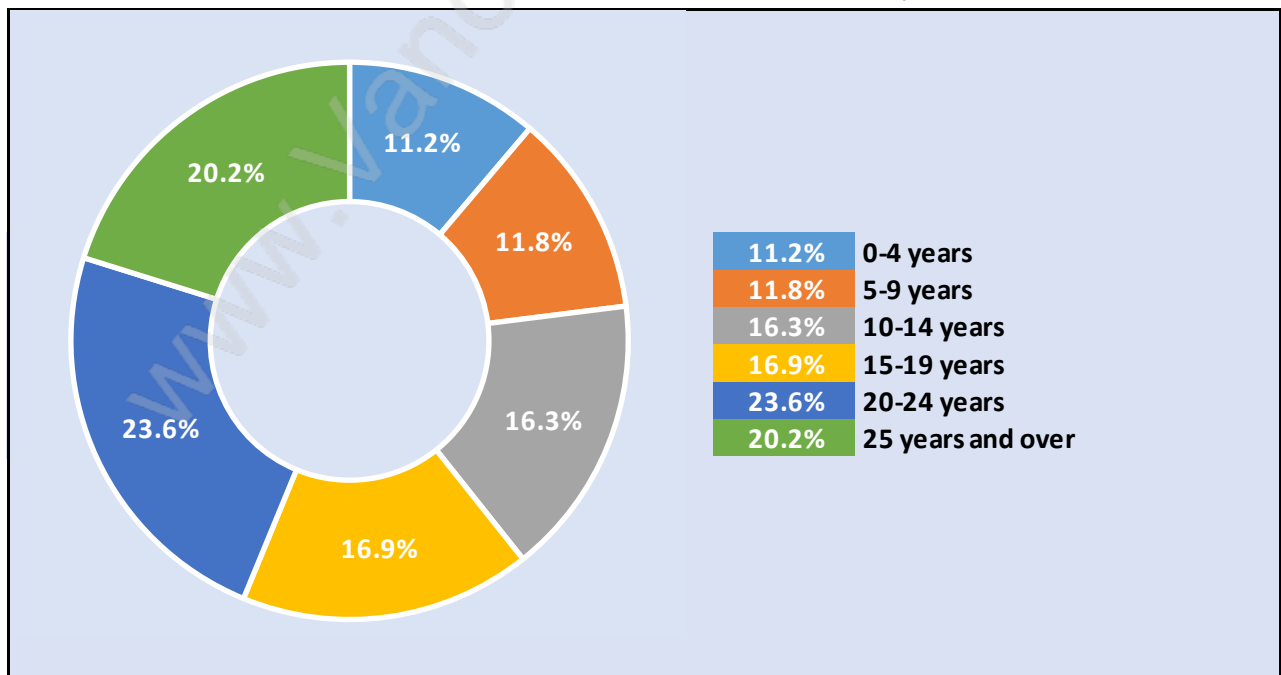

Quilchena

Population Trends in Quilchena

Population by Age in Quilchena

Population Age 15+ by Income Status in Quilchena

Total Population Age 15 - 4,502

Households by Income in Quilchena

Total Number of Households - 1,652 / Average Household Income - \$105,983

Families in Quilchena

Average Persons per Family - 3.1

Children at Home in Quilchena

Total Number of Children at Home - 1,616

Family Structure in Quilchena

Total Number of Families - 1,397 / Average Persons per Family - 3.1