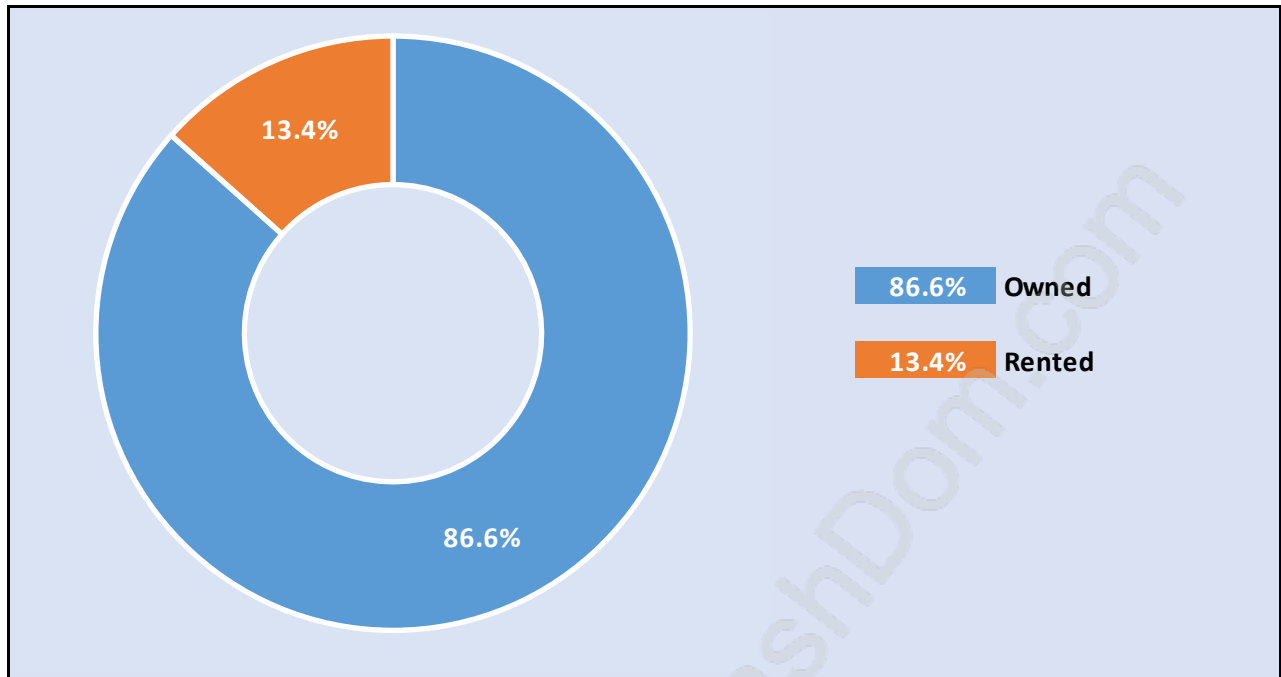

Dwellings in Quilchena