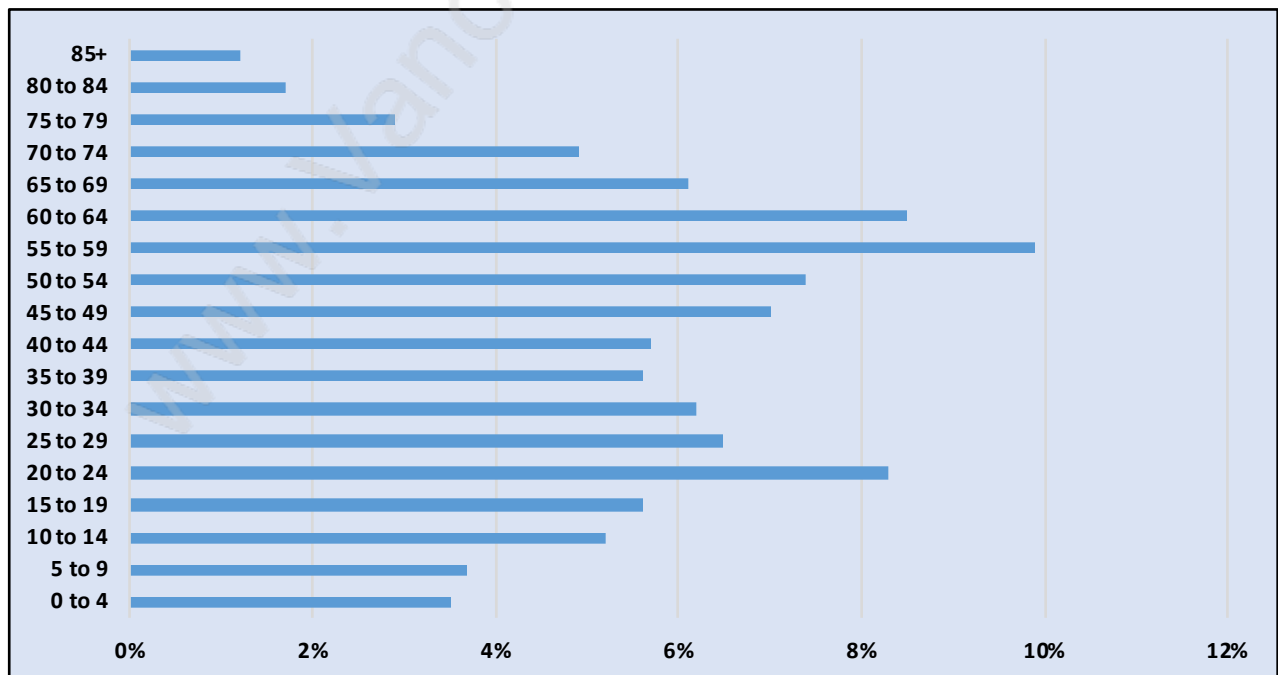

Quilchena

Population Trends in Quilchena

Population by Age in Quilchena

Population Age 15+ by Income Status in Quilchena

Total Population Age 15 - 4,502

Households by Income in Quilchena

Total Number of Households - 1,652 / Average Household Income - \$105,983

Families in Quilchena

Average Persons per Family - 3.1

Children at Home in Quilchena

Total Number of Children at Home - 1,616

Family Structure in Quilchena

Total Number of Families - 1,397 / Average Persons per Family - 3.1