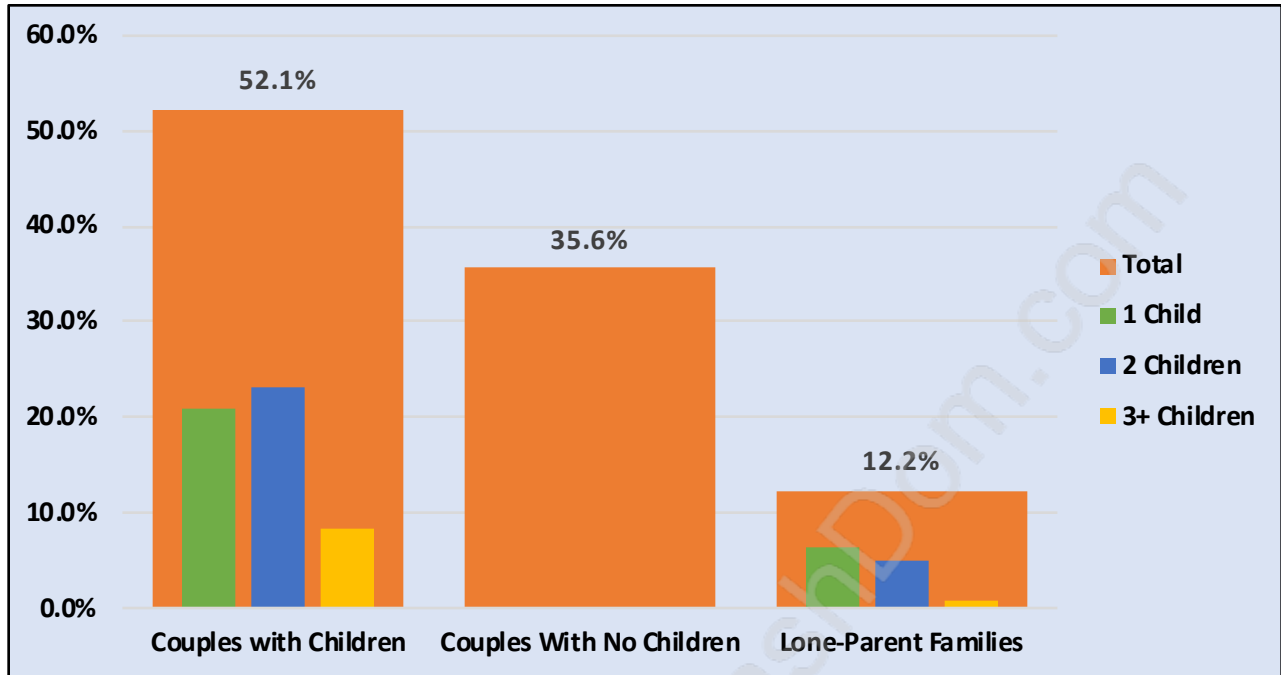

Quilchena

Population Trends in Quilchena

Population by Age in Quilchena

Population Age 15+ by Income Status in Quilchena

Total Population Age 15 - 4,502

Households by Income in Quilchena

Total Number of Households - 1,652 / Average Household Income - \$105,983

Families in Quilchena

Average Persons per Family - 3.1

Children at Home in Quilchena

Total Number of Children at Home - 1,616

Family Structure in Quilchena

Total Number of Families - 1,397 / Average Persons per Family - 3.1

Households by Household Size in Quilchena

Total Number of Households - 1,652

Dwellings in Quilchena

Population Age 15+ in Quilchena

Labour Force by Occupation in Quilchena

Labour Force Participation in Quilchena