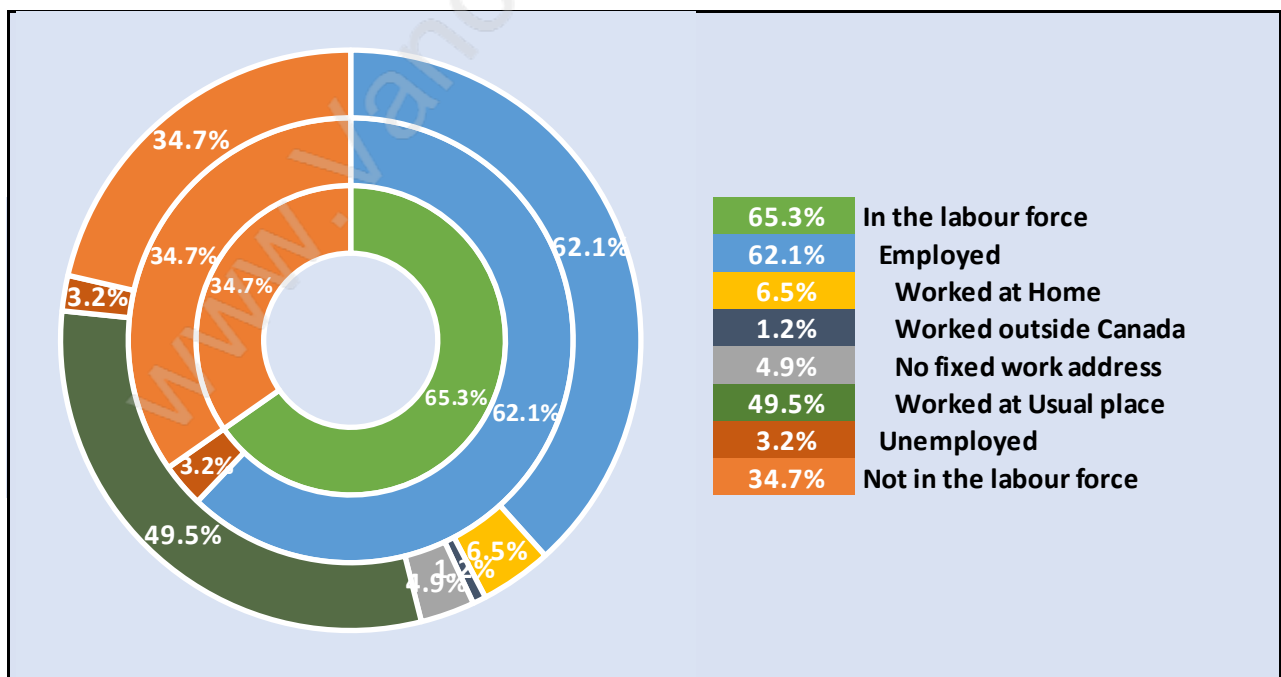

Households by Household Size in Quilchena

Total Number of Households - 1,652

Dwellings in Quilchena

Population Age 15+ in Quilchena

Labour Force by Occupation in Quilchena

Labour Force Participation in Quilchena

Travel To Work in (from) Quilchena

Occupied Dwellings by Structure Type in Quilchena

Dominant Bulding Type - Houses

Private Dwellings by Period of Construction in Quilchena

Dominant Period of Construction - 1961-1980