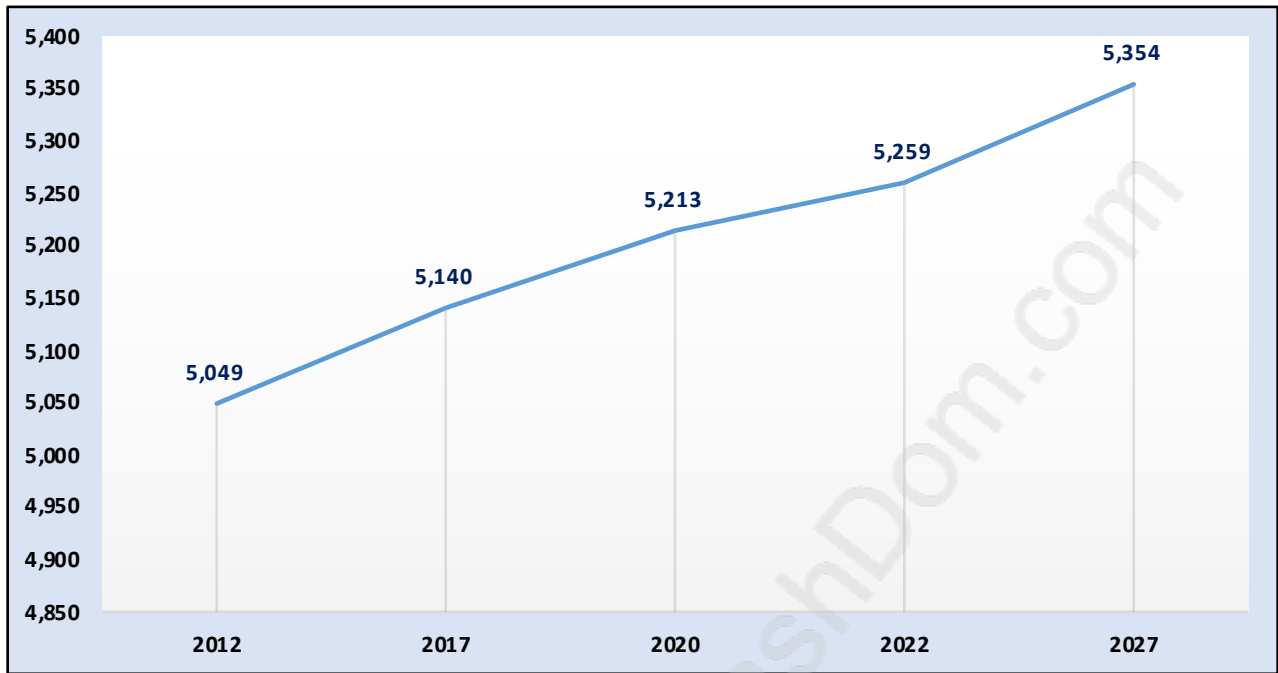

Quilchena

Population Trends in Quilchena

Population by Age in Quilchena

Population Age 15+ by Income Status in Quilchena

Total Population Age 15 - 4,502

Households by Income in Quilchena

Total Number of Households - 1,652 / Average Household Income - \$105,983

Families in Quilchena

Average Persons per Family - 3.1

Children at Home in Quilchena

Total Number of Children at Home - 1,616

Family Structure in Quilchena

Total Number of Families - 1,397 / Average Persons per Family - 3.1