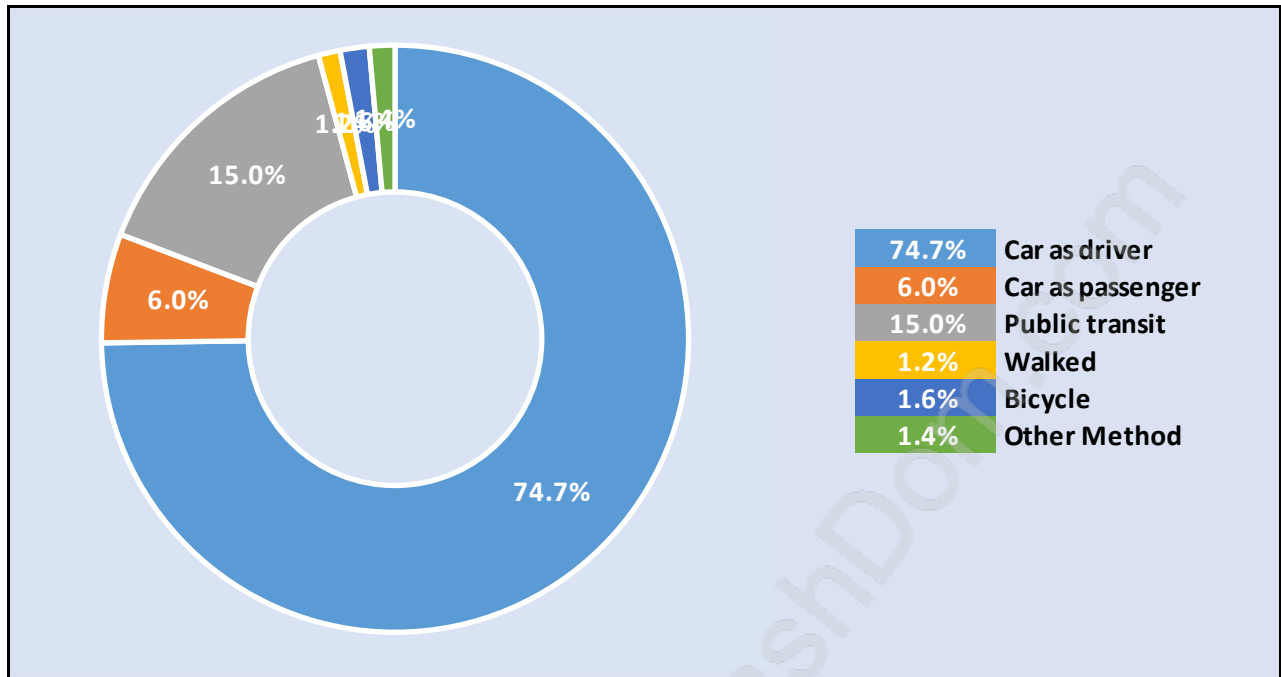

Households by Household Size in Quilchena

Total Number of Households - 1,652

Dwellings in Quilchena

Population Age 15+ in Quilchena

Labour Force by Occupation in Quilchena

Labour Force Participation in Quilchena

Travel To Work in (from) Quilchena

Occupied Dwellings by Structure Type in Quilchena

Dominant Bulding Type - Houses

Private Dwellings by Period of Construction in Quilchena

Dominant Period of Construction - 1961-1980