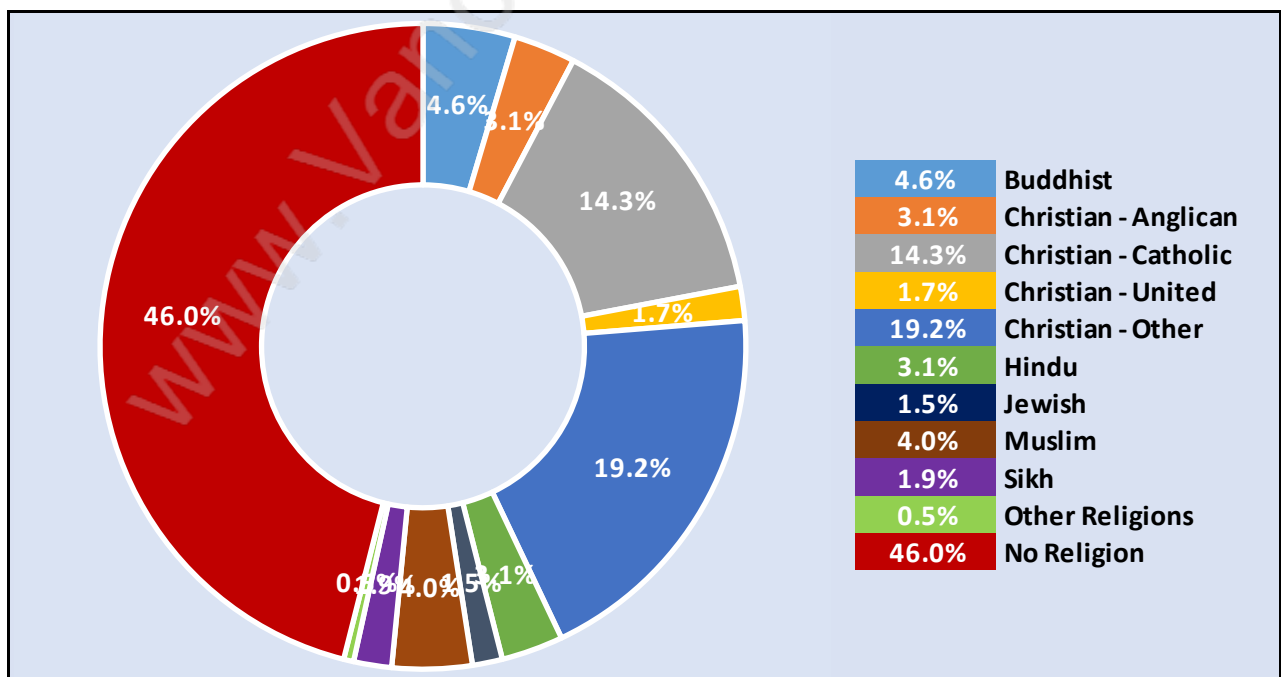

Population by Religion in Quilchena