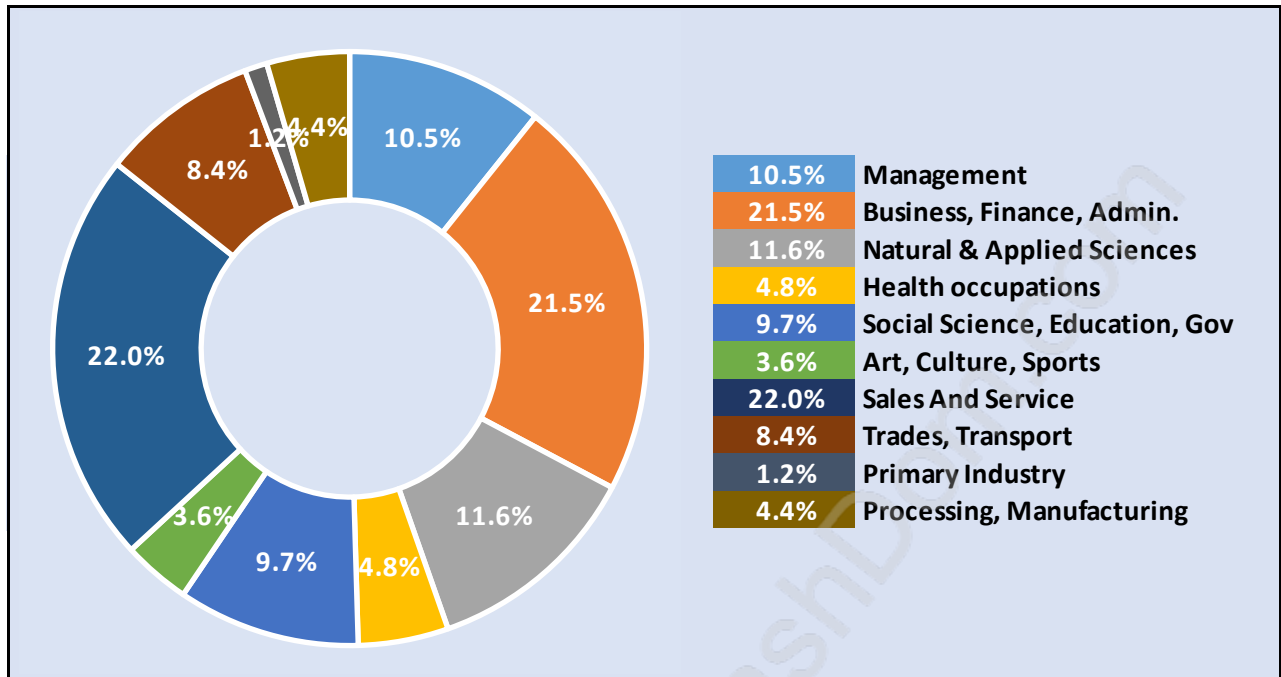

Labour Force by Occupation in Quilchena