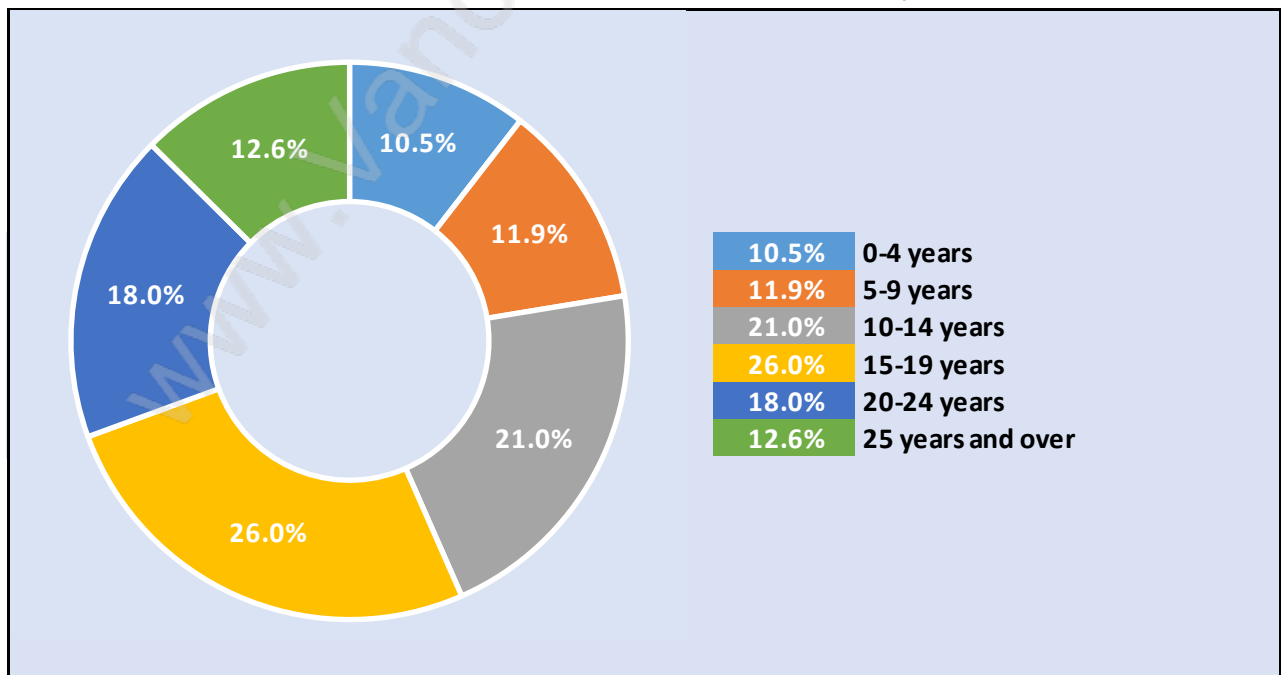

Quilchena

Population Trends in Quilchena

Population by Age in Quilchena

Population Age 15+ by Income Status in Quilchena

Total Population Age 15 - 5,911

Households by Income in Quilchena

Total Number of Households - 2,523 / Average Household Income - \$193,372

Families in Quilchena

Average Persons per Family - 3.1

Children at Home in Quilchena

Total Number of Children at Home - 2,228

Family Structure in Quilchena

Total Number of Families - 1,848 / Average Persons per Family - 3.1