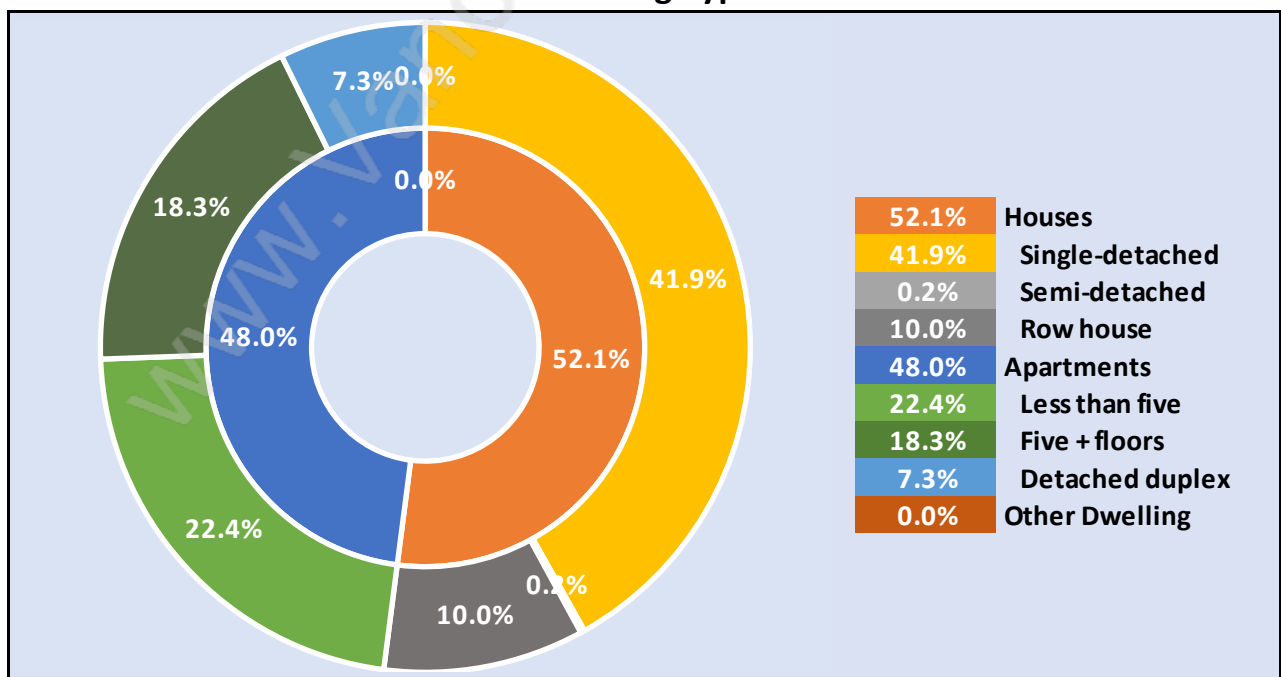

Quilchena

Population Trends in Quilchena

Population by Age in Quilchena

Population Age 15+ by Income Status in Quilchena

Total Population Age 15 - 5,911

Households by Income in Quilchena

Total Number of Households - 2,523 / Average Household Income - \$193,372

Families in Quilchena

Average Persons per Family - 3.1

Children at Home in Quilchena

Total Number of Children at Home - 2,228

Family Structure in Quilchena

Total Number of Families - 1,848 / Average Persons per Family - 3.1

Households by Household Size in Quilchena

Total Number of Households - 2,523

Dwellings in Quilchena

Population Age 15+ in Quilchena

Labour Force by Occupation in Quilchena

Labour Force Participation in Quilchena

Travel To Work in (from) Quilchena

Occupied Dwellings by Structure Type in Quilchena

Dominant Bulding Type - Houses

Private Dwellings by Period of Construction in Quilchena

Dominant Period of Construction - Before 1960