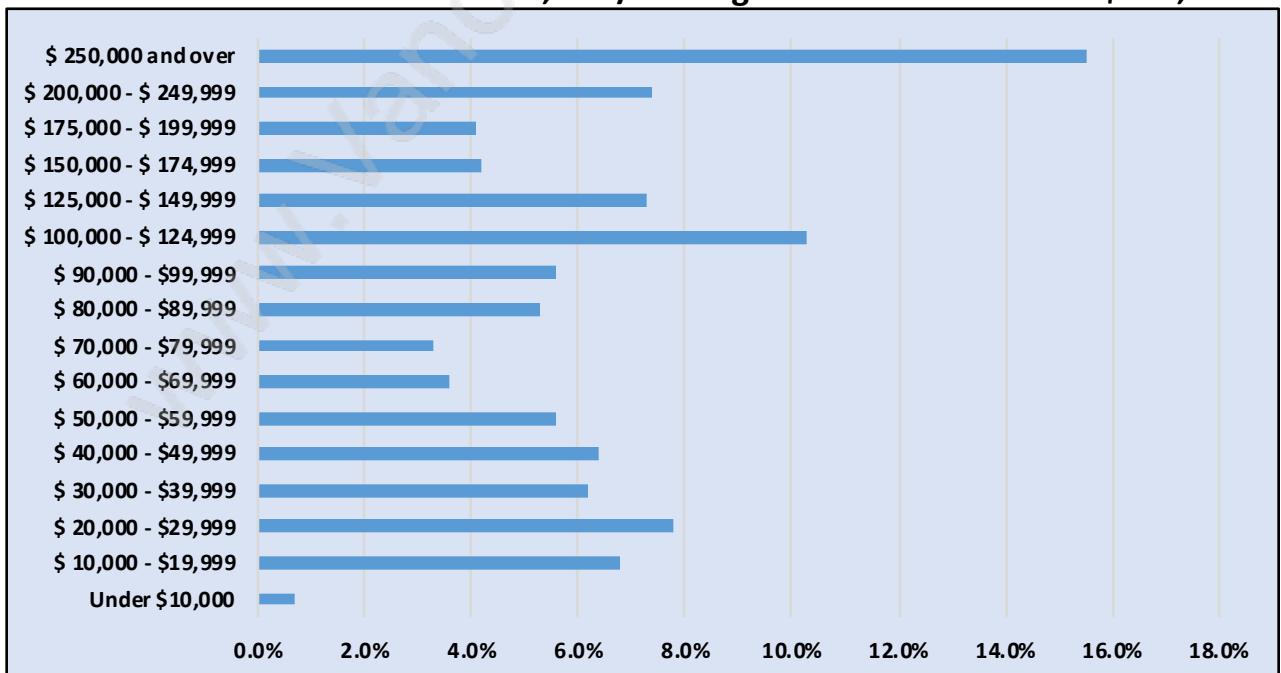

Quilchena

Population Trends in Quilchena

Population by Age in Quilchena

Population Age 15+ by Income Status in Quilchena

Total Population Age 15 - 5,911

Households by Income in Quilchena

Total Number of Households - 2,523 / Average Household Income - \$193,372

Families in Quilchena

Average Persons per Family - 3.1

Children at Home in Quilchena

Total Number of Children at Home - 2,228

Family Structure in Quilchena

Total Number of Families - 1,848 / Average Persons per Family - 3.1