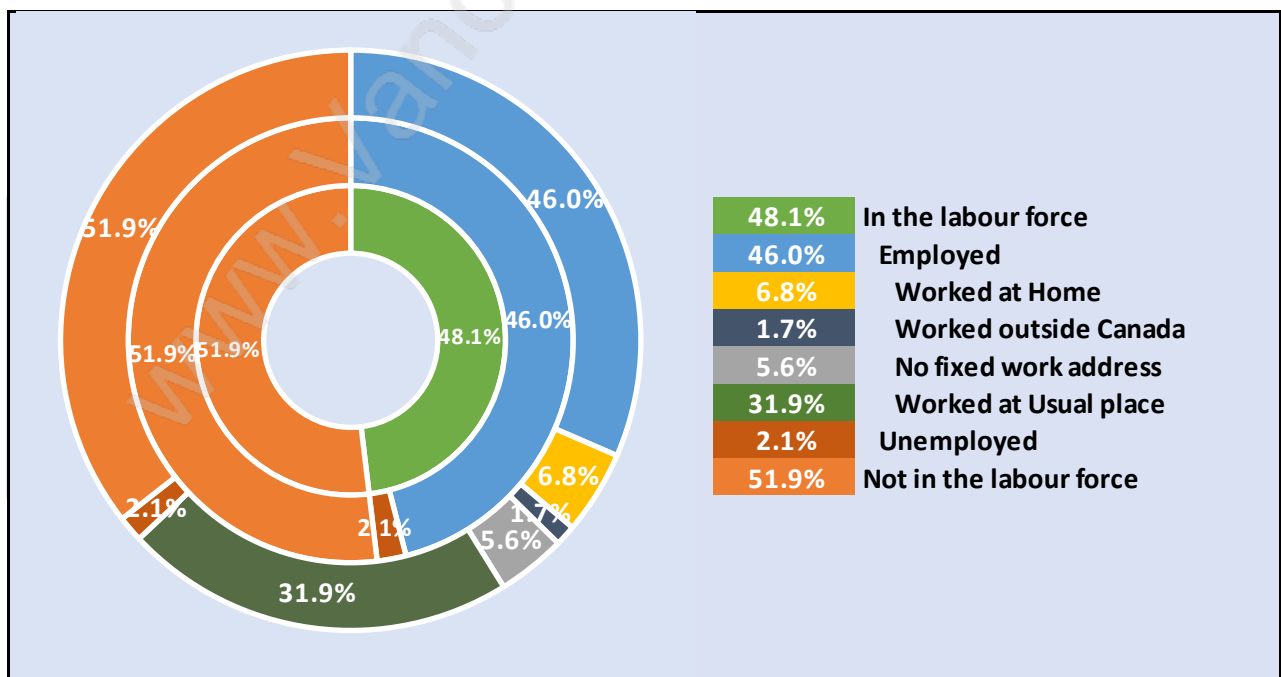

Households by Household Size in Quilchena

Total Number of Households - 2,523

Dwellings in Quilchena

Population Age 15+ in Quilchena

Labour Force by Occupation in Quilchena

Labour Force Participation in Quilchena

Travel To Work in (from) Quilchena

Occupied Dwellings by Structure Type in Quilchena

Dominant Bulding Type - Houses

Private Dwellings by Period of Construction in Quilchena

Dominant Period of Construction - Before 1960