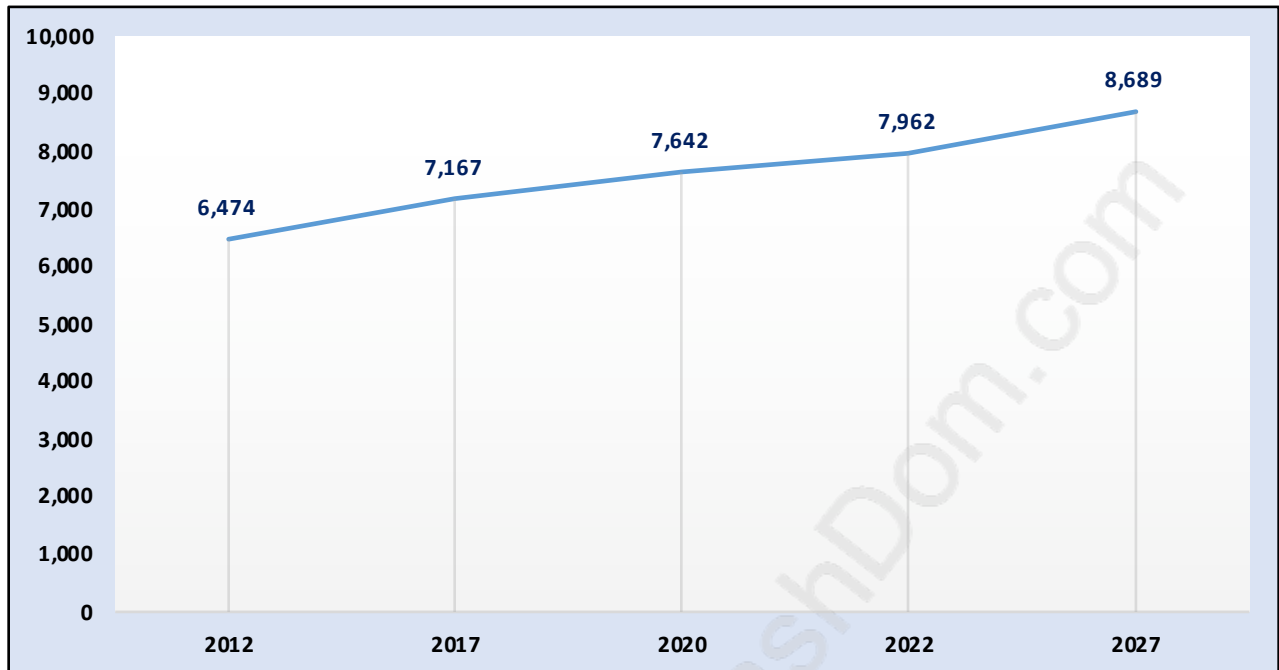

Quilchena

Population Trends in Quilchena

Population by Age in Quilchena

Population Age 15+ by Income Status in Quilchena

Total Population Age 15 - 5,911

Households by Income in Quilchena

Total Number of Households - 2,523 / Average Household Income - \$193,372

Families in Quilchena

Average Persons per Family - 3.1

Children at Home in Quilchena

Total Number of Children at Home - 2,228

Family Structure in Quilchena

Total Number of Families - 1,848 / Average Persons per Family - 3.1