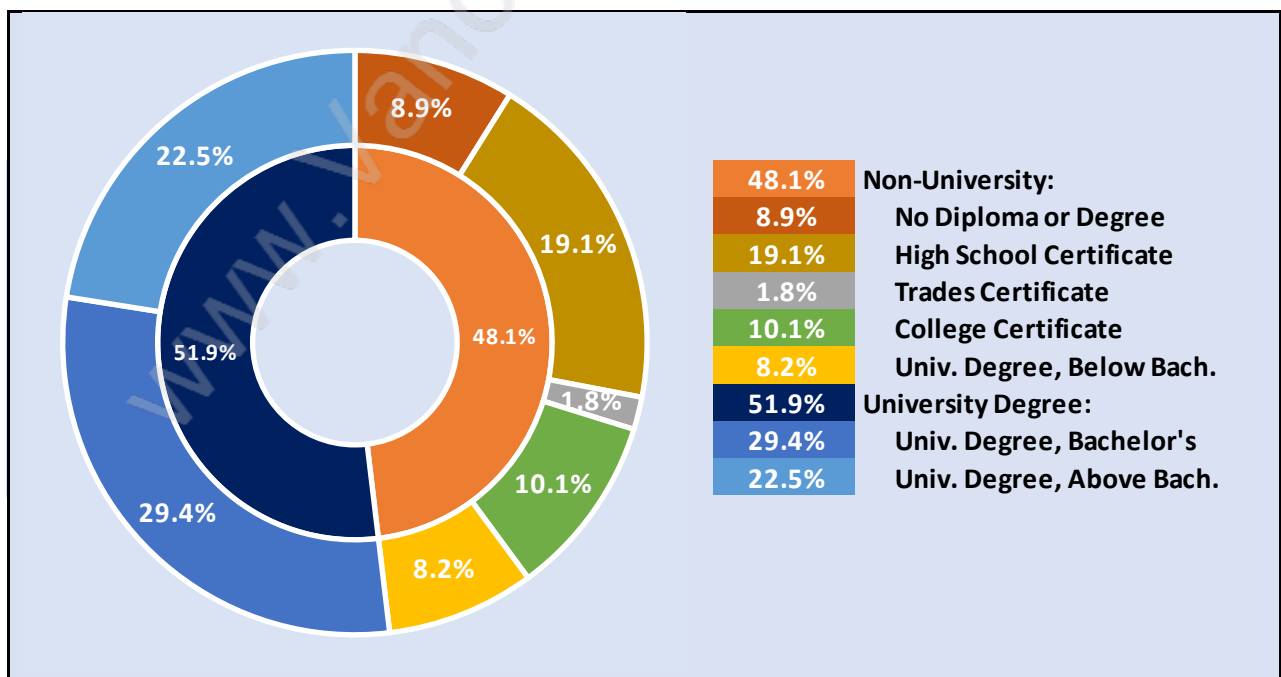

Quilchena

Population Trends in Quilchena

Population by Age in Quilchena

Population Age 15+ by Income Status in Quilchena

Total Population Age 15 - 5,911

Households by Income in Quilchena

Total Number of Households - 2,523 / Average Household Income - \$193,372

Families in Quilchena

Average Persons per Family - 3.1

Children at Home in Quilchena

Total Number of Children at Home - 2,228

Family Structure in Quilchena

Total Number of Families - 1,848 / Average Persons per Family - 3.1

Households by Household Size in Quilchena

Total Number of Households - 2,523

Dwellings in Quilchena

Population Age 15+ in Quilchena

Labour Force by Occupation in Quilchena

Labour Force Participation in Quilchena

Travel To Work in (from) Quilchena

Occupied Dwellings by Structure Type in Quilchena

Dominant Bulding Type - Houses

Private Dwellings by Period of Construction in Quilchena

Dominant Period of Construction - Before 1960