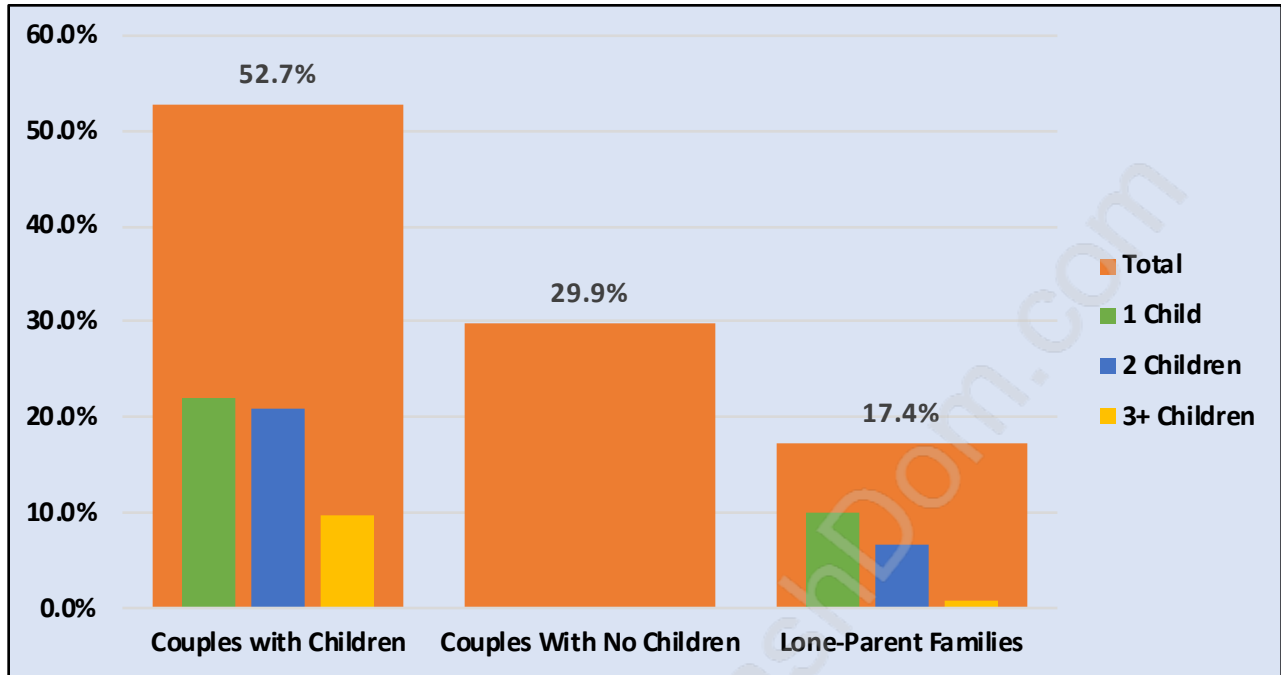

Quilchena

Population Trends in Quilchena

Population by Age in Quilchena

Population Age 15+ by Income Status in Quilchena

Total Population Age 15 - 5,911

Households by Income in Quilchena

Total Number of Households - 2,523 / Average Household Income - \$193,372

Families in Quilchena

Average Persons per Family - 3.1

Children at Home in Quilchena

Total Number of Children at Home - 2,228

Family Structure in Quilchena

Total Number of Families - 1,848 / Average Persons per Family - 3.1