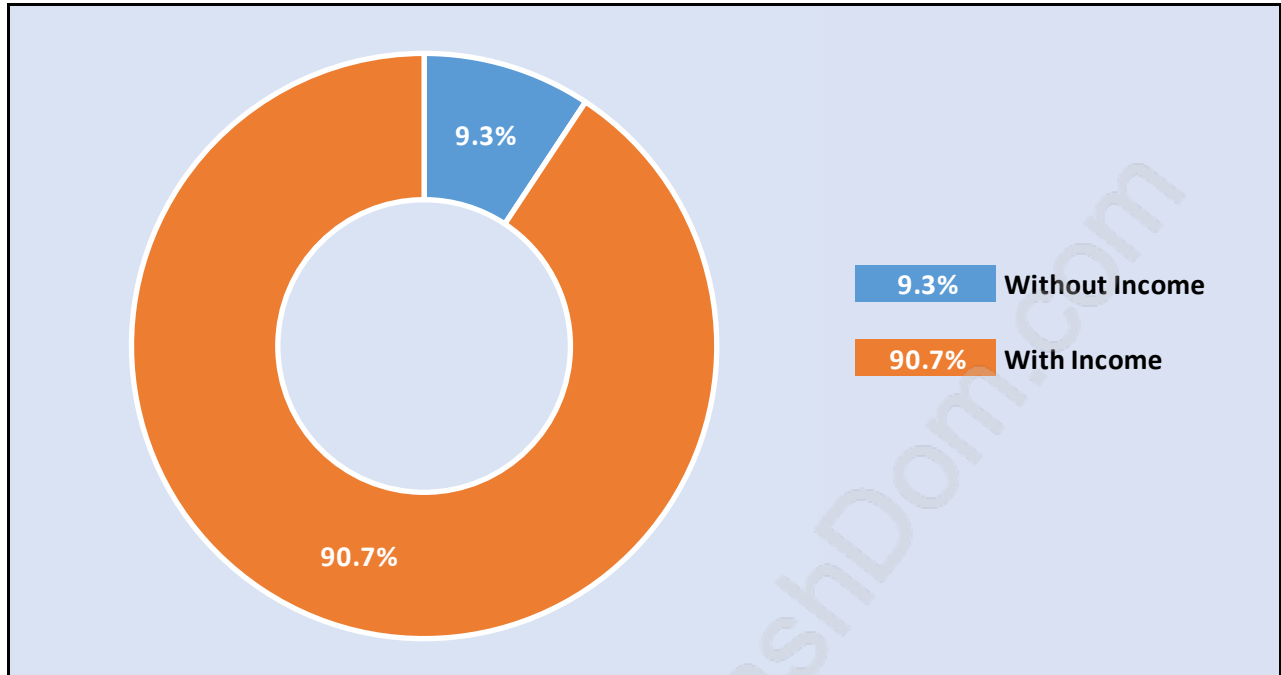

Quilchena

Population Trends in Quilchena

Population by Age in Quilchena

Population Age 15+ by Income Status in Quilchena

Total Population Age 15 - 5,911

Households by Income in Quilchena

Total Number of Households - 2,523 / Average Household Income - \$193,372

Families in Quilchena

Average Persons per Family - 3.1

Children at Home in Quilchena

Total Number of Children at Home - 2,228

Family Structure in Quilchena

Total Number of Families - 1,848 / Average Persons per Family - 3.1