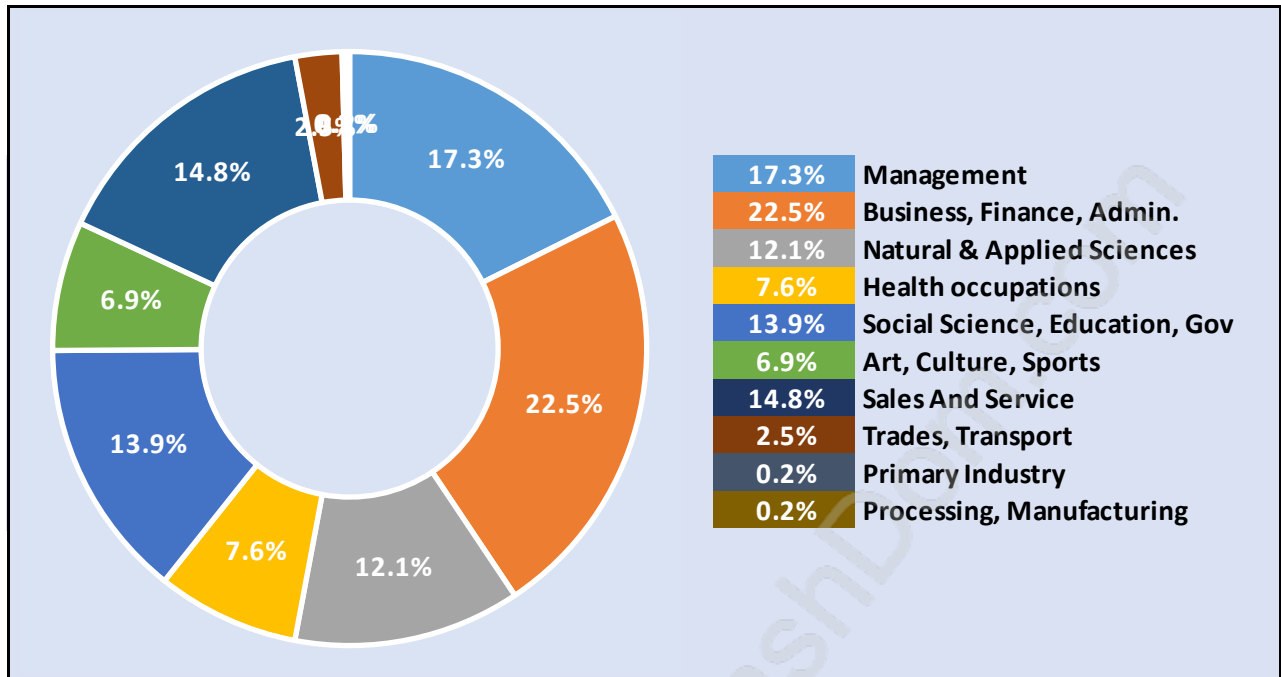

Households by Household Size in Quilchena

Total Number of Households - 2,523

Dwellings in Quilchena

Population Age 15+ in Quilchena

Labour Force by Occupation in Quilchena

Labour Force Participation in Quilchena