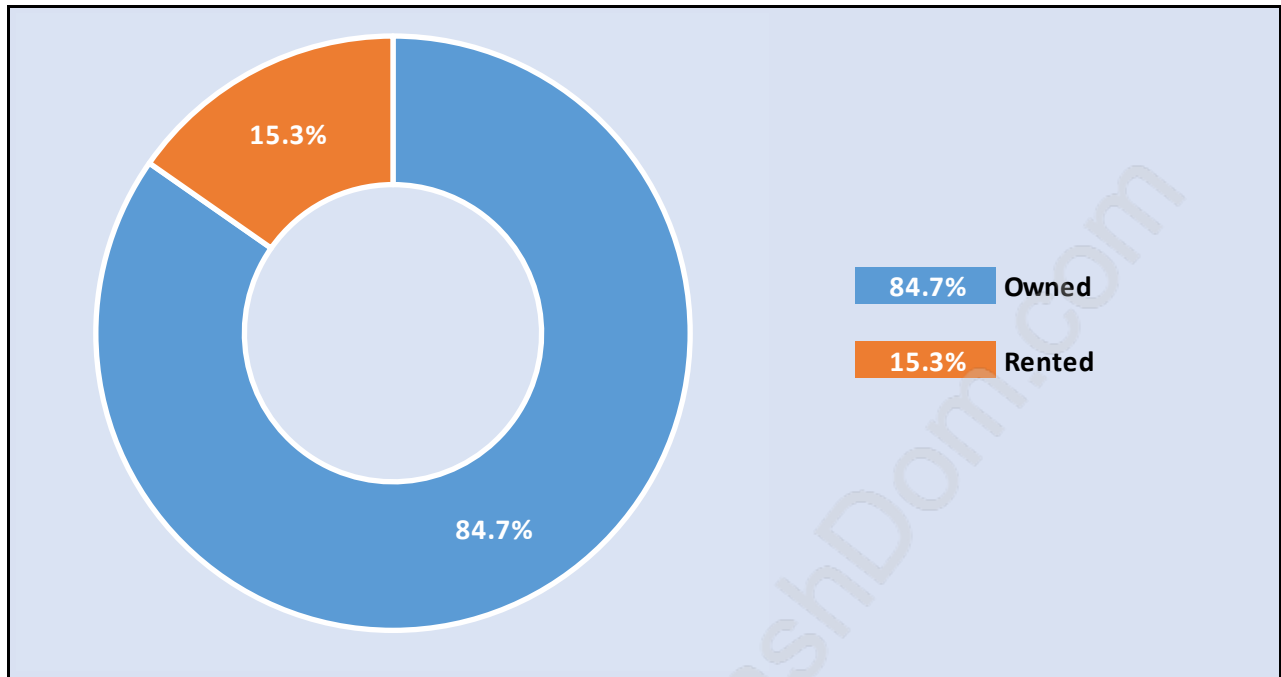

Dwellings in Quilchena