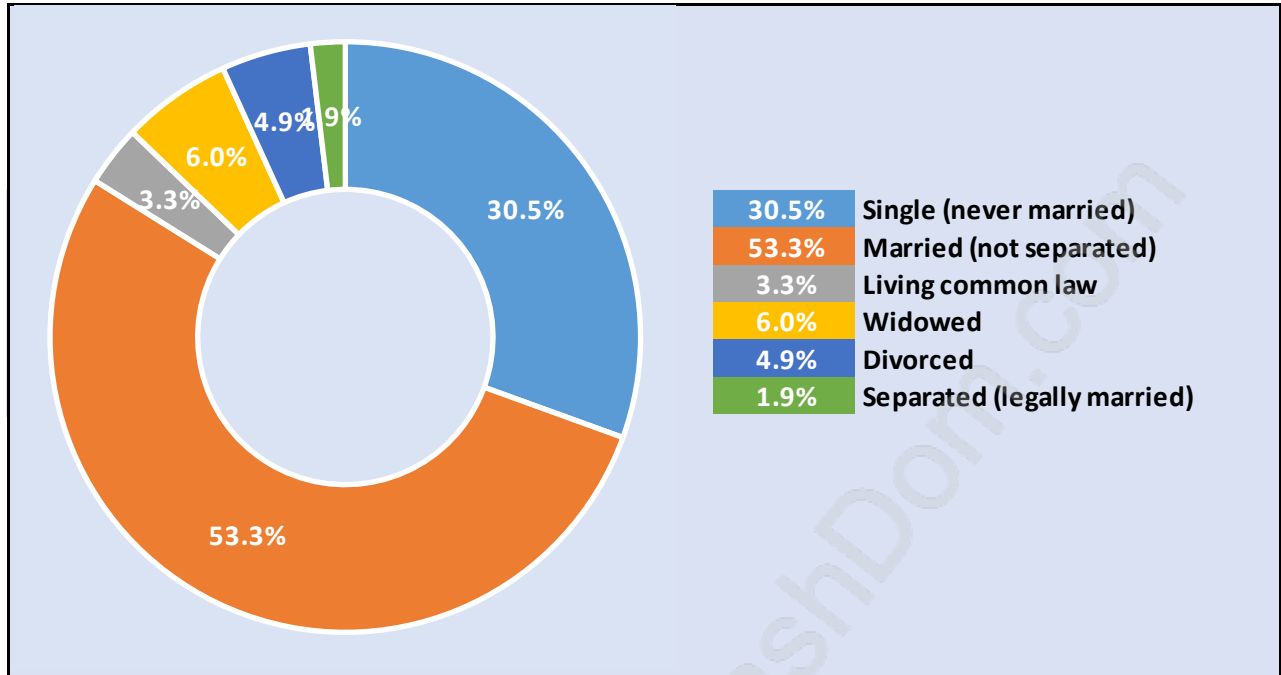

Quilchena

Population Trends in Quilchena

Population by Age in Quilchena

Population Age 15+ by Income Status in Quilchena

Total Population Age 15 - 5,911

Households by Income in Quilchena

Total Number of Households - 2,523 / Average Household Income - \$193,372

Families in Quilchena

Average Persons per Family - 3.1

Children at Home in Quilchena

Total Number of Children at Home - 2,228

Family Structure in Quilchena

Total Number of Families - 1,848 / Average Persons per Family - 3.1