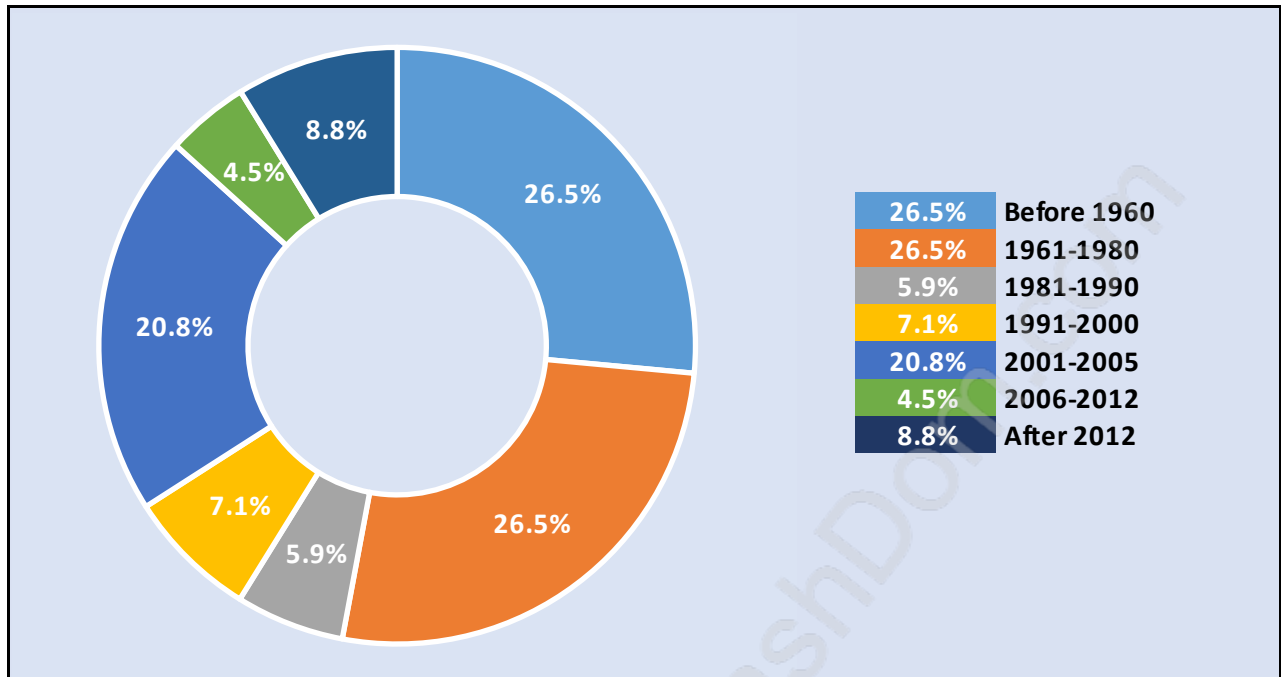

Quilchena

Population Trends in Quilchena

Population by Age in Quilchena

Population Age 15+ by Income Status in Quilchena

Total Population Age 15 - 5,911

Households by Income in Quilchena

Total Number of Households - 2,523 / Average Household Income - \$193,372

Travel To Work in (from) Quilchena

Occupied Dwellings by Structure Type in Quilchena

Dominant Bulding Type - Houses

Private Dwellings by Period of Construction in Quilchena

Dominant Period of Construction - Before 1960