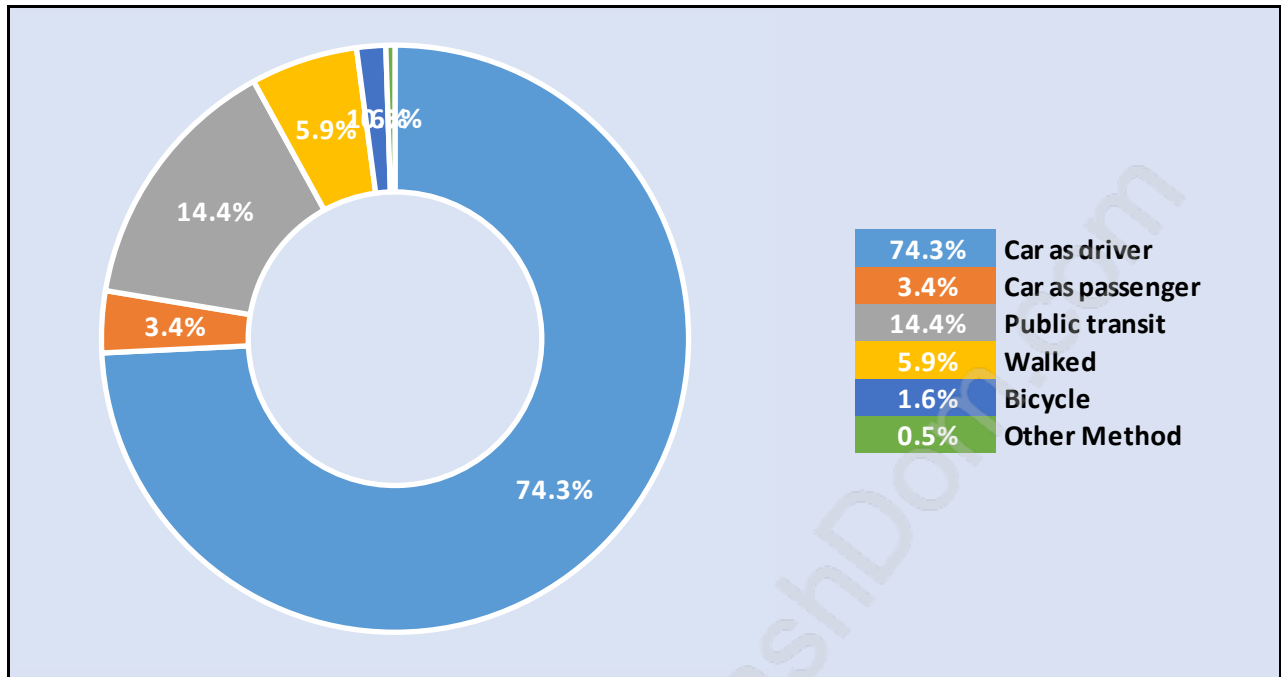

Households by Household Size in Quilchena

Total Number of Households - 2,523

Dwellings in Quilchena

Population Age 15+ in Quilchena

Labour Force by Occupation in Quilchena

Labour Force Participation in Quilchena

Travel To Work in (from) Quilchena

Occupied Dwellings by Structure Type in Quilchena

Dominant Bulding Type - Houses

Private Dwellings by Period of Construction in Quilchena

Dominant Period of Construction - Before 1960