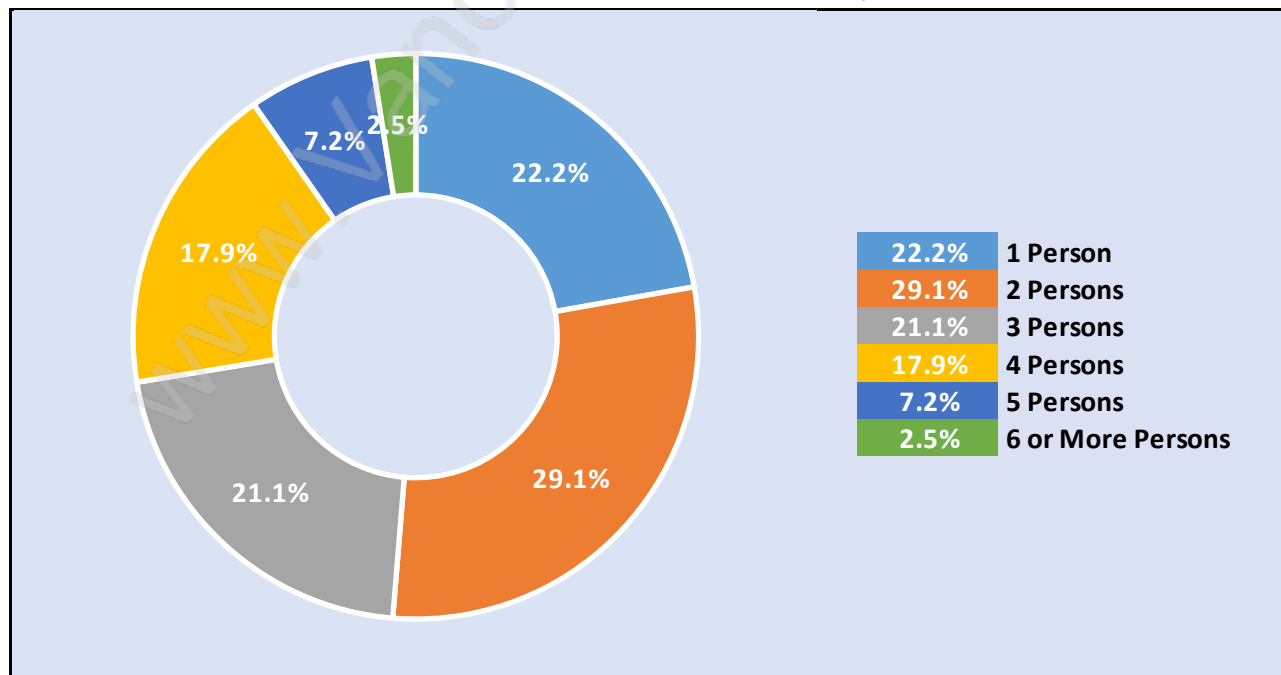

Quilchena

Population Trends in Quilchena

Population by Age in Quilchena

Population Age 15+ by Income Status in Quilchena

Total Population Age 15 - 5,911

Households by Income in Quilchena

Total Number of Households - 2,523 / Average Household Income - \$193,372

Families in Quilchena

Average Persons per Family - 3.1

Children at Home in Quilchena

Total Number of Children at Home - 2,228

Family Structure in Quilchena

Total Number of Families - 1,848 / Average Persons per Family - 3.1

Households by Household Size in Quilchena

Total Number of Households - 2,523

Dwellings in Quilchena

Population Age 15+ in Quilchena

Labour Force by Occupation in Quilchena

Labour Force Participation in Quilchena