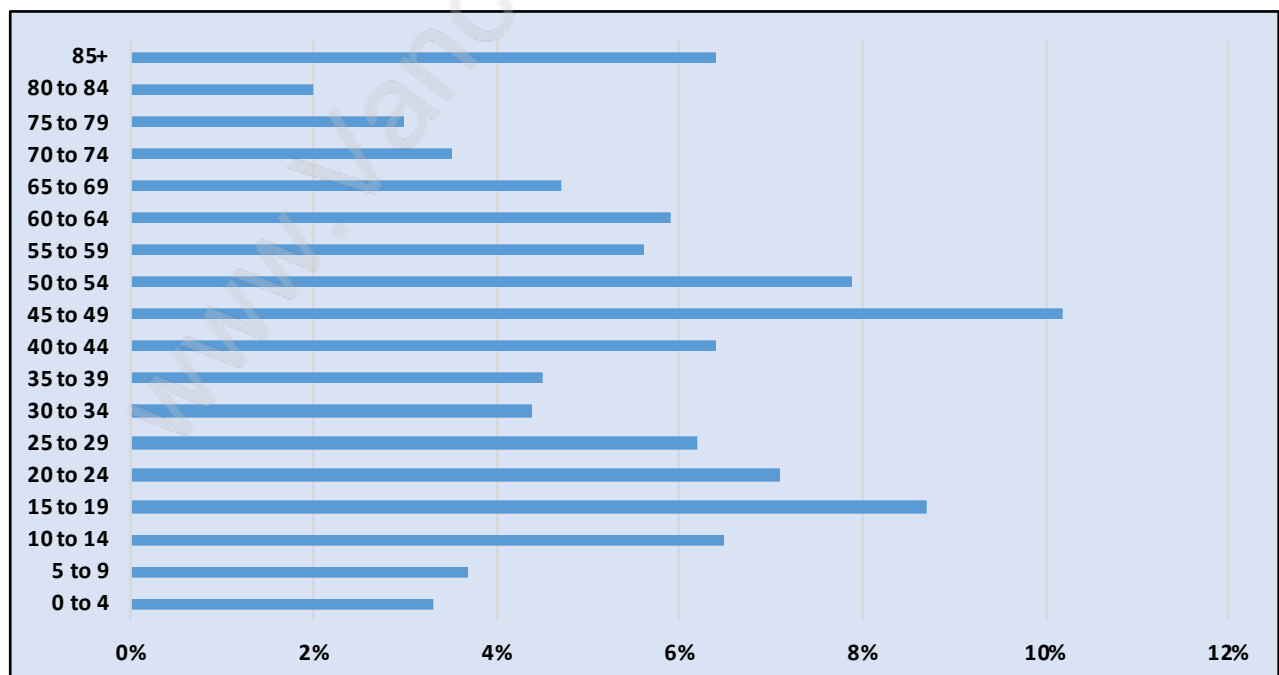

Quilchena

Population Trends in Quilchena

Population by Age in Quilchena

Population Age 15+ by Income Status in Quilchena

Total Population Age 15 - 5,911

Households by Income in Quilchena

Total Number of Households - 2,523 / Average Household Income - \$193,372

Families in Quilchena

Average Persons per Family - 3.1

Children at Home in Quilchena

Total Number of Children at Home - 2,228

Family Structure in Quilchena

Total Number of Families - 1,848 / Average Persons per Family - 3.1