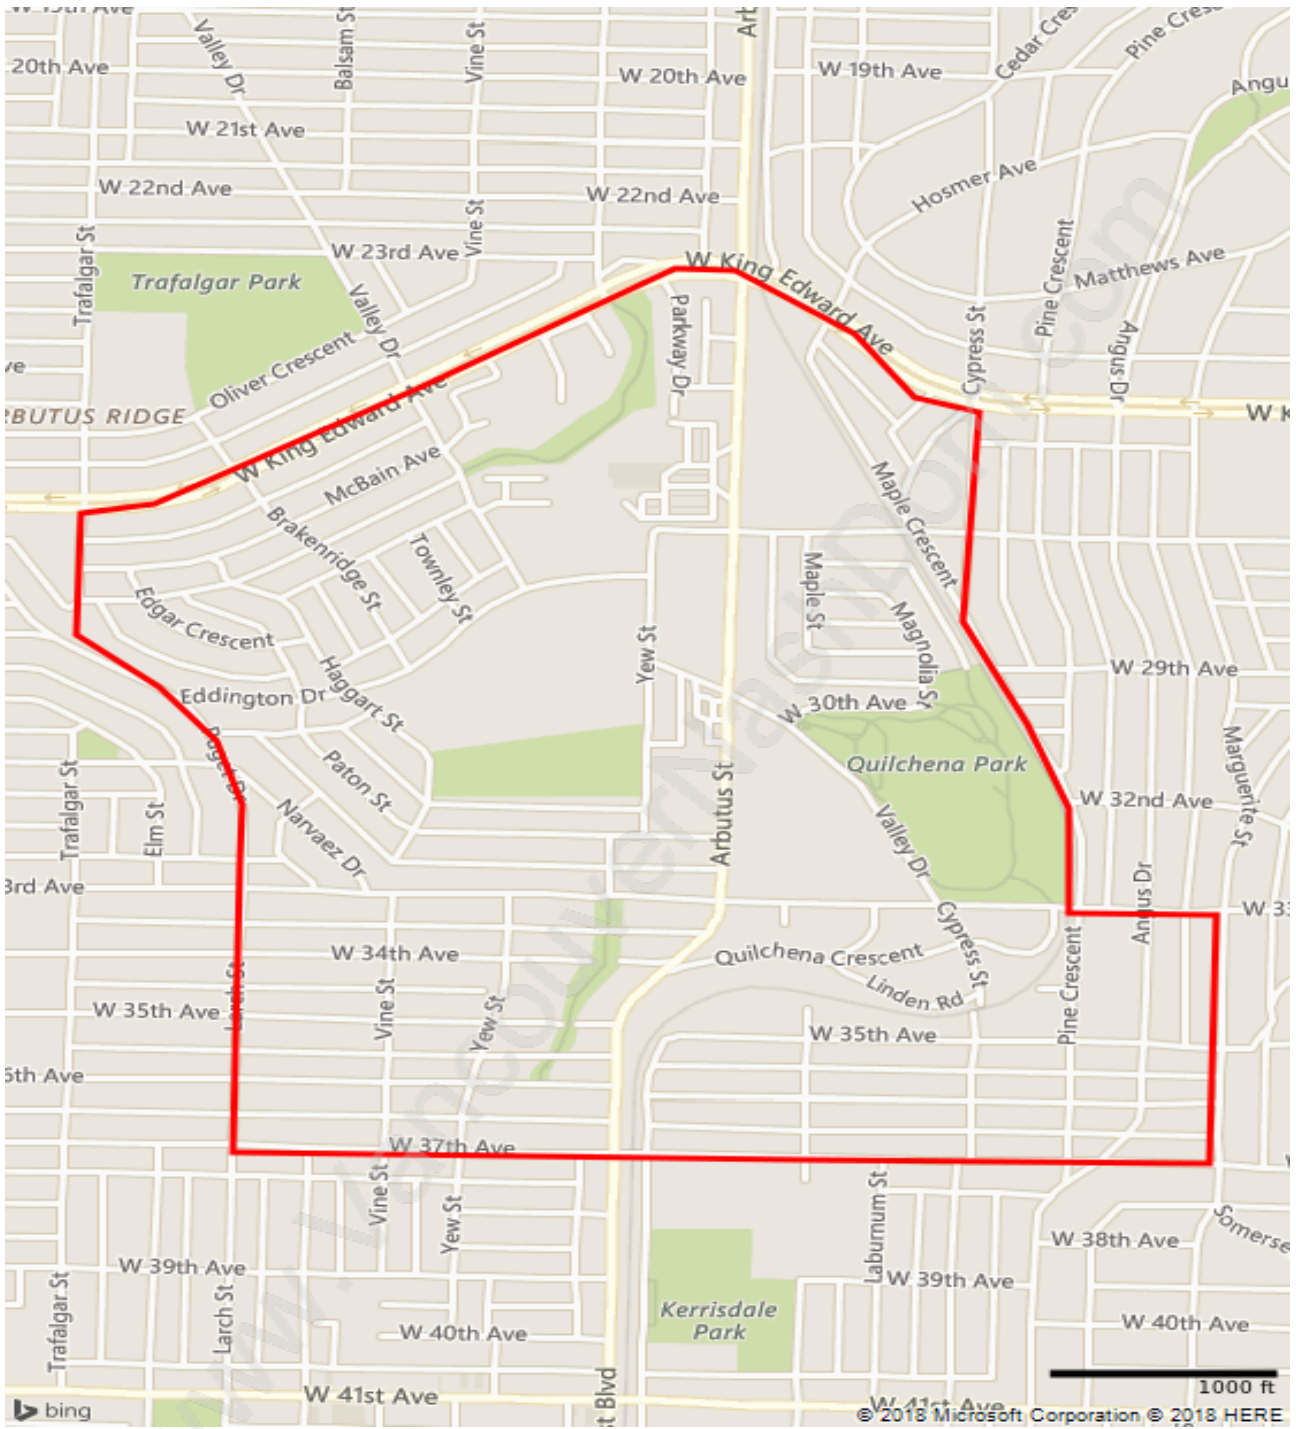

Quilchena

Population Trends in Quilchena

Population by Age in Quilchena

Population Age 15+ by Income Status in Quilchena

Total Population Age 15 - 5,911

Households by Income in Quilchena

Total Number of Households - 2,523 / Average Household Income - \$193,372

Families in Quilchena

Average Persons per Family - 3.1

Children at Home in Quilchena

Total Number of Children at Home - 2,228

Family Structure in Quilchena

Total Number of Families - 1,848 / Average Persons per Family - 3.1