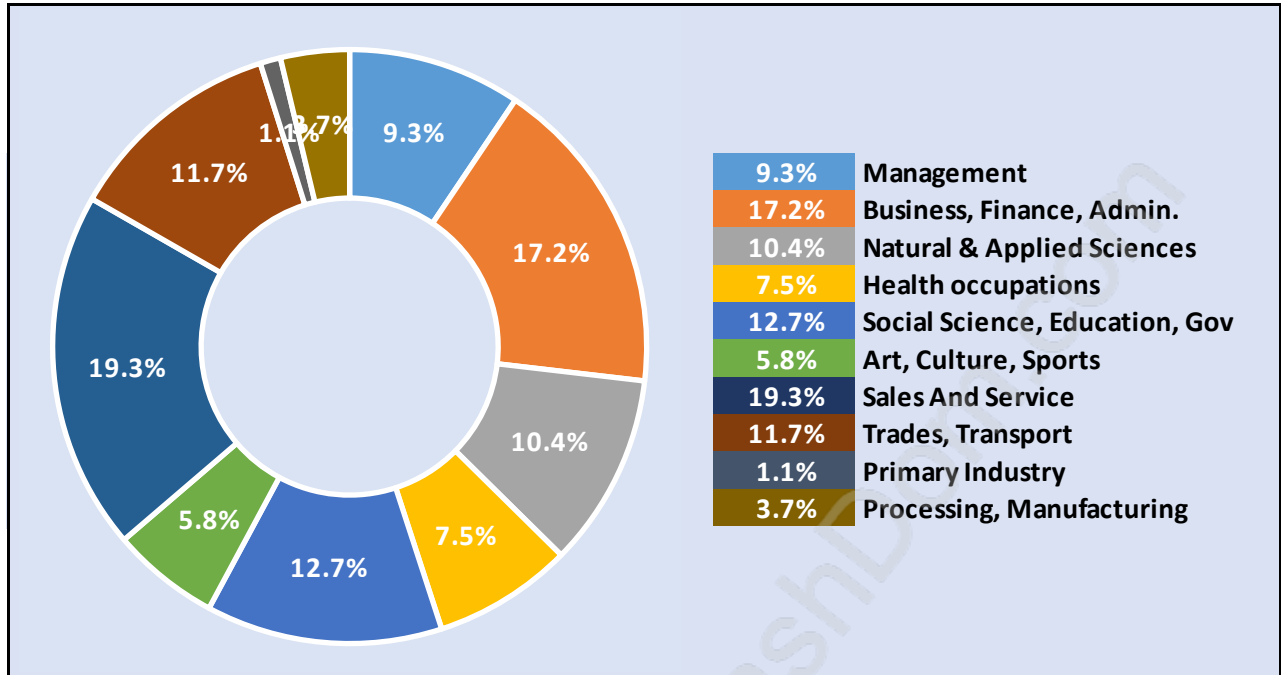

Households by Household Size in Ranch Park

Total Number of Households - 2,129

Dwellings in Ranch Park

Population Age 15+ in Ranch Park

Labour Force by Occupation in Ranch Park

Labour Force Participation in Ranch Park