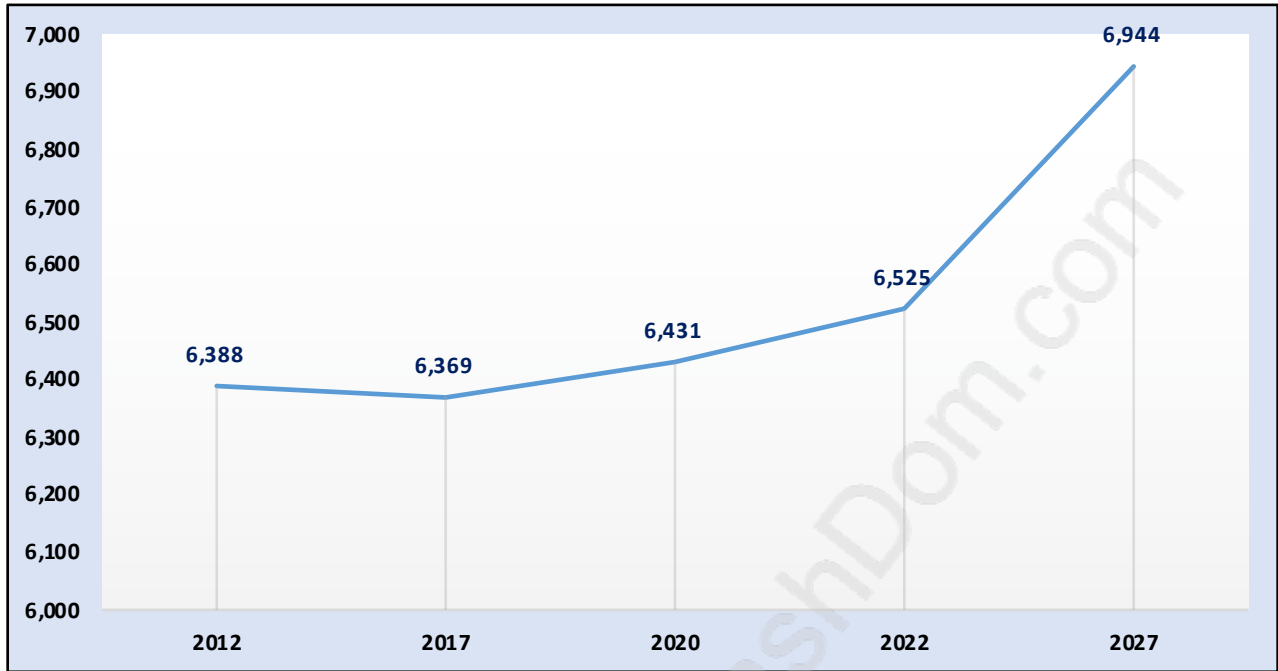

Ranch Park

Population Trends in Ranch Park

Population by Age in Ranch Park

Population Age 15+ by Income Status in Ranch Park

Total Population Age 15 - 5,302

Households by Income in Ranch Park

Total Number of Households - 2,129 / Average Household Income - \$119,527

Families in Ranch Park

Average Persons per Family - 3.2

Children at Home in Ranch Park

Total Number of Children at Home - 2,107

Family Structure in Ranch Park

Total Number of Families - 1,771 / Average Persons per Family - 3.2