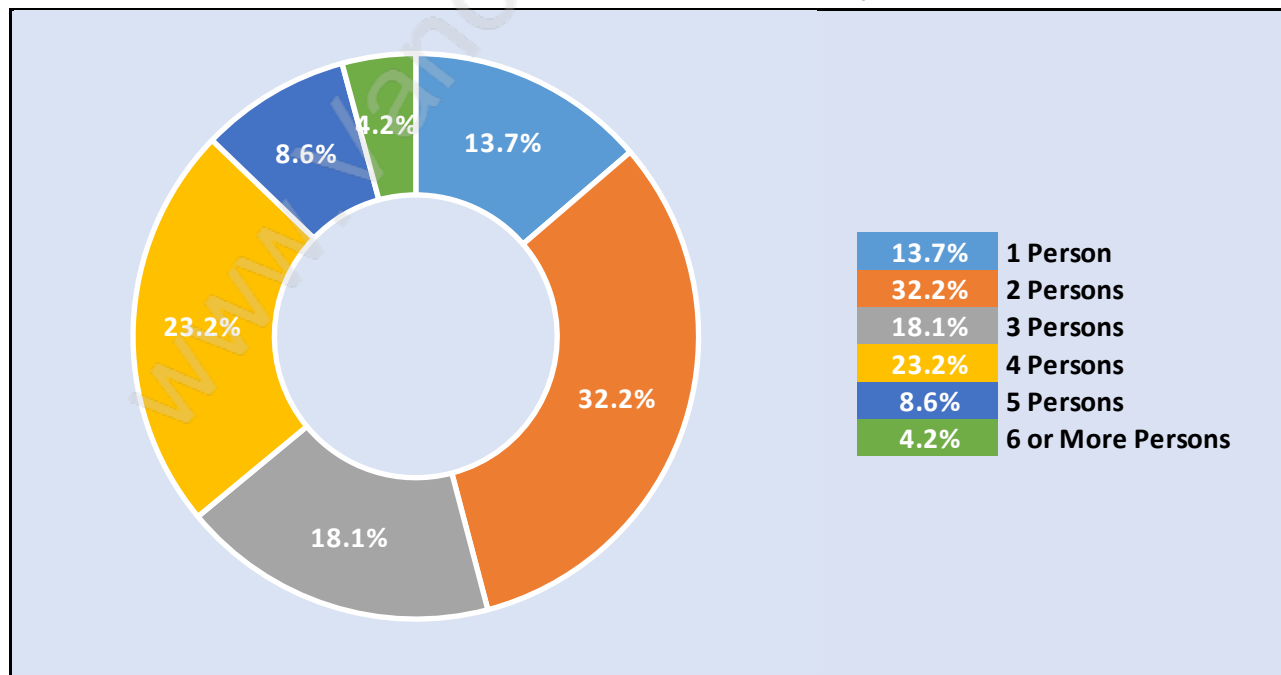

Ranch Park

Population Trends in Ranch Park

Population by Age in Ranch Park

Population Age 15+ by Income Status in Ranch Park

Total Population Age 15 - 5,302

Households by Income in Ranch Park

Total Number of Households - 2,129 / Average Household Income - \$119,527

Families in Ranch Park

Average Persons per Family - 3.2

Children at Home in Ranch Park

Total Number of Children at Home - 2,107

Family Structure in Ranch Park

Total Number of Families - 1,771 / Average Persons per Family - 3.2

Households by Household Size in Ranch Park

Total Number of Households - 2,129

Dwellings in Ranch Park

Population Age 15+ in Ranch Park

Labour Force by Occupation in Ranch Park

Labour Force Participation in Ranch Park