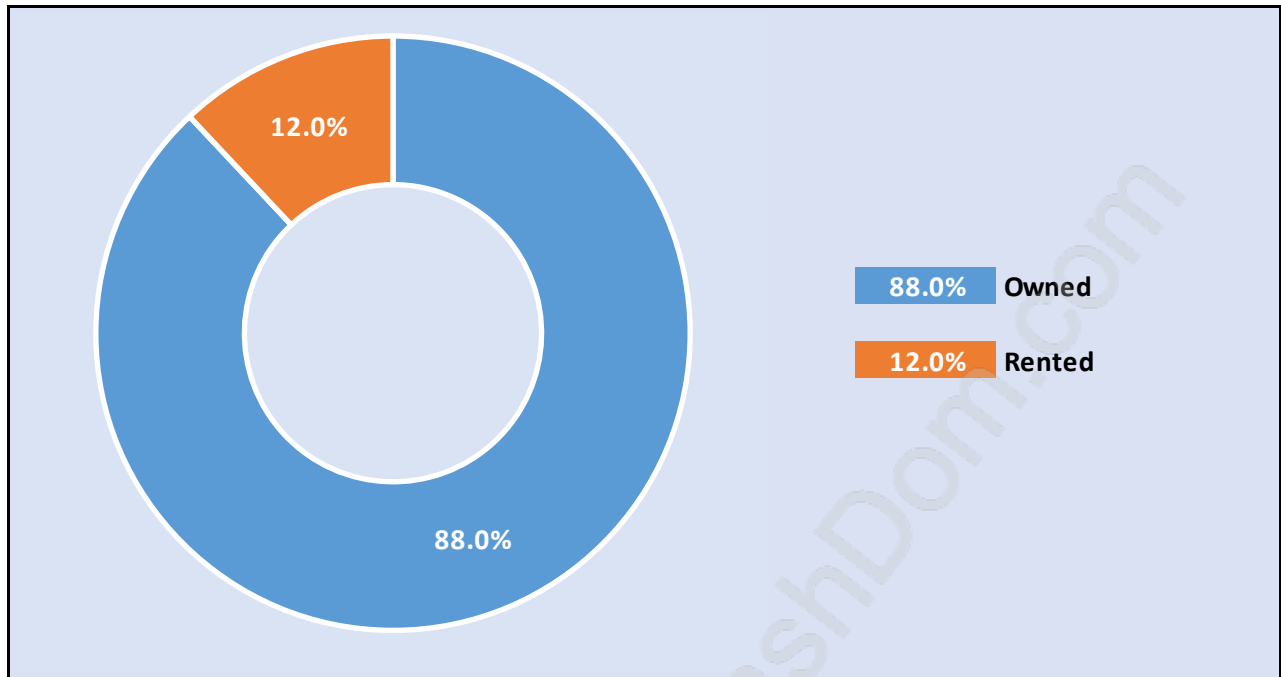

Dwellings in Ranch Park