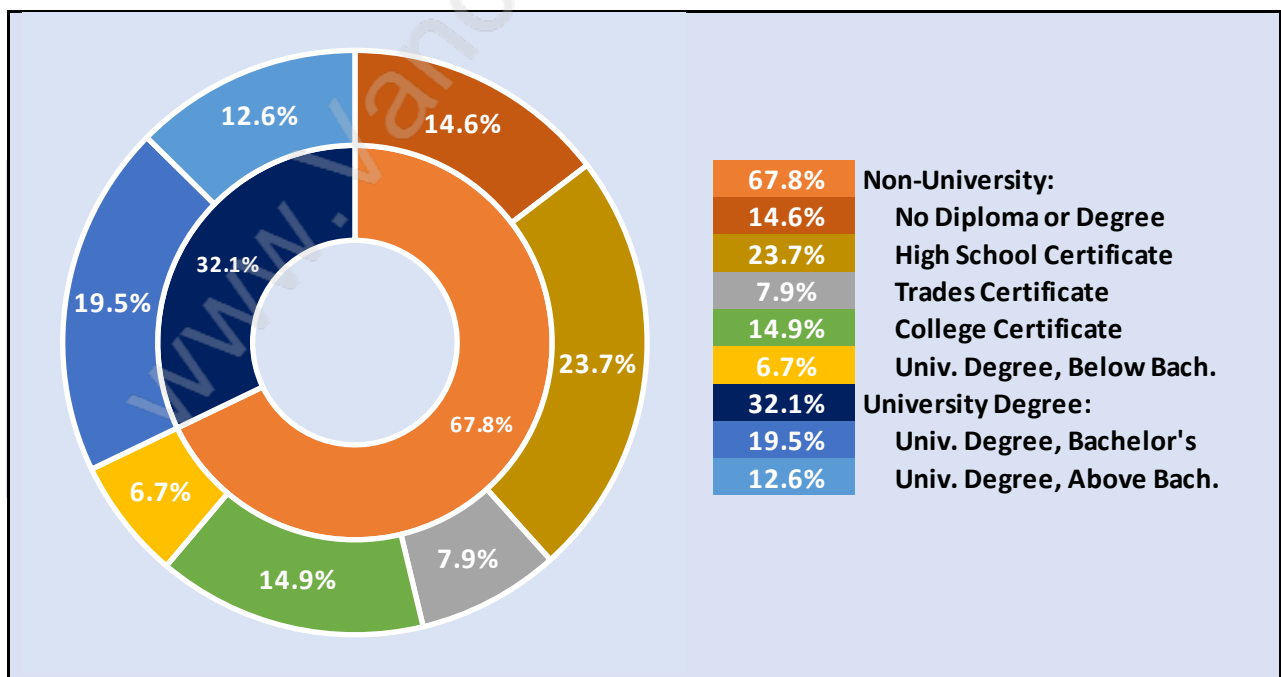

Households by Household Size in Ranch Park

Total Number of Households - 2,129

Dwellings in Ranch Park

Population Age 15+ in Ranch Park

Labour Force by Occupation in Ranch Park

Labour Force Participation in Ranch Park