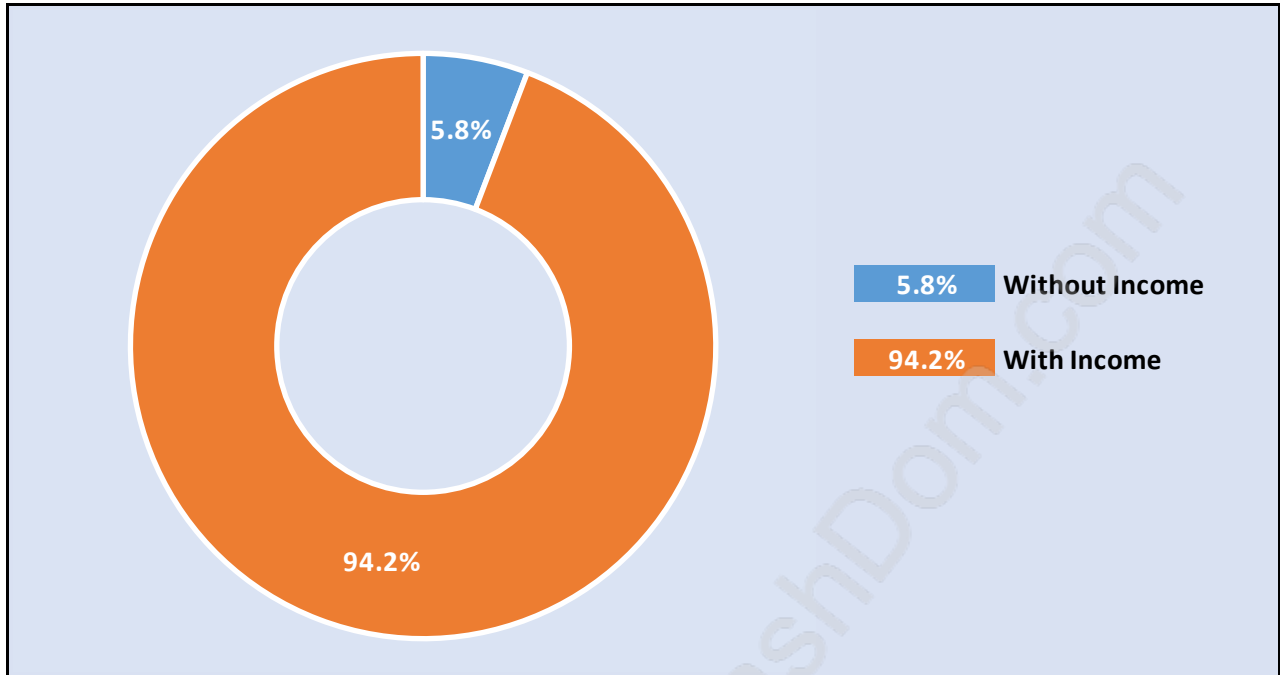

Ranch Park

Population Trends in Ranch Park

Population by Age in Ranch Park

Population Age 15+ by Income Status in Ranch Park

Total Population Age 15 - 5,302

Households by Income in Ranch Park

Total Number of Households - 2,129 / Average Household Income - \$119,527

Families in Ranch Park

Average Persons per Family - 3.2

Children at Home in Ranch Park

Total Number of Children at Home - 2,107

Family Structure in Ranch Park

Total Number of Families - 1,771 / Average Persons per Family - 3.2