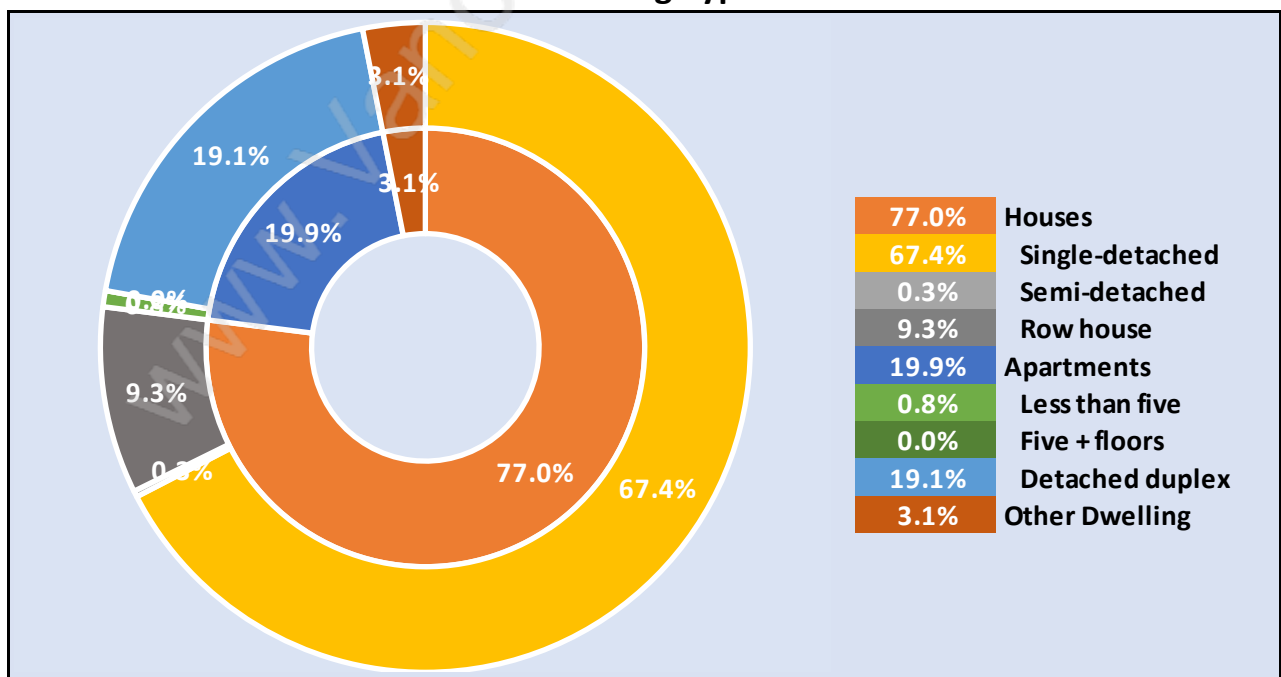

Ranch Park

Population Trends in Ranch Park

Population by Age in Ranch Park

Population Age 15+ by Income Status in Ranch Park

Total Population Age 15 - 5,302

Households by Income in Ranch Park

Total Number of Households - 2,129 / Average Household Income - \$119,527

Families in Ranch Park

Average Persons per Family - 3.2

Children at Home in Ranch Park

Total Number of Children at Home - 2,107

Family Structure in Ranch Park

Total Number of Families - 1,771 / Average Persons per Family - 3.2

Households by Household Size in Ranch Park

Total Number of Households - 2,129

Dwellings in Ranch Park

Population Age 15+ in Ranch Park

Labour Force by Occupation in Ranch Park

Labour Force Participation in Ranch Park

Travel To Work in (from) Ranch Park

Occupied Dwellings by Structure Type in Ranch Park

Dominant Bulding Type - Houses

Private Dwellings by Period of Construction in Ranch Park

Dominant Period of Construction - 1961-1980