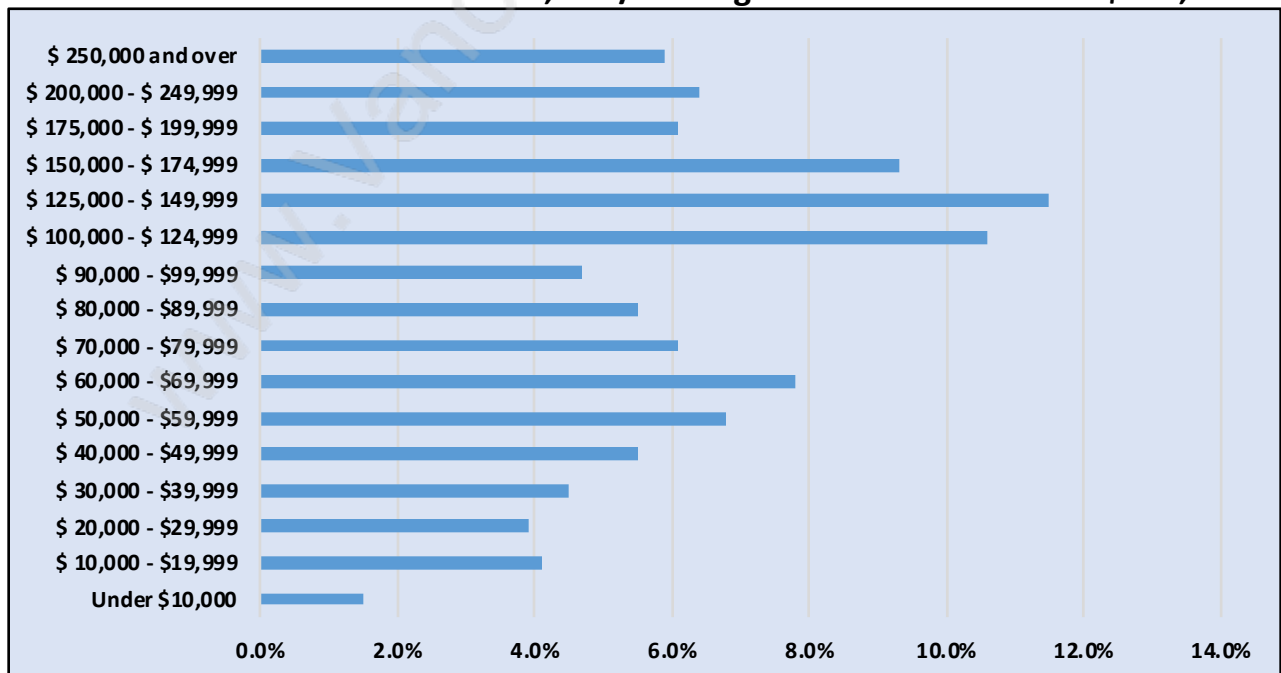

Ranch Park

Population Trends in Ranch Park

Population by Age in Ranch Park

Population Age 15+ by Income Status in Ranch Park

Total Population Age 15 - 5,302

Households by Income in Ranch Park

Total Number of Households - 2,129 / Average Household Income - \$119,527