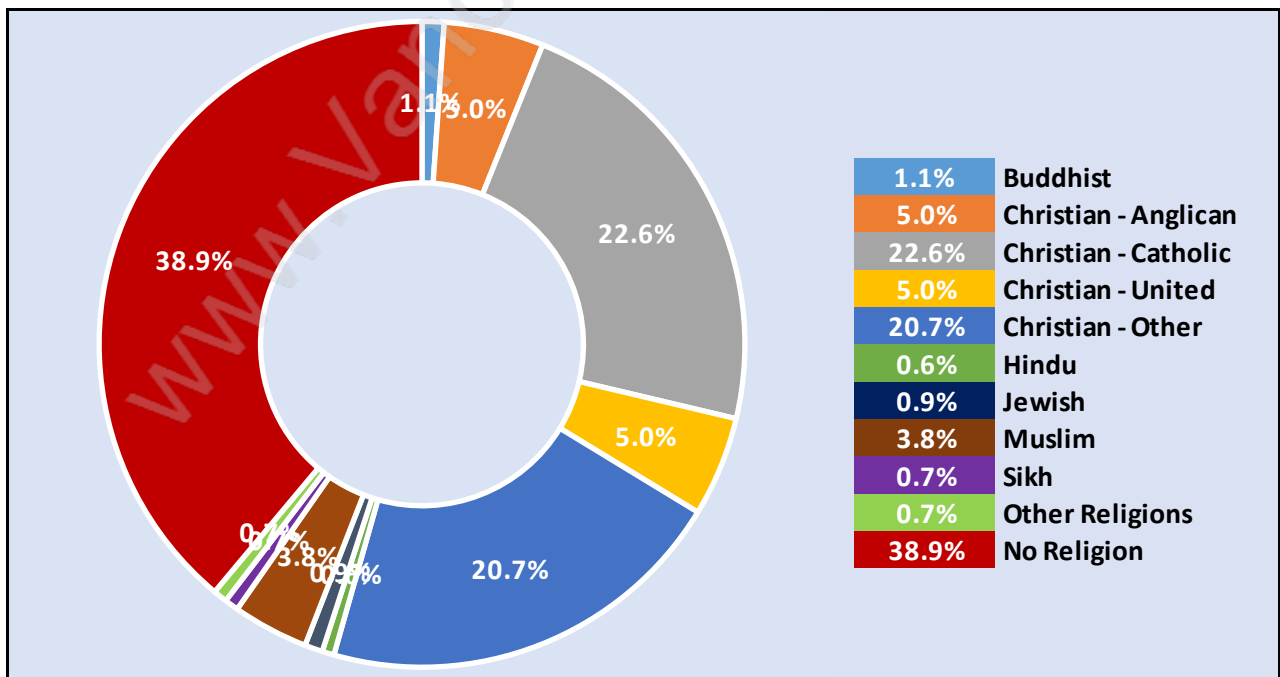

Population by Religion in Ranch Park