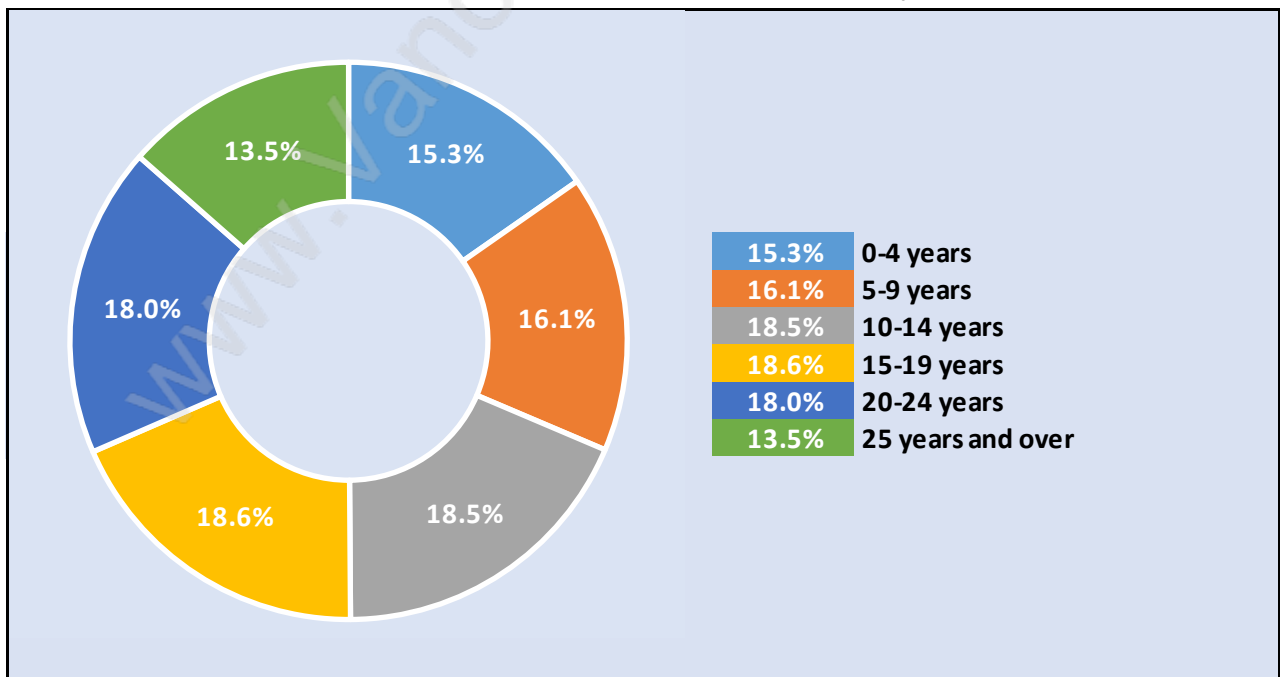

Ranch Park

Population Trends in Ranch Park

Population by Age in Ranch Park

Population Age 15+ by Income Status in Ranch Park

Total Population Age 15 - 5,302

Households by Income in Ranch Park

Total Number of Households - 2,129 / Average Household Income - \$119,527

Families in Ranch Park

Average Persons per Family - 3.2

Children at Home in Ranch Park

Total Number of Children at Home - 2,107

Family Structure in Ranch Park

Total Number of Families - 1,771 / Average Persons per Family - 3.2