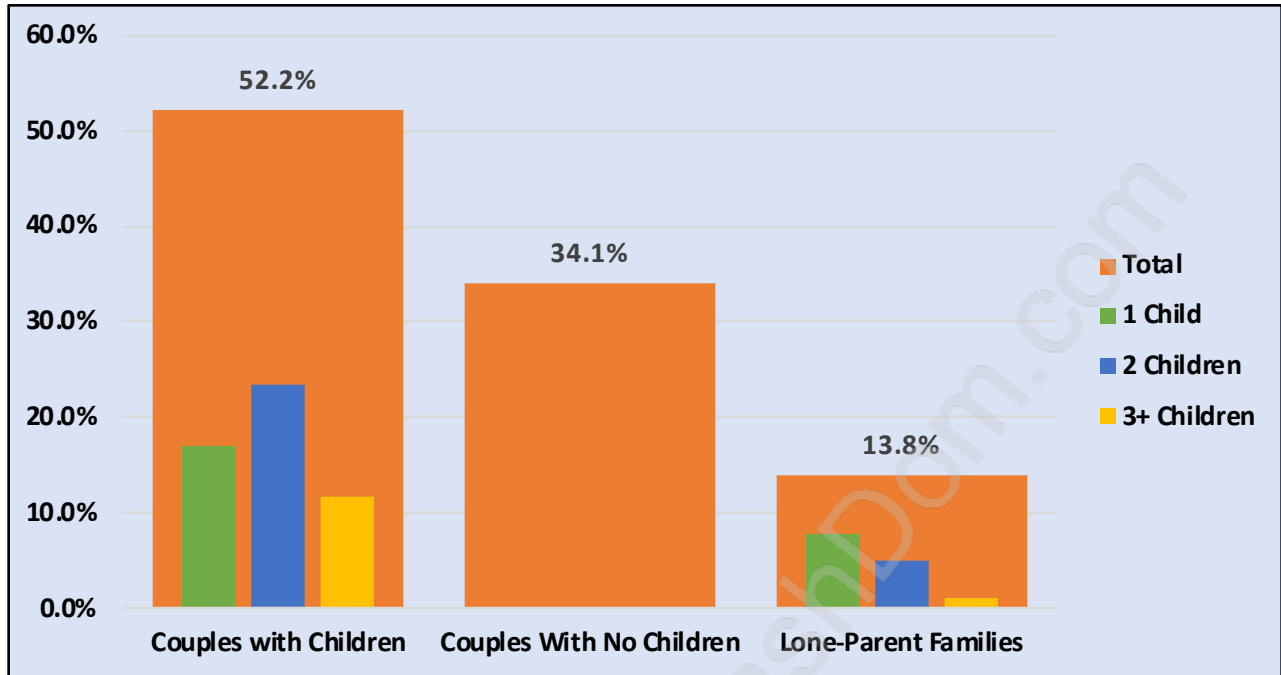

Ranch Park

Population Trends in Ranch Park

Population by Age in Ranch Park

Population Age 15+ by Income Status in Ranch Park

Total Population Age 15 - 5,302

Households by Income in Ranch Park

Total Number of Households - 2,129 / Average Household Income - \$119,527

Families in Ranch Park

Average Persons per Family - 3.2

Children at Home in Ranch Park

Total Number of Children at Home - 2,107

Family Structure in Ranch Park

Total Number of Families - 1,771 / Average Persons per Family - 3.2

Households by Household Size in Ranch Park

Total Number of Households - 2,129

Dwellings in Ranch Park

Population Age 15+ in Ranch Park

Labour Force by Occupation in Ranch Park

Labour Force Participation in Ranch Park