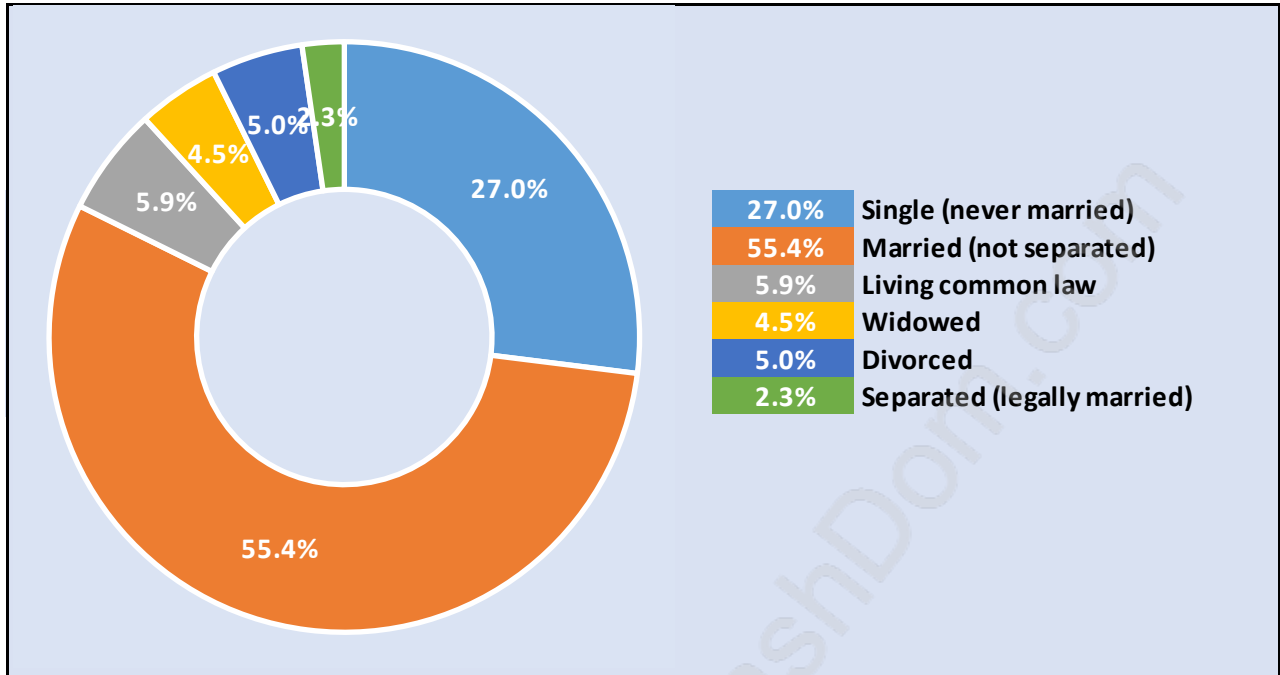

Ranch Park

Population Trends in Ranch Park

Population by Age in Ranch Park

Population Age 15+ by Income Status in Ranch Park

Total Population Age 15 - 5,302

Households by Income in Ranch Park

Total Number of Households - 2,129 / Average Household Income - \$119,527

Families in Ranch Park

Average Persons per Family - 3.2

Children at Home in Ranch Park

Total Number of Children at Home - 2,107

Family Structure in Ranch Park

Total Number of Families - 1,771 / Average Persons per Family - 3.2