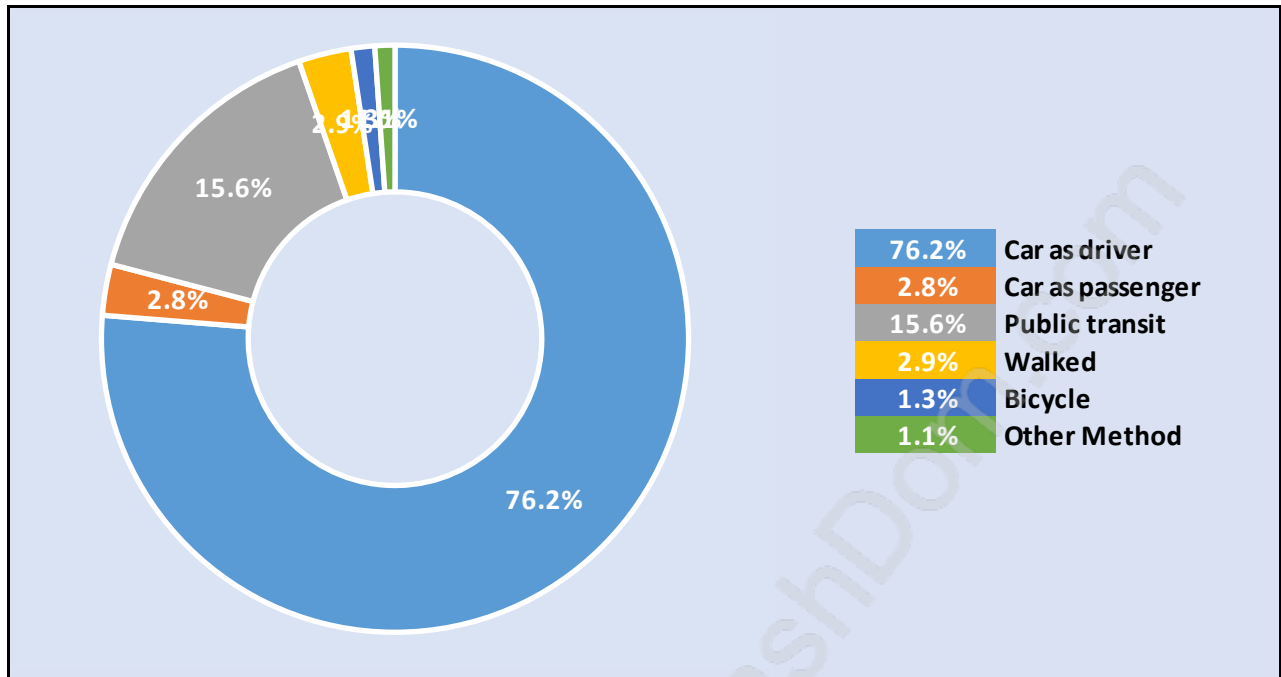

Travel To Work in (from) Ranch Park