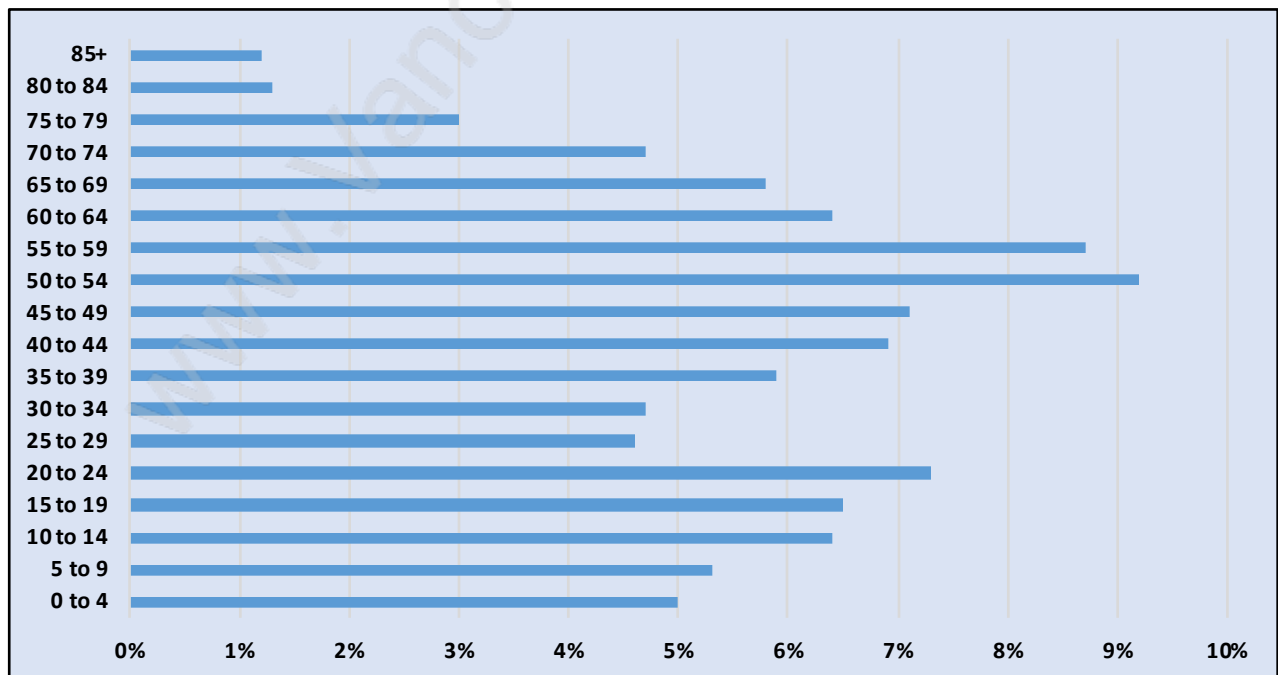

Ranch Park

Population Trends in Ranch Park

Population by Age in Ranch Park

Population Age 15+ by Income Status in Ranch Park

Total Population Age 15 - 5,302

Households by Income in Ranch Park

Total Number of Households - 2,129 / Average Household Income - \$119,527

Families in Ranch Park

Average Persons per Family - 3.2

Children at Home in Ranch Park

Total Number of Children at Home - 2,107

Family Structure in Ranch Park

Total Number of Families - 1,771 / Average Persons per Family - 3.2