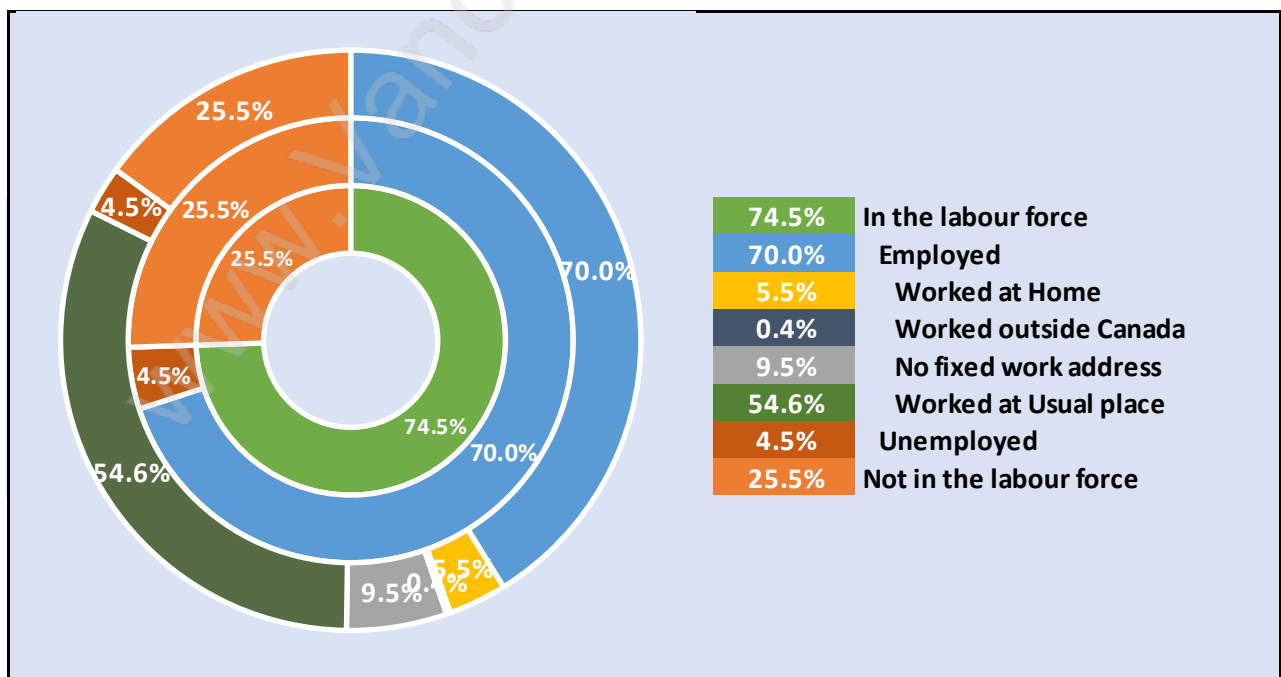

Households by Household Size in Ranch Park

Total Number of Households - 2,129

Dwellings in Ranch Park

Population Age 15+ in Ranch Park

Labour Force by Occupation in Ranch Park

Labour Force Participation in Ranch Park