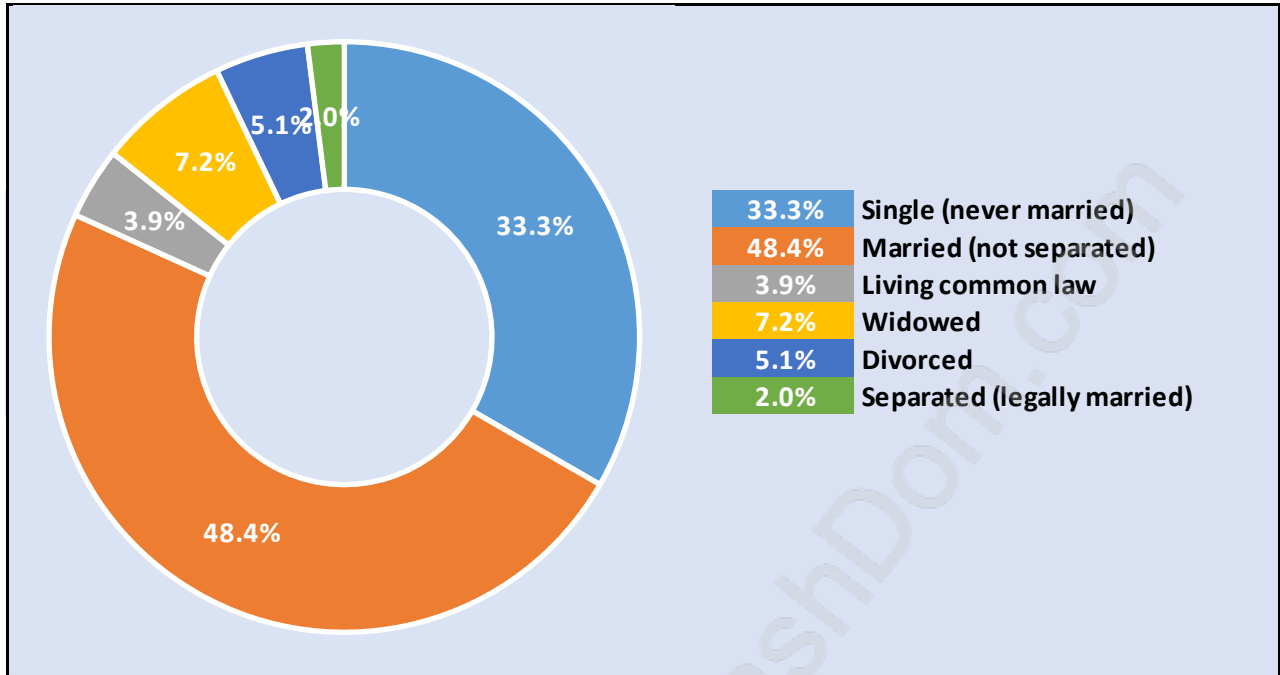

Renfrew Heights

Population Trends in Renfrew Heights

Population by Age in Renfrew Heights

Population Age 15+ by Income Status in Renfrew Heights

Total Population Age 15 - 17,695

Households by Income in Renfrew Heights

Total Number of Households - 6,654 / Average Household Income - \$87,613

Families in Renfrew Heights

Average Persons per Family - 3.2

Children at Home in Renfrew Heights

Total Number of Children at Home - 6,085

Family Structure in Renfrew Heights

Total Number of Families - 4,925 / Average Persons per Family - 3.2

Households by Household Size in Renfrew Heights

Total Number of Households - 6,654

Dwellings in Renfrew Heights

Population Age 15+ in Renfrew Heights

Labour Force by Occupation in Renfrew Heights

Labour Force Participation in Renfrew Heights

Travel To Work in (from) Renfrew Heights

Occupied Dwellings by Structure Type in Renfrew Heights