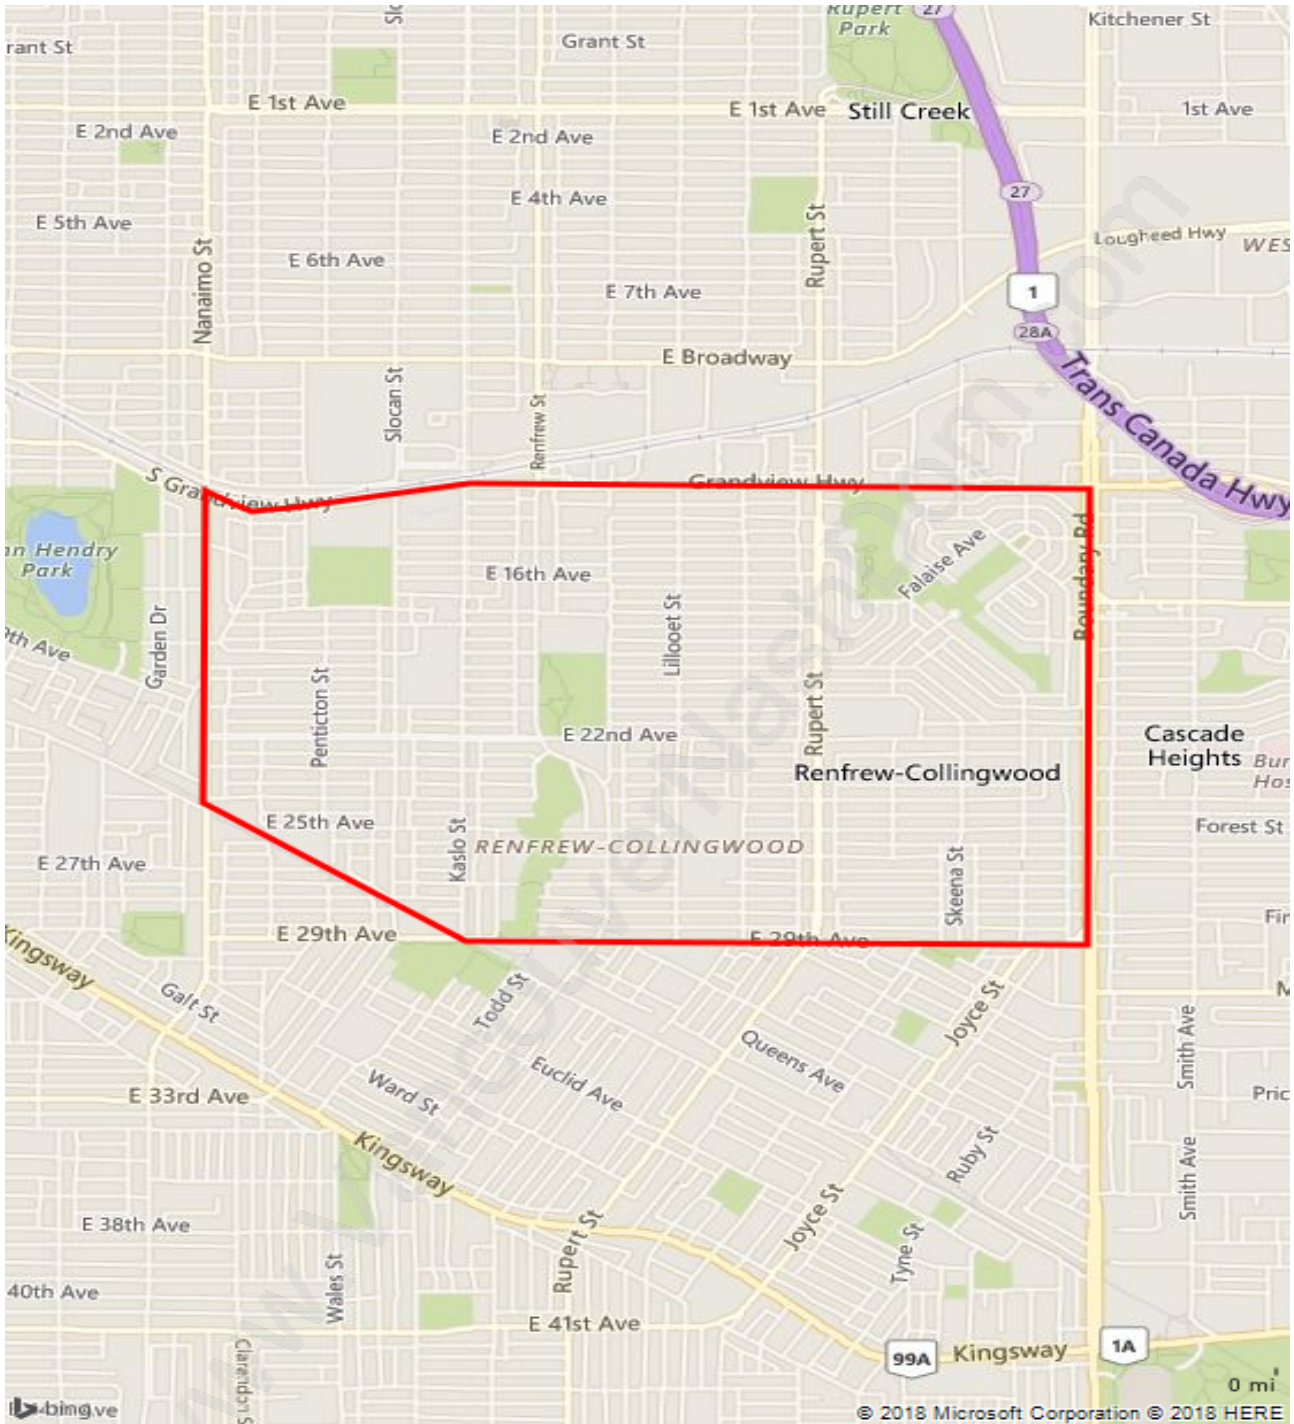

Renfrew Heights

Population Trends in Renfrew Heights

Population by Age in Renfrew Heights

Population Age 15+ by Income Status in Renfrew Heights

Total Population Age 15 - 17,695

Households by Income in Renfrew Heights

Total Number of Households - 6,654 / Average Household Income - \$87,613

Families in Renfrew Heights

Average Persons per Family - 3.2

Children at Home in Renfrew Heights

Total Number of Children at Home - 6,085

Family Structure in Renfrew Heights

Total Number of Families - 4,925 / Average Persons per Family - 3.2

Households by Household Size in Renfrew Heights

Total Number of Households - 6,654

Dwellings in Renfrew Heights