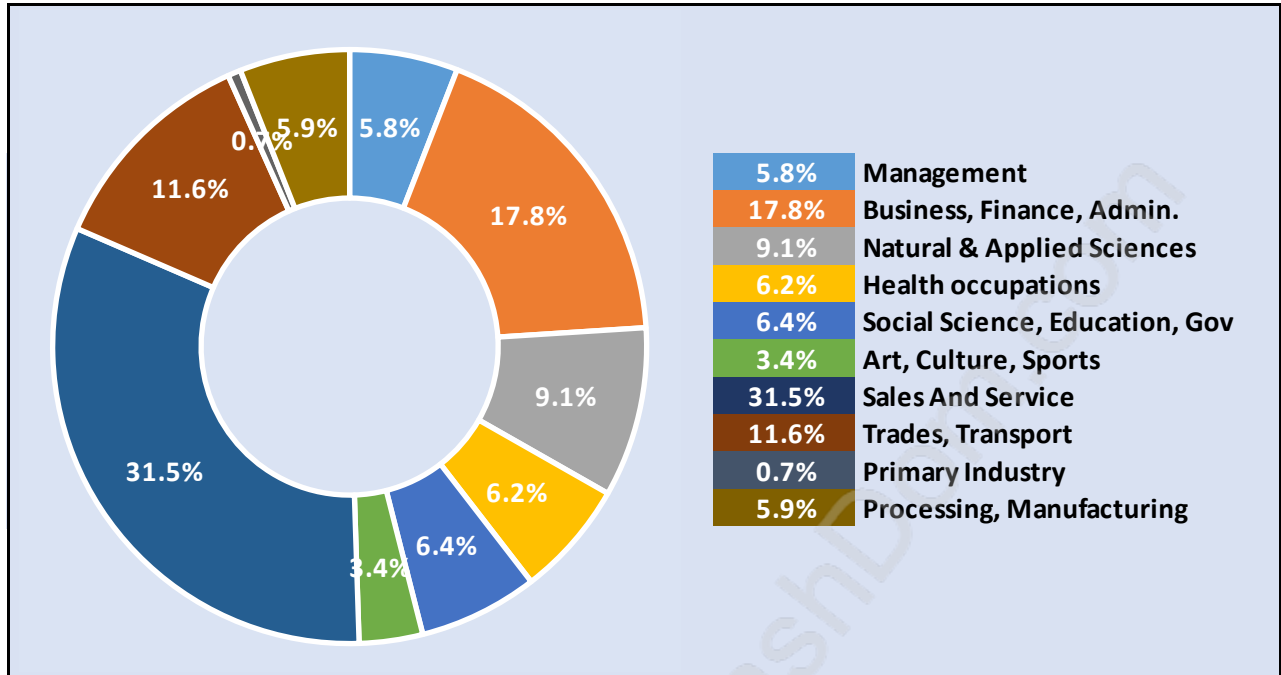

Renfrew Heights

Population Trends in Renfrew Heights

Population by Age in Renfrew Heights

Population Age 15+ by Income Status in Renfrew Heights

Total Population Age 15 - 17,695

Households by Income in Renfrew Heights

Total Number of Households - 6,654 / Average Household Income - \$87,613

Families in Renfrew Heights

Average Persons per Family - 3.2

Children at Home in Renfrew Heights

Total Number of Children at Home - 6,085

Family Structure in Renfrew Heights

Total Number of Families - 4,925 / Average Persons per Family - 3.2

Households by Household Size in Renfrew Heights

Total Number of Households - 6,654

Dwellings in Renfrew Heights

Population Age 15+ in Renfrew Heights

Labour Force by Occupation in Renfrew Heights

Labour Force Participation in Renfrew Heights

Travel To Work in (from) Renfrew Heights

Occupied Dwellings by Structure Type in Renfrew Heights