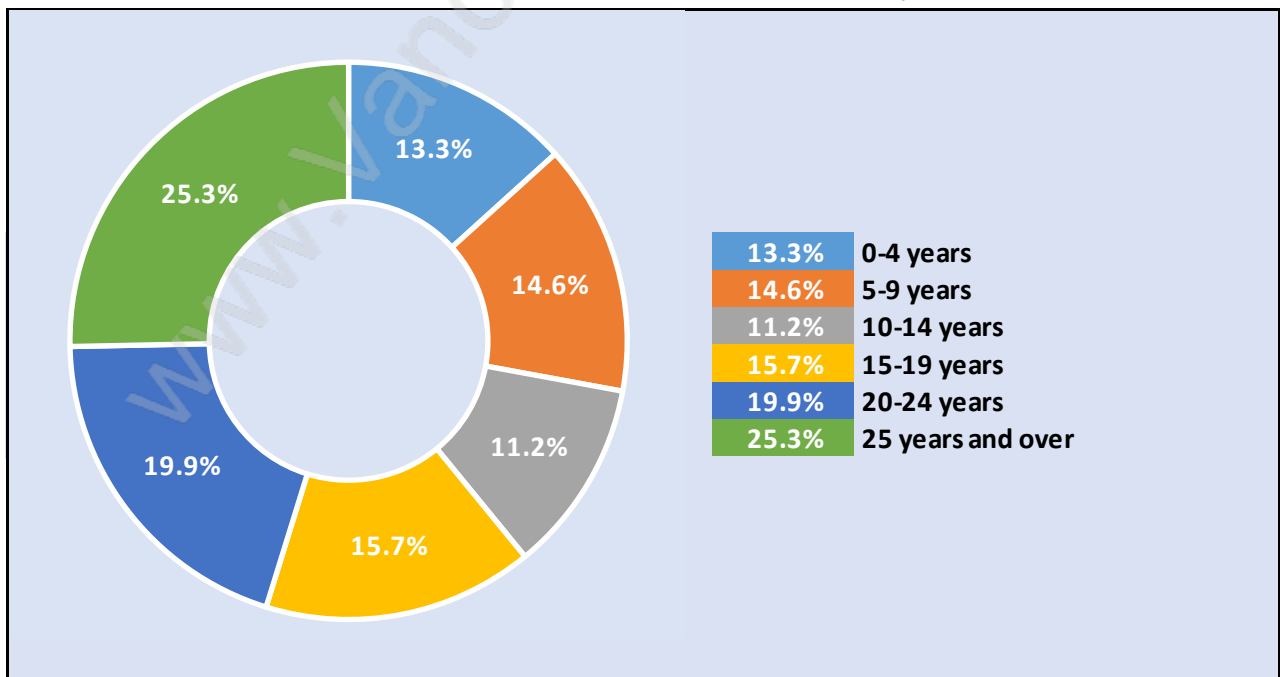

Renfrew Heights

Population Trends in Renfrew Heights

Population by Age in Renfrew Heights

Population Age 15+ by Income Status in Renfrew Heights

Total Population Age 15 - 17,695

Households by Income in Renfrew Heights

Total Number of Households - 6,654 / Average Household Income - \$87,613

Families in Renfrew Heights

Average Persons per Family - 3.2

Children at Home in Renfrew Heights

Total Number of Children at Home - 6,085

Family Structure in Renfrew Heights

Total Number of Families - 4,925 / Average Persons per Family - 3.2

Households by Household Size in Renfrew Heights

Total Number of Households - 6,654

Dwellings in Renfrew Heights

Population Age 15+ in Renfrew Heights

Labour Force by Occupation in Renfrew Heights

Labour Force Participation in Renfrew Heights

Travel To Work in (from) Renfrew Heights

Occupied Dwellings by Structure Type in Renfrew Heights