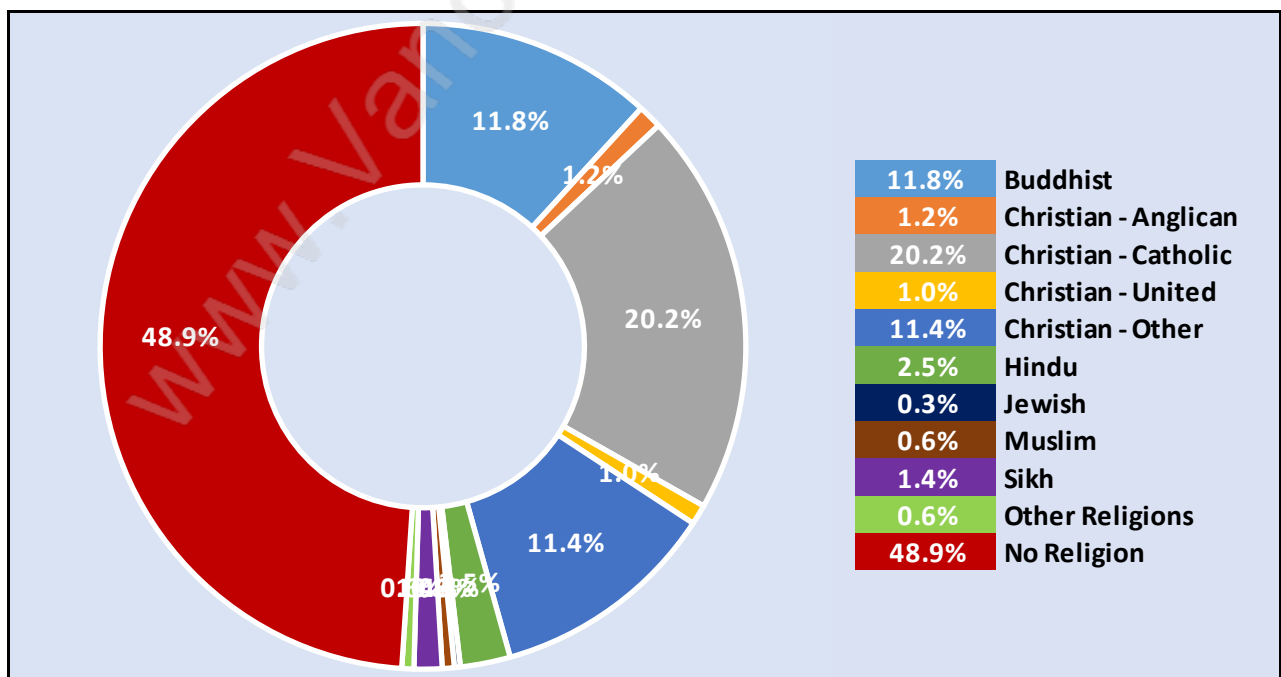

Renfrew Heights

Population Trends in Renfrew Heights

Population by Age in Renfrew Heights

Population Age 15+ by Income Status in Renfrew Heights

Total Population Age 15 - 17,695

Households by Income in Renfrew Heights

Population Age 15+ in Renfrew Heights

Labour Force by Occupation in Renfrew Heights

Labour Force Participation in Renfrew Heights

Travel To Work in (from) Renfrew Heights

Occupied Dwellings by Structure Type in Renfrew Heights

Dominant Bulding Type - Apartment, building low and high rise

Private Dwellings by Period of Construction in Renfrew Heights

Dominant Period of Construction - Before 1960

Population by Religion in Renfrew Heights

Population by Home Languages in Renfrew Heights