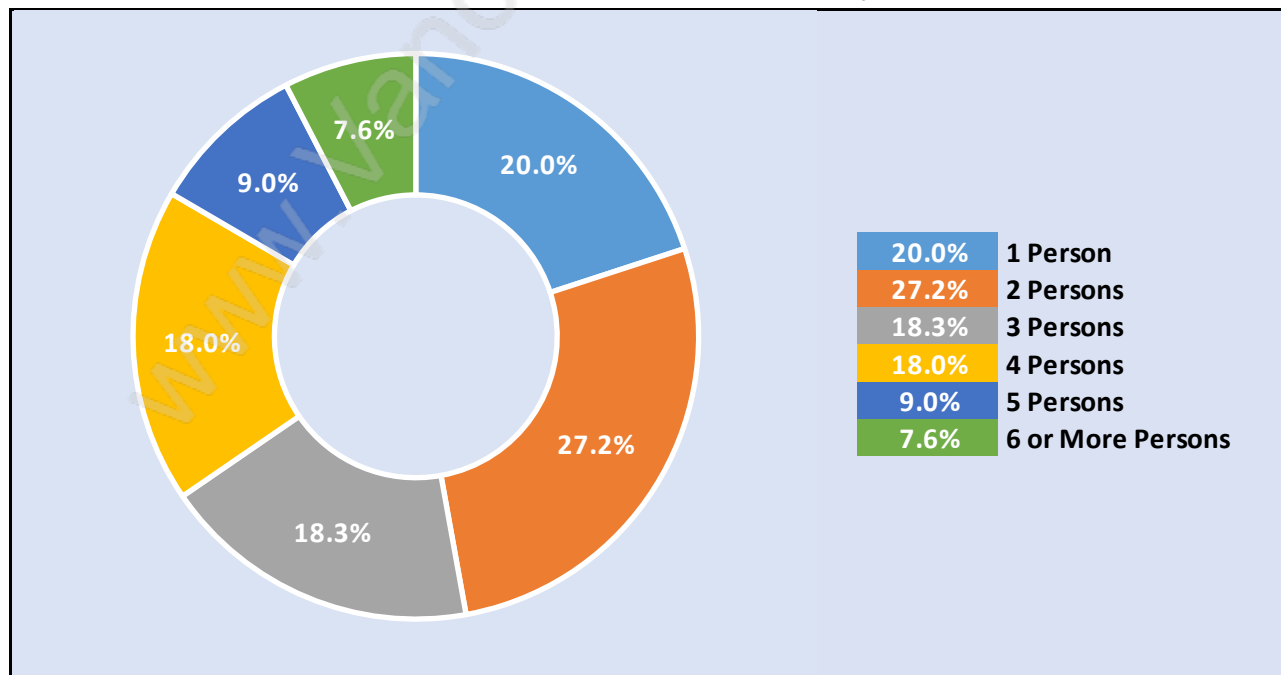

Renfrew Heights

Population Trends in Renfrew Heights

Population by Age in Renfrew Heights

Population Age 15+ by Income Status in Renfrew Heights

Total Population Age 15 - 17,695

Households by Income in Renfrew Heights

Total Number of Households - 6,654 / Average Household Income - \$87,613

Families in Renfrew Heights

Average Persons per Family - 3.2

Children at Home in Renfrew Heights

Total Number of Children at Home - 6,085

Family Structure in Renfrew Heights

Total Number of Families - 4,925 / Average Persons per Family - 3.2

Households by Household Size in Renfrew Heights

Total Number of Households - 6,654

Dwellings in Renfrew Heights

Population Age 15+ in Renfrew Heights

Labour Force by Occupation in Renfrew Heights

Labour Force Participation in Renfrew Heights

Travel To Work in (from) Renfrew Heights

Occupied Dwellings by Structure Type in Renfrew Heights