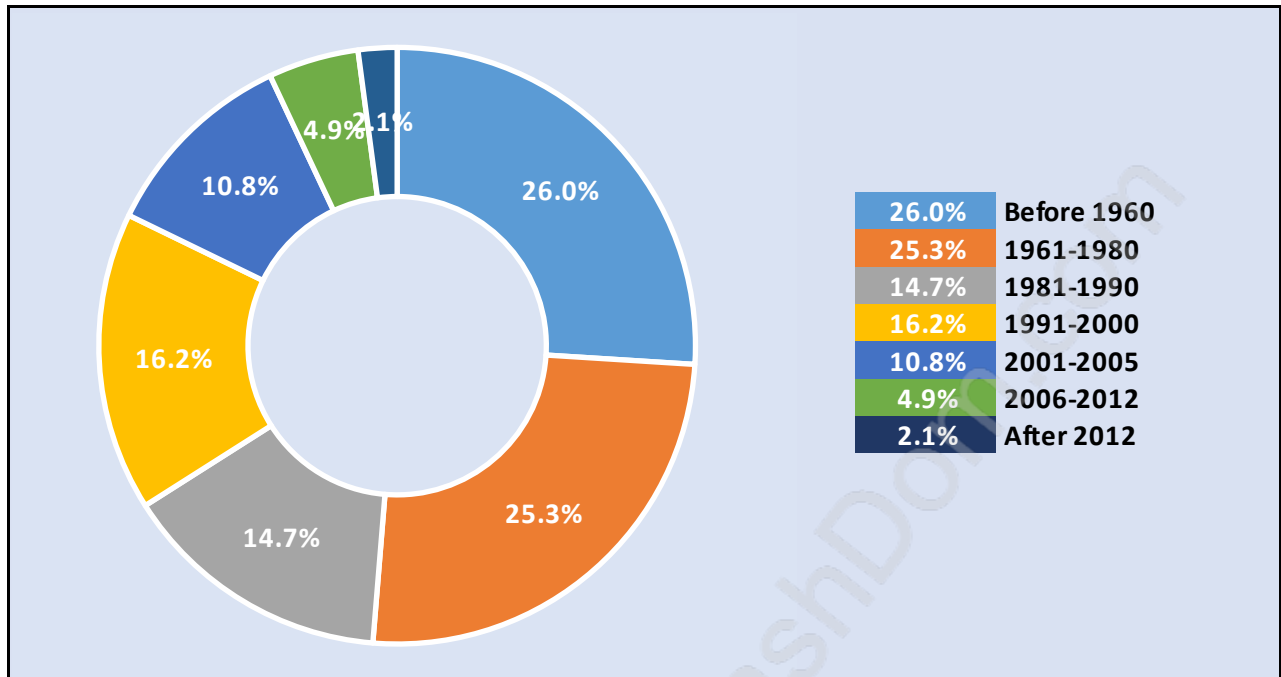

Renfrew Heights

Population Trends in Renfrew Heights

Population by Age in Renfrew Heights

Population Age 15+ by Income Status in Renfrew Heights

Total Population Age 15 - 17,695

Households by Income in Renfrew Heights

Family Structure in Renfrew Heights

Total Number of Families - 4,925 / Average Persons per Family - 3.2

Households by Household Size in Renfrew Heights

Total Number of Households - 6,654

Dwellings in Renfrew Heights

Population Age 15+ in Renfrew Heights

Labour Force by Occupation in Renfrew Heights

Labour Force Participation in Renfrew Heights

Travel To Work in (from) Renfrew Heights

Occupied Dwellings by Structure Type in Renfrew Heights

Dominant Bulding Type - Apartment, building low and high rise

Private Dwellings by Period of Construction in Renfrew Heights

Dominant Period of Construction - Before 1960

Population by Religion in Renfrew Heights