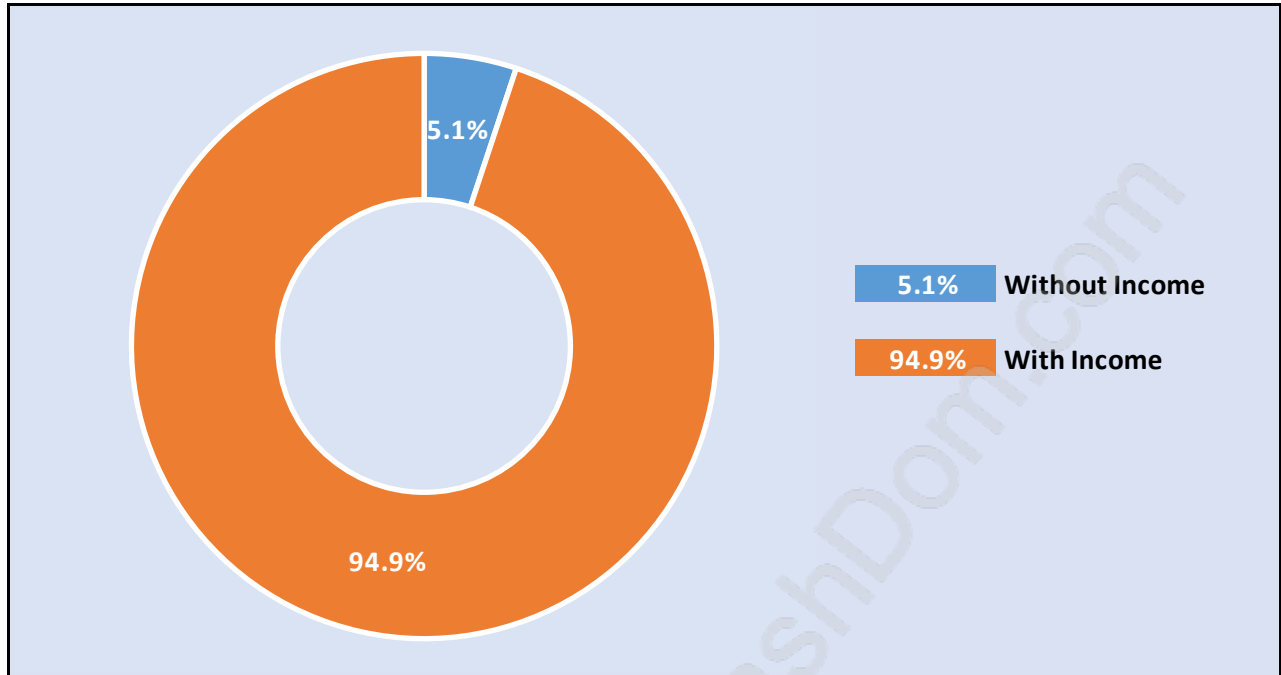

Renfrew Heights

Population Trends in Renfrew Heights

Population by Age in Renfrew Heights

Population Age 15+ by Income Status in Renfrew Heights

Total Population Age 15 - 17,695

Households by Income in Renfrew Heights

Total Number of Households - 6,654 / Average Household Income - \$87,613

Families in Renfrew Heights

Average Persons per Family - 3.2

Children at Home in Renfrew Heights

Total Number of Children at Home - 6,085

Family Structure in Renfrew Heights

Total Number of Families - 4,925 / Average Persons per Family - 3.2

Households by Household Size in Renfrew Heights

Total Number of Households - 6,654

Dwellings in Renfrew Heights