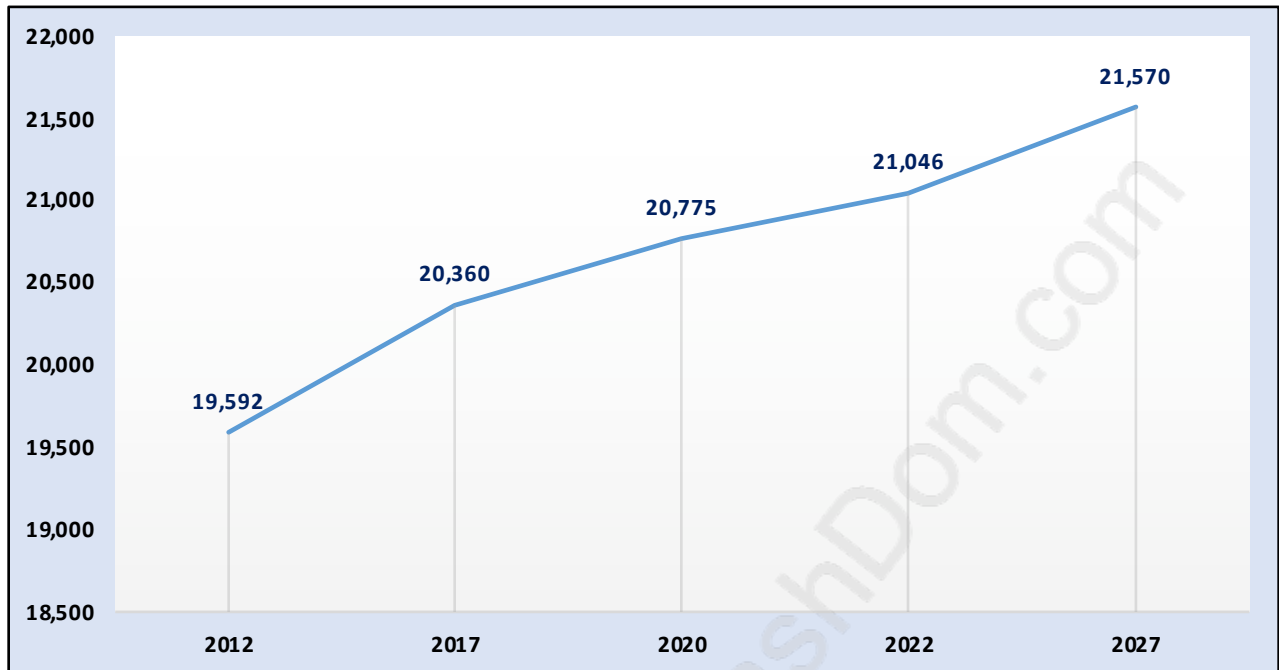

Renfrew Heights

Population Trends in Renfrew Heights

Population by Age in Renfrew Heights

Population Age 15+ by Income Status in Renfrew Heights

Total Population Age 15 - 17,695

Households by Income in Renfrew Heights

Total Number of Households - 6,654 / Average Household Income - \$87,613

Families in Renfrew Heights

Average Persons per Family - 3.2

Children at Home in Renfrew Heights

Total Number of Children at Home - 6,085

Family Structure in Renfrew Heights

Total Number of Families - 4,925 / Average Persons per Family - 3.2

Households by Household Size in Renfrew Heights

Total Number of Households - 6,654

Dwellings in Renfrew Heights