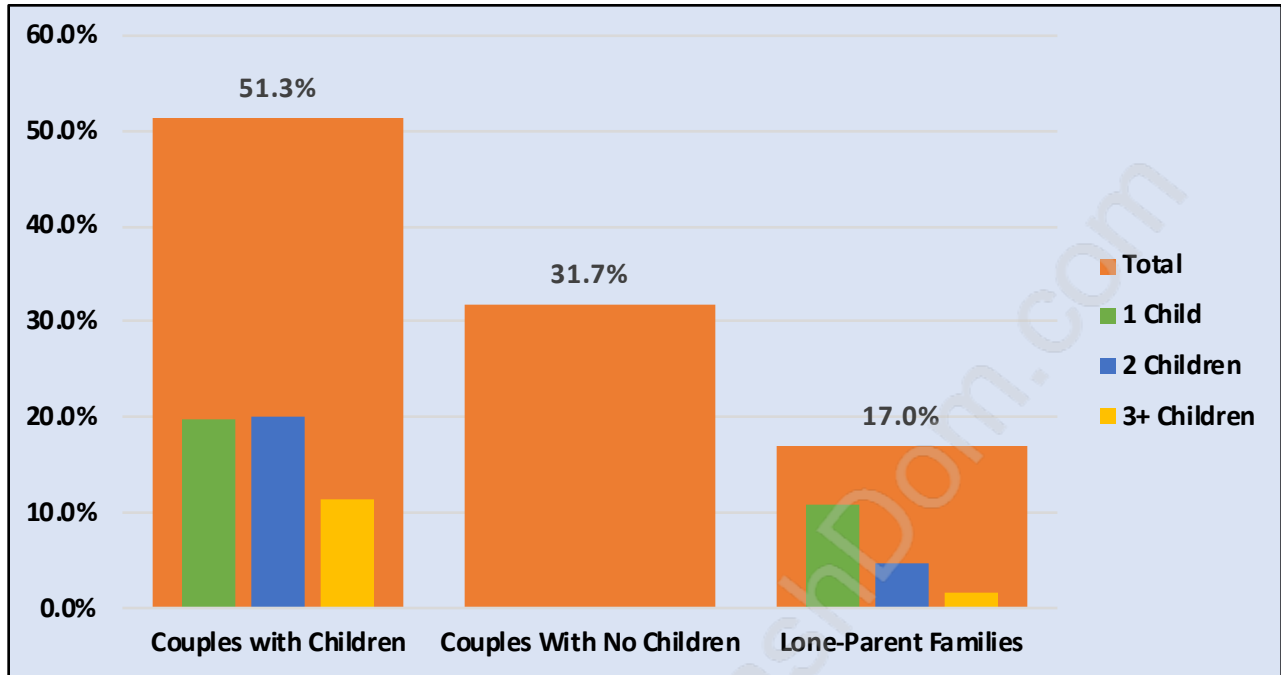

Renfrew Heights

Population Trends in Renfrew Heights

Population by Age in Renfrew Heights

Population Age 15+ by Income Status in Renfrew Heights

Total Population Age 15 - 17,695

Households by Income in Renfrew Heights

Total Number of Households - 6,654 / Average Household Income - \$87,613

Families in Renfrew Heights

Average Persons per Family - 3.2

Children at Home in Renfrew Heights

Total Number of Children at Home - 6,085

Family Structure in Renfrew Heights

Total Number of Families - 4,925 / Average Persons per Family - 3.2

Households by Household Size in Renfrew Heights

Total Number of Households - 6,654

Dwellings in Renfrew Heights

Population Age 15+ in Renfrew Heights

Labour Force by Occupation in Renfrew Heights

Labour Force Participation in Renfrew Heights

Travel To Work in (from) Renfrew Heights

Occupied Dwellings by Structure Type in Renfrew Heights