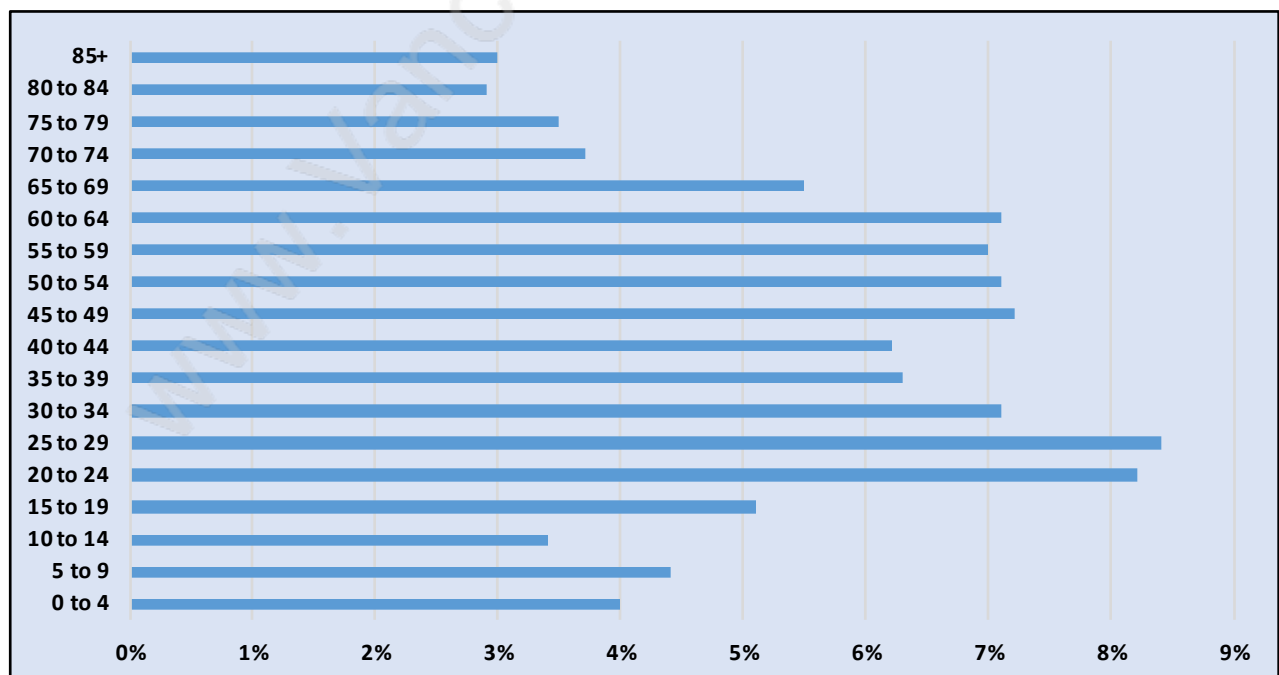

Renfrew Heights

Population Trends in Renfrew Heights

Population by Age in Renfrew Heights

Population Age 15+ by Income Status in Renfrew Heights

Total Population Age 15 - 17,695

Households by Income in Renfrew Heights

Total Number of Households - 6,654 / Average Household Income - \$87,613

Families in Renfrew Heights

Average Persons per Family - 3.2

Children at Home in Renfrew Heights

Total Number of Children at Home - 6,085

Family Structure in Renfrew Heights

Total Number of Families - 4,925 / Average Persons per Family - 3.2

Households by Household Size in Renfrew Heights

Total Number of Households - 6,654

Dwellings in Renfrew Heights