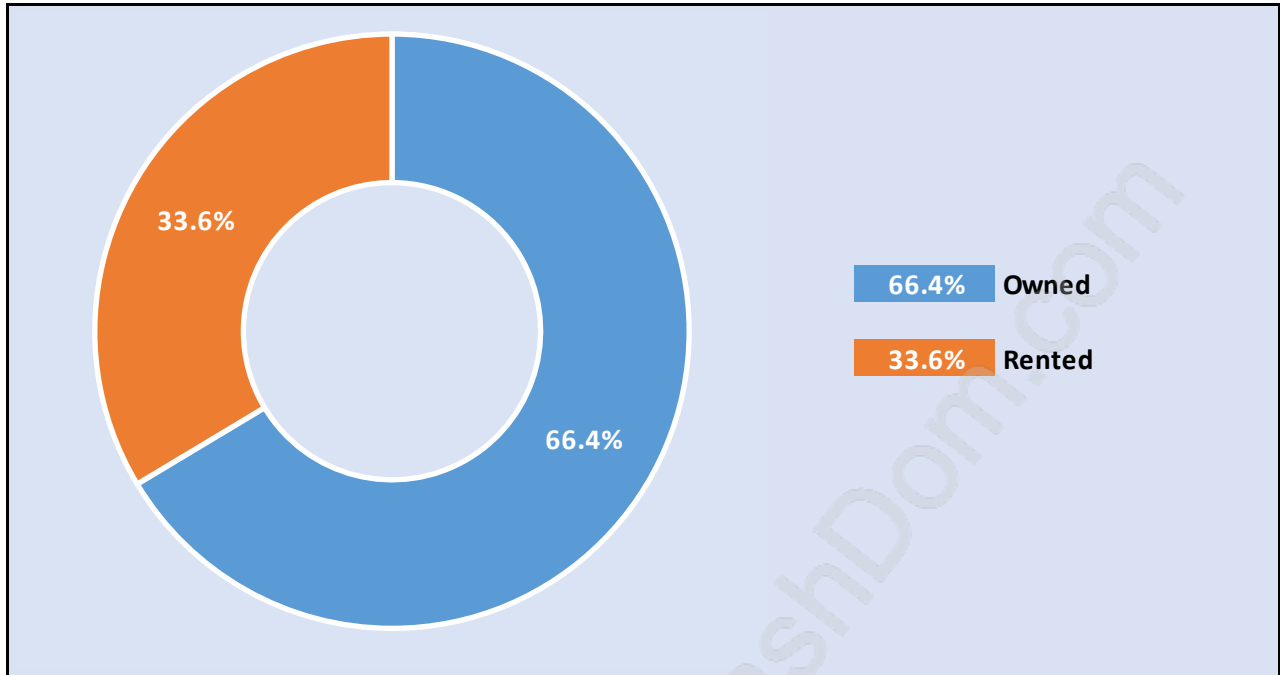

Renfrew Heights

Population Trends in Renfrew Heights

Population by Age in Renfrew Heights

Population Age 15+ by Income Status in Renfrew Heights

Total Population Age 15 - 17,695

Households by Income in Renfrew Heights

Total Number of Households - 6,654 / Average Household Income - \$87,613

Families in Renfrew Heights

Average Persons per Family - 3.2

Children at Home in Renfrew Heights

Total Number of Children at Home - 6,085

Family Structure in Renfrew Heights

Total Number of Families - 4,925 / Average Persons per Family - 3.2

Households by Household Size in Renfrew Heights

Total Number of Households - 6,654

Dwellings in Renfrew Heights

Population Age 15+ in Renfrew Heights

Labour Force by Occupation in Renfrew Heights

Labour Force Participation in Renfrew Heights

Travel To Work in (from) Renfrew Heights

Occupied Dwellings by Structure Type in Renfrew Heights