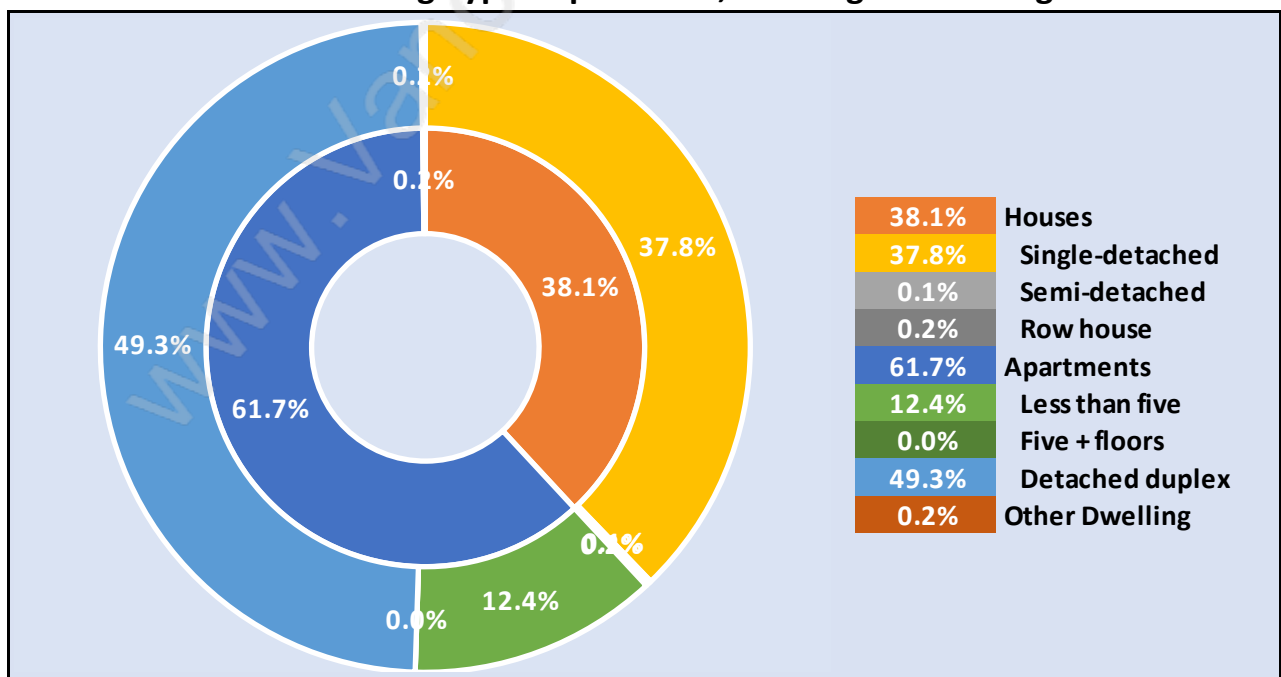

Total Number of Households - 6,654 / Average Household Income - \$87,613

Families in Renfrew Heights

Average Persons per Family - 3.2

Children at Home in Renfrew Heights

Total Number of Children at Home - 6,085

Family Structure in Renfrew Heights

Total Number of Families - 4,925 / Average Persons per Family - 3.2

Households by Household Size in Renfrew Heights

Total Number of Households - 6,654

Dwellings in Renfrew Heights

Population Age 15+ in Renfrew Heights

Labour Force by Occupation in Renfrew Heights

Labour Force Participation in Renfrew Heights

Travel To Work in (from) Renfrew Heights

Occupied Dwellings by Structure Type in Renfrew Heights

Dominant Bulding Type - Apartment, building low and high rise

Private Dwellings by Period of Construction in Renfrew Heights

Dominant Period of Construction - Before 1960

Population by Religion in Renfrew Heights