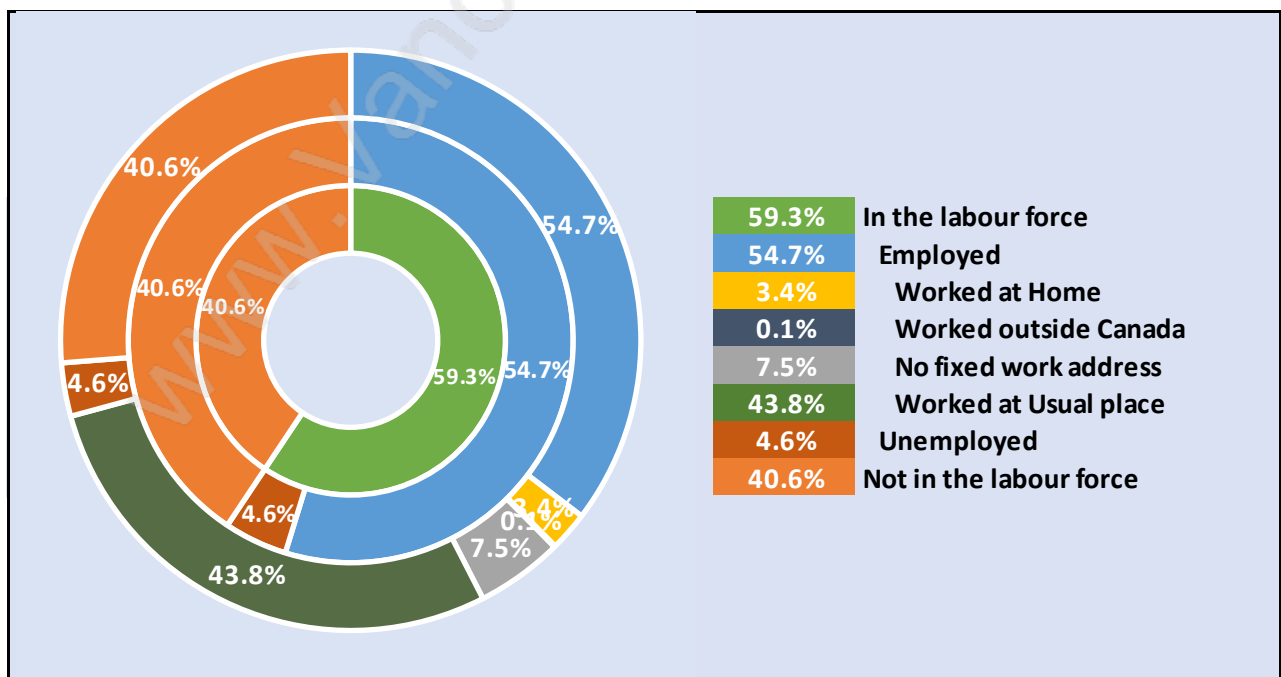

Renfrew Heights

Population Trends in Renfrew Heights

Population by Age in Renfrew Heights

Population Age 15+ by Income Status in Renfrew Heights

Total Population Age 15 - 17,695

Households by Income in Renfrew Heights

Total Number of Households - 6,654 / Average Household Income - \$87,613

Families in Renfrew Heights

Average Persons per Family - 3.2

Children at Home in Renfrew Heights

Total Number of Children at Home - 6,085

Family Structure in Renfrew Heights

Total Number of Families - 4,925 / Average Persons per Family - 3.2

Households by Household Size in Renfrew Heights

Total Number of Households - 6,654

Dwellings in Renfrew Heights

Population Age 15+ in Renfrew Heights

Labour Force by Occupation in Renfrew Heights

Labour Force Participation in Renfrew Heights

Travel To Work in (from) Renfrew Heights

Occupied Dwellings by Structure Type in Renfrew Heights