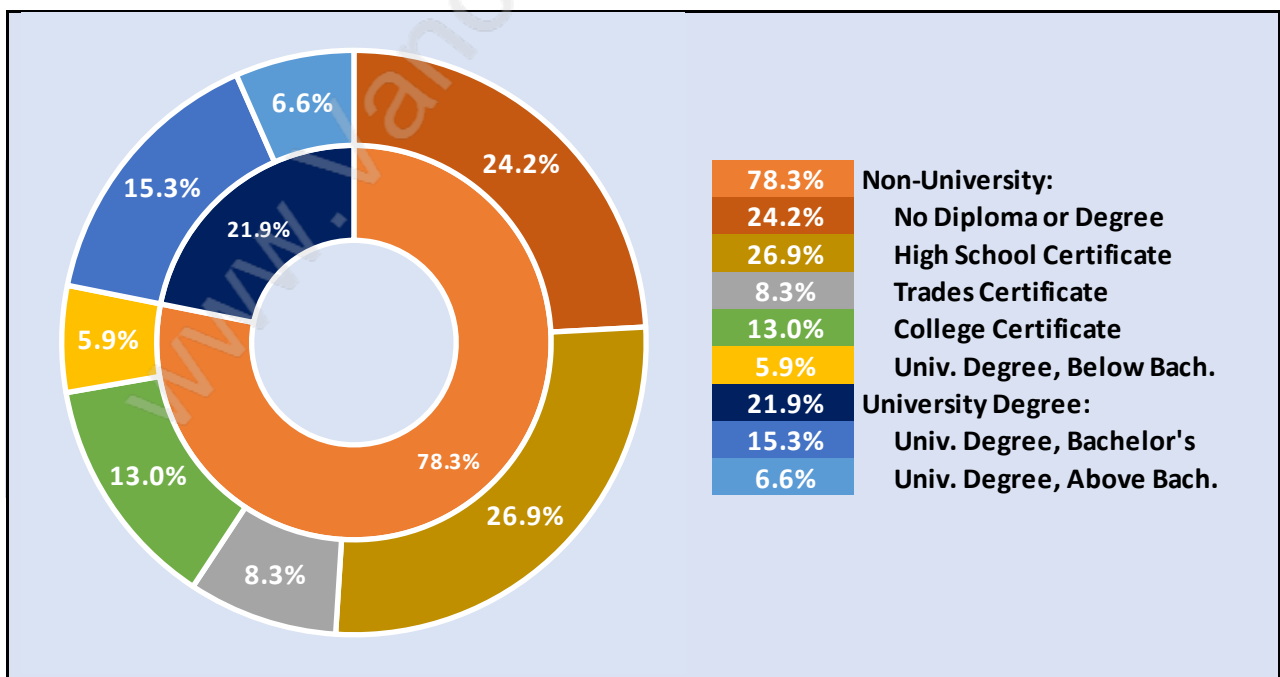

Renfrew Heights

Population Trends in Renfrew Heights

Population by Age in Renfrew Heights

Population Age 15+ by Income Status in Renfrew Heights

Total Population Age 15 - 17,695

Households by Income in Renfrew Heights

Total Number of Households - 6,654 / Average Household Income - \$87,613

Families in Renfrew Heights

Average Persons per Family - 3.2

Children at Home in Renfrew Heights

Total Number of Children at Home - 6,085

Family Structure in Renfrew Heights

Total Number of Families - 4,925 / Average Persons per Family - 3.2

Households by Household Size in Renfrew Heights

Total Number of Households - 6,654

Dwellings in Renfrew Heights

Population Age 15+ in Renfrew Heights

Labour Force by Occupation in Renfrew Heights

Labour Force Participation in Renfrew Heights

Travel To Work in (from) Renfrew Heights

Occupied Dwellings by Structure Type in Renfrew Heights