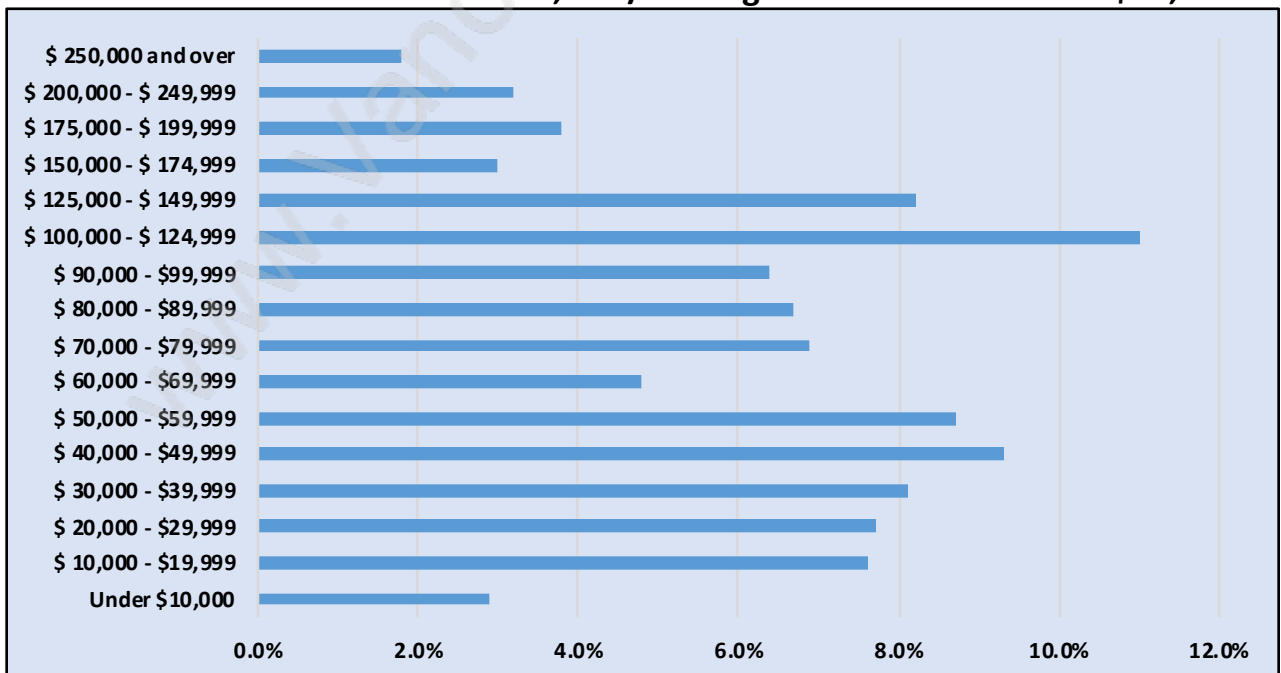

Renfrew Heights

Population Trends in Renfrew Heights

Population by Age in Renfrew Heights

Population Age 15+ by Income Status in Renfrew Heights

Total Population Age 15 - 17,695

Households by Income in Renfrew Heights

Total Number of Households - 6,654 / Average Household Income - \$87,613

Families in Renfrew Heights

Average Persons per Family - 3.2

Children at Home in Renfrew Heights

Total Number of Children at Home - 6,085

Family Structure in Renfrew Heights

Total Number of Families - 4,925 / Average Persons per Family - 3.2

Households by Household Size in Renfrew Heights

Total Number of Households - 6,654

Dwellings in Renfrew Heights