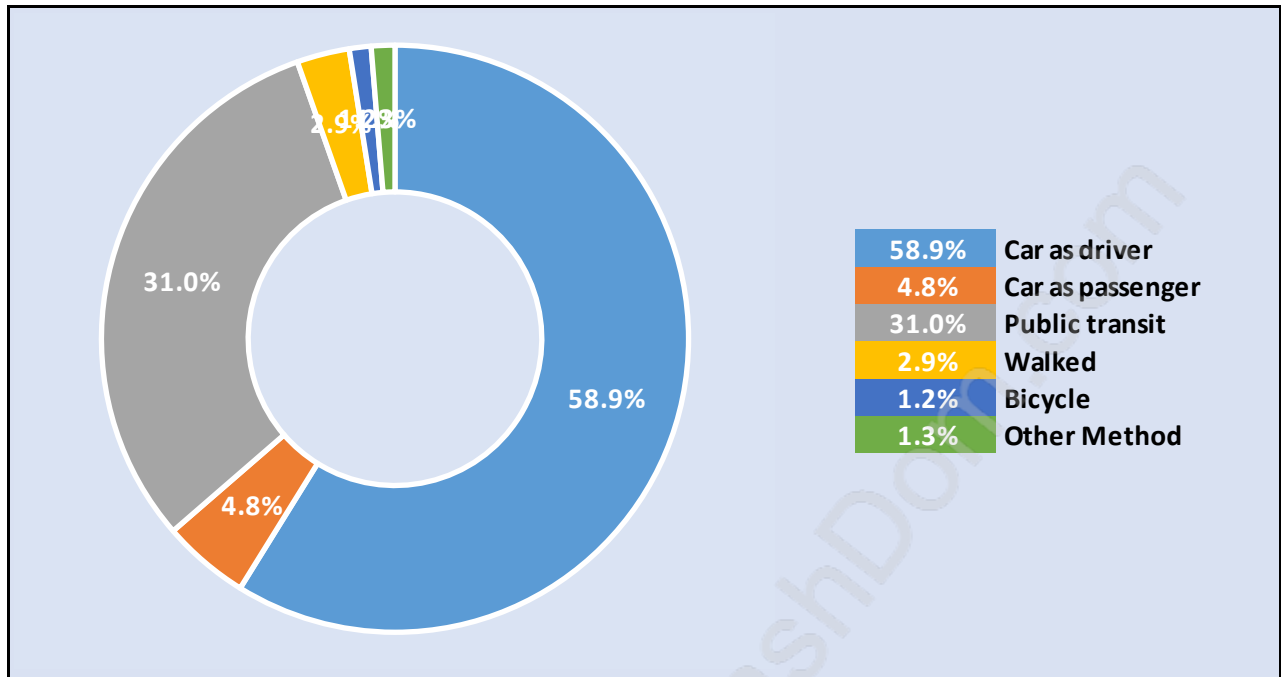

Renfrew Heights

Population Trends in Renfrew Heights

Population by Age in Renfrew Heights

Population Age 15+ by Income Status in Renfrew Heights

Total Population Age 15 - 17,695

Households by Income in Renfrew Heights

Family Structure in Renfrew Heights

Total Number of Families - 4,925 / Average Persons per Family - 3.2

Households by Household Size in Renfrew Heights

Total Number of Households - 6,654

Dwellings in Renfrew Heights

Population Age 15+ in Renfrew Heights

Labour Force by Occupation in Renfrew Heights

Labour Force Participation in Renfrew Heights

Travel To Work in (from) Renfrew Heights

Occupied Dwellings by Structure Type in Renfrew Heights

Dominant Bulding Type - Apartment, building low and high rise

Private Dwellings by Period of Construction in Renfrew Heights

Dominant Period of Construction - Before 1960

Population by Religion in Renfrew Heights