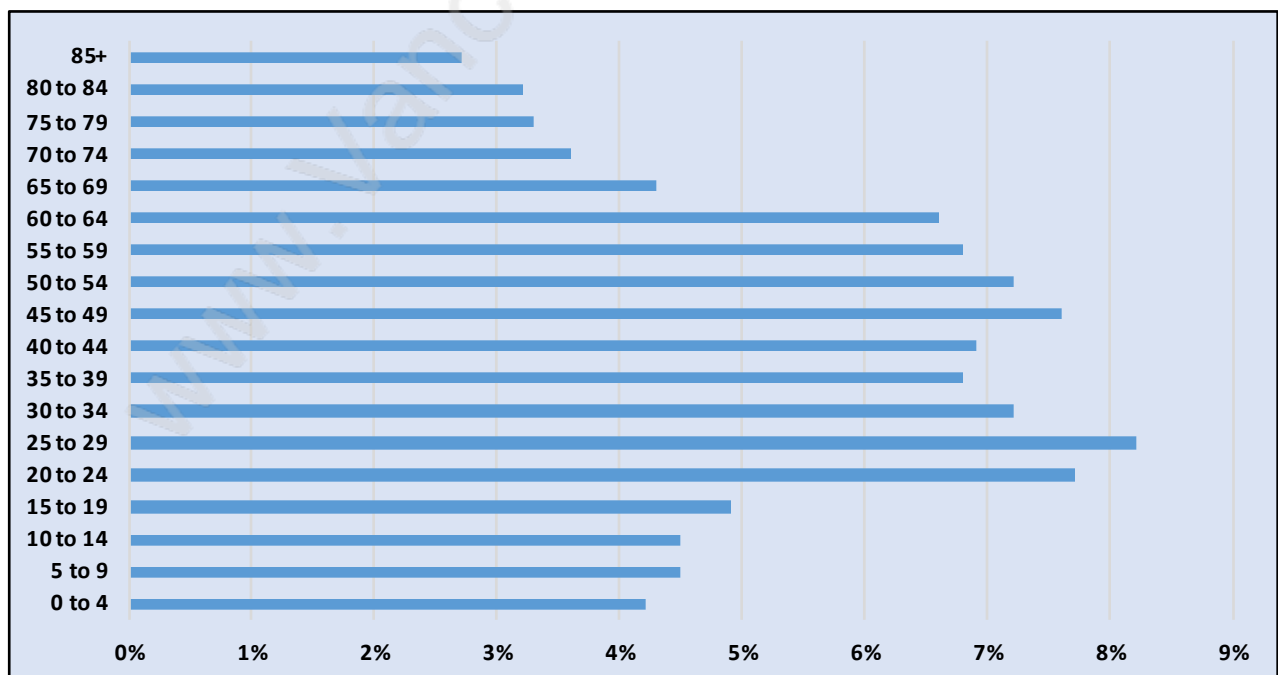

Renfrew

Population Trends in Renfrew

Population by Age in Renfrew

Population Age 15+ by Income Status in Renfrew

Total Population Age 15 - 26,214

Households by Income in Renfrew

Total Number of Households - 10,408 / Average Household Income - \$84,845

Families in Renfrew

Average Persons per Family - 3.2

Children at Home in Renfrew

Total Number of Children at Home - 9,278

Family Structure in Renfrew

Total Number of Families - 7,430 / Average Persons per Family - 3.2

Households by Household Size in Renfrew

Total Number of Households - 10,408

Dwellings in Renfrew

Population Age 15+ in Renfrew

Labour Force by Occupation in Renfrew

Labour Force Participation in Renfrew

Travel To Work in (from) Renfrew