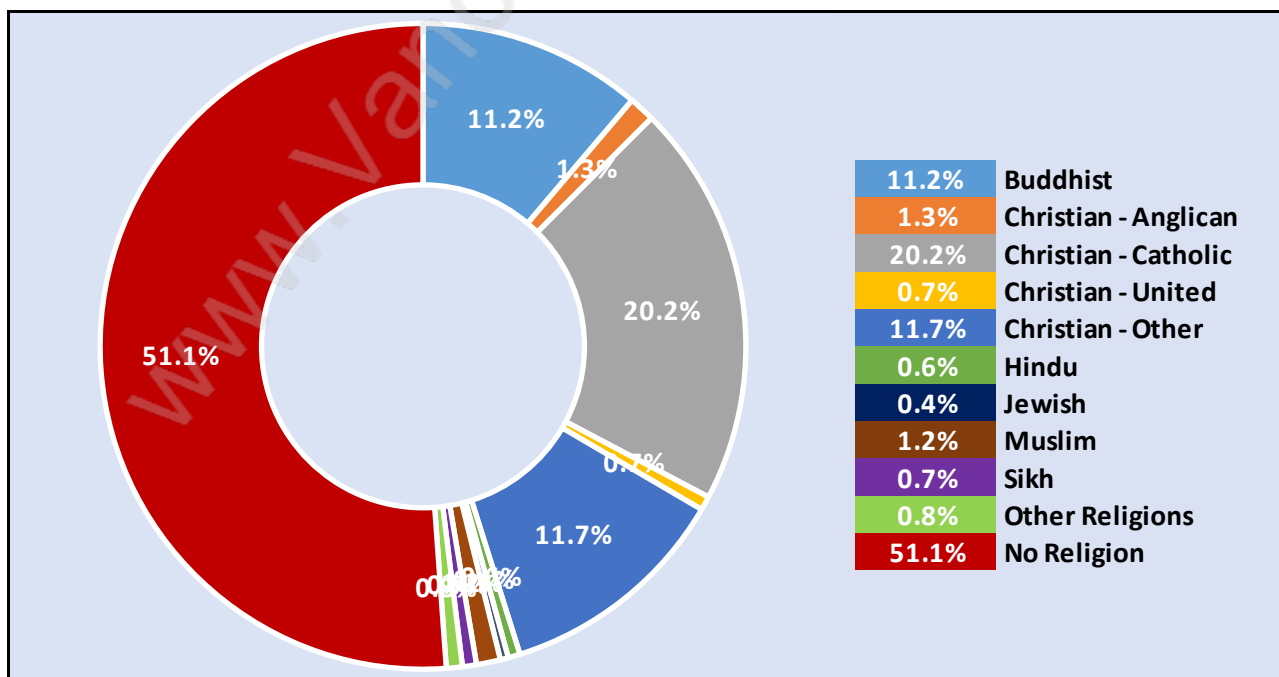

Population by Religion in Renfrew