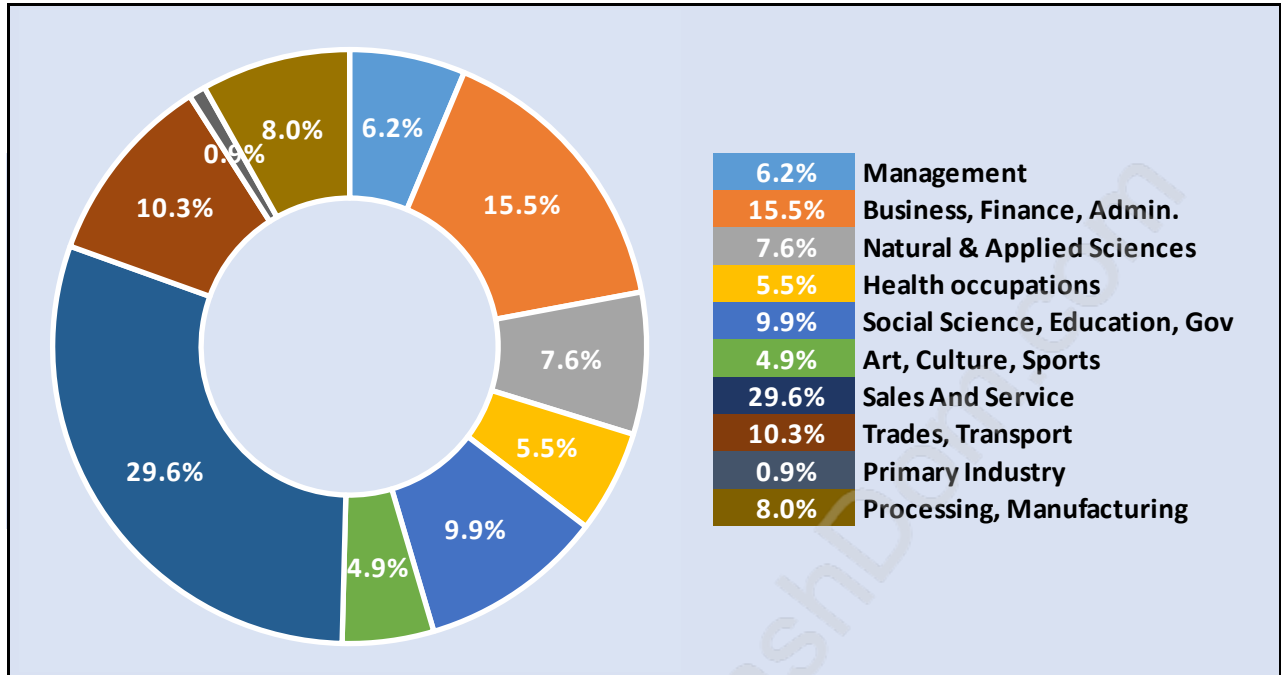

Renfrew

Population Trends in Renfrew

Population by Age in Renfrew

Population Age 15+ by Income Status in Renfrew

Total Population Age 15 - 26,214

Households by Income in Renfrew

Total Number of Households - 10,408 / Average Household Income - \$84,845

Families in Renfrew

Average Persons per Family - 3.2

Children at Home in Renfrew

Total Number of Children at Home - 9,278

Family Structure in Renfrew

Total Number of Families - 7,430 / Average Persons per Family - 3.2

Households by Household Size in Renfrew

Total Number of Households - 10,408

Dwellings in Renfrew

Population Age 15+ in Renfrew

Labour Force by Occupation in Renfrew

Labour Force Participation in Renfrew

Travel To Work in (from) Renfrew