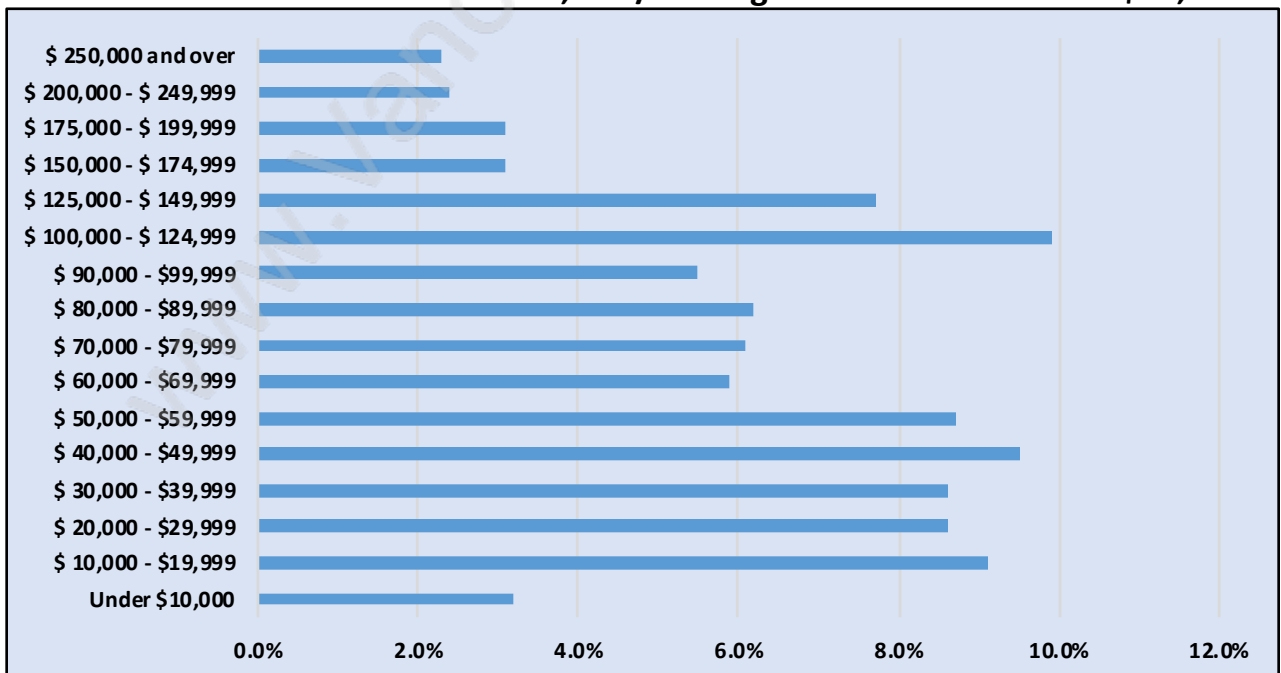

Renfrew

Population Trends in Renfrew

Population by Age in Renfrew

Population Age 15+ by Income Status in Renfrew

Total Population Age 15 - 26,214

Households by Income in Renfrew

Total Number of Households - 10,408 / Average Household Income - \$84,845

Families in Renfrew

Average Persons per Family - 3.2

Children at Home in Renfrew

Total Number of Children at Home - 9,278

Family Structure in Renfrew

Total Number of Families - 7,430 / Average Persons per Family - 3.2