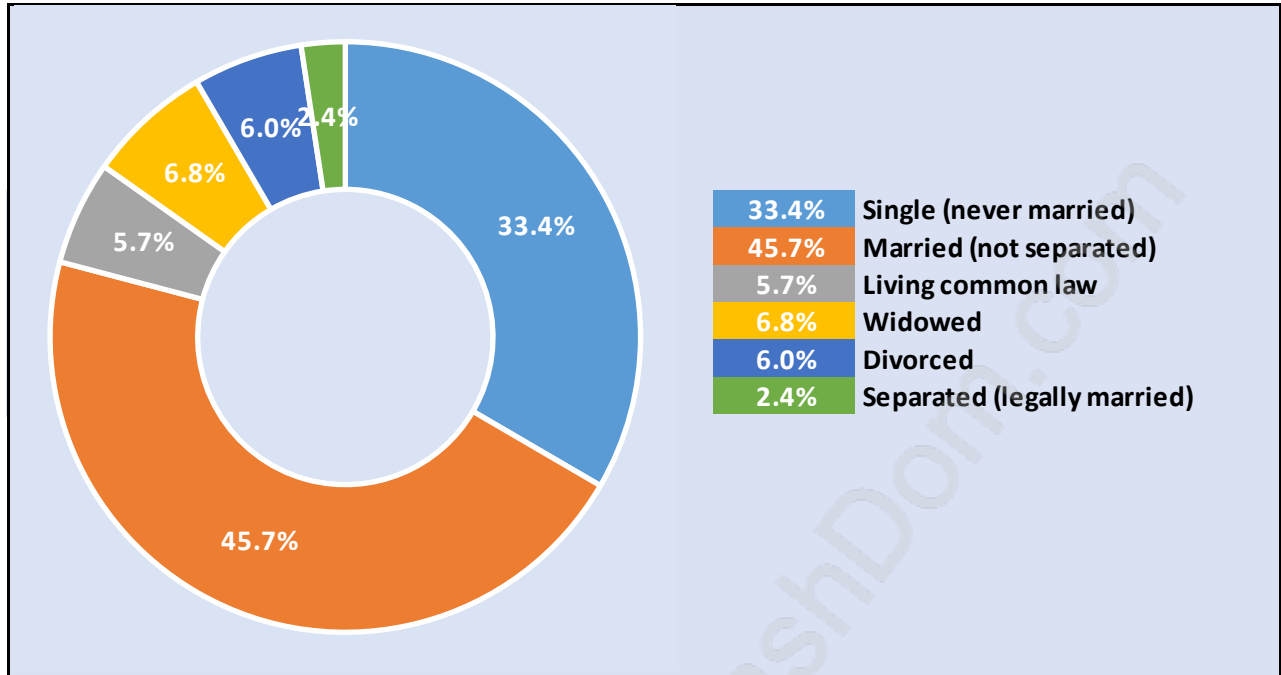

Renfrew

Population Trends in Renfrew

Population by Age in Renfrew

Population Age 15+ by Income Status in Renfrew

Total Population Age 15 - 26,214

Households by Income in Renfrew

Total Number of Households - 10,408 / Average Household Income - \$84,845

Families in Renfrew

Average Persons per Family - 3.2

Children at Home in Renfrew

Total Number of Children at Home - 9,278

Family Structure in Renfrew

Total Number of Families - 7,430 / Average Persons per Family - 3.2

Households by Household Size in Renfrew

Total Number of Households - 10,408

Dwellings in Renfrew

Population Age 15+ in Renfrew

Labour Force by Occupation in Renfrew

Labour Force Participation in Renfrew

Travel To Work in (from) Renfrew