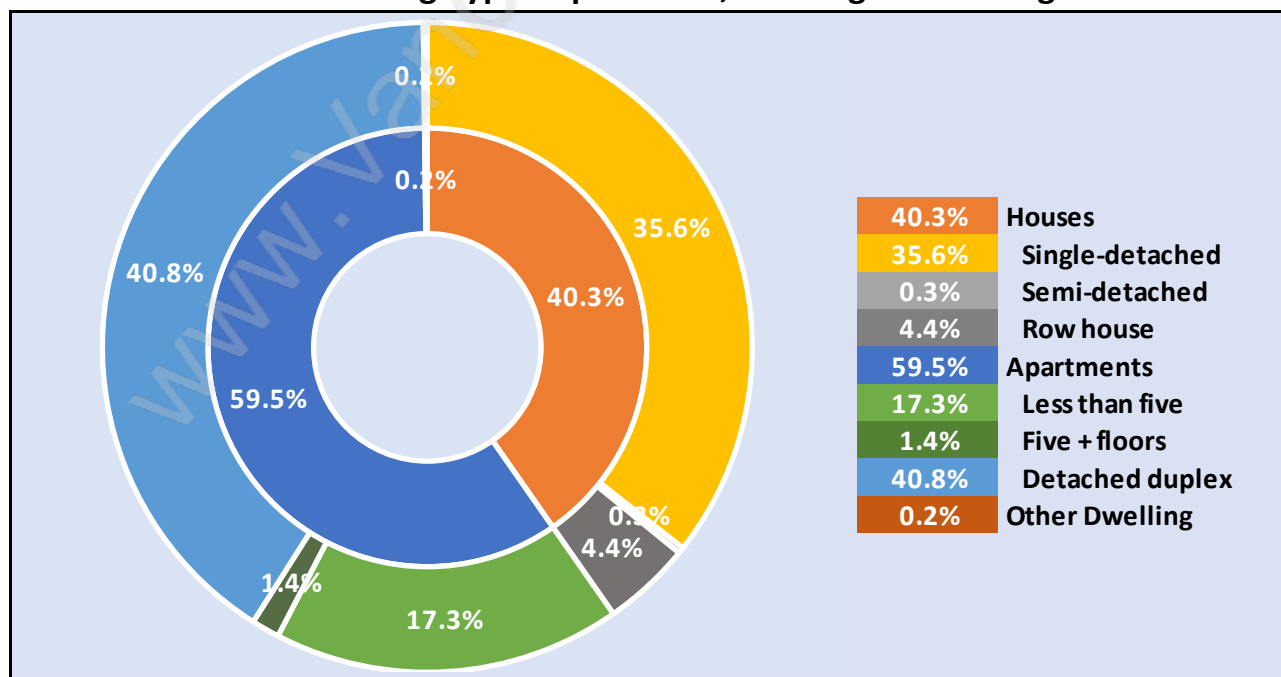

Renfrew

Population Trends in Renfrew

Population by Age in Renfrew

Population Age 15+ by Income Status in Renfrew

Total Population Age 15 - 26,214

Households by Income in Renfrew

Total Number of Households - 10,408 / Average Household Income - \$84,845

Families in Renfrew

Average Persons per Family - 3.2

Children at Home in Renfrew

Total Number of Children at Home - 9,278

Family Structure in Renfrew

Total Number of Families - 7,430 / Average Persons per Family - 3.2

Households by Household Size in Renfrew

Total Number of Households - 10,408

Dwellings in Renfrew

Population Age 15+ in Renfrew

Labour Force by Occupation in Renfrew

Labour Force Participation in Renfrew

Travel To Work in (from) Renfrew

Occupied Dwellings by Structure Type in Renfrew

Dominant Bulding Type - Apartment, building low and high rise

Private Dwellings by Period of Construction in Renfrew

Dominant Period of Construction - Before 1960