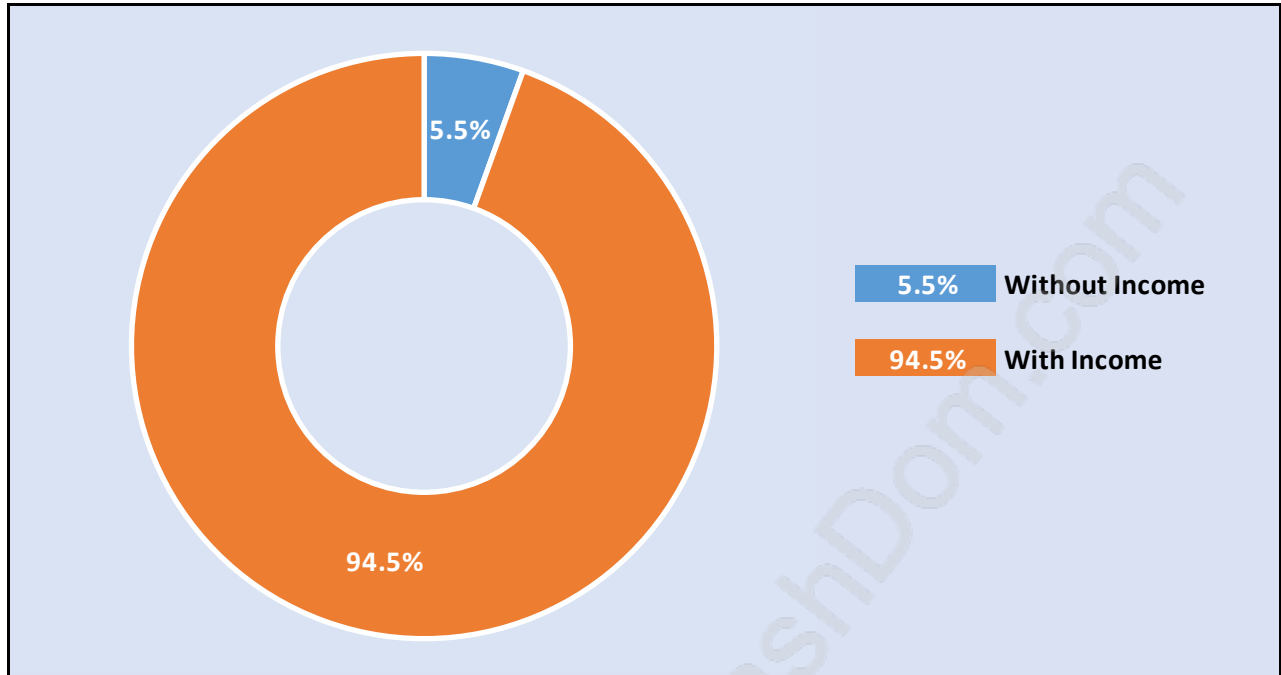

Renfrew

Population Trends in Renfrew

Population by Age in Renfrew

Population Age 15+ by Income Status in Renfrew

Total Population Age 15 - 26,214

Households by Income in Renfrew

Total Number of Households - 10,408 / Average Household Income - \$84,845

Families in Renfrew

Average Persons per Family - 3.2

Children at Home in Renfrew

Total Number of Children at Home - 9,278

Family Structure in Renfrew

Total Number of Families - 7,430 / Average Persons per Family - 3.2

Households by Household Size in Renfrew

Total Number of Households - 10,408

Dwellings in Renfrew

Population Age 15+ in Renfrew

Labour Force by Occupation in Renfrew

Labour Force Participation in Renfrew

Travel To Work in (from) Renfrew