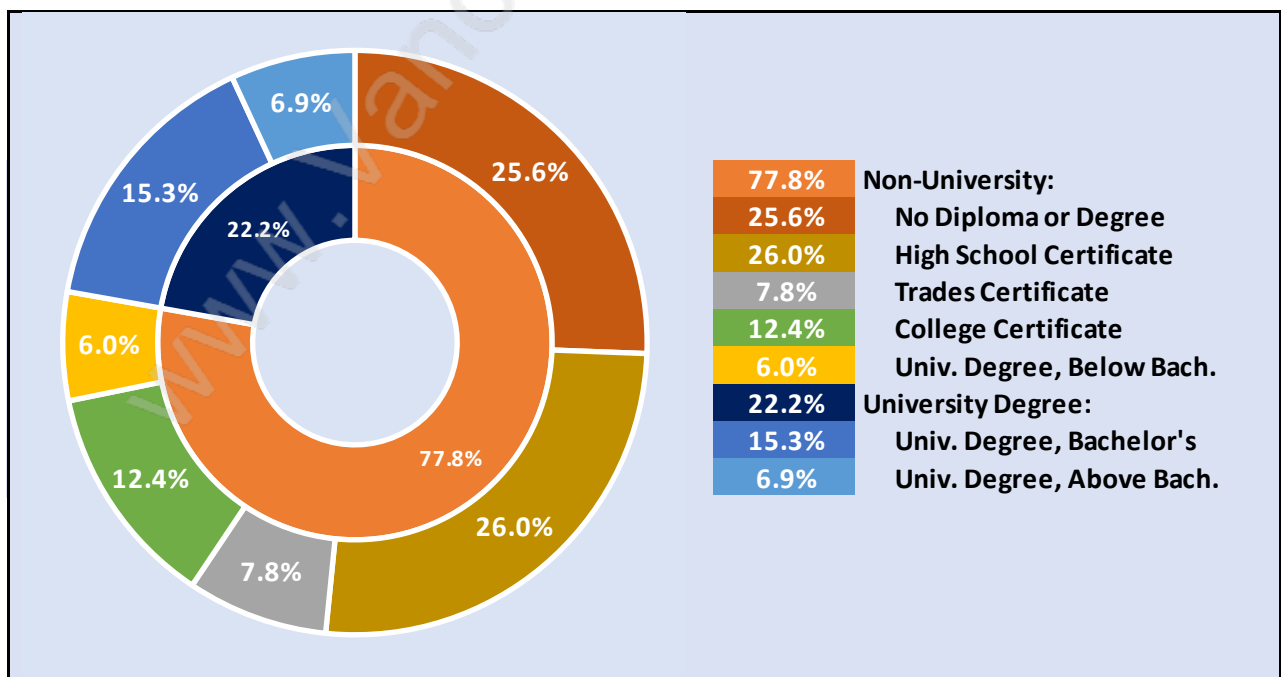

Renfrew

Population Trends in Renfrew

Population by Age in Renfrew

Population Age 15+ by Income Status in Renfrew

Total Population Age 15 - 26,214

Households by Income in Renfrew

Total Number of Households - 10,408 / Average Household Income - \$84,845

Families in Renfrew

Average Persons per Family - 3.2

Children at Home in Renfrew

Total Number of Children at Home - 9,278

Family Structure in Renfrew

Total Number of Families - 7,430 / Average Persons per Family - 3.2

Households by Household Size in Renfrew

Total Number of Households - 10,408

Dwellings in Renfrew

Population Age 15+ in Renfrew

Labour Force by Occupation in Renfrew

Labour Force Participation in Renfrew

Travel To Work in (from) Renfrew