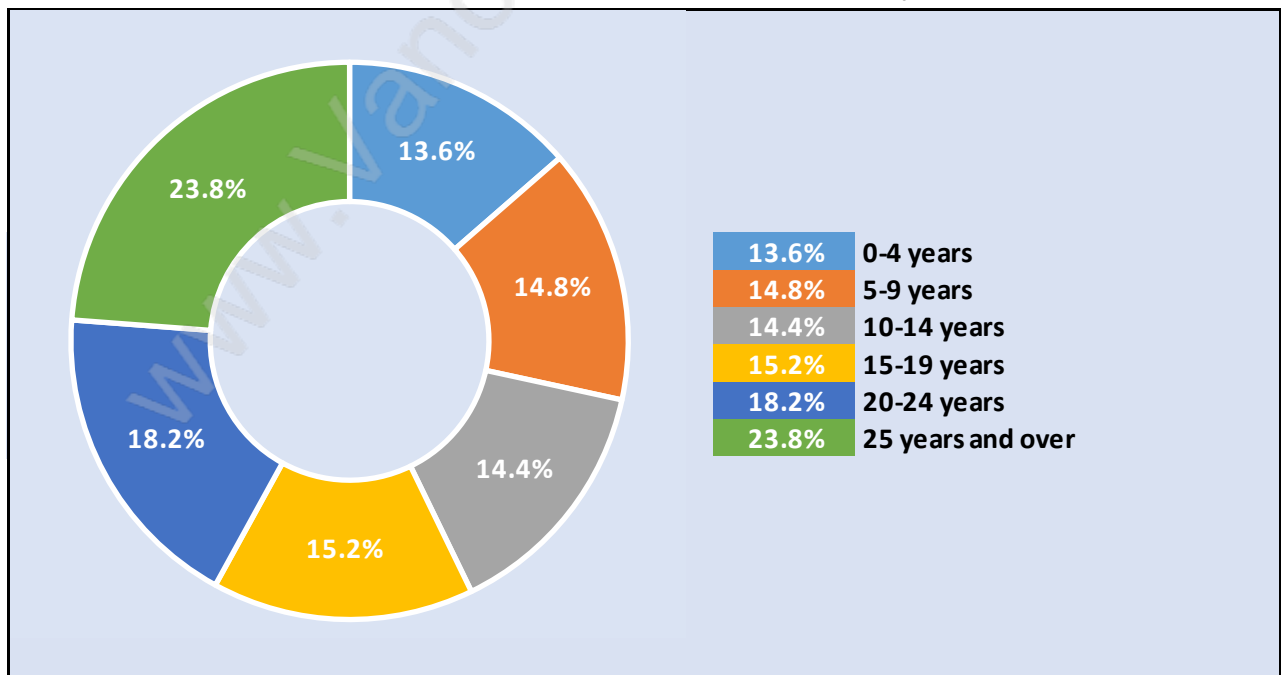

Renfrew

Population Trends in Renfrew

Population by Age in Renfrew

Population Age 15+ by Income Status in Renfrew

Total Population Age 15 - 26,214

Households by Income in Renfrew

Total Number of Households - 10,408 / Average Household Income - \$84,845

Families in Renfrew

Average Persons per Family - 3.2

Children at Home in Renfrew

Total Number of Children at Home - 9,278

Family Structure in Renfrew

Total Number of Families - 7,430 / Average Persons per Family - 3.2

Households by Household Size in Renfrew

Total Number of Households - 10,408

Dwellings in Renfrew

Population Age 15+ in Renfrew

Labour Force by Occupation in Renfrew

Labour Force Participation in Renfrew

Travel To Work in (from) Renfrew