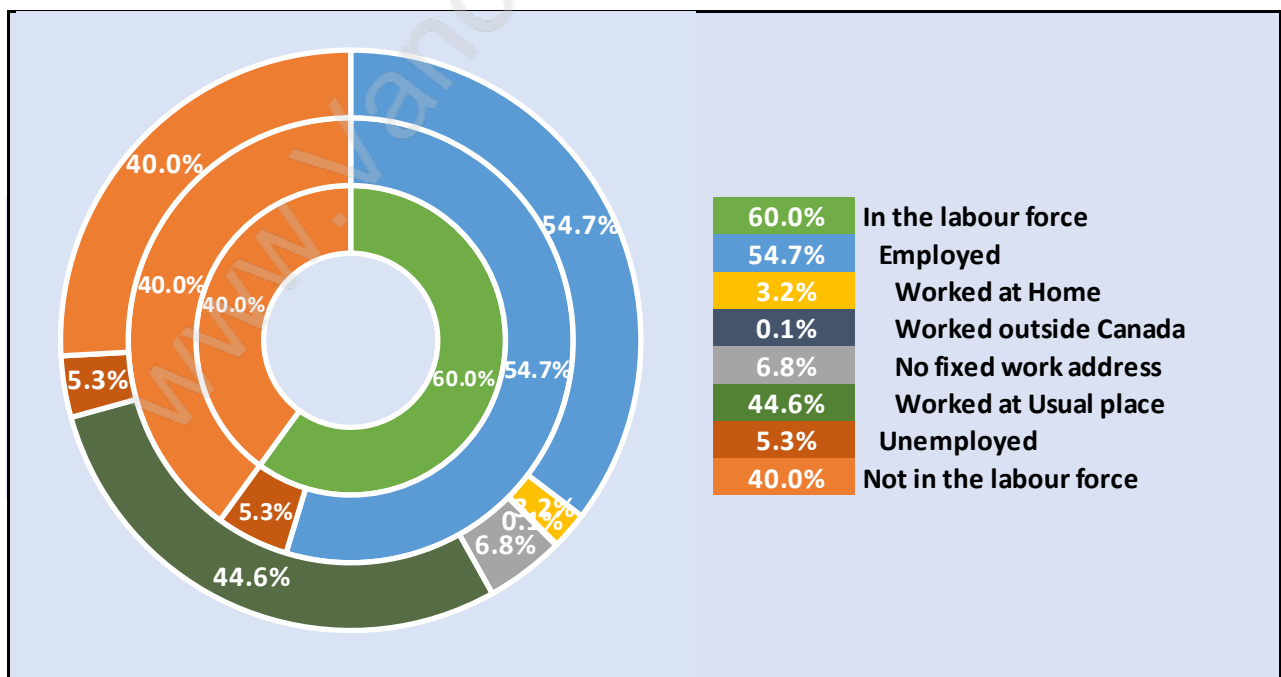

Renfrew

Population Trends in Renfrew

Population by Age in Renfrew

Population Age 15+ by Income Status in Renfrew

Total Population Age 15 - 26,214

Households by Income in Renfrew

Total Number of Households - 10,408 / Average Household Income - \$84,845

Families in Renfrew

Average Persons per Family - 3.2

Children at Home in Renfrew

Total Number of Children at Home - 9,278

Family Structure in Renfrew

Total Number of Families - 7,430 / Average Persons per Family - 3.2

Households by Household Size in Renfrew

Total Number of Households - 10,408

Dwellings in Renfrew

Population Age 15+ in Renfrew

Labour Force by Occupation in Renfrew

Labour Force Participation in Renfrew

Travel To Work in (from) Renfrew