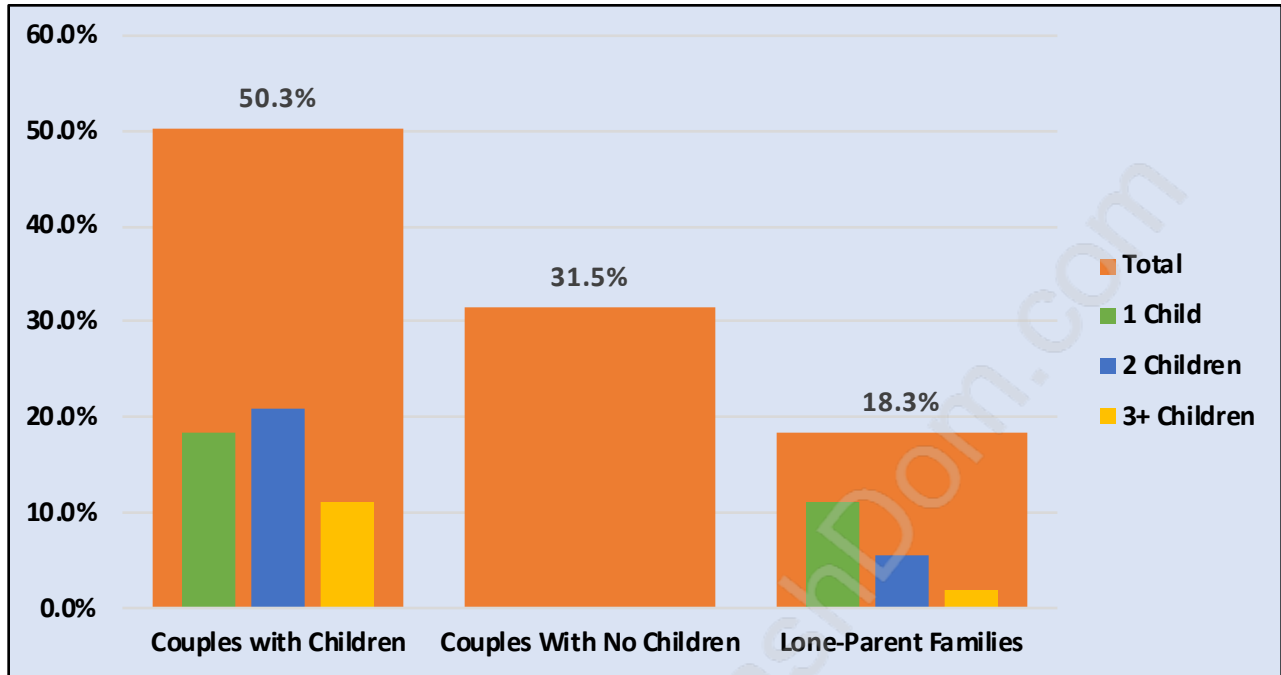

Renfrew

Population Trends in Renfrew

Population by Age in Renfrew

Population Age 15+ by Income Status in Renfrew

Total Population Age 15 - 26,214

Households by Income in Renfrew

Total Number of Households - 10,408 / Average Household Income - \$84,845

Families in Renfrew

Average Persons per Family - 3.2

Children at Home in Renfrew

Total Number of Children at Home - 9,278

Family Structure in Renfrew

Total Number of Families - 7,430 / Average Persons per Family - 3.2

Households by Household Size in Renfrew

Total Number of Households - 10,408

Dwellings in Renfrew

Population Age 15+ in Renfrew

Labour Force by Occupation in Renfrew

Labour Force Participation in Renfrew

Travel To Work in (from) Renfrew