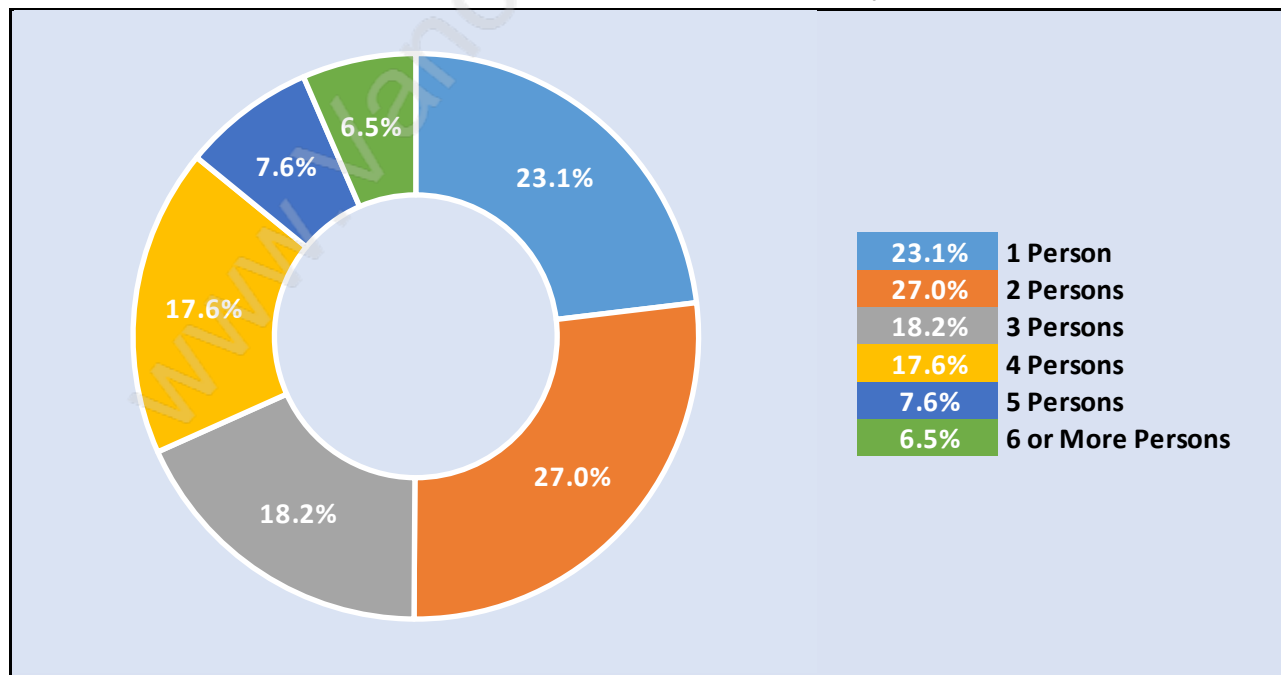

Renfrew

Population Trends in Renfrew

Population by Age in Renfrew

Population Age 15+ by Income Status in Renfrew

Total Population Age 15 - 26,214

Households by Income in Renfrew

Total Number of Households - 10,408 / Average Household Income - \$84,845

Families in Renfrew

Average Persons per Family - 3.2

Children at Home in Renfrew

Total Number of Children at Home - 9,278

Family Structure in Renfrew

Total Number of Families - 7,430 / Average Persons per Family - 3.2

Households by Household Size in Renfrew

Total Number of Households - 10,408

Dwellings in Renfrew

Population Age 15+ in Renfrew

Labour Force by Occupation in Renfrew

Labour Force Participation in Renfrew

Travel To Work in (from) Renfrew