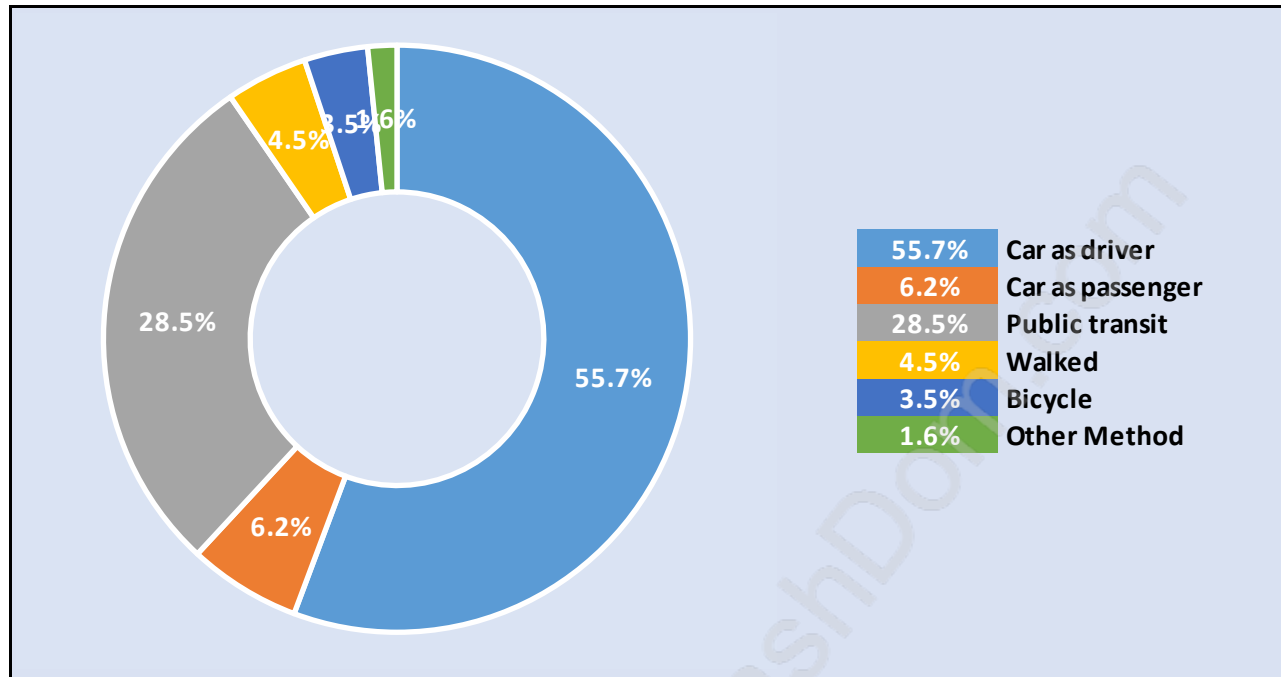

Renfrew

Population Trends in Renfrew

Population by Age in Renfrew

Population Age 15+ by Income Status in Renfrew

Total Population Age 15 - 26,214

Households by Income in Renfrew

Total Number of Households - 10,408 / Average Household Income - \$84,845

Families in Renfrew

Average Persons per Family - 3.2

Children at Home in Renfrew

Total Number of Children at Home - 9,278

Family Structure in Renfrew

Total Number of Families - 7,430 / Average Persons per Family - 3.2

Households by Household Size in Renfrew

Total Number of Households - 10,408

Dwellings in Renfrew

Population Age 15+ in Renfrew

Labour Force by Occupation in Renfrew

Labour Force Participation in Renfrew

Travel To Work in (from) Renfrew