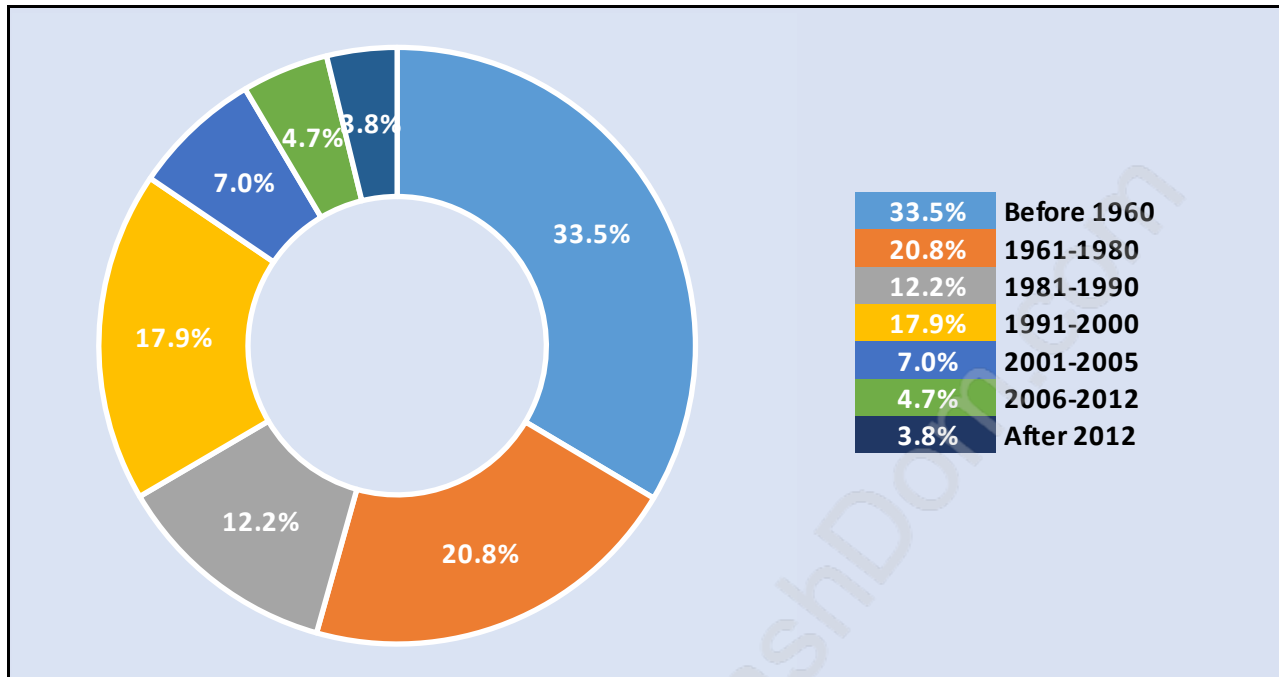

Renfrew

Population Trends in Renfrew

Population by Age in Renfrew

Population Age 15+ by Income Status in Renfrew

Total Population Age 15 - 26,214

Households by Income in Renfrew

Total Number of Households - 10,408 / Average Household Income - \$84,845

Families in Renfrew

Average Persons per Family - 3.2

Children at Home in Renfrew

Total Number of Children at Home - 9,278

Family Structure in Renfrew

Total Number of Families - 7,430 / Average Persons per Family - 3.2

Households by Household Size in Renfrew

Total Number of Households - 10,408

Dwellings in Renfrew

Population Age 15+ in Renfrew

Labour Force by Occupation in Renfrew

Labour Force Participation in Renfrew

Travel To Work in (from) Renfrew

Occupied Dwellings by Structure Type in Renfrew

Dominant Bulding Type - Apartment, building low and high rise

Private Dwellings by Period of Construction in Renfrew

Dominant Period of Construction - Before 1960