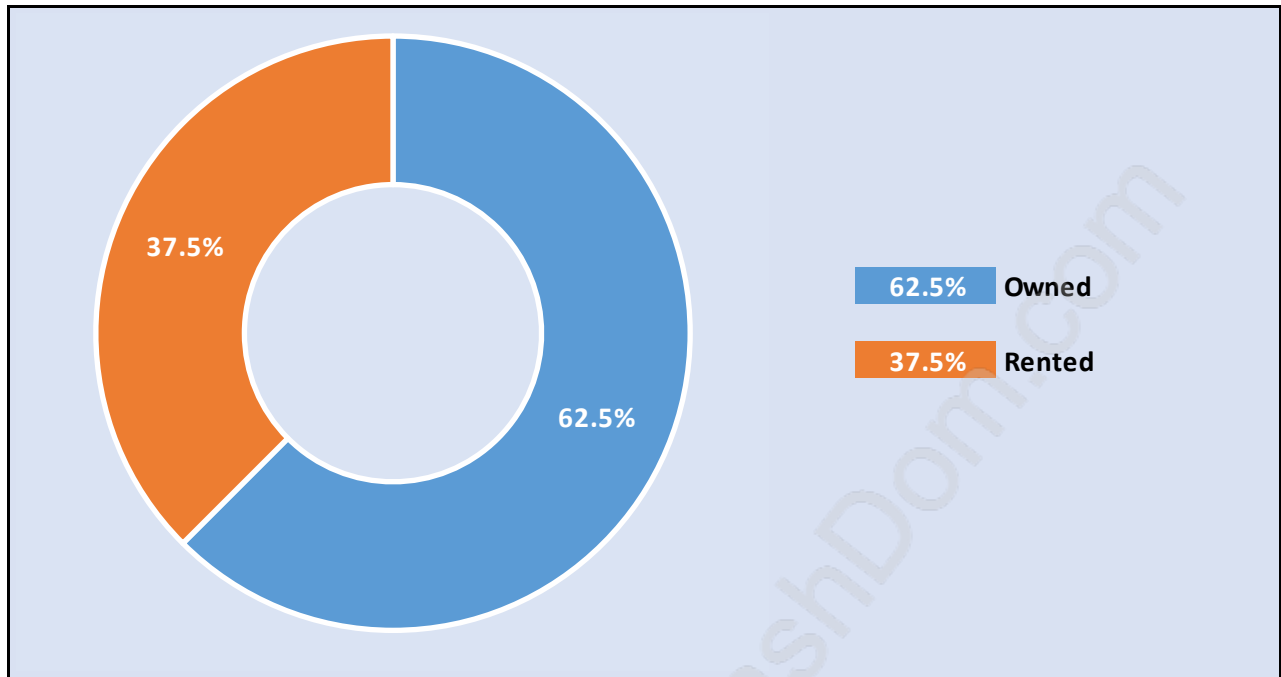

Renfrew

Population Trends in Renfrew

Population by Age in Renfrew

Population Age 15+ by Income Status in Renfrew

Total Population Age 15 - 26,214

Households by Income in Renfrew

Total Number of Households - 10,408 / Average Household Income - \$84,845

Families in Renfrew

Average Persons per Family - 3.2

Children at Home in Renfrew

Total Number of Children at Home - 9,278

Family Structure in Renfrew

Total Number of Families - 7,430 / Average Persons per Family - 3.2

Households by Household Size in Renfrew

Total Number of Households - 10,408

Dwellings in Renfrew

Population Age 15+ in Renfrew

Labour Force by Occupation in Renfrew

Labour Force Participation in Renfrew

Travel To Work in (from) Renfrew