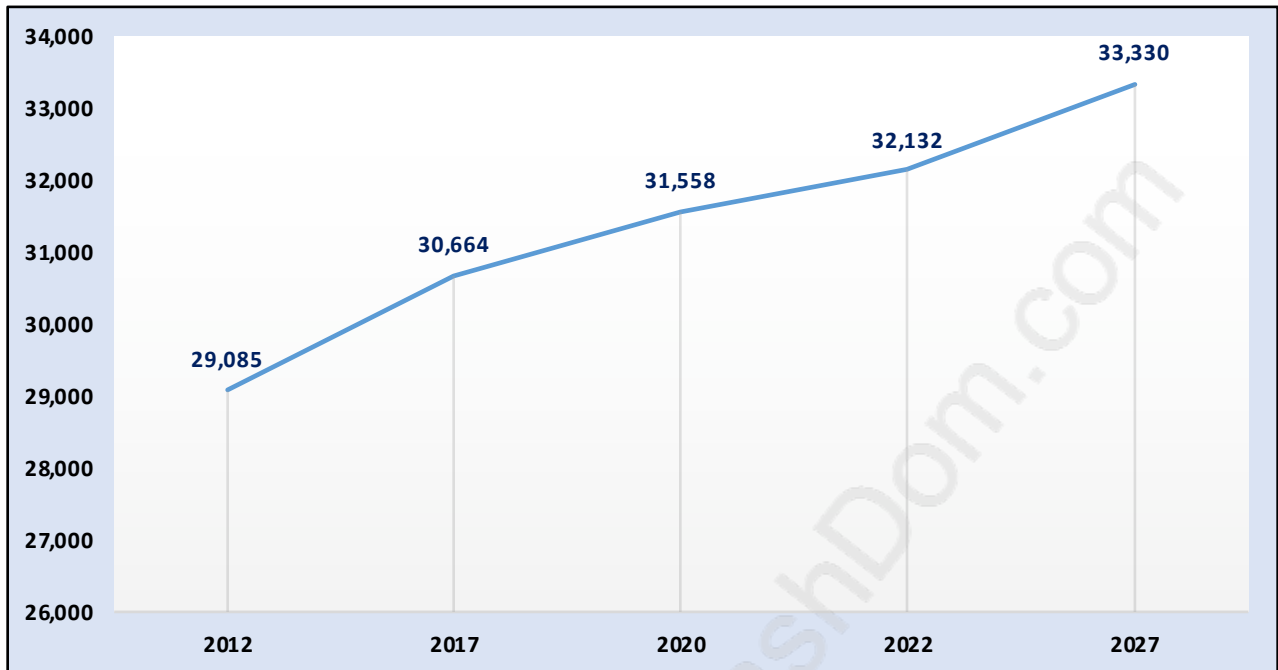

Renfrew

Population Trends in Renfrew

Population by Age in Renfrew

Population Age 15+ by Income Status in Renfrew

Total Population Age 15 - 26,214

Households by Income in Renfrew

Total Number of Households - 10,408 / Average Household Income - \$84,845

Families in Renfrew

Average Persons per Family - 3.2

Children at Home in Renfrew

Total Number of Children at Home - 9,278

Family Structure in Renfrew

Total Number of Families - 7,430 / Average Persons per Family - 3.2

Households by Household Size in Renfrew

Total Number of Households - 10,408

Dwellings in Renfrew

Population Age 15+ in Renfrew

Labour Force by Occupation in Renfrew

Labour Force Participation in Renfrew

Travel To Work in (from) Renfrew