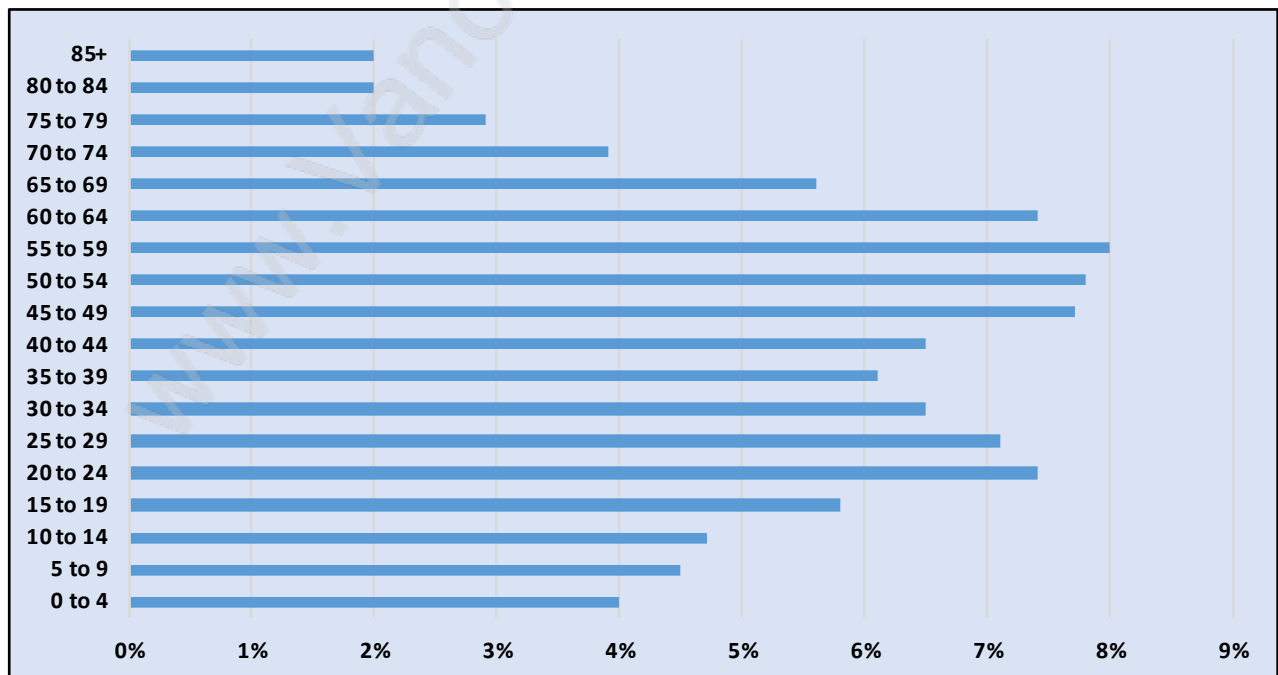

Richmond

Population Trends in Richmond

Population by Age in Richmond

Population Age 15+ by Income Status in Richmond

Total Population Age 15 - 182,641

Households by Income in Richmond

Total Number of Households - 75,884 / Average Household Income - \$94,408

Families in Richmond

Average Persons per Family - 3.1

Children at Home in Richmond

Total Number of Children at Home - 64,948

Family Structure in Richmond

Total Number of Families - 57,044 / Average Persons per Family - 3.1