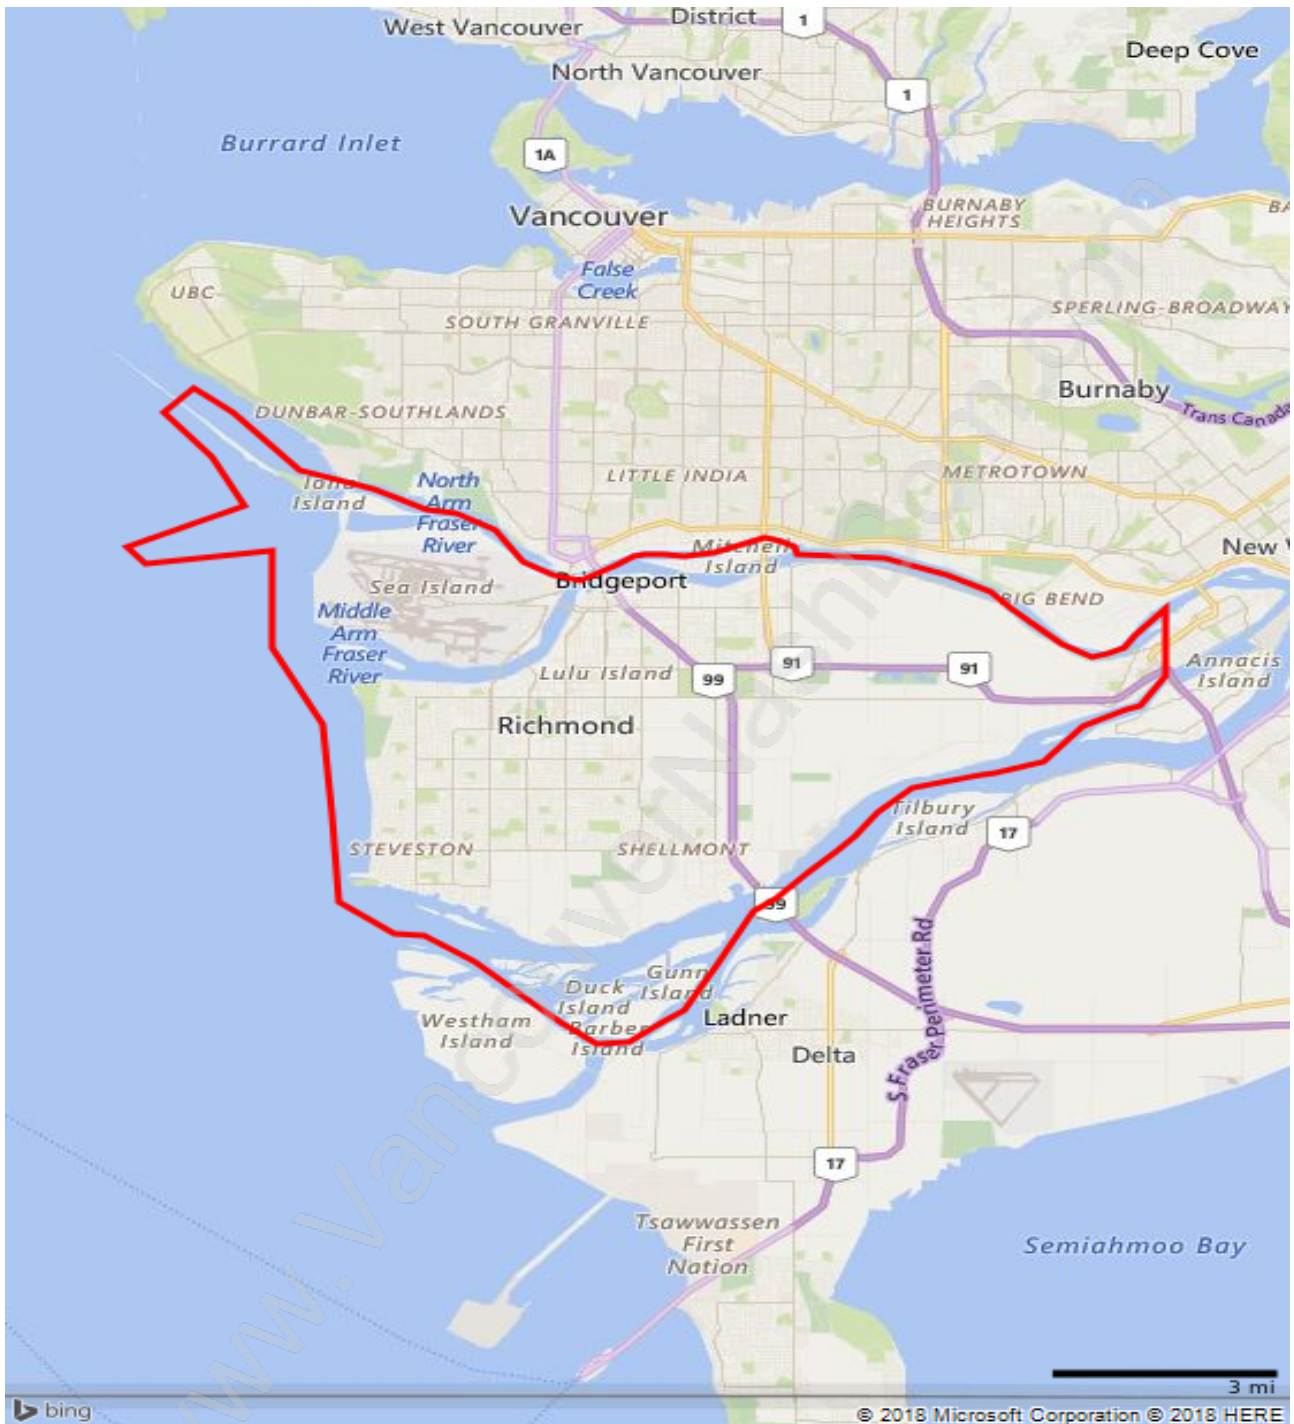

Richmond

Population Trends in Richmond

Population by Age in Richmond

Population Age 15+ by Income Status in Richmond

Total Population Age 15 - 182,641

Households by Income in Richmond

Total Number of Households - 75,884 / Average Household Income - \$94,408