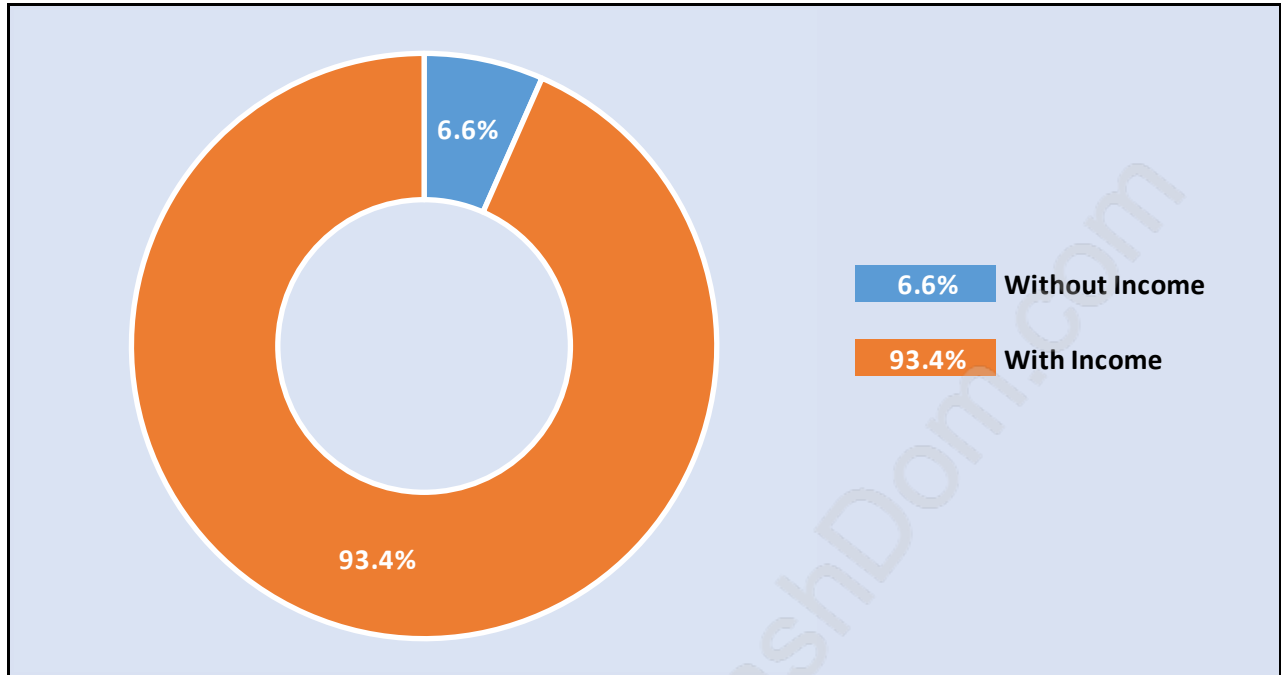

Richmond

Population Trends in Richmond

Population by Age in Richmond

Population Age 15+ by Income Status in Richmond

Total Population Age 15 - 182,641

Households by Income in Richmond

Total Number of Households - 75,884 / Average Household Income - \$94,408

Families in Richmond

Average Persons per Family - 3.1

Children at Home in Richmond

Total Number of Children at Home - 64,948

Family Structure in Richmond

Total Number of Families - 57,044 / Average Persons per Family - 3.1