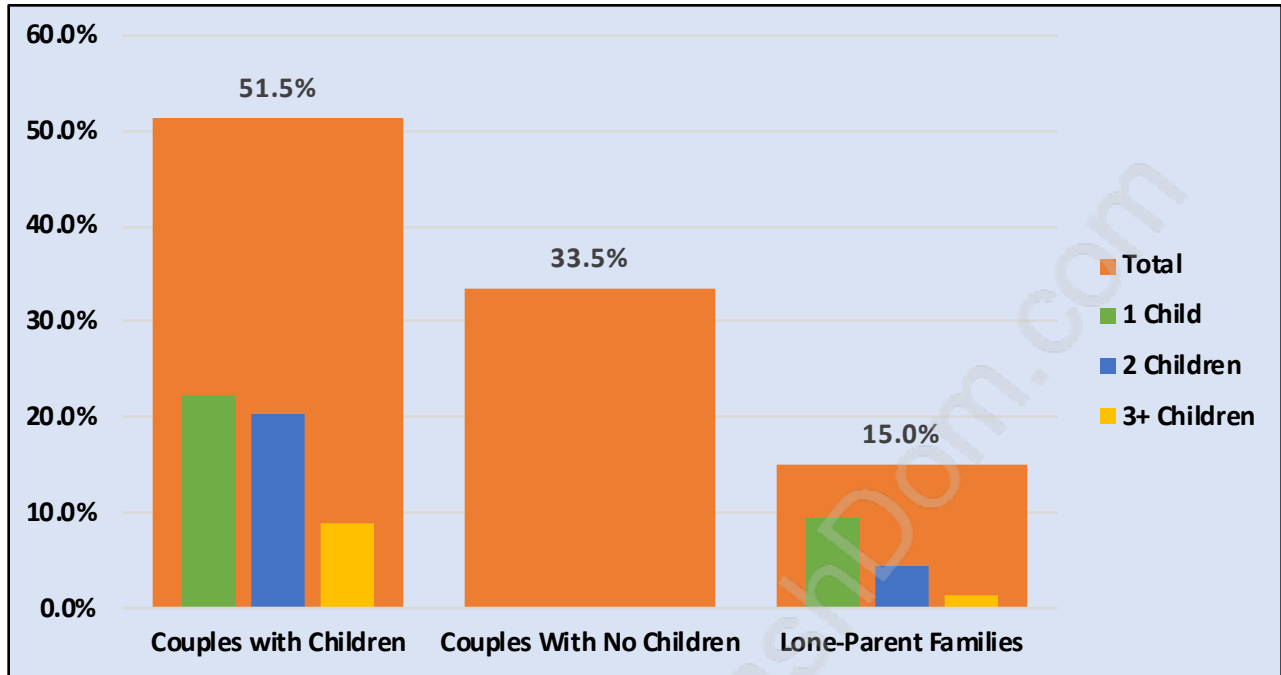

Richmond

Population Trends in Richmond

Population by Age in Richmond

Population Age 15+ by Income Status in Richmond

Total Population Age 15 - 182,641

Households by Income in Richmond

Total Number of Households - 75,884 / Average Household Income - \$94,408

Families in Richmond

Average Persons per Family - 3.1

Children at Home in Richmond

Total Number of Children at Home - 64,948

Family Structure in Richmond

Total Number of Families - 57,044 / Average Persons per Family - 3.1

Households by Household Size in Richmond

Total Number of Households - 75,884

Dwellings in Richmond

Population Age 15+ in Richmond

Labour Force by Occupation in Richmond

Labour Force Participation in Richmond