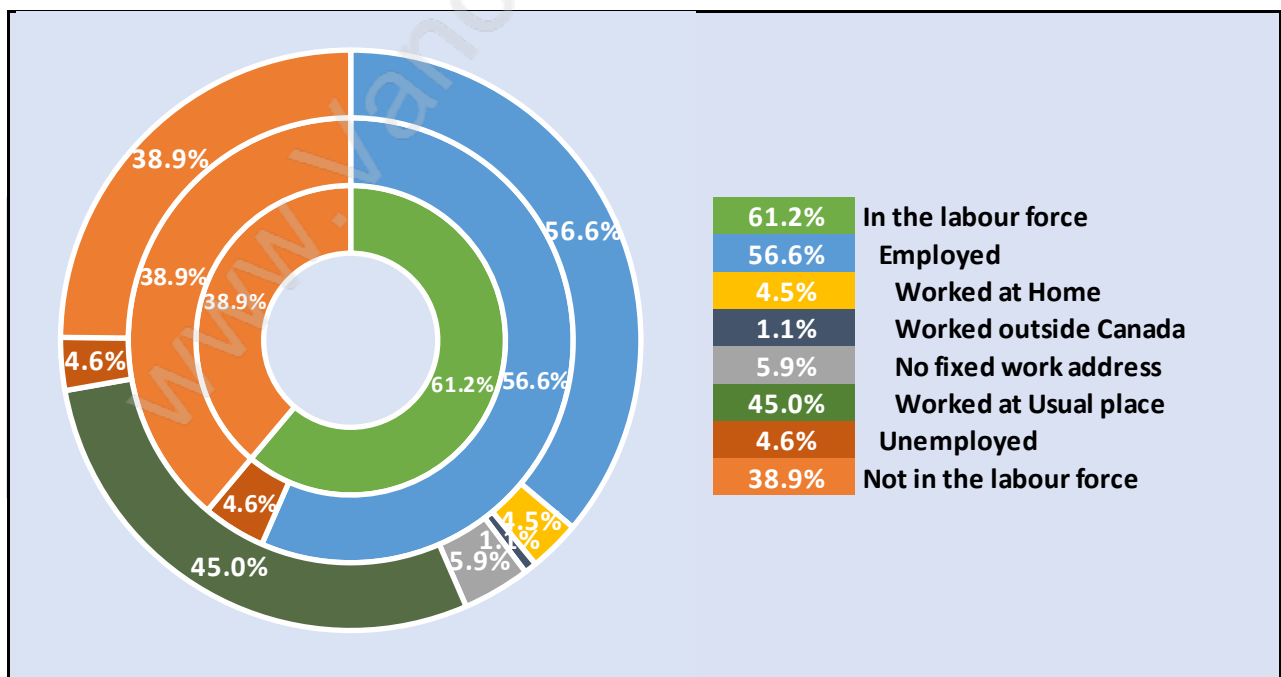

Households by Household Size in Richmond

Total Number of Households - 75,884

Dwellings in Richmond

Population Age 15+ in Richmond

Labour Force by Occupation in Richmond

Labour Force Participation in Richmond