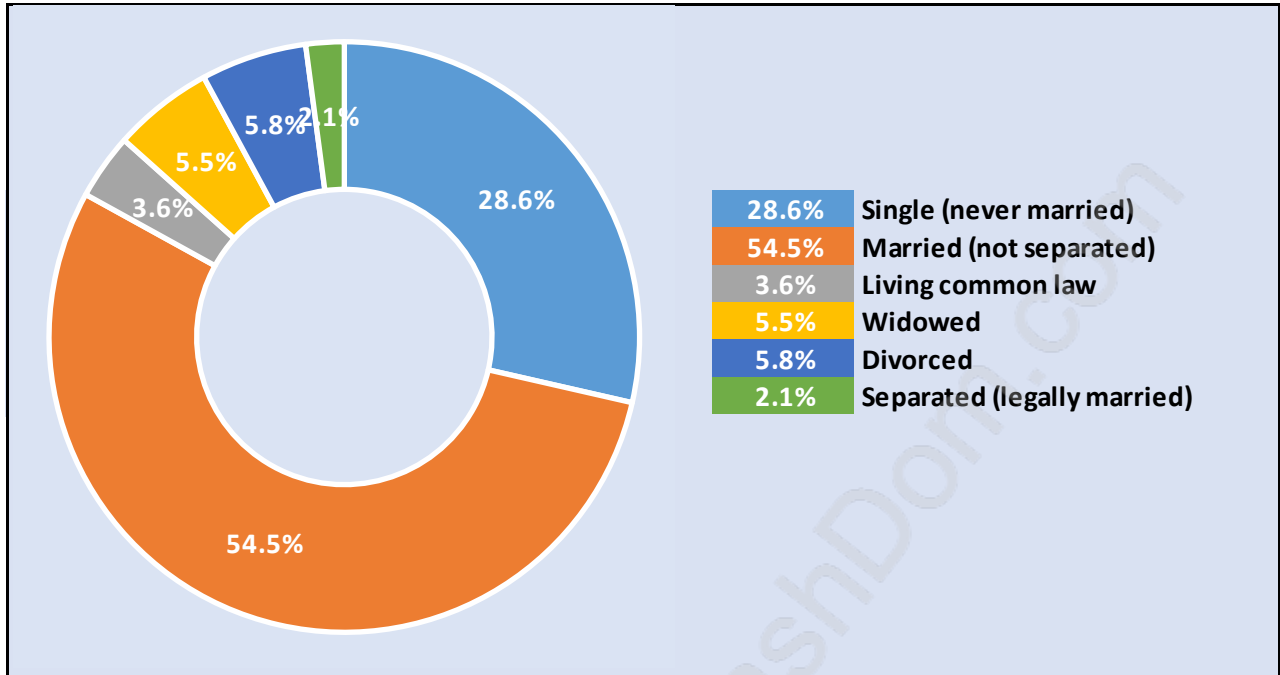

Richmond

Population Trends in Richmond

Population by Age in Richmond

Population Age 15+ by Income Status in Richmond

Total Population Age 15 - 182,641

Households by Income in Richmond

Total Number of Households - 75,884 / Average Household Income - \$94,408

Families in Richmond

Average Persons per Family - 3.1

Children at Home in Richmond

Total Number of Children at Home - 64,948

Family Structure in Richmond

Total Number of Families - 57,044 / Average Persons per Family - 3.1

Households by Household Size in Richmond

Total Number of Households - 75,884

Dwellings in Richmond

Population Age 15+ in Richmond

Labour Force by Occupation in Richmond

Labour Force Participation in Richmond