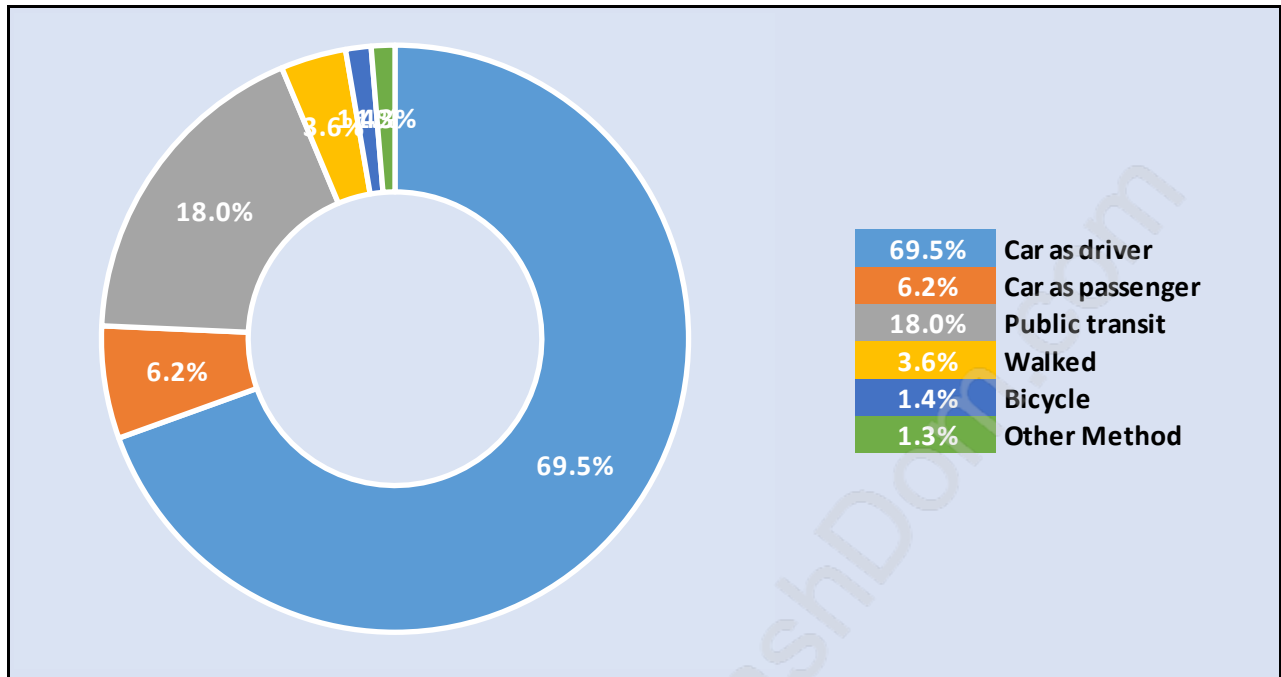

Travel To Work in (from) Richmond