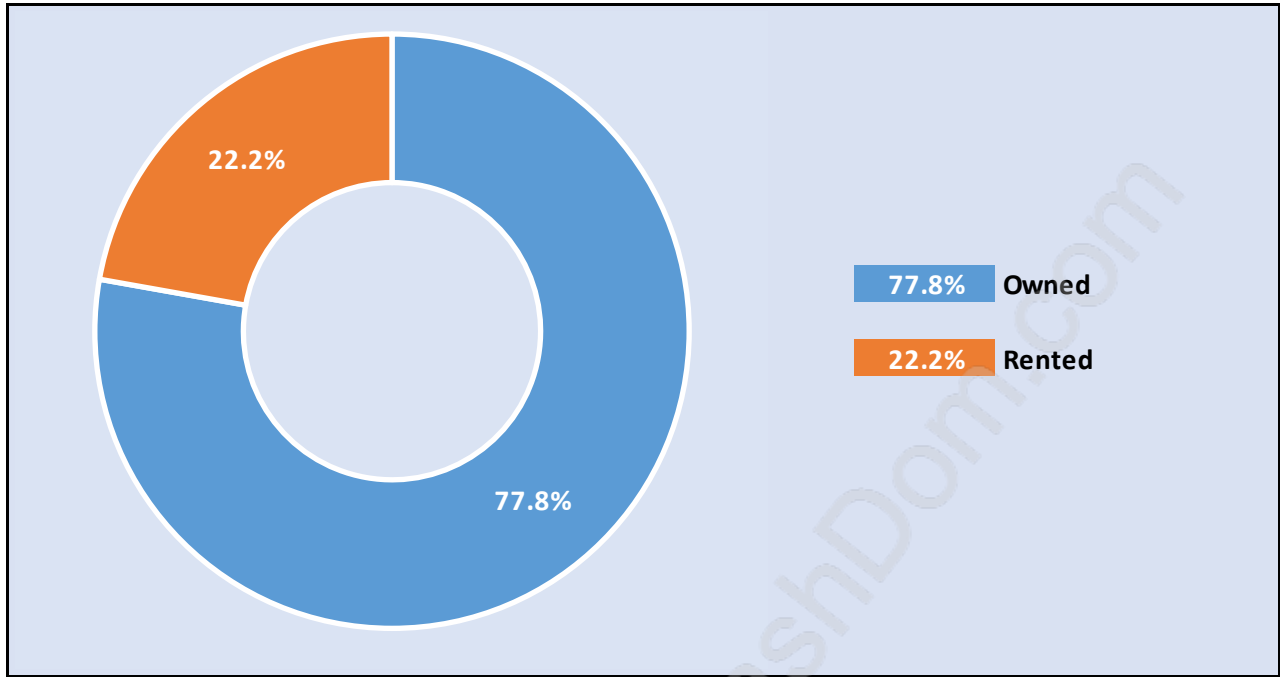

Richmond

Population Trends in Richmond

Population by Age in Richmond

Population Age 15+ by Income Status in Richmond

Total Population Age 15 - 182,641

Households by Income in Richmond

Total Number of Households - 75,884 / Average Household Income - \$94,408

Families in Richmond

Average Persons per Family - 3.1

Children at Home in Richmond

Total Number of Children at Home - 64,948

Family Structure in Richmond

Total Number of Families - 57,044 / Average Persons per Family - 3.1

Households by Household Size in Richmond

Total Number of Households - 75,884

Dwellings in Richmond

Population Age 15+ in Richmond

Labour Force by Occupation in Richmond

Labour Force Participation in Richmond