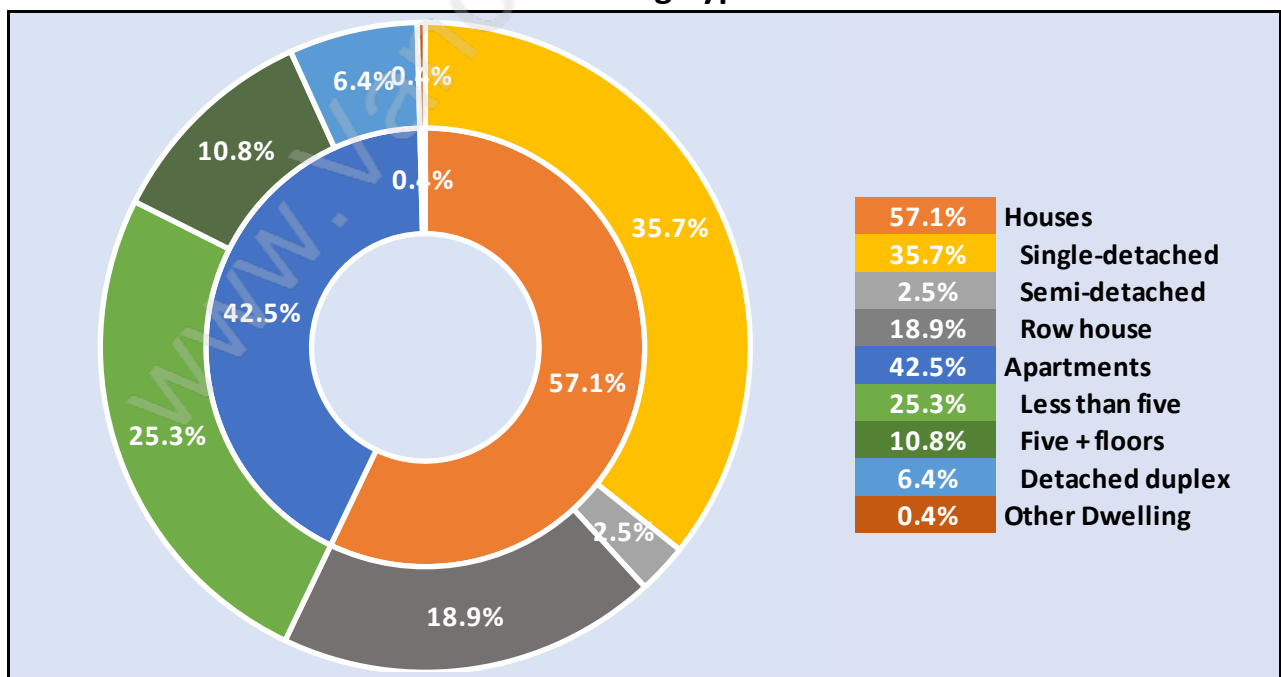

Richmond

Population Trends in Richmond

Population by Age in Richmond

Population Age 15+ by Income Status in Richmond

Total Population Age 15 - 182,641

Households by Income in Richmond

Total Number of Households - 75,884 / Average Household Income - \$94,408

Families in Richmond

Average Persons per Family - 3.1

Children at Home in Richmond

Total Number of Children at Home - 64,948

Family Structure in Richmond

Total Number of Families - 57,044 / Average Persons per Family - 3.1

Households by Household Size in Richmond

Total Number of Households - 75,884

Dwellings in Richmond

Population Age 15+ in Richmond

Labour Force by Occupation in Richmond

Labour Force Participation in Richmond

Travel To Work in (from) Richmond

Occupied Dwellings by Structure Type in Richmond

Dominant Building Type - Houses

Private Dwellings by Period of Construction in Richmond

Dominant Period of Construction - 1961-1980