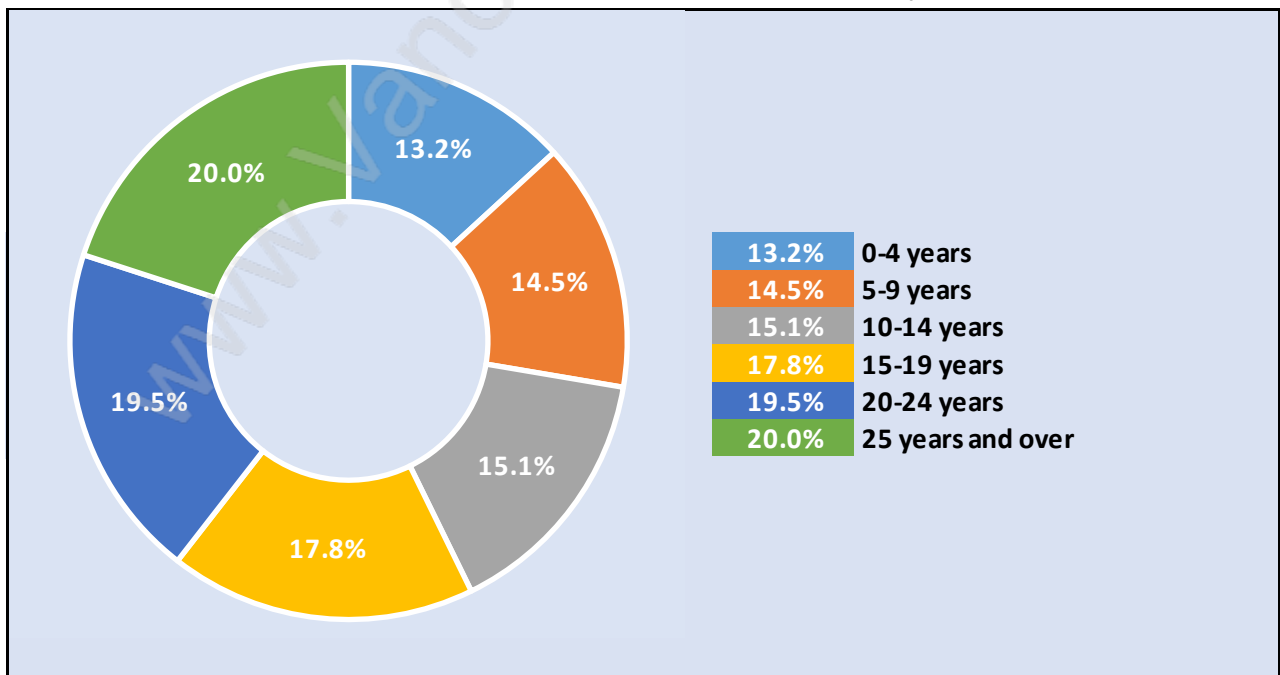

Richmond

Population Trends in Richmond

Population by Age in Richmond

Population Age 15+ by Income Status in Richmond

Total Population Age 15 - 182,641

Households by Income in Richmond

Total Number of Households - 75,884 / Average Household Income - \$94,408

Families in Richmond

Average Persons per Family - 3.1

Children at Home in Richmond

Total Number of Children at Home - 64,948

Family Structure in Richmond

Total Number of Families - 57,044 / Average Persons per Family - 3.1