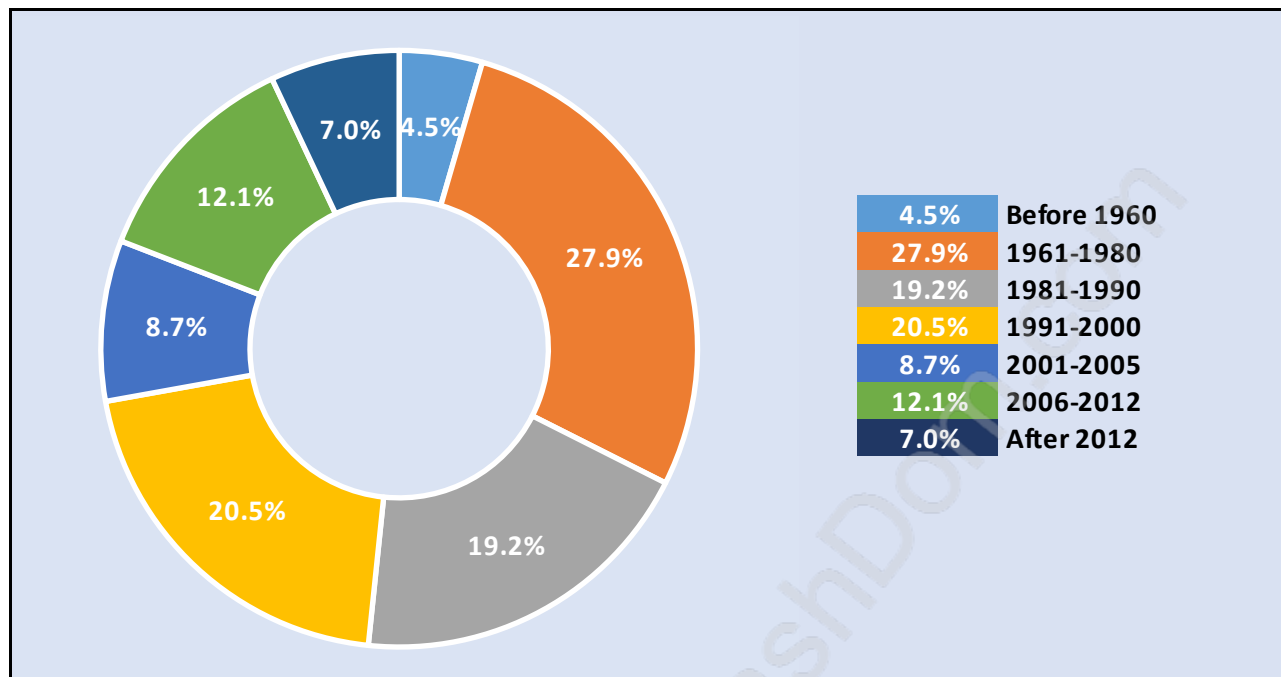

Richmond

Population Trends in Richmond

Population by Age in Richmond

Population Age 15+ by Income Status in Richmond

Total Population Age 15 - 182,641

Households by Income in Richmond

Total Number of Households - 75,884 / Average Household Income - \$94,408

Travel To Work in (from) Richmond

Occupied Dwellings by Structure Type in Richmond

Dominant Building Type - Houses

Private Dwellings by Period of Construction in Richmond

Dominant Period of Construction - 1961-1980