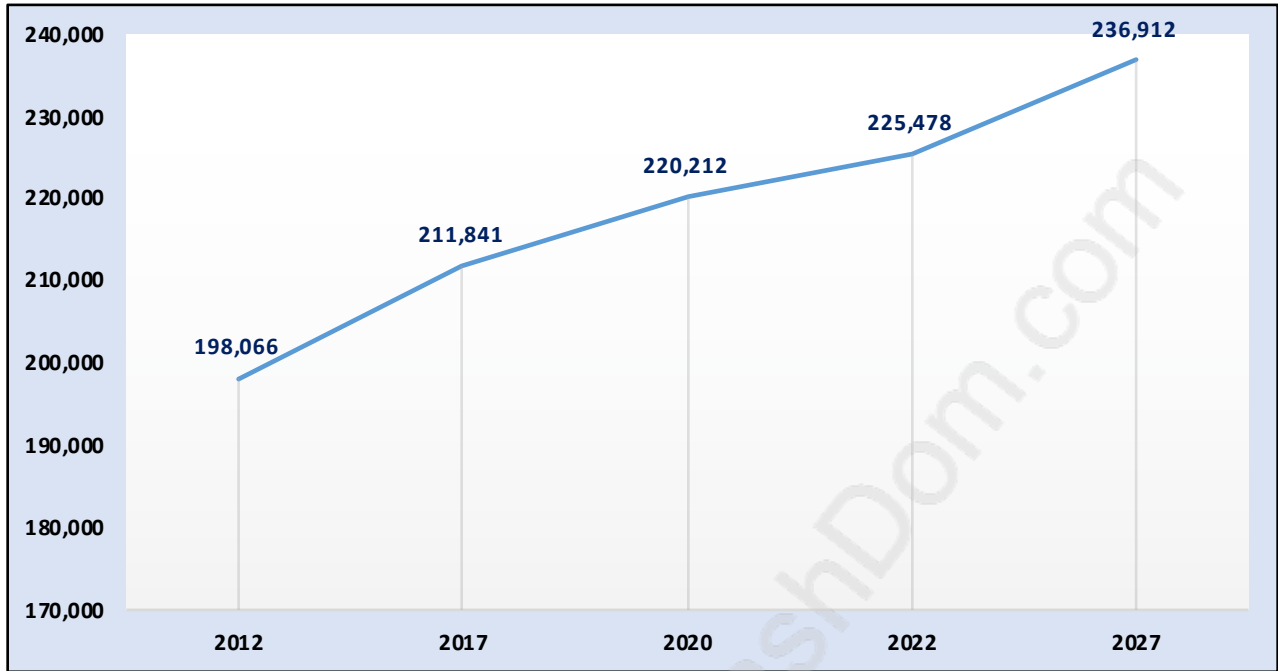

Richmond

Population Trends in Richmond

Population by Age in Richmond

Population Age 15+ by Income Status in Richmond

Total Population Age 15 - 182,641

Households by Income in Richmond

Total Number of Households - 75,884 / Average Household Income - \$94,408

Families in Richmond

Average Persons per Family - 3.1

Children at Home in Richmond

Total Number of Children at Home - 64,948

Family Structure in Richmond

Total Number of Families - 57,044 / Average Persons per Family - 3.1