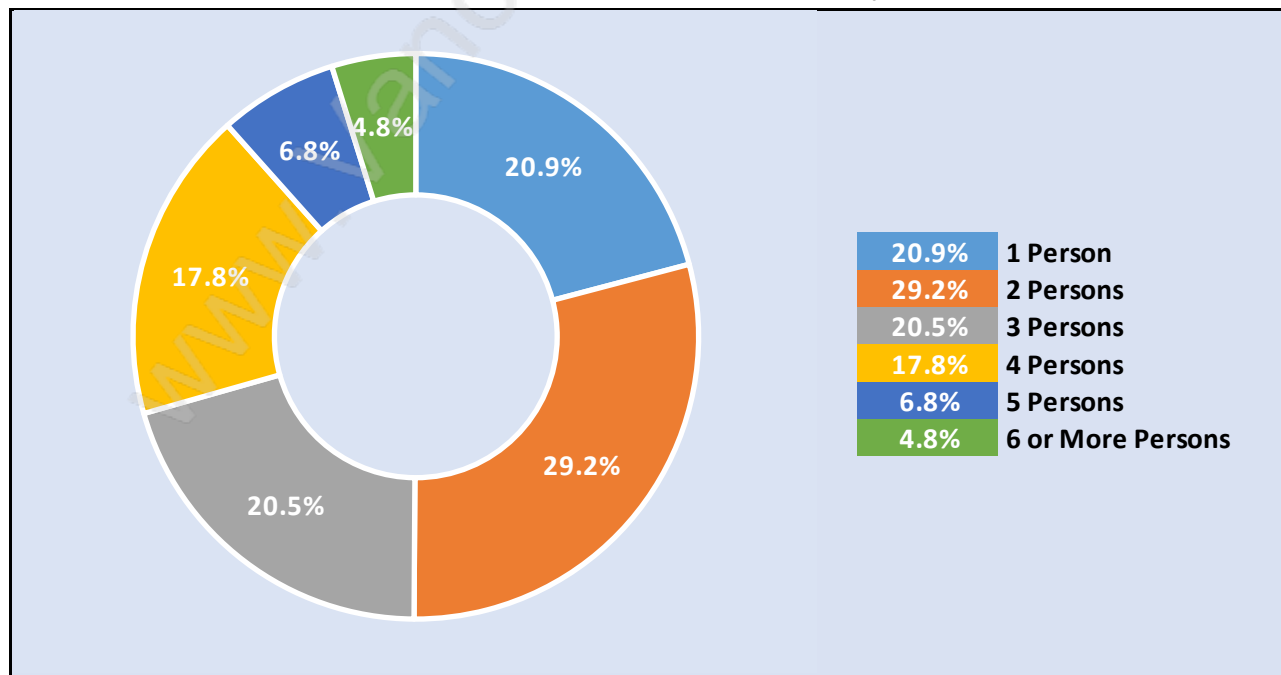

Richmond

Population Trends in Richmond

Population by Age in Richmond

Population Age 15+ by Income Status in Richmond

Total Population Age 15 - 182,641

Households by Income in Richmond

Total Number of Households - 75,884 / Average Household Income - \$94,408

Families in Richmond

Average Persons per Family - 3.1

Children at Home in Richmond

Total Number of Children at Home - 64,948

Family Structure in Richmond

Total Number of Families - 57,044 / Average Persons per Family - 3.1

Households by Household Size in Richmond

Total Number of Households - 75,884

Dwellings in Richmond

Population Age 15+ in Richmond

Labour Force by Occupation in Richmond

Labour Force Participation in Richmond