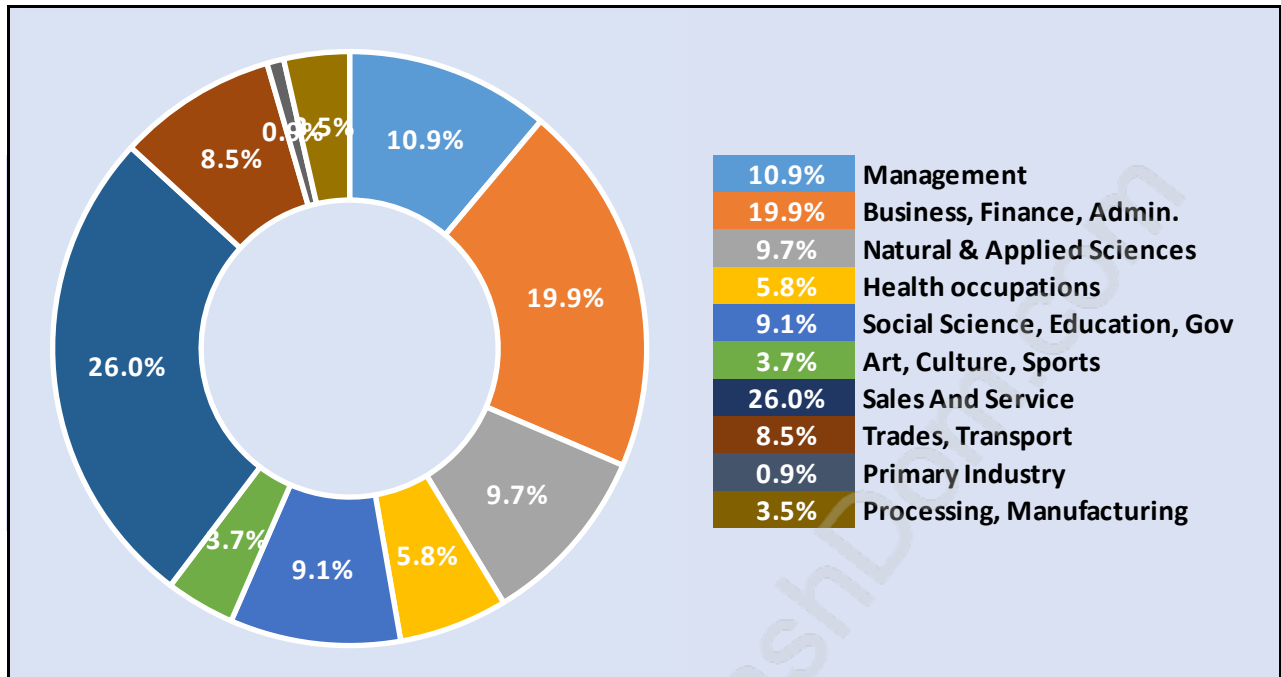

Labour Force by Occupation in Richmond