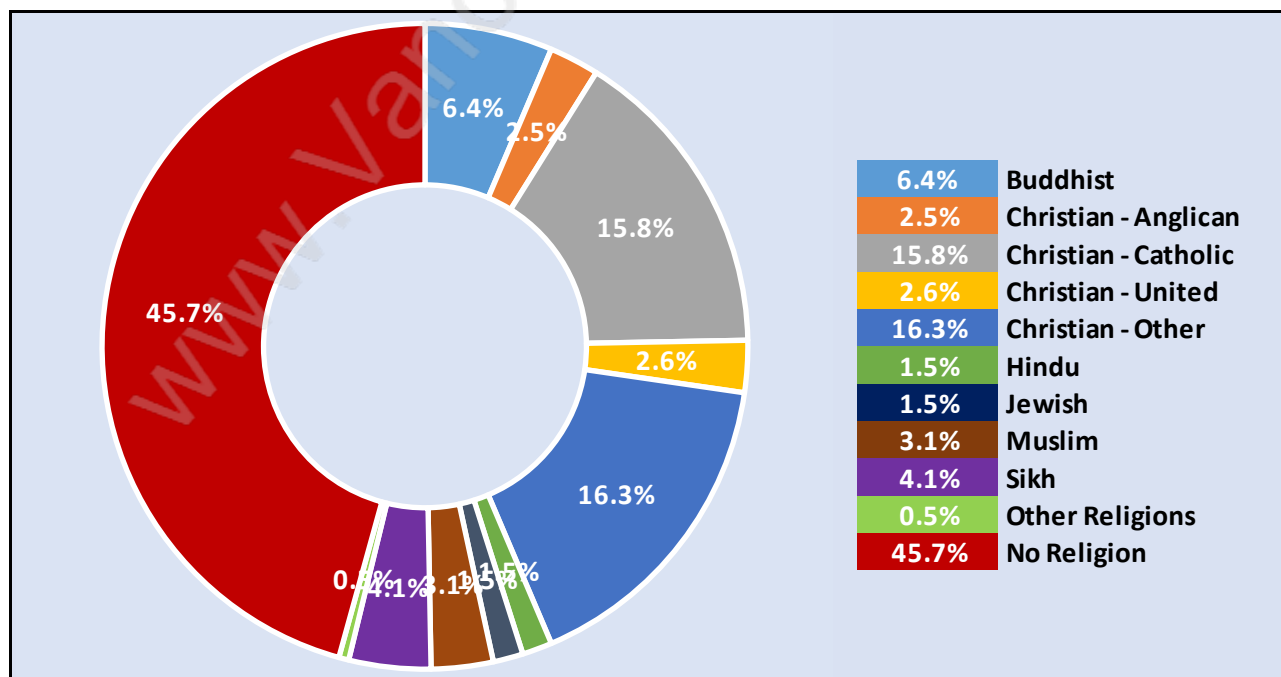

Population by Religion in Richmond