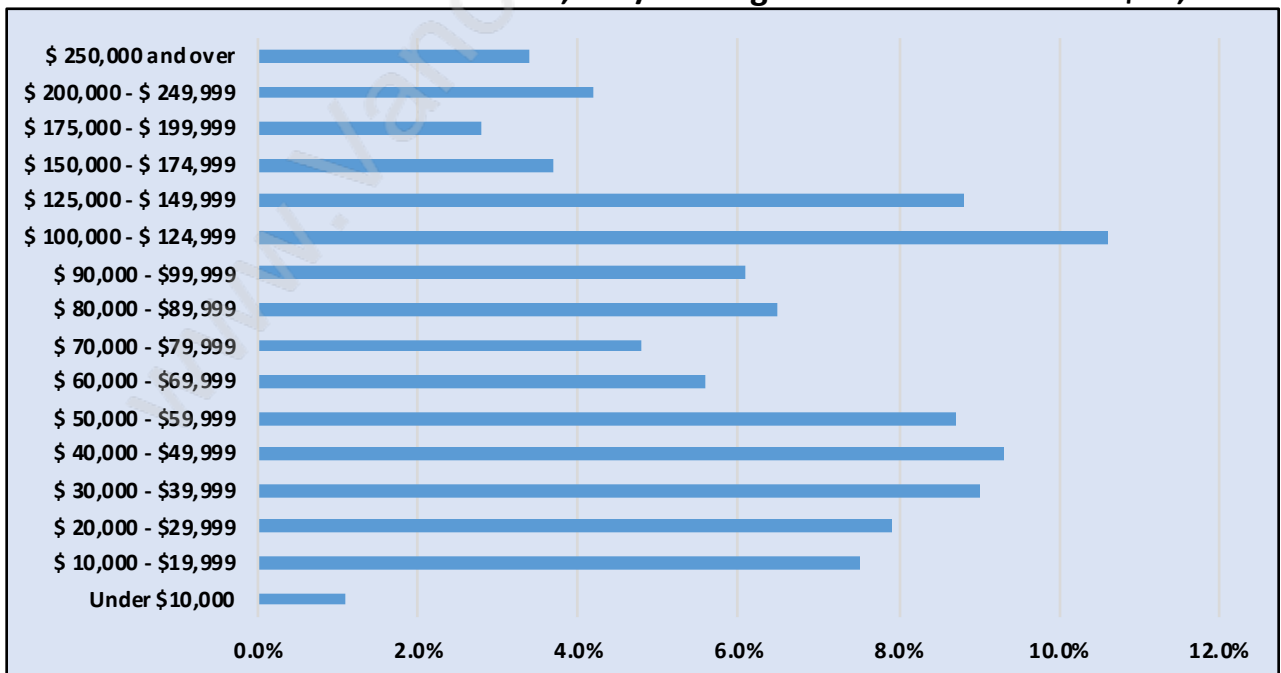

Richmond

Population Trends in Richmond

Population by Age in Richmond

Population Age 15+ by Income Status in Richmond

Total Population Age 15 - 182,641

Households by Income in Richmond

Total Number of Households - 75,884 / Average Household Income - \$94,408

Families in Richmond

Average Persons per Family - 3.1

Children at Home in Richmond

Total Number of Children at Home - 64,948

Family Structure in Richmond

Total Number of Families - 57,044 / Average Persons per Family - 3.1