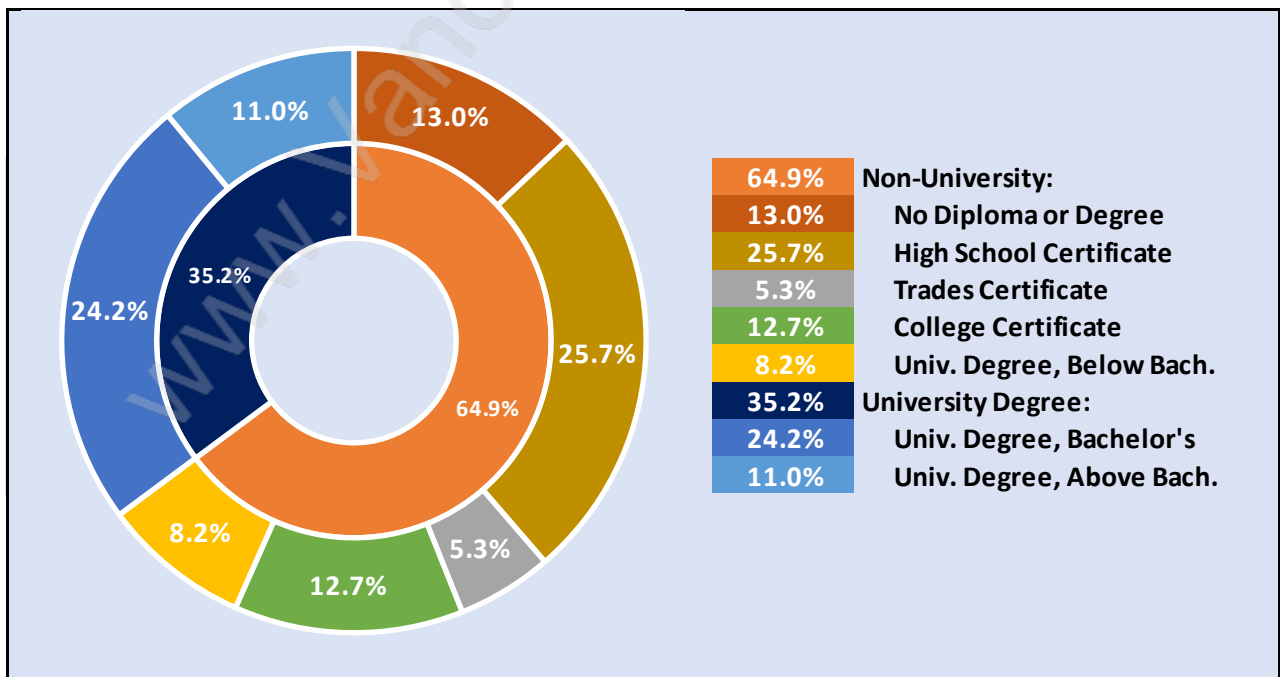

Richmond

Population Trends in Richmond

Population by Age in Richmond

Population Age 15+ by Income Status in Richmond

Total Population Age 15 - 182,641

Households by Income in Richmond

Total Number of Households - 75,884 / Average Household Income - \$94,408

Households by Household Size in Richmond

Total Number of Households - 75,884

Dwellings in Richmond

Population Age 15+ in Richmond

Labour Force by Occupation in Richmond

Labour Force Participation in Richmond