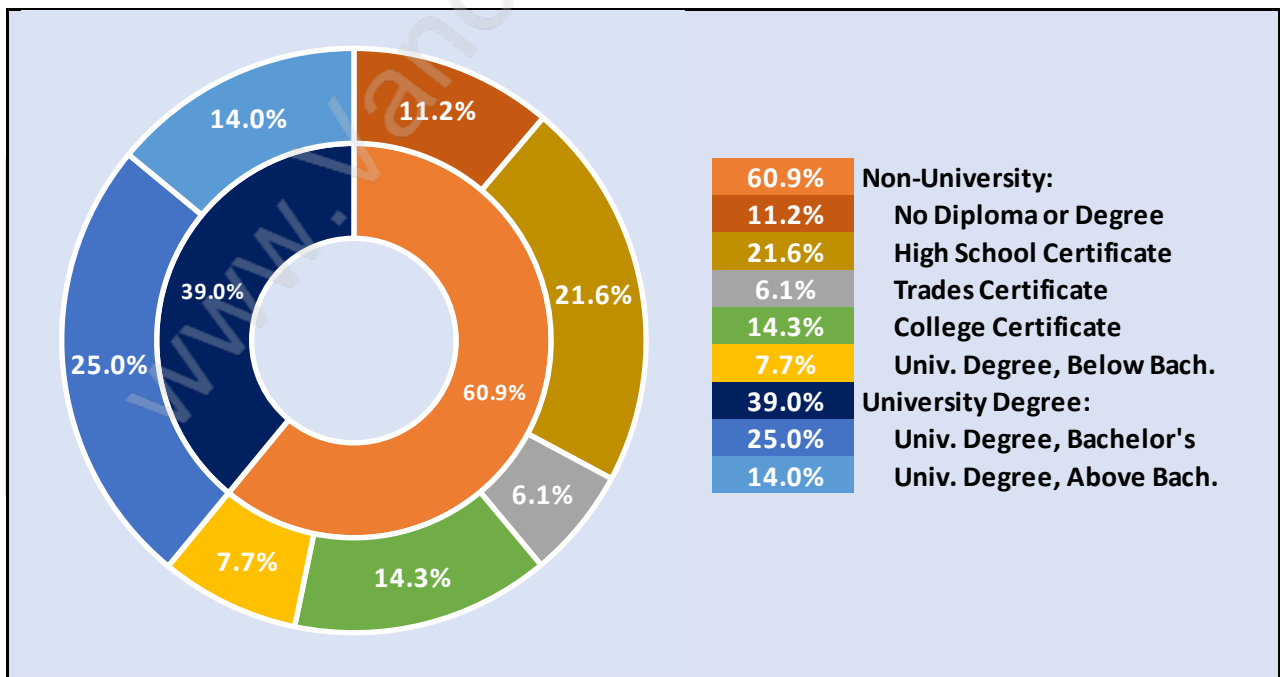

## Households by Household Size in Riverdale

Total Number of Households - 2,988

## Population Age 15+ in Riverdale