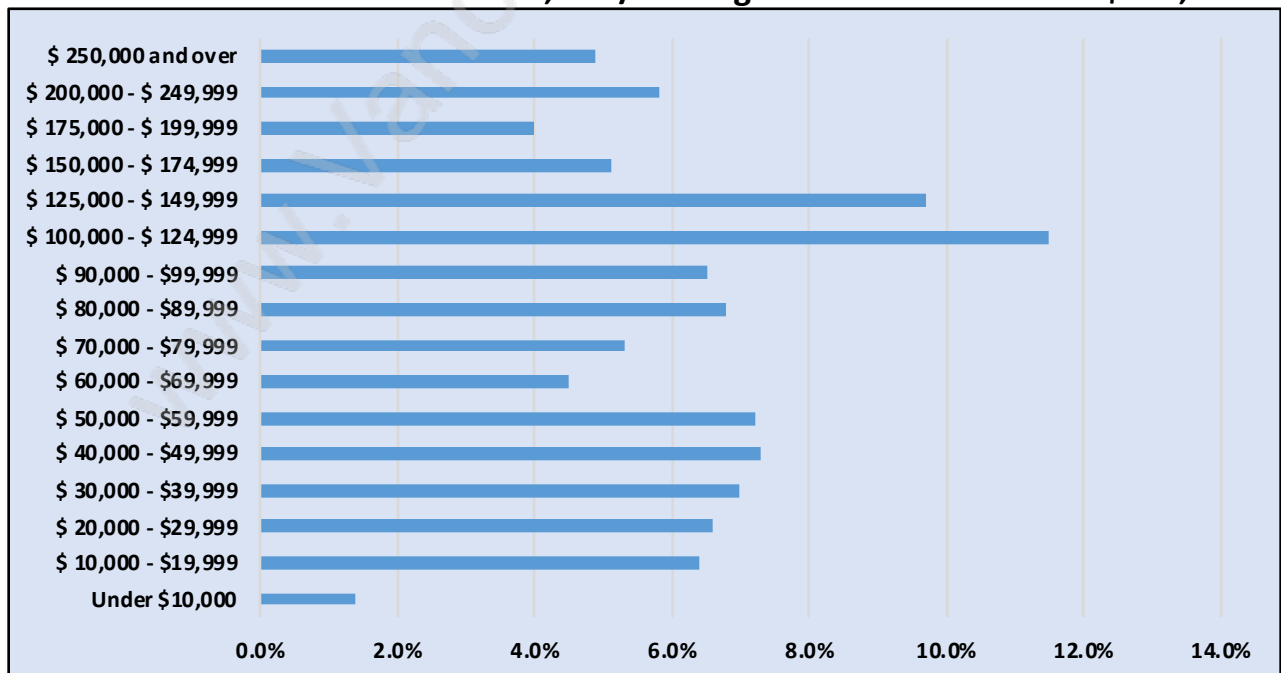

Households by Income in Riverdale

Total Number of Households - 2,988 / Average Household Income - $110,000