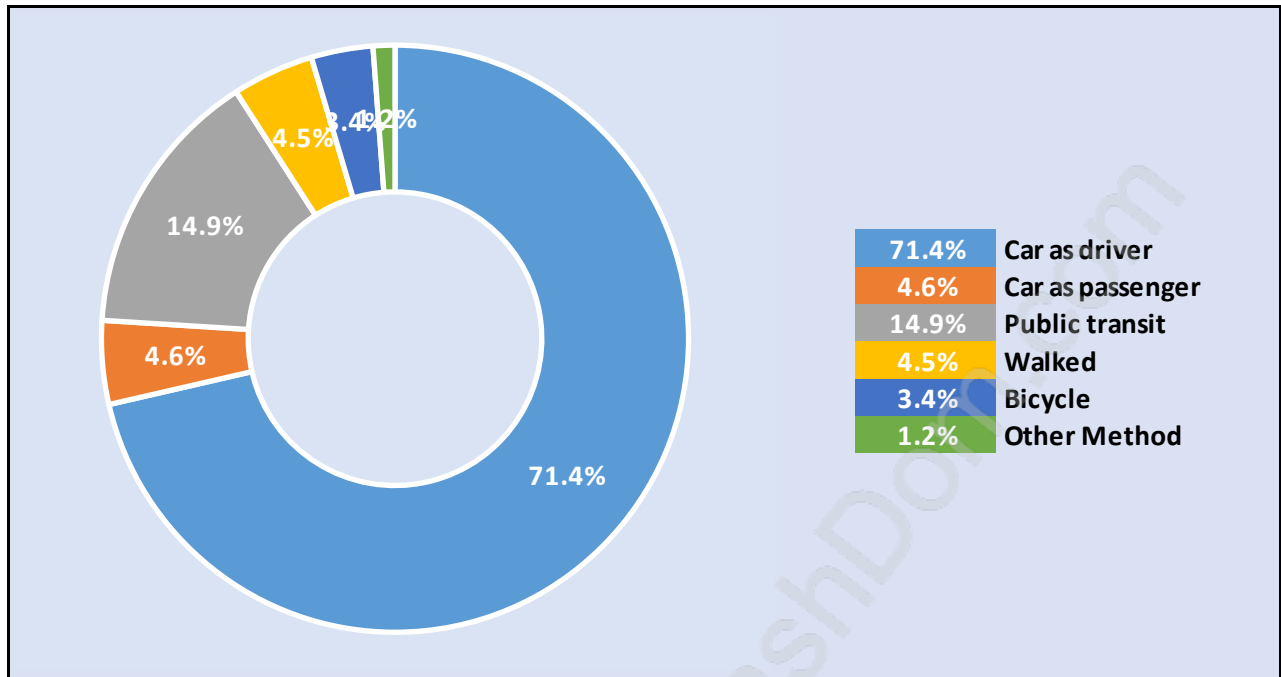

Travel To Work in (from) Riverdale