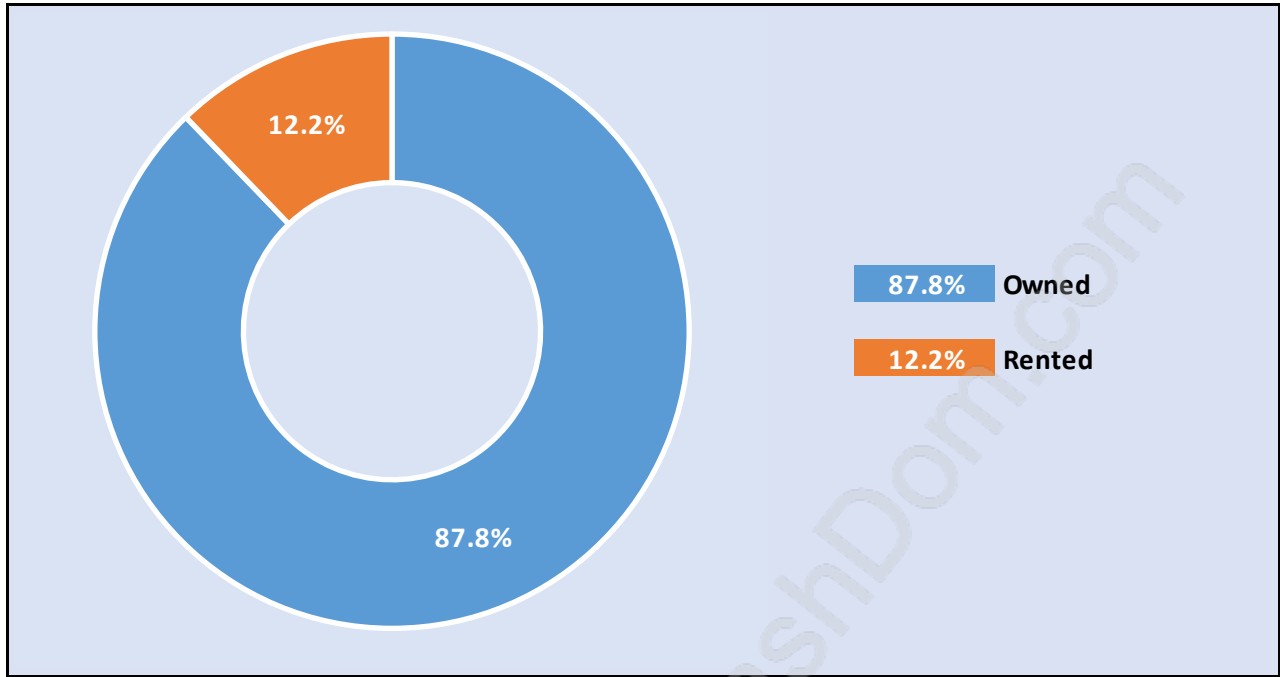

Dwellings in Riverdale