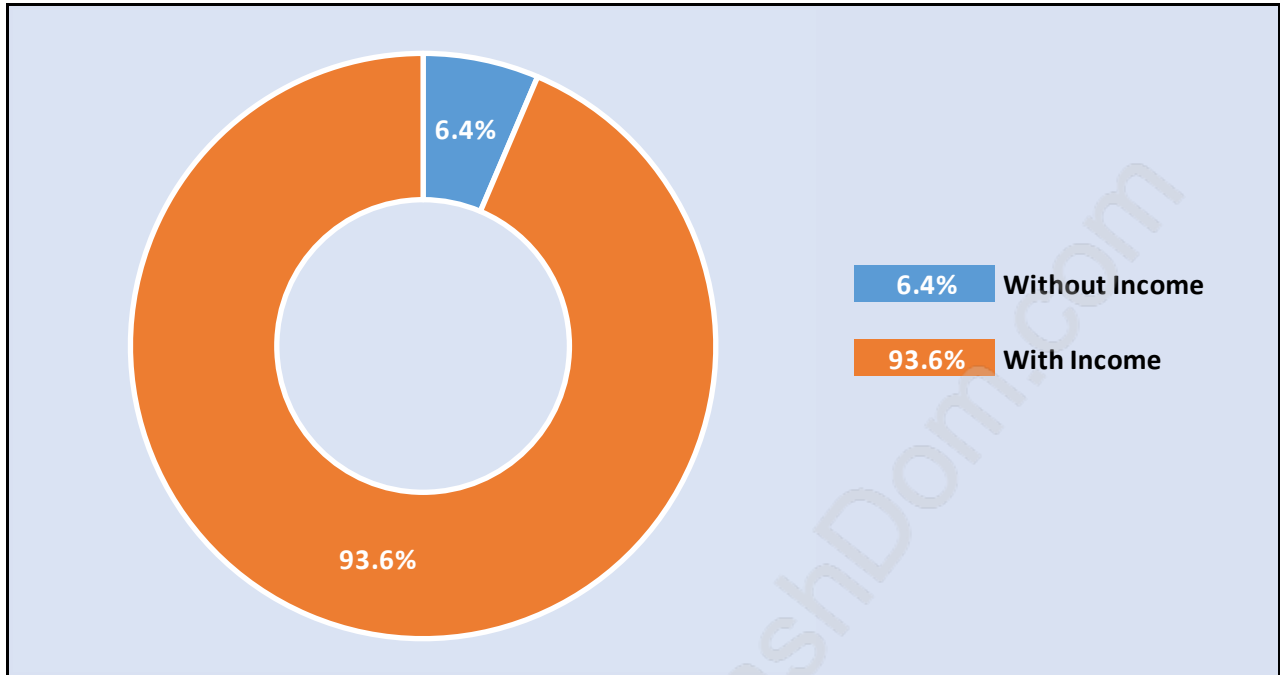

## Population Trends in Riverdale

## Population by Age in Riverdale

## Population Age 15+ by Income Status in Riverdale

Total Population Age 15 - 7,378