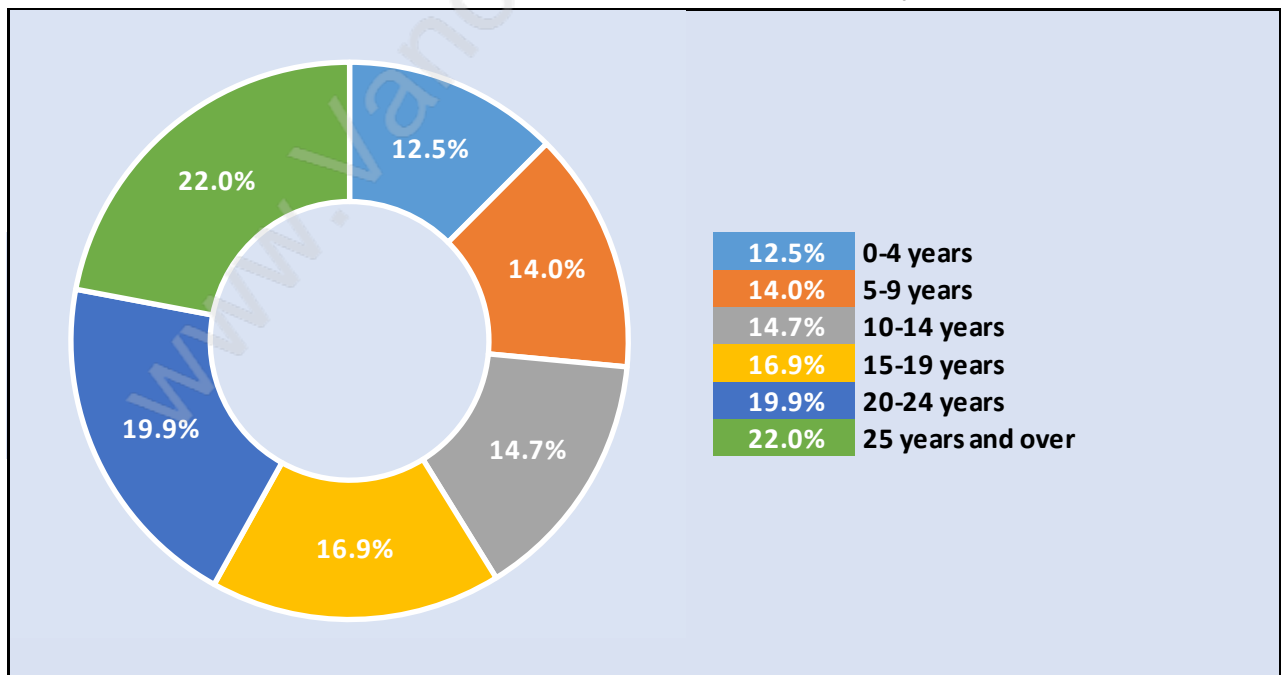

Children at Home in Riverdale

Total Number of Children at Home - 2,618