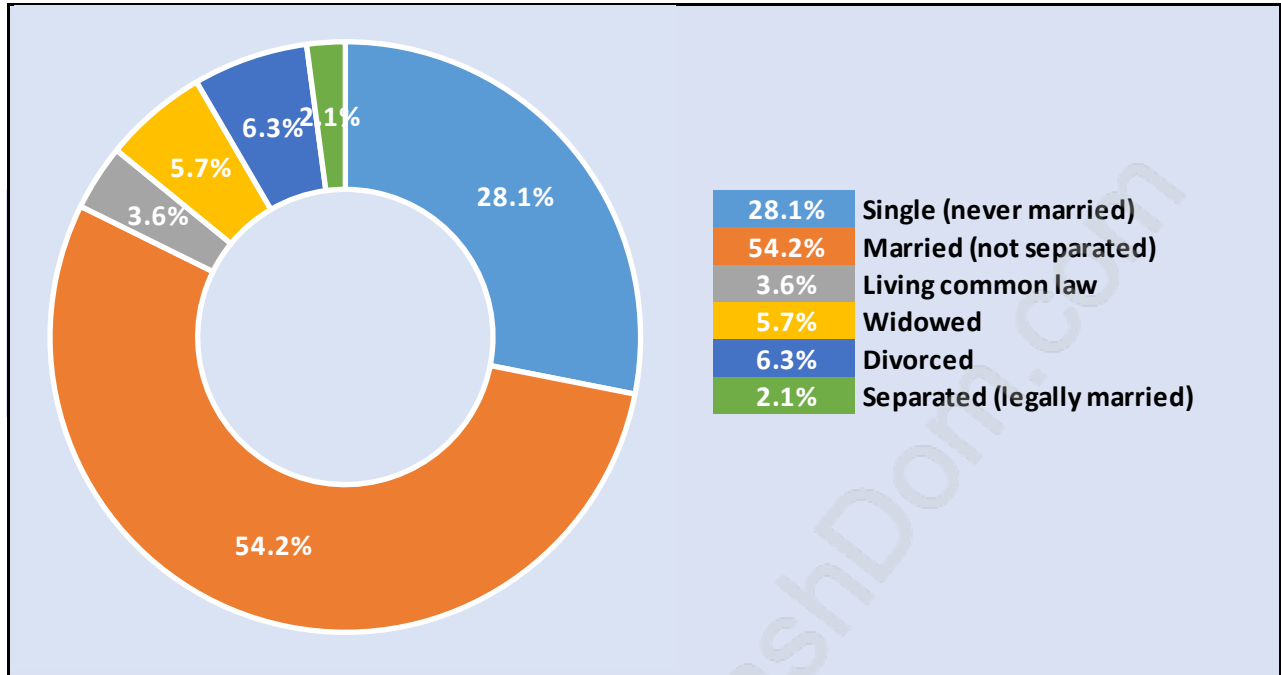

Families in Riverdale

Average Persons per Family - 3