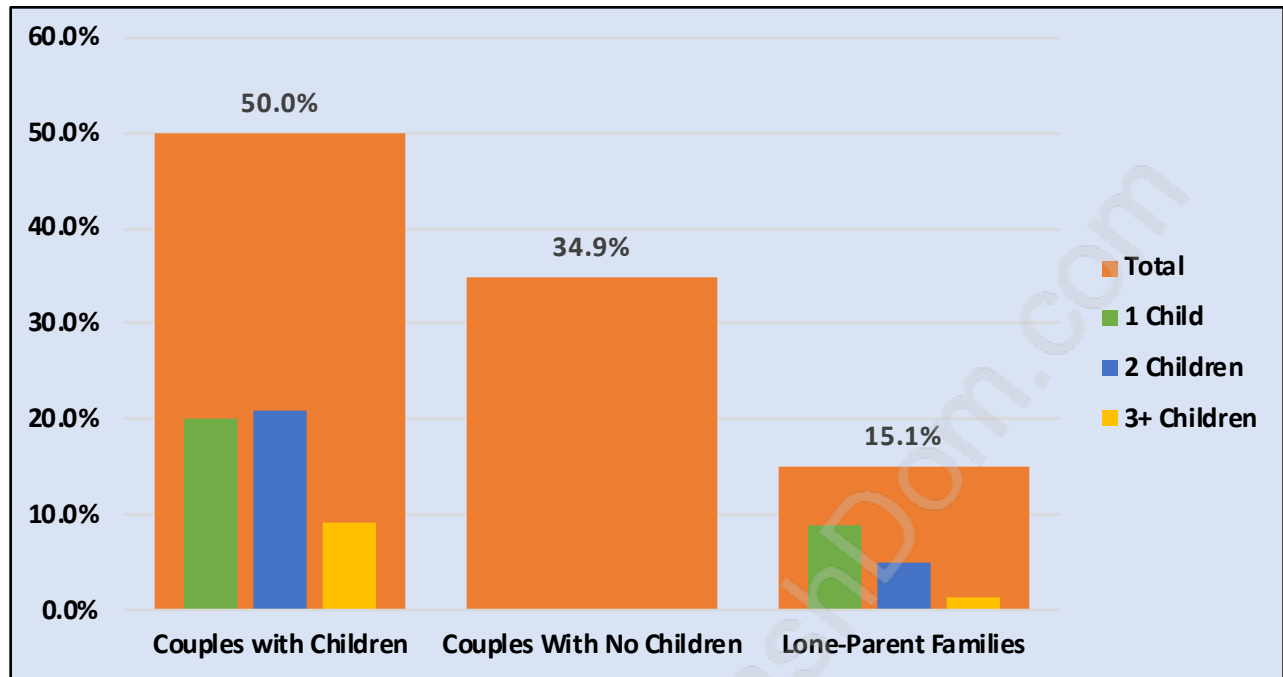

Family Structure in Riverdale

Total Number of Families - 2,282 / Average Persons per Family - 3.