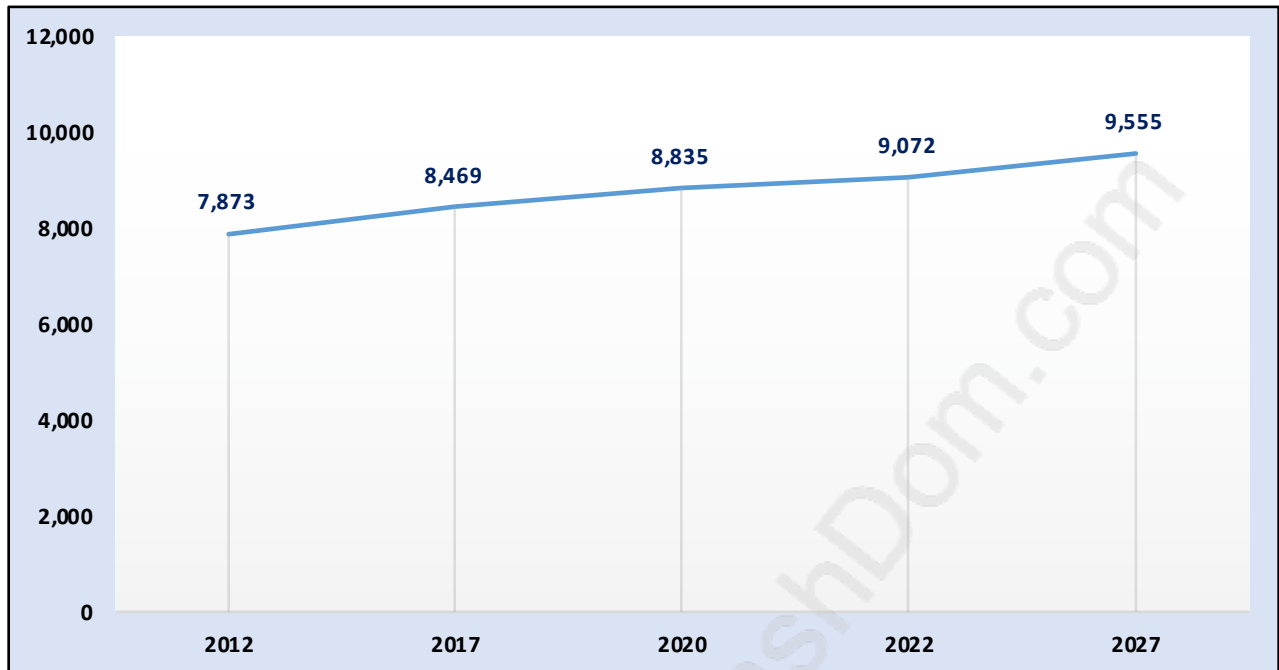

# Riverdale

## Population Trends in Riverdale

## Population by Age in Riverdale

## Population Age 15+ by Income Status in Riverdale

Total Population Age 15 - 7,378