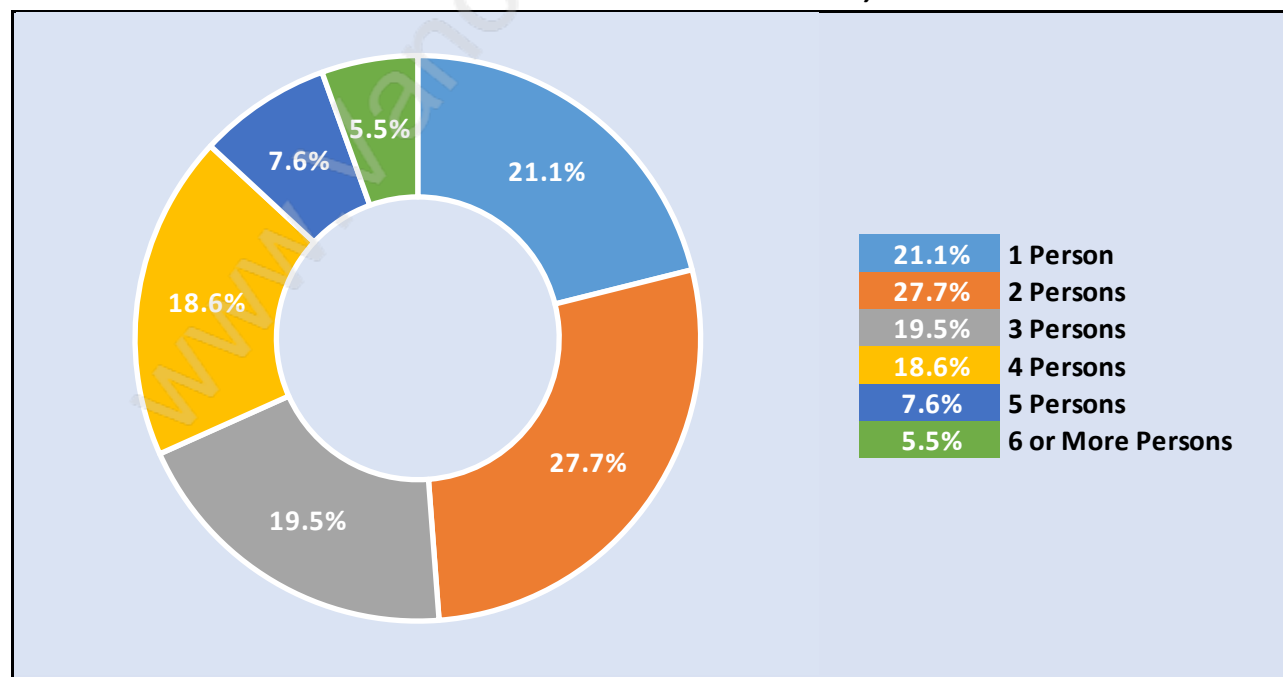

Households by Household Size in Riverdale

Total Number of Households - 2,988