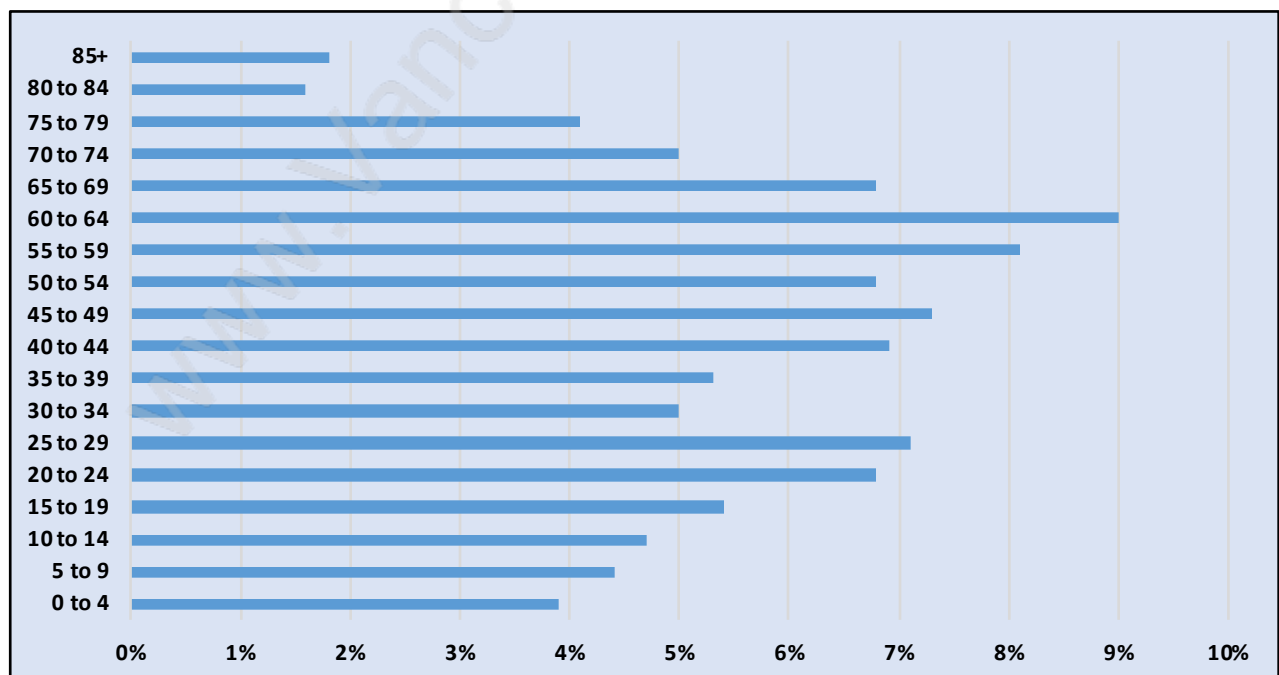

# Riverdale

## Population Trends in Riverdale

## Population by Age in Riverdale

## Population Age 15+ by Income Status in Riverdale

Total Population Age 15 - 7,378