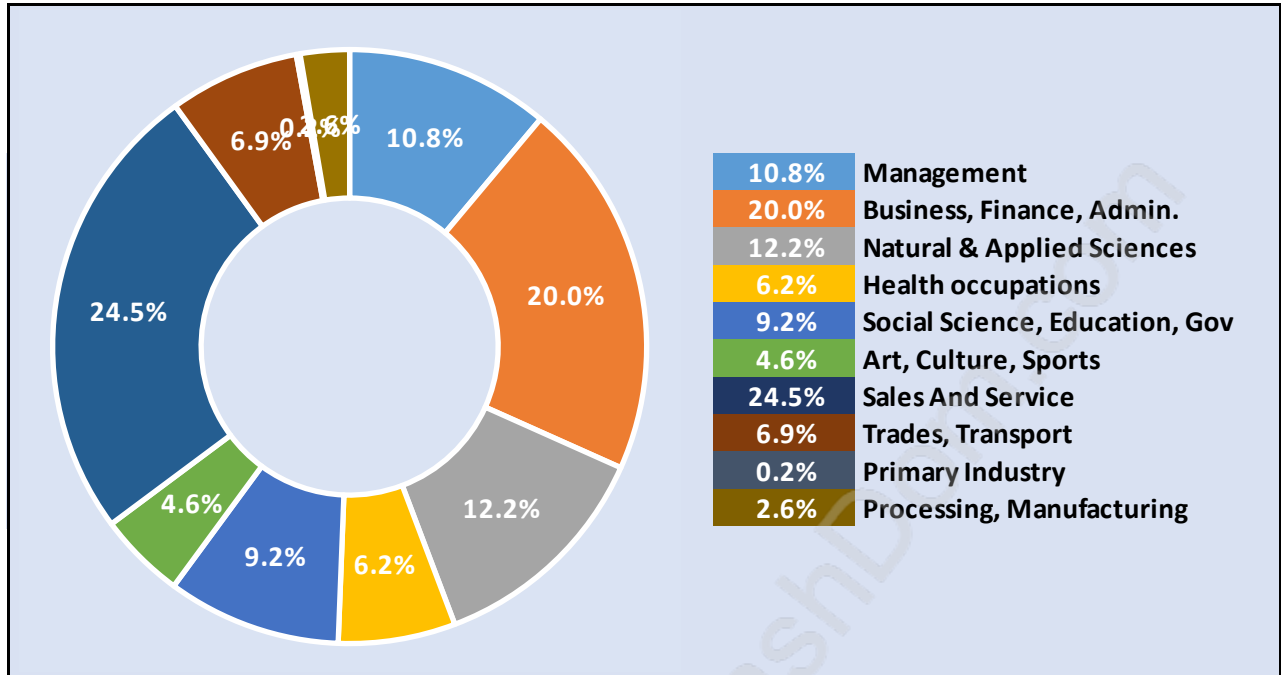

Labour Force by Occupation in Riverdale