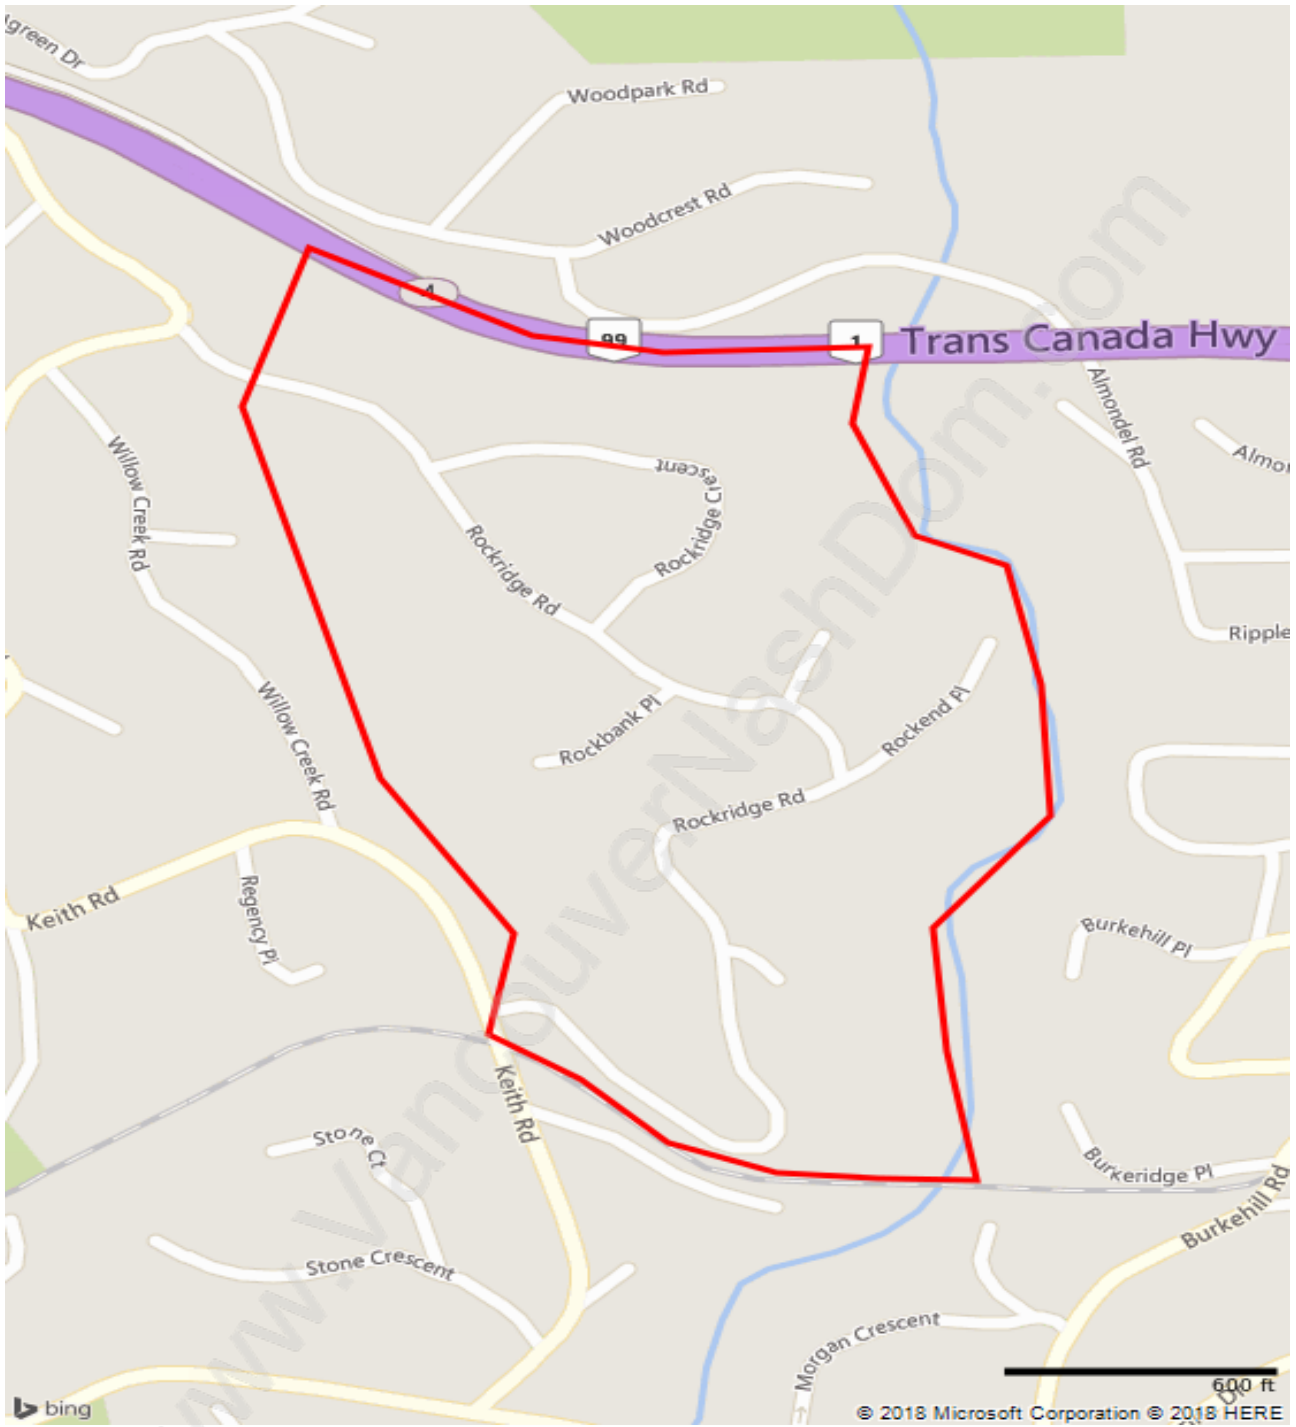

Rockridge

July 2018

Population Trends in Rockridge

Population by Age in Rockridge

Population Age 15+ by Income Status in Rockridge

Total Population Age 15 - 333

Households by Income in Rockridge

Total Number of Households - 130 / Average Household Income - \$1,141,128

Families in Rockridge

Average Persons per Family - 3.1

Children at Home in Rockridge

Total Number of Children at Home - 125

Family Structure in Rockridge

Total Number of Families - 108 / Average Persons per Family - 3.1