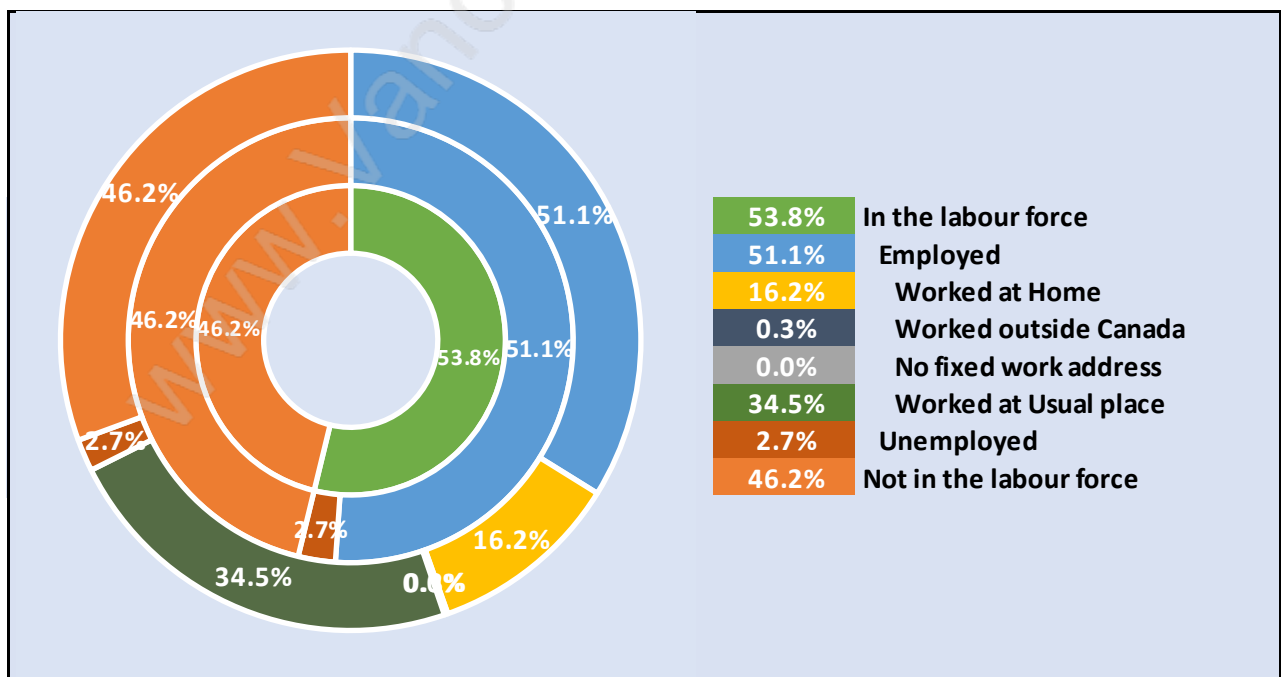

Families in Rockridge

Average Persons per Family - 3.1

Children at Home in Rockridge

Total Number of Children at Home - 125

Family Structure in Rockridge

Total Number of Families - 108 / Average Persons per Family - 3.1

Households by Household Size in Rockridge

Total Number of Households - 130

Dwellings in Rockridge

Population Age 15+ in Rockridge

Labour Force by Occupation in Rockridge

Labour Force Participation in Rockridge

Travel To Work in (from) Rockridge

Occupied Dwellings by Structure Type in Rockridge

Dominant Bulding Type - Houses

Private Dwellings by Period of Construction in Rockridge

Dominant Period of Construction - 1961-1980