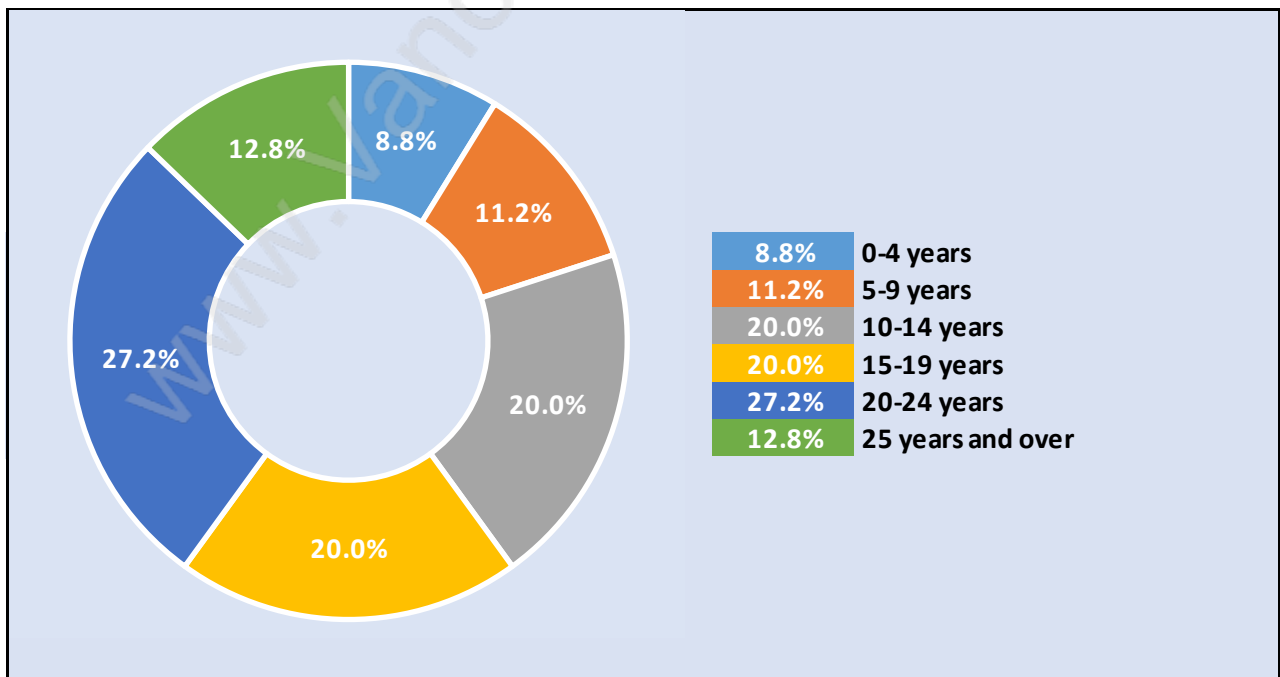

Rockridge

July 2018

Population Trends in Rockridge

Population by Age in Rockridge

Population Age 15+ by Income Status in Rockridge

Total Population Age 15 - 333

Households by Income in Rockridge

Total Number of Households - 130 / Average Household Income - \$1,141,128

Families in Rockridge

Average Persons per Family - 3.1

Children at Home in Rockridge

Total Number of Children at Home - 125

Family Structure in Rockridge

Total Number of Families - 108 / Average Persons per Family - 3.1

Households by Household Size in Rockridge

Total Number of Households - 130

Dwellings in Rockridge

Population Age 15+ in Rockridge

Labour Force by Occupation in Rockridge

Labour Force Participation in Rockridge