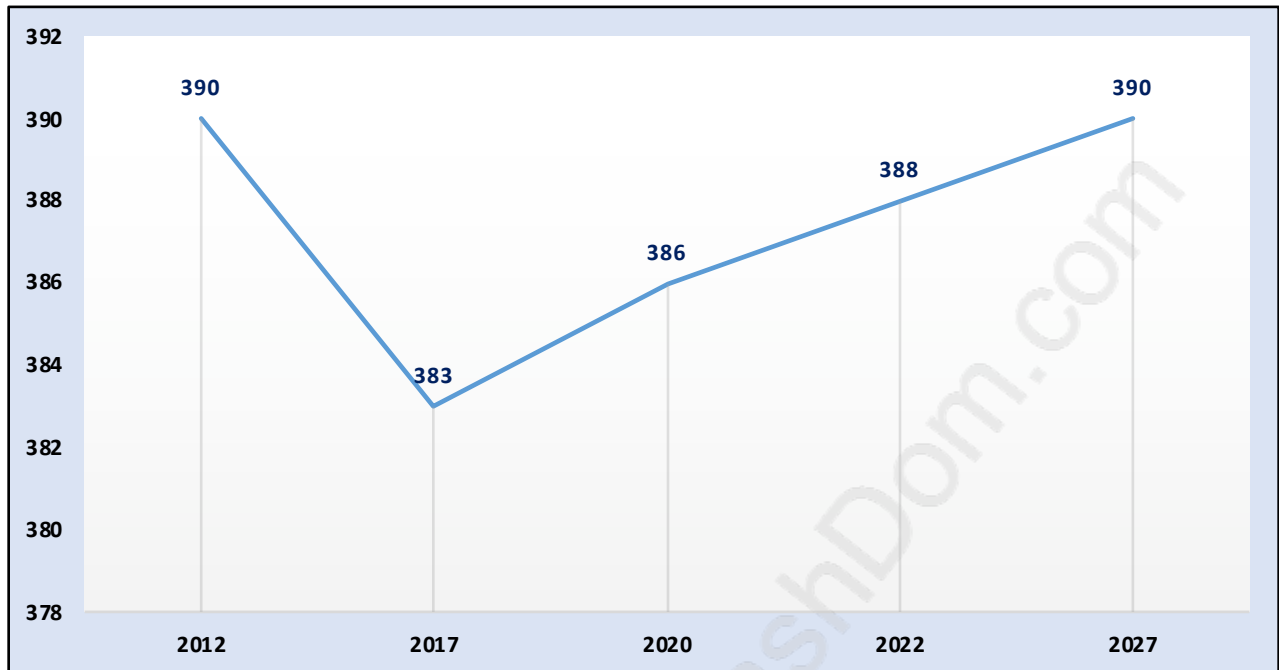

Rockridge

July 2018

Population Trends in Rockridge

Population by Age in Rockridge

Population Age 15+ by Income Status in Rockridge

Total Population Age 15 - 333

Households by Income in Rockridge

Total Number of Households - 130 / Average Household Income - \$1,141,128

Families in Rockridge

Average Persons per Family - 3.1

Children at Home in Rockridge

Total Number of Children at Home - 125

Family Structure in Rockridge

Total Number of Families - 108 / Average Persons per Family - 3.1

Households by Household Size in Rockridge

Total Number of Households - 130

Dwellings in Rockridge

Population Age 15+ in Rockridge

Labour Force by Occupation in Rockridge

Labour Force Participation in Rockridge