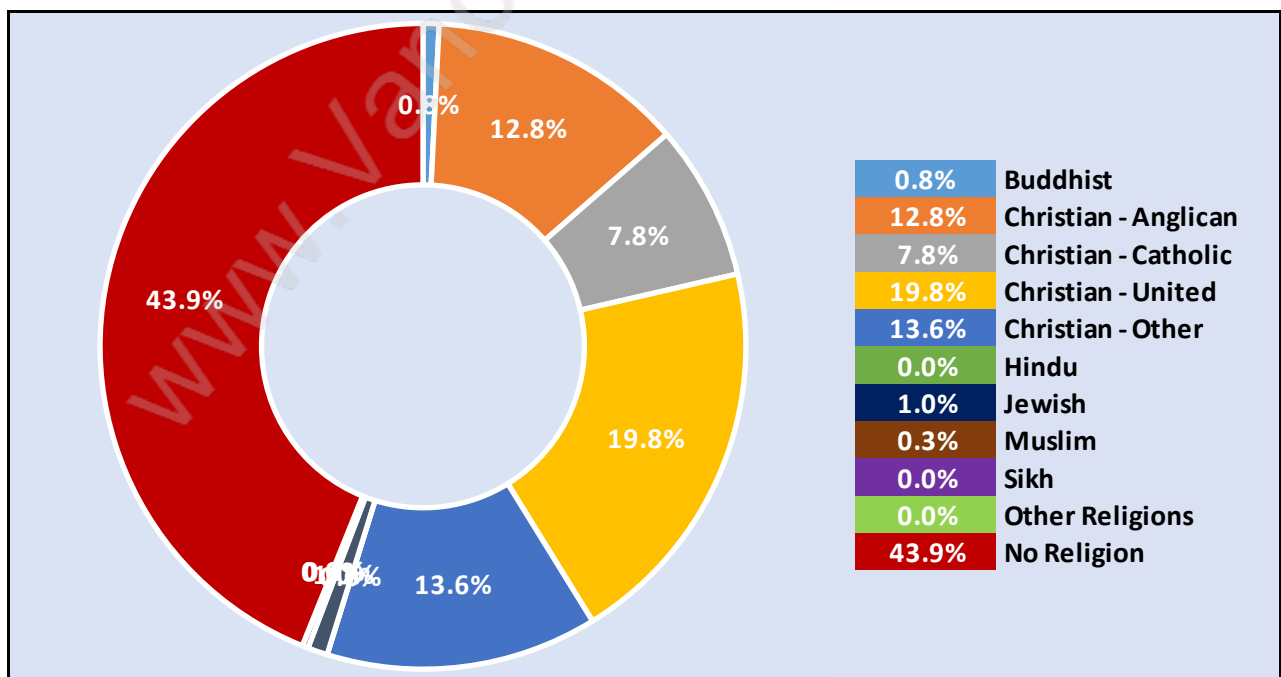

Population by Religion in Rockridge