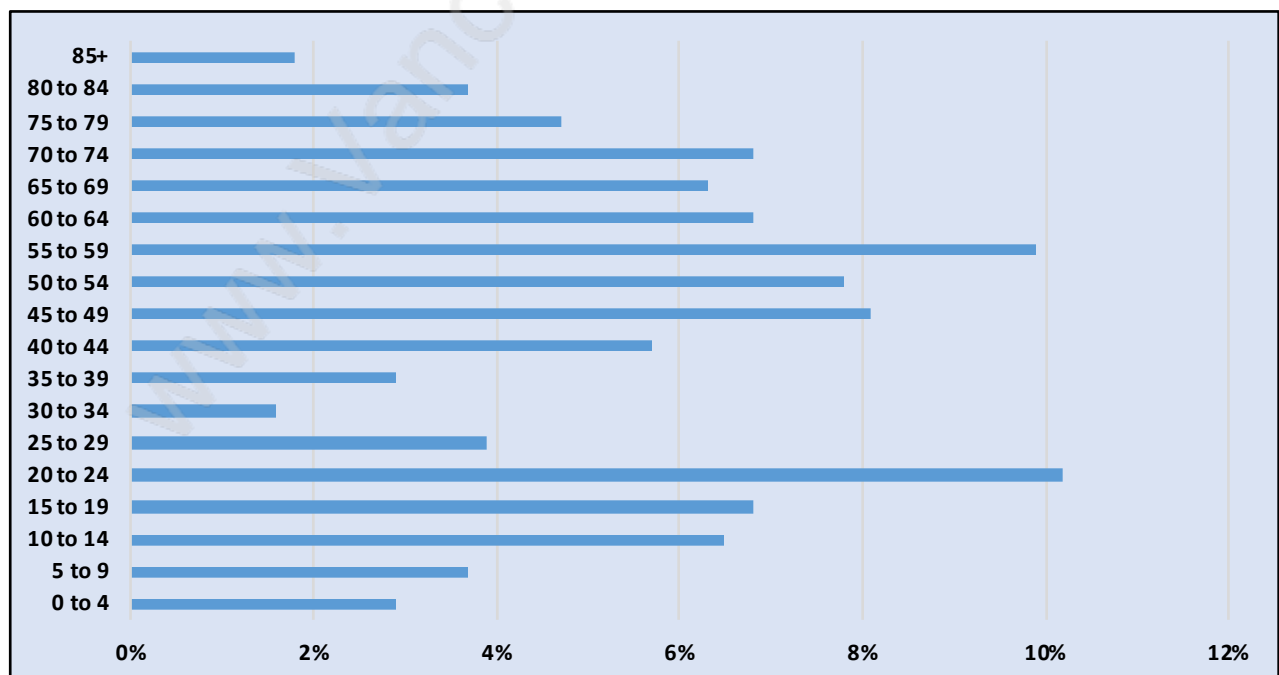

Rockridge

July 2018

Population Trends in Rockridge

Population by Age in Rockridge

Population Age 15+ by Income Status in Rockridge

Total Population Age 15 - 333

Households by Income in Rockridge

Total Number of Households - 130 / Average Household Income - \$1,141,128

Families in Rockridge

Average Persons per Family - 3.1

Children at Home in Rockridge

Total Number of Children at Home - 125

Family Structure in Rockridge

Total Number of Families - 108 / Average Persons per Family - 3.1

Households by Household Size in Rockridge

Total Number of Households - 130

Dwellings in Rockridge

Population Age 15+ in Rockridge

Labour Force by Occupation in Rockridge

Labour Force Participation in Rockridge