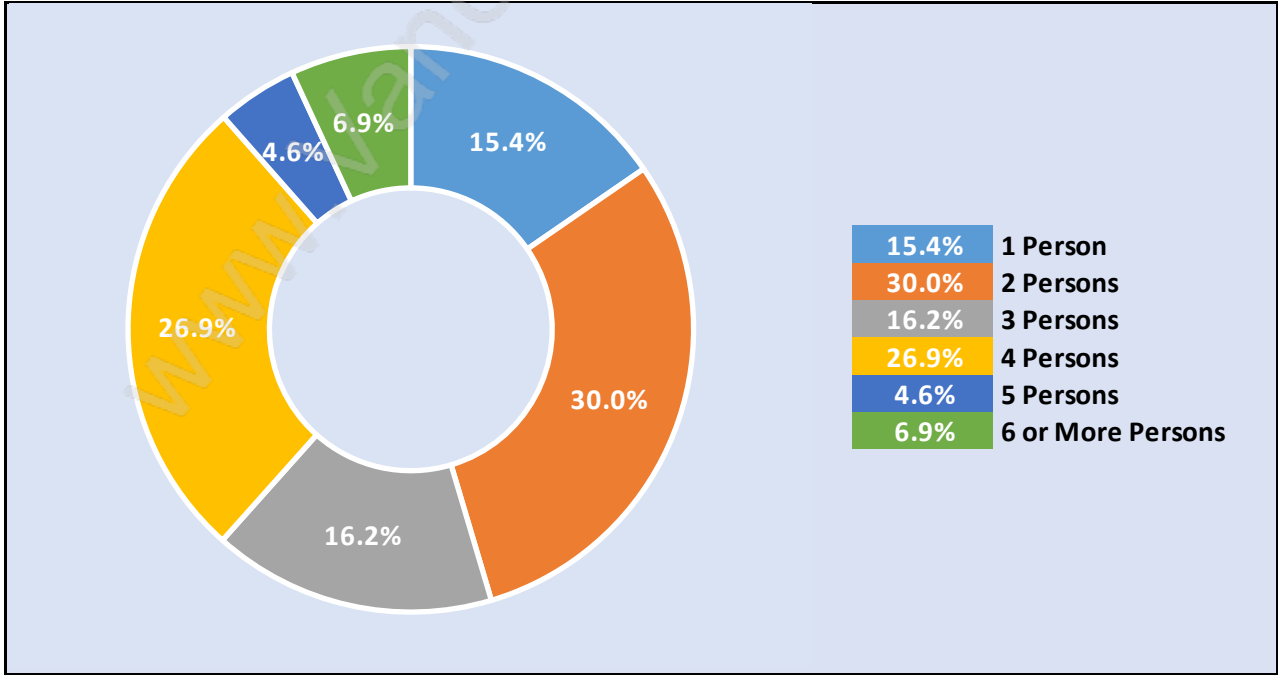

Rockridge

July 2018

Population Trends in Rockridge

Population by Age in Rockridge

Population Age 15+ by Income Status in Rockridge

Total Population Age 15 - 333

Households by Income in Rockridge

Total Number of Households - 130 / Average Household Income - \$1,141,128

Families in Rockridge

Average Persons per Family - 3.1

Children at Home in Rockridge

Total Number of Children at Home - 125

Family Structure in Rockridge

Total Number of Families - 108 / Average Persons per Family - 3.1

Households by Household Size in Rockridge

Total Number of Households - 130

Dwellings in Rockridge

Population Age 15+ in Rockridge

Labour Force by Occupation in Rockridge

Labour Force Participation in Rockridge