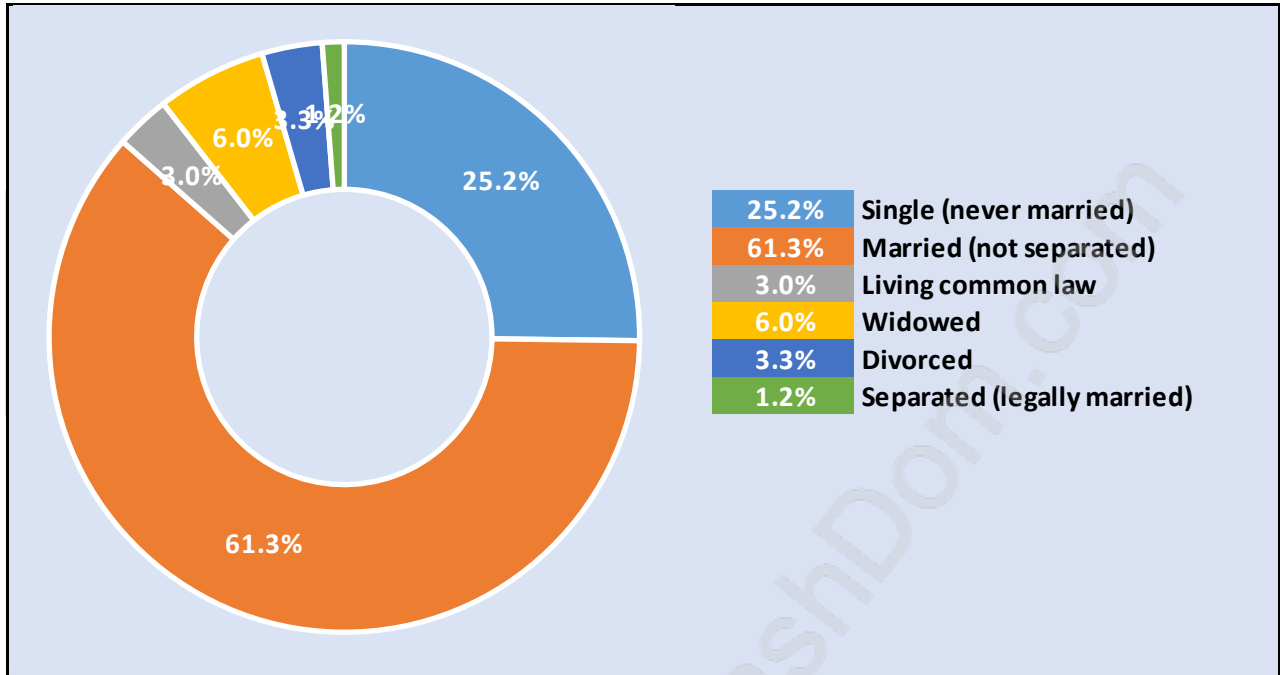

Rockridge

July 2018

Population Trends in Rockridge

Population by Age in Rockridge

Population Age 15+ by Income Status in Rockridge

Total Population Age 15 - 333

Households by Income in Rockridge

Total Number of Households - 130 / Average Household Income - \$1,141,128

Families in Rockridge

Average Persons per Family - 3.1

Children at Home in Rockridge

Total Number of Children at Home - 125

Family Structure in Rockridge

Total Number of Families - 108 / Average Persons per Family - 3.1

Households by Household Size in Rockridge

Total Number of Households - 130

Dwellings in Rockridge

Population Age 15+ in Rockridge

Labour Force by Occupation in Rockridge

Labour Force Participation in Rockridge