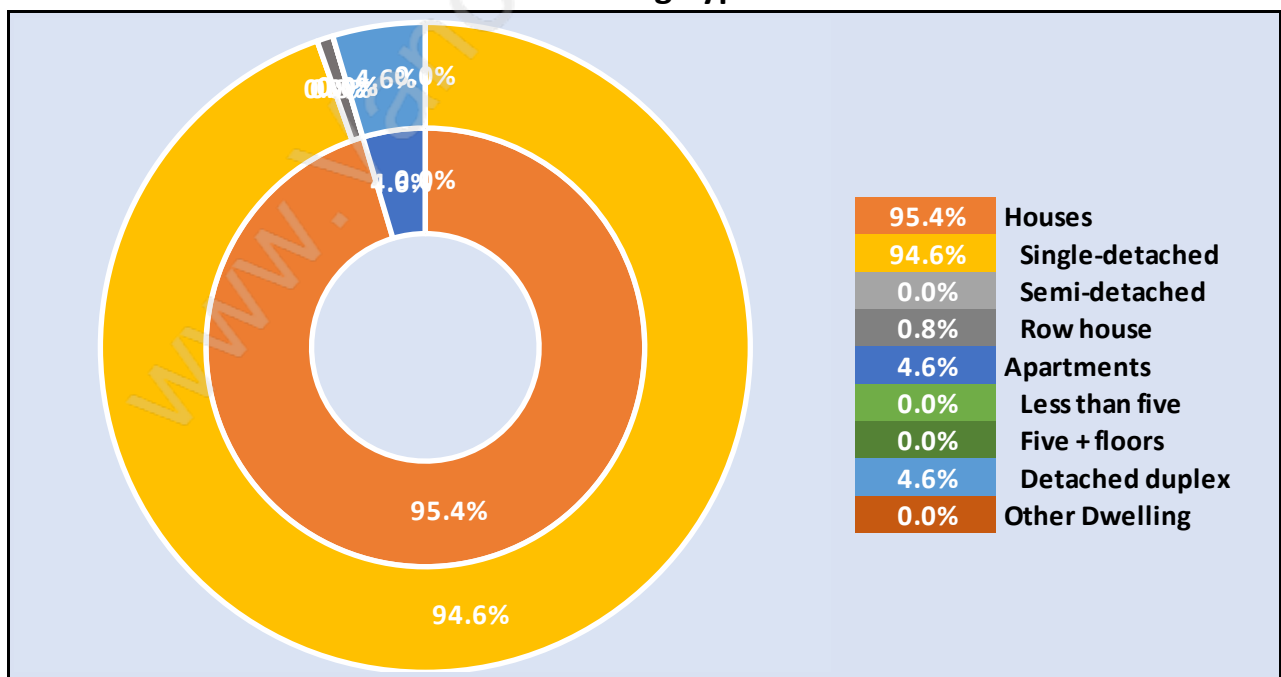

Rockridge

July 2018

Population Trends in Rockridge

Population by Age in Rockridge

Population Age 15+ by Income Status in Rockridge

Total Population Age 15 - 333

Households by Income in Rockridge

Total Number of Households - 130 / Average Household Income - \$1,141,128

Families in Rockridge

Average Persons per Family - 3.1

Children at Home in Rockridge

Total Number of Children at Home - 125

Family Structure in Rockridge

Total Number of Families - 108 / Average Persons per Family - 3.1

Households by Household Size in Rockridge

Total Number of Households - 130

Dwellings in Rockridge

Population Age 15+ in Rockridge

Labour Force by Occupation in Rockridge

Labour Force Participation in Rockridge

Travel To Work in (from) Rockridge

Occupied Dwellings by Structure Type in Rockridge

Dominant Bulding Type - Houses

Private Dwellings by Period of Construction in Rockridge

Dominant Period of Construction - 1961-1980