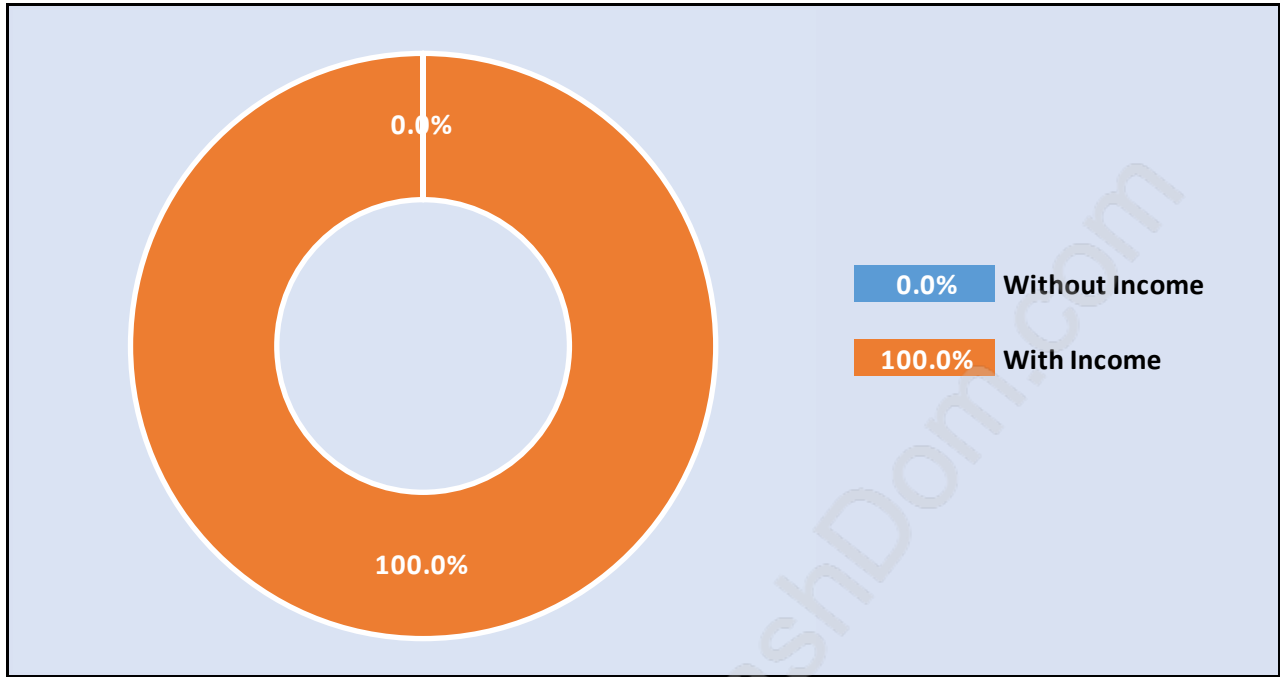

Rockridge

July 2018

Population Trends in Rockridge

Population by Age in Rockridge

Population Age 15+ by Income Status in Rockridge

Total Population Age 15 - 333

Households by Income in Rockridge

Total Number of Households - 130 / Average Household Income - \$1,141,128

Families in Rockridge

Average Persons per Family - 3.1

Children at Home in Rockridge

Total Number of Children at Home - 125

Family Structure in Rockridge

Total Number of Families - 108 / Average Persons per Family - 3.1

Households by Household Size in Rockridge

Total Number of Households - 130

Dwellings in Rockridge

Population Age 15+ in Rockridge

Labour Force by Occupation in Rockridge

Labour Force Participation in Rockridge