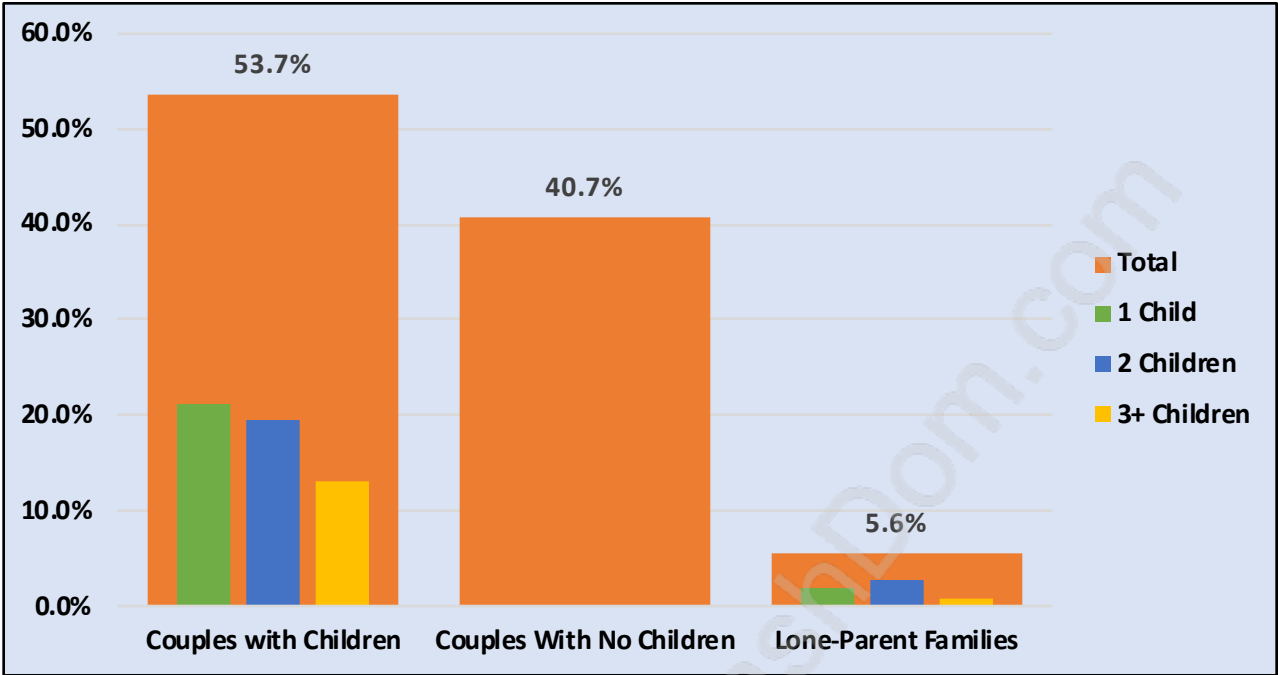

Rockridge

July 2018

Population Trends in Rockridge

Population by Age in Rockridge

Population Age 15+ by Income Status in Rockridge

Total Population Age 15 - 333

Households by Income in Rockridge

Total Number of Households - 130 / Average Household Income - \$1,141,128

Families in Rockridge

Average Persons per Family - 3.1

Children at Home in Rockridge

Total Number of Children at Home - 125

Family Structure in Rockridge

Total Number of Families - 108 / Average Persons per Family - 3.1

Households by Household Size in Rockridge

Total Number of Households - 130

Dwellings in Rockridge

Population Age 15+ in Rockridge

Labour Force by Occupation in Rockridge

Labour Force Participation in Rockridge