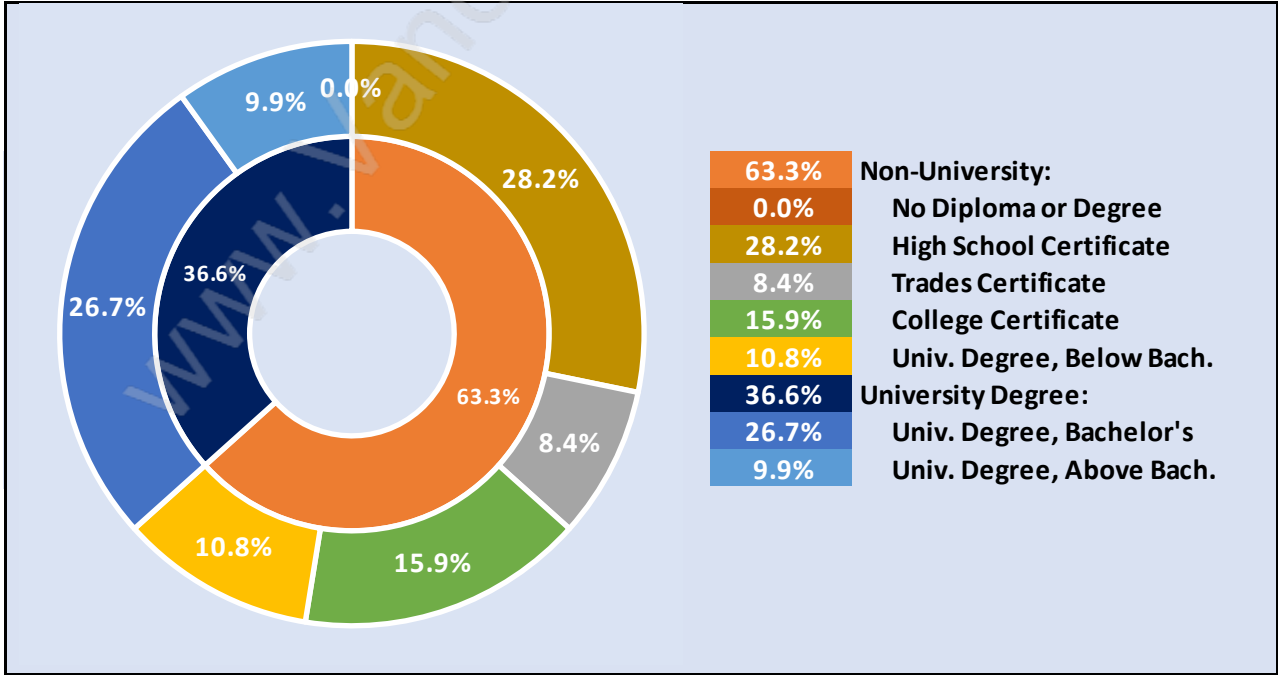

Rockridge

July 2018

Population Trends in Rockridge

Population by Age in Rockridge

Population Age 15+ by Income Status in Rockridge

Total Population Age 15 - 333

Households by Income in Rockridge

Total Number of Households - 130 / Average Household Income - \$1,141,128

Families in Rockridge

Average Persons per Family - 3.1

Children at Home in Rockridge

Total Number of Children at Home - 125

Family Structure in Rockridge

Total Number of Families - 108 / Average Persons per Family - 3.1

Households by Household Size in Rockridge

Total Number of Households - 130

Dwellings in Rockridge

Population Age 15+ in Rockridge

Labour Force by Occupation in Rockridge

Labour Force Participation in Rockridge

Travel To Work in (from) Rockridge

Occupied Dwellings by Structure Type in Rockridge

Dominant Bulding Type - Houses

Private Dwellings by Period of Construction in Rockridge

Dominant Period of Construction - 1961-1980