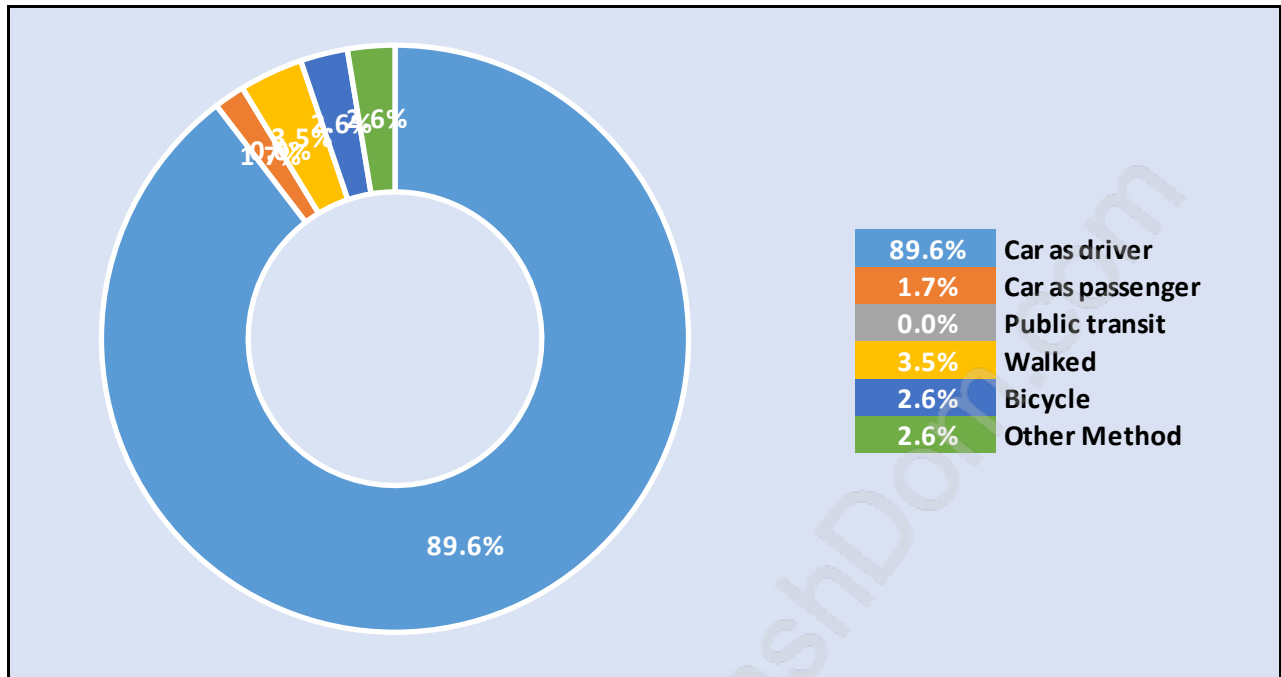

Rockridge

July 2018

Population Trends in Rockridge

Population by Age in Rockridge

Population Age 15+ by Income Status in Rockridge

Total Population Age 15 - 333

Households by Income in Rockridge

Total Number of Households - 130 / Average Household Income - \$1,141,128

Families in Rockridge

Average Persons per Family - 3.1

Children at Home in Rockridge

Total Number of Children at Home - 125

Family Structure in Rockridge

Total Number of Families - 108 / Average Persons per Family - 3.1

Households by Household Size in Rockridge

Total Number of Households - 130

Dwellings in Rockridge

Population Age 15+ in Rockridge

Labour Force by Occupation in Rockridge

Labour Force Participation in Rockridge

Travel To Work in (from) Rockridge

Occupied Dwellings by Structure Type in Rockridge

Dominant Bulding Type - Houses

Private Dwellings by Period of Construction in Rockridge

Dominant Period of Construction - 1961-1980