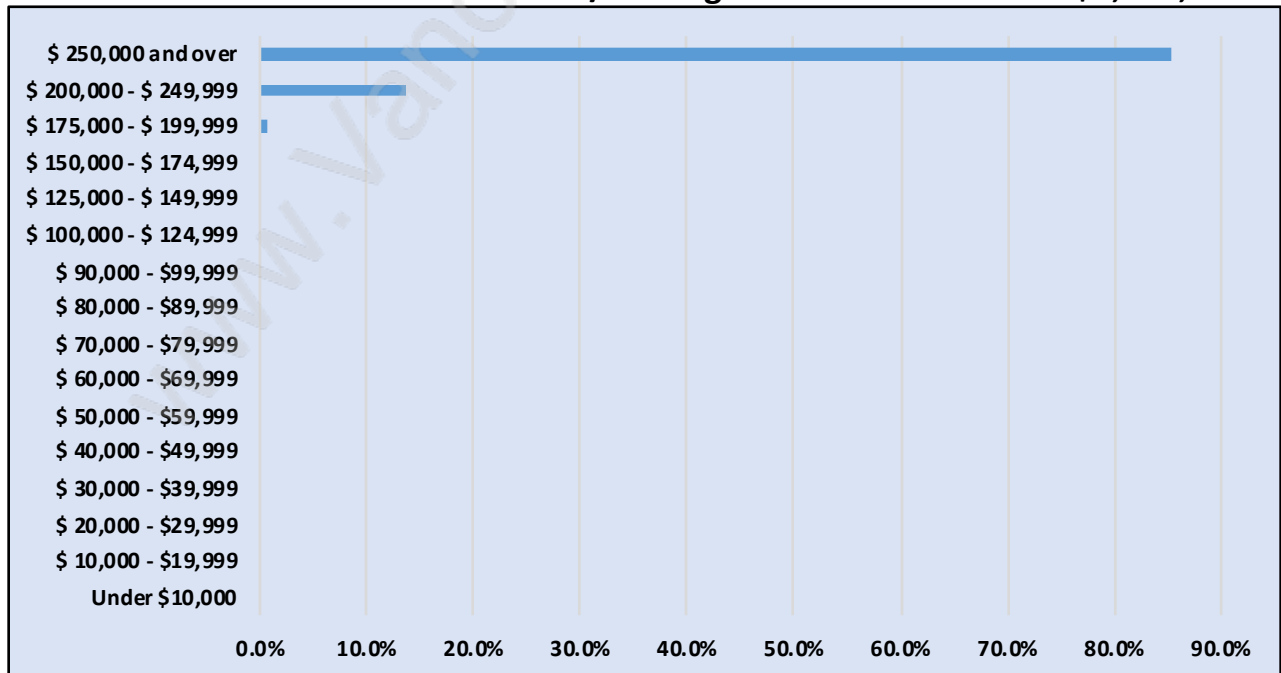

Rockridge

July 2018

Population Trends in Rockridge

Population by Age in Rockridge

Population Age 15+ by Income Status in Rockridge

Total Population Age 15 - 333

Households by Income in Rockridge

Total Number of Households - 130 / Average Household Income - \$1,141,128

Families in Rockridge

Average Persons per Family - 3.1

Children at Home in Rockridge

Total Number of Children at Home - 125

Family Structure in Rockridge

Total Number of Families - 108 / Average Persons per Family - 3.1

Households by Household Size in Rockridge

Total Number of Households - 130

Dwellings in Rockridge

Population Age 15+ in Rockridge

Labour Force by Occupation in Rockridge

Labour Force Participation in Rockridge