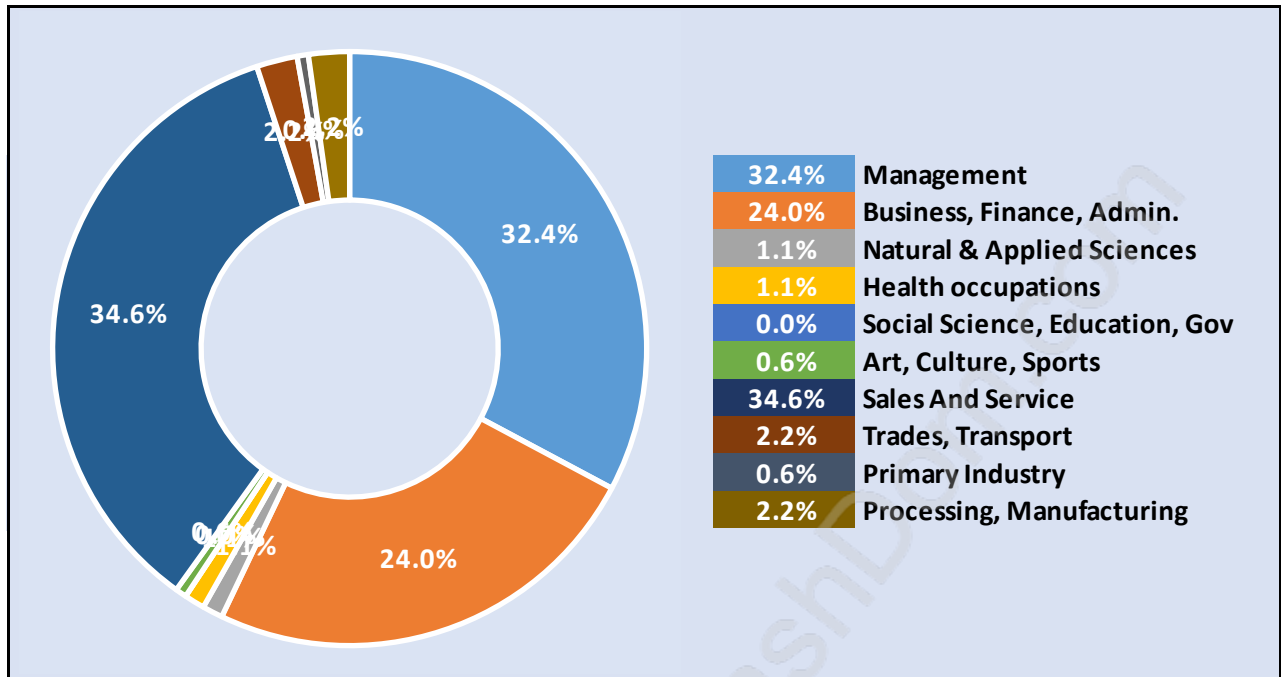

Rockridge

July 2018

Population Trends in Rockridge

Population by Age in Rockridge

Population Age 15+ by Income Status in Rockridge

Total Population Age 15 - 333

Households by Income in Rockridge

Total Number of Households - 130 / Average Household Income - \$1,141,128

Families in Rockridge

Average Persons per Family - 3.1

Children at Home in Rockridge

Total Number of Children at Home - 125

Family Structure in Rockridge

Total Number of Families - 108 / Average Persons per Family - 3.1

Households by Household Size in Rockridge

Total Number of Households - 130

Dwellings in Rockridge

Population Age 15+ in Rockridge

Labour Force by Occupation in Rockridge

Labour Force Participation in Rockridge

Travel To Work in (from) Rockridge

Occupied Dwellings by Structure Type in Rockridge

Dominant Bulding Type - Houses

Private Dwellings by Period of Construction in Rockridge

Dominant Period of Construction - 1961-1980