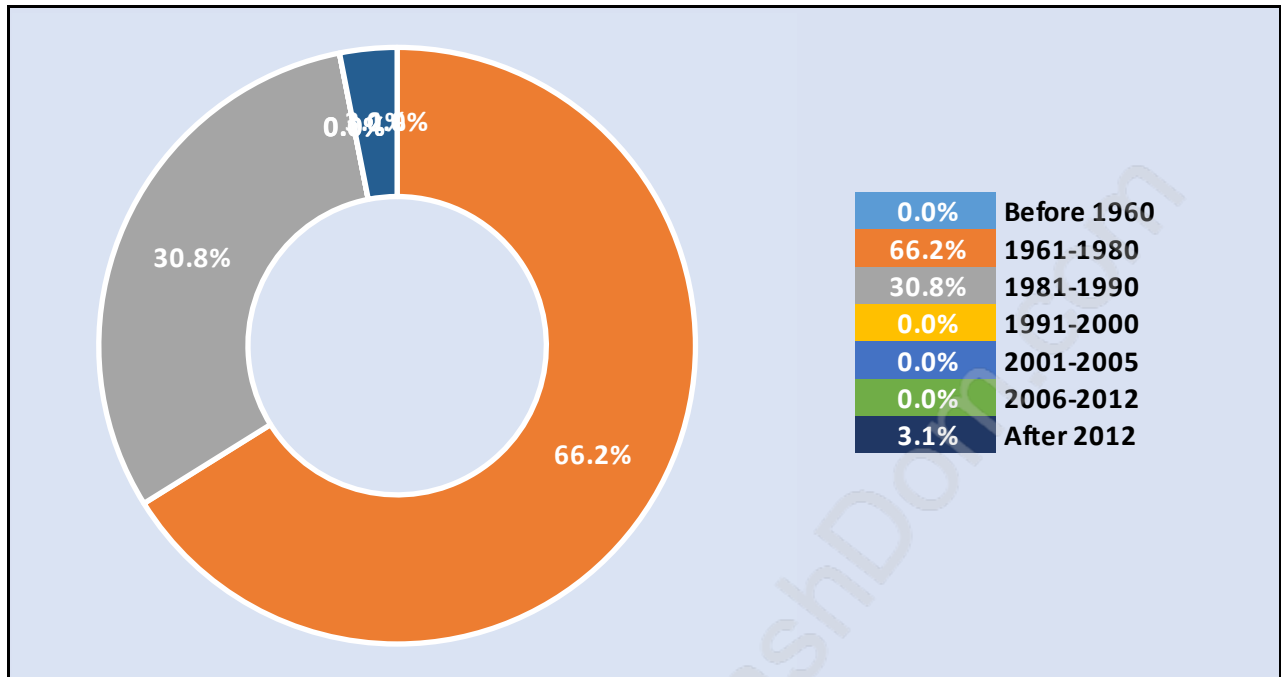

Rockridge

July 2018

Population Trends in Rockridge

Population by Age in Rockridge

Population Age 15+ by Income Status in Rockridge

Total Population Age 15 - 333

Households by Income in Rockridge

Total Number of Households - 130 / Average Household Income - \$1,141,128

Families in Rockridge

Average Persons per Family - 3.1

Children at Home in Rockridge

Total Number of Children at Home - 125

Family Structure in Rockridge

Total Number of Families - 108 / Average Persons per Family - 3.1

Households by Household Size in Rockridge

Total Number of Households - 130

Dwellings in Rockridge

Population Age 15+ in Rockridge

Labour Force by Occupation in Rockridge

Labour Force Participation in Rockridge

Travel To Work in (from) Rockridge

Occupied Dwellings by Structure Type in Rockridge

Dominant Bulding Type - Houses

Private Dwellings by Period of Construction in Rockridge

Dominant Period of Construction - 1961-1980