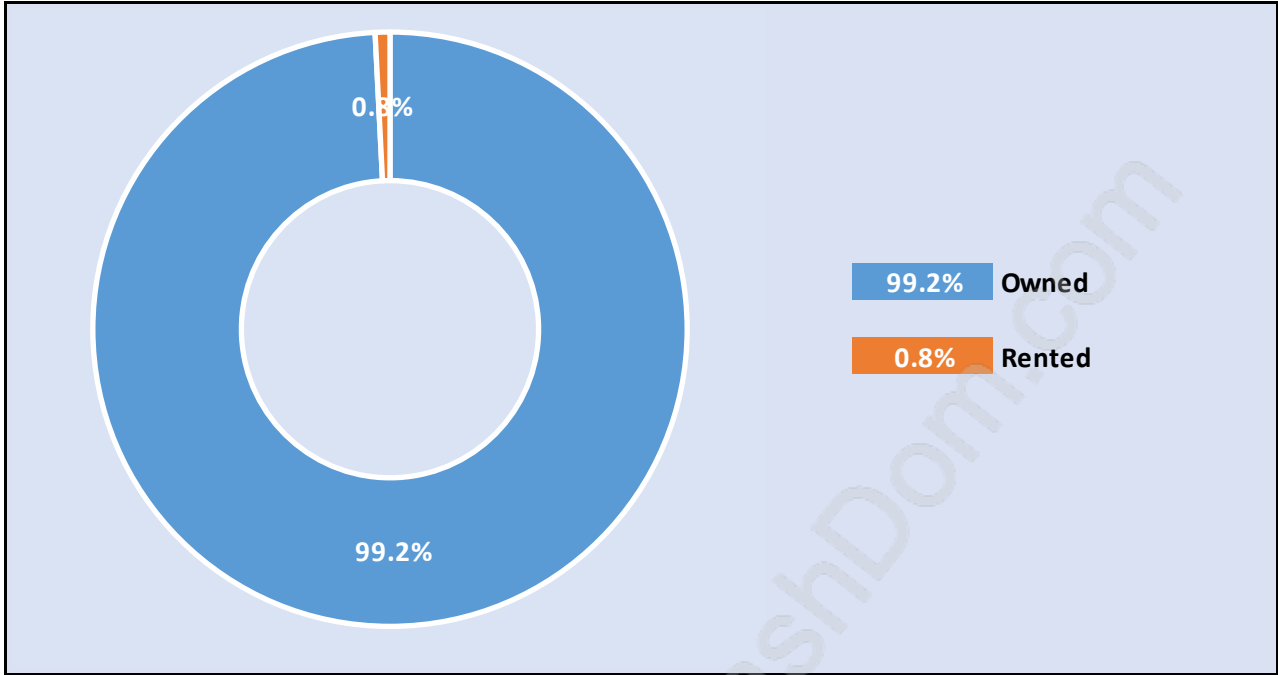

Rockridge

July 2018

Population Trends in Rockridge

Population by Age in Rockridge

Population Age 15+ by Income Status in Rockridge

Total Population Age 15 - 333

Households by Income in Rockridge

Total Number of Households - 130 / Average Household Income - \$1,141,128

Families in Rockridge

Average Persons per Family - 3.1

Children at Home in Rockridge

Total Number of Children at Home - 125

Family Structure in Rockridge

Total Number of Families - 108 / Average Persons per Family - 3.1

Households by Household Size in Rockridge

Total Number of Households - 130

Dwellings in Rockridge

Population Age 15+ in Rockridge

Labour Force by Occupation in Rockridge

Labour Force Participation in Rockridge