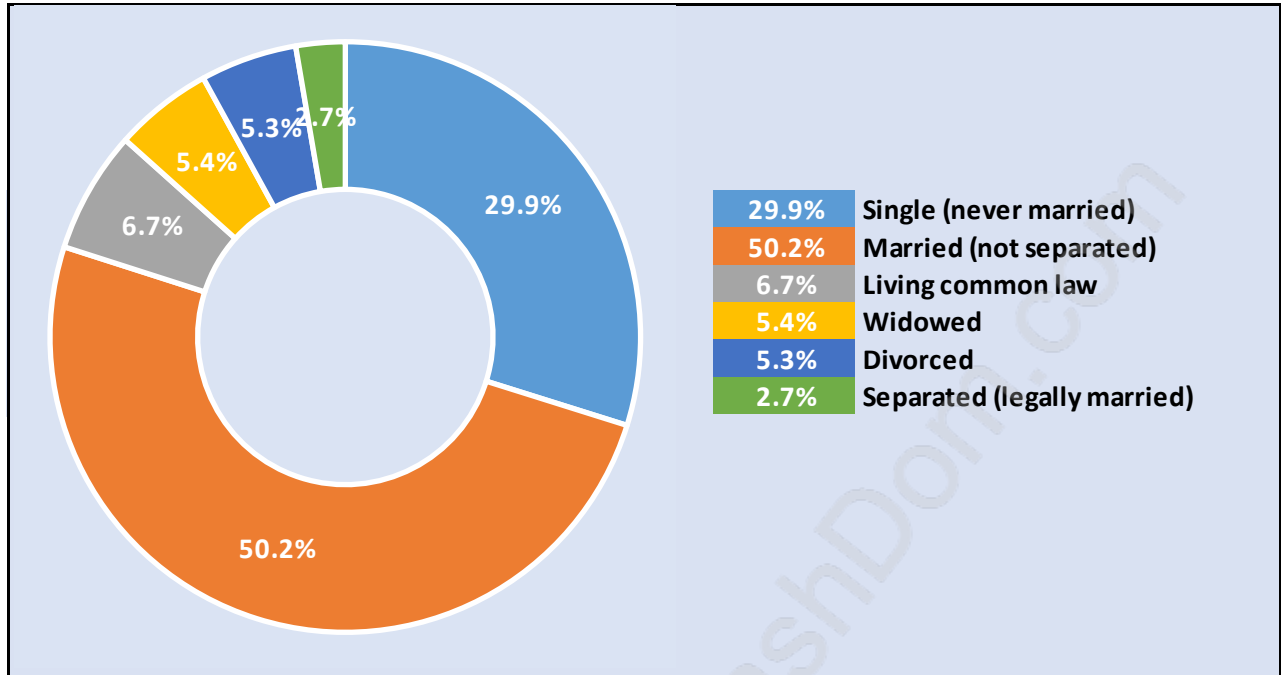

Royal Heights

Population Trends in Royal Heights

Population by Age in Royal Heights

Population Age 15+ by Income Status in Royal Heights

Total Population Age 15 - 3,348

Households by Income in Royal Heights

Total Number of Households - 1,269 / Average Household Income - \$105,257

Families in Royal Heights

Average Persons per Family - 3.5

Children at Home in Royal Heights

Total Number of Children at Home - 1,362

Family Structure in Royal Heights

Total Number of Families - 992 / Average Persons per Family - 3.5

Households by Household Size in Royal Heights

Total Number of Households - 1,269

Dwellings in Royal Heights

Population Age 15+ in Royal Heights

Labour Force by Occupation in Royal Heights

Labour Force Participation in Royal Heights

Travel To Work in (from) Royal Heights

Occupied Dwellings by Structure Type in Royal Heights