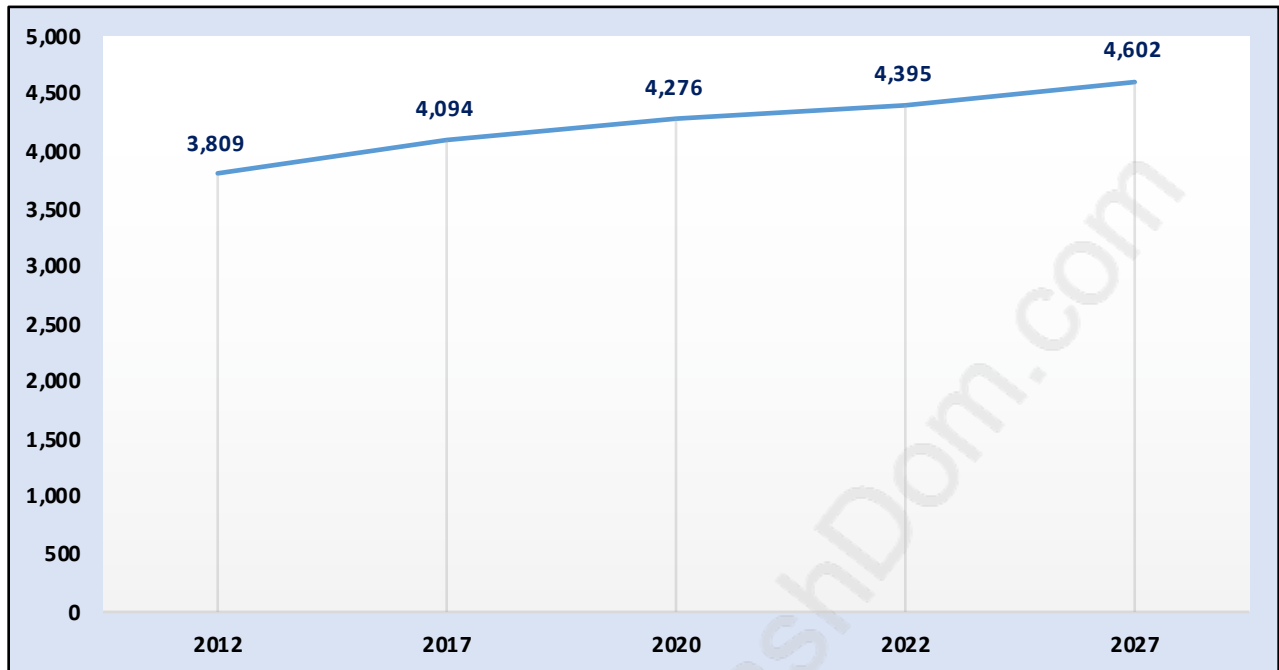

Royal Heights

Population Trends in Royal Heights

Population by Age in Royal Heights

Population Age 15+ by Income Status in Royal Heights

Total Population Age 15 - 3,348

Households by Income in Royal Heights

Total Number of Households - 1,269 / Average Household Income - \$105,257

Families in Royal Heights

Average Persons per Family - 3.5

Children at Home in Royal Heights

Total Number of Children at Home - 1,362

Family Structure in Royal Heights

Total Number of Families - 992 / Average Persons per Family - 3.5

Households by Household Size in Royal Heights

Total Number of Households - 1,269

Dwellings in Royal Heights