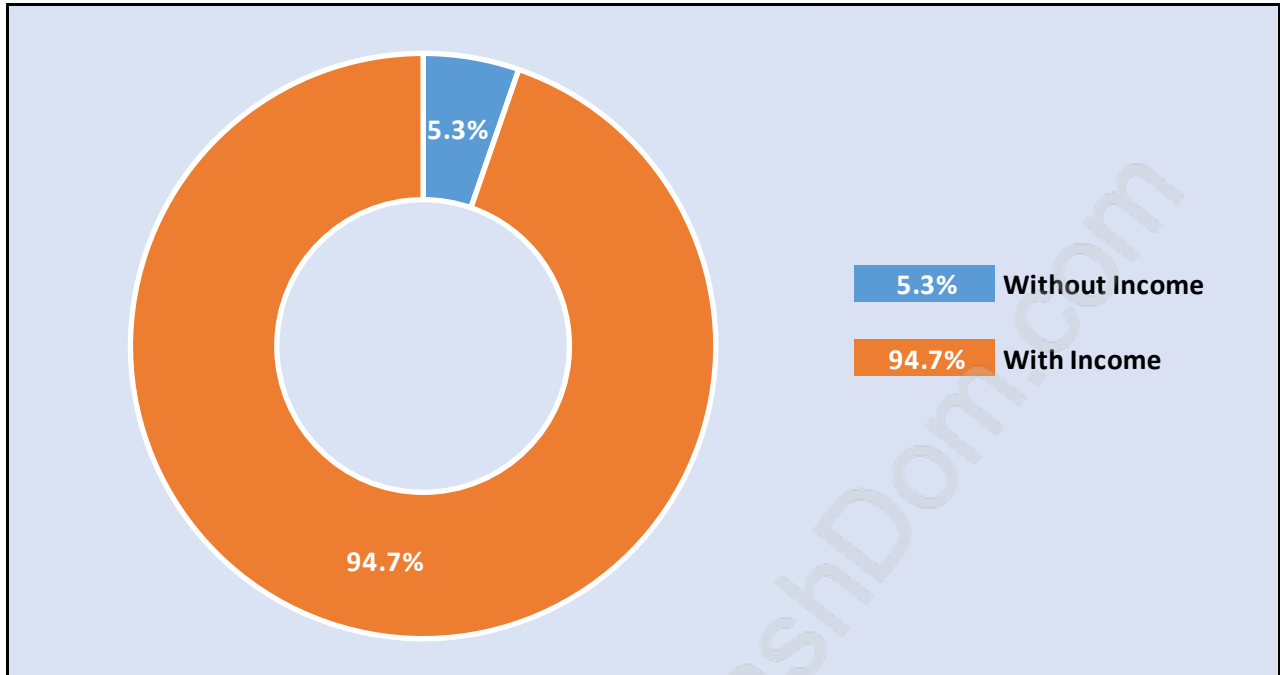

Royal Heights

Population Trends in Royal Heights

Population by Age in Royal Heights

Population Age 15+ by Income Status in Royal Heights

Total Population Age 15 - 3,348

Households by Income in Royal Heights

Total Number of Households - 1,269 / Average Household Income - \$105,257

Families in Royal Heights

Average Persons per Family - 3.5

Children at Home in Royal Heights

Total Number of Children at Home - 1,362

Family Structure in Royal Heights

Total Number of Families - 992 / Average Persons per Family - 3.5

Households by Household Size in Royal Heights

Total Number of Households - 1,269

Dwellings in Royal Heights

Population Age 15+ in Royal Heights

Labour Force by Occupation in Royal Heights

Labour Force Participation in Royal Heights

Travel To Work in (from) Royal Heights

Occupied Dwellings by Structure Type in Royal Heights