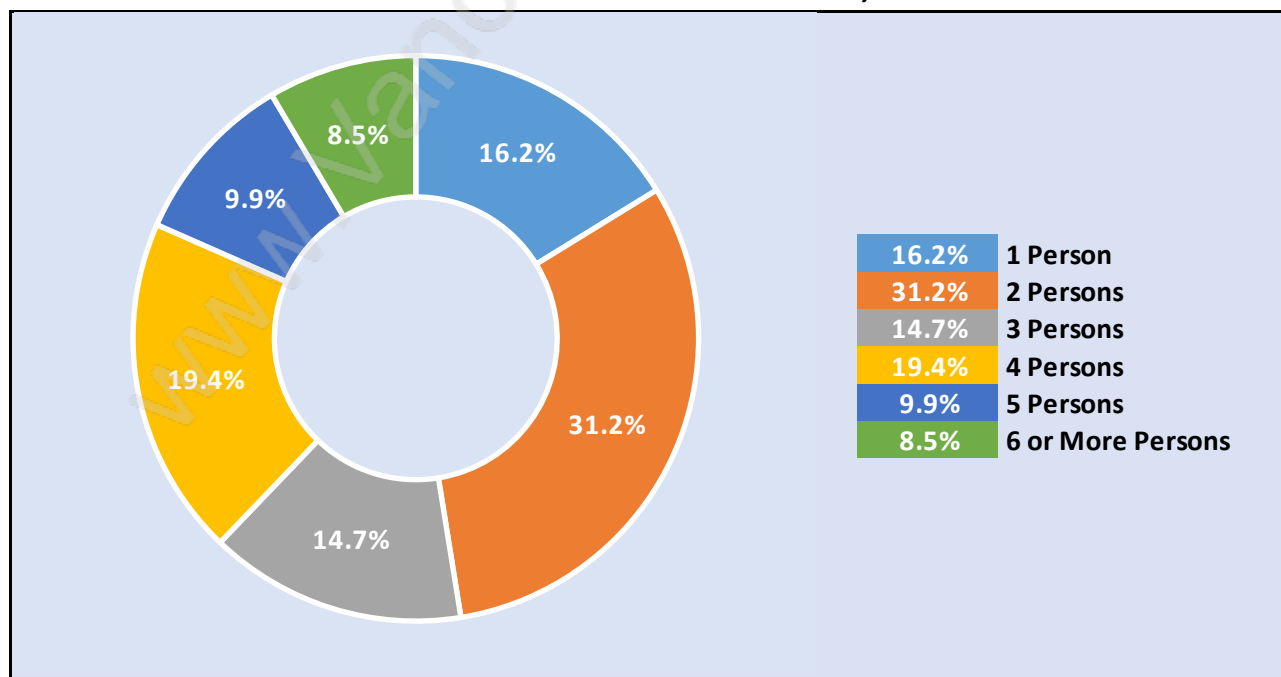

Royal Heights

Population Trends in Royal Heights

Population by Age in Royal Heights

Population Age 15+ by Income Status in Royal Heights

Total Population Age 15 - 3,348

Households by Income in Royal Heights

Total Number of Households - 1,269 / Average Household Income - \$105,257

Families in Royal Heights

Average Persons per Family - 3.5

Children at Home in Royal Heights

Total Number of Children at Home - 1,362

Family Structure in Royal Heights

Total Number of Families - 992 / Average Persons per Family - 3.5

Households by Household Size in Royal Heights

Total Number of Households - 1,269

Dwellings in Royal Heights

Population Age 15+ in Royal Heights

Labour Force by Occupation in Royal Heights

Labour Force Participation in Royal Heights

Travel To Work in (from) Royal Heights

Occupied Dwellings by Structure Type in Royal Heights