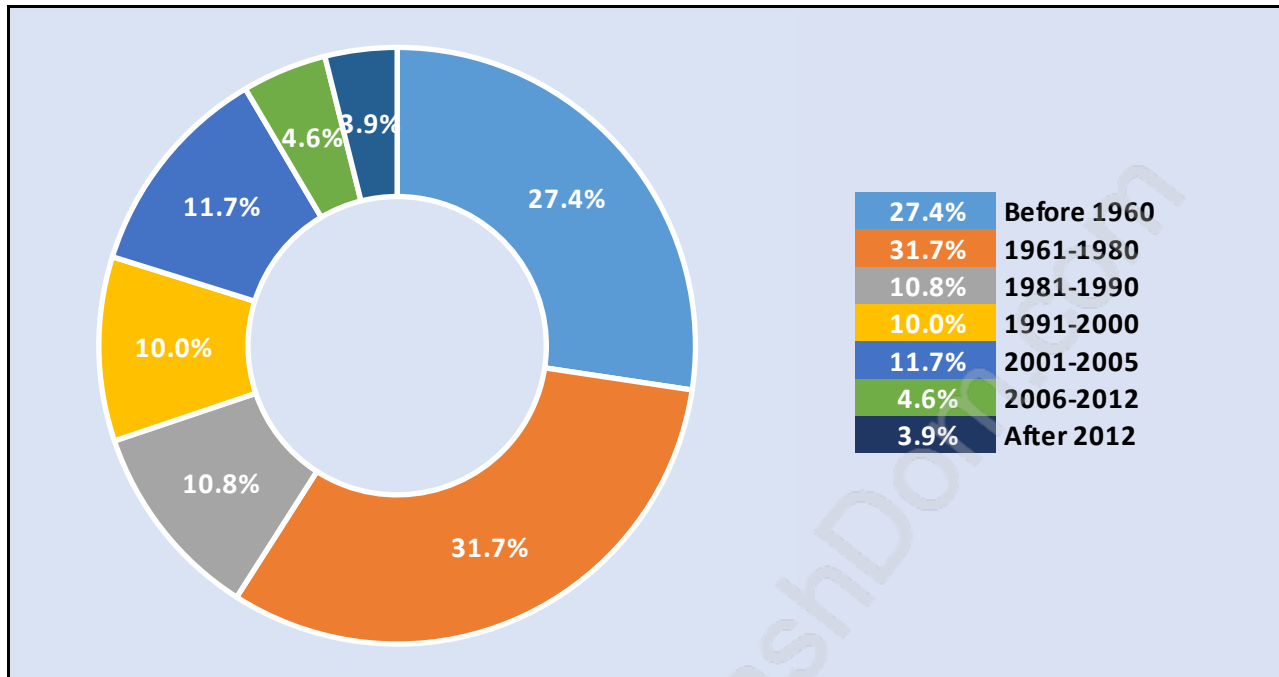

Royal Heights

Population Trends in Royal Heights

Population by Age in Royal Heights

Population Age 15+ by Income Status in Royal Heights

Total Population Age 15 - 3,348

Households by Income in Royal Heights

Family Structure in Royal Heights

Total Number of Families - 992 / Average Persons per Family - 3.5

Households by Household Size in Royal Heights

Total Number of Households - 1,269

Dwellings in Royal Heights

Population Age 15+ in Royal Heights

Labour Force by Occupation in Royal Heights

Labour Force Participation in Royal Heights

Travel To Work in (from) Royal Heights

Occupied Dwellings by Structure Type in Royal Heights

Dominant Bulding Type - Houses

Private Dwellings by Period of Construction in Royal Heights

Dominant Period of Construction - 1961-1980

Population by Religion in Royal Heights

Population by Home Languages in Royal Heights