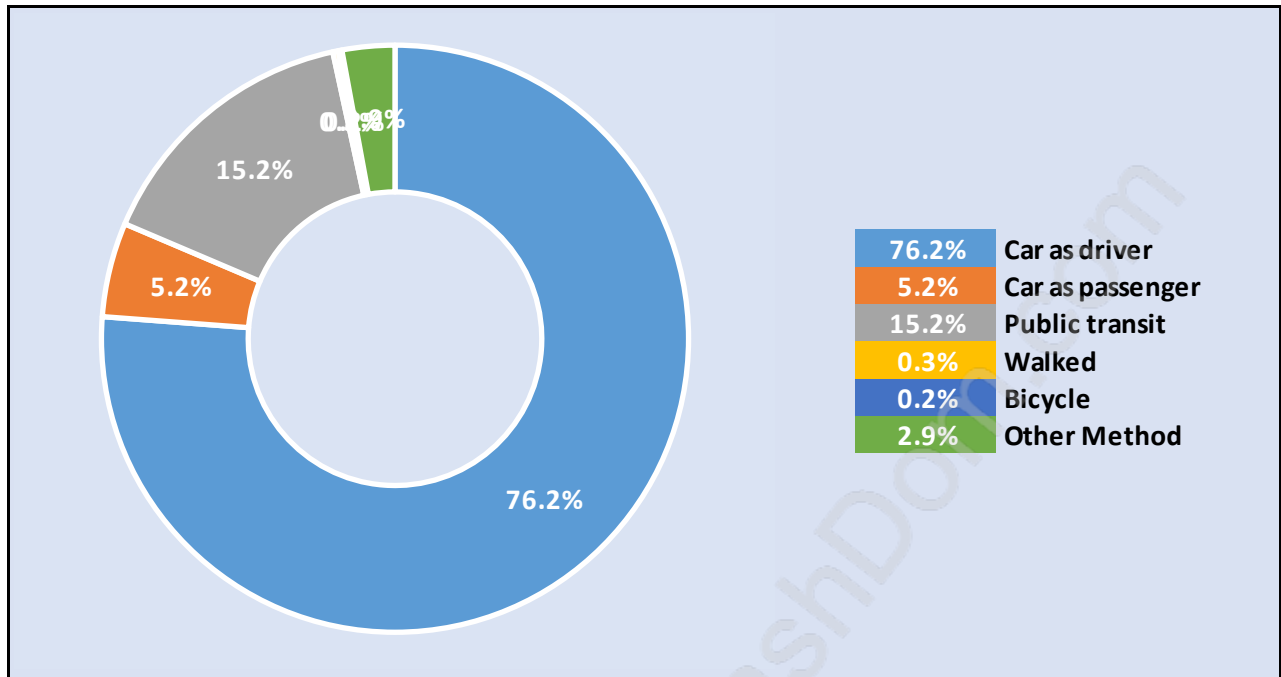

Population Age 15+ in Royal Heights

Labour Force by Occupation in Royal Heights

Labour Force Participation in Royal Heights

Travel To Work in (from) Royal Heights

Occupied Dwellings by Structure Type in Royal Heights

Dominant Bulding Type - Houses

Private Dwellings by Period of Construction in Royal Heights

Dominant Period of Construction - 1961-1980

Population by Religion in Royal Heights

Population by Home Languages in Royal Heights