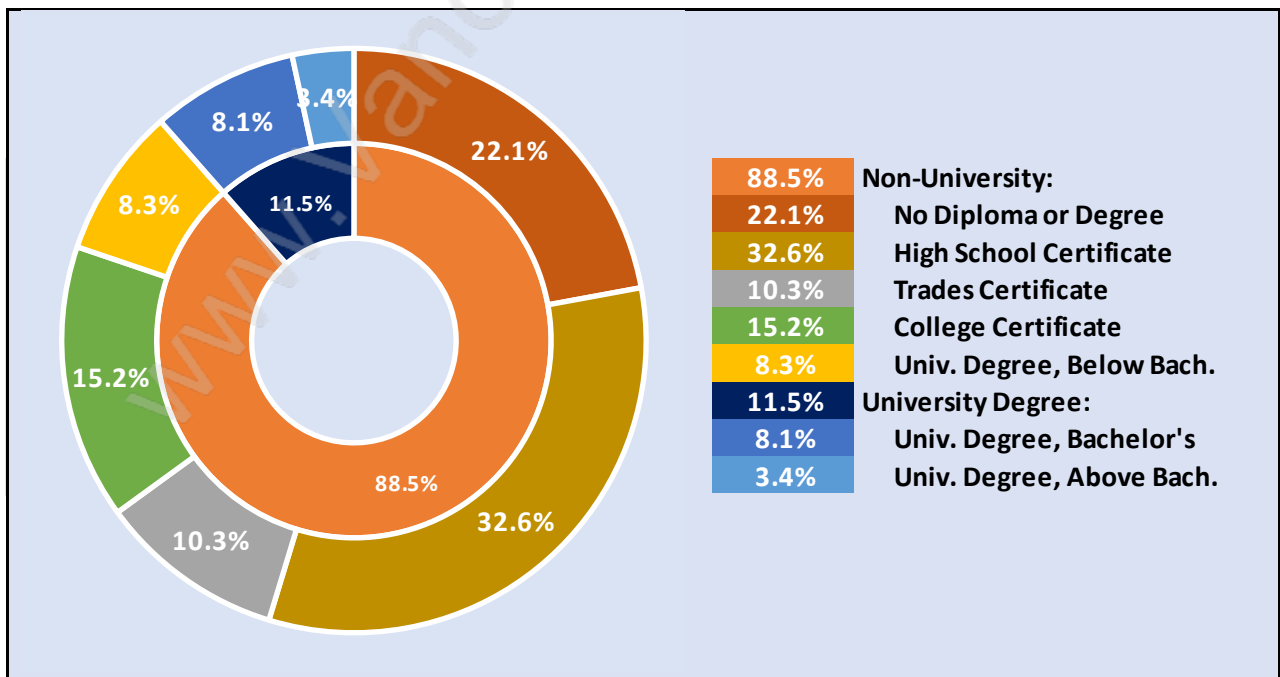

Royal Heights

Population Trends in Royal Heights

Population by Age in Royal Heights

Population Age 15+ by Income Status in Royal Heights

Total Population Age 15 - 3,348

Households by Income in Royal Heights

Total Number of Households - 1,269 / Average Household Income - \$105,257

Families in Royal Heights

Average Persons per Family - 3.5

Children at Home in Royal Heights

Total Number of Children at Home - 1,362

Family Structure in Royal Heights

Total Number of Families - 992 / Average Persons per Family - 3.5

Households by Household Size in Royal Heights

Total Number of Households - 1,269

Dwellings in Royal Heights

Population Age 15+ in Royal Heights

Labour Force by Occupation in Royal Heights

Labour Force Participation in Royal Heights

Travel To Work in (from) Royal Heights

Occupied Dwellings by Structure Type in Royal Heights