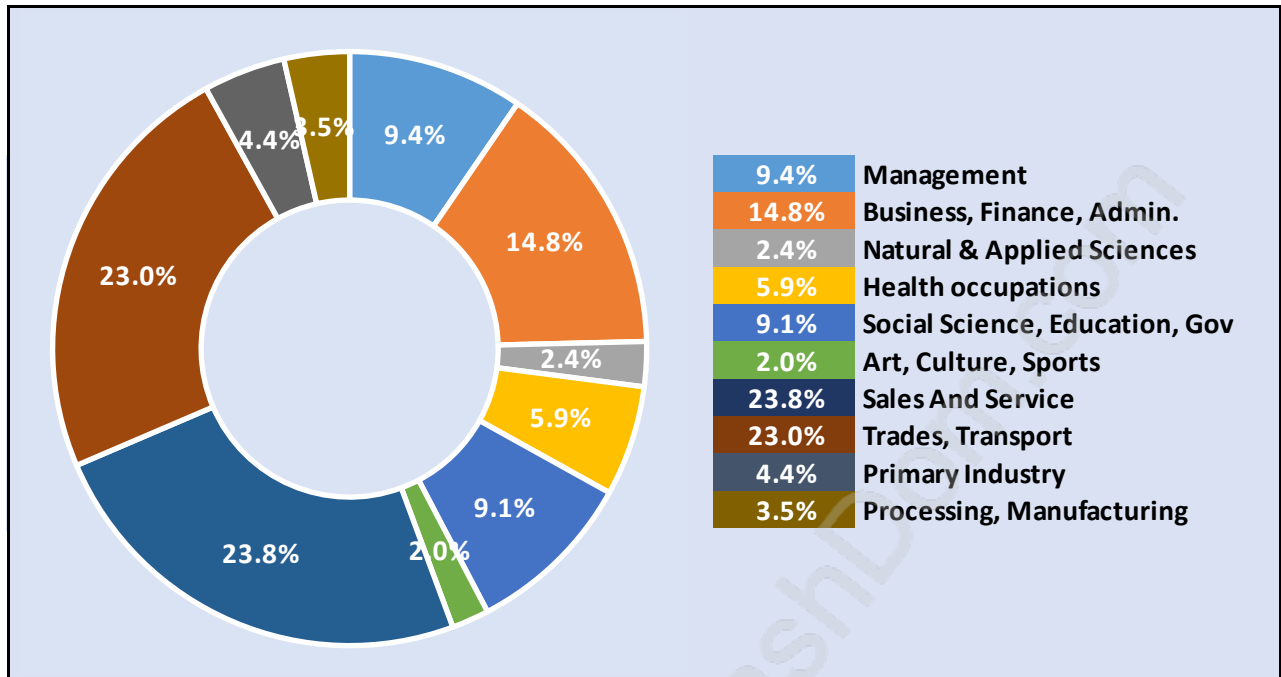

Royal Heights

Population Trends in Royal Heights

Population by Age in Royal Heights

Population Age 15+ by Income Status in Royal Heights

Total Population Age 15 - 3,348

Households by Income in Royal Heights

Total Number of Households - 1,269 / Average Household Income - \$105,257

Families in Royal Heights

Average Persons per Family - 3.5

Children at Home in Royal Heights

Total Number of Children at Home - 1,362

Family Structure in Royal Heights

Total Number of Families - 992 / Average Persons per Family - 3.5

Households by Household Size in Royal Heights

Total Number of Households - 1,269

Dwellings in Royal Heights

Population Age 15+ in Royal Heights

Labour Force by Occupation in Royal Heights

Labour Force Participation in Royal Heights

Travel To Work in (from) Royal Heights

Occupied Dwellings by Structure Type in Royal Heights