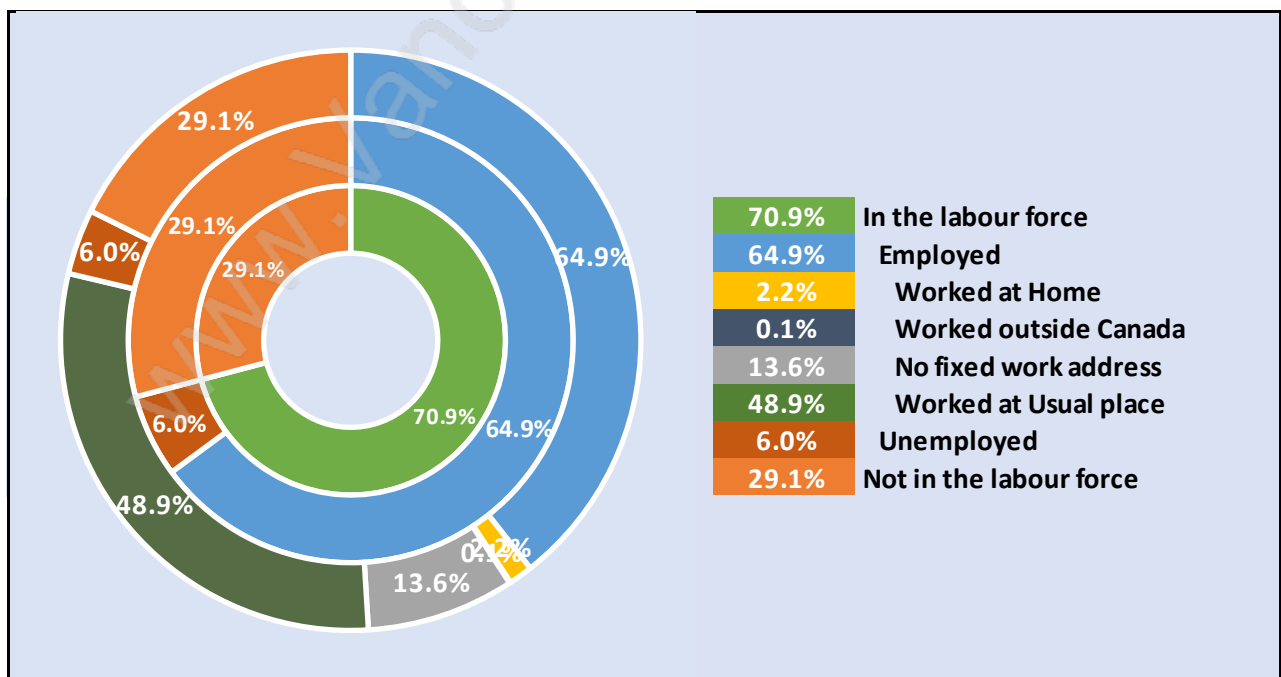

Total Number of Households - 1,269 / Average Household Income - \$105,257

Families in Royal Heights

Average Persons per Family - 3.5

Children at Home in Royal Heights

Total Number of Children at Home - 1,362

Family Structure in Royal Heights

Total Number of Families - 992 / Average Persons per Family - 3.5

Households by Household Size in Royal Heights

Total Number of Households - 1,269

Dwellings in Royal Heights

Population Age 15+ in Royal Heights

Labour Force by Occupation in Royal Heights

Labour Force Participation in Royal Heights

Travel To Work in (from) Royal Heights

Occupied Dwellings by Structure Type in Royal Heights