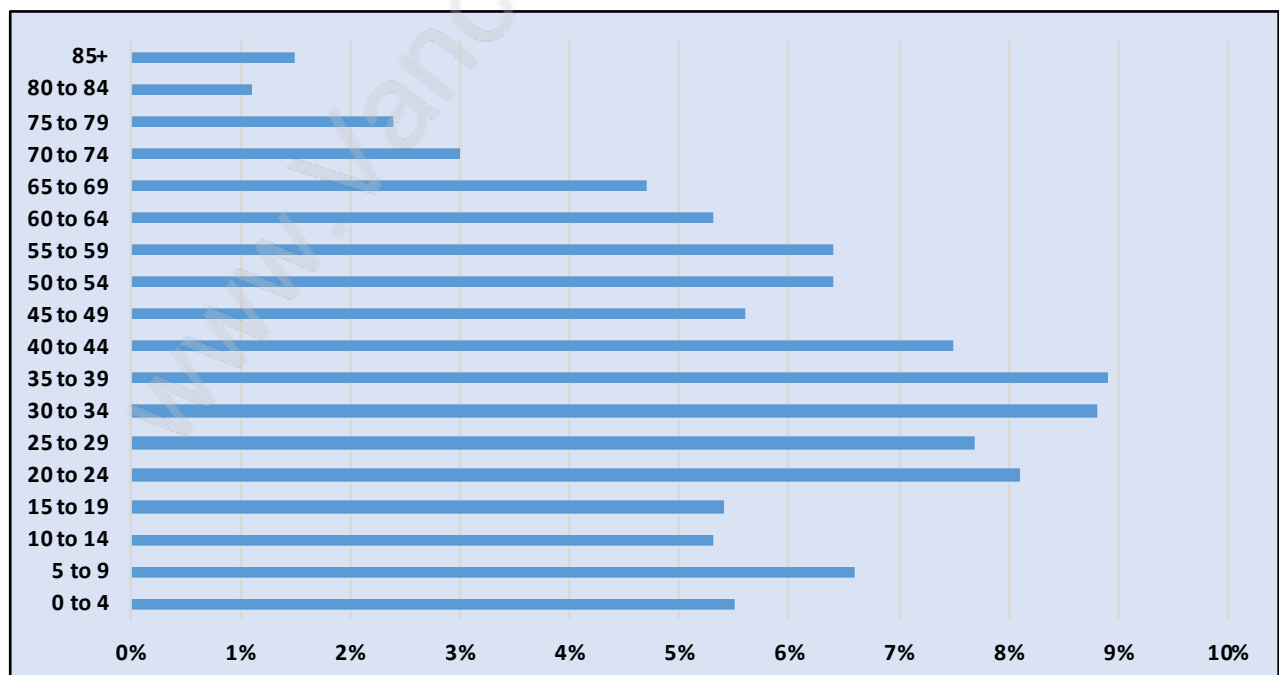

Royal Heights

Population Trends in Royal Heights

Population by Age in Royal Heights

Population Age 15+ by Income Status in Royal Heights

Total Population Age 15 - 3,348

Households by Income in Royal Heights

Total Number of Households - 1,269 / Average Household Income - \$105,257

Families in Royal Heights

Average Persons per Family - 3.5

Children at Home in Royal Heights

Total Number of Children at Home - 1,362

Family Structure in Royal Heights

Total Number of Families - 992 / Average Persons per Family - 3.5

Households by Household Size in Royal Heights

Total Number of Households - 1,269

Dwellings in Royal Heights

Population Age 15+ in Royal Heights

Labour Force by Occupation in Royal Heights

Labour Force Participation in Royal Heights

Travel To Work in (from) Royal Heights

Occupied Dwellings by Structure Type in Royal Heights