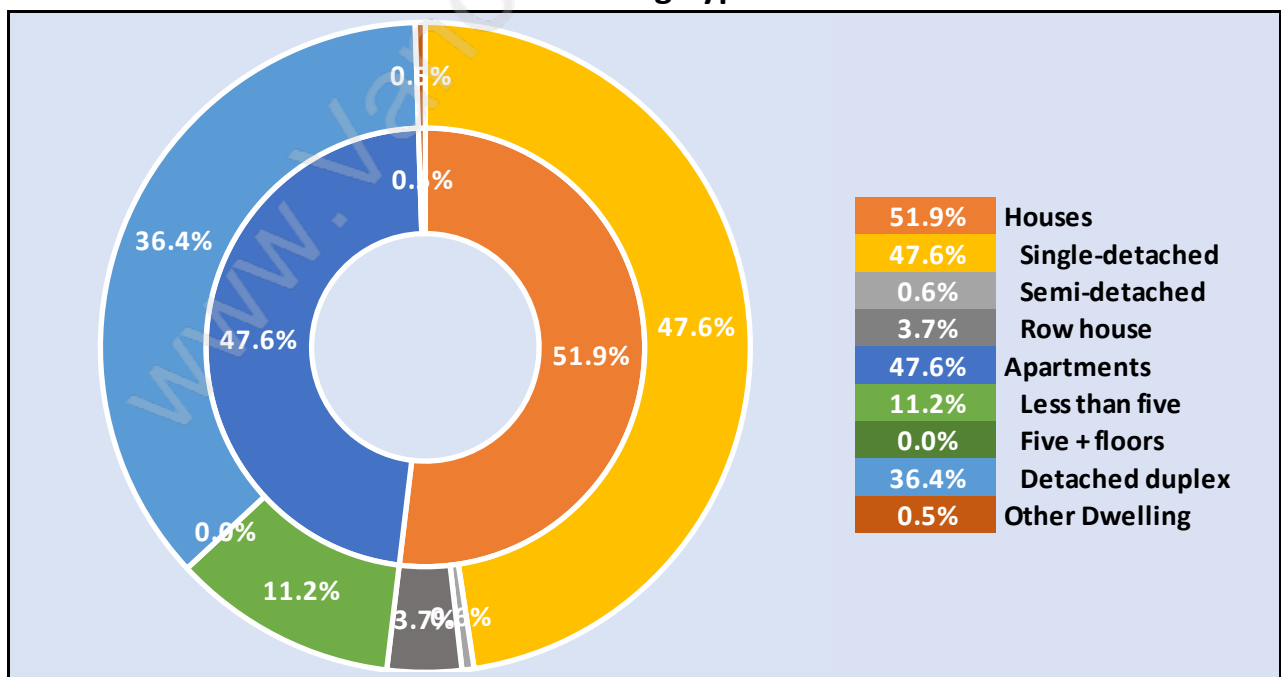

Total Number of Households - 1,269 / Average Household Income - \$105,257

Families in Royal Heights

Average Persons per Family - 3.5

Children at Home in Royal Heights

Total Number of Children at Home - 1,362

Family Structure in Royal Heights

Total Number of Families - 992 / Average Persons per Family - 3.5

Households by Household Size in Royal Heights

Total Number of Households - 1,269

Dwellings in Royal Heights

Population Age 15+ in Royal Heights

Labour Force by Occupation in Royal Heights

Labour Force Participation in Royal Heights

Travel To Work in (from) Royal Heights

Occupied Dwellings by Structure Type in Royal Heights

Dominant Bulding Type - Houses

Private Dwellings by Period of Construction in Royal Heights

Dominant Period of Construction - 1961-1980

Population by Religion in Royal Heights

Population by Home Languages in Royal Heights