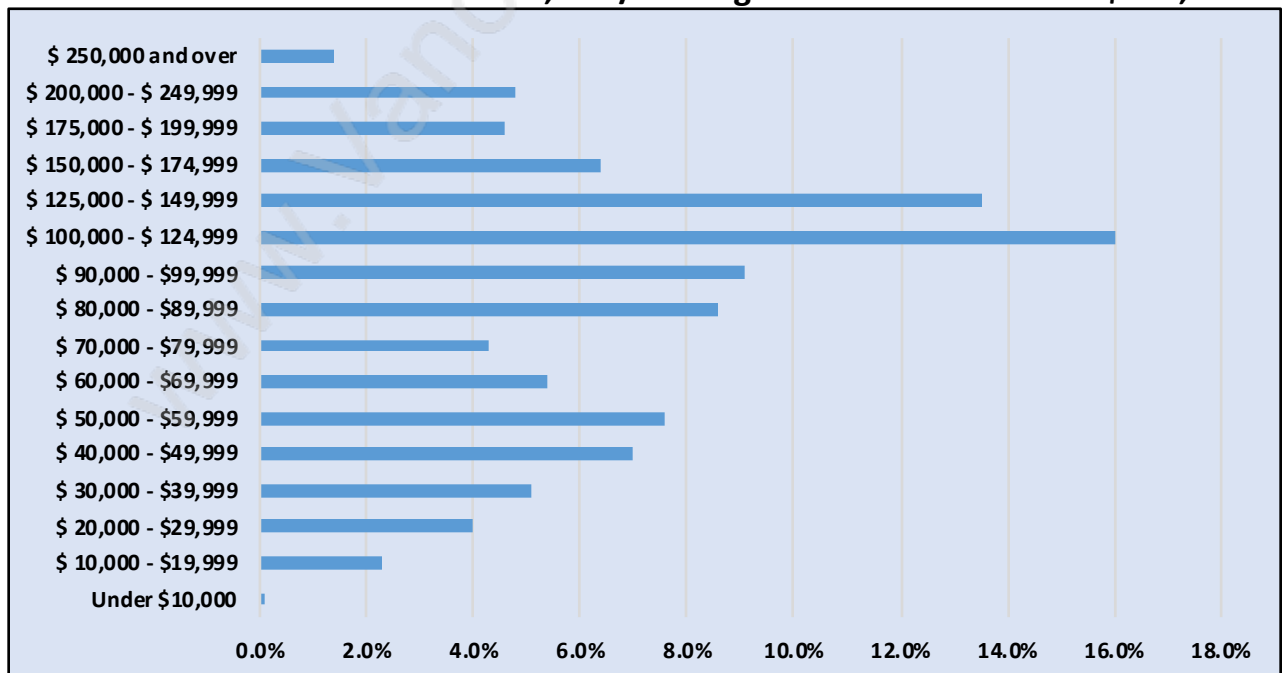

Royal Heights

Population Trends in Royal Heights

Population by Age in Royal Heights

Population Age 15+ by Income Status in Royal Heights

Total Population Age 15 - 3,348

Households by Income in Royal Heights

Total Number of Households - 1,269 / Average Household Income - \$105,257

Families in Royal Heights

Average Persons per Family - 3.5

Children at Home in Royal Heights

Total Number of Children at Home - 1,362

Family Structure in Royal Heights

Total Number of Families - 992 / Average Persons per Family - 3.5

Households by Household Size in Royal Heights

Total Number of Households - 1,269

Dwellings in Royal Heights