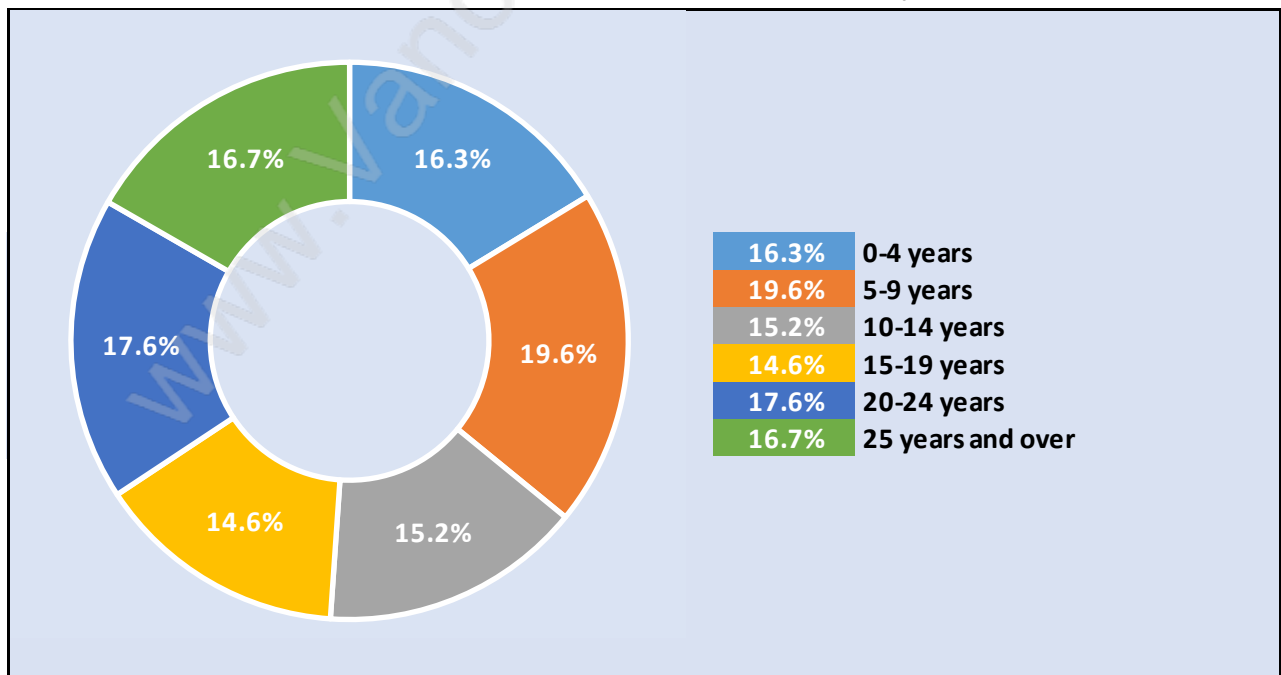

Royal Heights

Population Trends in Royal Heights

Population by Age in Royal Heights

Population Age 15+ by Income Status in Royal Heights

Total Population Age 15 - 3,348

Households by Income in Royal Heights

Total Number of Households - 1,269 / Average Household Income - \$105,257

Families in Royal Heights

Average Persons per Family - 3.5

Children at Home in Royal Heights

Total Number of Children at Home - 1,362

Family Structure in Royal Heights

Total Number of Families - 992 / Average Persons per Family - 3.5

Households by Household Size in Royal Heights

Total Number of Households - 1,269

Dwellings in Royal Heights

Population Age 15+ in Royal Heights

Labour Force by Occupation in Royal Heights

Labour Force Participation in Royal Heights

Travel To Work in (from) Royal Heights

Occupied Dwellings by Structure Type in Royal Heights