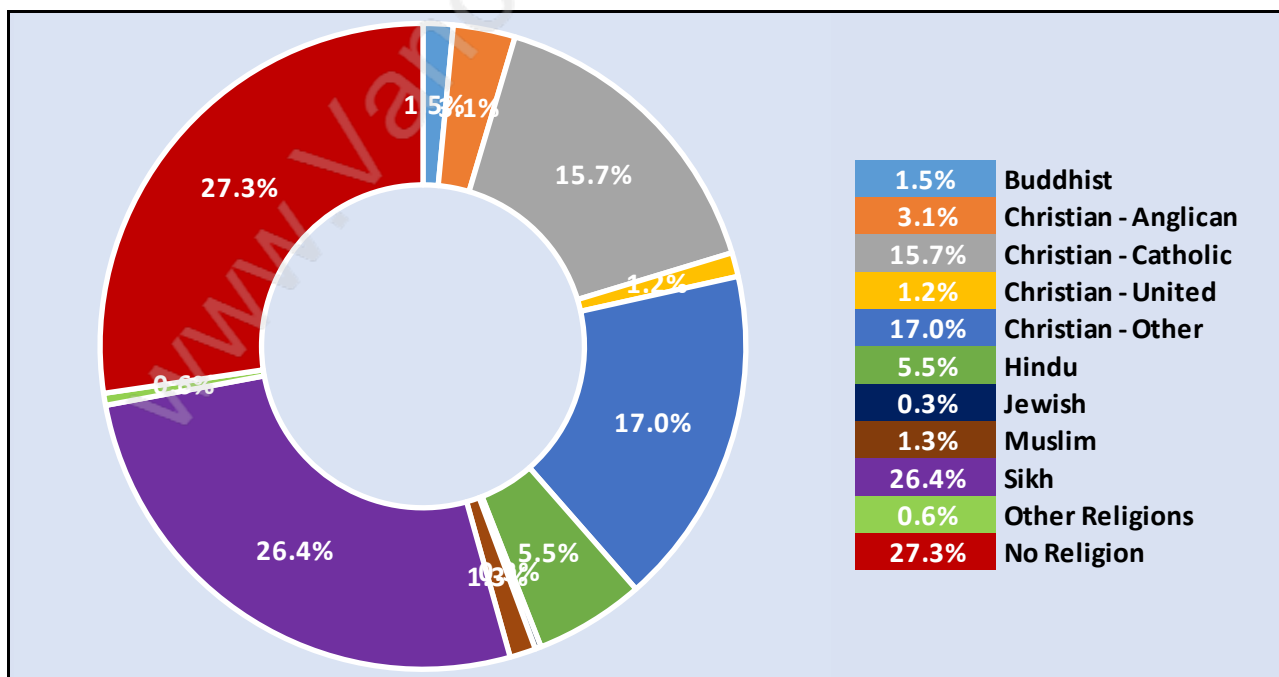

Population Age 15+ in Royal Heights

Labour Force by Occupation in Royal Heights

Labour Force Participation in Royal Heights

Travel To Work in (from) Royal Heights

Occupied Dwellings by Structure Type in Royal Heights

Dominant Bulding Type - Houses

Private Dwellings by Period of Construction in Royal Heights

Dominant Period of Construction - 1961-1980

Population by Religion in Royal Heights

Population by Home Languages in Royal Heights