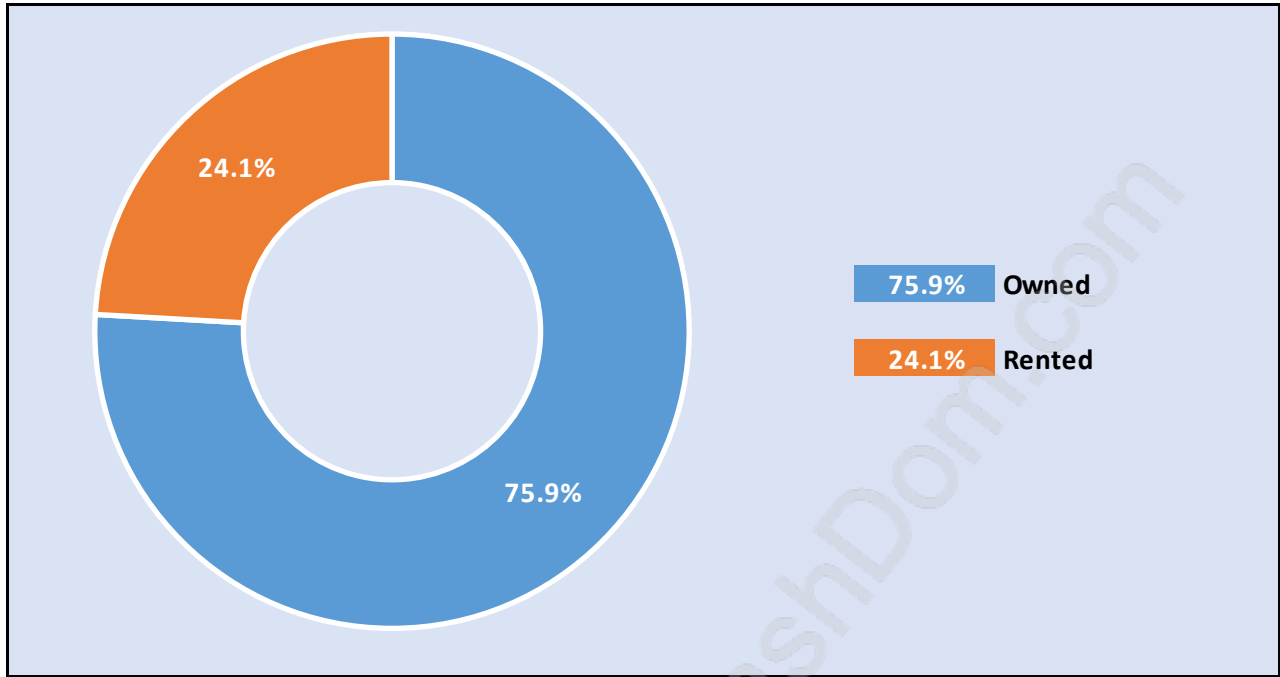

Royal Heights

Population Trends in Royal Heights

Population by Age in Royal Heights

Population Age 15+ by Income Status in Royal Heights

Total Population Age 15 - 3,348

Households by Income in Royal Heights

Total Number of Households - 1,269 / Average Household Income - \$105,257

Families in Royal Heights

Average Persons per Family - 3.5

Children at Home in Royal Heights

Total Number of Children at Home - 1,362

Family Structure in Royal Heights

Total Number of Families - 992 / Average Persons per Family - 3.5

Households by Household Size in Royal Heights

Total Number of Households - 1,269

Dwellings in Royal Heights

Population Age 15+ in Royal Heights

Labour Force by Occupation in Royal Heights

Labour Force Participation in Royal Heights

Travel To Work in (from) Royal Heights

Occupied Dwellings by Structure Type in Royal Heights