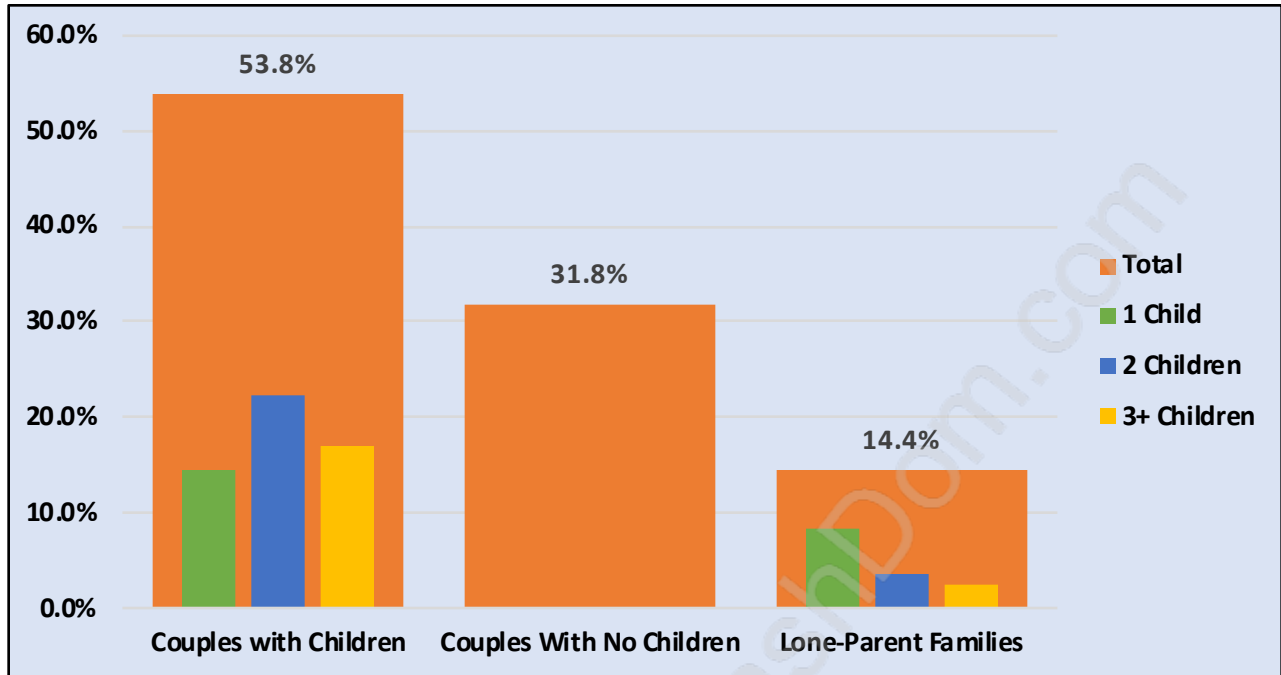

Royal Heights

Population Trends in Royal Heights

Population by Age in Royal Heights

Population Age 15+ by Income Status in Royal Heights

Total Population Age 15 - 3,348

Households by Income in Royal Heights

Total Number of Households - 1,269 / Average Household Income - \$105,257

Families in Royal Heights

Average Persons per Family - 3.5

Children at Home in Royal Heights

Total Number of Children at Home - 1,362

Family Structure in Royal Heights

Total Number of Families - 992 / Average Persons per Family - 3.5

Households by Household Size in Royal Heights

Total Number of Households - 1,269

Dwellings in Royal Heights

Population Age 15+ in Royal Heights

Labour Force by Occupation in Royal Heights

Labour Force Participation in Royal Heights

Travel To Work in (from) Royal Heights

Occupied Dwellings by Structure Type in Royal Heights