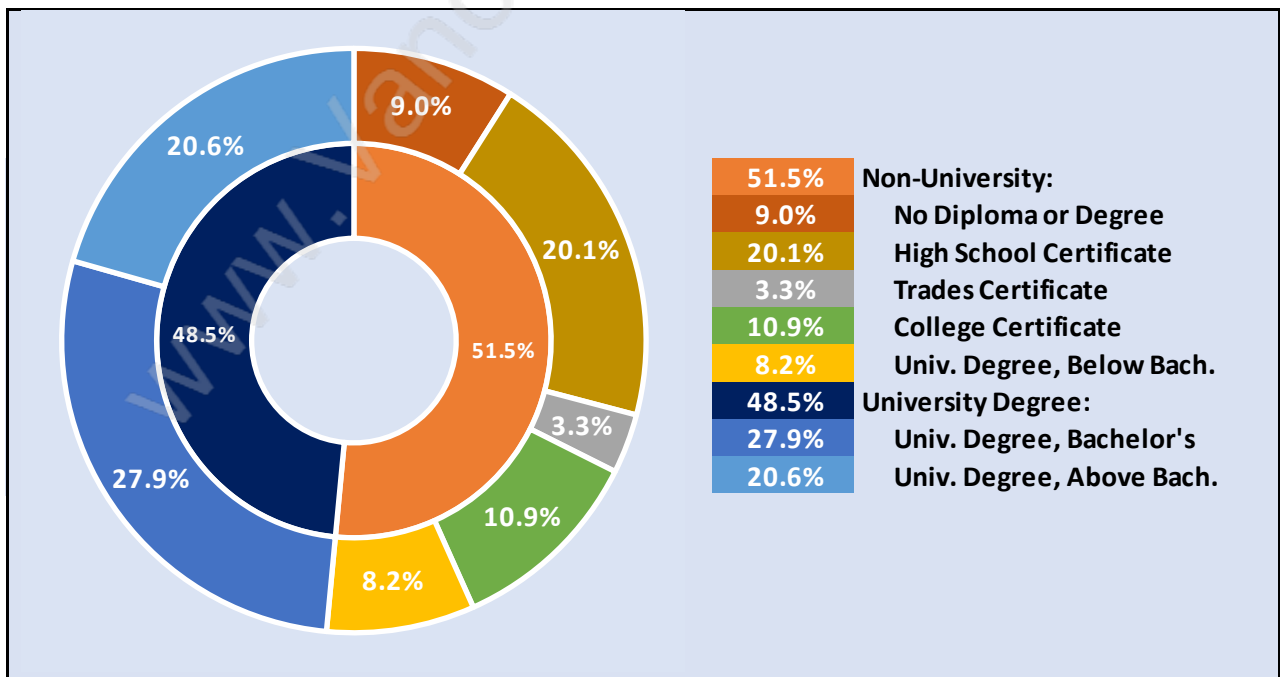

## Family Structure in SW Marine

Total Number of Families - 970 / Average Persons per Family - 3.2

## Households by Household Size in SW Marine

Total Number of Households - 1,237

## Population Age 15+ in SW Marine