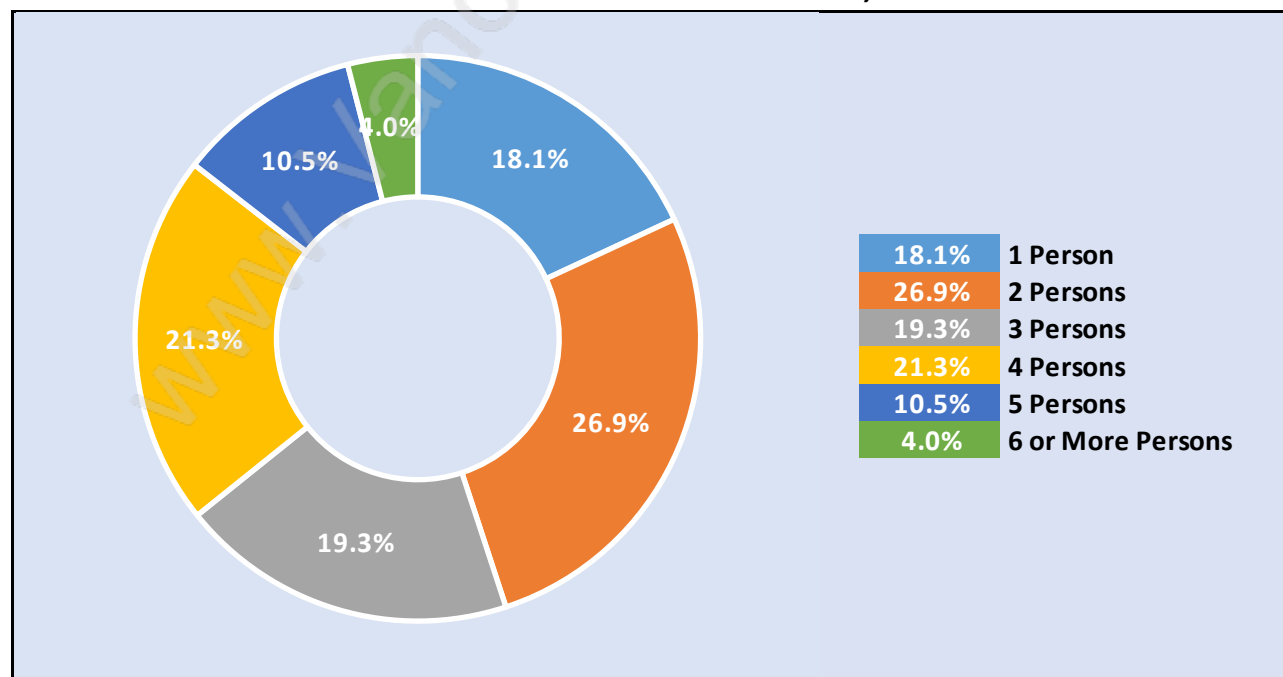

Households by Household Size in SW Marine

Total Number of Households - 1,237