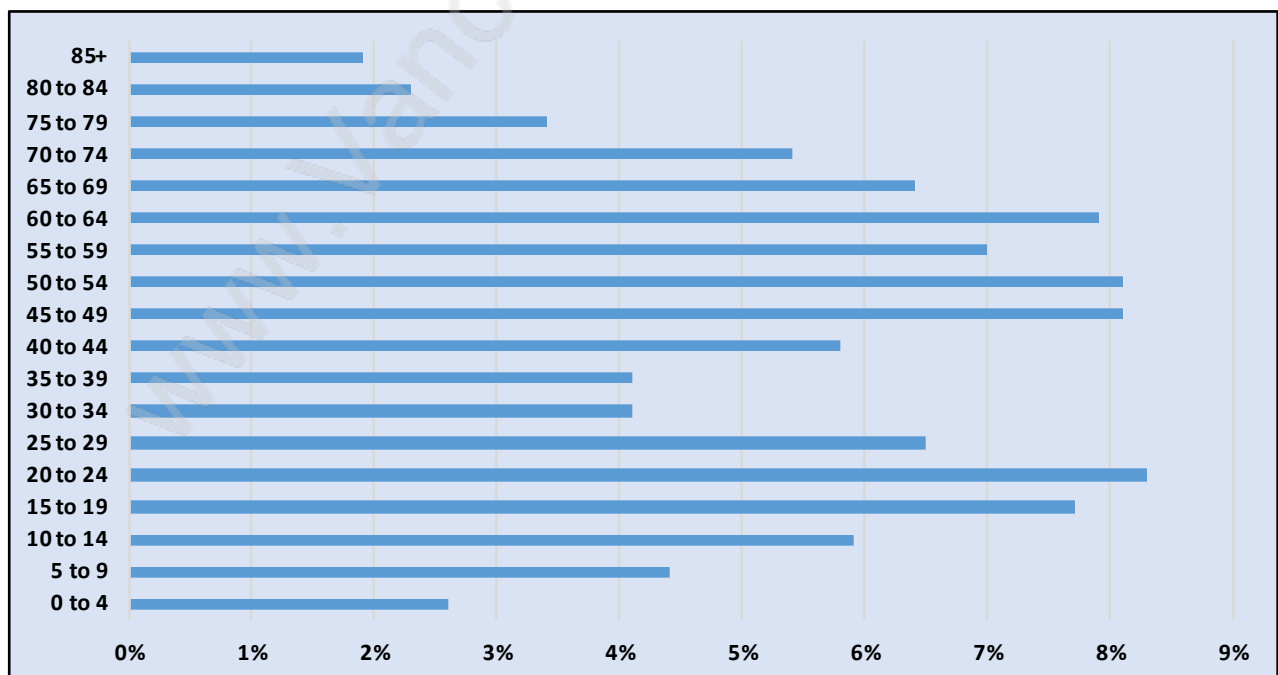

## Population Trends in SW Marine

## Population by Age in SW Marine

## Population Age 15+ by Income Status in SW Marine

Total Population Age 15 - 3,220