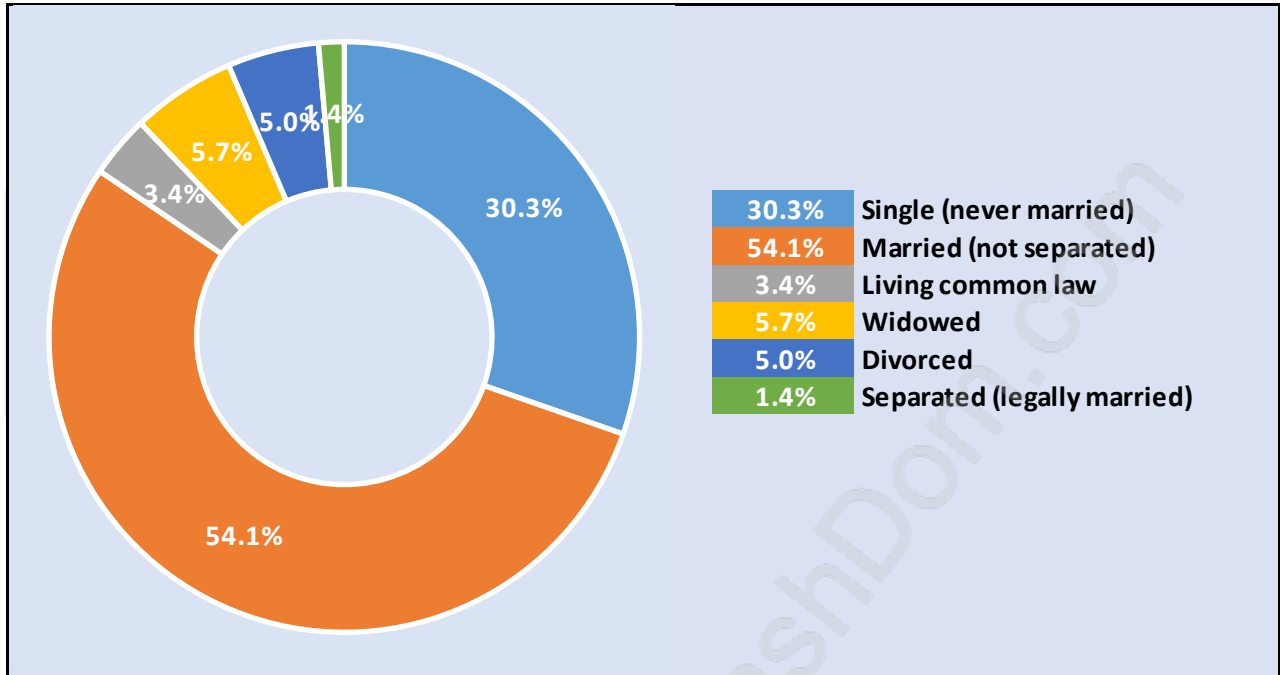

Families in SW Marine

Average Persons per Family - 3.2