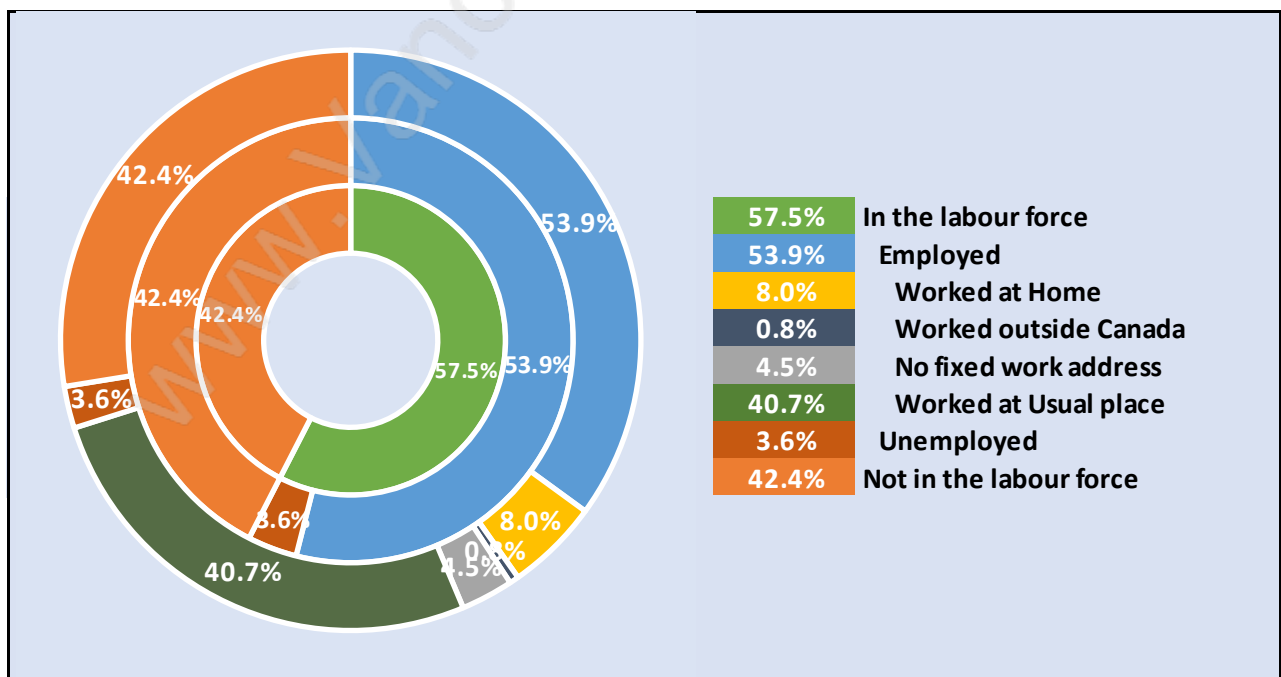

Labour Force Participation in SW Marine