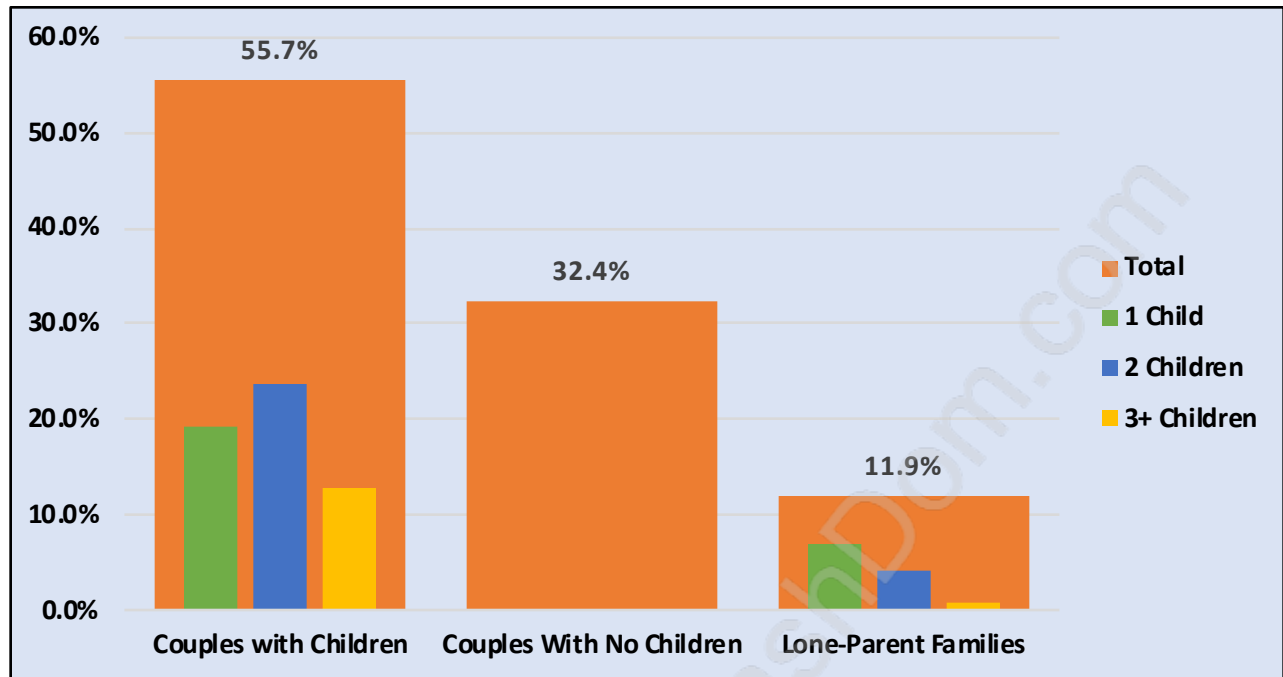

Family Structure in SW Marine

Total Number of Families - 970 / Average Persons per Family - 3.2