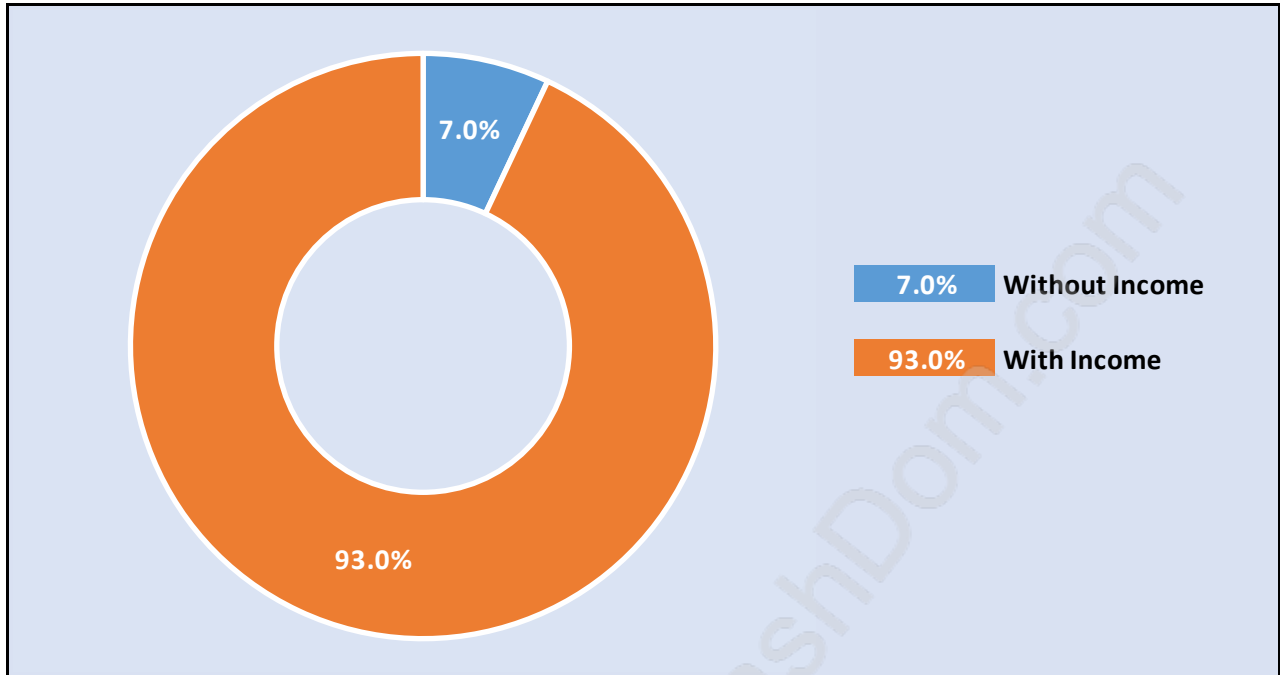

## Population Trends in SW Marine

## Population by Age in SW Marine

## Population Age 15+ by Income Status in SW Marine

Total Population Age 15 - 3,220