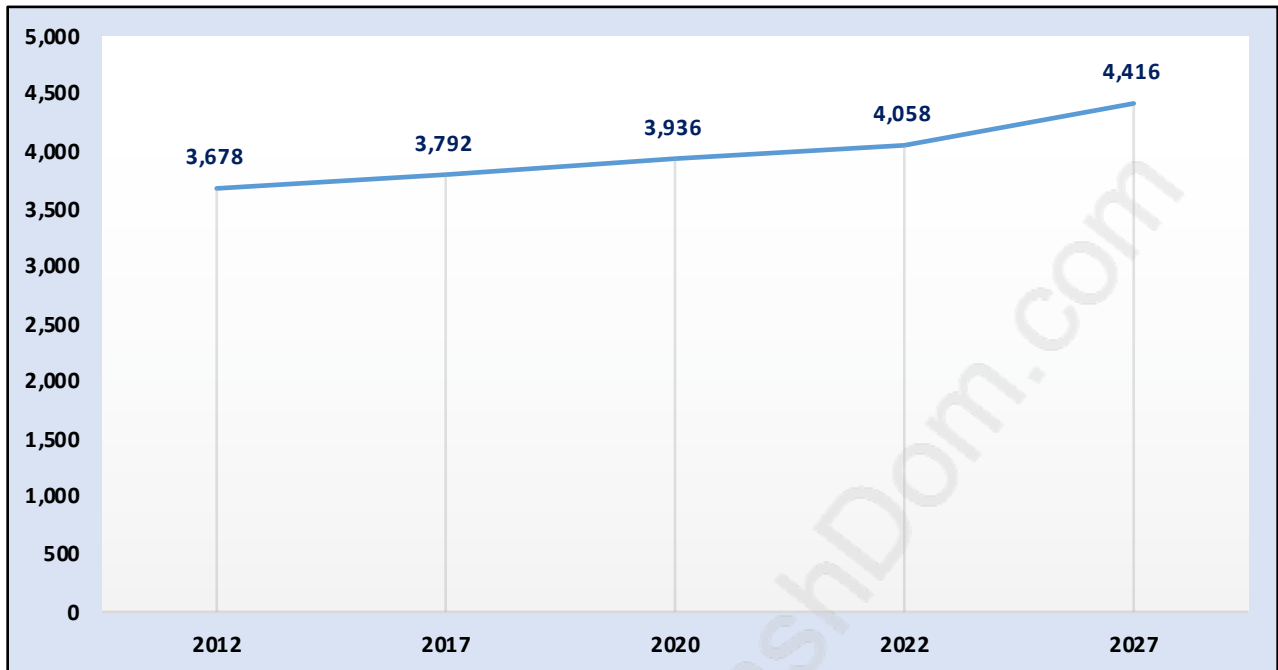

## Population Trends in SW Marine

## Population by Age in SW Marine

## Population Age 15+ by Income Status in SW Marine

Total Population Age 15 - 3,220