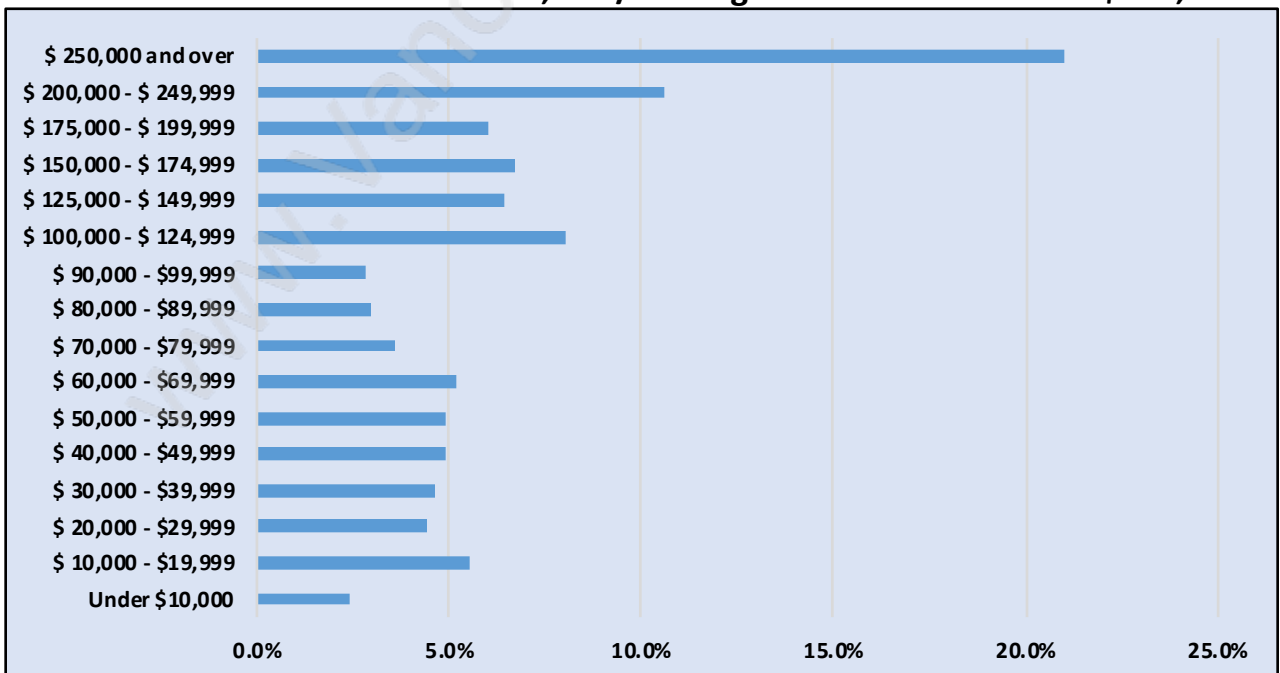

Households by Income in SW Marine

Total Number of Households - 1,237 / Average Household Income - $197,718