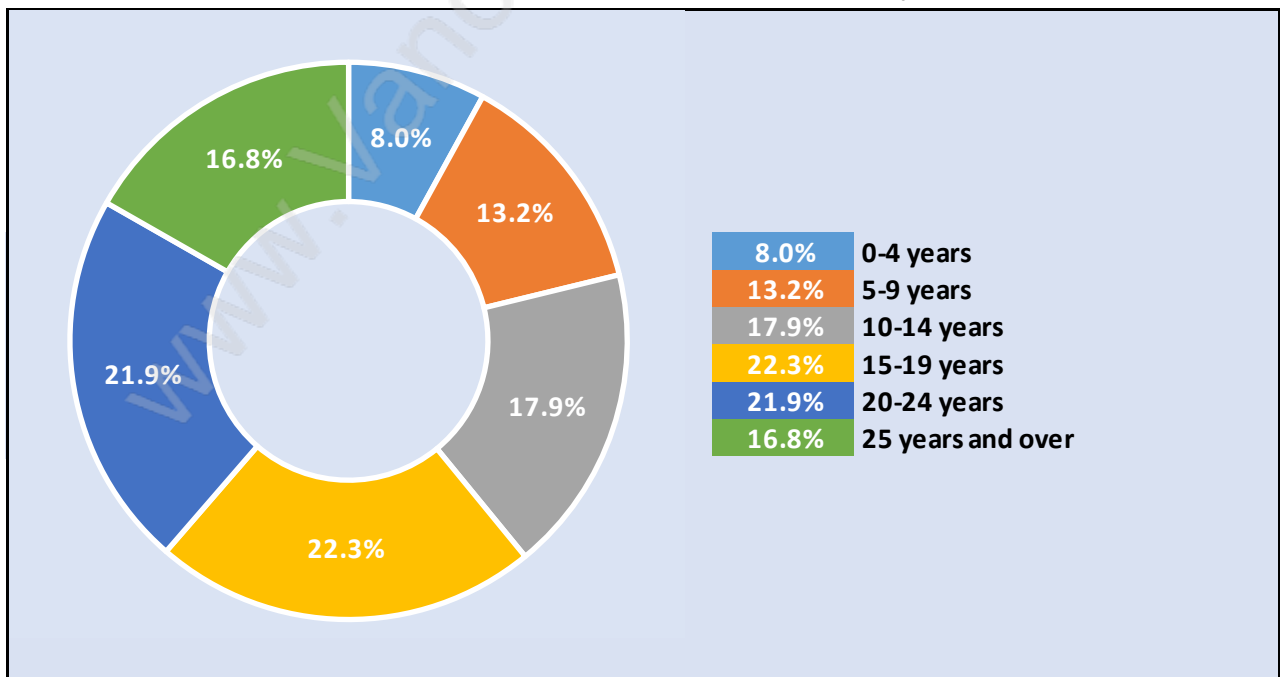

Children at Home in SW Marine

Total Number of Children at Home - 1,221