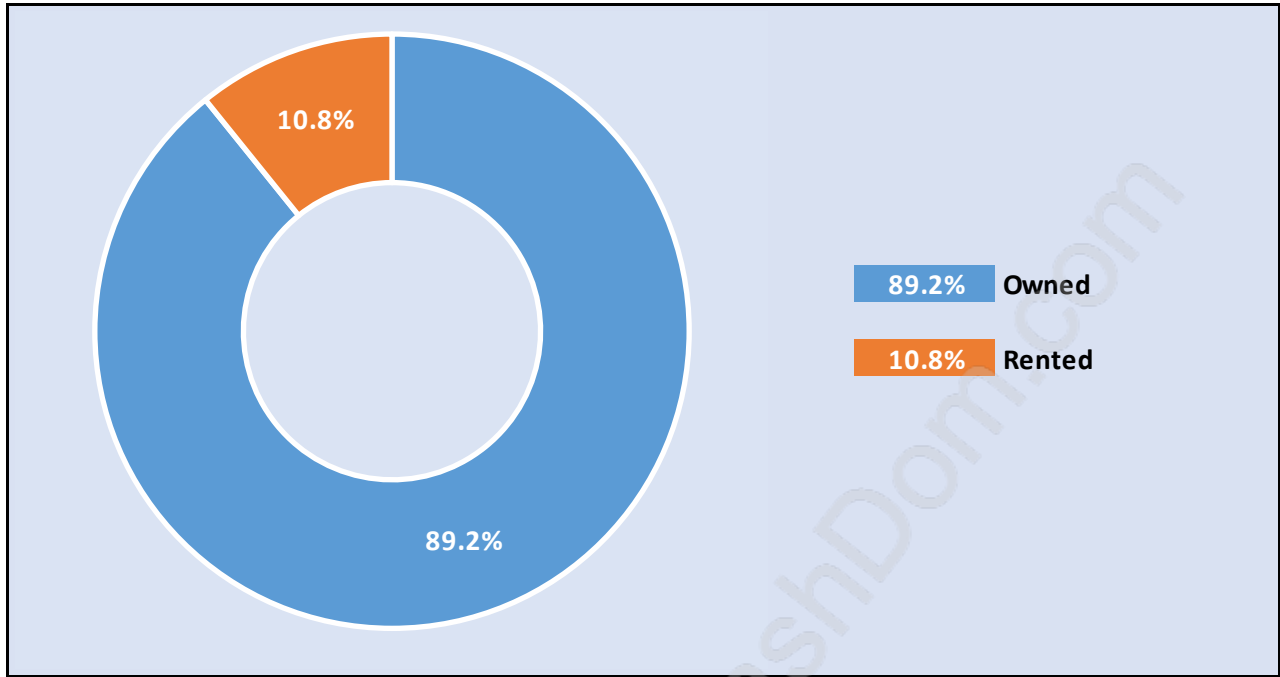

Dwellings in SW Marine