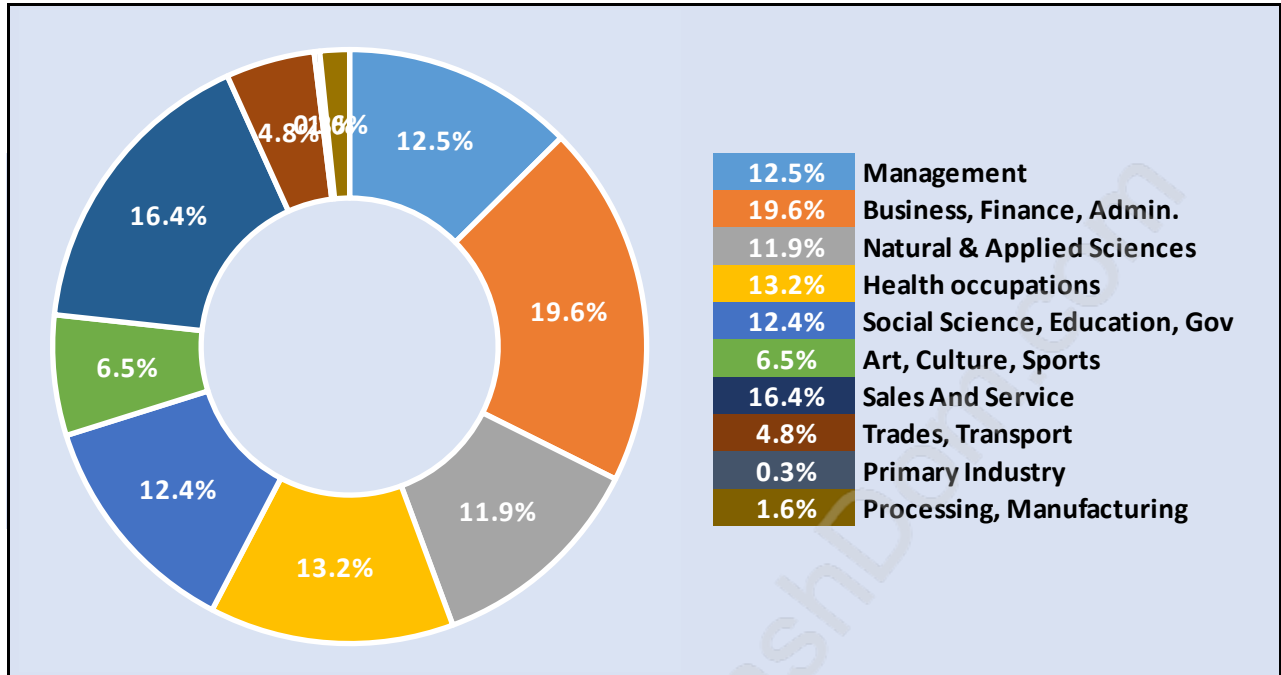

Labour Force by Occupation in SW Marine