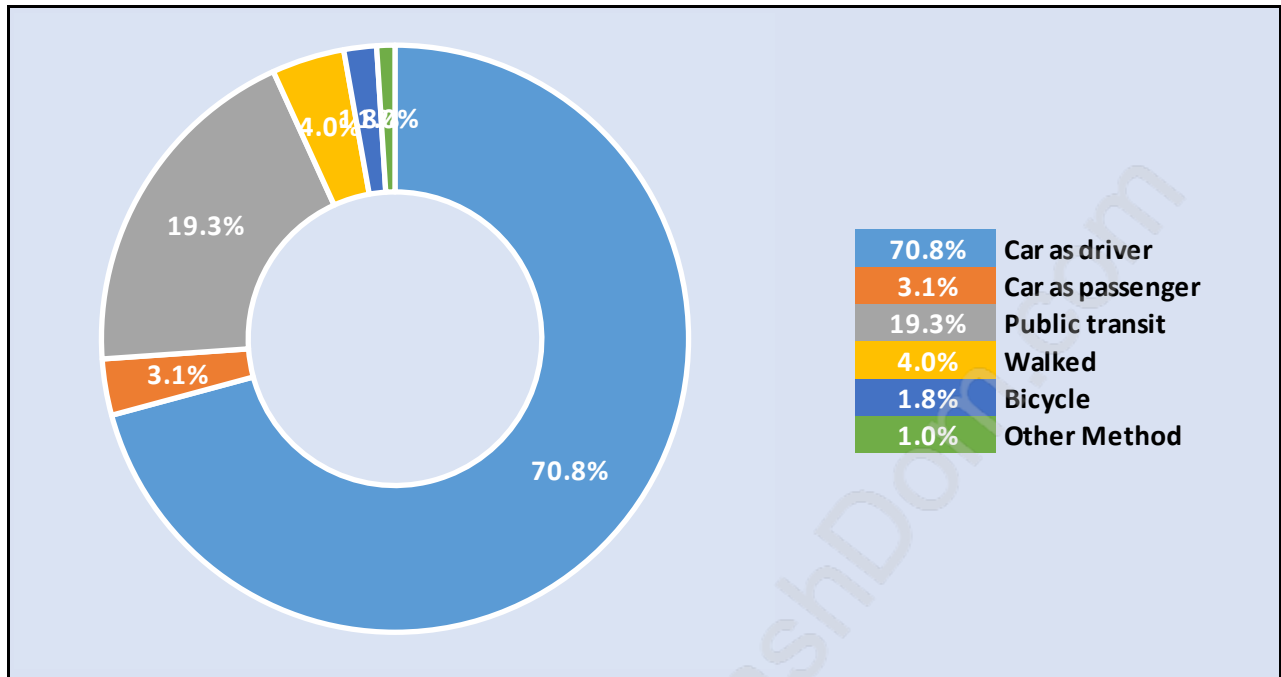

Travel To Work in (from) SW Marine