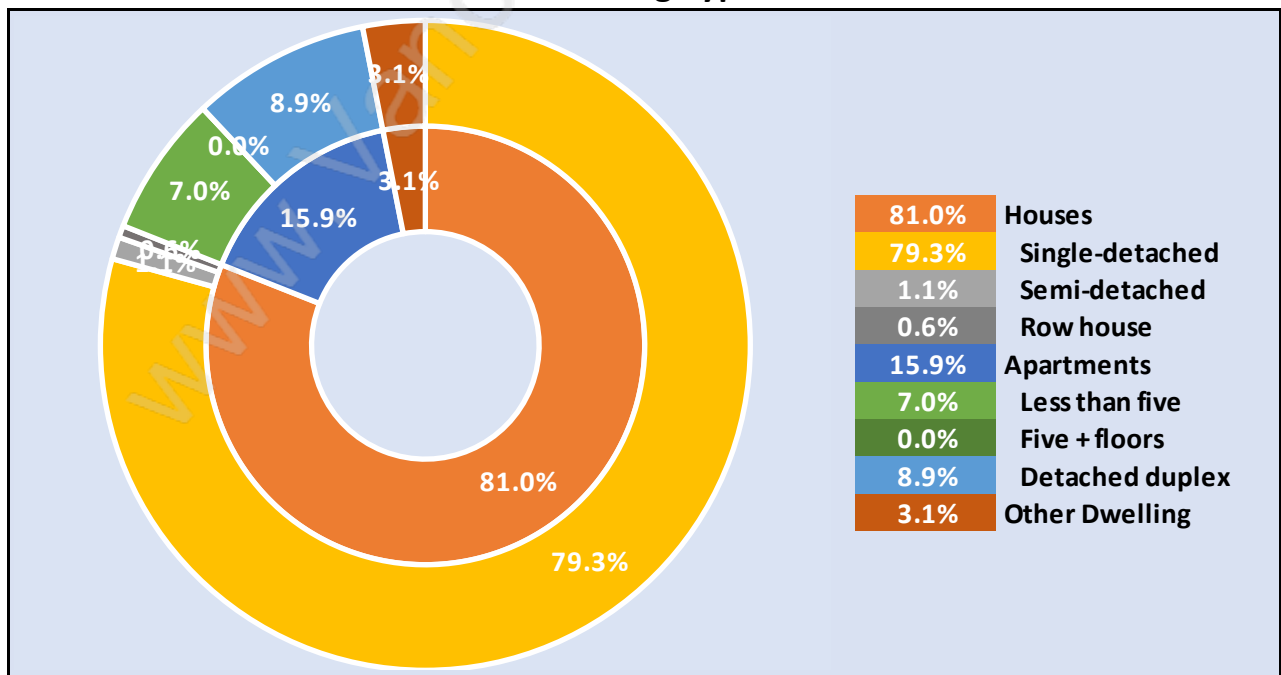

Salmon River

Population Trends in Salmon River

Population by Age in Salmon River

Population Age 15+ by Income Status in Salmon River

Total Population Age 15 - 8,839

Households by Income in Salmon River

Total Number of Households - 3,686 / Average Household Income - \$120,734

Families in Salmon River

Average Persons per Family - 3.1

Children at Home in Salmon River

Total Number of Children at Home - 3,009

Family Structure in Salmon River

Total Number of Families - 2,870 / Average Persons per Family - 3.1

Households by Household Size in Salmon River

Total Number of Households - 3,686

Dwellings in Salmon River

Population Age 15+ in Salmon River

Labour Force by Occupation in Salmon River

Labour Force Participation in Salmon River

Travel To Work in (from) Salmon River

Occupied Dwellings by Structure Type in Salmon River

Dominant Bulding Type - Houses

Private Dwellings by Period of Construction in Salmon River

Dominant Period of Construction - 1961-1980