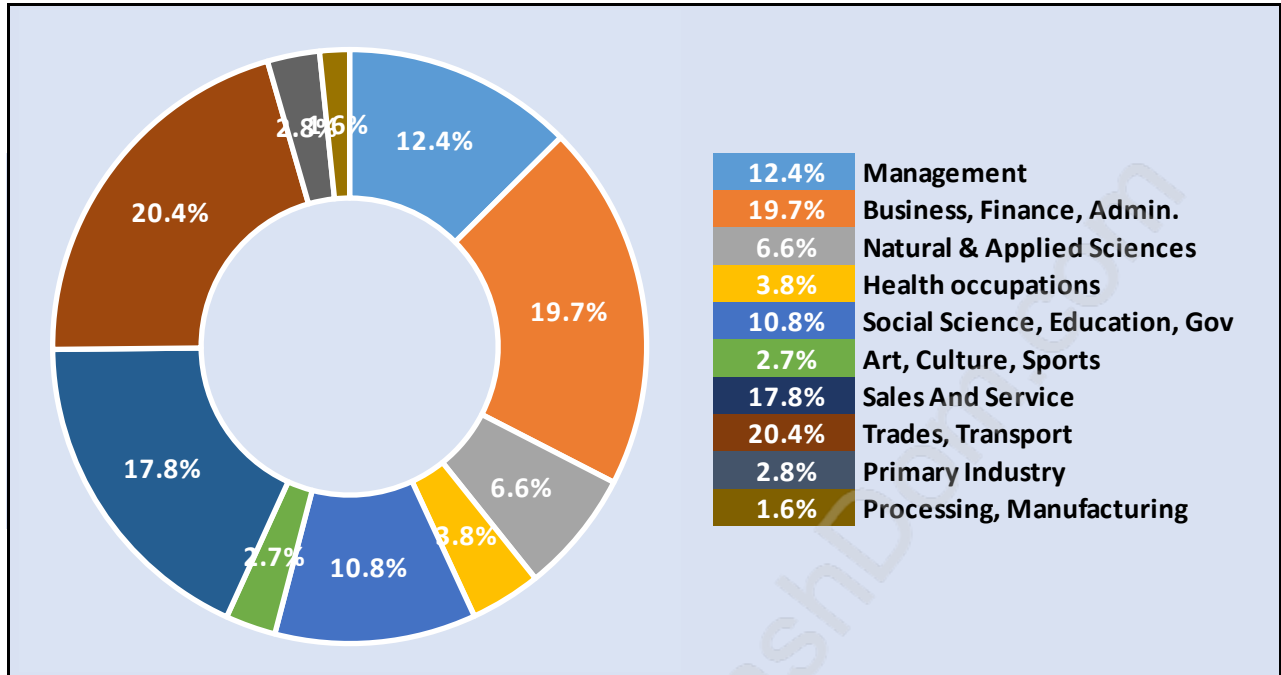

Salmon River

Population Trends in Salmon River

Population by Age in Salmon River

Population Age 15+ by Income Status in Salmon River

Total Population Age 15 - 8,839

Households by Income in Salmon River

Total Number of Households - 3,686 / Average Household Income - \$120,734

Households by Household Size in Salmon River

Total Number of Households - 3,686

Dwellings in Salmon River

Population Age 15+ in Salmon River

Labour Force by Occupation in Salmon River

Labour Force Participation in Salmon River