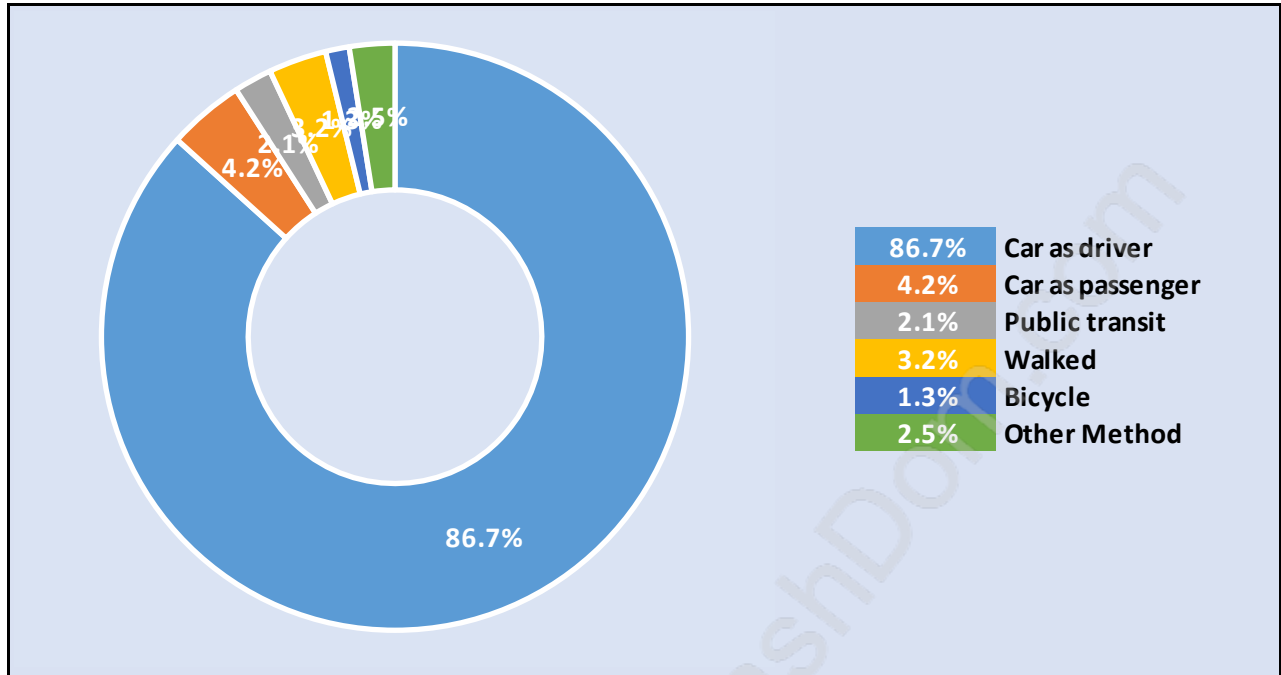

Salmon River

Population Trends in Salmon River

Population by Age in Salmon River

Population Age 15+ by Income Status in Salmon River

Total Population Age 15 - 8,839

Households by Income in Salmon River

Total Number of Households - 3,686 / Average Household Income - \$120,734

Families in Salmon River

Average Persons per Family - 3.1

Children at Home in Salmon River

Total Number of Children at Home - 3,009

Family Structure in Salmon River

Total Number of Families - 2,870 / Average Persons per Family - 3.1

Households by Household Size in Salmon River

Total Number of Households - 3,686

Dwellings in Salmon River

Population Age 15+ in Salmon River

Labour Force by Occupation in Salmon River

Labour Force Participation in Salmon River

Travel To Work in (from) Salmon River

Occupied Dwellings by Structure Type in Salmon River

Dominant Bulding Type - Houses

Private Dwellings by Period of Construction in Salmon River

Dominant Period of Construction - 1961-1980