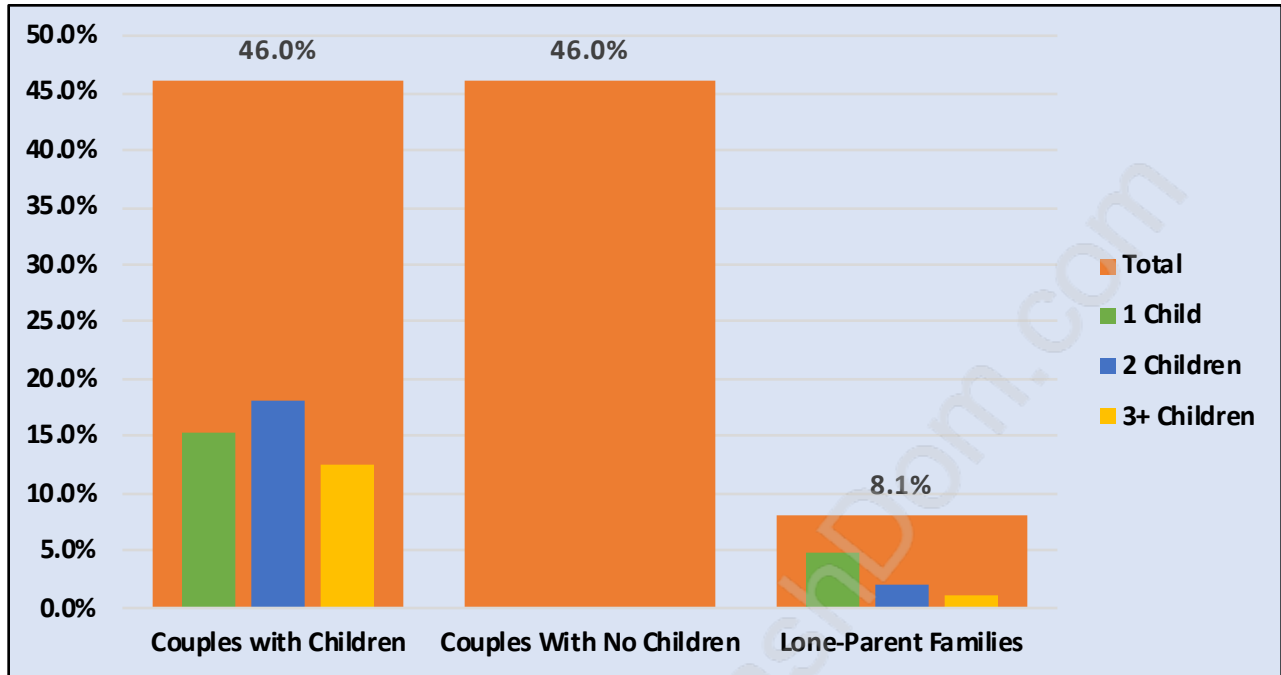

Salmon River

Population Trends in Salmon River

Population by Age in Salmon River

Population Age 15+ by Income Status in Salmon River

Total Population Age 15 - 8,839

Households by Income in Salmon River

Total Number of Households - 3,686 / Average Household Income - \$120,734

Families in Salmon River

Average Persons per Family - 3.1

Children at Home in Salmon River

Total Number of Children at Home - 3,009

Family Structure in Salmon River

Total Number of Families - 2,870 / Average Persons per Family - 3.1

Households by Household Size in Salmon River

Total Number of Households - 3,686

Dwellings in Salmon River

Population Age 15+ in Salmon River

Labour Force by Occupation in Salmon River

Labour Force Participation in Salmon River