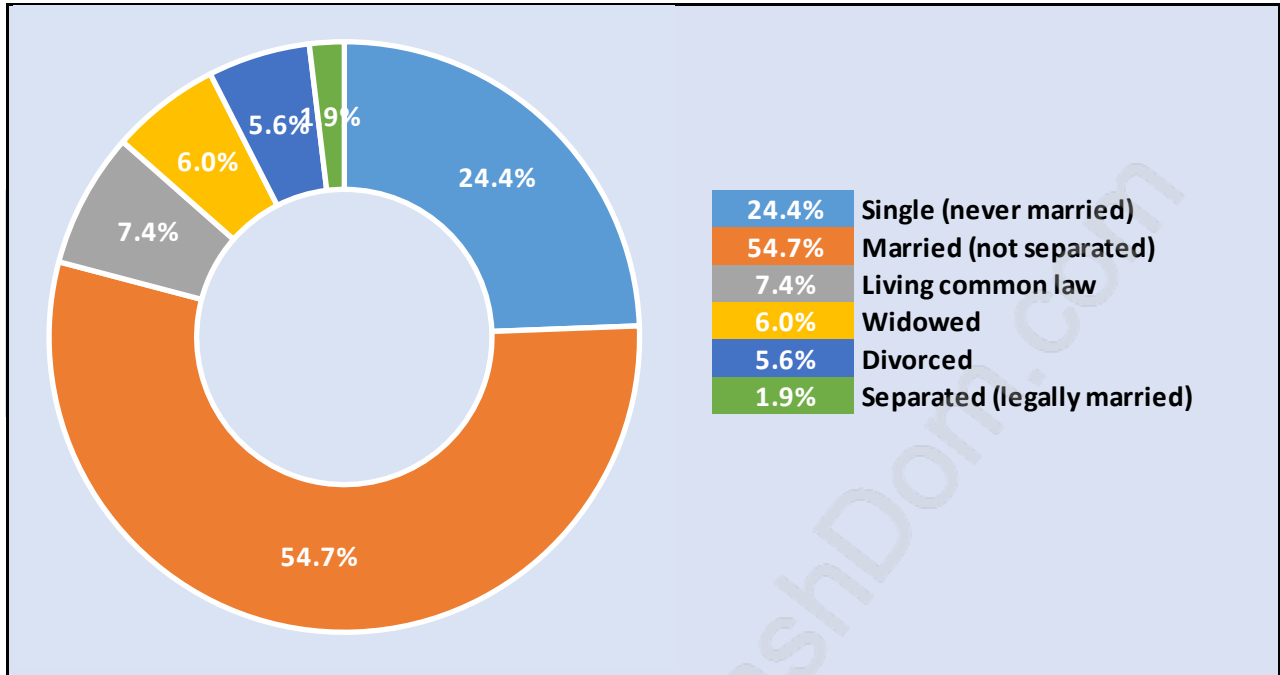

Salmon River

Population Trends in Salmon River

Population by Age in Salmon River

Population Age 15+ by Income Status in Salmon River

Total Population Age 15 - 8,839

Households by Income in Salmon River

Total Number of Households - 3,686 / Average Household Income - \$120,734

Families in Salmon River

Average Persons per Family - 3.1

Children at Home in Salmon River

Total Number of Children at Home - 3,009

Family Structure in Salmon River

Total Number of Families - 2,870 / Average Persons per Family - 3.1

Households by Household Size in Salmon River

Total Number of Households - 3,686

Dwellings in Salmon River

Population Age 15+ in Salmon River

Labour Force by Occupation in Salmon River

Labour Force Participation in Salmon River