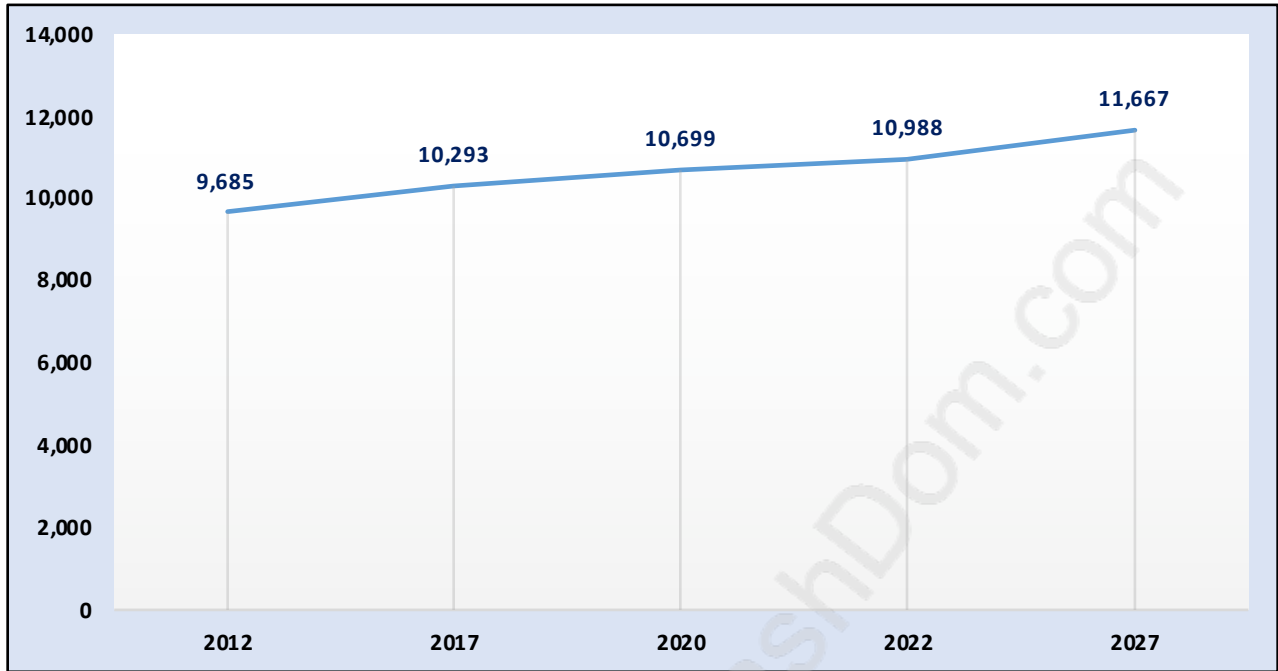

Salmon River

Population Trends in Salmon River

Population by Age in Salmon River

Population Age 15+ by Income Status in Salmon River

Total Population Age 15 - 8,839

Households by Income in Salmon River

Total Number of Households - 3,686 / Average Household Income - \$120,734

Families in Salmon River

Average Persons per Family - 3.1

Children at Home in Salmon River

Total Number of Children at Home - 3,009

Family Structure in Salmon River

Total Number of Families - 2,870 / Average Persons per Family - 3.1