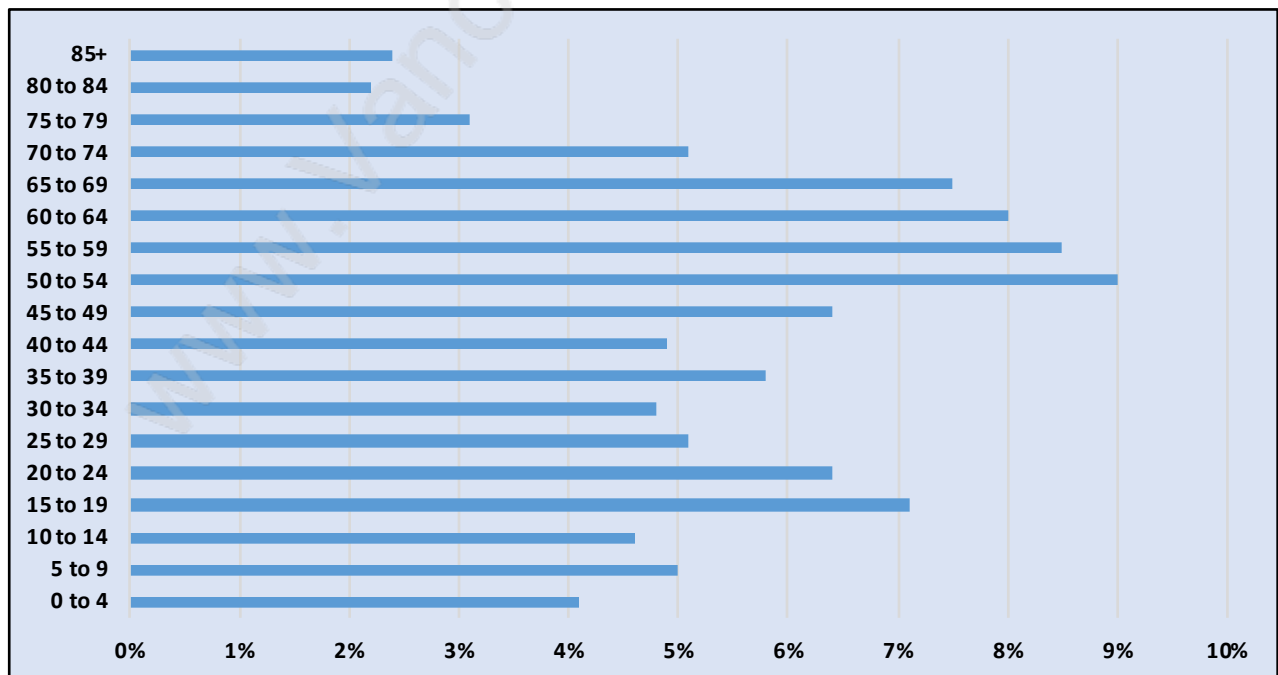

Salmon River

Population Trends in Salmon River

Population by Age in Salmon River

Population Age 15+ by Income Status in Salmon River

Total Population Age 15 - 8,839

Households by Income in Salmon River

Total Number of Households - 3,686 / Average Household Income - \$120,734

Families in Salmon River

Average Persons per Family - 3.1

Children at Home in Salmon River

Total Number of Children at Home - 3,009

Family Structure in Salmon River

Total Number of Families - 2,870 / Average Persons per Family - 3.1