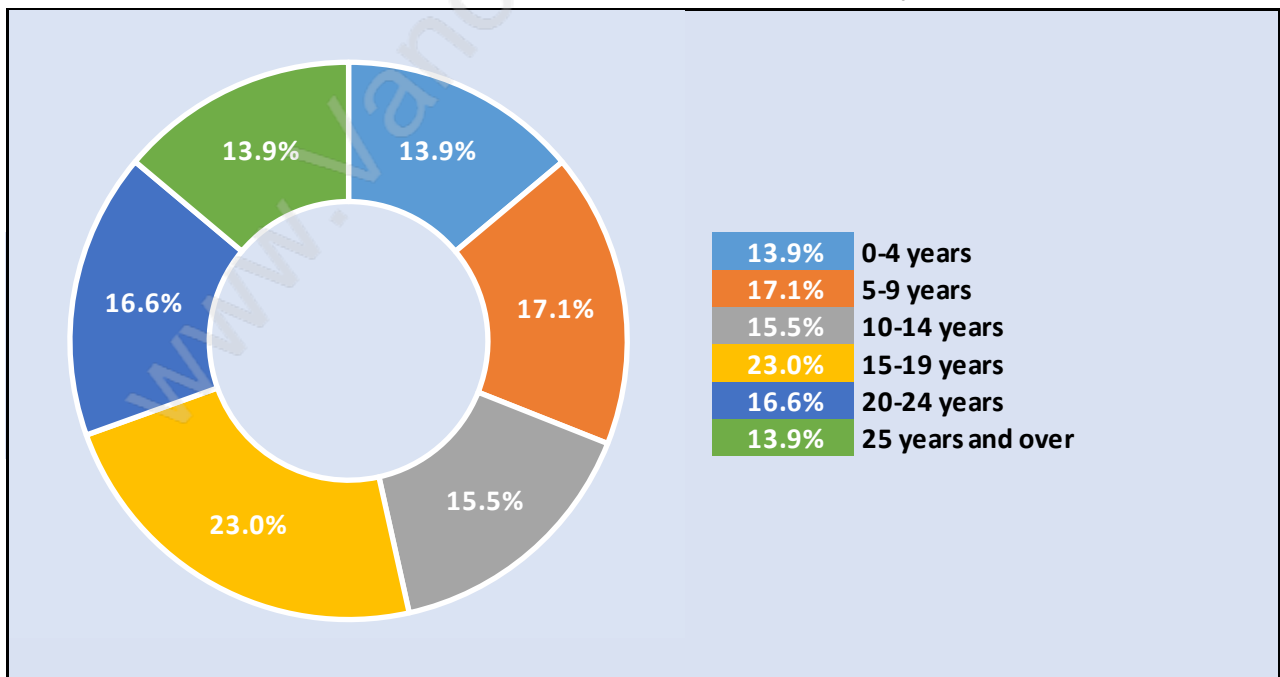

Salmon River

Population Trends in Salmon River

Population by Age in Salmon River

Population Age 15+ by Income Status in Salmon River

Total Population Age 15 - 8,839

Households by Income in Salmon River

Total Number of Households - 3,686 / Average Household Income - \$120,734

Families in Salmon River

Average Persons per Family - 3.1

Children at Home in Salmon River

Total Number of Children at Home - 3,009

Family Structure in Salmon River

Total Number of Families - 2,870 / Average Persons per Family - 3.1