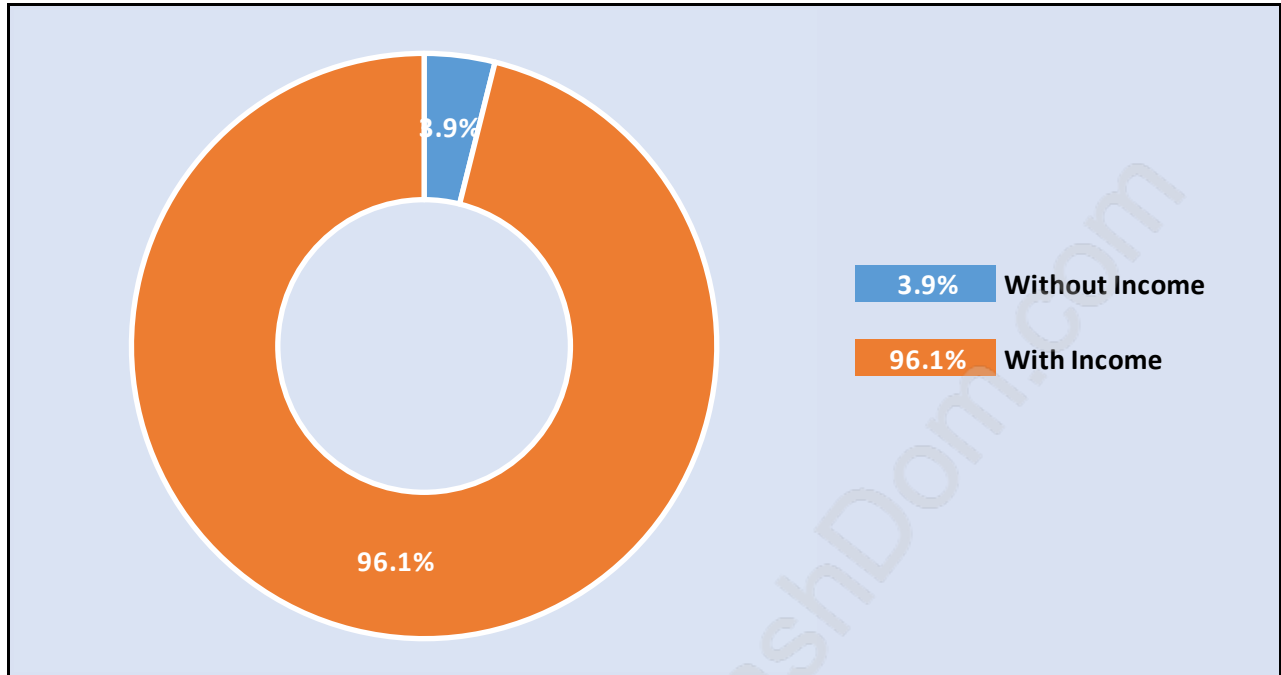

Salmon River

Population Trends in Salmon River

Population by Age in Salmon River

Population Age 15+ by Income Status in Salmon River

Total Population Age 15 - 8,839

Households by Income in Salmon River

Total Number of Households - 3,686 / Average Household Income - \$120,734

Families in Salmon River

Average Persons per Family - 3.1

Children at Home in Salmon River

Total Number of Children at Home - 3,009

Family Structure in Salmon River

Total Number of Families - 2,870 / Average Persons per Family - 3.1