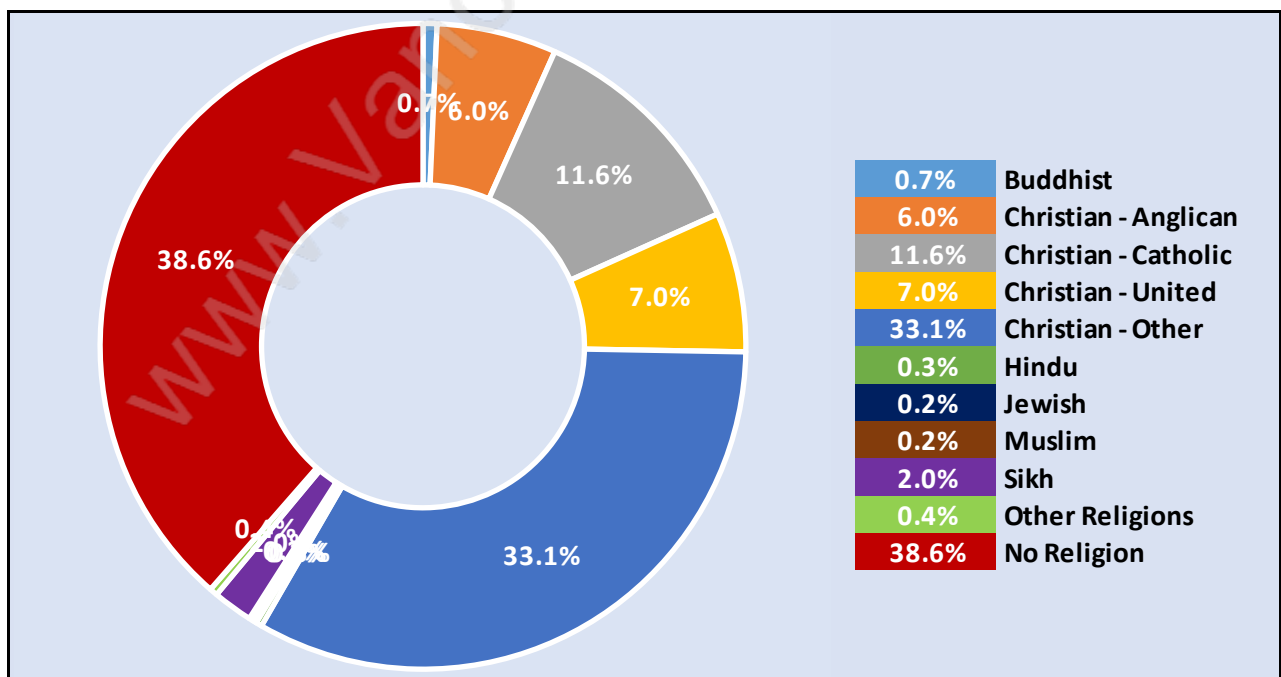

Population by Religion in Salmon River