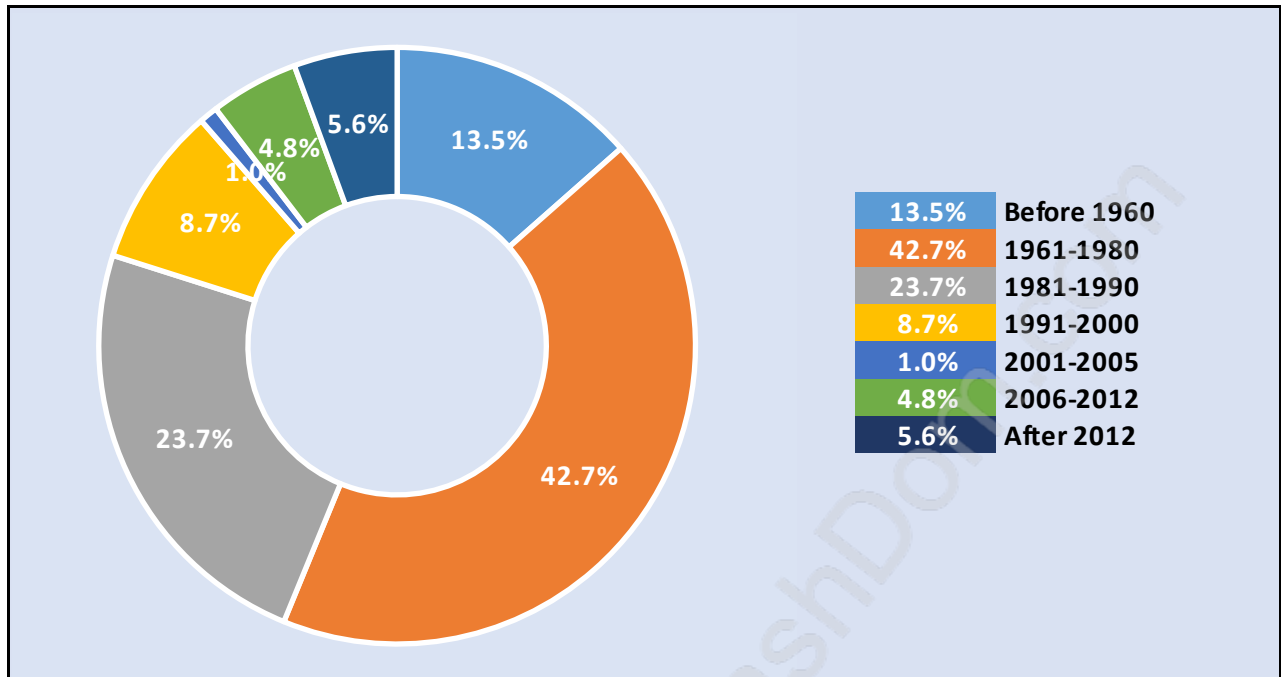

Salmon River

Population Trends in Salmon River

Population by Age in Salmon River

Population Age 15+ by Income Status in Salmon River

Total Population Age 15 - 8,839

Households by Income in Salmon River

Total Number of Households - 3,686 / Average Household Income - \$120,734

Families in Salmon River

Average Persons per Family - 3.1

Children at Home in Salmon River

Total Number of Children at Home - 3,009

Family Structure in Salmon River

Total Number of Families - 2,870 / Average Persons per Family - 3.1

Households by Household Size in Salmon River

Total Number of Households - 3,686

Dwellings in Salmon River

Population Age 15+ in Salmon River

Labour Force by Occupation in Salmon River

Labour Force Participation in Salmon River

Travel To Work in (from) Salmon River

Occupied Dwellings by Structure Type in Salmon River

Dominant Bulding Type - Houses

Private Dwellings by Period of Construction in Salmon River

Dominant Period of Construction - 1961-1980