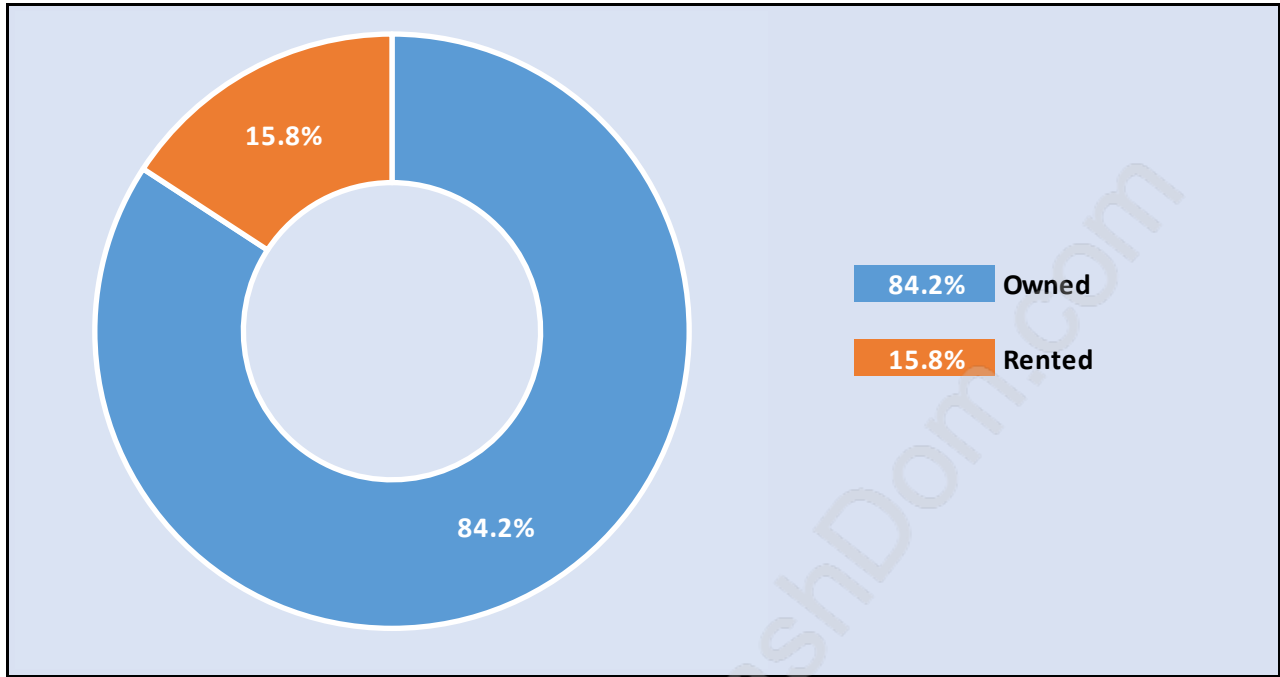

Salmon River

Population Trends in Salmon River

Population by Age in Salmon River

Population Age 15+ by Income Status in Salmon River

Total Population Age 15 - 8,839

Households by Income in Salmon River

Total Number of Households - 3,686 / Average Household Income - \$120,734

Families in Salmon River

Average Persons per Family - 3.1

Children at Home in Salmon River

Total Number of Children at Home - 3,009

Family Structure in Salmon River

Total Number of Families - 2,870 / Average Persons per Family - 3.1

Households by Household Size in Salmon River

Total Number of Households - 3,686

Dwellings in Salmon River

Population Age 15+ in Salmon River

Labour Force by Occupation in Salmon River

Labour Force Participation in Salmon River