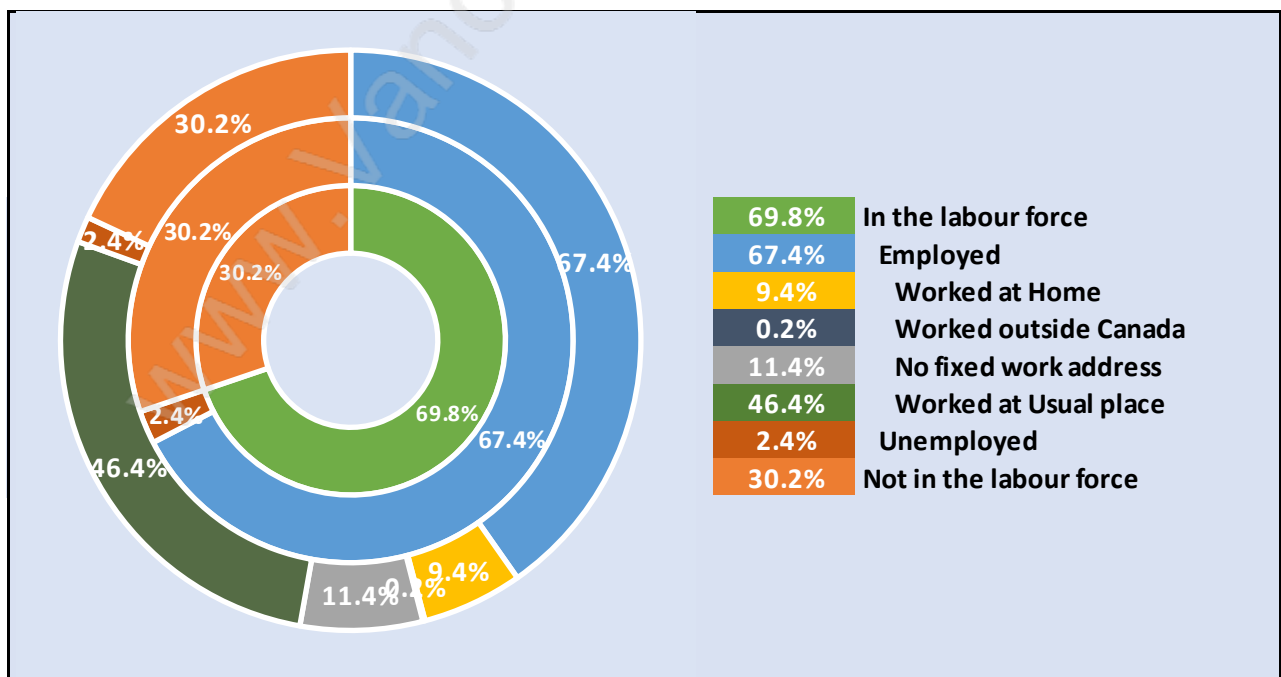

Salmon River

Population Trends in Salmon River

Population by Age in Salmon River

Population Age 15+ by Income Status in Salmon River

Total Population Age 15 - 8,839

Households by Income in Salmon River

Total Number of Households - 3,686 / Average Household Income - \$120,734

Families in Salmon River

Average Persons per Family - 3.1

Children at Home in Salmon River

Total Number of Children at Home - 3,009

Family Structure in Salmon River

Total Number of Families - 2,870 / Average Persons per Family - 3.1

Households by Household Size in Salmon River

Total Number of Households - 3,686

Dwellings in Salmon River

Population Age 15+ in Salmon River

Labour Force by Occupation in Salmon River

Labour Force Participation in Salmon River

Travel To Work in (from) Salmon River

Occupied Dwellings by Structure Type in Salmon River

Dominant Bulding Type - Houses

Private Dwellings by Period of Construction in Salmon River

Dominant Period of Construction - 1961-1980