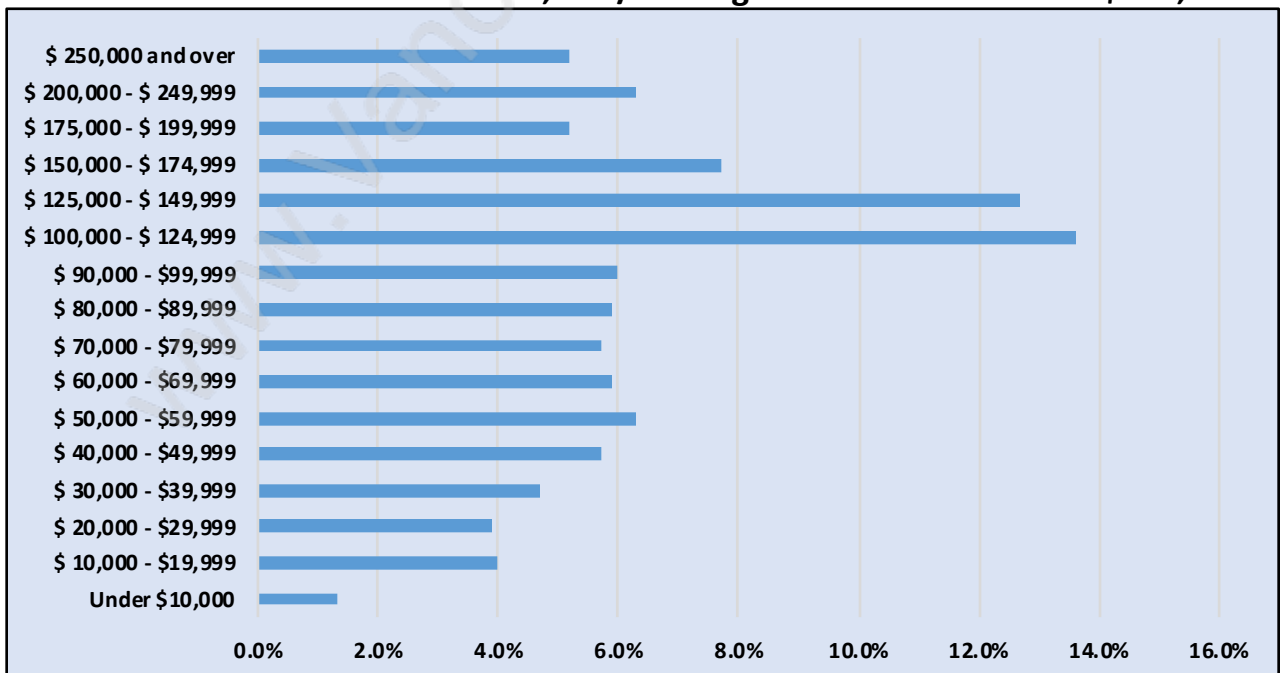

Salmon River

Population Trends in Salmon River

Population by Age in Salmon River

Population Age 15+ by Income Status in Salmon River

Total Population Age 15 - 8,839

Households by Income in Salmon River

Total Number of Households - 3,686 / Average Household Income - \$120,734

Families in Salmon River

Average Persons per Family - 3.1

Children at Home in Salmon River

Total Number of Children at Home - 3,009

Family Structure in Salmon River

Total Number of Families - 2,870 / Average Persons per Family - 3.1