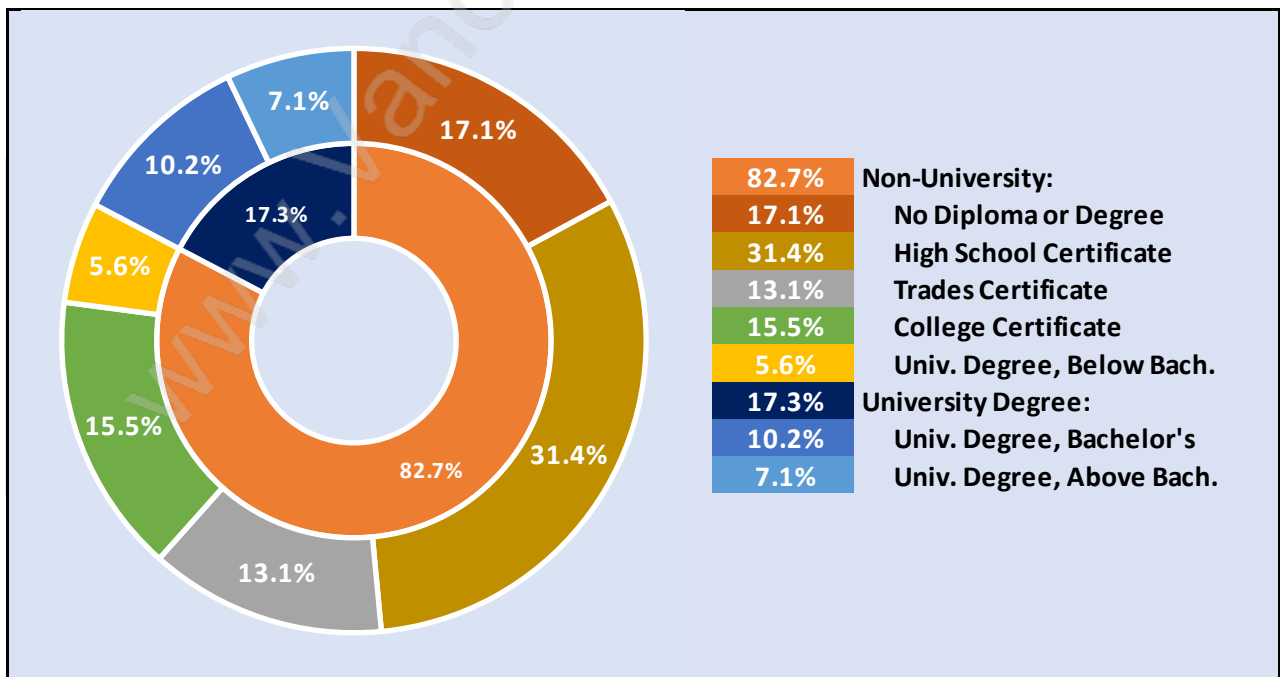

Salmon River

Population Trends in Salmon River

Population by Age in Salmon River

Population Age 15+ by Income Status in Salmon River

Total Population Age 15 - 8,839

Households by Income in Salmon River

Total Number of Households - 3,686 / Average Household Income - \$120,734

Families in Salmon River

Average Persons per Family - 3.1

Children at Home in Salmon River

Total Number of Children at Home - 3,009

Family Structure in Salmon River

Total Number of Families - 2,870 / Average Persons per Family - 3.1

Households by Household Size in Salmon River

Total Number of Households - 3,686

Dwellings in Salmon River

Population Age 15+ in Salmon River

Labour Force by Occupation in Salmon River

Labour Force Participation in Salmon River