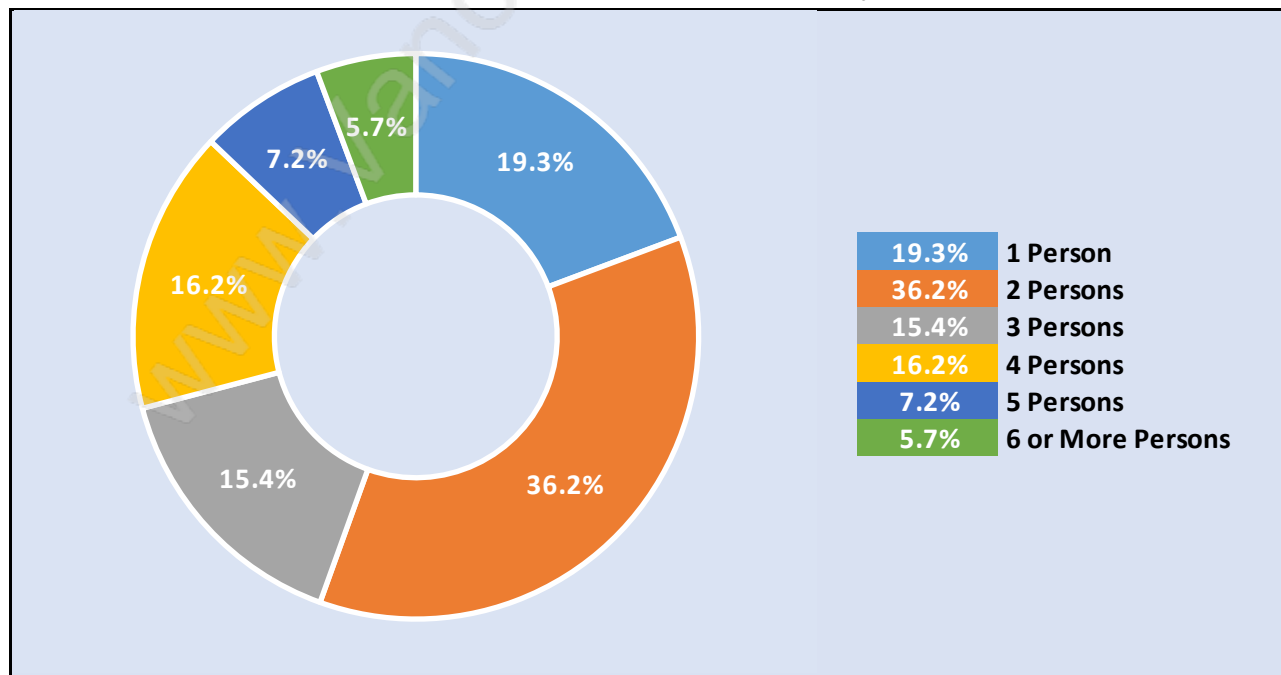

Salmon River

Population Trends in Salmon River

Population by Age in Salmon River

Population Age 15+ by Income Status in Salmon River

Total Population Age 15 - 8,839

Households by Income in Salmon River

Total Number of Households - 3,686 / Average Household Income - \$120,734

Families in Salmon River

Average Persons per Family - 3.1

Children at Home in Salmon River

Total Number of Children at Home - 3,009

Family Structure in Salmon River

Total Number of Families - 2,870 / Average Persons per Family - 3.1

Households by Household Size in Salmon River

Total Number of Households - 3,686

Dwellings in Salmon River

Population Age 15+ in Salmon River

Labour Force by Occupation in Salmon River

Labour Force Participation in Salmon River