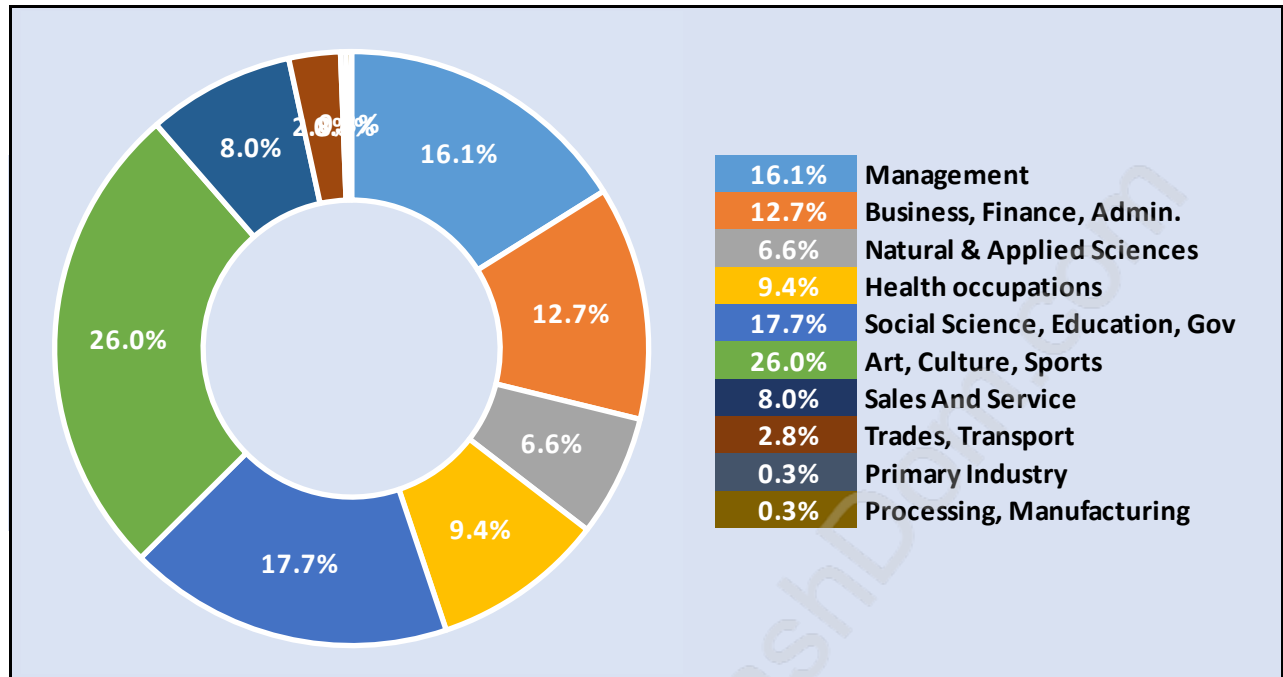

Households by Household Size in Sandy Cove

Total Number of Households - 36

Dwellings in Sandy Cove

Population Age 15+ in Sandy Cove

Labour Force by Occupation in Sandy Cove

Labour Force Participation in Sandy Cove