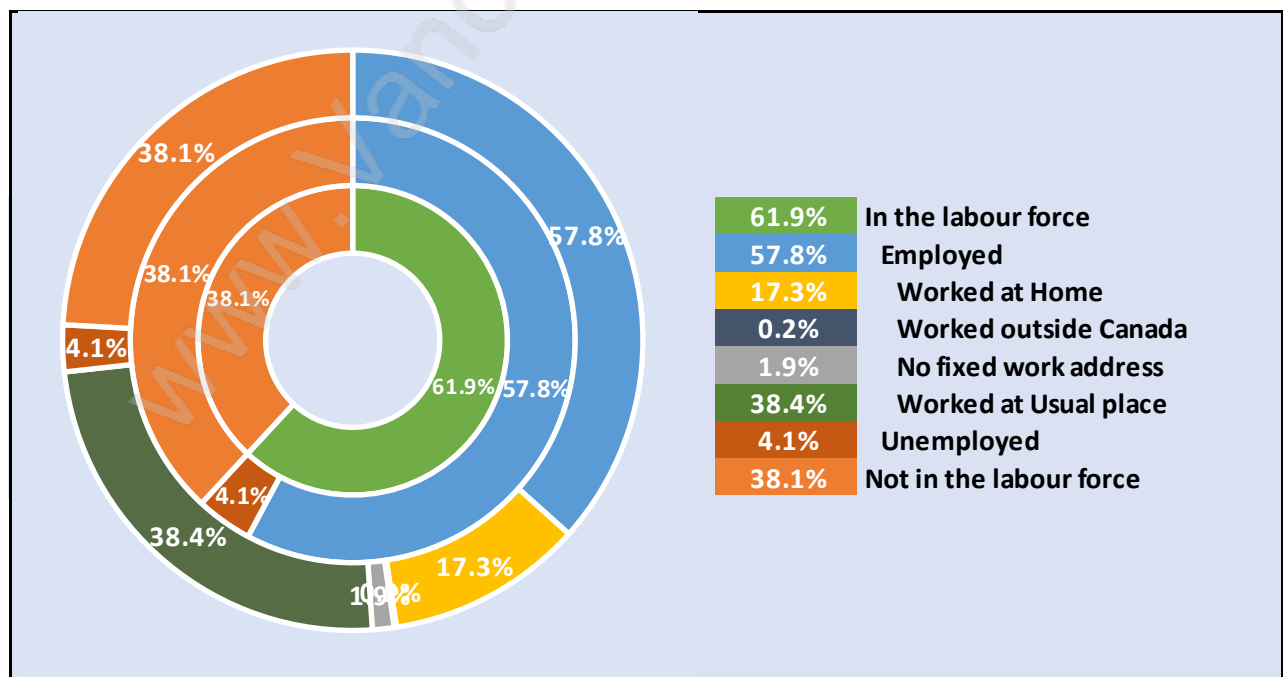

Households by Household Size in Sandy Cove

Total Number of Households - 36

Dwellings in Sandy Cove

Population Age 15+ in Sandy Cove

Labour Force by Occupation in Sandy Cove

Labour Force Participation in Sandy Cove