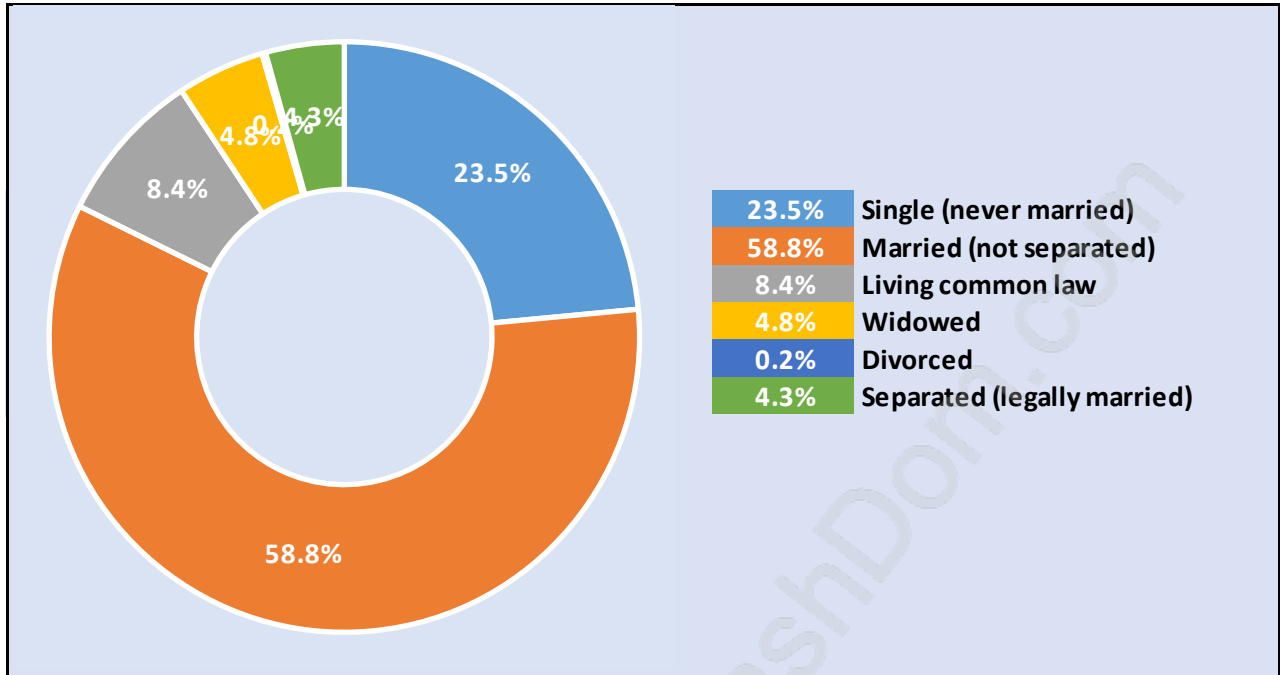

Sandy Cove

Population Trends in Sandy Cove

Population by Age in Sandy Cove

Population Age 15+ by Income Status in Sandy Cove

Total Population Age 15 - 84

Households by Income in Sandy Cove

Total Number of Households - 36 / Average Household Income - \$238,591

Families in Sandy Cove

Average Persons per Family - 3.3

Children at Home in Sandy Cove

Total Number of Children at Home - 34

Family Structure in Sandy Cove

Total Number of Families - 30 / Average Persons per Family - 3.3

Households by Household Size in Sandy Cove

Total Number of Households - 36

Dwellings in Sandy Cove

Population Age 15+ in Sandy Cove

Labour Force by Occupation in Sandy Cove

Labour Force Participation in Sandy Cove