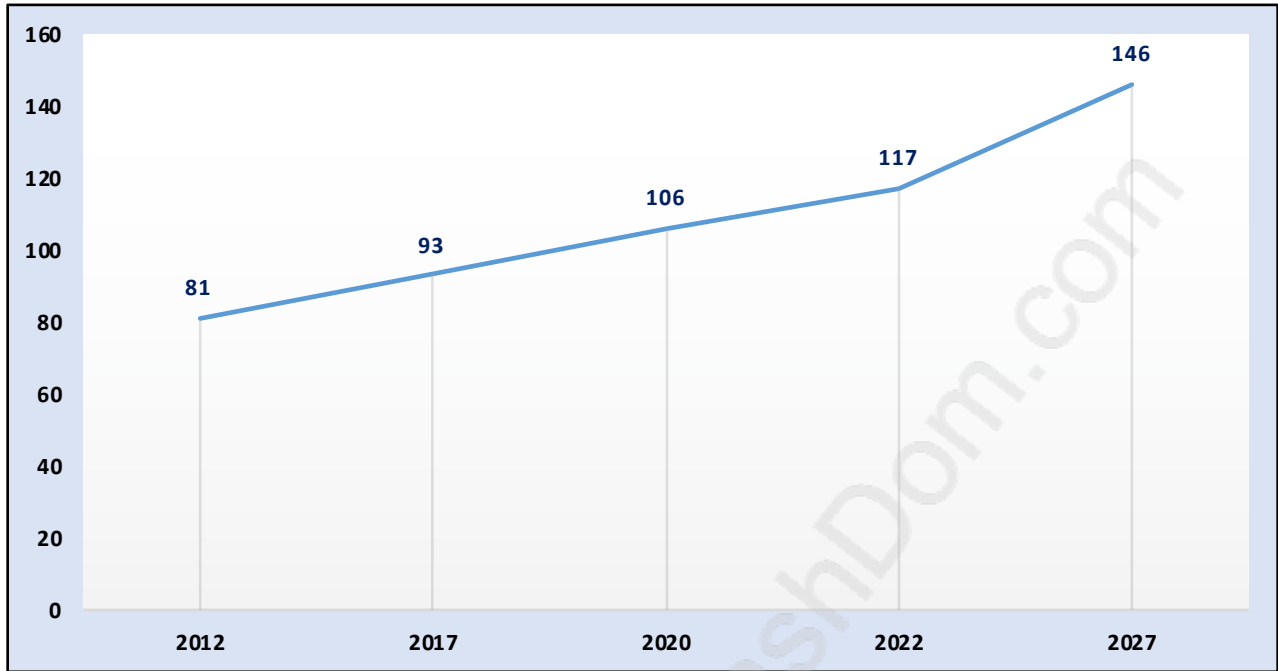

Sandy Cove

Population Trends in Sandy Cove

Population by Age in Sandy Cove

Population Age 15+ by Income Status in Sandy Cove

Total Population Age 15 - 84

Households by Income in Sandy Cove

Total Number of Households - 36 / Average Household Income - \$238,591

Families in Sandy Cove

Average Persons per Family - 3.3

Children at Home in Sandy Cove

Total Number of Children at Home - 34

Family Structure in Sandy Cove

Total Number of Families - 30 / Average Persons per Family - 3.3