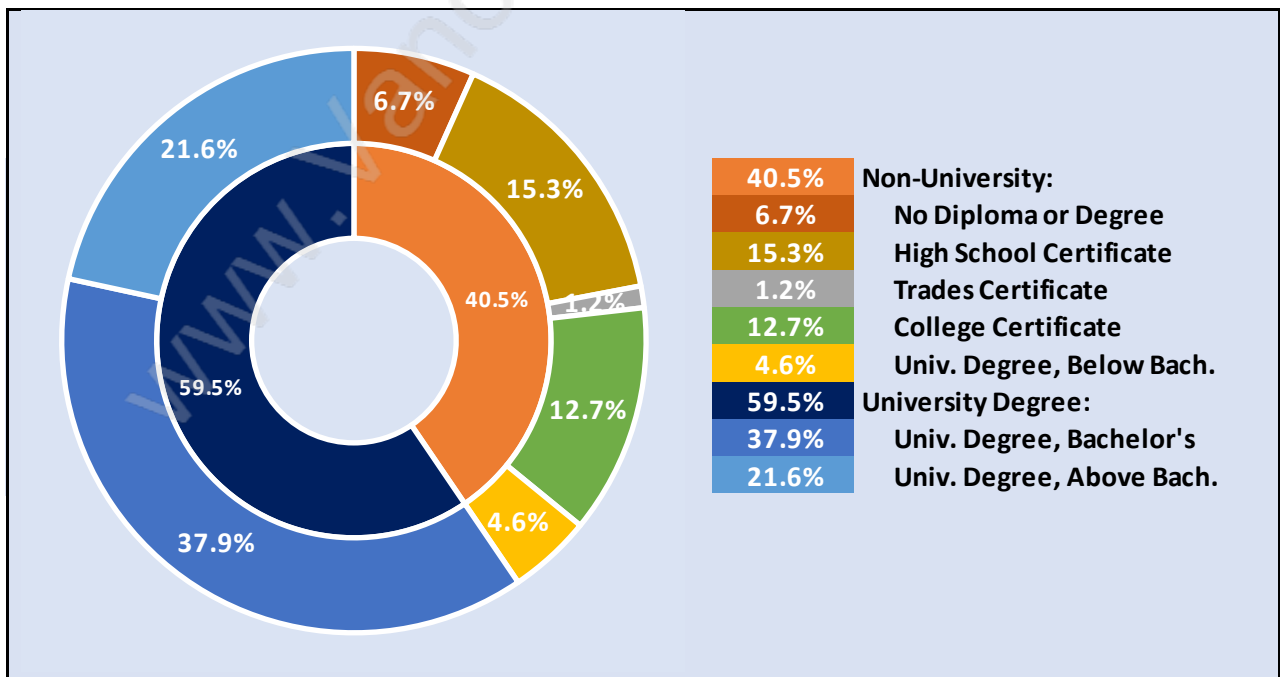

Sandy Cove

Population Trends in Sandy Cove

Population by Age in Sandy Cove

Population Age 15+ by Income Status in Sandy Cove

Total Population Age 15 - 84

Households by Income in Sandy Cove

Total Number of Households - 36 / Average Household Income - \$238,591

Households by Household Size in Sandy Cove

Total Number of Households - 36

Dwellings in Sandy Cove

Population Age 15+ in Sandy Cove

Labour Force by Occupation in Sandy Cove

Labour Force Participation in Sandy Cove