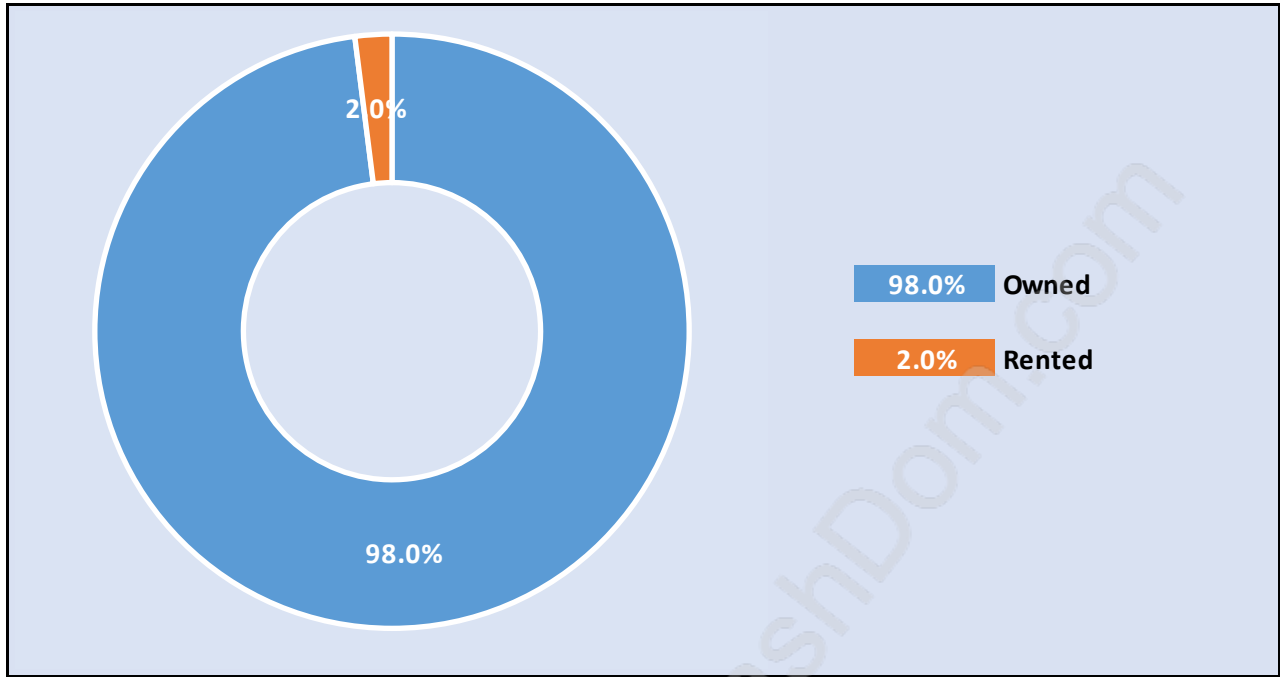

Sandy Cove

Population Trends in Sandy Cove

Population by Age in Sandy Cove

Population Age 15+ by Income Status in Sandy Cove

Total Population Age 15 - 84

Households by Income in Sandy Cove

Total Number of Households - 36 / Average Household Income - \$238,591

Families in Sandy Cove

Average Persons per Family - 3.3

Children at Home in Sandy Cove

Total Number of Children at Home - 34

Family Structure in Sandy Cove

Total Number of Families - 30 / Average Persons per Family - 3.3

Households by Household Size in Sandy Cove

Total Number of Households - 36

Dwellings in Sandy Cove

Population Age 15+ in Sandy Cove

Labour Force by Occupation in Sandy Cove

Labour Force Participation in Sandy Cove