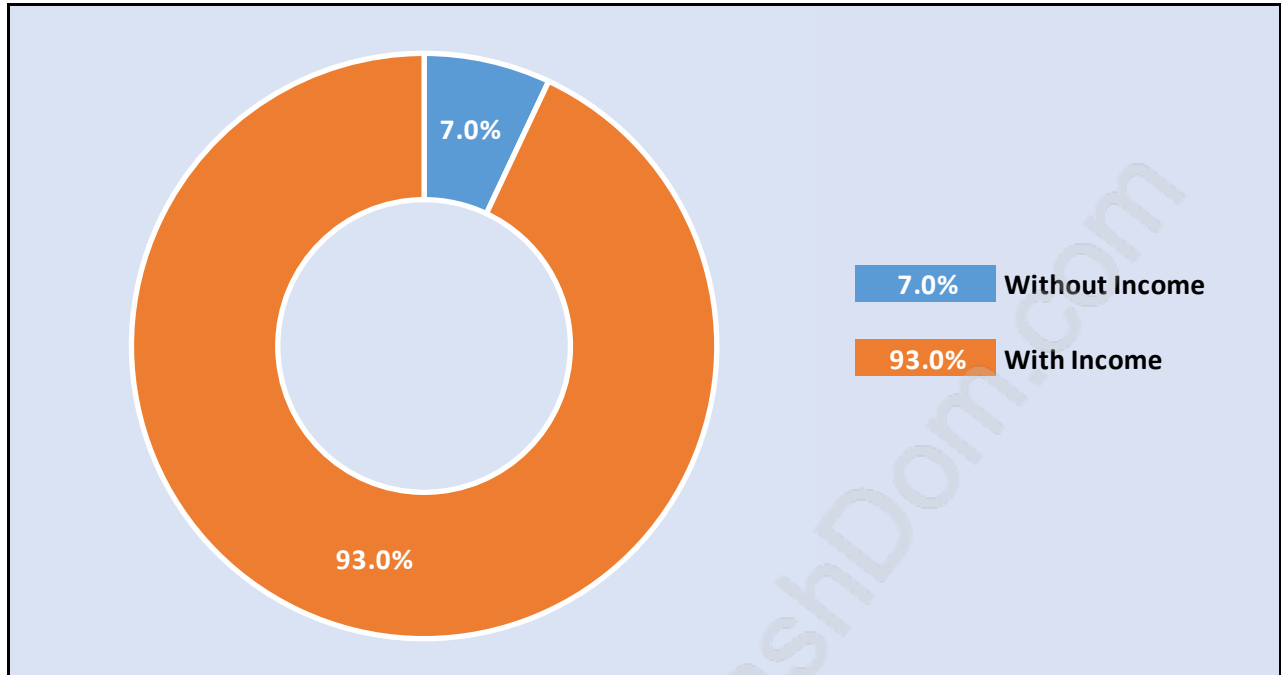

Sandy Cove

Population Trends in Sandy Cove

Population by Age in Sandy Cove

Population Age 15+ by Income Status in Sandy Cove

Total Population Age 15 - 84

Households by Income in Sandy Cove

Total Number of Households - 36 / Average Household Income - \$238,591

Families in Sandy Cove

Average Persons per Family - 3.3

Children at Home in Sandy Cove

Total Number of Children at Home - 34

Family Structure in Sandy Cove

Total Number of Families - 30 / Average Persons per Family - 3.3