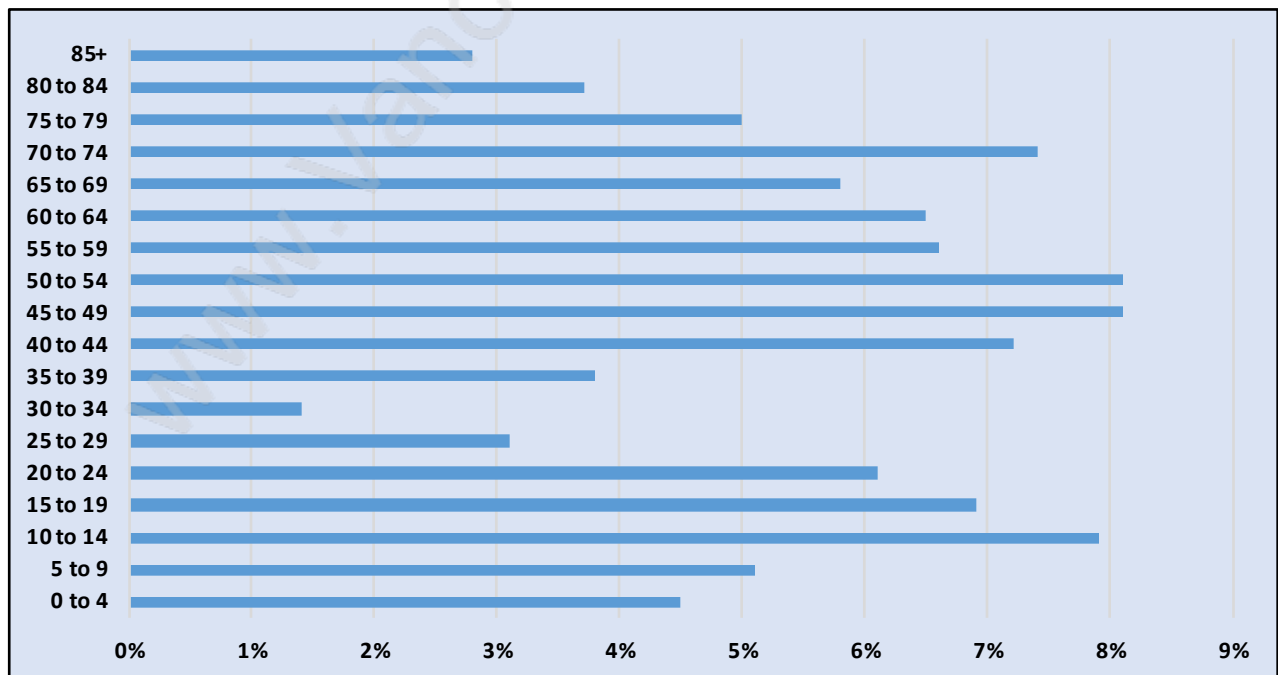

Sandy Cove

Population Trends in Sandy Cove

Population by Age in Sandy Cove

Population Age 15+ by Income Status in Sandy Cove

Total Population Age 15 - 84

Households by Income in Sandy Cove

Total Number of Households - 36 / Average Household Income - \$238,591

Families in Sandy Cove

Average Persons per Family - 3.3

Children at Home in Sandy Cove

Total Number of Children at Home - 34

Family Structure in Sandy Cove

Total Number of Families - 30 / Average Persons per Family - 3.3

Households by Household Size in Sandy Cove

Total Number of Households - 36

Dwellings in Sandy Cove

Population Age 15+ in Sandy Cove

Labour Force by Occupation in Sandy Cove

Labour Force Participation in Sandy Cove