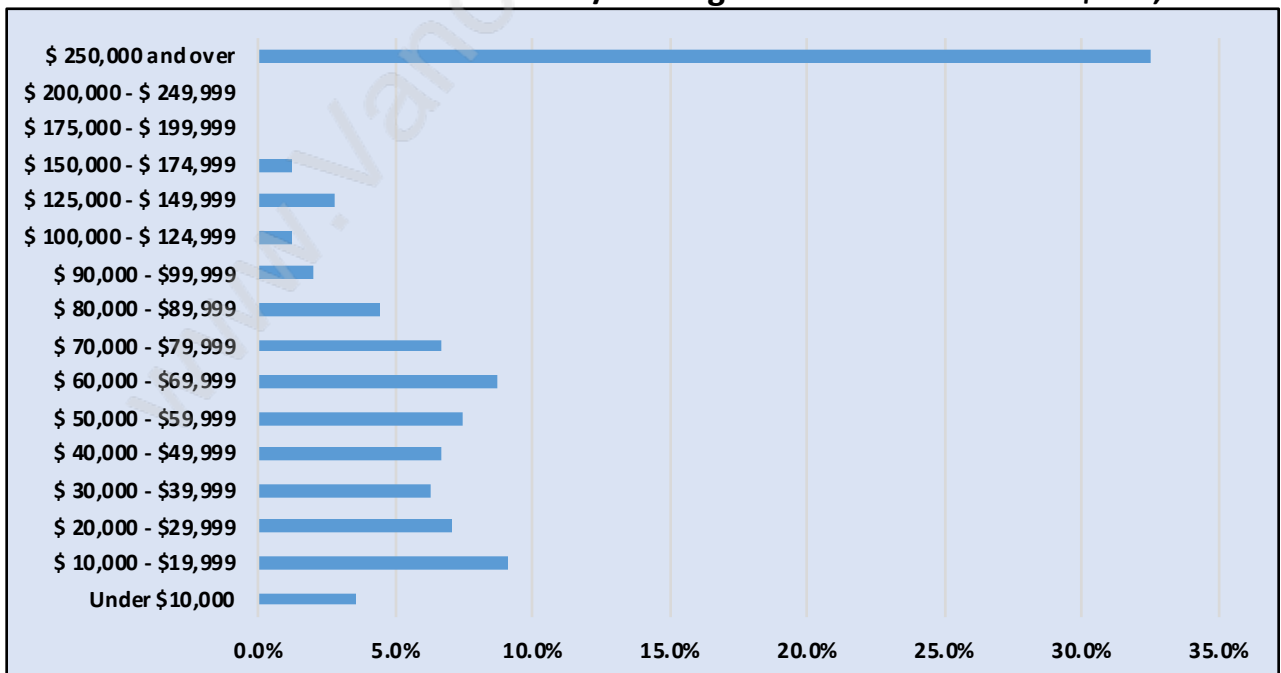

Sandy Cove

Population Trends in Sandy Cove

Population by Age in Sandy Cove

Population Age 15+ by Income Status in Sandy Cove

Total Population Age 15 - 84

Households by Income in Sandy Cove

Total Number of Households - 36 / Average Household Income - \$238,591

Families in Sandy Cove

Average Persons per Family - 3.3

Children at Home in Sandy Cove

Total Number of Children at Home - 34

Family Structure in Sandy Cove

Total Number of Families - 30 / Average Persons per Family - 3.3