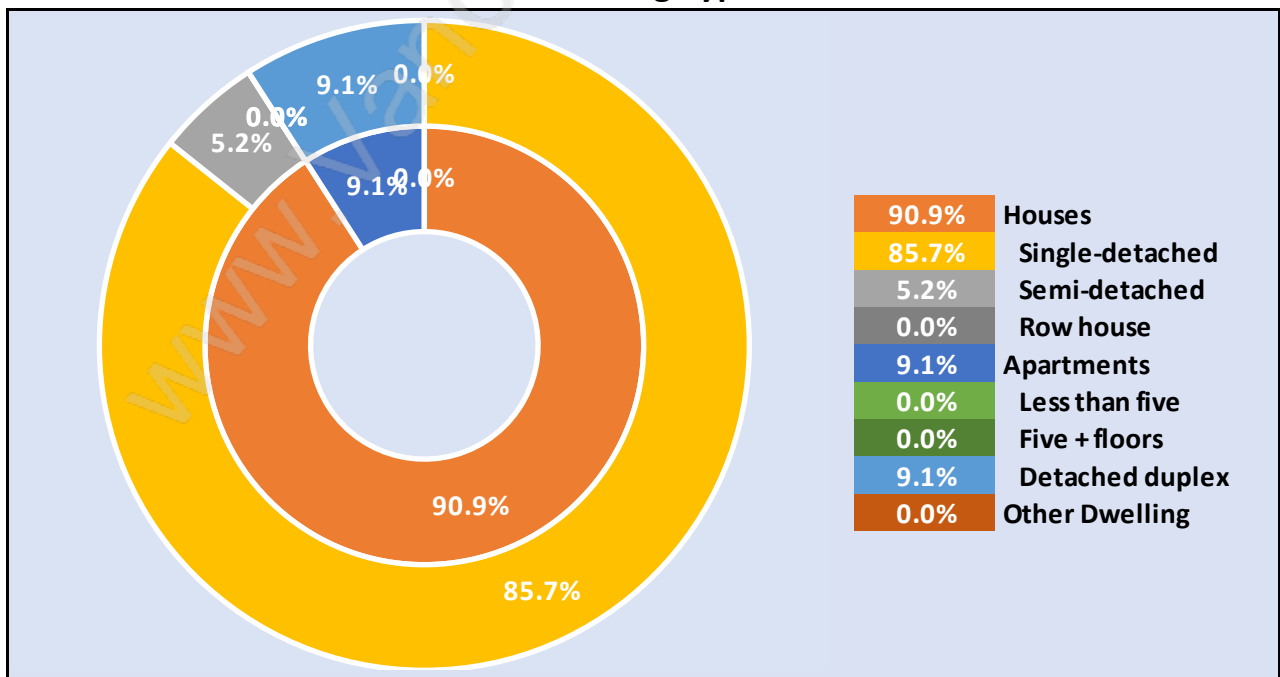

Sandy Cove

Population Trends in Sandy Cove

Population by Age in Sandy Cove

Population Age 15+ by Income Status in Sandy Cove

Total Population Age 15 - 84

Households by Income in Sandy Cove

Total Number of Households - 36 / Average Household Income - \$238,591

Families in Sandy Cove

Average Persons per Family - 3.3

Children at Home in Sandy Cove

Total Number of Children at Home - 34

Family Structure in Sandy Cove

Total Number of Families - 30 / Average Persons per Family - 3.3

Households by Household Size in Sandy Cove

Total Number of Households - 36

Dwellings in Sandy Cove

Population Age 15+ in Sandy Cove

Labour Force by Occupation in Sandy Cove

Labour Force Participation in Sandy Cove

Travel To Work in (from) Sandy Cove

Occupied Dwellings by Structure Type in Sandy Cove

Dominant Bulding Type - Houses

Private Dwellings by Period of Construction in Sandy Cove

Dominant Period of Construction - Before 1960