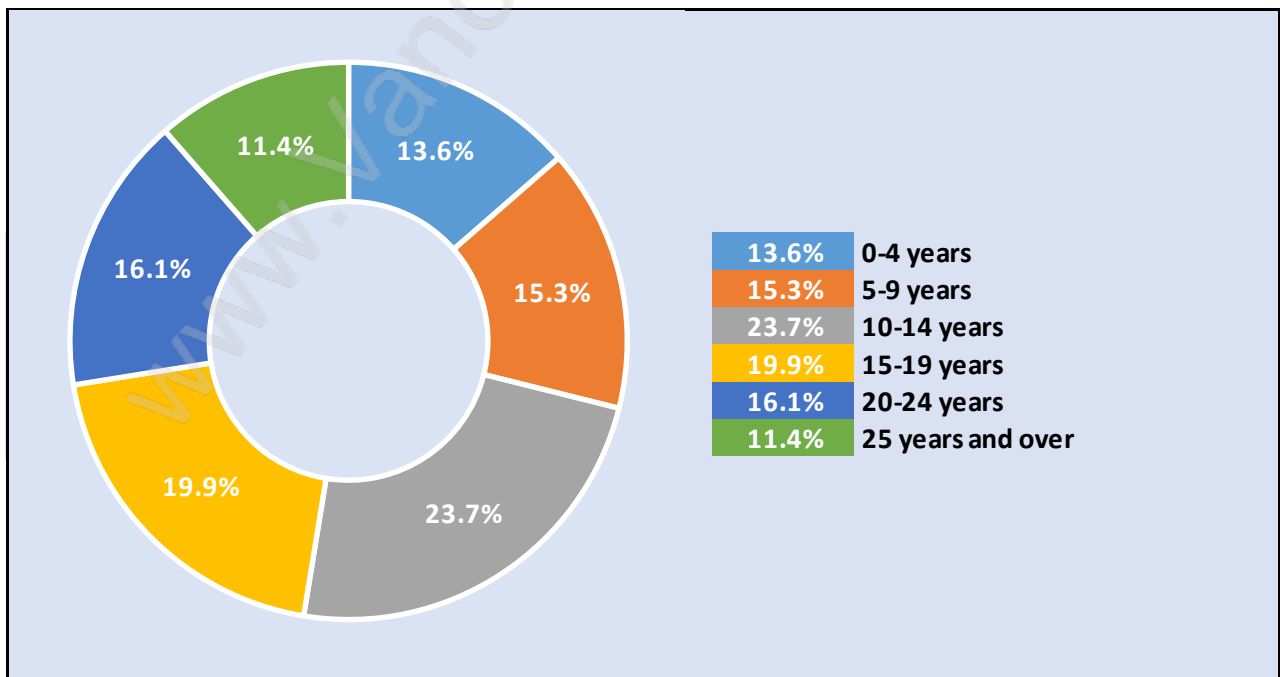

Sandy Cove

Population Trends in Sandy Cove

Population by Age in Sandy Cove

Population Age 15+ by Income Status in Sandy Cove

Total Population Age 15 - 84

Households by Income in Sandy Cove

Total Number of Households - 36 / Average Household Income - \$238,591

Families in Sandy Cove

Average Persons per Family - 3.3

Children at Home in Sandy Cove

Total Number of Children at Home - 34

Family Structure in Sandy Cove

Total Number of Families - 30 / Average Persons per Family - 3.3

Households by Household Size in Sandy Cove

Total Number of Households - 36

Dwellings in Sandy Cove

Population Age 15+ in Sandy Cove

Labour Force by Occupation in Sandy Cove

Labour Force Participation in Sandy Cove