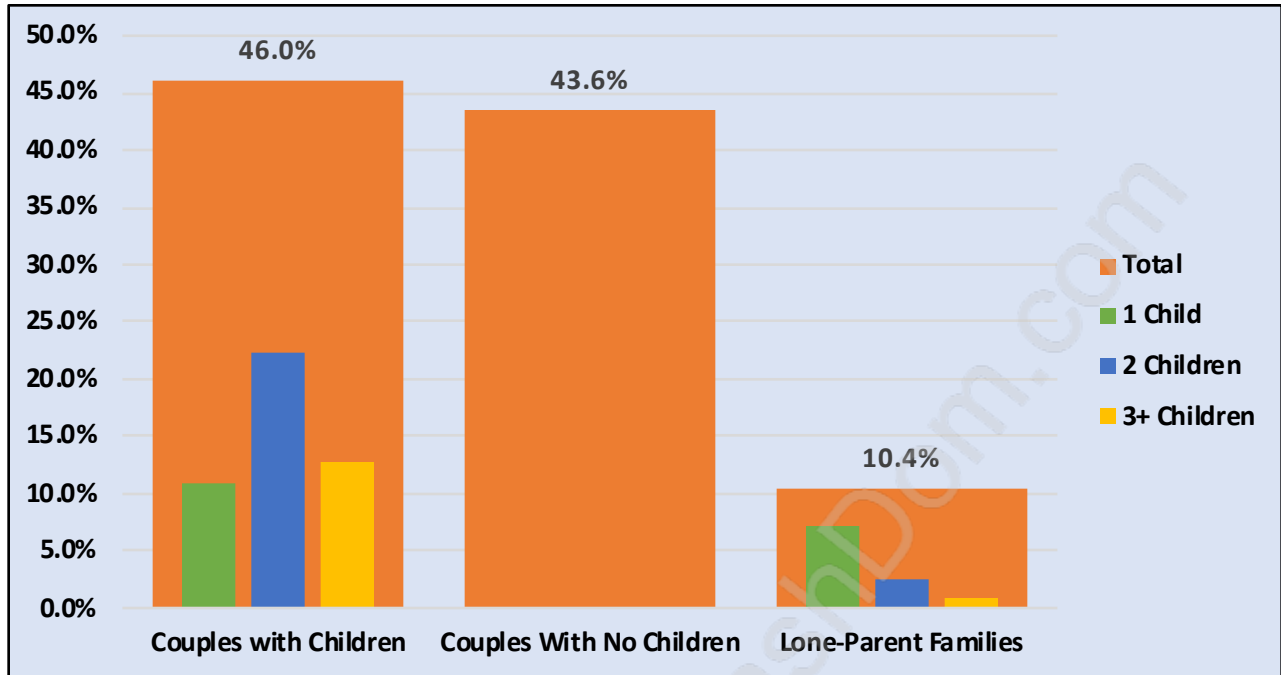

Sandy Cove

Population Trends in Sandy Cove

Population by Age in Sandy Cove

Population Age 15+ by Income Status in Sandy Cove

Total Population Age 15 - 84

Households by Income in Sandy Cove

Total Number of Households - 36 / Average Household Income - \$238,591

Families in Sandy Cove

Average Persons per Family - 3.3

Children at Home in Sandy Cove

Total Number of Children at Home - 34

Family Structure in Sandy Cove

Total Number of Families - 30 / Average Persons per Family - 3.3

Households by Household Size in Sandy Cove

Total Number of Households - 36

Dwellings in Sandy Cove

Population Age 15+ in Sandy Cove

Labour Force by Occupation in Sandy Cove

Labour Force Participation in Sandy Cove