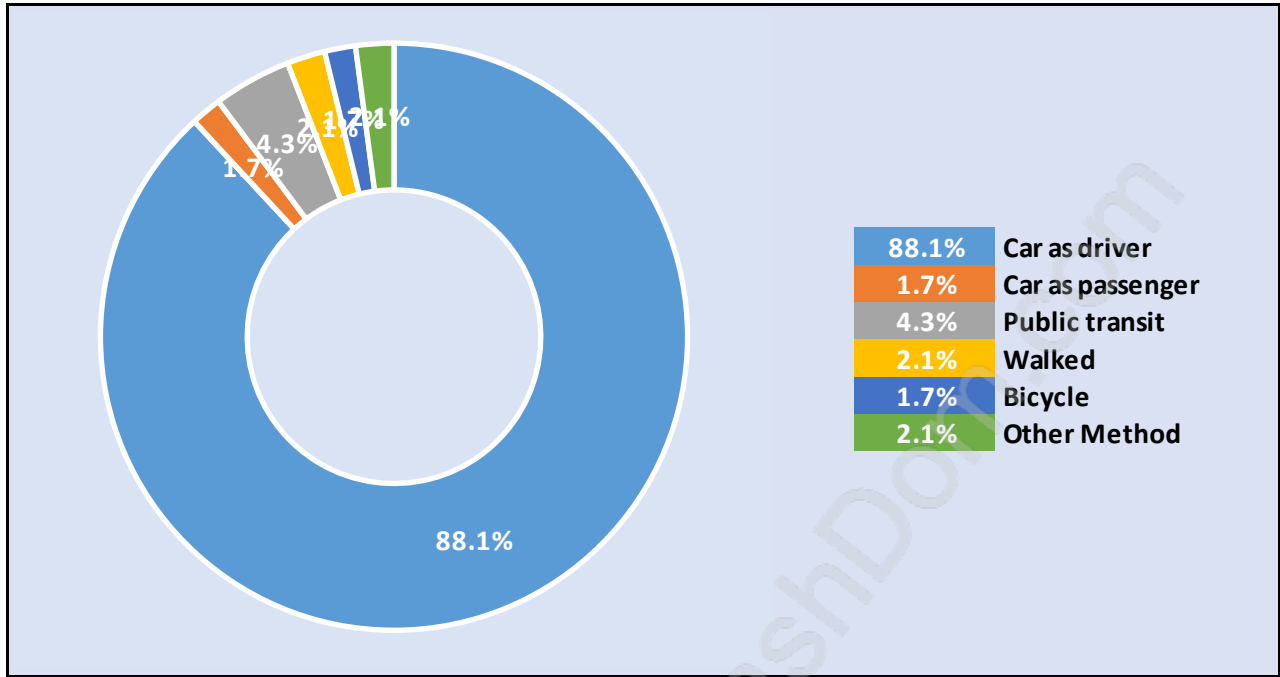

Travel To Work in (from) Sandy Cove