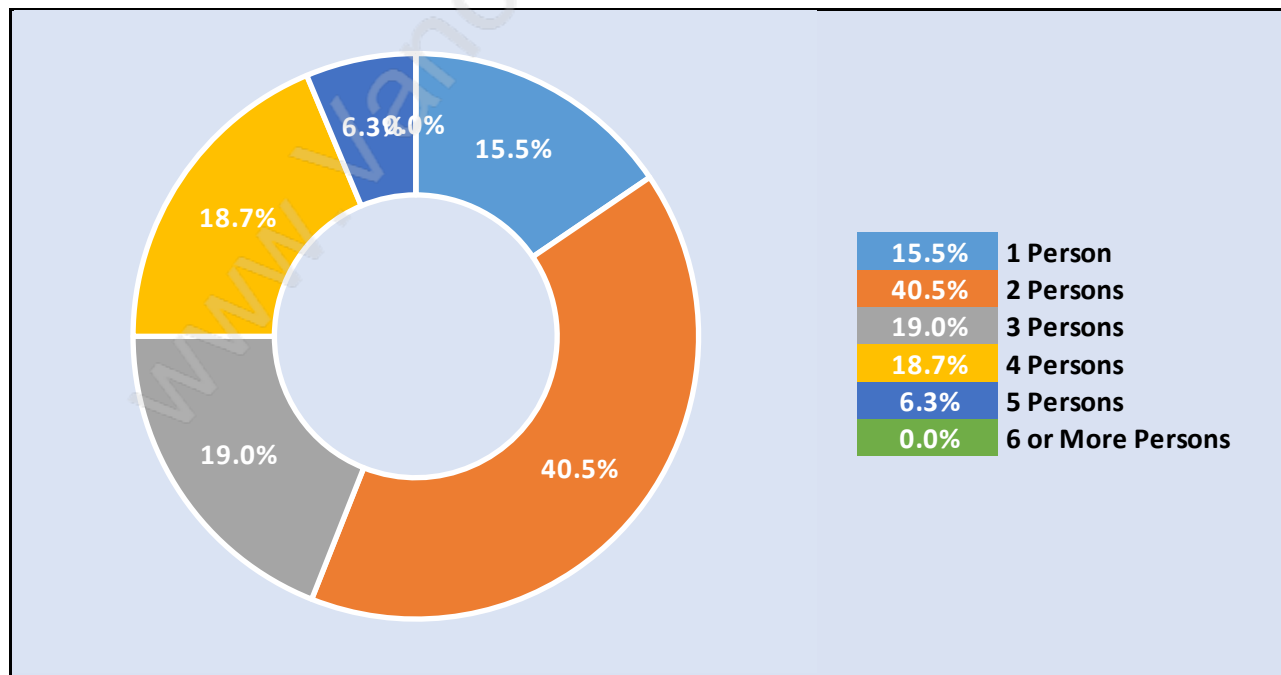

Sandy Cove

Population Trends in Sandy Cove

Population by Age in Sandy Cove

Population Age 15+ by Income Status in Sandy Cove

Total Population Age 15 - 84

Households by Income in Sandy Cove

Total Number of Households - 36 / Average Household Income - \$238,591

Families in Sandy Cove

Average Persons per Family - 3.3

Children at Home in Sandy Cove

Total Number of Children at Home - 34

Family Structure in Sandy Cove

Total Number of Families - 30 / Average Persons per Family - 3.3

Households by Household Size in Sandy Cove

Total Number of Households - 36

Dwellings in Sandy Cove

Population Age 15+ in Sandy Cove

Labour Force by Occupation in Sandy Cove

Labour Force Participation in Sandy Cove