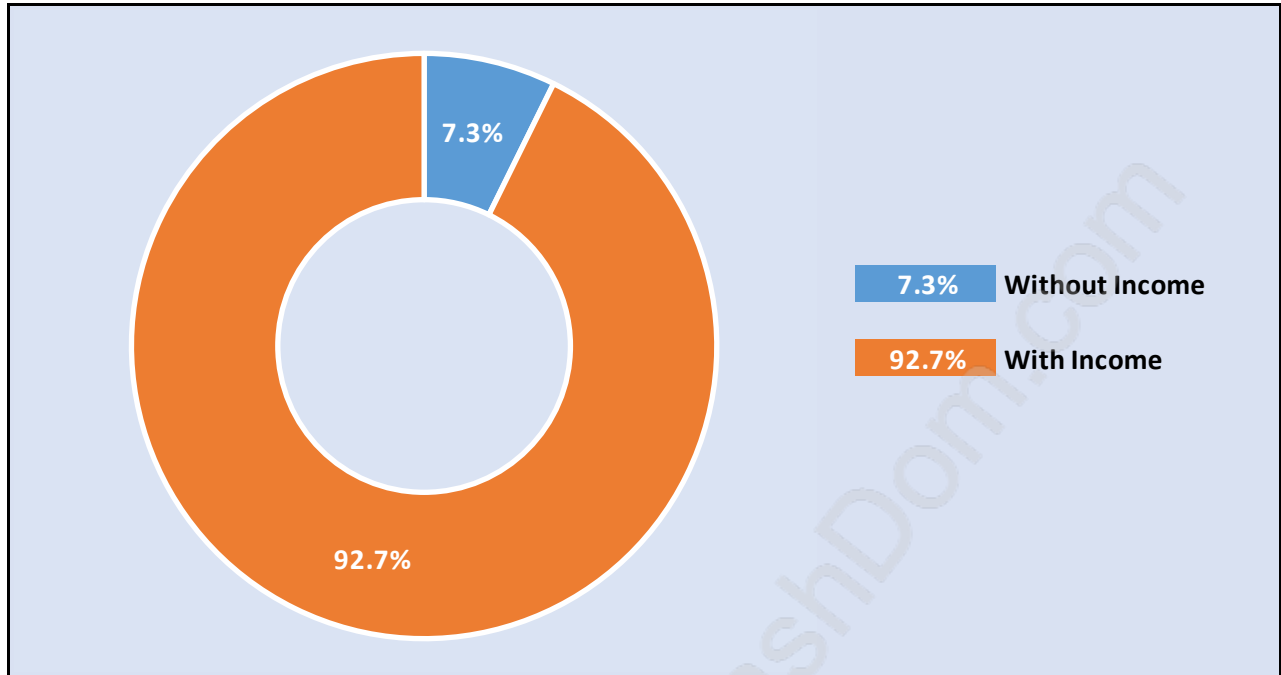

Scott Creek

June 2018

Population Trends in Scott Creek

Population by Age in Scott Creek

Population Age 15+ by Income Status in Scott Creek

Total Population Age 15 - 2,221

Households by Income in Scott Creek

Total Number of Households - 819 / Average Household Income - \$107,331

Families in Scott Creek

Average Persons per Family - 3

Children at Home in Scott Creek

Total Number of Children at Home - 870

Family Structure in Scott Creek

Total Number of Families - 701 / Average Persons per Family - 3.

Households by Household Size in Scott Creek

Total Number of Households - 819

Dwellings in Scott Creek

Population Age 15+ in Scott Creek

Labour Force by Occupation in Scott Creek