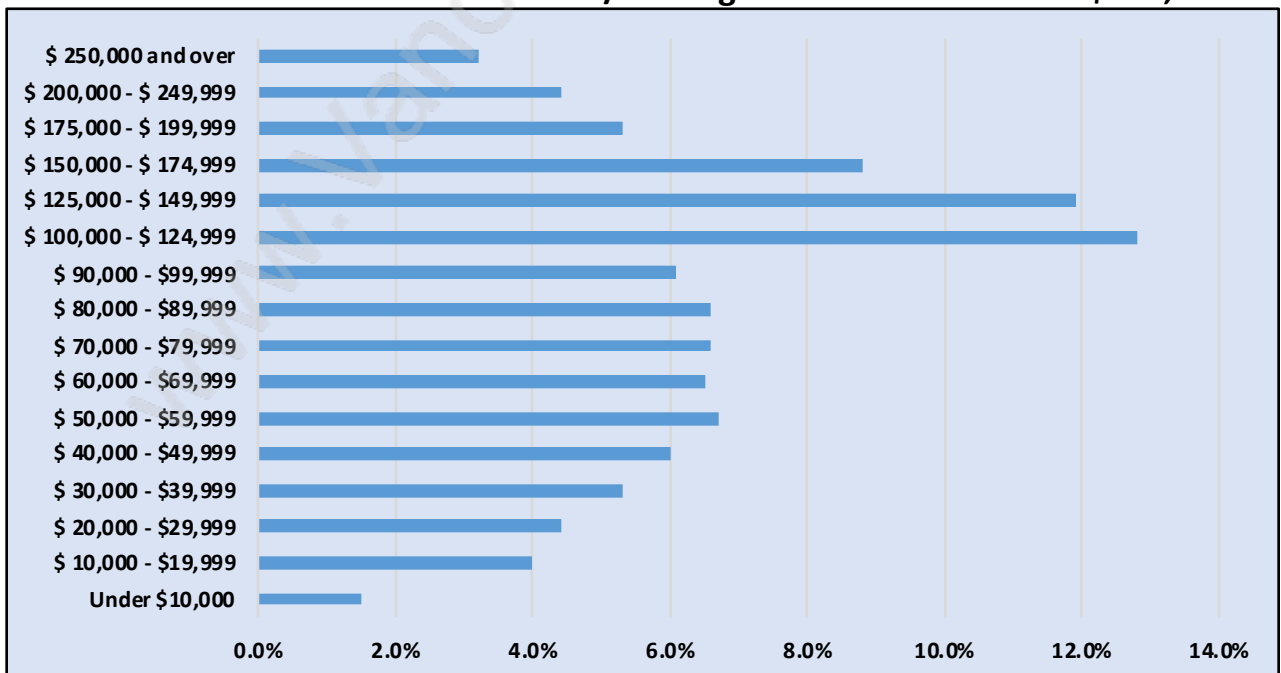

Scott Creek

June 2018

Population Trends in Scott Creek

Population by Age in Scott Creek

Population Age 15+ by Income Status in Scott Creek

Total Population Age 15 - 2,221

Households by Income in Scott Creek

Total Number of Households - 819 / Average Household Income - \$107,331

Families in Scott Creek

Average Persons per Family - 3

Children at Home in Scott Creek

Total Number of Children at Home - 870

Family Structure in Scott Creek

Total Number of Families - 701 / Average Persons per Family - 3.

Households by Household Size in Scott Creek

Total Number of Households - 819

Dwellings in Scott Creek

Population Age 15+ in Scott Creek

Labour Force by Occupation in Scott Creek