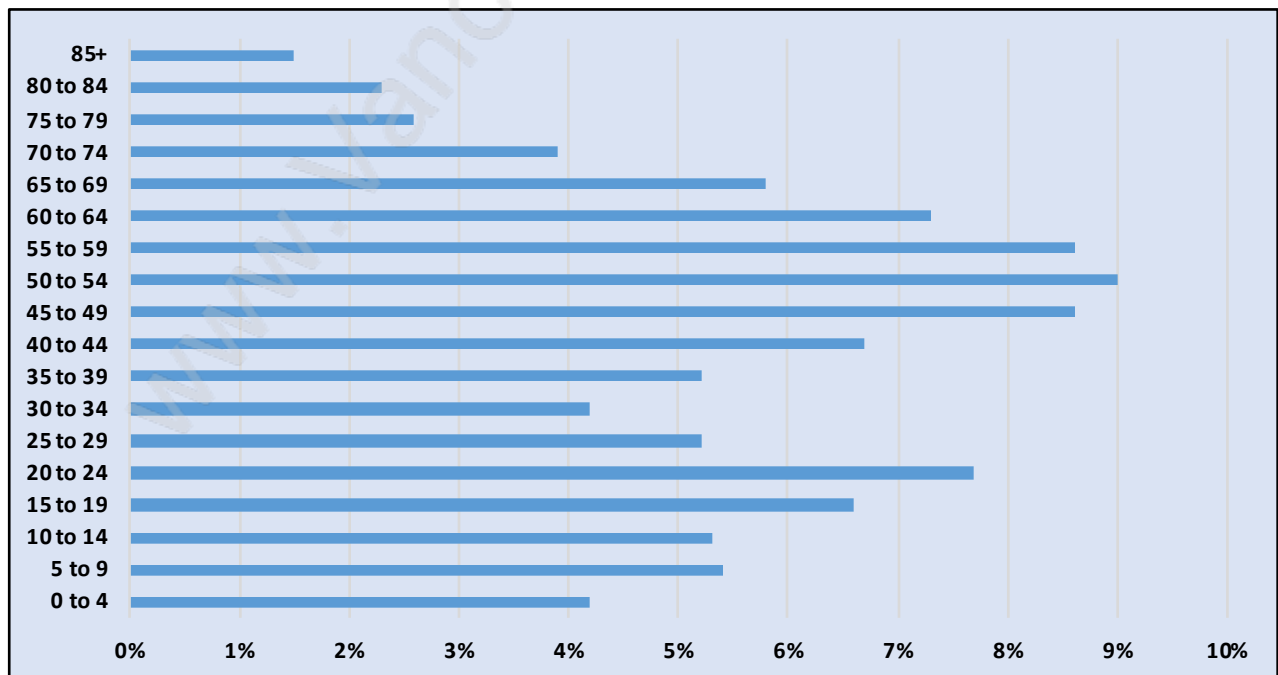

Scott Creek

June 2018

Population Trends in Scott Creek

Population by Age in Scott Creek

Population Age 15+ by Income Status in Scott Creek

Total Population Age 15 - 2,221

Households by Income in Scott Creek

Total Number of Households - 819 / Average Household Income - \$107,331

Families in Scott Creek

Average Persons per Family - 3

Children at Home in Scott Creek

Total Number of Children at Home - 870

Family Structure in Scott Creek

Total Number of Families - 701 / Average Persons per Family - 3.

Households by Household Size in Scott Creek

Total Number of Households - 819

Dwellings in Scott Creek

Population Age 15+ in Scott Creek

Labour Force by Occupation in Scott Creek