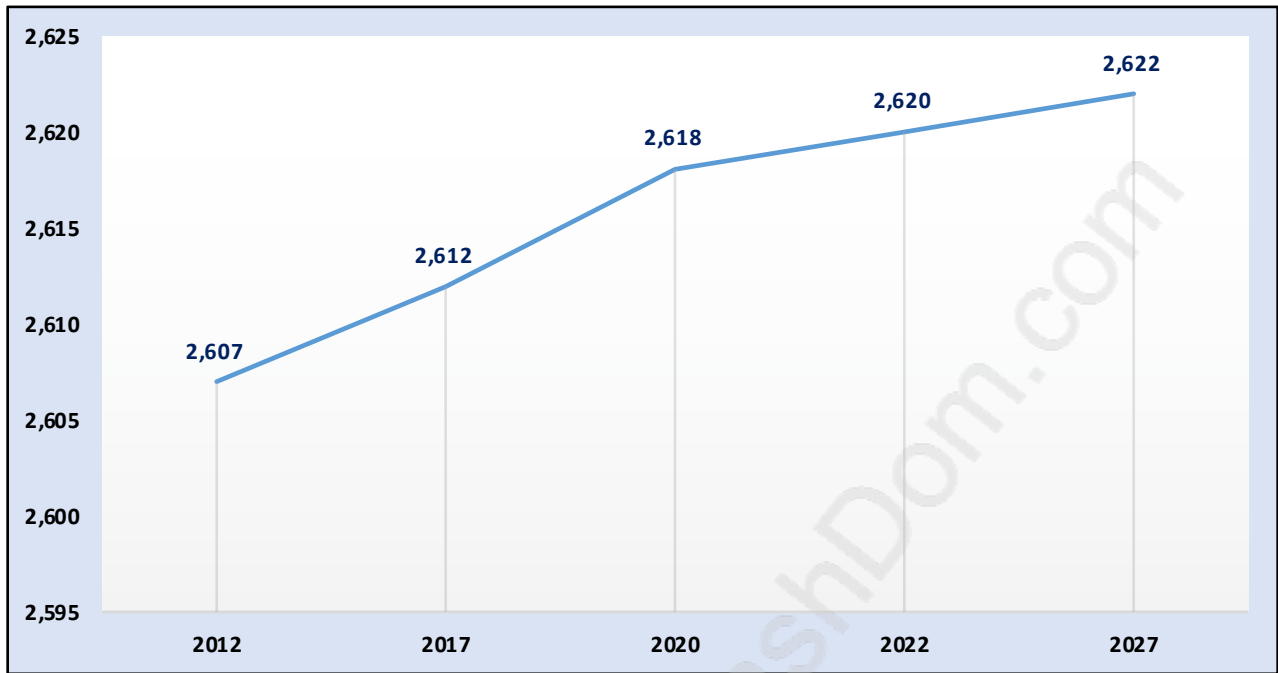

Scott Creek

June 2018

Population Trends in Scott Creek

Population by Age in Scott Creek

Population Age 15+ by Income Status in Scott Creek

Total Population Age 15 - 2,221

Households by Income in Scott Creek

Total Number of Households - 819 / Average Household Income - \$107,331

Families in Scott Creek

Average Persons per Family - 3

Children at Home in Scott Creek

Total Number of Children at Home - 870

Family Structure in Scott Creek