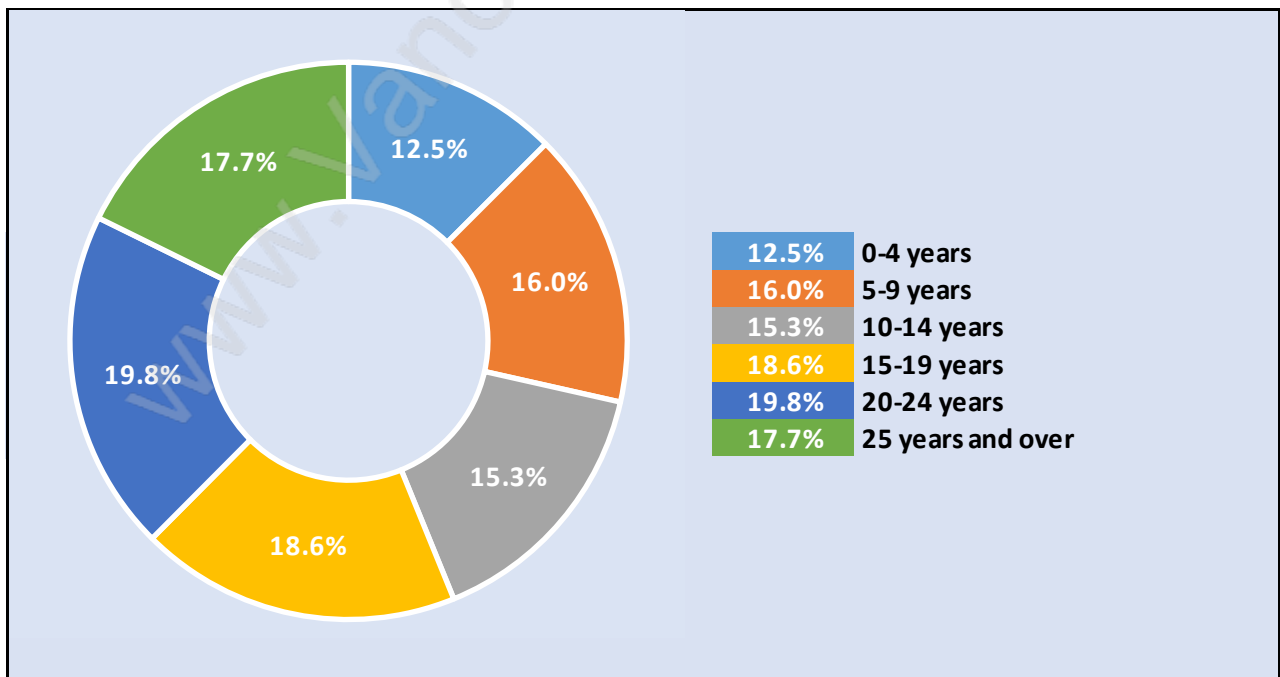

Scott Creek

June 2018

Population Trends in Scott Creek

Population by Age in Scott Creek

Population Age 15+ by Income Status in Scott Creek

Total Population Age 15 - 2,221

Households by Income in Scott Creek

Total Number of Households - 819 / Average Household Income - \$107,331

Families in Scott Creek

Average Persons per Family - 3

Children at Home in Scott Creek

Total Number of Children at Home - 870

Family Structure in Scott Creek

Total Number of Families - 701 / Average Persons per Family - 3.

Households by Household Size in Scott Creek

Total Number of Households - 819

Dwellings in Scott Creek

Population Age 15+ in Scott Creek

Labour Force by Occupation in Scott Creek