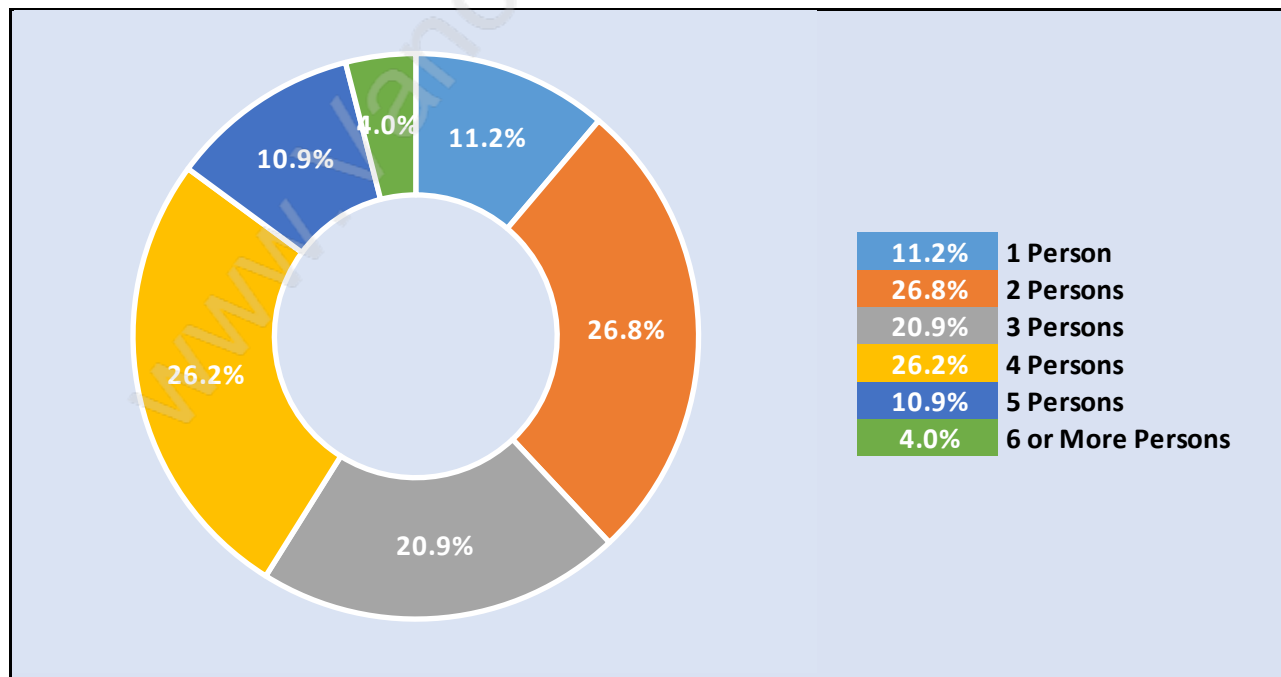

Scott Creek

June 2018

Population Trends in Scott Creek

Population by Age in Scott Creek

Population Age 15+ by Income Status in Scott Creek

Total Population Age 15 - 2,221

Households by Income in Scott Creek

Total Number of Households - 819 / Average Household Income - \$107,331

Families in Scott Creek

Average Persons per Family - 3

Children at Home in Scott Creek

Total Number of Children at Home - 870

Family Structure in Scott Creek

Total Number of Families - 701 / Average Persons per Family - 3.

Households by Household Size in Scott Creek

Total Number of Households - 819

Dwellings in Scott Creek

Population Age 15+ in Scott Creek

Labour Force by Occupation in Scott Creek