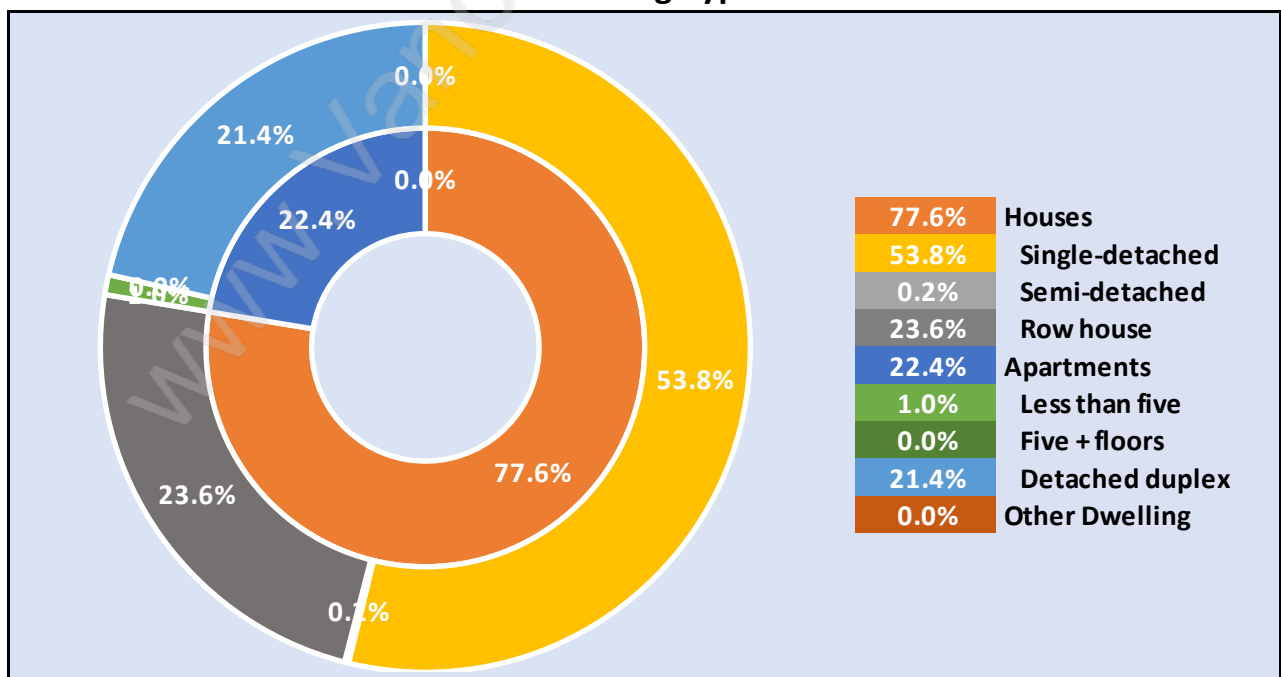

Total Number of Households - 819 / Average Household Income - \$107,331

Families in Scott Creek

Average Persons per Family - 3

Children at Home in Scott Creek

Total Number of Children at Home - 870

Family Structure in Scott Creek

Total Number of Families - 701 / Average Persons per Family - 3.

Households by Household Size in Scott Creek

Total Number of Households - 819

Dwellings in Scott Creek

Population Age 15+ in Scott Creek

Labour Force by Occupation in Scott Creek

Labour Force Participation in Scott Creek

Travel To Work in (from) Scott Creek

Occupied Dwellings by Structure Type in Scott Creek

Dominant Bulding Type - Houses

Private Dwellings by Period of Construction in Scott Creek

Dominant Period of Construction - 1981-1990

Population by Religion in Scott Creek

Population by Home Languages in Scott Creek