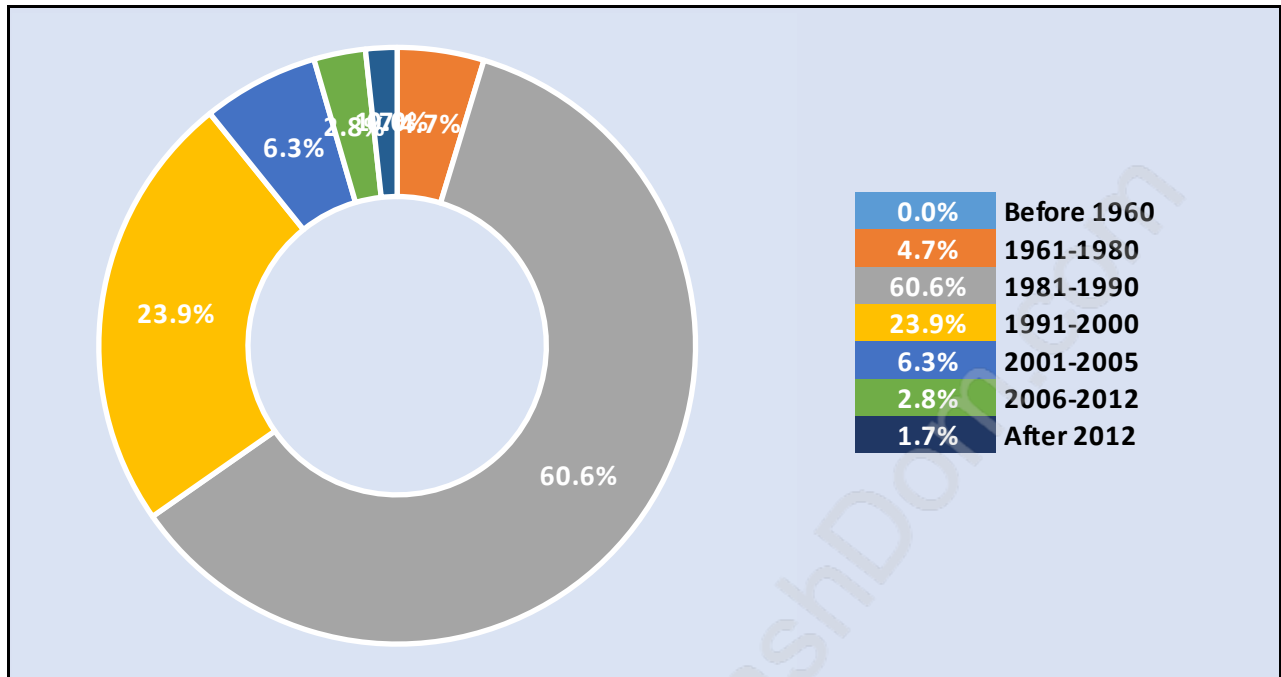

Scott Creek

June 2018

Population Trends in Scott Creek

Population by Age in Scott Creek

Population Age 15+ by Income Status in Scott Creek

Total Population Age 15 - 2,221

Households by Income in Scott Creek

Labour Force Participation in Scott Creek

Travel To Work in (from) Scott Creek

Occupied Dwellings by Structure Type in Scott Creek

Dominant Bulding Type - Houses

Private Dwellings by Period of Construction in Scott Creek

Dominant Period of Construction - 1981-1990

Population by Religion in Scott Creek

Population by Home Languages in Scott Creek