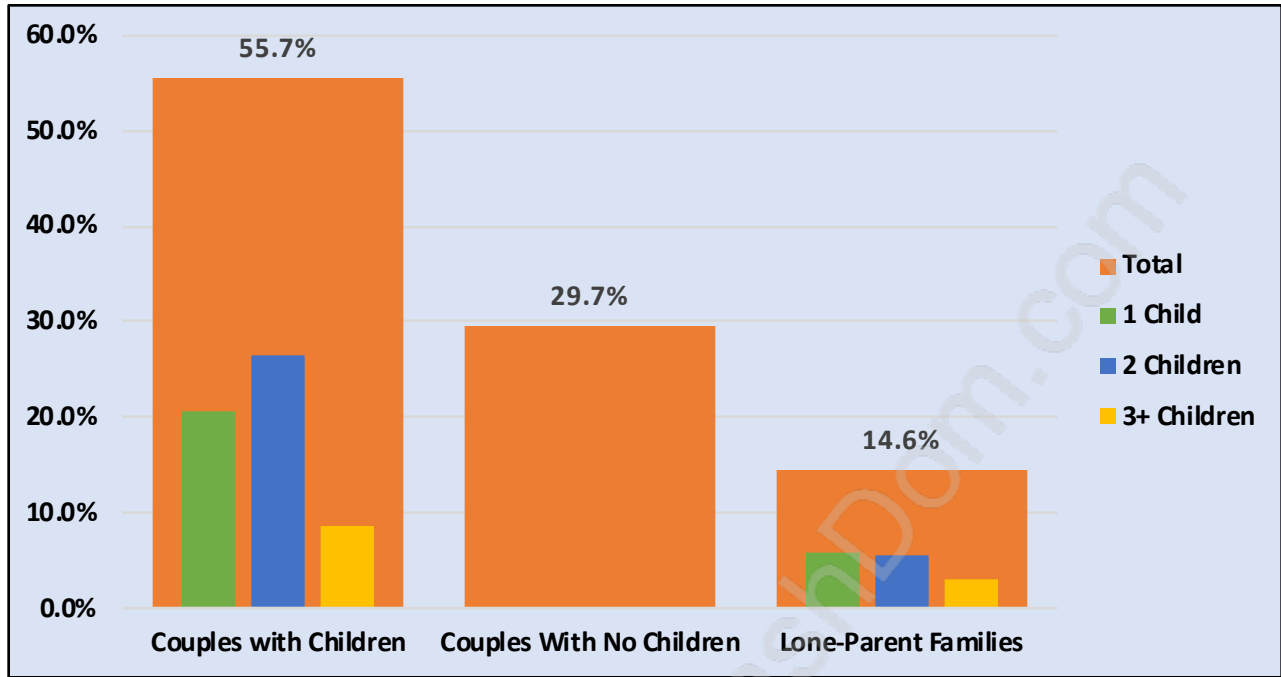

Scott Creek

June 2018

Population Trends in Scott Creek

Population by Age in Scott Creek

Population Age 15+ by Income Status in Scott Creek

Total Population Age 15 - 2,221

Households by Income in Scott Creek

Total Number of Households - 819 / Average Household Income - \$107,331

Families in Scott Creek

Average Persons per Family - 3

Children at Home in Scott Creek

Total Number of Children at Home - 870

Family Structure in Scott Creek

Total Number of Families - 701 / Average Persons per Family - 3.

Households by Household Size in Scott Creek

Total Number of Households - 819

Dwellings in Scott Creek

Population Age 15+ in Scott Creek

Labour Force by Occupation in Scott Creek