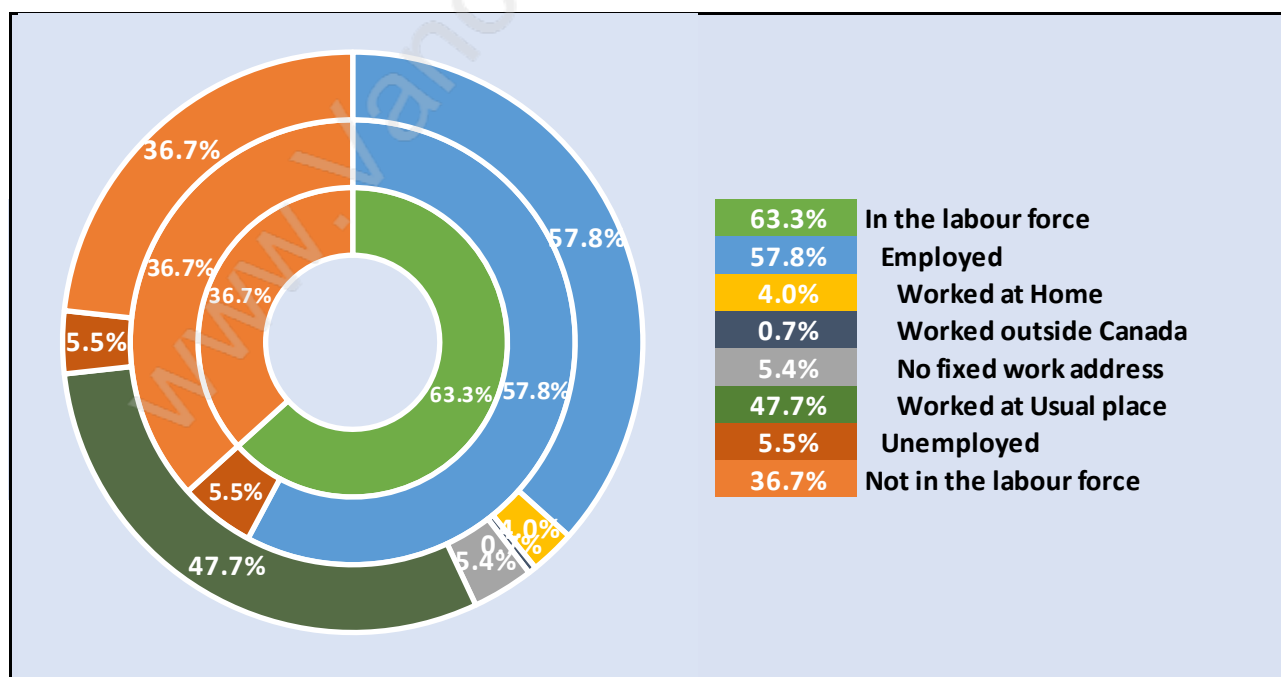

Labour Force Participation in Scott Creek