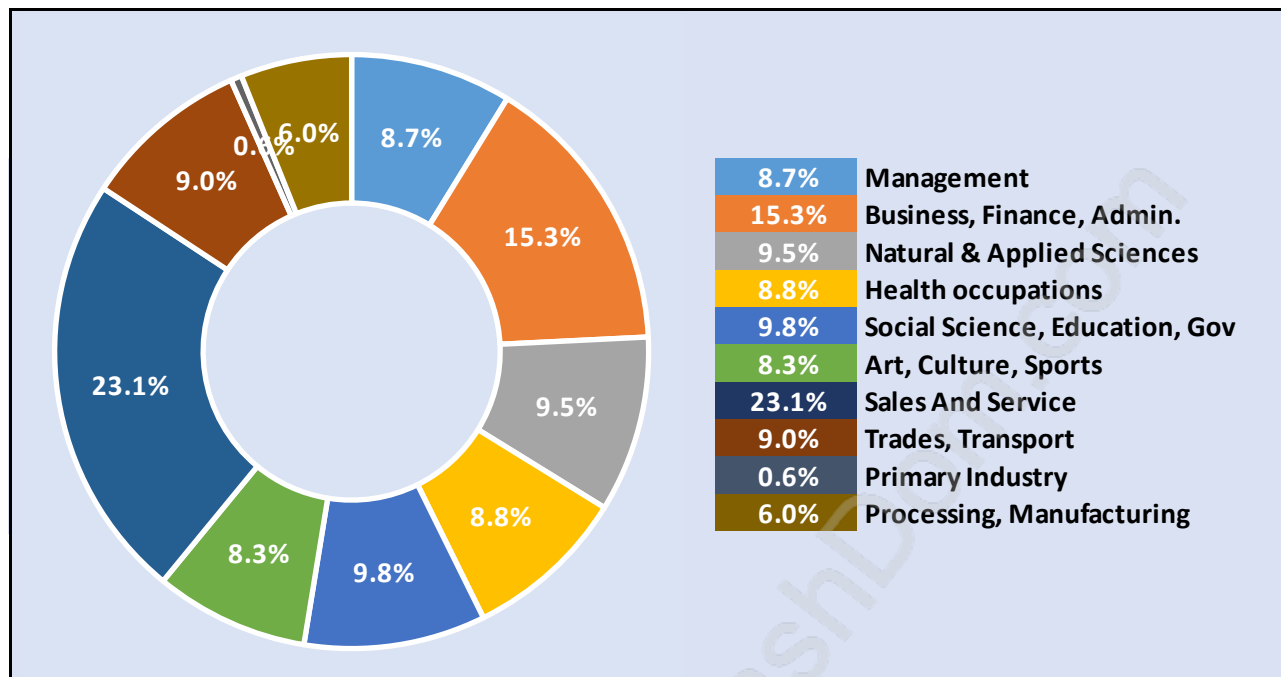

Total Number of Families - 701 / Average Persons per Family - 3.

Households by Household Size in Scott Creek

Total Number of Households - 819

Dwellings in Scott Creek

Population Age 15+ in Scott Creek

Labour Force by Occupation in Scott Creek