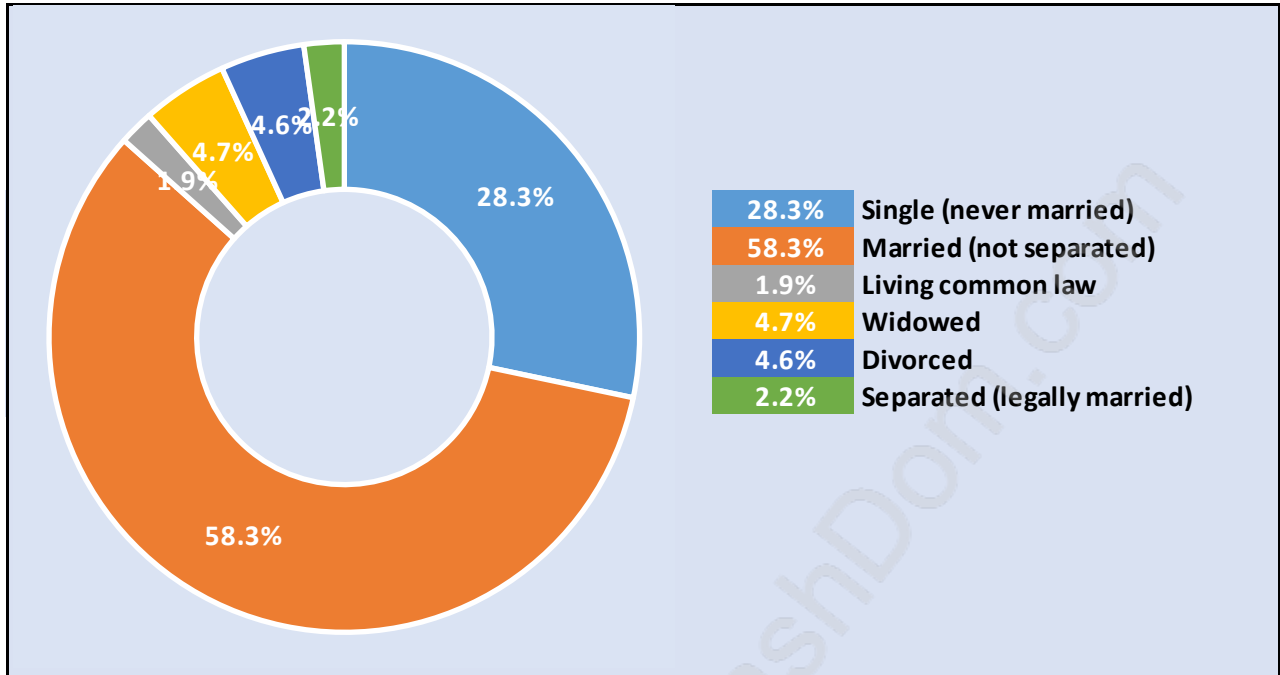

Scott Creek

June 2018

Population Trends in Scott Creek

Population by Age in Scott Creek

Population Age 15+ by Income Status in Scott Creek

Total Population Age 15 - 2,221

Households by Income in Scott Creek

Total Number of Households - 819 / Average Household Income - \$107,331

Families in Scott Creek

Average Persons per Family - 3

Children at Home in Scott Creek

Total Number of Children at Home - 870

Family Structure in Scott Creek

Total Number of Families - 701 / Average Persons per Family - 3.

Households by Household Size in Scott Creek

Total Number of Households - 819

Dwellings in Scott Creek

Population Age 15+ in Scott Creek

Labour Force by Occupation in Scott Creek