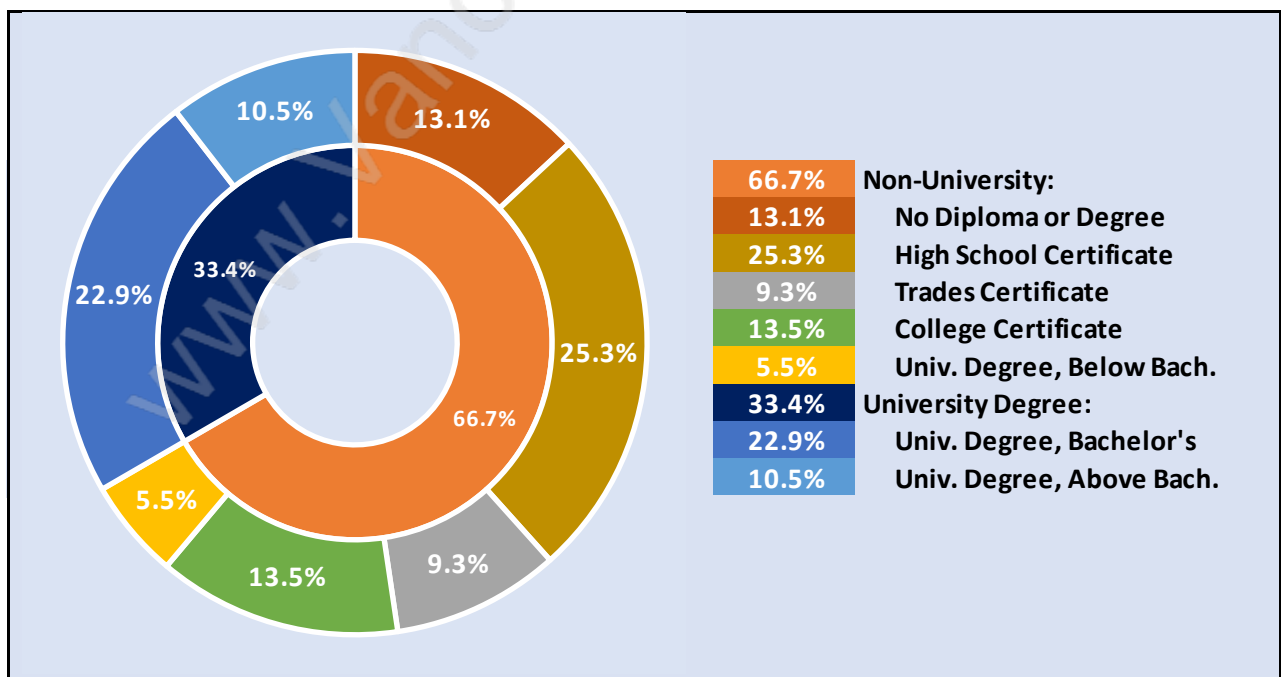

Scott Creek

June 2018

Population Trends in Scott Creek

Population by Age in Scott Creek

Population Age 15+ by Income Status in Scott Creek

Total Population Age 15 - 2,221

Households by Income in Scott Creek

Total Number of Households - 819 / Average Household Income - \$107,331

Families in Scott Creek

Average Persons per Family - 3

Children at Home in Scott Creek

Total Number of Children at Home - 870

Family Structure in Scott Creek

Total Number of Families - 701 / Average Persons per Family - 3.

Households by Household Size in Scott Creek

Total Number of Households - 819

Dwellings in Scott Creek

Population Age 15+ in Scott Creek

Labour Force by Occupation in Scott Creek