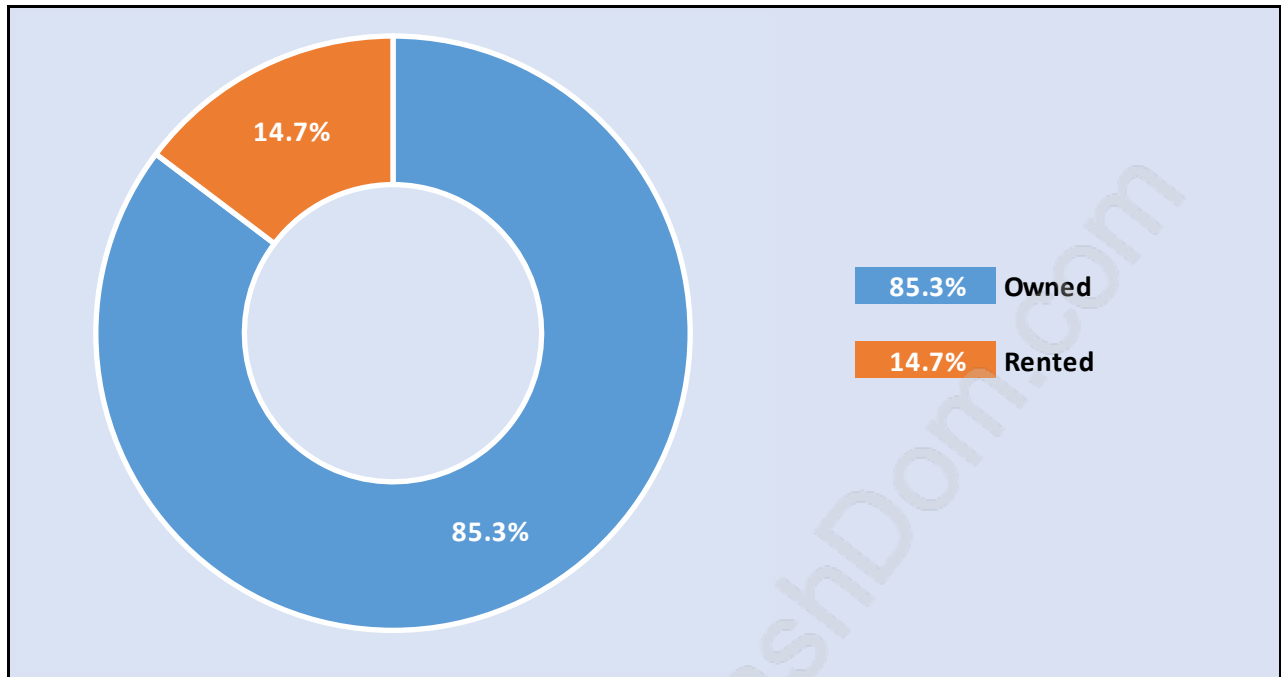

Scott Creek

June 2018

Population Trends in Scott Creek

Population by Age in Scott Creek

Population Age 15+ by Income Status in Scott Creek

Total Population Age 15 - 2,221

Households by Income in Scott Creek

Total Number of Households - 819 / Average Household Income - \$107,331

Families in Scott Creek

Average Persons per Family - 3

Children at Home in Scott Creek

Total Number of Children at Home - 870

Family Structure in Scott Creek

Total Number of Families - 701 / Average Persons per Family - 3.

Households by Household Size in Scott Creek

Total Number of Households - 819

Dwellings in Scott Creek

Population Age 15+ in Scott Creek

Labour Force by Occupation in Scott Creek

Labour Force Participation in Scott Creek

Travel To Work in (from) Scott Creek

Occupied Dwellings by Structure Type in Scott Creek

Dominant Bulding Type - Houses

Private Dwellings by Period of Construction in Scott Creek