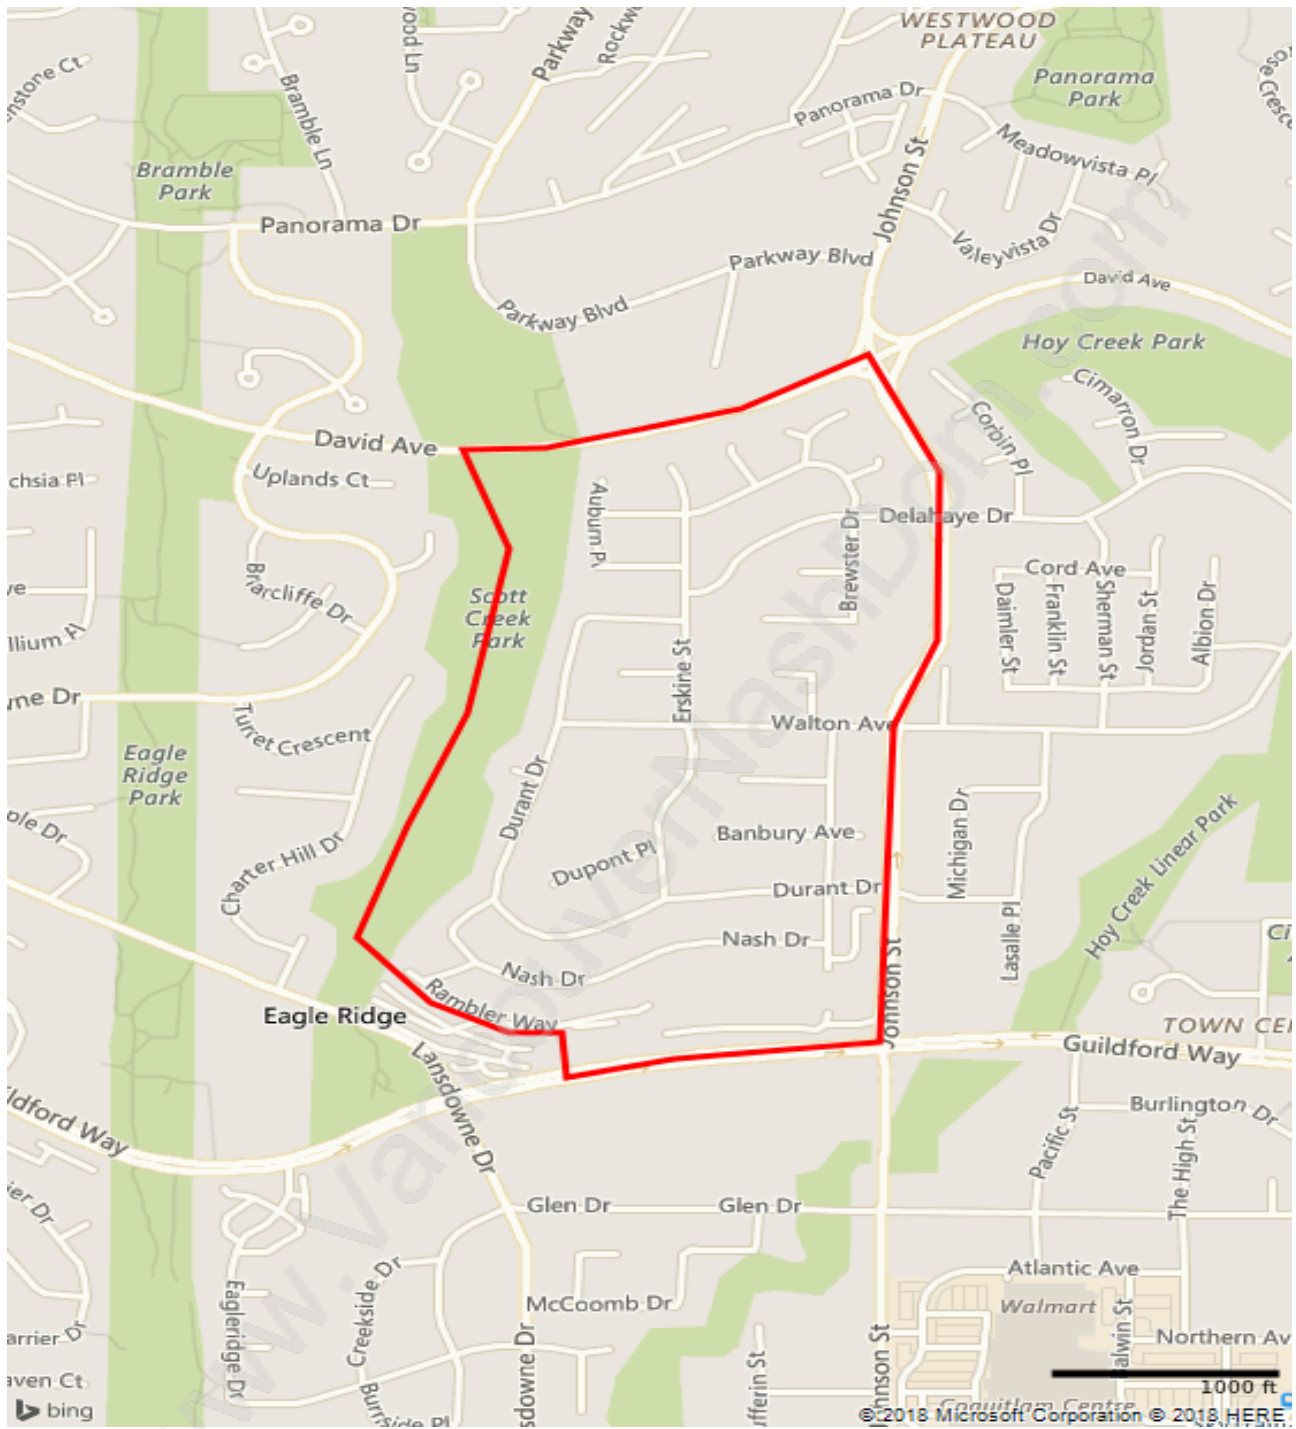

Scott Creek

June 2018

Population Trends in Scott Creek

Population by Age in Scott Creek

Population Age 15+ by Income Status in Scott Creek

Total Population Age 15 - 2,221

Households by Income in Scott Creek

Total Number of Households - 819 / Average Household Income - \$107,331

Families in Scott Creek

Average Persons per Family - 3

Children at Home in Scott Creek

Total Number of Children at Home - 870

Family Structure in Scott Creek

Total Number of Families - 701 / Average Persons per Family - 3.

Households by Household Size in Scott Creek

Total Number of Households - 819

Dwellings in Scott Creek

Population Age 15+ in Scott Creek

Labour Force by Occupation in Scott Creek

Dominant Period of Construction - 1981-1990

Population by Religion in Scott Creek

Population by Home Languages in Scott Creek