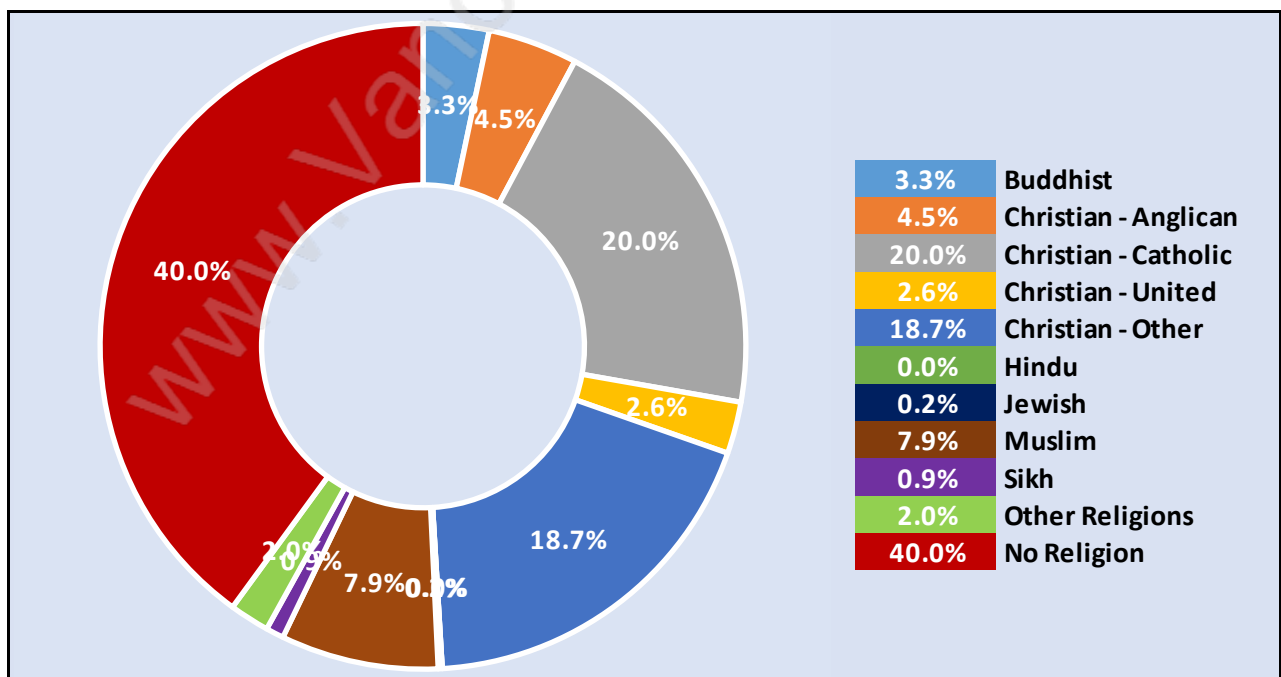

Labour Force Participation in Scott Creek

Travel To Work in (from) Scott Creek

Occupied Dwellings by Structure Type in Scott Creek

Dominant Bulding Type - Houses

Private Dwellings by Period of Construction in Scott Creek

Dominant Period of Construction - 1981-1990

Population by Religion in Scott Creek

Population by Home Languages in Scott Creek