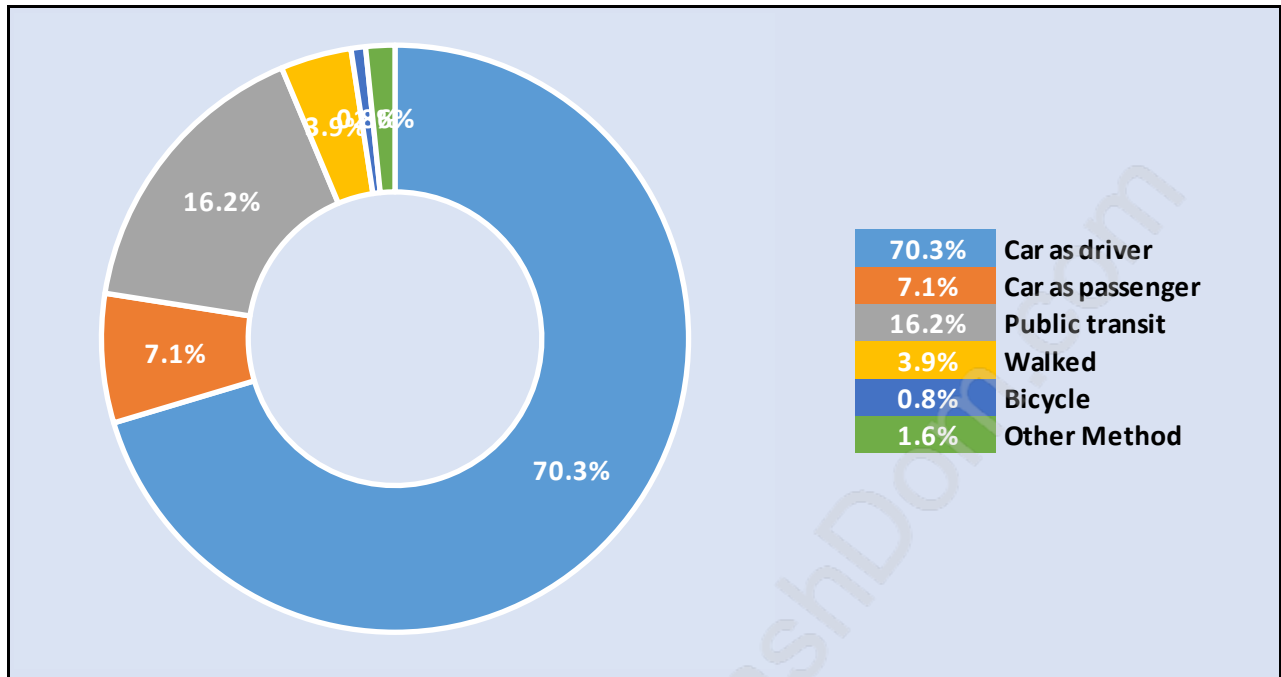

Travel To Work in (from) Scott Creek