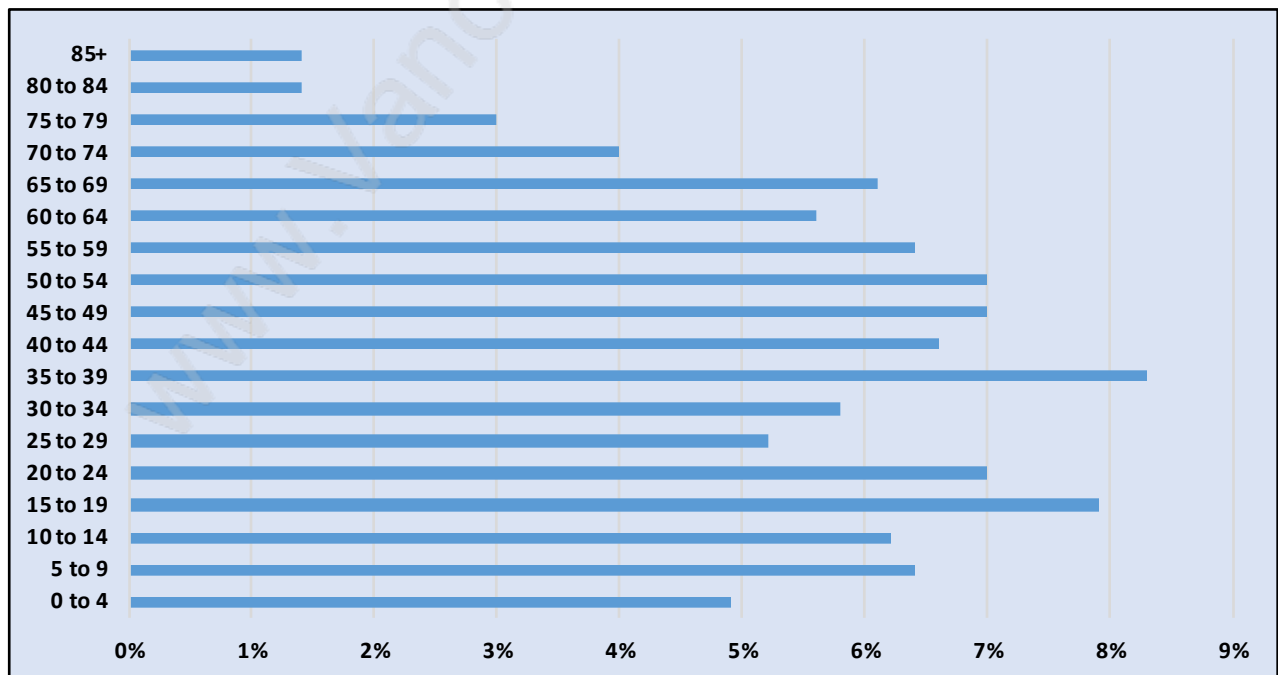

Scottsdale

Population Trends in Scottsdale

Population by Age in Scottsdale

Population Age 15+ by Income Status in Scottsdale

Total Population Age 15 - 14,051

Households by Income in Scottsdale

Total Number of Households - 5,040 / Average Household Income - \$95,725

Families in Scottsdale

Average Persons per Family - 3.7

Children at Home in Scottsdale

Total Number of Children at Home - 6,072

Family Structure in Scottsdale

Total Number of Families - 4,044 / Average Persons per Family - 3.7