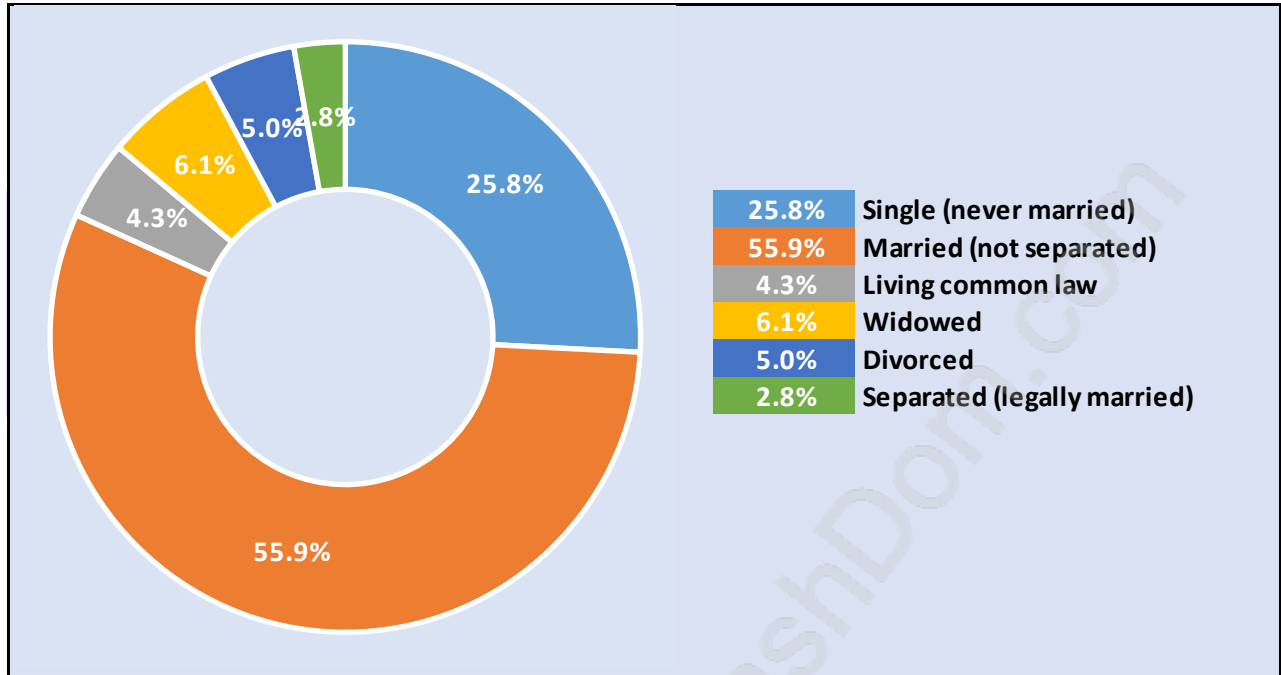

Scottsdale

Population Trends in Scottsdale

Population by Age in Scottsdale

Population Age 15+ by Income Status in Scottsdale

Total Population Age 15 - 14,051

Households by Income in Scottsdale

Total Number of Households - 5,040 / Average Household Income - \$95,725

Families in Scottsdale

Average Persons per Family - 3.7

Children at Home in Scottsdale

Total Number of Children at Home - 6,072

Family Structure in Scottsdale

Total Number of Families - 4,044 / Average Persons per Family - 3.7

Households by Household Size in Scottsdale

Total Number of Households - 5,040

Dwellings in Scottsdale

Population Age 15+ in Scottsdale

Labour Force by Occupation in Scottsdale

Labour Force Participation in Scottsdale