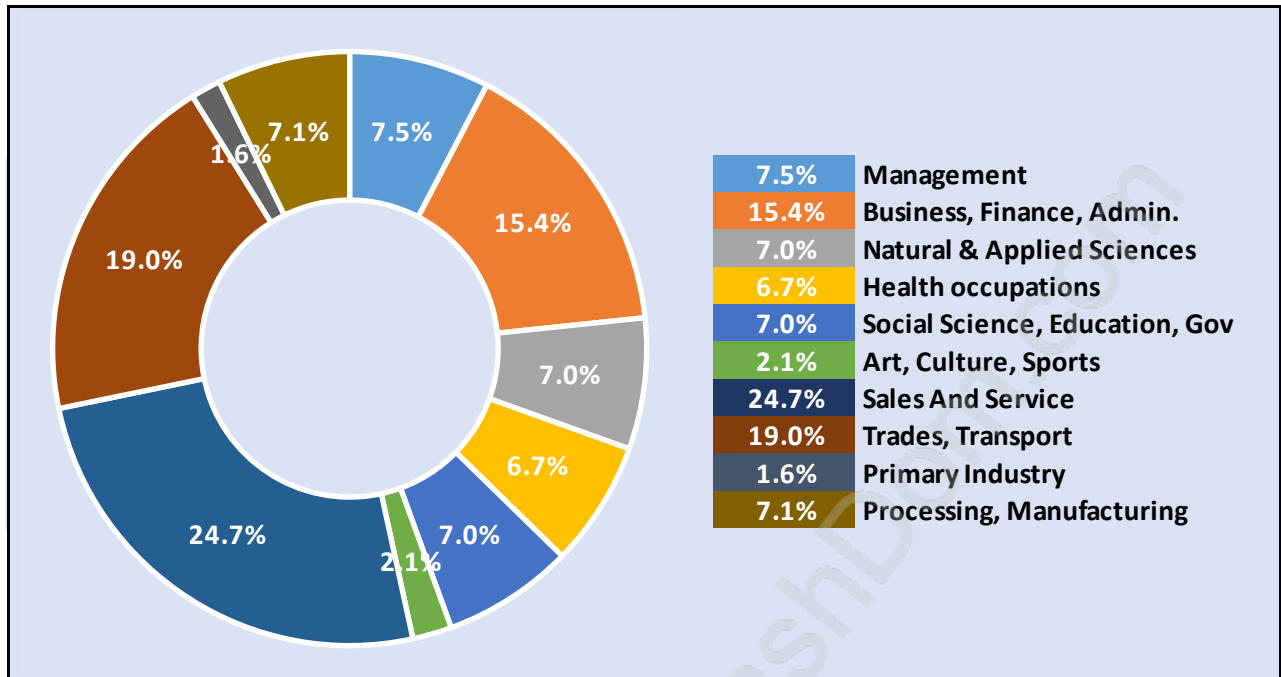

Labour Force by Occupation in Scottsdale