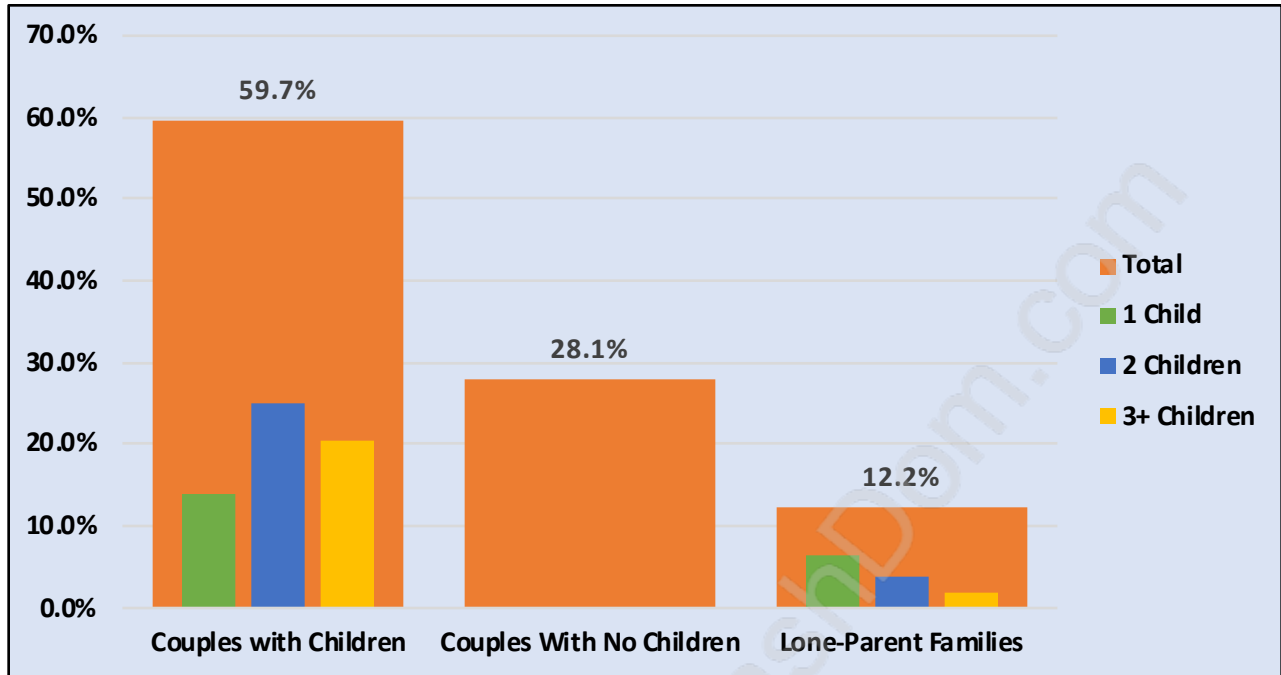

Scottsdale

Population Trends in Scottsdale

Population by Age in Scottsdale

Population Age 15+ by Income Status in Scottsdale

Total Population Age 15 - 14,051

Households by Income in Scottsdale

Total Number of Households - 5,040 / Average Household Income - \$95,725

Families in Scottsdale

Average Persons per Family - 3.7

Children at Home in Scottsdale

Total Number of Children at Home - 6,072

Family Structure in Scottsdale

Total Number of Families - 4,044 / Average Persons per Family - 3.7

Households by Household Size in Scottsdale

Total Number of Households - 5,040

Dwellings in Scottsdale

Population Age 15+ in Scottsdale

Labour Force by Occupation in Scottsdale

Labour Force Participation in Scottsdale