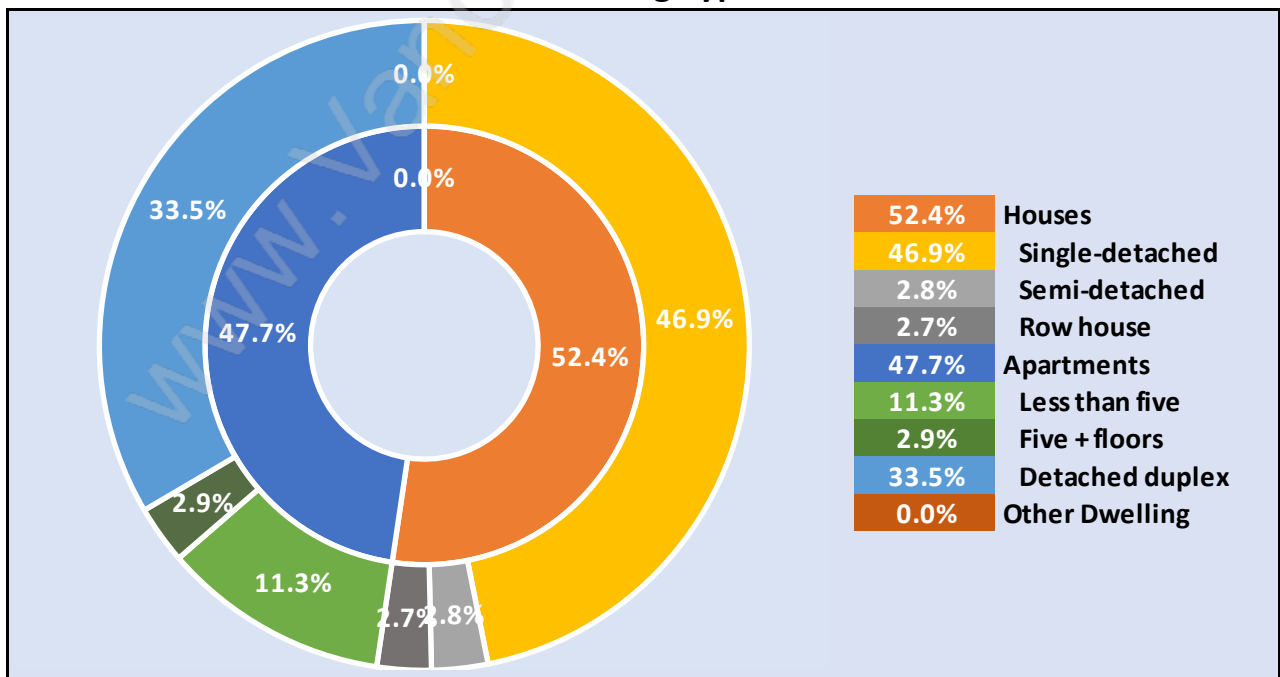

Scottsdale

Population Trends in Scottsdale

Population by Age in Scottsdale

Population Age 15+ by Income Status in Scottsdale

Total Population Age 15 - 14,051

Households by Income in Scottsdale

Total Number of Households - 5,040 / Average Household Income - \$95,725

Families in Scottsdale

Average Persons per Family - 3.7

Children at Home in Scottsdale

Total Number of Children at Home - 6,072

Family Structure in Scottsdale

Total Number of Families - 4,044 / Average Persons per Family - 3.7

Households by Household Size in Scottsdale

Total Number of Households - 5,040

Dwellings in Scottsdale

Population Age 15+ in Scottsdale

Labour Force by Occupation in Scottsdale

Labour Force Participation in Scottsdale

Travel To Work in (from) Scottsdale

Occupied Dwellings by Structure Type in Scottsdale

Dominant Bulding Type - Houses

Private Dwellings by Period of Construction in Scottsdale

Dominant Period of Construction - 1961-1980