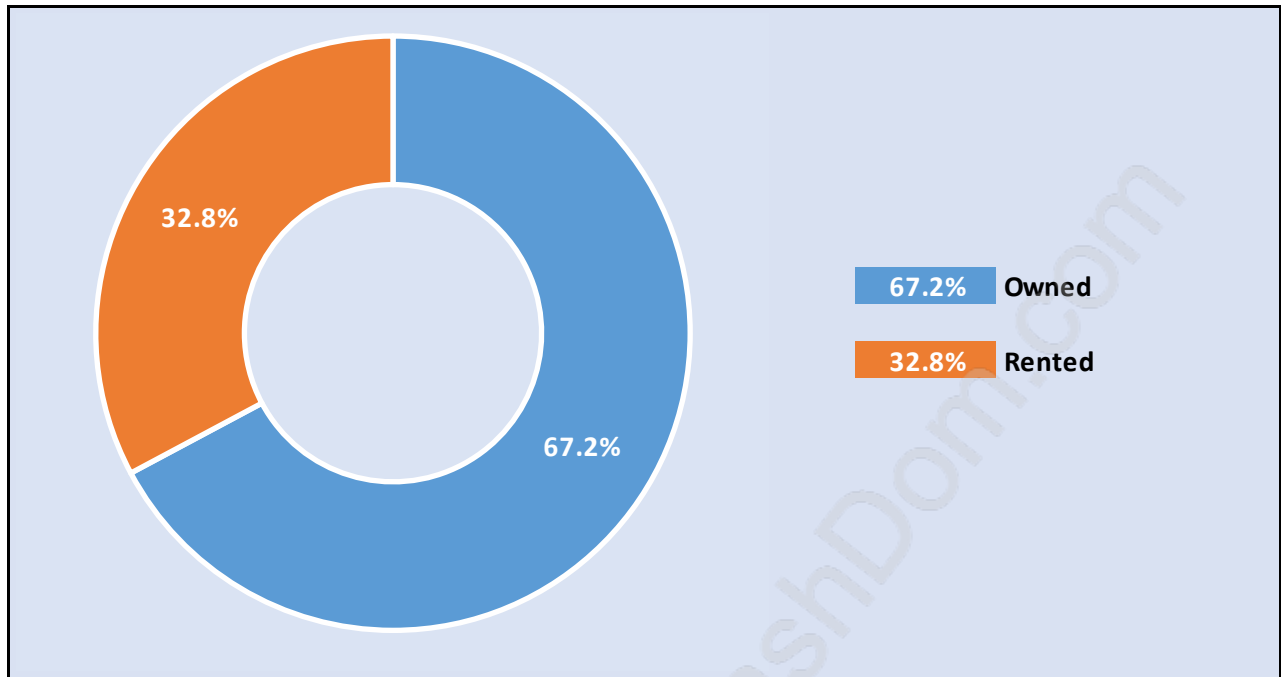

Dwellings in Scottsdale