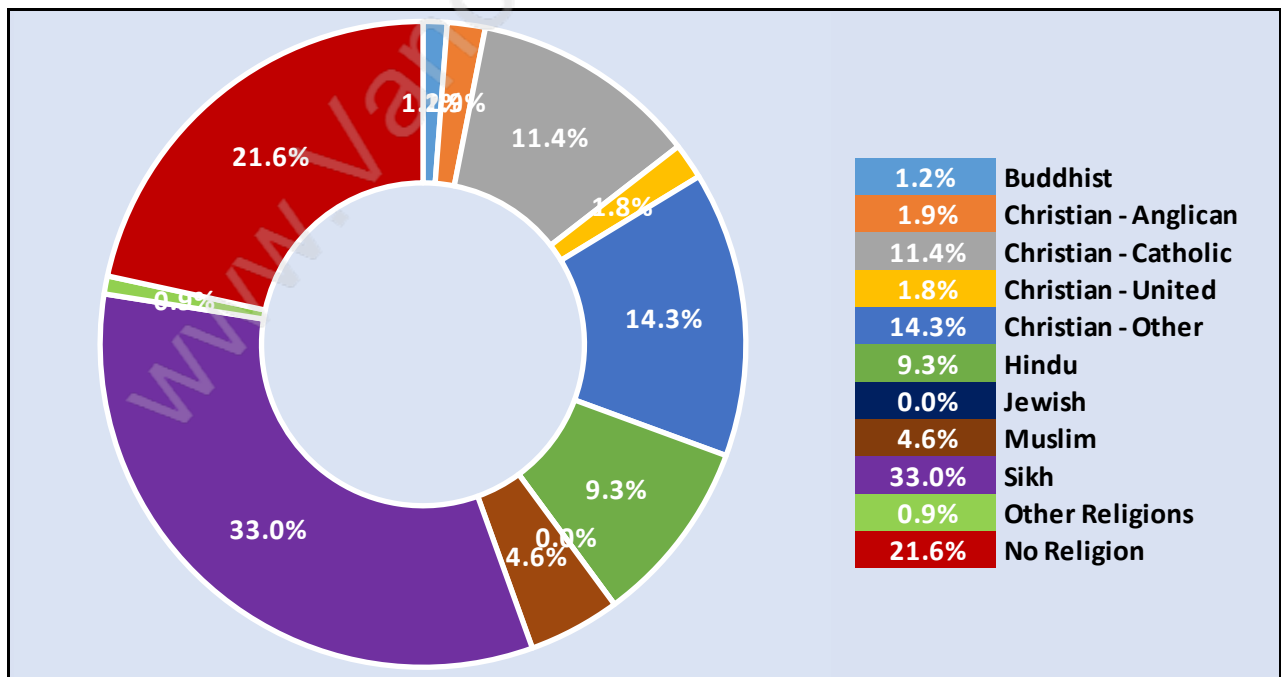

Population by Religion in Scottsdale