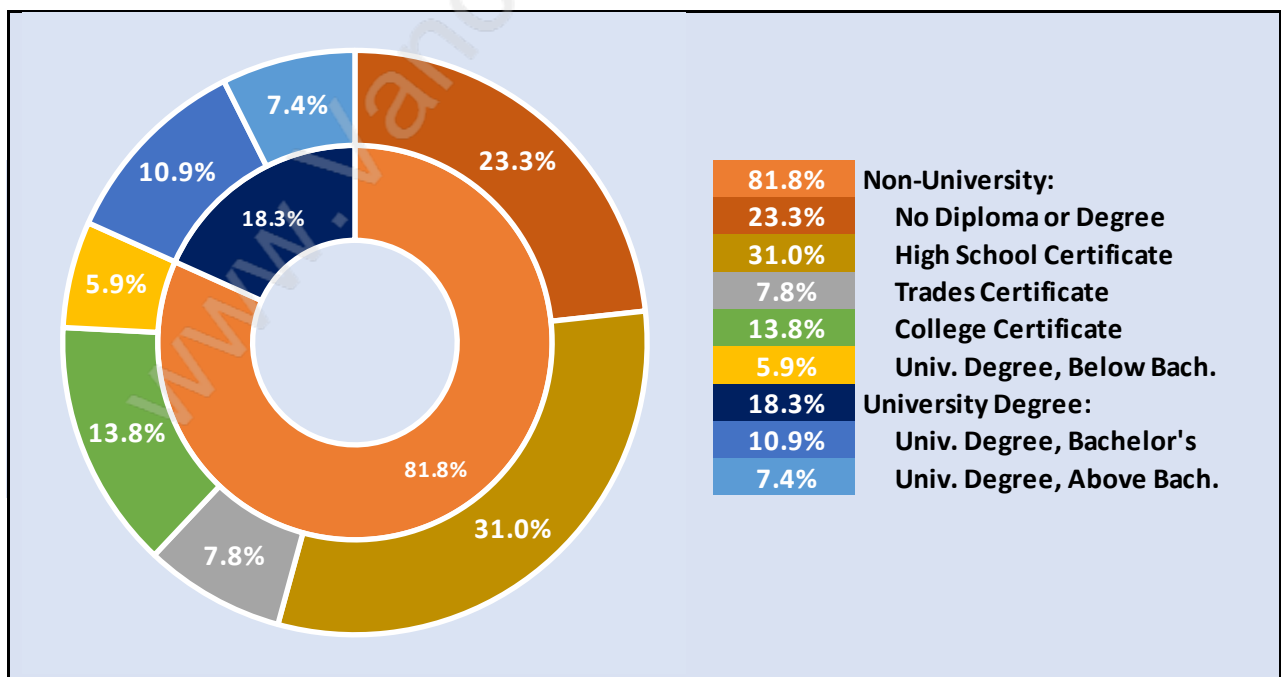

Scottsdale

Population Trends in Scottsdale

Population by Age in Scottsdale

Population Age 15+ by Income Status in Scottsdale

Total Population Age 15 - 14,051

Households by Income in Scottsdale

Total Number of Households - 5,040 / Average Household Income - \$95,725

Households by Household Size in Scottsdale

Total Number of Households - 5,040

Dwellings in Scottsdale

Population Age 15+ in Scottsdale

Labour Force by Occupation in Scottsdale

Labour Force Participation in Scottsdale