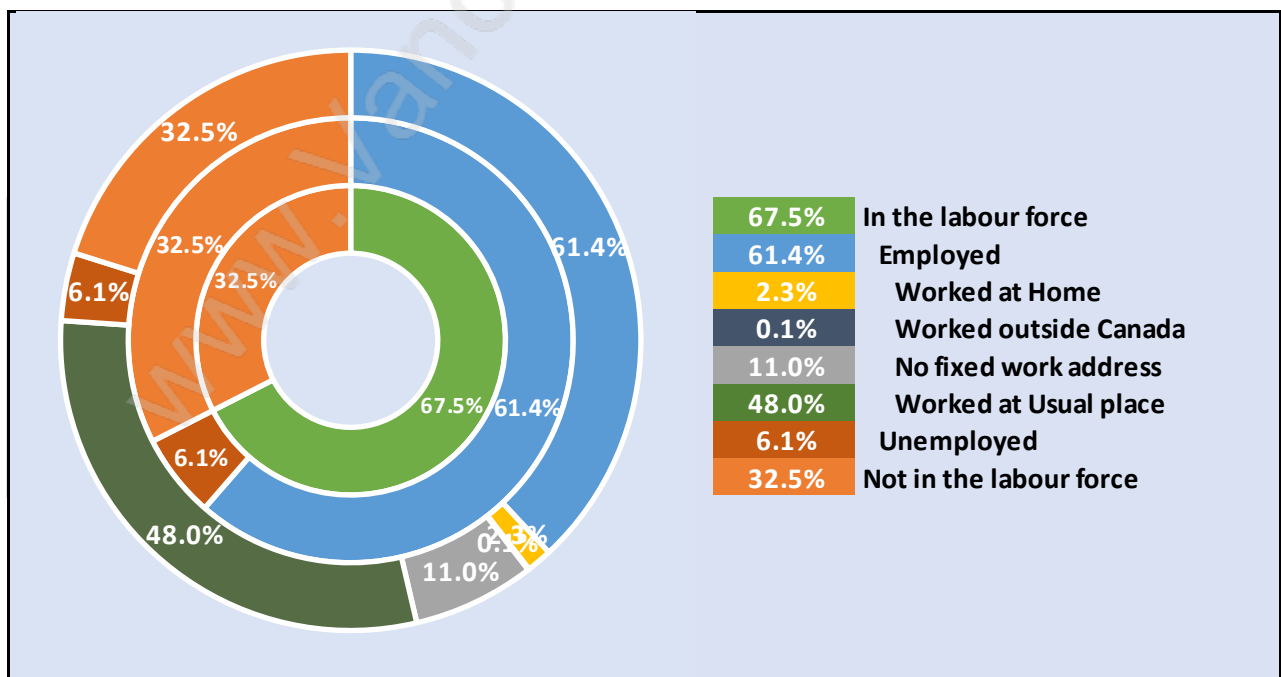

Households by Household Size in Scottsdale

Total Number of Households - 5,040

Dwellings in Scottsdale

Population Age 15+ in Scottsdale

Labour Force by Occupation in Scottsdale

Labour Force Participation in Scottsdale