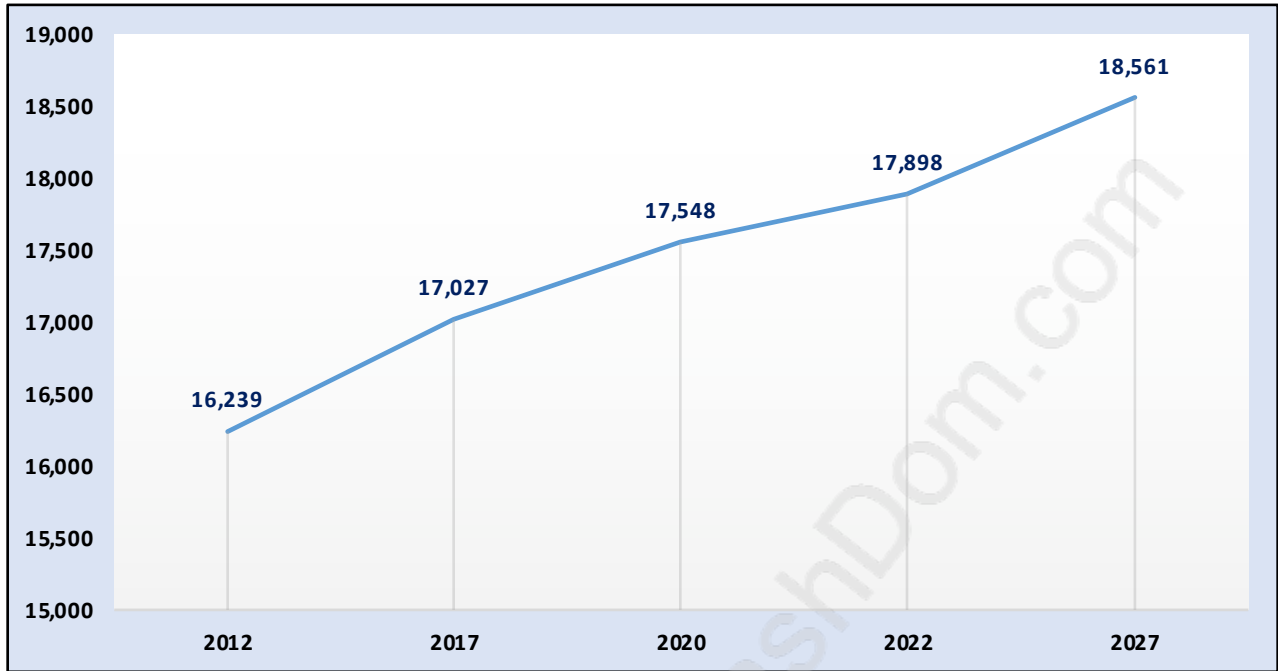

Scottsdale

Population Trends in Scottsdale

Population by Age in Scottsdale

Population Age 15+ by Income Status in Scottsdale

Total Population Age 15 - 14,051

Households by Income in Scottsdale

Total Number of Households - 5,040 / Average Household Income - \$95,725

Families in Scottsdale

Average Persons per Family - 3.7

Children at Home in Scottsdale

Total Number of Children at Home - 6,072

Family Structure in Scottsdale

Total Number of Families - 4,044 / Average Persons per Family - 3.7