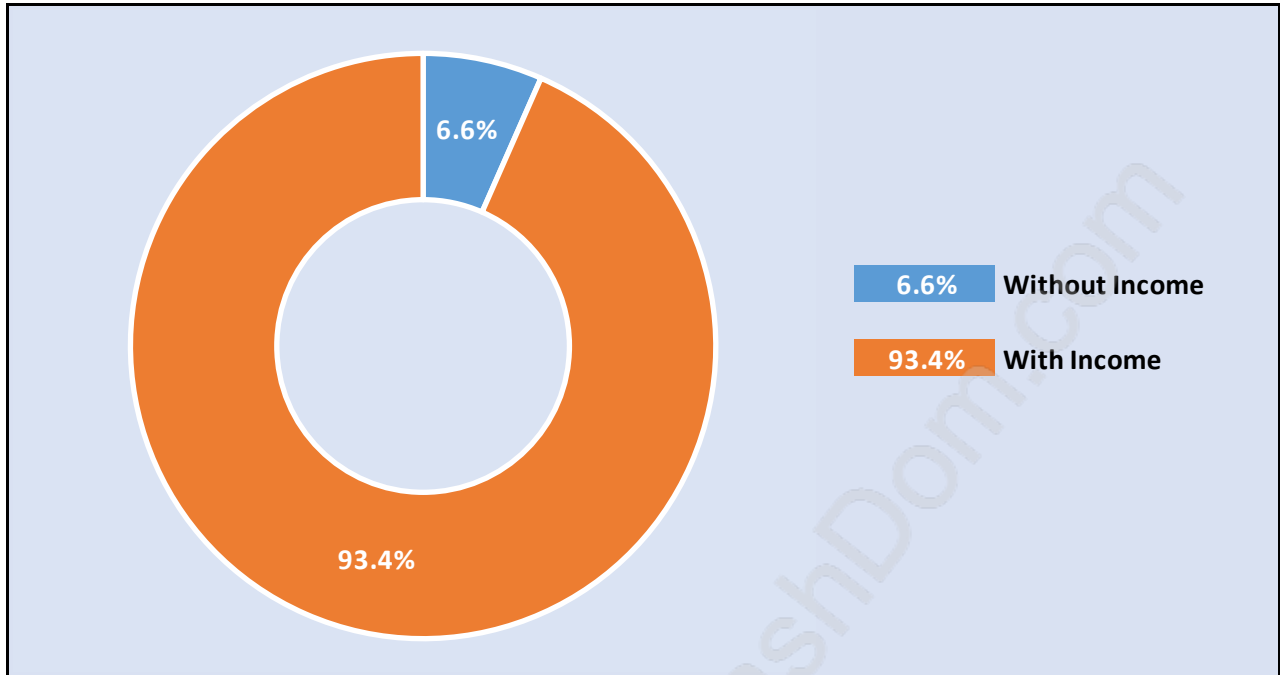

Scottsdale

Population Trends in Scottsdale

Population by Age in Scottsdale

Population Age 15+ by Income Status in Scottsdale

Total Population Age 15 - 14,051

Households by Income in Scottsdale

Total Number of Households - 5,040 / Average Household Income - \$95,725

Families in Scottsdale

Average Persons per Family - 3.7

Children at Home in Scottsdale

Total Number of Children at Home - 6,072

Family Structure in Scottsdale

Total Number of Families - 4,044 / Average Persons per Family - 3.7