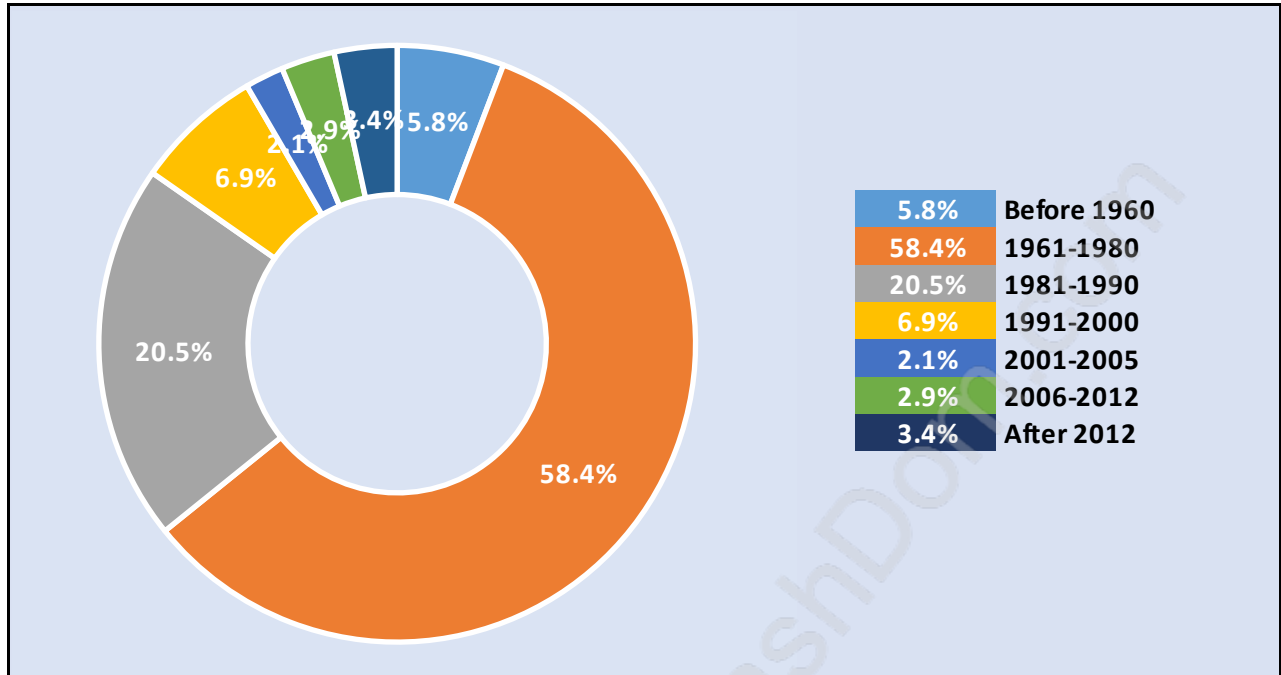

Scottsdale

Population Trends in Scottsdale

Population by Age in Scottsdale

Population Age 15+ by Income Status in Scottsdale

Total Population Age 15 - 14,051

Households by Income in Scottsdale

Total Number of Households - 5,040 / Average Household Income - \$95,725

Travel To Work in (from) Scottsdale

Occupied Dwellings by Structure Type in Scottsdale

Dominant Bulding Type - Houses

Private Dwellings by Period of Construction in Scottsdale

Dominant Period of Construction - 1961-1980