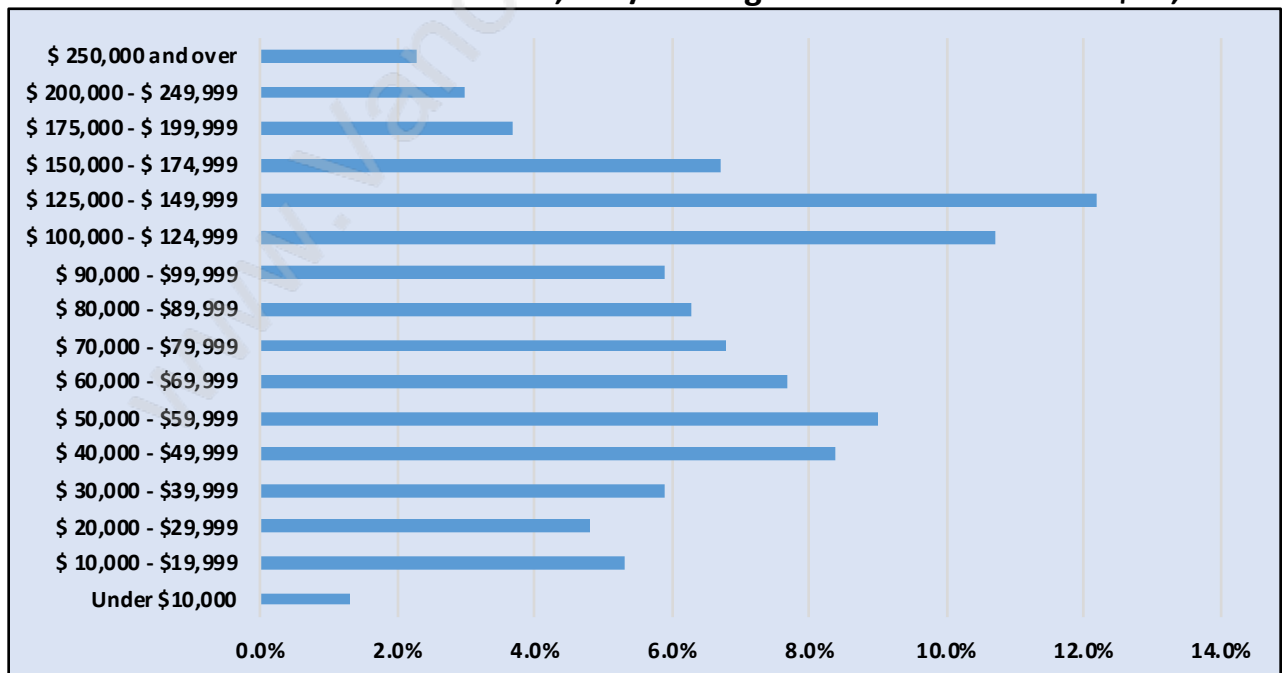

Scottsdale

Population Trends in Scottsdale

Population by Age in Scottsdale

Population Age 15+ by Income Status in Scottsdale

Total Population Age 15 - 14,051

Households by Income in Scottsdale

Total Number of Households - 5,040 / Average Household Income - \$95,725

Families in Scottsdale

Average Persons per Family - 3.7

Children at Home in Scottsdale

Total Number of Children at Home - 6,072

Family Structure in Scottsdale

Total Number of Families - 4,044 / Average Persons per Family - 3.7