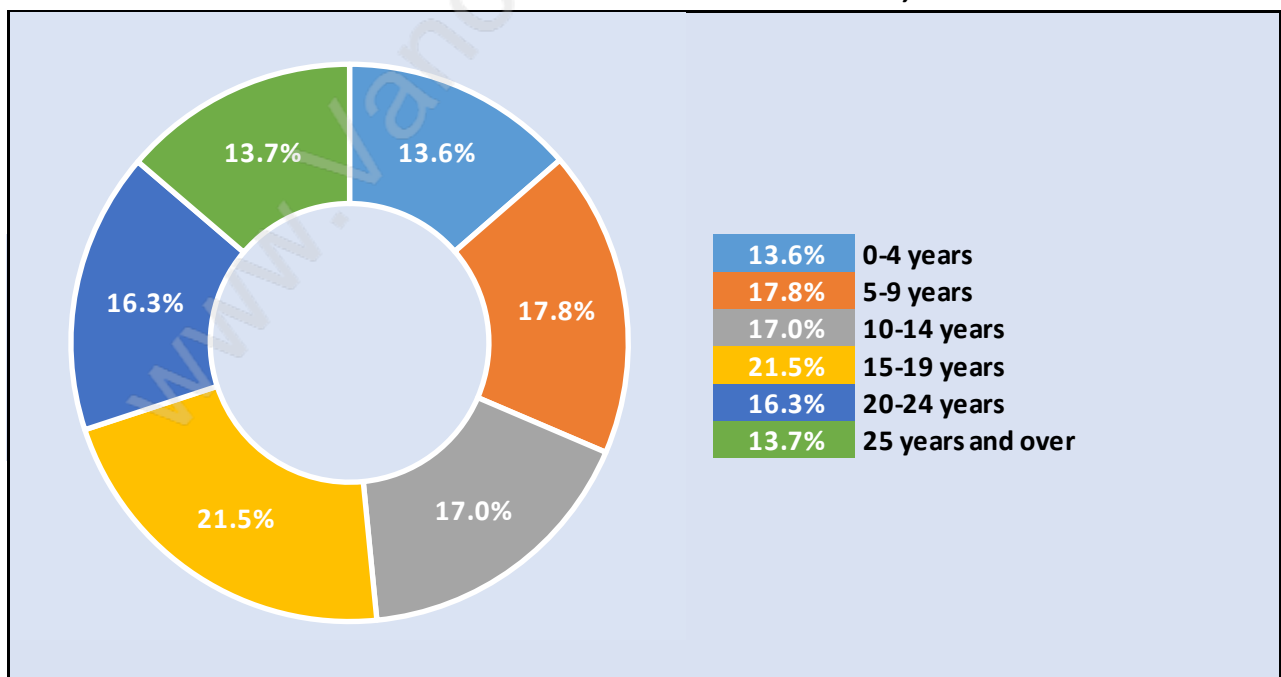

Scottsdale

Population Trends in Scottsdale

Population by Age in Scottsdale

Population Age 15+ by Income Status in Scottsdale

Total Population Age 15 - 14,051

Households by Income in Scottsdale

Total Number of Households - 5,040 / Average Household Income - \$95,725

Families in Scottsdale

Average Persons per Family - 3.7

Children at Home in Scottsdale

Total Number of Children at Home - 6,072

Family Structure in Scottsdale

Total Number of Families - 4,044 / Average Persons per Family - 3.7