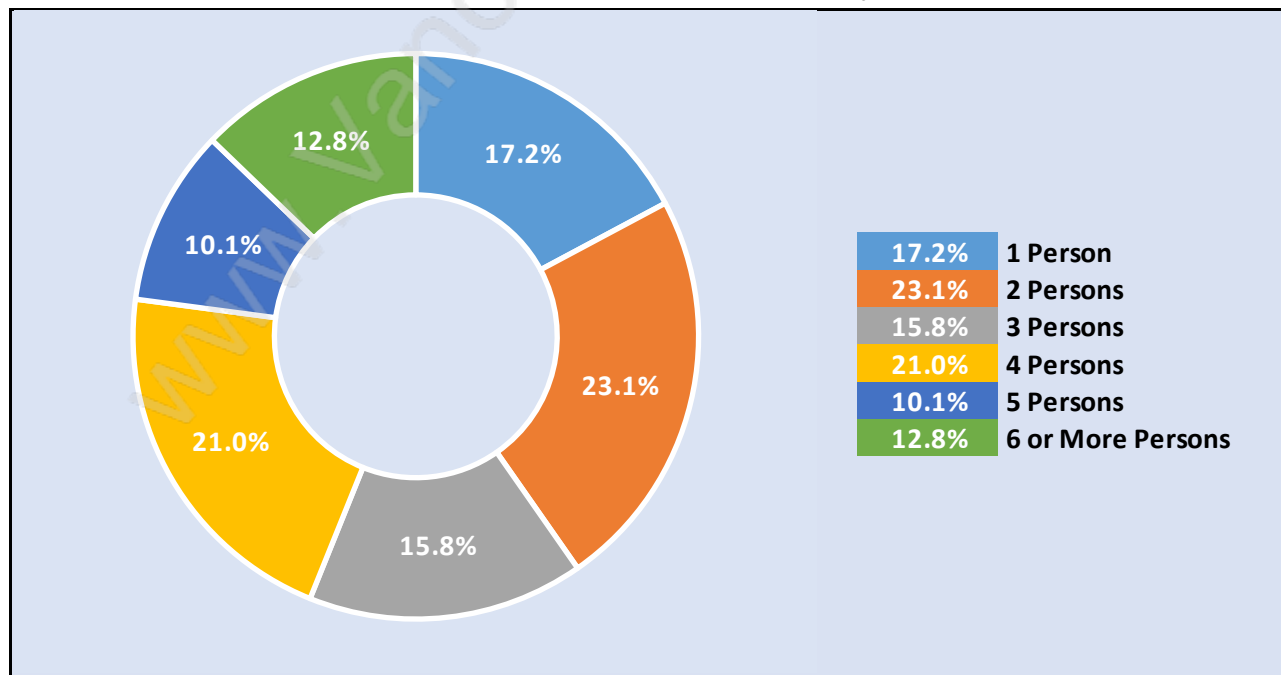

Scottsdale

Population Trends in Scottsdale

Population by Age in Scottsdale

Population Age 15+ by Income Status in Scottsdale

Total Population Age 15 - 14,051

Households by Income in Scottsdale

Total Number of Households - 5,040 / Average Household Income - \$95,725

Families in Scottsdale

Average Persons per Family - 3.7

Children at Home in Scottsdale

Total Number of Children at Home - 6,072

Family Structure in Scottsdale

Total Number of Families - 4,044 / Average Persons per Family - 3.7

Households by Household Size in Scottsdale

Total Number of Households - 5,040

Dwellings in Scottsdale

Population Age 15+ in Scottsdale

Labour Force by Occupation in Scottsdale

Labour Force Participation in Scottsdale