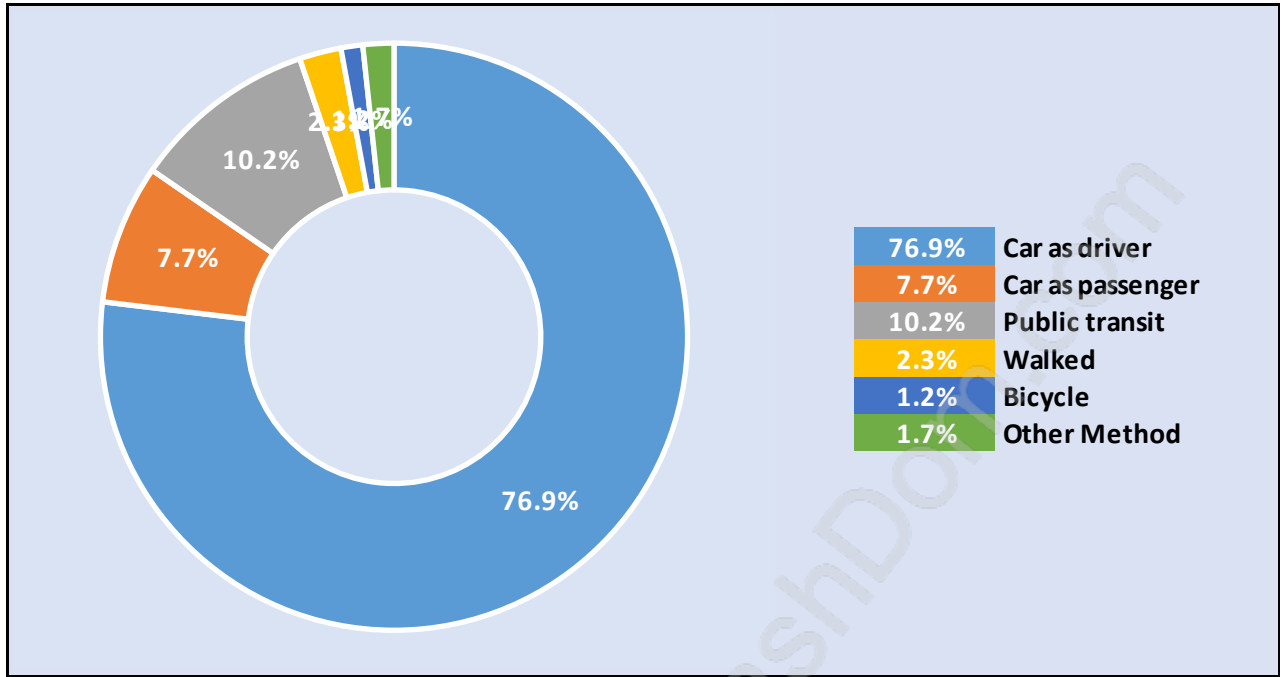

Travel To Work in (from) Scottsdale