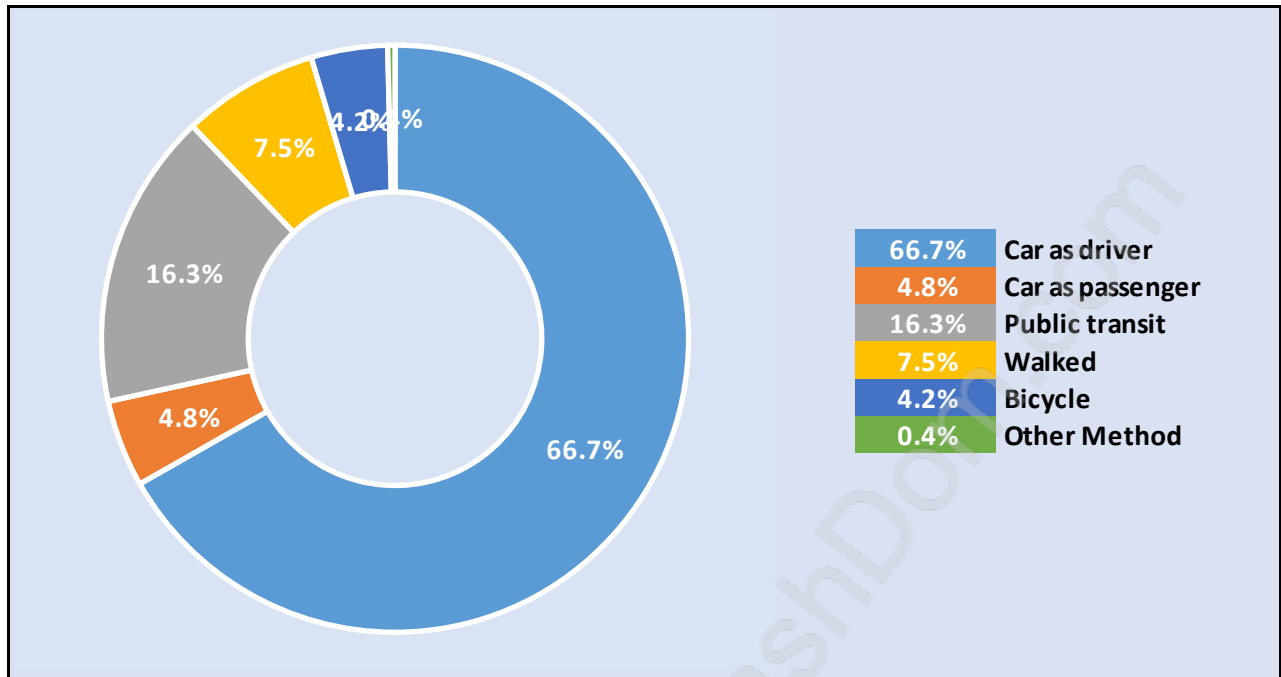

Travel To Work in (from) Sea Island