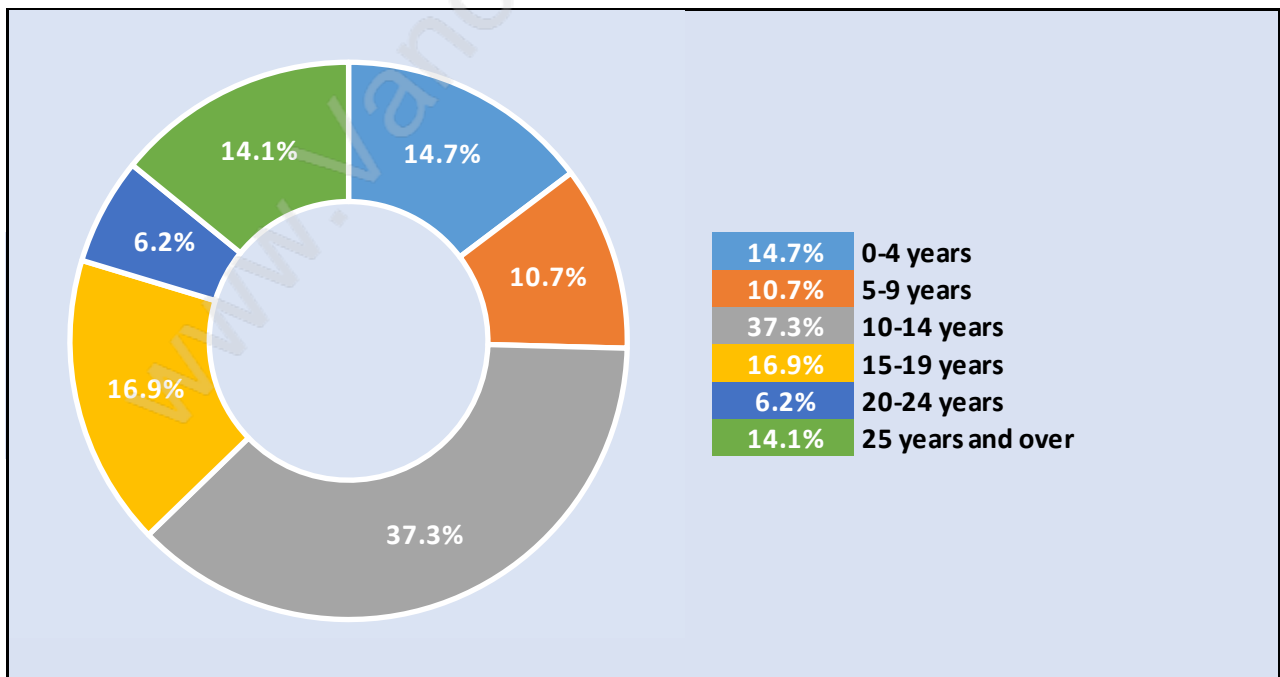

Sea Island

July 2018

Population Trends in Sea Island

Population by Age in Sea Island

Population Age 15+ by Income Status in Sea Island

Total Population Age 15 - 666

Households by Income in Sea Island

Total Number of Households - 293 / Average Household Income - \$145,943

Families in Sea Island

Average Persons per Family - 2.6

Children at Home in Sea Island

Total Number of Children at Home - 177

Family Structure in Sea Island

Total Number of Families - 200 / Average Persons per Family - 2.6