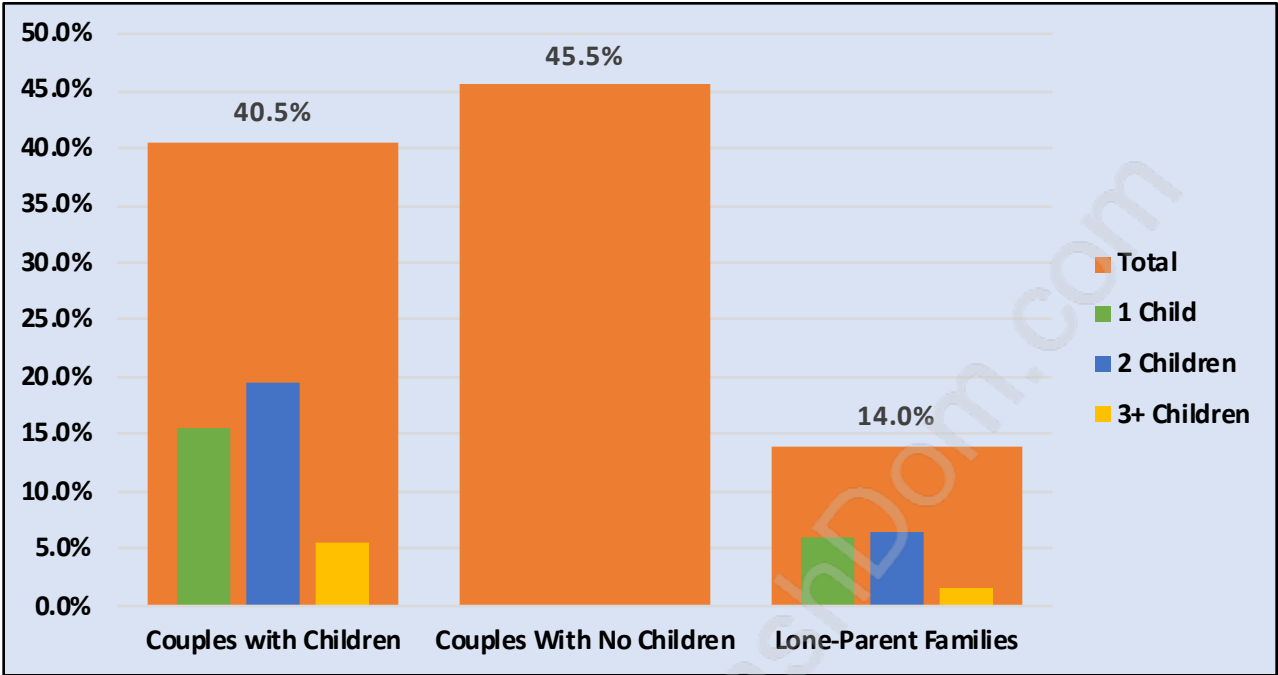

Sea Island

July 2018

Population Trends in Sea Island

Population by Age in Sea Island

Population Age 15+ by Income Status in Sea Island

Total Population Age 15 - 666

Households by Income in Sea Island

Total Number of Households - 293 / Average Household Income - \$145,943

Families in Sea Island

Average Persons per Family - 2.6

Children at Home in Sea Island

Total Number of Children at Home - 177

Family Structure in Sea Island

Total Number of Families - 200 / Average Persons per Family - 2.6

Households by Household Size in Sea Island

Total Number of Households - 293

Dwellings in Sea Island

Population Age 15+ in Sea Island

Labour Force by Occupation in Sea Island

Labour Force Participation in Sea Island