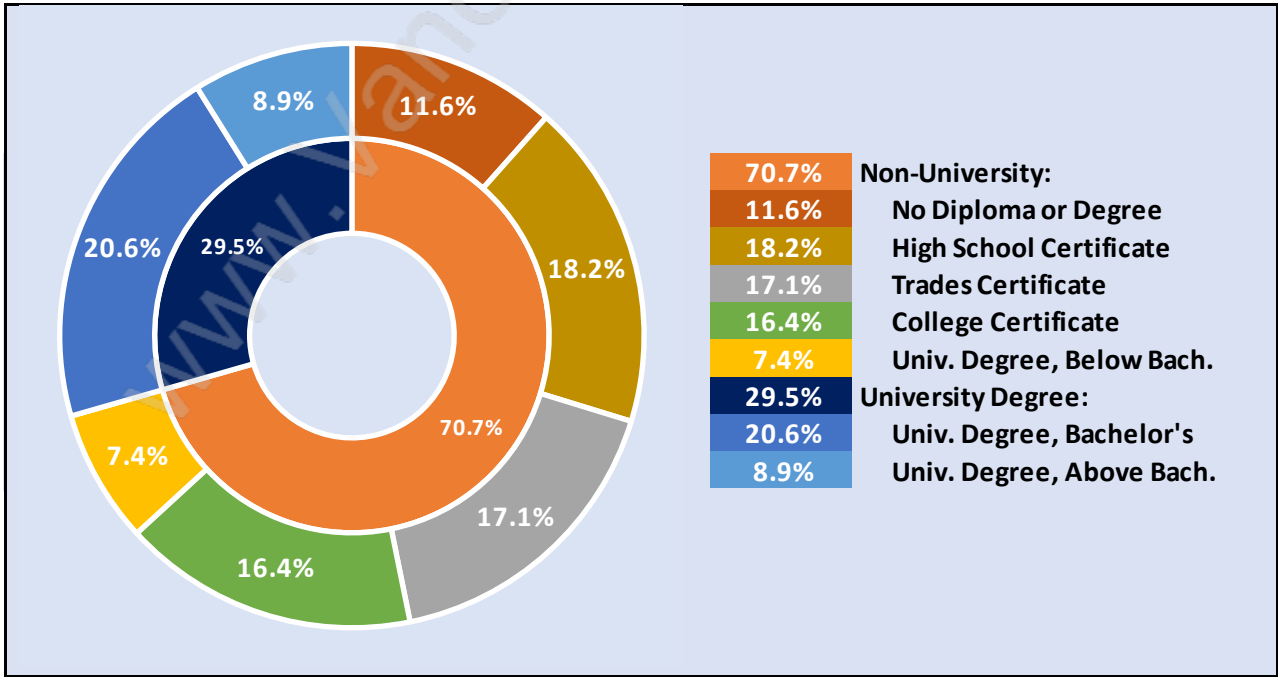

Sea Island

July 2018

Population Trends in Sea Island

Population by Age in Sea Island

Population Age 15+ by Income Status in Sea Island

Total Population Age 15 - 666

Households by Income in Sea Island

Total Number of Households - 293 / Average Household Income - \$145,943

Households by Household Size in Sea Island

Total Number of Households - 293

Dwellings in Sea Island

Population Age 15+ in Sea Island

Labour Force by Occupation in Sea Island

Labour Force Participation in Sea Island