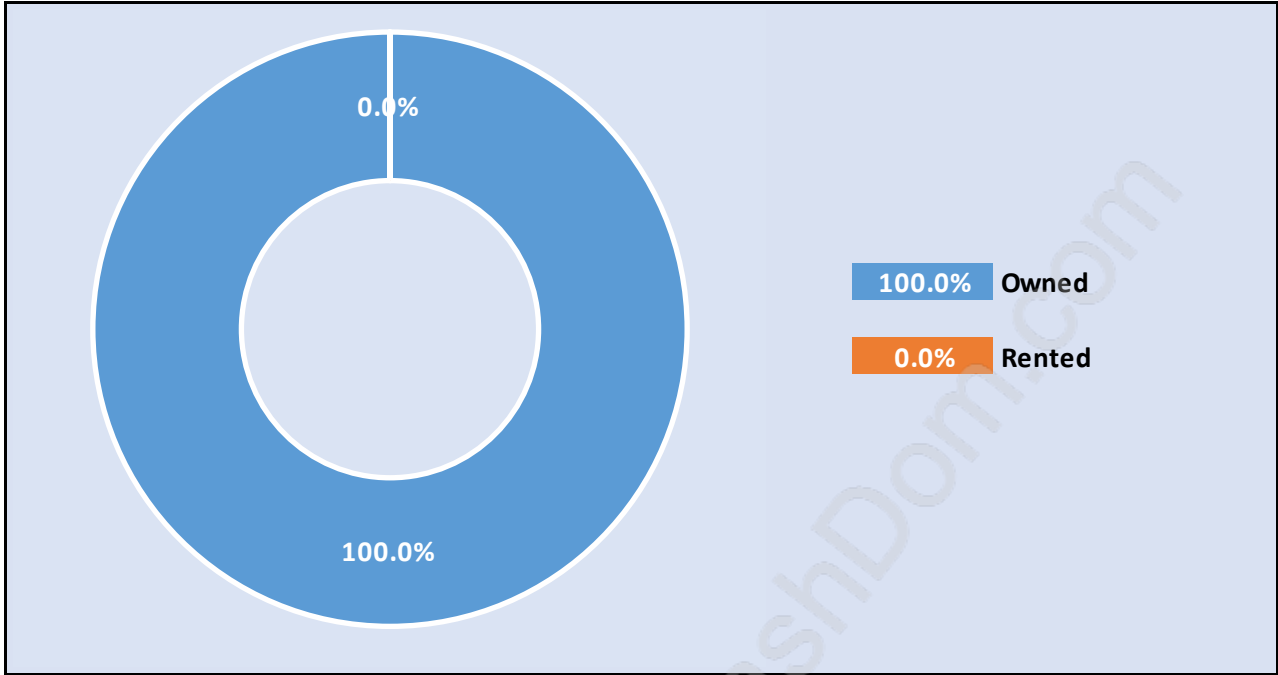

Dwellings in Sea Island