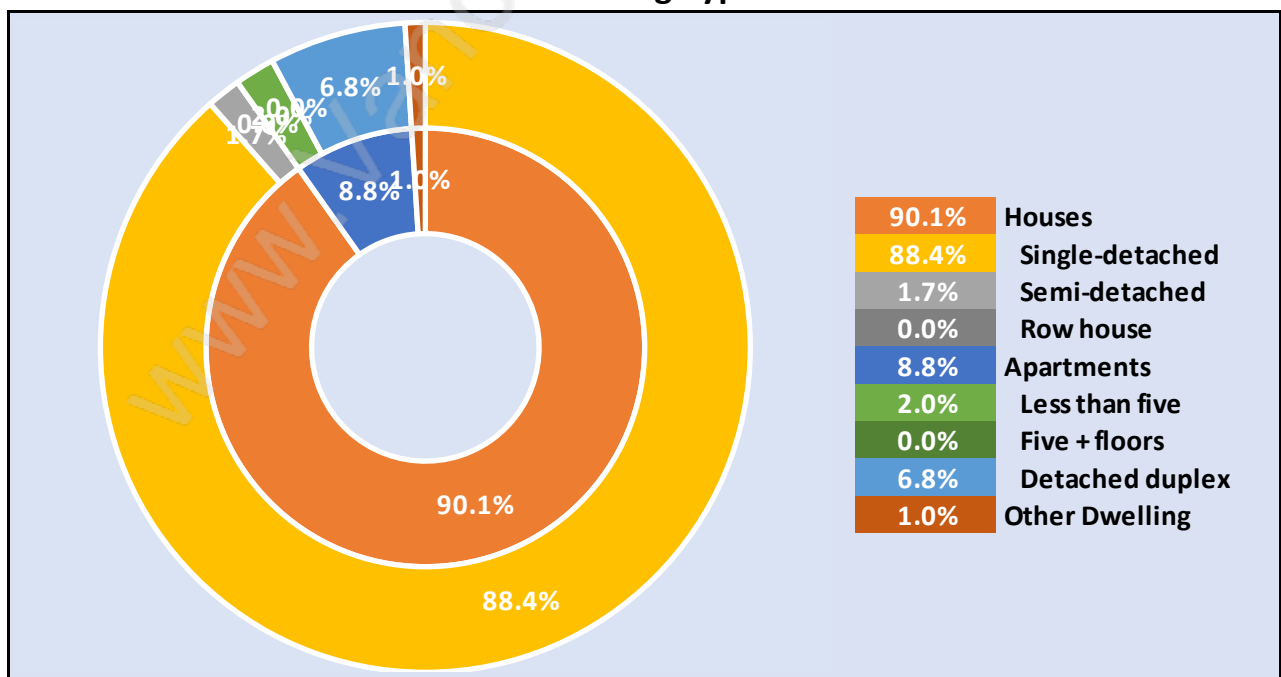

Sea Island

July 2018

Population Trends in Sea Island

Population by Age in Sea Island

Population Age 15+ by Income Status in Sea Island

Total Population Age 15 - 666

Households by Income in Sea Island

Total Number of Households - 293 / Average Household Income - \$145,943

Families in Sea Island

Average Persons per Family - 2.6

Children at Home in Sea Island

Total Number of Children at Home - 177

Family Structure in Sea Island

Total Number of Families - 200 / Average Persons per Family - 2.6

Households by Household Size in Sea Island

Total Number of Households - 293

Dwellings in Sea Island

Population Age 15+ in Sea Island

Labour Force by Occupation in Sea Island

Labour Force Participation in Sea Island

Travel To Work in (from) Sea Island

Occupied Dwellings by Structure Type in Sea Island

Dominant Bulding Type - Houses

Private Dwellings by Period of Construction in Sea Island

Dominant Period of Construction - Before 1960