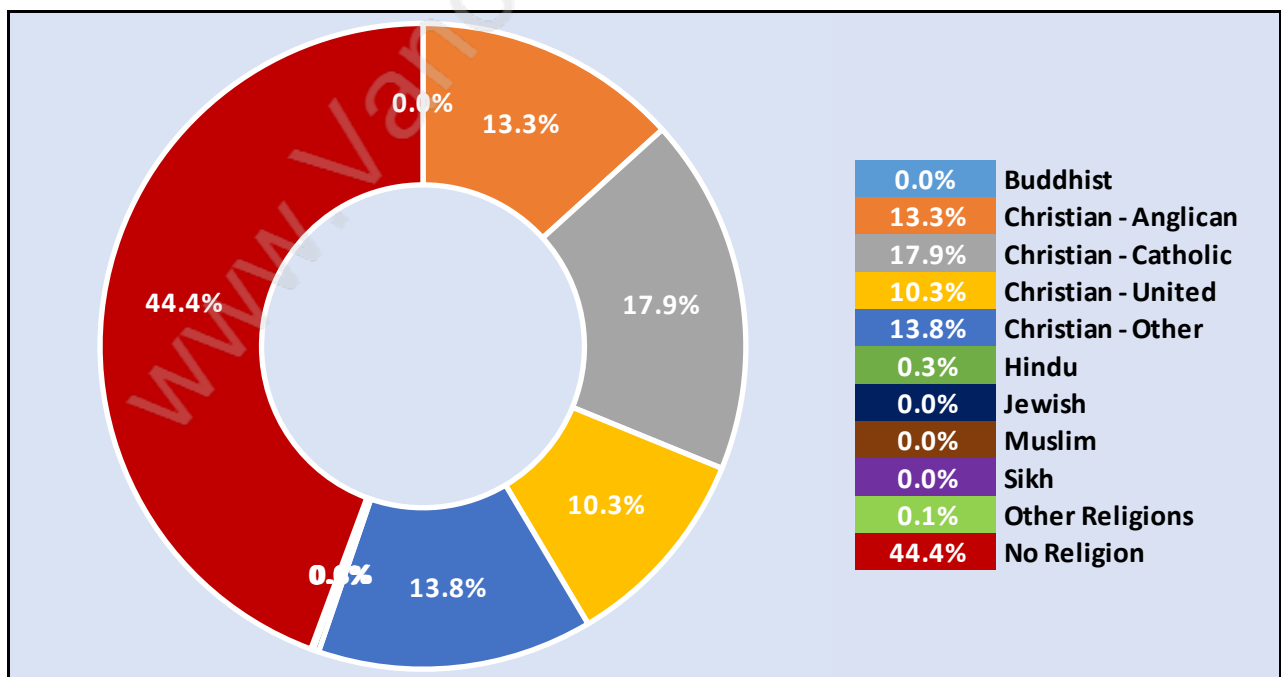

Population by Religion in Sea Island