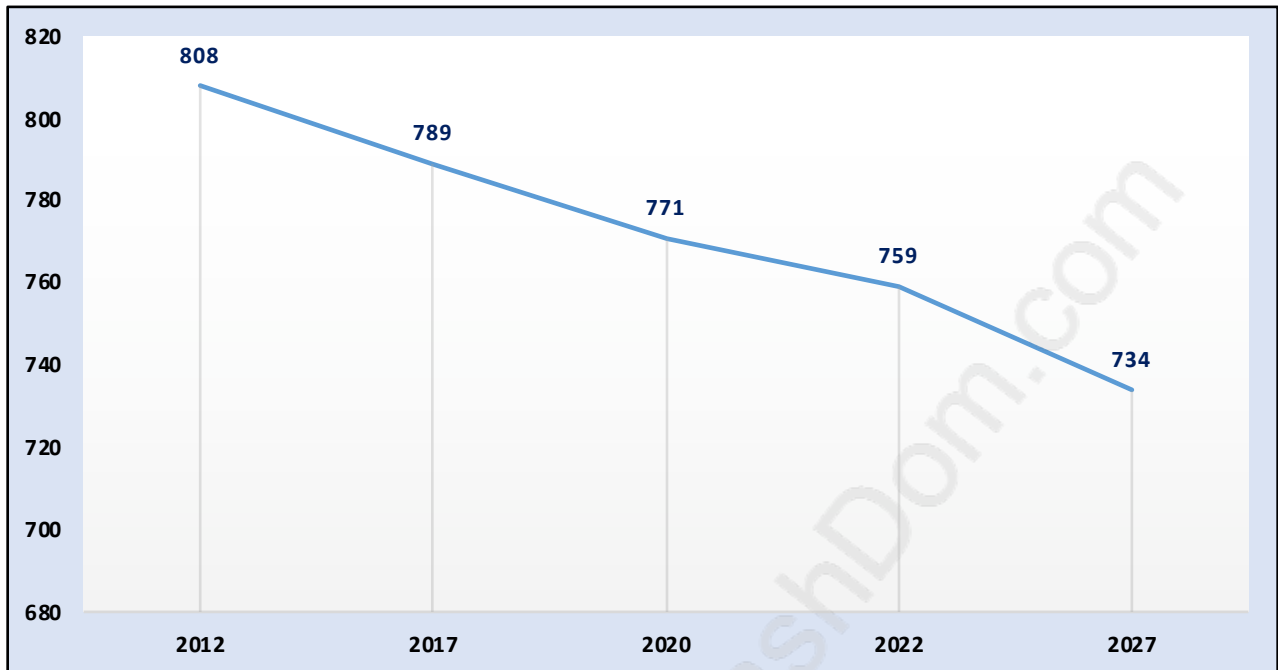

Sea Island

July 2018

Population Trends in Sea Island

Population by Age in Sea Island

Population Age 15+ by Income Status in Sea Island

Total Population Age 15 - 666

Households by Income in Sea Island

Total Number of Households - 293 / Average Household Income - \$145,943

Families in Sea Island

Average Persons per Family - 2.6

Children at Home in Sea Island

Total Number of Children at Home - 177

Family Structure in Sea Island

Total Number of Families - 200 / Average Persons per Family - 2.6