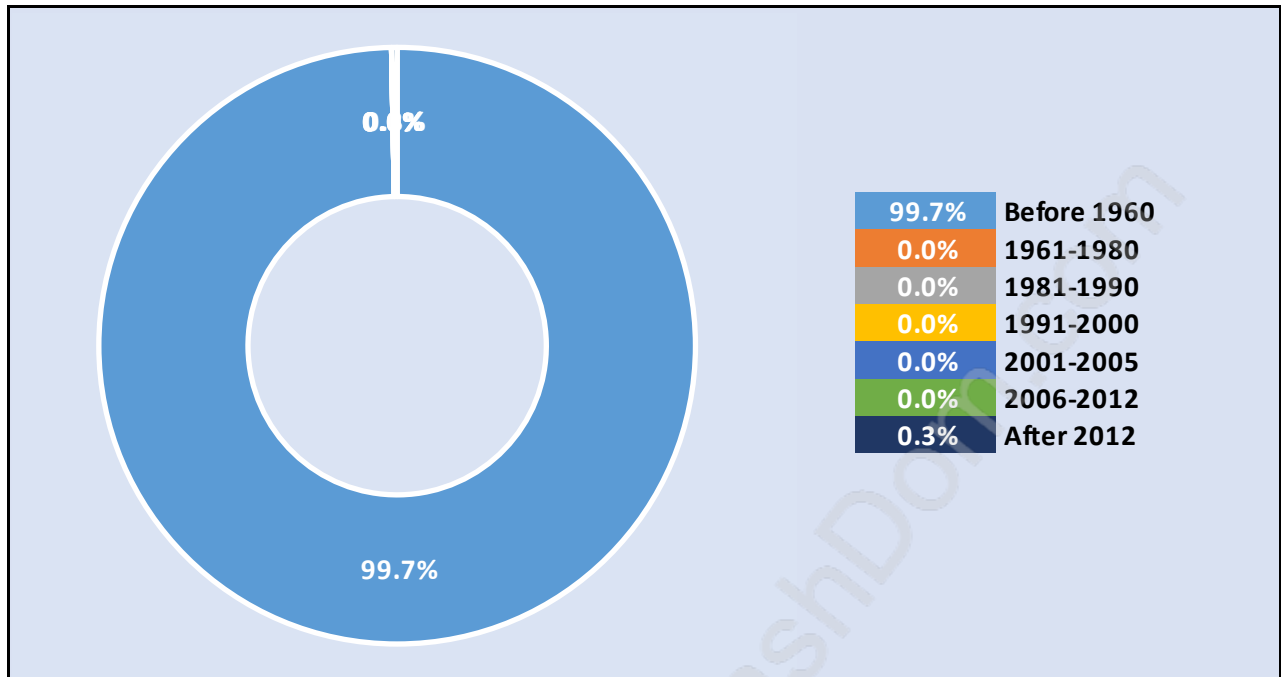

Sea Island

July 2018

Population Trends in Sea Island

Population by Age in Sea Island

Population Age 15+ by Income Status in Sea Island

Total Population Age 15 - 666

Households by Income in Sea Island

Total Number of Households - 293 / Average Household Income - \$145,943

Travel To Work in (from) Sea Island

Occupied Dwellings by Structure Type in Sea Island

Dominant Bulding Type - Houses

Private Dwellings by Period of Construction in Sea Island

Dominant Period of Construction - Before 1960