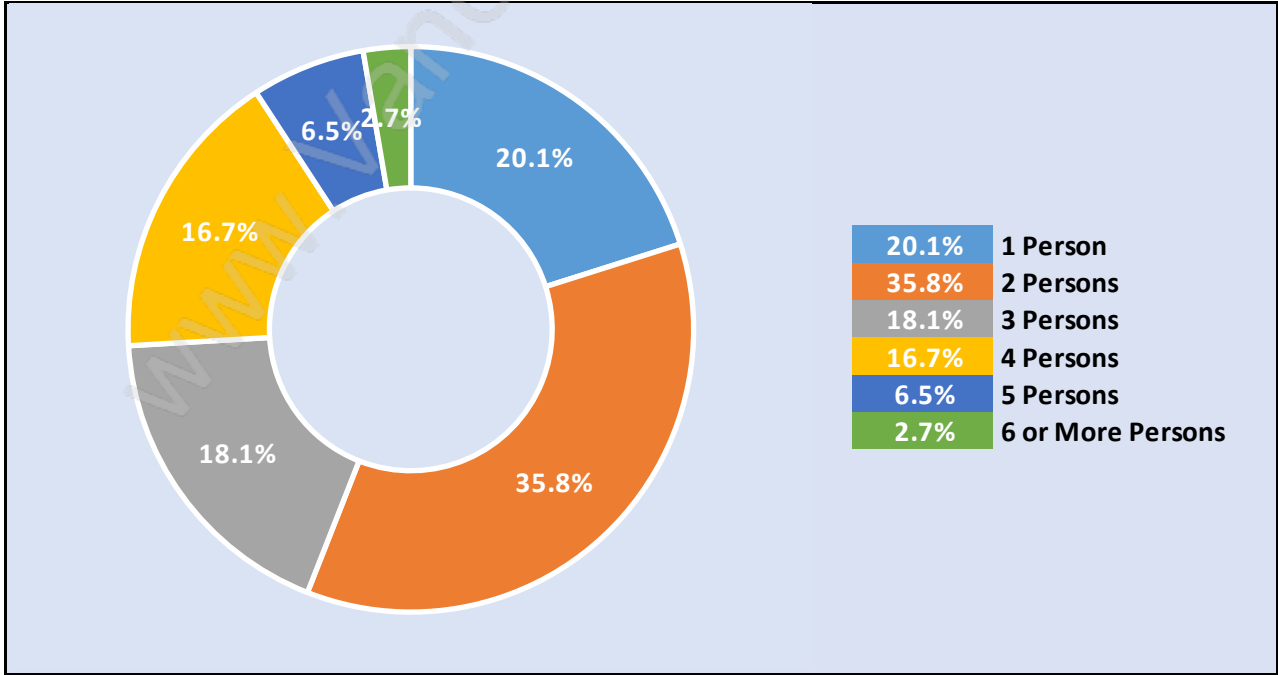

Sea Island

July 2018

Population Trends in Sea Island

Population by Age in Sea Island

Population Age 15+ by Income Status in Sea Island

Total Population Age 15 - 666

Households by Income in Sea Island

Total Number of Households - 293 / Average Household Income - \$145,943

Families in Sea Island

Average Persons per Family - 2.6

Children at Home in Sea Island

Total Number of Children at Home - 177

Family Structure in Sea Island

Total Number of Families - 200 / Average Persons per Family - 2.6

Households by Household Size in Sea Island

Total Number of Households - 293

Dwellings in Sea Island

Population Age 15+ in Sea Island

Labour Force by Occupation in Sea Island

Labour Force Participation in Sea Island