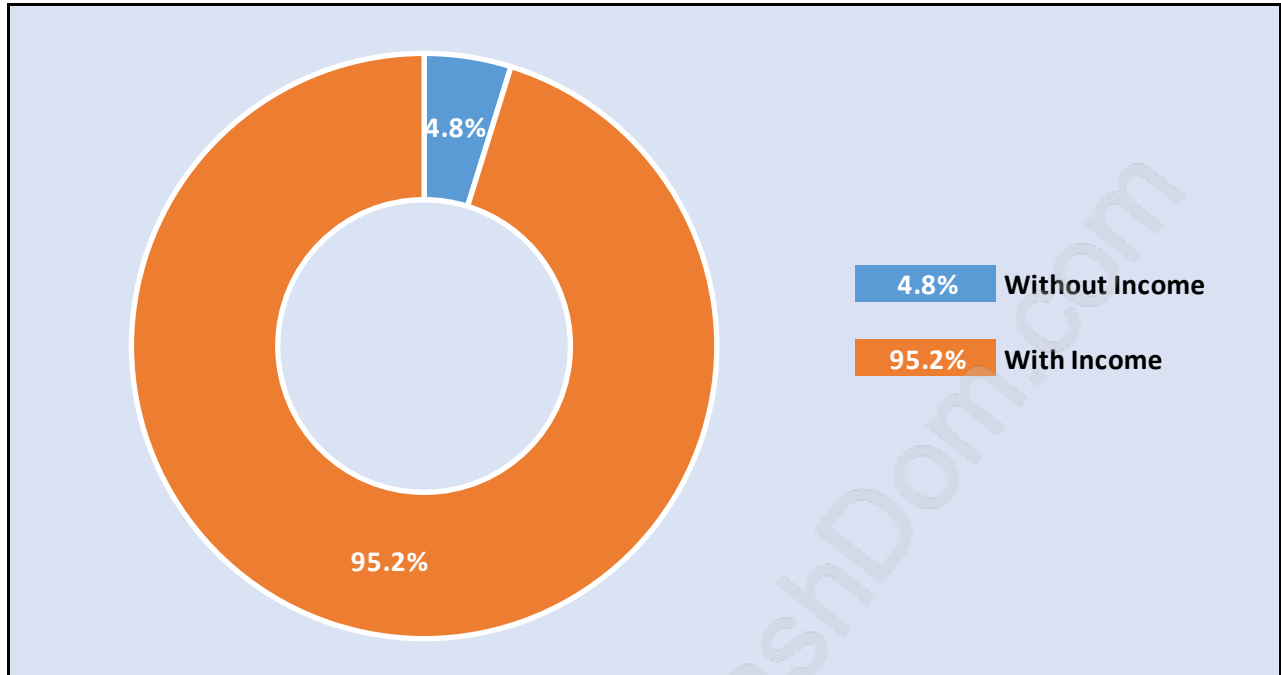

Sea Island

July 2018

Population Trends in Sea Island

Population by Age in Sea Island

Population Age 15+ by Income Status in Sea Island

Total Population Age 15 - 666

Households by Income in Sea Island

Total Number of Households - 293 / Average Household Income - \$145,943

Families in Sea Island

Average Persons per Family - 2.6

Children at Home in Sea Island

Total Number of Children at Home - 177

Family Structure in Sea Island

Total Number of Families - 200 / Average Persons per Family - 2.6