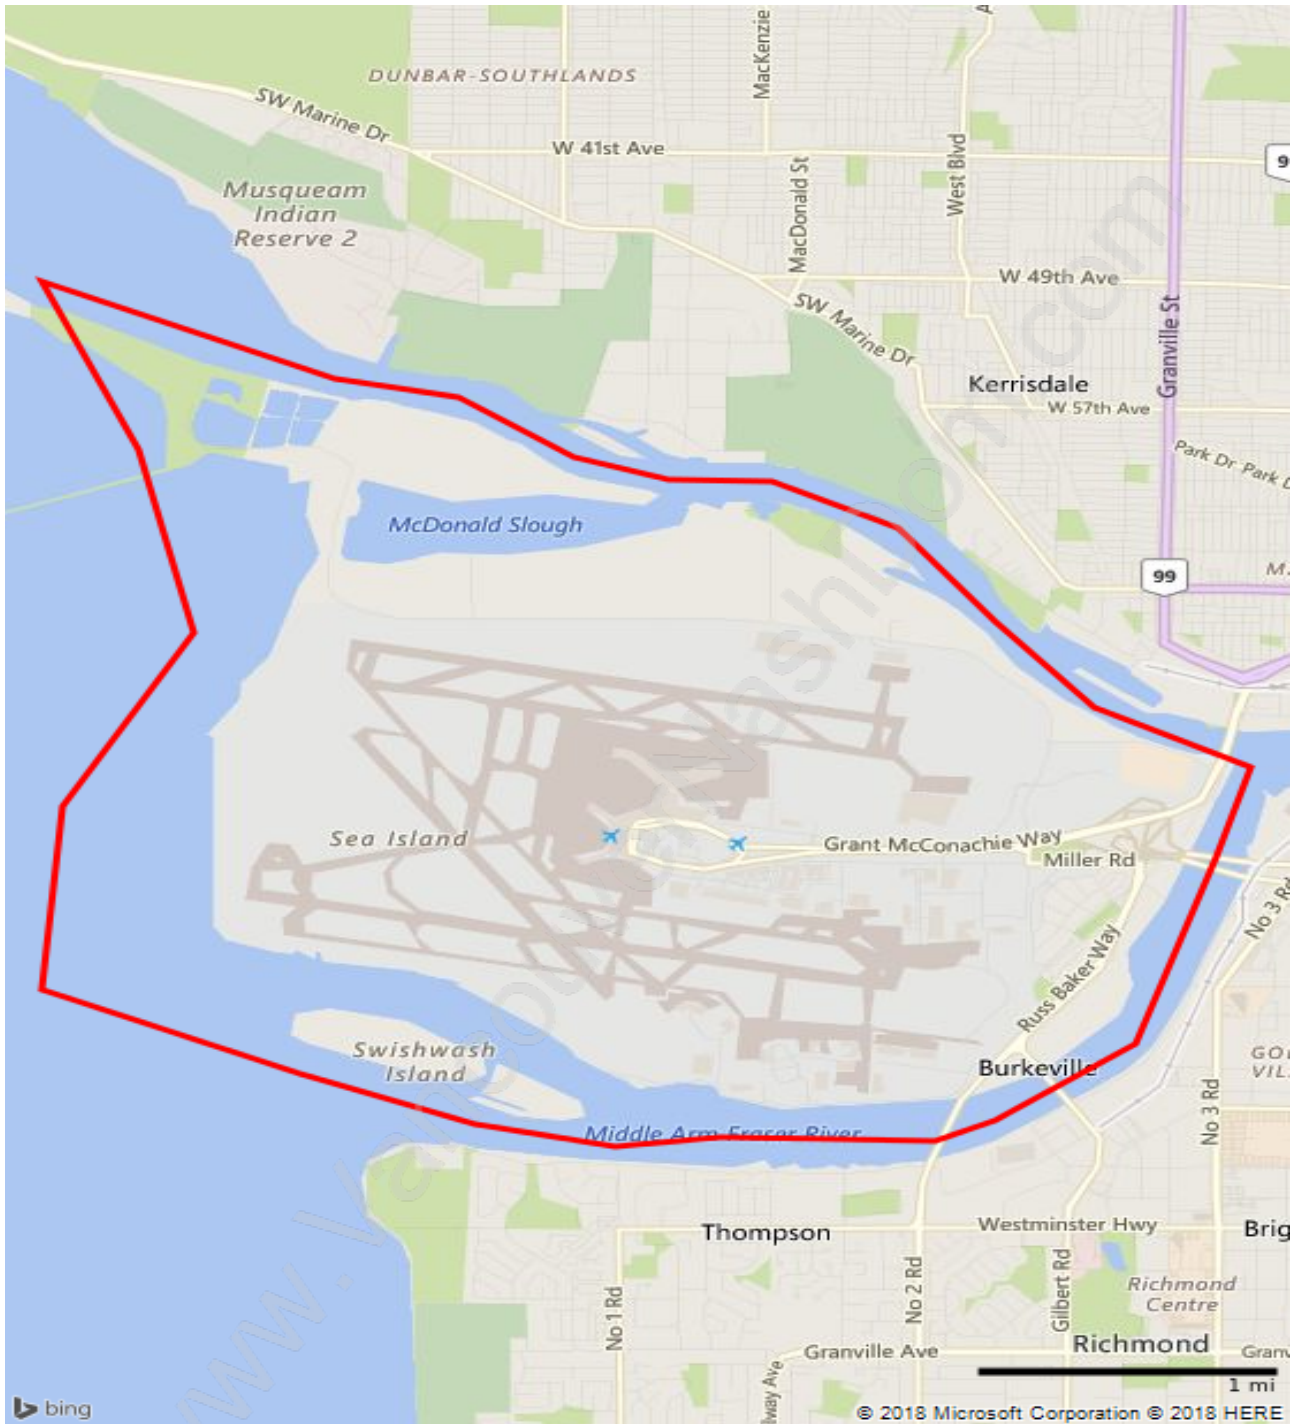

Sea Island

July 2018

Population Trends in Sea Island

Population by Age in Sea Island

Population Age 15+ by Income Status in Sea Island

Total Population Age 15 - 666

Households by Income in Sea Island

Total Number of Households - 293 / Average Household Income - \$145,943

Families in Sea Island

Average Persons per Family - 2.6

Children at Home in Sea Island

Total Number of Children at Home - 177

Family Structure in Sea Island

Total Number of Families - 200 / Average Persons per Family - 2.6