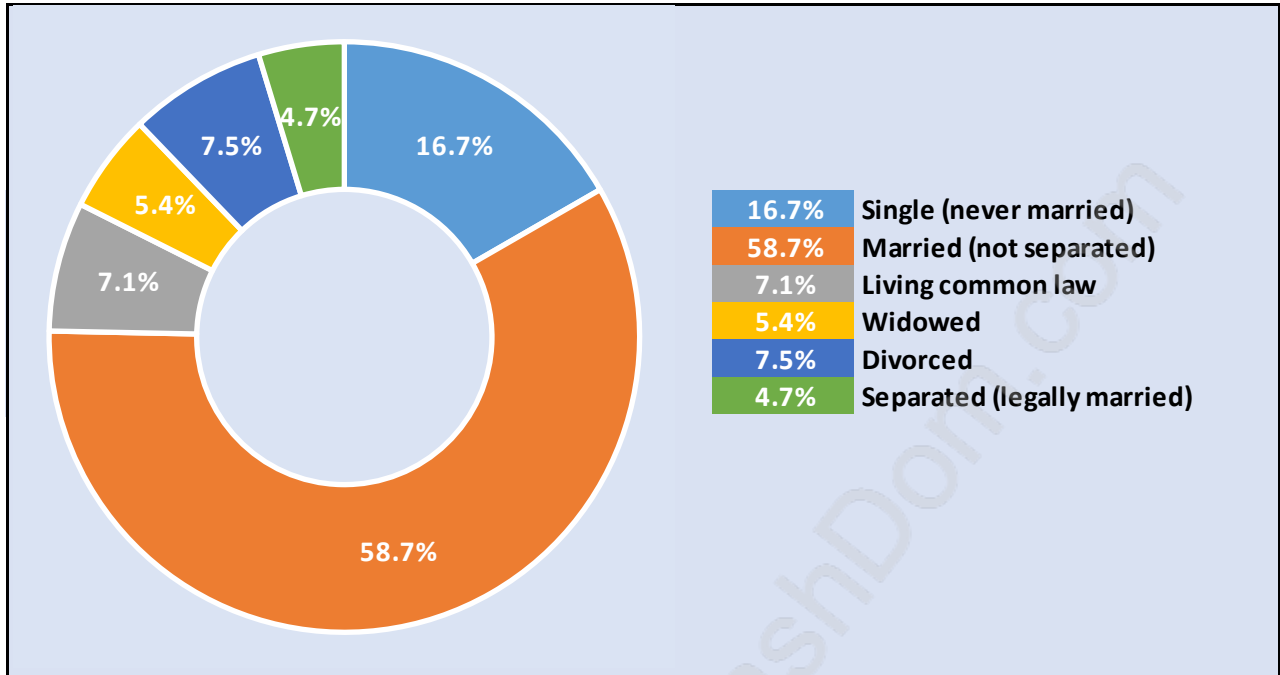

Sea Island

July 2018

Population Trends in Sea Island

Population by Age in Sea Island

Population Age 15+ by Income Status in Sea Island

Total Population Age 15 - 666

Households by Income in Sea Island

Total Number of Households - 293 / Average Household Income - \$145,943

Families in Sea Island

Average Persons per Family - 2.6

Children at Home in Sea Island

Total Number of Children at Home - 177

Family Structure in Sea Island

Total Number of Families - 200 / Average Persons per Family - 2.6

Households by Household Size in Sea Island

Total Number of Households - 293

Dwellings in Sea Island

Population Age 15+ in Sea Island

Labour Force by Occupation in Sea Island

Labour Force Participation in Sea Island