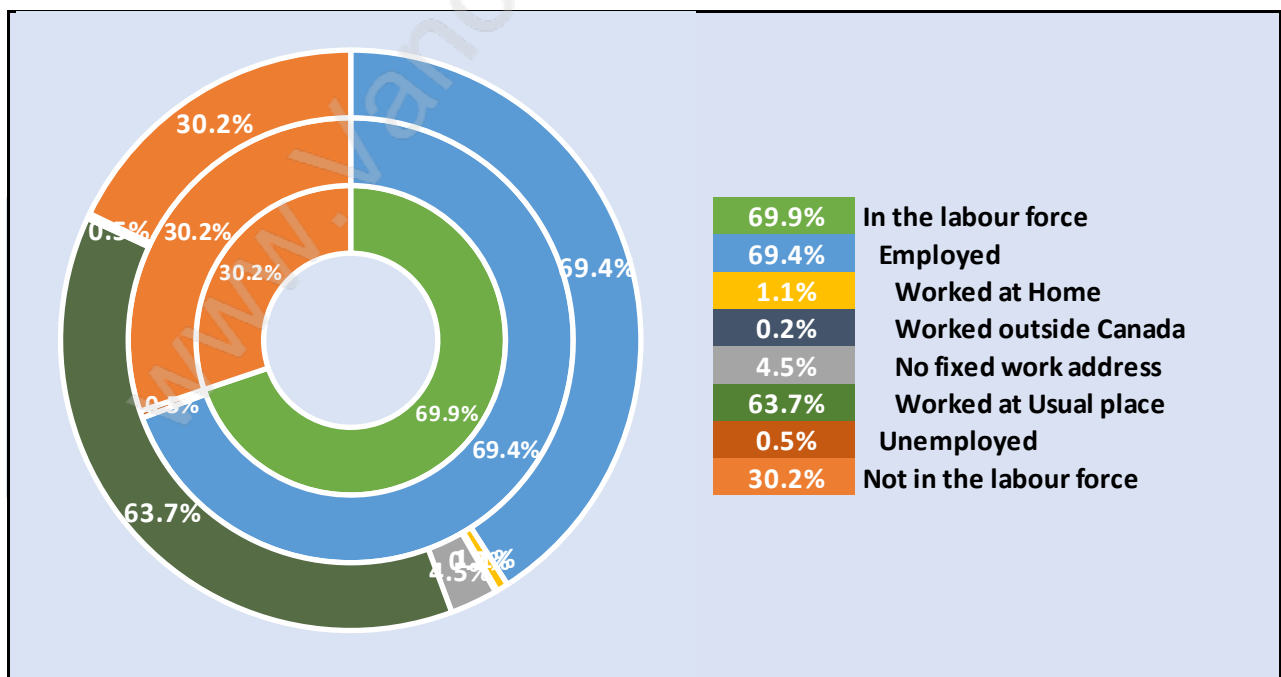

Sea Island

July 2018

Population Trends in Sea Island

Population by Age in Sea Island

Population Age 15+ by Income Status in Sea Island

Total Population Age 15 - 666

Households by Income in Sea Island

Total Number of Households - 293 / Average Household Income - \$145,943

Families in Sea Island

Average Persons per Family - 2.6

Children at Home in Sea Island

Total Number of Children at Home - 177

Family Structure in Sea Island

Total Number of Families - 200 / Average Persons per Family - 2.6

Households by Household Size in Sea Island

Total Number of Households - 293

Dwellings in Sea Island

Population Age 15+ in Sea Island

Labour Force by Occupation in Sea Island

Labour Force Participation in Sea Island