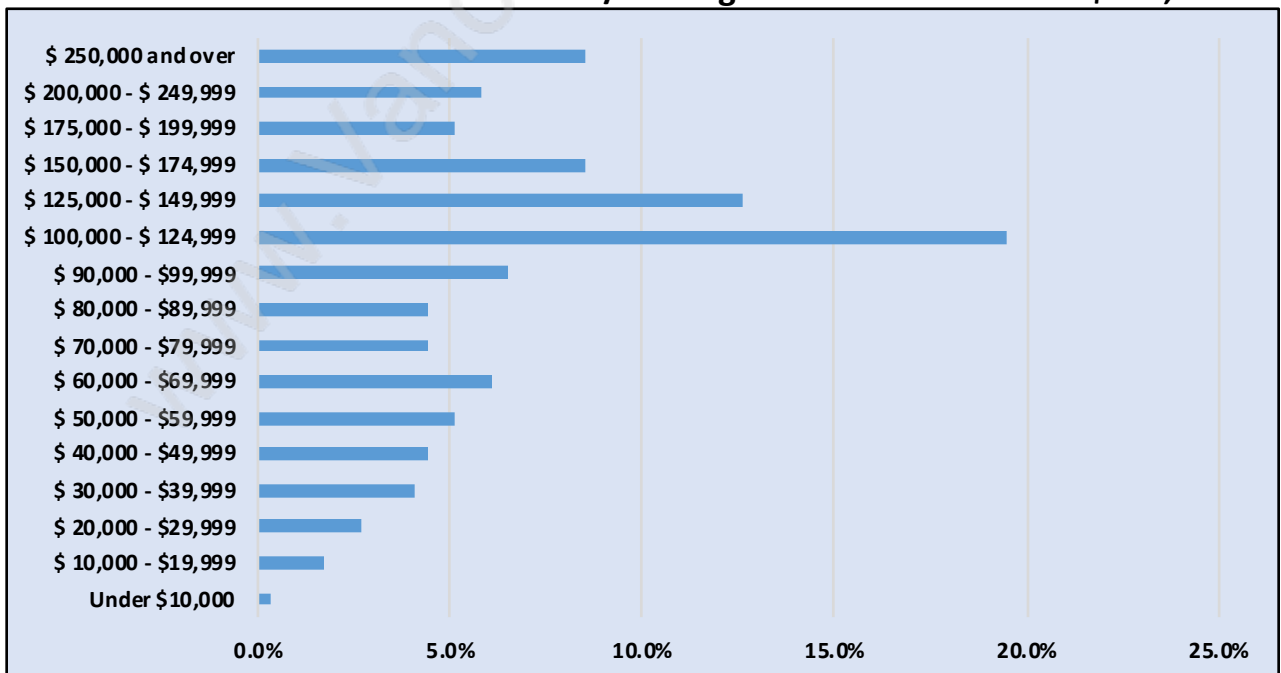

Sea Island

July 2018

Population Trends in Sea Island

Population by Age in Sea Island

Population Age 15+ by Income Status in Sea Island

Total Population Age 15 - 666

Households by Income in Sea Island

Total Number of Households - 293 / Average Household Income - \$145,943

Families in Sea Island

Average Persons per Family - 2.6

Children at Home in Sea Island

Total Number of Children at Home - 177

Family Structure in Sea Island

Total Number of Families - 200 / Average Persons per Family - 2.6