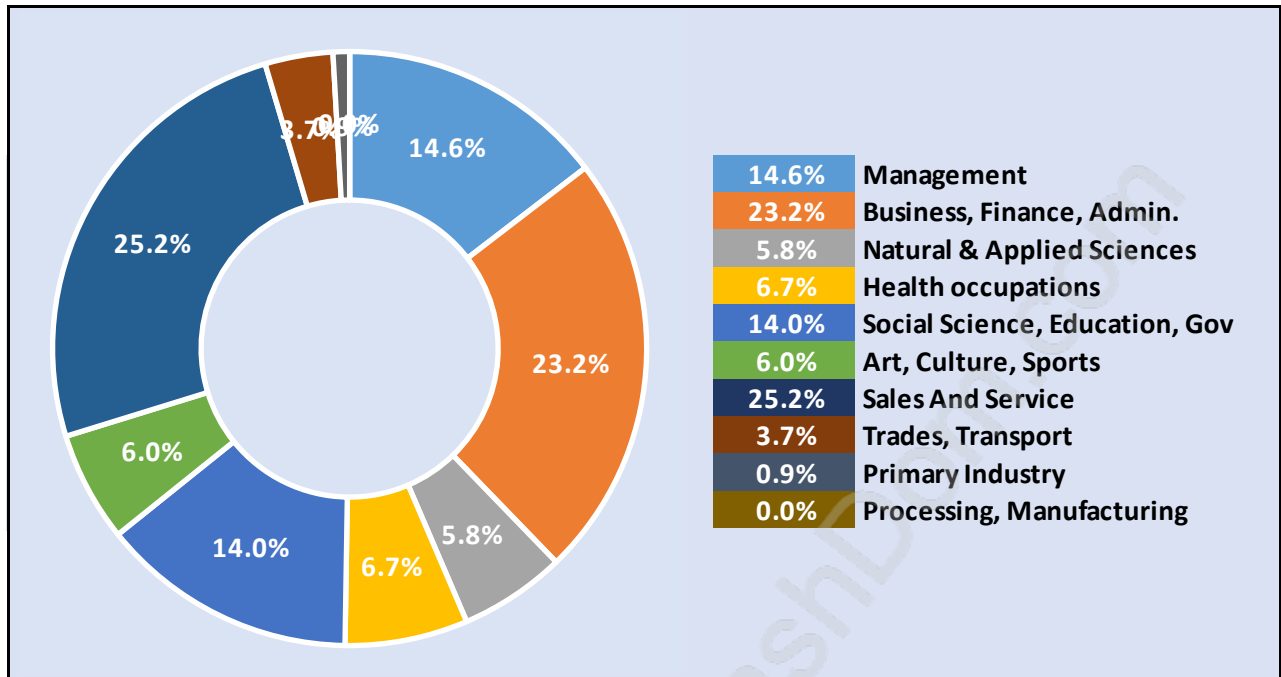

Households by Household Size in Sea Island

Total Number of Households - 293

Dwellings in Sea Island

Population Age 15+ in Sea Island

Labour Force by Occupation in Sea Island

Labour Force Participation in Sea Island