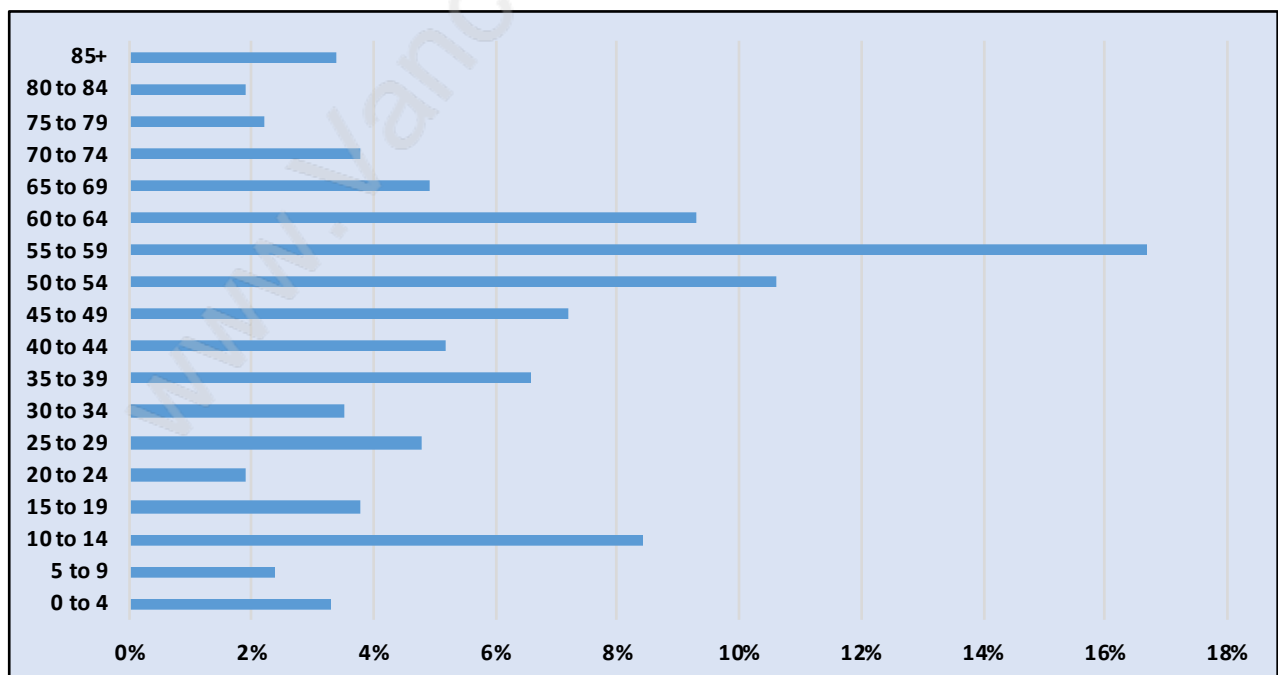

Sea Island

July 2018

Population Trends in Sea Island

Population by Age in Sea Island

Population Age 15+ by Income Status in Sea Island

Total Population Age 15 - 666

Households by Income in Sea Island

Total Number of Households - 293 / Average Household Income - \$145,943

Families in Sea Island

Average Persons per Family - 2.6

Children at Home in Sea Island

Total Number of Children at Home - 177

Family Structure in Sea Island

Total Number of Families - 200 / Average Persons per Family - 2.6