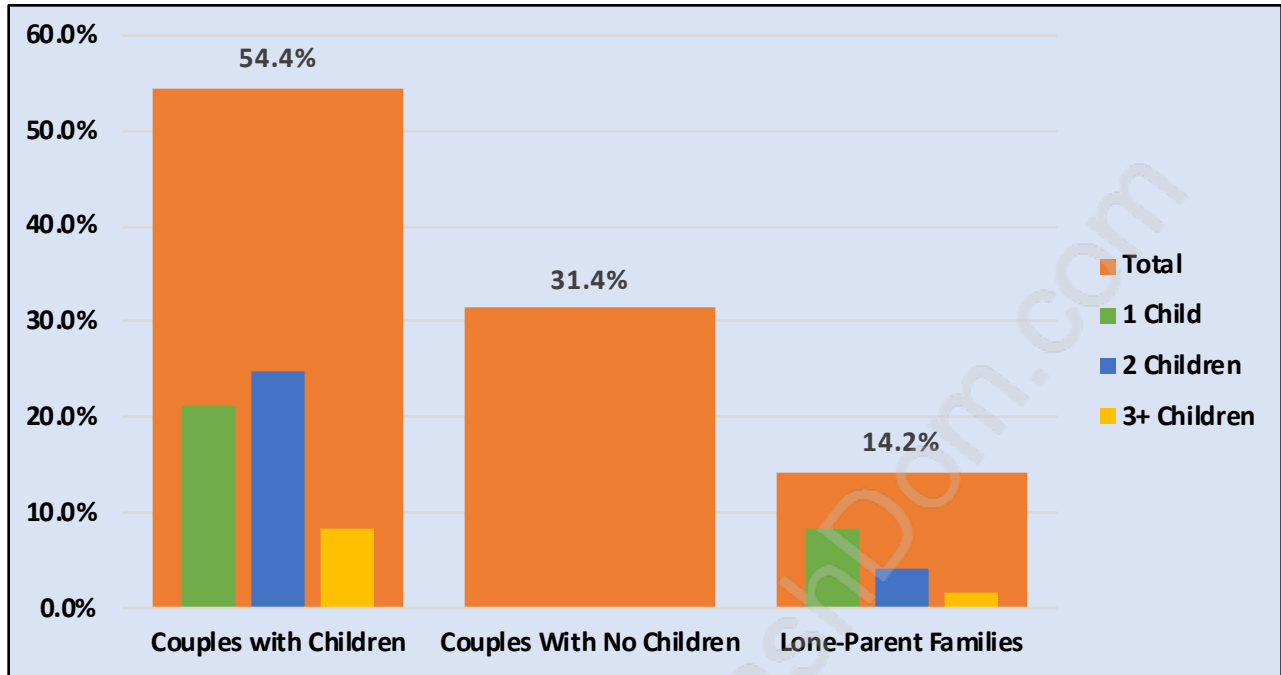

Seafair

Population Trends in Seafair

Population by Age in Seafair

Population Age 15+ by Income Status in Seafair

Total Population Age 15 - 5,261

Households by Income in Seafair

Total Number of Households - 2,055 / Average Household Income - \$120,624

Families in Seafair

Average Persons per Family - 3

Children at Home in Seafair

Total Number of Children at Home - 2,080

Family Structure in Seafair

Total Number of Families - 1,749 / Average Persons per Family - 3.

Households by Household Size in Seafair

Total Number of Households - 2,055

Dwellings in Seafair

Population Age 15+ in Seafair

Labour Force by Occupation in Seafair

Labour Force Participation in Seafair

Travel To Work in (from) Seafair