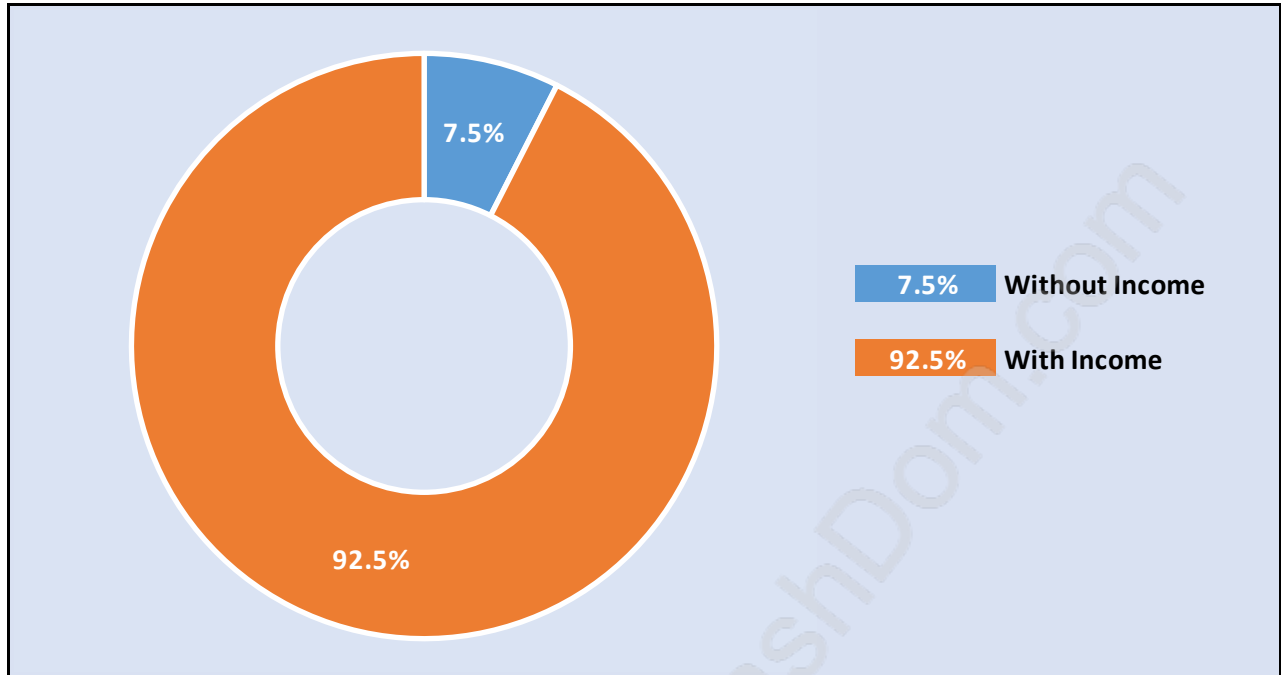

Seafair

Population Trends in Seafair

Population by Age in Seafair

Population Age 15+ by Income Status in Seafair

Total Population Age 15 - 5,261

Households by Income in Seafair

Total Number of Households - 2,055 / Average Household Income - \$120,624

Families in Seafair

Average Persons per Family - 3

Children at Home in Seafair

Total Number of Children at Home - 2,080

Family Structure in Seafair

Total Number of Families - 1,749 / Average Persons per Family - 3.

Households by Household Size in Seafair

Total Number of Households - 2,055

Dwellings in Seafair

Population Age 15+ in Seafair

Labour Force by Occupation in Seafair

Labour Force Participation in Seafair

Travel To Work in (from) Seafair