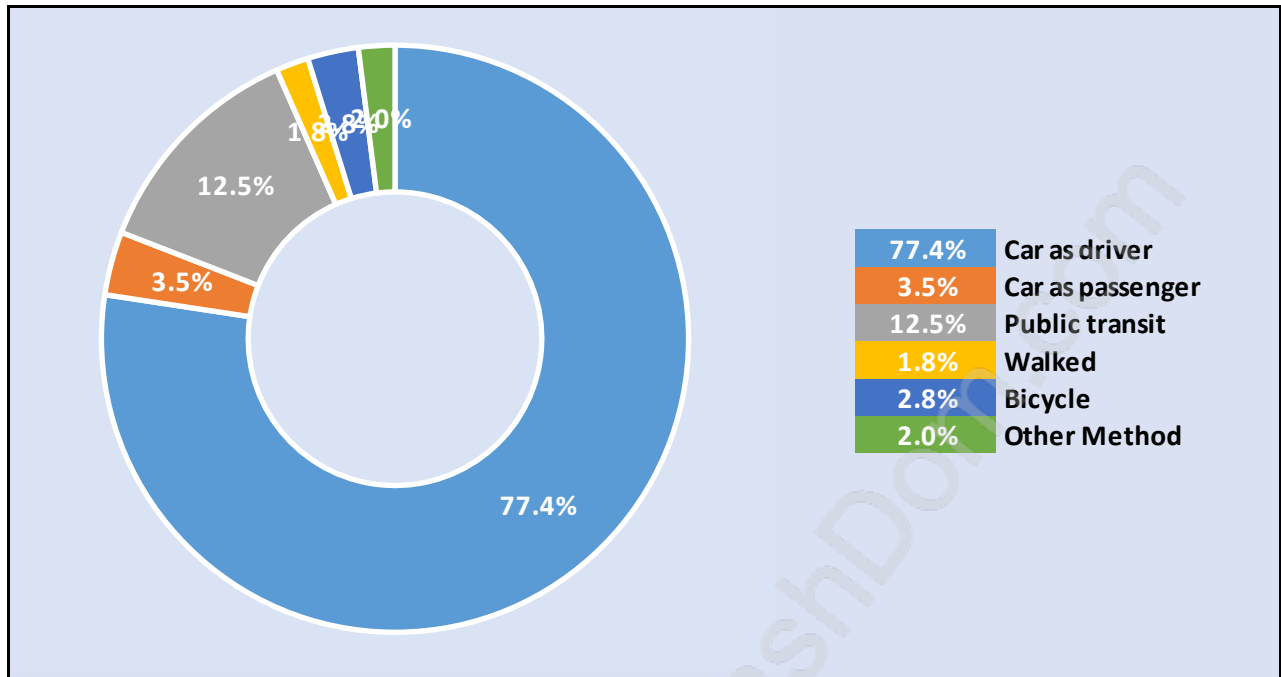

Seafair

Population Trends in Seafair

Population by Age in Seafair

Population Age 15+ by Income Status in Seafair

Total Population Age 15 - 5,261

Households by Income in Seafair

Total Number of Households - 2,055 / Average Household Income - \$120,624

Families in Seafair

Average Persons per Family - 3

Children at Home in Seafair

Total Number of Children at Home - 2,080

Family Structure in Seafair

Total Number of Families - 1,749 / Average Persons per Family - 3.

Households by Household Size in Seafair

Total Number of Households - 2,055

Dwellings in Seafair

Population Age 15+ in Seafair

Labour Force by Occupation in Seafair

Labour Force Participation in Seafair

Travel To Work in (from) Seafair

Occupied Dwellings by Structure Type in Seafair

Dominant Bulding Type - Houses

Private Dwellings by Period of Construction in Seafair

Dominant Period of Construction - 1961-1980

Population by Religion in Seafair