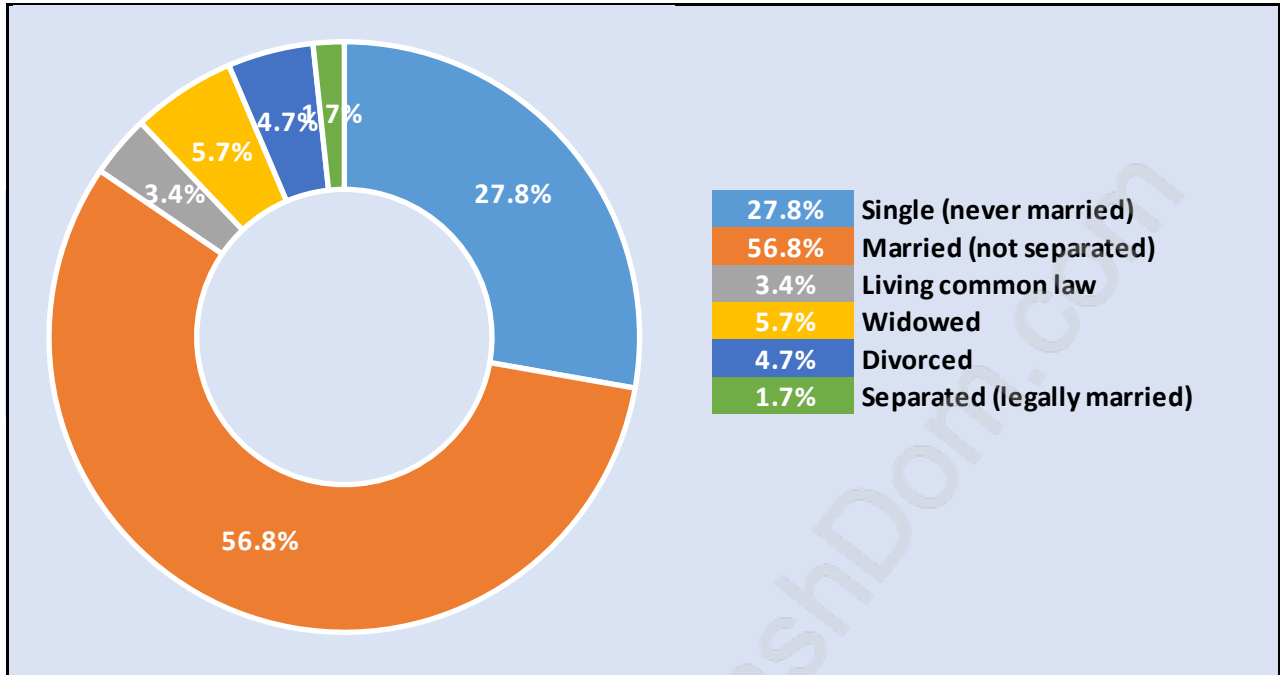

Seafair

Population Trends in Seafair

Population by Age in Seafair

Population Age 15+ by Income Status in Seafair

Total Population Age 15 - 5,261

Households by Income in Seafair

Total Number of Households - 2,055 / Average Household Income - \$120,624

Families in Seafair

Average Persons per Family - 3

Children at Home in Seafair

Total Number of Children at Home - 2,080

Family Structure in Seafair

Total Number of Families - 1,749 / Average Persons per Family - 3.

Households by Household Size in Seafair

Total Number of Households - 2,055

Dwellings in Seafair

Population Age 15+ in Seafair

Labour Force by Occupation in Seafair

Labour Force Participation in Seafair

Travel To Work in (from) Seafair