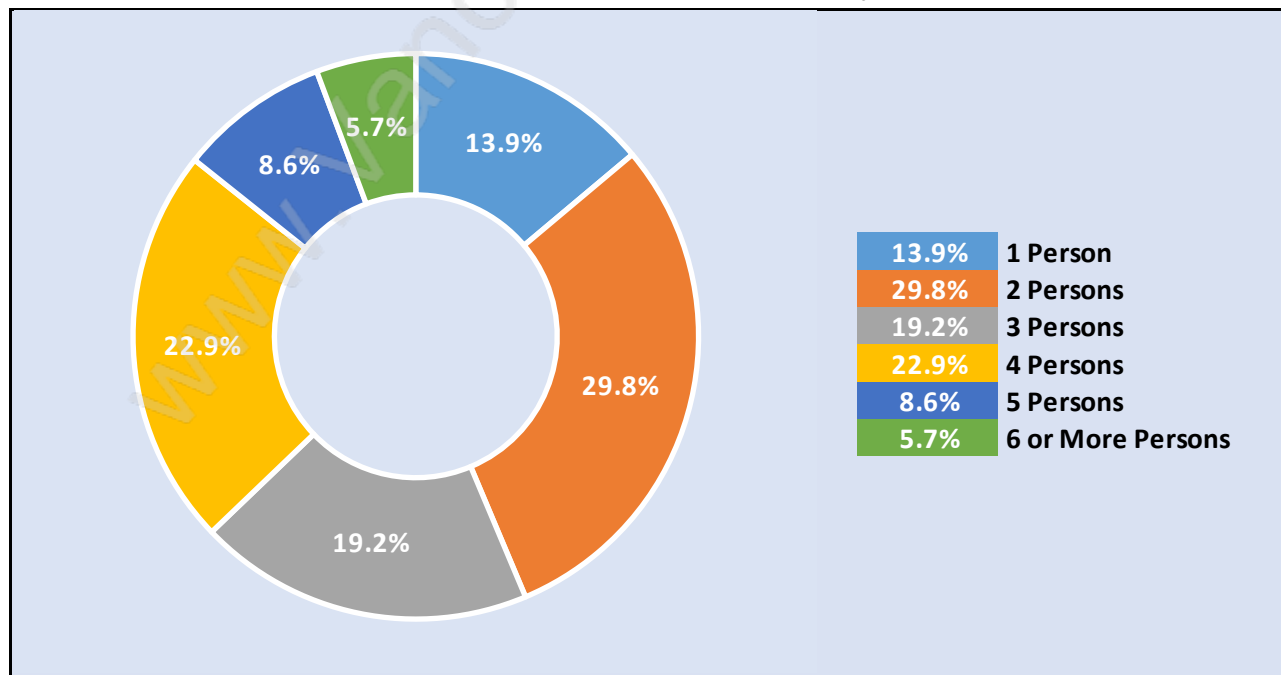

Seafair

Population Trends in Seafair

Population by Age in Seafair

Population Age 15+ by Income Status in Seafair

Total Population Age 15 - 5,261

Households by Income in Seafair

Total Number of Households - 2,055 / Average Household Income - \$120,624

Families in Seafair

Average Persons per Family - 3

Children at Home in Seafair

Total Number of Children at Home - 2,080

Family Structure in Seafair

Total Number of Families - 1,749 / Average Persons per Family - 3.

Households by Household Size in Seafair

Total Number of Households - 2,055

Dwellings in Seafair

Population Age 15+ in Seafair

Labour Force by Occupation in Seafair

Labour Force Participation in Seafair

Travel To Work in (from) Seafair