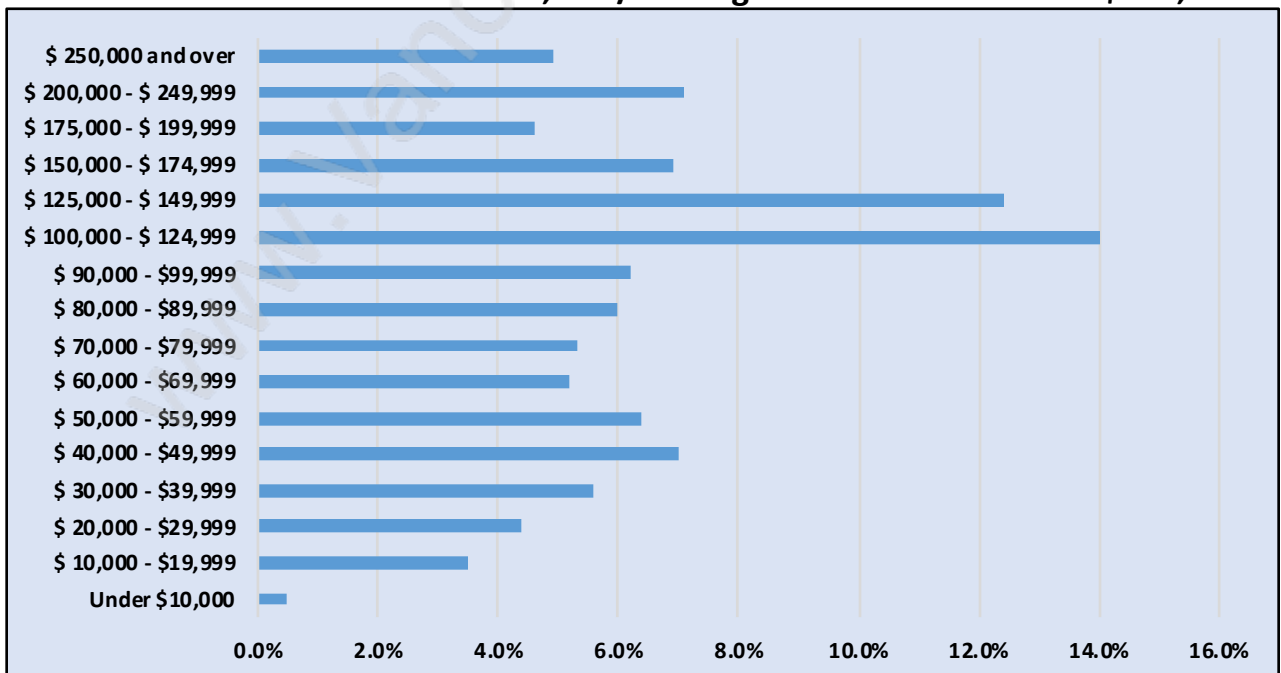

Seafair

Population Trends in Seafair

Population by Age in Seafair

Population Age 15+ by Income Status in Seafair

Total Population Age 15 - 5,261

Households by Income in Seafair

Total Number of Households - 2,055 / Average Household Income - \$120,624

Families in Seafair

Average Persons per Family - 3

Children at Home in Seafair

Total Number of Children at Home - 2,080

Family Structure in Seafair

Total Number of Families - 1,749 / Average Persons per Family - 3.

Households by Household Size in Seafair

Total Number of Households - 2,055

Dwellings in Seafair

Population Age 15+ in Seafair

Labour Force by Occupation in Seafair

Labour Force Participation in Seafair

Travel To Work in (from) Seafair