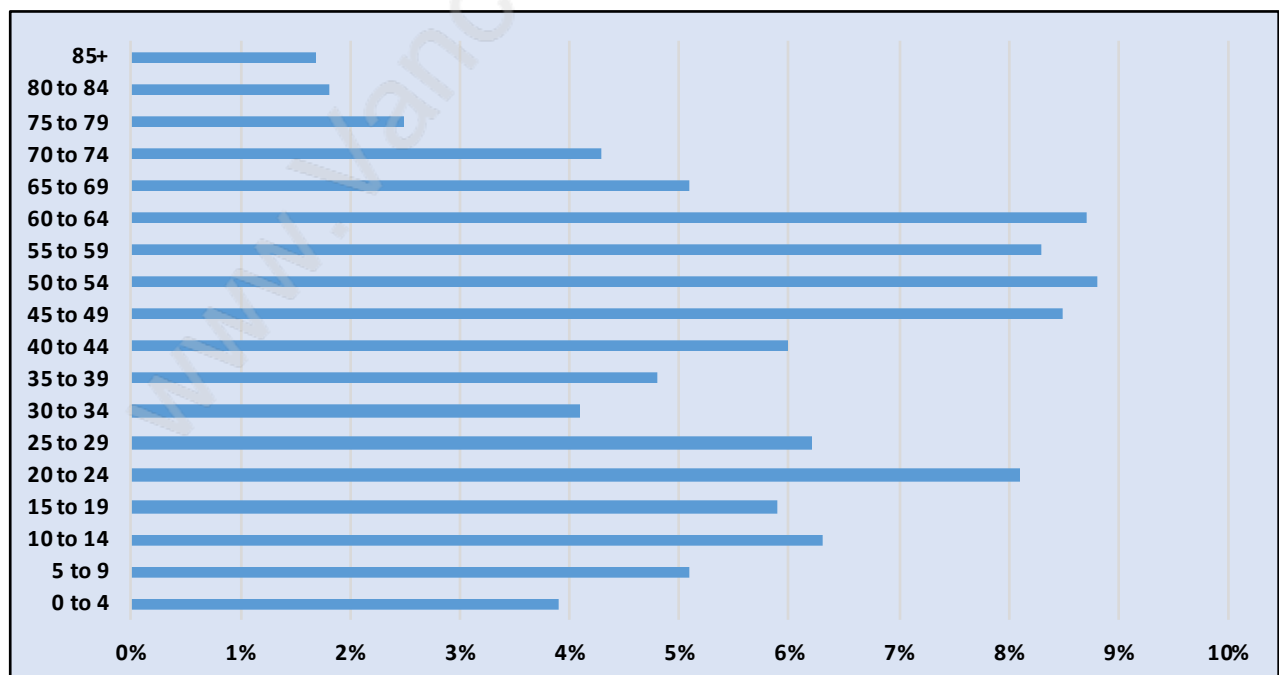

Seafair

Population Trends in Seafair

Population by Age in Seafair

Population Age 15+ by Income Status in Seafair

Total Population Age 15 - 5,261

Households by Income in Seafair

Total Number of Households - 2,055 / Average Household Income - \$120,624

Families in Seafair

Average Persons per Family - 3

Children at Home in Seafair

Total Number of Children at Home - 2,080

Family Structure in Seafair

Total Number of Families - 1,749 / Average Persons per Family - 3.

Households by Household Size in Seafair

Total Number of Households - 2,055

Dwellings in Seafair

Population Age 15+ in Seafair

Labour Force by Occupation in Seafair

Labour Force Participation in Seafair

Travel To Work in (from) Seafair