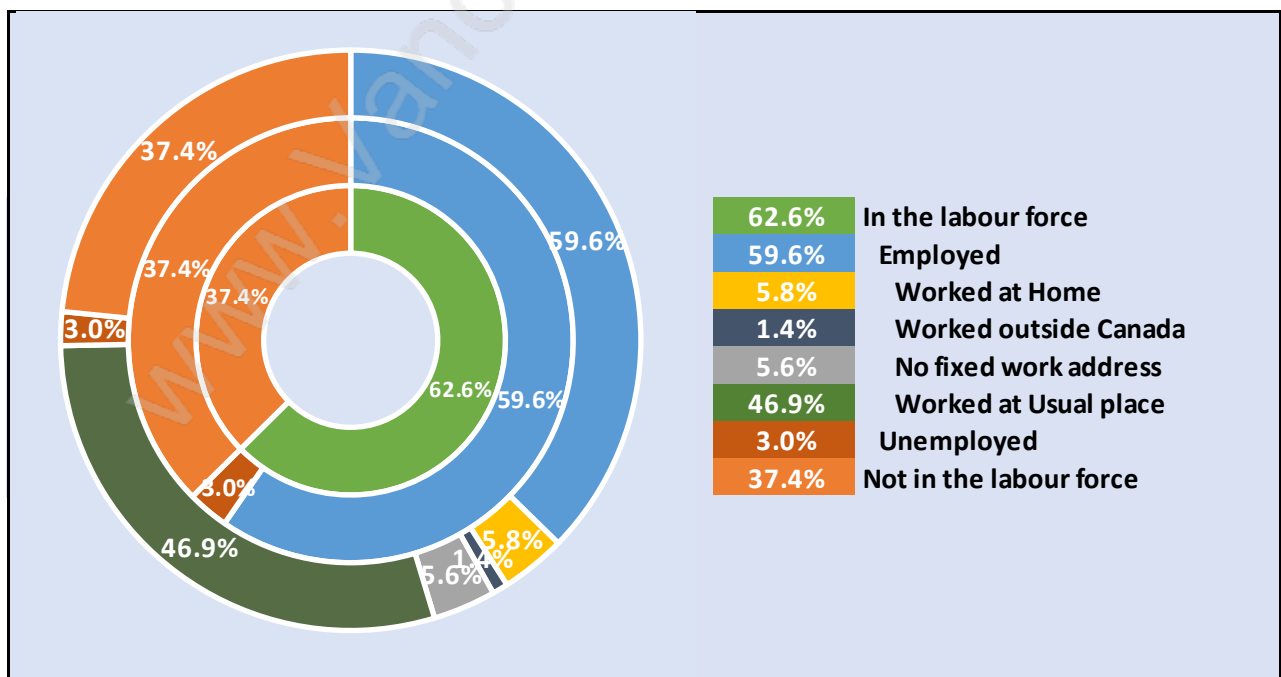

Seafair

Population Trends in Seafair

Population by Age in Seafair

Population Age 15+ by Income Status in Seafair

Total Population Age 15 - 5,261

Households by Income in Seafair

Total Number of Households - 2,055 / Average Household Income - \$120,624

Families in Seafair

Average Persons per Family - 3

Children at Home in Seafair

Total Number of Children at Home - 2,080

Family Structure in Seafair

Total Number of Families - 1,749 / Average Persons per Family - 3.

Households by Household Size in Seafair

Total Number of Households - 2,055

Dwellings in Seafair

Population Age 15+ in Seafair

Labour Force by Occupation in Seafair

Labour Force Participation in Seafair

Travel To Work in (from) Seafair

Occupied Dwellings by Structure Type in Seafair

Dominant Bulding Type - Houses

Private Dwellings by Period of Construction in Seafair

Dominant Period of Construction - 1961-1980

Population by Religion in Seafair