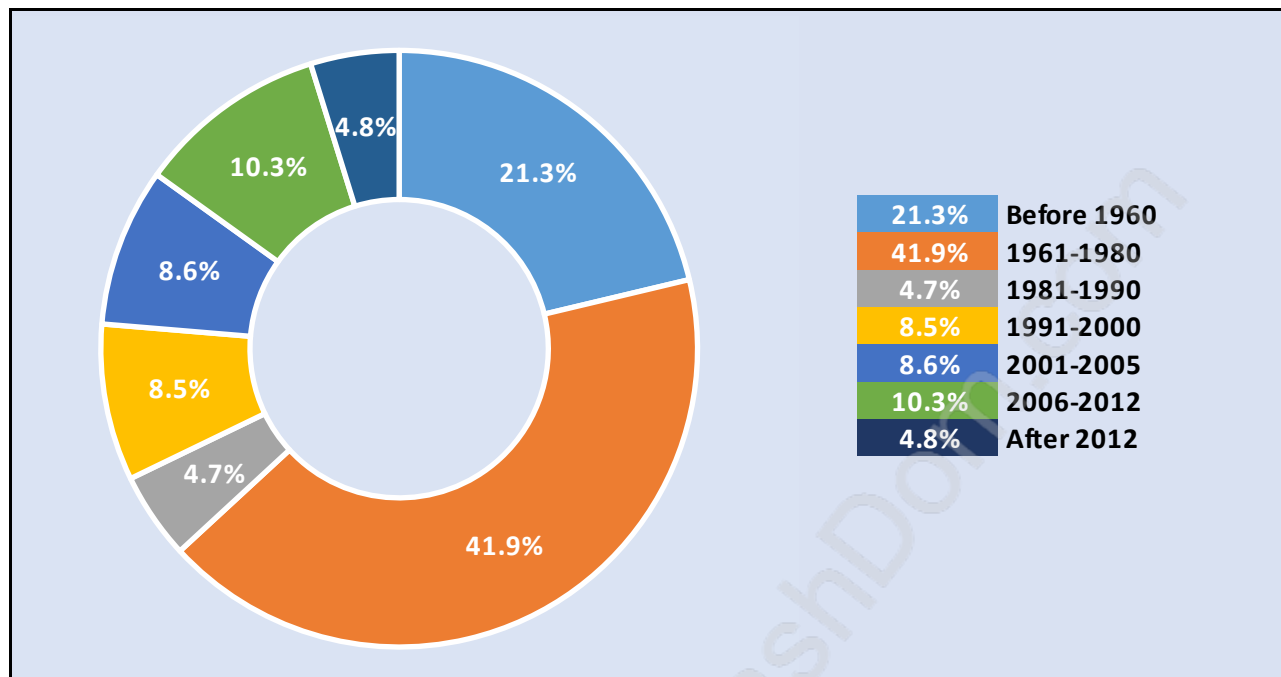

Seafair

Population Trends in Seafair

Population by Age in Seafair

Population Age 15+ by Income Status in Seafair

Total Population Age 15 - 5,261

Households by Income in Seafair

Total Number of Households - 2,055 / Average Household Income - \$120,624

Families in Seafair

Average Persons per Family - 3

Children at Home in Seafair

Total Number of Children at Home - 2,080

Family Structure in Seafair

Total Number of Families - 1,749 / Average Persons per Family - 3.

Households by Household Size in Seafair

Total Number of Households - 2,055

Dwellings in Seafair

Population Age 15+ in Seafair

Labour Force by Occupation in Seafair

Labour Force Participation in Seafair

Travel To Work in (from) Seafair

Occupied Dwellings by Structure Type in Seafair

Dominant Bulding Type - Houses

Private Dwellings by Period of Construction in Seafair

Dominant Period of Construction - 1961-1980

Population by Religion in Seafair