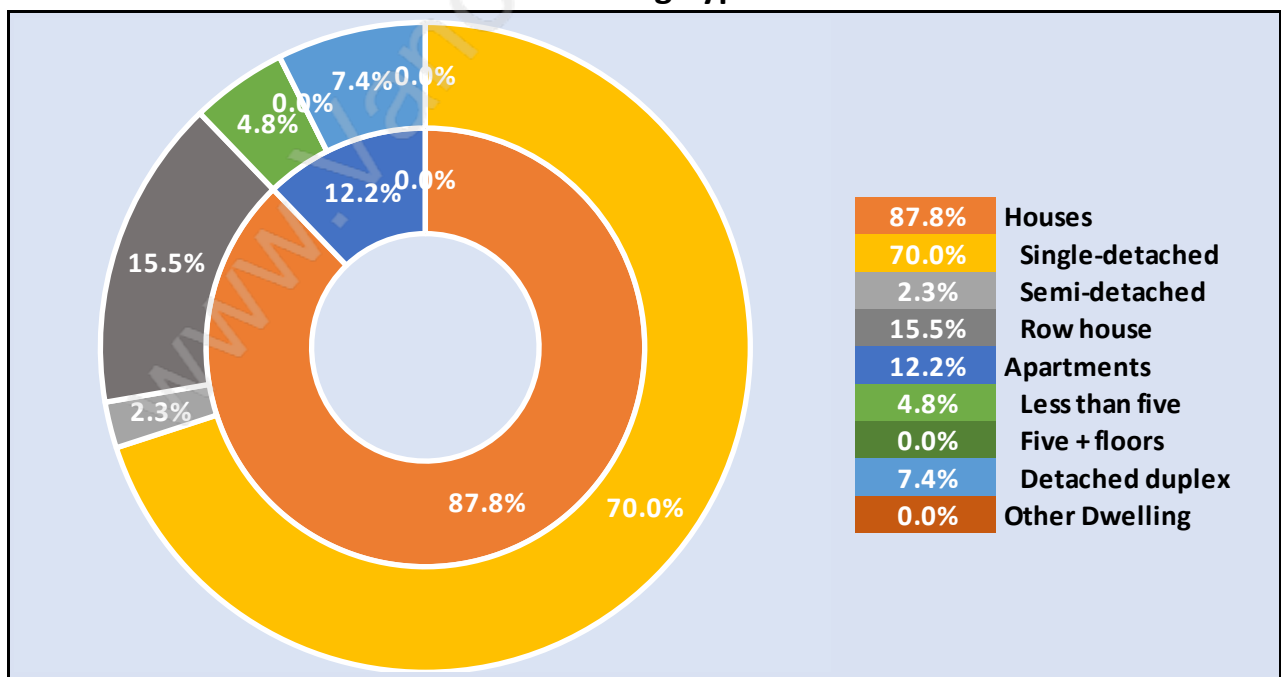

Seafair

Population Trends in Seafair

Population by Age in Seafair

Population Age 15+ by Income Status in Seafair

Total Population Age 15 - 5,261

Households by Income in Seafair

Total Number of Households - 2,055 / Average Household Income - \$120,624

Families in Seafair

Average Persons per Family - 3

Children at Home in Seafair

Total Number of Children at Home - 2,080

Family Structure in Seafair

Total Number of Families - 1,749 / Average Persons per Family - 3.

Households by Household Size in Seafair

Total Number of Households - 2,055

Dwellings in Seafair

Population Age 15+ in Seafair

Labour Force by Occupation in Seafair

Labour Force Participation in Seafair

Travel To Work in (from) Seafair

Occupied Dwellings by Structure Type in Seafair

Dominant Bulding Type - Houses

Private Dwellings by Period of Construction in Seafair

Dominant Period of Construction - 1961-1980

Population by Religion in Seafair