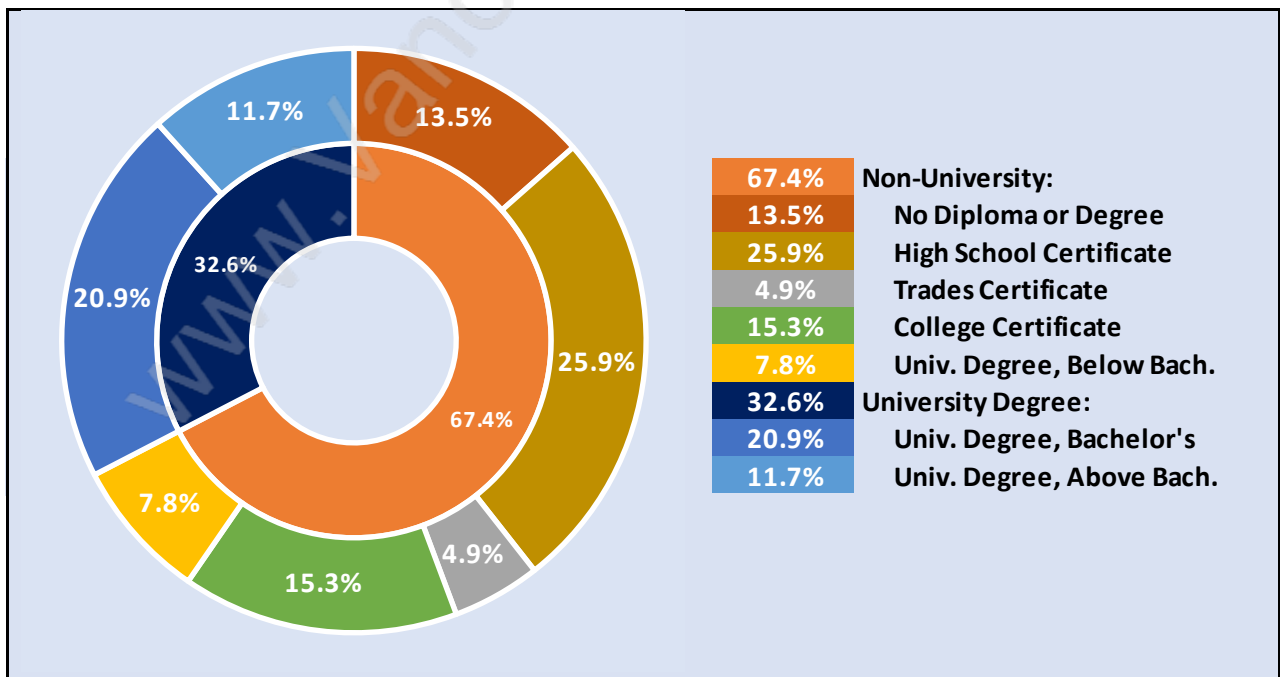

Seafair

Population Trends in Seafair

Population by Age in Seafair

Population Age 15+ by Income Status in Seafair

Total Population Age 15 - 5,261

Households by Income in Seafair

Total Number of Households - 2,055 / Average Household Income - \$120,624

Families in Seafair

Average Persons per Family - 3

Children at Home in Seafair

Total Number of Children at Home - 2,080

Family Structure in Seafair

Total Number of Families - 1,749 / Average Persons per Family - 3.

Households by Household Size in Seafair

Total Number of Households - 2,055

Dwellings in Seafair

Population Age 15+ in Seafair

Labour Force by Occupation in Seafair

Labour Force Participation in Seafair

Travel To Work in (from) Seafair