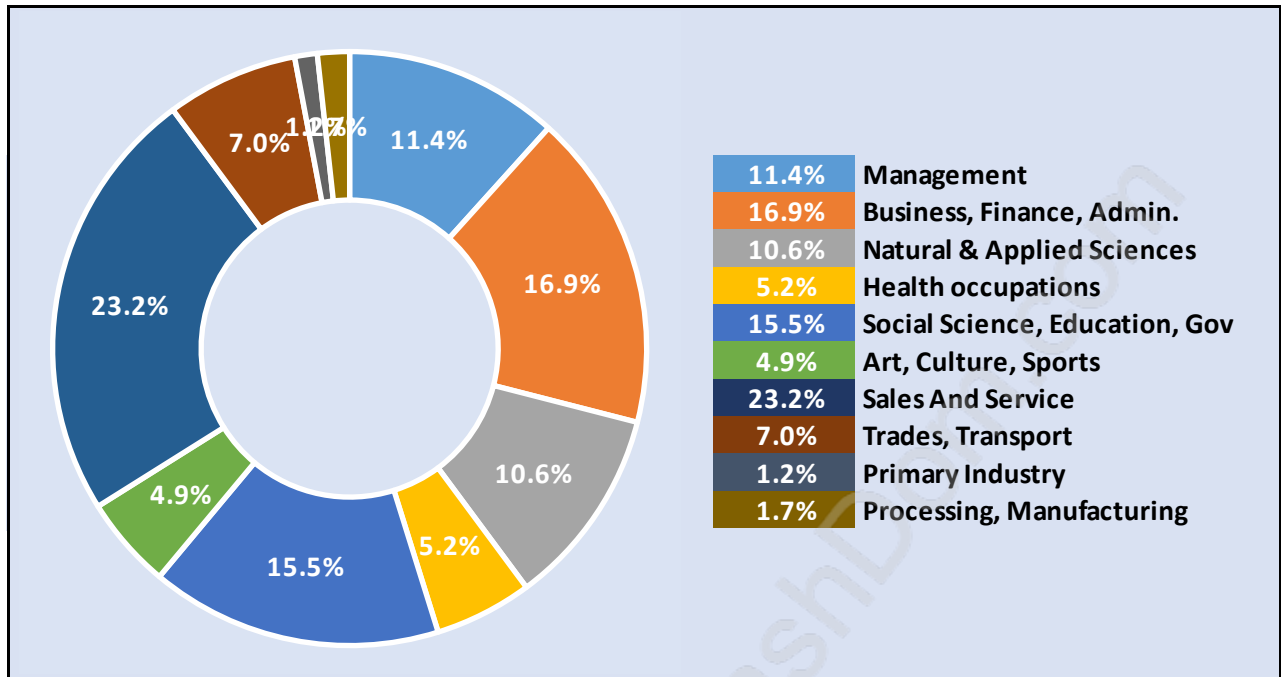

Seafair

Population Trends in Seafair

Population by Age in Seafair

Population Age 15+ by Income Status in Seafair

Total Population Age 15 - 5,261

Households by Income in Seafair

Total Number of Households - 2,055 / Average Household Income - \$120,624

Households by Household Size in Seafair

Total Number of Households - 2,055

Dwellings in Seafair

Population Age 15+ in Seafair

Labour Force by Occupation in Seafair

Labour Force Participation in Seafair

Travel To Work in (from) Seafair