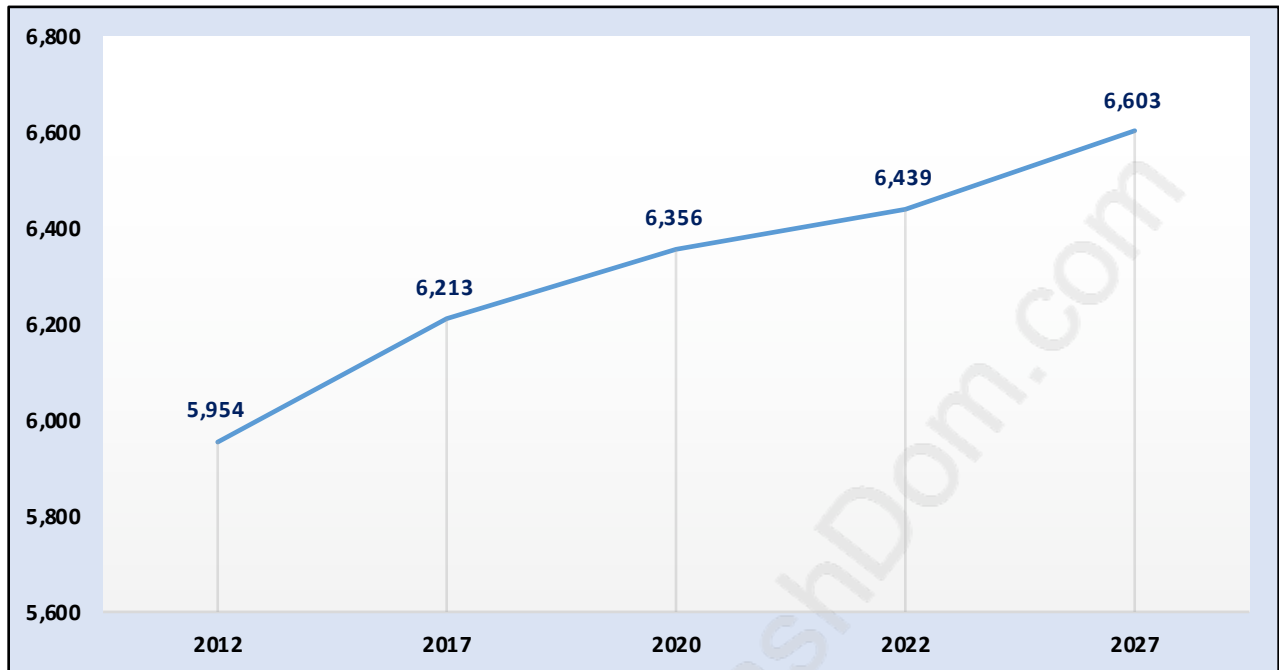

Seafair

Population Trends in Seafair

Population by Age in Seafair

Population Age 15+ by Income Status in Seafair

Total Population Age 15 - 5,261

Households by Income in Seafair

Total Number of Households - 2,055 / Average Household Income - \$120,624

Families in Seafair

Average Persons per Family - 3

Children at Home in Seafair

Total Number of Children at Home - 2,080

Family Structure in Seafair

Total Number of Families - 1,749 / Average Persons per Family - 3.