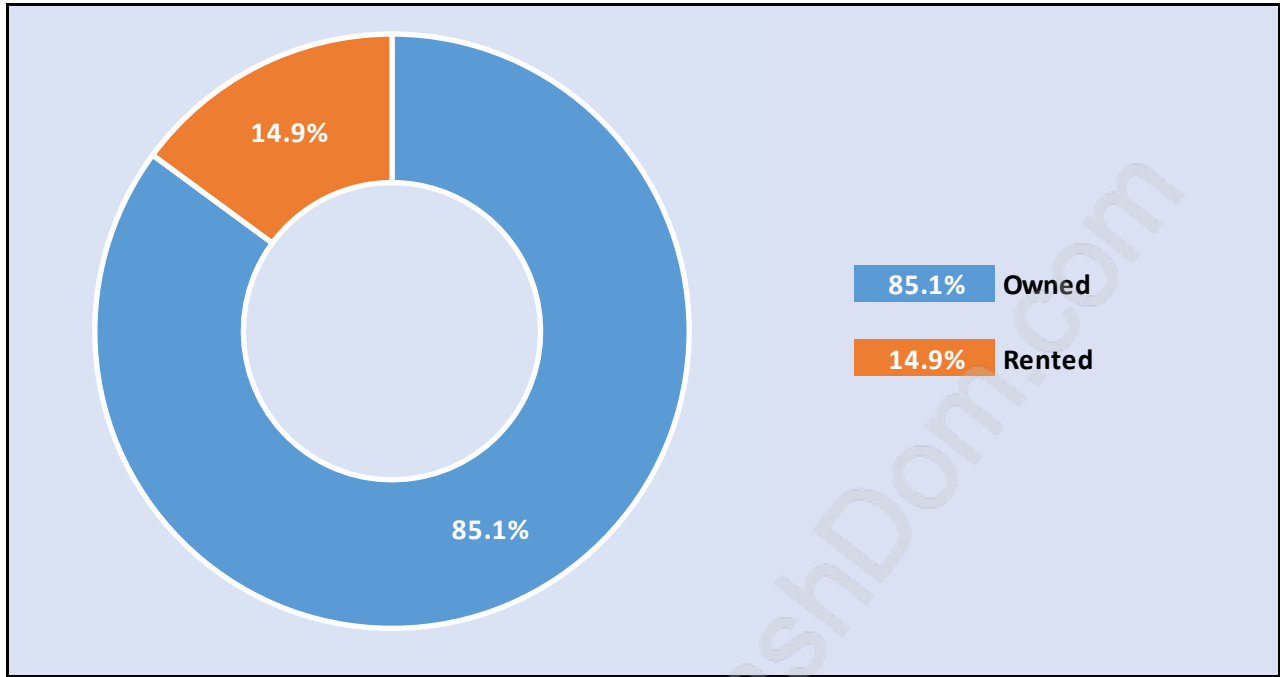

Seafair

Population Trends in Seafair

Population by Age in Seafair

Population Age 15+ by Income Status in Seafair

Total Population Age 15 - 5,261

Households by Income in Seafair

Total Number of Households - 2,055 / Average Household Income - \$120,624

Families in Seafair

Average Persons per Family - 3

Children at Home in Seafair

Total Number of Children at Home - 2,080

Family Structure in Seafair

Total Number of Families - 1,749 / Average Persons per Family - 3.

Households by Household Size in Seafair

Total Number of Households - 2,055

Dwellings in Seafair

Population Age 15+ in Seafair

Labour Force by Occupation in Seafair

Labour Force Participation in Seafair

Travel To Work in (from) Seafair