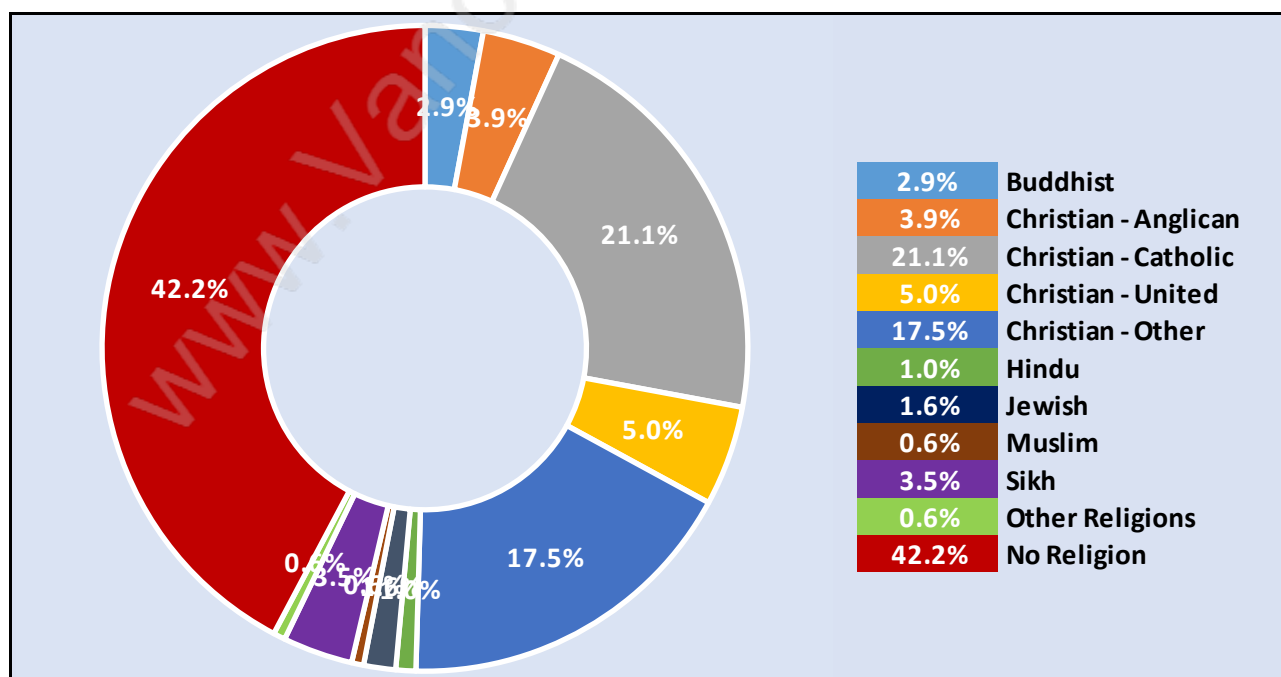

Seafair

Population Trends in Seafair

Population by Age in Seafair

Population Age 15+ by Income Status in Seafair

Total Population Age 15 - 5,261

Households by Income in Seafair

Total Number of Households - 2,055 / Average Household Income - \$120,624

Households by Household Size in Seafair

Total Number of Households - 2,055

Dwellings in Seafair

Population Age 15+ in Seafair

Labour Force by Occupation in Seafair

Labour Force Participation in Seafair

Travel To Work in (from) Seafair

Occupied Dwellings by Structure Type in Seafair

Dominant Bulding Type - Houses

Private Dwellings by Period of Construction in Seafair

Dominant Period of Construction - 1961-1980

Population by Religion in Seafair

Population by Home Languages in Seafair