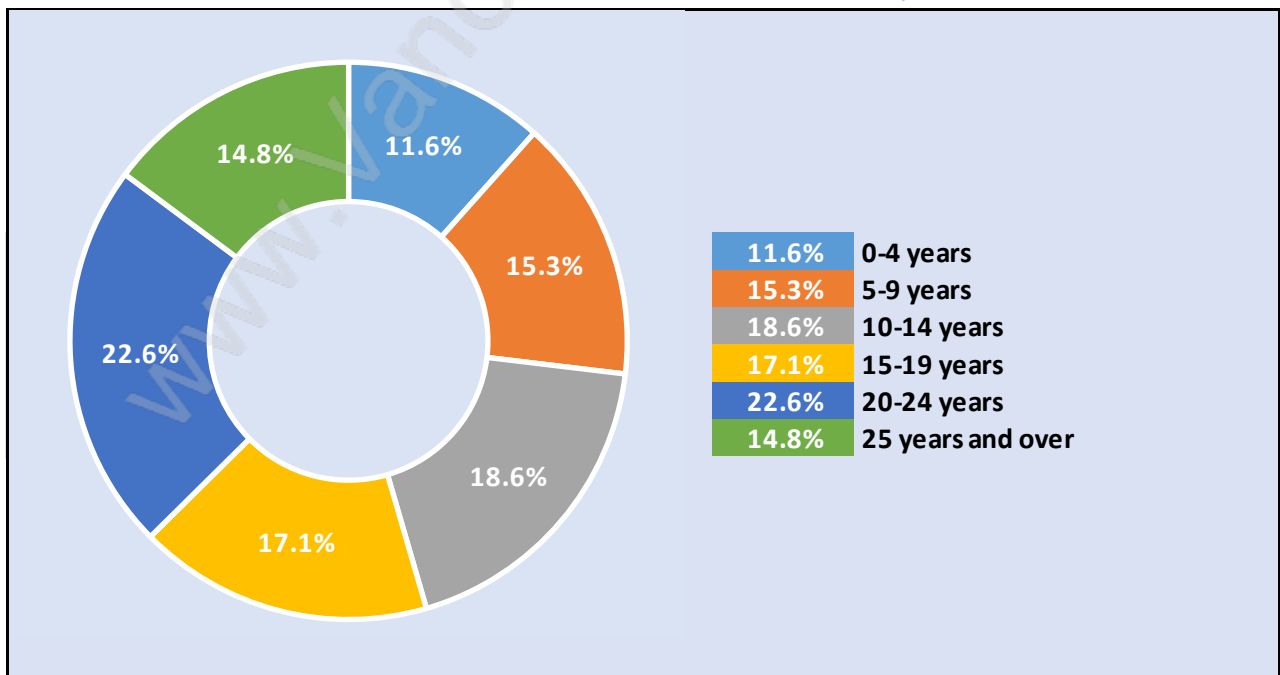

Seafair

Population Trends in Seafair

Population by Age in Seafair

Population Age 15+ by Income Status in Seafair

Total Population Age 15 - 5,261

Households by Income in Seafair

Total Number of Households - 2,055 / Average Household Income - \$120,624

Families in Seafair

Average Persons per Family - 3

Children at Home in Seafair

Total Number of Children at Home - 2,080

Family Structure in Seafair

Total Number of Families - 1,749 / Average Persons per Family - 3.

Households by Household Size in Seafair

Total Number of Households - 2,055

Dwellings in Seafair

Population Age 15+ in Seafair

Labour Force by Occupation in Seafair

Labour Force Participation in Seafair

Travel To Work in (from) Seafair