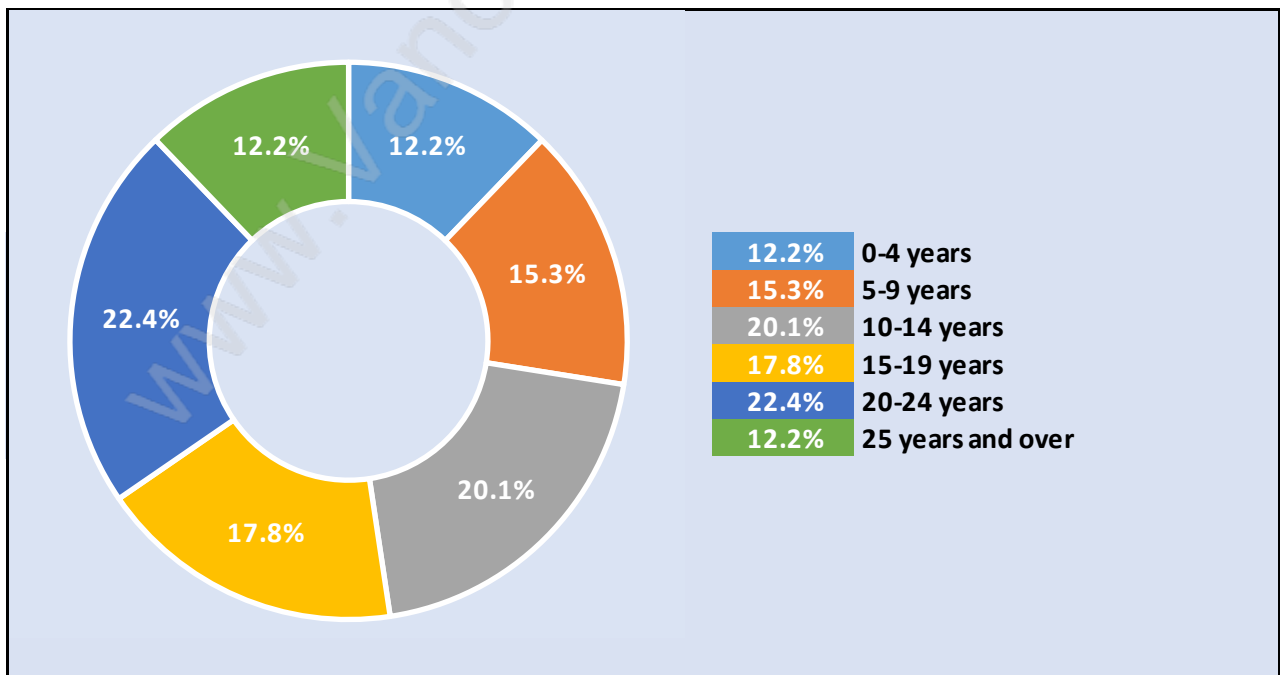

Children at Home in Sentinel Hill

Total Number of Children at Home - 517