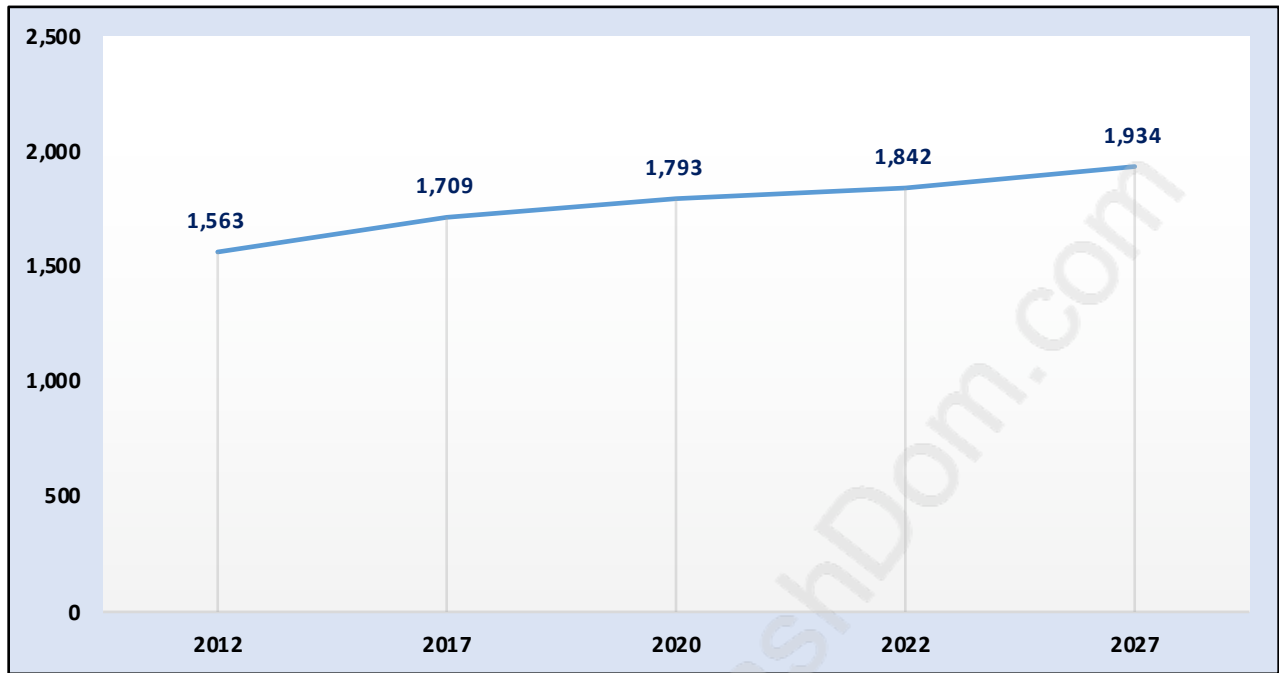

## Population Trends in Sentinel Hill

## Population Age 15+ by Income Status in Sentinel Hill

Total Population Age 15 - 1,305