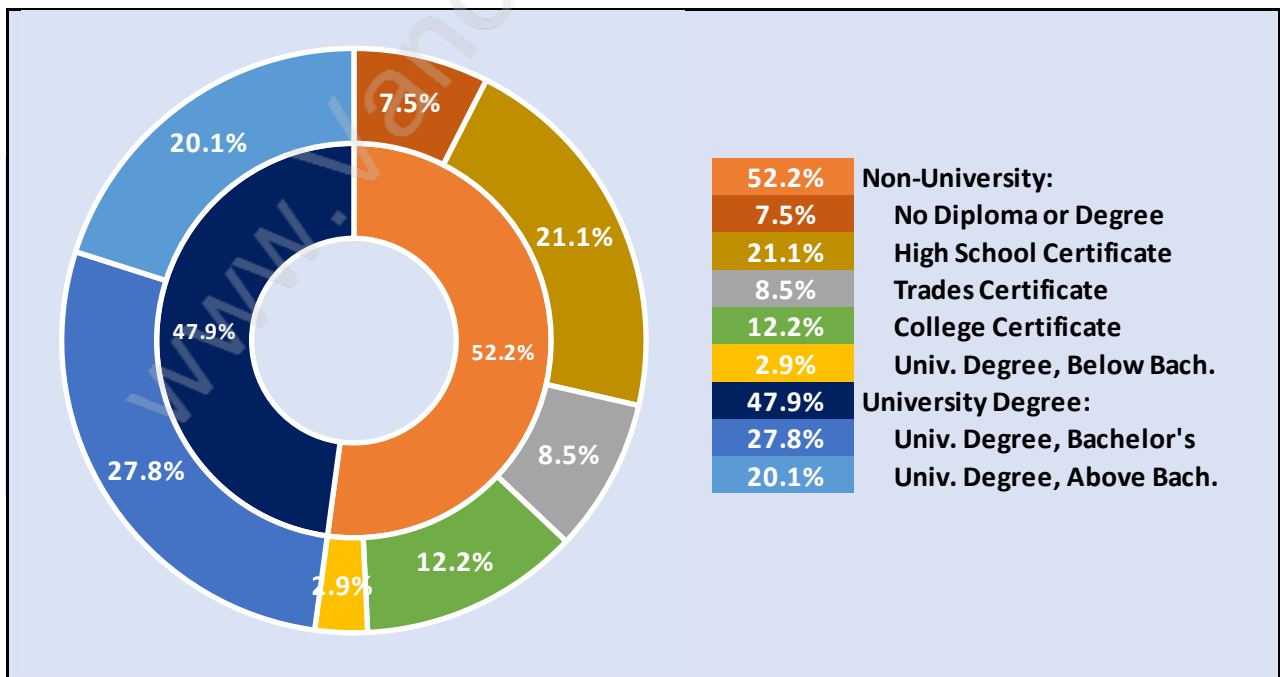

Population Age 15+ in Sentinel Hill