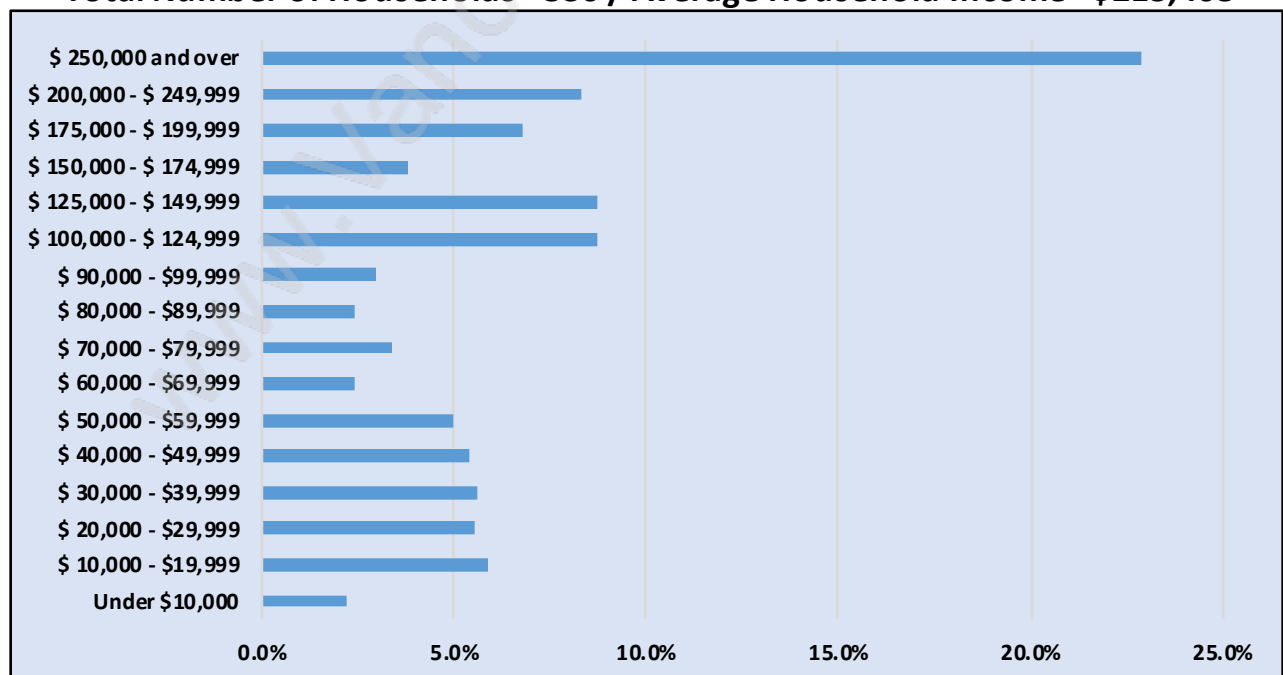

Households by Income in Sentinel Hill

Total Number of Households - 530 / Average Household Income - $213,408