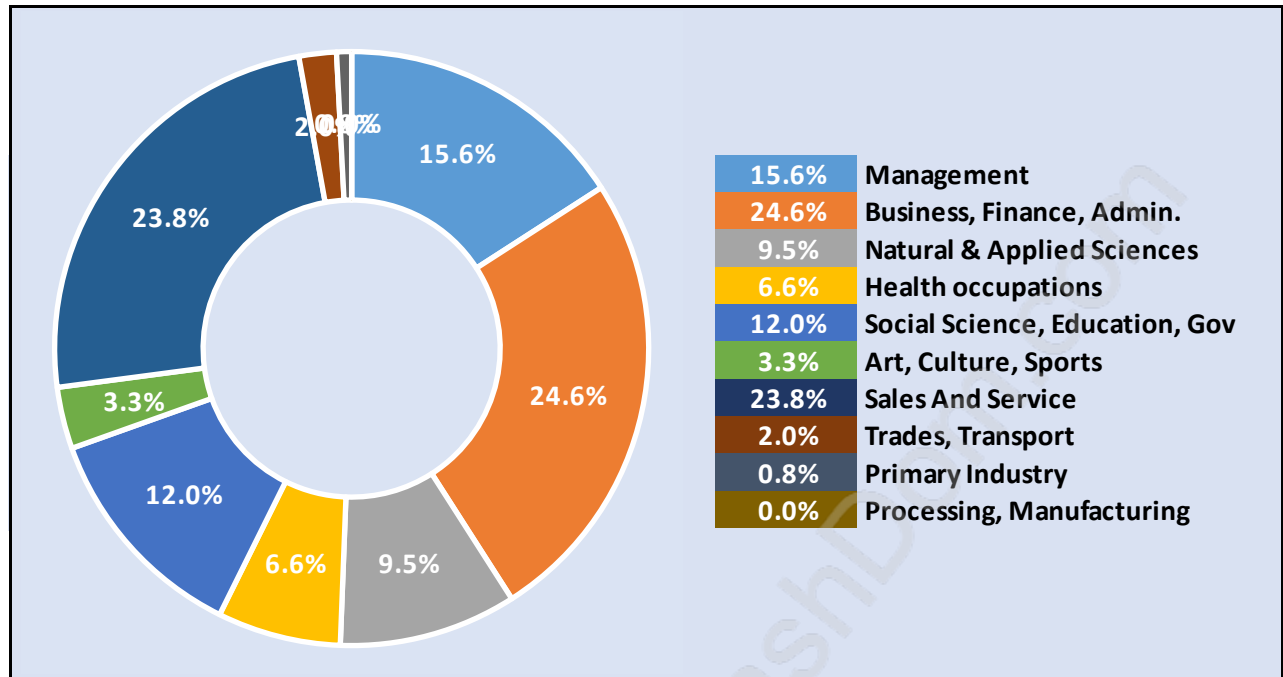

Labour Force by Occupation in Sentinel Hill