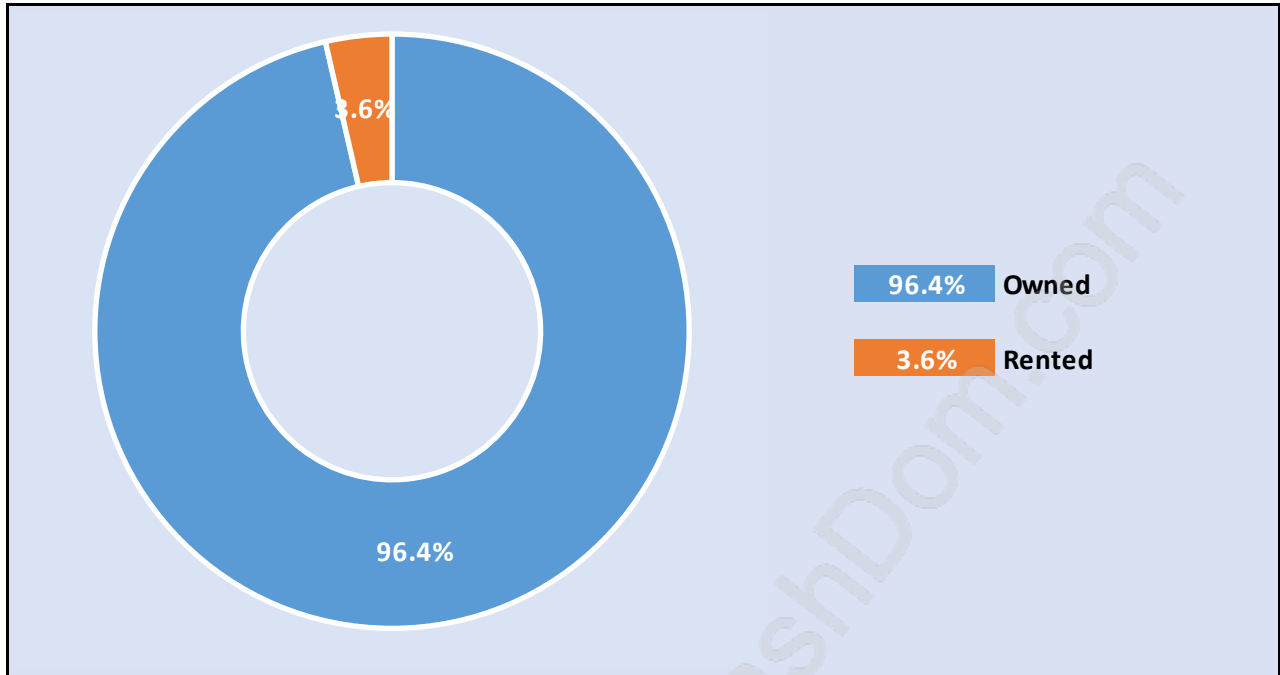

Dwellings in Sentinel Hill