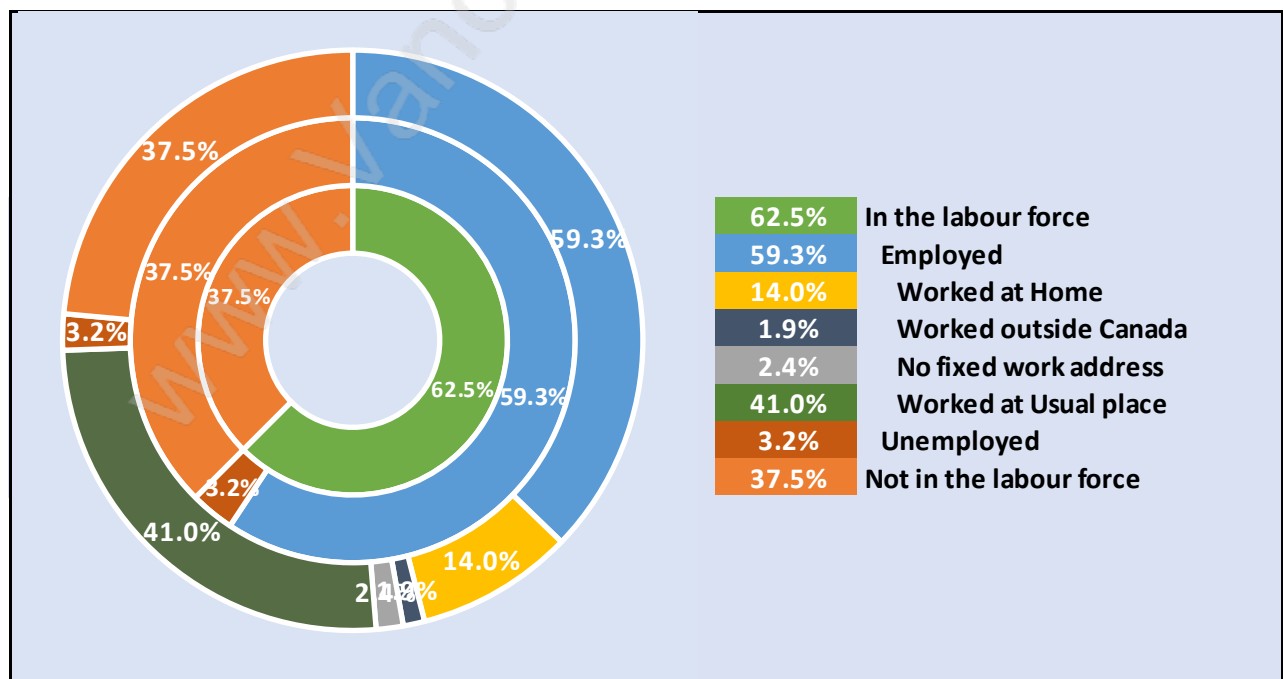

Labour Force Participation in Sentinel Hill