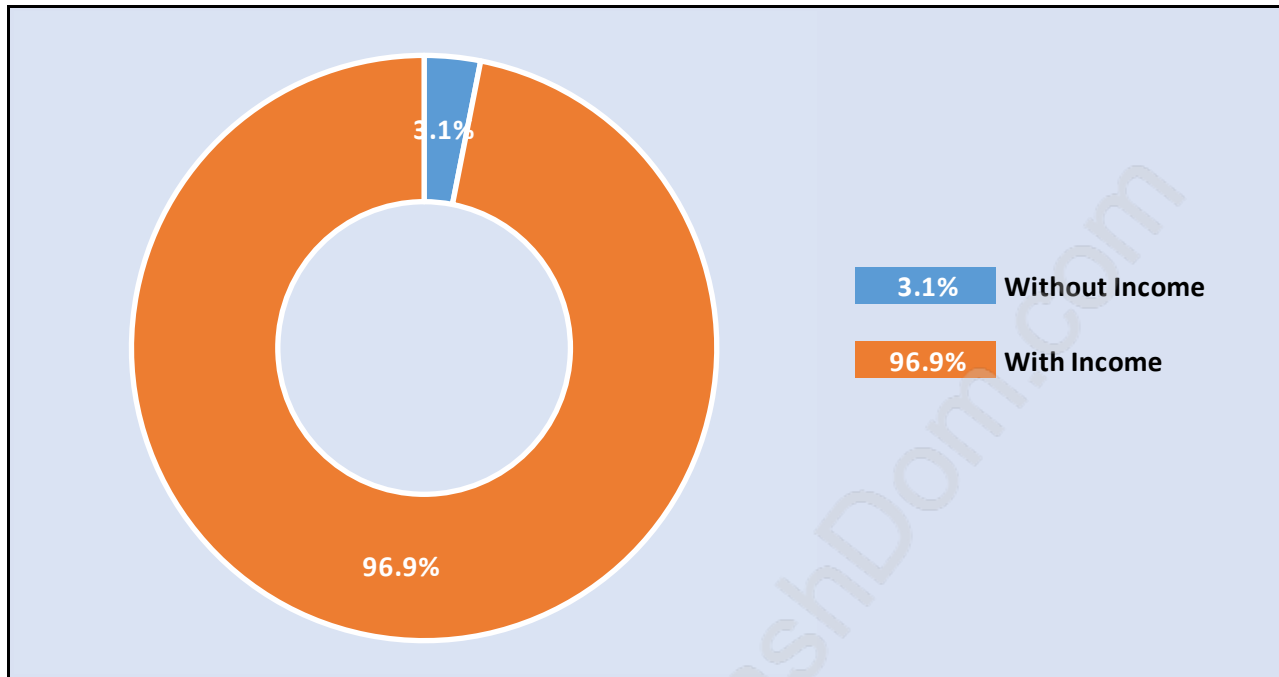

## Population Trends in Sentinel Hill

## Population by Age in Sentinel Hill

## Population Age 15+ by Income Status in Sentinel Hill

Total Population Age 15 - 1,305