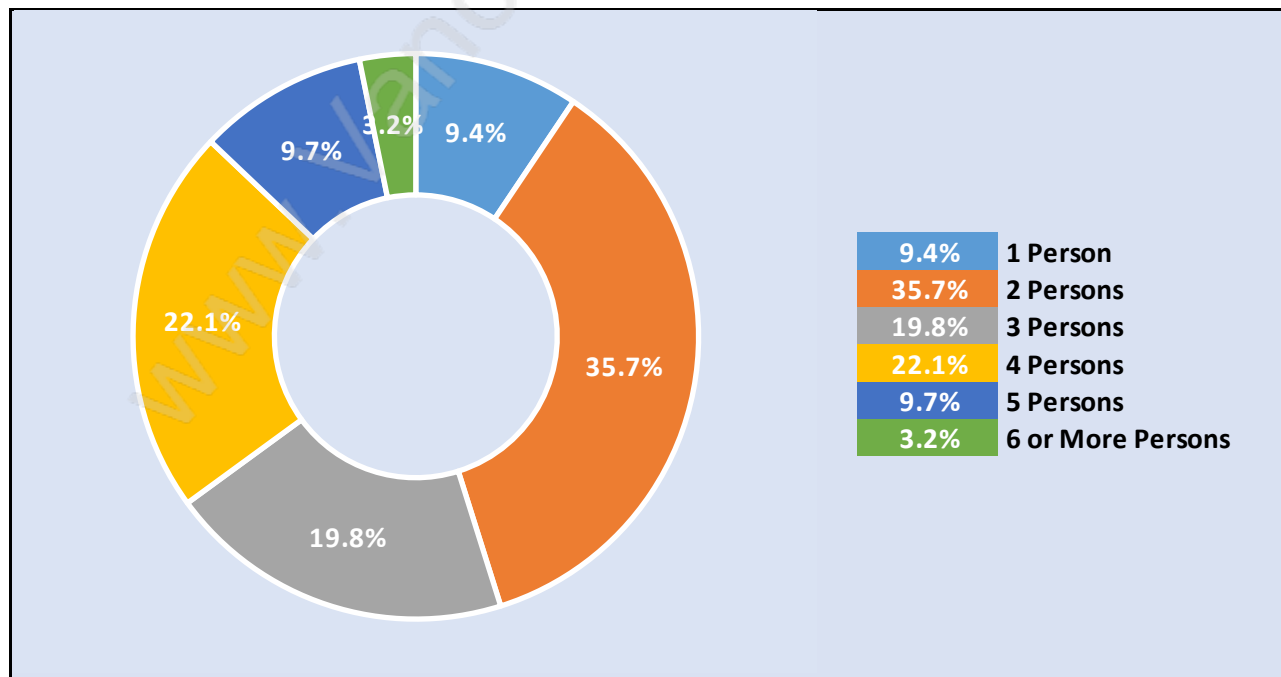

Households by Household Size in Sentinel Hill

Total Number of Households - 530