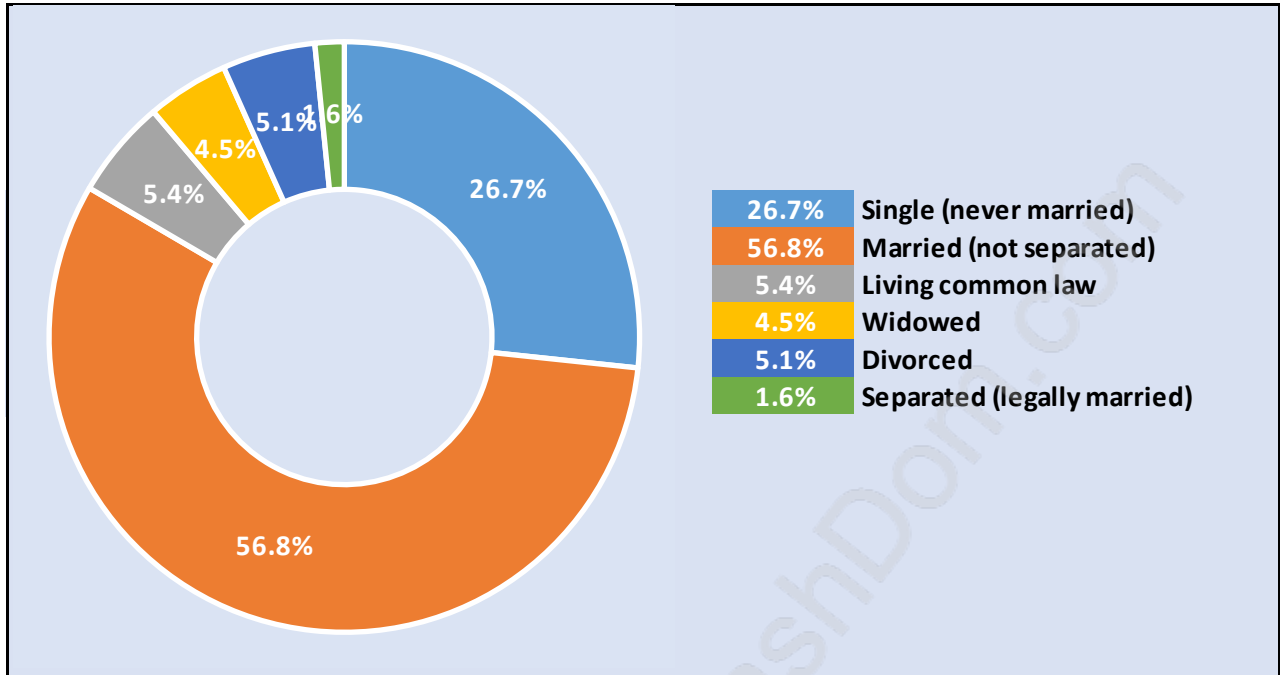

Families in Sentinel Hill

Average Persons per Family - 3