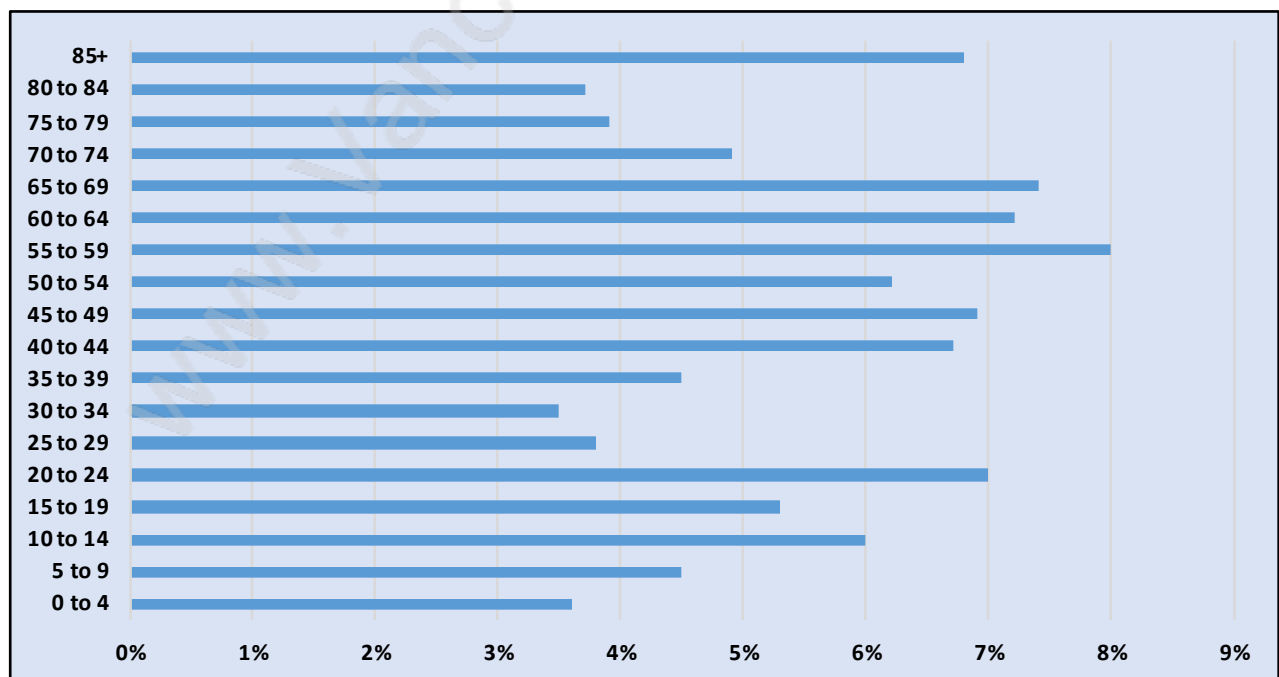

## Population Trends in Sentinel Hill

## Population by Age in Sentinel Hill

## Population Age 15+ by Income Status in Sentinel Hill

Total Population Age 15 - 1,305