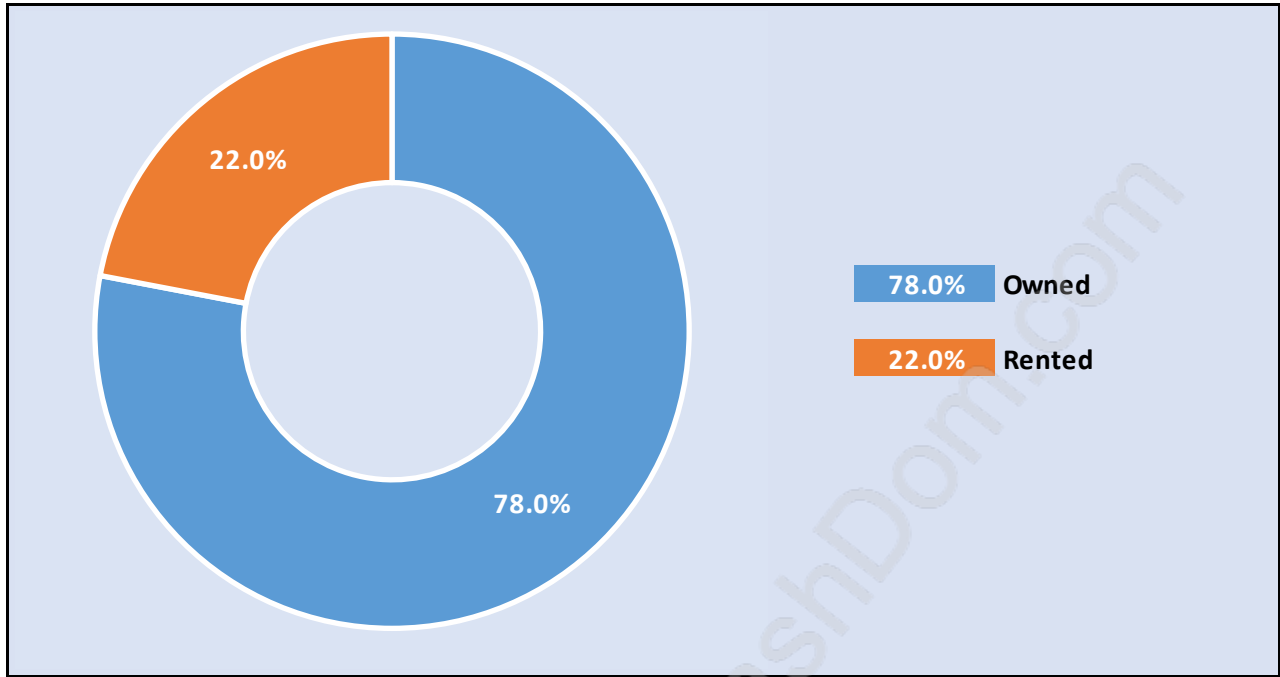

Dwellings in Shaughnessy