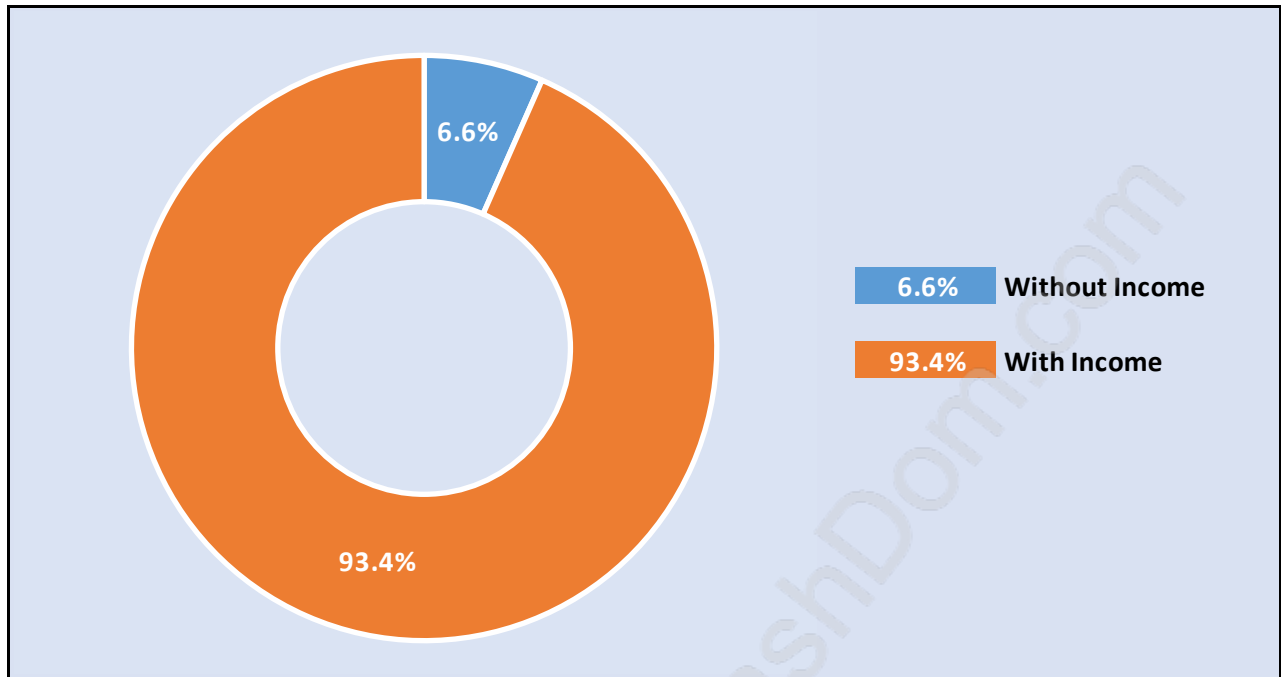

## Population Trends in Shaughnessy

## Population by Age in Shaughnessy

## Population Age 15+ by Income Status in Shaughnessy

Total Population Age 15 - 7,182