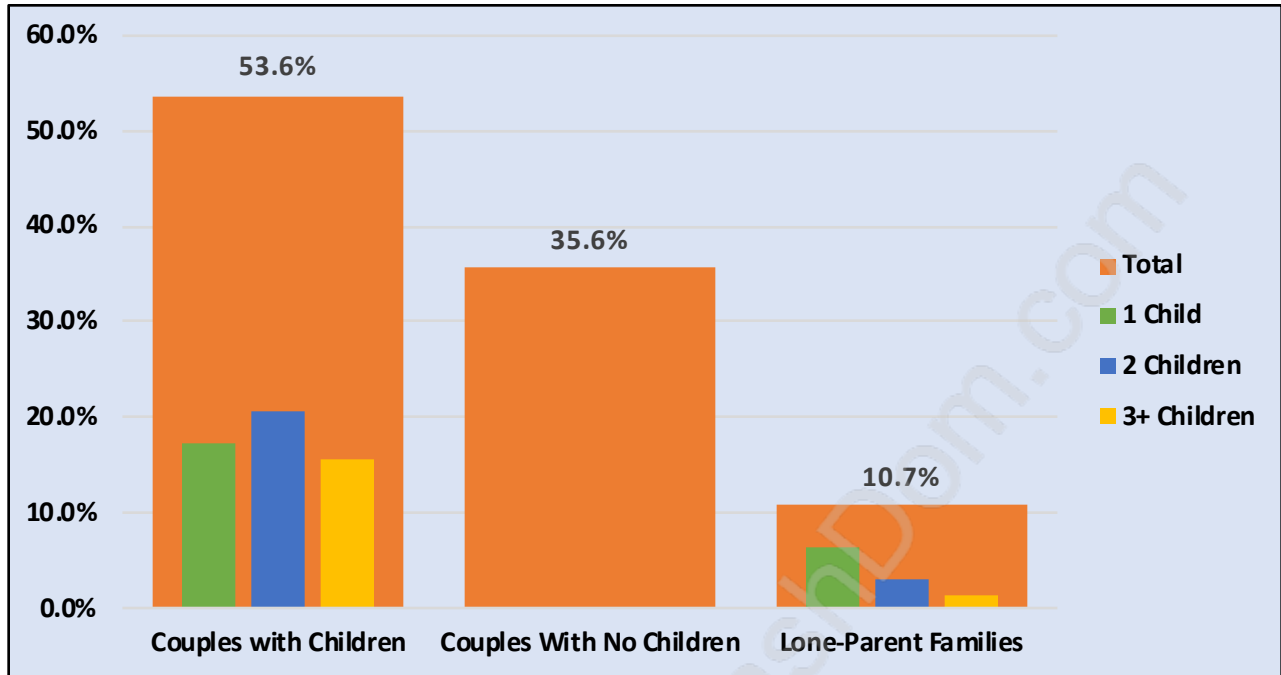

Family Structure in Shaughnessy

Total Number of Families - 2,188 / Average Persons per Family - 3.3