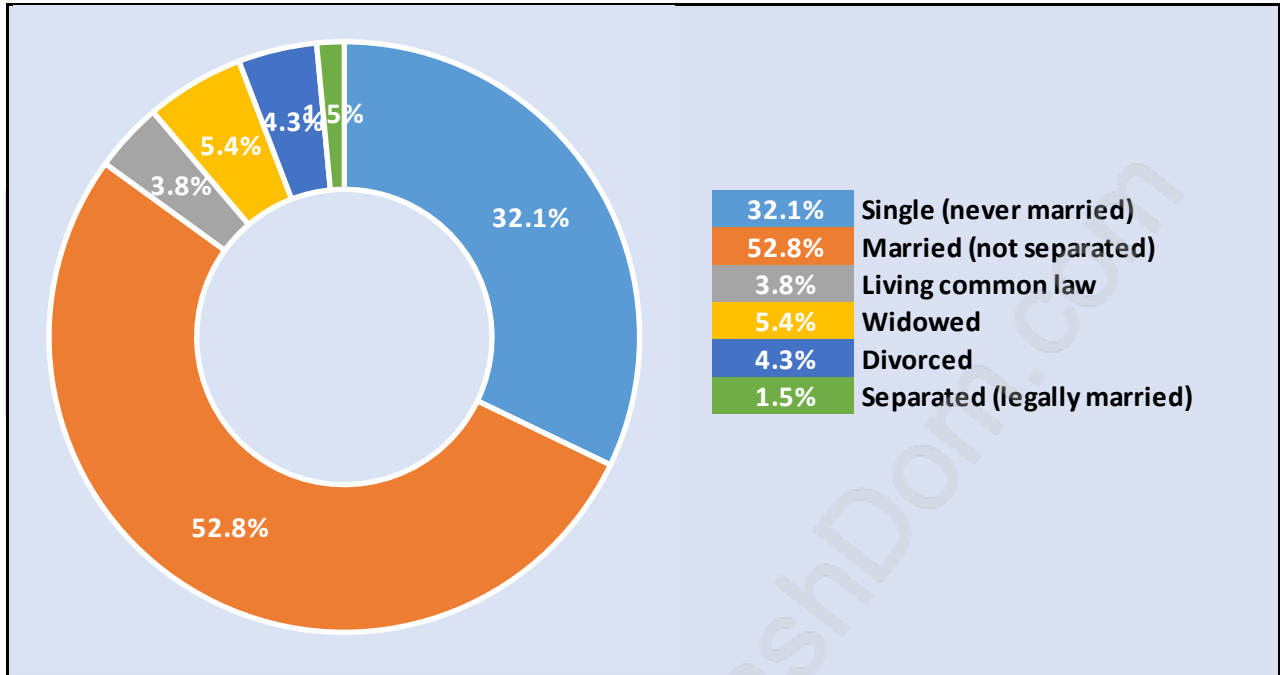

Families in Shaughnessy

Average Persons per Family - 3.3