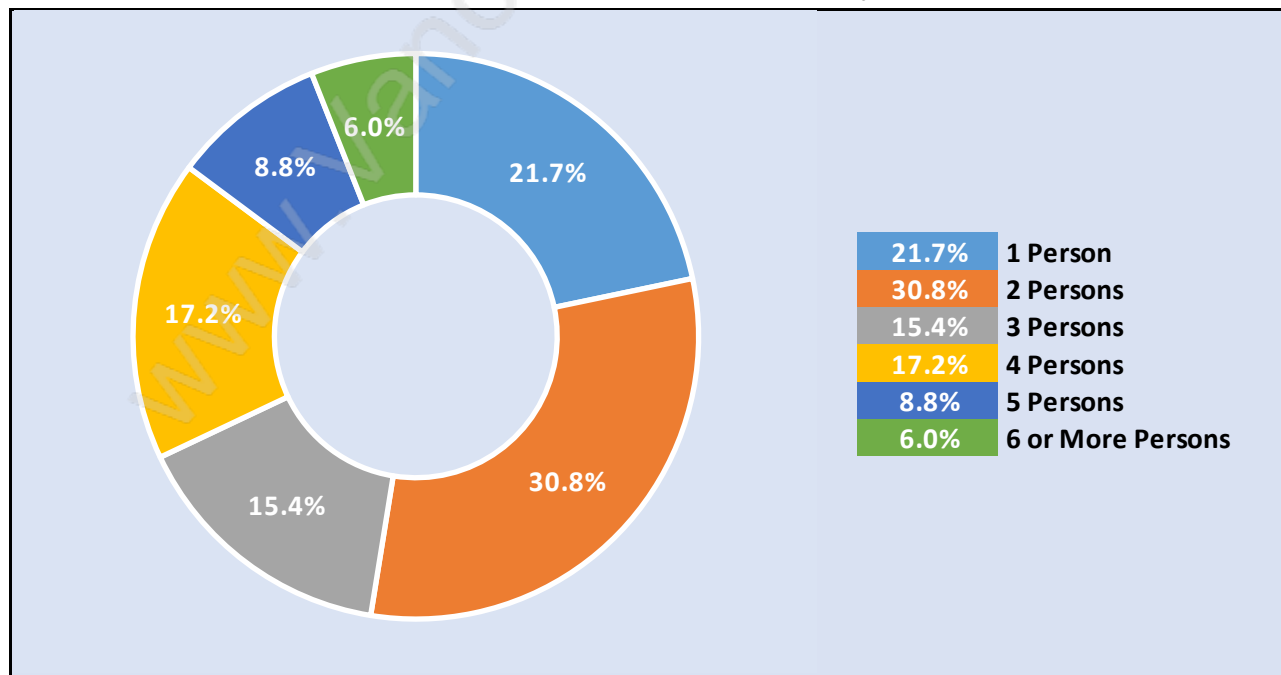

Households by Household Size in Shaughnessy

Total Number of Households - 2,920