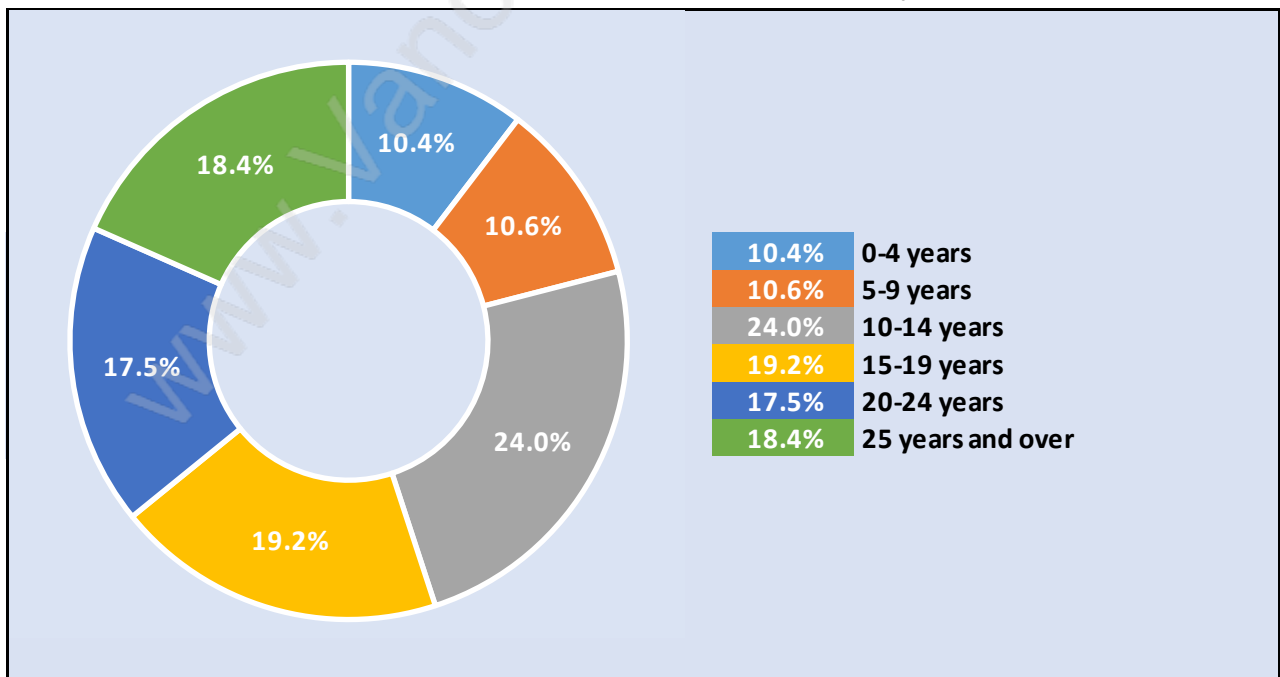

Children at Home in Shaughnessy

Total Number of Children at Home - 2,823