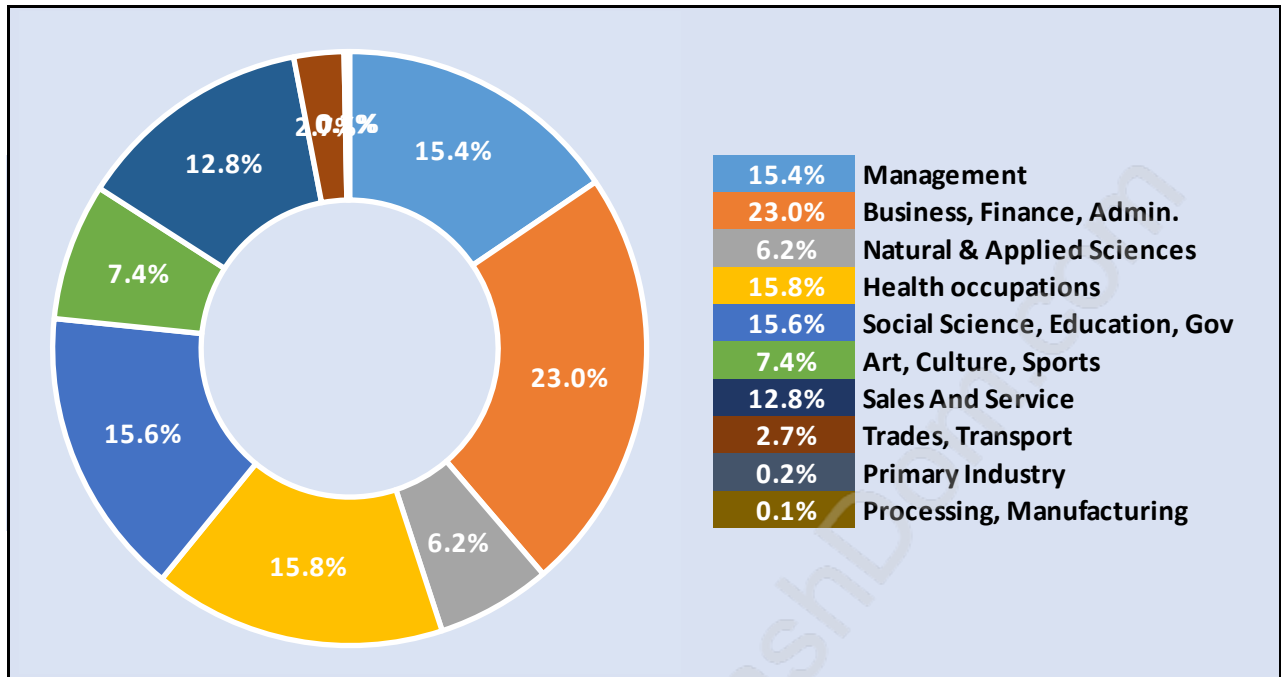

Labour Force by Occupation in Shaughnessy