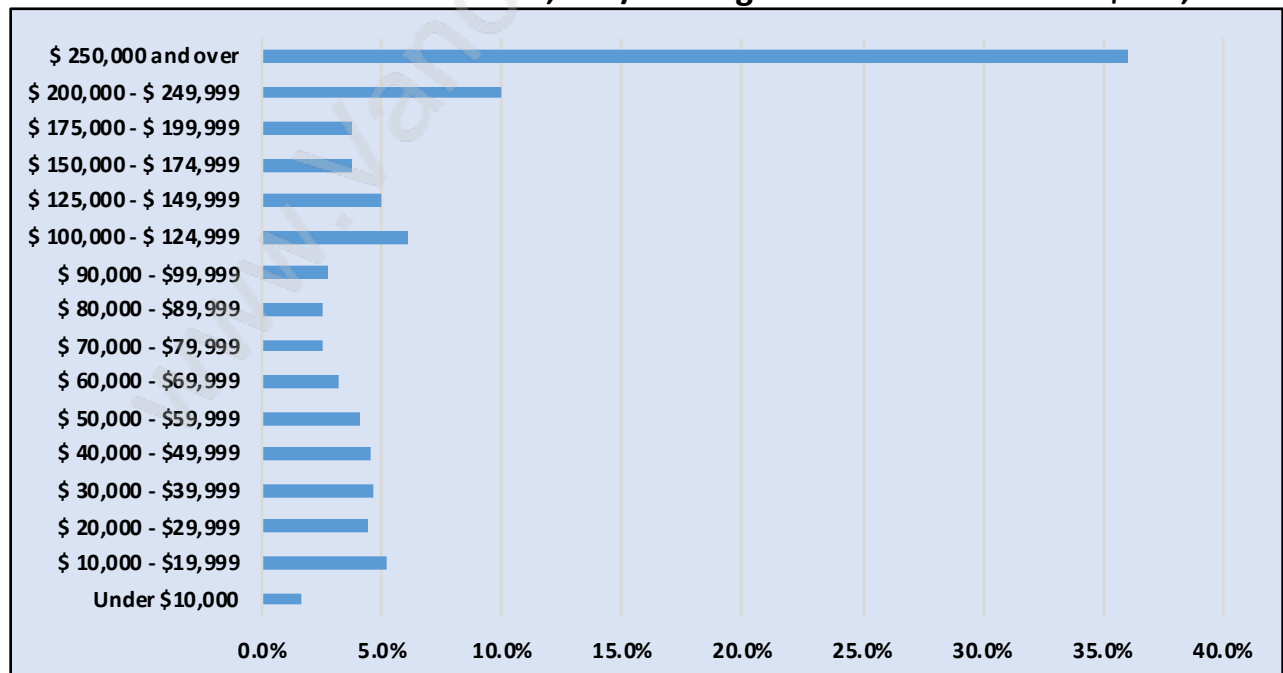

Households by Income in Shaughnessy

Total Number of Households - 2,920 / Average Household Income - $343,271