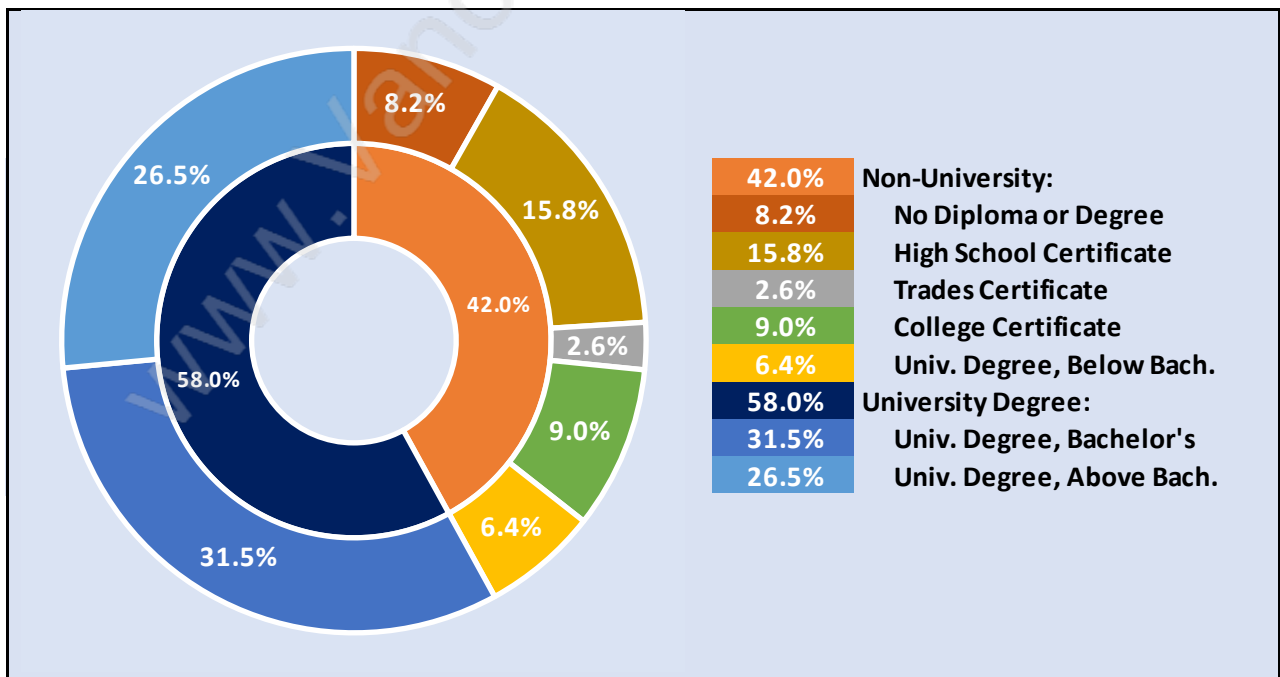

## Households by Household Size in Shaughnessy

Total Number of Households - 2,920

## Population Age 15+ in Shaughnessy