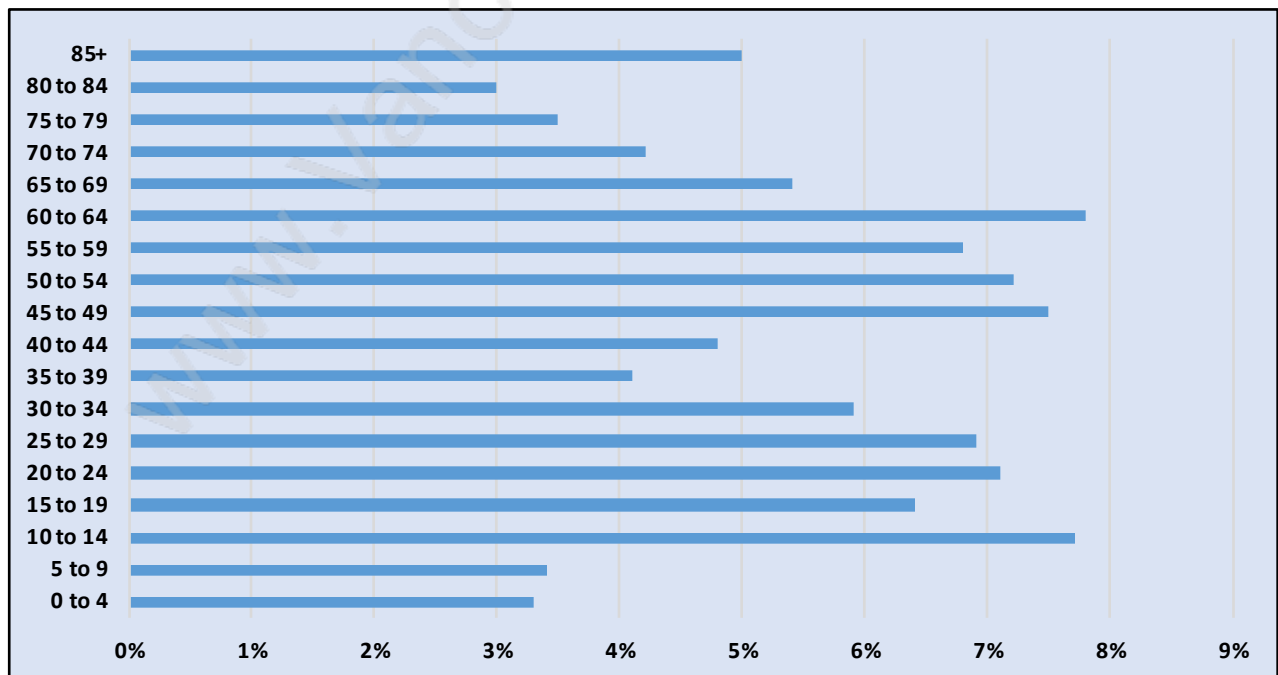

# Shaughnessy

## Population Trends in Shaughnessy

## Population by Age in Shaughnessy

## Population Age 15+ by Income Status in Shaughnessy

Total Population Age 15 - 7,182