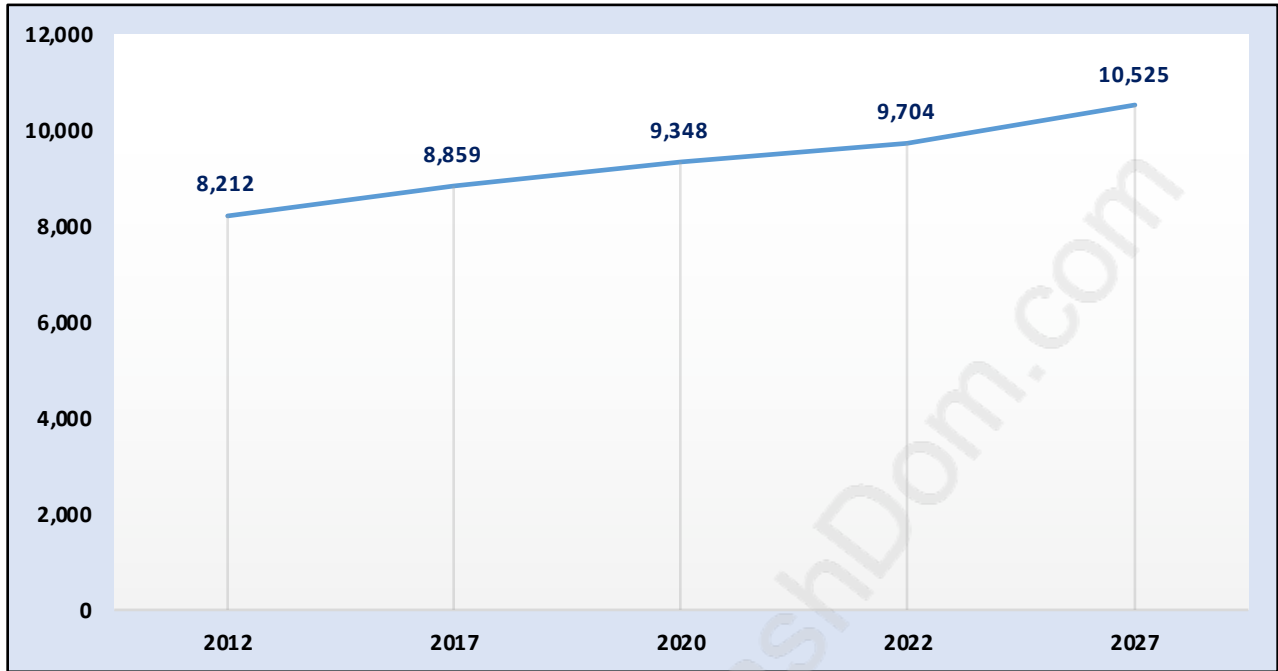

# Shaughnessy

## Population Trends in Shaughnessy

## Population by Age in Shaughnessy

## Population Age 15+ by Income Status in Shaughnessy

Total Population Age 15 - 7,182