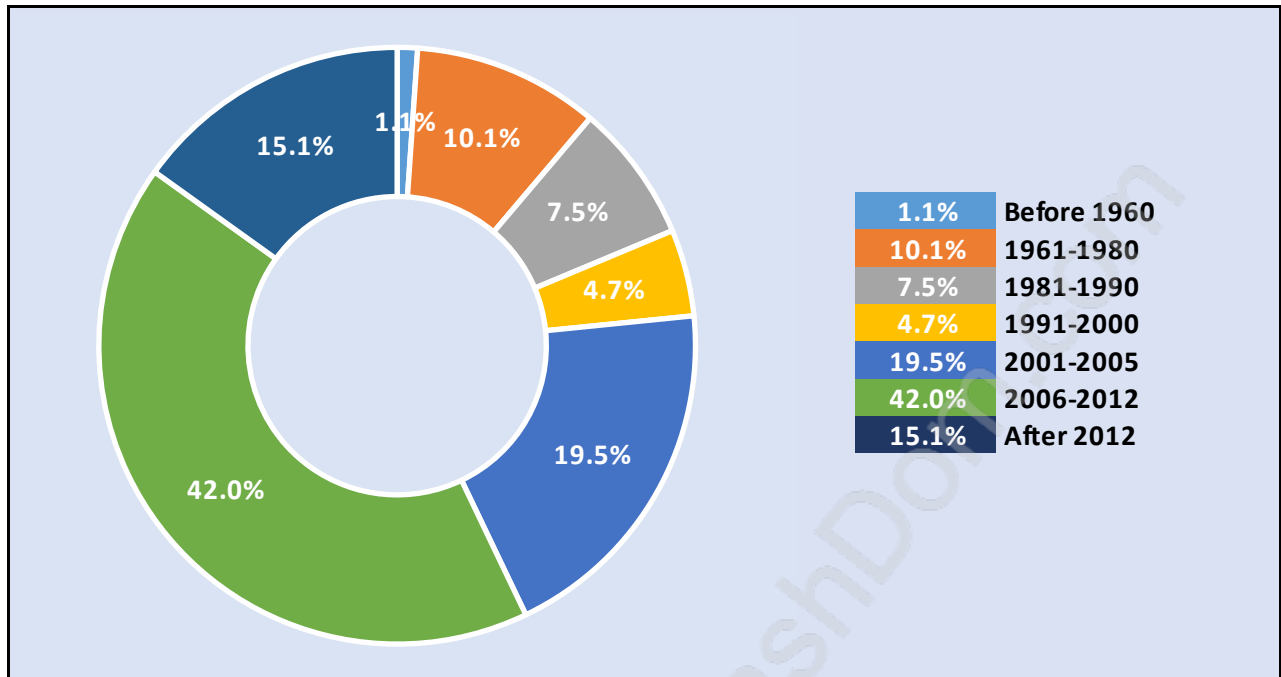

Silver Valley

Population Trends in Silver Valley

Population by Age in Silver Valley

Population Age 15+ by Income Status in Silver Valley

Total Population Age 15 - 3,679

Households by Income in Silver Valley

Family Structure in Silver Valley

Total Number of Families - 1,307 / Average Persons per Family - 3.4

Households by Household Size in Silver Valley

Total Number of Households - 1,471

Dwellings in Silver Valley

Population Age 15+ in Silver Valley

Labour Force by Occupation in Silver Valley

Labour Force Participation in Silver Valley

Travel To Work in (from) Silver Valley

Occupied Dwellings by Structure Type in Silver Valley

Dominant Bulding Type - Houses

Private Dwellings by Period of Construction in Silver Valley

Dominant Period of Construction - 2006-2011

Population by Religion in Silver Valley

Population by Home Languages in Silver Valley