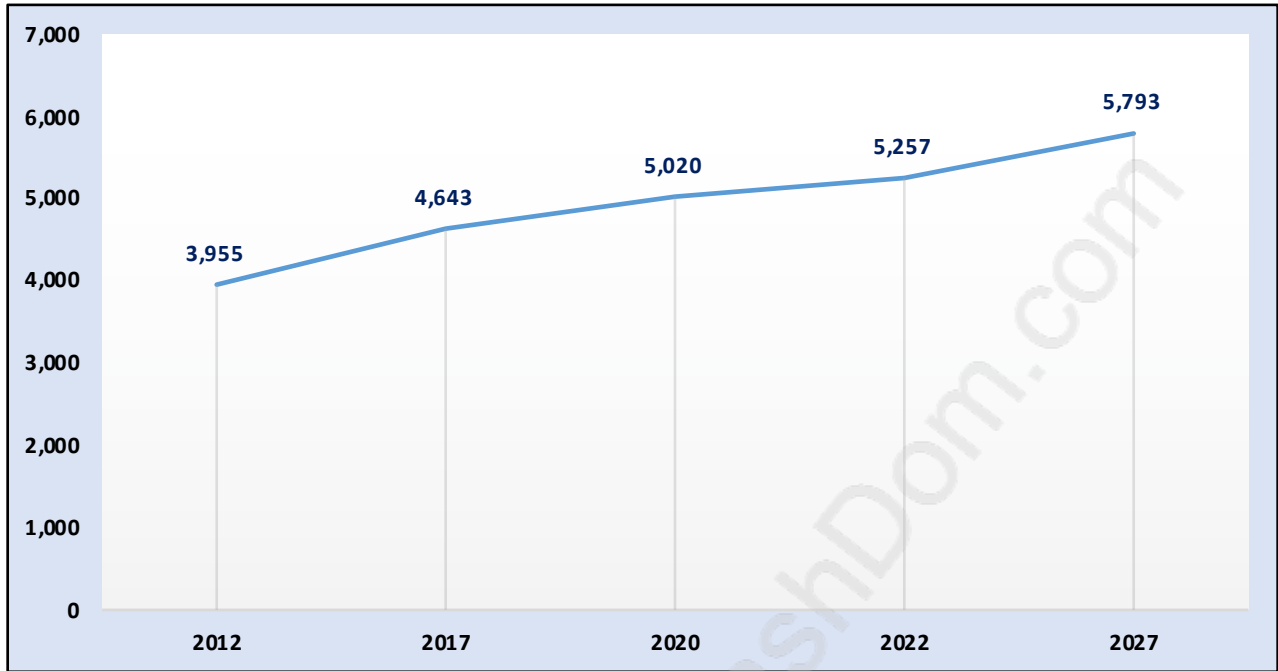

Silver Valley

Population Trends in Silver Valley

Population by Age in Silver Valley

Population Age 15+ by Income Status in Silver Valley

Total Population Age 15 - 3,679

Households by Income in Silver Valley

Total Number of Households - 1,471 / Average Household Income - \$126,767

Families in Silver Valley

Average Persons per Family - 3.4

Children at Home in Silver Valley

Total Number of Children at Home - 1,697

Family Structure in Silver Valley

Total Number of Families - 1,307 / Average Persons per Family - 3.4

Households by Household Size in Silver Valley

Total Number of Households - 1,471

Dwellings in Silver Valley