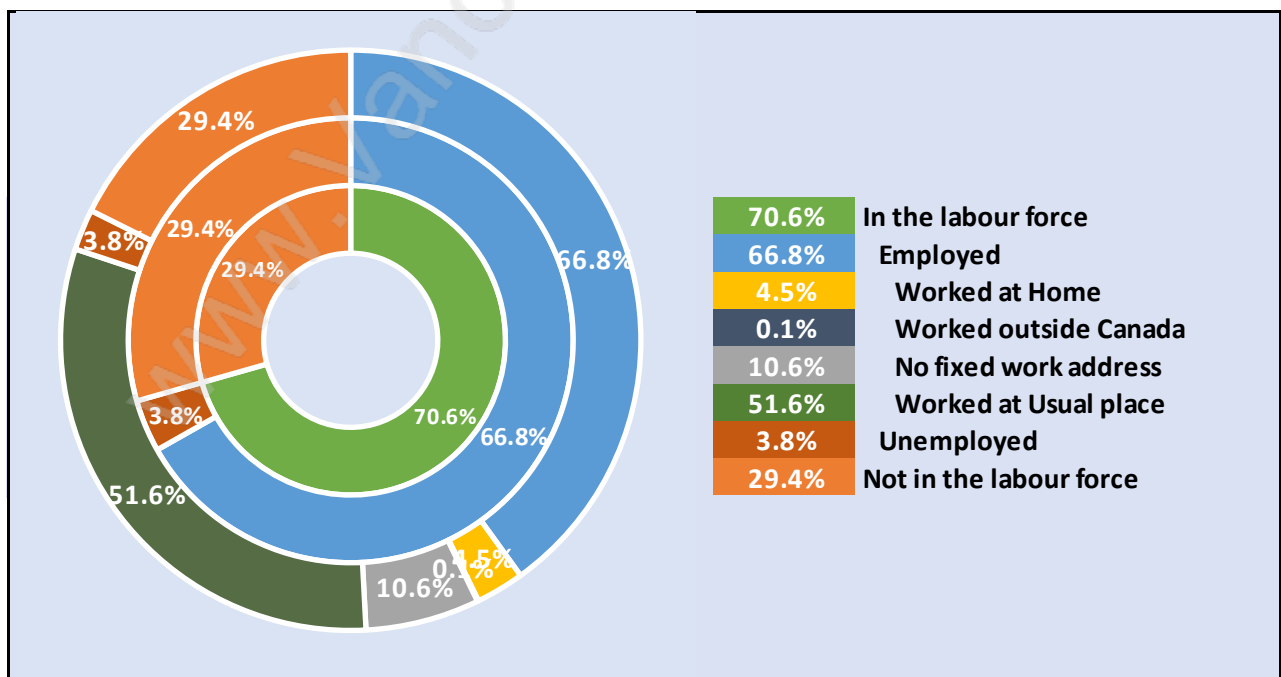

Total Number of Households - 1,471 / Average Household Income - \$126,767

Families in Silver Valley

Average Persons per Family - 3.4

Children at Home in Silver Valley

Total Number of Children at Home - 1,697

Family Structure in Silver Valley

Total Number of Families - 1,307 / Average Persons per Family - 3.4

Households by Household Size in Silver Valley

Total Number of Households - 1,471

Dwellings in Silver Valley

Population Age 15+ in Silver Valley

Labour Force by Occupation in Silver Valley

Labour Force Participation in Silver Valley

Travel To Work in (from) Silver Valley

Occupied Dwellings by Structure Type in Silver Valley