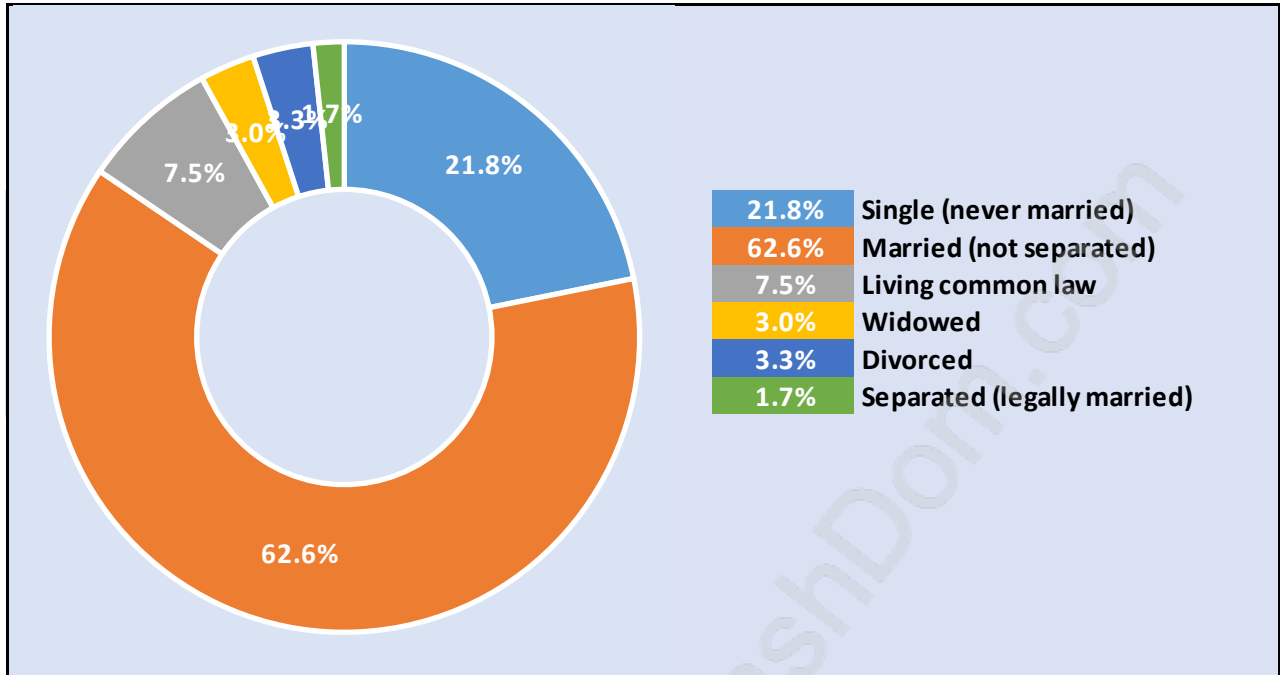

Silver Valley

Population Trends in Silver Valley

Population by Age in Silver Valley

Population Age 15+ by Income Status in Silver Valley

Total Population Age 15 - 3,679

Households by Income in Silver Valley

Total Number of Households - 1,471 / Average Household Income - \$126,767

Families in Silver Valley

Average Persons per Family - 3.4

Children at Home in Silver Valley

Total Number of Children at Home - 1,697

Family Structure in Silver Valley

Total Number of Families - 1,307 / Average Persons per Family - 3.4

Households by Household Size in Silver Valley

Total Number of Households - 1,471

Dwellings in Silver Valley

Population Age 15+ in Silver Valley

Labour Force by Occupation in Silver Valley

Labour Force Participation in Silver Valley

Travel To Work in (from) Silver Valley

Occupied Dwellings by Structure Type in Silver Valley