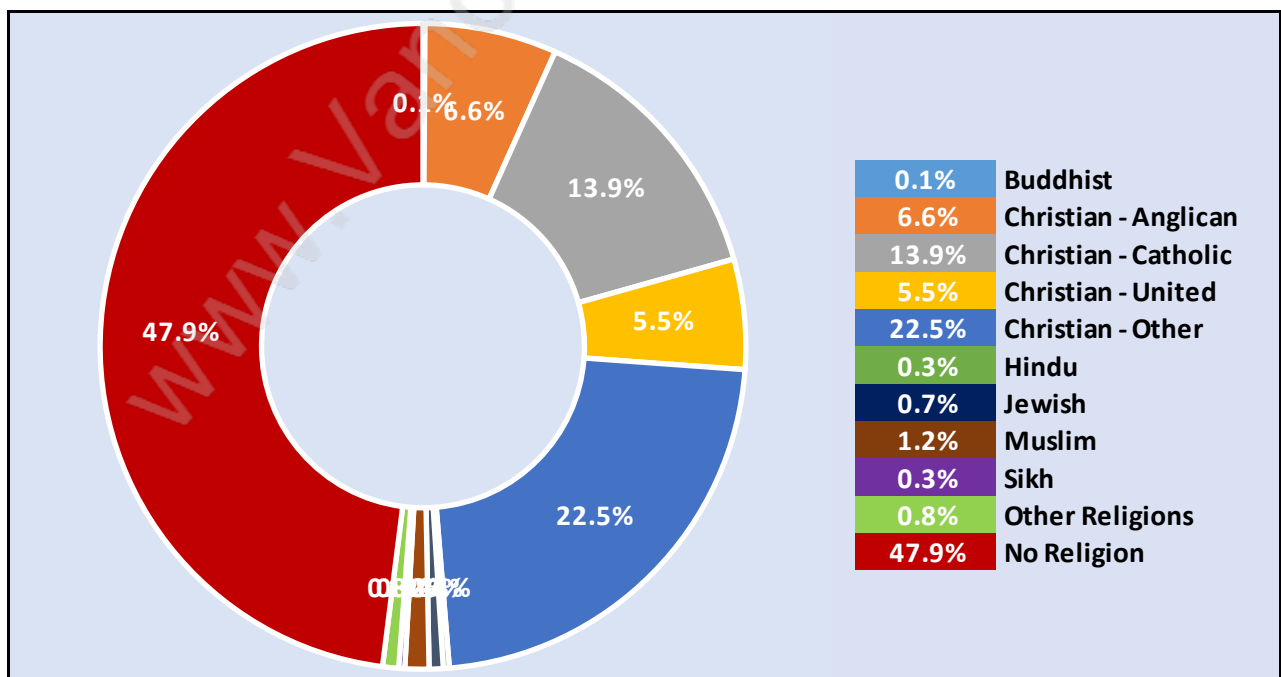

Population Age 15+ in Silver Valley

Labour Force by Occupation in Silver Valley

Labour Force Participation in Silver Valley

Travel To Work in (from) Silver Valley

Occupied Dwellings by Structure Type in Silver Valley

Dominant Bulding Type - Houses

Private Dwellings by Period of Construction in Silver Valley

Dominant Period of Construction - 2006-2011

Population by Religion in Silver Valley

Population by Home Languages in Silver Valley