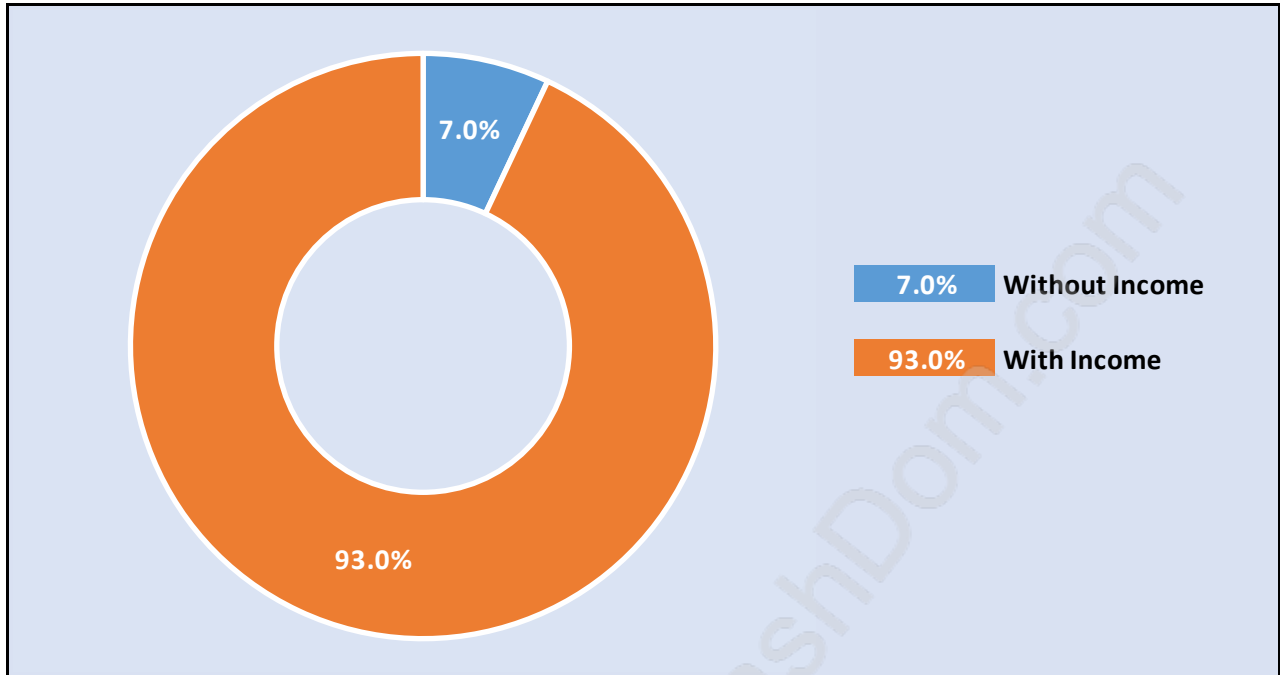

Silver Valley

Population Trends in Silver Valley

Population by Age in Silver Valley

Population Age 15+ by Income Status in Silver Valley

Total Population Age 15 - 3,679

Households by Income in Silver Valley

Total Number of Households - 1,471 / Average Household Income - \$126,767

Families in Silver Valley

Average Persons per Family - 3.4

Children at Home in Silver Valley

Total Number of Children at Home - 1,697

Family Structure in Silver Valley

Total Number of Families - 1,307 / Average Persons per Family - 3.4

Households by Household Size in Silver Valley

Total Number of Households - 1,471

Dwellings in Silver Valley