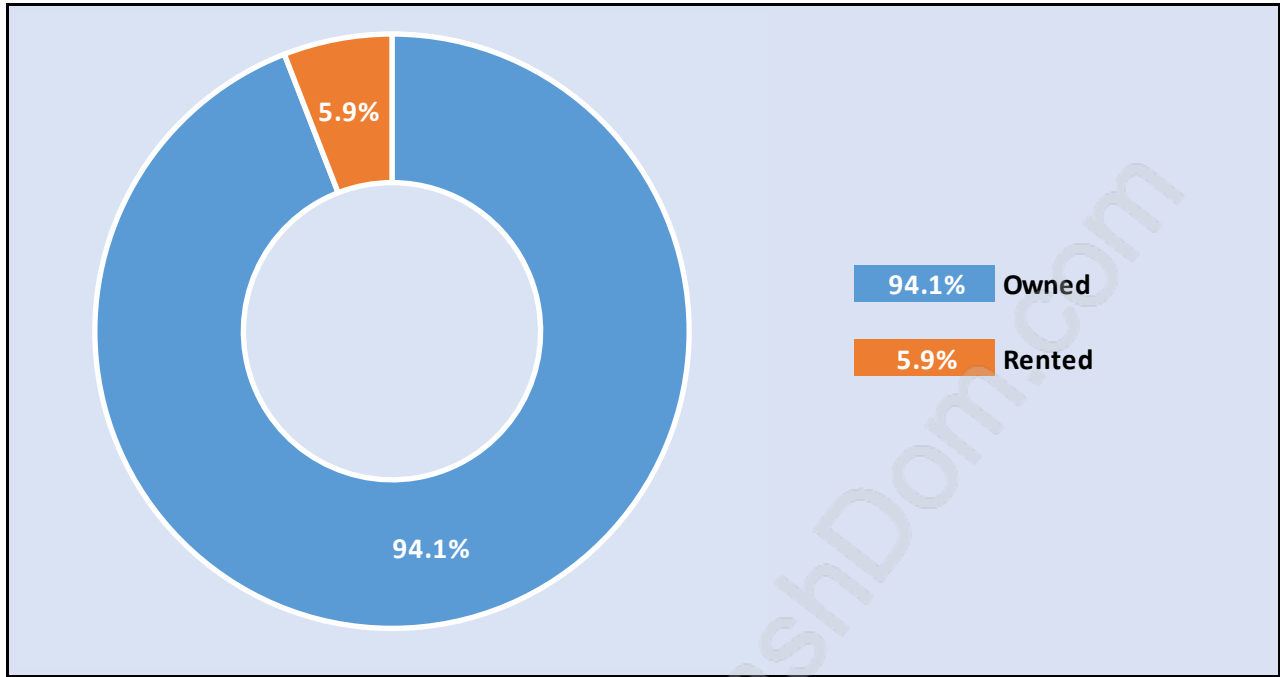

Silver Valley

Population Trends in Silver Valley

Population by Age in Silver Valley

Population Age 15+ by Income Status in Silver Valley

Total Population Age 15 - 3,679

Households by Income in Silver Valley

Total Number of Households - 1,471 / Average Household Income - \$126,767

Families in Silver Valley

Average Persons per Family - 3.4

Children at Home in Silver Valley

Total Number of Children at Home - 1,697

Family Structure in Silver Valley

Total Number of Families - 1,307 / Average Persons per Family - 3.4

Households by Household Size in Silver Valley

Total Number of Households - 1,471

Dwellings in Silver Valley

Population Age 15+ in Silver Valley

Labour Force by Occupation in Silver Valley

Labour Force Participation in Silver Valley

Travel To Work in (from) Silver Valley

Occupied Dwellings by Structure Type in Silver Valley