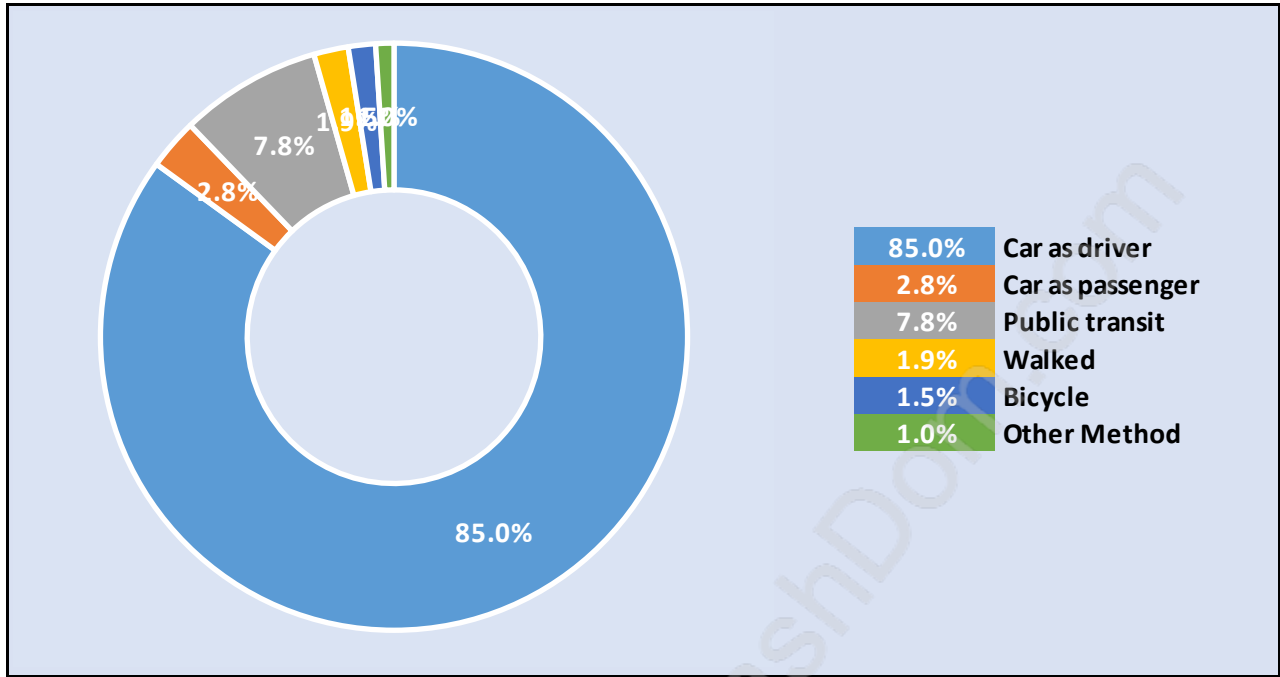

Population Age 15+ in Silver Valley

Labour Force by Occupation in Silver Valley

Labour Force Participation in Silver Valley

Travel To Work in (from) Silver Valley

Occupied Dwellings by Structure Type in Silver Valley

Dominant Bulding Type - Houses

Private Dwellings by Period of Construction in Silver Valley

Dominant Period of Construction - 2006-2011

Population by Religion in Silver Valley

Population by Home Languages in Silver Valley