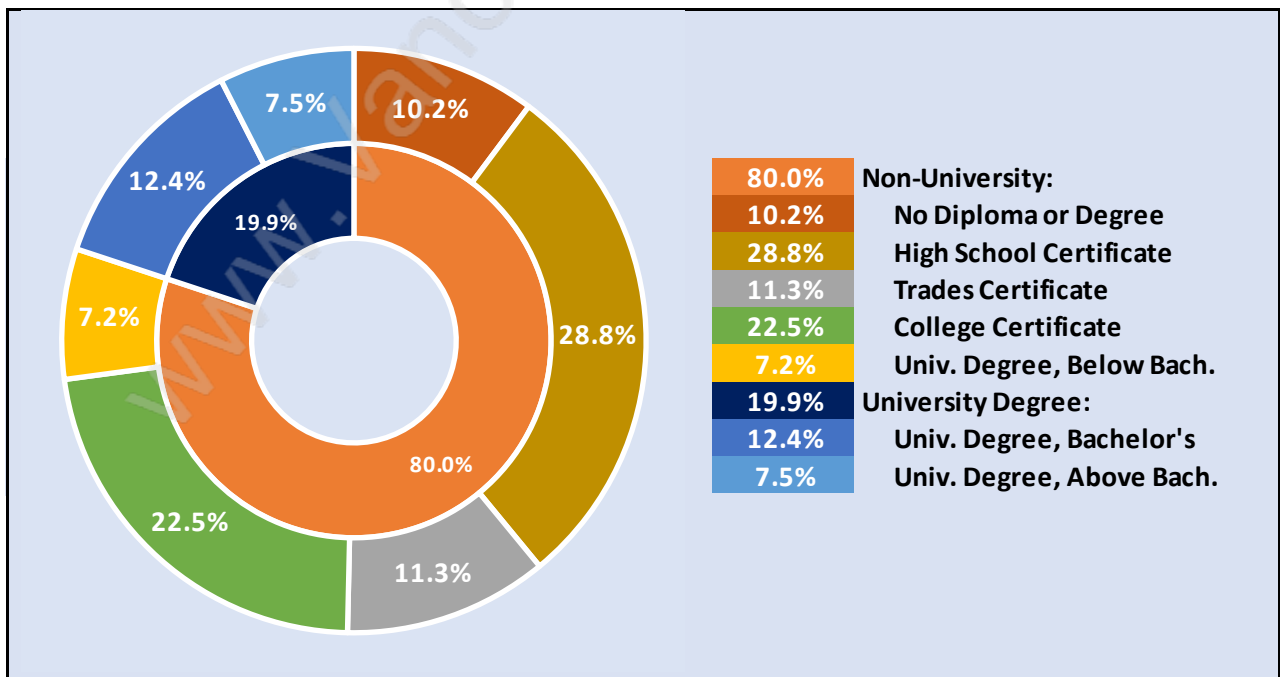

Silver Valley

Population Trends in Silver Valley

Population by Age in Silver Valley

Population Age 15+ by Income Status in Silver Valley

Total Population Age 15 - 3,679

Households by Income in Silver Valley

Total Number of Households - 1,471 / Average Household Income - \$126,767

Families in Silver Valley

Average Persons per Family - 3.4

Children at Home in Silver Valley

Total Number of Children at Home - 1,697

Family Structure in Silver Valley

Total Number of Families - 1,307 / Average Persons per Family - 3.4

Households by Household Size in Silver Valley

Total Number of Households - 1,471

Dwellings in Silver Valley

Population Age 15+ in Silver Valley

Labour Force by Occupation in Silver Valley

Labour Force Participation in Silver Valley

Travel To Work in (from) Silver Valley

Occupied Dwellings by Structure Type in Silver Valley