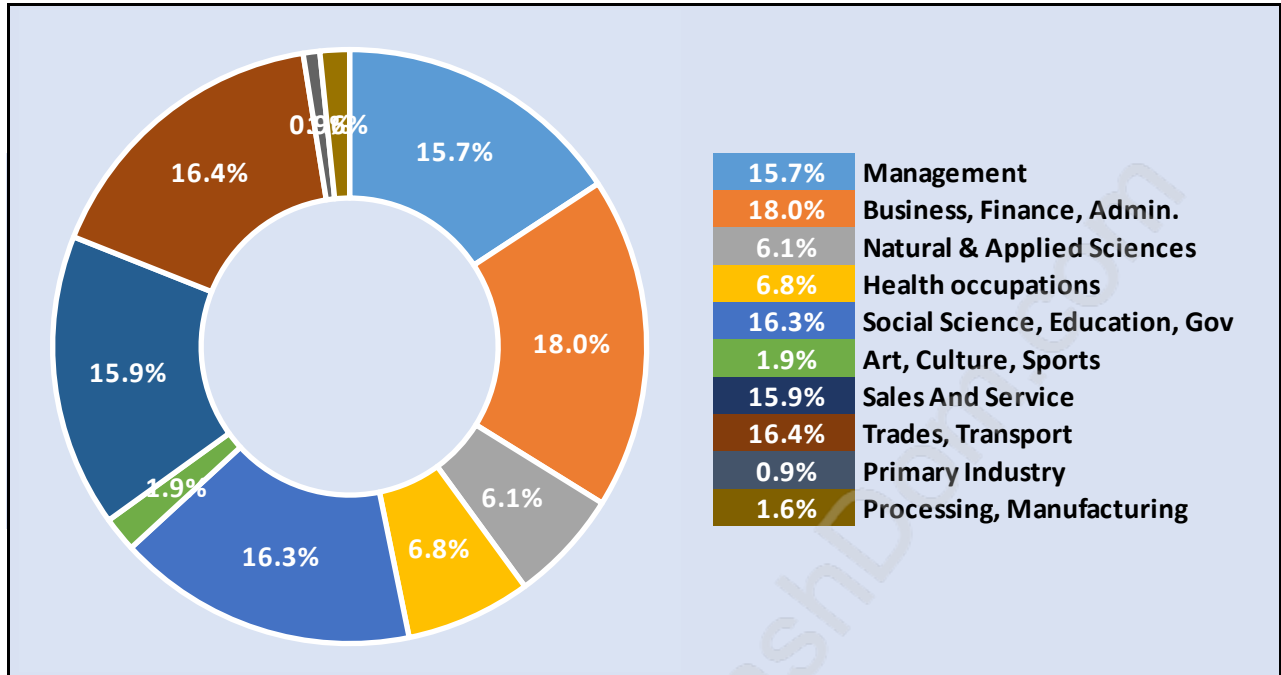

Total Number of Households - 1,471 / Average Household Income - \$126,767

Families in Silver Valley

Average Persons per Family - 3.4

Children at Home in Silver Valley

Total Number of Children at Home - 1,697

Family Structure in Silver Valley

Total Number of Families - 1,307 / Average Persons per Family - 3.4

Households by Household Size in Silver Valley

Total Number of Households - 1,471

Dwellings in Silver Valley

Population Age 15+ in Silver Valley

Labour Force by Occupation in Silver Valley

Labour Force Participation in Silver Valley

Travel To Work in (from) Silver Valley

Occupied Dwellings by Structure Type in Silver Valley