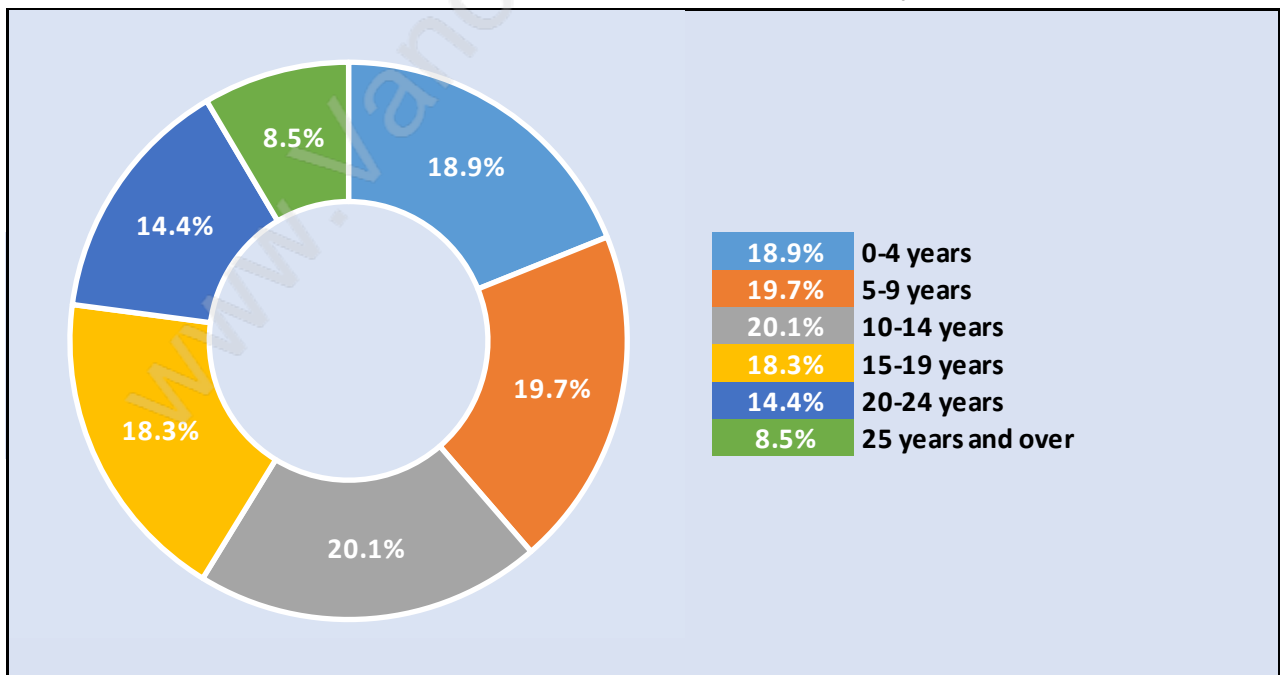

Silver Valley

Population Trends in Silver Valley

Population by Age in Silver Valley

Population Age 15+ by Income Status in Silver Valley

Total Population Age 15 - 3,679

Households by Income in Silver Valley

Total Number of Households - 1,471 / Average Household Income - \$126,767

Families in Silver Valley

Average Persons per Family - 3.4

Children at Home in Silver Valley

Total Number of Children at Home - 1,697

Family Structure in Silver Valley

Total Number of Families - 1,307 / Average Persons per Family - 3.4

Households by Household Size in Silver Valley

Total Number of Households - 1,471

Dwellings in Silver Valley