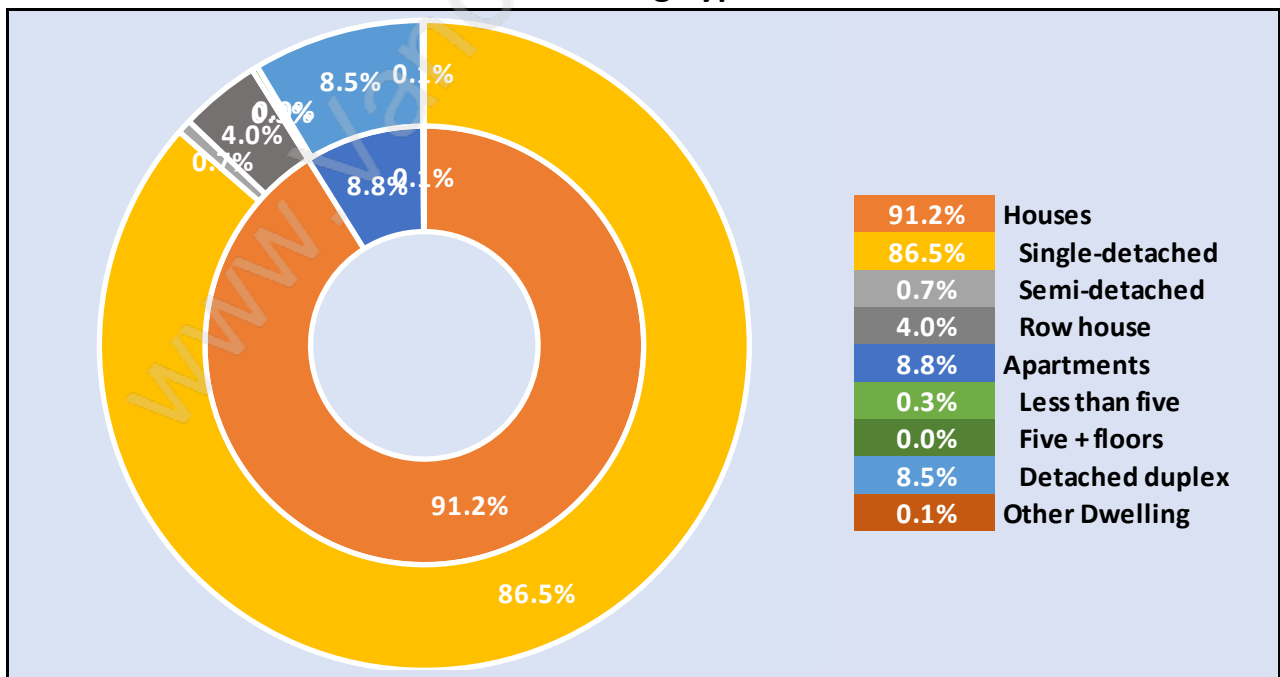

Total Number of Households - 1,471 / Average Household Income - \$126,767

Families in Silver Valley

Average Persons per Family - 3.4

Children at Home in Silver Valley

Total Number of Children at Home - 1,697

Family Structure in Silver Valley

Total Number of Families - 1,307 / Average Persons per Family - 3.4

Households by Household Size in Silver Valley

Total Number of Households - 1,471

Dwellings in Silver Valley

Population Age 15+ in Silver Valley

Labour Force by Occupation in Silver Valley

Labour Force Participation in Silver Valley

Travel To Work in (from) Silver Valley

Occupied Dwellings by Structure Type in Silver Valley

Dominant Bulding Type - Houses

Private Dwellings by Period of Construction in Silver Valley

Dominant Period of Construction - 2006-2011

Population by Religion in Silver Valley

Population by Home Languages in Silver Valley