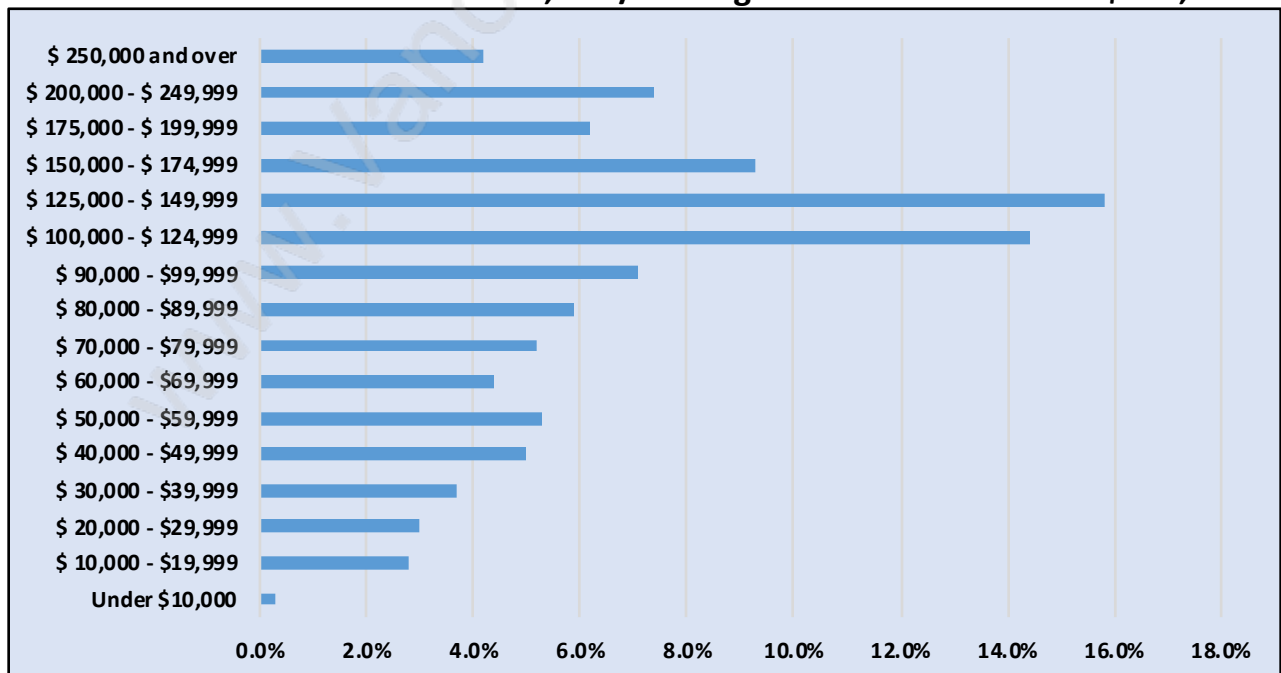

Silver Valley

Population Trends in Silver Valley

Population by Age in Silver Valley

Population Age 15+ by Income Status in Silver Valley

Total Population Age 15 - 3,679

Households by Income in Silver Valley

Total Number of Households - 1,471 / Average Household Income - \$126,767

Families in Silver Valley

Average Persons per Family - 3.4

Children at Home in Silver Valley

Total Number of Children at Home - 1,697

Family Structure in Silver Valley

Total Number of Families - 1,307 / Average Persons per Family - 3.4

Households by Household Size in Silver Valley

Total Number of Households - 1,471

Dwellings in Silver Valley