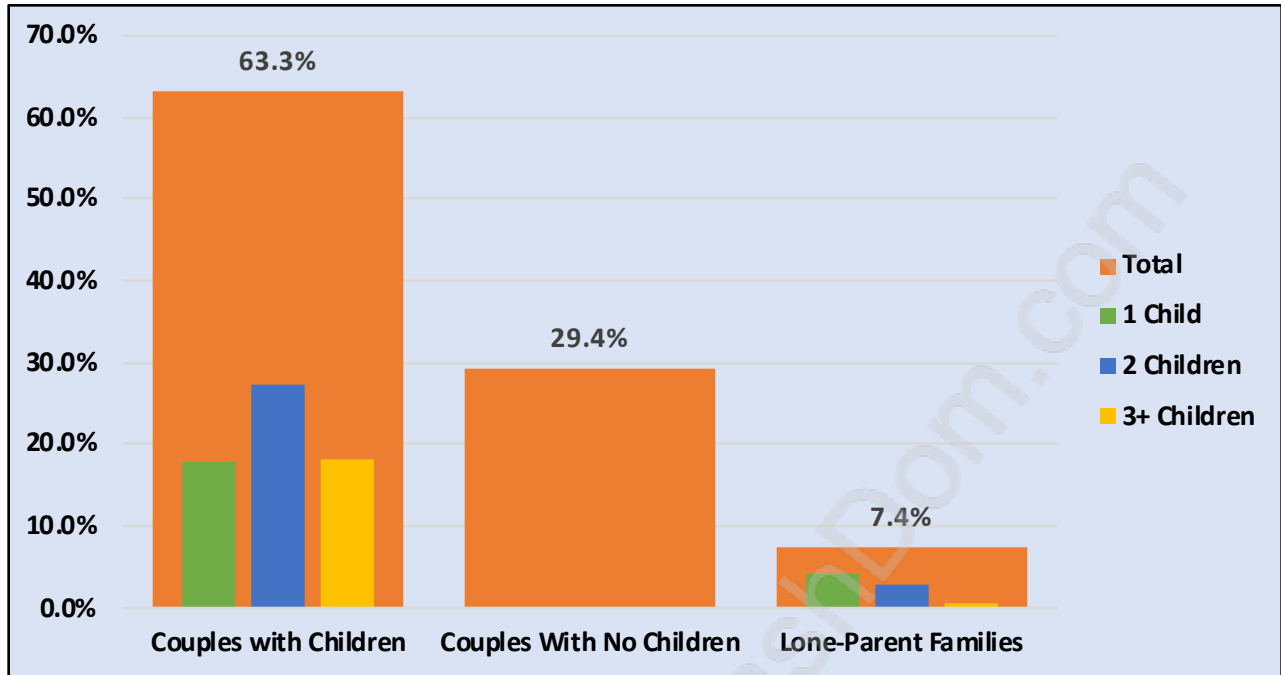

Silver Valley

Population Trends in Silver Valley

Population by Age in Silver Valley

Population Age 15+ by Income Status in Silver Valley

Total Population Age 15 - 3,679

Households by Income in Silver Valley

Total Number of Households - 1,471 / Average Household Income - \$126,767

Families in Silver Valley

Average Persons per Family - 3.4

Children at Home in Silver Valley

Total Number of Children at Home - 1,697

Family Structure in Silver Valley

Total Number of Families - 1,307 / Average Persons per Family - 3.4

Households by Household Size in Silver Valley

Total Number of Households - 1,471

Dwellings in Silver Valley

Population Age 15+ in Silver Valley

Labour Force by Occupation in Silver Valley

Labour Force Participation in Silver Valley

Travel To Work in (from) Silver Valley

Occupied Dwellings by Structure Type in Silver Valley