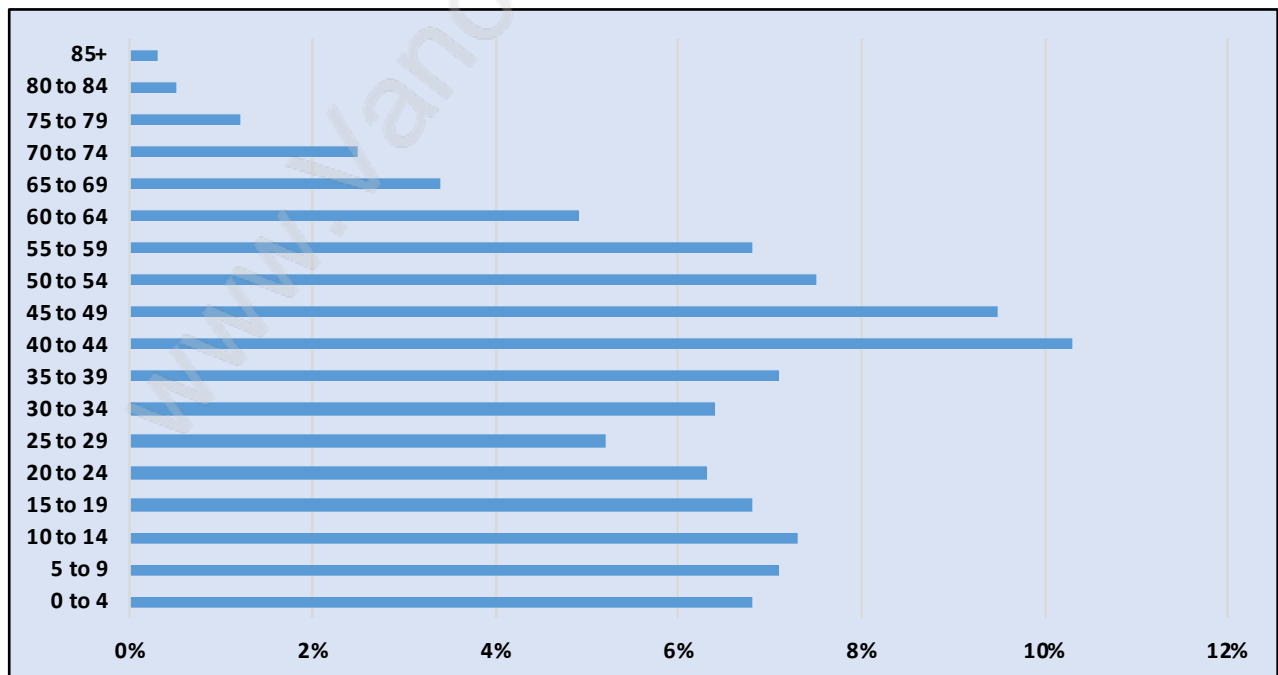

Silver Valley

Population Trends in Silver Valley

Population by Age in Silver Valley

Population Age 15+ by Income Status in Silver Valley

Total Population Age 15 - 3,679

Households by Income in Silver Valley

Total Number of Households - 1,471 / Average Household Income - \$126,767

Families in Silver Valley

Average Persons per Family - 3.4

Children at Home in Silver Valley

Total Number of Children at Home - 1,697

Family Structure in Silver Valley

Total Number of Families - 1,307 / Average Persons per Family - 3.4

Households by Household Size in Silver Valley

Total Number of Households - 1,471

Dwellings in Silver Valley