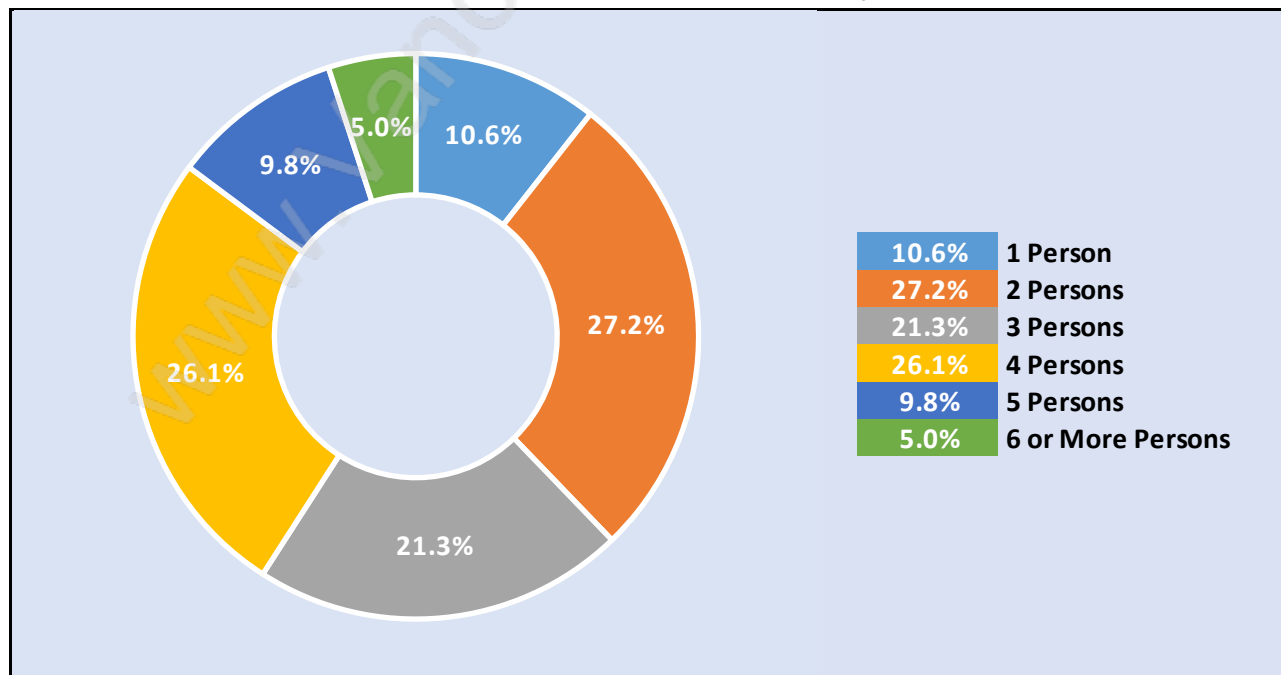

Silver Valley

Population Trends in Silver Valley

Population by Age in Silver Valley

Population Age 15+ by Income Status in Silver Valley

Total Population Age 15 - 3,679

Households by Income in Silver Valley

Total Number of Households - 1,471 / Average Household Income - \$126,767

Families in Silver Valley

Average Persons per Family - 3.4

Children at Home in Silver Valley

Total Number of Children at Home - 1,697

Family Structure in Silver Valley

Total Number of Families - 1,307 / Average Persons per Family - 3.4

Households by Household Size in Silver Valley

Total Number of Households - 1,471

Dwellings in Silver Valley

Population Age 15+ in Silver Valley

Labour Force by Occupation in Silver Valley

Labour Force Participation in Silver Valley

Travel To Work in (from) Silver Valley

Occupied Dwellings by Structure Type in Silver Valley