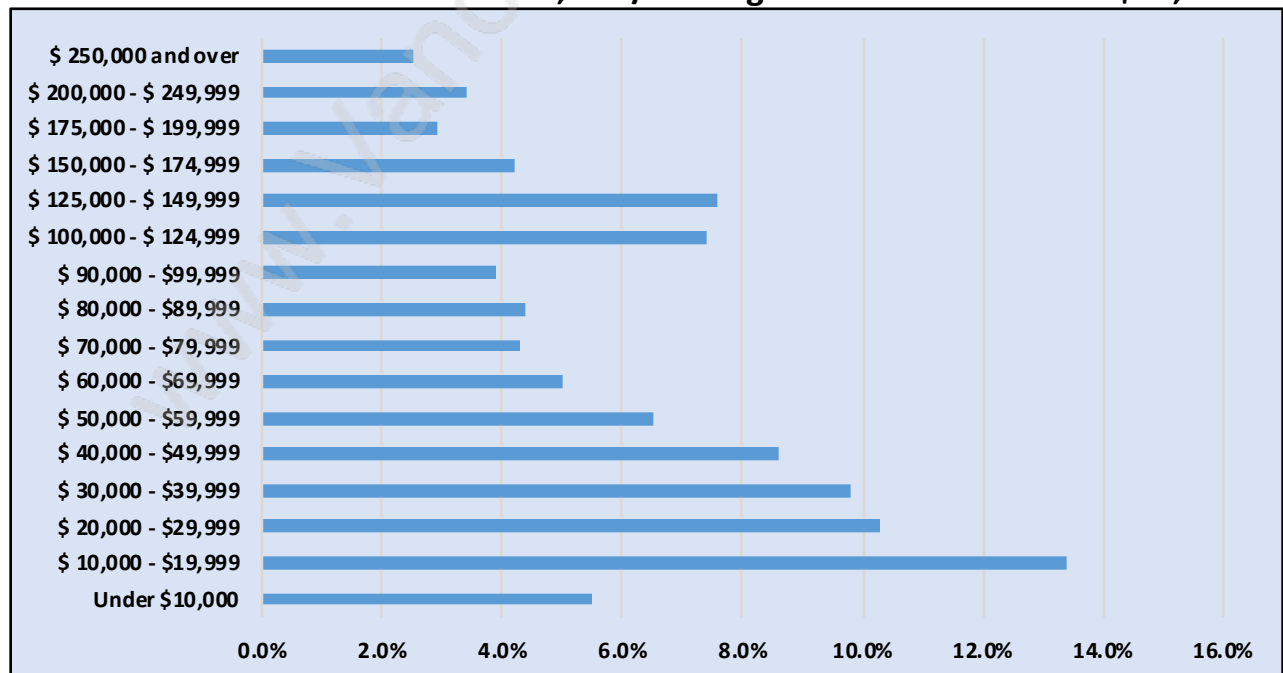

Simon Fraser University

Population Trends in Simon Fraser University

Population by Age in Simon Fraser University

Population Age 15+ by Income Status in Simon Fraser University

Total Population Age 15 - 6,149

Households by Income in Simon Fraser University

Total Number of Households - 2,985 / Average Household Income - \$80,772

Families in Simon Fraser University

Average Persons per Family - 3

Children at Home in Simon Fraser University