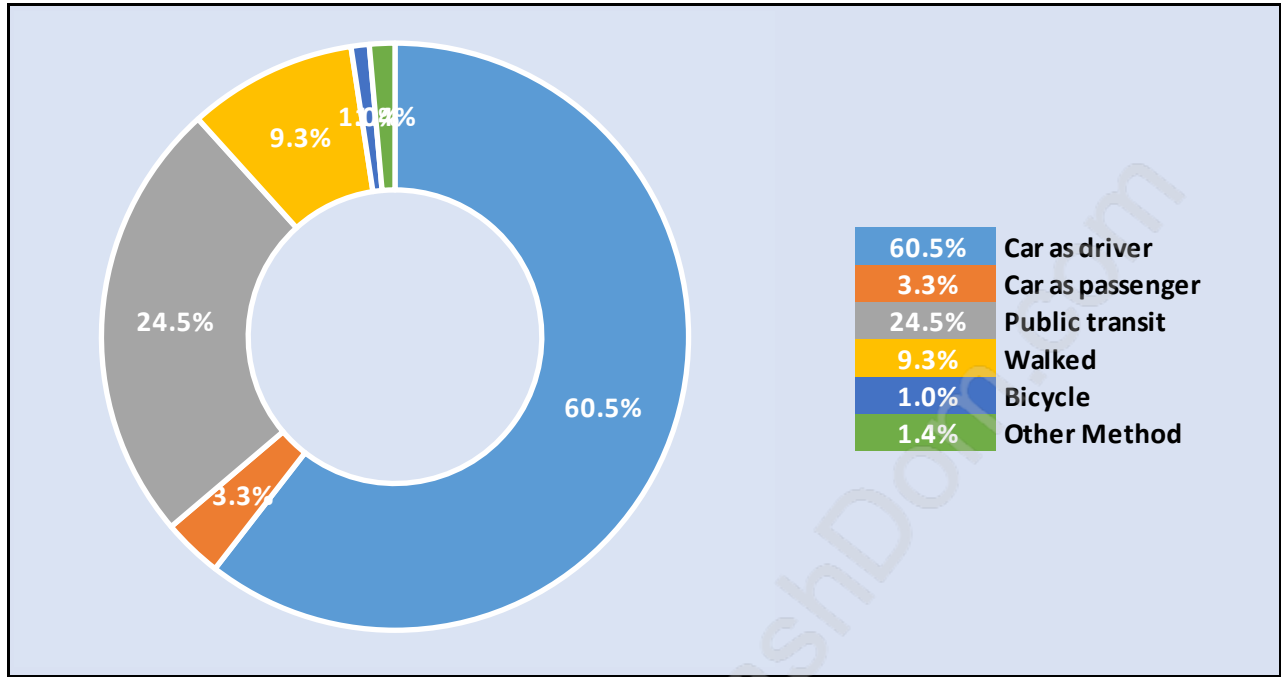

Travel To Work in (from) Simon Fraser University