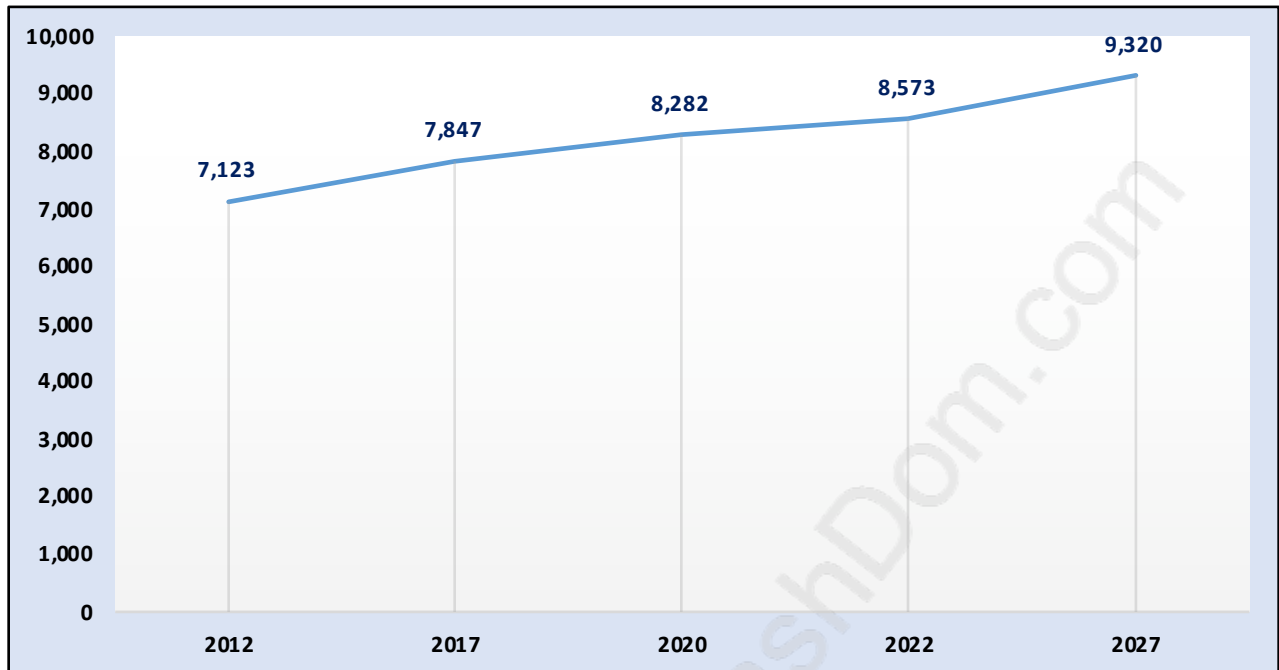

Simon Fraser University

Population Trends in Simon Fraser University

Population by Age in Simon Fraser University

Population Age 15+ by Income Status in Simon Fraser University

Total Population Age 15 - 6,149

Households by Income in Simon Fraser University

Total Number of Households - 2,985 / Average Household Income - \$80,772

Families in Simon Fraser University

Average Persons per Family - 3

Children at Home in Simon Fraser University