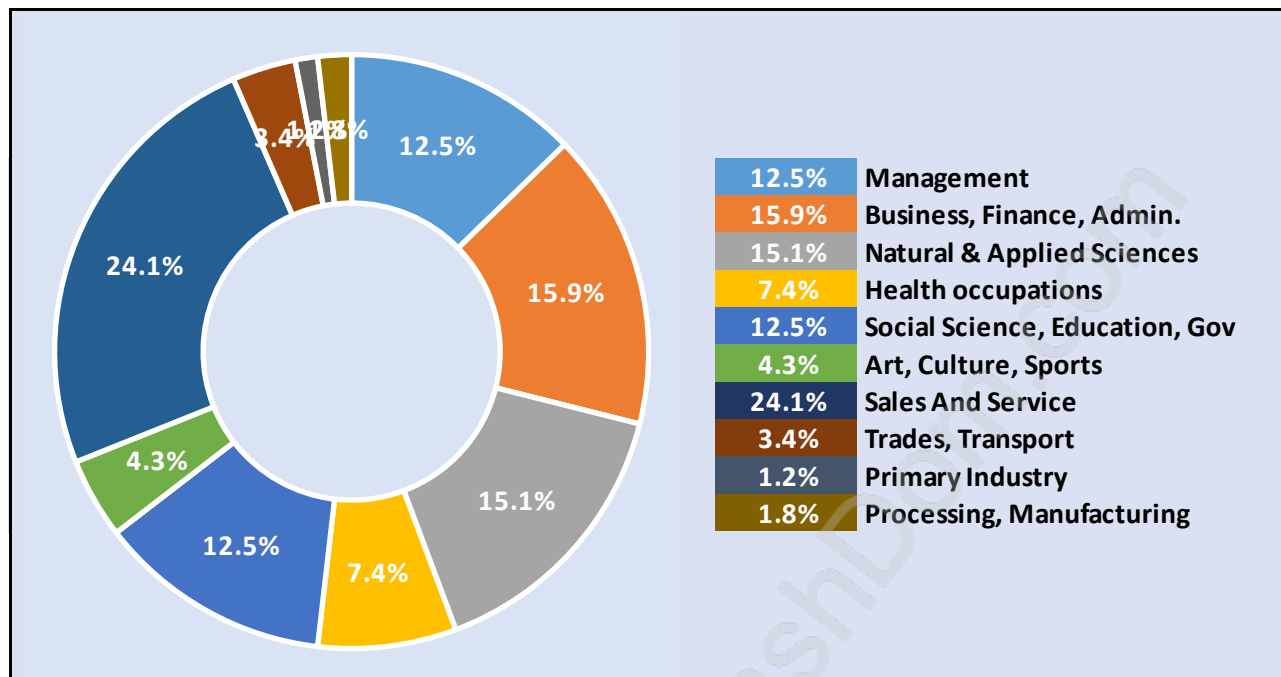

Total Number of Households - 2,985

Dwellings in Simon Fraser University

Population Age 15+ in Simon Fraser University

Labour Force by Occupation in Simon Fraser University

Labour Force Participation in Simon Fraser University