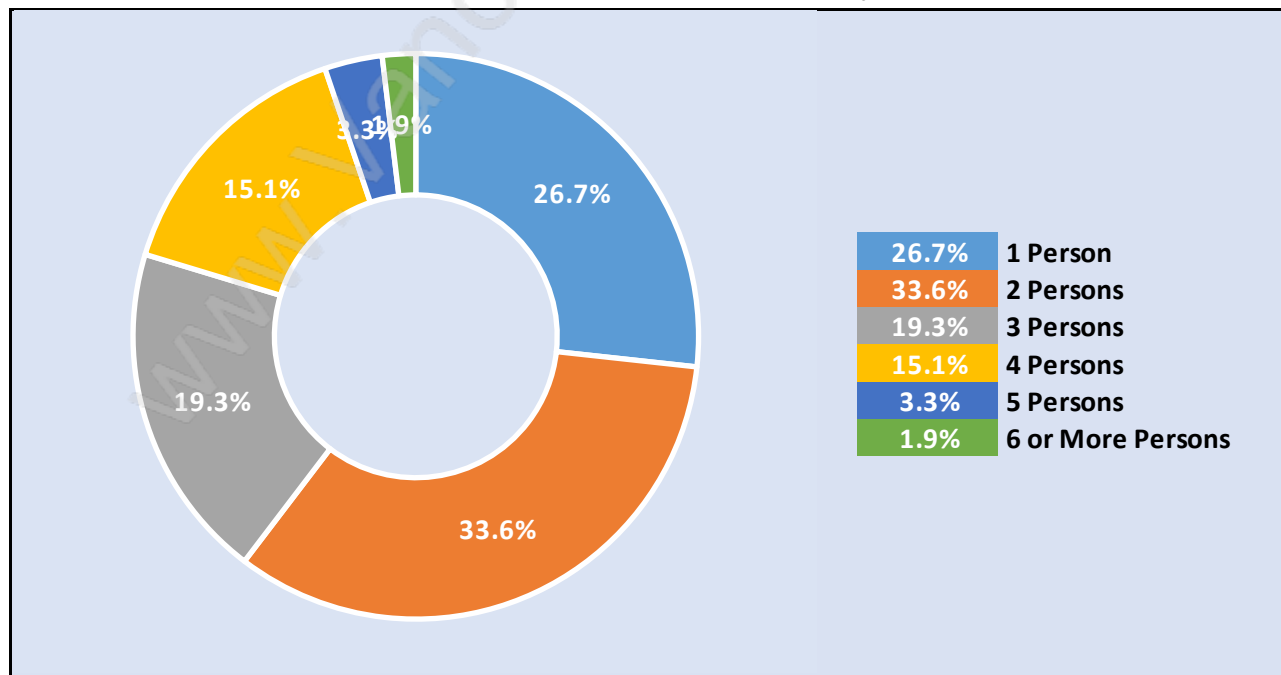

Households by Household Size in Simon Fraser University

Total Number of Households - 2,985