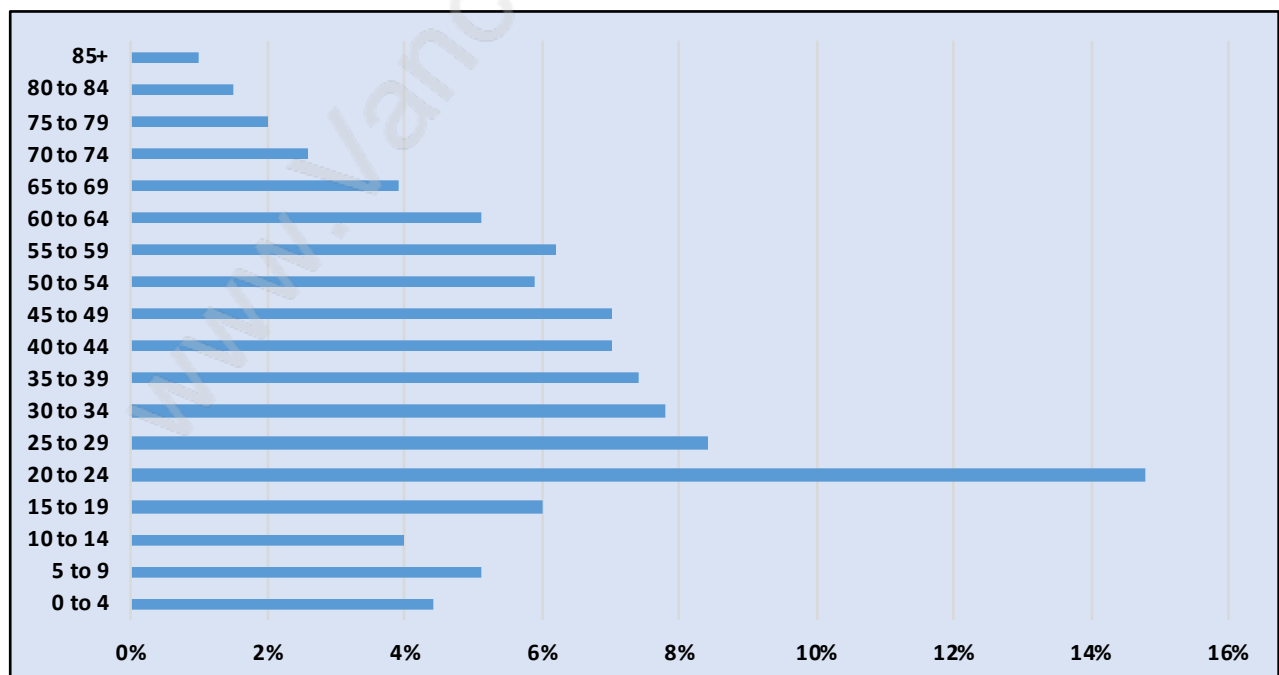

Simon Fraser University

Population Trends in Simon Fraser University

Population by Age in Simon Fraser University

Population Age 15+ by Income Status in Simon Fraser University

Total Population Age 15 - 6,149

Households by Income in Simon Fraser University

Total Number of Households - 2,985 / Average Household Income - \$80,772

Families in Simon Fraser University

Average Persons per Family - 3

Children at Home in Simon Fraser University