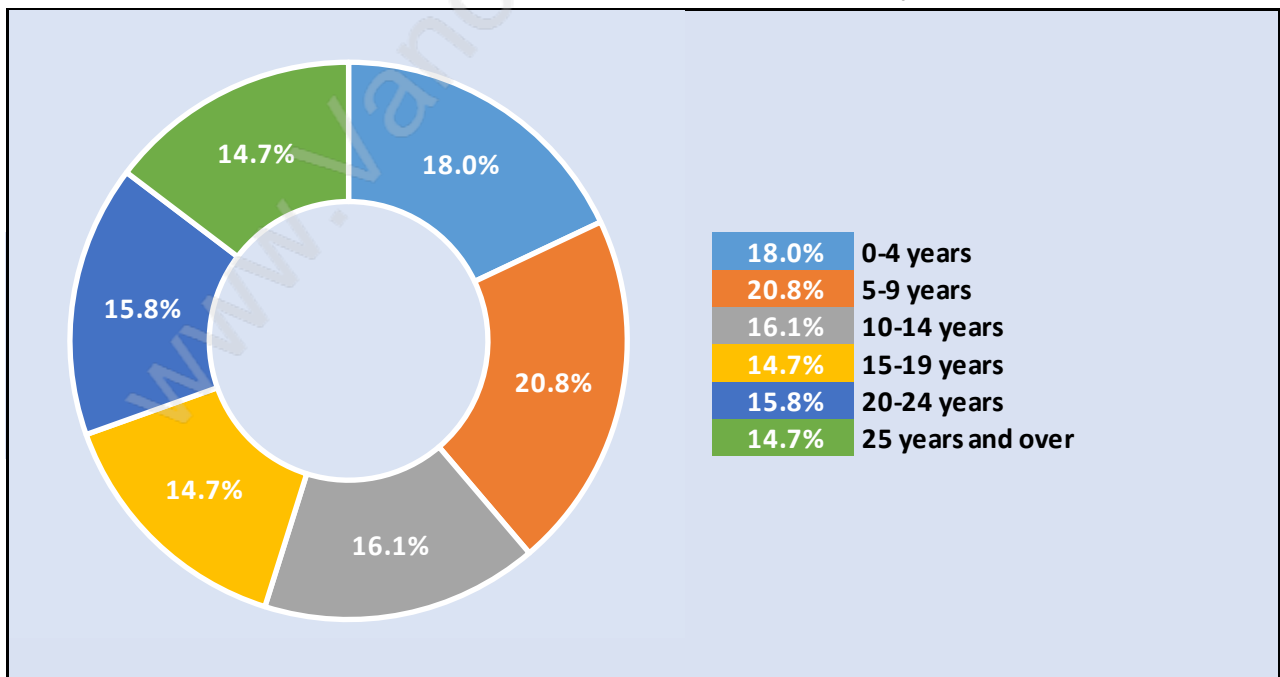

Children at Home in Simon Fraser University

Total Number of Children at Home - 1,925