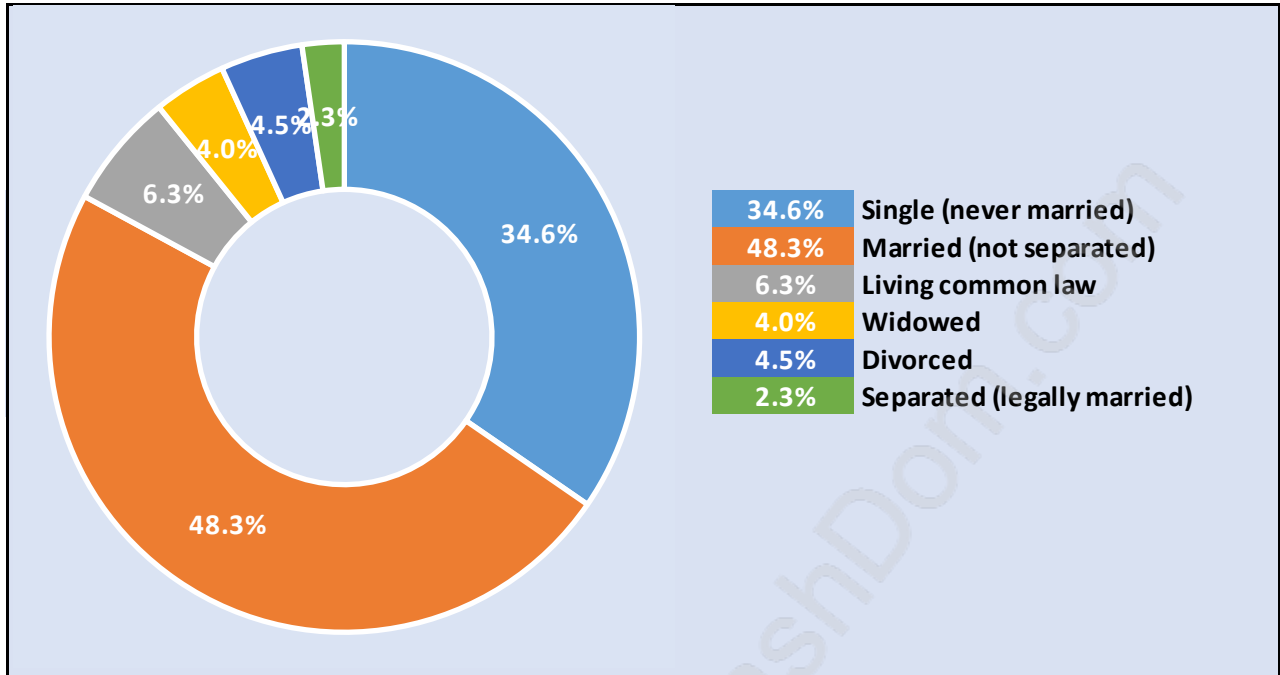

Simon Fraser University

Population Trends in Simon Fraser University

Population by Age in Simon Fraser University

Population Age 15+ by Income Status in Simon Fraser University

Total Population Age 15 - 6,149

Households by Income in Simon Fraser University

Total Number of Households - 2,985 / Average Household Income - \$80,772

Families in Simon Fraser University

Average Persons per Family - 3

Children at Home in Simon Fraser University