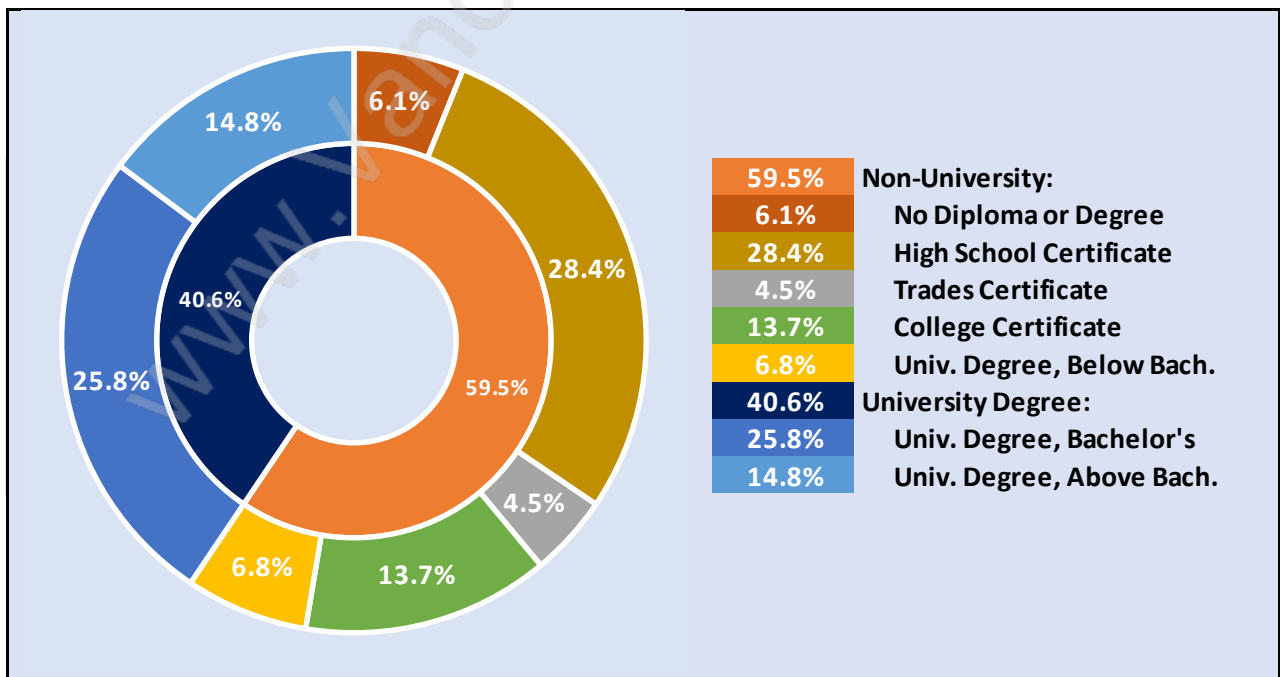

Population Age 15+ in Simon Fraser University