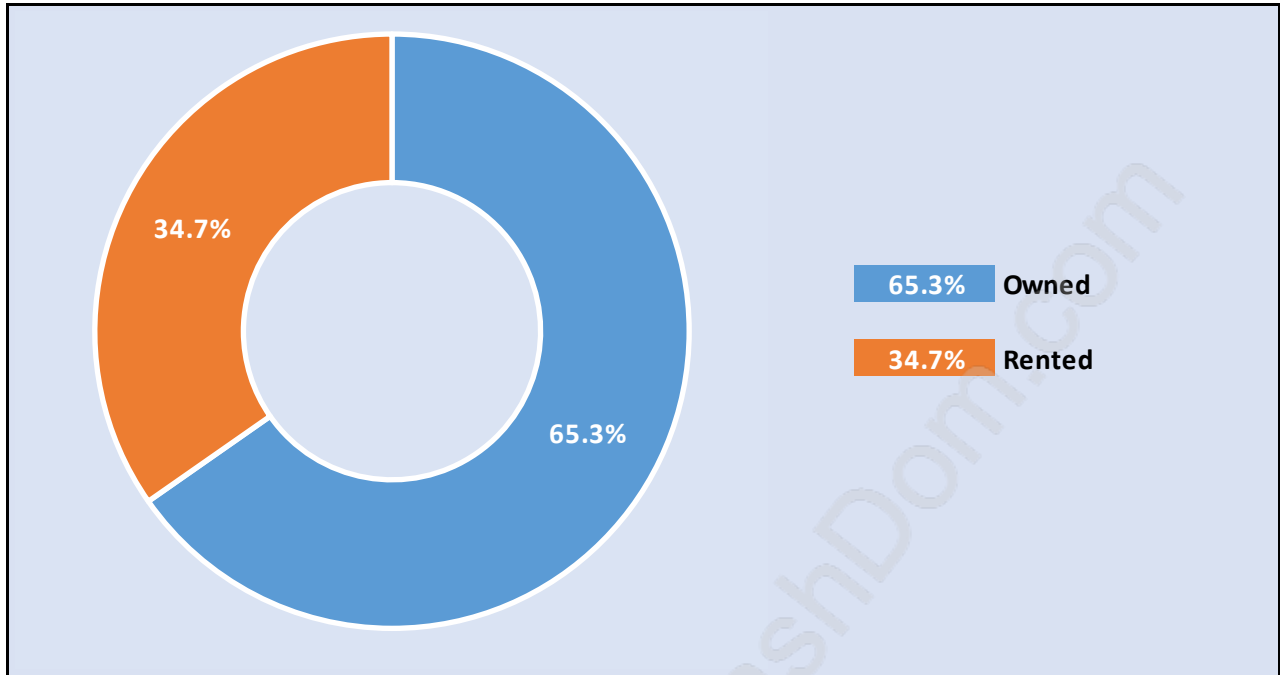

Dwellings in Simon Fraser University