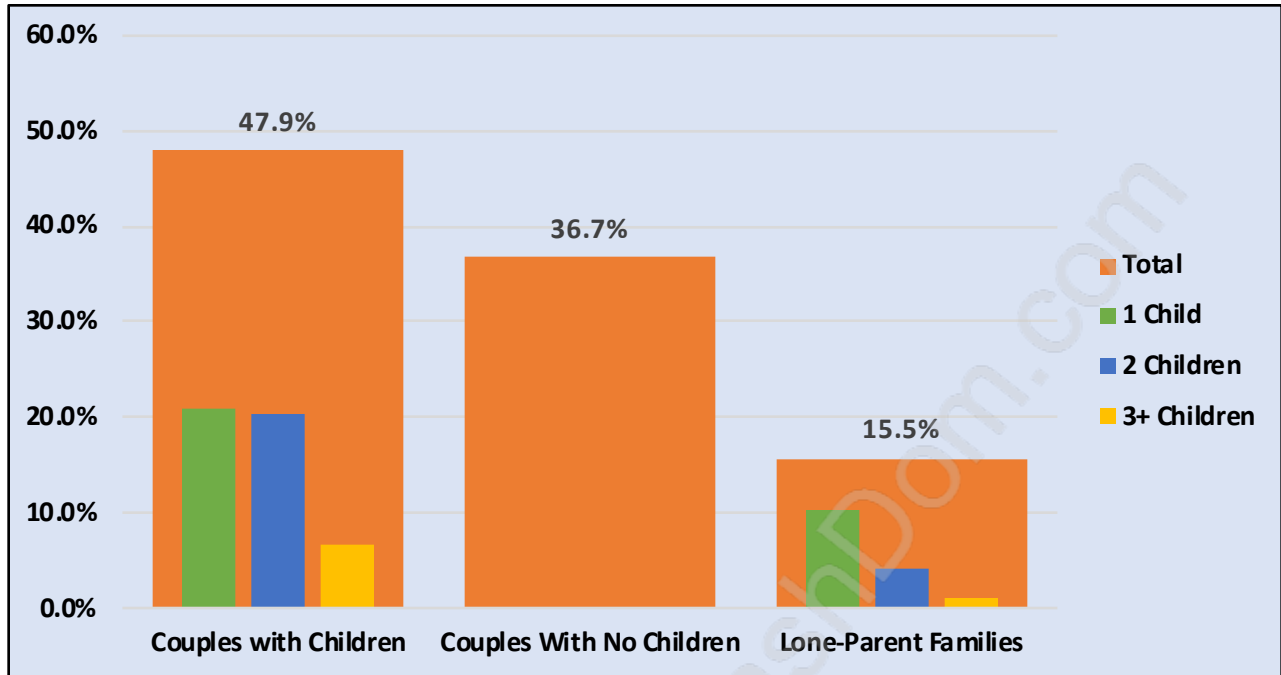

Simon Fraser University

Population Trends in Simon Fraser University

Population by Age in Simon Fraser University

Population Age 15+ by Income Status in Simon Fraser University

Total Population Age 15 - 6,149

Households by Income in Simon Fraser University

Total Number of Households - 2,985 / Average Household Income - \$80,772

Families in Simon Fraser University

Average Persons per Family - 3

Children at Home in Simon Fraser University

Total Number of Children at Home - 1,925

Family Structure in Simon Fraser University

Total Number of Families - 1,904 / Average Persons per Family - 3.

Households by Household Size in Simon Fraser University