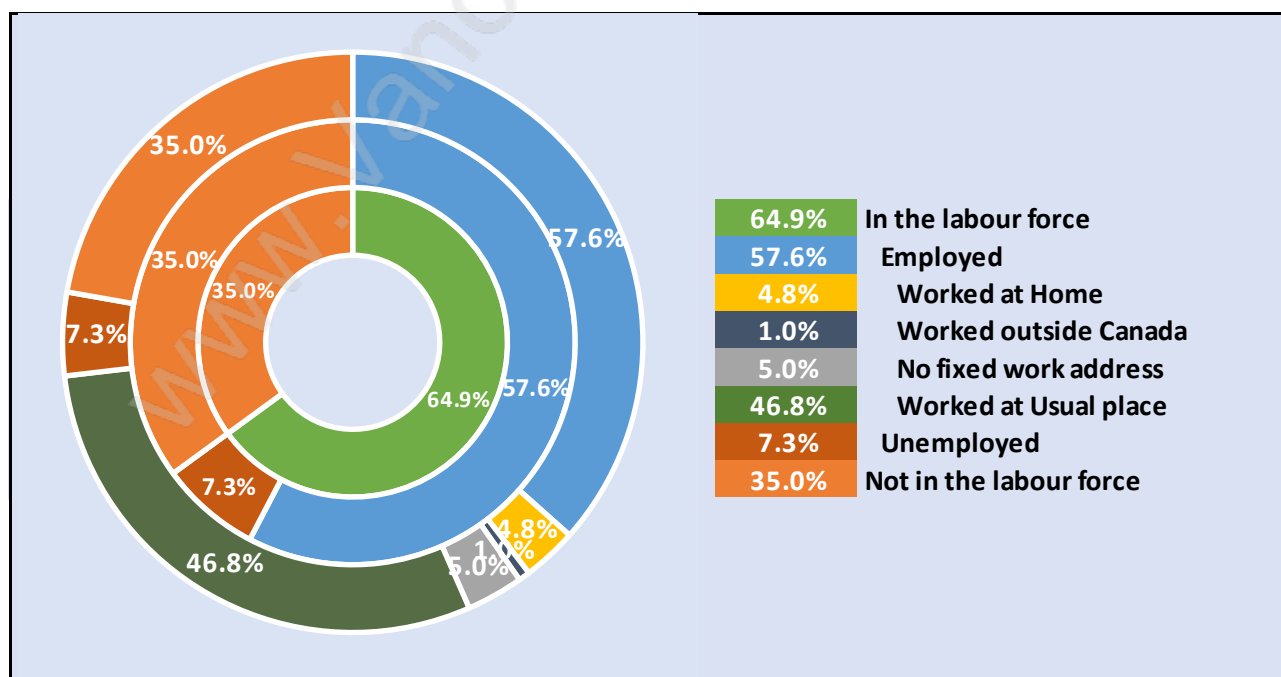

Total Number of Households - 2,985

Dwellings in Simon Fraser University

Population Age 15+ in Simon Fraser University

Labour Force by Occupation in Simon Fraser University

Labour Force Participation in Simon Fraser University