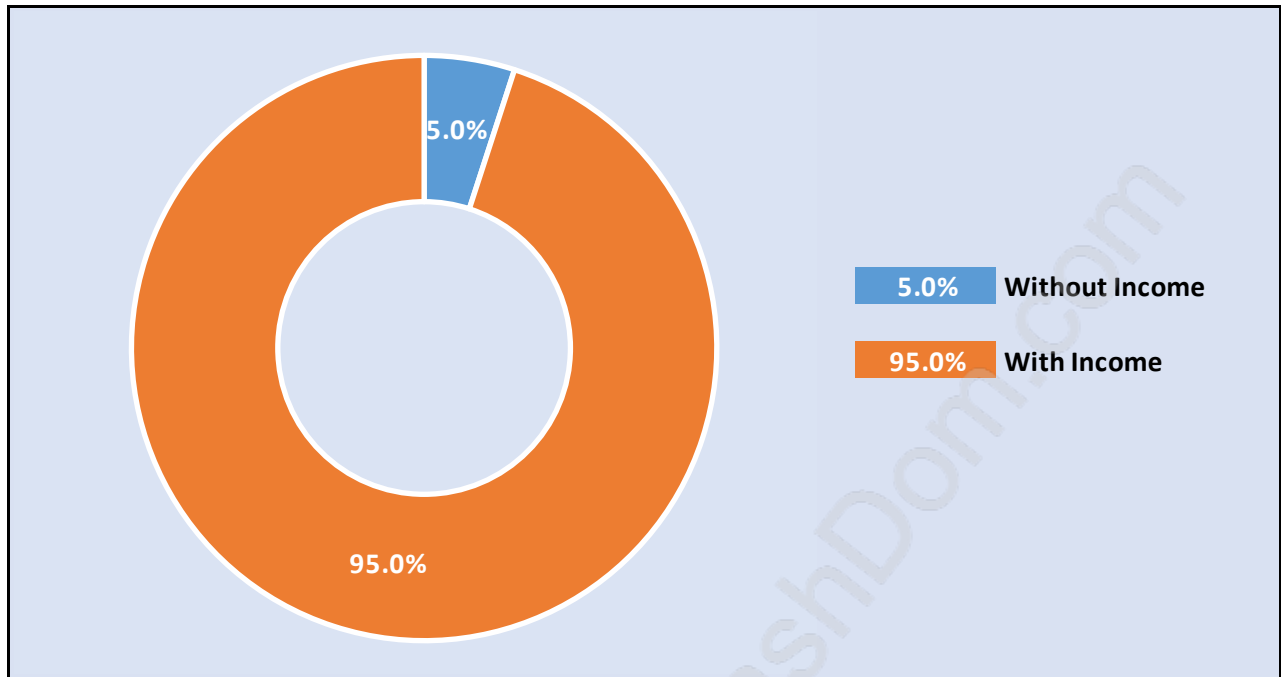

Simon Fraser University

Population Trends in Simon Fraser University

Population by Age in Simon Fraser University

Population Age 15+ by Income Status in Simon Fraser University

Total Population Age 15 - 6,149

Households by Income in Simon Fraser University

Total Number of Households - 2,985 / Average Household Income - \$80,772

Families in Simon Fraser University

Average Persons per Family - 3

Children at Home in Simon Fraser University