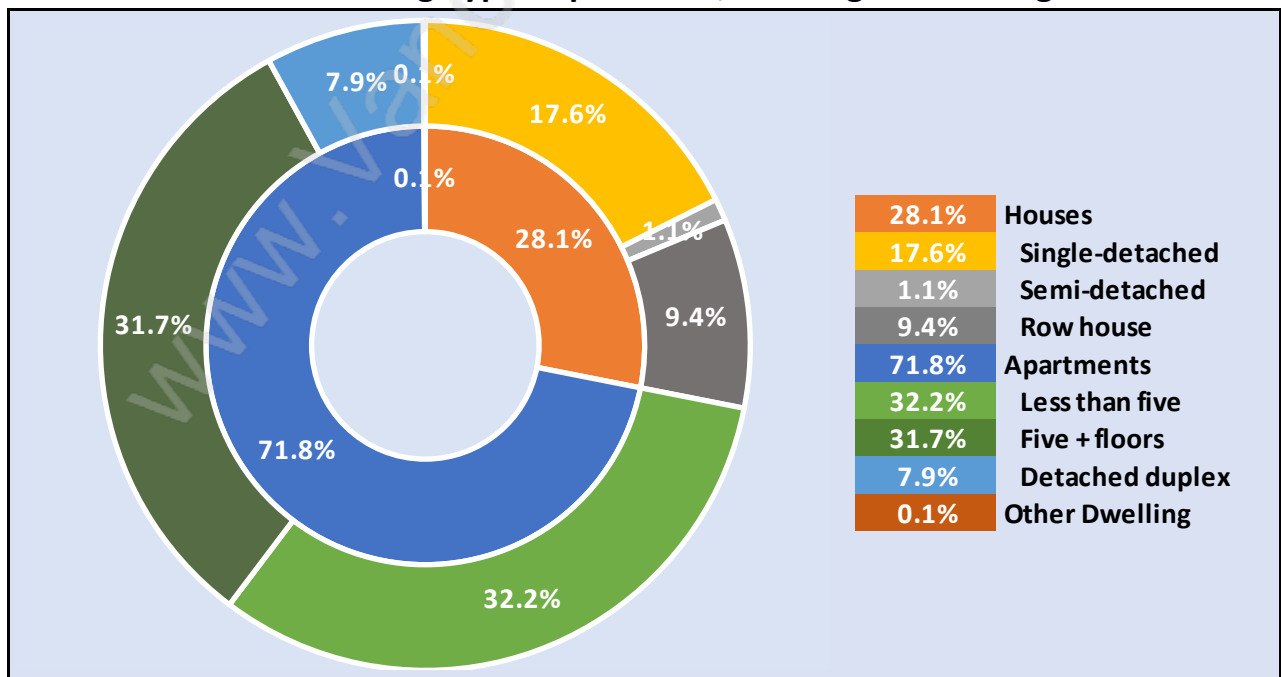

Occupied Dwellings by Structure Type in Simon Fraser University

Dominant Bulding Type - Apartment, building low and high rise