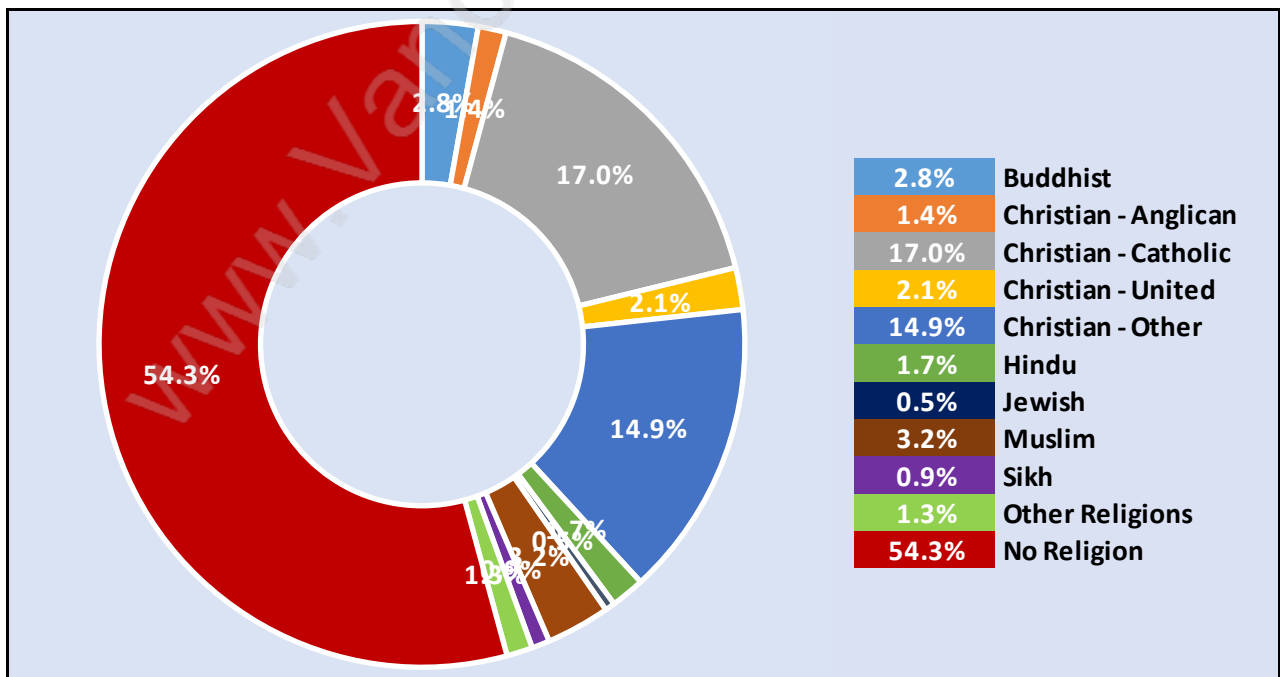

Total Number of Households - 2,985

Dwellings in Simon Fraser University

Population Age 15+ in Simon Fraser University

Labour Force by Occupation in Simon Fraser University

Labour Force Participation in Simon Fraser University

Travel To Work in (from) Simon Fraser University

Occupied Dwellings by Structure Type in Simon Fraser University

Dominant Bulding Type - Apartment, building low and high rise

Private Dwellings by Period of Construction in Simon Fraser

University Dominant Period of Construction - 2006-2011

Population by Religion in Simon Fraser University

Population by Home Languages in Simon Fraser University