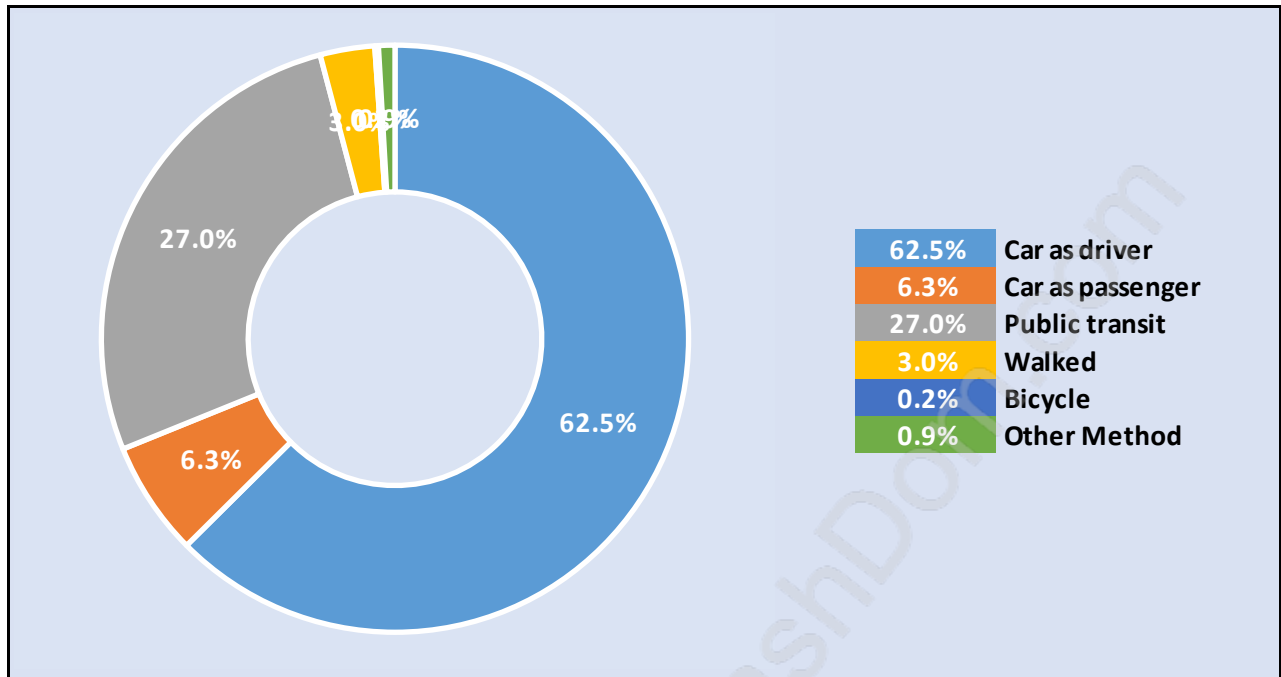

Households by Household Size in South Arm

Total Number of Households - 2,078

Dwellings in South Arm

Population Age 15+ in South Arm

Labour Force by Occupation in South Arm

Labour Force Participation in South Arm

Travel To Work in (from) South Arm

Occupied Dwellings by Structure Type in South Arm

Dominant Bulding Type - Houses

Private Dwellings by Period of Construction in South Arm

Dominant Period of Construction - 1961-1980