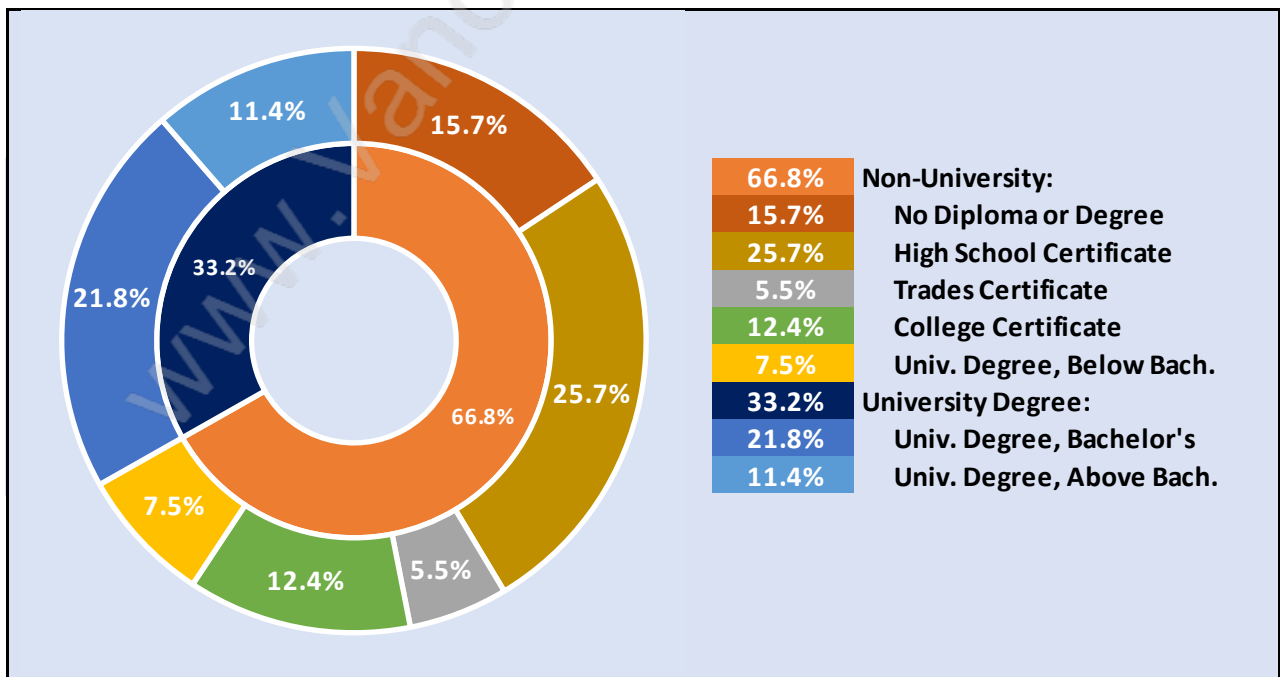

South Arm

Population Trends in South Arm

Population by Age in South Arm

Population Age 15+ by Income Status in South Arm

Total Population Age 15 - 5,037

Households by Income in South Arm

Total Number of Households - 2,078 / Average Household Income - \$87,190

Households by Household Size in South Arm

Total Number of Households - 2,078

Dwellings in South Arm

Population Age 15+ in South Arm

Labour Force by Occupation in South Arm

Labour Force Participation in South Arm