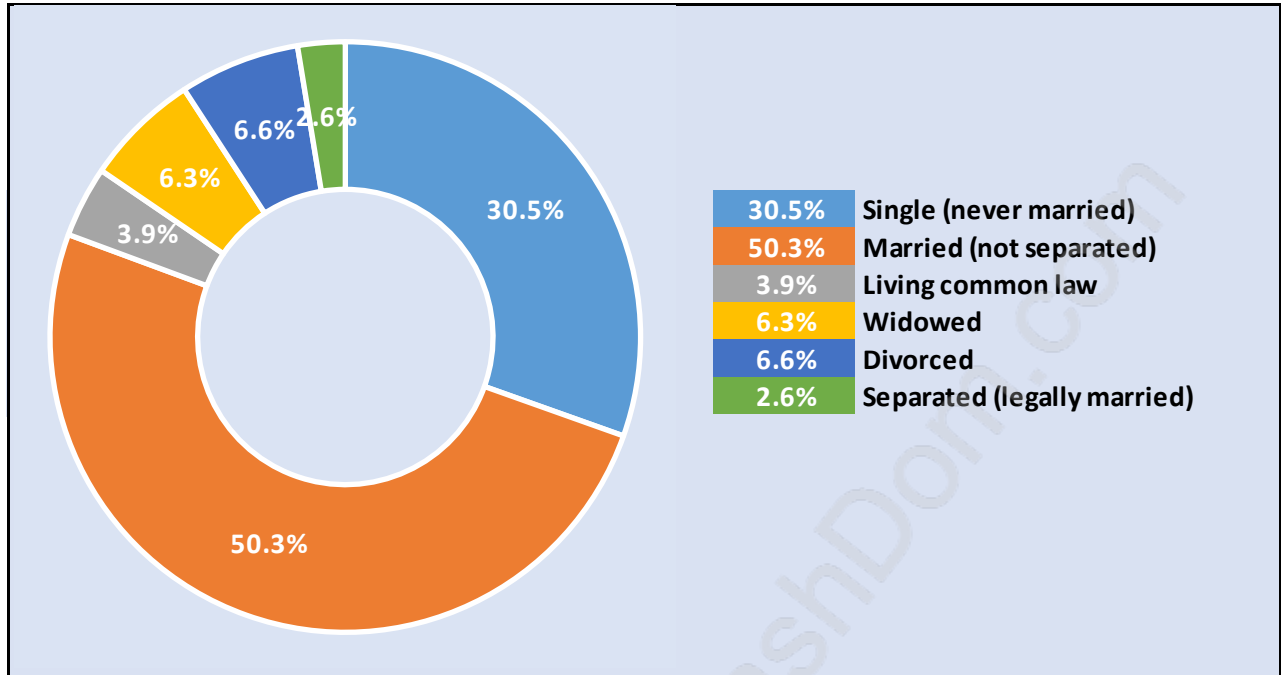

South Arm

Population Trends in South Arm

Population by Age in South Arm

Population Age 15+ by Income Status in South Arm

Total Population Age 15 - 5,037

Households by Income in South Arm

Total Number of Households - 2,078 / Average Household Income - \$87,190

Families in South Arm

Average Persons per Family - 3.1

Children at Home in South Arm

Total Number of Children at Home - 1,823

Family Structure in South Arm

Total Number of Families - 1,516 / Average Persons per Family - 3.1

Households by Household Size in South Arm

Total Number of Households - 2,078

Dwellings in South Arm

Population Age 15+ in South Arm

Labour Force by Occupation in South Arm

Labour Force Participation in South Arm