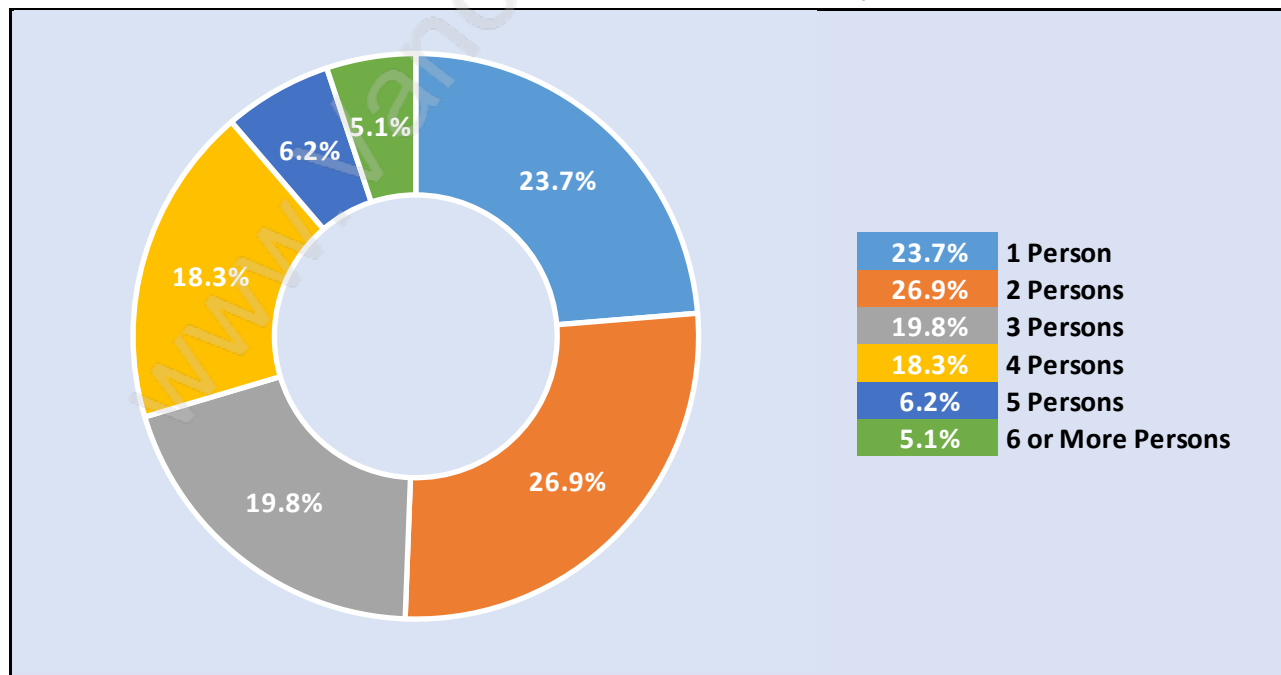

South Arm

Population Trends in South Arm

Population by Age in South Arm

Population Age 15+ by Income Status in South Arm

Total Population Age 15 - 5,037

Households by Income in South Arm

Total Number of Households - 2,078 / Average Household Income - \$87,190

Families in South Arm

Average Persons per Family - 3.1

Children at Home in South Arm

Total Number of Children at Home - 1,823

Family Structure in South Arm

Total Number of Families - 1,516 / Average Persons per Family - 3.1

Households by Household Size in South Arm

Total Number of Households - 2,078

Dwellings in South Arm

Population Age 15+ in South Arm

Labour Force by Occupation in South Arm

Labour Force Participation in South Arm