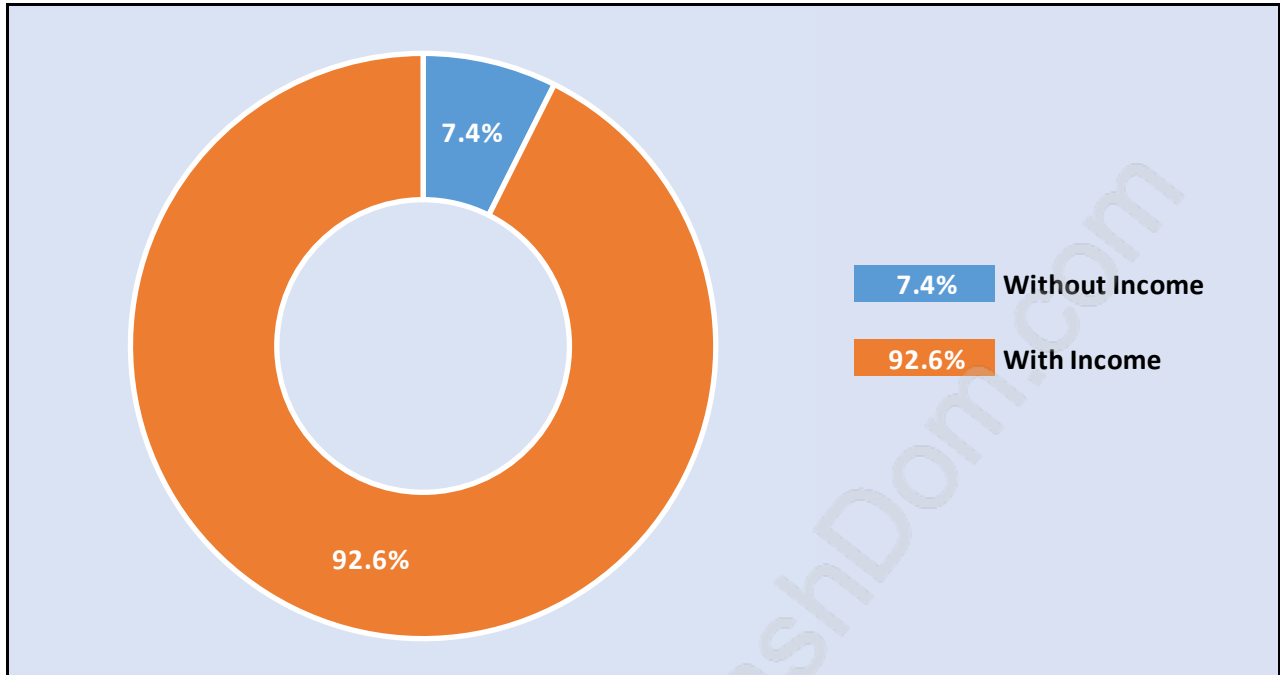

South Arm

Population Trends in South Arm

Population by Age in South Arm

Population Age 15+ by Income Status in South Arm

Total Population Age 15 - 5,037

Households by Income in South Arm

Total Number of Households - 2,078 / Average Household Income - \$87,190

Families in South Arm

Average Persons per Family - 3.1

Children at Home in South Arm

Total Number of Children at Home - 1,823

Family Structure in South Arm

Total Number of Families - 1,516 / Average Persons per Family - 3.1