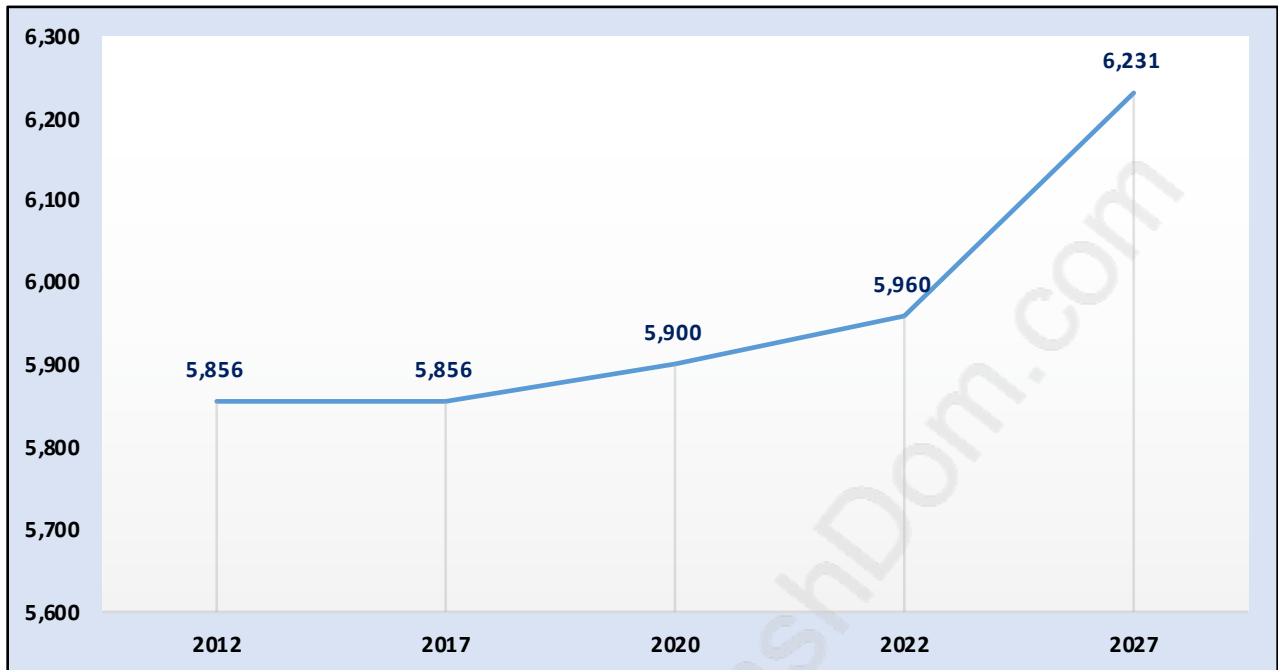

South Arm

Population Trends in South Arm

Population by Age in South Arm

Population Age 15+ by Income Status in South Arm

Total Population Age 15 - 5,037

Households by Income in South Arm

Total Number of Households - 2,078 / Average Household Income - \$87,190

Families in South Arm

Average Persons per Family - 3.1

Children at Home in South Arm

Total Number of Children at Home - 1,823

Family Structure in South Arm

Total Number of Families - 1,516 / Average Persons per Family - 3.1