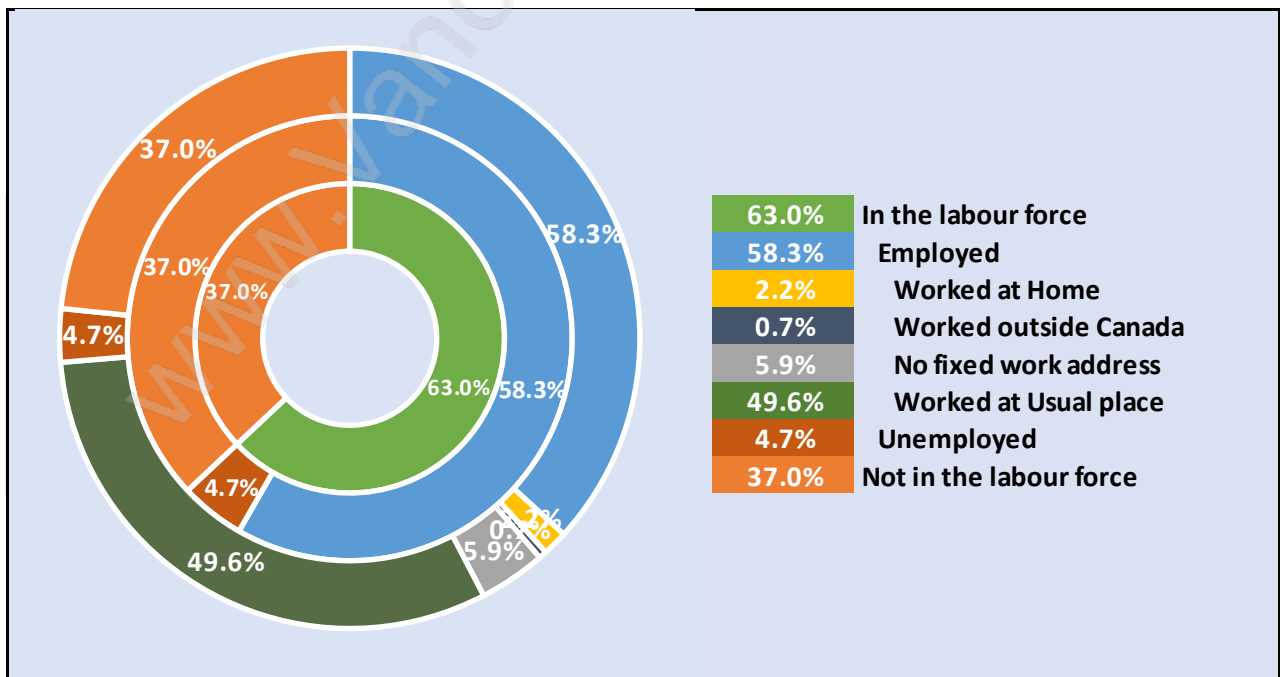

South Arm

Population Trends in South Arm

Population by Age in South Arm

Population Age 15+ by Income Status in South Arm

Total Population Age 15 - 5,037

Households by Income in South Arm

Total Number of Households - 2,078 / Average Household Income - \$87,190

Families in South Arm

Average Persons per Family - 3.1

Children at Home in South Arm

Total Number of Children at Home - 1,823

Family Structure in South Arm

Total Number of Families - 1,516 / Average Persons per Family - 3.1

Households by Household Size in South Arm

Total Number of Households - 2,078

Dwellings in South Arm

Population Age 15+ in South Arm

Labour Force by Occupation in South Arm

Labour Force Participation in South Arm

Travel To Work in (from) South Arm

Occupied Dwellings by Structure Type in South Arm

Dominant Bulding Type - Houses

Private Dwellings by Period of Construction in South Arm

Dominant Period of Construction - 1961-1980