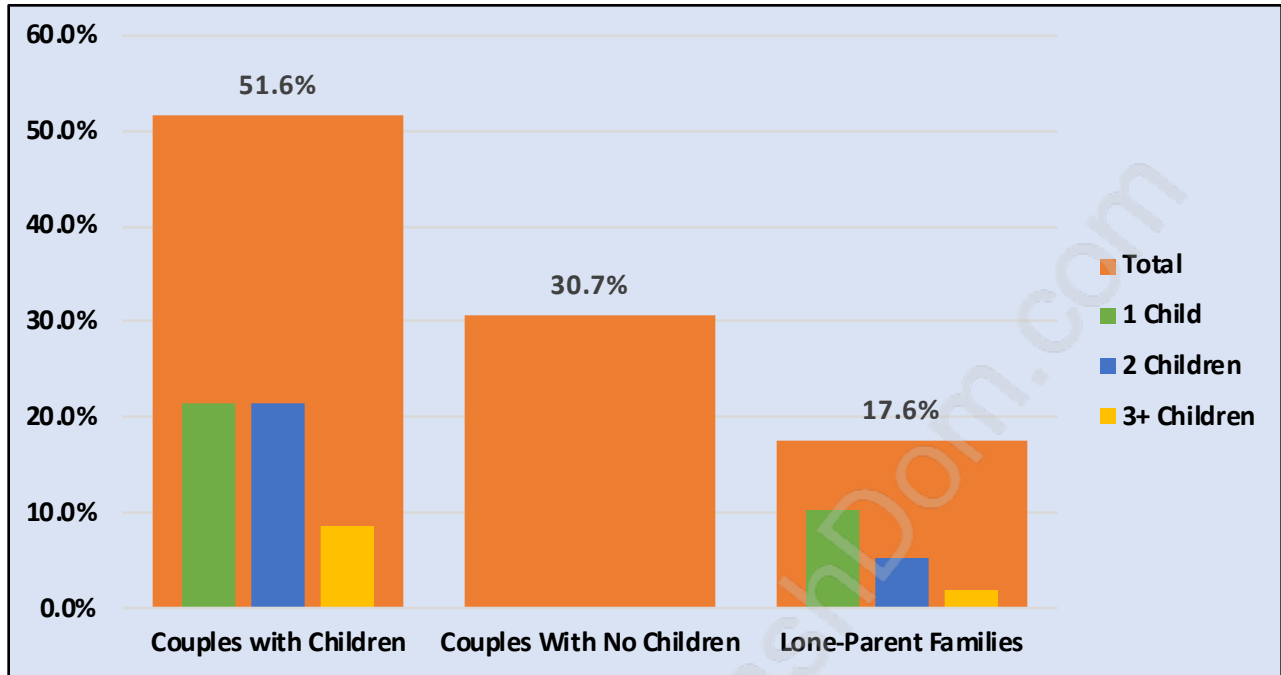

South Arm

Population Trends in South Arm

Population by Age in South Arm

Population Age 15+ by Income Status in South Arm

Total Population Age 15 - 5,037

Households by Income in South Arm

Total Number of Households - 2,078 / Average Household Income - \$87,190

Families in South Arm

Average Persons per Family - 3.1

Children at Home in South Arm

Total Number of Children at Home - 1,823

Family Structure in South Arm

Total Number of Families - 1,516 / Average Persons per Family - 3.1

Households by Household Size in South Arm

Total Number of Households - 2,078

Dwellings in South Arm

Population Age 15+ in South Arm

Labour Force by Occupation in South Arm

Labour Force Participation in South Arm