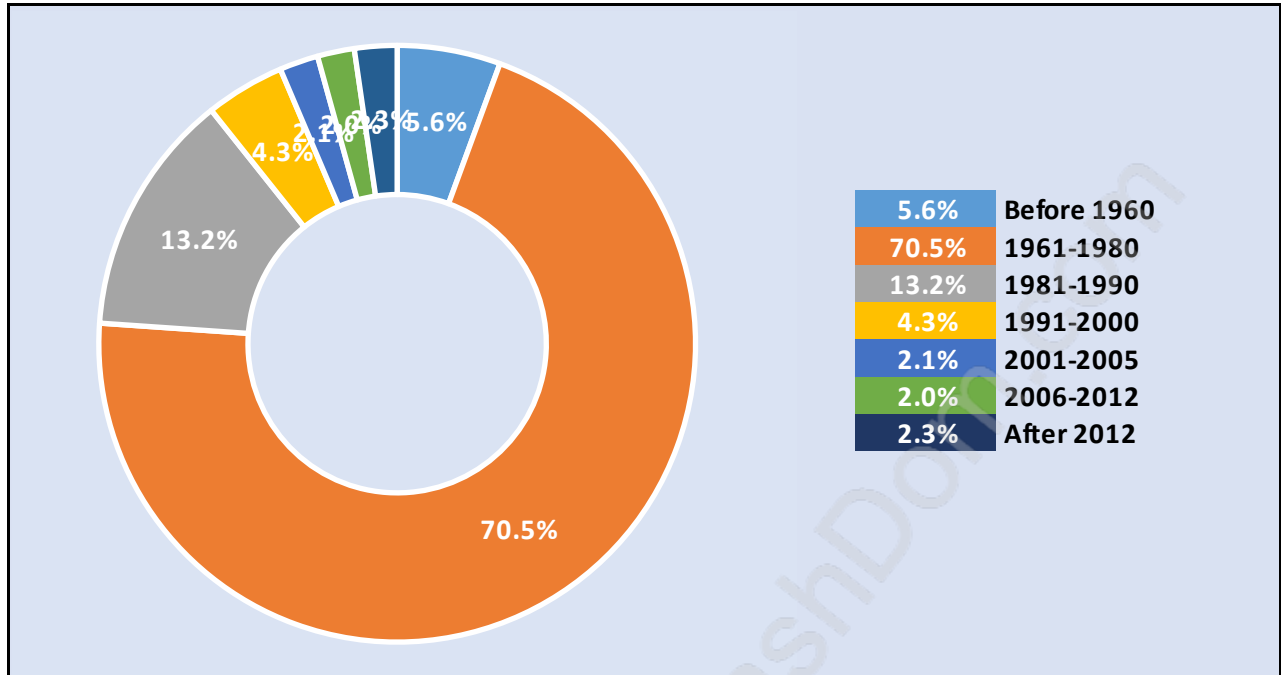

South Arm

Population Trends in South Arm

Population by Age in South Arm

Population Age 15+ by Income Status in South Arm

Total Population Age 15 - 5,037

Households by Income in South Arm

Total Number of Households - 2,078 / Average Household Income - \$87,190

Travel To Work in (from) South Arm

Occupied Dwellings by Structure Type in South Arm

Dominant Bulding Type - Houses

Private Dwellings by Period of Construction in South Arm

Dominant Period of Construction - 1961-1980