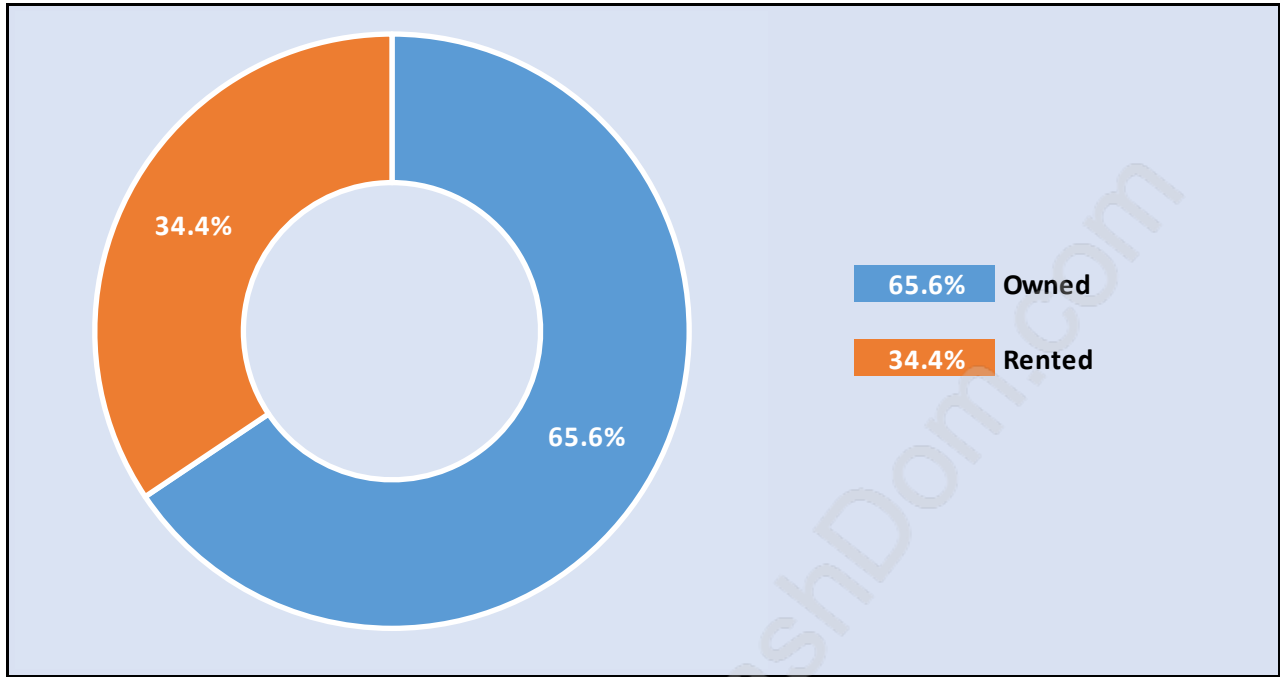

South Arm

Population Trends in South Arm

Population by Age in South Arm

Population Age 15+ by Income Status in South Arm

Total Population Age 15 - 5,037

Households by Income in South Arm

Total Number of Households - 2,078 / Average Household Income - \$87,190

Families in South Arm

Average Persons per Family - 3.1

Children at Home in South Arm

Total Number of Children at Home - 1,823

Family Structure in South Arm

Total Number of Families - 1,516 / Average Persons per Family - 3.1

Households by Household Size in South Arm

Total Number of Households - 2,078

Dwellings in South Arm

Population Age 15+ in South Arm

Labour Force by Occupation in South Arm

Labour Force Participation in South Arm