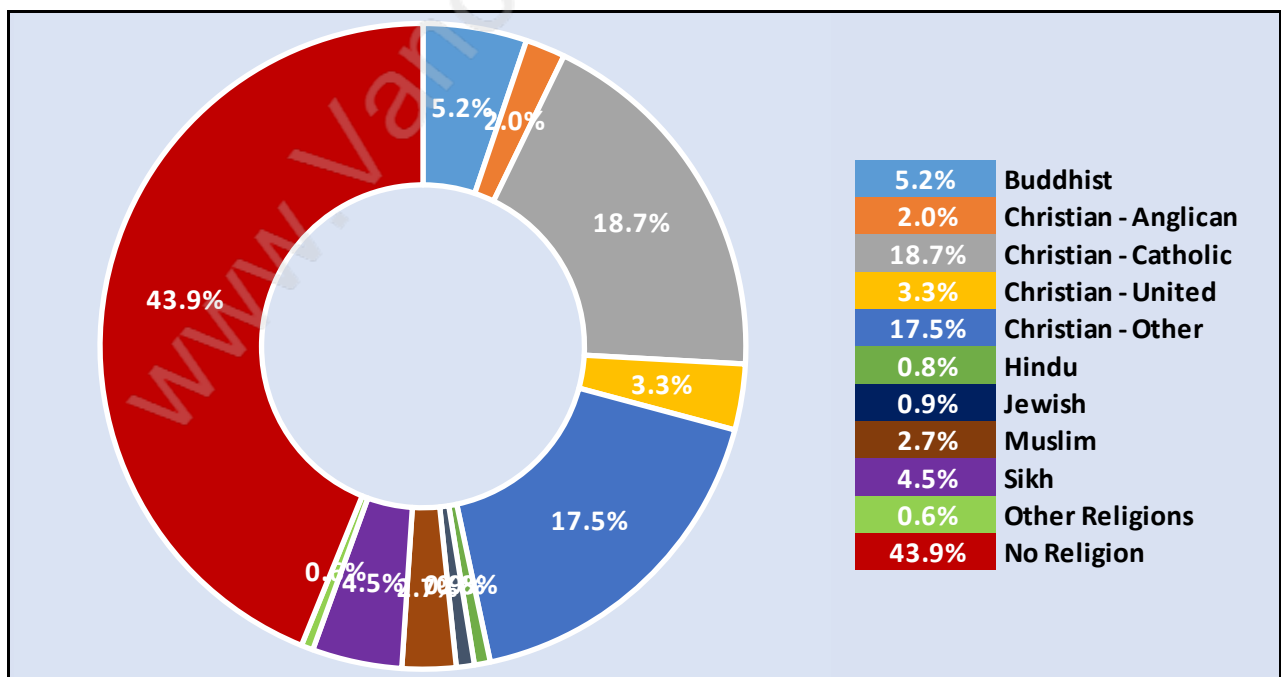

Population by Religion in South Arm