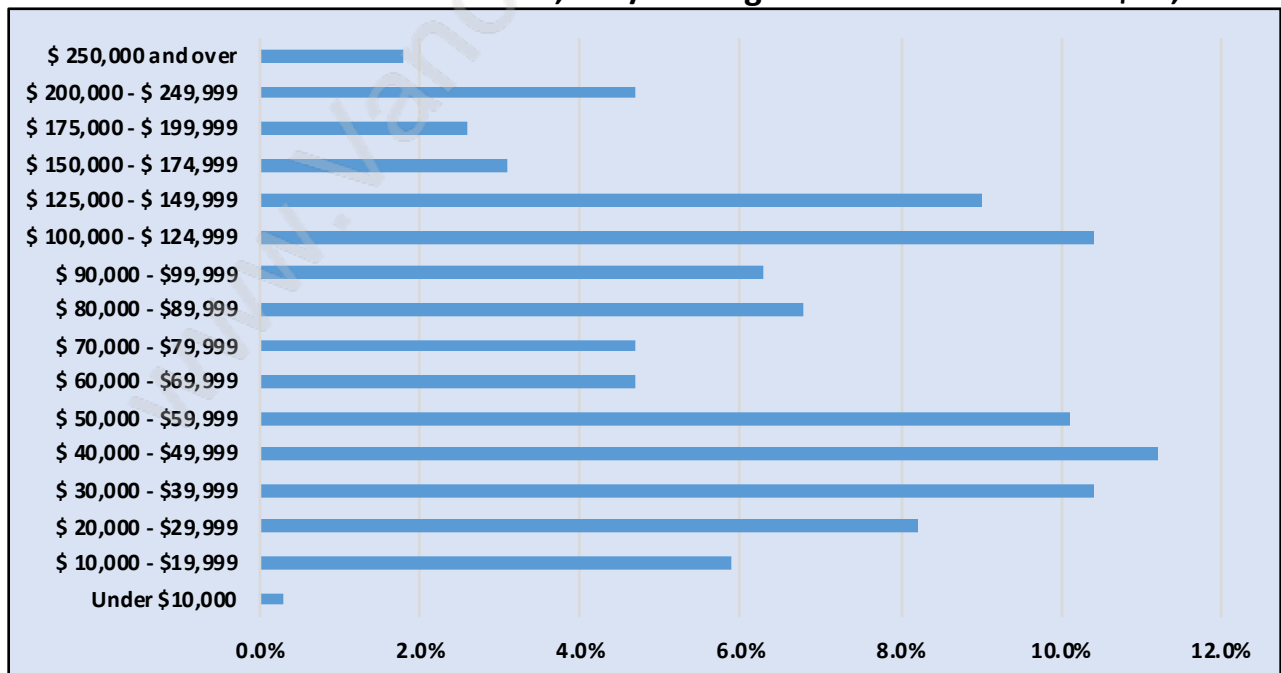

South Arm

Population Trends in South Arm

Population by Age in South Arm

Population Age 15+ by Income Status in South Arm

Total Population Age 15 - 5,037

Households by Income in South Arm

Total Number of Households - 2,078 / Average Household Income - \$87,190

Families in South Arm

Average Persons per Family - 3.1

Children at Home in South Arm

Total Number of Children at Home - 1,823

Family Structure in South Arm

Total Number of Families - 1,516 / Average Persons per Family - 3.1