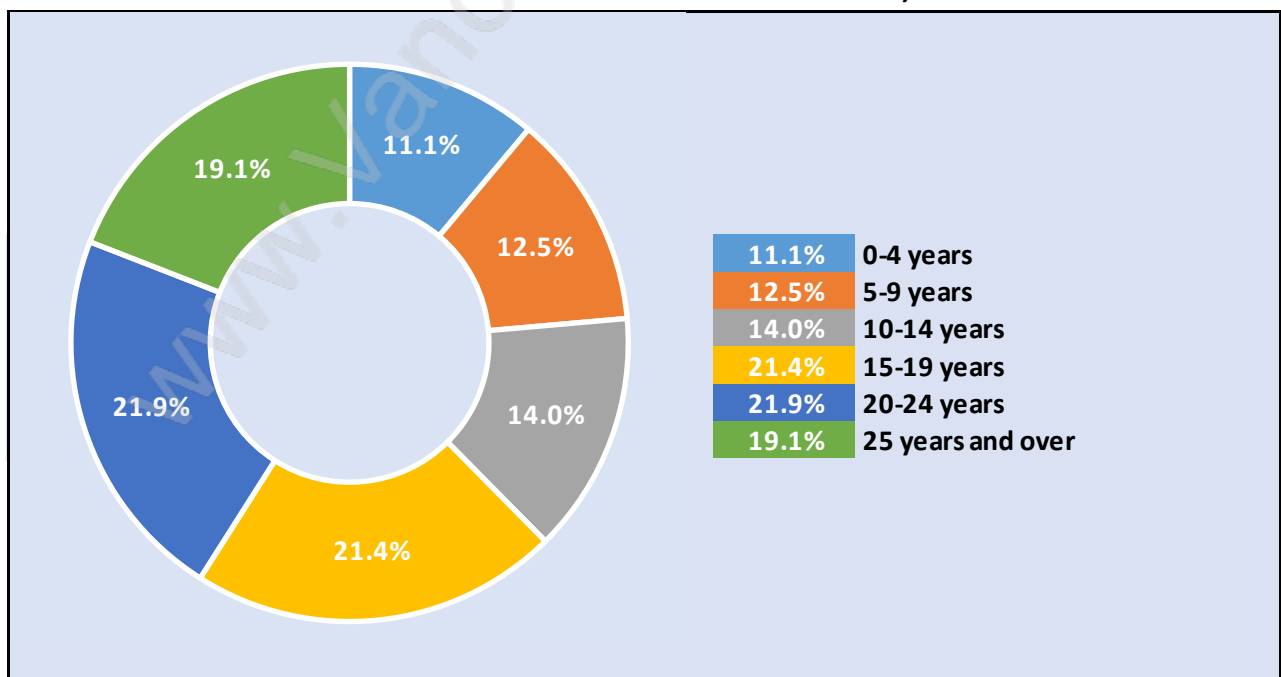

South Arm

Population Trends in South Arm

Population by Age in South Arm

Population Age 15+ by Income Status in South Arm

Total Population Age 15 - 5,037

Households by Income in South Arm

Total Number of Households - 2,078 / Average Household Income - \$87,190

Families in South Arm

Average Persons per Family - 3.1

Children at Home in South Arm

Total Number of Children at Home - 1,823

Family Structure in South Arm

Total Number of Families - 1,516 / Average Persons per Family - 3.1

Households by Household Size in South Arm

Total Number of Households - 2,078

Dwellings in South Arm

Population Age 15+ in South Arm

Labour Force by Occupation in South Arm

Labour Force Participation in South Arm