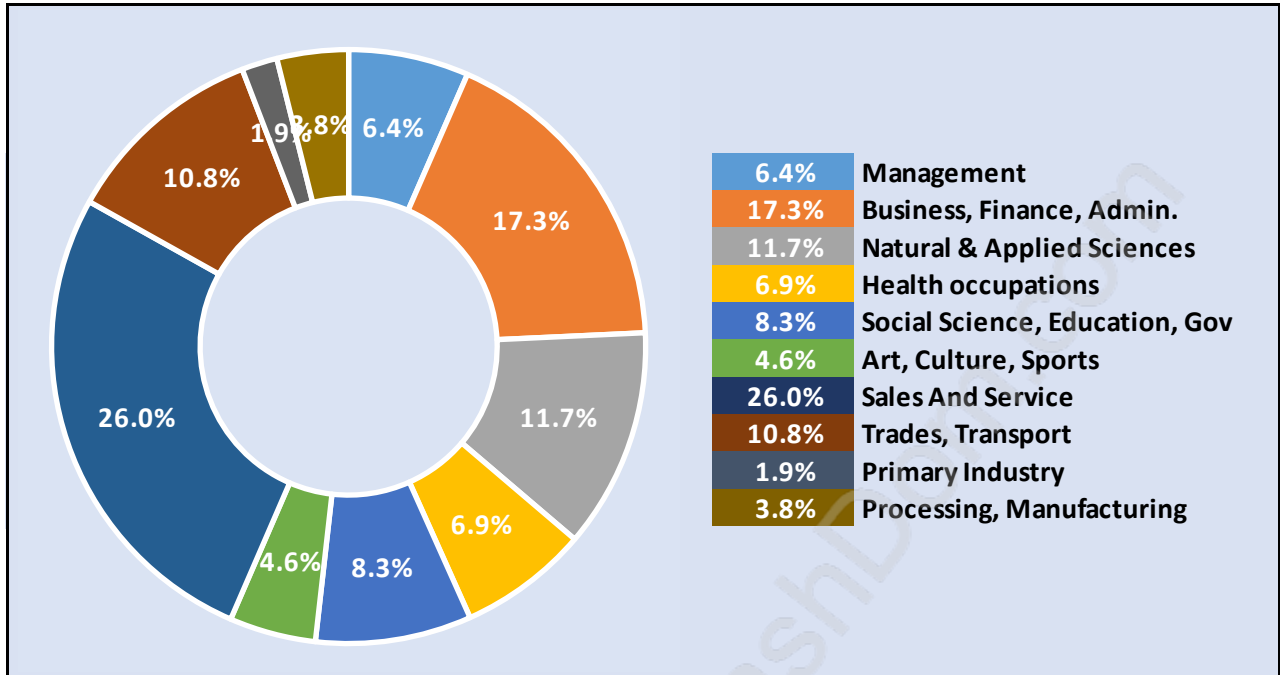

South Arm

Population Trends in South Arm

Population by Age in South Arm

Population Age 15+ by Income Status in South Arm

Total Population Age 15 - 5,037

Households by Income in South Arm

Total Number of Households - 2,078 / Average Household Income - \$87,190

Households by Household Size in South Arm

Total Number of Households - 2,078

Dwellings in South Arm

Population Age 15+ in South Arm

Labour Force by Occupation in South Arm

Labour Force Participation in South Arm