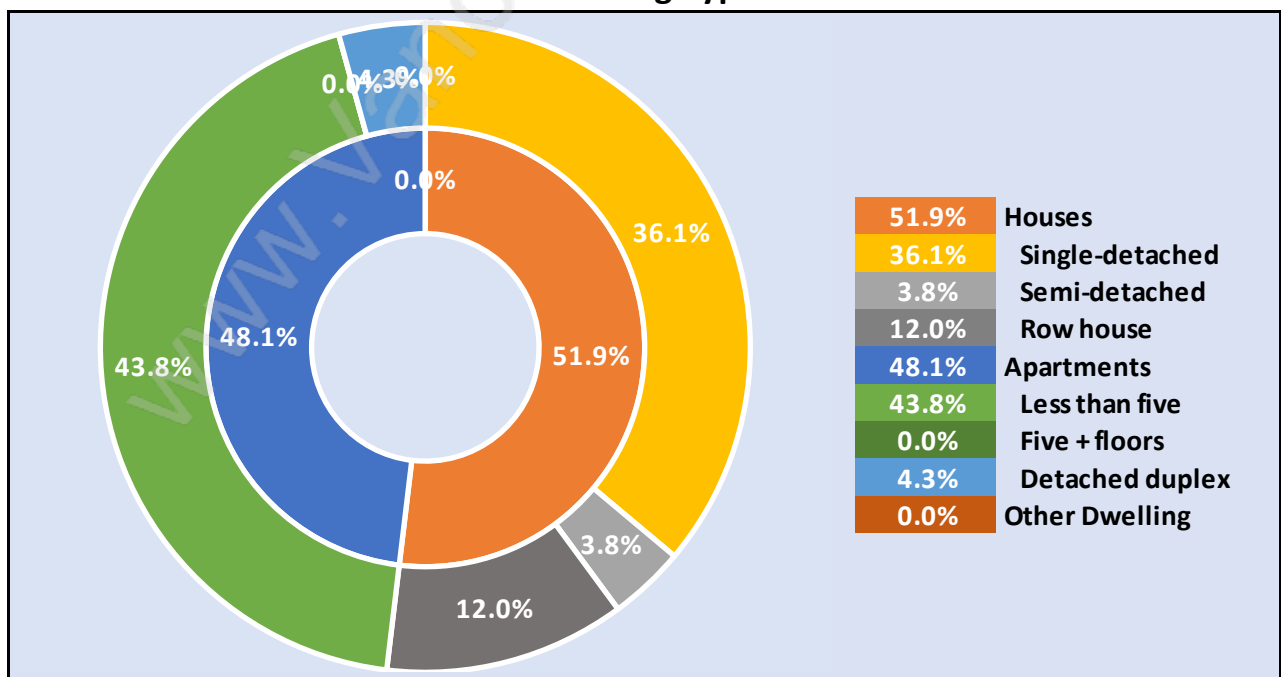

South Arm

Population Trends in South Arm

Population by Age in South Arm

Population Age 15+ by Income Status in South Arm

Total Population Age 15 - 5,037

Households by Income in South Arm

Total Number of Households - 2,078 / Average Household Income - \$87,190

Families in South Arm

Average Persons per Family - 3.1

Children at Home in South Arm

Total Number of Children at Home - 1,823

Family Structure in South Arm

Total Number of Families - 1,516 / Average Persons per Family - 3.1

Households by Household Size in South Arm

Total Number of Households - 2,078

Dwellings in South Arm

Population Age 15+ in South Arm

Labour Force by Occupation in South Arm

Labour Force Participation in South Arm

Travel To Work in (from) South Arm

Occupied Dwellings by Structure Type in South Arm

Dominant Bulding Type - Houses

Private Dwellings by Period of Construction in South Arm

Dominant Period of Construction - 1961-1980