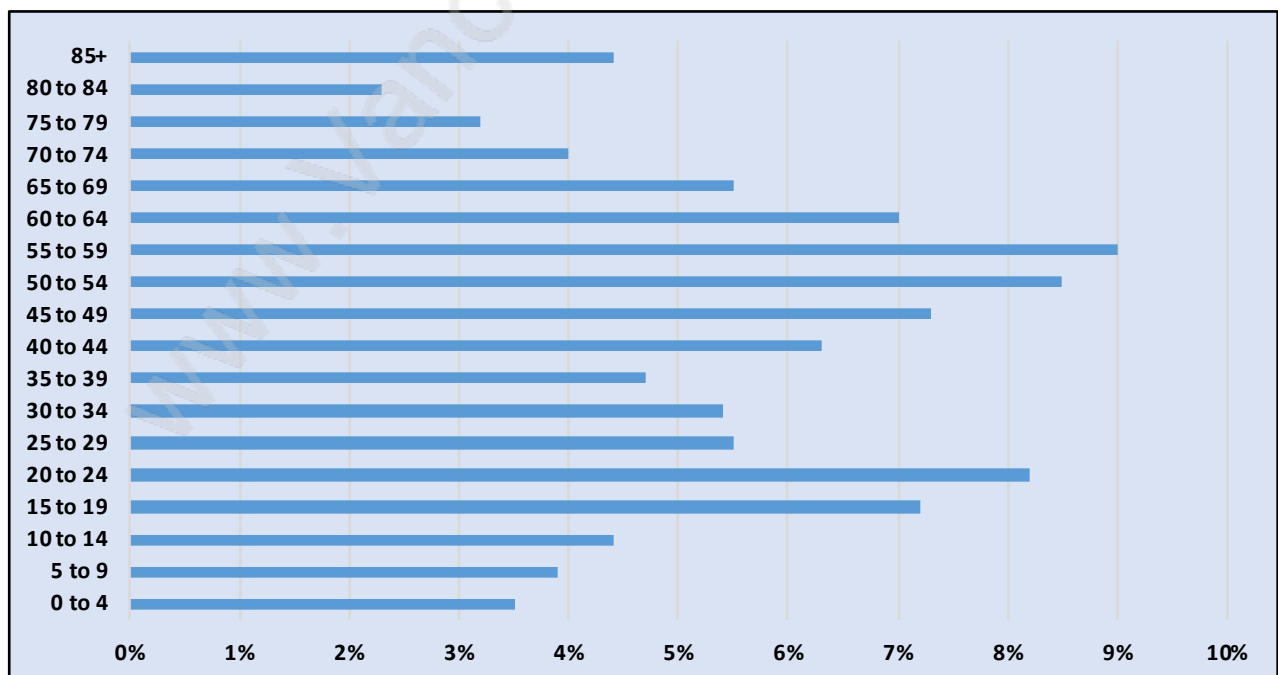

South Arm

Population Trends in South Arm

Population by Age in South Arm

Population Age 15+ by Income Status in South Arm

Total Population Age 15 - 5,037

Households by Income in South Arm

Total Number of Households - 2,078 / Average Household Income - \$87,190

Families in South Arm

Average Persons per Family - 3.1

Children at Home in South Arm

Total Number of Children at Home - 1,823

Family Structure in South Arm

Total Number of Families - 1,516 / Average Persons per Family - 3.1