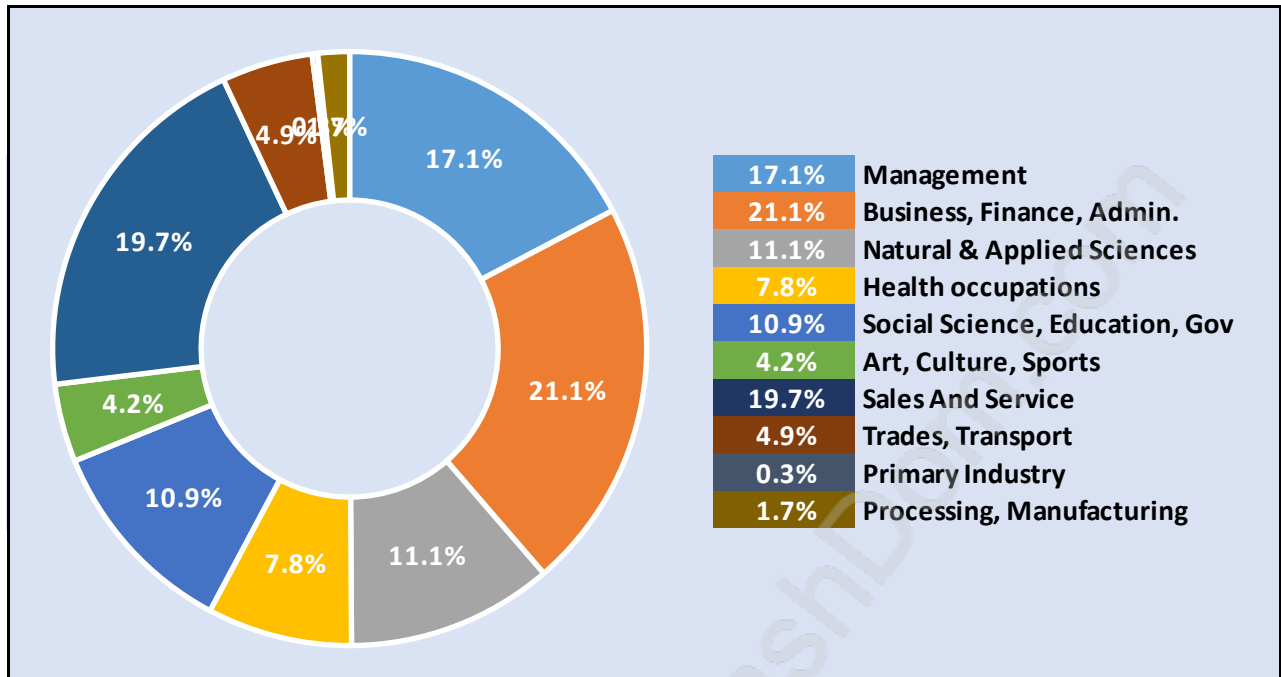

Labour Force by Occupation in South Cambie