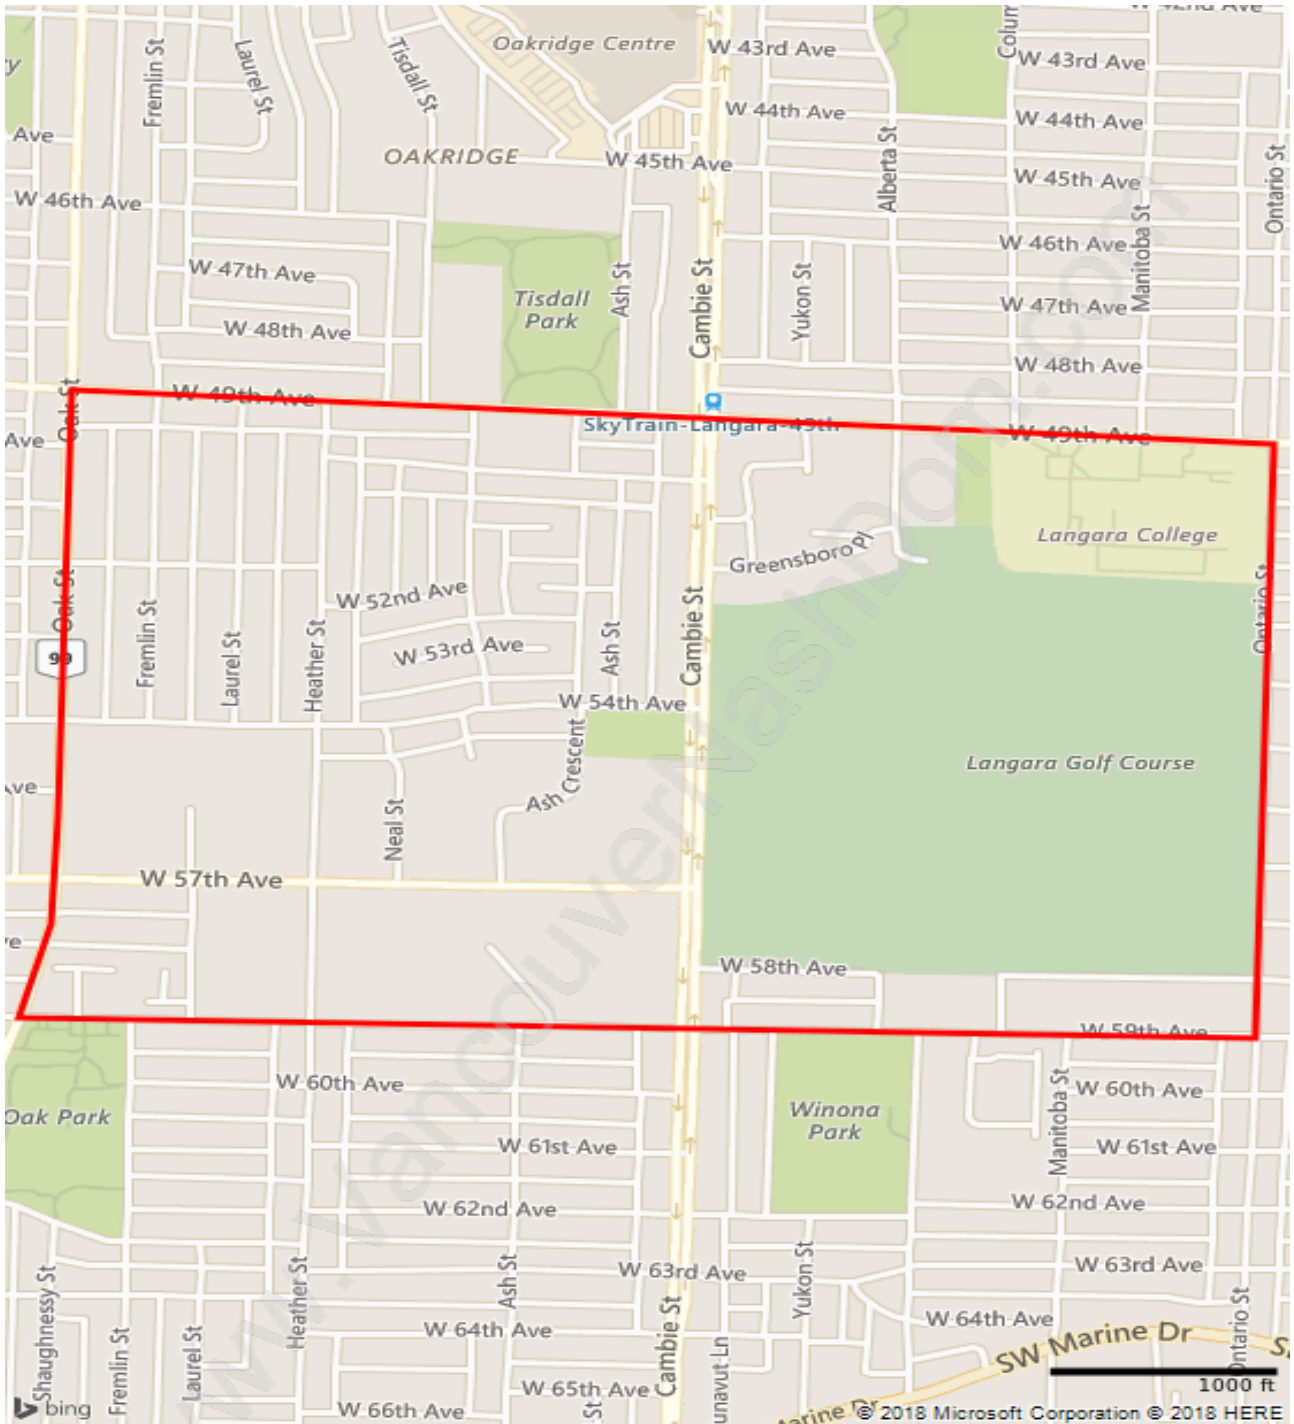

South Cambie

Population Trends in South Cambie

Population by Age in South Cambie

Population Age 15+ by Income Status in South Cambie

Total Population Age 15 - 3,985

Households by Income in South Cambie

Total Number of Households - 1,774 / Average Household Income - \$99,031

Families in South Cambie

Average Persons per Family - 3

Children at Home in South Cambie

Total Number of Children at Home - 1,334

Family Structure in South Cambie

Total Number of Families - 1,184 / Average Persons per Family - 3.