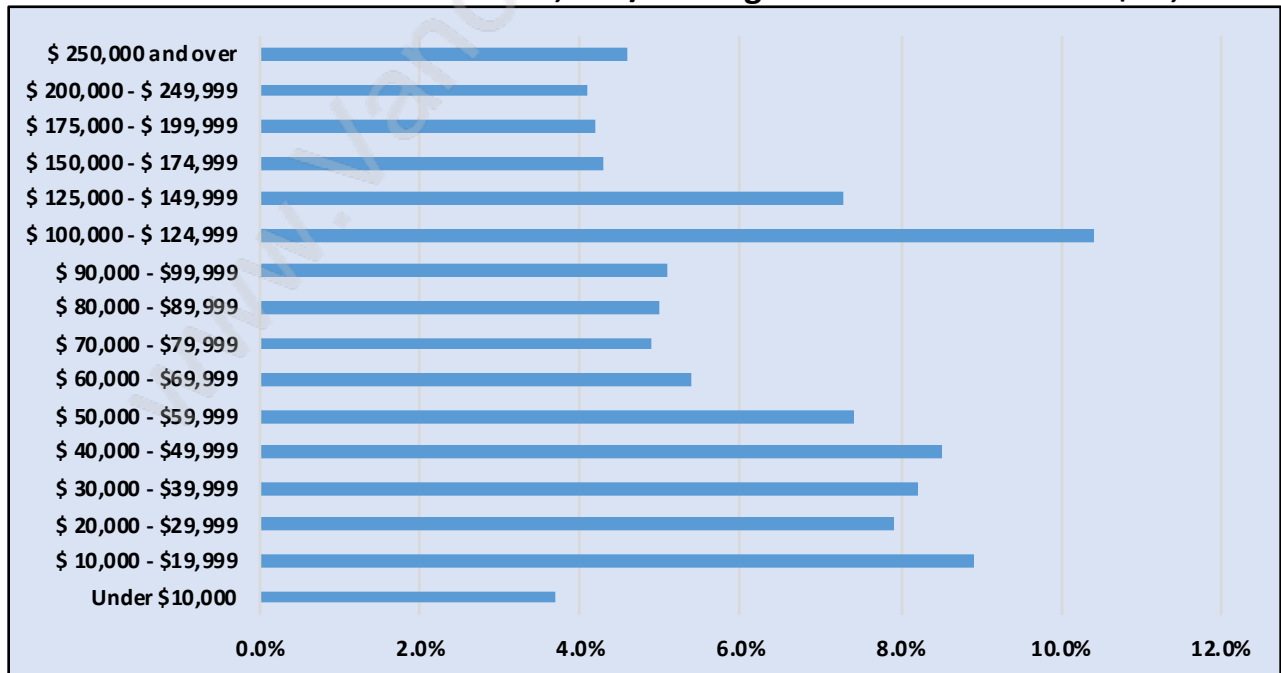

South Cambie

Population Trends in South Cambie

Population by Age in South Cambie

Population Age 15+ by Income Status in South Cambie

Total Population Age 15 - 3,985

Households by Income in South Cambie

Total Number of Households - 1,774 / Average Household Income - \$99,031

Families in South Cambie

Average Persons per Family - 3

Children at Home in South Cambie

Total Number of Children at Home - 1,334

Family Structure in South Cambie

Total Number of Families - 1,184 / Average Persons per Family - 3.