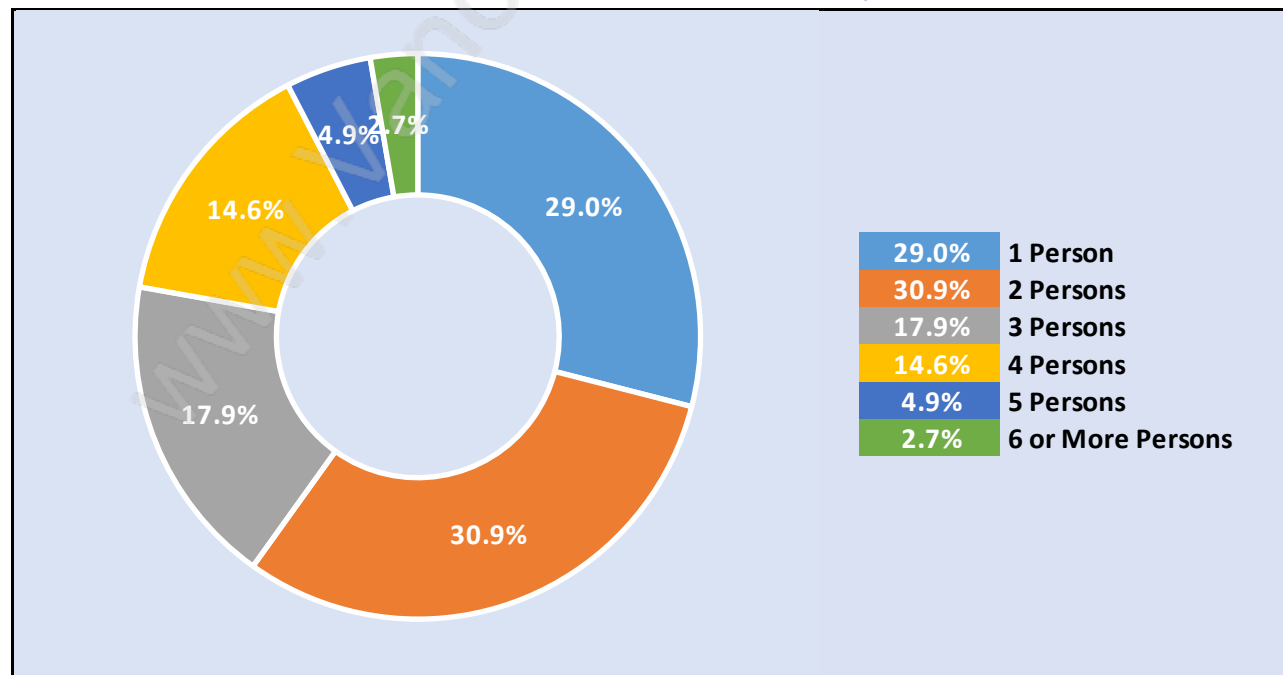

South Cambie

Population Trends in South Cambie

Population by Age in South Cambie

Population Age 15+ by Income Status in South Cambie

Total Population Age 15 - 3,985

Households by Income in South Cambie

Total Number of Households - 1,774 / Average Household Income - \$99,031

Families in South Cambie

Average Persons per Family - 3

Children at Home in South Cambie

Total Number of Children at Home - 1,334

Family Structure in South Cambie

Total Number of Families - 1,184 / Average Persons per Family - 3.

Households by Household Size in South Cambie

Total Number of Households - 1,774

Dwellings in South Cambie

Population Age 15+ in South Cambie

Labour Force by Occupation in South Cambie

Labour Force Participation in South Cambie