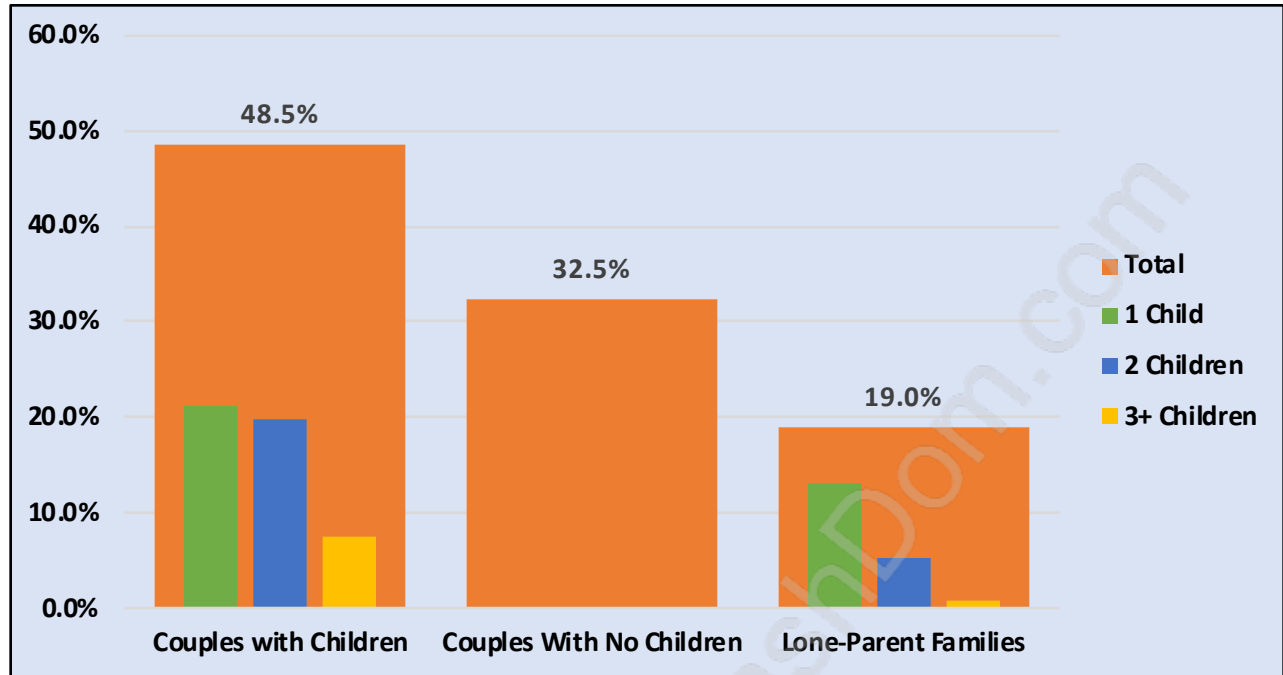

South Cambie

Population Trends in South Cambie

Population by Age in South Cambie

Population Age 15+ by Income Status in South Cambie

Total Population Age 15 - 3,985

Households by Income in South Cambie

Total Number of Households - 1,774 / Average Household Income - \$99,031

Families in South Cambie

Average Persons per Family - 3

Children at Home in South Cambie

Total Number of Children at Home - 1,334

Family Structure in South Cambie

Total Number of Families - 1,184 / Average Persons per Family - 3.

Households by Household Size in South Cambie

Total Number of Households - 1,774

Dwellings in South Cambie

Population Age 15+ in South Cambie

Labour Force by Occupation in South Cambie

Labour Force Participation in South Cambie