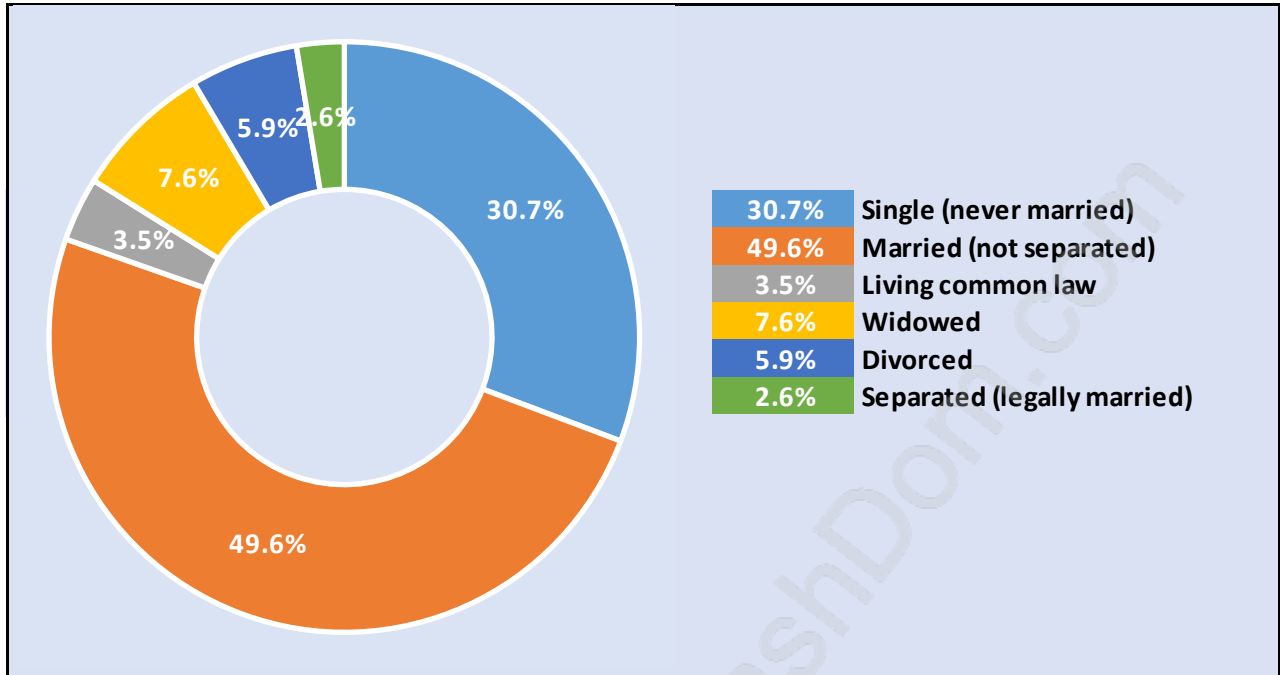

South Cambie

Population Trends in South Cambie

Population by Age in South Cambie

Population Age 15+ by Income Status in South Cambie

Total Population Age 15 - 3,985

Households by Income in South Cambie

Total Number of Households - 1,774 / Average Household Income - \$99,031

Families in South Cambie

Average Persons per Family - 3

Children at Home in South Cambie

Total Number of Children at Home - 1,334

Family Structure in South Cambie

Total Number of Families - 1,184 / Average Persons per Family - 3.

Households by Household Size in South Cambie

Total Number of Households - 1,774

Dwellings in South Cambie

Population Age 15+ in South Cambie

Labour Force by Occupation in South Cambie

Labour Force Participation in South Cambie