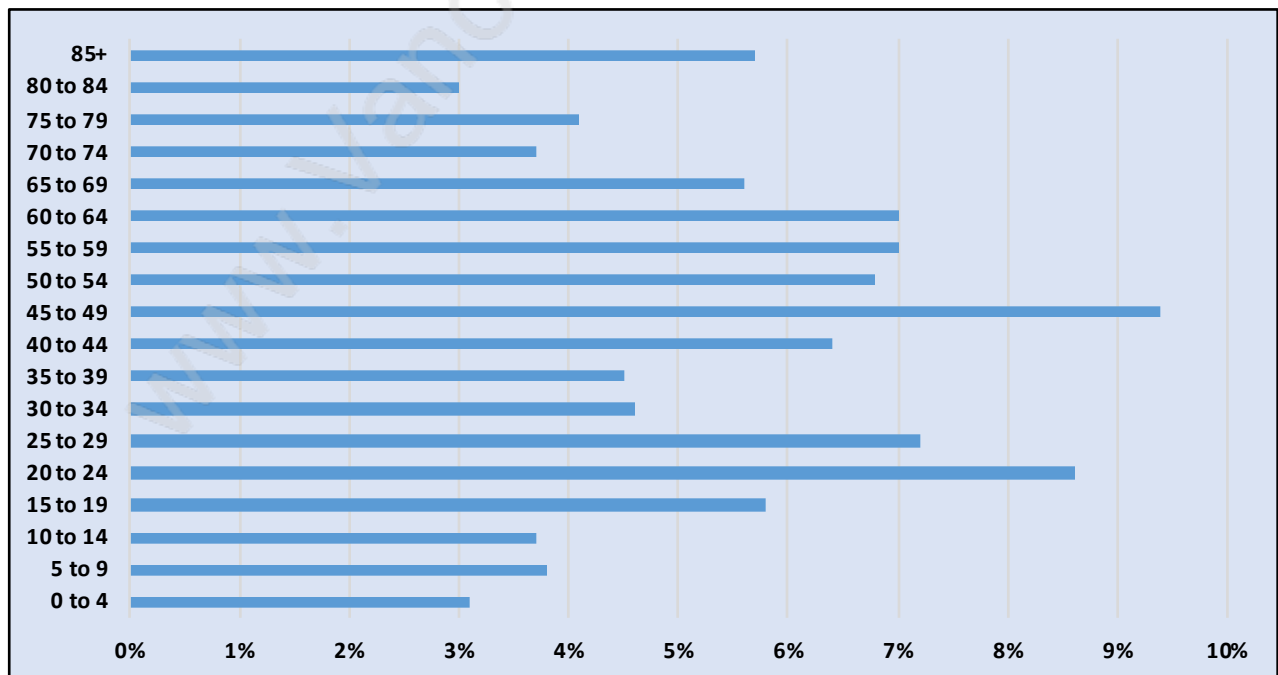

South Cambie

Population Trends in South Cambie

Population by Age in South Cambie

Population Age 15+ by Income Status in South Cambie

Total Population Age 15 - 3,985

Households by Income in South Cambie

Total Number of Households - 1,774 / Average Household Income - \$99,031

Families in South Cambie

Average Persons per Family - 3

Children at Home in South Cambie

Total Number of Children at Home - 1,334

Family Structure in South Cambie

Total Number of Families - 1,184 / Average Persons per Family - 3.