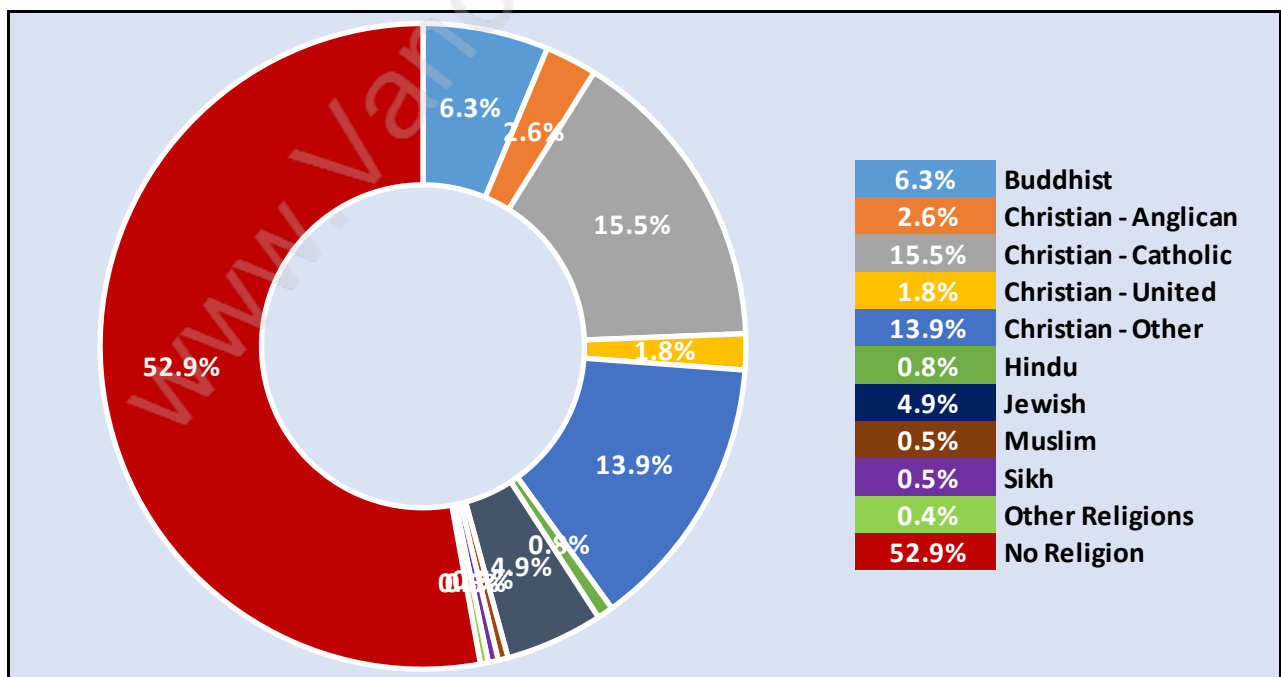

Travel To Work in (from) South Cambie

Occupied Dwellings by Structure Type in South Cambie

Dominant Bulding Type - Apartment, building low and high rise

Private Dwellings by Period of Construction in South Cambie

Dominant Period of Construction - 1961-1980

Population by Religion in South Cambie

Population by Home Languages in South Cambie