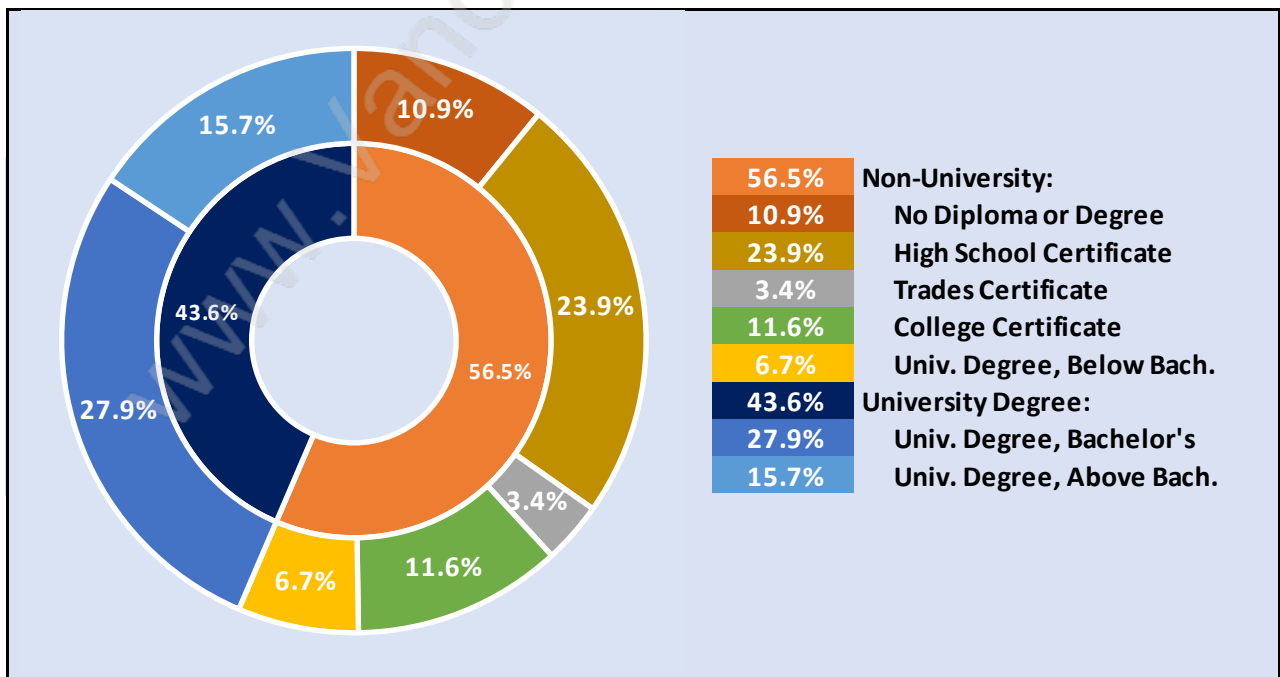

South Cambie

Population Trends in South Cambie

Population by Age in South Cambie

Population Age 15+ by Income Status in South Cambie

Total Population Age 15 - 3,985

Households by Income in South Cambie

Total Number of Households - 1,774 / Average Household Income - \$99,031

Households by Household Size in South Cambie

Total Number of Households - 1,774

Dwellings in South Cambie

Population Age 15+ in South Cambie

Labour Force by Occupation in South Cambie

Labour Force Participation in South Cambie