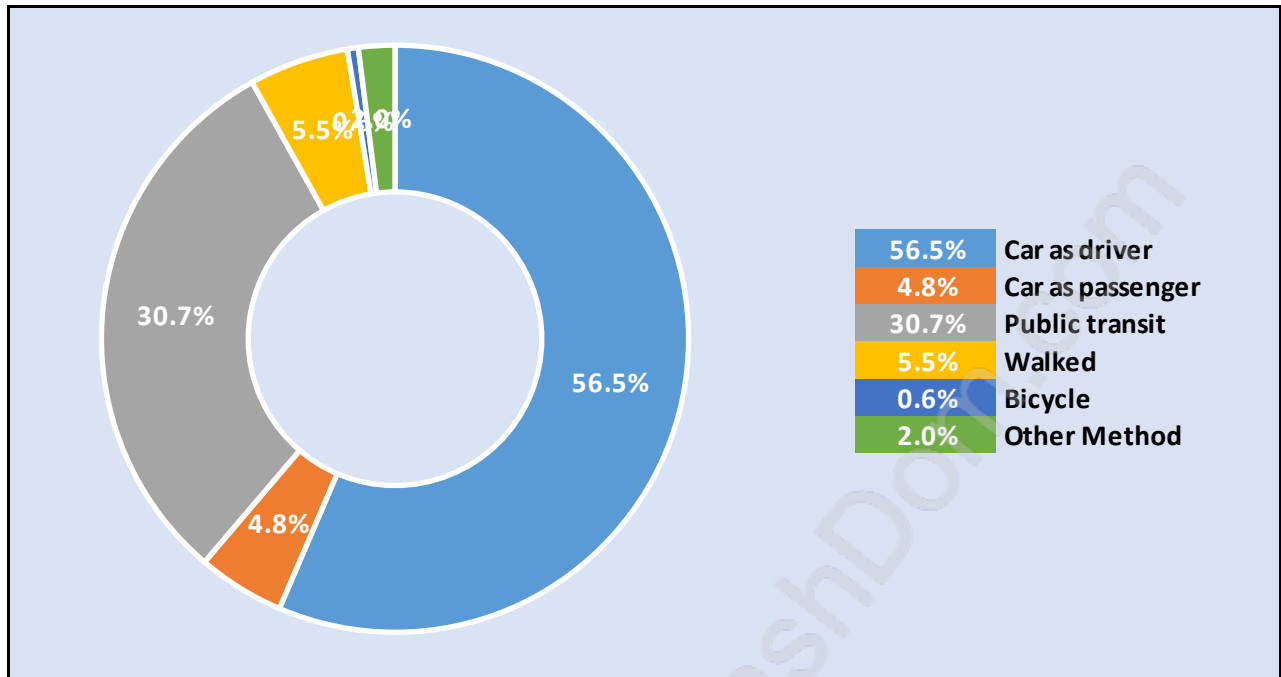

Travel To Work in (from) South Cambie