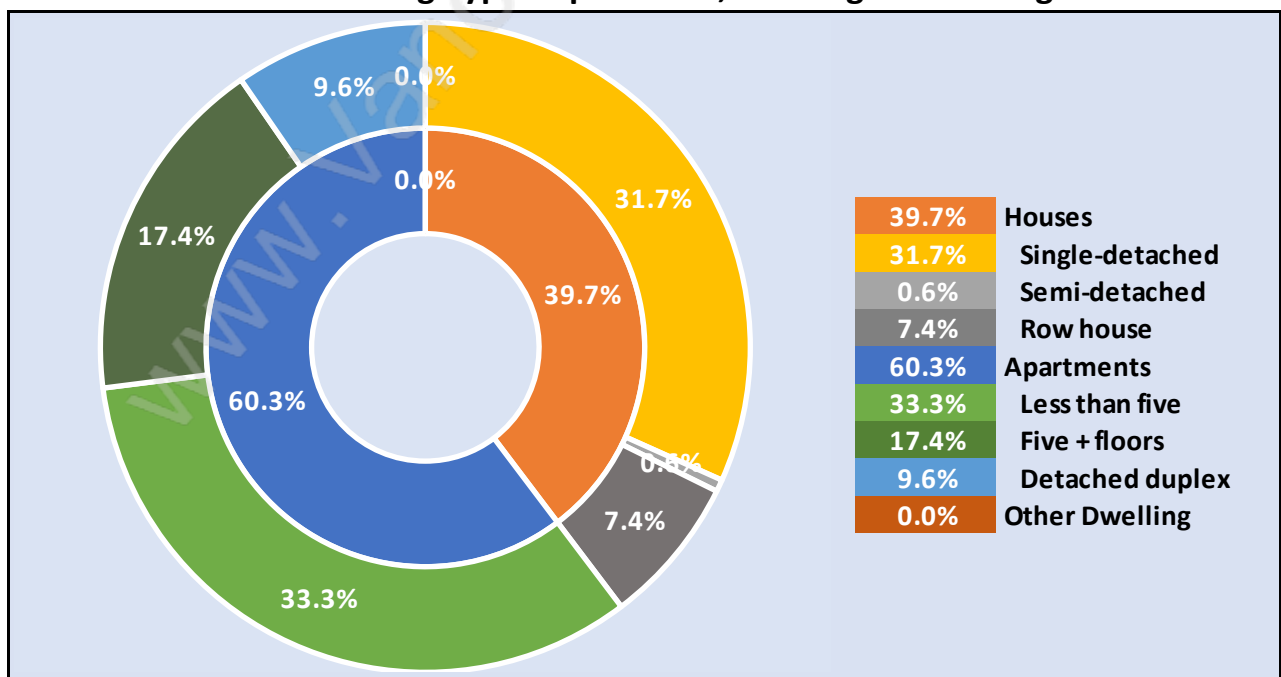

South Cambie

Population Trends in South Cambie

Population by Age in South Cambie

Population Age 15+ by Income Status in South Cambie

Total Population Age 15 - 3,985

Households by Income in South Cambie

Total Number of Households - 1,774 / Average Household Income - \$99,031

Families in South Cambie

Average Persons per Family - 3

Children at Home in South Cambie

Total Number of Children at Home - 1,334

Family Structure in South Cambie

Total Number of Families - 1,184 / Average Persons per Family - 3.

Households by Household Size in South Cambie

Total Number of Households - 1,774

Dwellings in South Cambie

Population Age 15+ in South Cambie

Labour Force by Occupation in South Cambie

Labour Force Participation in South Cambie

Travel To Work in (from) South Cambie

Occupied Dwellings by Structure Type in South Cambie

Dominant Bulding Type - Apartment, building low and high rise

Private Dwellings by Period of Construction in South Cambie