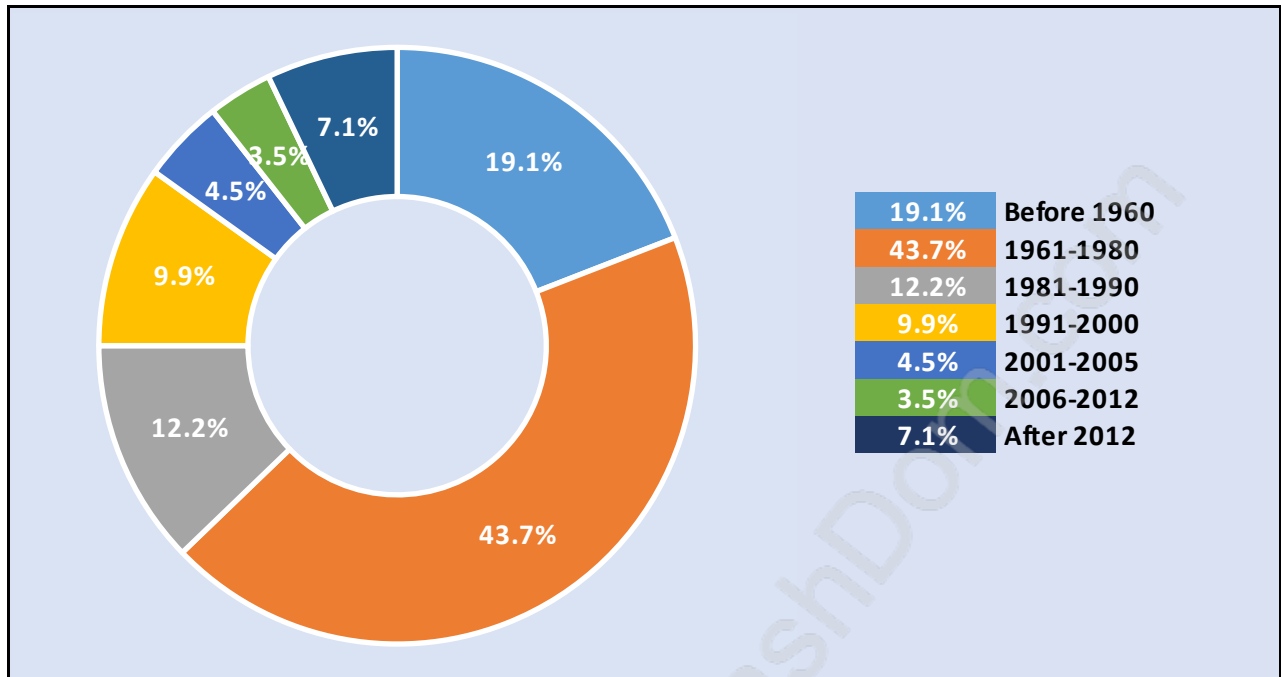

South Cambie

Population Trends in South Cambie

Population by Age in South Cambie

Population Age 15+ by Income Status in South Cambie

Total Population Age 15 - 3,985

Households by Income in South Cambie

Total Number of Households - 1,774 / Average Household Income - \$99,031

Families in South Cambie

Average Persons per Family - 3

Children at Home in South Cambie

Total Number of Children at Home - 1,334

Family Structure in South Cambie

Total Number of Families - 1,184 / Average Persons per Family - 3.

Travel To Work in (from) South Cambie

Occupied Dwellings by Structure Type in South Cambie

Dominant Bulding Type - Apartment, building low and high rise

Private Dwellings by Period of Construction in South Cambie

Dominant Period of Construction - 1961-1980

Population by Religion in South Cambie

Population by Home Languages in South Cambie