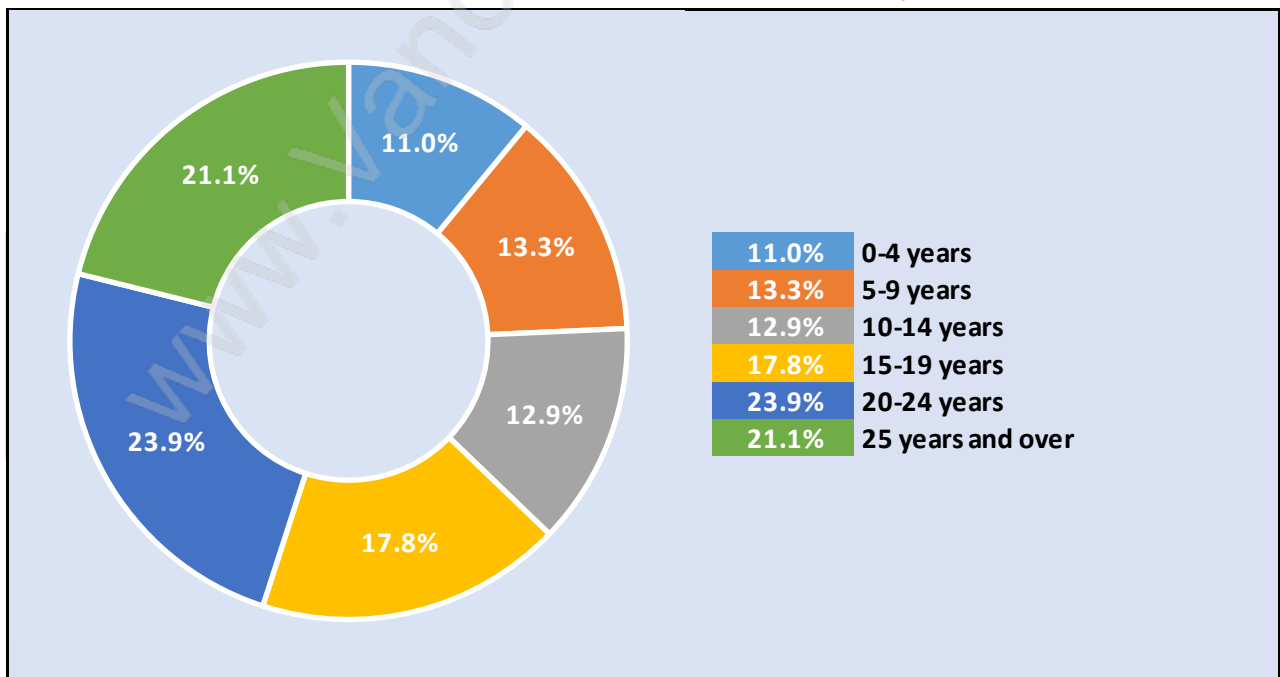

South Cambie

Population Trends in South Cambie

Population by Age in South Cambie

Population Age 15+ by Income Status in South Cambie

Total Population Age 15 - 3,985

Households by Income in South Cambie

Total Number of Households - 1,774 / Average Household Income - \$99,031

Families in South Cambie

Average Persons per Family - 3

Children at Home in South Cambie

Total Number of Children at Home - 1,334

Family Structure in South Cambie

Total Number of Families - 1,184 / Average Persons per Family - 3.