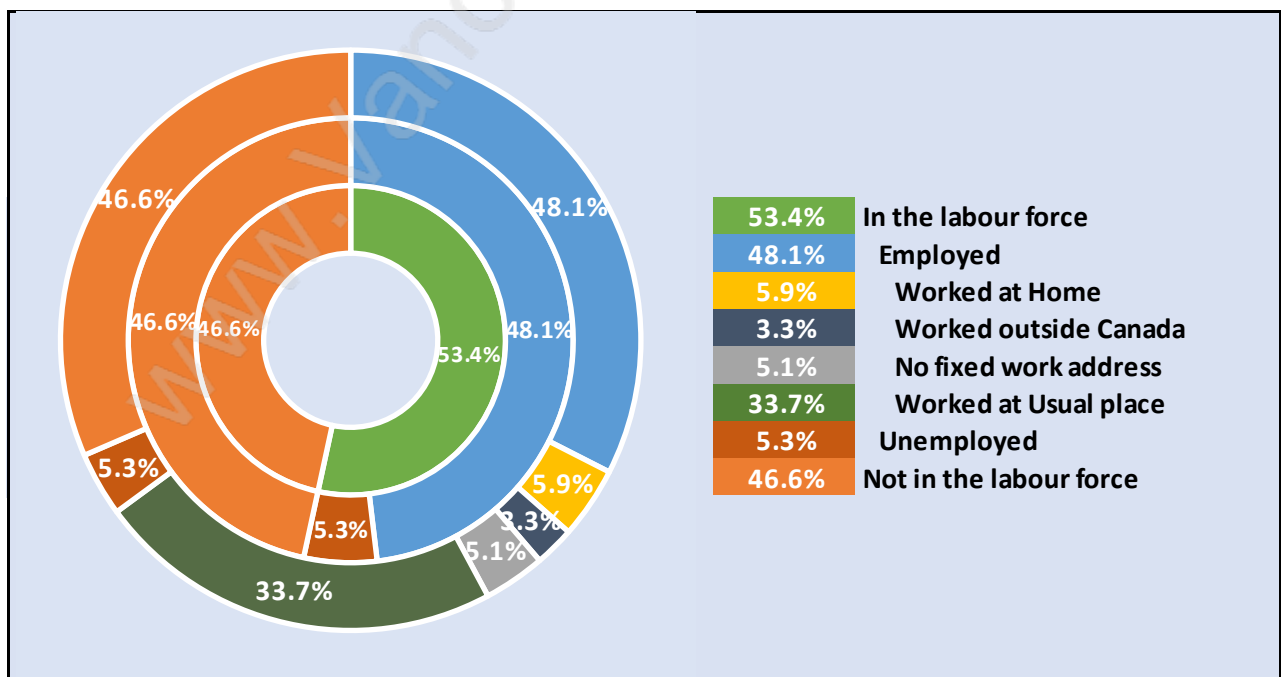

Households by Household Size in South Cambie

Total Number of Households - 1,774

Dwellings in South Cambie

Population Age 15+ in South Cambie

Labour Force by Occupation in South Cambie

Labour Force Participation in South Cambie