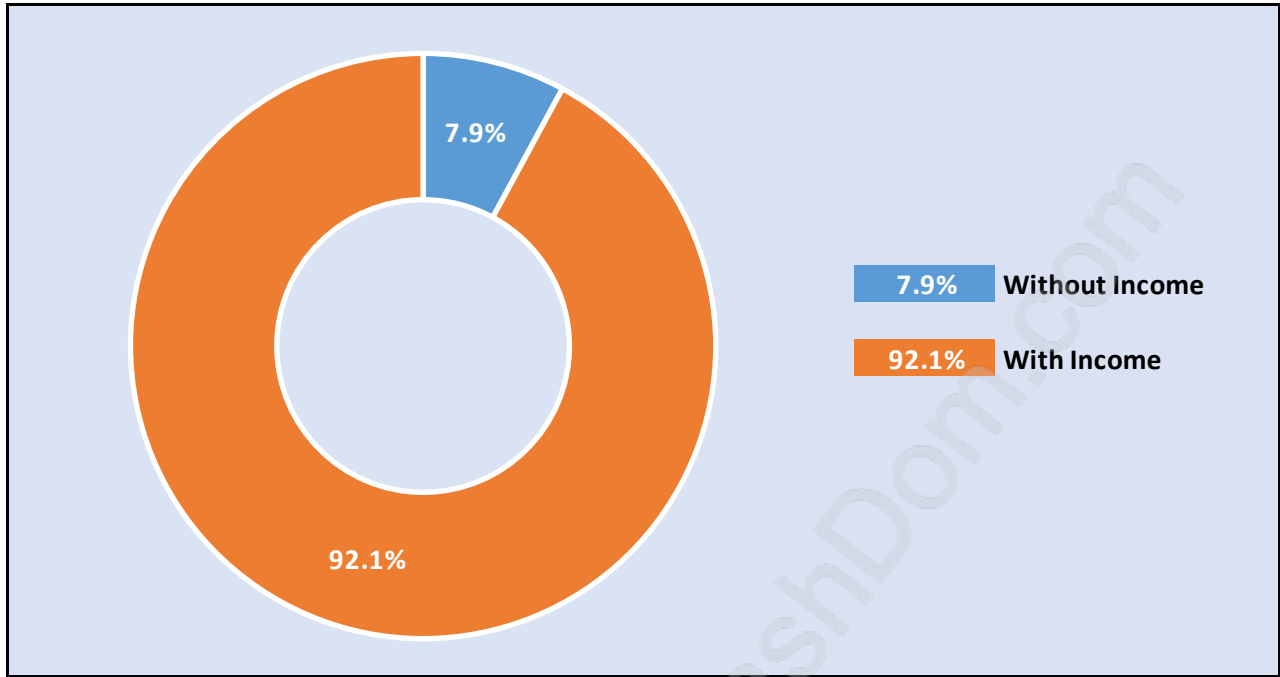

South Cambie

Population Trends in South Cambie

Population by Age in South Cambie

Population Age 15+ by Income Status in South Cambie

Total Population Age 15 - 3,985

Households by Income in South Cambie

Total Number of Households - 1,774 / Average Household Income - \$99,031

Families in South Cambie

Average Persons per Family - 3

Children at Home in South Cambie

Total Number of Children at Home - 1,334

Family Structure in South Cambie

Total Number of Families - 1,184 / Average Persons per Family - 3.