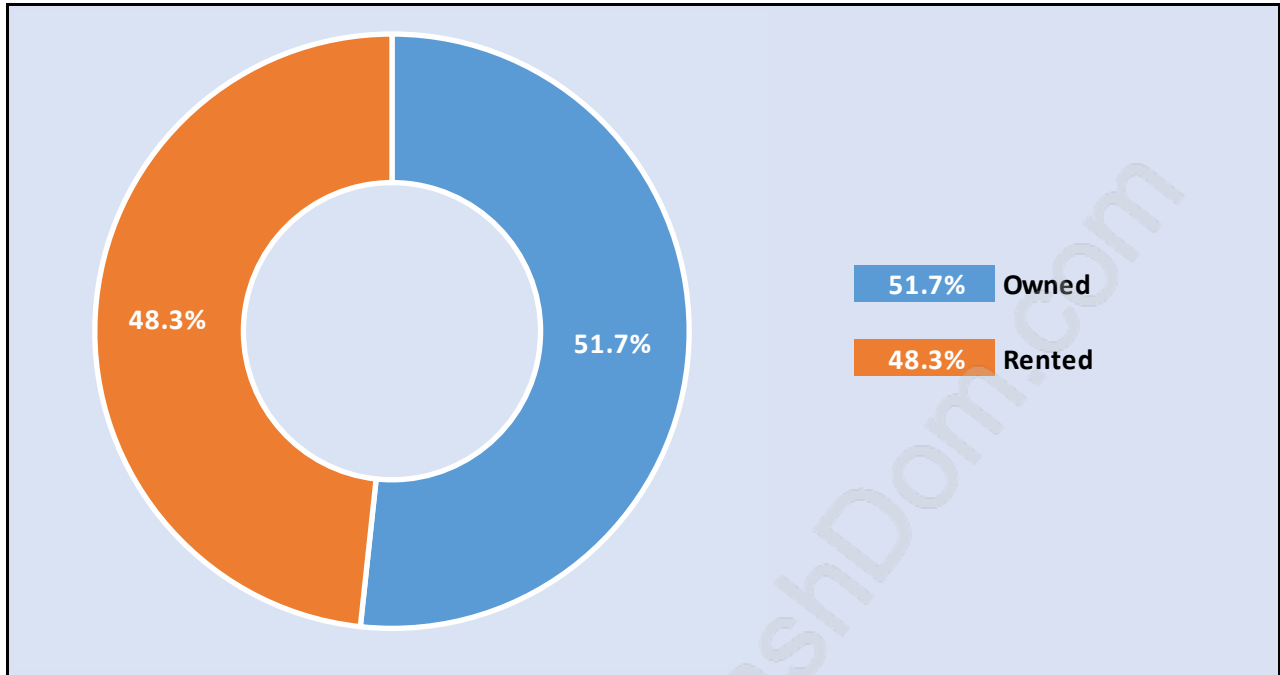

South Cambie

Population Trends in South Cambie

Population by Age in South Cambie

Population Age 15+ by Income Status in South Cambie

Total Population Age 15 - 3,985

Households by Income in South Cambie

Total Number of Households - 1,774 / Average Household Income - \$99,031

Families in South Cambie

Average Persons per Family - 3

Children at Home in South Cambie

Total Number of Children at Home - 1,334

Family Structure in South Cambie

Total Number of Families - 1,184 / Average Persons per Family - 3.

Households by Household Size in South Cambie

Total Number of Households - 1,774

Dwellings in South Cambie

Population Age 15+ in South Cambie

Labour Force by Occupation in South Cambie

Labour Force Participation in South Cambie