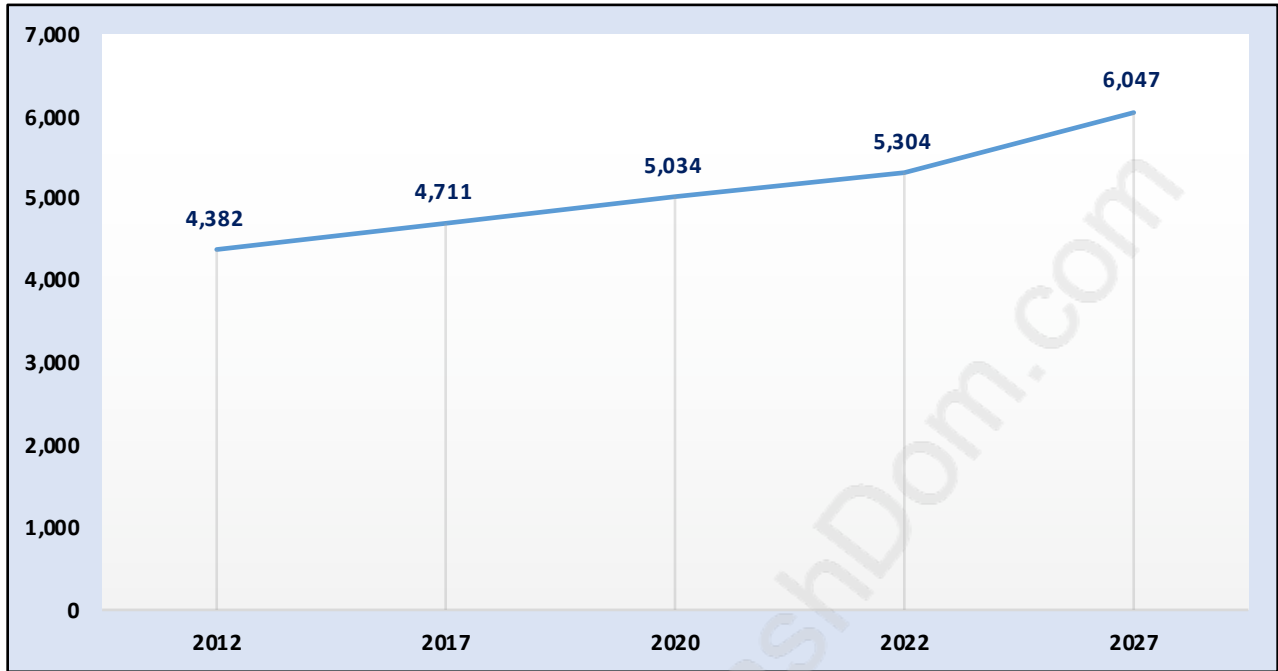

South Cambie

Population Trends in South Cambie

Population by Age in South Cambie

Population Age 15+ by Income Status in South Cambie

Total Population Age 15 - 3,985

Households by Income in South Cambie

Total Number of Households - 1,774 / Average Household Income - \$99,031

Families in South Cambie

Average Persons per Family - 3

Children at Home in South Cambie

Total Number of Children at Home - 1,334

Family Structure in South Cambie

Total Number of Families - 1,184 / Average Persons per Family - 3.