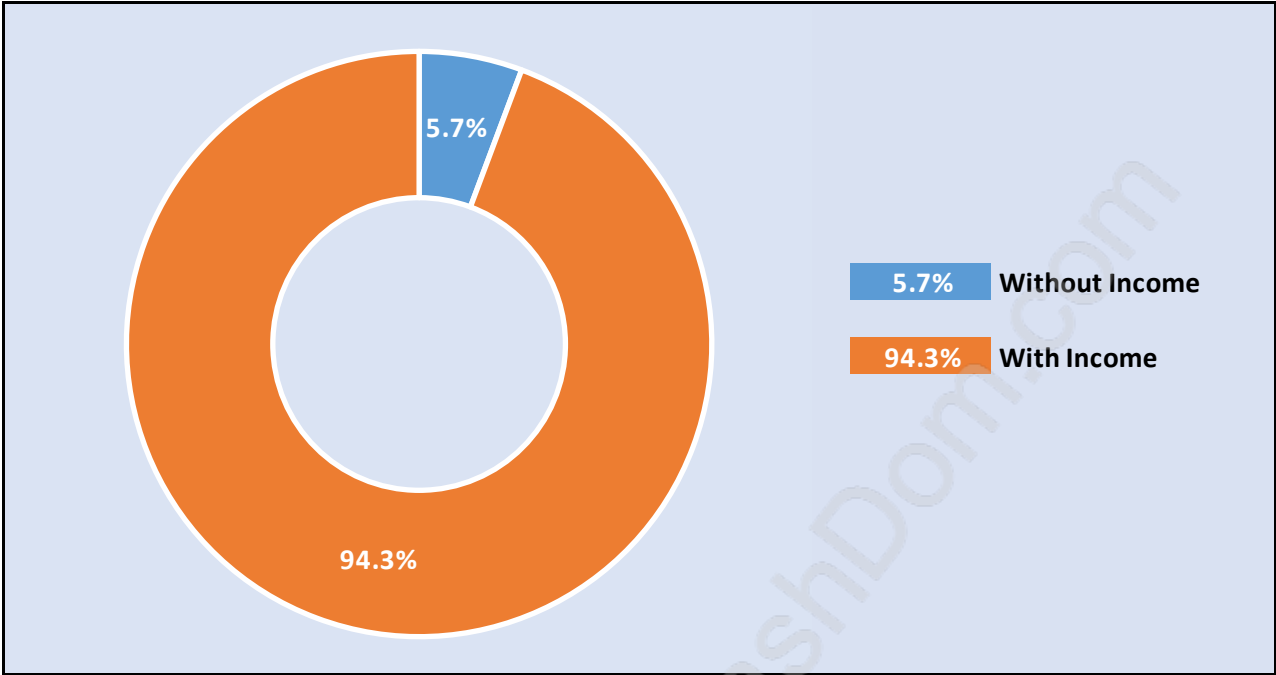

South Meadows

Population Trends in South Meadows

Population by Age in South Meadows

Population Age 15+ by Income Status in South Meadows

Total Population Age 15 - 4,716

Households by Income in South Meadows

Total Number of Households - 2,112 / Average Household Income - \$120,293

Families in South Meadows

Average Persons per Family - 3.2

Children at Home in South Meadows

Total Number of Children at Home - 2,336

Family Structure in South Meadows

Total Number of Families - 1,852 / Average Persons per Family - 3.2

Households by Household Size in South Meadows

Total Number of Households - 2,112

Dwellings in South Meadows