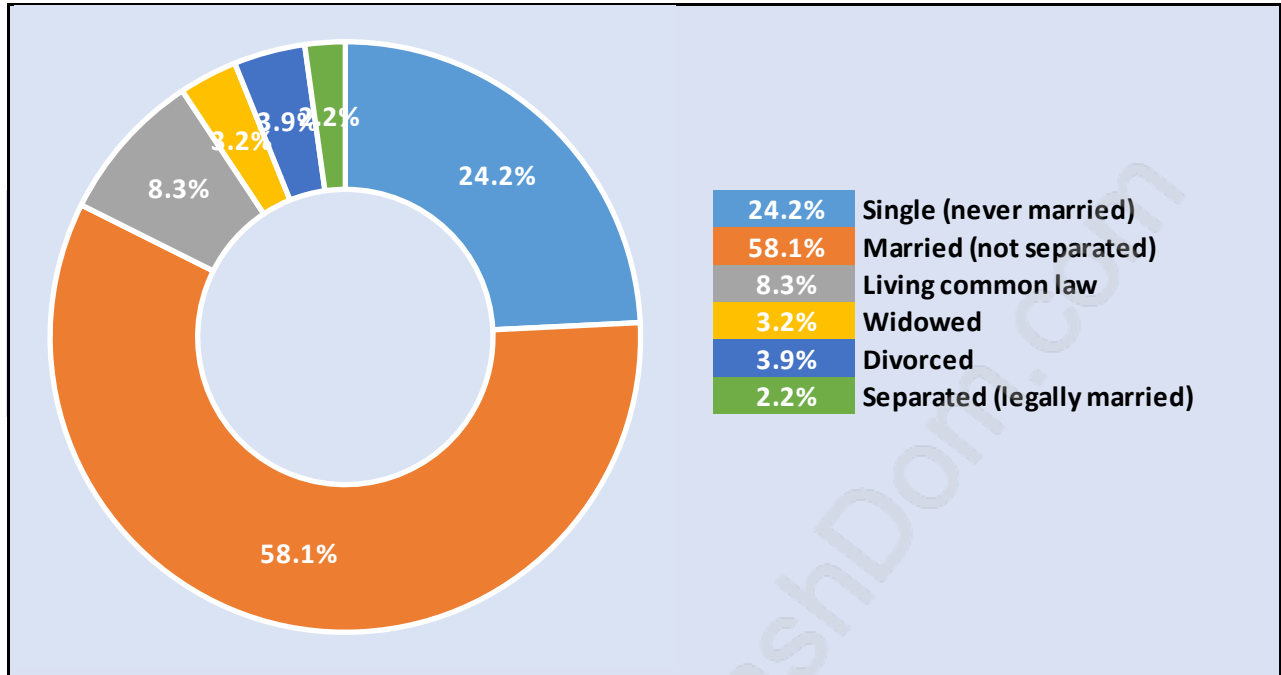

South Meadows

Population Trends in South Meadows

Population by Age in South Meadows

Population Age 15+ by Income Status in South Meadows

Total Population Age 15 - 4,716

Households by Income in South Meadows

Total Number of Households - 2,112 / Average Household Income - \$120,293

Families in South Meadows

Average Persons per Family - 3.2

Children at Home in South Meadows

Total Number of Children at Home - 2,336

Family Structure in South Meadows

Total Number of Families - 1,852 / Average Persons per Family - 3.2

Households by Household Size in South Meadows

Total Number of Households - 2,112

Dwellings in South Meadows