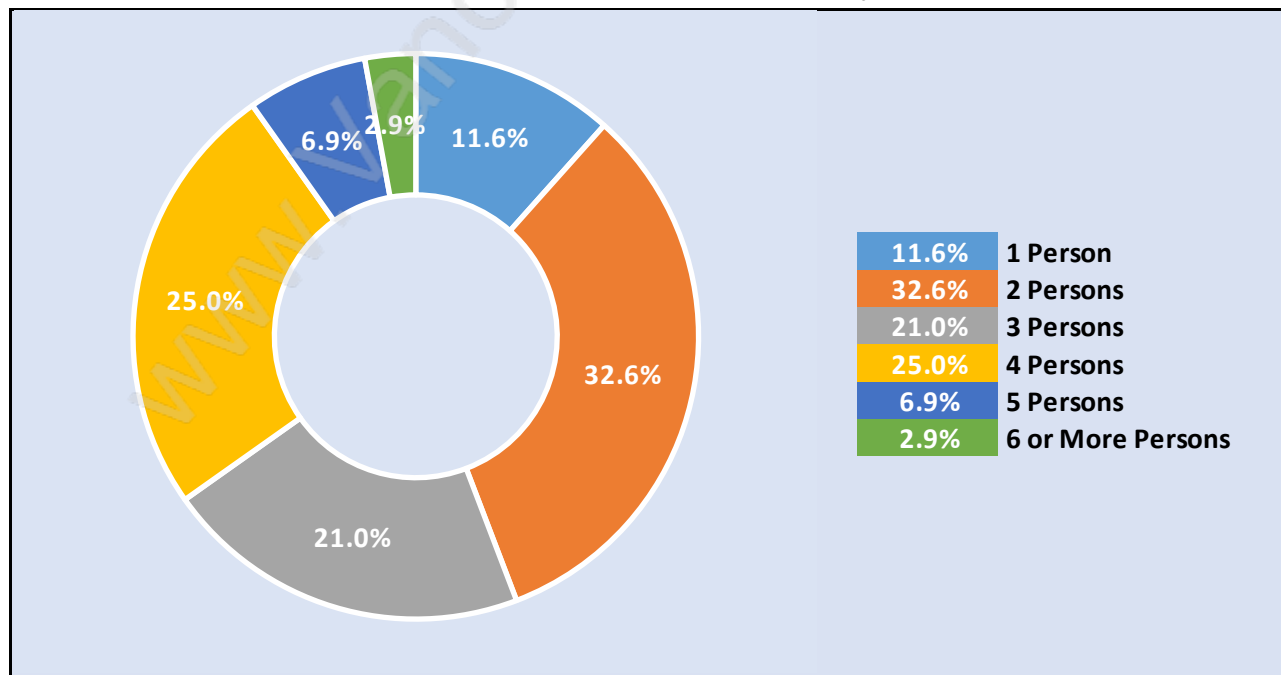

South Meadows

Population Trends in South Meadows

Population by Age in South Meadows

Population Age 15+ by Income Status in South Meadows

Total Population Age 15 - 4,716

Households by Income in South Meadows

Total Number of Households - 2,112 / Average Household Income - \$120,293

Families in South Meadows

Average Persons per Family - 3.2

Children at Home in South Meadows

Total Number of Children at Home - 2,336

Family Structure in South Meadows

Total Number of Families - 1,852 / Average Persons per Family - 3.2

Households by Household Size in South Meadows

Total Number of Households - 2,112

Dwellings in South Meadows