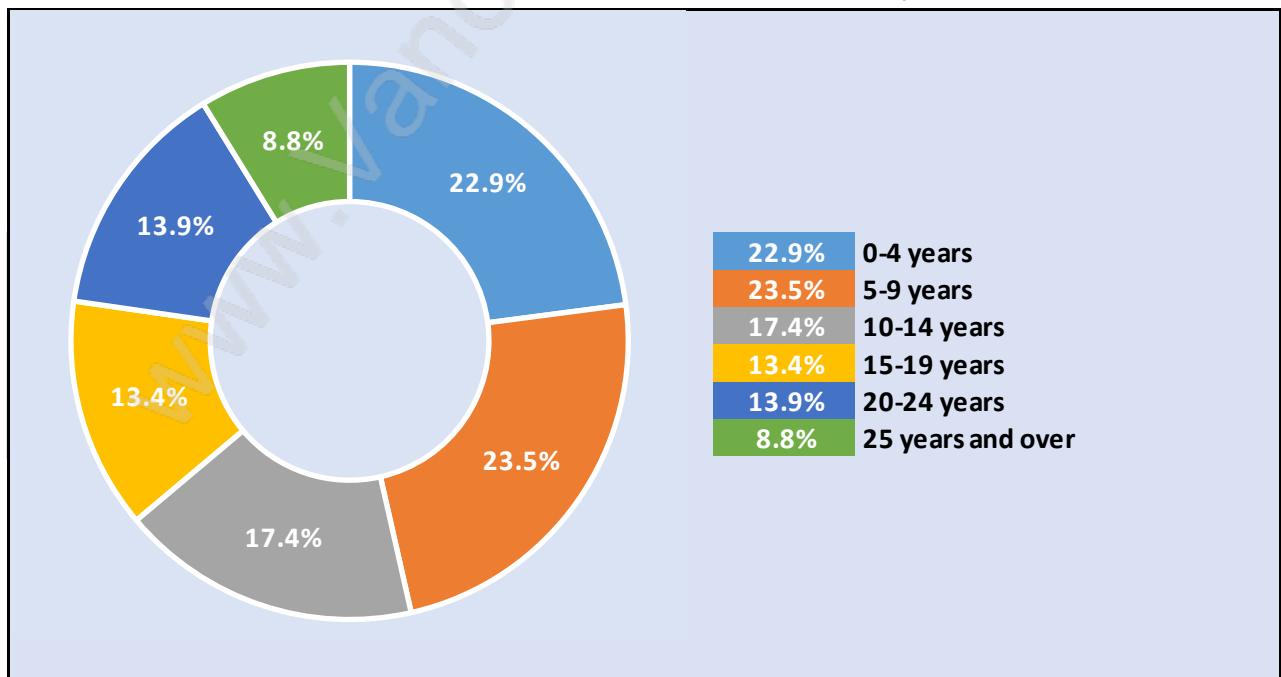

South Meadows

Population Trends in South Meadows

Population by Age in South Meadows

Population Age 15+ by Income Status in South Meadows

Total Population Age 15 - 4,716

Households by Income in South Meadows

Total Number of Households - 2,112 / Average Household Income - \$120,293

Families in South Meadows

Average Persons per Family - 3.2

Children at Home in South Meadows

Total Number of Children at Home - 2,336

Family Structure in South Meadows

Total Number of Families - 1,852 / Average Persons per Family - 3.2

Households by Household Size in South Meadows

Total Number of Households - 2,112

Dwellings in South Meadows