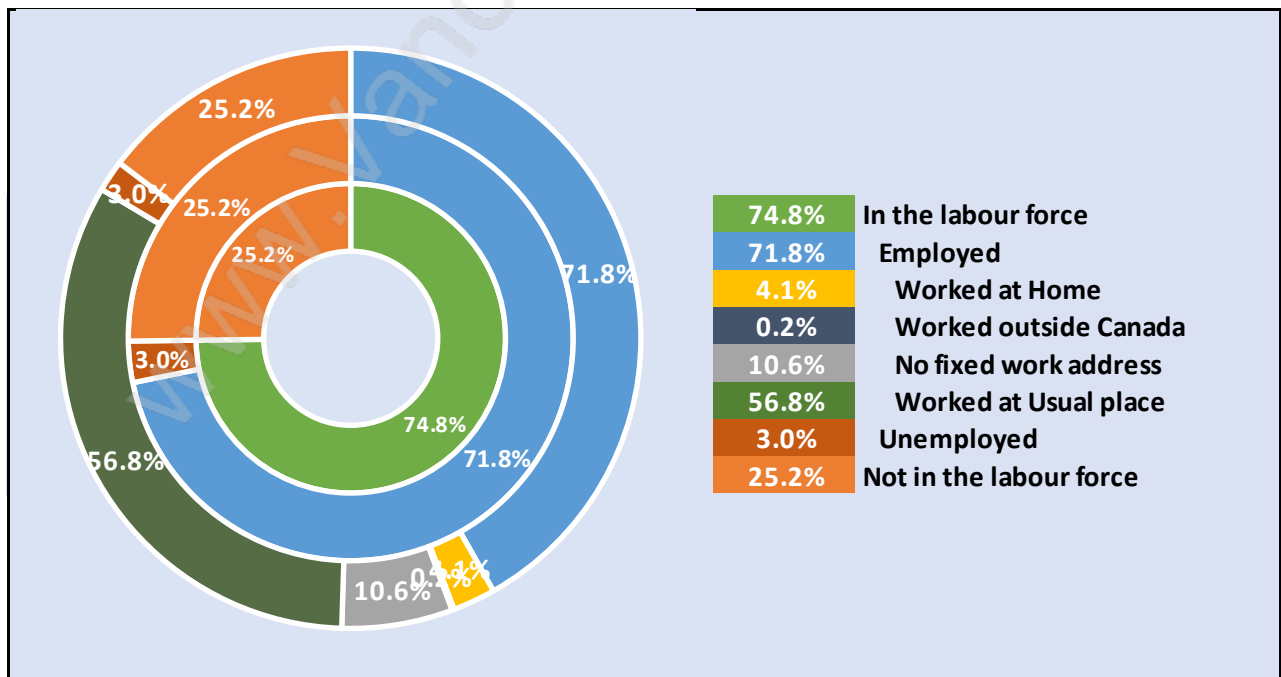

Total Number of Households - 2,112 / Average Household Income - \$120,293

Families in South Meadows

Average Persons per Family - 3.2

Children at Home in South Meadows

Total Number of Children at Home - 2,336

Family Structure in South Meadows

Total Number of Families - 1,852 / Average Persons per Family - 3.2

Households by Household Size in South Meadows

Total Number of Households - 2,112

Dwellings in South Meadows

Population Age 15+ in South Meadows

Labour Force by Occupation in South Meadows

Labour Force Participation in South Meadows

Travel To Work in (from) South Meadows

Occupied Dwellings by Structure Type in South Meadows