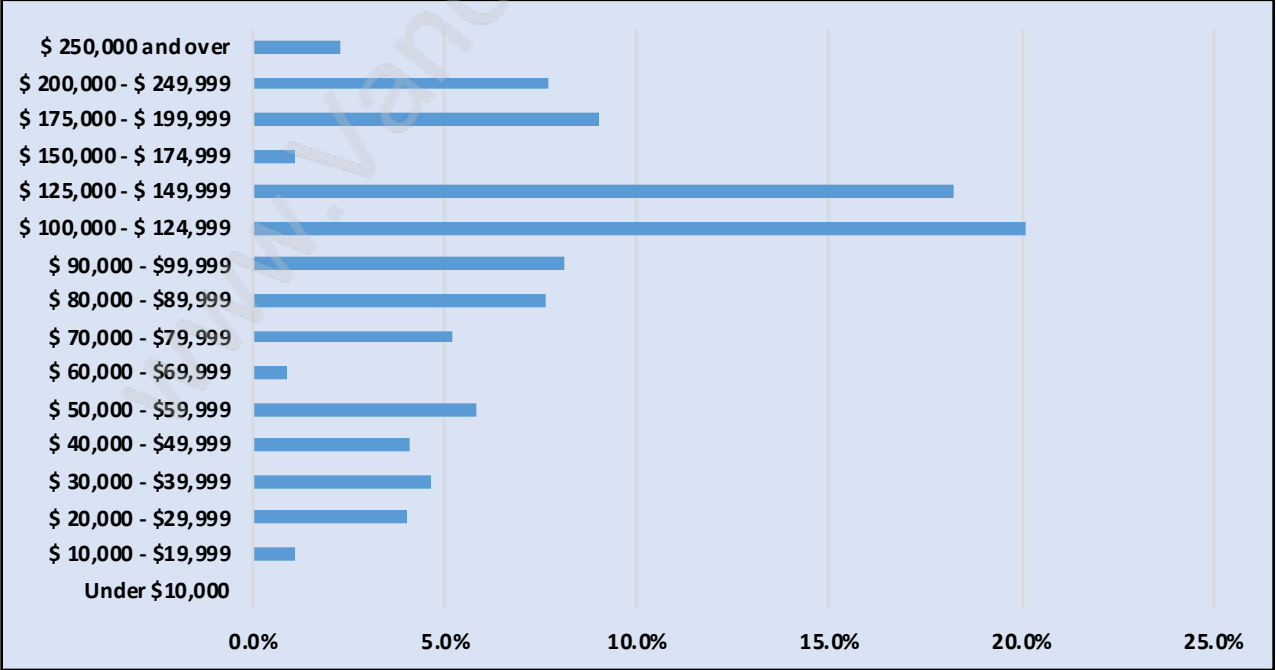

South Meadows

Population Trends in South Meadows

Population by Age in South Meadows

Population Age 15+ by Income Status in South Meadows

Total Population Age 15 - 4,716

Households by Income in South Meadows

Total Number of Households - 2,112 / Average Household Income - \$120,293

Families in South Meadows

Average Persons per Family - 3.2

Children at Home in South Meadows

Total Number of Children at Home - 2,336

Family Structure in South Meadows

Total Number of Families - 1,852 / Average Persons per Family - 3.2

Households by Household Size in South Meadows

Total Number of Households - 2,112

Dwellings in South Meadows