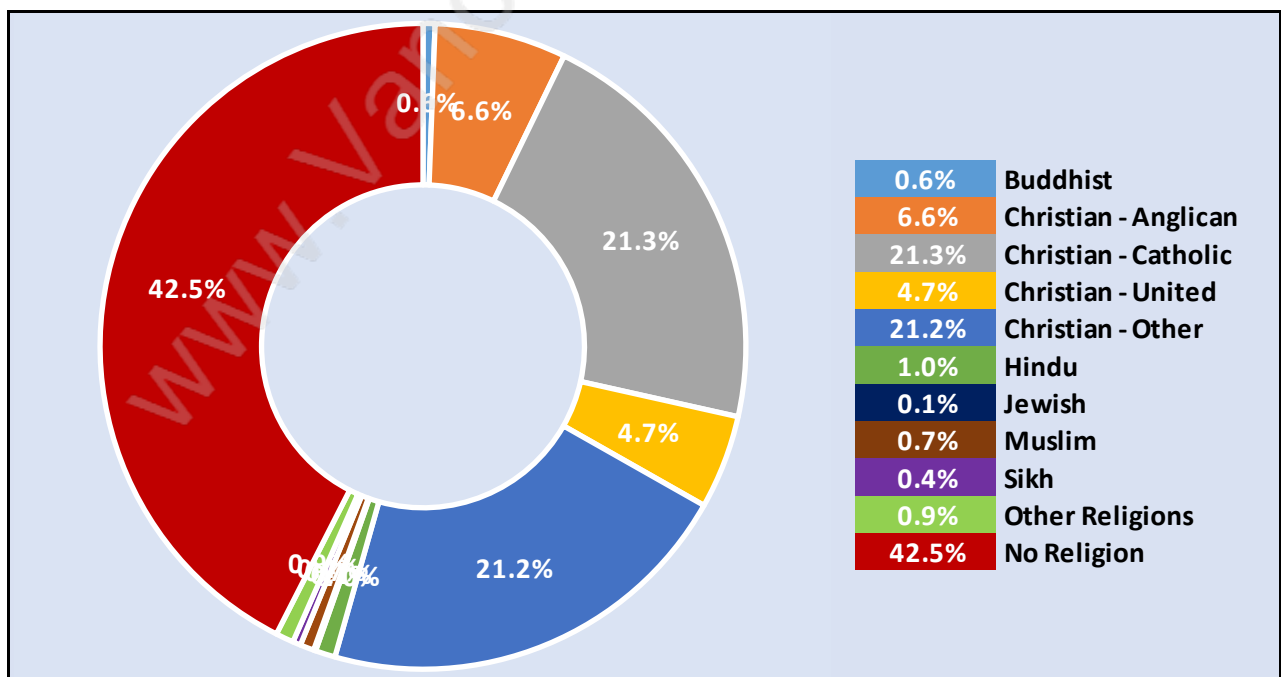

Population Age 15+ in South Meadows

Labour Force by Occupation in South Meadows

Labour Force Participation in South Meadows

Travel To Work in (from) South Meadows

Occupied Dwellings by Structure Type in South Meadows

Dominant Bulding Type - Houses

Private Dwellings by Period of Construction in South Meadows

Dominant Period of Construction - 1961-1980

Population by Religion in South Meadows

Population by Home Languages in South Meadows