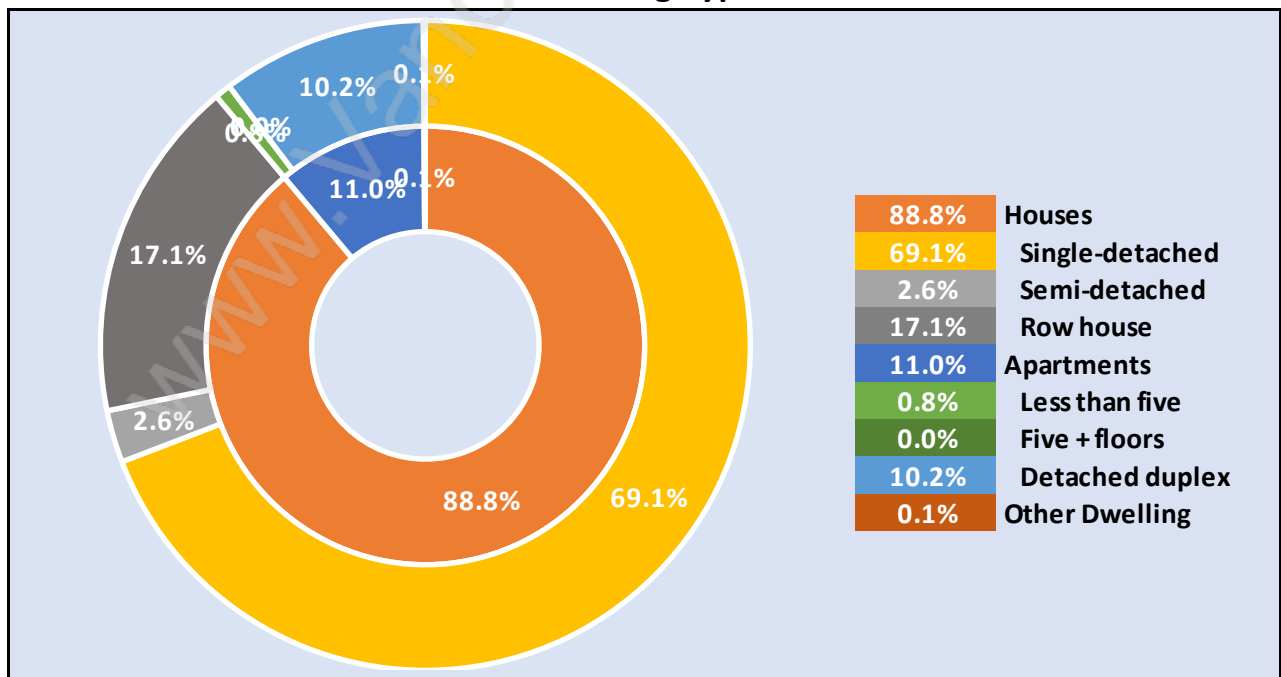

Total Number of Households - 2,112 / Average Household Income - \$120,293

Families in South Meadows

Average Persons per Family - 3.2

Children at Home in South Meadows

Total Number of Children at Home - 2,336

Family Structure in South Meadows

Total Number of Families - 1,852 / Average Persons per Family - 3.2

Households by Household Size in South Meadows

Total Number of Households - 2,112

Dwellings in South Meadows

Population Age 15+ in South Meadows

Labour Force by Occupation in South Meadows

Labour Force Participation in South Meadows

Travel To Work in (from) South Meadows

Occupied Dwellings by Structure Type in South Meadows

Dominant Bulding Type - Houses

Private Dwellings by Period of Construction in South Meadows

Dominant Period of Construction - 1961-1980

Population by Religion in South Meadows

Population by Home Languages in South Meadows