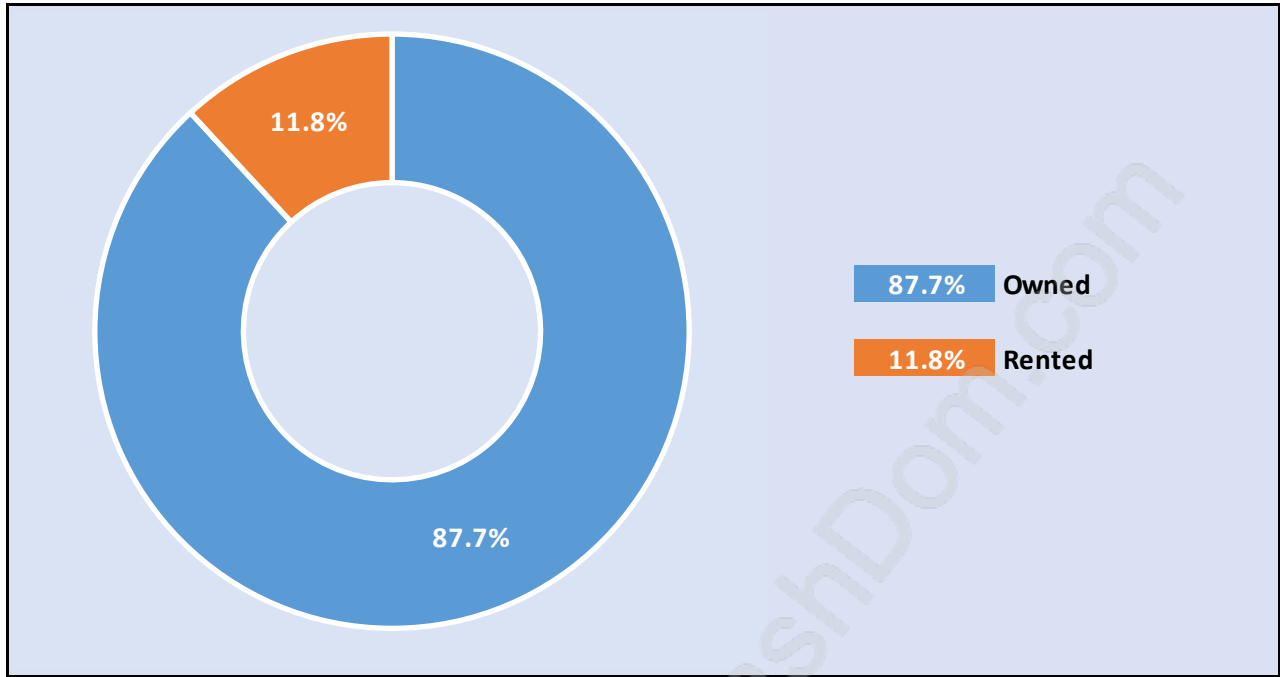

South Meadows

Population Trends in South Meadows

Population by Age in South Meadows

Population Age 15+ by Income Status in South Meadows

Total Population Age 15 - 4,716

Households by Income in South Meadows

Total Number of Households - 2,112 / Average Household Income - \$120,293

Families in South Meadows

Average Persons per Family - 3.2

Children at Home in South Meadows

Total Number of Children at Home - 2,336

Family Structure in South Meadows

Total Number of Families - 1,852 / Average Persons per Family - 3.2

Households by Household Size in South Meadows

Total Number of Households - 2,112

Dwellings in South Meadows

Population Age 15+ in South Meadows

Labour Force by Occupation in South Meadows

Labour Force Participation in South Meadows

Travel To Work in (from) South Meadows

Occupied Dwellings by Structure Type in South Meadows