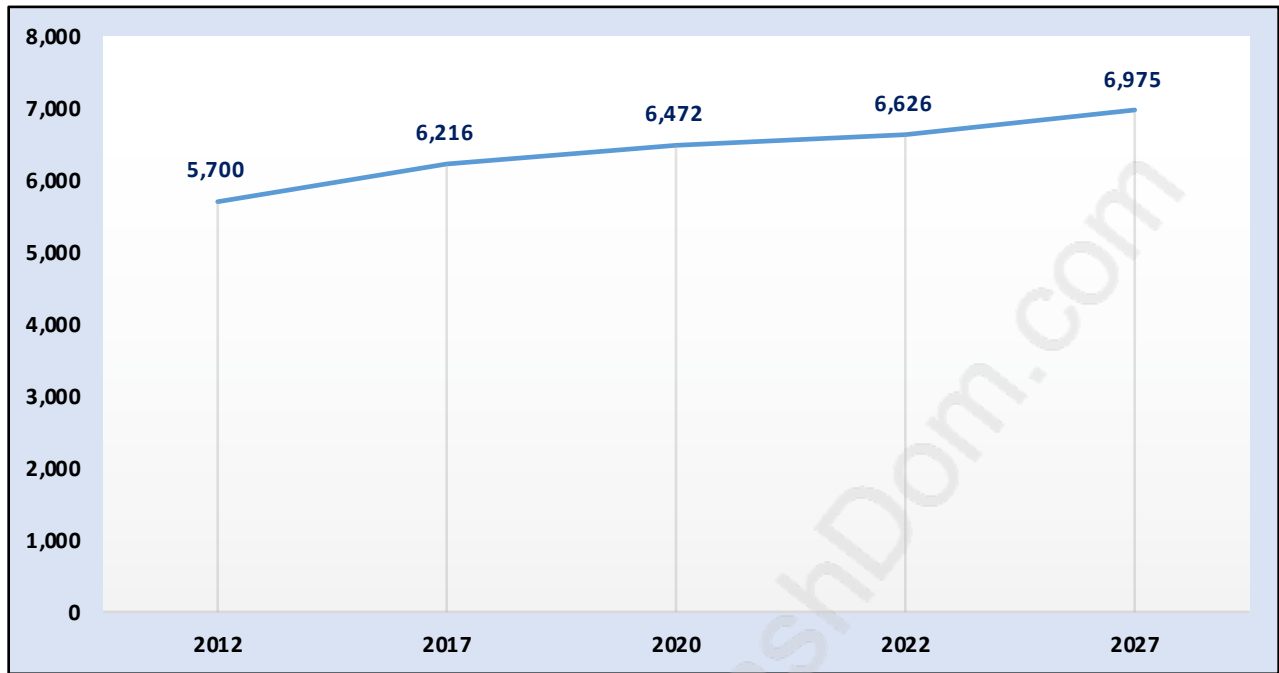

South Meadows

Population Trends in South Meadows

Population by Age in South Meadows

Population Age 15+ by Income Status in South Meadows

Total Population Age 15 - 4,716

Households by Income in South Meadows

Total Number of Households - 2,112 / Average Household Income - \$120,293

Families in South Meadows

Average Persons per Family - 3.2

Children at Home in South Meadows

Total Number of Children at Home - 2,336

Family Structure in South Meadows

Total Number of Families - 1,852 / Average Persons per Family - 3.2

Households by Household Size in South Meadows

Total Number of Households - 2,112

Dwellings in South Meadows