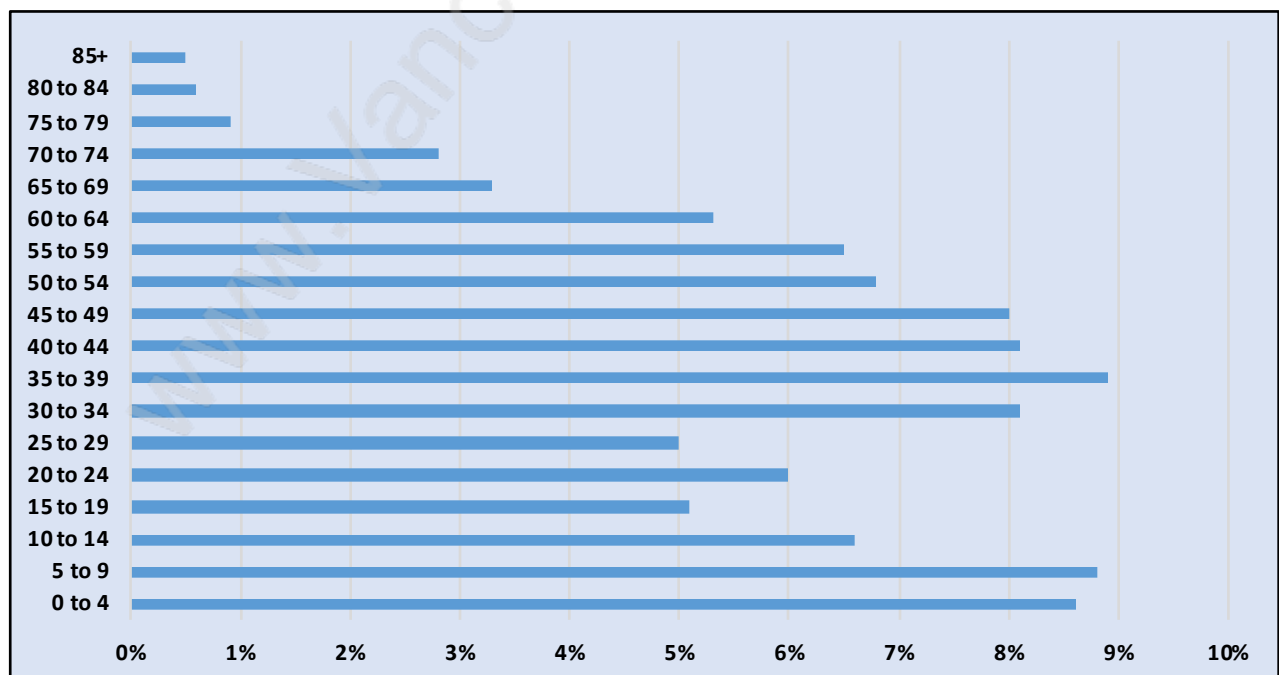

South Meadows

Population Trends in South Meadows

Population by Age in South Meadows

Population Age 15+ by Income Status in South Meadows

Total Population Age 15 - 4,716

Households by Income in South Meadows

Total Number of Households - 2,112 / Average Household Income - \$120,293

Families in South Meadows

Average Persons per Family - 3.2

Children at Home in South Meadows

Total Number of Children at Home - 2,336

Family Structure in South Meadows

Total Number of Families - 1,852 / Average Persons per Family - 3.2

Households by Household Size in South Meadows

Total Number of Households - 2,112

Dwellings in South Meadows