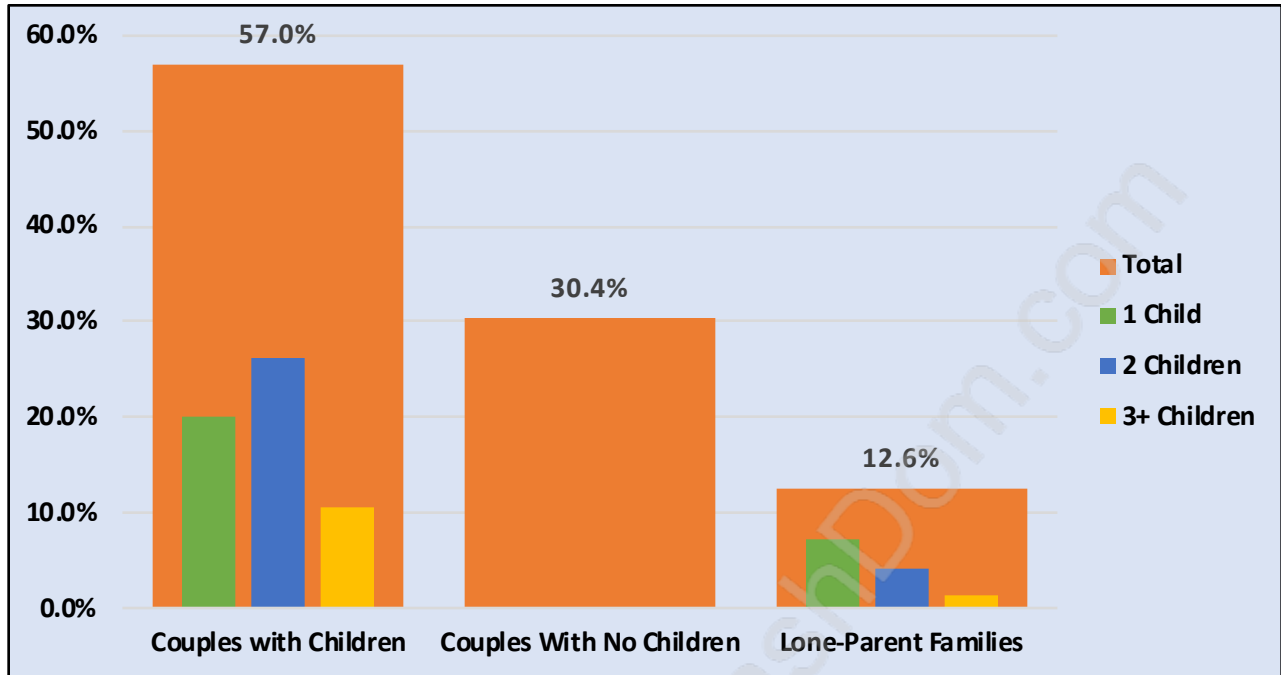

South Meadows

Population Trends in South Meadows

Population by Age in South Meadows

Population Age 15+ by Income Status in South Meadows

Total Population Age 15 - 4,716

Households by Income in South Meadows

Total Number of Households - 2,112 / Average Household Income - \$120,293

Families in South Meadows

Average Persons per Family - 3.2

Children at Home in South Meadows

Total Number of Children at Home - 2,336

Family Structure in South Meadows

Total Number of Families - 1,852 / Average Persons per Family - 3.2

Households by Household Size in South Meadows

Total Number of Households - 2,112

Dwellings in South Meadows