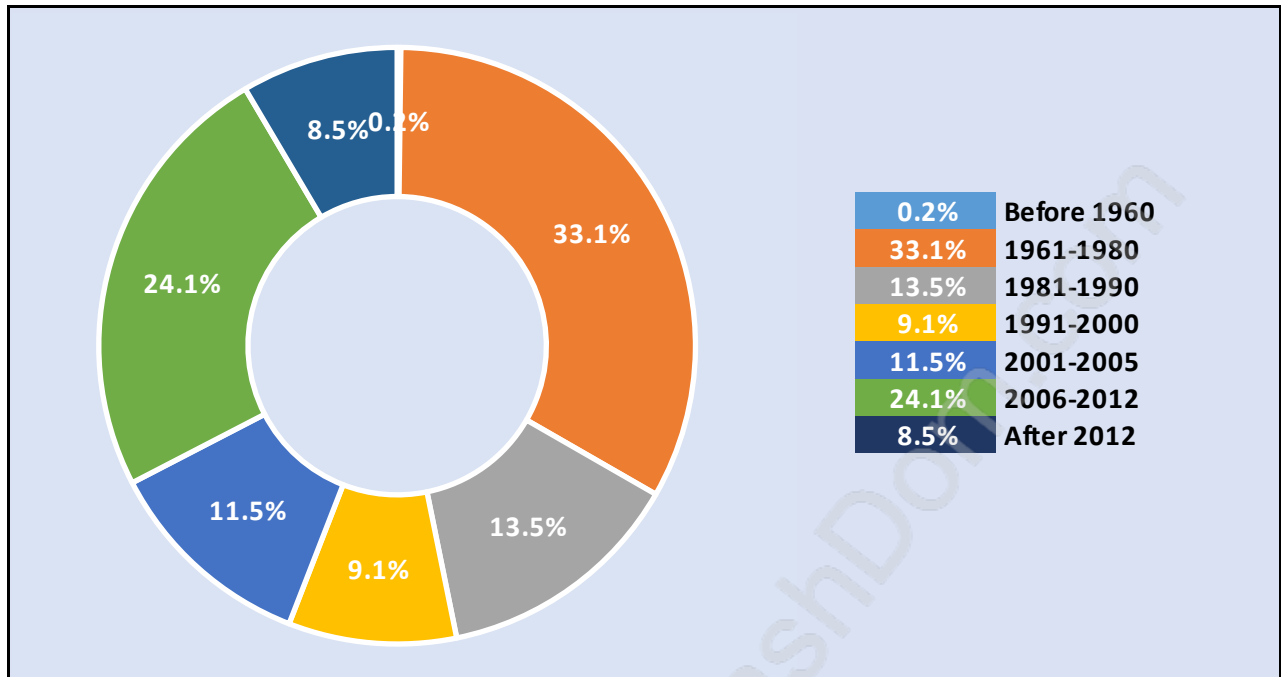

South Meadows

Population Trends in South Meadows

Population by Age in South Meadows

Population Age 15+ by Income Status in South Meadows

Total Population Age 15 - 4,716

Households by Income in South Meadows

Population Age 15+ in South Meadows

Labour Force by Occupation in South Meadows

Labour Force Participation in South Meadows

Travel To Work in (from) South Meadows

Occupied Dwellings by Structure Type in South Meadows

Dominant Bulding Type - Houses

Private Dwellings by Period of Construction in South Meadows

Dominant Period of Construction - 1961-1980

Population by Religion in South Meadows

Population by Home Languages in South Meadows