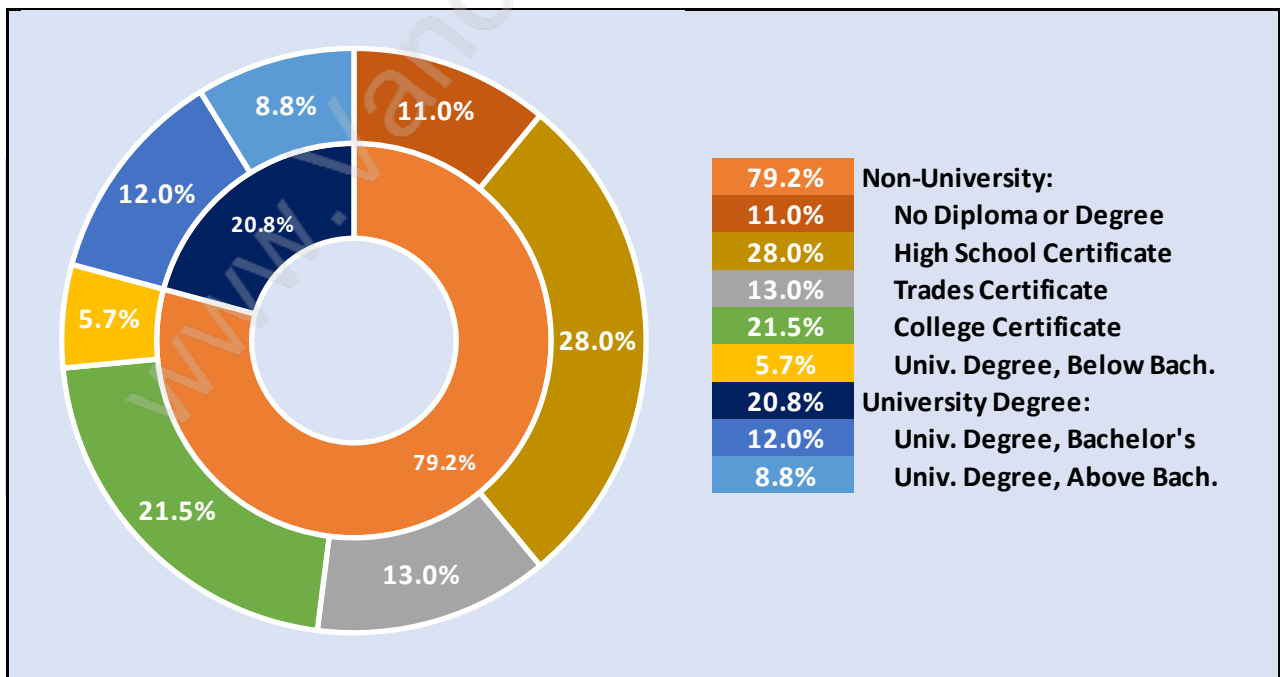

South Meadows

Population Trends in South Meadows

Population by Age in South Meadows

Population Age 15+ by Income Status in South Meadows

Total Population Age 15 - 4,716

Households by Income in South Meadows

Total Number of Households - 2,112 / Average Household Income - \$120,293

Families in South Meadows

Average Persons per Family - 3.2

Children at Home in South Meadows

Total Number of Children at Home - 2,336

Family Structure in South Meadows

Total Number of Families - 1,852 / Average Persons per Family - 3.2

Households by Household Size in South Meadows

Total Number of Households - 2,112

Dwellings in South Meadows

Population Age 15+ in South Meadows

Labour Force by Occupation in South Meadows

Labour Force Participation in South Meadows

Travel To Work in (from) South Meadows

Occupied Dwellings by Structure Type in South Meadows