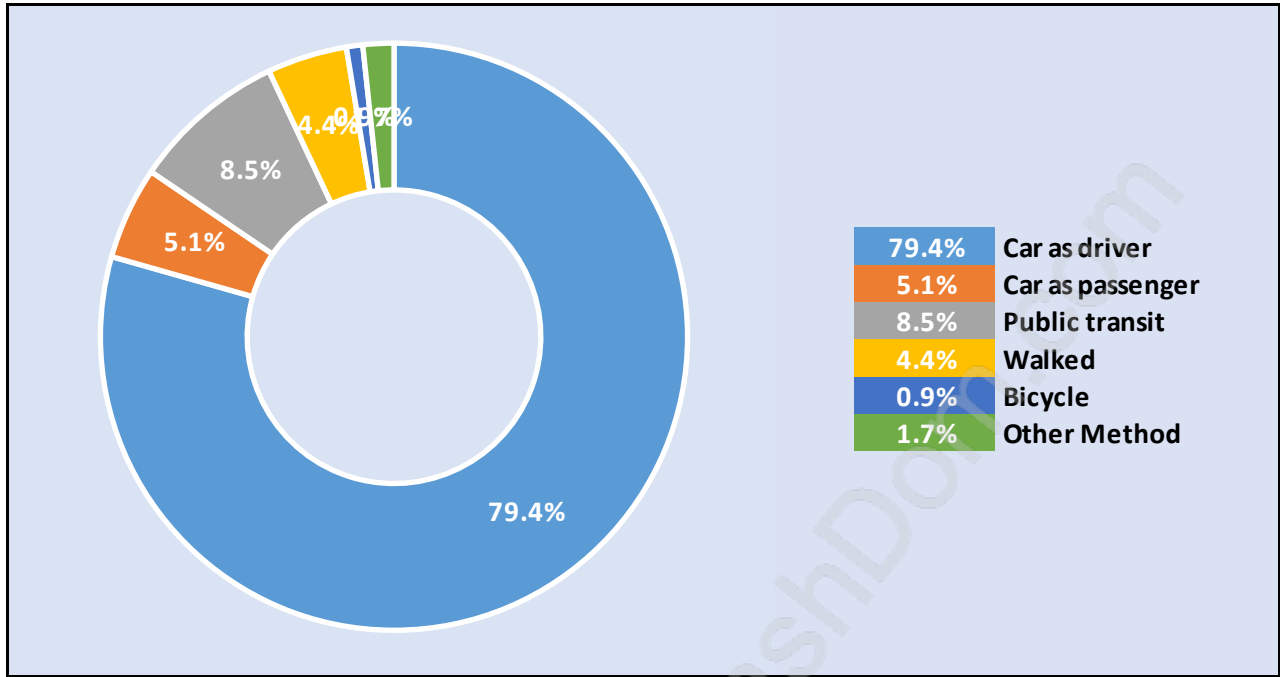

Travel To Work in (from) White Rock / South Surrey