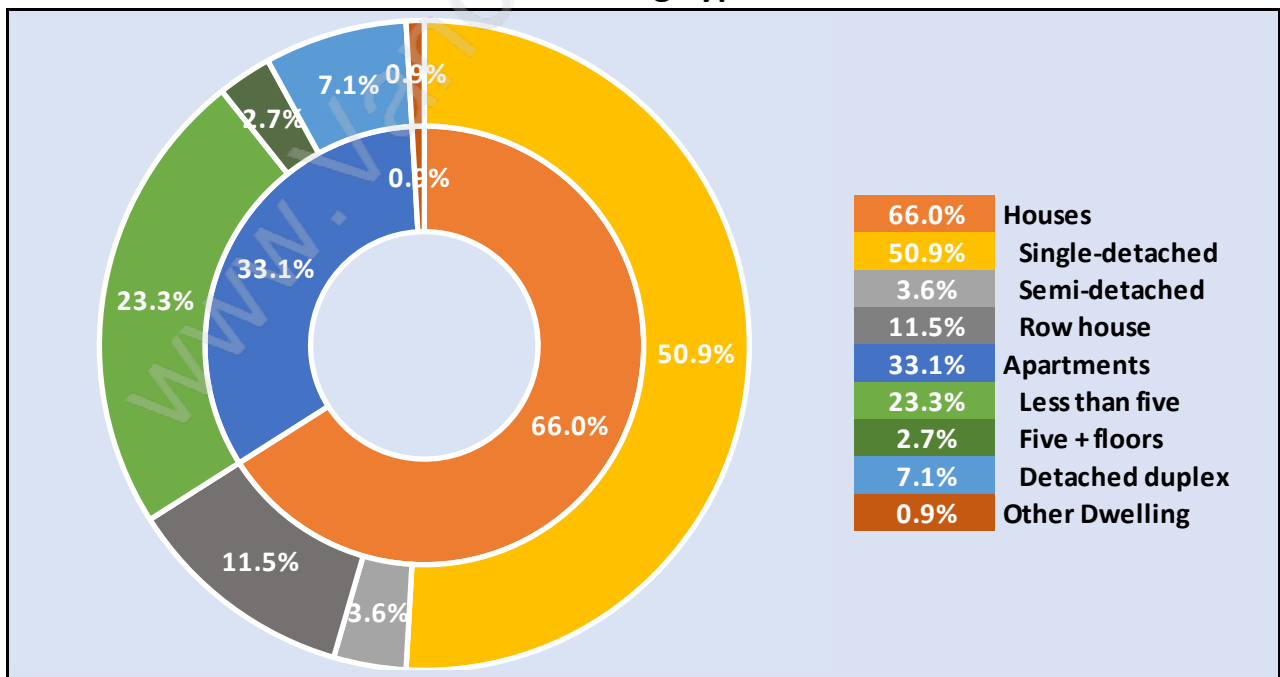

Occupied Dwellings by Structure Type in White Rock / South Surrey

Dominant Bulding Type - Houses