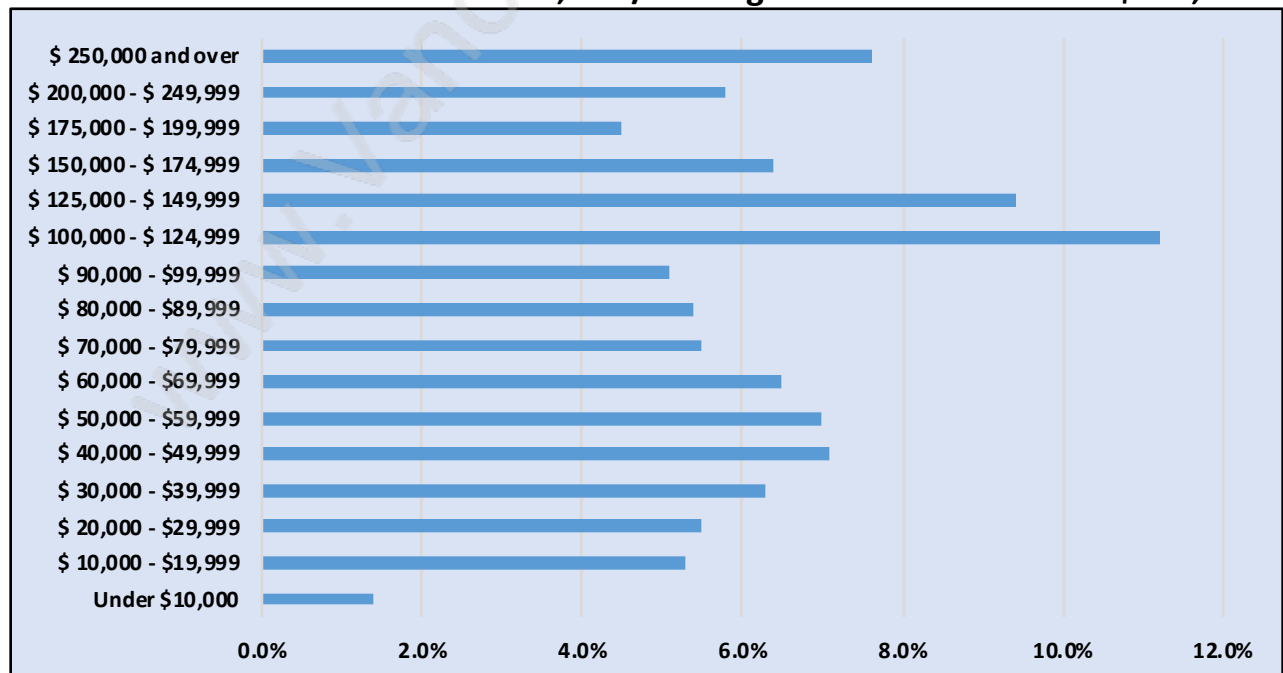

Households by Income in White Rock / South Surrey

Total Number of Households - 39,485 / Average Household Income - $121,040