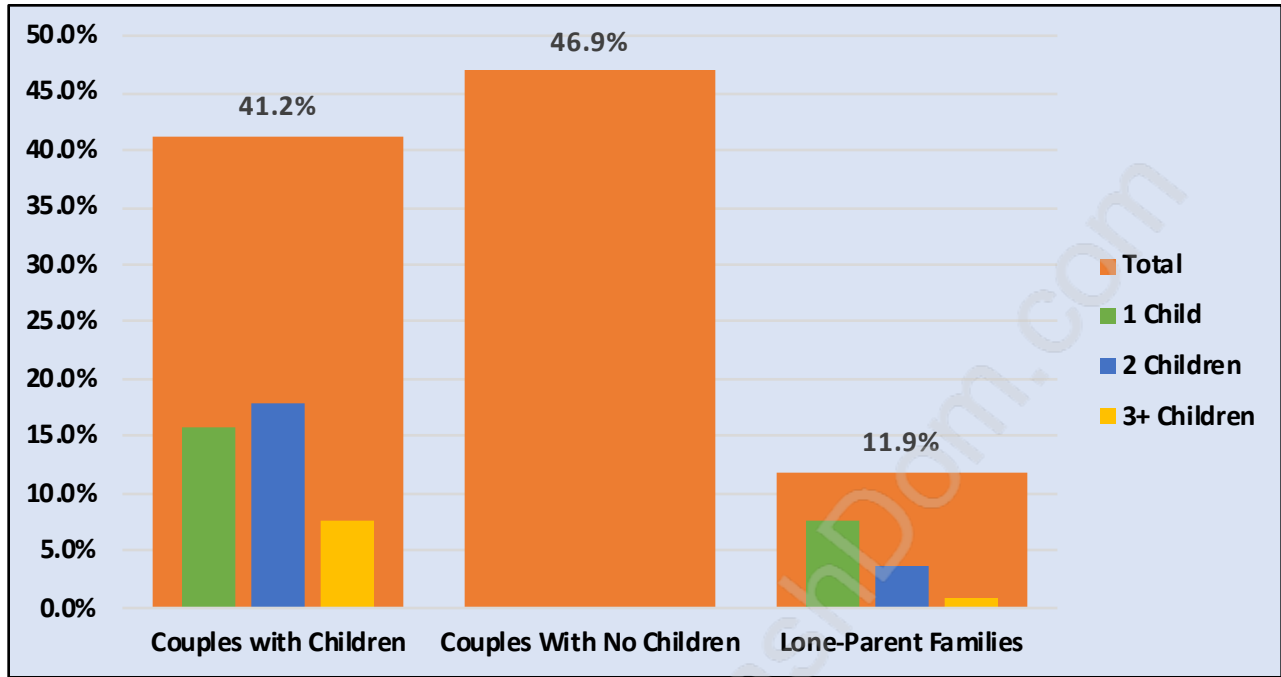

Family Structure in White Rock / South Surrey

Total Number of Families - 26,489 / Average Persons per Family - 2.9