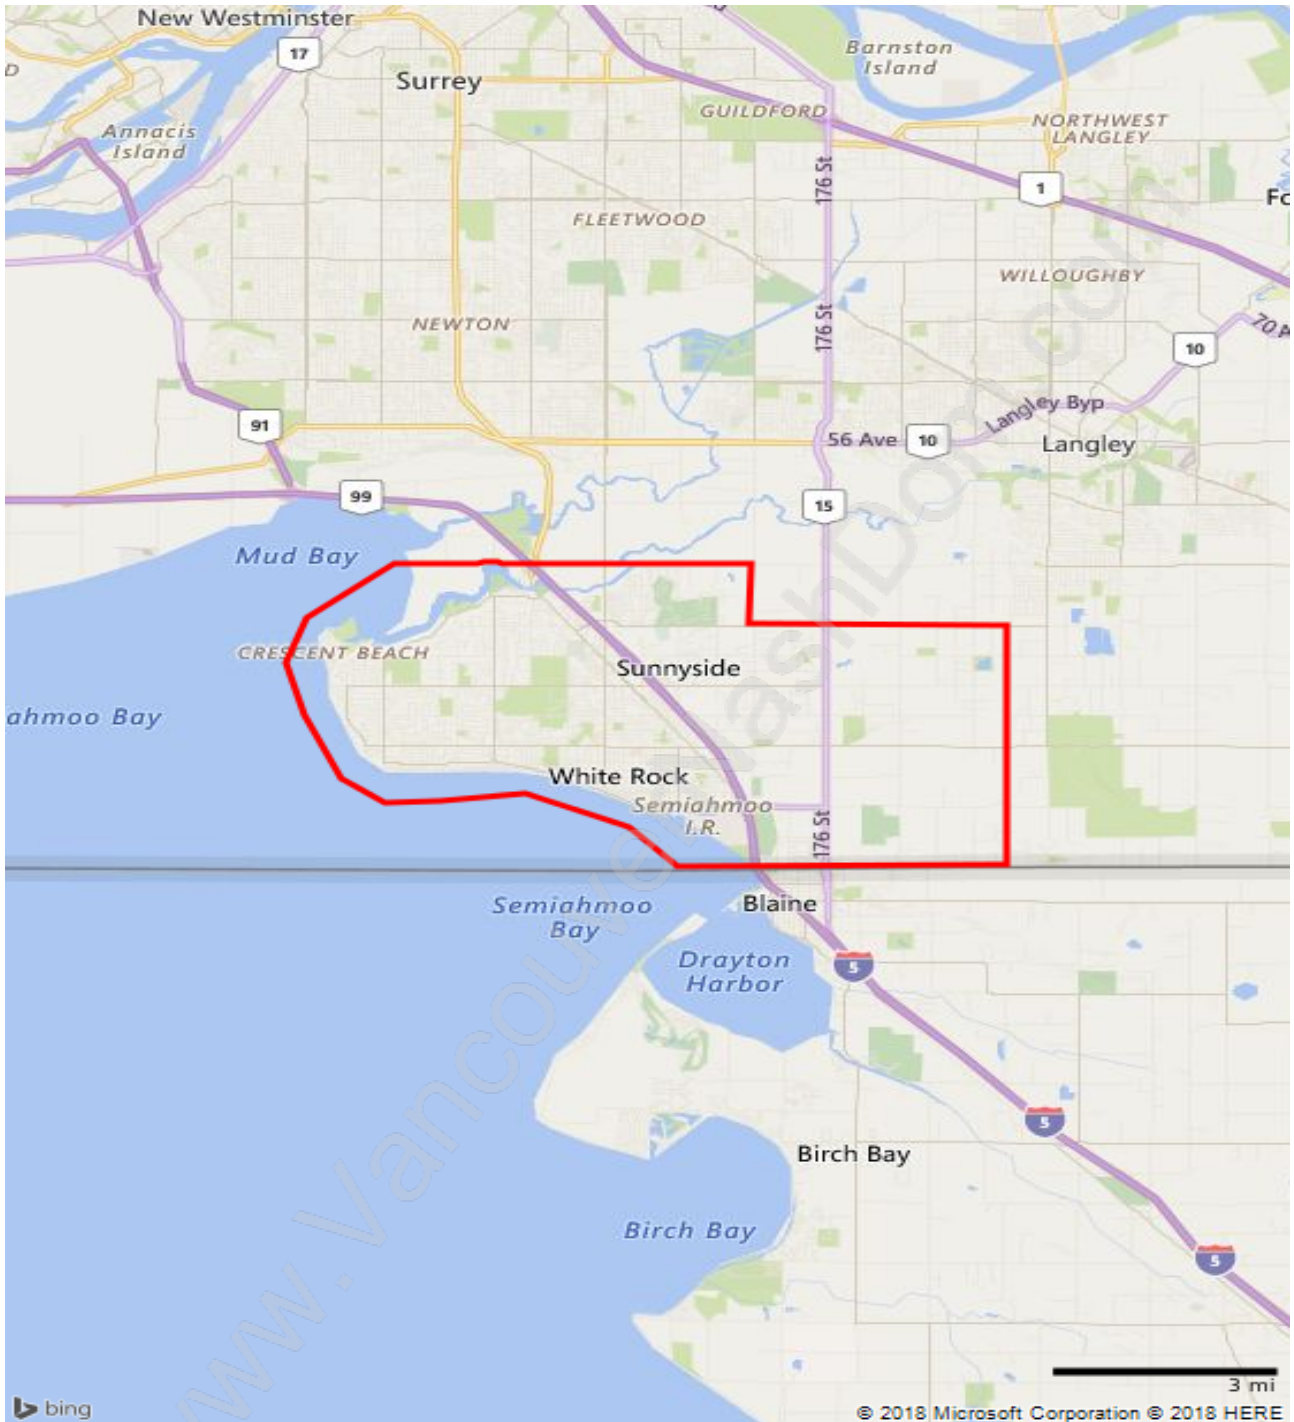

# White Rock / South Surrey

## Population Trends in White Rock / South Surrey

# Population Age 15+ by Income Status in White Rock / South Surrey

Total Population Age 15 - 81,464