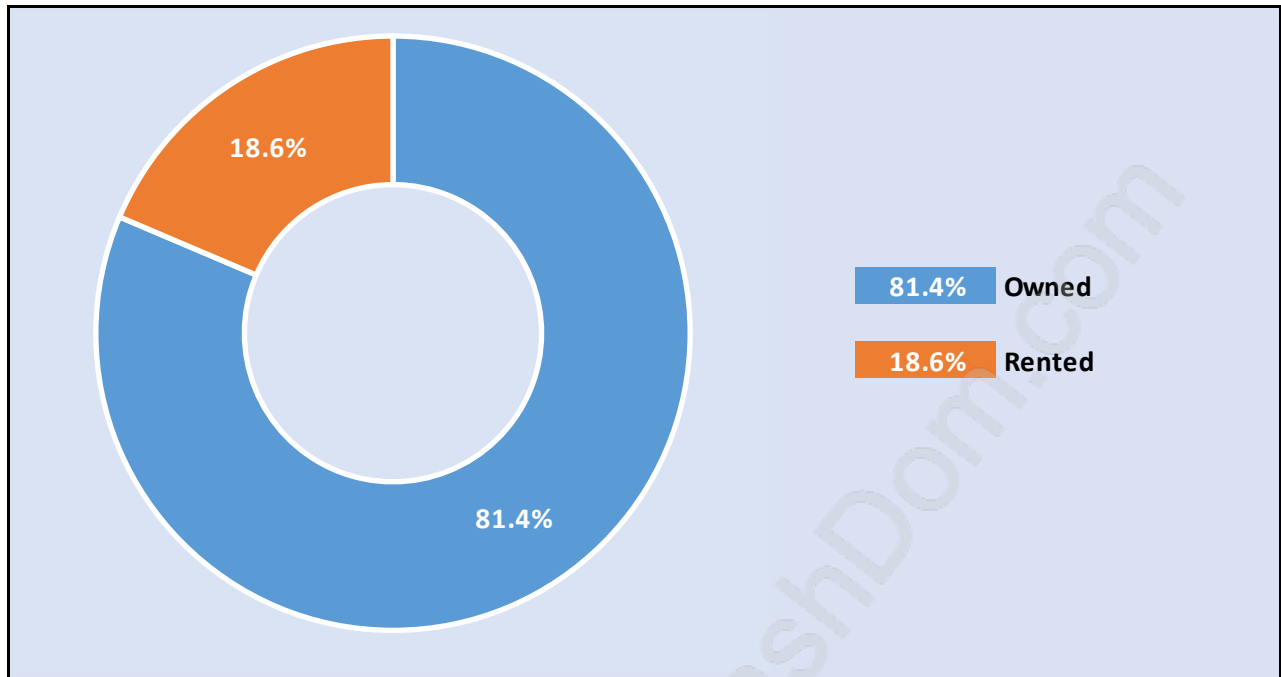

Dwellings in White Rock / South Surrey