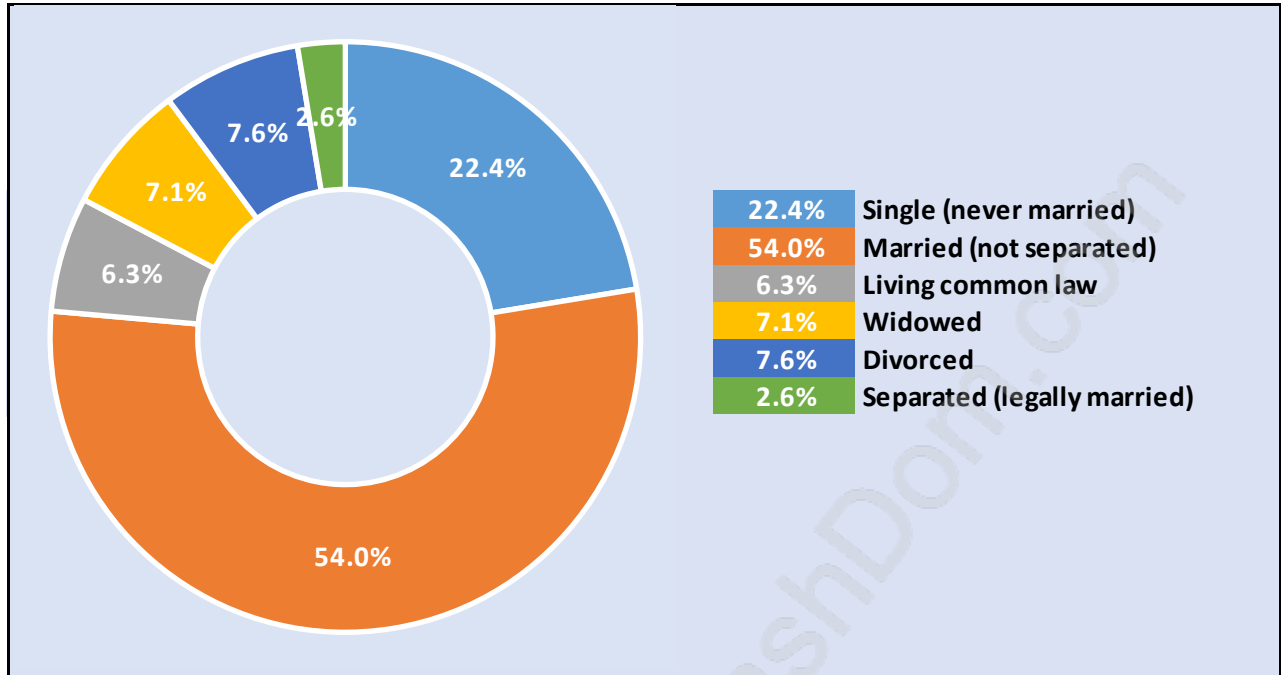

Families in White Rock / South Surrey

Average Persons per Family - 2.9