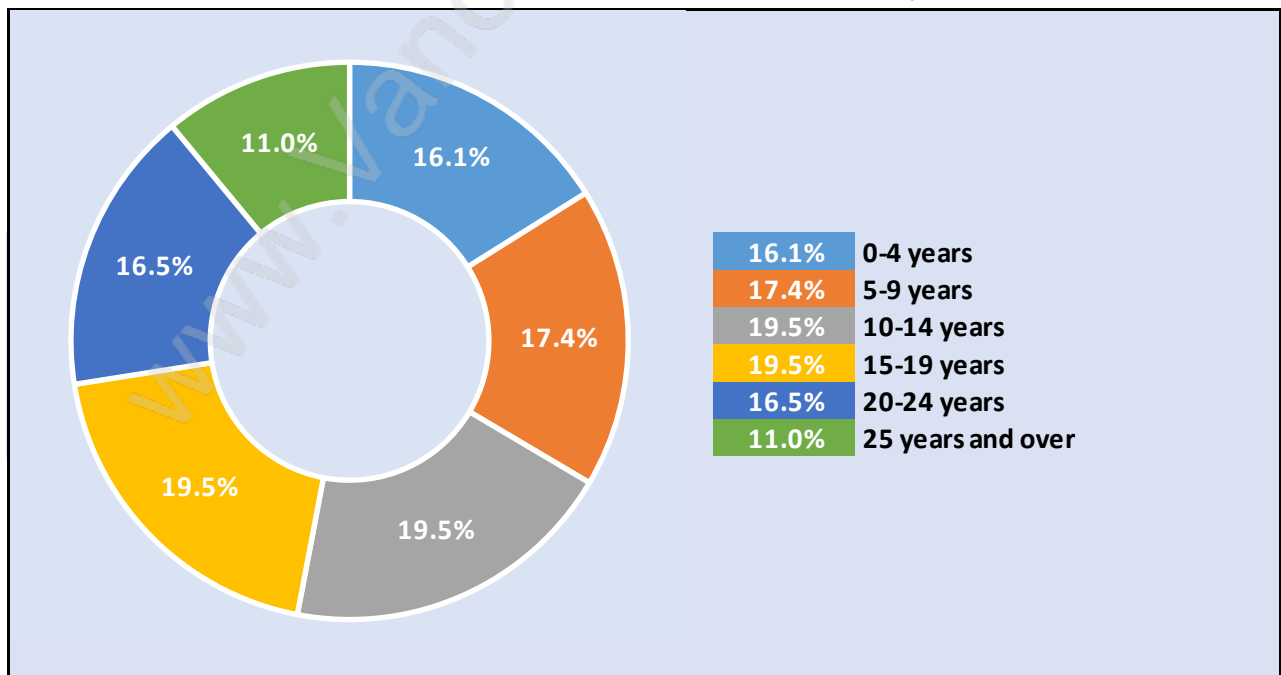

Children at Home in White Rock / South Surrey

Total Number of Children at Home - 24,904