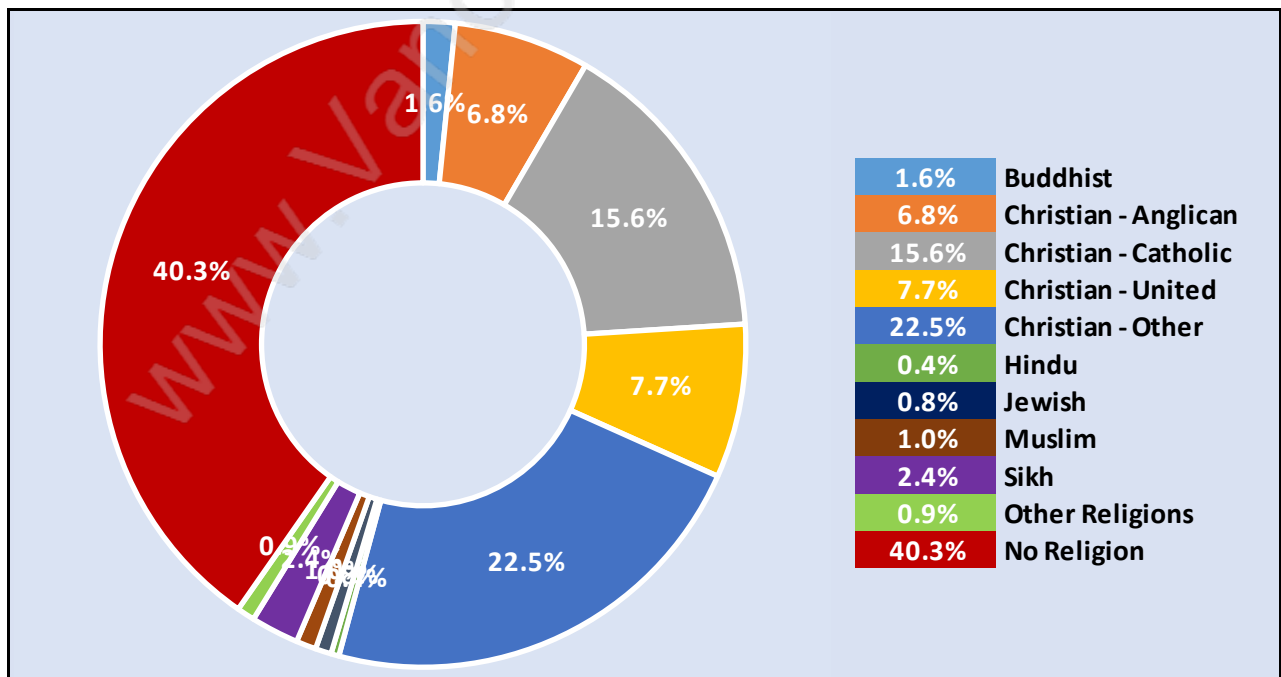

### Dominant Bulding Type - Houses

**Private Dwellings by Period of Construction in White Rock / South Surrey**  
**Dominant Period of Construction - 1981-1990**

**Population by Religion in White Rock / South Surrey**