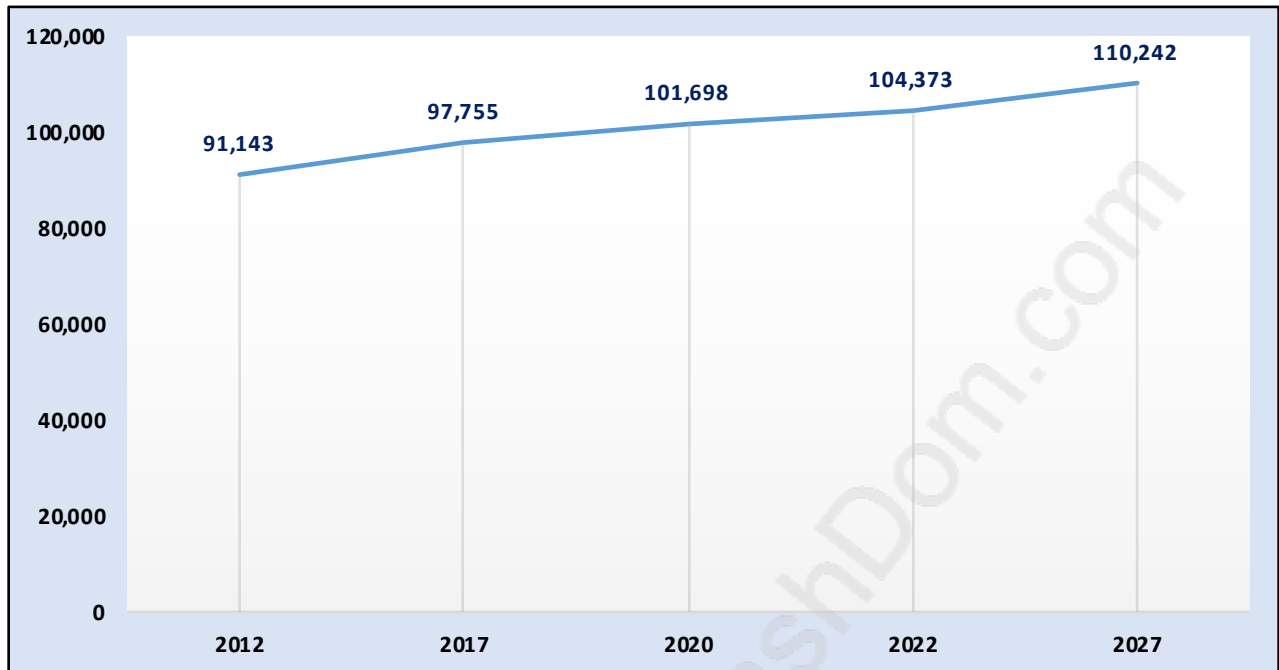

## Population Trends in White Rock / South Surrey

# Population Age 15+ by Income Status in White Rock / South Surrey

Total Population Age 15 - 81,464