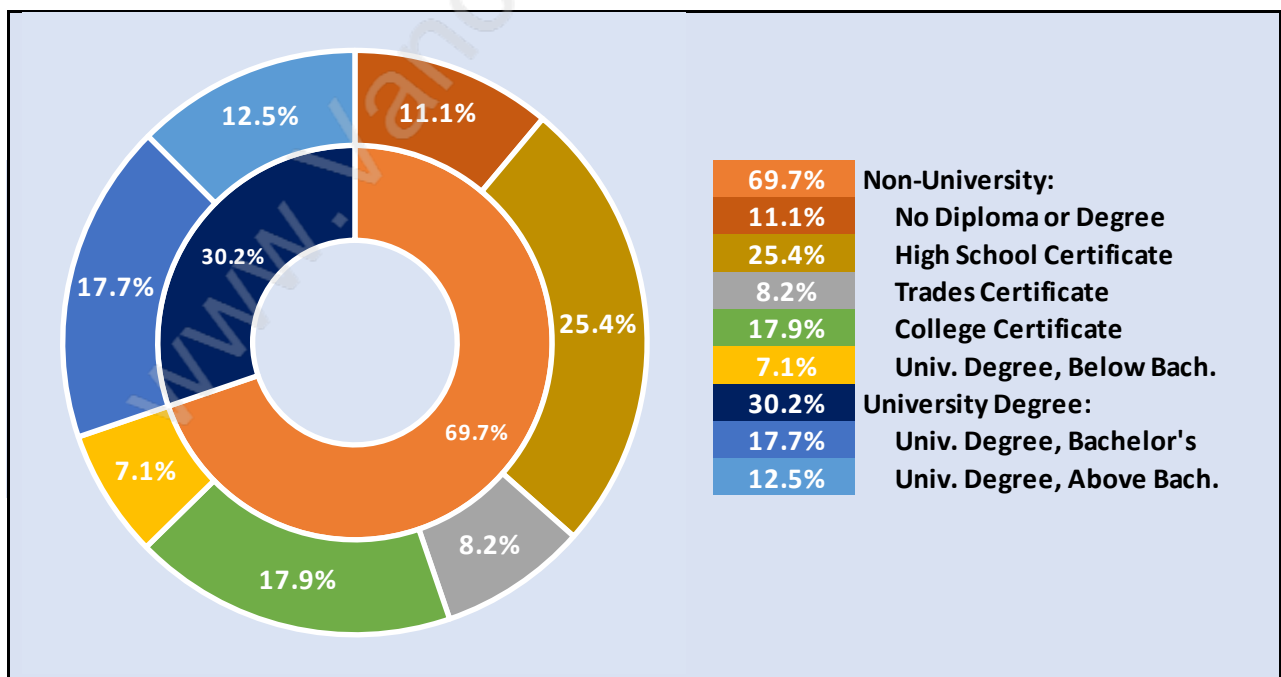

## Population Age 15+ in White Rock / South Surrey