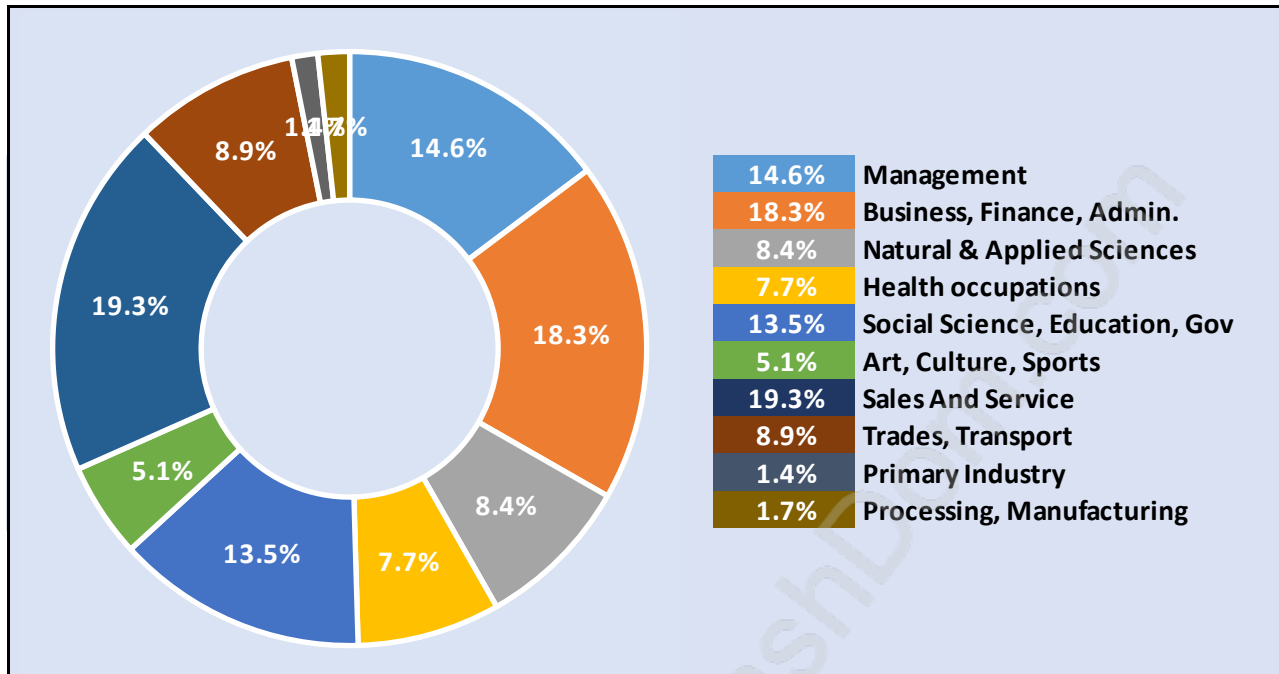

Labour Force by Occupation in White Rock / South Surrey