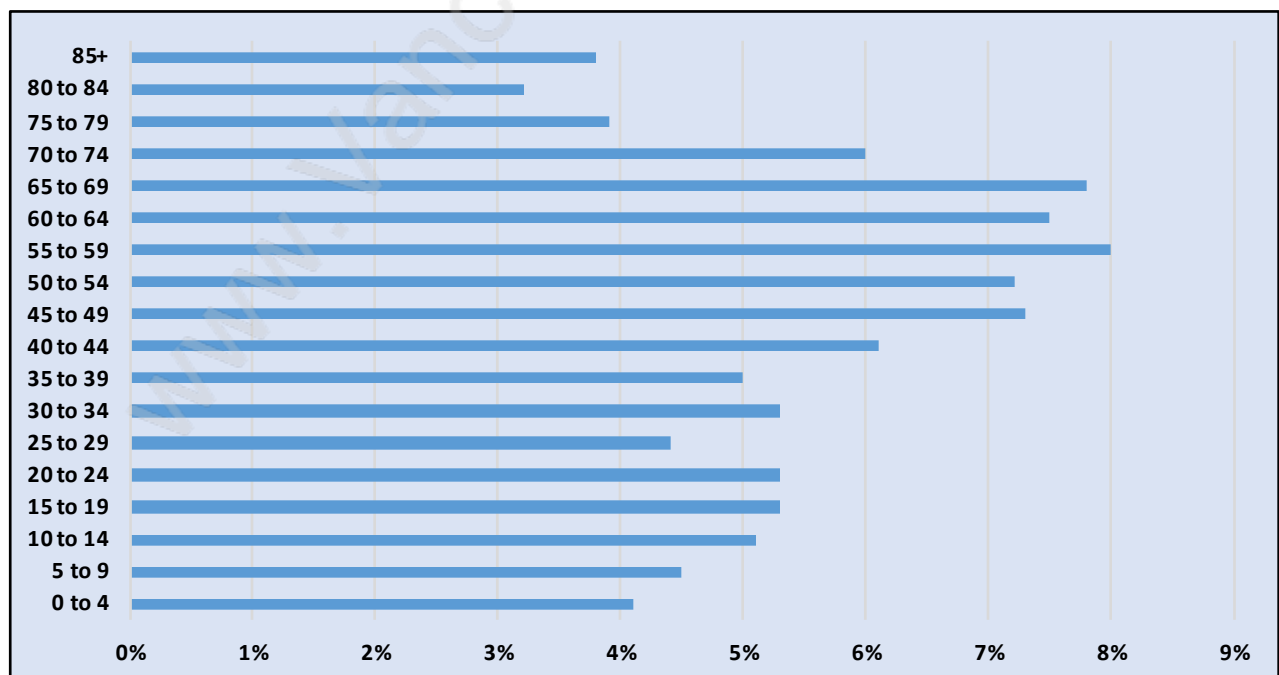

## Population Trends in White Rock / South Surrey

## Population by Age in White Rock / South Surrey

# Population Age 15+ by Income Status in White Rock / South Surrey

Total Population Age 15 - 81,464