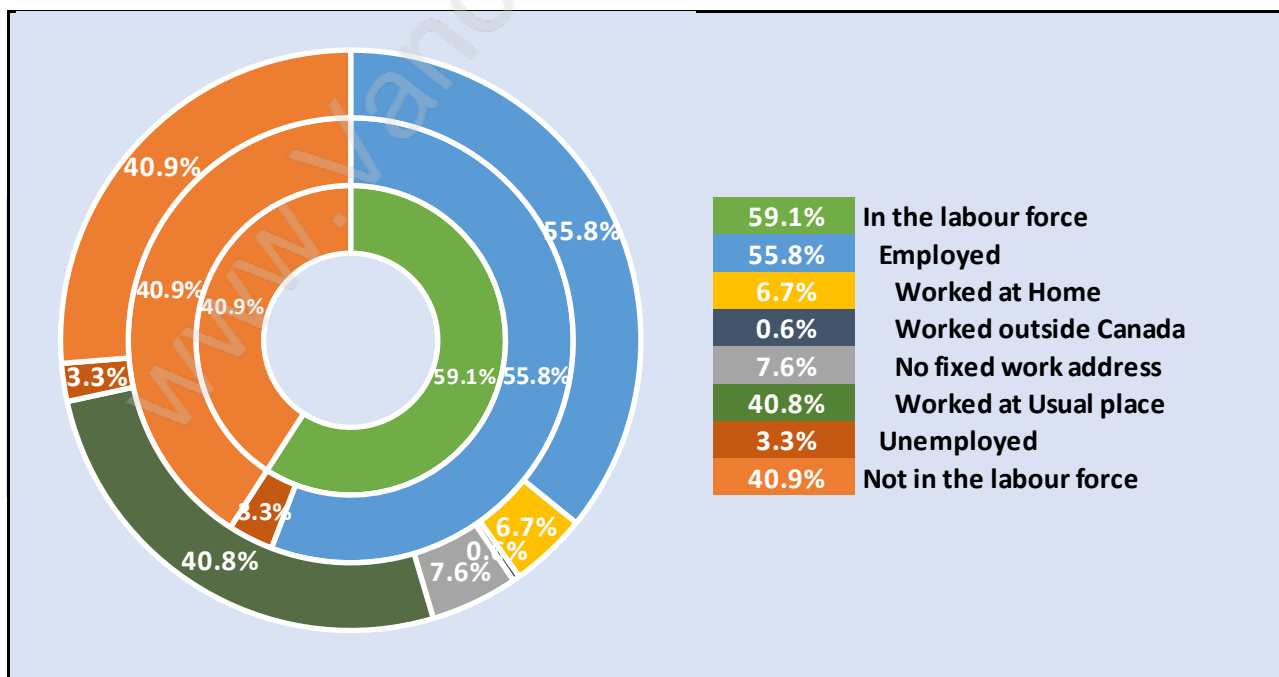

Labour Force Participation in White Rock / South Surrey