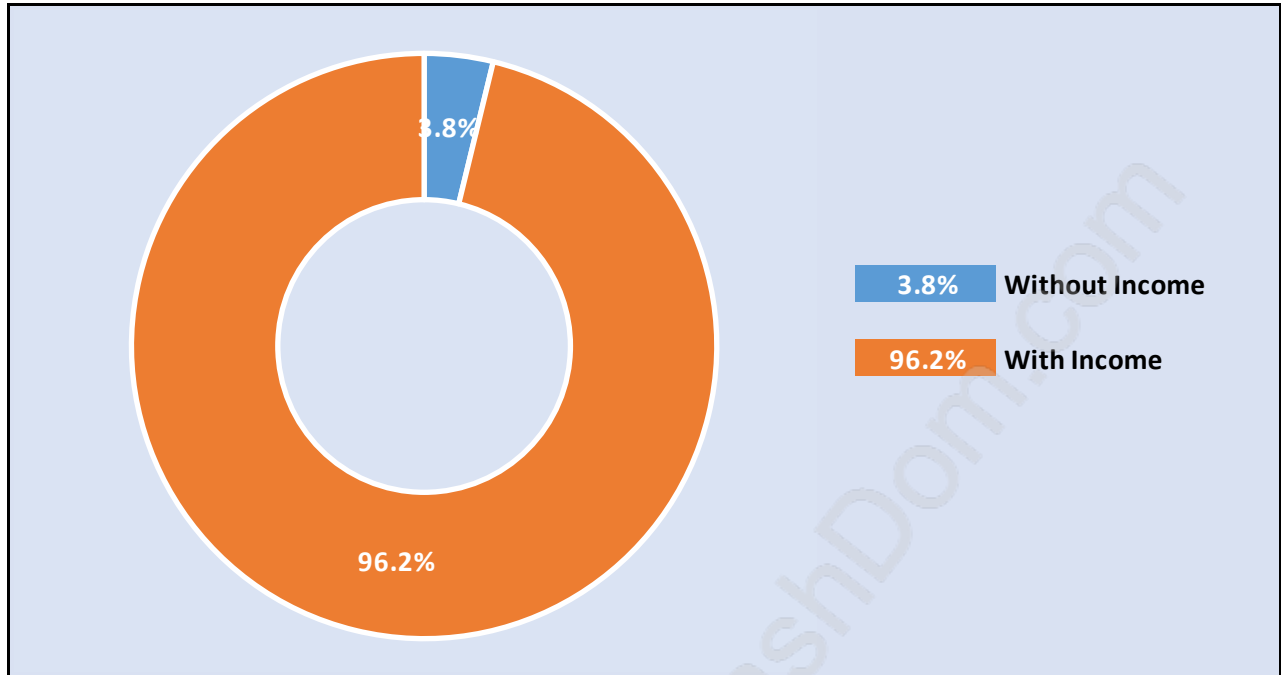

## Population Trends in White Rock / South Surrey

## Population by Age in White Rock / South Surrey

# Population Age 15+ by Income Status in White Rock / South Surrey

Total Population Age 15 - 81,464