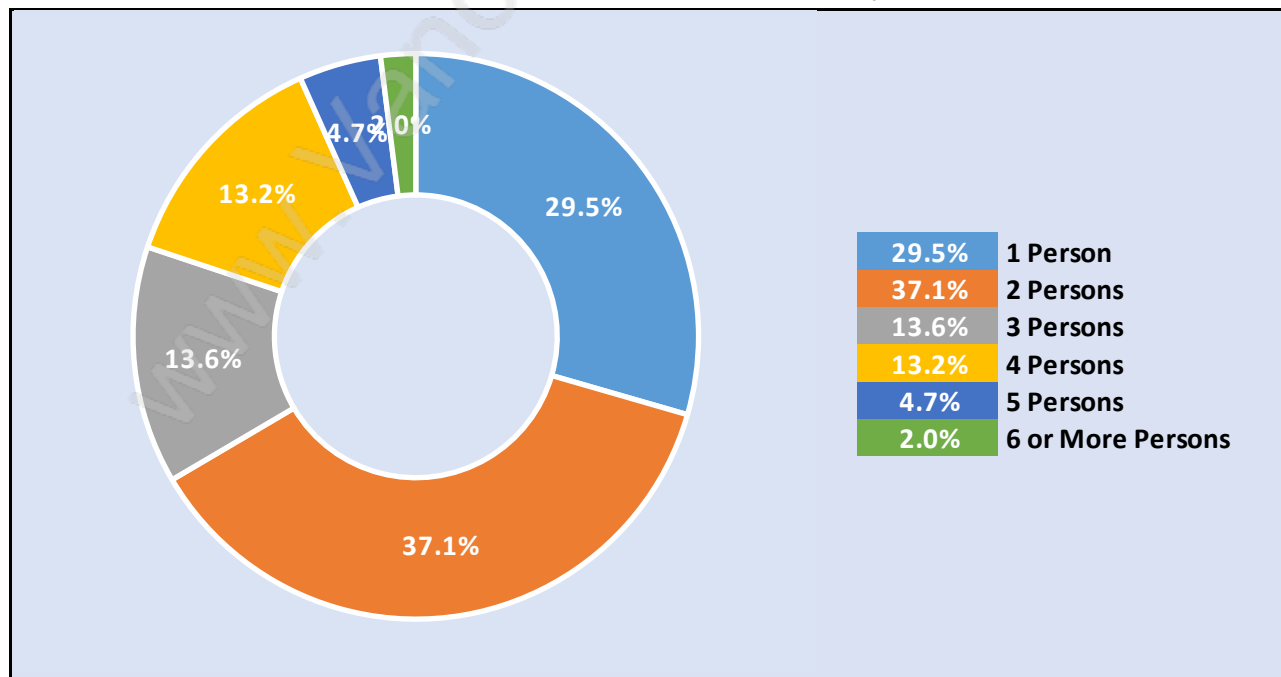

Households by Household Size in White Rock / South Surrey

Total Number of Households - 39,485