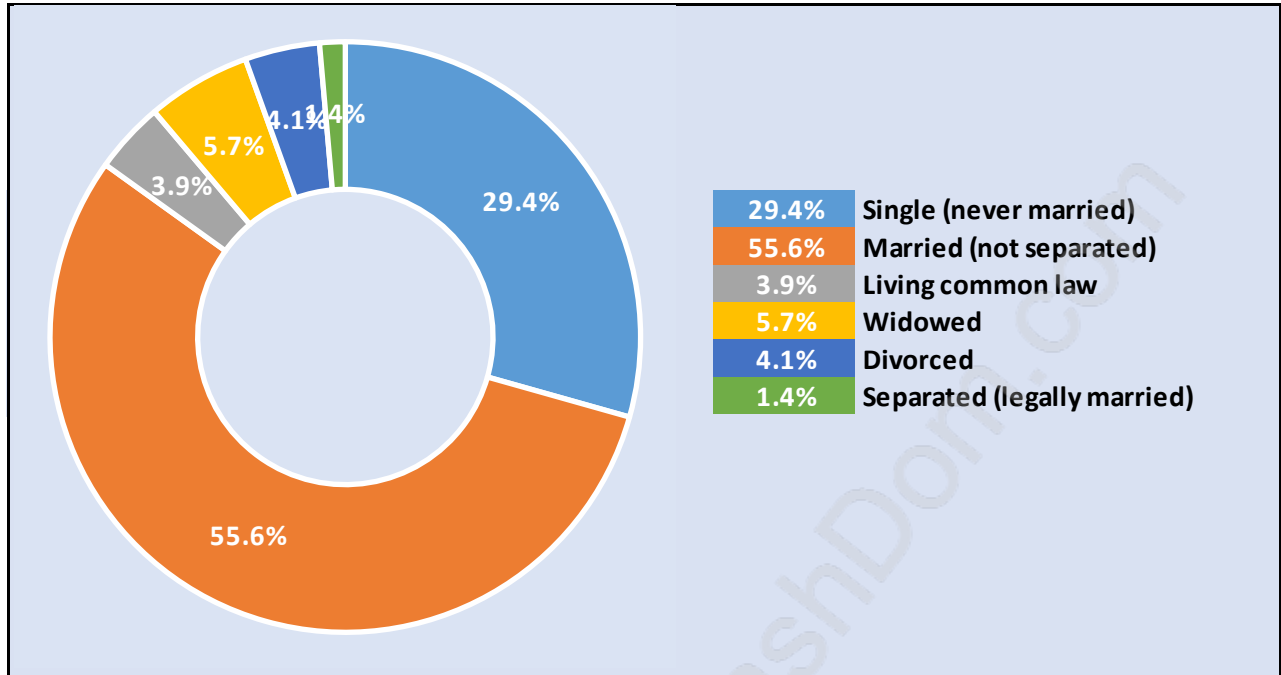

Southlands

Population Trends in Southlands

Population by Age in Southlands

Population Age 15+ by Income Status in Southlands

Total Population Age 15 - 4,828

Households by Income in Southlands

Total Number of Households - 1,968 / Average Household Income - \$225,101

Families in Southlands

Average Persons per Family - 3.2

Children at Home in Southlands

Total Number of Children at Home - 1,932

Family Structure in Southlands

Total Number of Families - 1,590 / Average Persons per Family - 3.2

Households by Household Size in Southlands

Total Number of Households - 1,968

Dwellings in Southlands

Population Age 15+ in Southlands

Labour Force by Occupation in Southlands

Labour Force Participation in Southlands