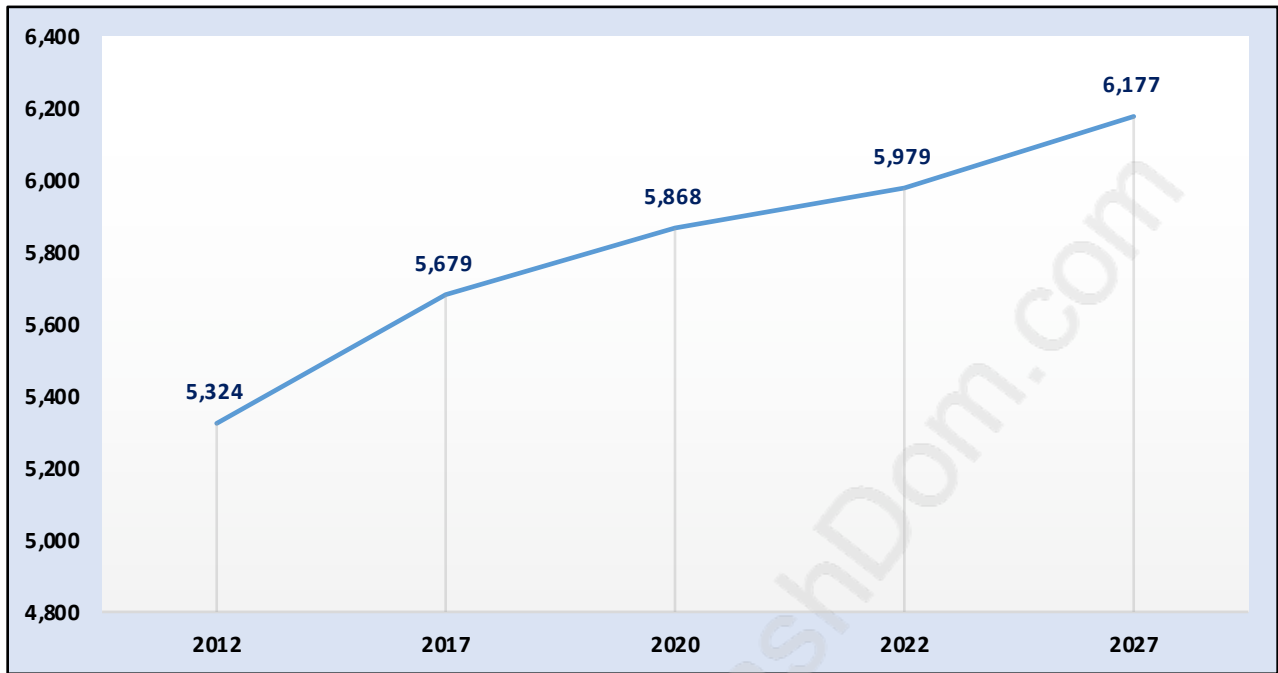

Southlands

Population Trends in Southlands

Population by Age in Southlands

Population Age 15+ by Income Status in Southlands

Total Population Age 15 - 4,828

Households by Income in Southlands

Total Number of Households - 1,968 / Average Household Income - \$225,101

Families in Southlands

Average Persons per Family - 3.2

Children at Home in Southlands

Total Number of Children at Home - 1,932

Family Structure in Southlands

Total Number of Families - 1,590 / Average Persons per Family - 3.2