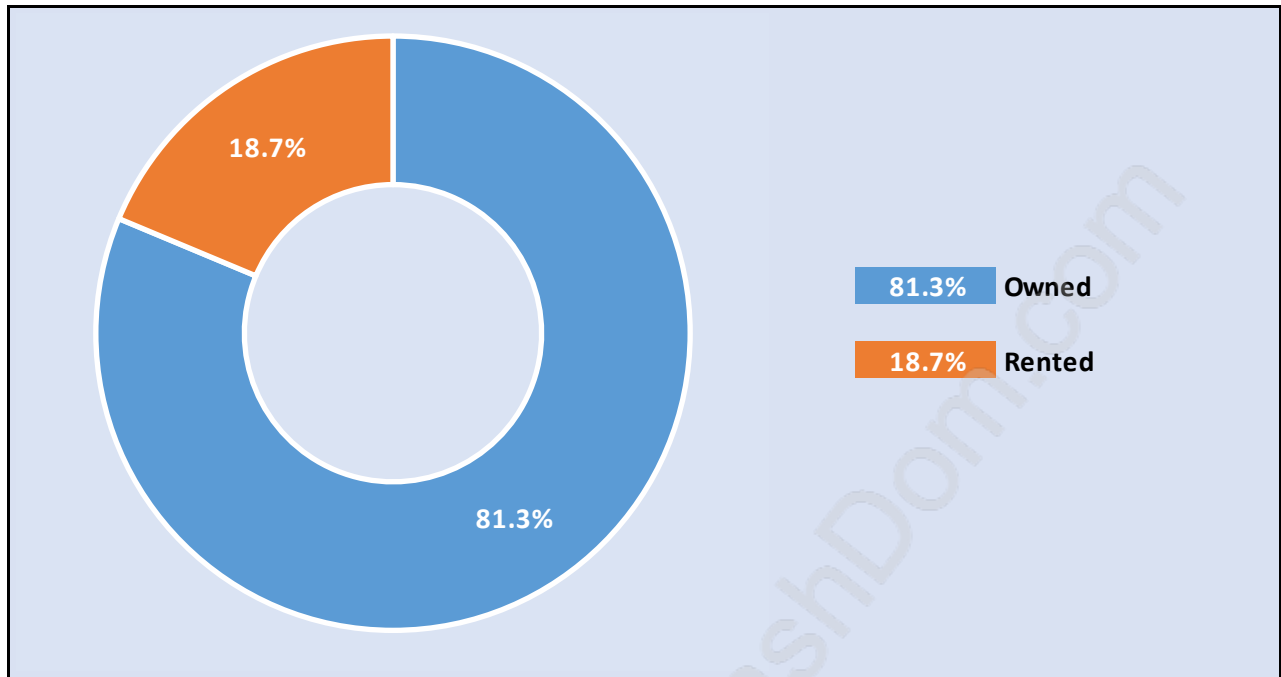

Southlands

Population Trends in Southlands

Population by Age in Southlands

Population Age 15+ by Income Status in Southlands

Total Population Age 15 - 4,828

Households by Income in Southlands

Total Number of Households - 1,968 / Average Household Income - \$225,101

Families in Southlands

Average Persons per Family - 3.2

Children at Home in Southlands

Total Number of Children at Home - 1,932

Family Structure in Southlands

Total Number of Families - 1,590 / Average Persons per Family - 3.2

Households by Household Size in Southlands

Total Number of Households - 1,968

Dwellings in Southlands

Population Age 15+ in Southlands

Labour Force by Occupation in Southlands

Labour Force Participation in Southlands