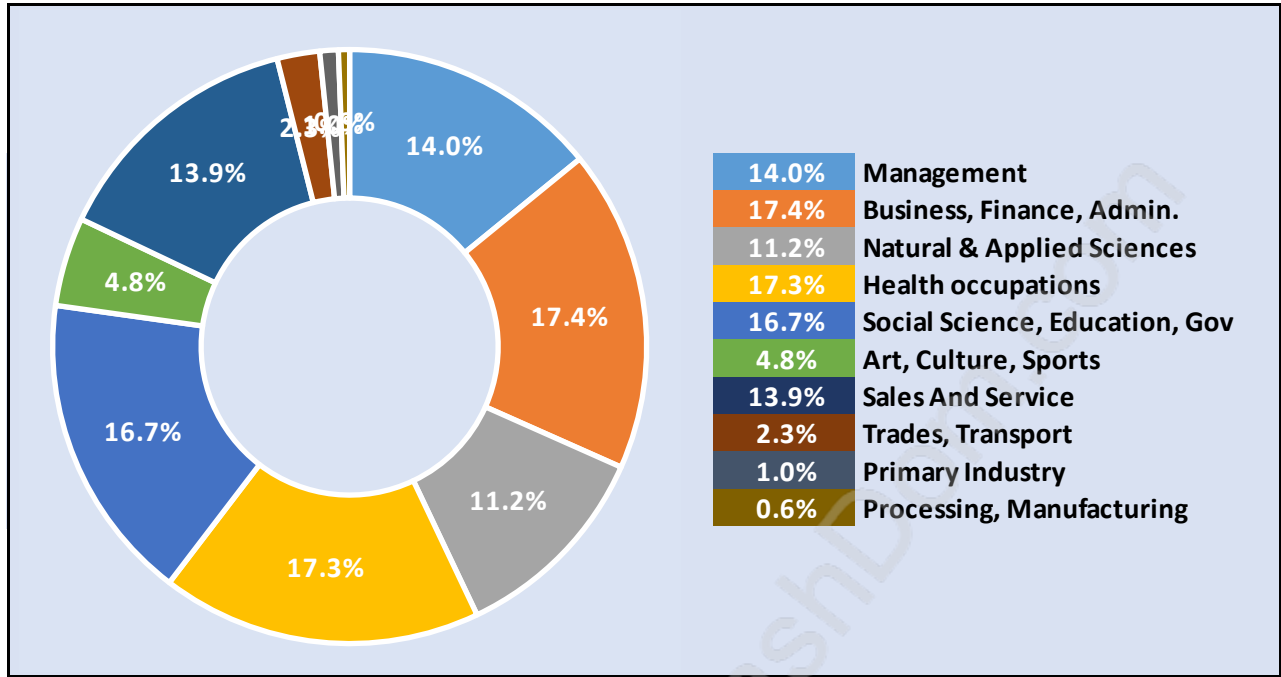

Southlands

Population Trends in Southlands

Population by Age in Southlands

Population Age 15+ by Income Status in Southlands

Total Population Age 15 - 4,828

Households by Income in Southlands

Total Number of Households - 1,968 / Average Household Income - \$225,101

Households by Household Size in Southlands

Total Number of Households - 1,968

Dwellings in Southlands

Population Age 15+ in Southlands

Labour Force by Occupation in Southlands

Labour Force Participation in Southlands

Travel To Work in (from) Southlands

Occupied Dwellings by Structure Type in Southlands

Dominant Bulding Type - Houses

Private Dwellings by Period of Construction in Southlands

Dominant Period of Construction - Before 1960