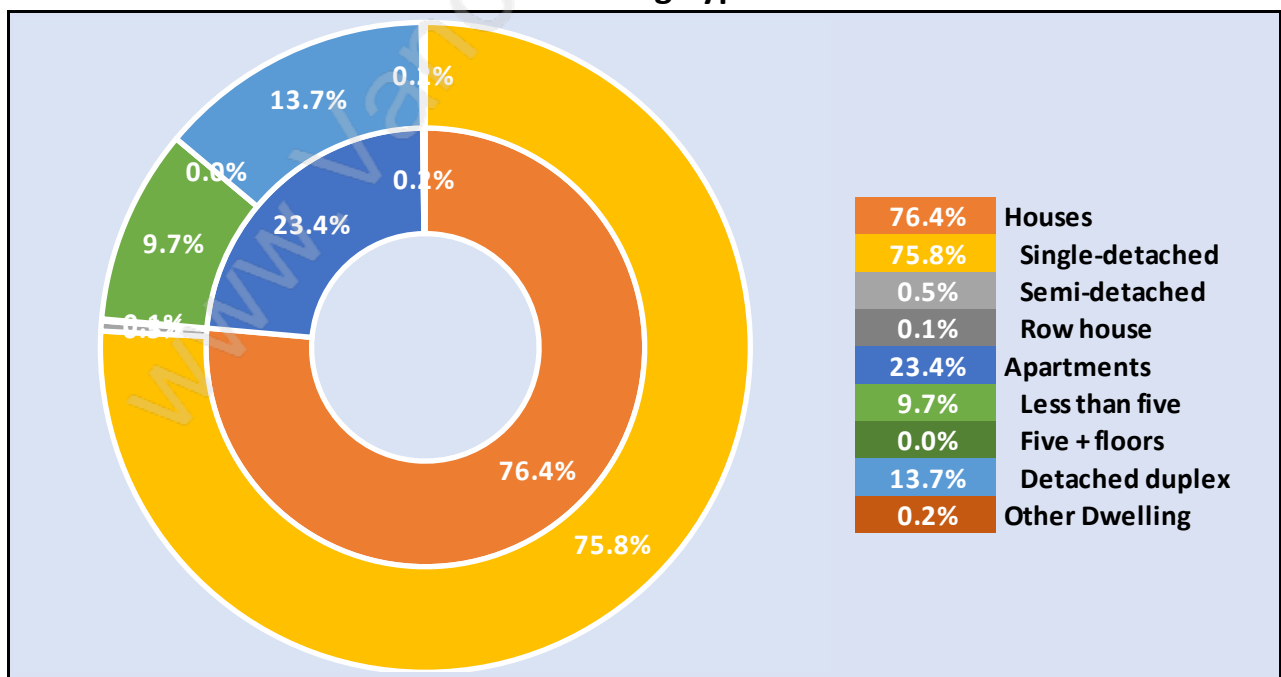

Southlands

Population Trends in Southlands

Population by Age in Southlands

Population Age 15+ by Income Status in Southlands

Total Population Age 15 - 4,828

Households by Income in Southlands

Total Number of Households - 1,968 / Average Household Income - \$225,101

Families in Southlands

Average Persons per Family - 3.2

Children at Home in Southlands

Total Number of Children at Home - 1,932

Family Structure in Southlands

Total Number of Families - 1,590 / Average Persons per Family - 3.2

Households by Household Size in Southlands

Total Number of Households - 1,968

Dwellings in Southlands

Population Age 15+ in Southlands

Labour Force by Occupation in Southlands

Labour Force Participation in Southlands

Travel To Work in (from) Southlands

Occupied Dwellings by Structure Type in Southlands

Dominant Bulding Type - Houses

Private Dwellings by Period of Construction in Southlands

Dominant Period of Construction - Before 1960