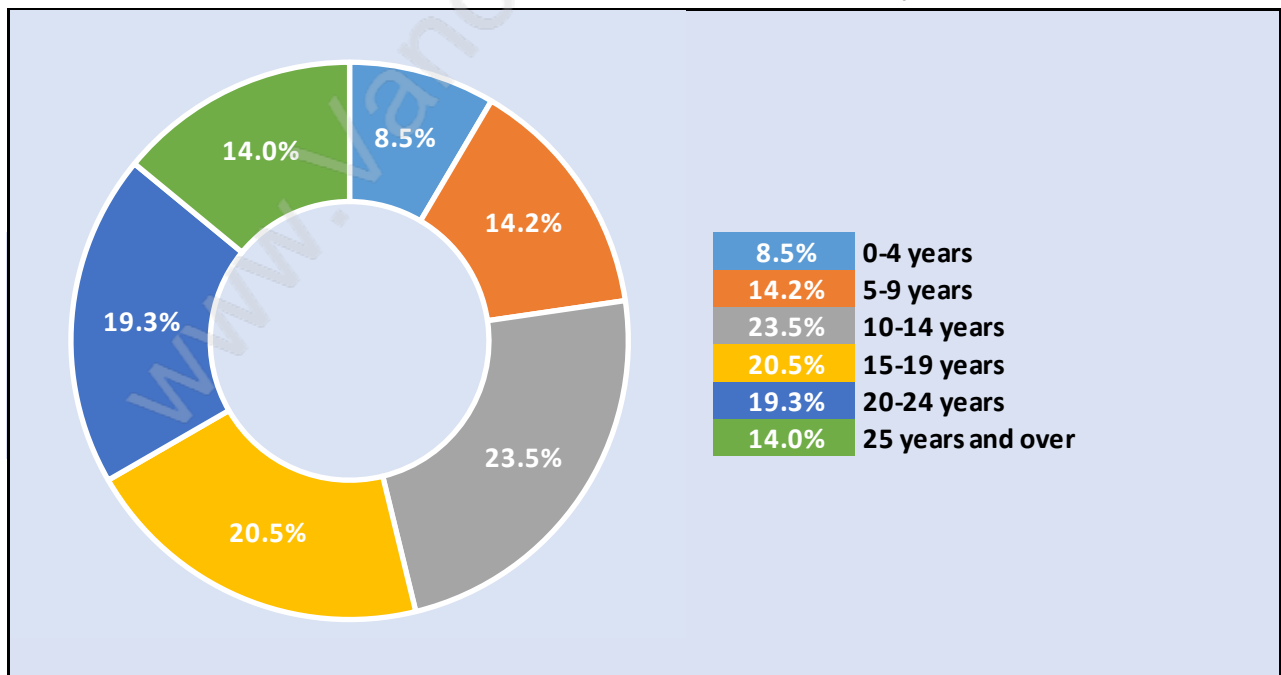

Southlands

Population Trends in Southlands

Population by Age in Southlands

Population Age 15+ by Income Status in Southlands

Total Population Age 15 - 4,828

Households by Income in Southlands

Total Number of Households - 1,968 / Average Household Income - \$225,101

Families in Southlands

Average Persons per Family - 3.2

Children at Home in Southlands

Total Number of Children at Home - 1,932

Family Structure in Southlands

Total Number of Families - 1,590 / Average Persons per Family - 3.2

Households by Household Size in Southlands

Total Number of Households - 1,968

Dwellings in Southlands

Population Age 15+ in Southlands

Labour Force by Occupation in Southlands

Labour Force Participation in Southlands