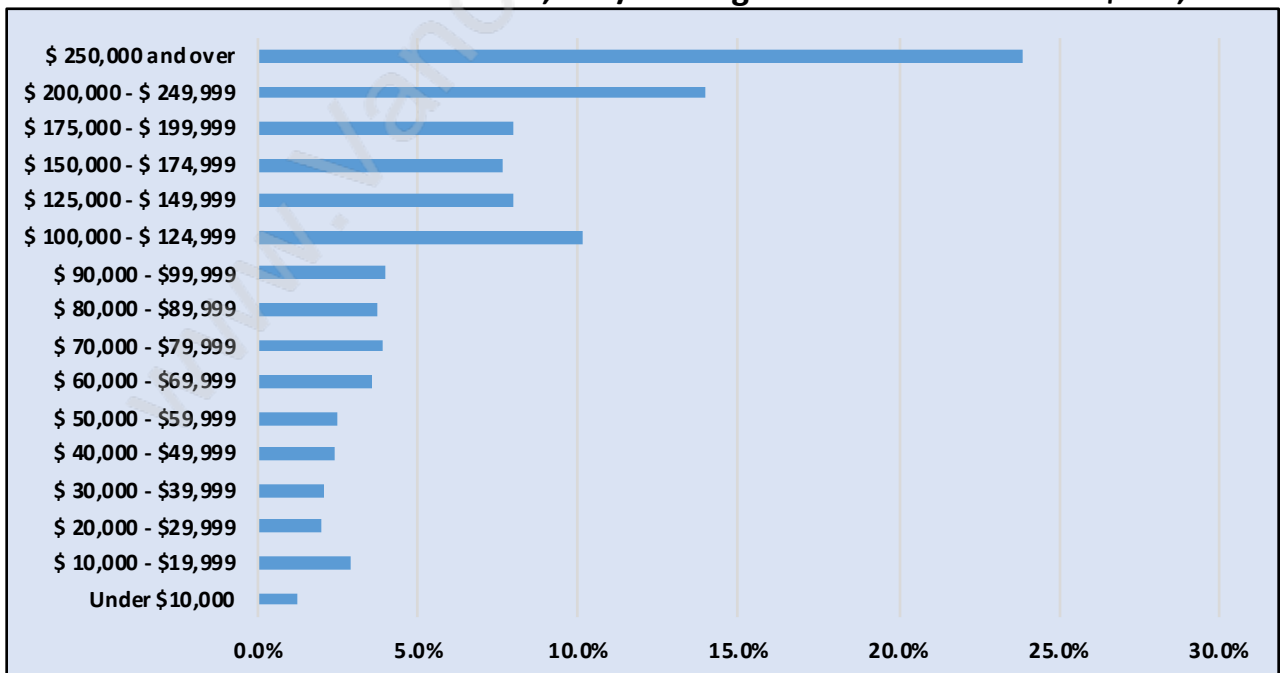

Southlands

Population Trends in Southlands

Population by Age in Southlands

Population Age 15+ by Income Status in Southlands

Total Population Age 15 - 4,828

Households by Income in Southlands

Total Number of Households - 1,968 / Average Household Income - \$225,101

Families in Southlands

Average Persons per Family - 3.2

Children at Home in Southlands

Total Number of Children at Home - 1,932

Family Structure in Southlands

Total Number of Families - 1,590 / Average Persons per Family - 3.2