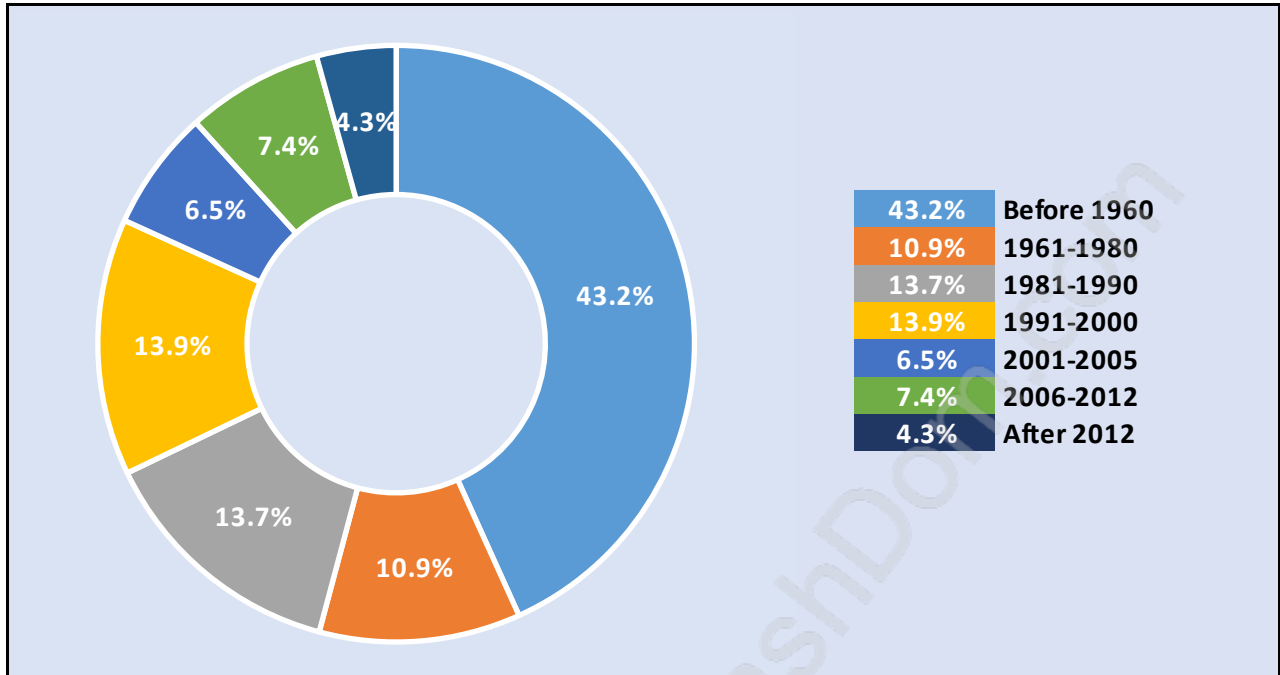

Southlands

Population Trends in Southlands

Population by Age in Southlands

Population Age 15+ by Income Status in Southlands

Total Population Age 15 - 4,828

Households by Income in Southlands

Total Number of Households - 1,968 / Average Household Income - \$225,101

Travel To Work in (from) Southlands

Occupied Dwellings by Structure Type in Southlands

Dominant Bulding Type - Houses

Private Dwellings by Period of Construction in Southlands

Dominant Period of Construction - Before 1960