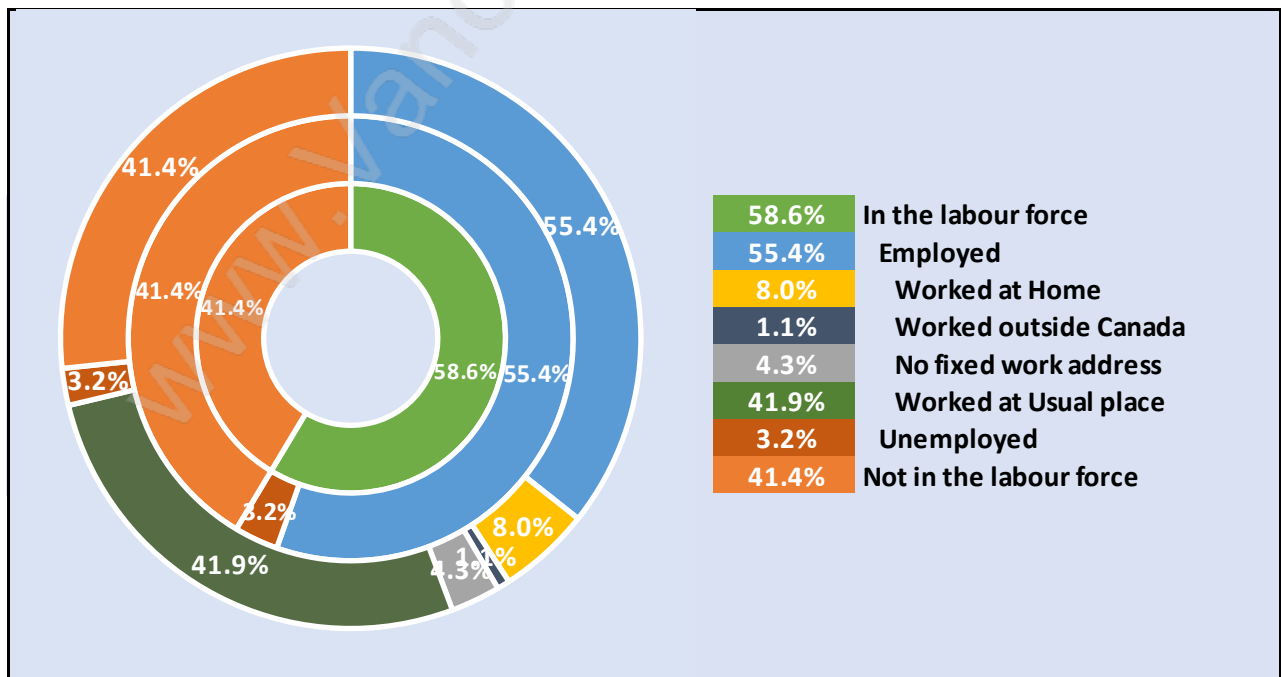

Southlands

Population Trends in Southlands

Population by Age in Southlands

Population Age 15+ by Income Status in Southlands

Total Population Age 15 - 4,828

Households by Income in Southlands

Total Number of Households - 1,968 / Average Household Income - \$225,101

Families in Southlands

Average Persons per Family - 3.2

Children at Home in Southlands

Total Number of Children at Home - 1,932

Family Structure in Southlands

Total Number of Families - 1,590 / Average Persons per Family - 3.2

Households by Household Size in Southlands

Total Number of Households - 1,968

Dwellings in Southlands

Population Age 15+ in Southlands

Labour Force by Occupation in Southlands

Labour Force Participation in Southlands

Travel To Work in (from) Southlands

Occupied Dwellings by Structure Type in Southlands

Dominant Bulding Type - Houses

Private Dwellings by Period of Construction in Southlands

Dominant Period of Construction - Before 1960