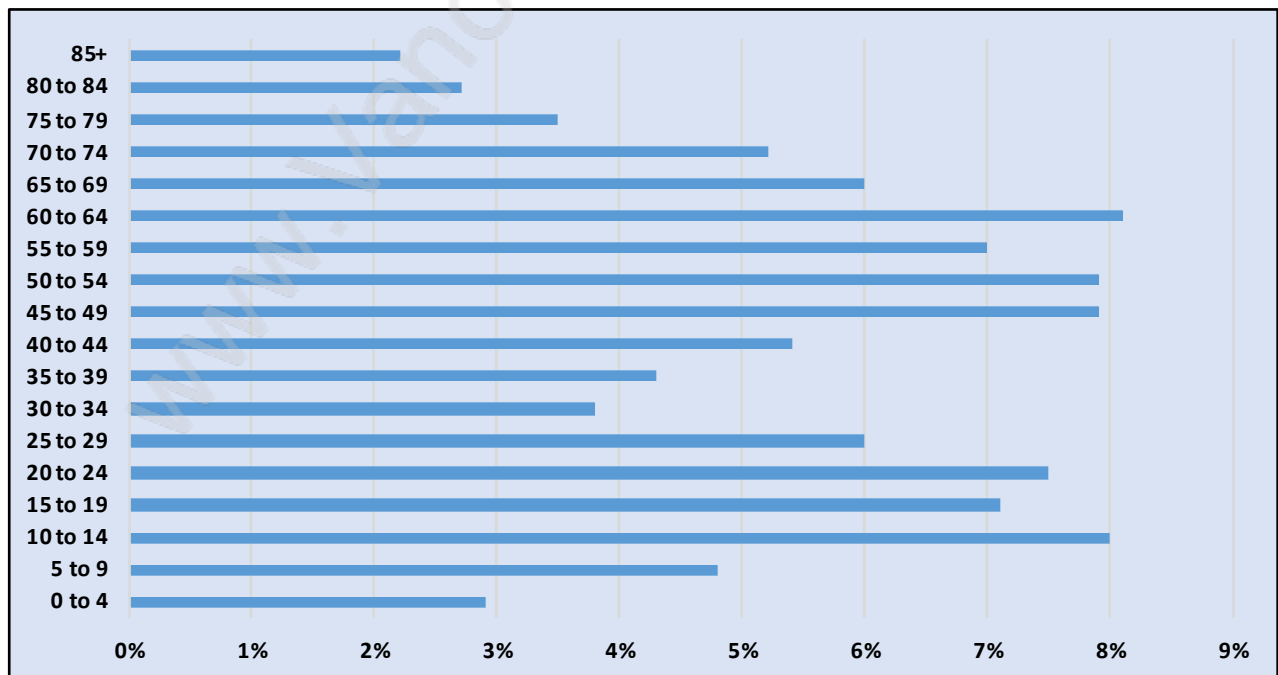

Southlands

Population Trends in Southlands

Population by Age in Southlands

Population Age 15+ by Income Status in Southlands

Total Population Age 15 - 4,828

Households by Income in Southlands

Total Number of Households - 1,968 / Average Household Income - \$225,101

Families in Southlands

Average Persons per Family - 3.2

Children at Home in Southlands

Total Number of Children at Home - 1,932

Family Structure in Southlands

Total Number of Families - 1,590 / Average Persons per Family - 3.2