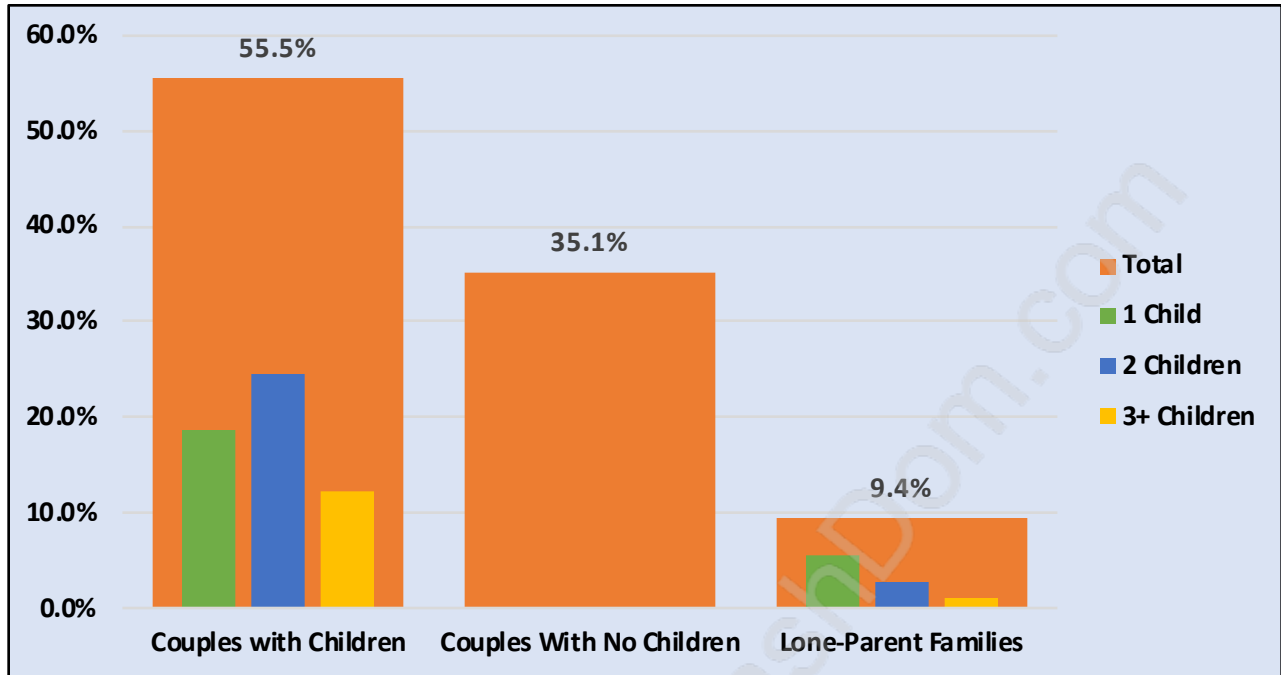

Southlands

Population Trends in Southlands

Population by Age in Southlands

Population Age 15+ by Income Status in Southlands

Total Population Age 15 - 4,828

Households by Income in Southlands

Total Number of Households - 1,968 / Average Household Income - \$225,101

Families in Southlands

Average Persons per Family - 3.2

Children at Home in Southlands

Total Number of Children at Home - 1,932

Family Structure in Southlands

Total Number of Families - 1,590 / Average Persons per Family - 3.2

Households by Household Size in Southlands

Total Number of Households - 1,968

Dwellings in Southlands

Population Age 15+ in Southlands

Labour Force by Occupation in Southlands

Labour Force Participation in Southlands