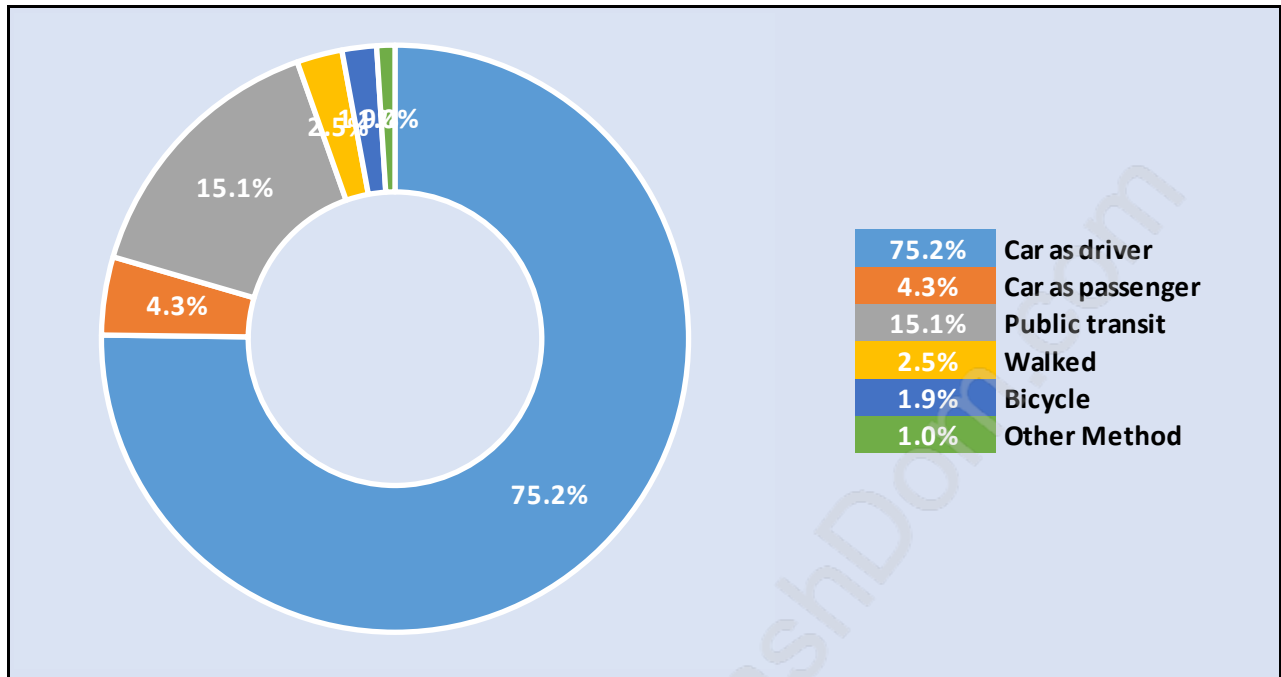

Households by Household Size in Southlands

Total Number of Households - 1,968

Dwellings in Southlands

Population Age 15+ in Southlands

Labour Force by Occupation in Southlands

Labour Force Participation in Southlands

Travel To Work in (from) Southlands

Occupied Dwellings by Structure Type in Southlands

Dominant Bulding Type - Houses

Private Dwellings by Period of Construction in Southlands

Dominant Period of Construction - Before 1960