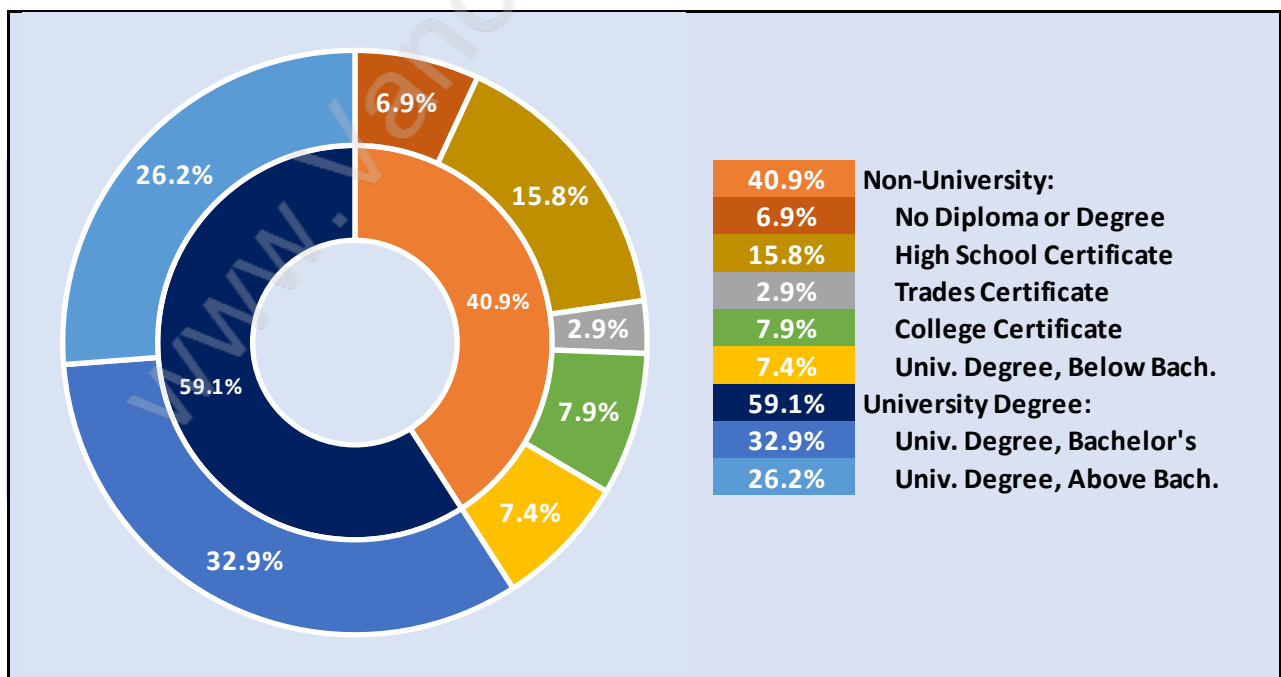

Southlands

Population Trends in Southlands

Population by Age in Southlands

Population Age 15+ by Income Status in Southlands

Total Population Age 15 - 4,828

Households by Income in Southlands

Total Number of Households - 1,968 / Average Household Income - \$225,101

Families in Southlands

Average Persons per Family - 3.2

Children at Home in Southlands

Total Number of Children at Home - 1,932

Family Structure in Southlands

Total Number of Families - 1,590 / Average Persons per Family - 3.2

Households by Household Size in Southlands

Total Number of Households - 1,968

Dwellings in Southlands

Population Age 15+ in Southlands

Labour Force by Occupation in Southlands

Labour Force Participation in Southlands

Travel To Work in (from) Southlands

Occupied Dwellings by Structure Type in Southlands

Dominant Bulding Type - Houses

Private Dwellings by Period of Construction in Southlands

Dominant Period of Construction - Before 1960