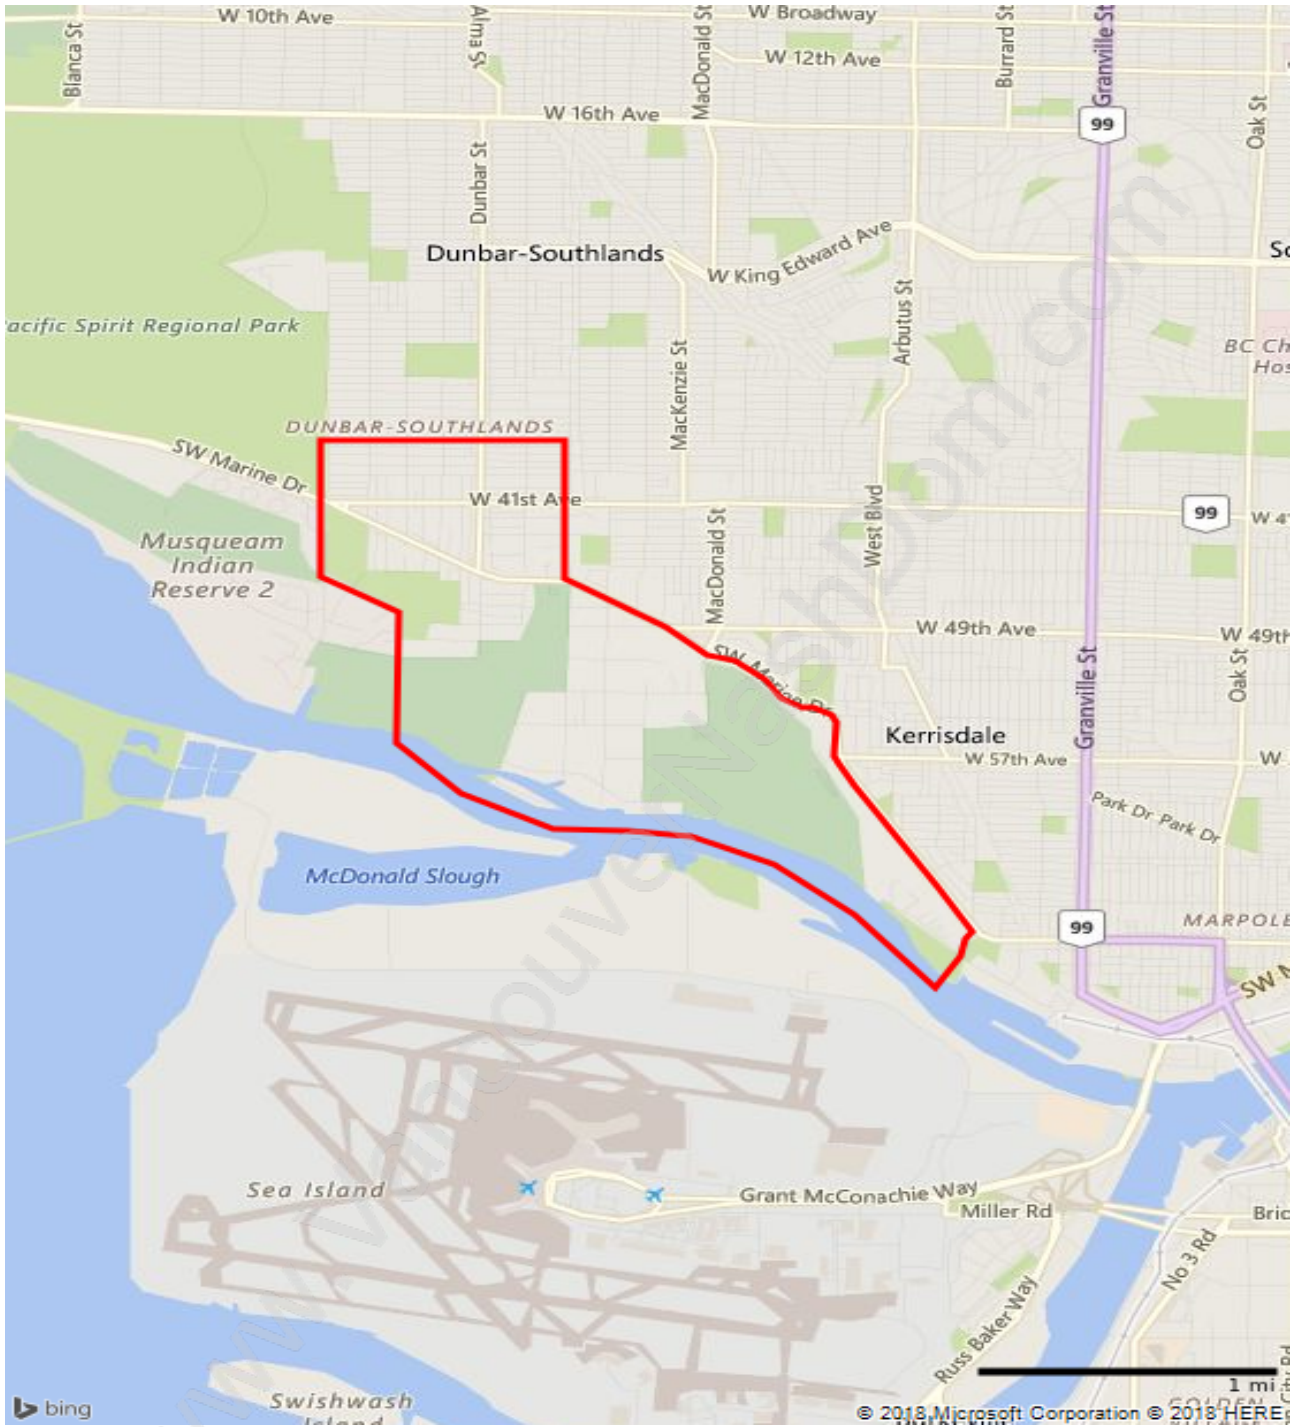

Southlands

Population Trends in Southlands

Population by Age in Southlands

Population Age 15+ by Income Status in Southlands

Total Population Age 15 - 4,828

Households by Income in Southlands

Total Number of Households - 1,968 / Average Household Income - \$225,101