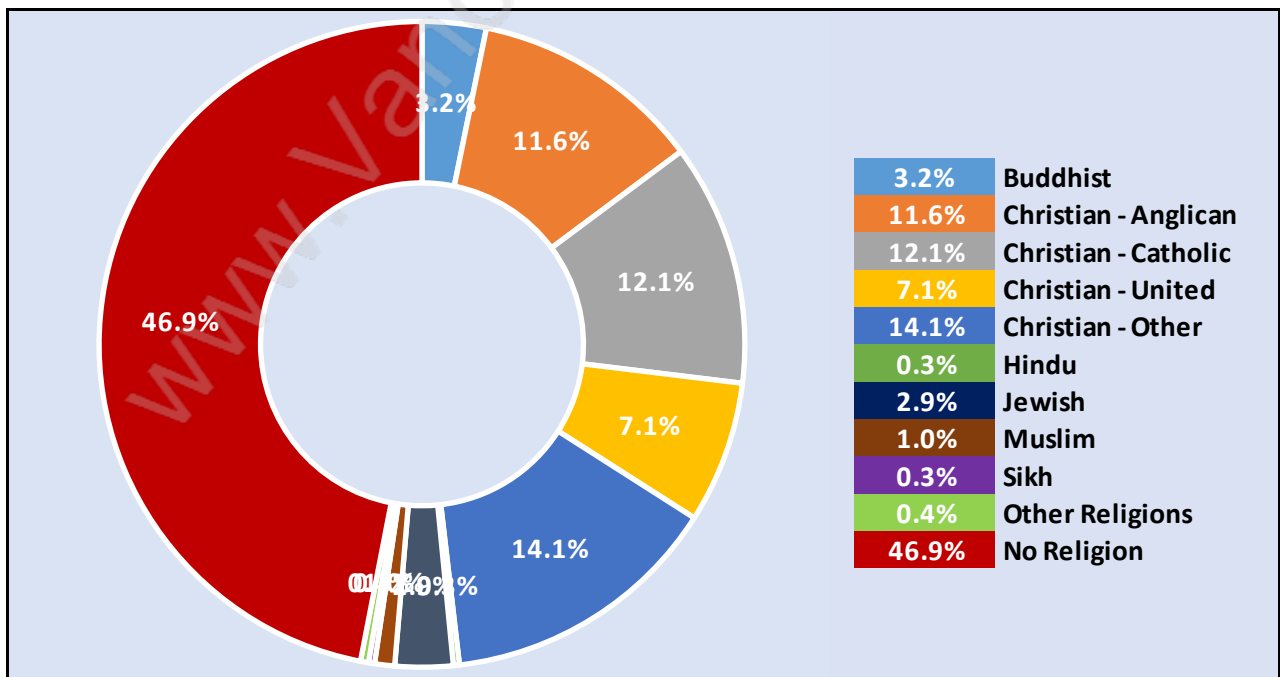

Southlands

Population Trends in Southlands

Population by Age in Southlands

Population Age 15+ by Income Status in Southlands

Total Population Age 15 - 4,828

Households by Income in Southlands

Total Number of Households - 1,968 / Average Household Income - \$225,101

Households by Household Size in Southlands

Total Number of Households - 1,968

Dwellings in Southlands

Population Age 15+ in Southlands

Labour Force by Occupation in Southlands

Labour Force Participation in Southlands

Travel To Work in (from) Southlands

Occupied Dwellings by Structure Type in Southlands

Dominant Bulding Type - Houses

Private Dwellings by Period of Construction in Southlands

Dominant Period of Construction - Before 1960

Population by Religion in Southlands

Population by Home Languages in Southlands