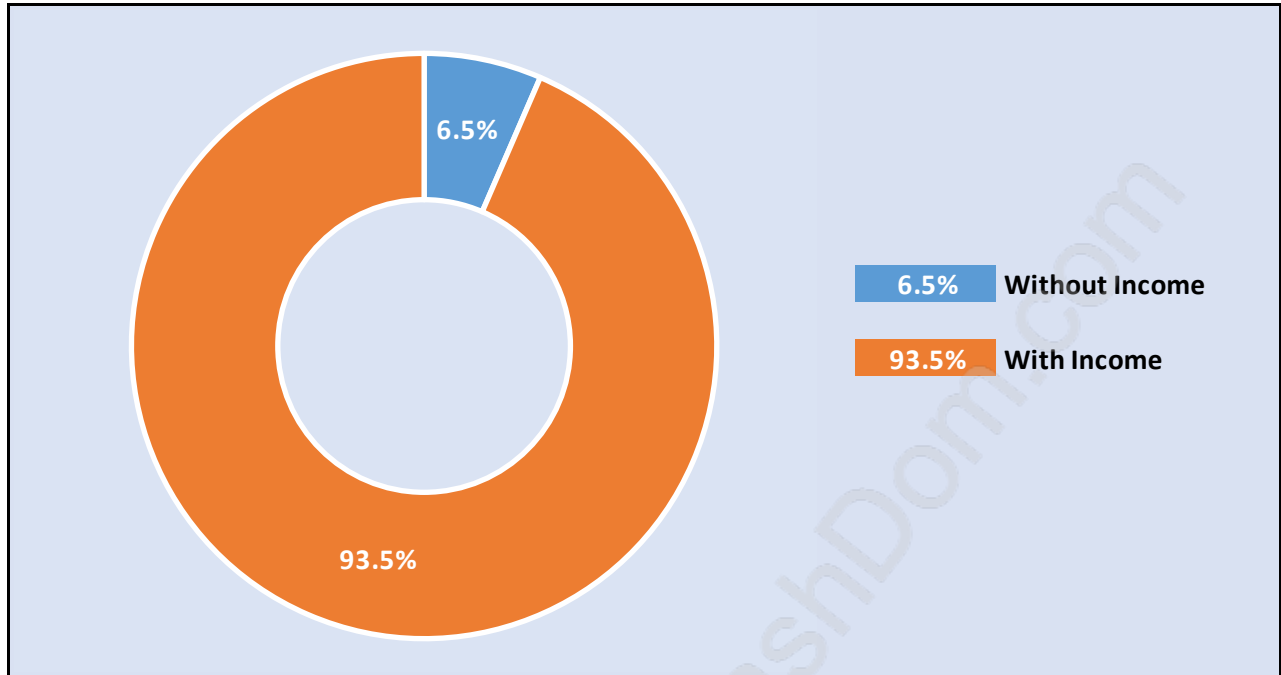

Southlands

Population Trends in Southlands

Population by Age in Southlands

Population Age 15+ by Income Status in Southlands

Total Population Age 15 - 4,828

Households by Income in Southlands

Total Number of Households - 1,968 / Average Household Income - \$225,101

Families in Southlands

Average Persons per Family - 3.2

Children at Home in Southlands

Total Number of Children at Home - 1,932

Family Structure in Southlands

Total Number of Families - 1,590 / Average Persons per Family - 3.2

Households by Household Size in Southlands

Total Number of Households - 1,968

Dwellings in Southlands

Population Age 15+ in Southlands

Labour Force by Occupation in Southlands

Labour Force Participation in Southlands