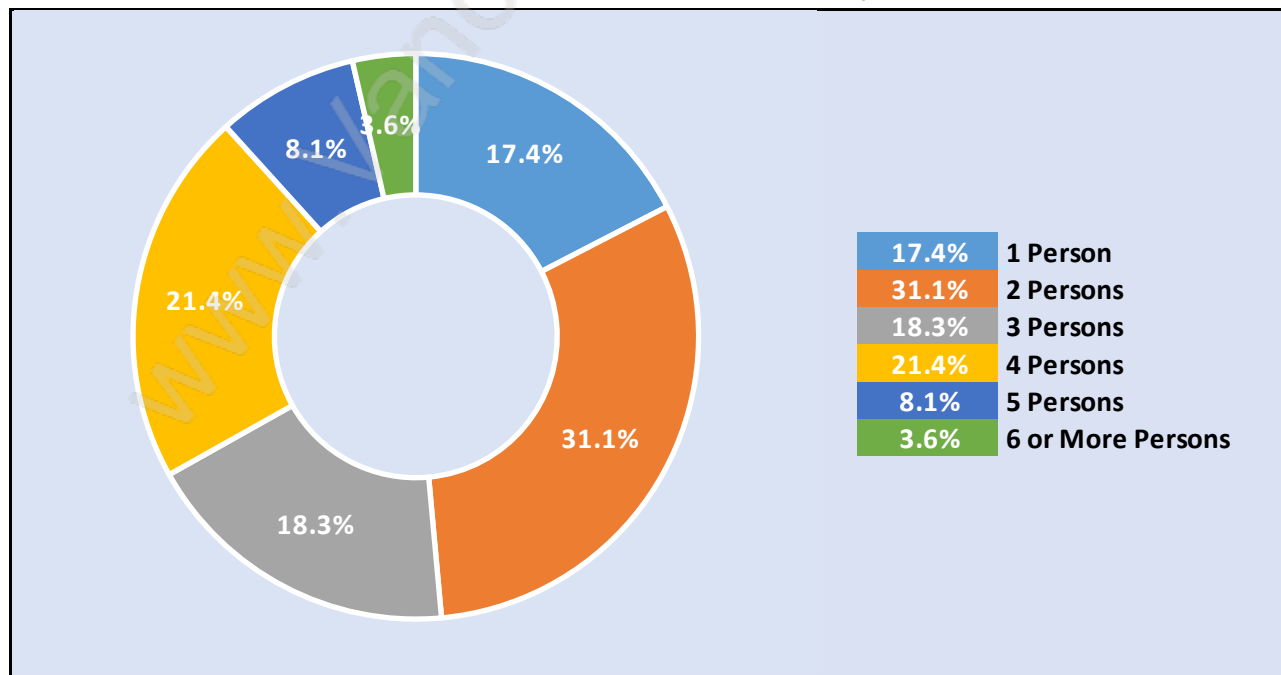

Southlands

Population Trends in Southlands

Population by Age in Southlands

Population Age 15+ by Income Status in Southlands

Total Population Age 15 - 4,828

Households by Income in Southlands

Total Number of Households - 1,968 / Average Household Income - \$225,101

Families in Southlands

Average Persons per Family - 3.2

Children at Home in Southlands

Total Number of Children at Home - 1,932

Family Structure in Southlands

Total Number of Families - 1,590 / Average Persons per Family - 3.2

Households by Household Size in Southlands

Total Number of Households - 1,968

Dwellings in Southlands

Population Age 15+ in Southlands

Labour Force by Occupation in Southlands

Labour Force Participation in Southlands