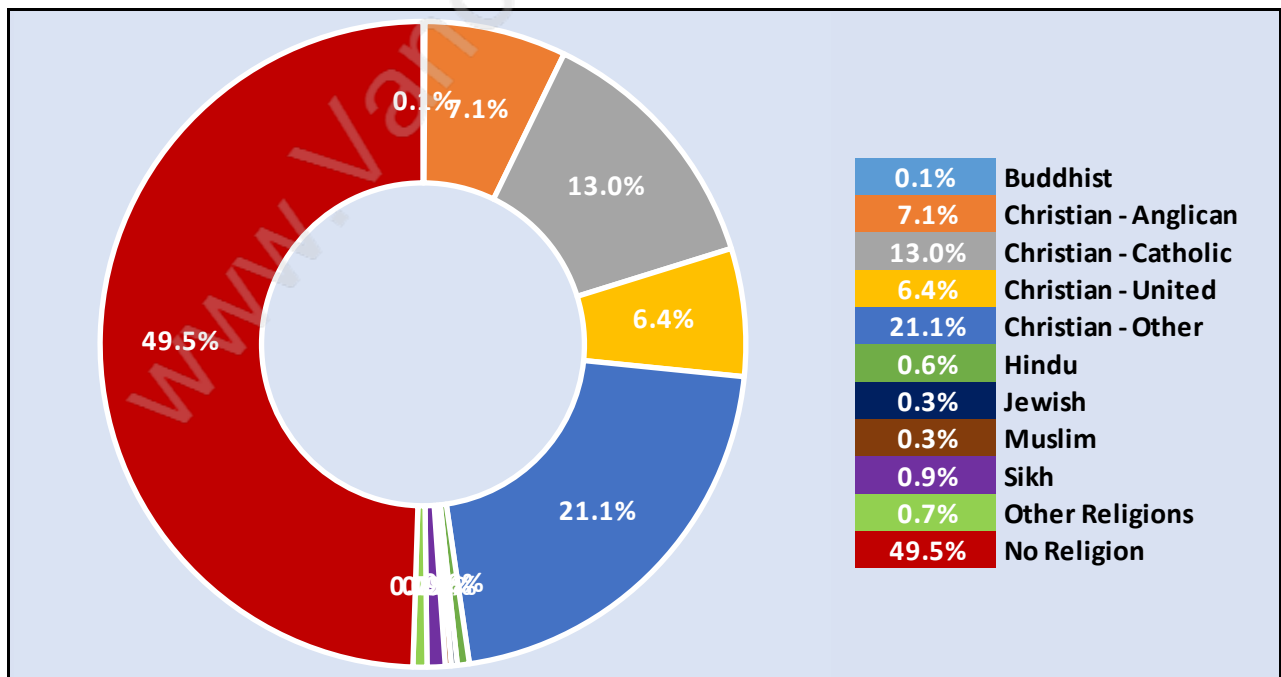

Population Age 15+ in Southwest Maple Ridge

Labour Force by Occupation in Southwest Maple Ridge

Labour Force Participation in Southwest Maple Ridge

Travel To Work in (from) Southwest Maple Ridge

Occupied Dwellings by Structure Type in Southwest Maple Ridge

Dominant Bulding Type - Houses

Private Dwellings by Period of Construction in Southwest Maple Ridge
Dominant Period of Construction - 1981-1990

Population by Religion in Southwest Maple Ridge

Population by Home Languages in Southwest Maple Ridge