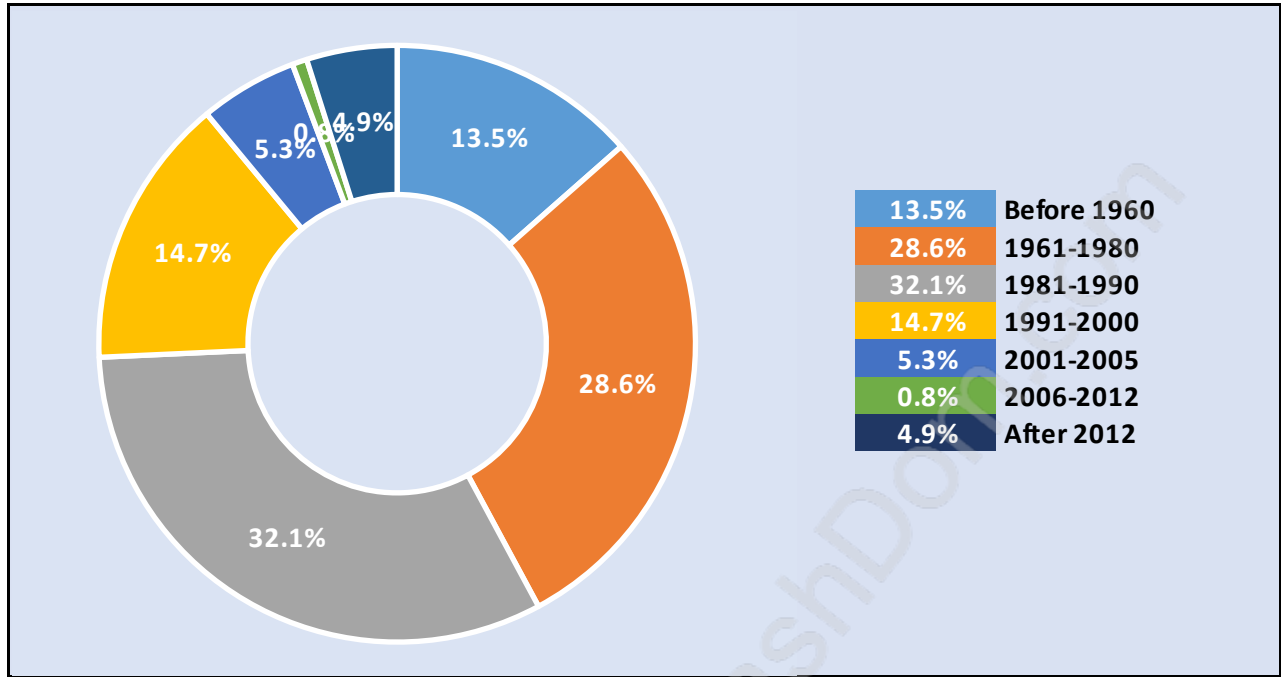

Population Age 15+ in Southwest Maple Ridge

Labour Force by Occupation in Southwest Maple Ridge

Labour Force Participation in Southwest Maple Ridge

Travel To Work in (from) Southwest Maple Ridge

Occupied Dwellings by Structure Type in Southwest Maple Ridge

Dominant Bulding Type - Houses

Private Dwellings by Period of Construction in Southwest Maple Ridge
Dominant Period of Construction - 1981-1990

Population by Religion in Southwest Maple Ridge

Population by Home Languages in Southwest Maple Ridge