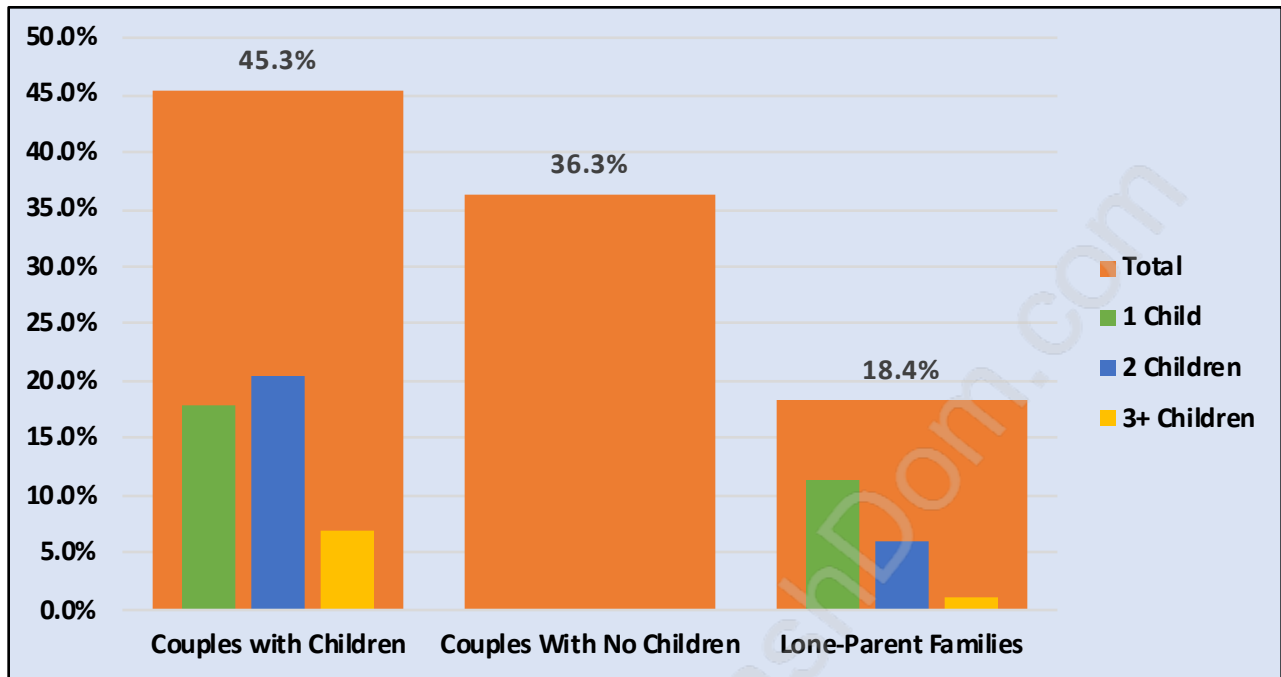

Southwest Maple Ridge

Population Trends in Southwest Maple Ridge

Population by Age in Southwest Maple Ridge

Population Age 15+ by Income Status in Southwest Maple Ridge

Total Population Age 15 - 8,074

Households by Income in Southwest Maple Ridge

Total Number of Households - 3,627 / Average Household Income - \$95,803

Families in Southwest Maple Ridge

Average Persons per Family - 2.9

Children at Home in Southwest Maple Ridge

Total Number of Children at Home - 2,959

Family Structure in Southwest Maple Ridge

Total Number of Families - 2,749 / Average Persons per Family - 2.9

Households by Household Size in Southwest Maple Ridge

Total Number of Households - 3,627

Dwellings in Southwest Maple Ridge

Population Age 15+ in Southwest Maple Ridge

Labour Force by Occupation in Southwest Maple Ridge

Labour Force Participation in Southwest Maple Ridge

Travel To Work in (from) Southwest Maple Ridge

Occupied Dwellings by Structure Type in Southwest Maple Ridge