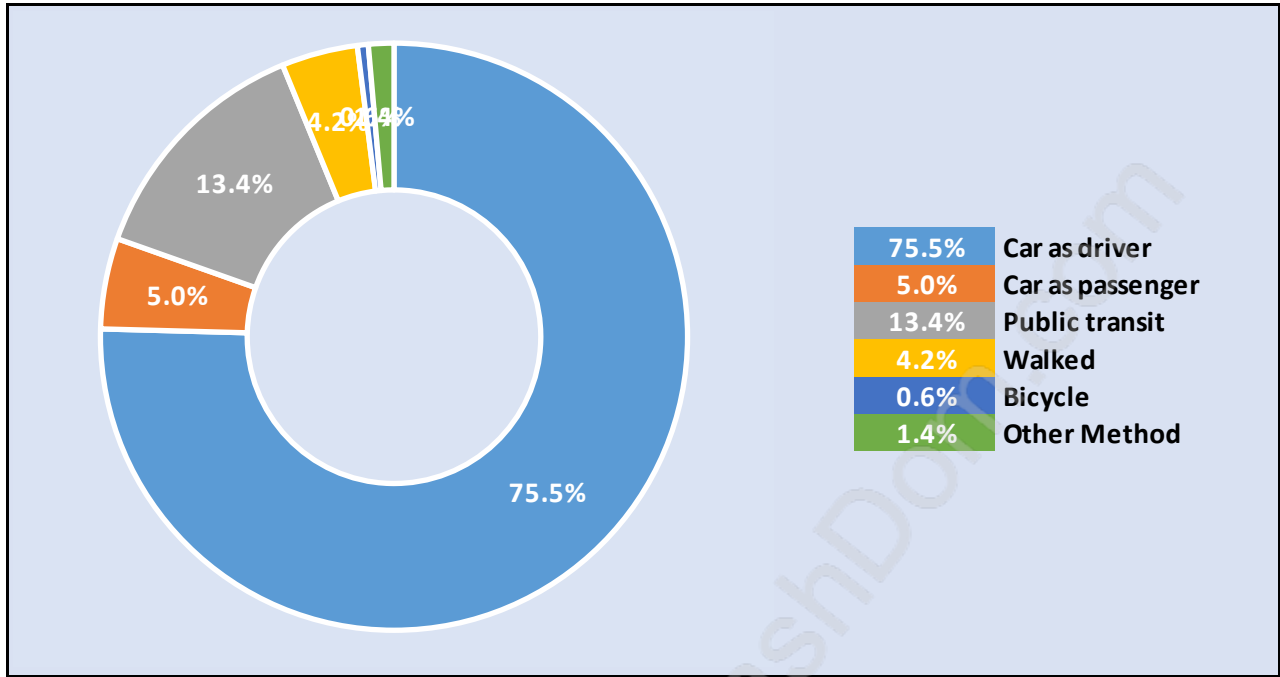

Population Age 15+ in Southwest Maple Ridge

Labour Force by Occupation in Southwest Maple Ridge

Labour Force Participation in Southwest Maple Ridge

Travel To Work in (from) Southwest Maple Ridge

Occupied Dwellings by Structure Type in Southwest Maple Ridge