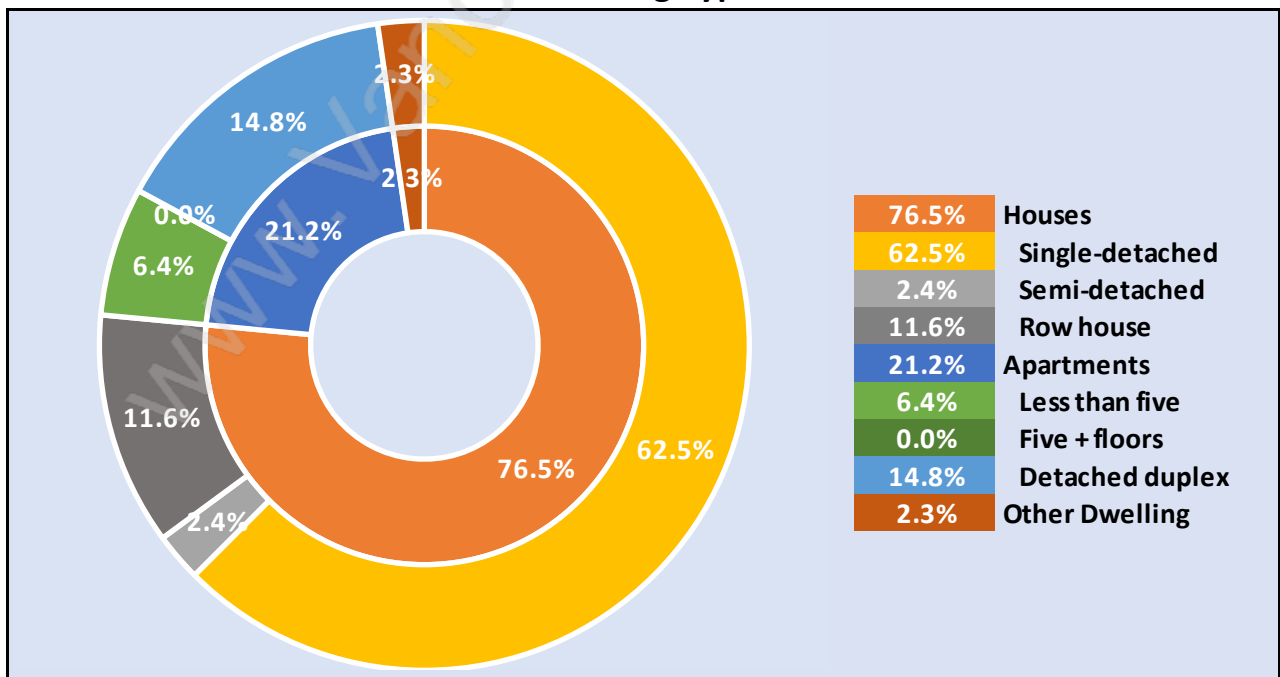

Family Structure in Southwest Maple Ridge

Total Number of Families - 2,749 / Average Persons per Family - 2.9

Households by Household Size in Southwest Maple Ridge

Total Number of Households - 3,627

Dwellings in Southwest Maple Ridge

Population Age 15+ in Southwest Maple Ridge

Labour Force by Occupation in Southwest Maple Ridge

Labour Force Participation in Southwest Maple Ridge

Travel To Work in (from) Southwest Maple Ridge

Occupied Dwellings by Structure Type in Southwest Maple Ridge

Dominant Bulding Type - Houses

Private Dwellings by Period of Construction in Southwest Maple Ridge
Dominant Period of Construction - 1981-1990

Population by Religion in Southwest Maple Ridge

Population by Home Languages in Southwest Maple Ridge