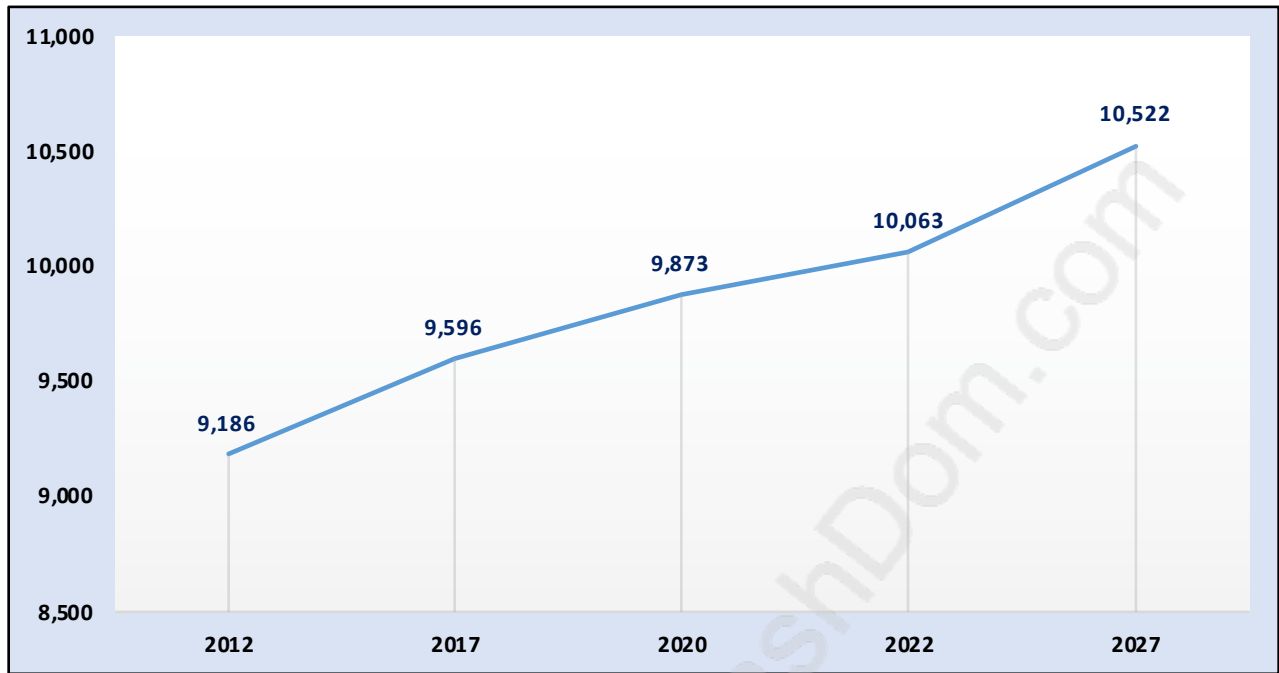

Southwest Maple Ridge

Population Trends in Southwest Maple Ridge

Population by Age in Southwest Maple Ridge

Population Age 15+ by Income Status in Southwest Maple Ridge

Total Population Age 15 - 8,074

Households by Income in Southwest Maple Ridge