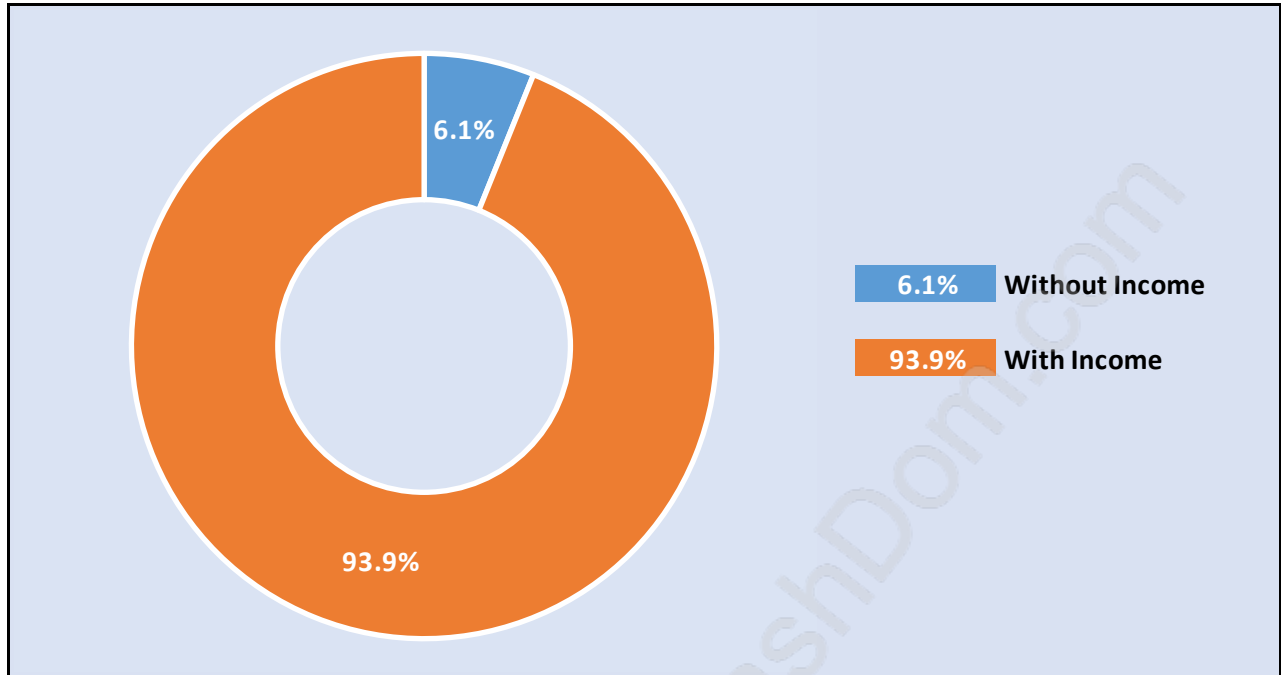

Southwest Maple Ridge

Population Trends in Southwest Maple Ridge

Population by Age in Southwest Maple Ridge

Population Age 15+ by Income Status in Southwest Maple Ridge

Total Population Age 15 - 8,074

Households by Income in Southwest Maple Ridge

Total Number of Households - 3,627 / Average Household Income - \$95,803

Families in Southwest Maple Ridge

Average Persons per Family - 2.9

Children at Home in Southwest Maple Ridge

Total Number of Children at Home - 2,959