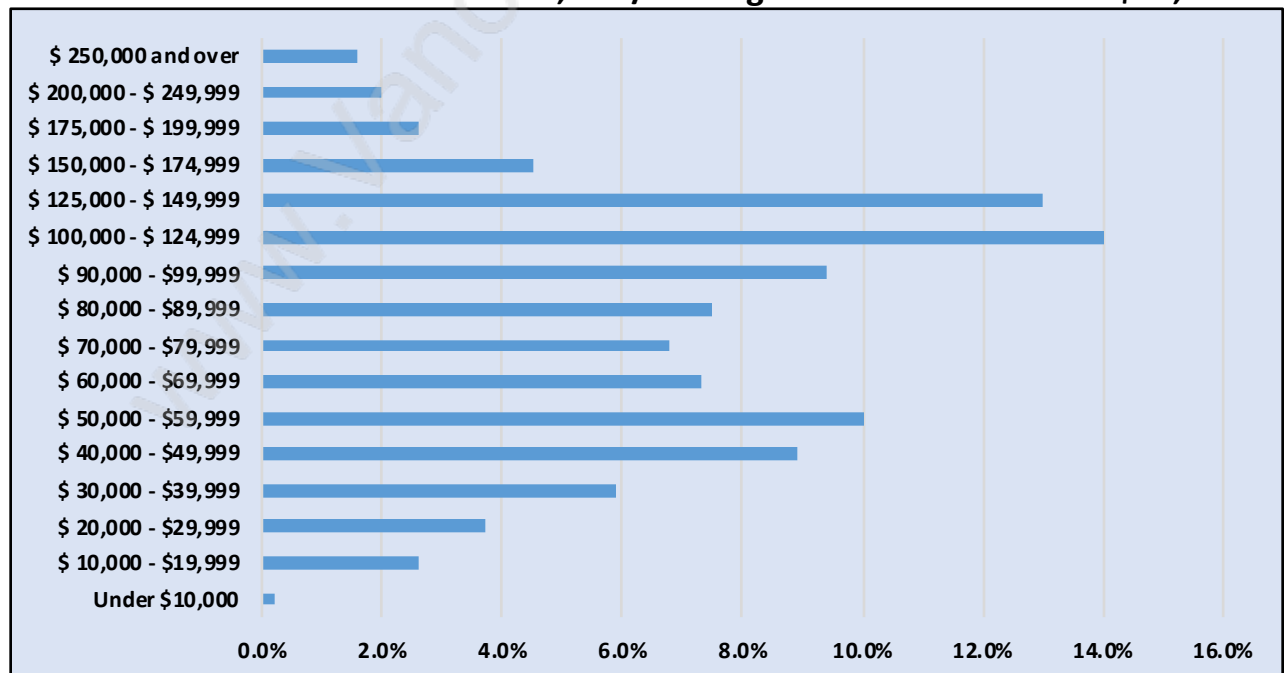

Southwest Maple Ridge

Population Trends in Southwest Maple Ridge

Population by Age in Southwest Maple Ridge

Population Age 15+ by Income Status in Southwest Maple Ridge

Total Population Age 15 - 8,074

Households by Income in Southwest Maple Ridge

Total Number of Households - 3,627 / Average Household Income - \$95,803

Families in Southwest Maple Ridge

Average Persons per Family - 2.9

Children at Home in Southwest Maple Ridge

Total Number of Children at Home - 2,959