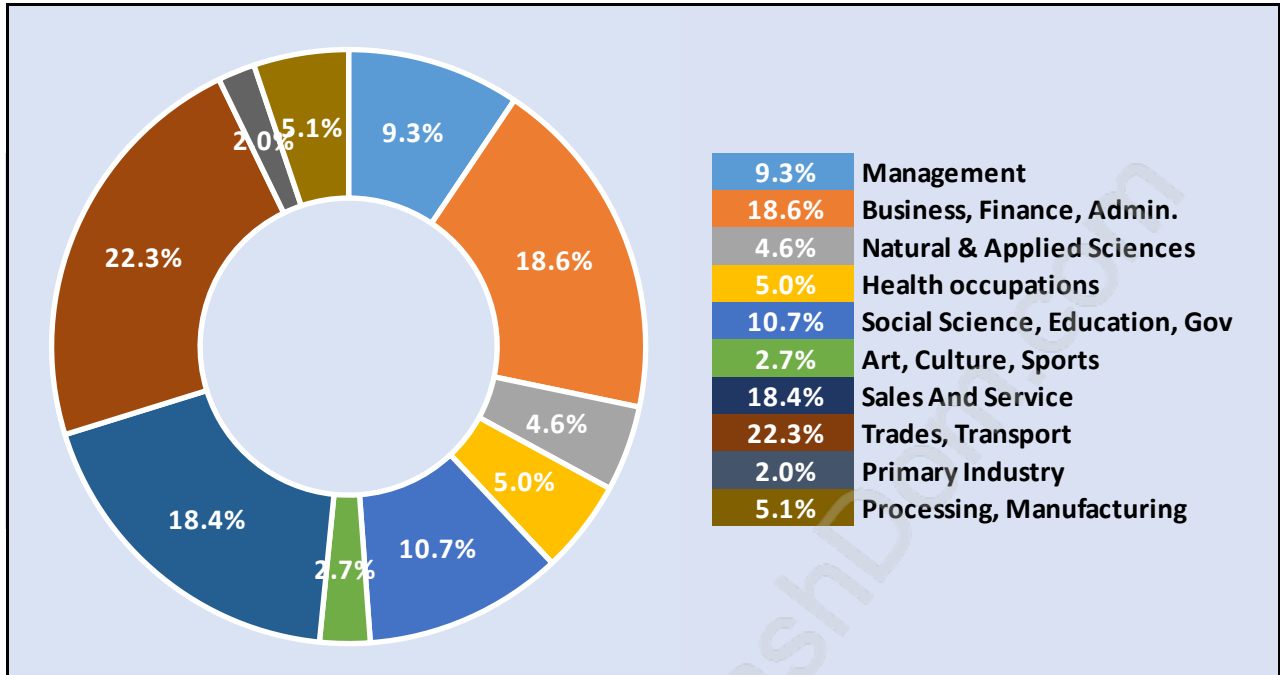

Population Age 15+ in Southwest Maple Ridge

Labour Force by Occupation in Southwest Maple Ridge

Labour Force Participation in Southwest Maple Ridge

Travel To Work in (from) Southwest Maple Ridge

Occupied Dwellings by Structure Type in Southwest Maple Ridge