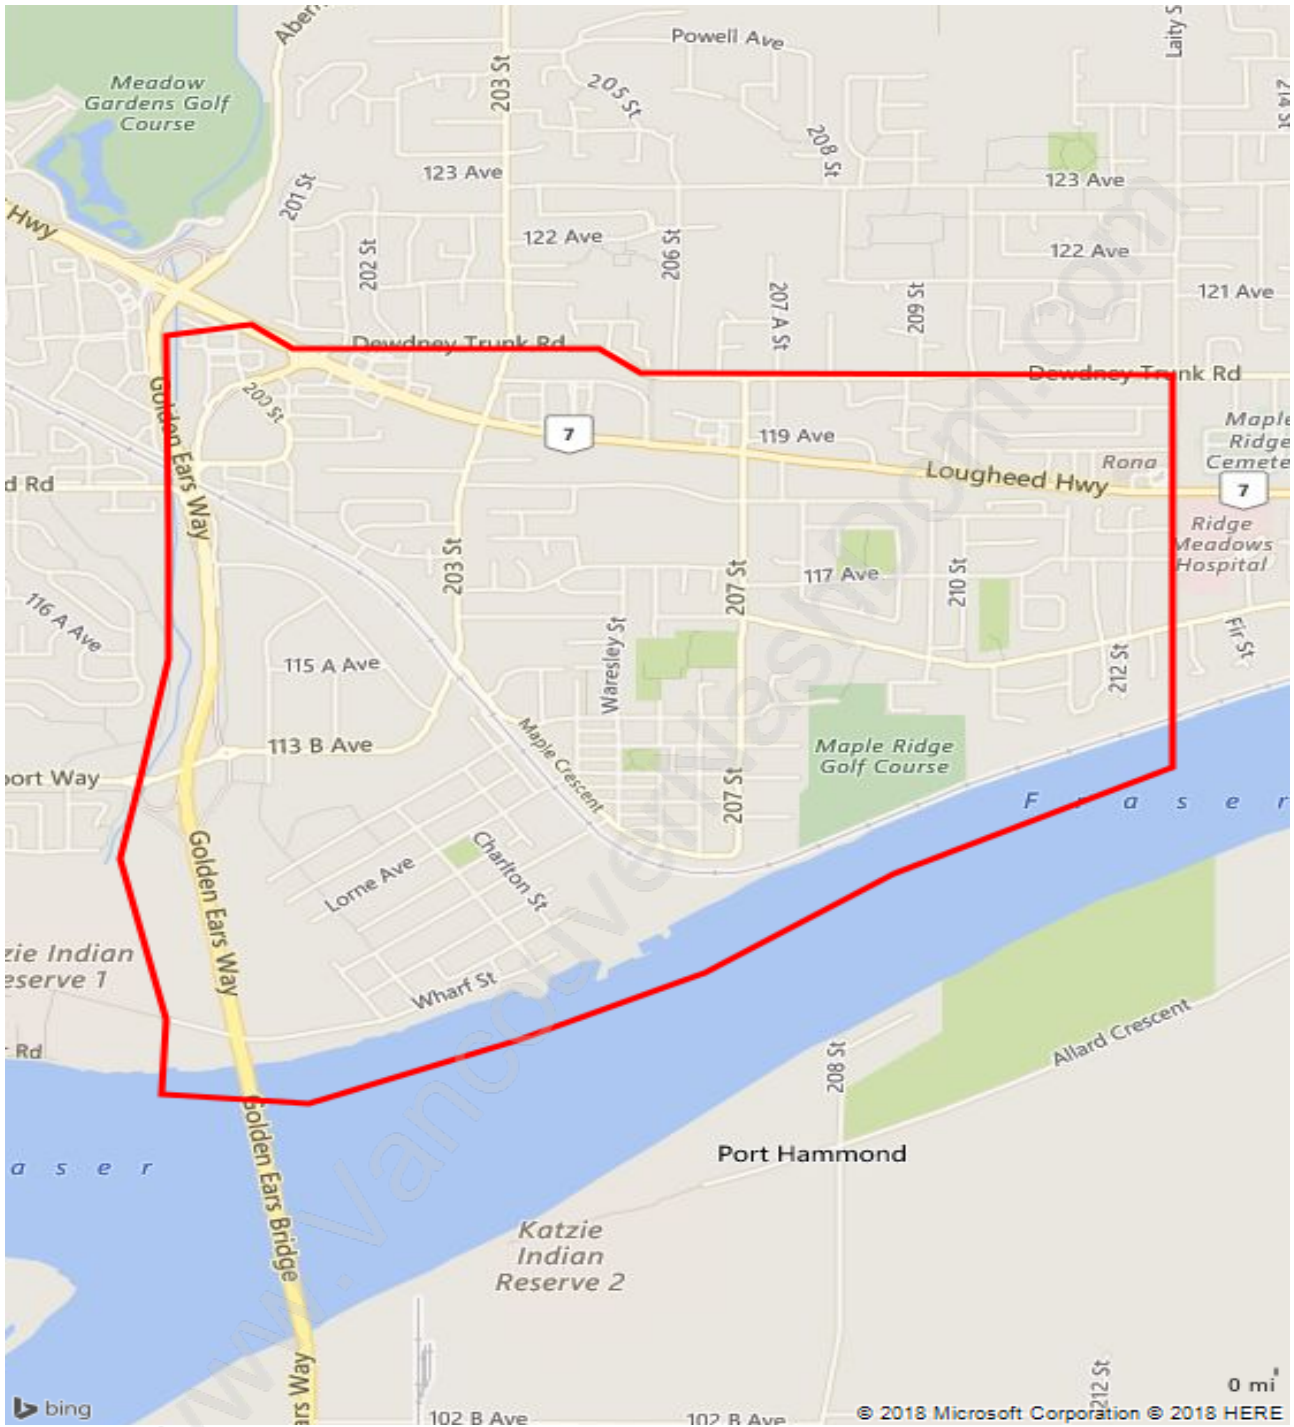

Southwest Maple Ridge

Population Trends in Southwest Maple Ridge

Population by Age in Southwest Maple Ridge

Population Age 15+ by Income Status in Southwest Maple Ridge

Total Population Age 15 - 8,074

Households by Income in Southwest Maple Ridge

Family Structure in Southwest Maple Ridge

Total Number of Families - 2,749 / Average Persons per Family - 2.9

Households by Household Size in Southwest Maple Ridge

Total Number of Households - 3,627

Dwellings in Southwest Maple Ridge