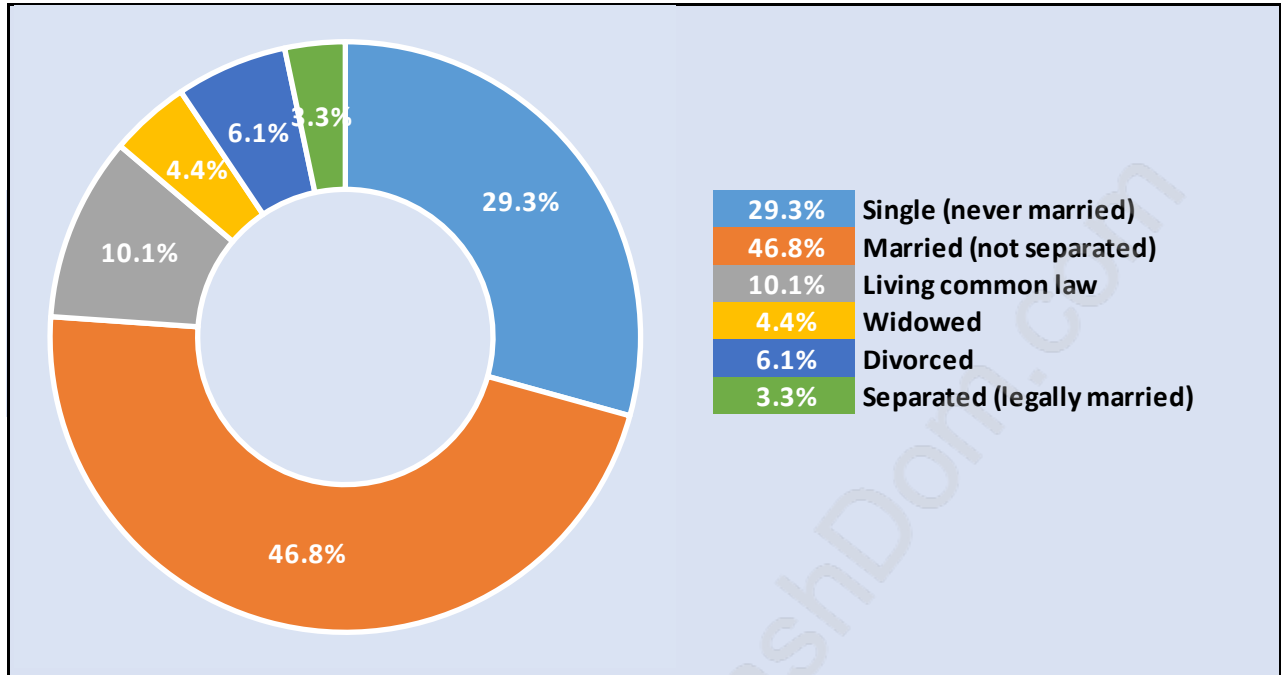

Southwest Maple Ridge

Population Trends in Southwest Maple Ridge

Population by Age in Southwest Maple Ridge

Population Age 15+ by Income Status in Southwest Maple Ridge

Total Population Age 15 - 8,074

Households by Income in Southwest Maple Ridge

Total Number of Households - 3,627 / Average Household Income - \$95,803

Families in Southwest Maple Ridge

Average Persons per Family - 2.9

Children at Home in Southwest Maple Ridge

Total Number of Children at Home - 2,959