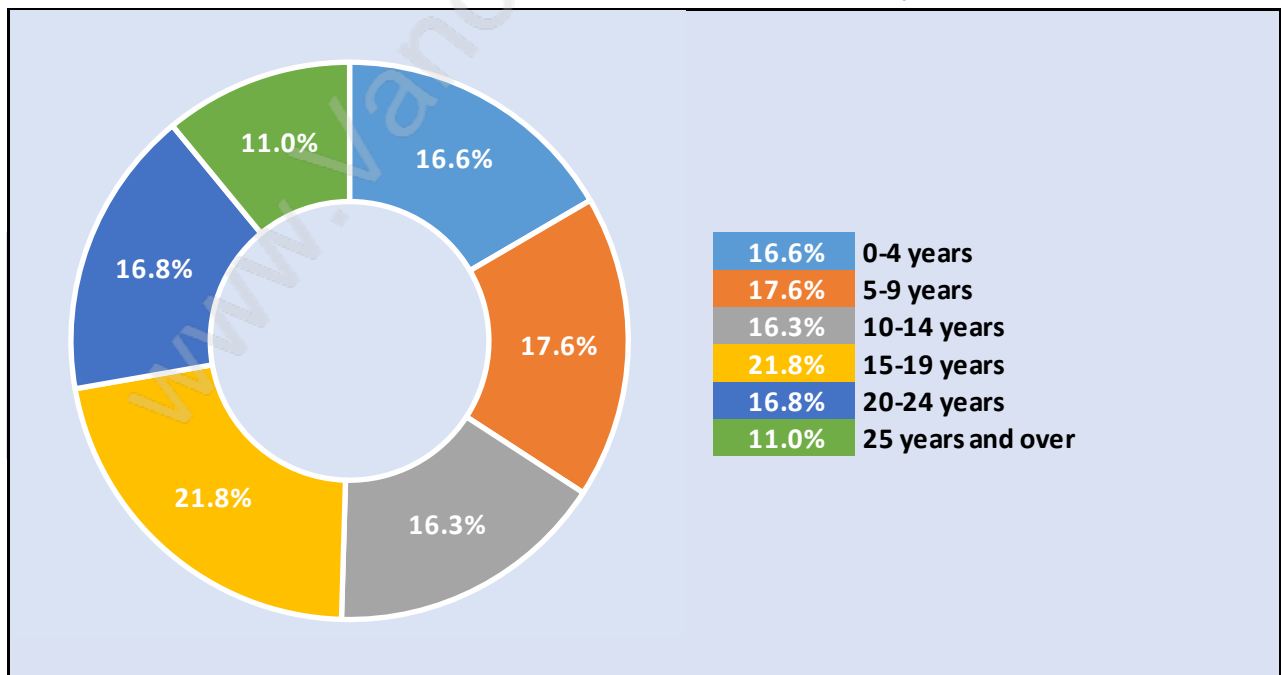

Southwest Maple Ridge

Population Trends in Southwest Maple Ridge

Population by Age in Southwest Maple Ridge

Population Age 15+ by Income Status in Southwest Maple Ridge

Total Population Age 15 - 8,074

Households by Income in Southwest Maple Ridge

Total Number of Households - 3,627 / Average Household Income - \$95,803

Families in Southwest Maple Ridge

Average Persons per Family - 2.9

Children at Home in Southwest Maple Ridge

Total Number of Children at Home - 2,959