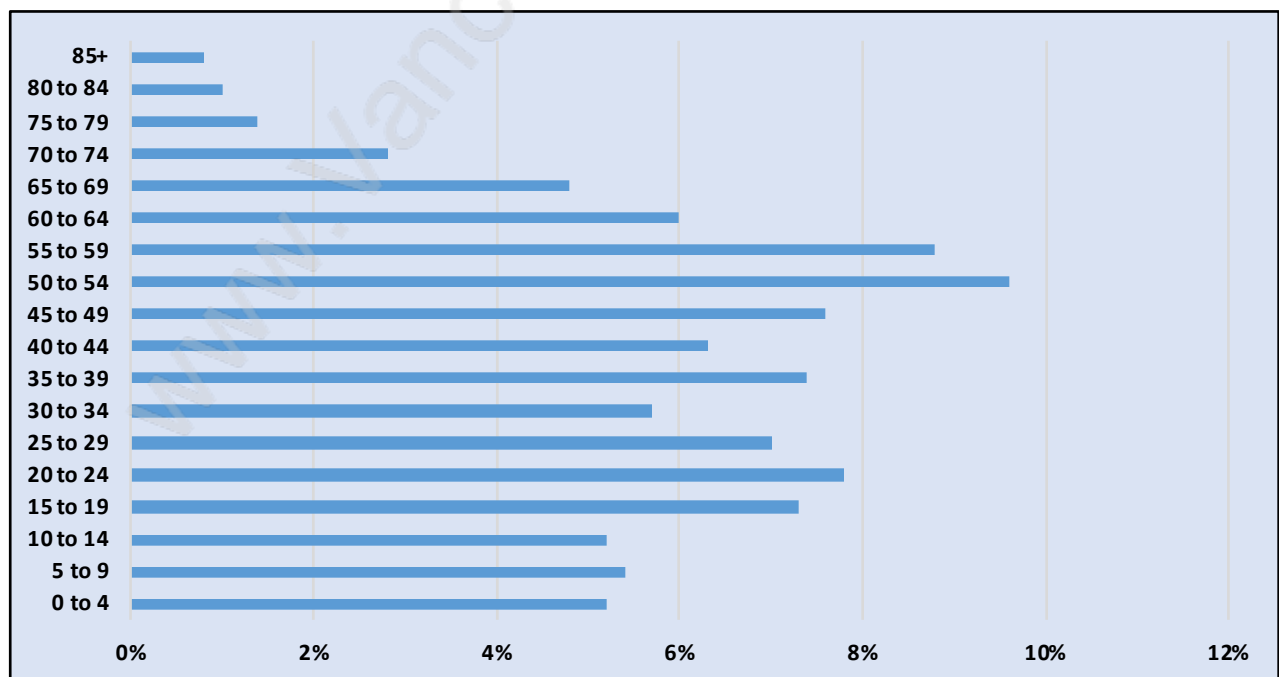

Southwest Maple Ridge

Population Trends in Southwest Maple Ridge

Population by Age in Southwest Maple Ridge

Population Age 15+ by Income Status in Southwest Maple Ridge

Total Population Age 15 - 8,074

Households by Income in Southwest Maple Ridge

Total Number of Households - 3,627 / Average Household Income - \$95,803

Families in Southwest Maple Ridge

Average Persons per Family - 2.9

Children at Home in Southwest Maple Ridge

Total Number of Children at Home - 2,959