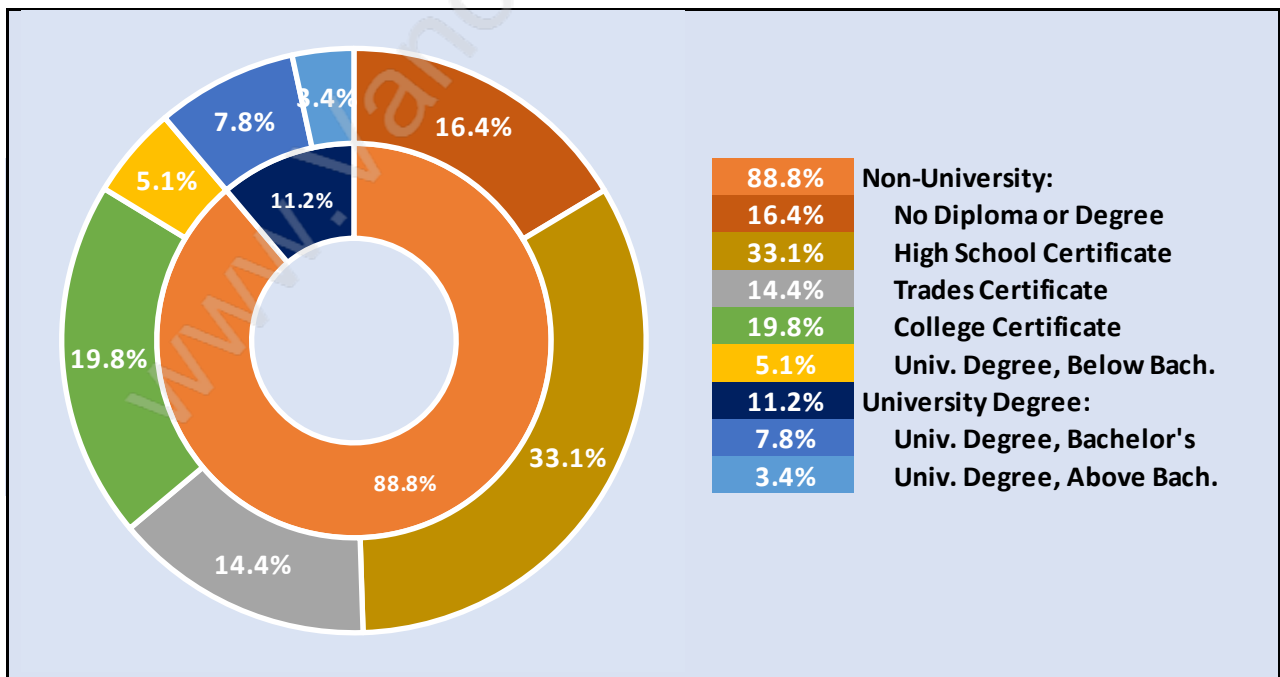

Family Structure in Southwest Maple Ridge

Total Number of Families - 2,749 / Average Persons per Family - 2.9

Households by Household Size in Southwest Maple Ridge

Total Number of Households - 3,627

Dwellings in Southwest Maple Ridge

Population Age 15+ in Southwest Maple Ridge

Labour Force by Occupation in Southwest Maple Ridge

Labour Force Participation in Southwest Maple Ridge

Travel To Work in (from) Southwest Maple Ridge

Occupied Dwellings by Structure Type in Southwest Maple Ridge