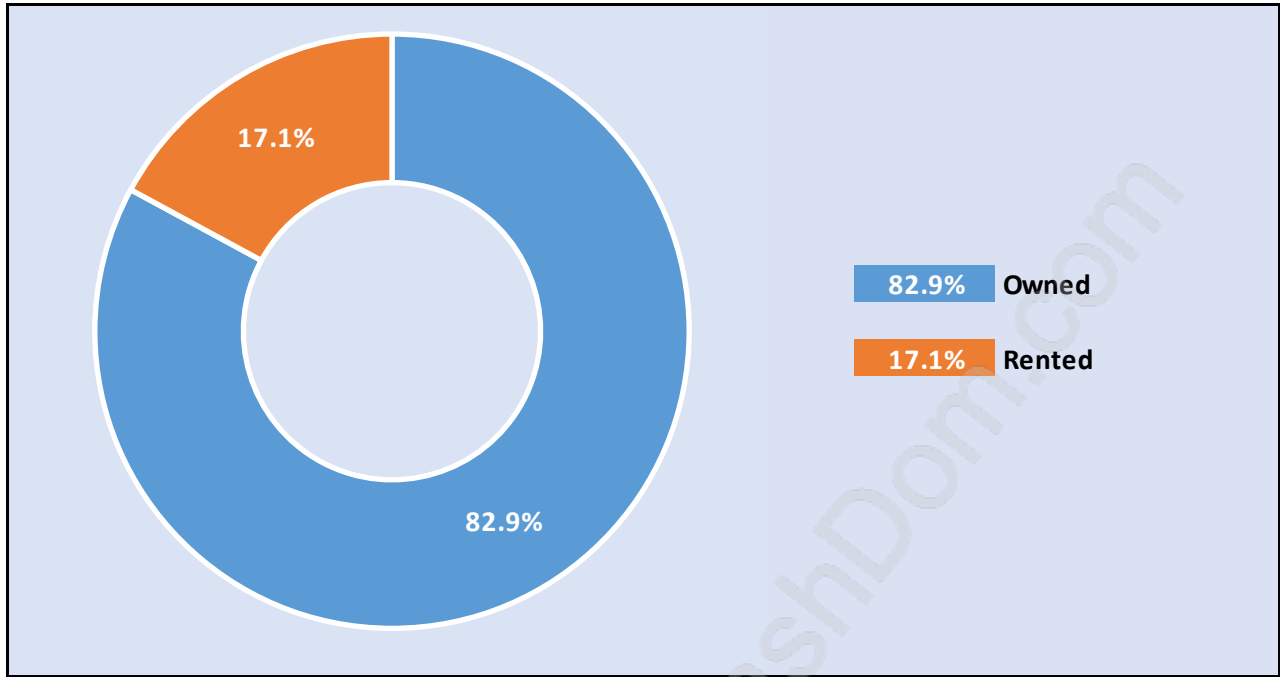

Family Structure in Southwest Maple Ridge

Total Number of Families - 2,749 / Average Persons per Family - 2.9

Households by Household Size in Southwest Maple Ridge

Total Number of Households - 3,627

Dwellings in Southwest Maple Ridge

Population Age 15+ in Southwest Maple Ridge

Labour Force by Occupation in Southwest Maple Ridge

Labour Force Participation in Southwest Maple Ridge

Travel To Work in (from) Southwest Maple Ridge

Occupied Dwellings by Structure Type in Southwest Maple Ridge