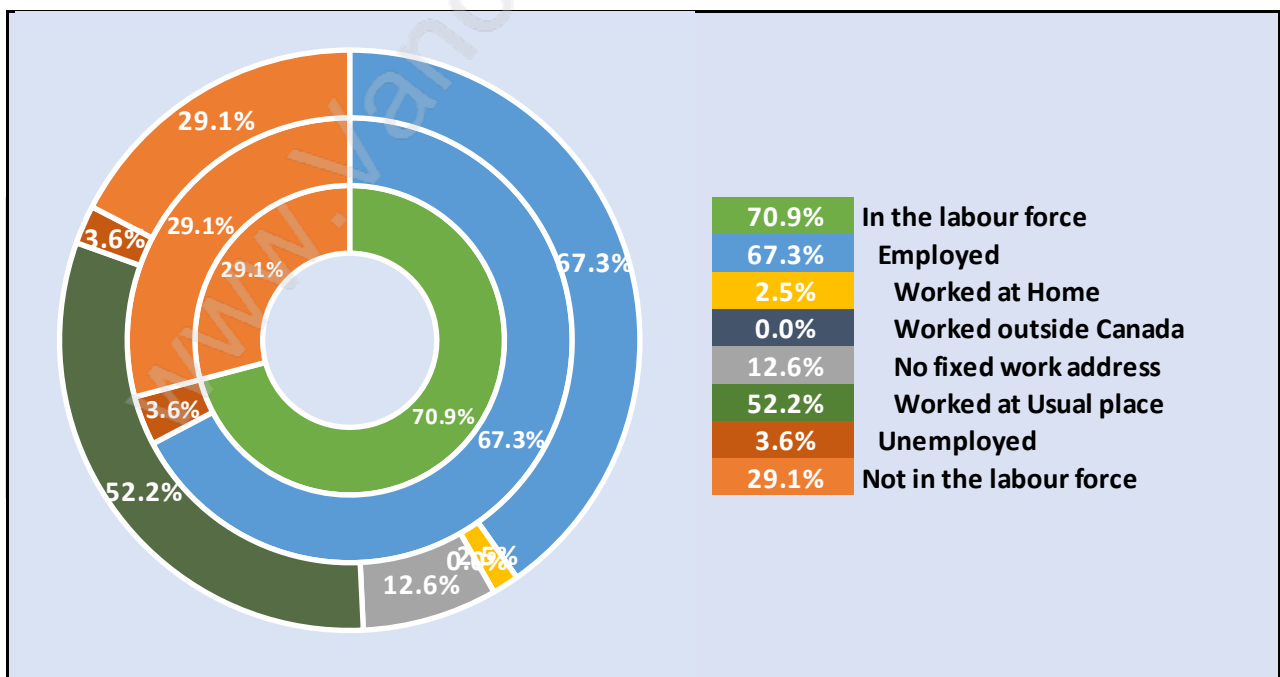

Family Structure in Southwest Maple Ridge

Total Number of Families - 2,749 / Average Persons per Family - 2.9

Households by Household Size in Southwest Maple Ridge

Total Number of Households - 3,627

Dwellings in Southwest Maple Ridge

Population Age 15+ in Southwest Maple Ridge

Labour Force by Occupation in Southwest Maple Ridge

Labour Force Participation in Southwest Maple Ridge

Travel To Work in (from) Southwest Maple Ridge

Occupied Dwellings by Structure Type in Southwest Maple Ridge