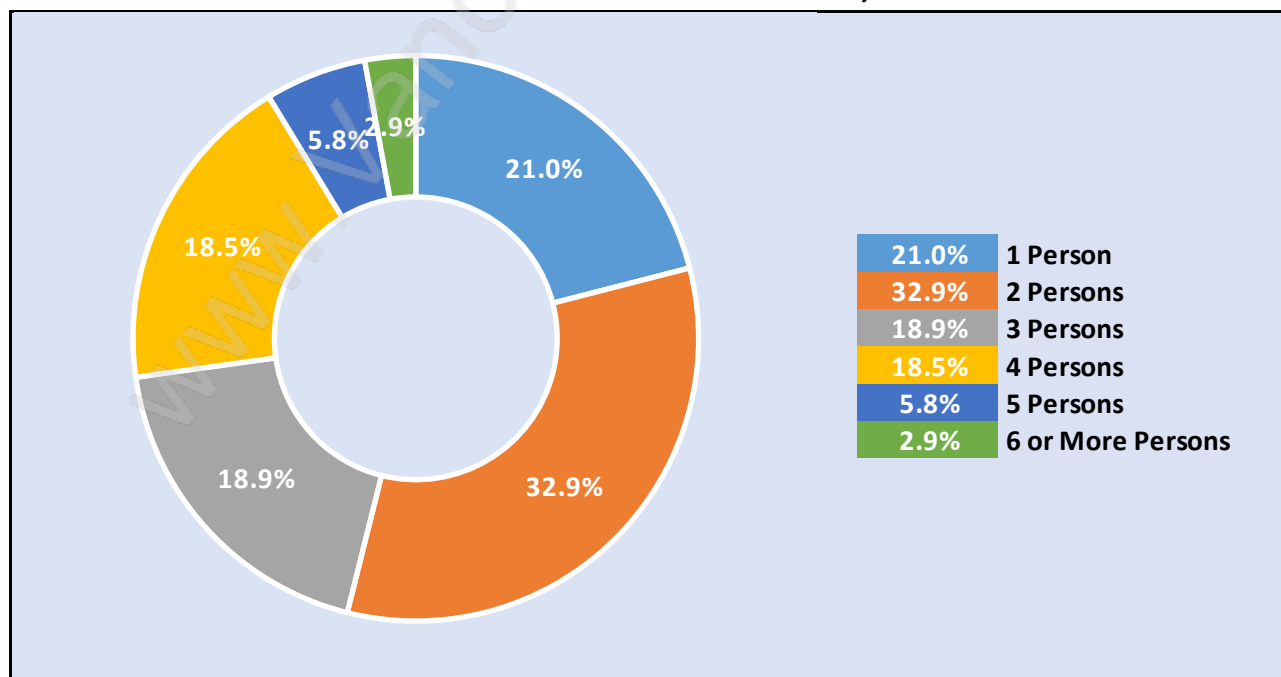

Southwest Maple Ridge

Population Trends in Southwest Maple Ridge

Population by Age in Southwest Maple Ridge

Population Age 15+ by Income Status in Southwest Maple Ridge

Total Population Age 15 - 8,074

Households by Income in Southwest Maple Ridge

Total Number of Households - 3,627 / Average Household Income - \$95,803

Families in Southwest Maple Ridge

Average Persons per Family - 2.9

Children at Home in Southwest Maple Ridge

Total Number of Children at Home - 2,959

Family Structure in Southwest Maple Ridge

Total Number of Families - 2,749 / Average Persons per Family - 2.9

Households by Household Size in Southwest Maple Ridge

Total Number of Households - 3,627

Dwellings in Southwest Maple Ridge

Population Age 15+ in Southwest Maple Ridge

Labour Force by Occupation in Southwest Maple Ridge

Labour Force Participation in Southwest Maple Ridge

Travel To Work in (from) Southwest Maple Ridge

Occupied Dwellings by Structure Type in Southwest Maple Ridge