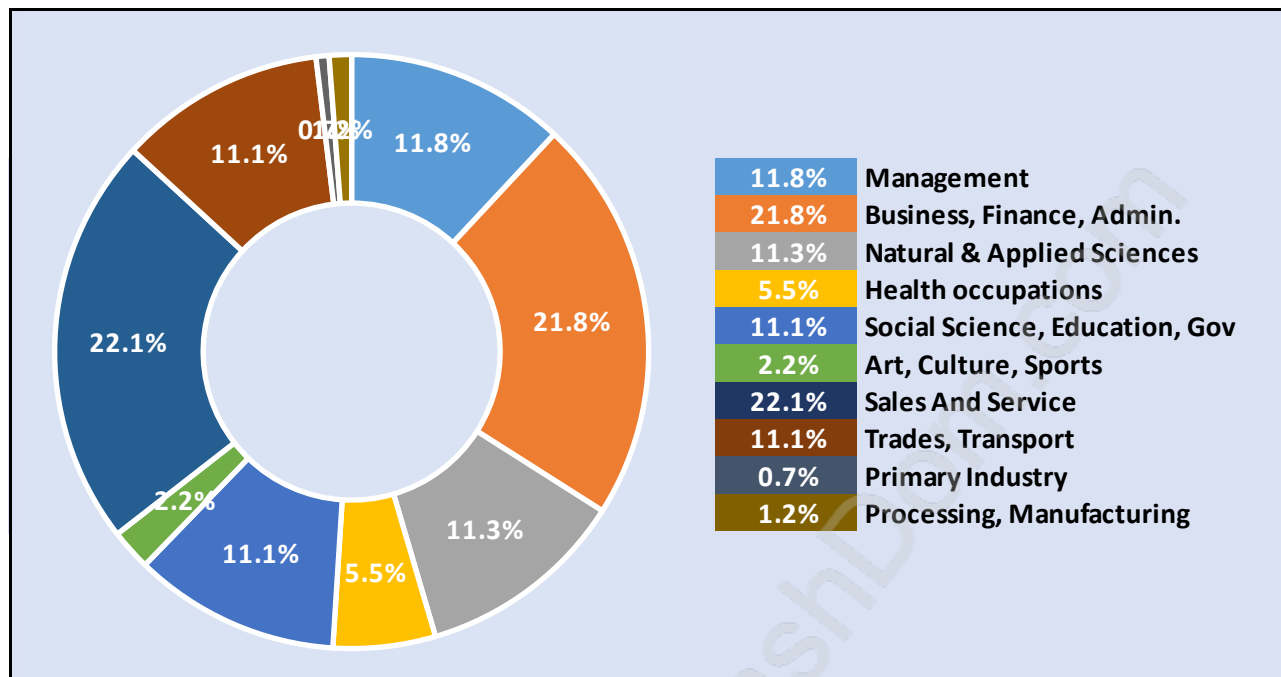

Population Age 15+ in Sperling-Duthie

Labour Force by Occupation in Sperling-Duthie

Labour Force Participation in Sperling-Duthie

Travel To Work in (from) Sperling-Duthie

Occupied Dwellings by Structure Type in Sperling-Duthie