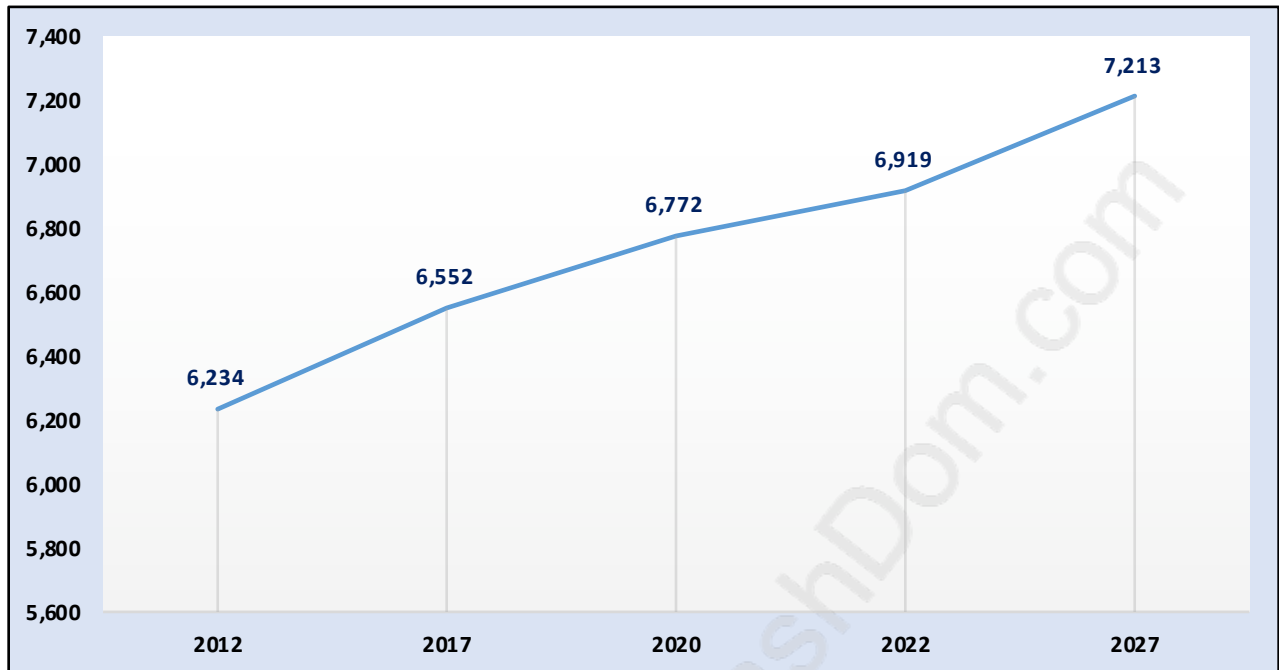

Sperring-Duthie

Population Trends in Sperling-Duthie

Population by Age in Sperling-Duthie

Population Age 15+ by Income Status in Sperling-Duthie

Total Population Age 15 - 5,563

Households by Income in Sperling-Duthie

Total Number of Households - 2,247 / Average Household Income - \$96,228

Families in Sperling-Duthie

Average Persons per Family - 3.2

Children at Home in Sperling-Duthie

Total Number of Children at Home - 2,165