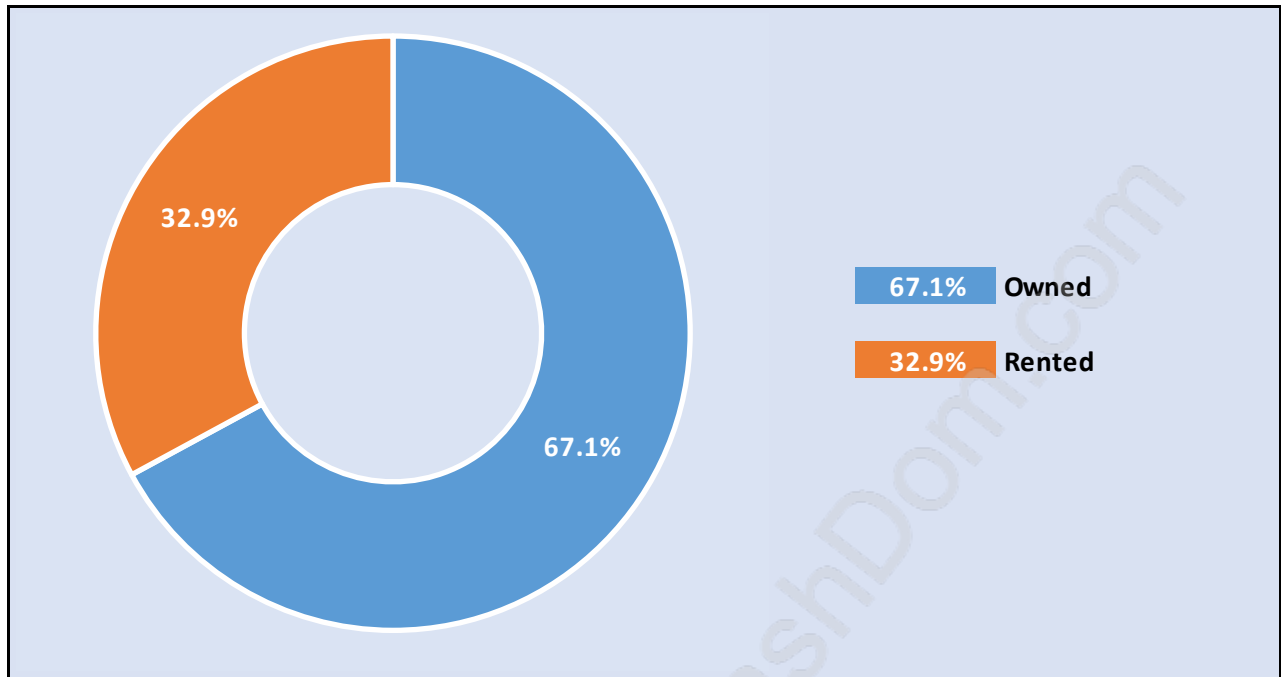

Family Structure in Sperling-Duthie

Total Number of Families - 1,742 / Average Persons per Family - 3.2

Households by Household Size in Sperling-Duthie

Total Number of Households - 2,247

Dwellings in Sperling-Duthie

Population Age 15+ in Sperling-Duthie

Labour Force by Occupation in Sperling-Duthie

Labour Force Participation in Sperling-Duthie

Travel To Work in (from) Sperling-Duthie

Occupied Dwellings by Structure Type in Sperling-Duthie