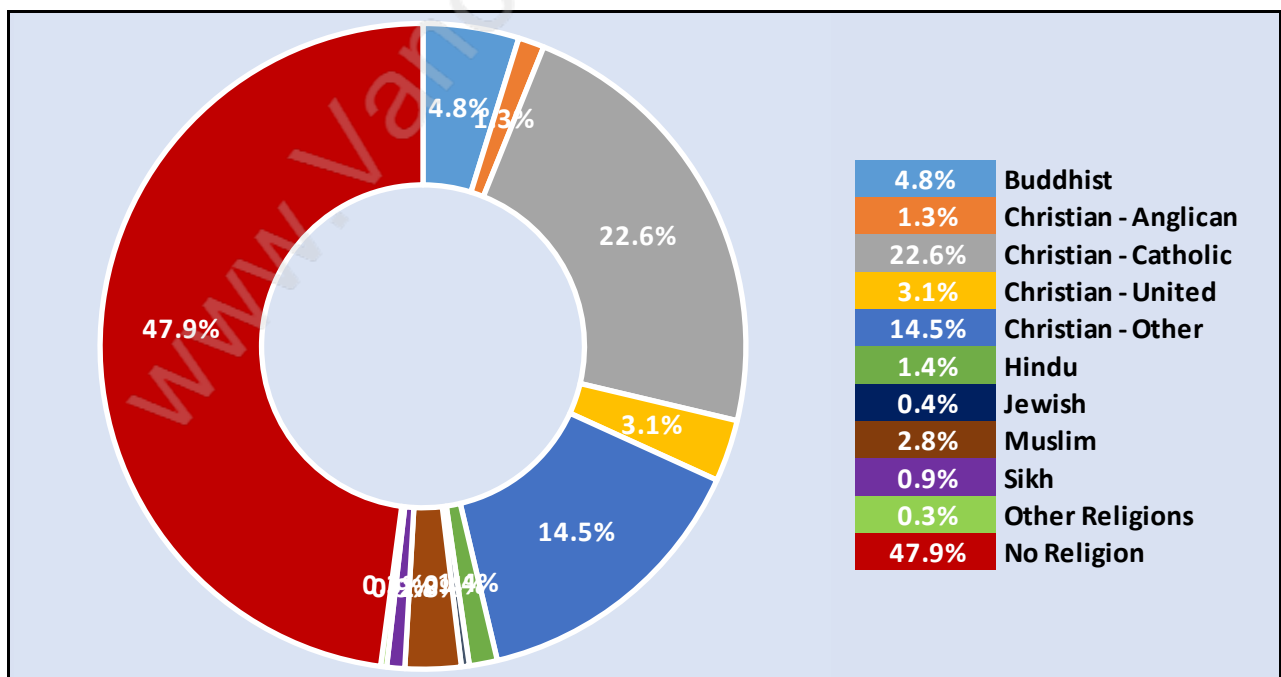

Population Age 15+ in Sperling-Duthie

Labour Force by Occupation in Sperling-Duthie

Labour Force Participation in Sperling-Duthie

Travel To Work in (from) Sperling-Duthie

Occupied Dwellings by Structure Type in Sperling-Duthie

Dominant Bulding Type - Houses

Private Dwellings by Period of Construction in Sperling-Duthie

Dominant Period of Construction - 1961-1980

Population by Religion in Sperling-Duthie

Population by Home Languages in Sperling-Duthie