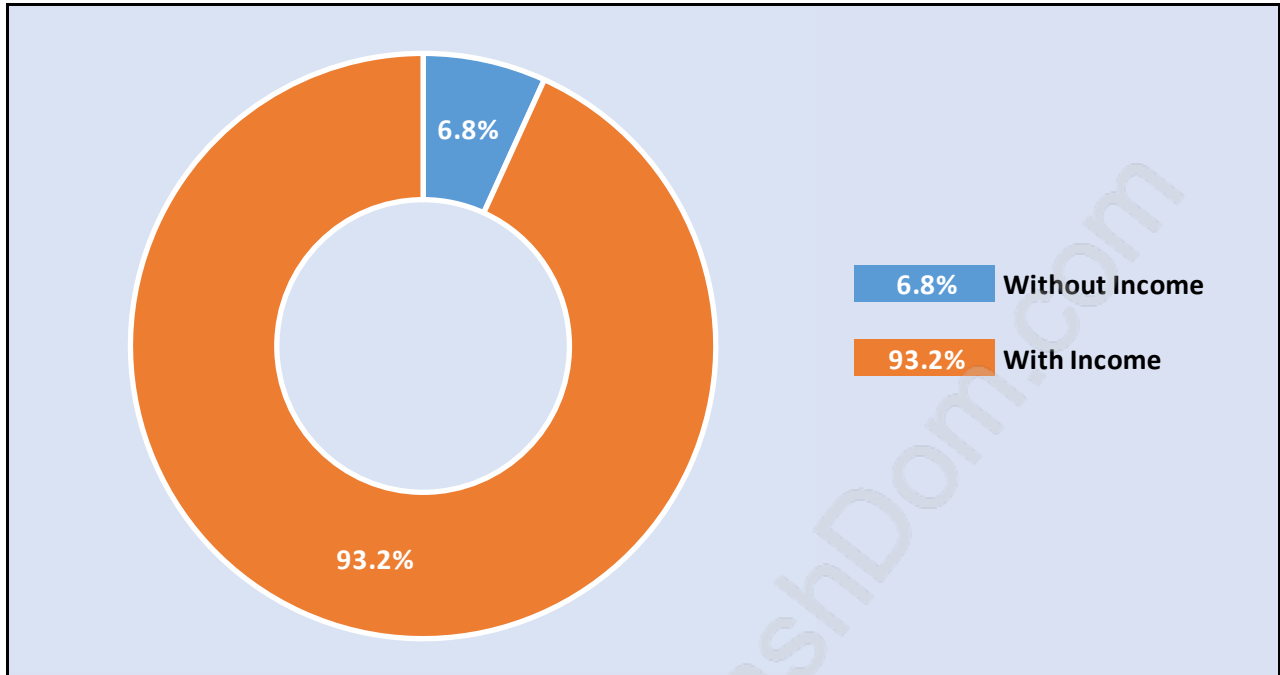

Sperring-Duthie

Population Trends in Sperling-Duthie

Population by Age in Sperling-Duthie

Population Age 15+ by Income Status in Sperling-Duthie

Total Population Age 15 - 5,563

Households by Income in Sperling-Duthie

Total Number of Households - 2,247 / Average Household Income - \$96,228

Families in Sperling-Duthie

Average Persons per Family - 3.2

Children at Home in Sperling-Duthie

Total Number of Children at Home - 2,165