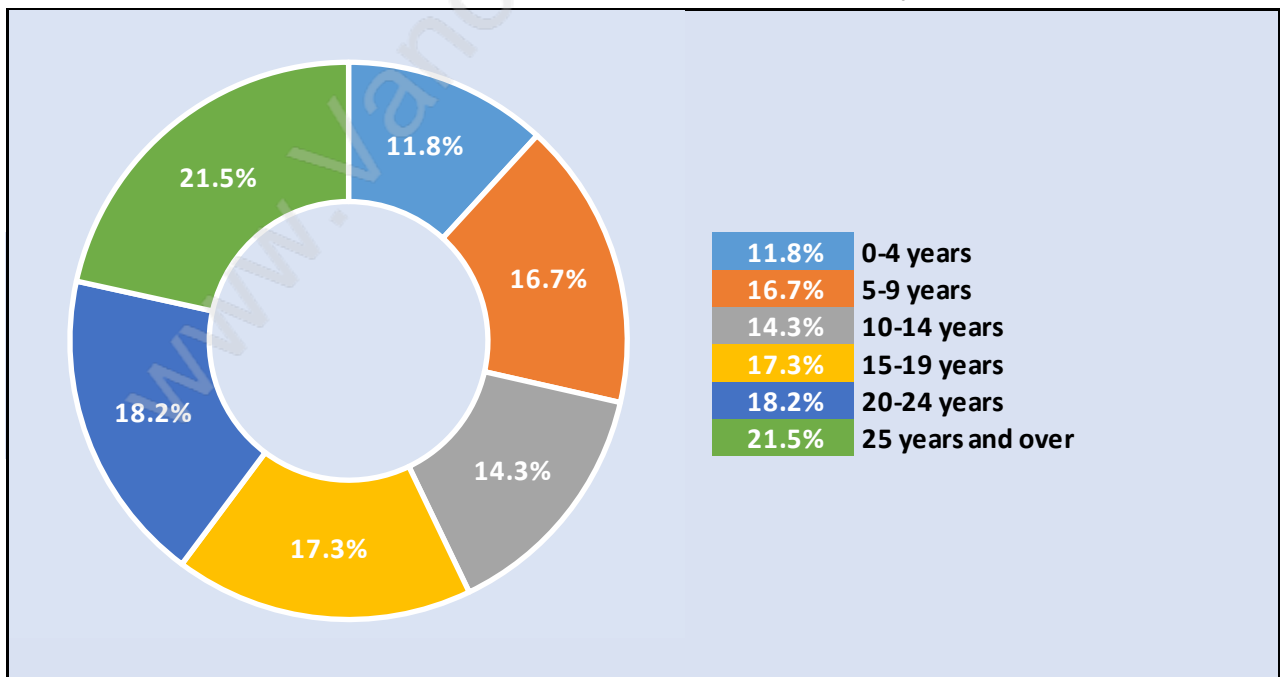

Sperring-Duthie

Population Trends in Sperling-Duthie

Population by Age in Sperling-Duthie

Population Age 15+ by Income Status in Sperling-Duthie

Total Population Age 15 - 5,563

Households by Income in Sperling-Duthie

Total Number of Households - 2,247 / Average Household Income - \$96,228

Families in Sperling-Duthie

Average Persons per Family - 3.2

Children at Home in Sperling-Duthie

Total Number of Children at Home - 2,165