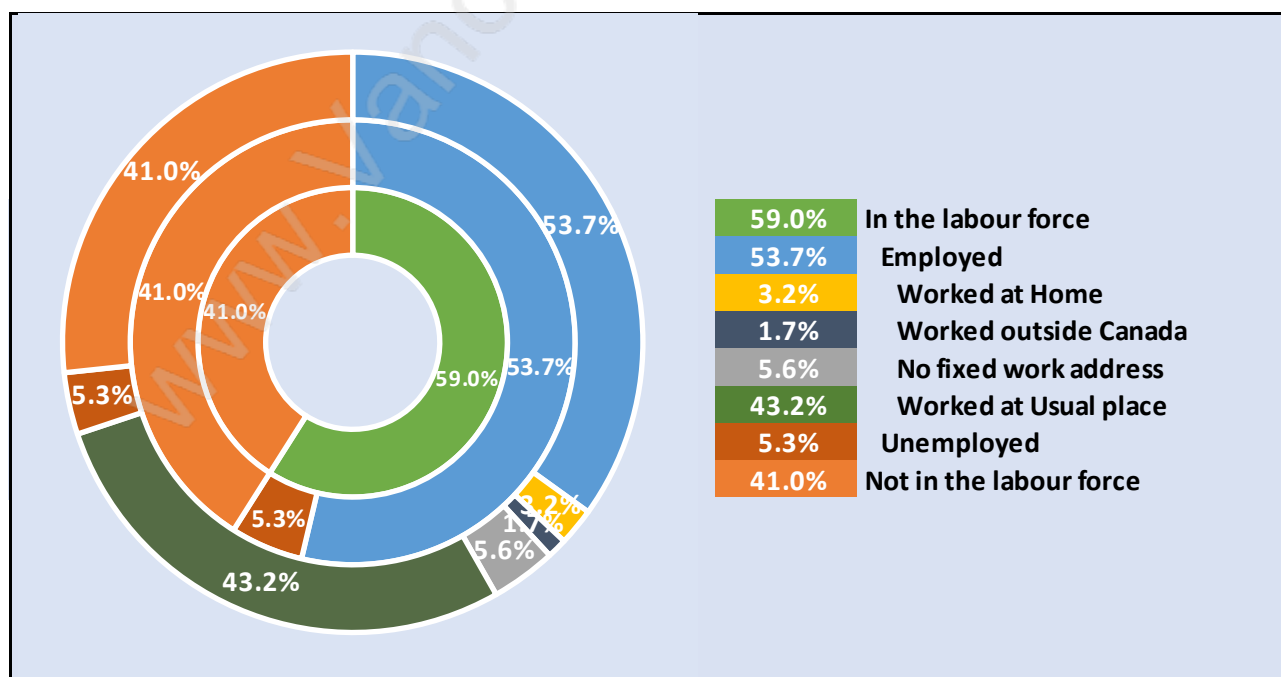

Total Number of Households - 2,247 / Average Household Income - \$96,228

Families in Sperling-Duthie

Average Persons per Family - 3.2

Children at Home in Sperling-Duthie

Total Number of Children at Home - 2,165

Family Structure in Sperling-Duthie

Total Number of Families - 1,742 / Average Persons per Family - 3.2

Households by Household Size in Sperling-Duthie

Total Number of Households - 2,247

Dwellings in Sperling-Duthie

Population Age 15+ in Sperling-Duthie

Labour Force by Occupation in Sperling-Duthie

Labour Force Participation in Sperling-Duthie

Travel To Work in (from) Sperling-Duthie

Occupied Dwellings by Structure Type in Sperling-Duthie