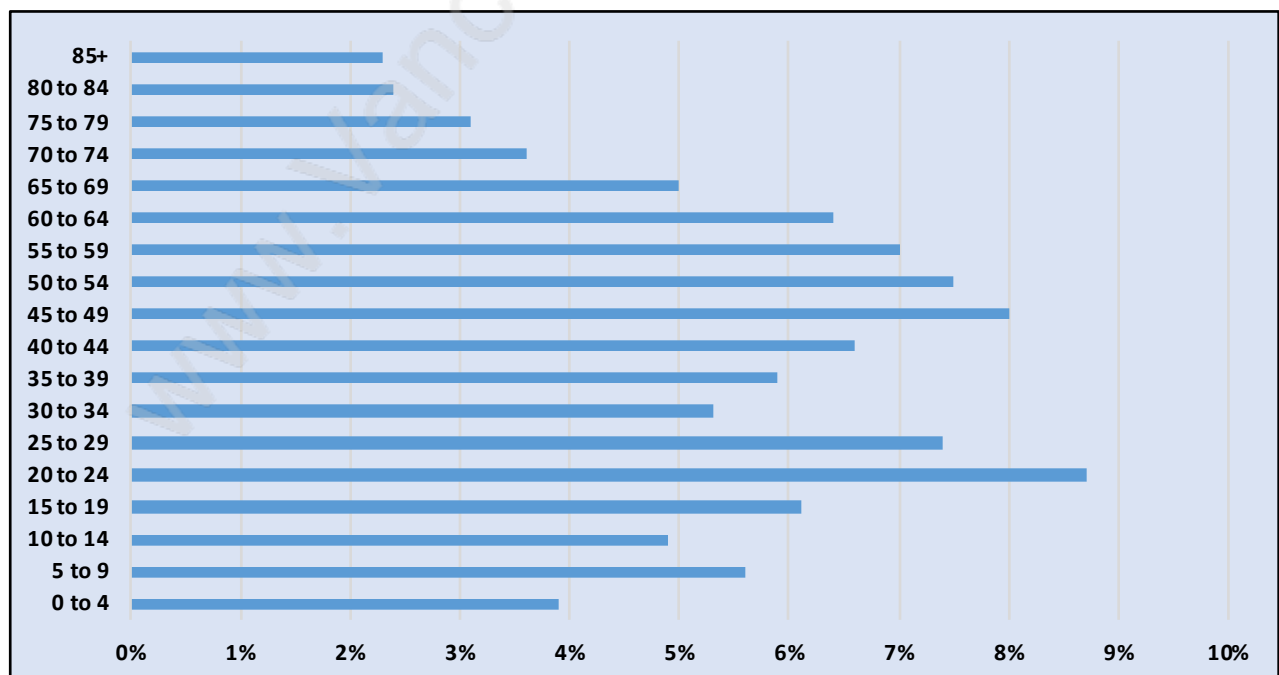

Sperring-Duthie

Population Trends in Sperling-Duthie

Population by Age in Sperling-Duthie

Population Age 15+ by Income Status in Sperling-Duthie

Total Population Age 15 - 5,563

Households by Income in Sperling-Duthie

Total Number of Households - 2,247 / Average Household Income - \$96,228

Families in Sperling-Duthie

Average Persons per Family - 3.2

Children at Home in Sperling-Duthie

Total Number of Children at Home - 2,165