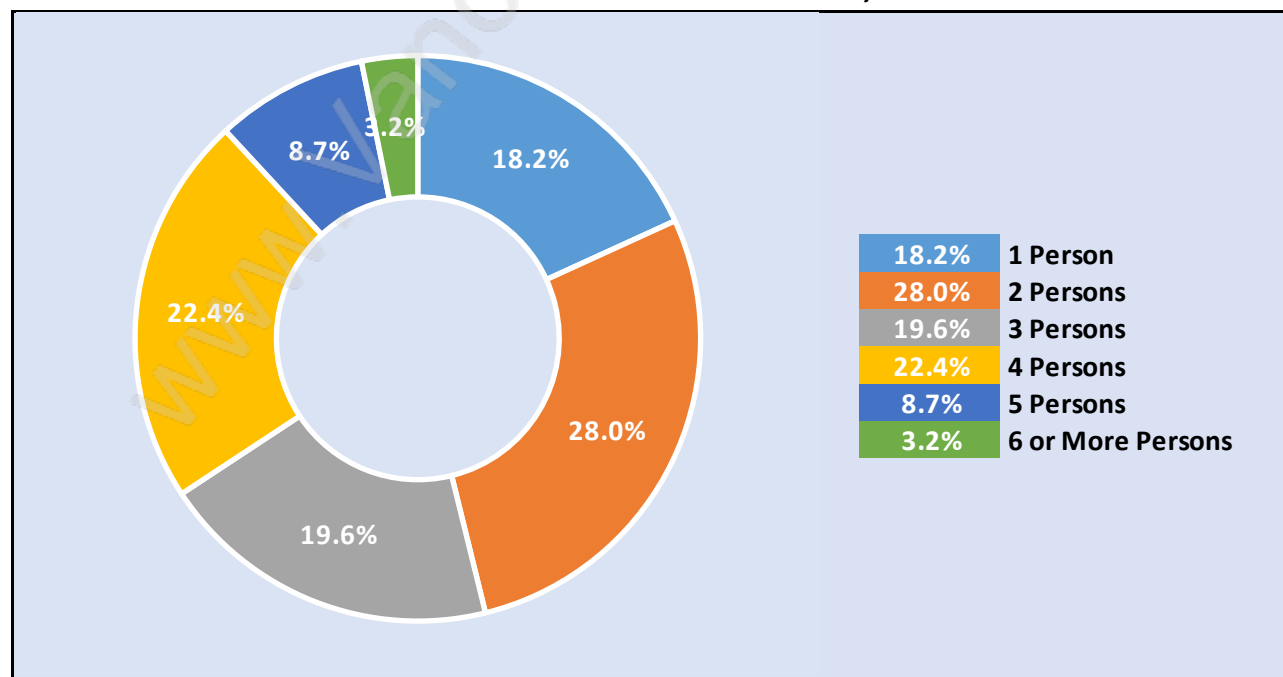

Sperring-Duthie

Population Trends in Sperling-Duthie

Population by Age in Sperling-Duthie

Population Age 15+ by Income Status in Sperling-Duthie

Total Population Age 15 - 5,563

Households by Income in Sperling-Duthie

Total Number of Households - 2,247 / Average Household Income - \$96,228

Families in Sperling-Duthie

Average Persons per Family - 3.2

Children at Home in Sperling-Duthie

Total Number of Children at Home - 2,165

Family Structure in Sperling-Duthie

Total Number of Families - 1,742 / Average Persons per Family - 3.2

Households by Household Size in Sperling-Duthie

Total Number of Households - 2,247

Dwellings in Sperling-Duthie

Population Age 15+ in Sperling-Duthie

Labour Force by Occupation in Sperling-Duthie

Labour Force Participation in Sperling-Duthie

Travel To Work in (from) Sperling-Duthie

Occupied Dwellings by Structure Type in Sperling-Duthie