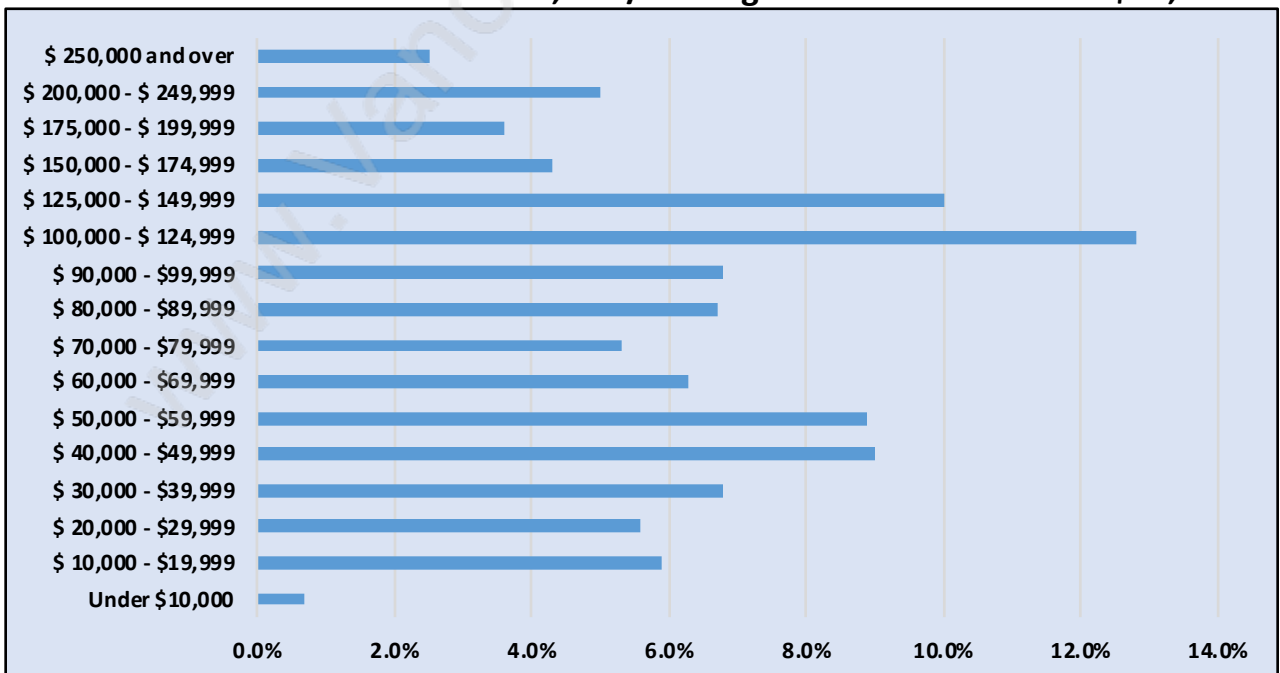

Sperring-Duthie

Population Trends in Sperling-Duthie

Population by Age in Sperling-Duthie

Population Age 15+ by Income Status in Sperling-Duthie

Total Population Age 15 - 5,563

Households by Income in Sperling-Duthie

Total Number of Households - 2,247 / Average Household Income - \$96,228

Families in Sperling-Duthie

Average Persons per Family - 3.2

Children at Home in Sperling-Duthie

Total Number of Children at Home - 2,165