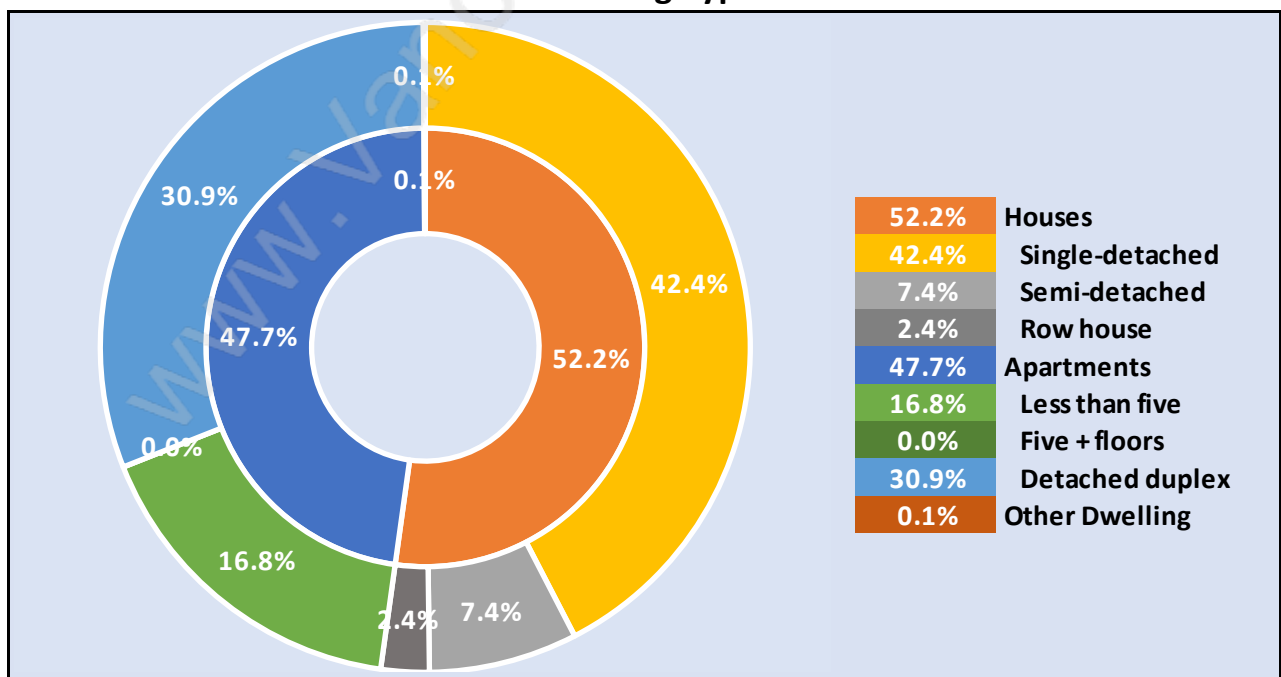

Population Age 15+ in Sperling-Duthie

Labour Force by Occupation in Sperling-Duthie

Labour Force Participation in Sperling-Duthie

Travel To Work in (from) Sperling-Duthie

Occupied Dwellings by Structure Type in Sperling-Duthie

Dominant Bulding Type - Houses

Private Dwellings by Period of Construction in Sperling-Duthie

Dominant Period of Construction - 1961-1980

Population by Religion in Sperling-Duthie

Population by Home Languages in Sperling-Duthie