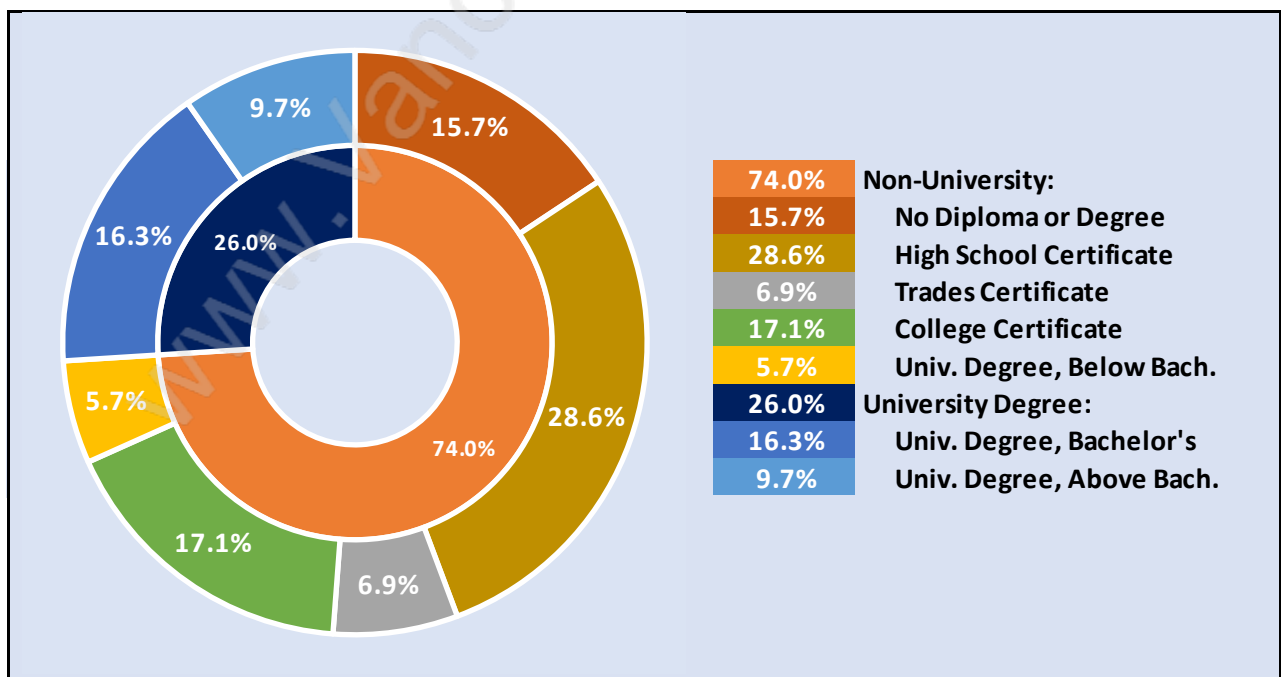

Total Number of Households - 2,247 / Average Household Income - \$96,228

Families in Sperling-Duthie

Average Persons per Family - 3.2

Children at Home in Sperling-Duthie

Total Number of Children at Home - 2,165

Family Structure in Sperling-Duthie

Total Number of Families - 1,742 / Average Persons per Family - 3.2

Households by Household Size in Sperling-Duthie

Total Number of Households - 2,247

Dwellings in Sperling-Duthie

Population Age 15+ in Sperling-Duthie

Labour Force by Occupation in Sperling-Duthie

Labour Force Participation in Sperling-Duthie

Travel To Work in (from) Sperling-Duthie

Occupied Dwellings by Structure Type in Sperling-Duthie