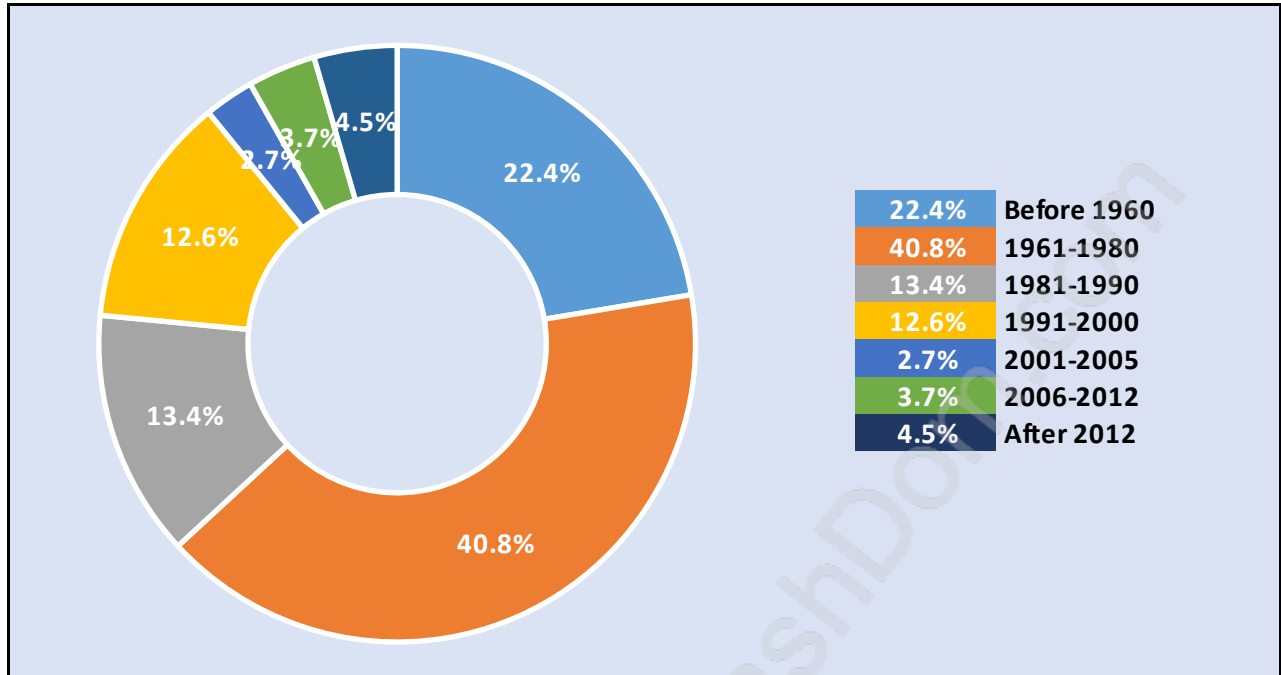

Sperring-Duthie

Population Trends in Sperling-Duthie

Population by Age in Sperling-Duthie

Population Age 15+ by Income Status in Sperling-Duthie

Total Population Age 15 - 5,563

Households by Income in Sperling-Duthie

Population Age 15+ in Sperling-Duthie

Labour Force by Occupation in Sperling-Duthie

Labour Force Participation in Sperling-Duthie

Travel To Work in (from) Sperling-Duthie

Occupied Dwellings by Structure Type in Sperling-Duthie

Dominant Bulding Type - Houses

Private Dwellings by Period of Construction in Sperling-Duthie

Dominant Period of Construction - 1961-1980

Population by Religion in Sperling-Duthie

Population by Home Languages in Sperling-Duthie