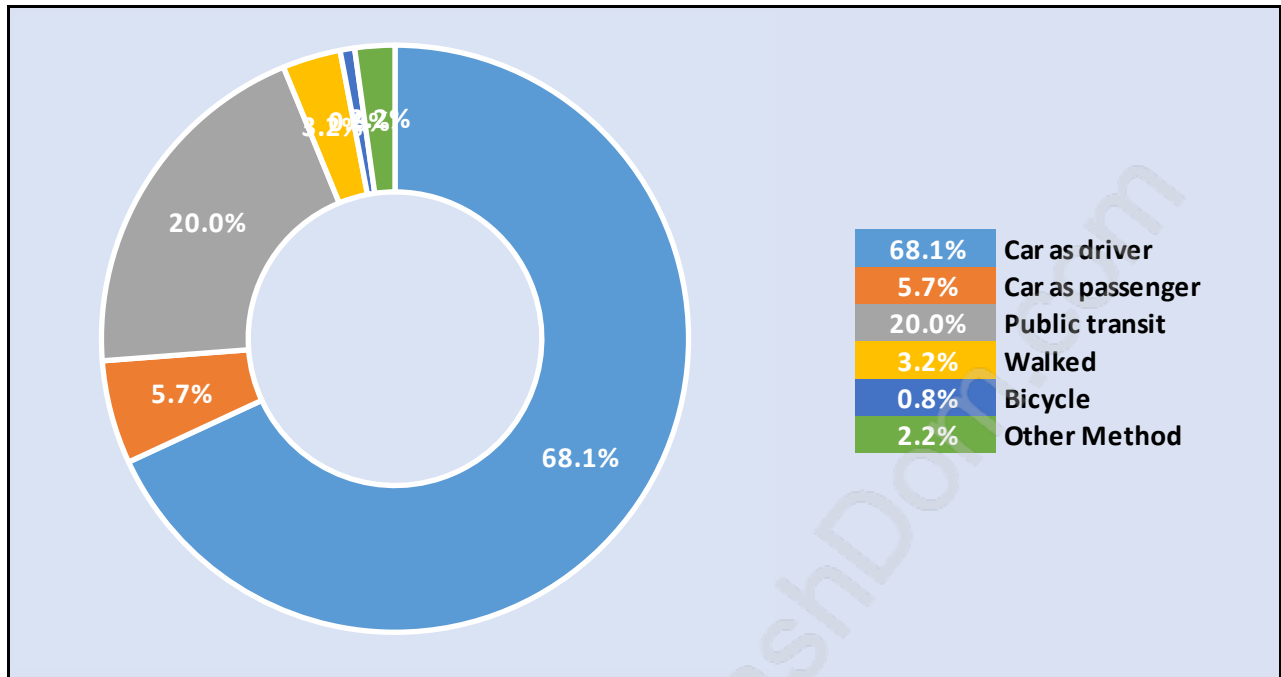

Population Age 15+ in Sperling-Duthie

Labour Force by Occupation in Sperling-Duthie

Labour Force Participation in Sperling-Duthie

Travel To Work in (from) Sperling-Duthie

Occupied Dwellings by Structure Type in Sperling-Duthie