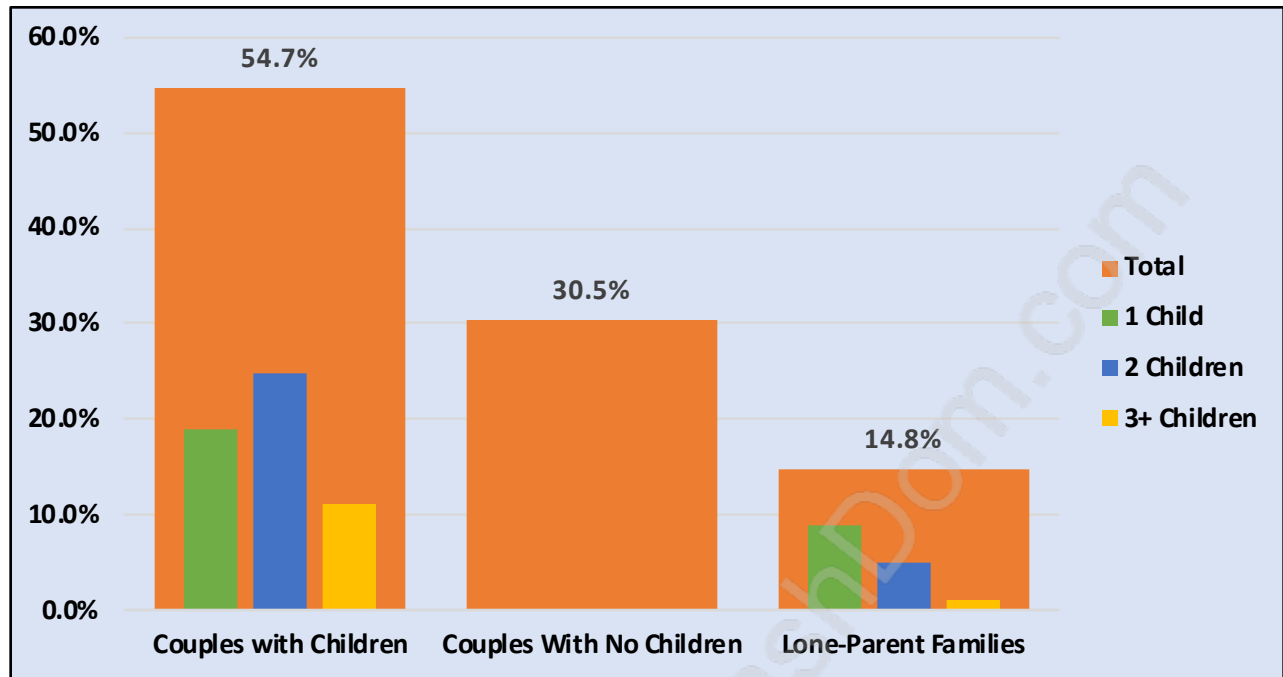

Sperring-Duthie

Population Trends in Sperling-Duthie

Population by Age in Sperling-Duthie

Population Age 15+ by Income Status in Sperling-Duthie

Total Population Age 15 - 5,563

Households by Income in Sperling-Duthie

Total Number of Households - 2,247 / Average Household Income - \$96,228

Families in Sperling-Duthie

Average Persons per Family - 3.2

Children at Home in Sperling-Duthie

Total Number of Children at Home - 2,165

Family Structure in Sperling-Duthie

Total Number of Families - 1,742 / Average Persons per Family - 3.2

Households by Household Size in Sperling-Duthie

Total Number of Households - 2,247

Dwellings in Sperling-Duthie