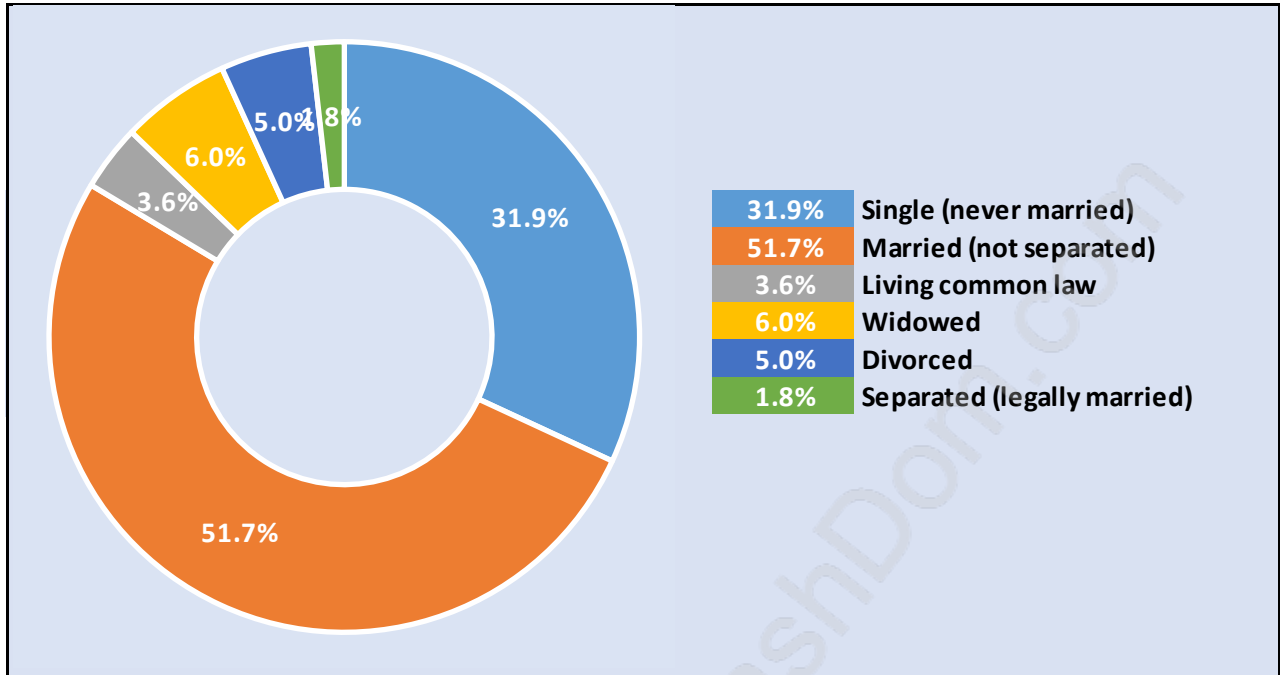

Sperring-Duthie

Population Trends in Sperling-Duthie

Population by Age in Sperling-Duthie

Population Age 15+ by Income Status in Sperling-Duthie

Total Population Age 15 - 5,563

Households by Income in Sperling-Duthie

Total Number of Households - 2,247 / Average Household Income - \$96,228

Families in Sperling-Duthie

Average Persons per Family - 3.2

Children at Home in Sperling-Duthie

Total Number of Children at Home - 2,165