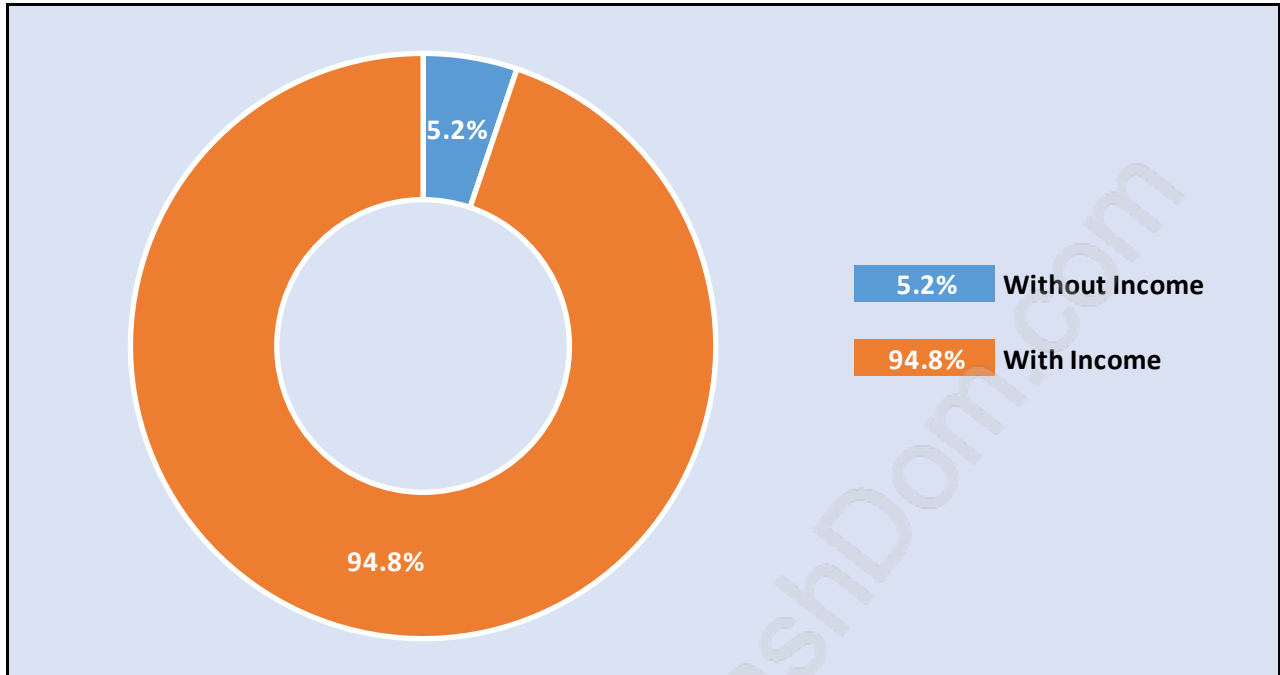

## Population Trends in Stave Falls

## Population by Age in Stave Falls

## Population Age 15+ by Income Status in Stave Falls

Total Population Age 15 - 1,265