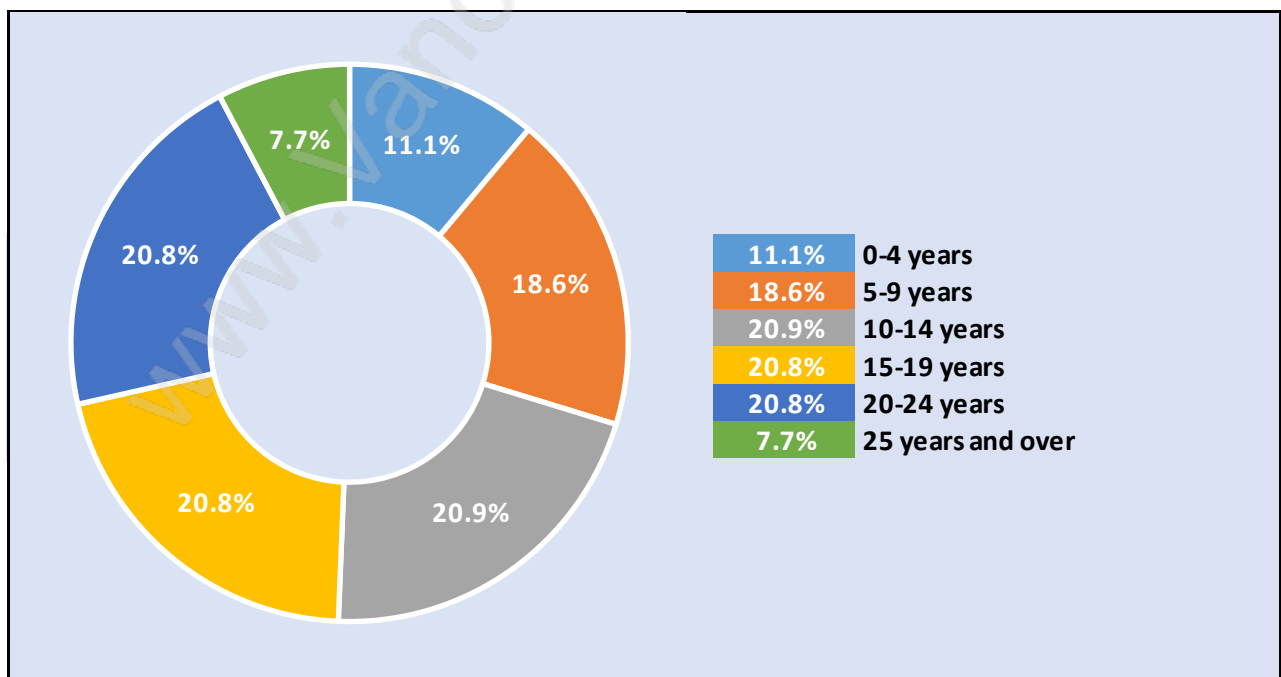

Children at Home in Stave Falls

Total Number of Children at Home - 416