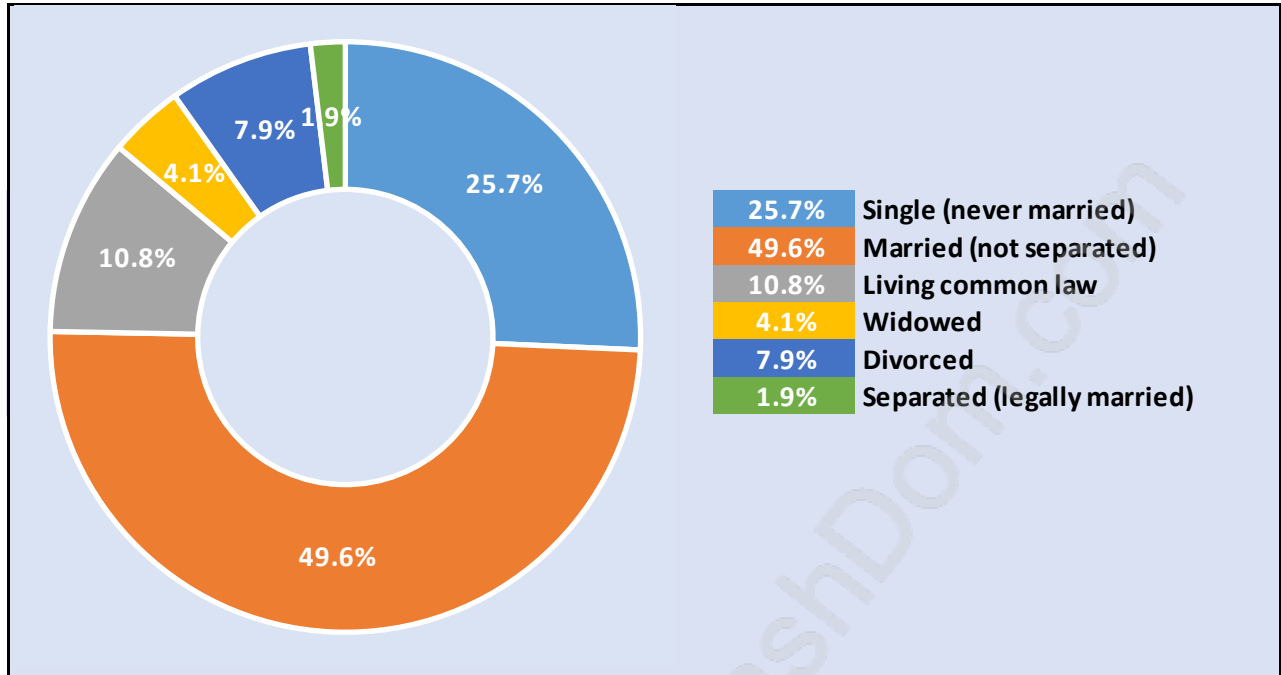

Families in Stave Falls

Average Persons per Family - 3