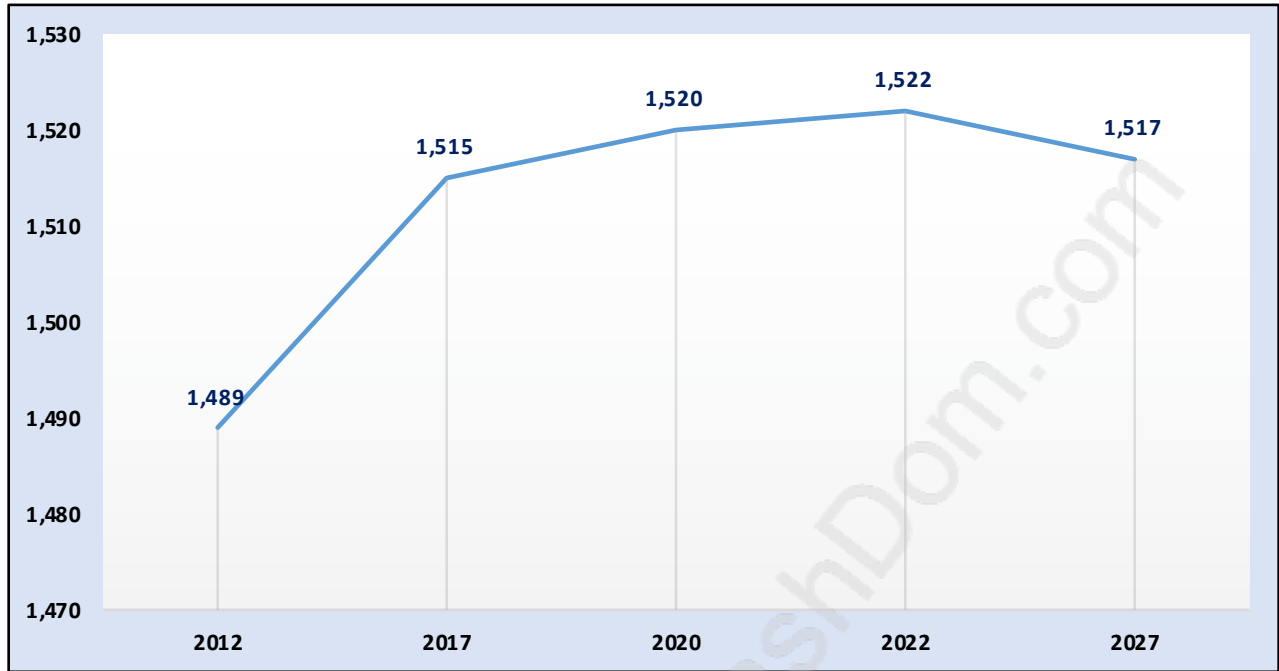

# Stave Falls

## Population Trends in Stave Falls

### Dominant Period of Construction - 1961-1980