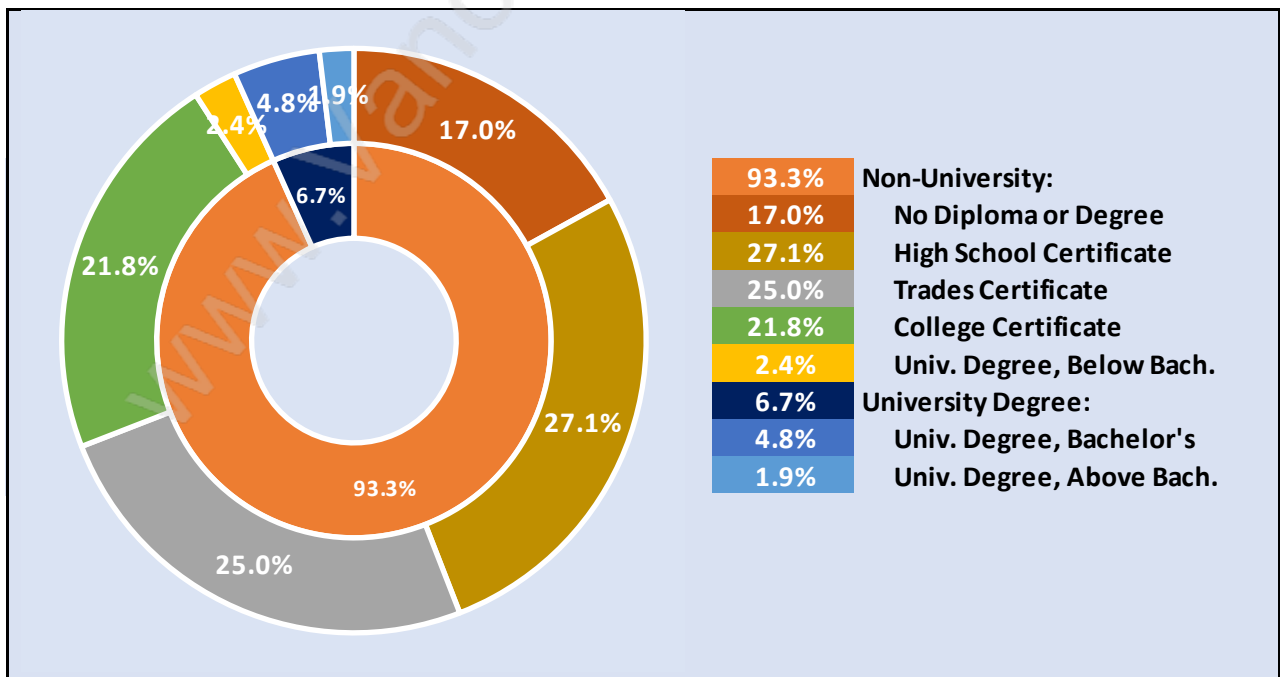

Population Age 15+ in Stave Falls