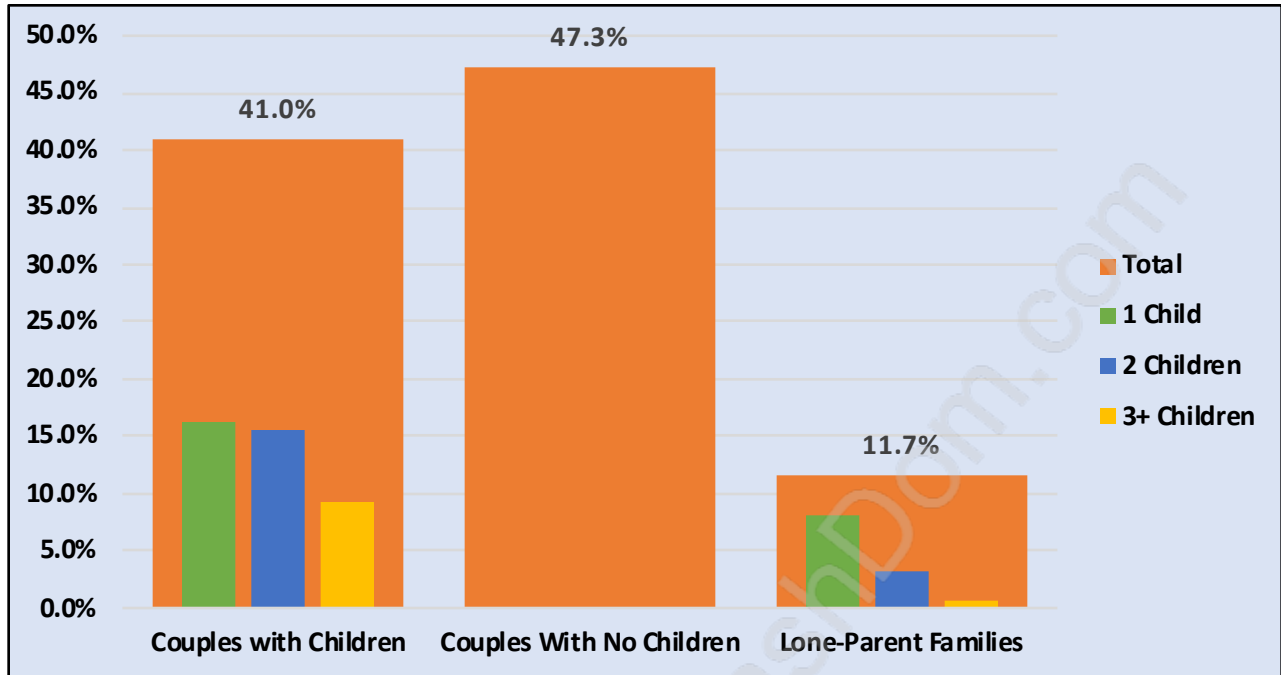

Family Structure in Stave Falls

Total Number of Families - 419 / Average Persons per Family - 3.