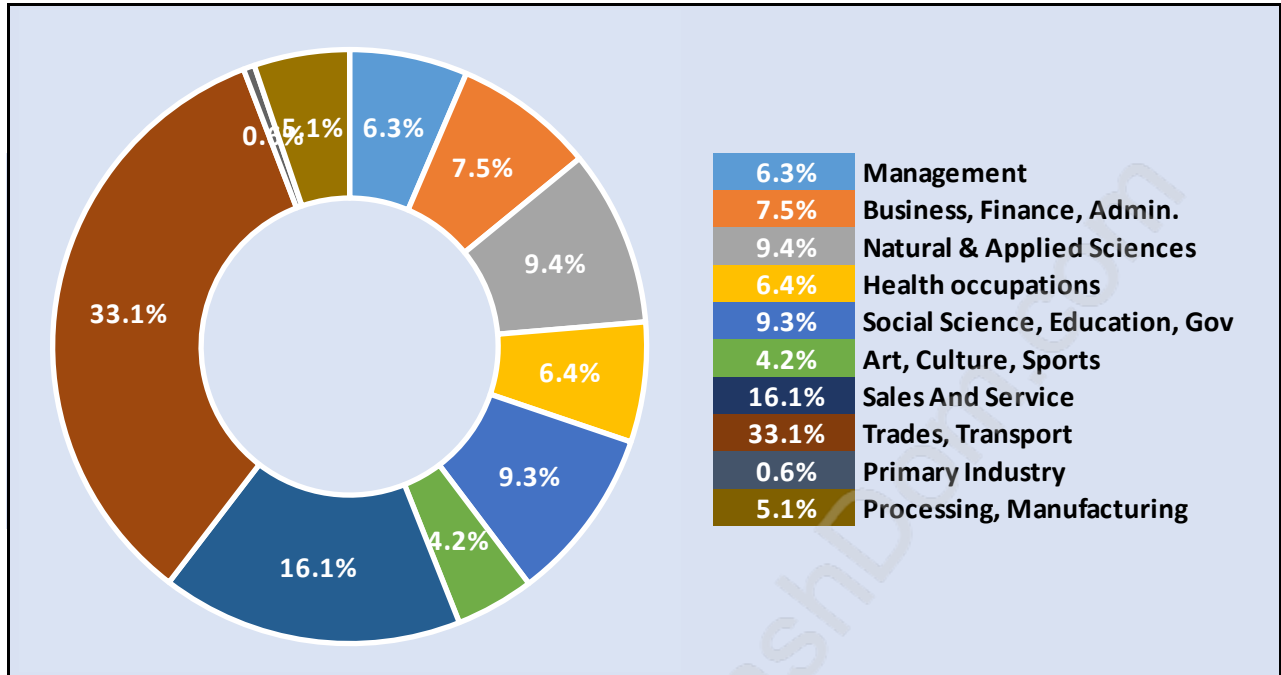

Labour Force by Occupation in Stave Falls