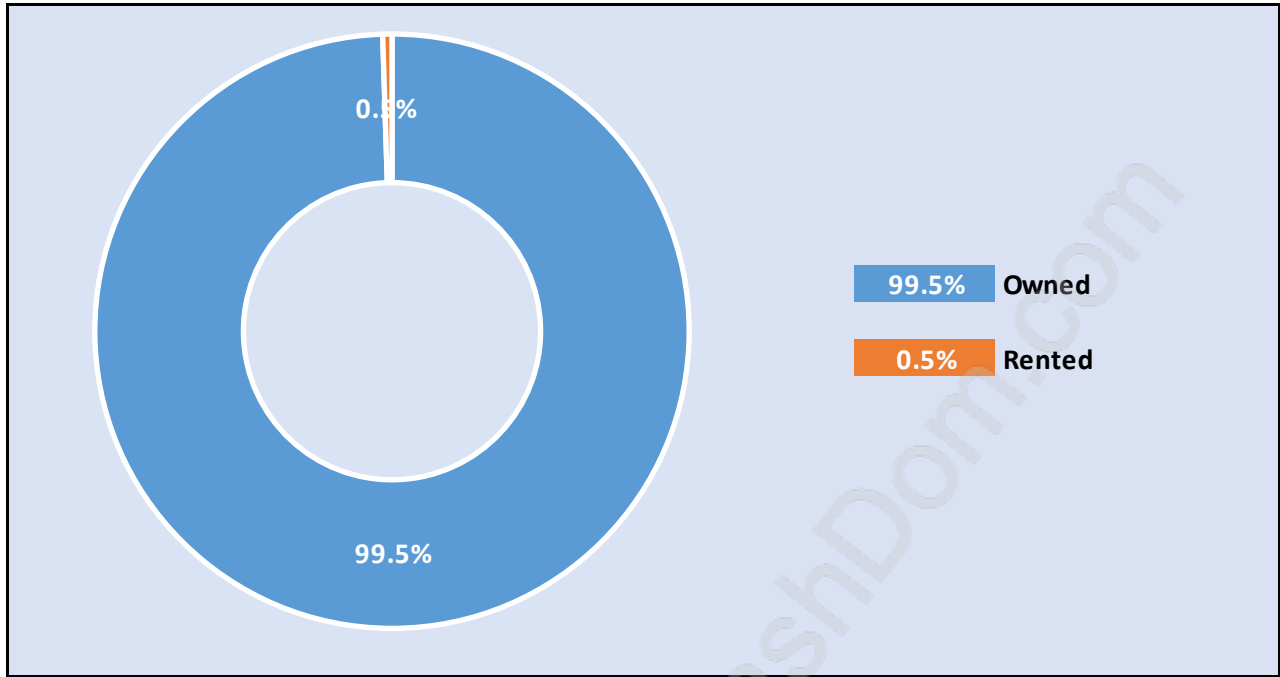

Dwellings in Stave Falls