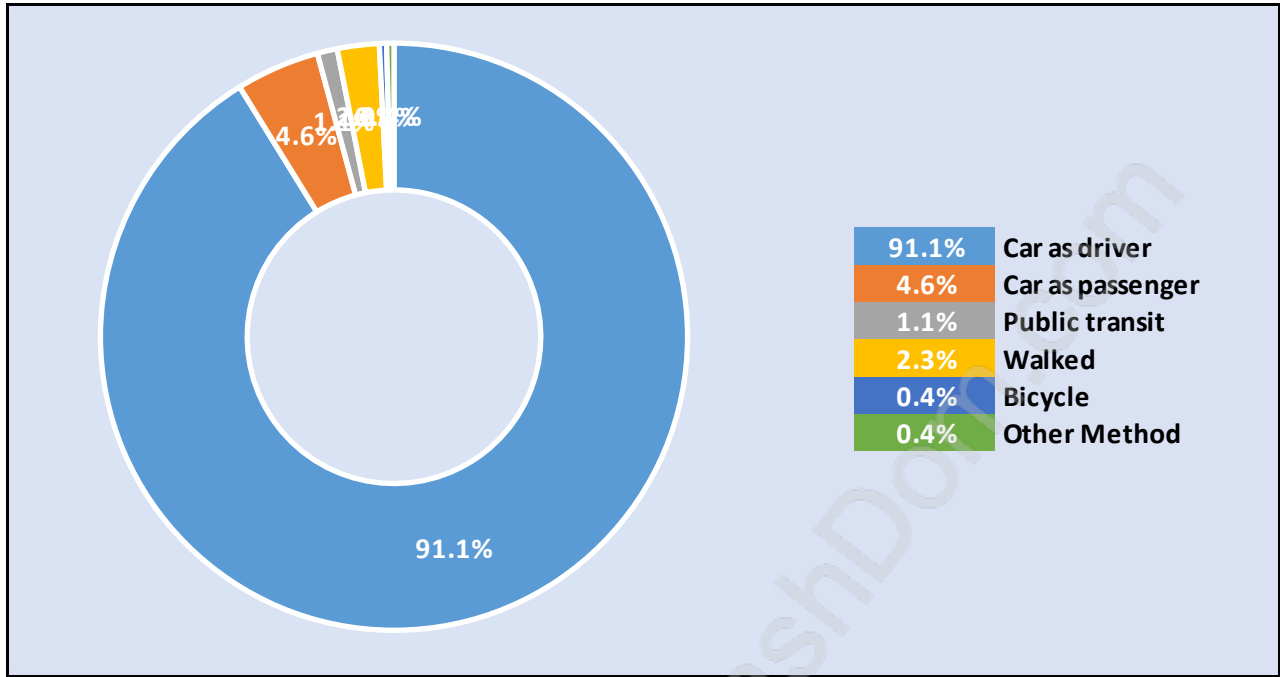

Travel To Work in (from) Stave Falls