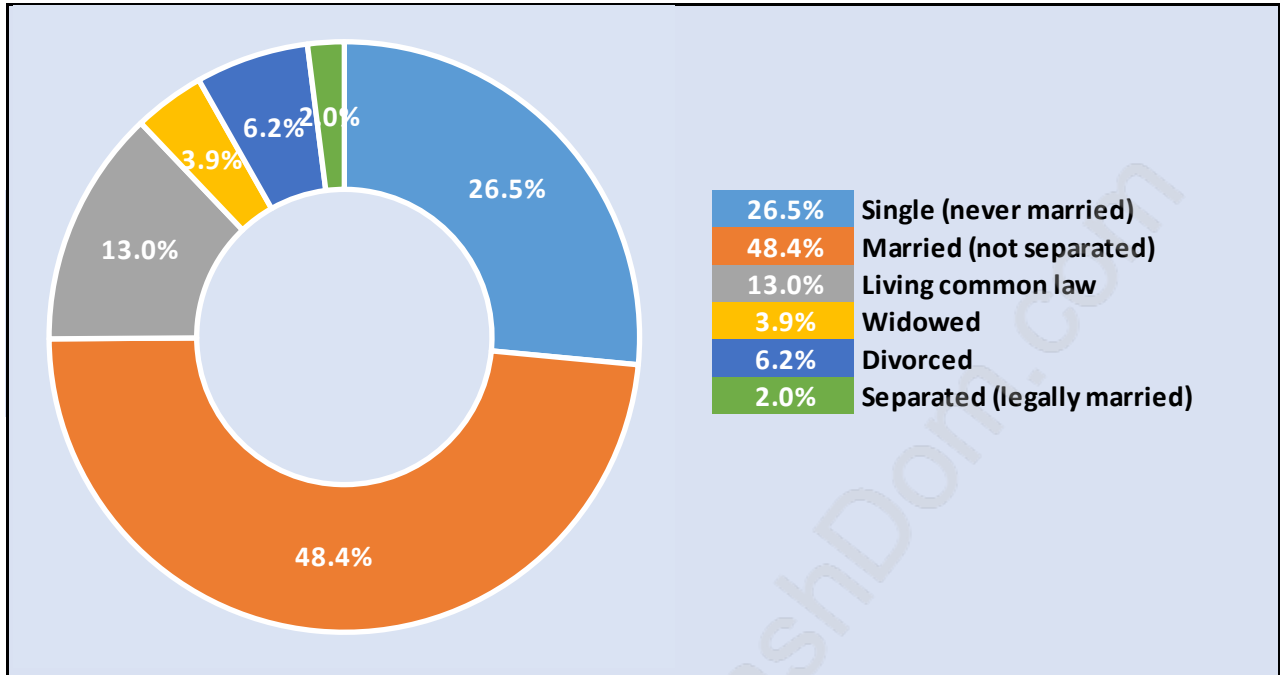

Steelhead

Population Trends in Steelhead

Population by Age in Steelhead

Population Age 15+ by Income Status in Steelhead

Total Population Age 15 - 975

Households by Income in Steelhead

Total Number of Households - 415 / Average Household Income - \$120,599

Families in Steelhead

Average Persons per Family - 2.8

Children at Home in Steelhead

Total Number of Children at Home - 296

Family Structure in Steelhead

Total Number of Families - 320 / Average Persons per Family - 2.8

Households by Household Size in Steelhead

Total Number of Households - 415

Dwellings in Steelhead

Population Age 15+ in Steelhead

Labour Force by Occupation in Steelhead

Labour Force Participation in Steelhead