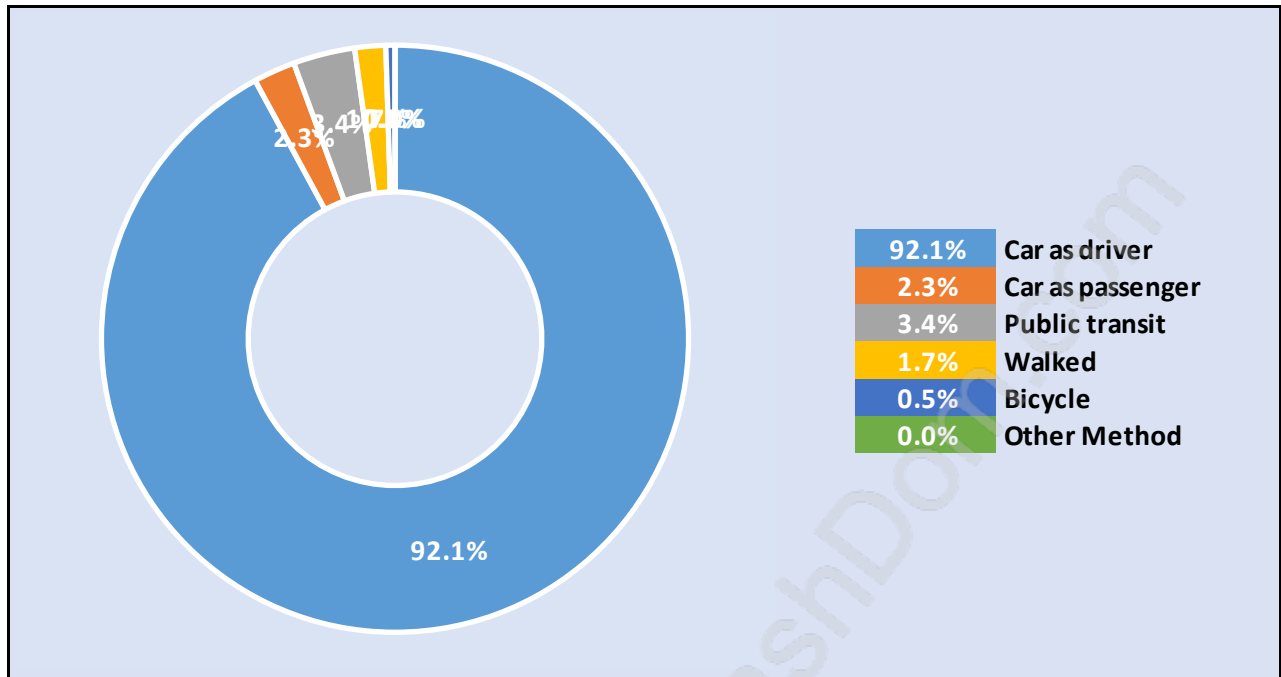

Travel To Work in (from) Steelhead