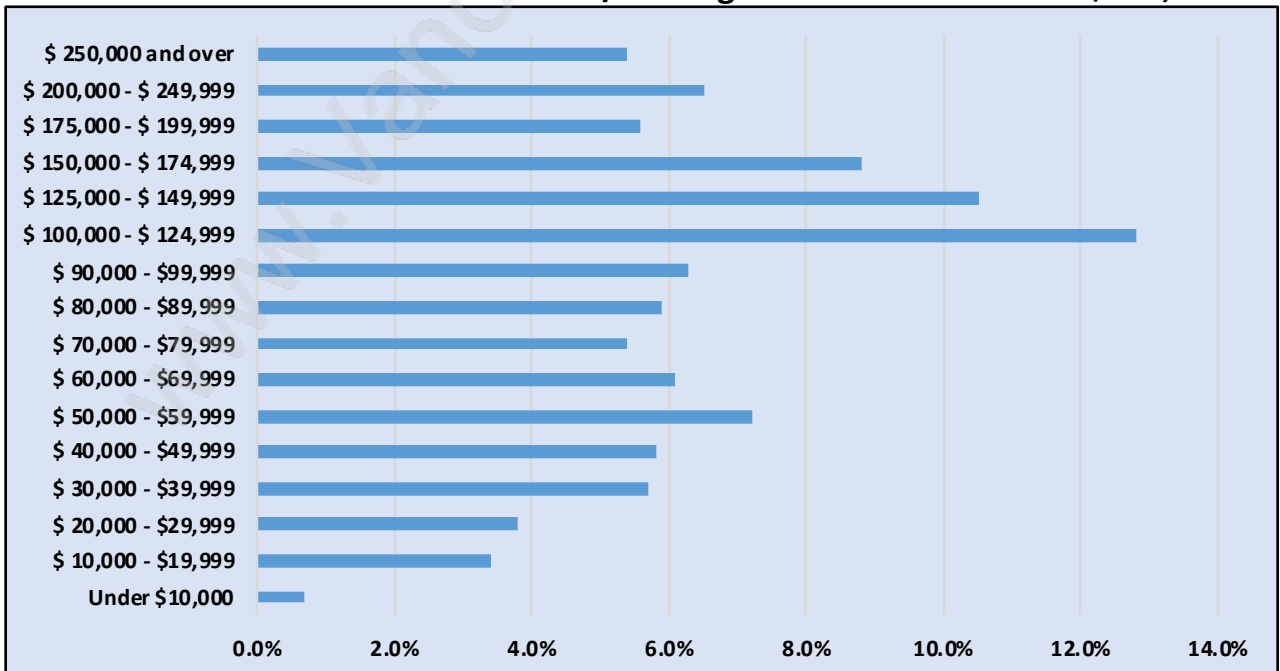

Steelhead

Population Trends in Steelhead

Population by Age in Steelhead

Population Age 15+ by Income Status in Steelhead

Total Population Age 15 - 975

Households by Income in Steelhead

Total Number of Households - 415 / Average Household Income - \$120,599

Families in Steelhead

Average Persons per Family - 2.8

Children at Home in Steelhead

Total Number of Children at Home - 296

Family Structure in Steelhead

Total Number of Families - 320 / Average Persons per Family - 2.8

Households by Household Size in Steelhead

Total Number of Households - 415

Dwellings in Steelhead

Population Age 15+ in Steelhead

Labour Force by Occupation in Steelhead

Labour Force Participation in Steelhead