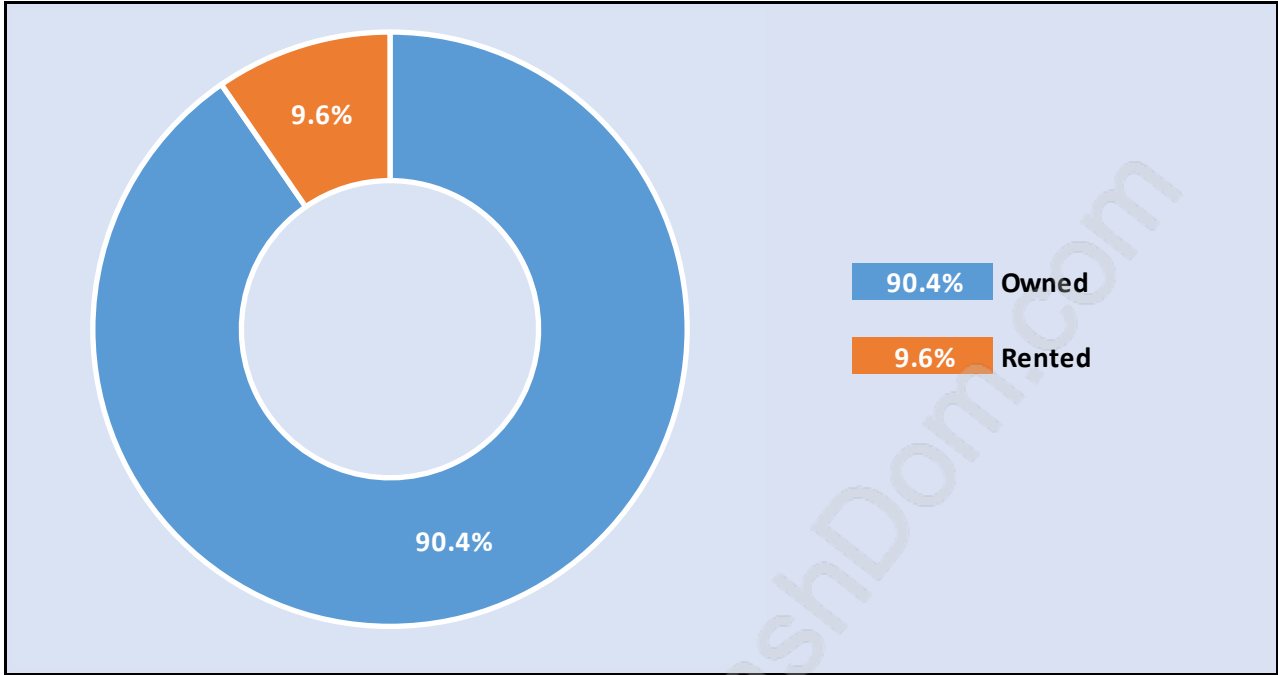

Steelhead

Population Trends in Steelhead

Population by Age in Steelhead

Population Age 15+ by Income Status in Steelhead

Total Population Age 15 - 975

Households by Income in Steelhead

Total Number of Households - 415 / Average Household Income - \$120,599

Families in Steelhead

Average Persons per Family - 2.8

Children at Home in Steelhead

Total Number of Children at Home - 296

Family Structure in Steelhead

Total Number of Families - 320 / Average Persons per Family - 2.8

Households by Household Size in Steelhead

Total Number of Households - 415

Dwellings in Steelhead

Population Age 15+ in Steelhead

Labour Force by Occupation in Steelhead

Labour Force Participation in Steelhead