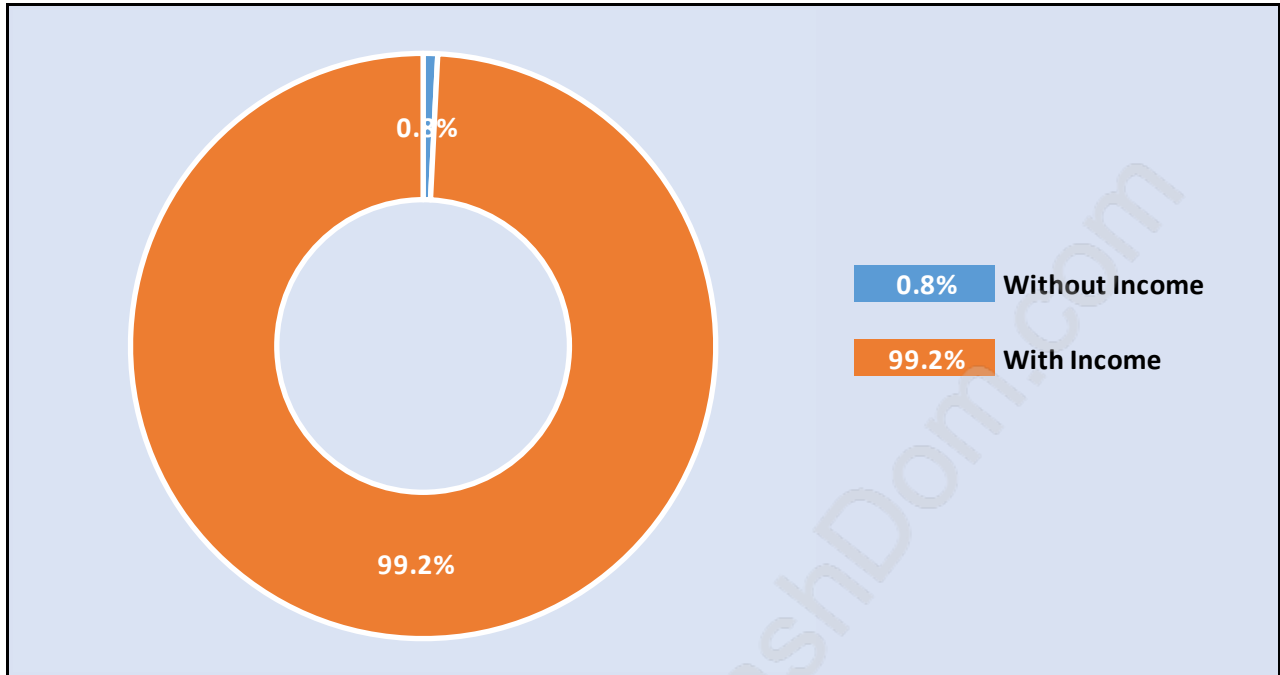

Steelhead

Population Trends in Steelhead

Population by Age in Steelhead

Population Age 15+ by Income Status in Steelhead

Total Population Age 15 - 975

Households by Income in Steelhead

Total Number of Households - 415 / Average Household Income - \$120,599

Families in Steelhead

Average Persons per Family - 2.8

Children at Home in Steelhead

Total Number of Children at Home - 296

Family Structure in Steelhead

Total Number of Families - 320 / Average Persons per Family - 2.8