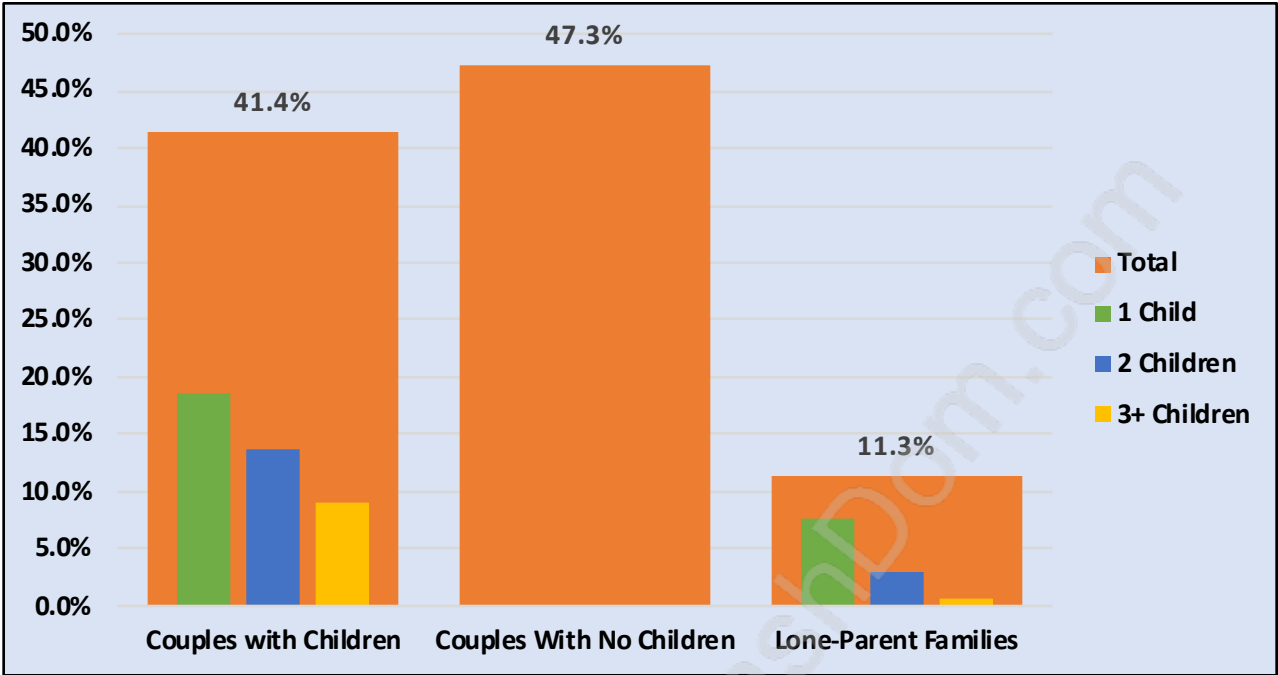

Steelhead

Population Trends in Steelhead

Population by Age in Steelhead

Population Age 15+ by Income Status in Steelhead

Total Population Age 15 - 975

Households by Income in Steelhead

Total Number of Households - 415 / Average Household Income - \$120,599

Families in Steelhead

Average Persons per Family - 2.8

Children at Home in Steelhead

Total Number of Children at Home - 296

Family Structure in Steelhead

Total Number of Families - 320 / Average Persons per Family - 2.8

Households by Household Size in Steelhead

Total Number of Households - 415

Dwellings in Steelhead

Population Age 15+ in Steelhead

Labour Force by Occupation in Steelhead

Labour Force Participation in Steelhead