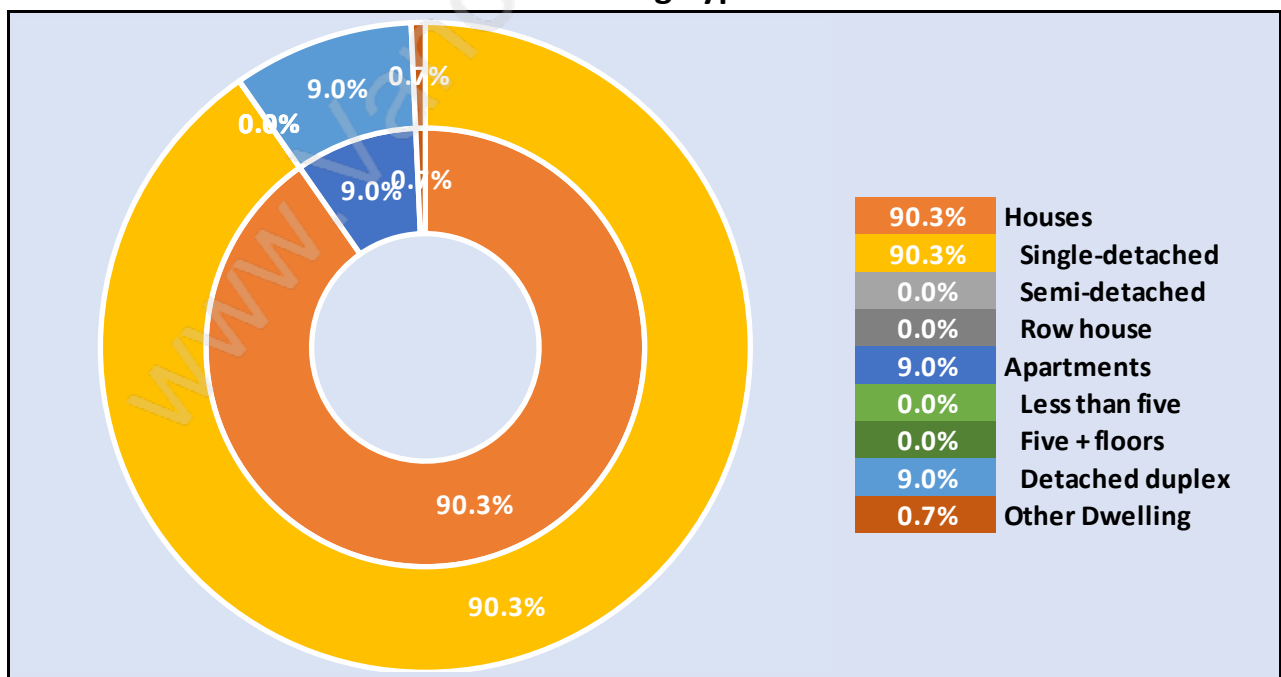

Steelhead

Population Trends in Steelhead

Population by Age in Steelhead

Population Age 15+ by Income Status in Steelhead

Total Population Age 15 - 975

Households by Income in Steelhead

Total Number of Households - 415 / Average Household Income - \$120,599

Families in Steelhead

Average Persons per Family - 2.8

Children at Home in Steelhead

Total Number of Children at Home - 296

Family Structure in Steelhead

Total Number of Families - 320 / Average Persons per Family - 2.8

Households by Household Size in Steelhead

Total Number of Households - 415

Dwellings in Steelhead

Population Age 15+ in Steelhead

Labour Force by Occupation in Steelhead

Labour Force Participation in Steelhead

Travel To Work in (from) Steelhead

Occupied Dwellings by Structure Type in Steelhead

Dominant Bulding Type - Houses

Private Dwellings by Period of Construction in Steelhead

Dominant Period of Construction - 1981-1990