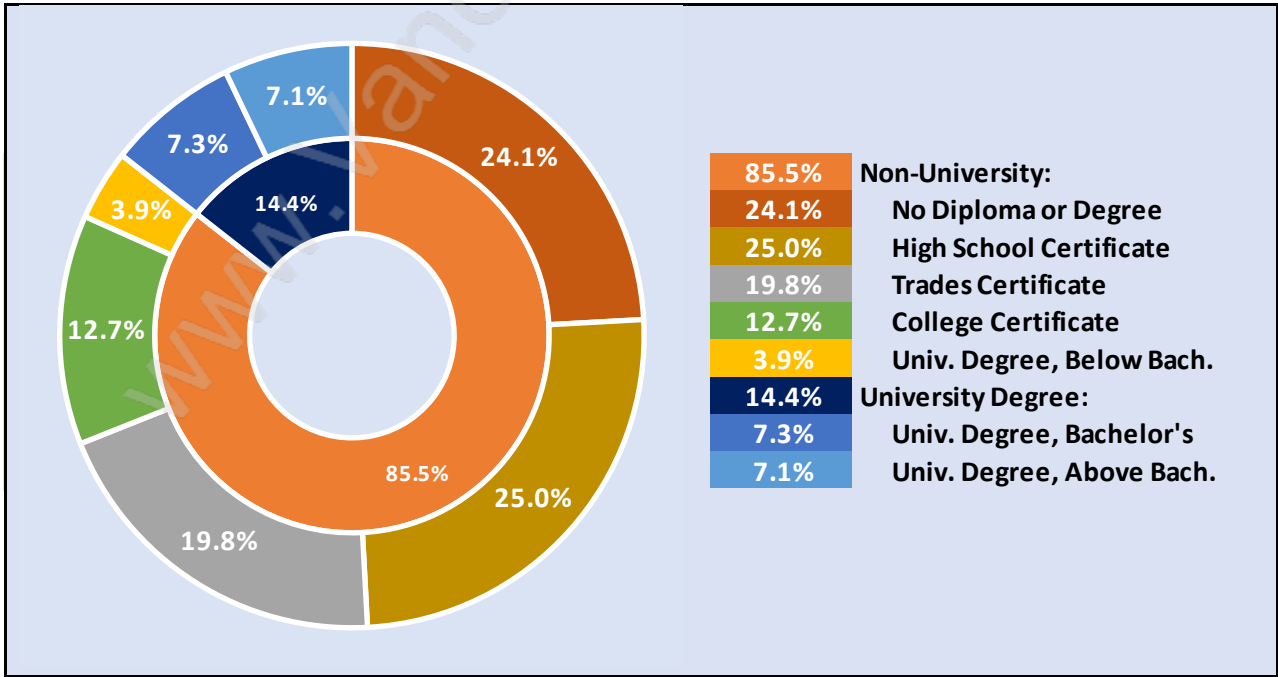

Steelhead

Population Trends in Steelhead

Population by Age in Steelhead

Population Age 15+ by Income Status in Steelhead

Total Population Age 15 - 975

Households by Income in Steelhead

Total Number of Households - 415 / Average Household Income - \$120,599

Families in Steelhead

Average Persons per Family - 2.8

Children at Home in Steelhead

Total Number of Children at Home - 296

Family Structure in Steelhead

Total Number of Families - 320 / Average Persons per Family - 2.8

Households by Household Size in Steelhead

Total Number of Households - 415

Dwellings in Steelhead

Population Age 15+ in Steelhead

Labour Force by Occupation in Steelhead

Labour Force Participation in Steelhead