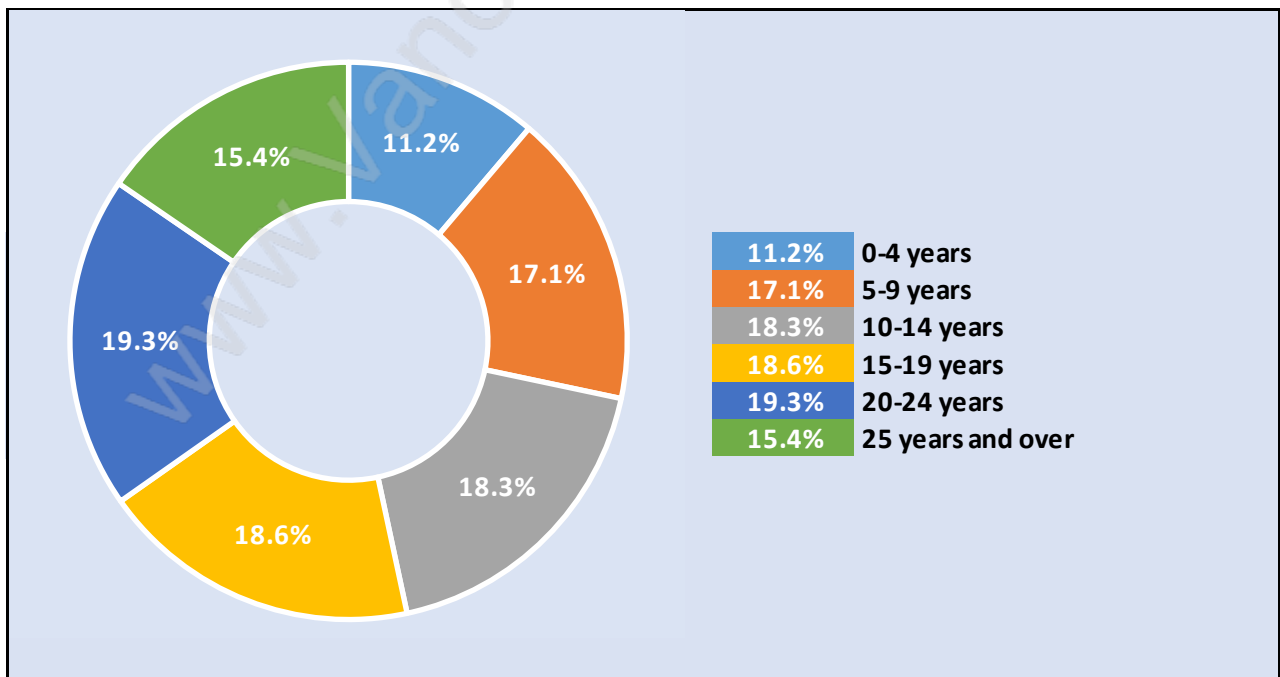

Steelhead

Population Trends in Steelhead

Population by Age in Steelhead

Population Age 15+ by Income Status in Steelhead

Total Population Age 15 - 975

Households by Income in Steelhead

Total Number of Households - 415 / Average Household Income - \$120,599

Families in Steelhead

Average Persons per Family - 2.8

Children at Home in Steelhead

Total Number of Children at Home - 296

Family Structure in Steelhead

Total Number of Families - 320 / Average Persons per Family - 2.8

Households by Household Size in Steelhead

Total Number of Households - 415

Dwellings in Steelhead

Population Age 15+ in Steelhead

Labour Force by Occupation in Steelhead

Labour Force Participation in Steelhead