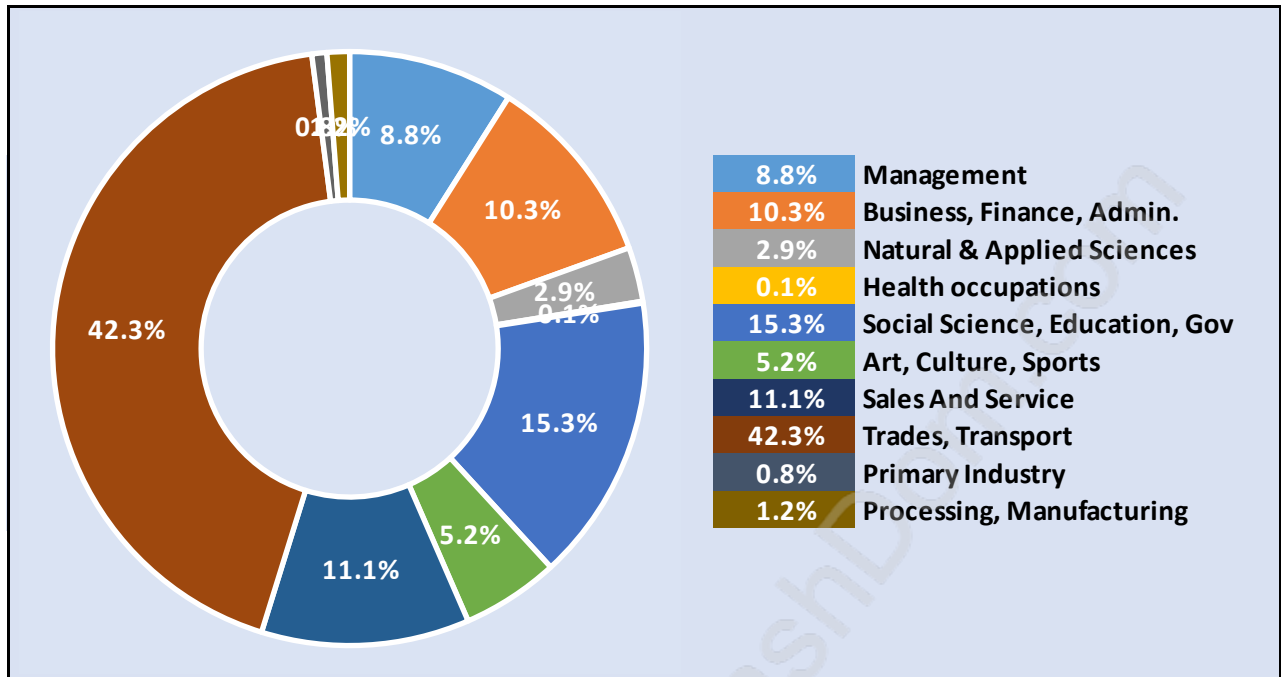

Steelhead

Population Trends in Steelhead

Population by Age in Steelhead

Population Age 15+ by Income Status in Steelhead

Total Population Age 15 - 975

Households by Income in Steelhead

Total Number of Households - 415 / Average Household Income - \$120,599

Households by Household Size in Steelhead

Total Number of Households - 415

Dwellings in Steelhead

Population Age 15+ in Steelhead

Labour Force by Occupation in Steelhead

Labour Force Participation in Steelhead