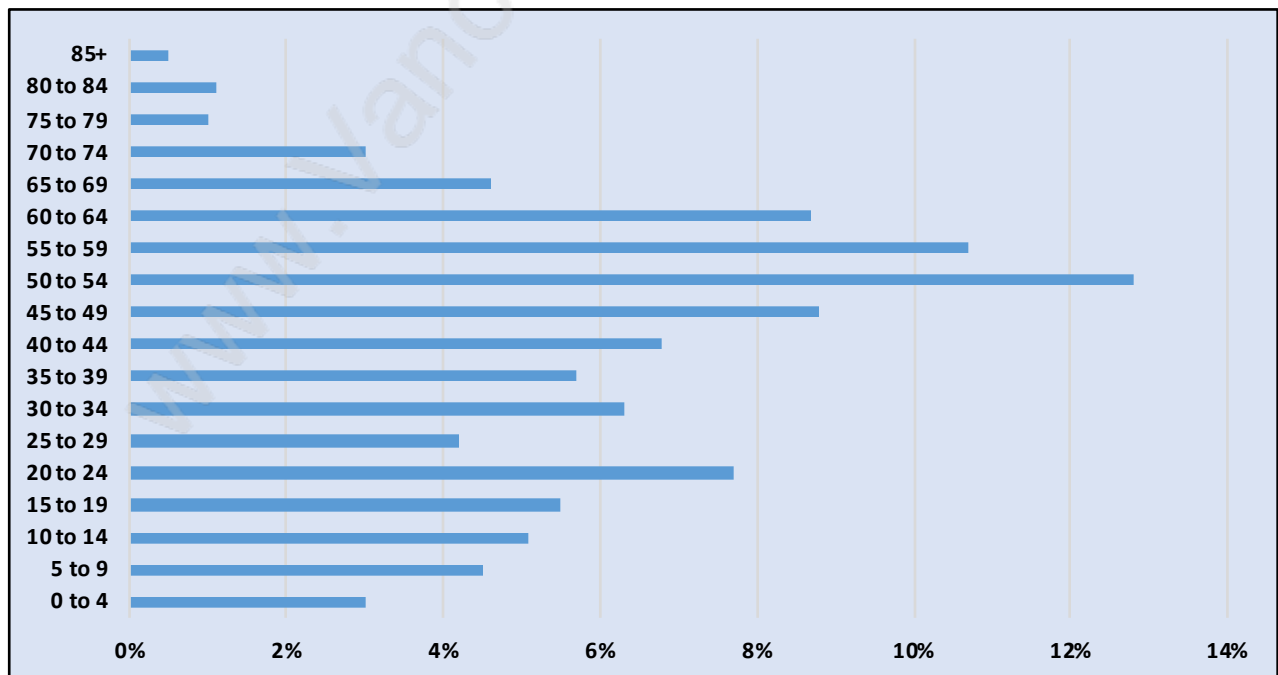

Steelhead

Population Trends in Steelhead

Population by Age in Steelhead

Population Age 15+ by Income Status in Steelhead

Total Population Age 15 - 975

Households by Income in Steelhead

Total Number of Households - 415 / Average Household Income - \$120,599

Families in Steelhead

Average Persons per Family - 2.8

Children at Home in Steelhead

Total Number of Children at Home - 296

Family Structure in Steelhead

Total Number of Families - 320 / Average Persons per Family - 2.8

Households by Household Size in Steelhead

Total Number of Households - 415

Dwellings in Steelhead

Population Age 15+ in Steelhead

Labour Force by Occupation in Steelhead

Labour Force Participation in Steelhead