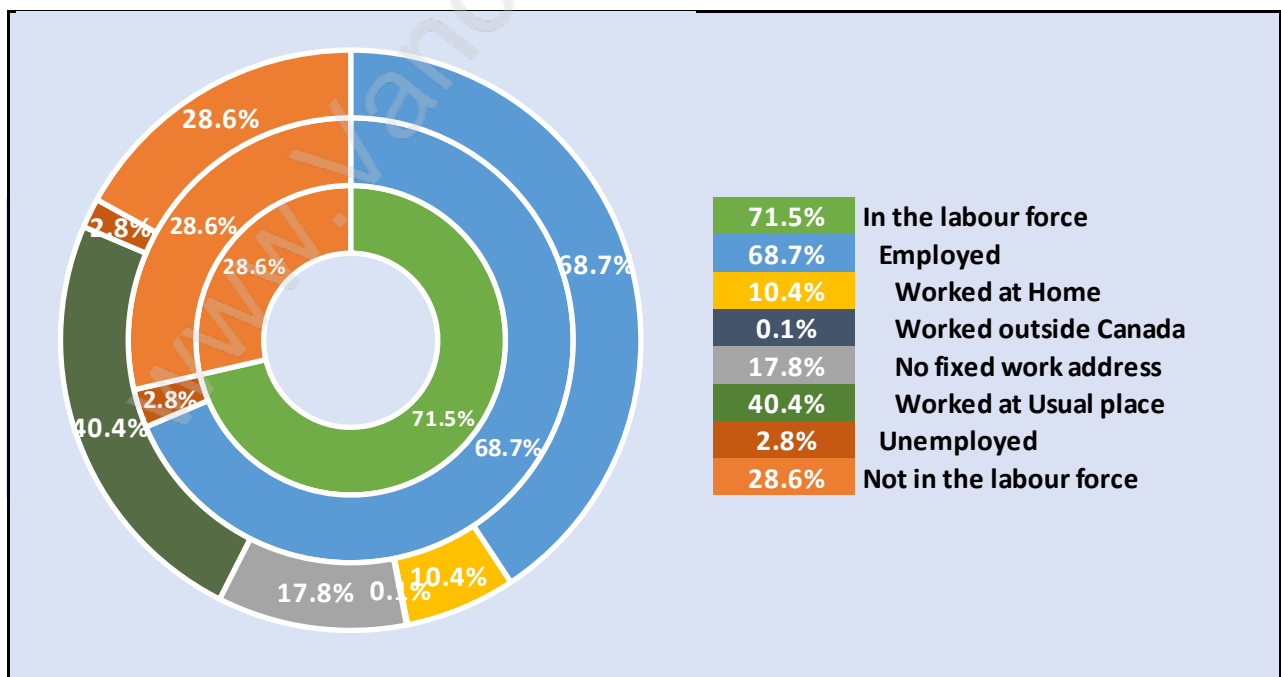

Steelhead

Population Trends in Steelhead

Population by Age in Steelhead

Population Age 15+ by Income Status in Steelhead

Total Population Age 15 - 975

Households by Income in Steelhead

Total Number of Households - 415 / Average Household Income - \$120,599

Families in Steelhead

Average Persons per Family - 2.8

Children at Home in Steelhead

Total Number of Children at Home - 296

Family Structure in Steelhead

Total Number of Families - 320 / Average Persons per Family - 2.8

Households by Household Size in Steelhead

Total Number of Households - 415

Dwellings in Steelhead

Population Age 15+ in Steelhead

Labour Force by Occupation in Steelhead

Labour Force Participation in Steelhead

Travel To Work in (from) Steelhead

Occupied Dwellings by Structure Type in Steelhead

Dominant Bulding Type - Houses

Private Dwellings by Period of Construction in Steelhead

Dominant Period of Construction - 1981-1990