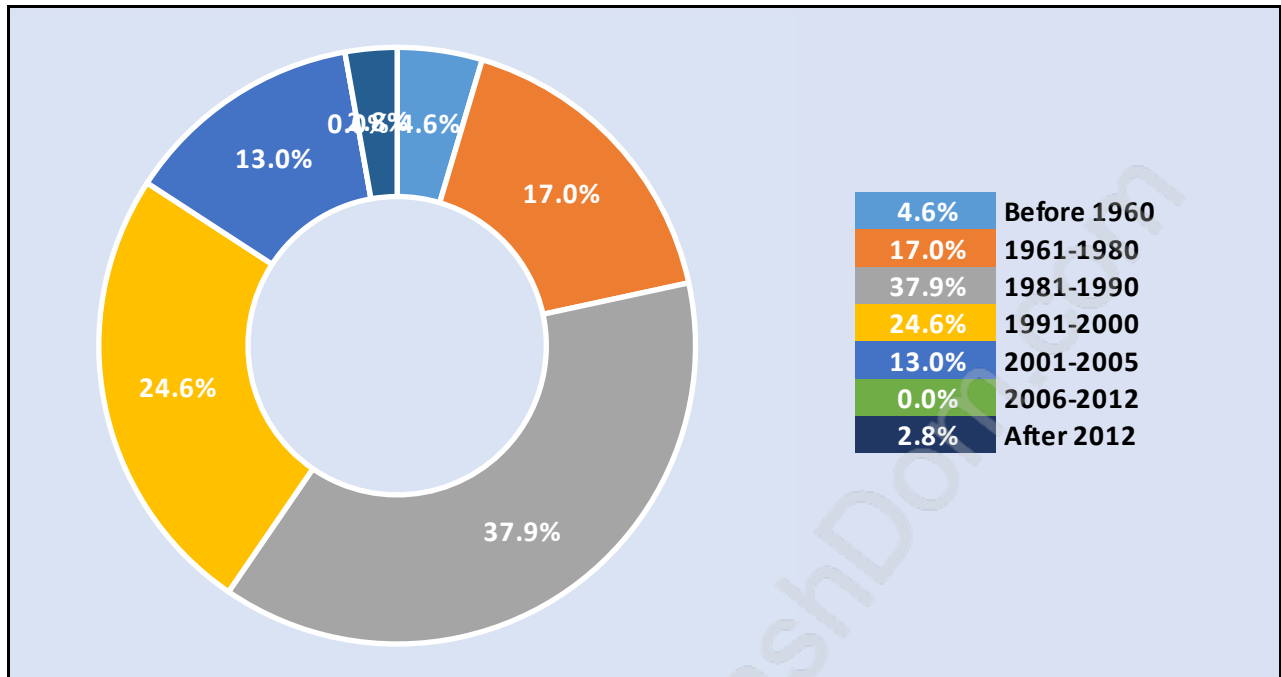

Steelhead

Population Trends in Steelhead

Population by Age in Steelhead

Population Age 15+ by Income Status in Steelhead

Total Population Age 15 - 975

Households by Income in Steelhead

Total Number of Households - 415 / Average Household Income - \$120,599

Families in Steelhead

Average Persons per Family - 2.8

Children at Home in Steelhead

Total Number of Children at Home - 296

Family Structure in Steelhead

Total Number of Families - 320 / Average Persons per Family - 2.8

Travel To Work in (from) Steelhead

Occupied Dwellings by Structure Type in Steelhead

Dominant Bulding Type - Houses

Private Dwellings by Period of Construction in Steelhead

Dominant Period of Construction - 1981-1990