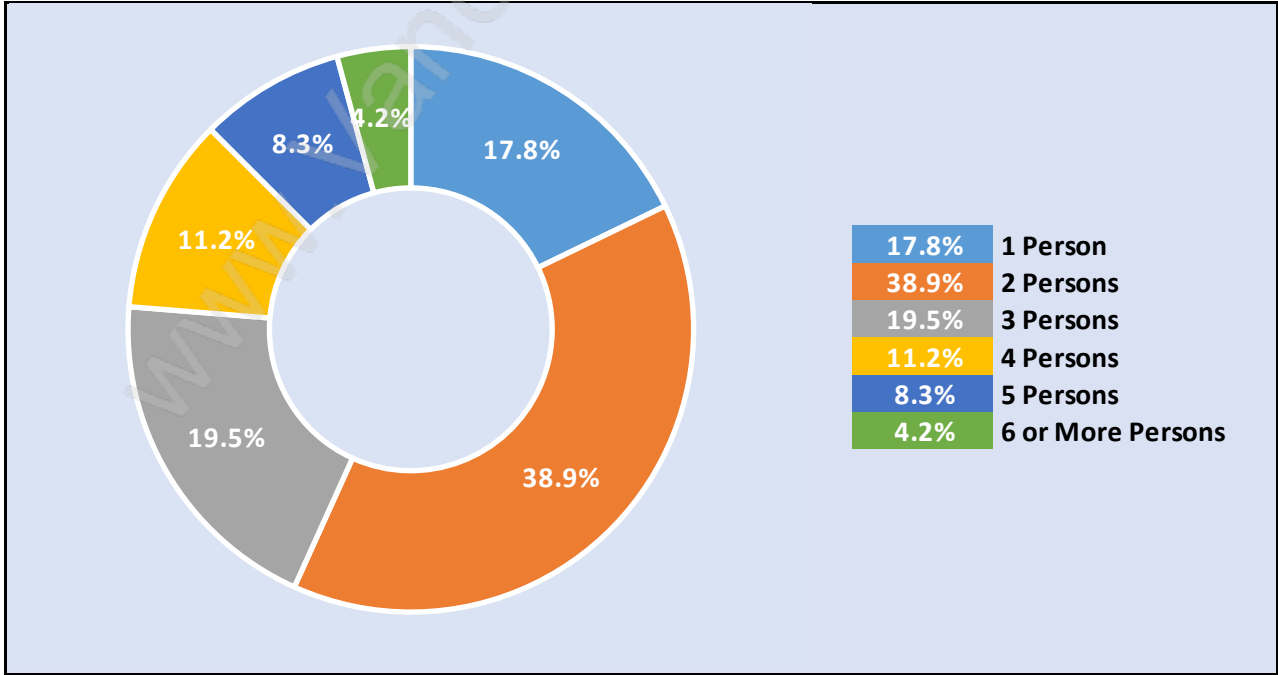

Steelhead

Population Trends in Steelhead

Population by Age in Steelhead

Population Age 15+ by Income Status in Steelhead

Total Population Age 15 - 975

Households by Income in Steelhead

Total Number of Households - 415 / Average Household Income - \$120,599

Families in Steelhead

Average Persons per Family - 2.8

Children at Home in Steelhead

Total Number of Children at Home - 296

Family Structure in Steelhead

Total Number of Families - 320 / Average Persons per Family - 2.8

Households by Household Size in Steelhead

Total Number of Households - 415

Dwellings in Steelhead

Population Age 15+ in Steelhead

Labour Force by Occupation in Steelhead

Labour Force Participation in Steelhead