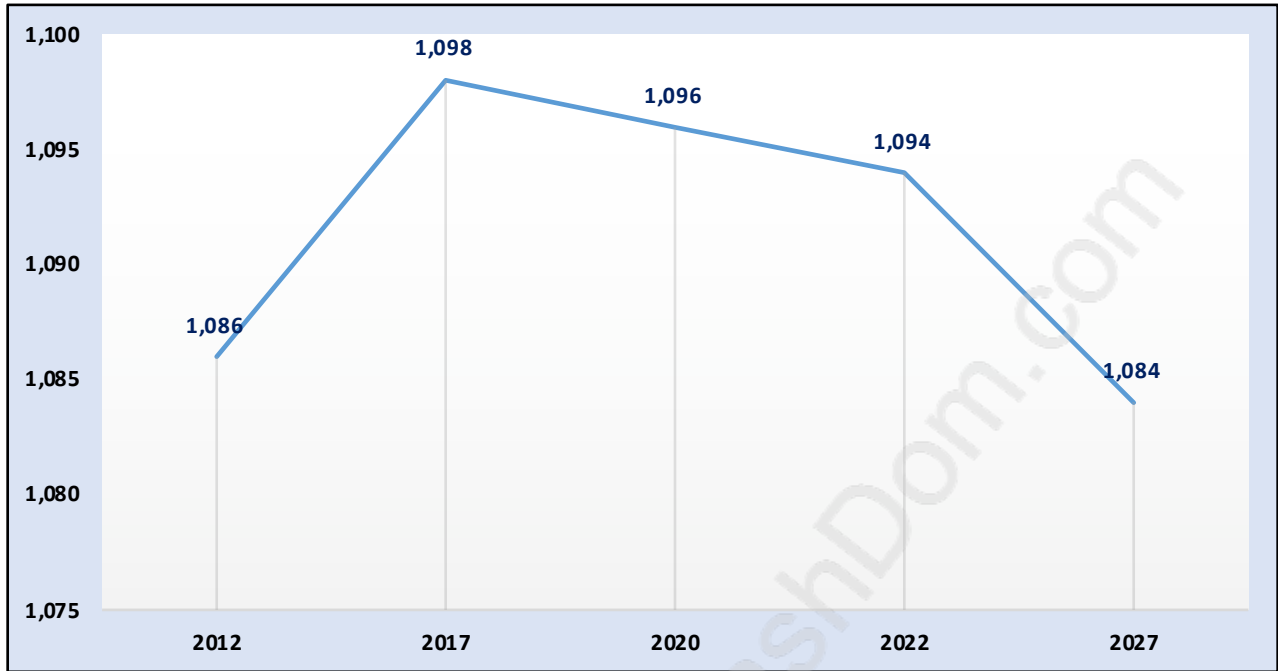

Steelhead

Population Trends in Steelhead

Population by Age in Steelhead

Population Age 15+ by Income Status in Steelhead

Total Population Age 15 - 975

Households by Income in Steelhead

Total Number of Households - 415 / Average Household Income - \$120,599

Families in Steelhead

Average Persons per Family - 2.8

Children at Home in Steelhead

Total Number of Children at Home - 296

Family Structure in Steelhead

Total Number of Families - 320 / Average Persons per Family - 2.8