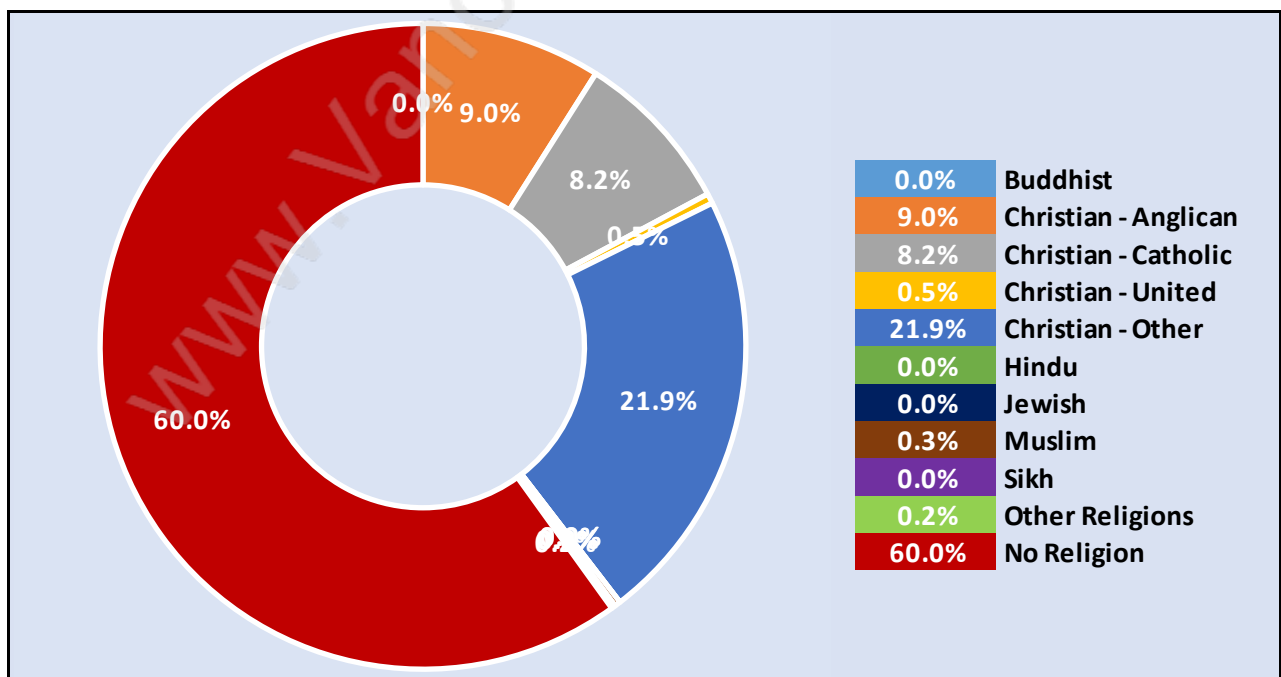

Population by Religion in Steelhead