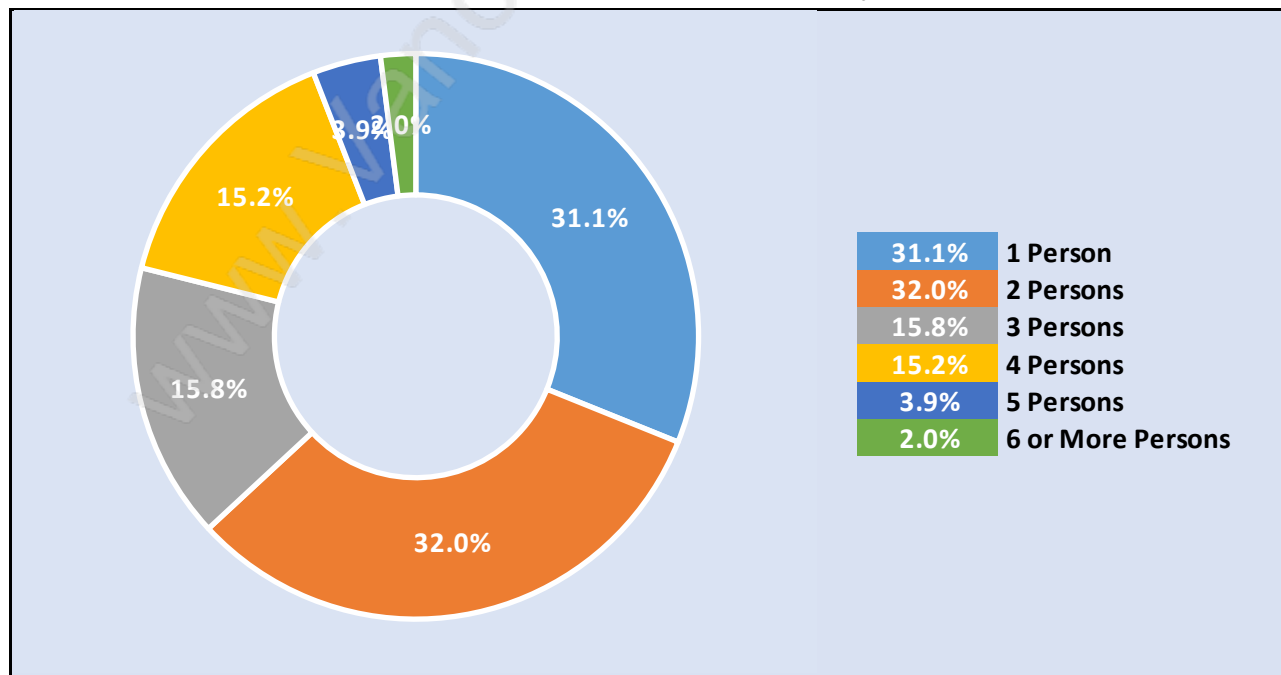

Steveston South

July 2018

Population Trends in Steveston South

Population by Age in Steveston South

Population Age 15+ by Income Status in Steveston South

Total Population Age 15 - 7,359

Households by Income in Steveston South

Total Number of Households - 3,740 / Average Household Income - \$99,052

Families in Steveston South

Average Persons per Family - 2.9

Children at Home in Steveston South

Total Number of Children at Home - 2,669

Family Structure in Steveston South

Total Number of Families - 2,527 / Average Persons per Family - 2.9

Households by Household Size in Steveston South

Total Number of Households - 3,740

Dwellings in Steveston South

Population Age 15+ in Steveston South

Labour Force by Occupation in Steveston South

Labour Force Participation in Steveston South

Travel To Work in (from) Steveston South

Occupied Dwellings by Structure Type in Steveston South