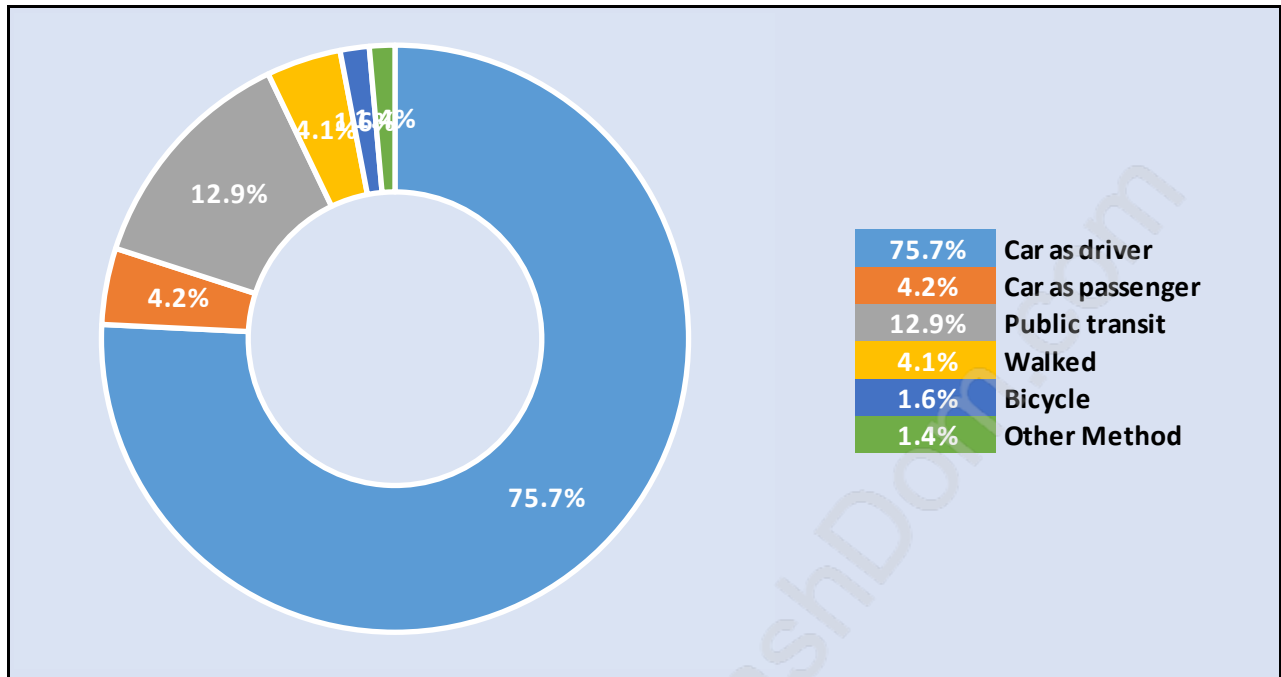

Population Age 15+ in Steveston South

Labour Force by Occupation in Steveston South

Labour Force Participation in Steveston South

Travel To Work in (from) Steveston South

Occupied Dwellings by Structure Type in Steveston South