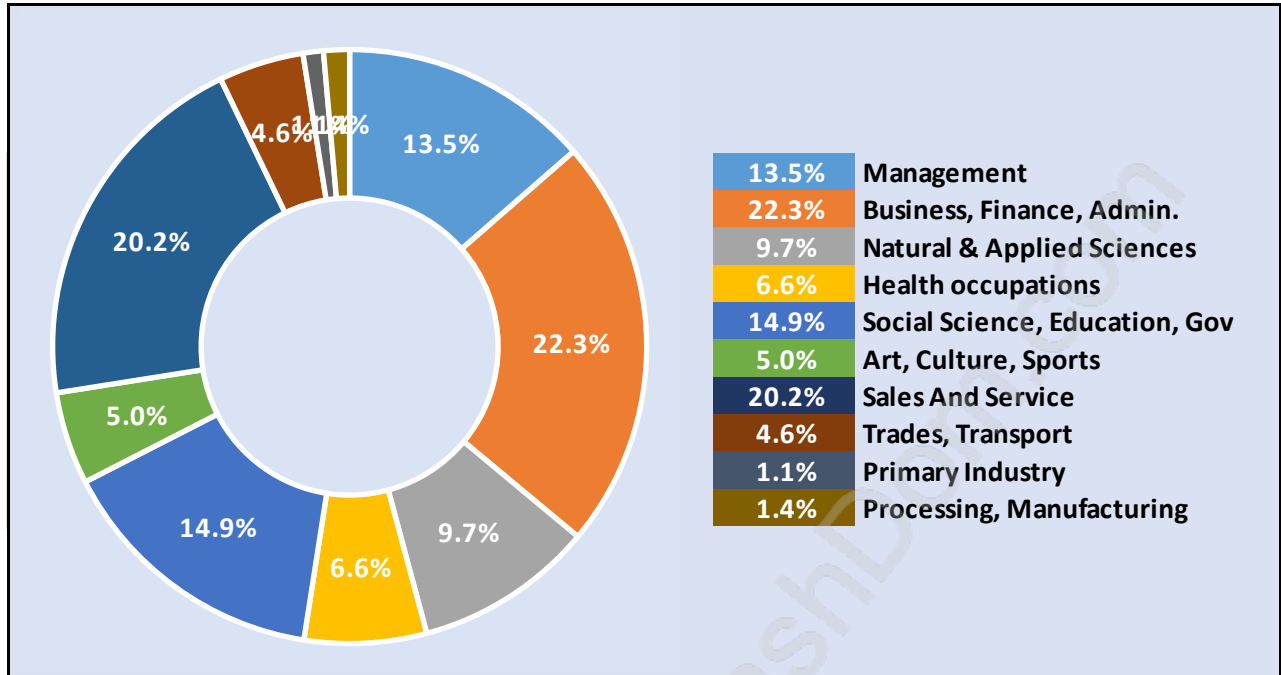

Population Age 15+ in Steveston South

Labour Force by Occupation in Steveston South

Labour Force Participation in Steveston South

Travel To Work in (from) Steveston South

Occupied Dwellings by Structure Type in Steveston South