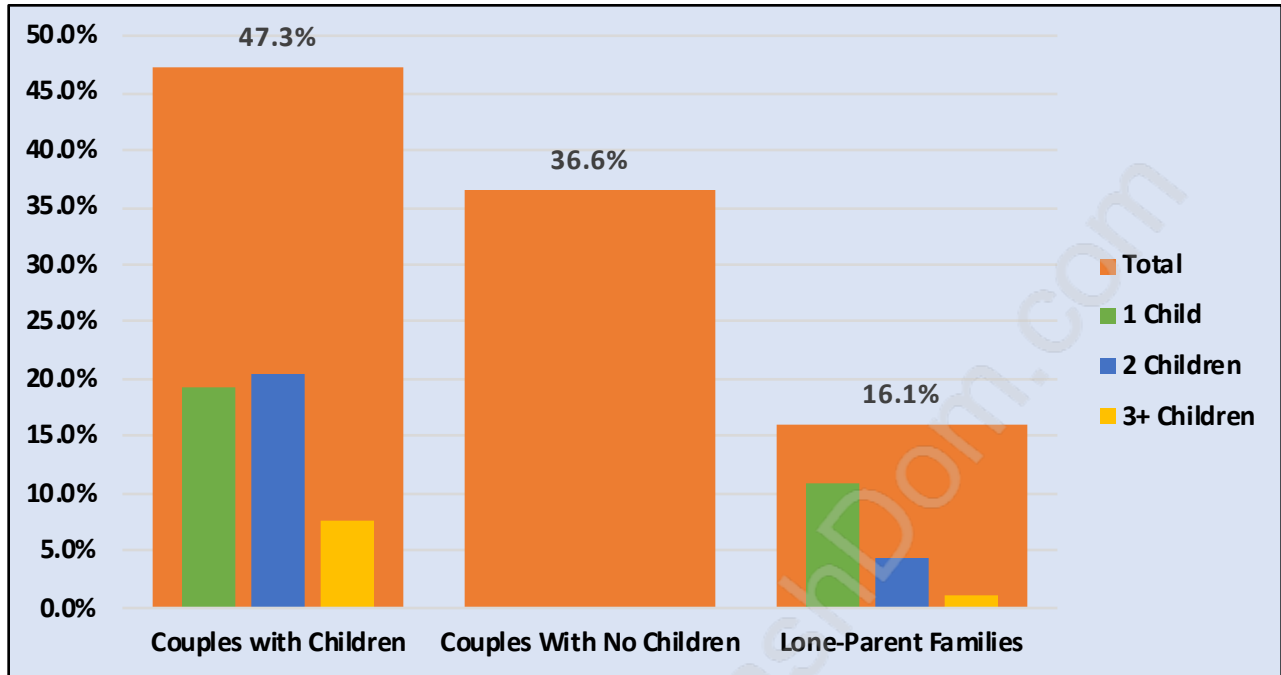

Steveston South

July 2018

Population Trends in Steveston South

Population by Age in Steveston South

Population Age 15+ by Income Status in Steveston South

Total Population Age 15 - 7,359

Households by Income in Steveston South

Total Number of Households - 3,740 / Average Household Income - \$99,052

Families in Steveston South

Average Persons per Family - 2.9

Children at Home in Steveston South

Total Number of Children at Home - 2,669

Family Structure in Steveston South

Total Number of Families - 2,527 / Average Persons per Family - 2.9

Households by Household Size in Steveston South

Total Number of Households - 3,740

Dwellings in Steveston South