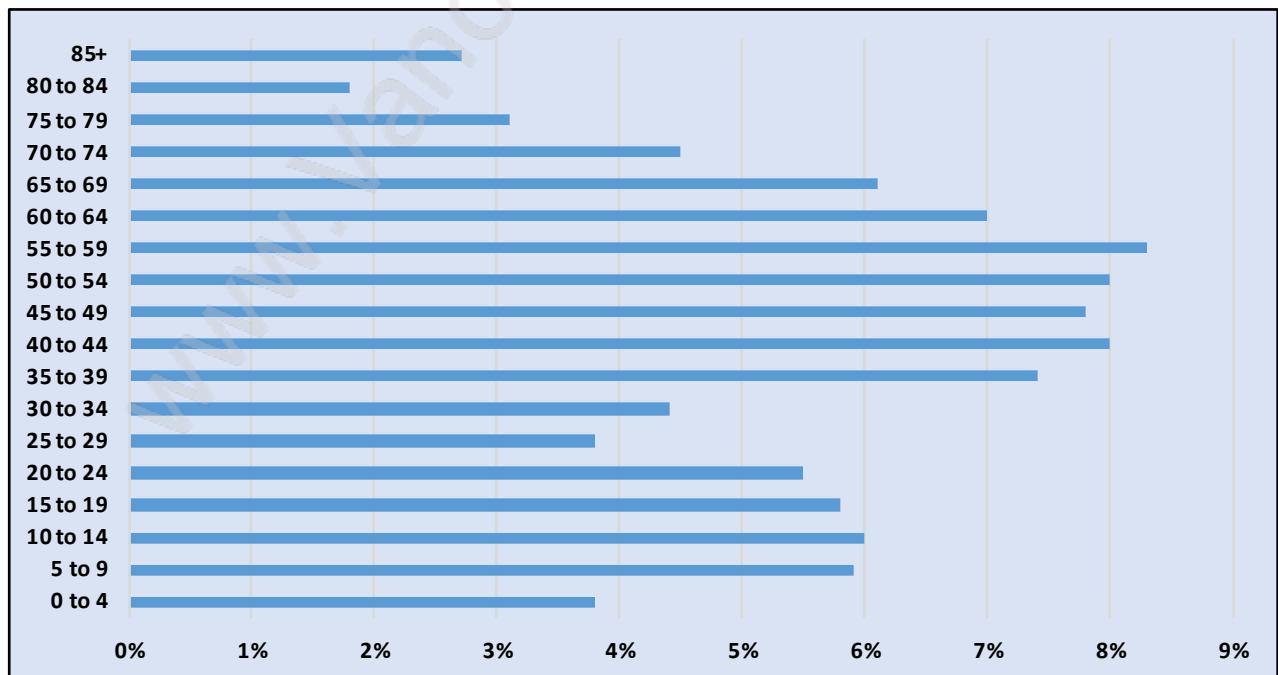

Steveston South

July 2018

Population Trends in Steveston South

Population by Age in Steveston South

Population Age 15+ by Income Status in Steveston South

Total Population Age 15 - 7,359

Households by Income in Steveston South

Total Number of Households - 3,740 / Average Household Income - \$99,052

Families in Steveston South

Average Persons per Family - 2.9

Children at Home in Steveston South

Total Number of Children at Home - 2,669

Family Structure in Steveston South

Total Number of Families - 2,527 / Average Persons per Family - 2.9

Households by Household Size in Steveston South

Total Number of Households - 3,740

Dwellings in Steveston South