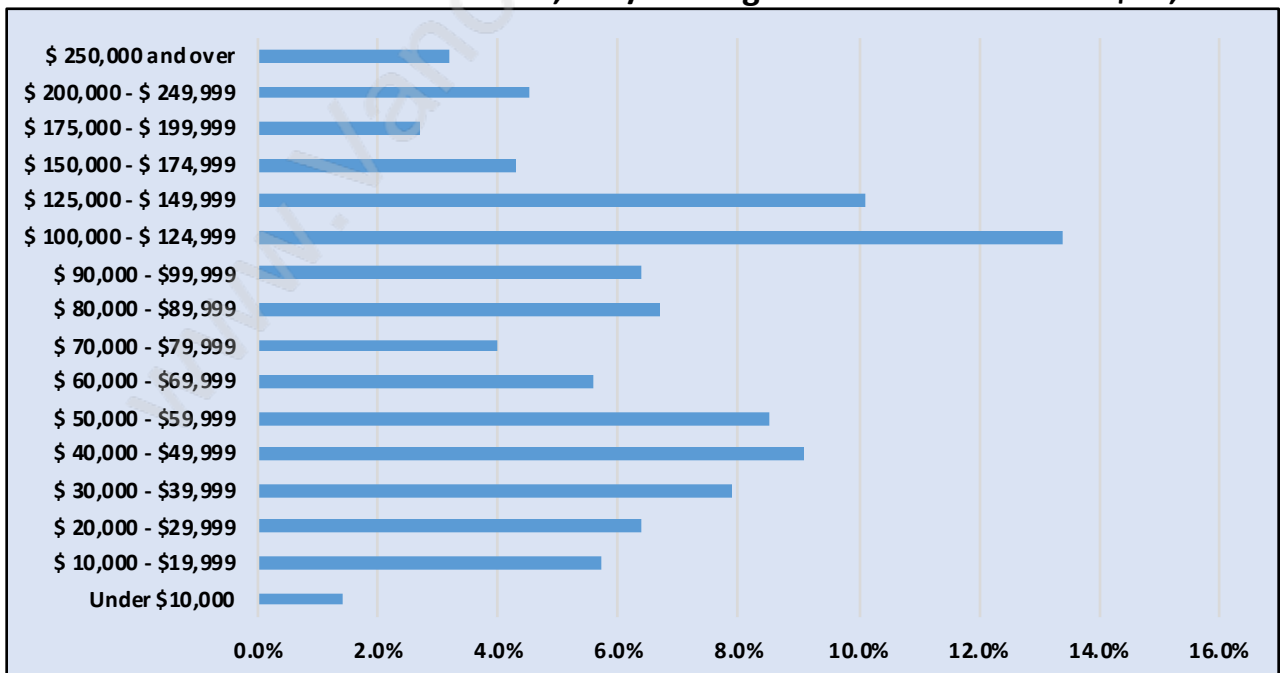

Steveston South

July 2018

Population Trends in Steveston South

Population by Age in Steveston South

Population Age 15+ by Income Status in Steveston South

Total Population Age 15 - 7,359

Households by Income in Steveston South

Total Number of Households - 3,740 / Average Household Income - \$99,052

Families in Steveston South

Average Persons per Family - 2.9

Children at Home in Steveston South

Total Number of Children at Home - 2,669