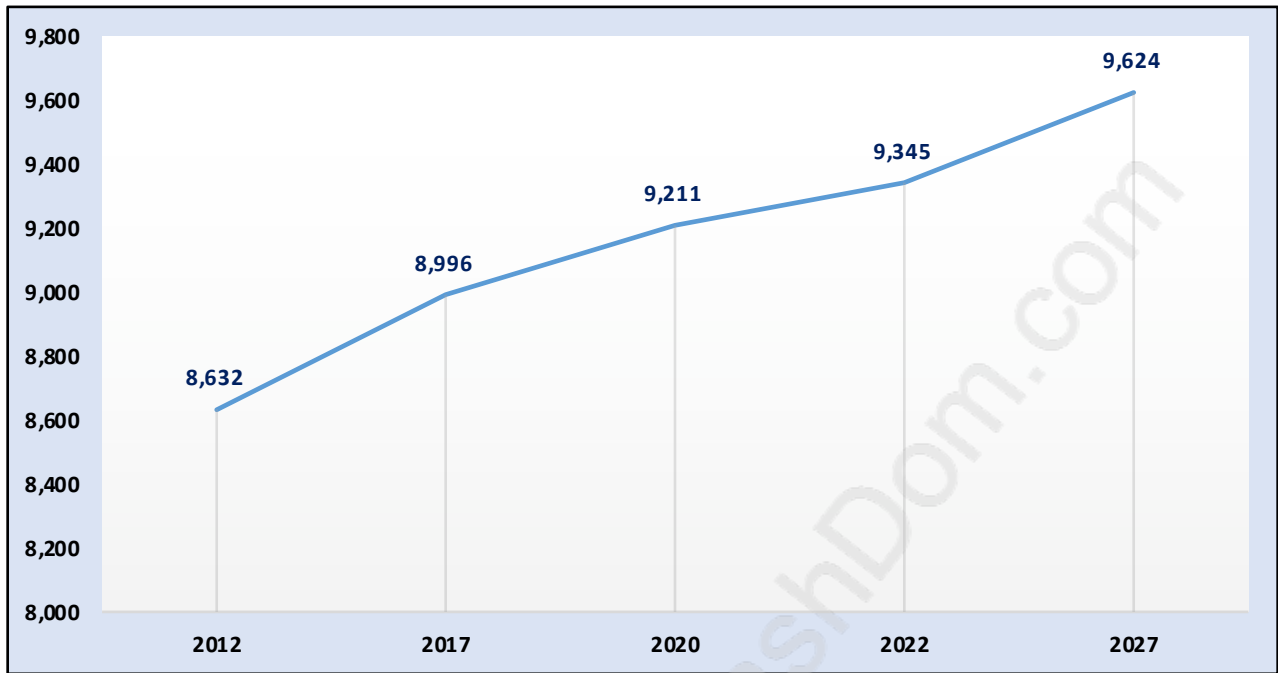

Steveston South

July 2018

Population Trends in Steveston South

Population by Age in Steveston South

Population Age 15+ by Income Status in Steveston South

Total Population Age 15 - 7,359

Households by Income in Steveston South

Total Number of Households - 3,740 / Average Household Income - \$99,052

Families in Steveston South

Average Persons per Family - 2.9

Children at Home in Steveston South

Total Number of Children at Home - 2,669