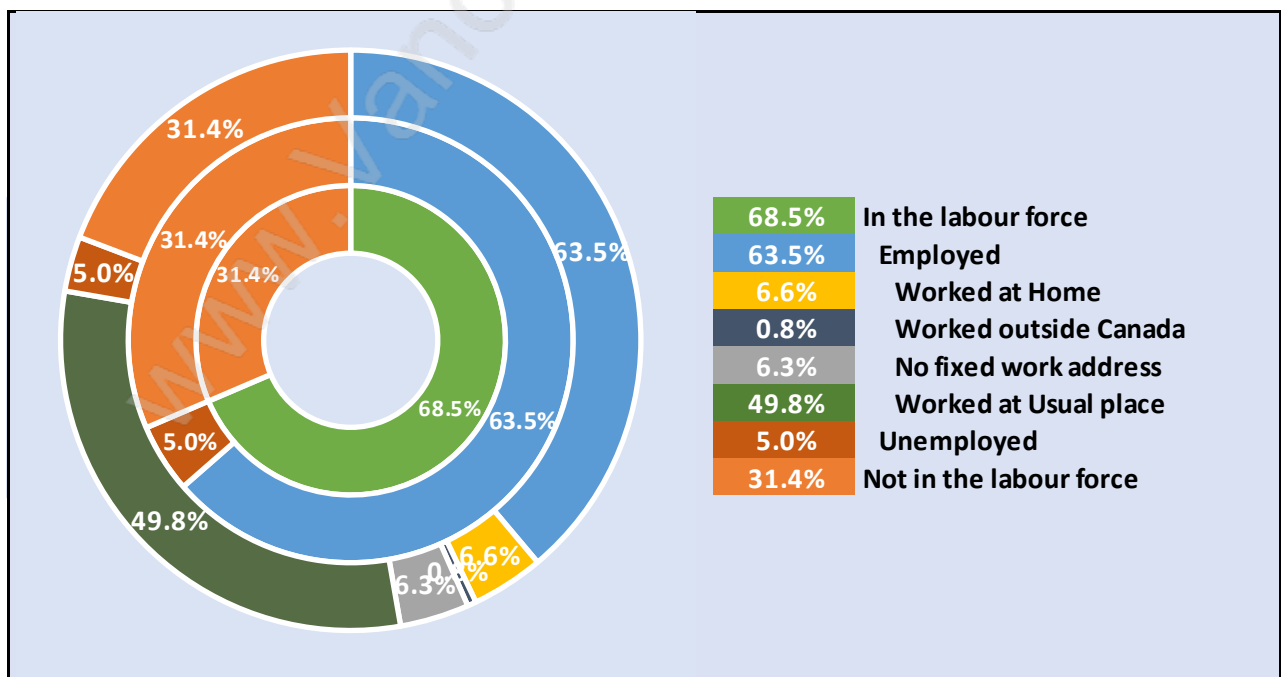

Total Number of Households - 3,740 / Average Household Income - \$99,052

Families in Steveston South

Average Persons per Family - 2.9

Children at Home in Steveston South

Total Number of Children at Home - 2,669

Family Structure in Steveston South

Total Number of Families - 2,527 / Average Persons per Family - 2.9

Households by Household Size in Steveston South

Total Number of Households - 3,740

Dwellings in Steveston South

Population Age 15+ in Steveston South

Labour Force by Occupation in Steveston South

Labour Force Participation in Steveston South

Travel To Work in (from) Steveston South

Occupied Dwellings by Structure Type in Steveston South