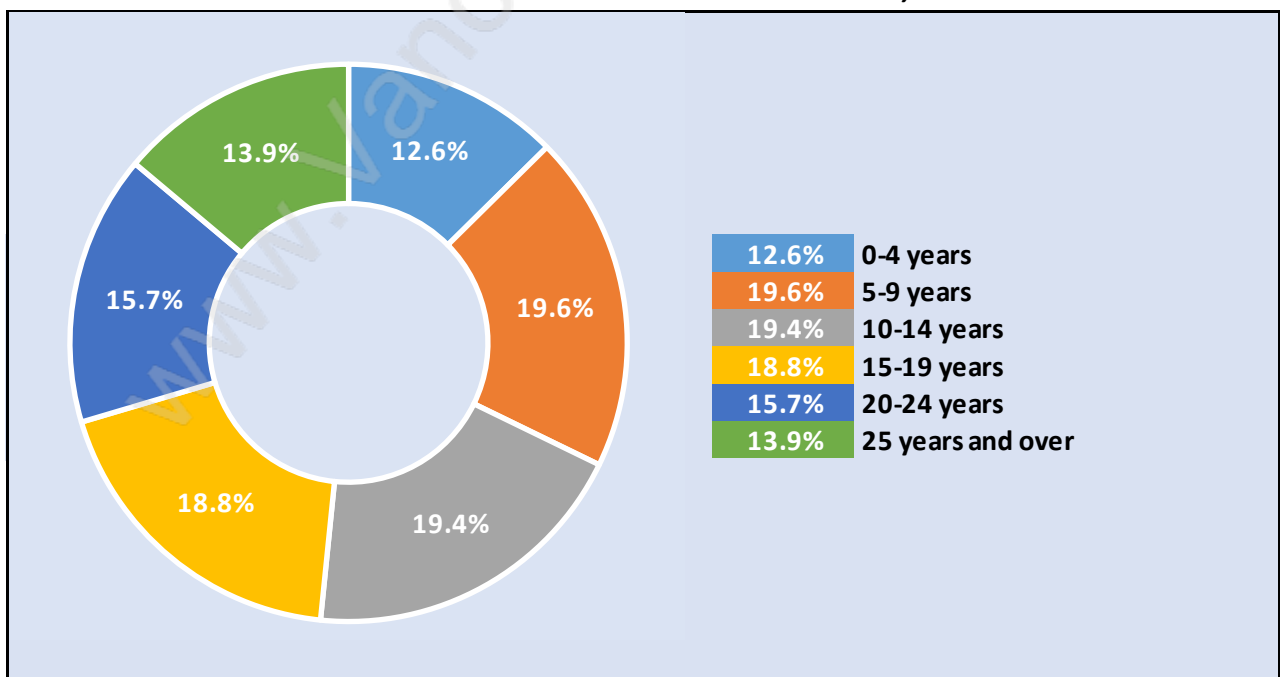

Steveston South

July 2018

Population Trends in Steveston South

Population by Age in Steveston South

Population Age 15+ by Income Status in Steveston South

Total Population Age 15 - 7,359

Households by Income in Steveston South

Total Number of Households - 3,740 / Average Household Income - \$99,052

Families in Steveston South

Average Persons per Family - 2.9

Children at Home in Steveston South

Total Number of Children at Home - 2,669

Family Structure in Steveston South

Total Number of Families - 2,527 / Average Persons per Family - 2.9

Households by Household Size in Steveston South

Total Number of Households - 3,740

Dwellings in Steveston South