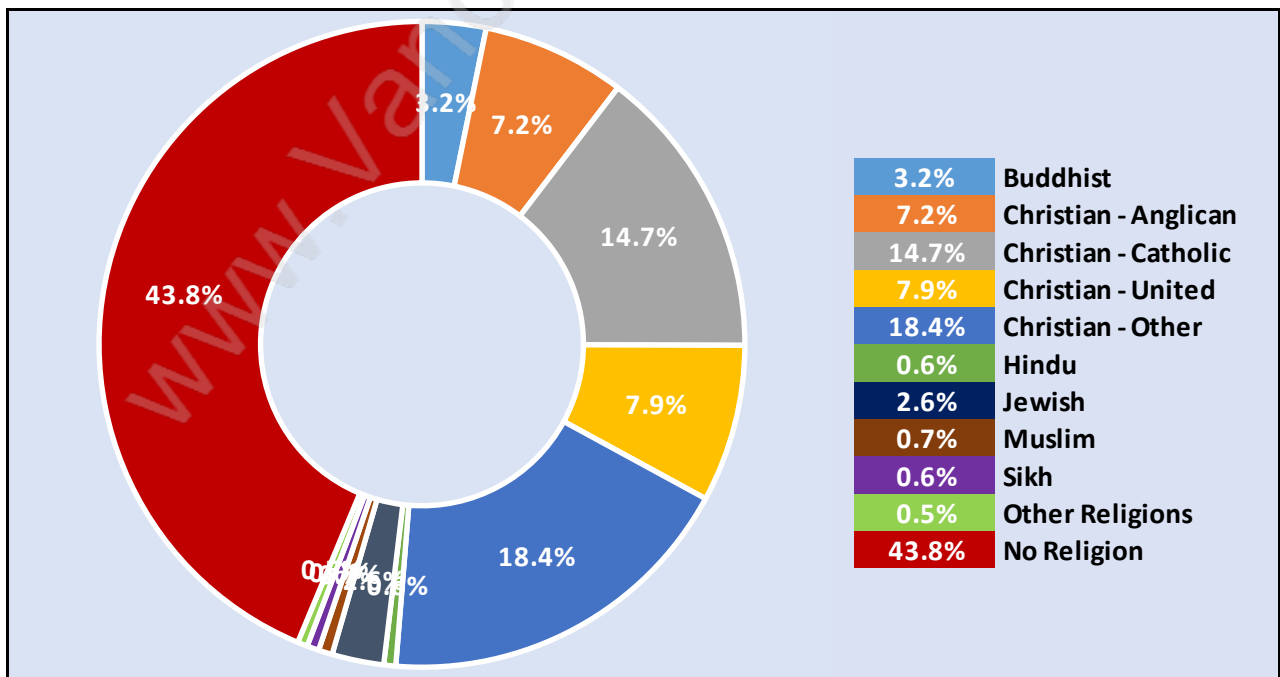

Population Age 15+ in Steveston South

Labour Force by Occupation in Steveston South

Labour Force Participation in Steveston South

Travel To Work in (from) Steveston South

Occupied Dwellings by Structure Type in Steveston South

Dominant Bulding Type - Houses

Private Dwellings by Period of Construction in Steveston South

Dominant Period of Construction - 1991-2000

Population by Religion in Steveston South

Population by Home Languages in Steveston South