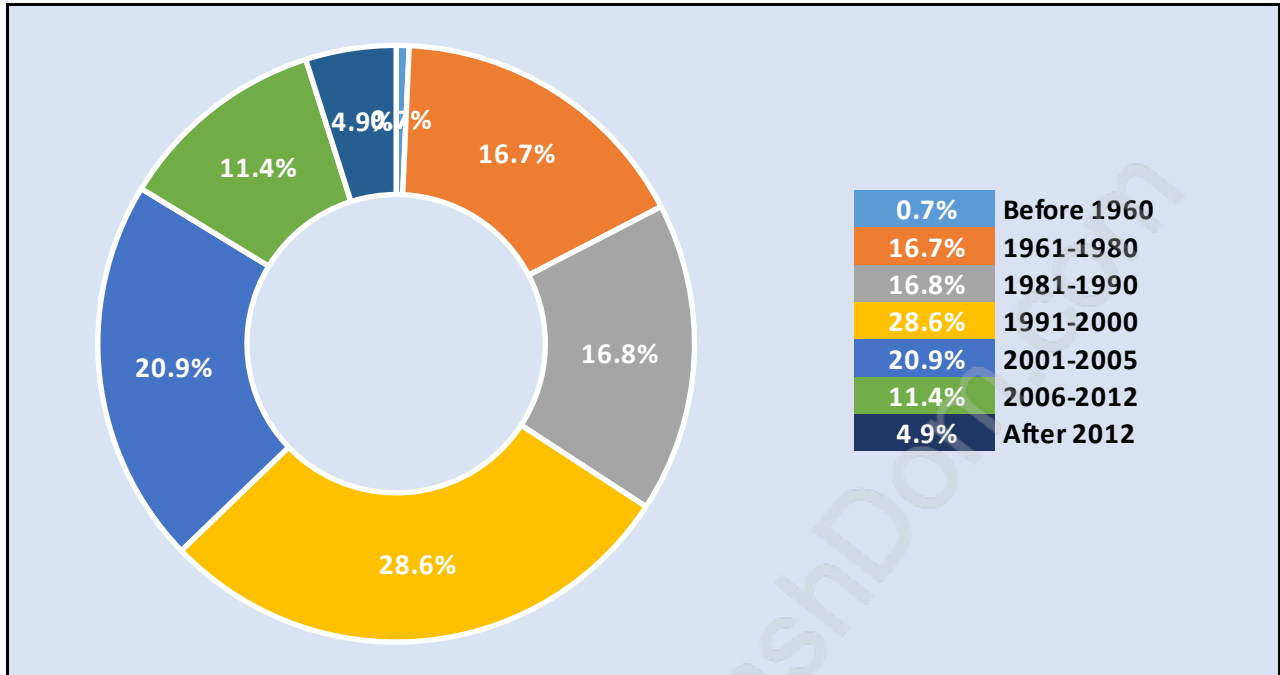

Steveston South

July 2018

Population Trends in Steveston South

Population by Age in Steveston South

Population Age 15+ by Income Status in Steveston South

Total Population Age 15 - 7,359

Households by Income in Steveston South

Population Age 15+ in Steveston South

Labour Force by Occupation in Steveston South

Labour Force Participation in Steveston South

Travel To Work in (from) Steveston South

Occupied Dwellings by Structure Type in Steveston South

Dominant Bulding Type - Houses

Private Dwellings by Period of Construction in Steveston South

Dominant Period of Construction - 1991-2000

Population by Religion in Steveston South

Population by Home Languages in Steveston South