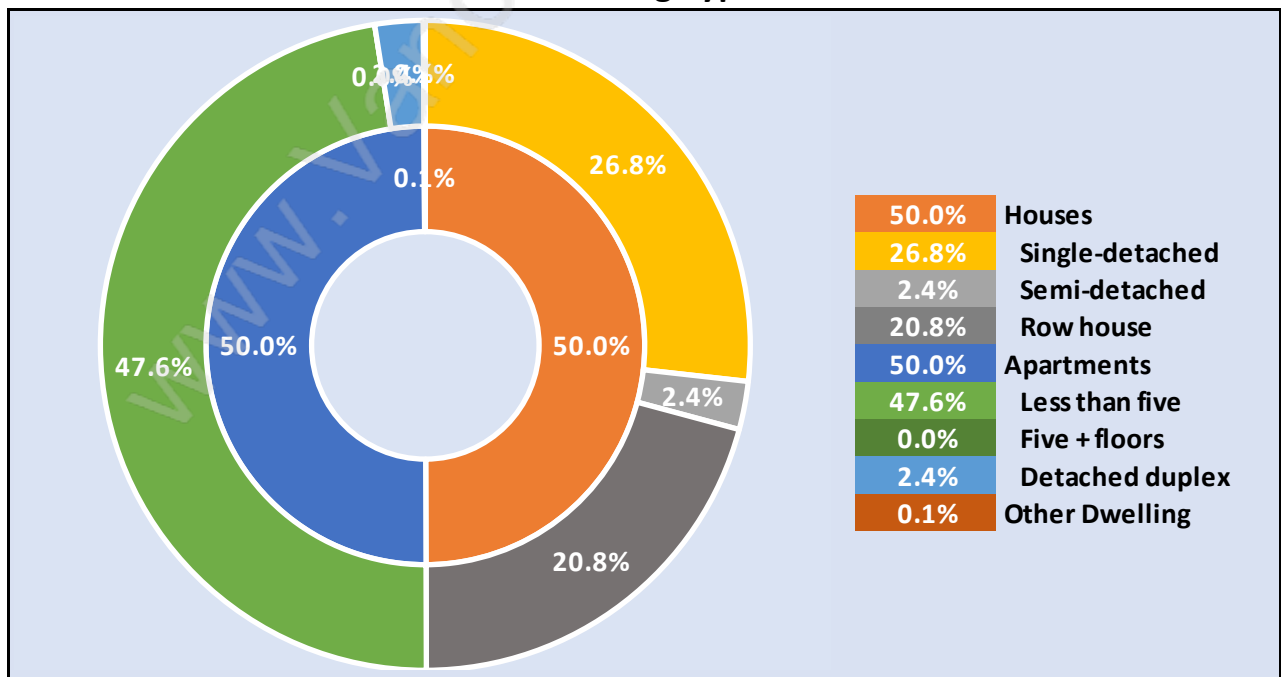

Total Number of Households - 3,740 / Average Household Income - \$99,052

Families in Steveston South

Average Persons per Family - 2.9

Children at Home in Steveston South

Total Number of Children at Home - 2,669

Family Structure in Steveston South

Total Number of Families - 2,527 / Average Persons per Family - 2.9

Households by Household Size in Steveston South

Total Number of Households - 3,740

Dwellings in Steveston South

Population Age 15+ in Steveston South

Labour Force by Occupation in Steveston South

Labour Force Participation in Steveston South

Travel To Work in (from) Steveston South

Occupied Dwellings by Structure Type in Steveston South

Dominant Bulding Type - Houses

Private Dwellings by Period of Construction in Steveston South

Dominant Period of Construction - 1991-2000

Population by Religion in Steveston South

Population by Home Languages in Steveston South