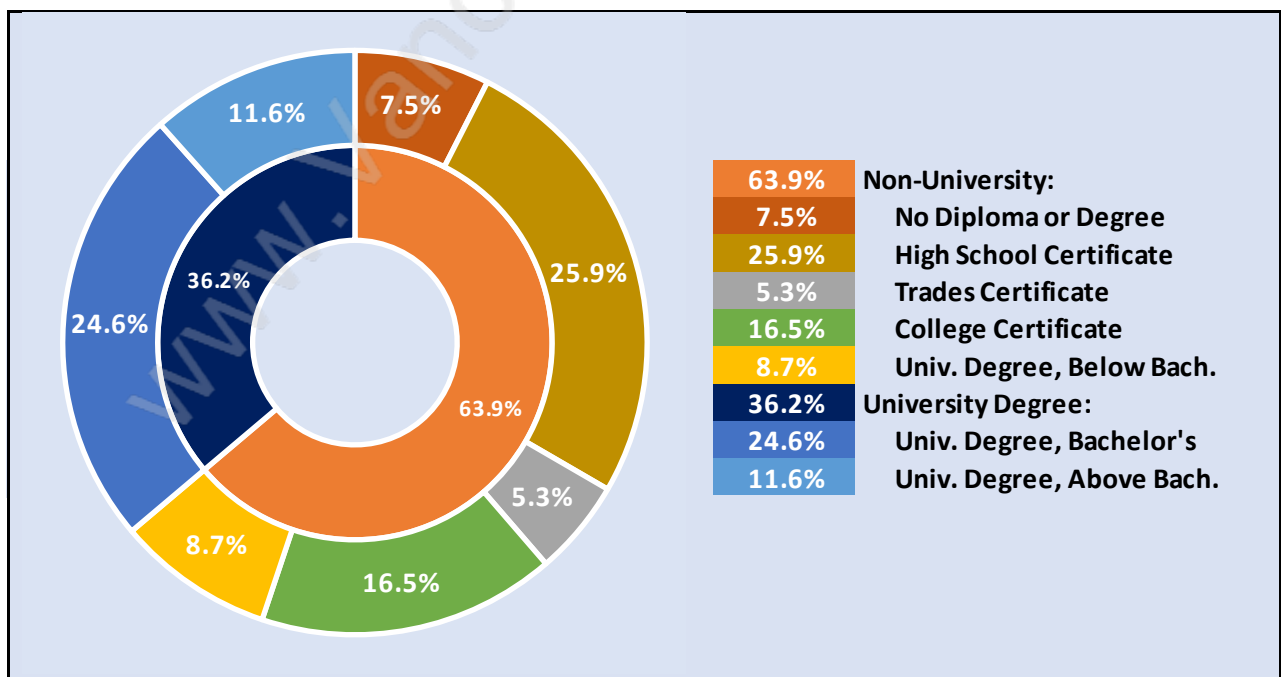

Steveston South

July 2018

Population Trends in Steveston South

Population by Age in Steveston South

Population Age 15+ by Income Status in Steveston South

Total Population Age 15 - 7,359

Households by Income in Steveston South

Total Number of Households - 3,740 / Average Household Income - \$99,052

Families in Steveston South

Average Persons per Family - 2.9

Children at Home in Steveston South

Total Number of Children at Home - 2,669

Family Structure in Steveston South

Total Number of Families - 2,527 / Average Persons per Family - 2.9

Households by Household Size in Steveston South

Total Number of Households - 3,740

Dwellings in Steveston South

Population Age 15+ in Steveston South

Labour Force by Occupation in Steveston South

Labour Force Participation in Steveston South

Travel To Work in (from) Steveston South

Occupied Dwellings by Structure Type in Steveston South