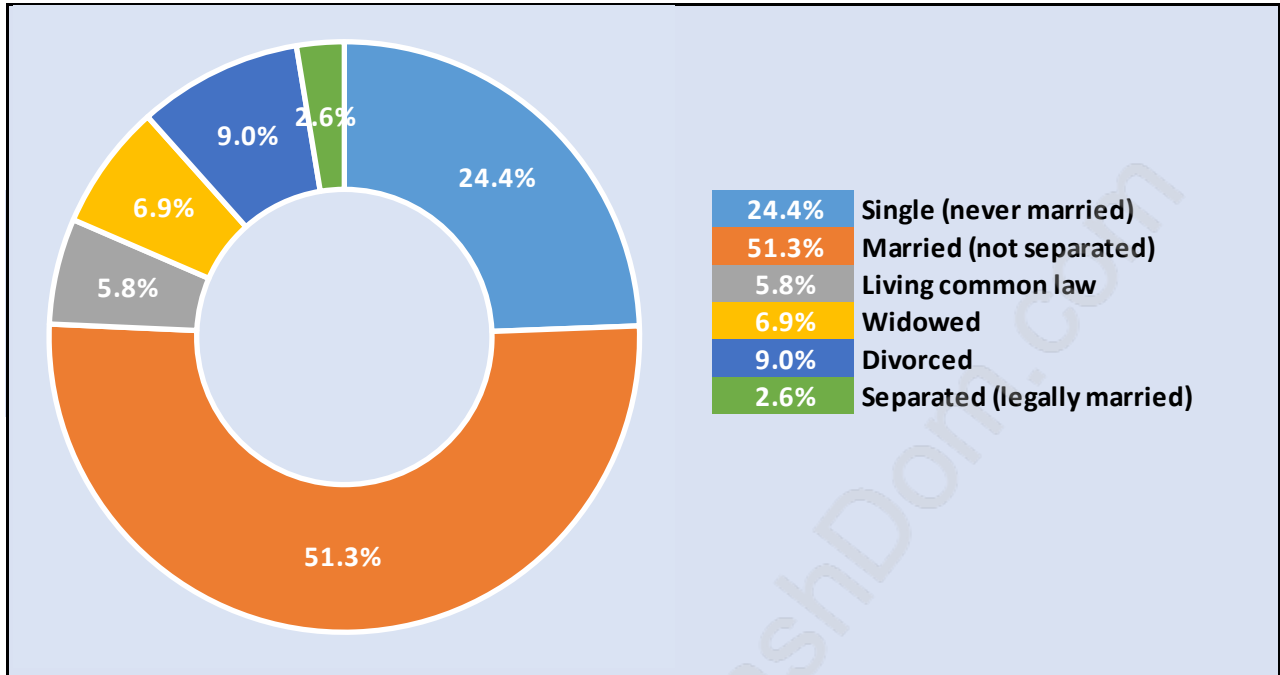

Steveston South

July 2018

Population Trends in Steveston South

Population by Age in Steveston South

Population Age 15+ by Income Status in Steveston South

Total Population Age 15 - 7,359

Households by Income in Steveston South

Total Number of Households - 3,740 / Average Household Income - \$99,052

Families in Steveston South

Average Persons per Family - 2.9

Children at Home in Steveston South

Total Number of Children at Home - 2,669

Family Structure in Steveston South

Total Number of Families - 2,527 / Average Persons per Family - 2.9

Households by Household Size in Steveston South

Total Number of Households - 3,740

Dwellings in Steveston South