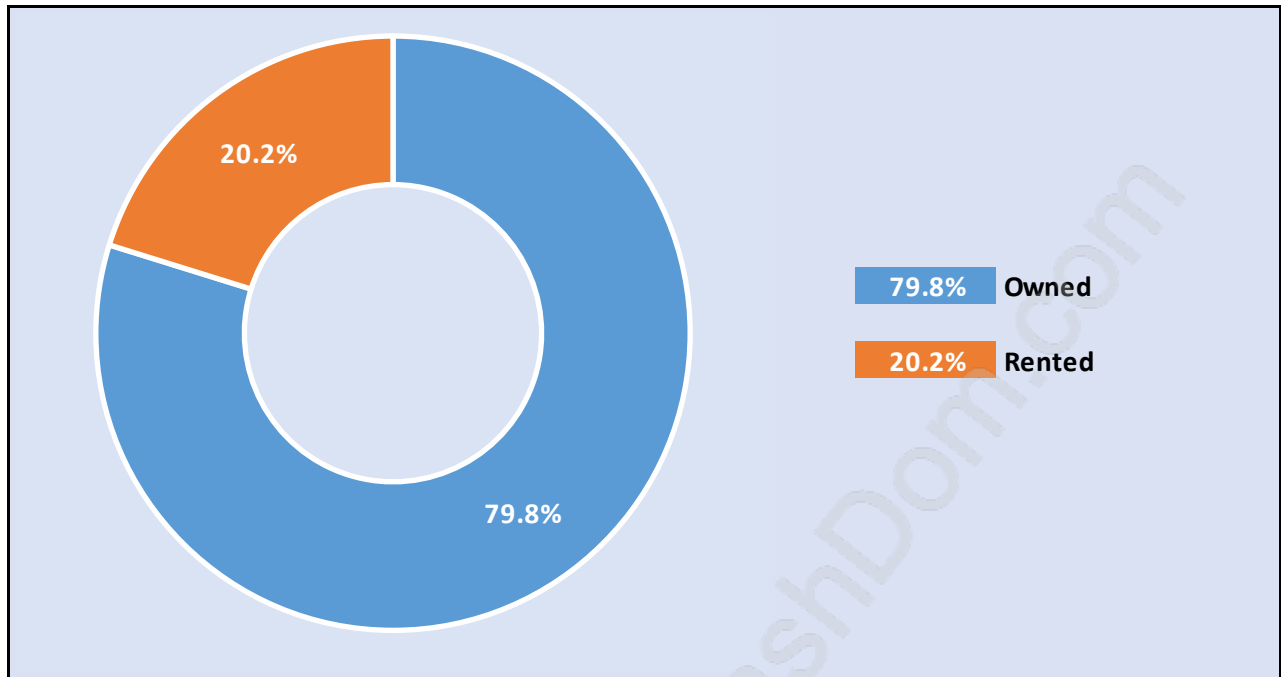

Total Number of Households - 3,740 / Average Household Income - \$99,052

Families in Steveston South

Average Persons per Family - 2.9

Children at Home in Steveston South

Total Number of Children at Home - 2,669

Family Structure in Steveston South

Total Number of Families - 2,527 / Average Persons per Family - 2.9

Households by Household Size in Steveston South

Total Number of Households - 3,740

Dwellings in Steveston South

Population Age 15+ in Steveston South

Labour Force by Occupation in Steveston South

Labour Force Participation in Steveston South

Travel To Work in (from) Steveston South

Occupied Dwellings by Structure Type in Steveston South