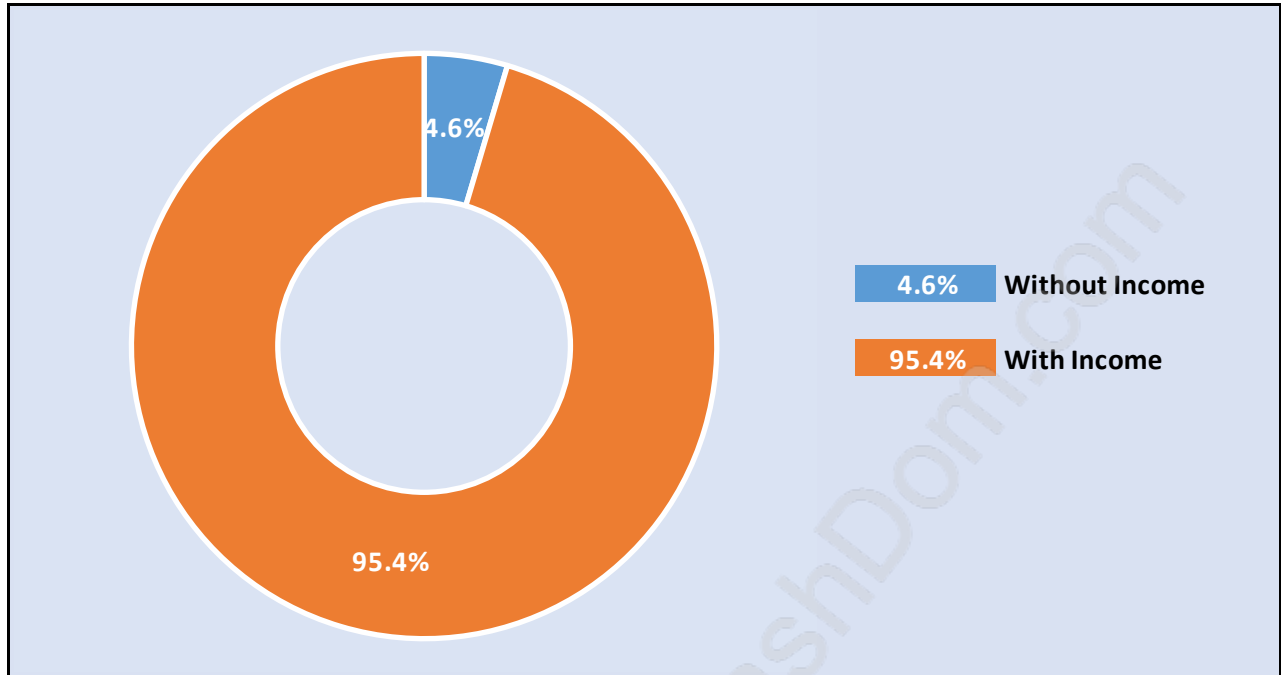

Steveston South

July 2018

Population Trends in Steveston South

Population by Age in Steveston South

Population Age 15+ by Income Status in Steveston South

Total Population Age 15 - 7,359

Households by Income in Steveston South

Total Number of Households - 3,740 / Average Household Income - \$99,052

Families in Steveston South

Average Persons per Family - 2.9

Children at Home in Steveston South

Total Number of Children at Home - 2,669