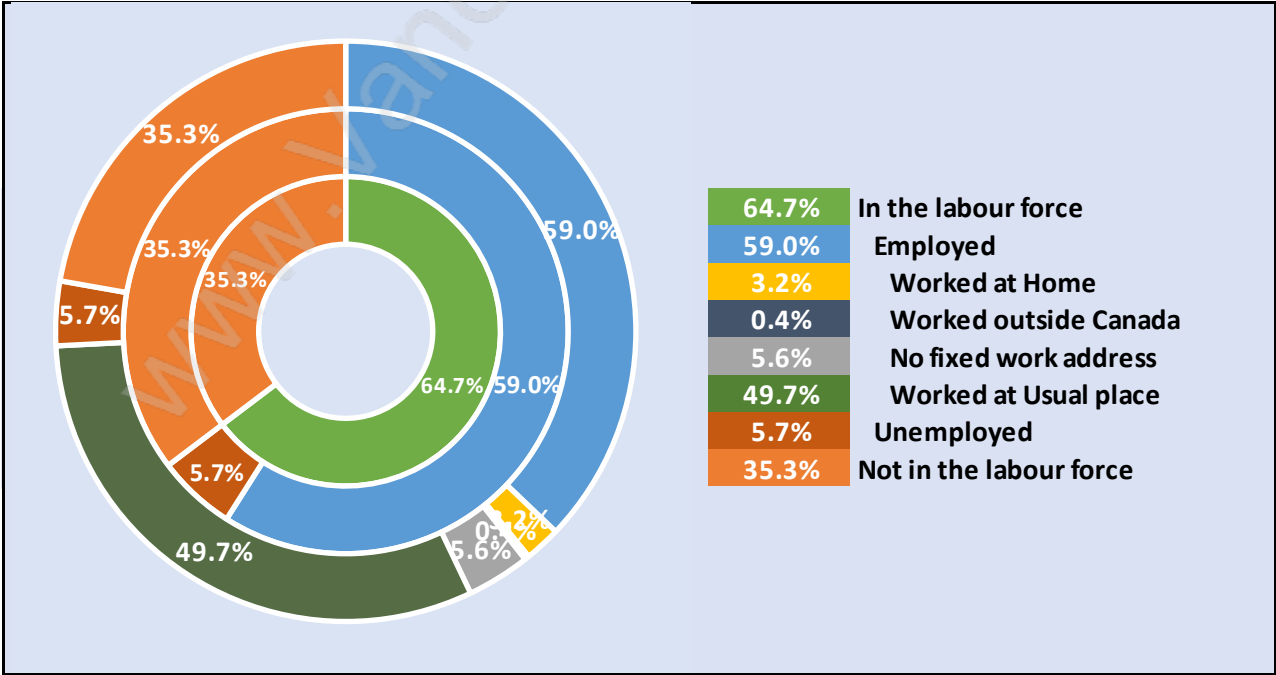

Sullivan Heights

Population Trends in Sullivan Heights

Population by Age in Sullivan Heights

Population Age 15+ by Income Status in Sullivan Heights

Total Population Age 15 - 5,203

Households by Income in Sullivan Heights

Total Number of Households - 3,034 / Average Household Income - \$60,249

Families in Sullivan Heights

Average Persons per Family - 2.8

Children at Home in Sullivan Heights

Total Number of Children at Home - 1,332

Family Structure in Sullivan Heights

Total Number of Families - 1,500 / Average Persons per Family - 2.8

Households by Household Size in Sullivan Heights

Total Number of Households - 3,034

Dwellings in Sullivan Heights

Population Age 15+ in Sullivan Heights

Labour Force by Occupation in Sullivan Heights

Labour Force Participation in Sullivan Heights

Travel To Work in (from) Sullivan Heights

Occupied Dwellings by Structure Type in Sullivan Heights