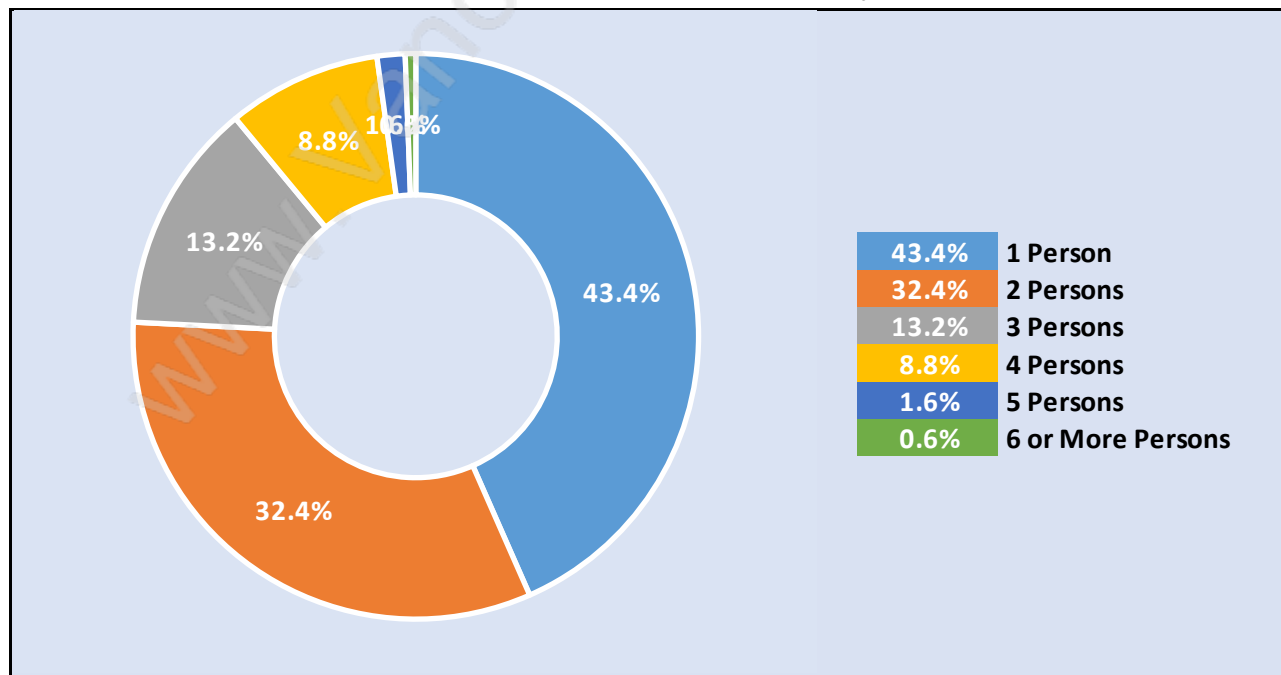

Sullivan Heights

Population Trends in Sullivan Heights

Population by Age in Sullivan Heights

Population Age 15+ by Income Status in Sullivan Heights

Total Population Age 15 - 5,203

Households by Income in Sullivan Heights

Total Number of Households - 3,034 / Average Household Income - \$60,249

Families in Sullivan Heights

Average Persons per Family - 2.8

Children at Home in Sullivan Heights

Total Number of Children at Home - 1,332

Family Structure in Sullivan Heights

Total Number of Families - 1,500 / Average Persons per Family - 2.8

Households by Household Size in Sullivan Heights

Total Number of Households - 3,034

Dwellings in Sullivan Heights

Population Age 15+ in Sullivan Heights

Labour Force by Occupation in Sullivan Heights

Labour Force Participation in Sullivan Heights

Travel To Work in (from) Sullivan Heights

Occupied Dwellings by Structure Type in Sullivan Heights