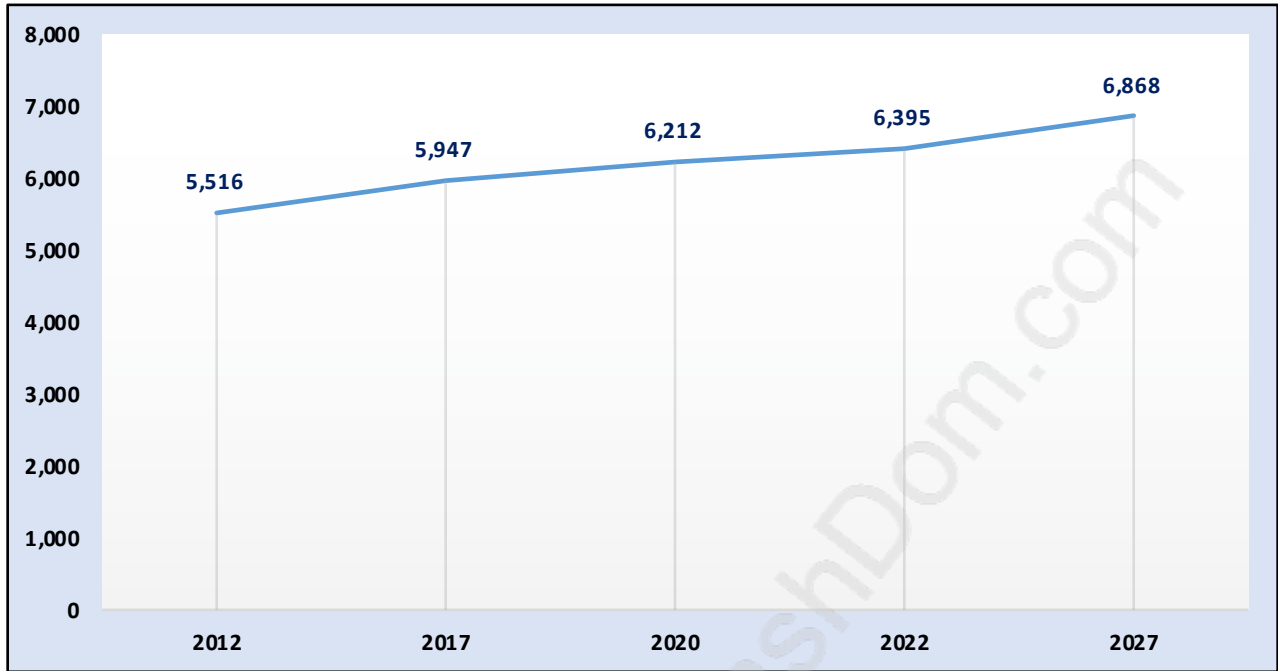

Sullivan Heights

Population Trends in Sullivan Heights

Population by Age in Sullivan Heights

Population Age 15+ by Income Status in Sullivan Heights

Total Population Age 15 - 5,203

Households by Income in Sullivan Heights

Total Number of Households - 3,034 / Average Household Income - \$60,249

Families in Sullivan Heights

Average Persons per Family - 2.8

Children at Home in Sullivan Heights

Total Number of Children at Home - 1,332

Family Structure in Sullivan Heights

Total Number of Families - 1,500 / Average Persons per Family - 2.8

Households by Household Size in Sullivan Heights

Total Number of Households - 3,034

Dwellings in Sullivan Heights