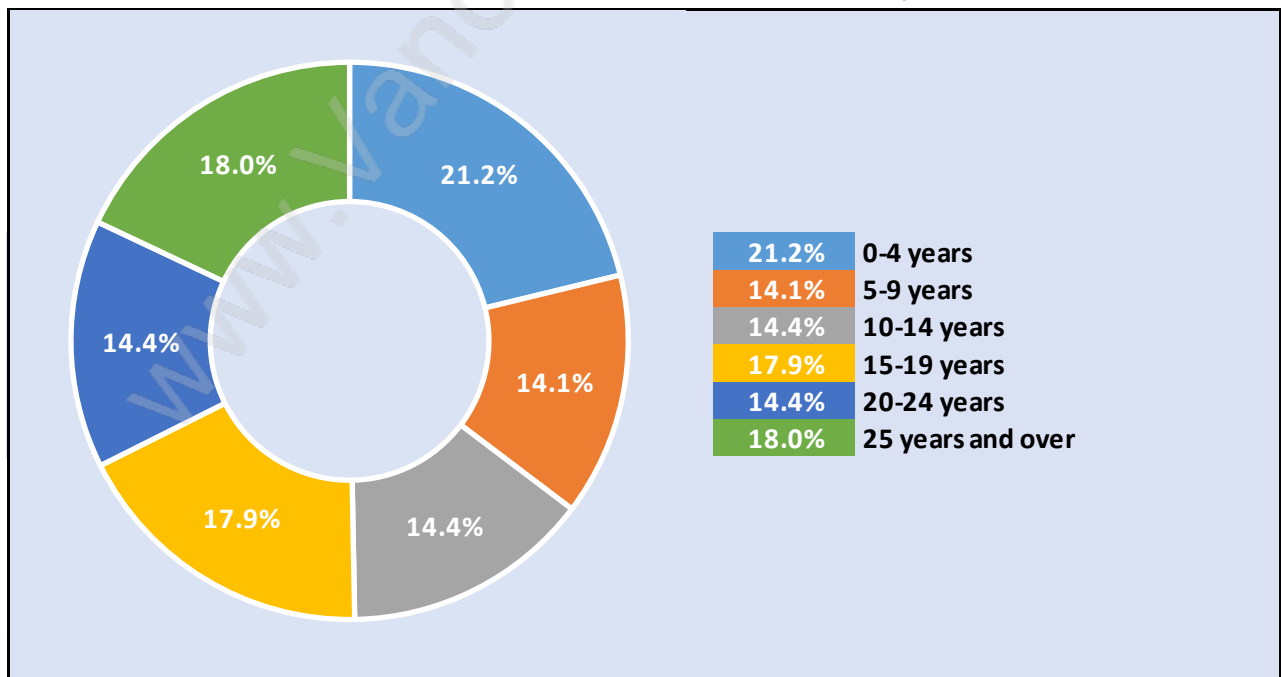

Sullivan Heights

Population Trends in Sullivan Heights

Population by Age in Sullivan Heights

Population Age 15+ by Income Status in Sullivan Heights

Total Population Age 15 - 5,203

Households by Income in Sullivan Heights

Total Number of Households - 3,034 / Average Household Income - \$60,249

Families in Sullivan Heights

Average Persons per Family - 2.8

Children at Home in Sullivan Heights

Total Number of Children at Home - 1,332

Family Structure in Sullivan Heights

Total Number of Families - 1,500 / Average Persons per Family - 2.8

Households by Household Size in Sullivan Heights

Total Number of Households - 3,034

Dwellings in Sullivan Heights

Population Age 15+ in Sullivan Heights

Labour Force by Occupation in Sullivan Heights

Labour Force Participation in Sullivan Heights

Travel To Work in (from) Sullivan Heights

Occupied Dwellings by Structure Type in Sullivan Heights