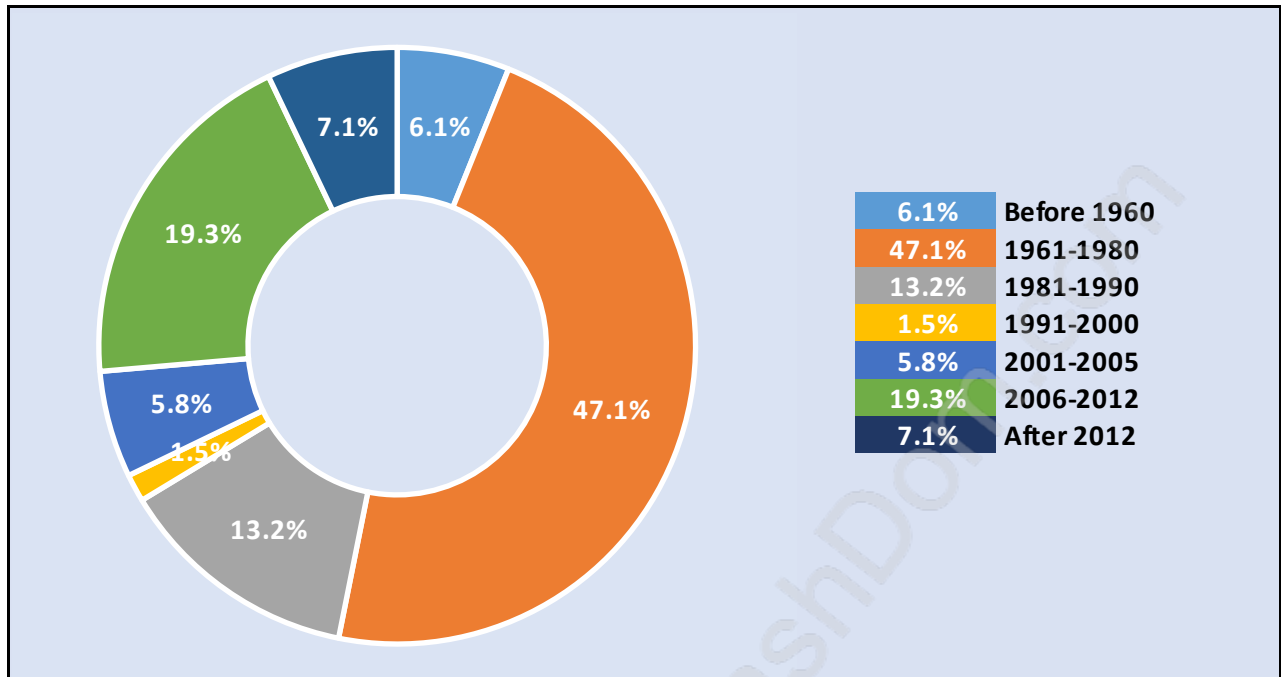

Private Dwellings by Period of Construction in Sullivan Heights

Dominant Period of Construction - 1961-1980