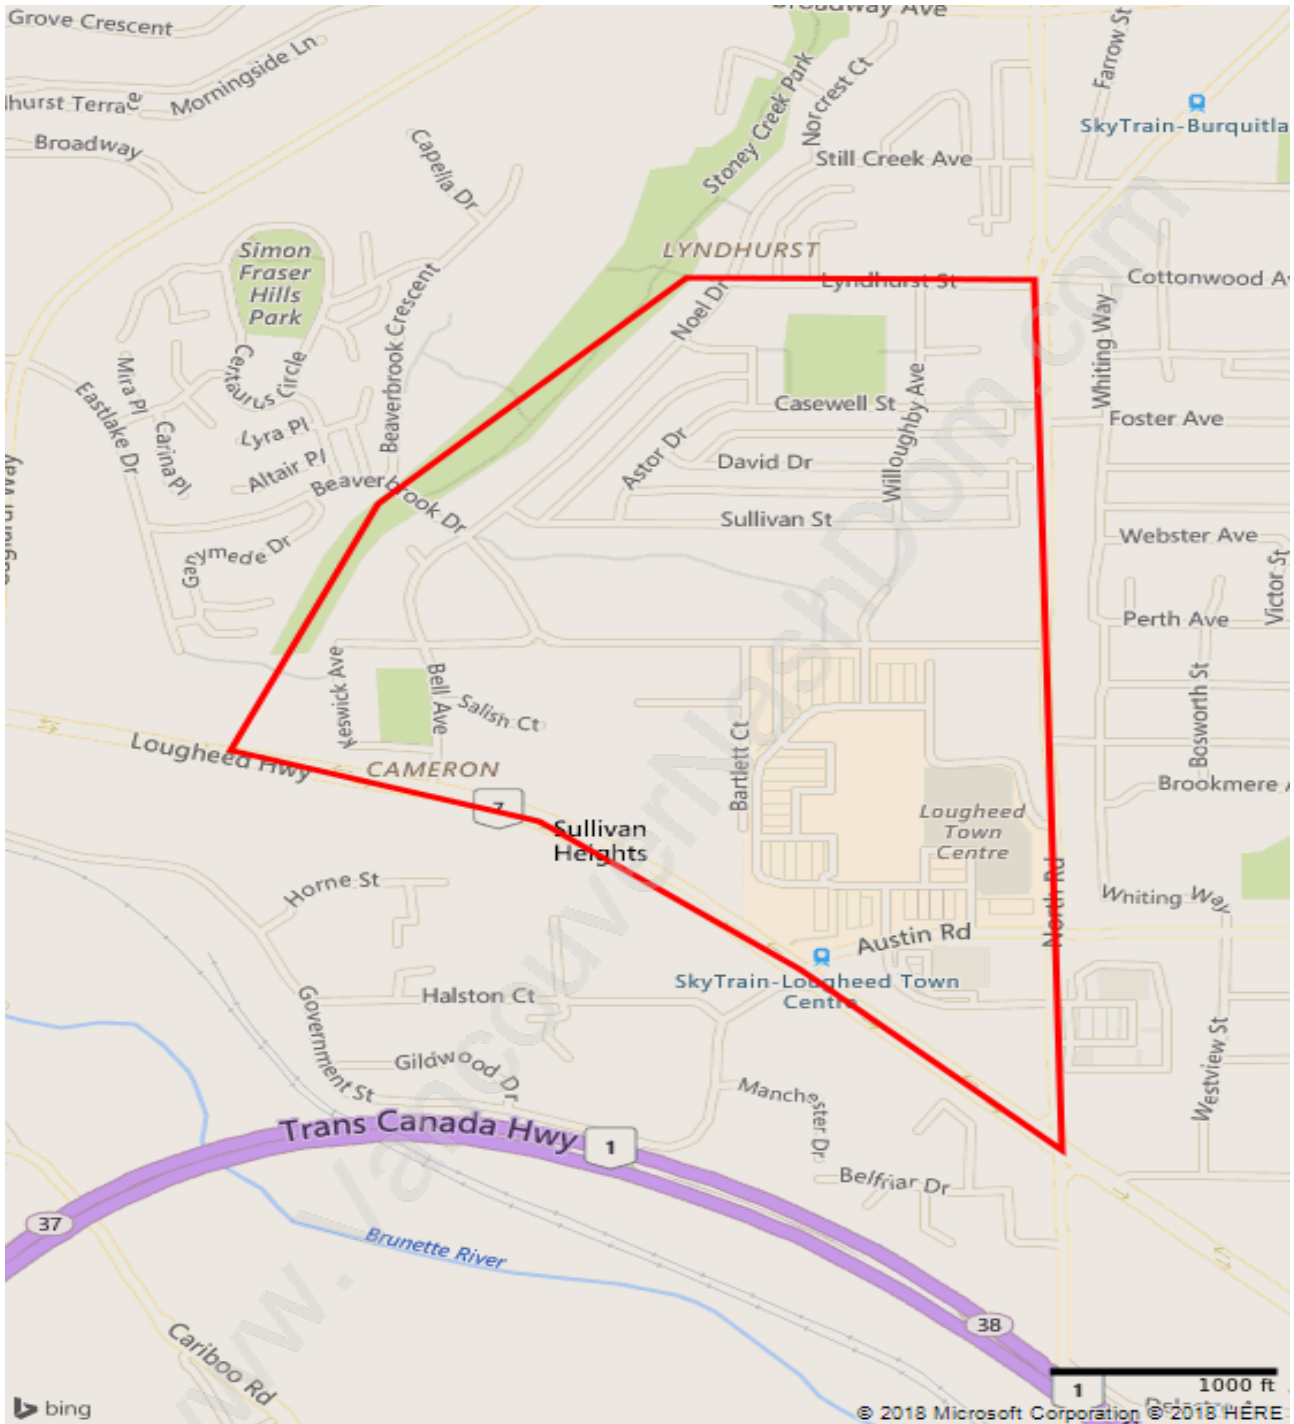

Sullivan Heights

Population Trends in Sullivan Heights

Population by Age in Sullivan Heights

Population Age 15+ by Income Status in Sullivan Heights

Total Population Age 15 - 5,203

Households by Income in Sullivan Heights

Family Structure in Sullivan Heights

Total Number of Families - 1,500 / Average Persons per Family - 2.8

Households by Household Size in Sullivan Heights

Total Number of Households - 3,034

Dwellings in Sullivan Heights