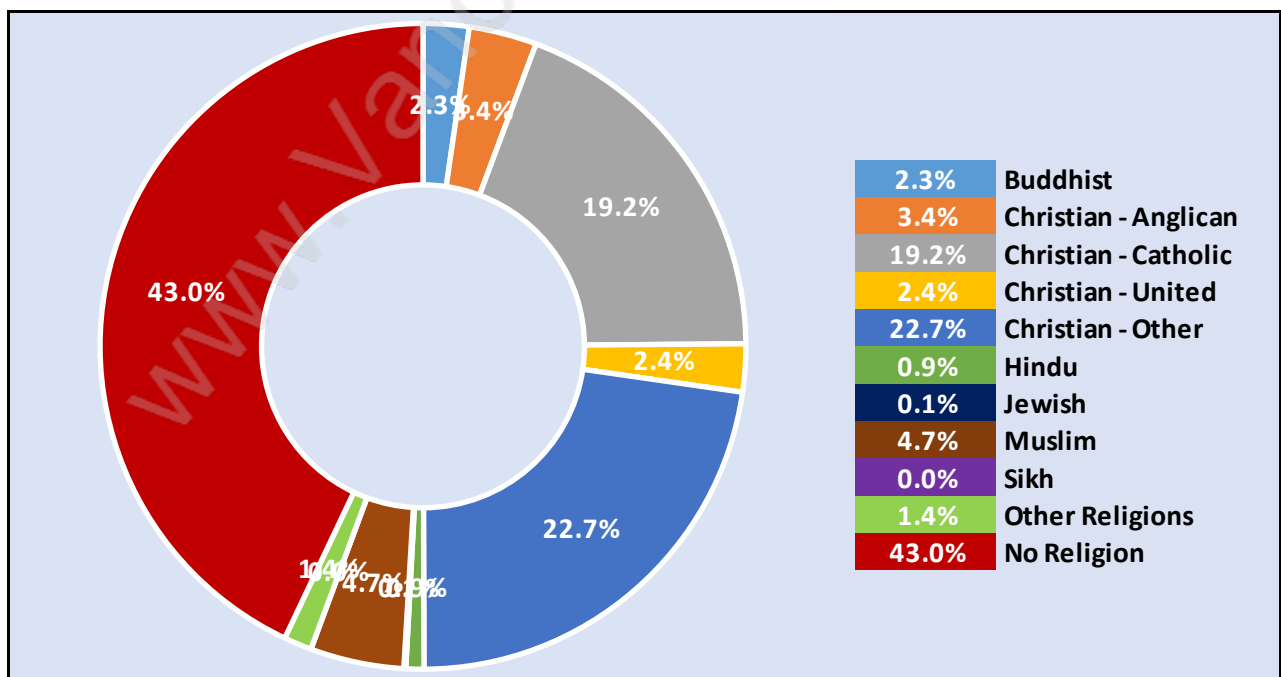

Population Age 15+ in Sullivan Heights

Labour Force by Occupation in Sullivan Heights

Labour Force Participation in Sullivan Heights

Travel To Work in (from) Sullivan Heights

Occupied Dwellings by Structure Type in Sullivan Heights

Dominant Bulding Type - Apartment, building low and high rise

Private Dwellings by Period of Construction in Sullivan Heights

Dominant Period of Construction - 1961-1980

Population by Religion in Sullivan Heights

Population by Home Languages in Sullivan Heights