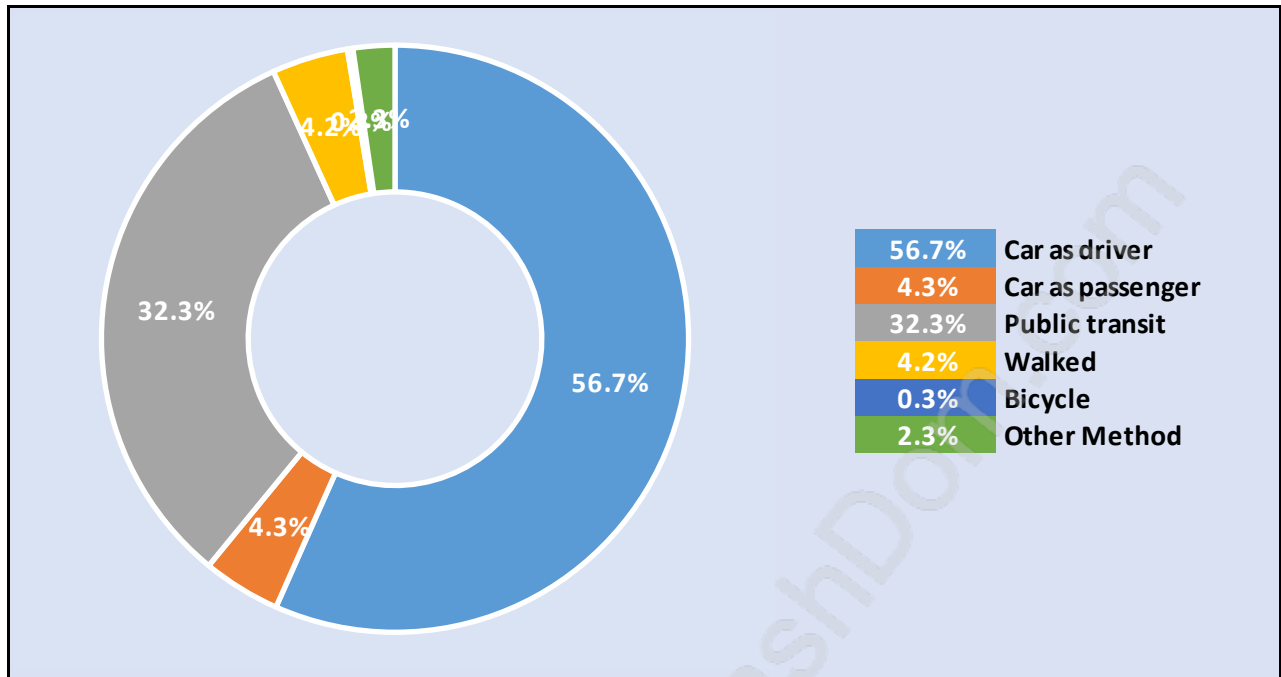

Sullivan Heights

Population Trends in Sullivan Heights

Population by Age in Sullivan Heights

Population Age 15+ by Income Status in Sullivan Heights

Total Population Age 15 - 5,203

Households by Income in Sullivan Heights

Family Structure in Sullivan Heights

Total Number of Families - 1,500 / Average Persons per Family - 2.8

Households by Household Size in Sullivan Heights

Total Number of Households - 3,034

Dwellings in Sullivan Heights

Population Age 15+ in Sullivan Heights

Labour Force by Occupation in Sullivan Heights

Labour Force Participation in Sullivan Heights

Travel To Work in (from) Sullivan Heights

Occupied Dwellings by Structure Type in Sullivan Heights