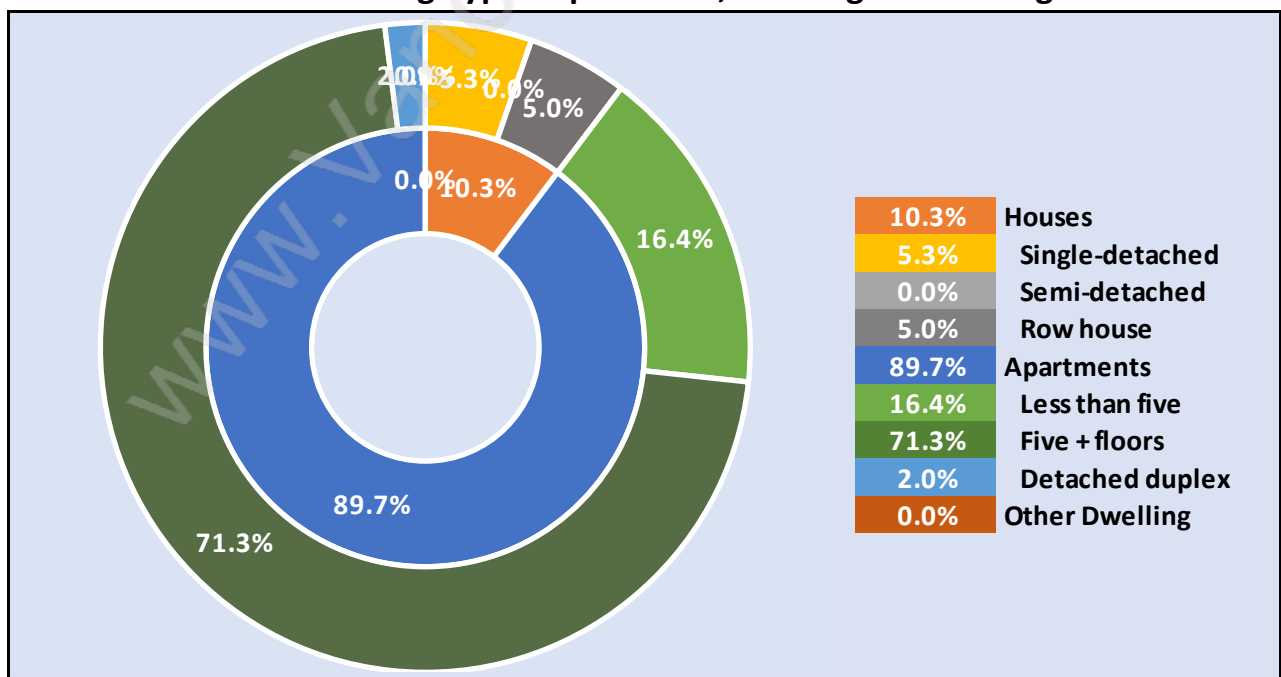

Total Number of Households - 3,034 / Average Household Income - \$60,249

Families in Sullivan Heights

Average Persons per Family - 2.8

Children at Home in Sullivan Heights

Total Number of Children at Home - 1,332

Family Structure in Sullivan Heights

Total Number of Families - 1,500 / Average Persons per Family - 2.8

Households by Household Size in Sullivan Heights

Total Number of Households - 3,034

Dwellings in Sullivan Heights

Population Age 15+ in Sullivan Heights

Labour Force by Occupation in Sullivan Heights

Labour Force Participation in Sullivan Heights

Travel To Work in (from) Sullivan Heights

Occupied Dwellings by Structure Type in Sullivan Heights

Dominant Bulding Type - Apartment, building low and high rise

Private Dwellings by Period of Construction in Sullivan Heights

Dominant Period of Construction - 1961-1980

Population by Religion in Sullivan Heights