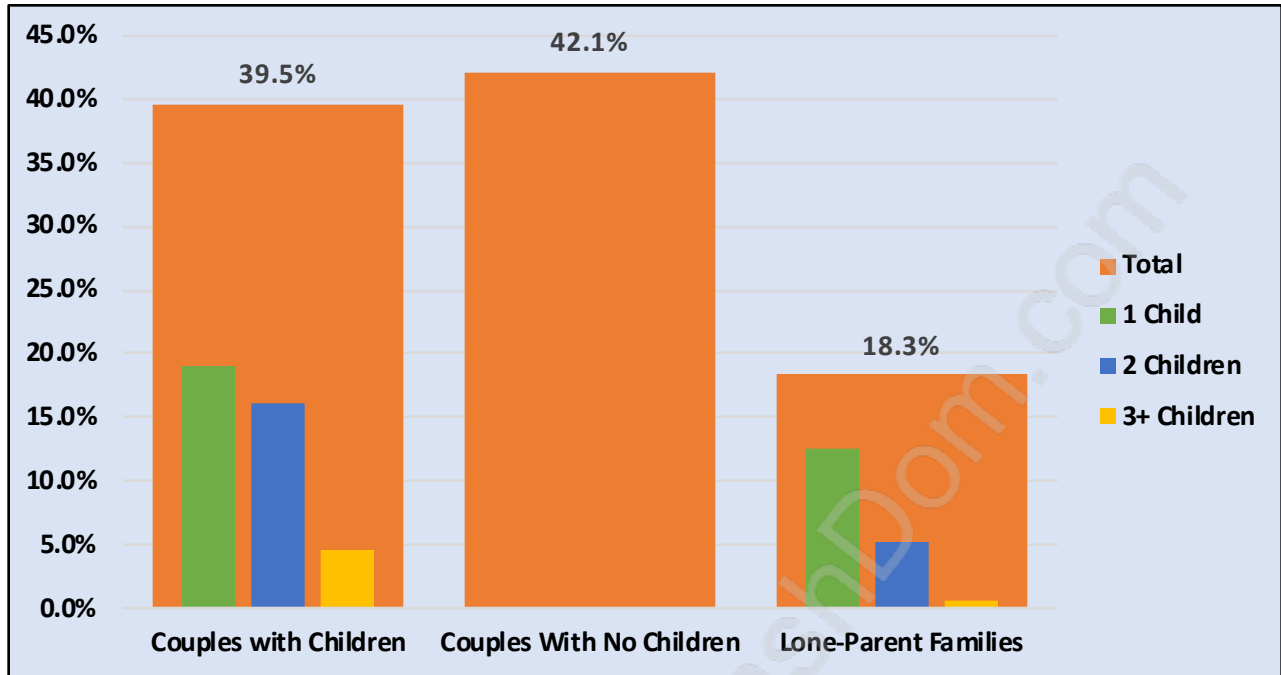

Sullivan Heights

Population Trends in Sullivan Heights

Population by Age in Sullivan Heights

Population Age 15+ by Income Status in Sullivan Heights

Total Population Age 15 - 5,203

Households by Income in Sullivan Heights

Total Number of Households - 3,034 / Average Household Income - \$60,249

Families in Sullivan Heights

Average Persons per Family - 2.8

Children at Home in Sullivan Heights

Total Number of Children at Home - 1,332

Family Structure in Sullivan Heights

Total Number of Families - 1,500 / Average Persons per Family - 2.8

Households by Household Size in Sullivan Heights

Total Number of Households - 3,034

Dwellings in Sullivan Heights

Population Age 15+ in Sullivan Heights

Labour Force by Occupation in Sullivan Heights

Labour Force Participation in Sullivan Heights

Travel To Work in (from) Sullivan Heights

Occupied Dwellings by Structure Type in Sullivan Heights