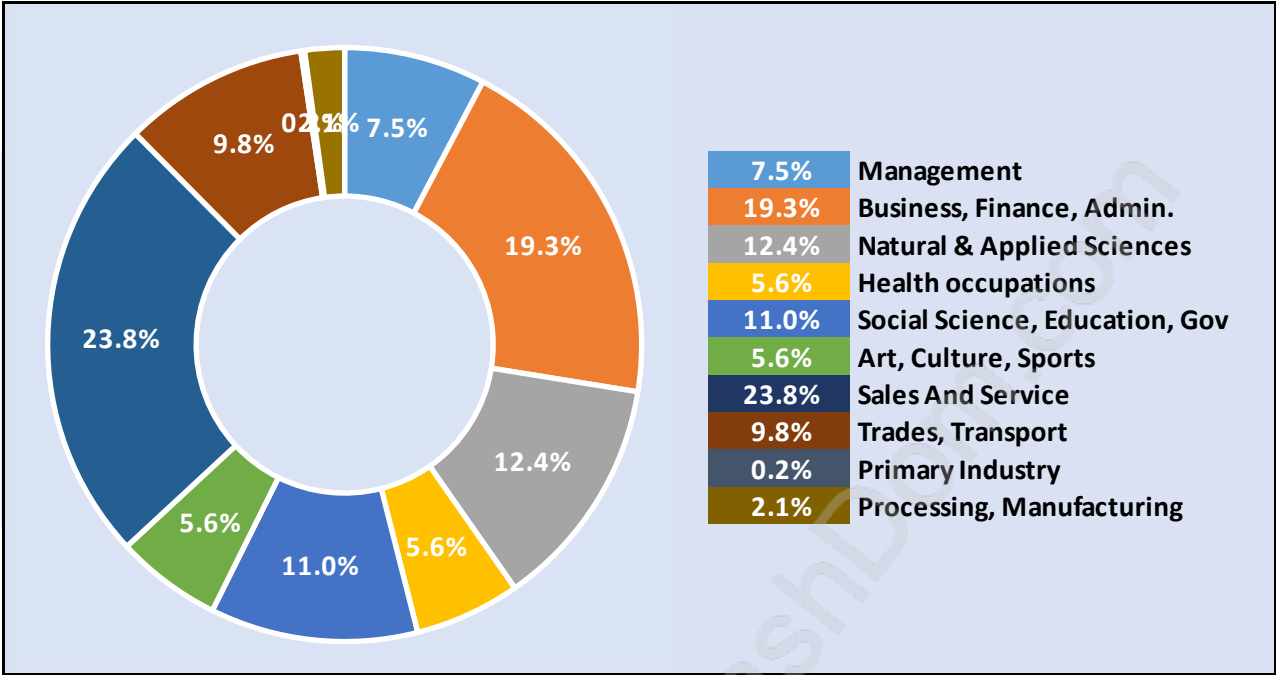

Sullivan Heights

Population Trends in Sullivan Heights

Population by Age in Sullivan Heights

Population Age 15+ by Income Status in Sullivan Heights

Total Population Age 15 - 5,203

Households by Income in Sullivan Heights

Total Number of Households - 3,034 / Average Household Income - \$60,249

Families in Sullivan Heights

Average Persons per Family - 2.8

Children at Home in Sullivan Heights

Total Number of Children at Home - 1,332

Family Structure in Sullivan Heights

Total Number of Families - 1,500 / Average Persons per Family - 2.8

Households by Household Size in Sullivan Heights

Total Number of Households - 3,034

Dwellings in Sullivan Heights

Population Age 15+ in Sullivan Heights

Labour Force by Occupation in Sullivan Heights

Labour Force Participation in Sullivan Heights

Travel To Work in (from) Sullivan Heights

Occupied Dwellings by Structure Type in Sullivan Heights