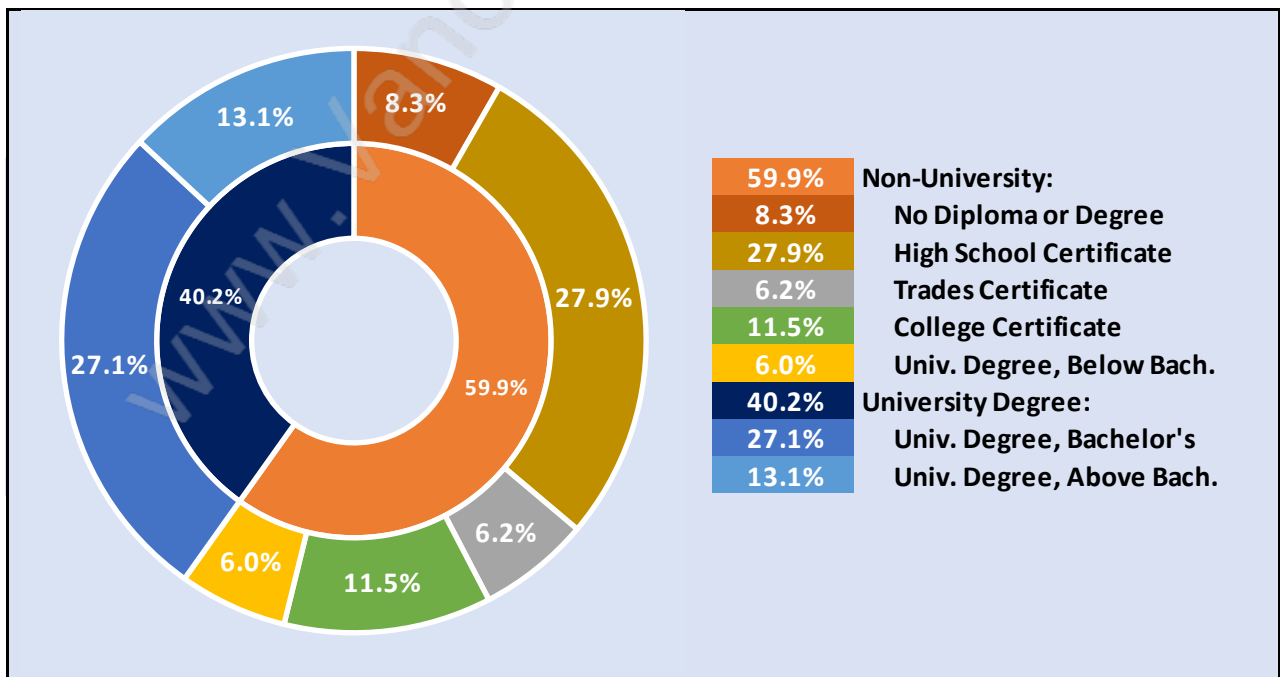

Sullivan Heights

Population Trends in Sullivan Heights

Population by Age in Sullivan Heights

Population Age 15+ by Income Status in Sullivan Heights

Total Population Age 15 - 5,203

Households by Income in Sullivan Heights

Total Number of Households - 3,034 / Average Household Income - \$60,249

Families in Sullivan Heights

Average Persons per Family - 2.8

Children at Home in Sullivan Heights

Total Number of Children at Home - 1,332

Family Structure in Sullivan Heights

Total Number of Families - 1,500 / Average Persons per Family - 2.8

Households by Household Size in Sullivan Heights

Total Number of Households - 3,034

Dwellings in Sullivan Heights

Population Age 15+ in Sullivan Heights

Labour Force by Occupation in Sullivan Heights

Labour Force Participation in Sullivan Heights

Travel To Work in (from) Sullivan Heights

Occupied Dwellings by Structure Type in Sullivan Heights