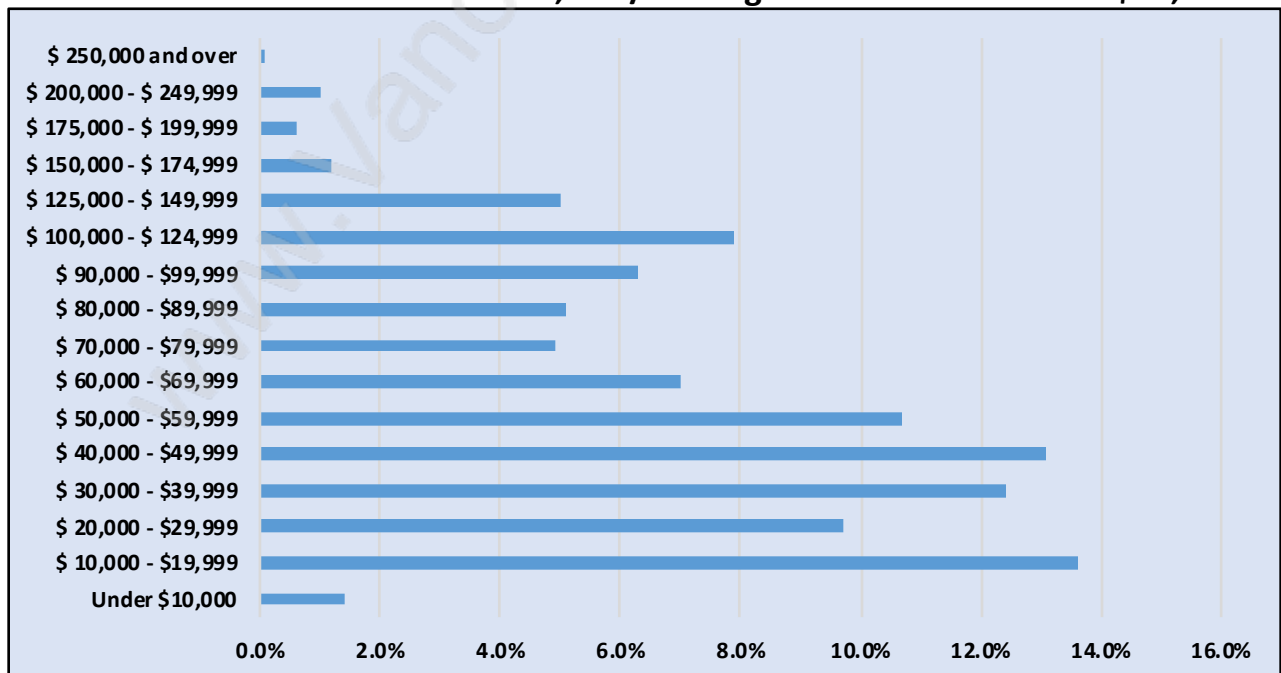

Sullivan Heights

Population Trends in Sullivan Heights

Population by Age in Sullivan Heights

Population Age 15+ by Income Status in Sullivan Heights

Total Population Age 15 - 5,203

Households by Income in Sullivan Heights

Total Number of Households - 3,034 / Average Household Income - \$60,249

Families in Sullivan Heights

Average Persons per Family - 2.8

Children at Home in Sullivan Heights

Total Number of Children at Home - 1,332

Family Structure in Sullivan Heights

Total Number of Families - 1,500 / Average Persons per Family - 2.8

Households by Household Size in Sullivan Heights

Total Number of Households - 3,034

Dwellings in Sullivan Heights