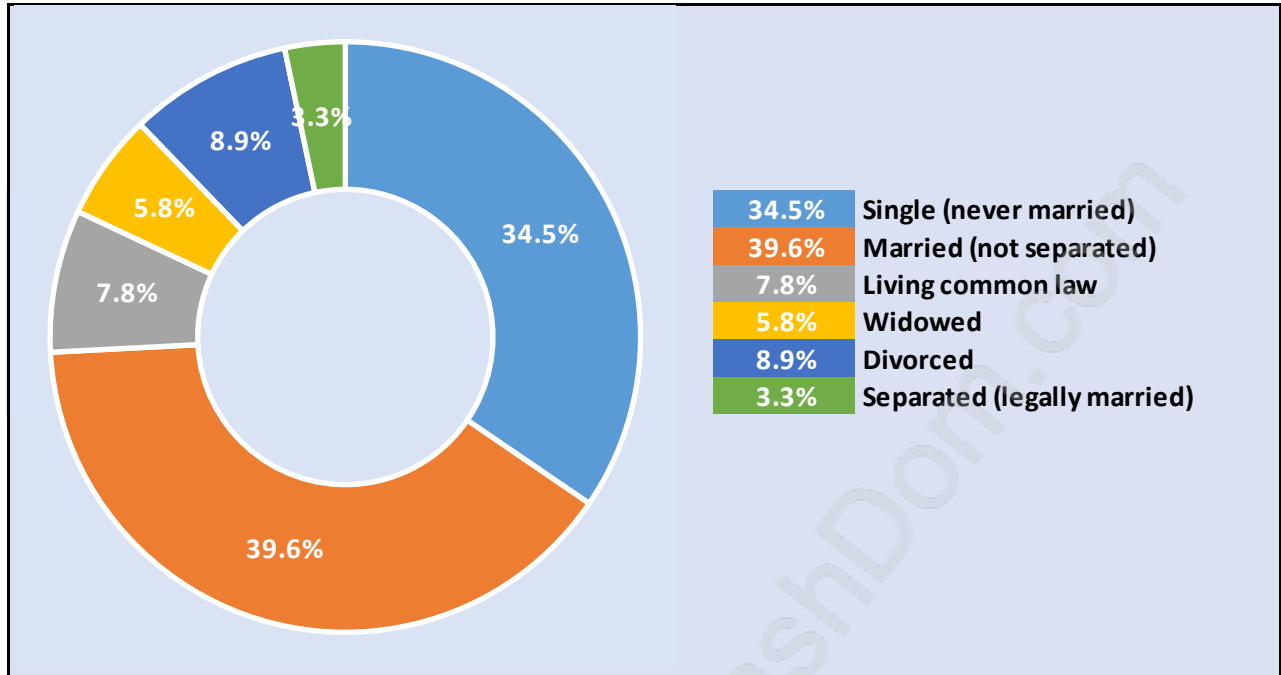

Sullivan Heights

Population Trends in Sullivan Heights

Population by Age in Sullivan Heights

Population Age 15+ by Income Status in Sullivan Heights

Total Population Age 15 - 5,203

Households by Income in Sullivan Heights

Total Number of Households - 3,034 / Average Household Income - \$60,249

Families in Sullivan Heights

Average Persons per Family - 2.8

Children at Home in Sullivan Heights

Total Number of Children at Home - 1,332

Family Structure in Sullivan Heights

Total Number of Families - 1,500 / Average Persons per Family - 2.8

Households by Household Size in Sullivan Heights

Total Number of Households - 3,034

Dwellings in Sullivan Heights

Population Age 15+ in Sullivan Heights

Labour Force by Occupation in Sullivan Heights

Labour Force Participation in Sullivan Heights

Travel To Work in (from) Sullivan Heights

Occupied Dwellings by Structure Type in Sullivan Heights