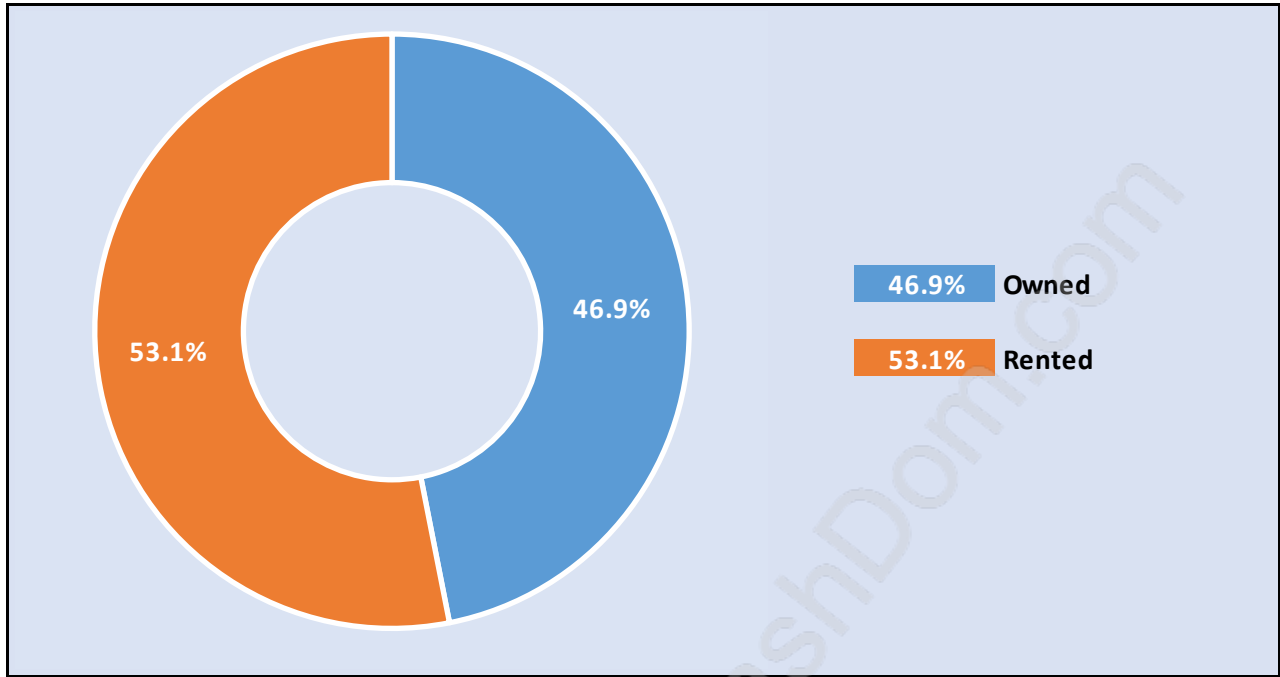

Sullivan Heights

Population Trends in Sullivan Heights

Population by Age in Sullivan Heights

Population Age 15+ by Income Status in Sullivan Heights

Total Population Age 15 - 5,203

Households by Income in Sullivan Heights

Total Number of Households - 3,034 / Average Household Income - \$60,249

Families in Sullivan Heights

Average Persons per Family - 2.8

Children at Home in Sullivan Heights

Total Number of Children at Home - 1,332

Family Structure in Sullivan Heights

Total Number of Families - 1,500 / Average Persons per Family - 2.8

Households by Household Size in Sullivan Heights

Total Number of Households - 3,034

Dwellings in Sullivan Heights

Population Age 15+ in Sullivan Heights

Labour Force by Occupation in Sullivan Heights

Labour Force Participation in Sullivan Heights

Travel To Work in (from) Sullivan Heights

Occupied Dwellings by Structure Type in Sullivan Heights