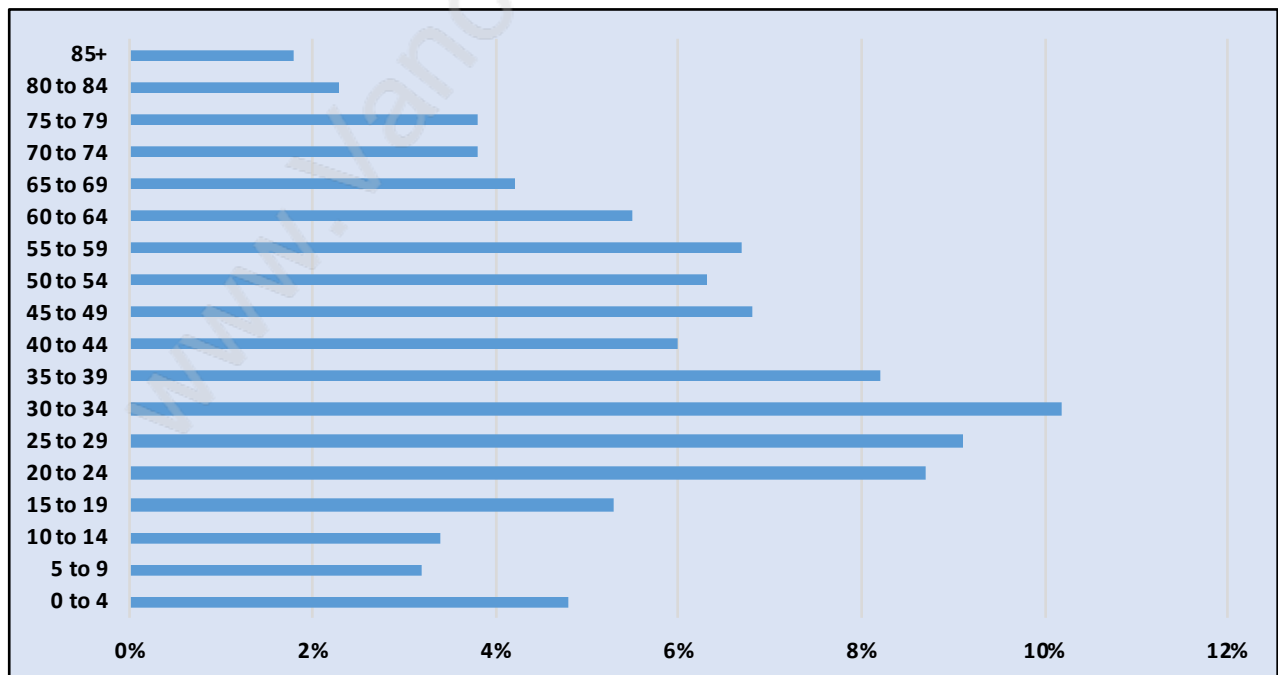

Sullivan Heights

Population Trends in Sullivan Heights

Population by Age in Sullivan Heights

Population Age 15+ by Income Status in Sullivan Heights

Total Population Age 15 - 5,203

Households by Income in Sullivan Heights

Total Number of Households - 3,034 / Average Household Income - \$60,249

Families in Sullivan Heights

Average Persons per Family - 2.8

Children at Home in Sullivan Heights

Total Number of Children at Home - 1,332

Family Structure in Sullivan Heights

Total Number of Families - 1,500 / Average Persons per Family - 2.8

Households by Household Size in Sullivan Heights

Total Number of Households - 3,034

Dwellings in Sullivan Heights

Population Age 15+ in Sullivan Heights

Labour Force by Occupation in Sullivan Heights

Labour Force Participation in Sullivan Heights

Travel To Work in (from) Sullivan Heights

Occupied Dwellings by Structure Type in Sullivan Heights