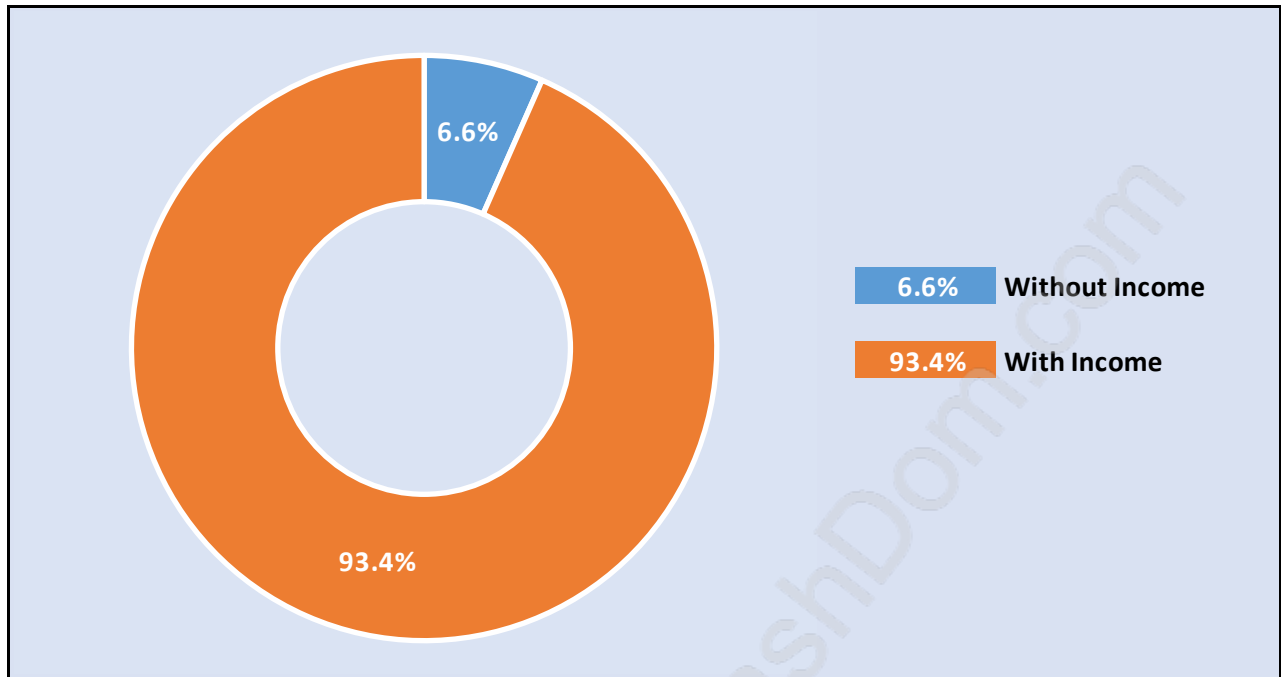

Sullivan Heights

Population Trends in Sullivan Heights

Population by Age in Sullivan Heights

Population Age 15+ by Income Status in Sullivan Heights

Total Population Age 15 - 5,203

Households by Income in Sullivan Heights

Total Number of Households - 3,034 / Average Household Income - \$60,249

Families in Sullivan Heights

Average Persons per Family - 2.8

Children at Home in Sullivan Heights

Total Number of Children at Home - 1,332

Family Structure in Sullivan Heights

Total Number of Families - 1,500 / Average Persons per Family - 2.8

Households by Household Size in Sullivan Heights

Total Number of Households - 3,034

Dwellings in Sullivan Heights

Population Age 15+ in Sullivan Heights

Labour Force by Occupation in Sullivan Heights

Labour Force Participation in Sullivan Heights

Travel To Work in (from) Sullivan Heights

Occupied Dwellings by Structure Type in Sullivan Heights