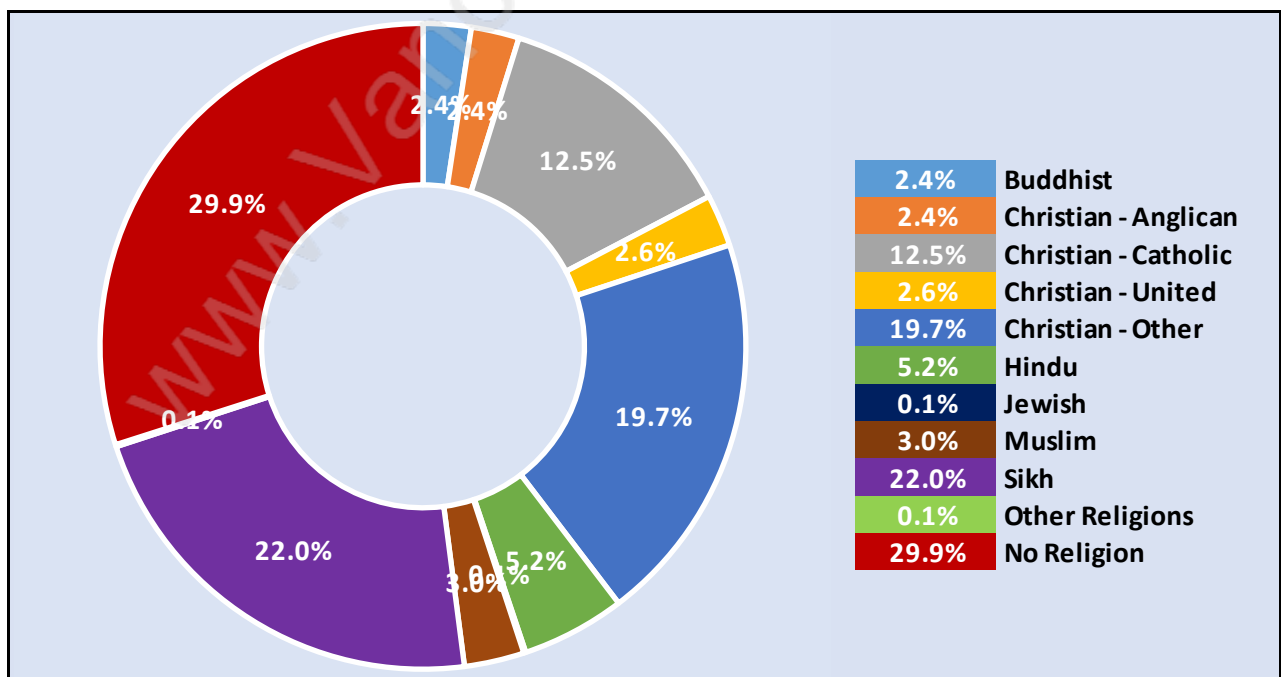

Sullivan Station

July 2018

Population Trends in Sullivan Station

Population by Age in Sullivan Station

Population Age 15+ by Income Status in Sullivan Station

Total Population Age 15 - 11,788

Households by Income in Sullivan Station

Total Number of Households - 4,675 / Average Household Income - \$113,517

Families in Sullivan Station

Average Persons per Family - 3.7

Children at Home in Sullivan Station

Total Number of Children at Home - 5,623

Population Age 15+ in Sullivan Station

Labour Force by Occupation in Sullivan Station

Labour Force Participation in Sullivan Station

Travel To Work in (from) Sullivan Station

Occupied Dwellings by Structure Type in Sullivan Station

Dominant Building Type - Houses

Private Dwellings by Period of Construction in Sullivan Station

Dominant Period of Construction - 2006-2011

Population by Religion in Sullivan Station

Population by Home Languages in Sullivan Station