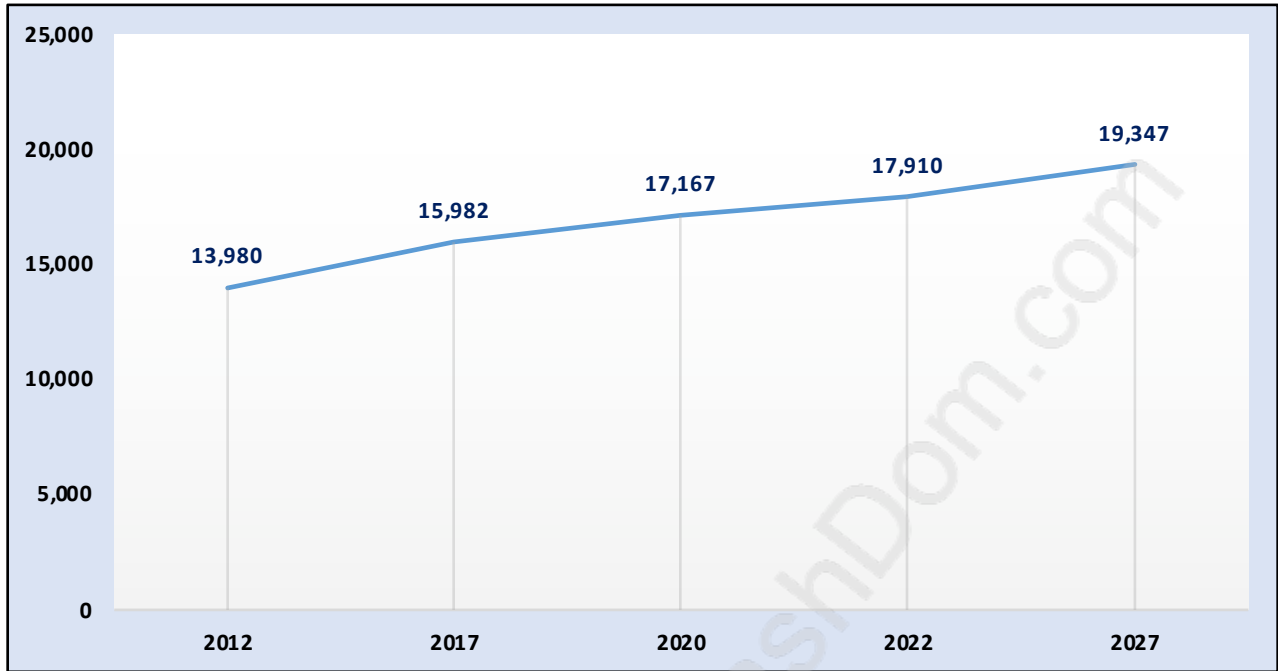

Sullivan Station

July 2018

Population Trends in Sullivan Station

Population by Age in Sullivan Station

Population Age 15+ by Income Status in Sullivan Station

Total Population Age 15 - 11,788

Households by Income in Sullivan Station

Total Number of Households - 4,675 / Average Household Income - \$113,517

Families in Sullivan Station

Average Persons per Family - 3.7

Children at Home in Sullivan Station

Total Number of Children at Home - 5,623

Family Structure in Sullivan Station

Total Number of Families - 3,924 / Average Persons per Family - 3.7

Households by Household Size in Sullivan Station

Total Number of Households - 4,675

Dwellings in Sullivan Station