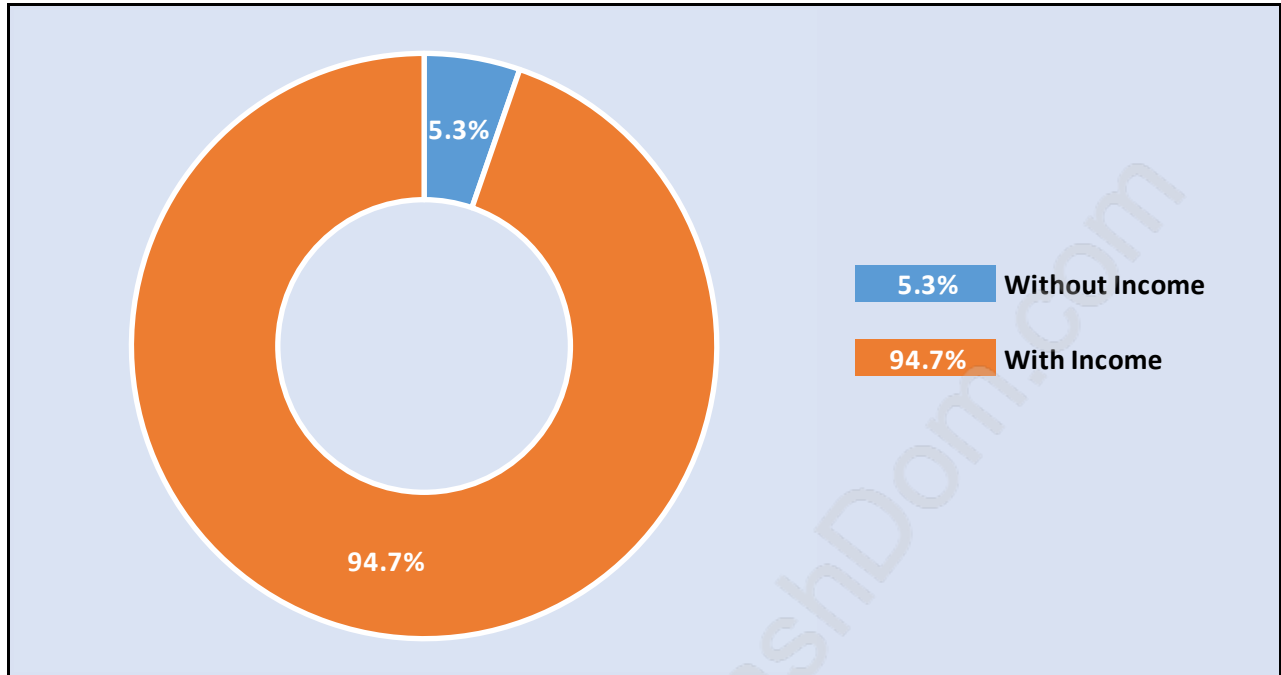

Sullivan Station

July 2018

Population Trends in Sullivan Station

Population by Age in Sullivan Station

Population Age 15+ by Income Status in Sullivan Station

Total Population Age 15 - 11,788

Households by Income in Sullivan Station

Total Number of Households - 4,675 / Average Household Income - \$113,517

Families in Sullivan Station

Average Persons per Family - 3.7

Children at Home in Sullivan Station

Total Number of Children at Home - 5,623

Family Structure in Sullivan Station

Total Number of Families - 3,924 / Average Persons per Family - 3.7

Households by Household Size in Sullivan Station

Total Number of Households - 4,675

Dwellings in Sullivan Station