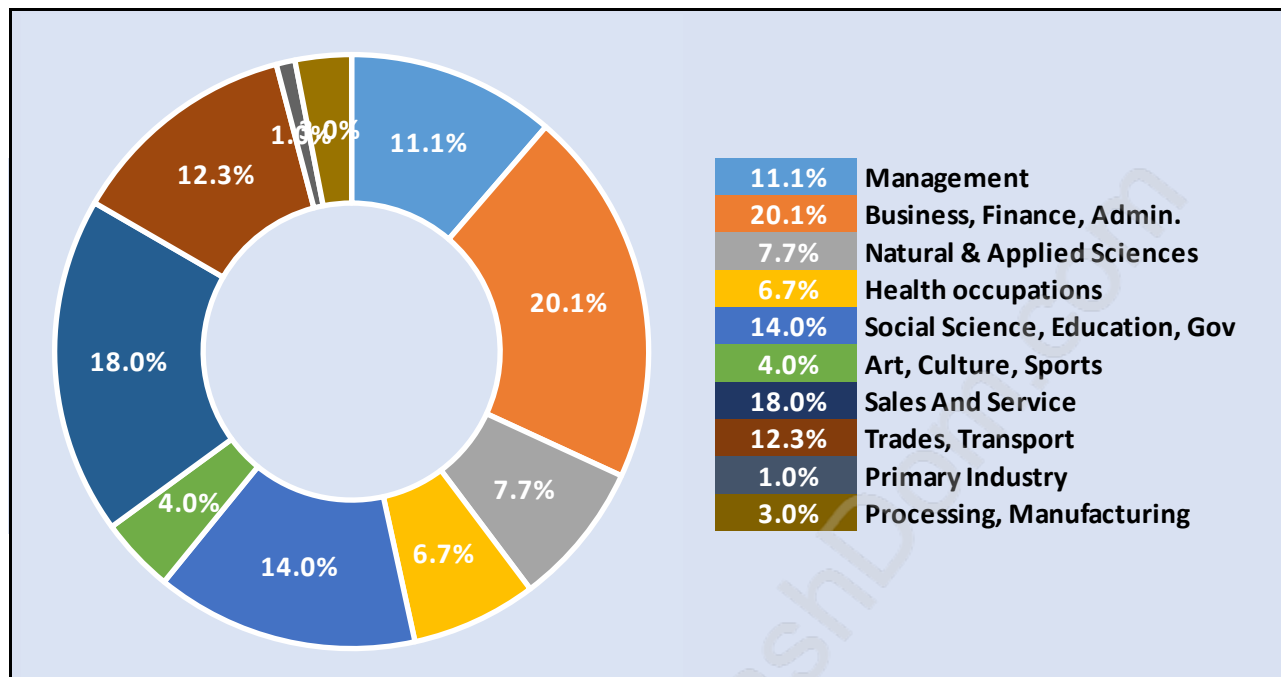

Sullivan Station

July 2018

Population Trends in Sullivan Station

Population by Age in Sullivan Station

Population Age 15+ by Income Status in Sullivan Station

Total Population Age 15 - 11,788

Households by Income in Sullivan Station

Total Number of Households - 4,675 / Average Household Income - \$113,517

Families in Sullivan Station

Average Persons per Family - 3.7

Children at Home in Sullivan Station

Total Number of Children at Home - 5,623

Family Structure in Sullivan Station

Total Number of Families - 3,924 / Average Persons per Family - 3.7

Households by Household Size in Sullivan Station

Total Number of Households - 4,675

Dwellings in Sullivan Station

Population Age 15+ in Sullivan Station

Labour Force by Occupation in Sullivan Station

Labour Force Participation in Sullivan Station

Travel To Work in (from) Sullivan Station

Occupied Dwellings by Structure Type in Sullivan Station