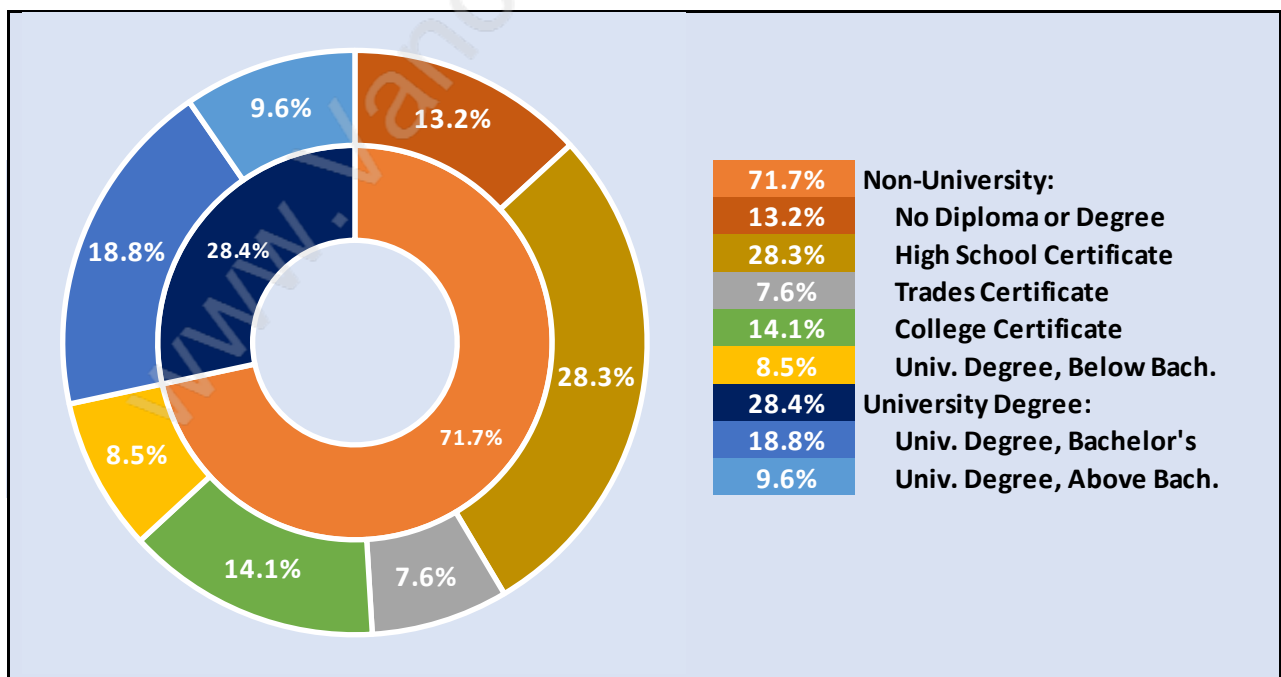

Sullivan Station

July 2018

Population Trends in Sullivan Station

Population by Age in Sullivan Station

Population Age 15+ by Income Status in Sullivan Station

Total Population Age 15 - 11,788

Households by Income in Sullivan Station

Total Number of Households - 4,675 / Average Household Income - \$113,517

Families in Sullivan Station

Average Persons per Family - 3.7

Children at Home in Sullivan Station

Total Number of Children at Home - 5,623

Family Structure in Sullivan Station

Total Number of Families - 3,924 / Average Persons per Family - 3.7

Households by Household Size in Sullivan Station

Total Number of Households - 4,675

Dwellings in Sullivan Station

Population Age 15+ in Sullivan Station

Labour Force by Occupation in Sullivan Station

Labour Force Participation in Sullivan Station

Travel To Work in (from) Sullivan Station

Occupied Dwellings by Structure Type in Sullivan Station