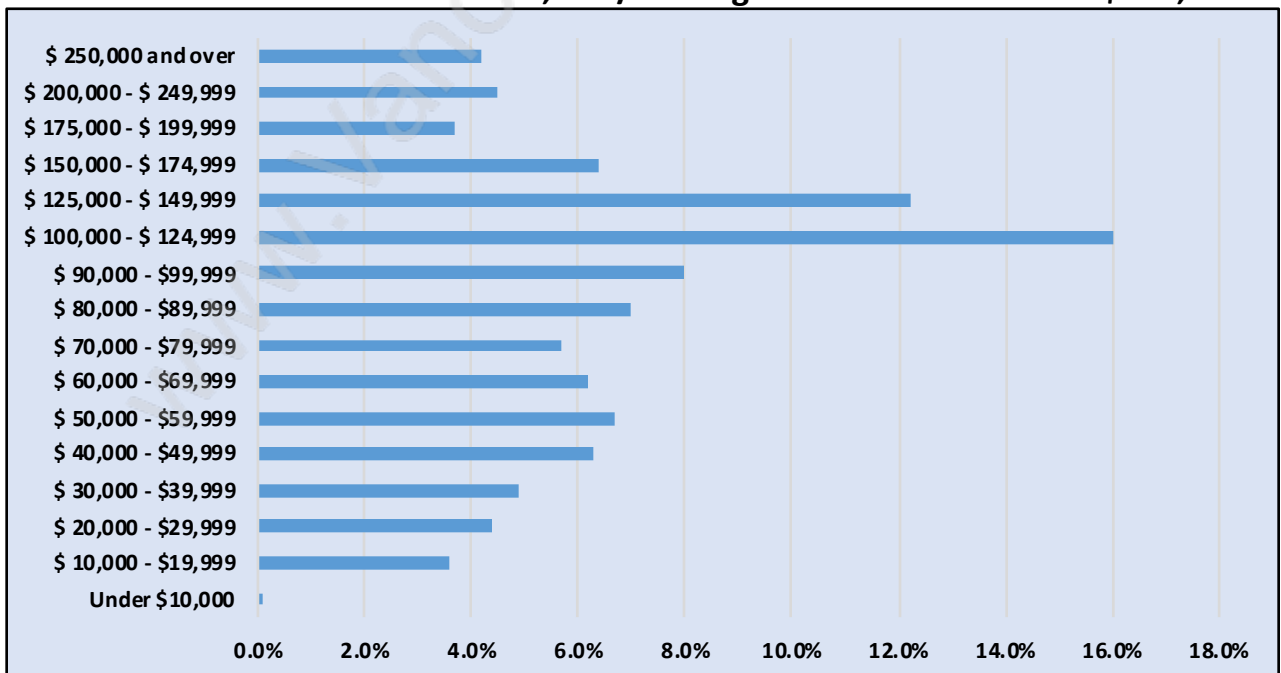

Sullivan Station

July 2018

Population Trends in Sullivan Station

Population by Age in Sullivan Station

Population Age 15+ by Income Status in Sullivan Station

Total Population Age 15 - 11,788

Households by Income in Sullivan Station

Total Number of Households - 4,675 / Average Household Income - \$113,517

Families in Sullivan Station

Average Persons per Family - 3.7

Children at Home in Sullivan Station

Total Number of Children at Home - 5,623

Family Structure in Sullivan Station

Total Number of Families - 3,924 / Average Persons per Family - 3.7

Households by Household Size in Sullivan Station

Total Number of Households - 4,675

Dwellings in Sullivan Station