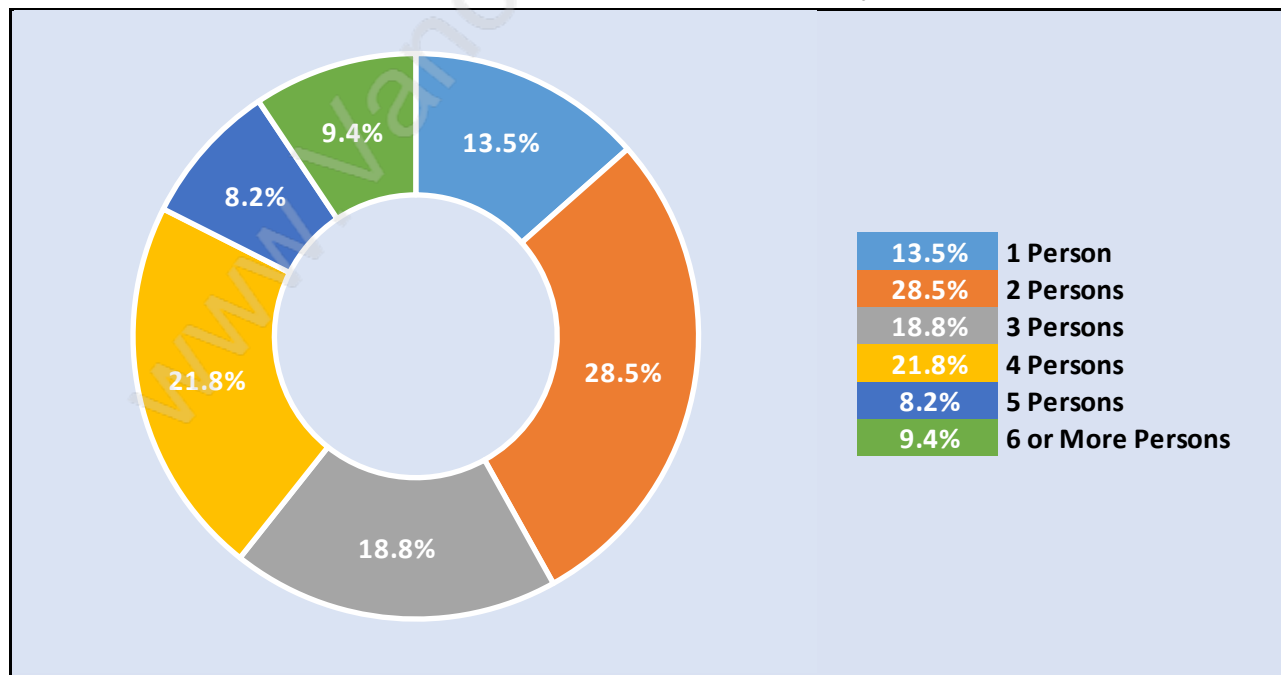

Sullivan Station

July 2018

Population Trends in Sullivan Station

Population by Age in Sullivan Station

Population Age 15+ by Income Status in Sullivan Station

Total Population Age 15 - 11,788

Households by Income in Sullivan Station

Total Number of Households - 4,675 / Average Household Income - \$113,517

Families in Sullivan Station

Average Persons per Family - 3.7

Children at Home in Sullivan Station

Total Number of Children at Home - 5,623

Family Structure in Sullivan Station

Total Number of Families - 3,924 / Average Persons per Family - 3.7

Households by Household Size in Sullivan Station

Total Number of Households - 4,675

Dwellings in Sullivan Station

Population Age 15+ in Sullivan Station

Labour Force by Occupation in Sullivan Station

Labour Force Participation in Sullivan Station

Travel To Work in (from) Sullivan Station

Occupied Dwellings by Structure Type in Sullivan Station