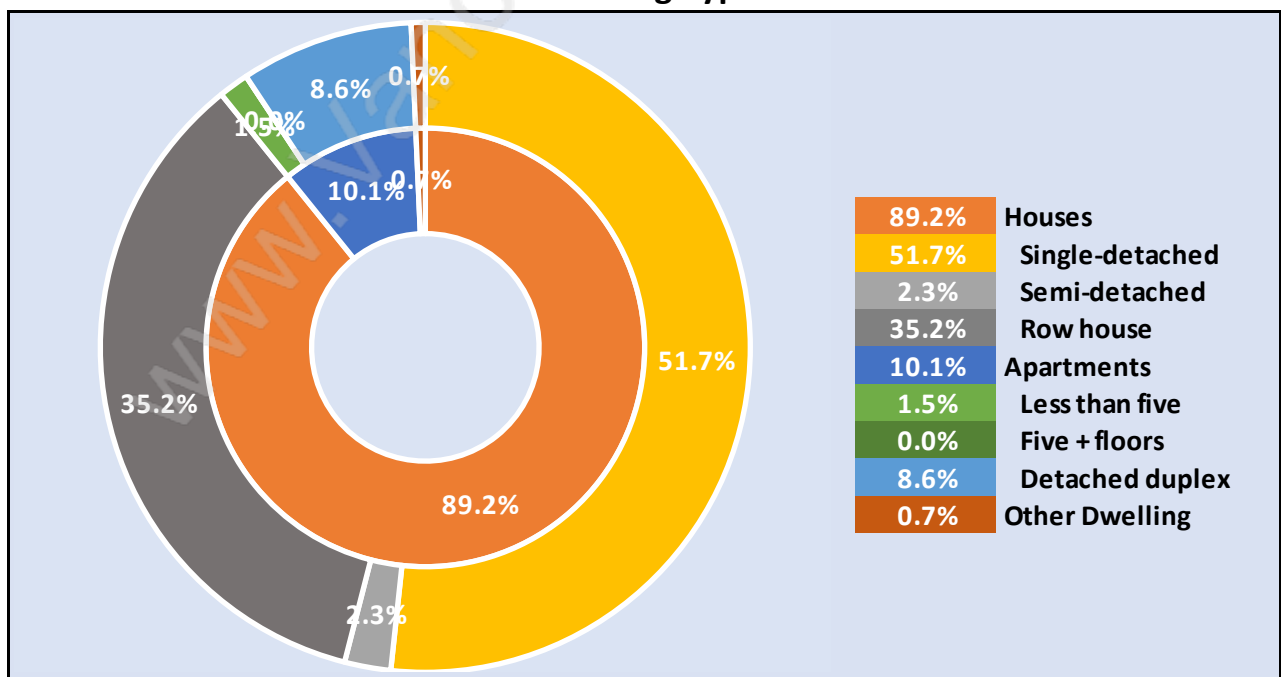

Total Number of Households - 4,675 / Average Household Income - \$113,517

Families in Sullivan Station

Average Persons per Family - 3.7

Children at Home in Sullivan Station

Total Number of Children at Home - 5,623

Family Structure in Sullivan Station

Total Number of Families - 3,924 / Average Persons per Family - 3.7

Households by Household Size in Sullivan Station

Total Number of Households - 4,675

Dwellings in Sullivan Station

Population Age 15+ in Sullivan Station

Labour Force by Occupation in Sullivan Station

Labour Force Participation in Sullivan Station

Travel To Work in (from) Sullivan Station

Occupied Dwellings by Structure Type in Sullivan Station

Dominant Building Type - Houses

Private Dwellings by Period of Construction in Sullivan Station

Dominant Period of Construction - 2006-2011

Population by Religion in Sullivan Station

Population by Home Languages in Sullivan Station