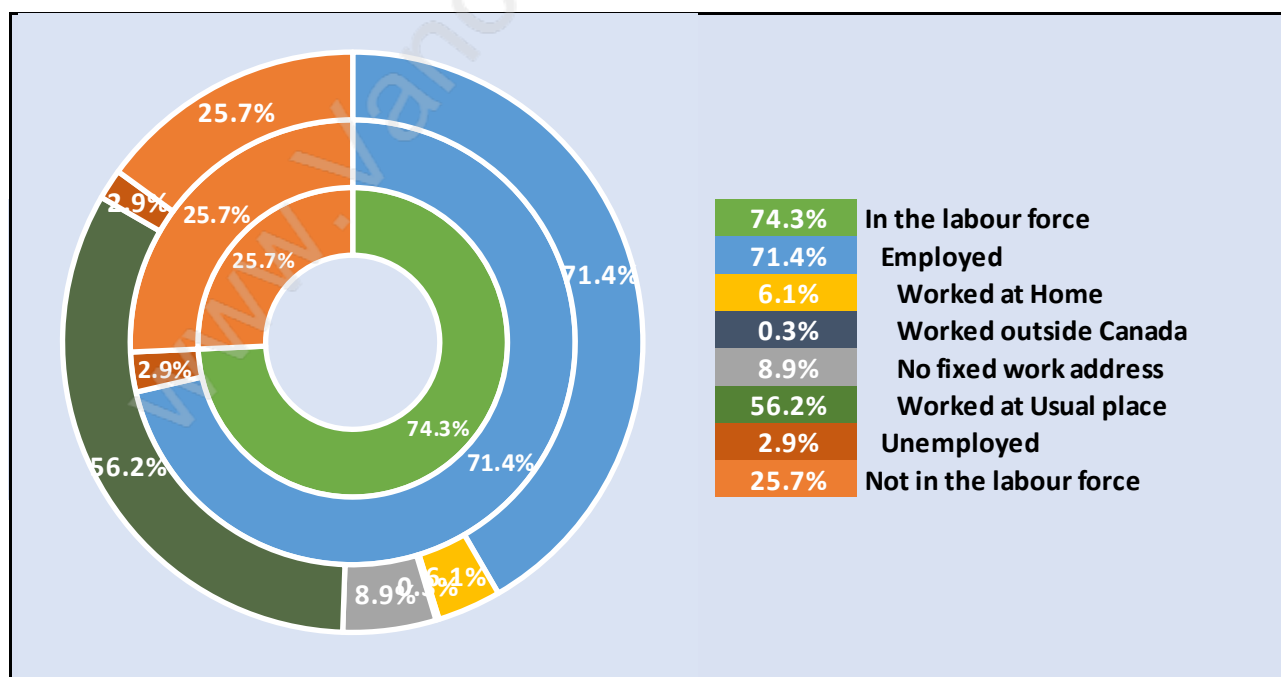

Sullivan Station

July 2018

Population Trends in Sullivan Station

Population by Age in Sullivan Station

Population Age 15+ by Income Status in Sullivan Station

Total Population Age 15 - 11,788

Households by Income in Sullivan Station

Total Number of Households - 4,675 / Average Household Income - \$113,517

Families in Sullivan Station

Average Persons per Family - 3.7

Children at Home in Sullivan Station

Total Number of Children at Home - 5,623

Family Structure in Sullivan Station

Total Number of Families - 3,924 / Average Persons per Family - 3.7

Households by Household Size in Sullivan Station

Total Number of Households - 4,675

Dwellings in Sullivan Station

Population Age 15+ in Sullivan Station

Labour Force by Occupation in Sullivan Station

Labour Force Participation in Sullivan Station

Travel To Work in (from) Sullivan Station

Occupied Dwellings by Structure Type in Sullivan Station