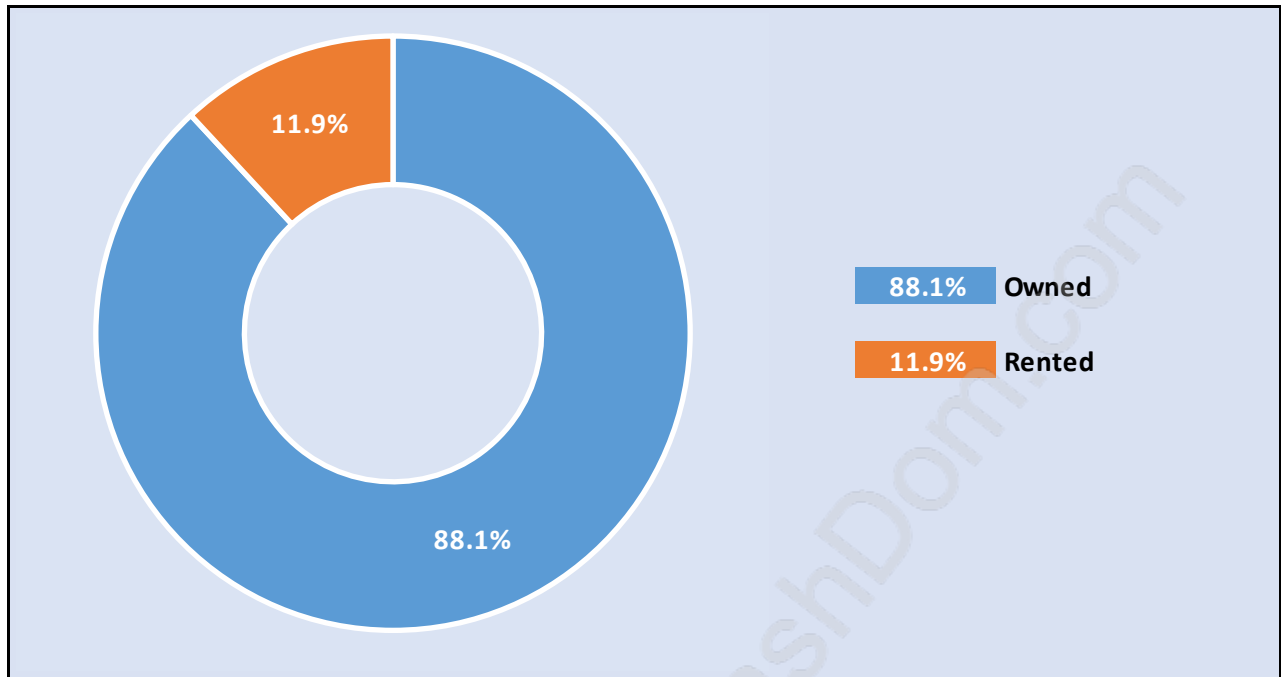

Sullivan Station

July 2018

Population Trends in Sullivan Station

Population by Age in Sullivan Station

Population Age 15+ by Income Status in Sullivan Station

Total Population Age 15 - 11,788

Households by Income in Sullivan Station

Total Number of Households - 4,675 / Average Household Income - \$113,517

Families in Sullivan Station

Average Persons per Family - 3.7

Children at Home in Sullivan Station

Total Number of Children at Home - 5,623

Family Structure in Sullivan Station

Total Number of Families - 3,924 / Average Persons per Family - 3.7

Households by Household Size in Sullivan Station

Total Number of Households - 4,675

Dwellings in Sullivan Station

Population Age 15+ in Sullivan Station

Labour Force by Occupation in Sullivan Station

Labour Force Participation in Sullivan Station

Travel To Work in (from) Sullivan Station

Occupied Dwellings by Structure Type in Sullivan Station