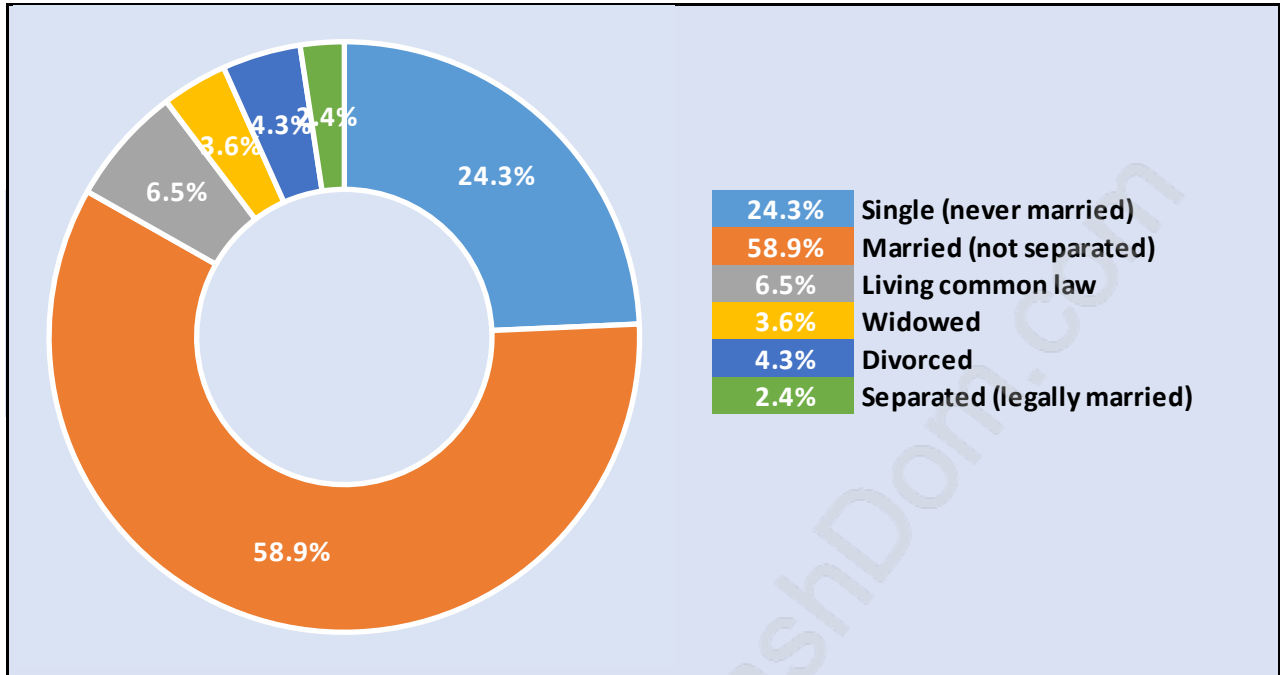

Sullivan Station

July 2018

Population Trends in Sullivan Station

Population by Age in Sullivan Station

Population Age 15+ by Income Status in Sullivan Station

Total Population Age 15 - 11,788

Households by Income in Sullivan Station

Total Number of Households - 4,675 / Average Household Income - \$113,517

Families in Sullivan Station

Average Persons per Family - 3.7

Children at Home in Sullivan Station

Total Number of Children at Home - 5,623

Family Structure in Sullivan Station

Total Number of Families - 3,924 / Average Persons per Family - 3.7

Households by Household Size in Sullivan Station

Total Number of Households - 4,675

Dwellings in Sullivan Station

Population Age 15+ in Sullivan Station

Labour Force by Occupation in Sullivan Station

Labour Force Participation in Sullivan Station

Travel To Work in (from) Sullivan Station

Occupied Dwellings by Structure Type in Sullivan Station