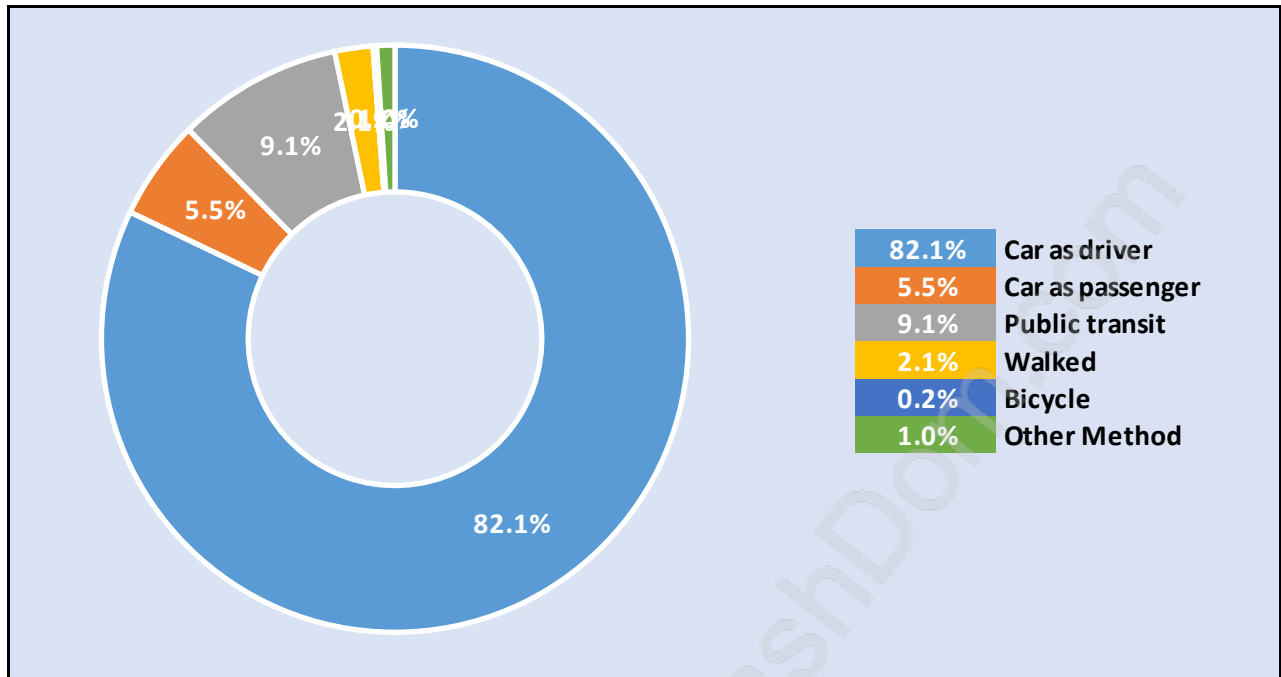

Sullivan Station

July 2018

Population Trends in Sullivan Station

Population by Age in Sullivan Station

Population Age 15+ by Income Status in Sullivan Station

Total Population Age 15 - 11,788

Households by Income in Sullivan Station

Total Number of Households - 4,675 / Average Household Income - \$113,517

Families in Sullivan Station

Average Persons per Family - 3.7

Children at Home in Sullivan Station

Total Number of Children at Home - 5,623

Population Age 15+ in Sullivan Station

Labour Force by Occupation in Sullivan Station

Labour Force Participation in Sullivan Station

Travel To Work in (from) Sullivan Station

Occupied Dwellings by Structure Type in Sullivan Station