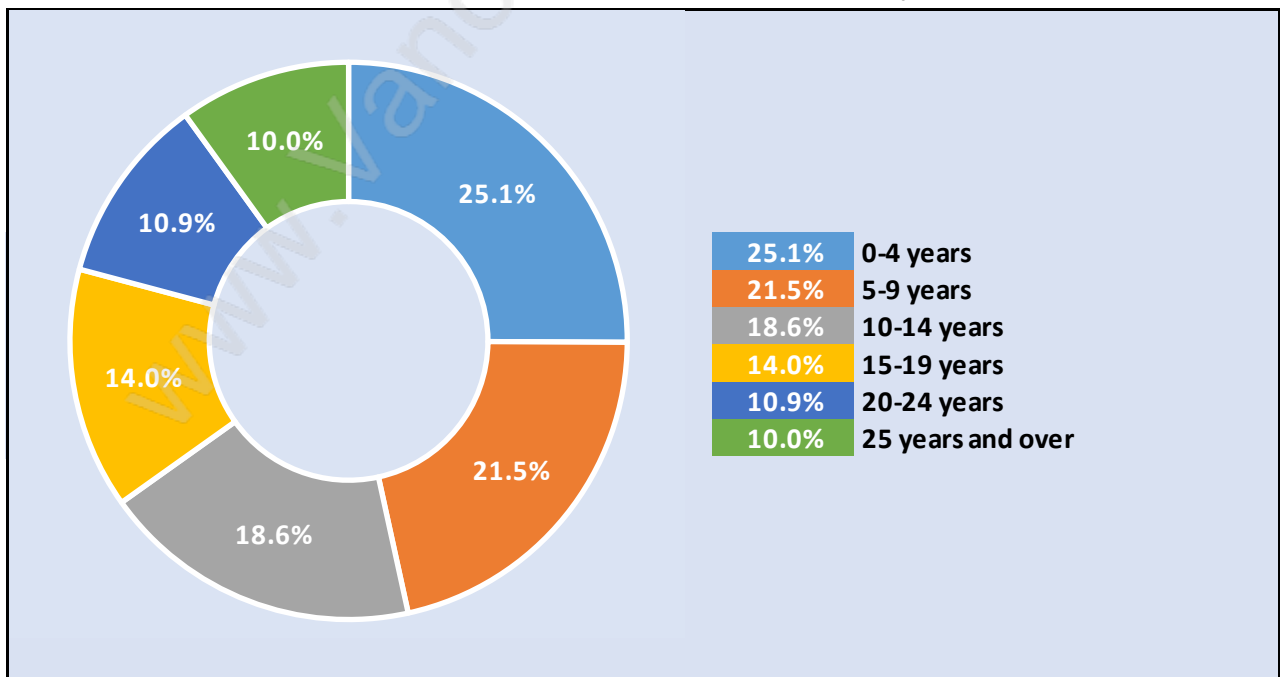

Sullivan Station

July 2018

Population Trends in Sullivan Station

Population by Age in Sullivan Station

Population Age 15+ by Income Status in Sullivan Station

Total Population Age 15 - 11,788

Households by Income in Sullivan Station

Total Number of Households - 4,675 / Average Household Income - \$113,517

Families in Sullivan Station

Average Persons per Family - 3.7

Children at Home in Sullivan Station

Total Number of Children at Home - 5,623

Family Structure in Sullivan Station

Total Number of Families - 3,924 / Average Persons per Family - 3.7

Households by Household Size in Sullivan Station

Total Number of Households - 4,675

Dwellings in Sullivan Station

Population Age 15+ in Sullivan Station

Labour Force by Occupation in Sullivan Station

Labour Force Participation in Sullivan Station

Travel To Work in (from) Sullivan Station

Occupied Dwellings by Structure Type in Sullivan Station