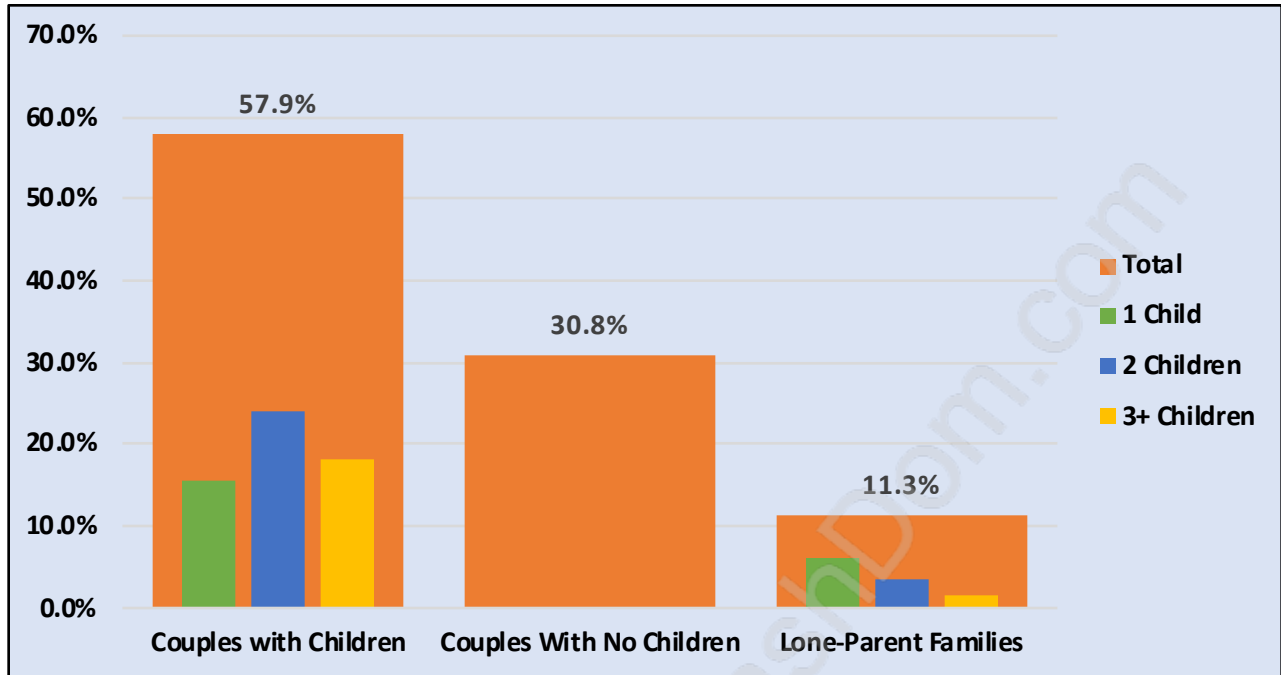

Sullivan Station

July 2018

Population Trends in Sullivan Station

Population by Age in Sullivan Station

Population Age 15+ by Income Status in Sullivan Station

Total Population Age 15 - 11,788

Households by Income in Sullivan Station

Total Number of Households - 4,675 / Average Household Income - \$113,517

Families in Sullivan Station

Average Persons per Family - 3.7

Children at Home in Sullivan Station

Total Number of Children at Home - 5,623

Family Structure in Sullivan Station

Total Number of Families - 3,924 / Average Persons per Family - 3.7

Households by Household Size in Sullivan Station

Total Number of Households - 4,675

Dwellings in Sullivan Station