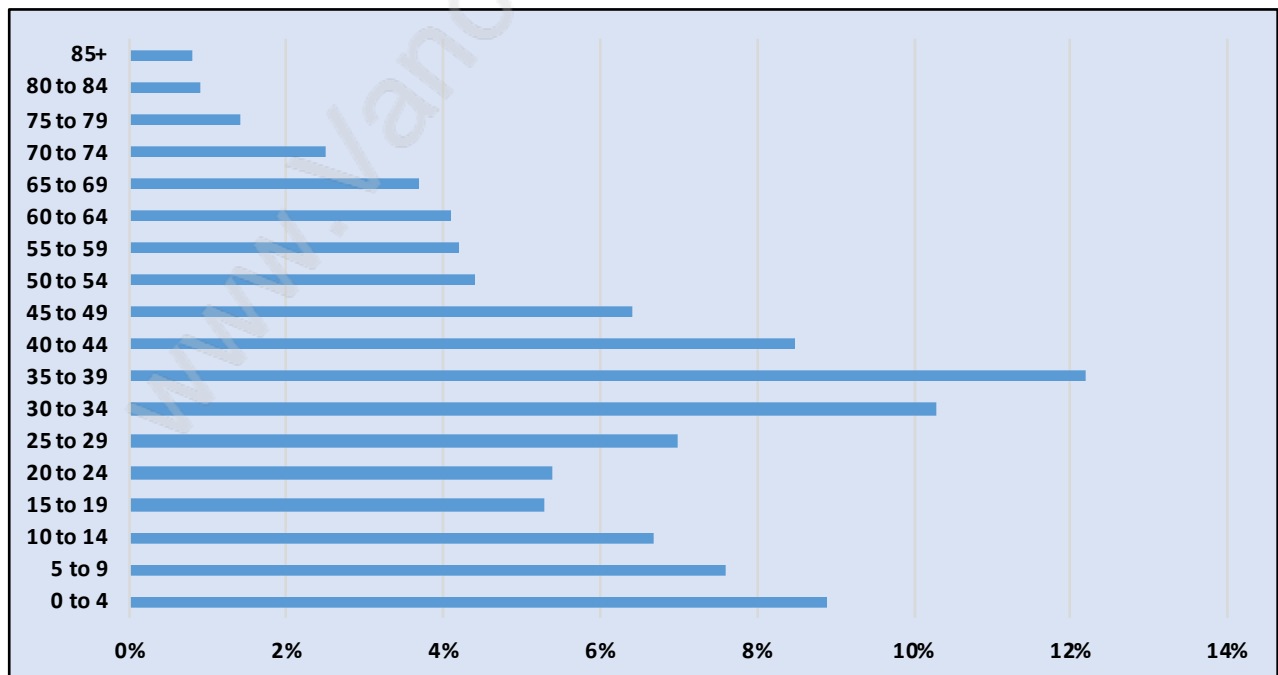

Sullivan Station

July 2018

Population Trends in Sullivan Station

Population by Age in Sullivan Station

Population Age 15+ by Income Status in Sullivan Station

Total Population Age 15 - 11,788

Households by Income in Sullivan Station

Total Number of Households - 4,675 / Average Household Income - \$113,517

Families in Sullivan Station

Average Persons per Family - 3.7

Children at Home in Sullivan Station

Total Number of Children at Home - 5,623

Family Structure in Sullivan Station

Total Number of Families - 3,924 / Average Persons per Family - 3.7

Households by Household Size in Sullivan Station

Total Number of Households - 4,675

Dwellings in Sullivan Station