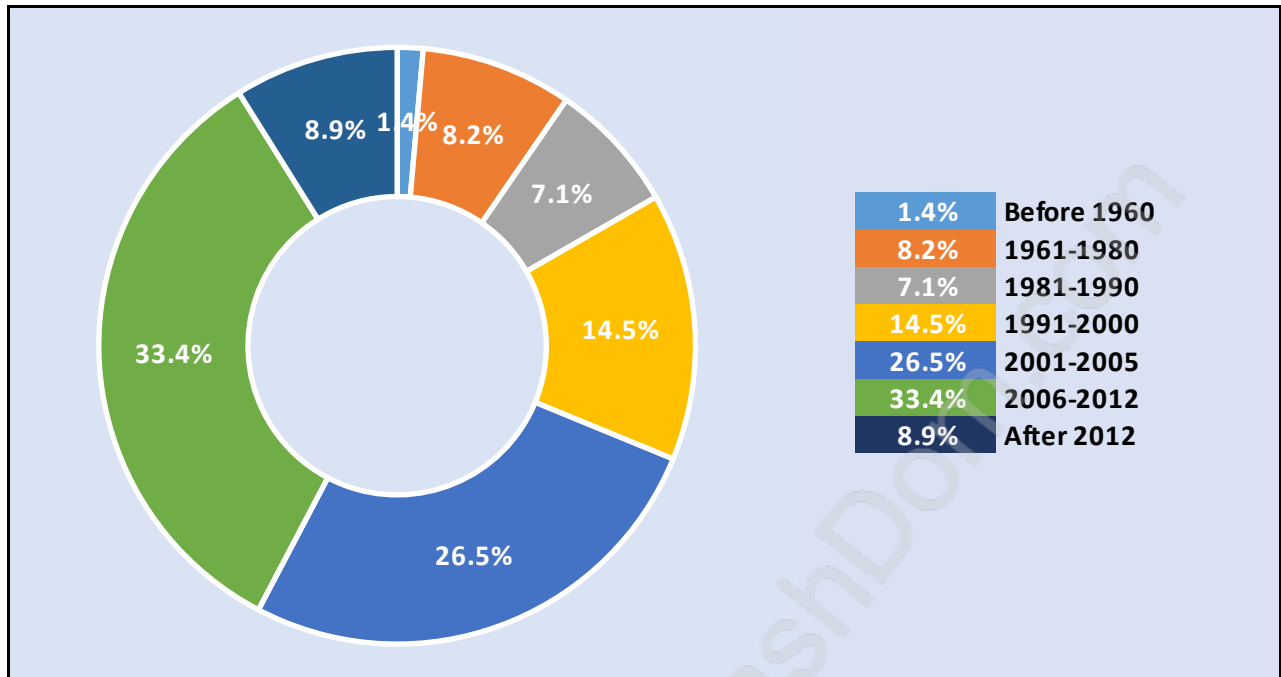

Private Dwellings by Period of Construction in Sullivan Station

Dominant Period of Construction - 2006-2011