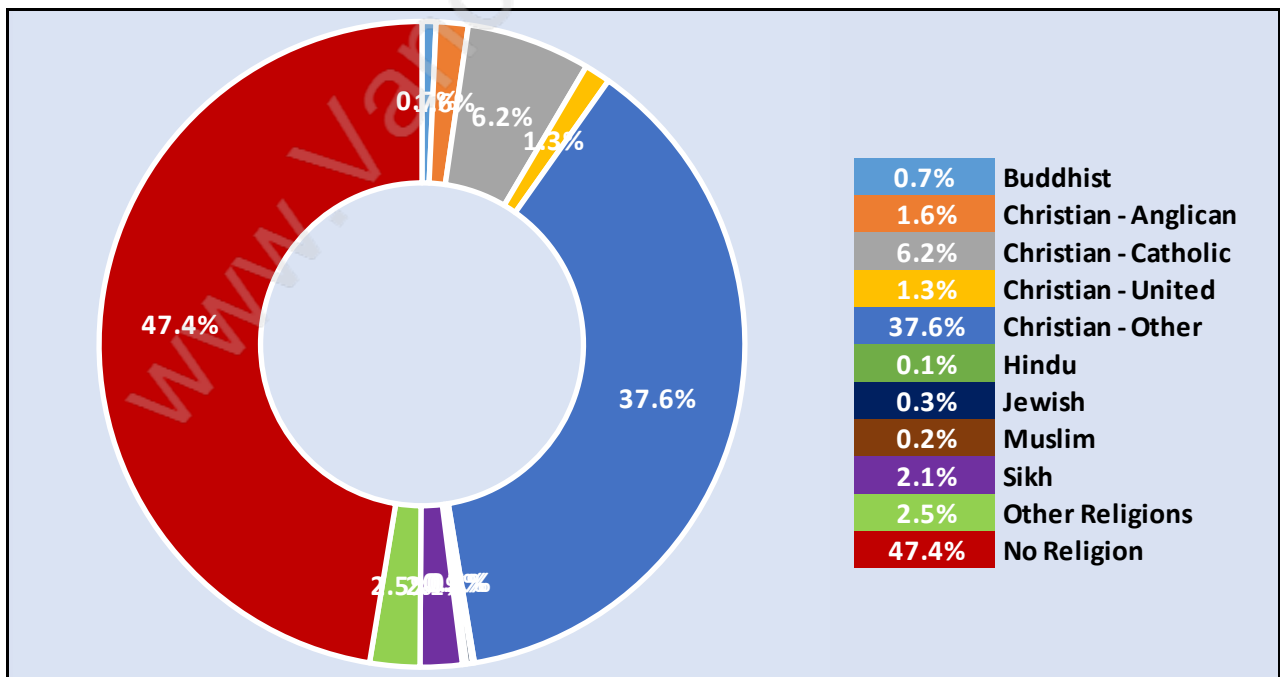

Dominant Bulding Type - Houses

Private Dwellings by Period of Construction in Sumas Mountain

Dominant Period of Construction - 1991-2000

Population by Religion in Sumas Mountain

Population by Home Languages in Sumas Mountain