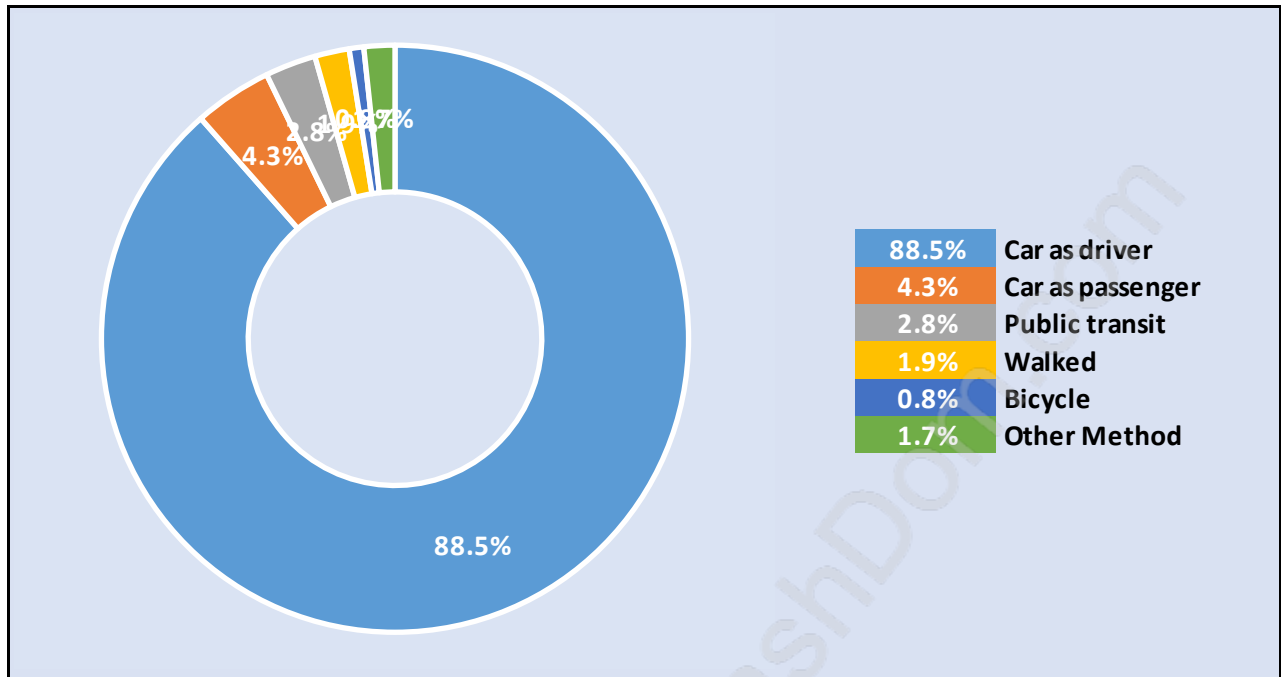

Population Age 15+ in Sumas Mountain

Labour Force by Occupation in Sumas Mountain

Labour Force Participation in Sumas Mountain

Travel To Work in (from) Sumas Mountain

Occupied Dwellings by Structure Type in Sumas Mountain