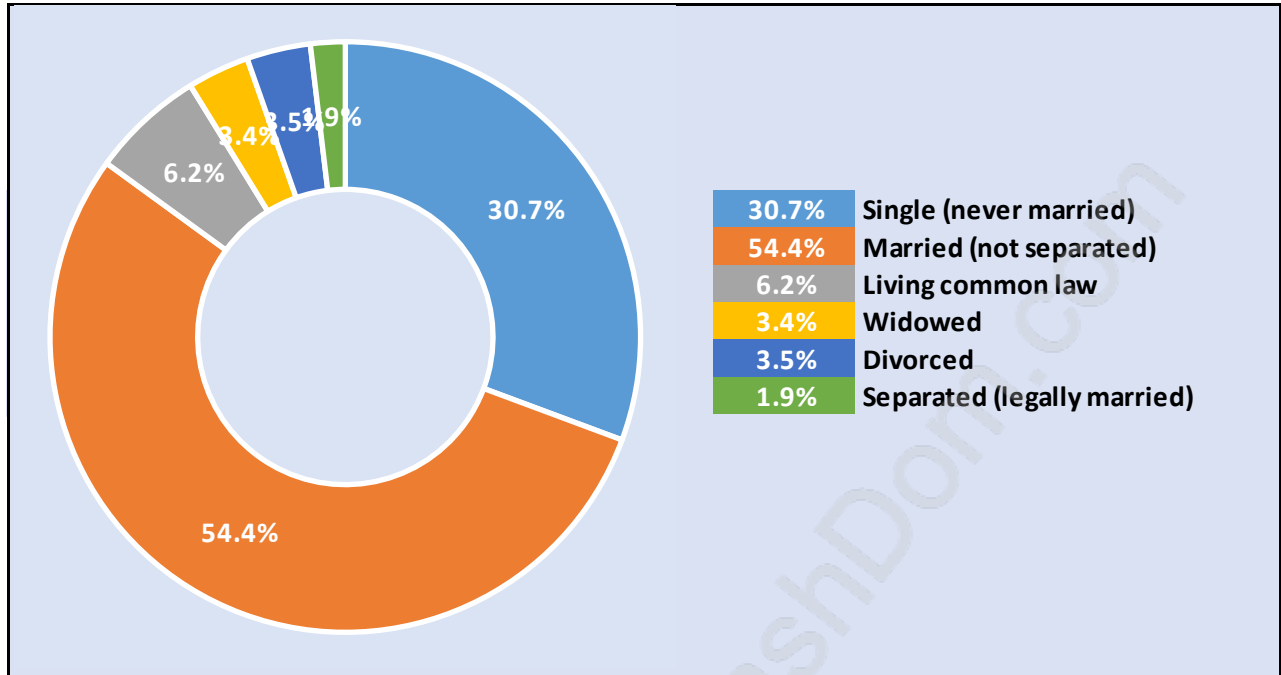

Sumas Mountain

Population Trends in Sumas Mountain

Population by Age in Sumas Mountain

Population Age 15+ by Income Status in Sumas Mountain

Total Population Age 15 - 1,049

Households by Income in Sumas Mountain

Total Number of Households - 383 / Average Household Income - \$118,815

Families in Sumas Mountain

Average Persons per Family - 3.5

Children at Home in Sumas Mountain

Total Number of Children at Home - 475