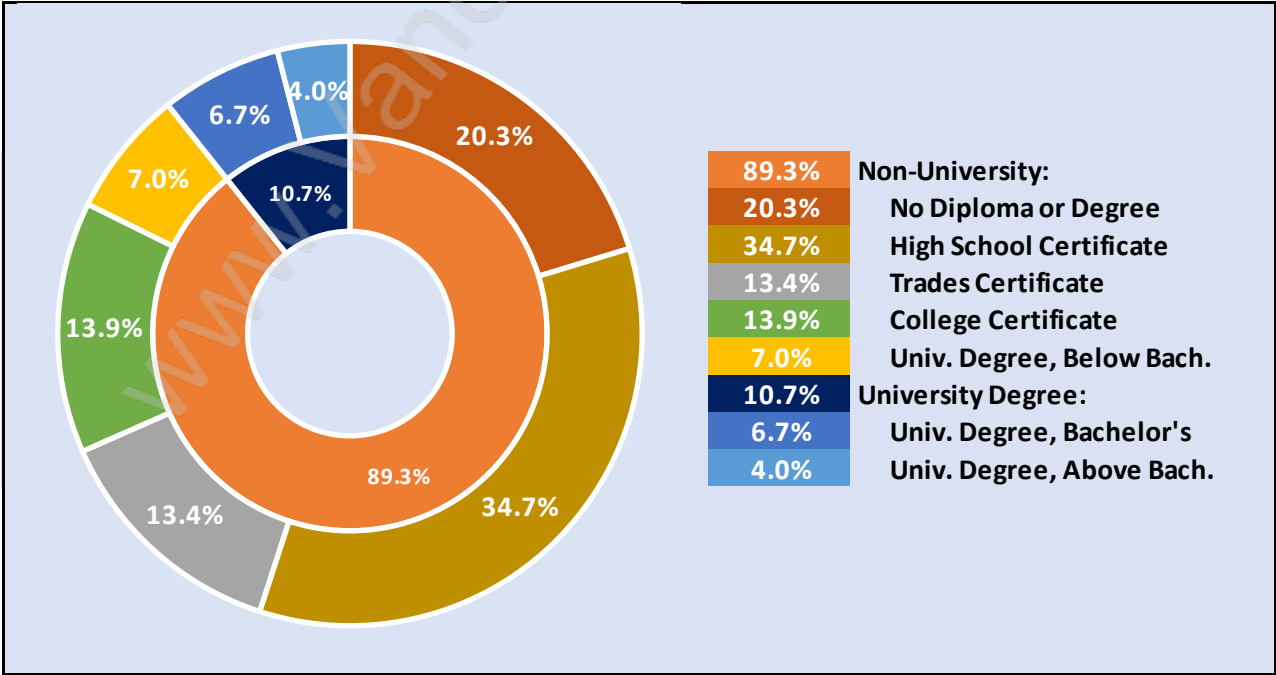

Population Age 15+ in Sumas Mountain

Labour Force by Occupation in Sumas Mountain

Labour Force Participation in Sumas Mountain

Travel To Work in (from) Sumas Mountain

Occupied Dwellings by Structure Type in Sumas Mountain