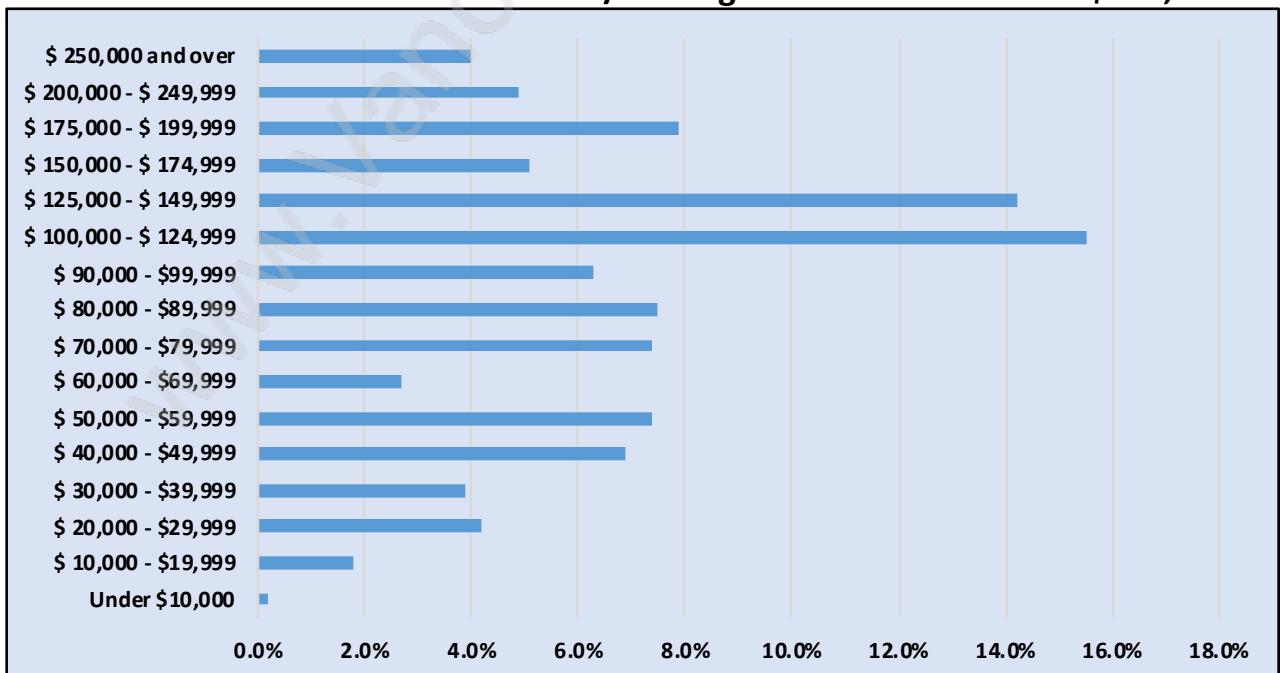

Households by Income in Sumas Mountain

Total Number of Households - 383 / Average Household Income - $118,815