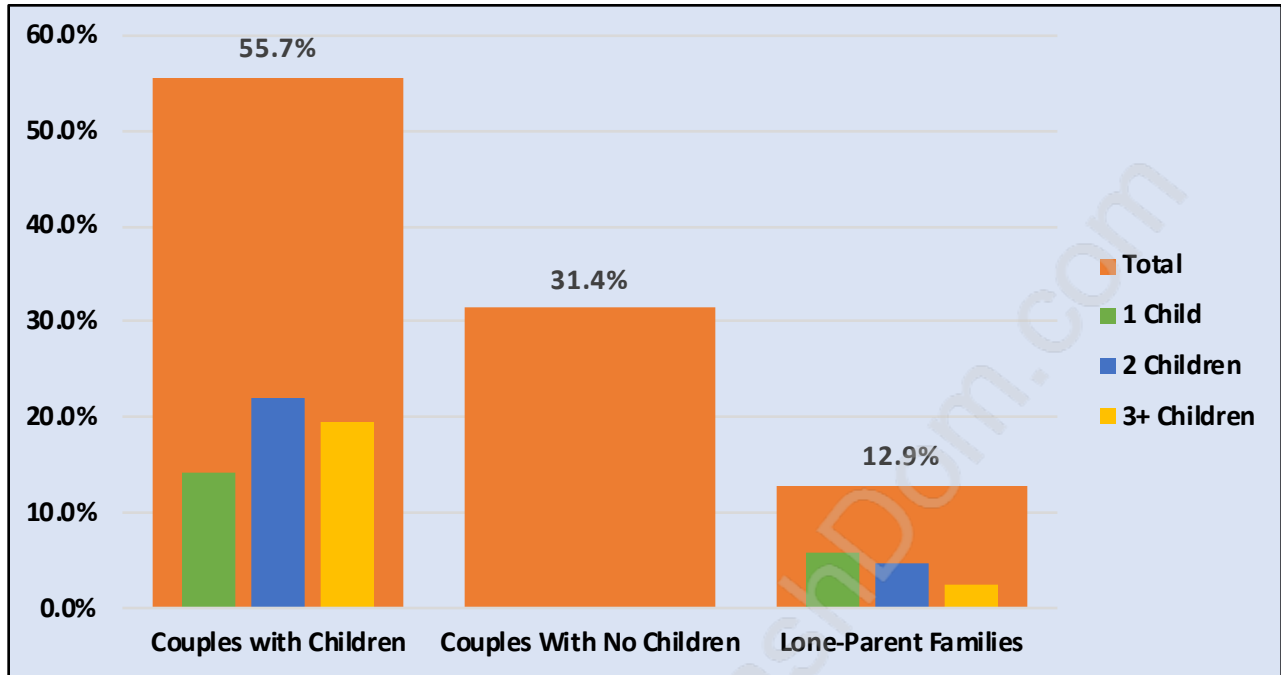

Family Structure in Sumas Mountain

Total Number of Families - 323 / Average Persons per Family - 3.5