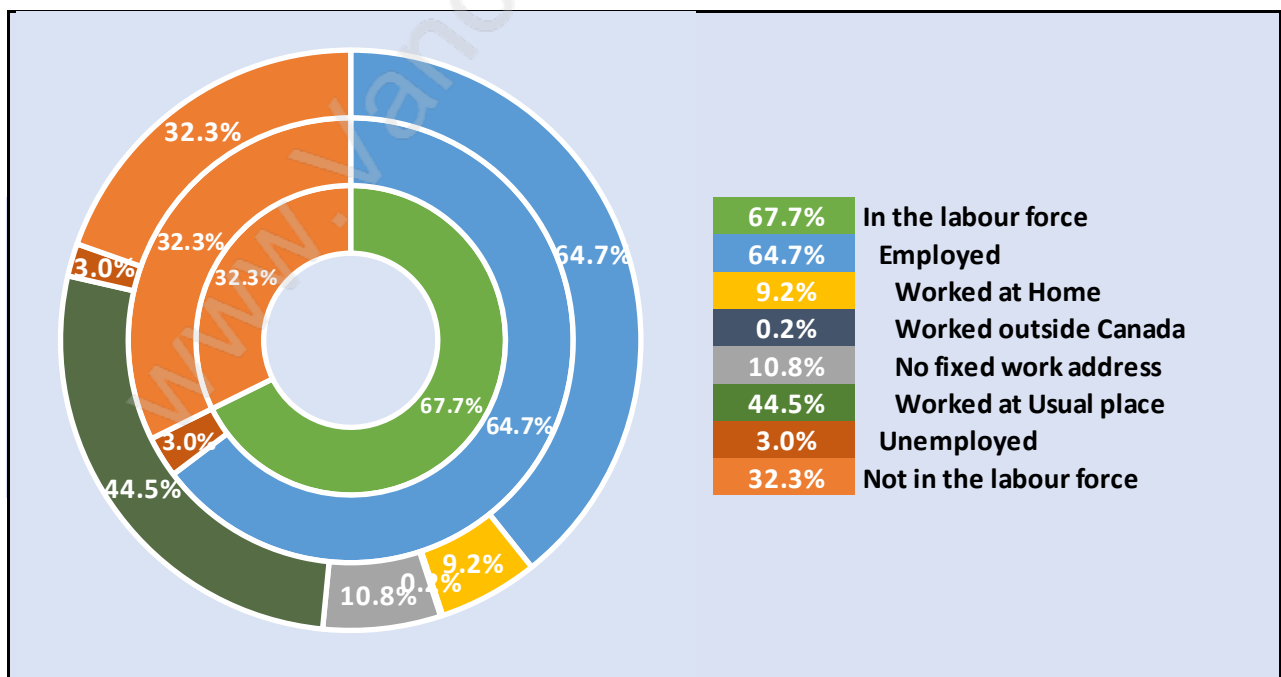

Labour Force Participation in Sumas Mountain