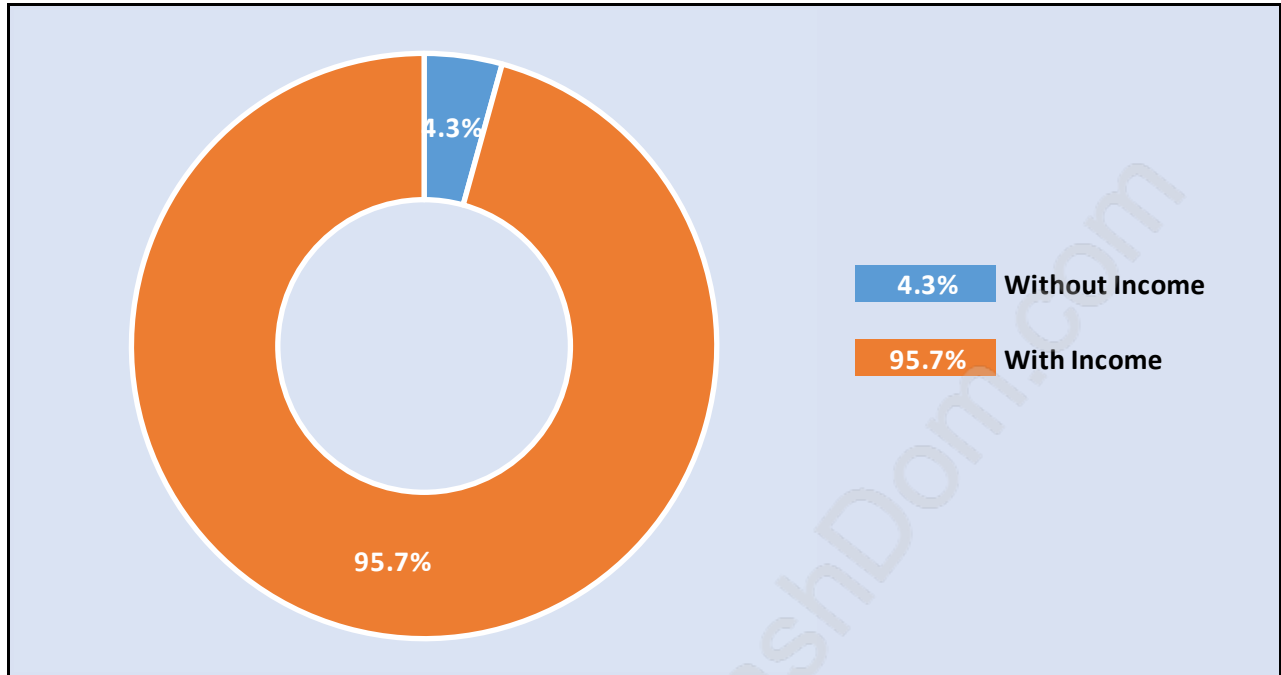

Sumas Mountain

Population Trends in Sumas Mountain

Population by Age in Sumas Mountain

Population Age 15+ by Income Status in Sumas Mountain

Total Population Age 15 - 1,049

Households by Income in Sumas Mountain