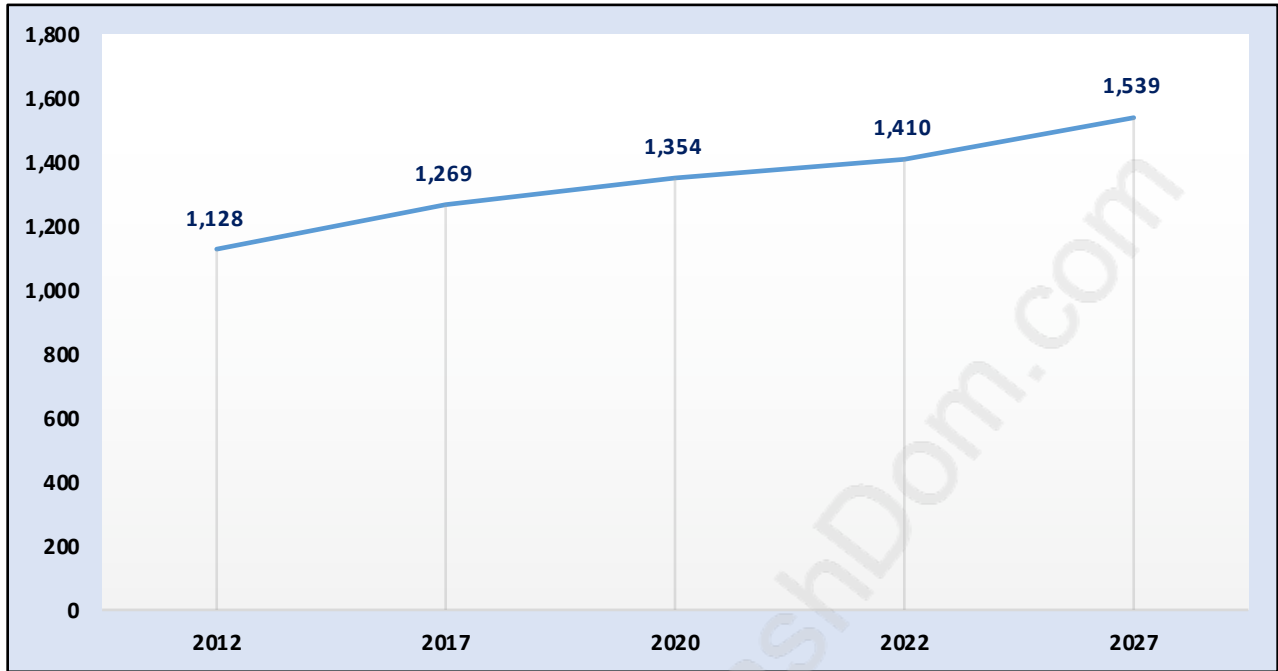

Sumas Mountain

Population Trends in Sumas Mountain

Population by Age in Sumas Mountain

Population Age 15+ by Income Status in Sumas Mountain

Total Population Age 15 - 1,049

Households by Income in Sumas Mountain