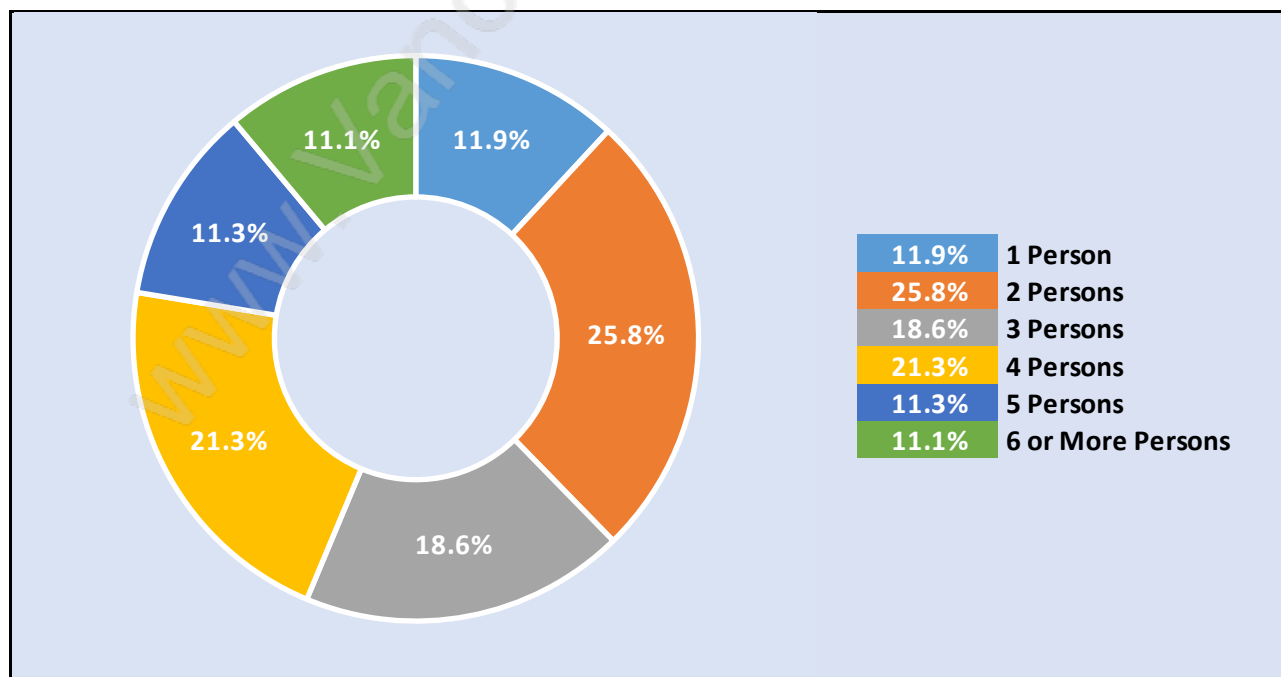

Households by Household Size in Sumas Mountain

Total Number of Households - 383