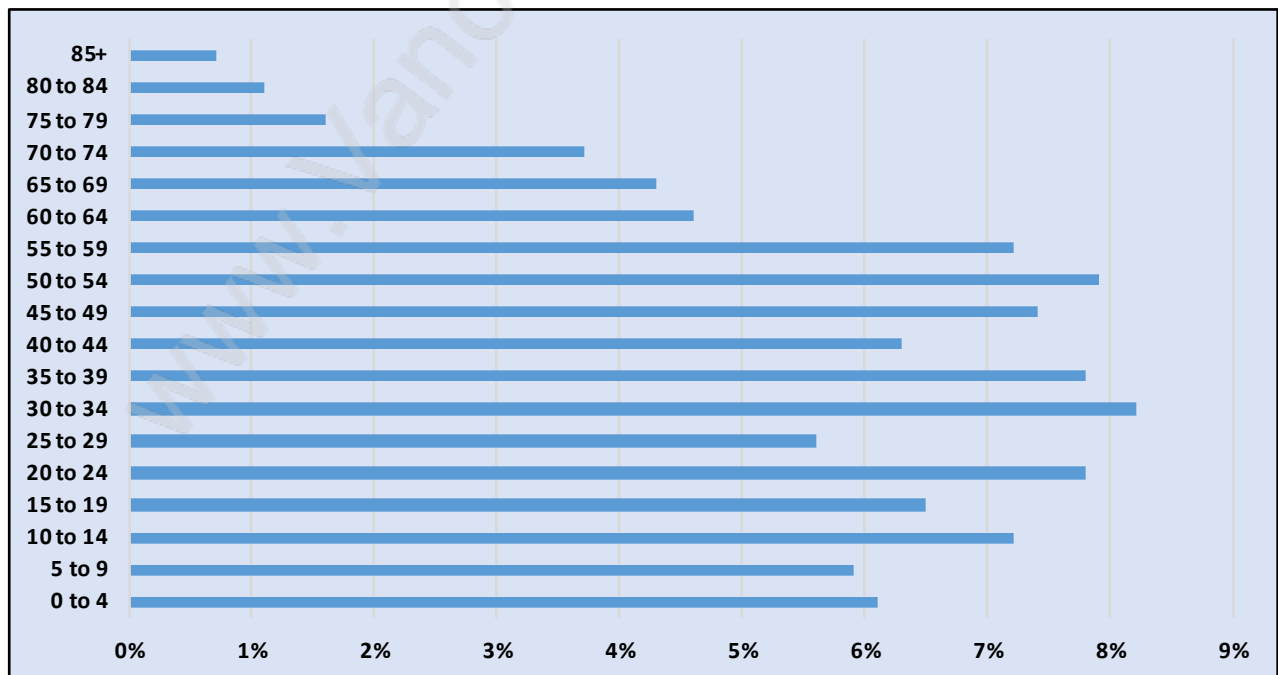

Sumas Mountain

Population Trends in Sumas Mountain

Population by Age in Sumas Mountain

Population Age 15+ by Income Status in Sumas Mountain

Total Population Age 15 - 1,049

Households by Income in Sumas Mountain