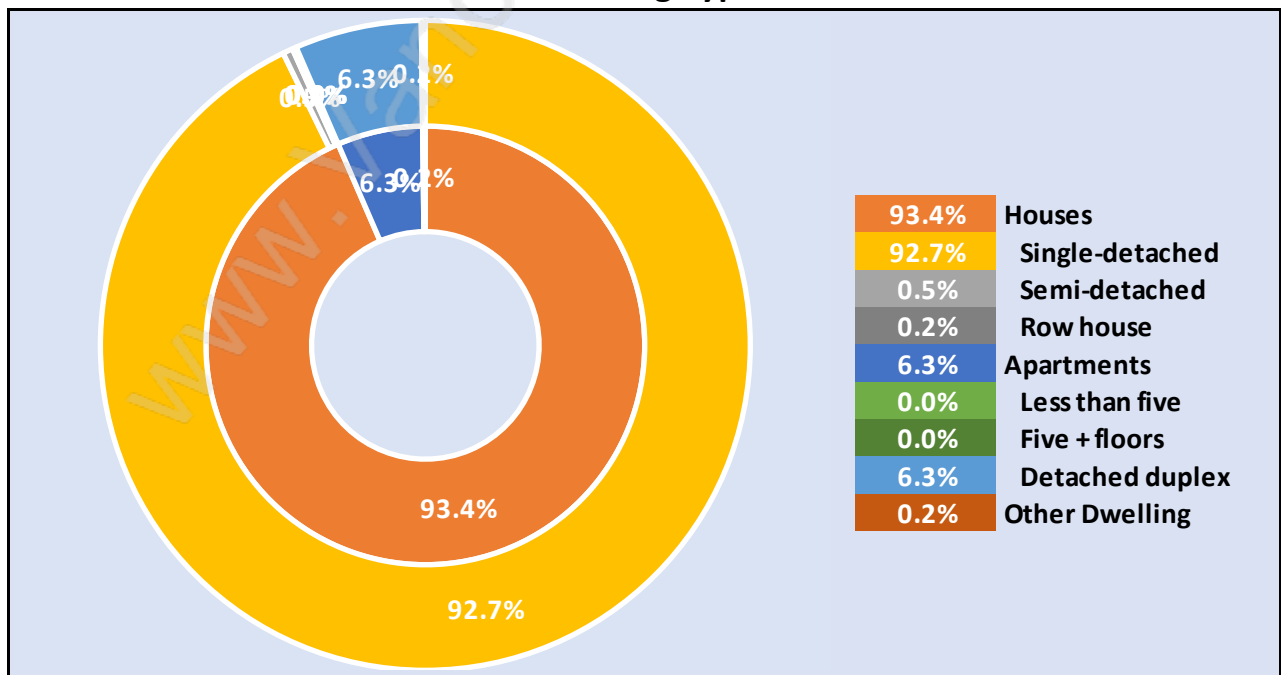

Population Age 15+ in Sumas Mountain

Labour Force by Occupation in Sumas Mountain

Labour Force Participation in Sumas Mountain

Travel To Work in (from) Sumas Mountain

Occupied Dwellings by Structure Type in Sumas Mountain

Dominant Bulding Type - Houses

Private Dwellings by Period of Construction in Sumas Mountain

Dominant Period of Construction - 1991-2000

Population by Religion in Sumas Mountain

Population by Home Languages in Sumas Mountain