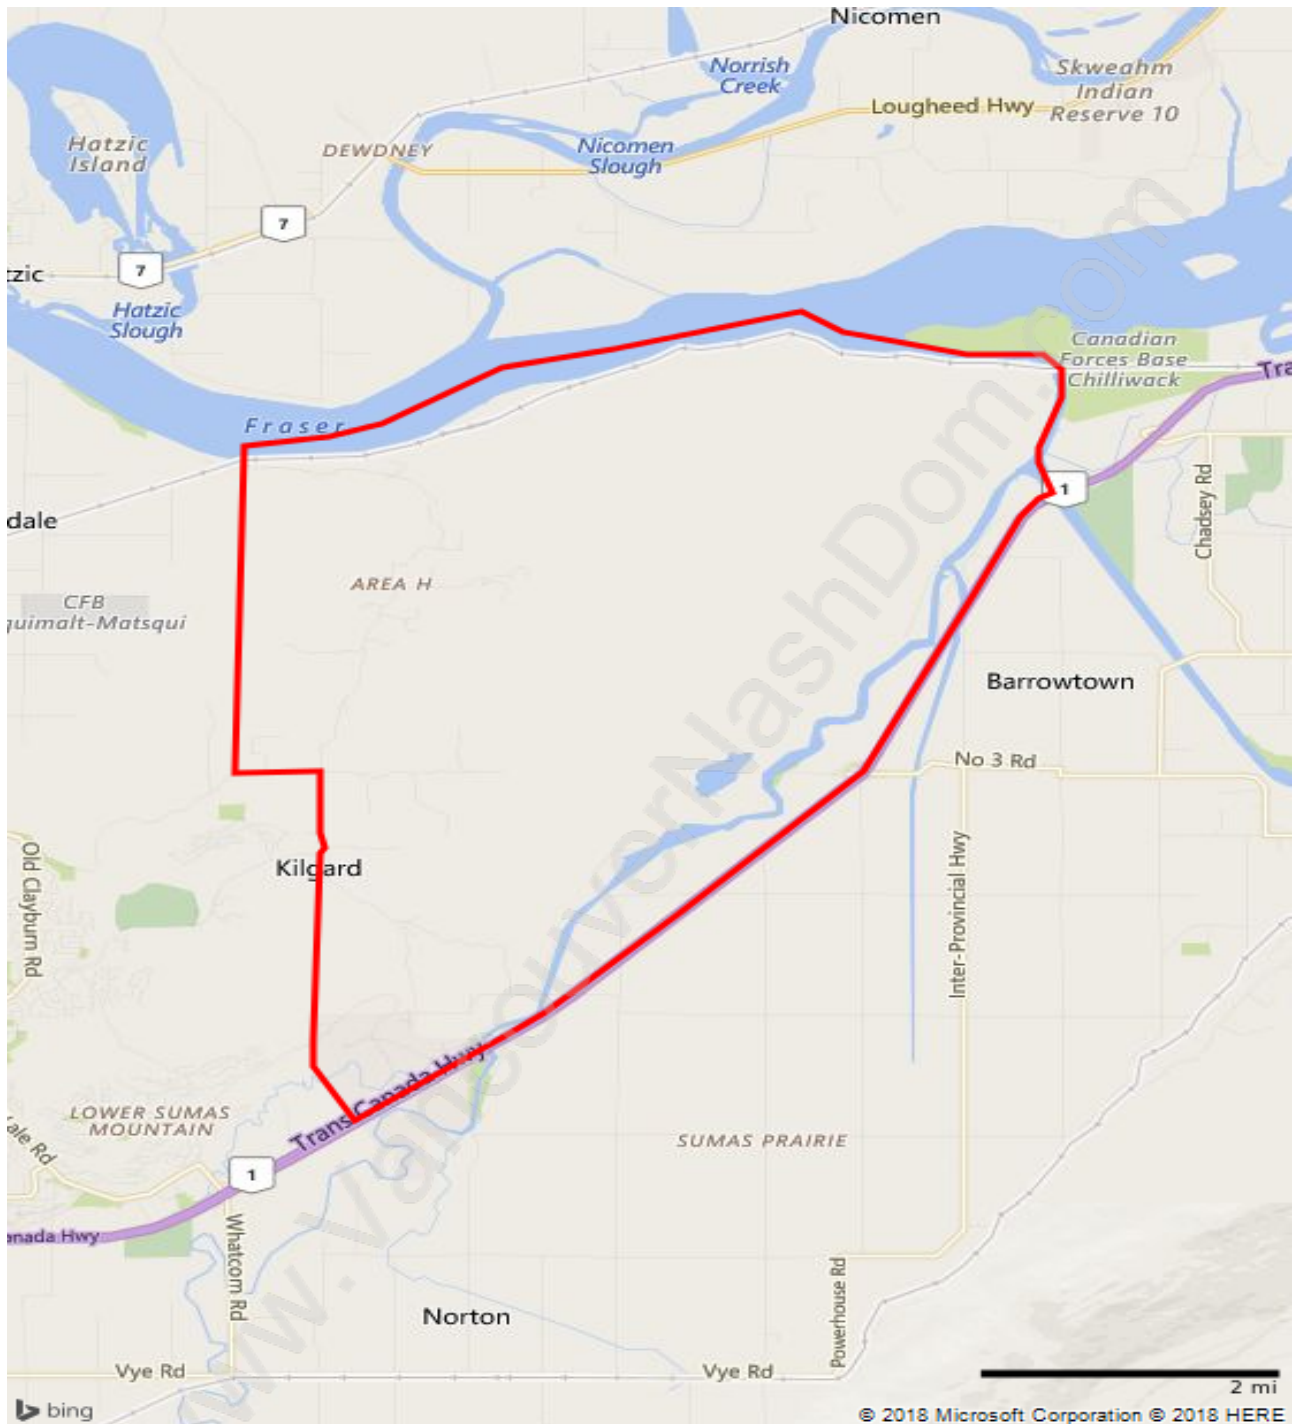

Sumas Mountain

Population Trends in Sumas Mountain

Population by Age in Sumas Mountain

Population Age 15+ by Income Status in Sumas Mountain

Total Population Age 15 - 1,049

Households by Income in Sumas Mountain