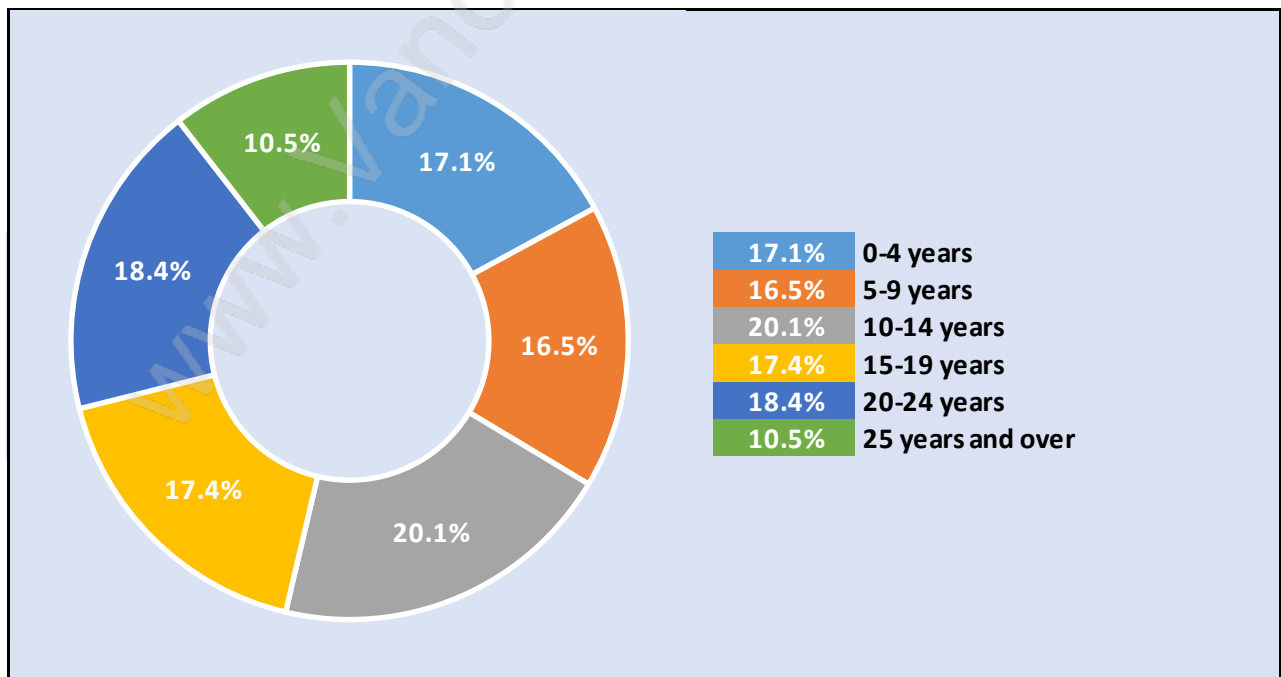

Sumas Mountain

Population Trends in Sumas Mountain

Population by Age in Sumas Mountain

Population Age 15+ by Income Status in Sumas Mountain

Total Population Age 15 - 1,049

Households by Income in Sumas Mountain

Total Number of Households - 383 / Average Household Income - \$118,815

Families in Sumas Mountain

Average Persons per Family - 3.5

Children at Home in Sumas Mountain

Total Number of Children at Home - 475