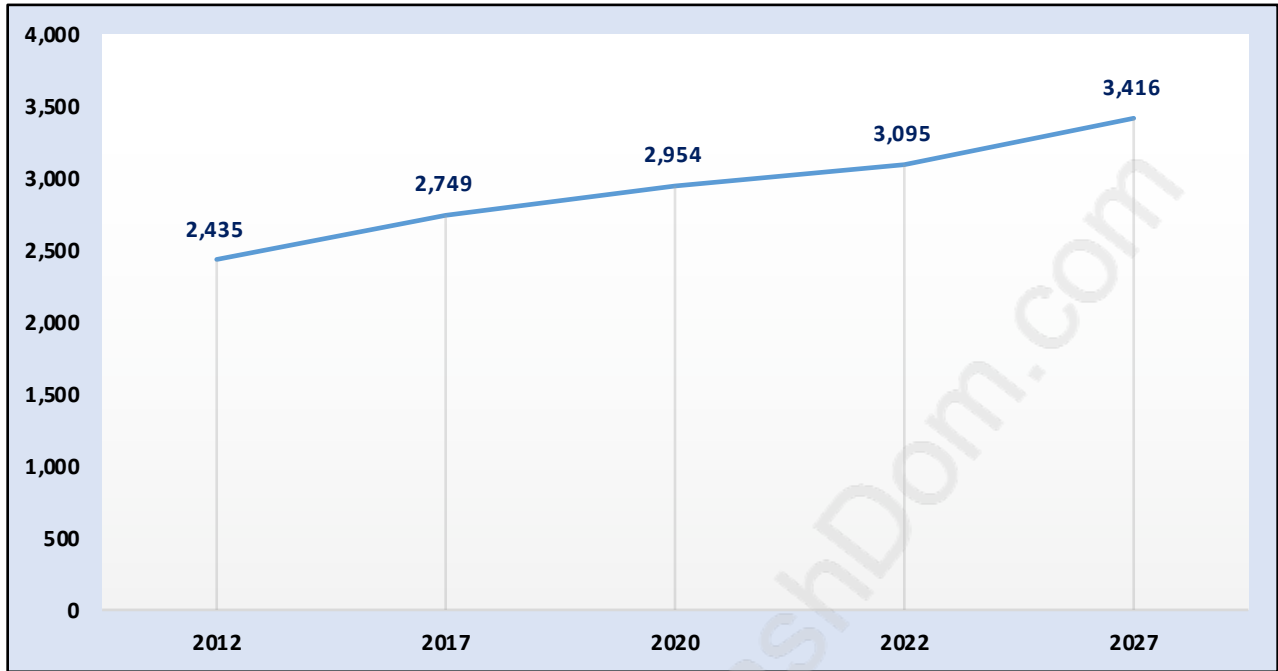

Sumas Prairie

June 2018

Population Trends in Sumas Prairie

Population by Age in Sumas Prairie

Population Age 15+ by Income Status in Sumas Prairie

Total Population Age 15 - 2,202

Households by Income in Sumas Prairie