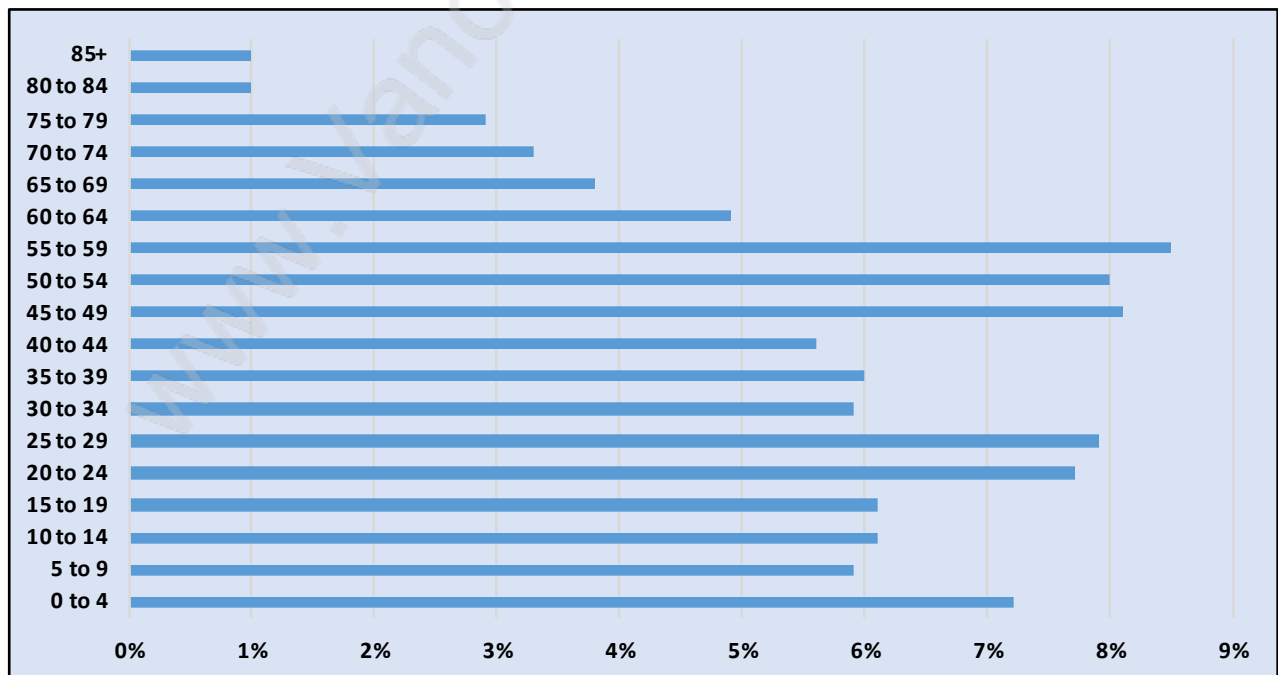

Sumas Prairie

June 2018

Population Trends in Sumas Prairie

Population by Age in Sumas Prairie

Population Age 15+ by Income Status in Sumas Prairie

Total Population Age 15 - 2,202

Households by Income in Sumas Prairie