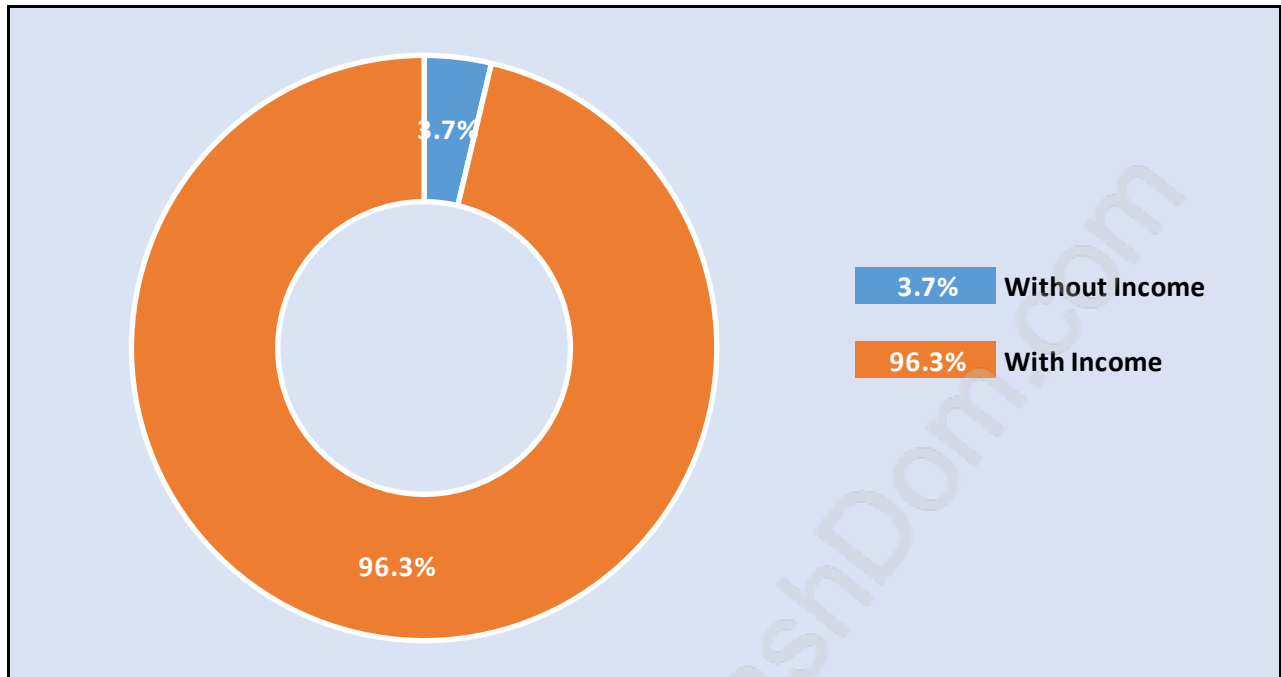

Sumas Prairie

June 2018

Population Trends in Sumas Prairie

Population by Age in Sumas Prairie

Population Age 15+ by Income Status in Sumas Prairie

Total Population Age 15 - 2,202

Households by Income in Sumas Prairie

Total Number of Households - 808 / Average Household Income - \$108,986

Families in Sumas Prairie

Average Persons per Family - 3.4

Children at Home in Sumas Prairie

Total Number of Children at Home - 932

Family Structure in Sumas Prairie