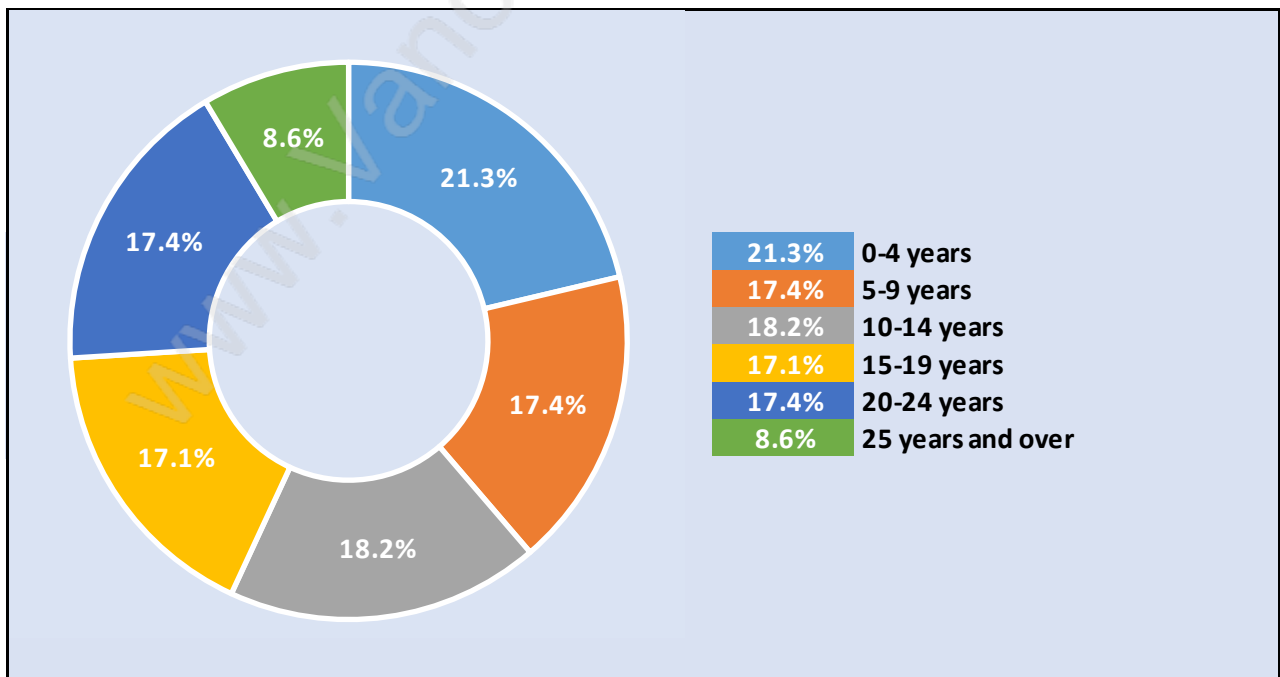

Sumas Prairie

June 2018

Population Trends in Sumas Prairie

Population by Age in Sumas Prairie

Population Age 15+ by Income Status in Sumas Prairie

Total Population Age 15 - 2,202

Households by Income in Sumas Prairie

Total Number of Households - 808 / Average Household Income - \$108,986

Families in Sumas Prairie

Average Persons per Family - 3.4

Children at Home in Sumas Prairie

Total Number of Children at Home - 932

Family Structure in Sumas Prairie