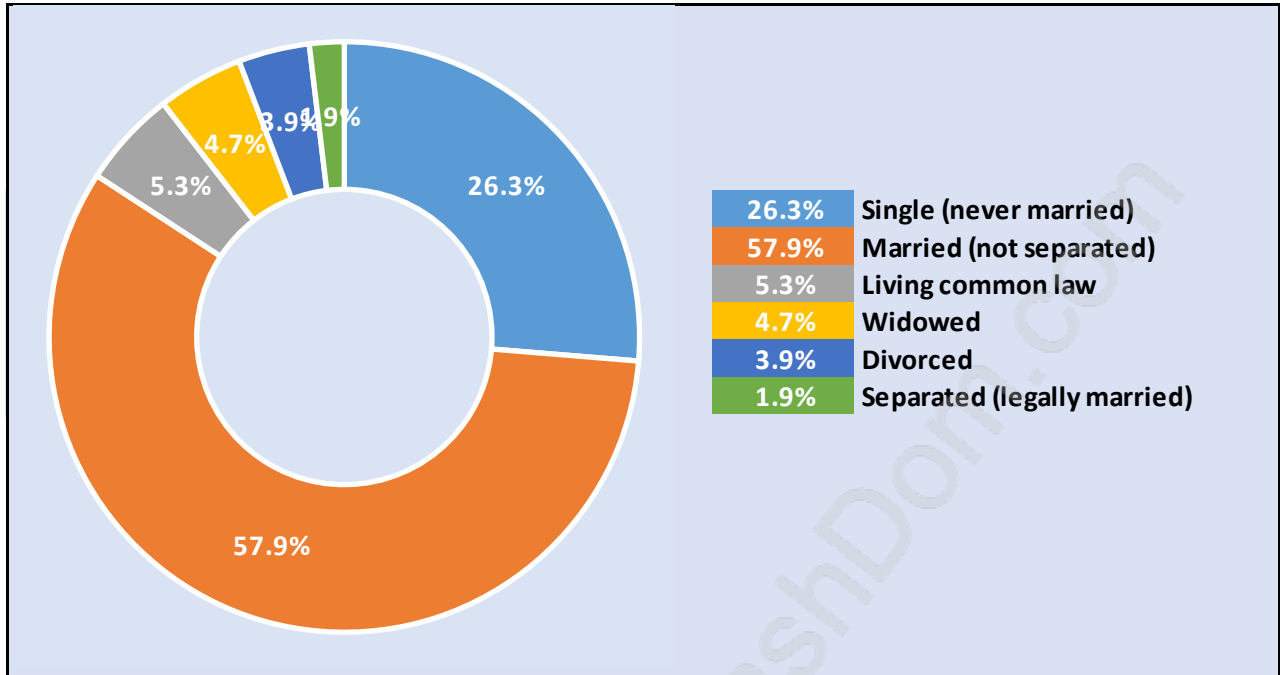

Sumas Prairie

June 2018

Population Trends in Sumas Prairie

Population by Age in Sumas Prairie

Population Age 15+ by Income Status in Sumas Prairie

Total Population Age 15 - 2,202

Households by Income in Sumas Prairie

Total Number of Households - 808 / Average Household Income - \$108,986

Families in Sumas Prairie

Average Persons per Family - 3.4

Children at Home in Sumas Prairie

Total Number of Children at Home - 932

Family Structure in Sumas Prairie