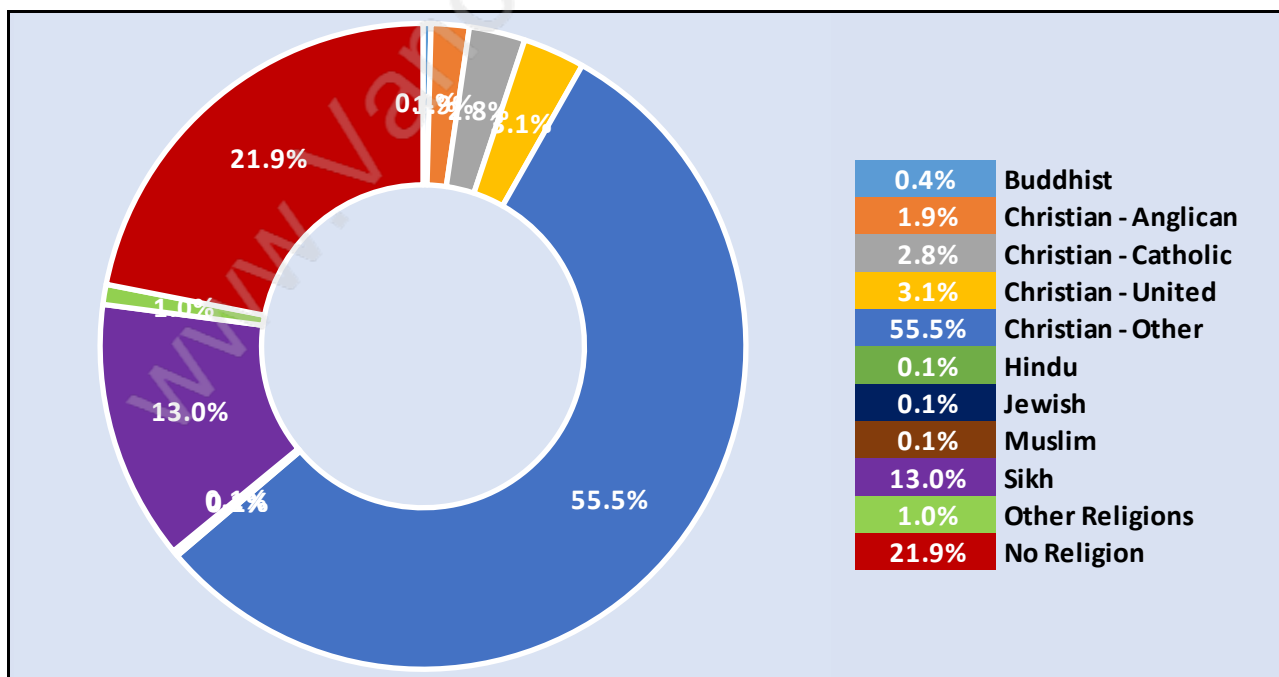

Labour Force by Occupation in Sumas Prairie

Labour Force Participation in Sumas Prairie

Travel To Work in (from) Sumas Prairie

Occupied Dwellings by Structure Type in Sumas Prairie

Dominant Bulding Type - Houses

Private Dwellings by Period of Construction in Sumas Prairie

Dominant Period of Construction - 1961-1980

Population by Religion in Sumas Prairie

Population by Home Languages in Sumas Prairie