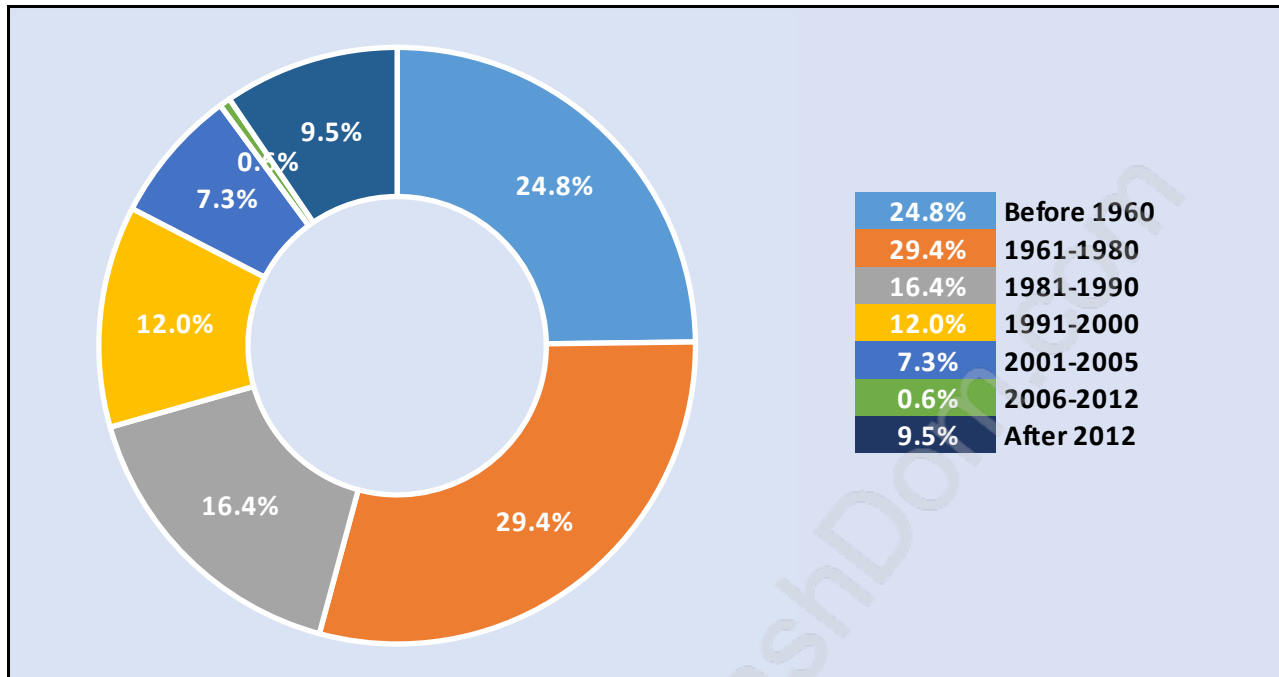

Labour Force by Occupation in Sumas Prairie

Labour Force Participation in Sumas Prairie

Travel To Work in (from) Sumas Prairie

Occupied Dwellings by Structure Type in Sumas Prairie

Dominant Bulding Type - Houses

Private Dwellings by Period of Construction in Sumas Prairie

Dominant Period of Construction - 1961-1980

Population by Religion in Sumas Prairie

Population by Home Languages in Sumas Prairie