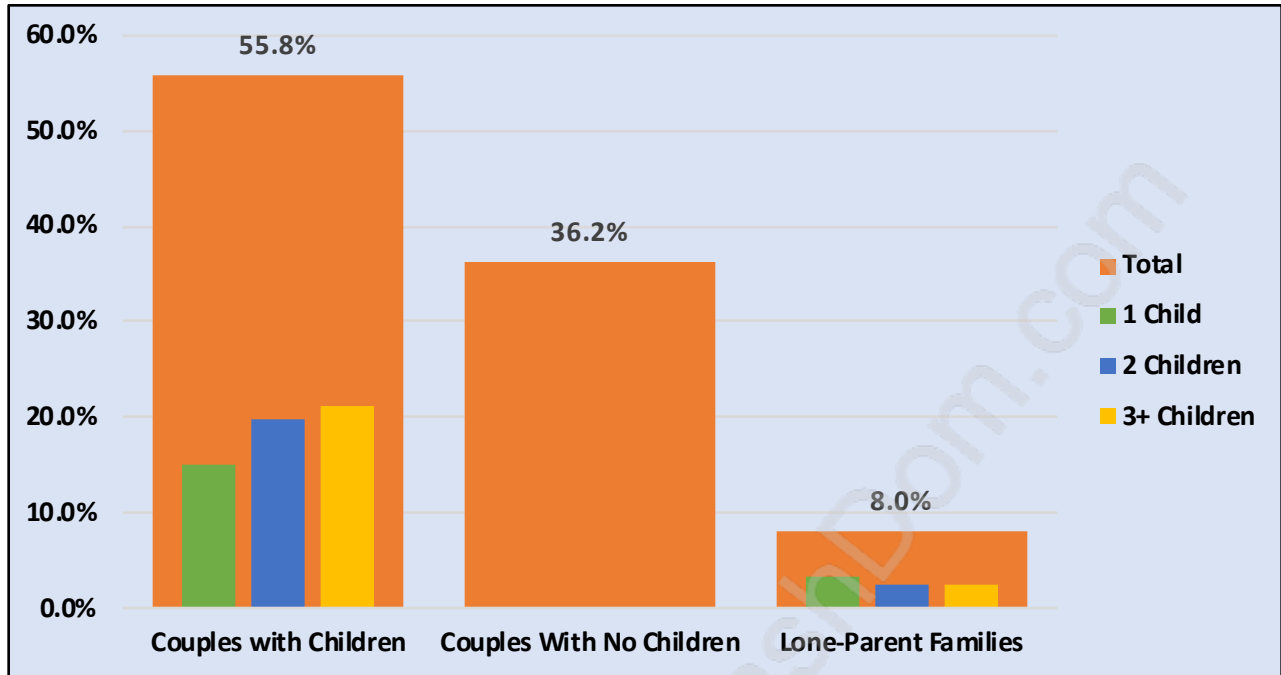

Family Structure in Sumas Prairie

Total Number of Families - 660 / Average Persons per Family - 3.4