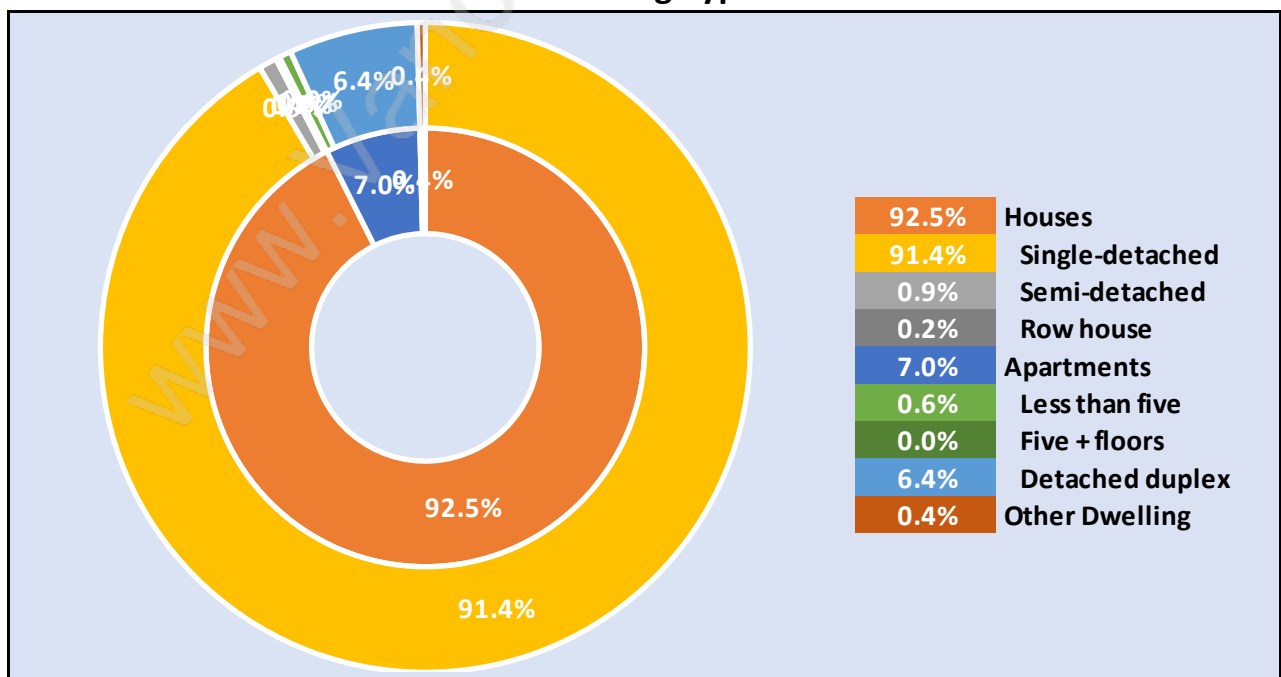

Labour Force by Occupation in Sumas Prairie

Labour Force Participation in Sumas Prairie

Travel To Work in (from) Sumas Prairie

Occupied Dwellings by Structure Type in Sumas Prairie

Dominant Bulding Type - Houses

Private Dwellings by Period of Construction in Sumas Prairie

Dominant Period of Construction - 1961-1980

Population by Religion in Sumas Prairie

Population by Home Languages in Sumas Prairie