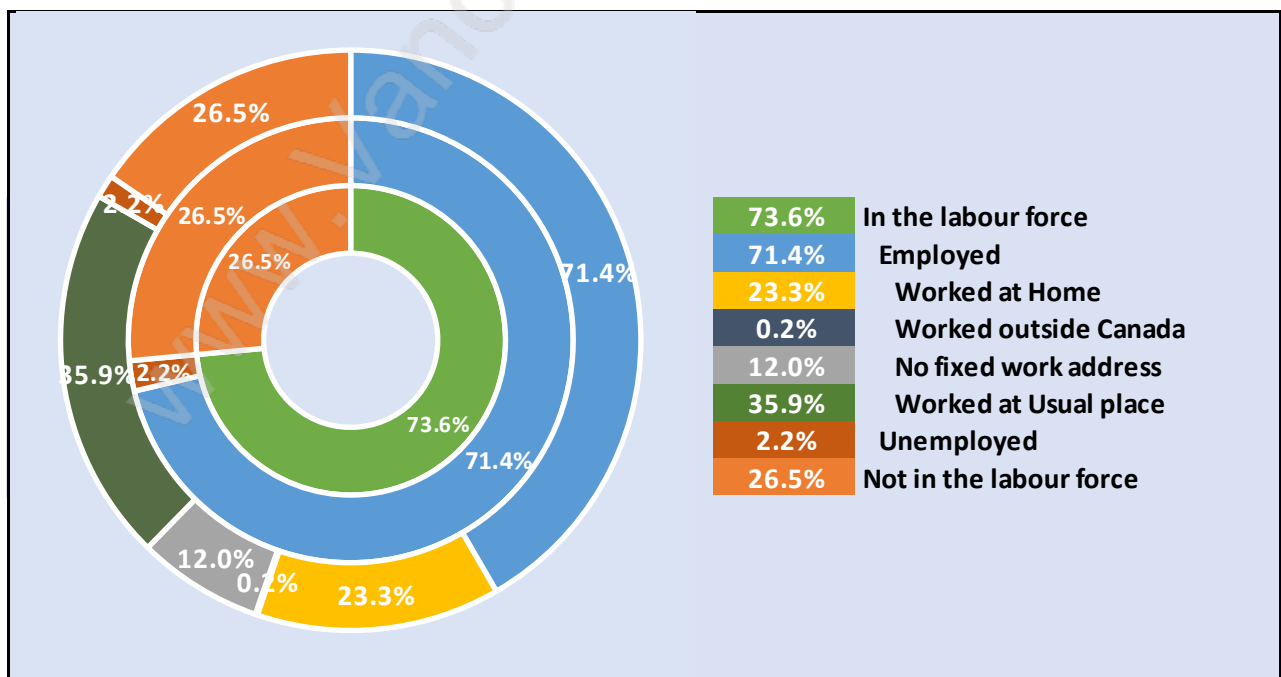

Labour Force Participation in Sumas Prairie