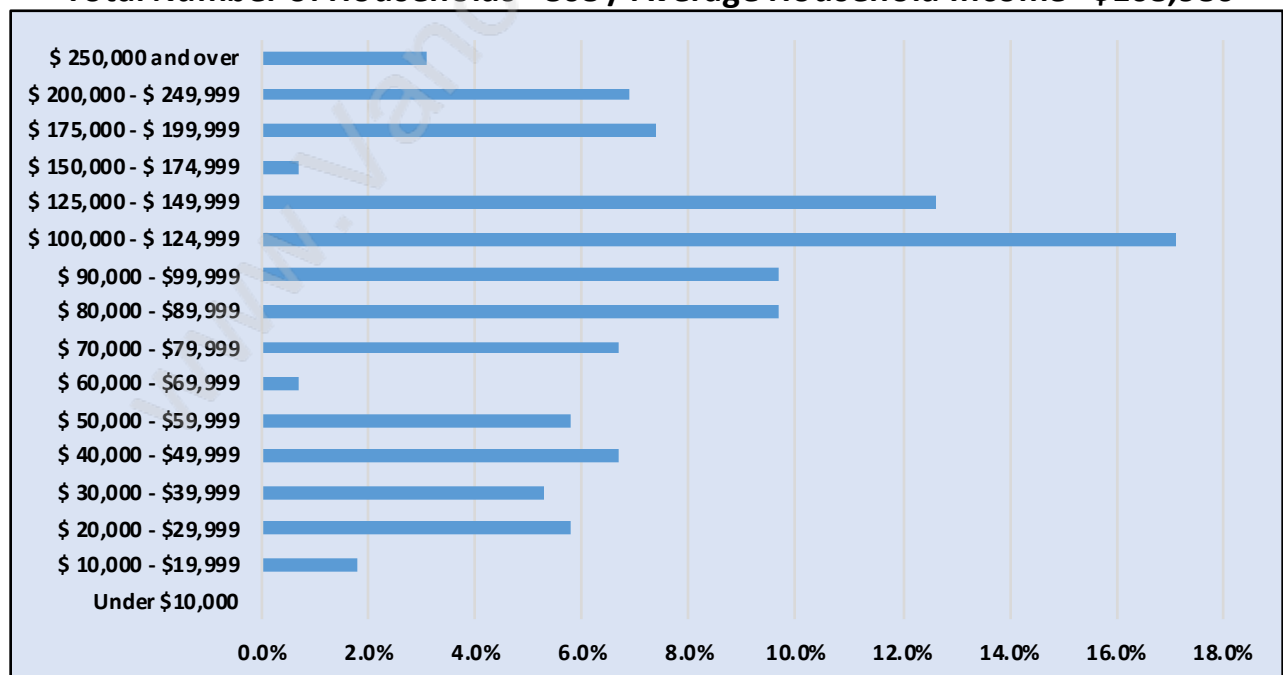

Sumas Prairie

June 2018

Population Trends in Sumas Prairie

Population by Age in Sumas Prairie

Population Age 15+ by Income Status in Sumas Prairie

Total Population Age 15 - 2,202

Households by Income in Sumas Prairie

Total Number of Households - 808 / Average Household Income - \$108,986

Families in Sumas Prairie

Average Persons per Family - 3.4

Children at Home in Sumas Prairie

Total Number of Children at Home - 932

Family Structure in Sumas Prairie