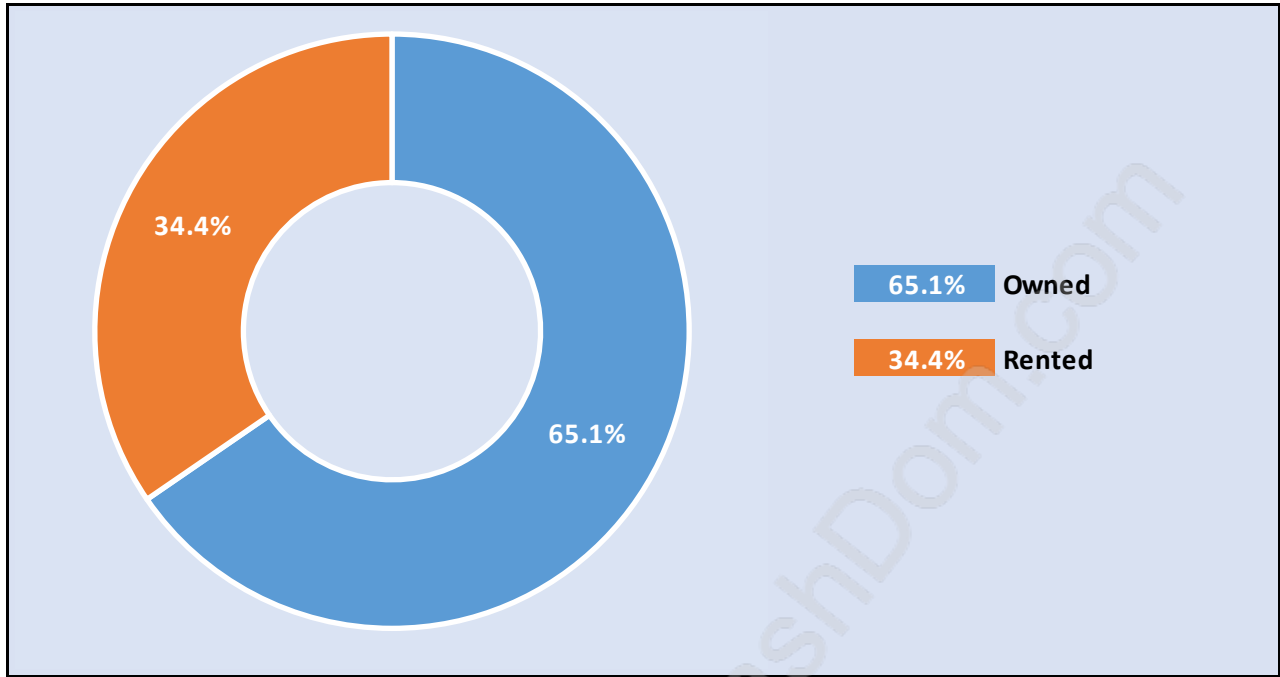

Total Number of Families - 660 / Average Persons per Family - 3.4

Households by Household Size in Sumas Prairie

Total Number of Households - 808

Dwellings in Sumas Prairie

Population Age 15+ in Sumas Prairie