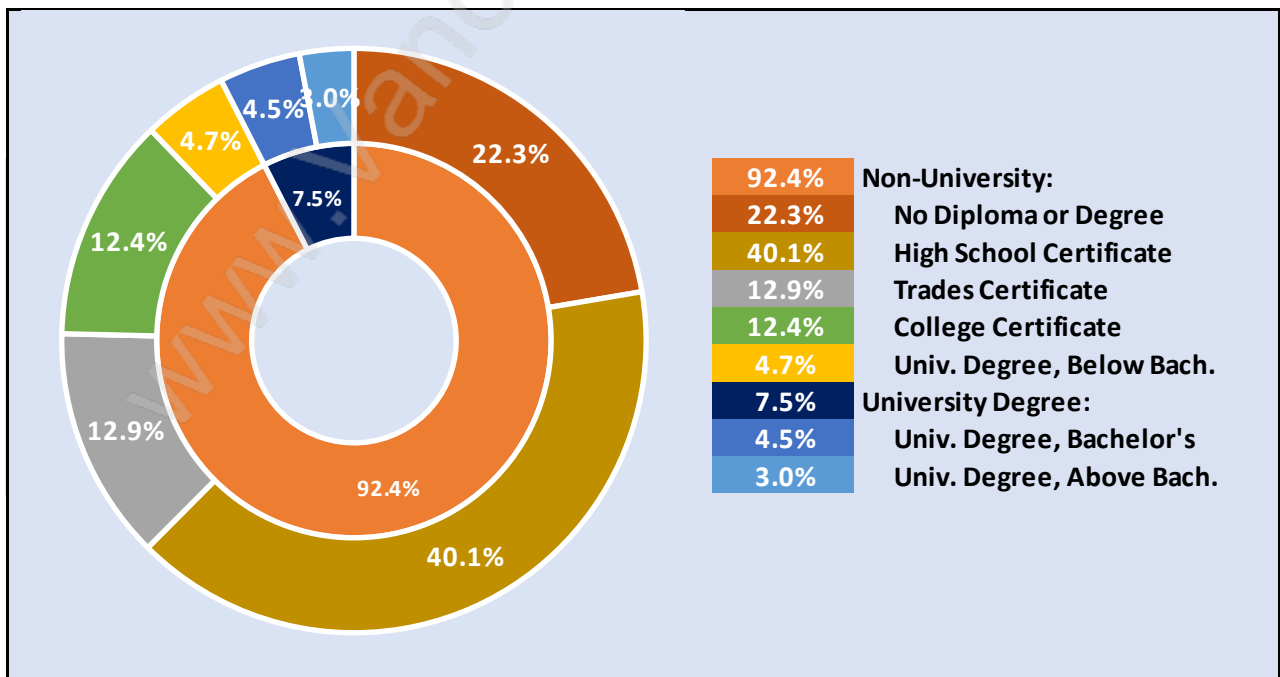

Total Number of Families - 660 / Average Persons per Family - 3.4

Households by Household Size in Sumas Prairie

Total Number of Households - 808

Dwellings in Sumas Prairie

Population Age 15+ in Sumas Prairie