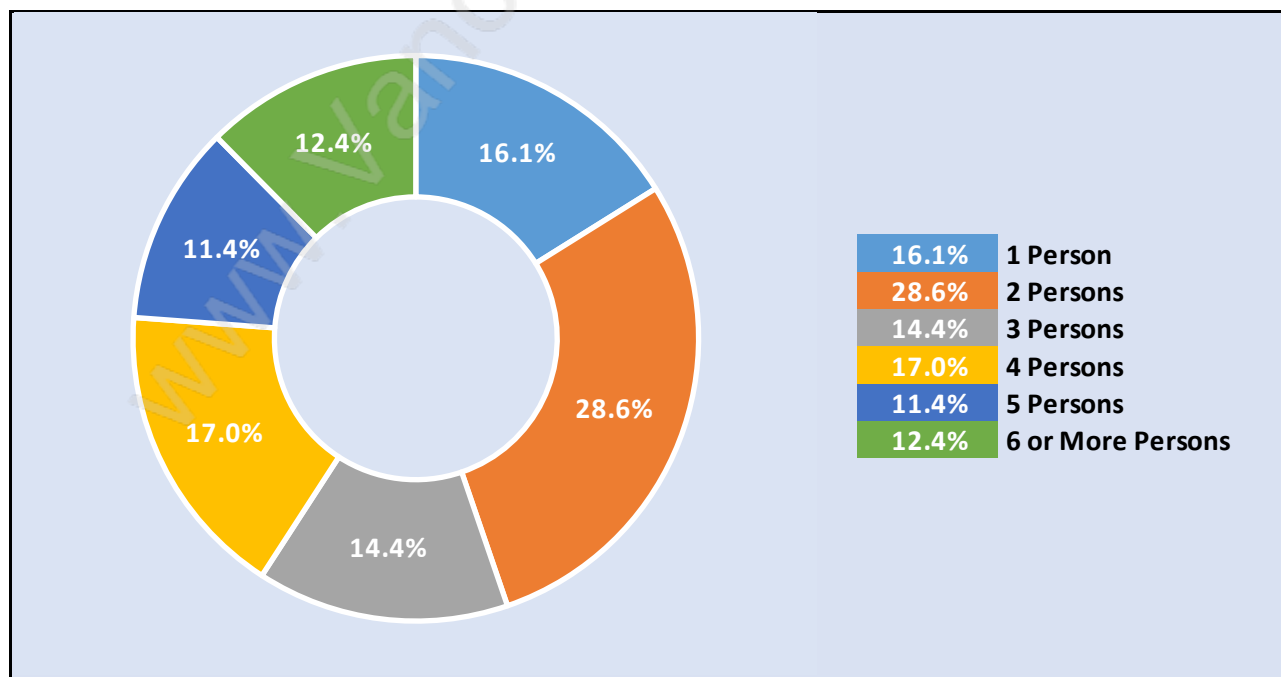

Households by Household Size in Sumas Prairie

Total Number of Households - 808