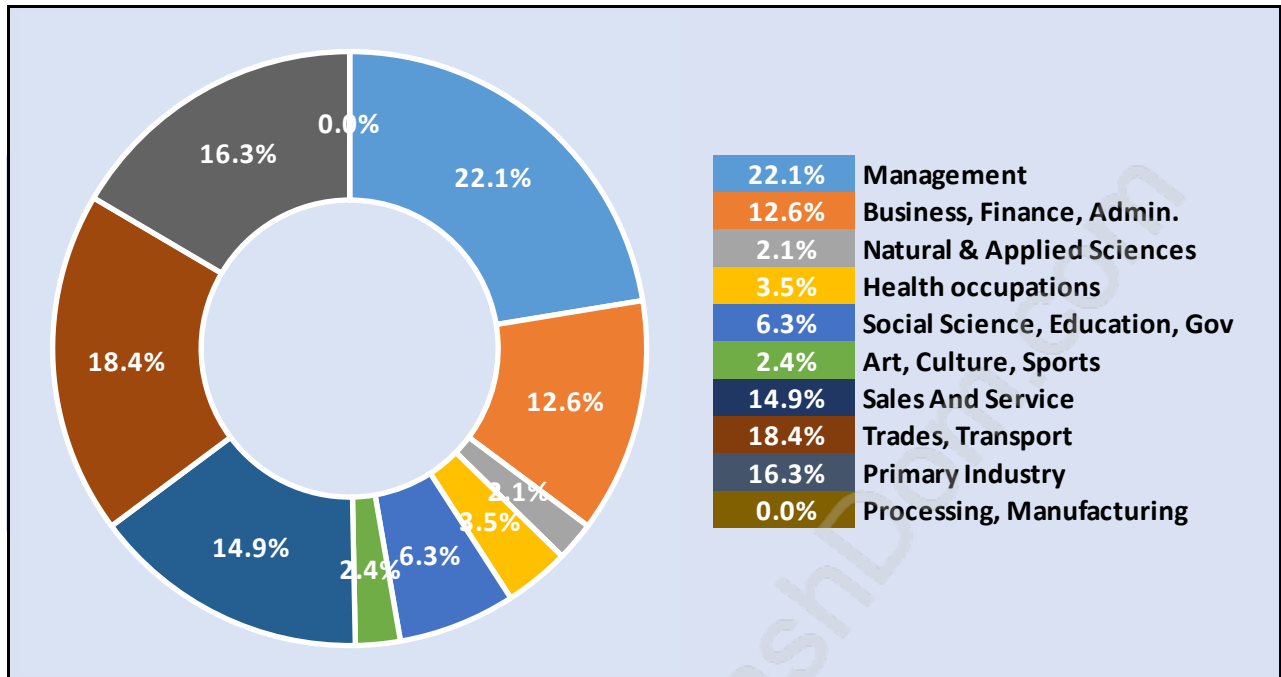

Labour Force by Occupation in Sumas Prairie