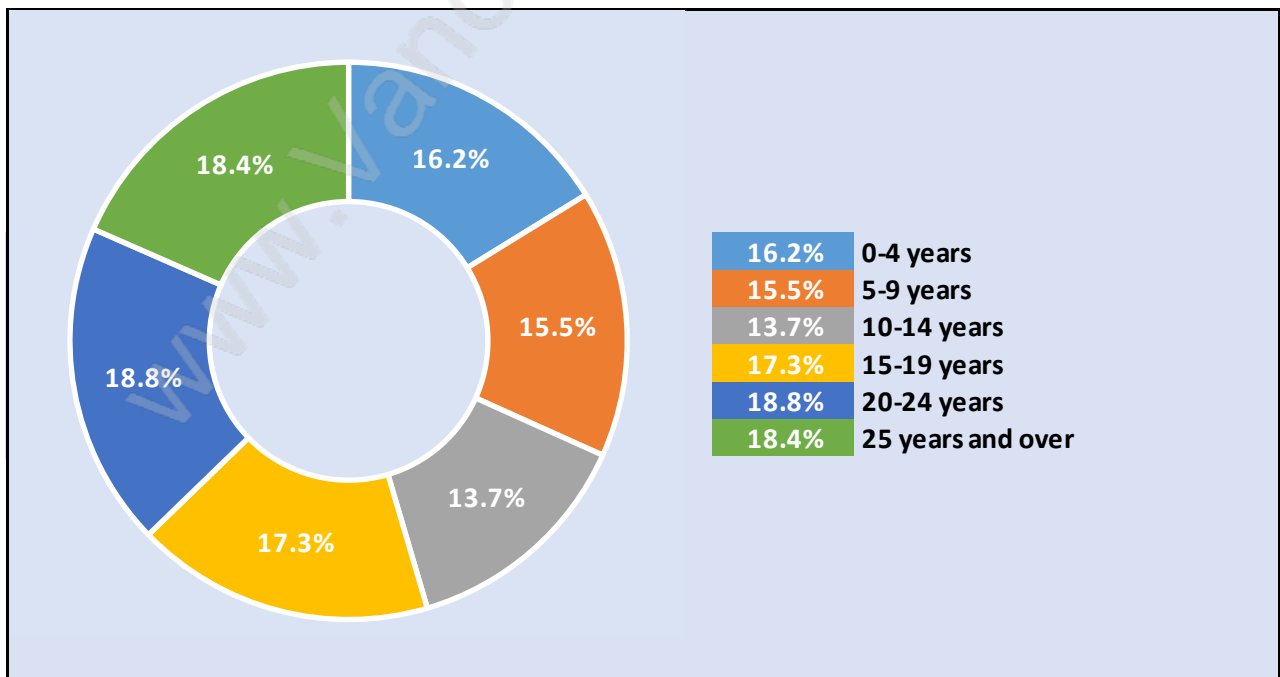

Children at Home in Summit View

Total Number of Children at Home - 227