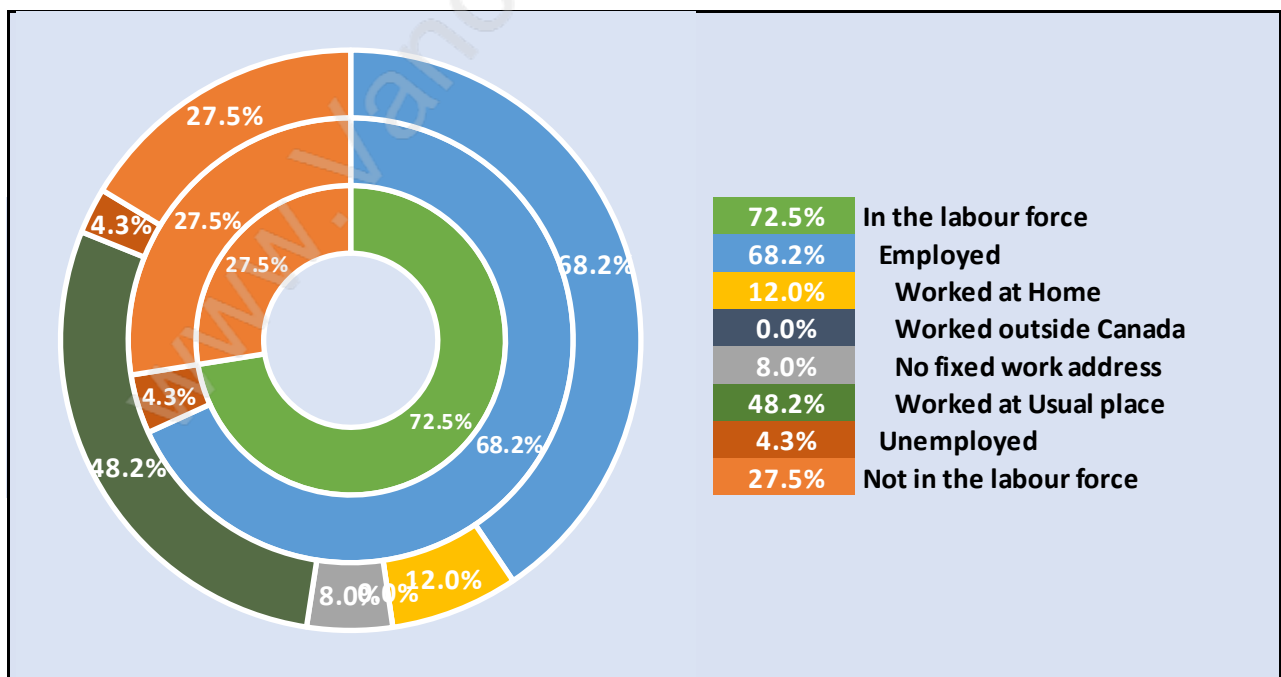

Labour Force Participation in Summit View