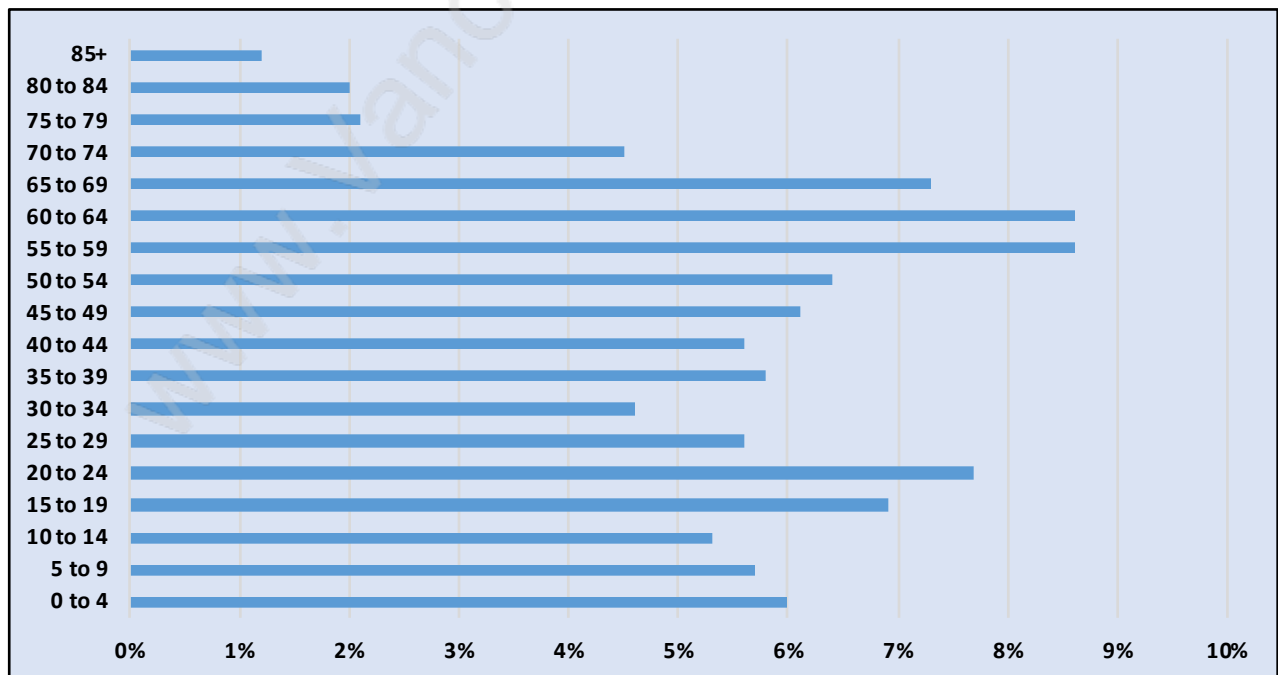

# Summit View

## Population Trends in Summit View

## Population by Age in Summit View

## Population Age 15+ by Income Status in Summit View

Total Population Age 15 - 512