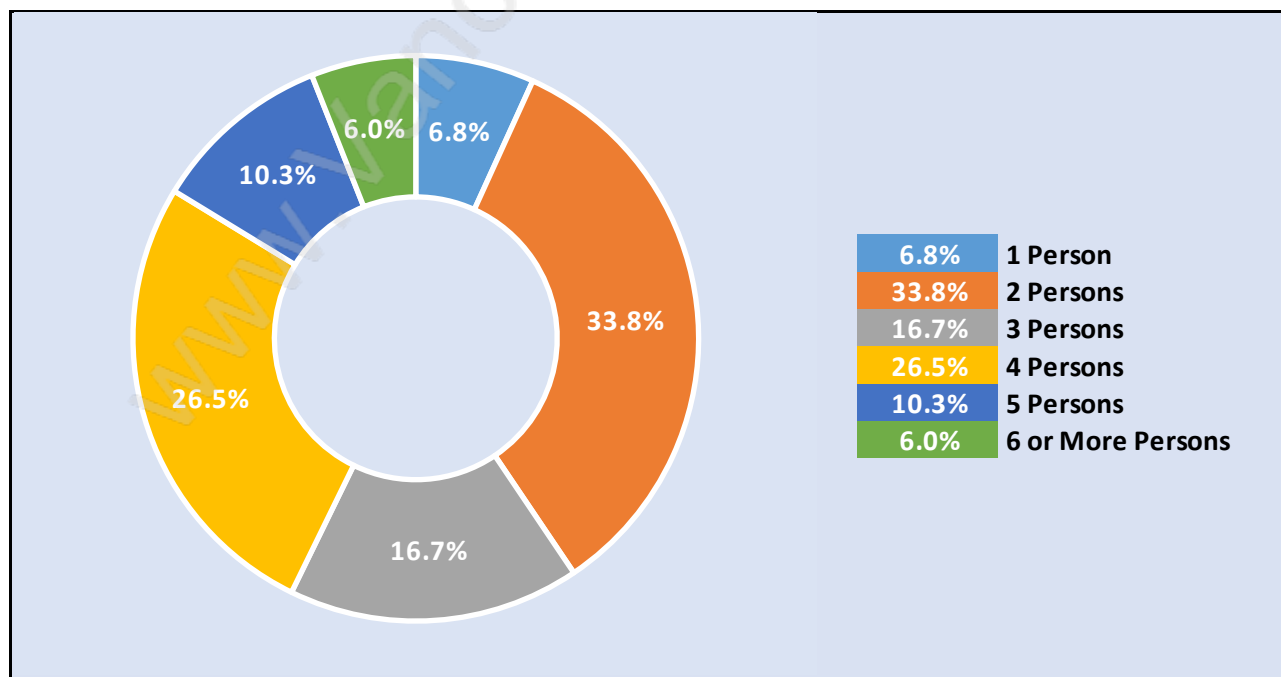

Households by Household Size in Summit View

Total Number of Households - 192