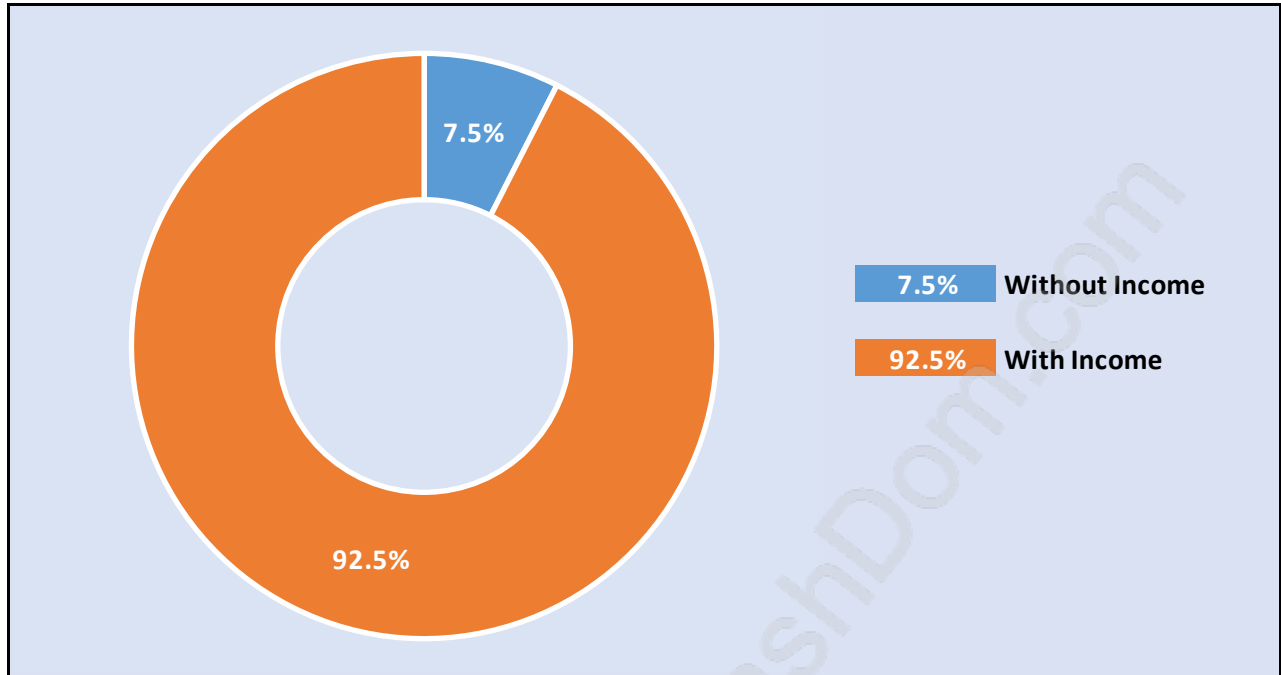

## Population Trends in Summit View

## Population by Age in Summit View

## Population Age 15+ by Income Status in Summit View

Total Population Age 15 - 512