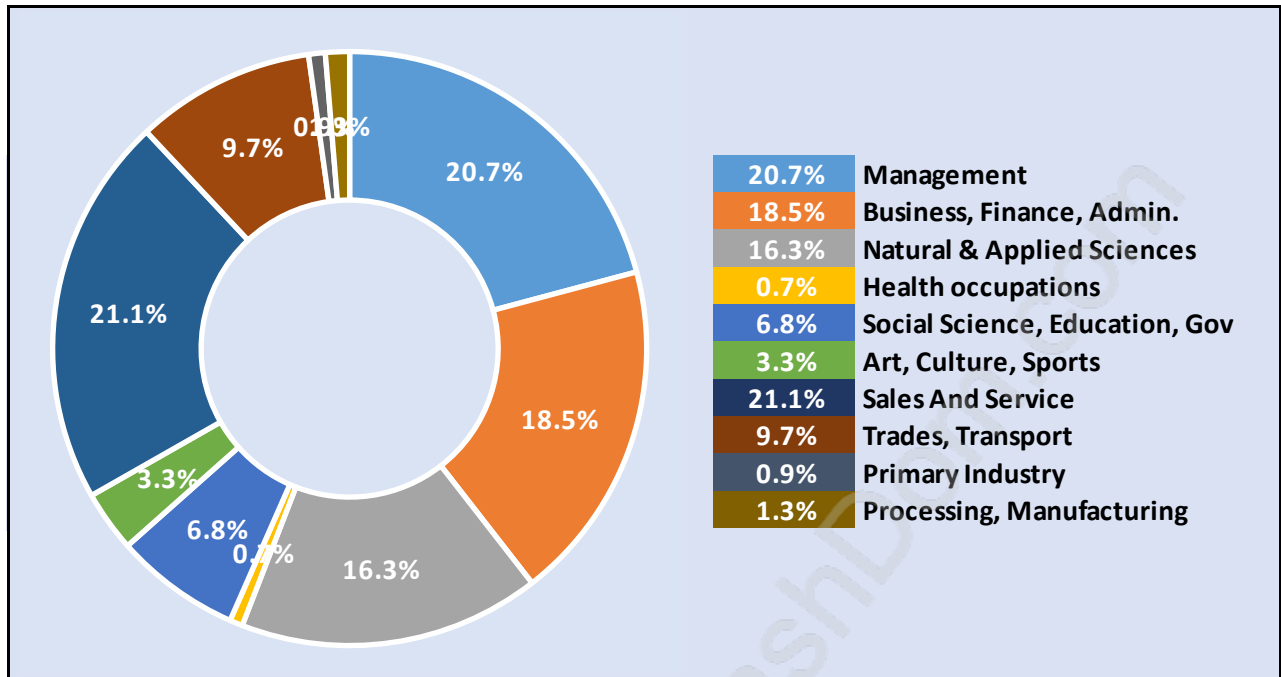

Labour Force by Occupation in Summit View