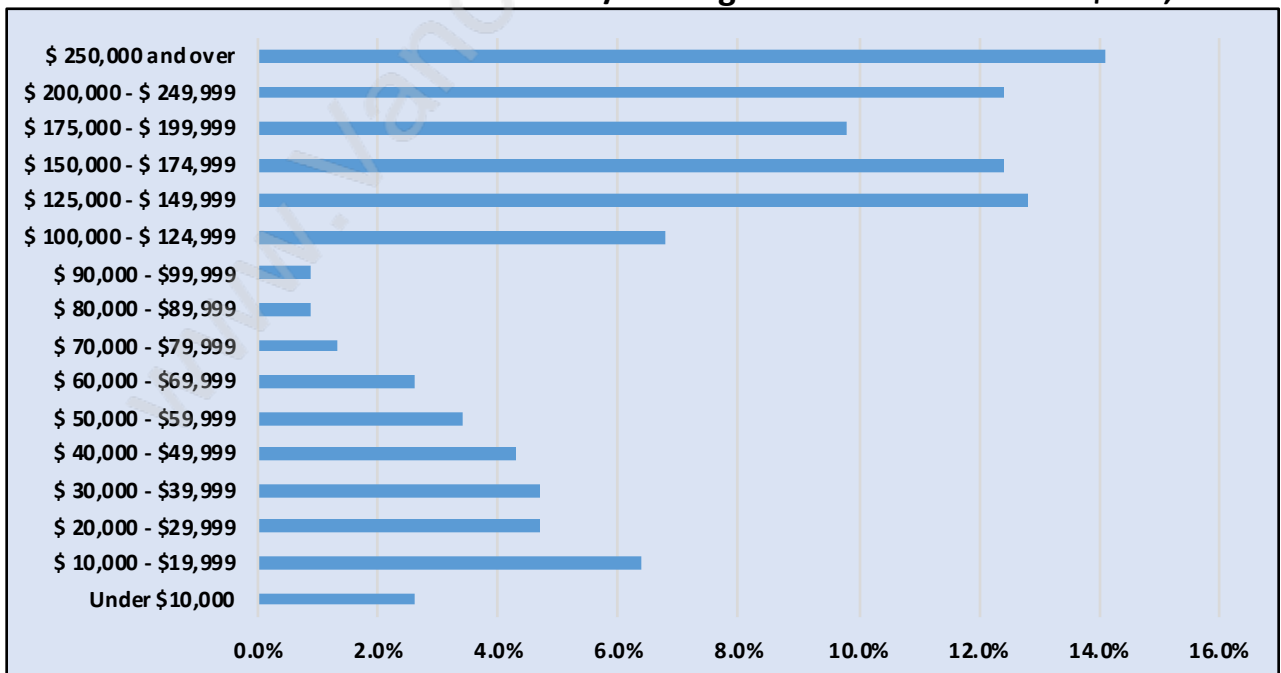

Households by Income in Summit View

Total Number of Households - 192 / Average Household Income - $157,715