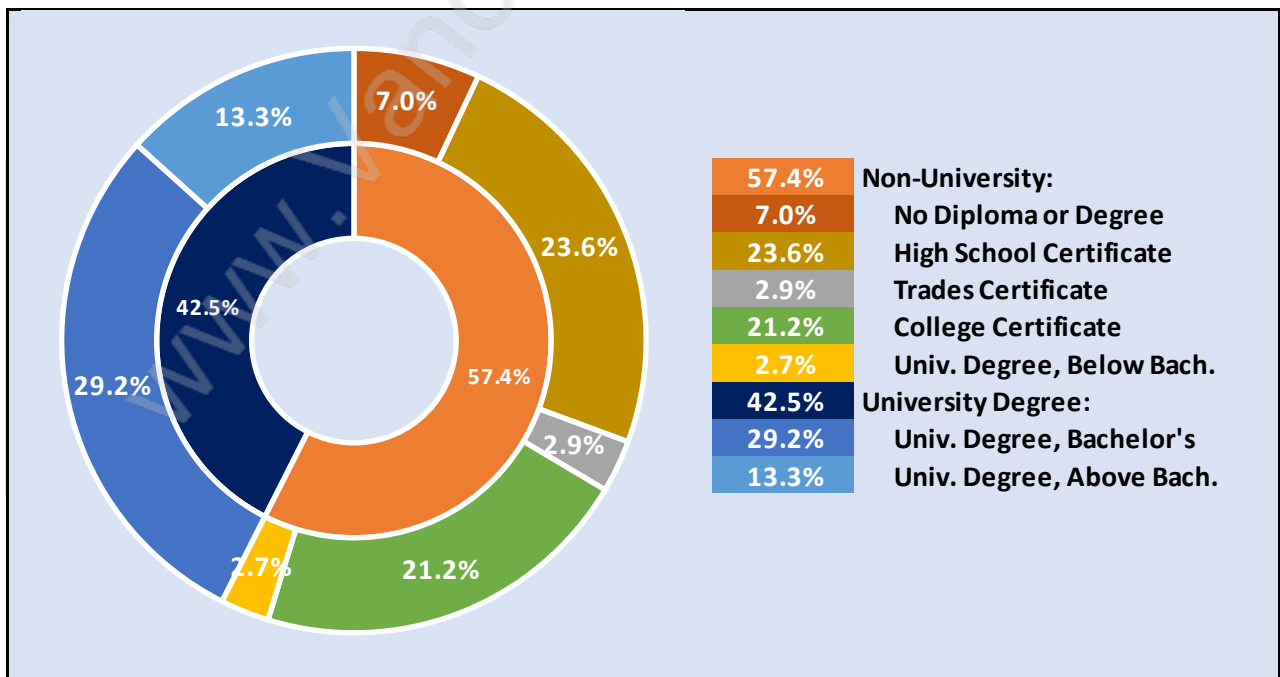

## Households by Household Size in Summit View

Total Number of Households - 192

## Dwellings in Summit View

## Population Age 15+ in Summit View