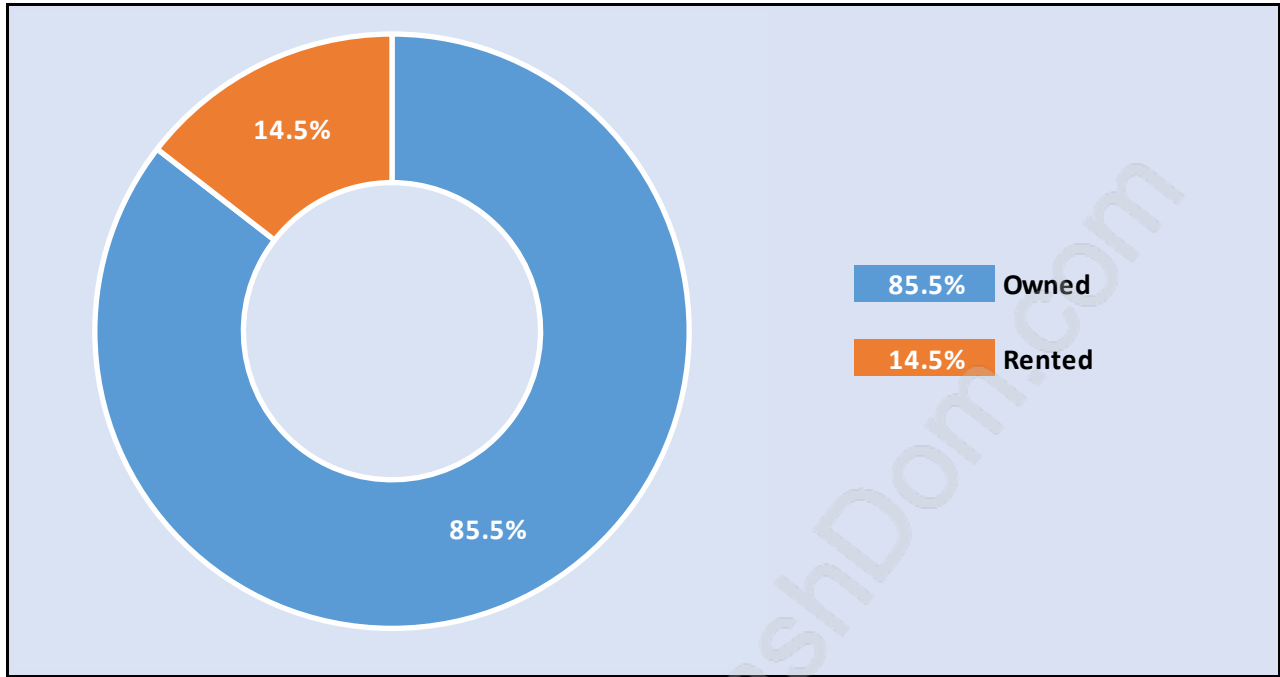

## Family Structure in Summit View

Total Number of Families - 171 / Average Persons per Family - 3.4

## Households by Household Size in Summit View

Total Number of Households - 192

## Population Age 15+ in Summit View