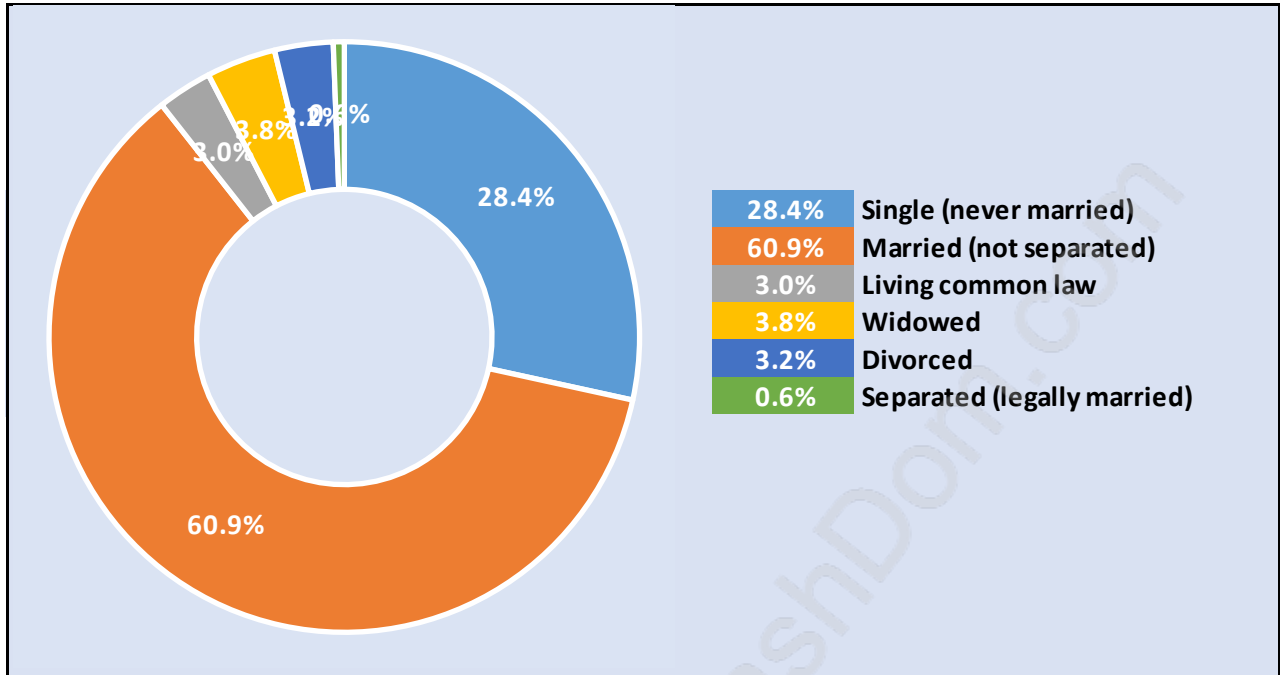

Families in Summit View

Average Persons per Family - 3.4