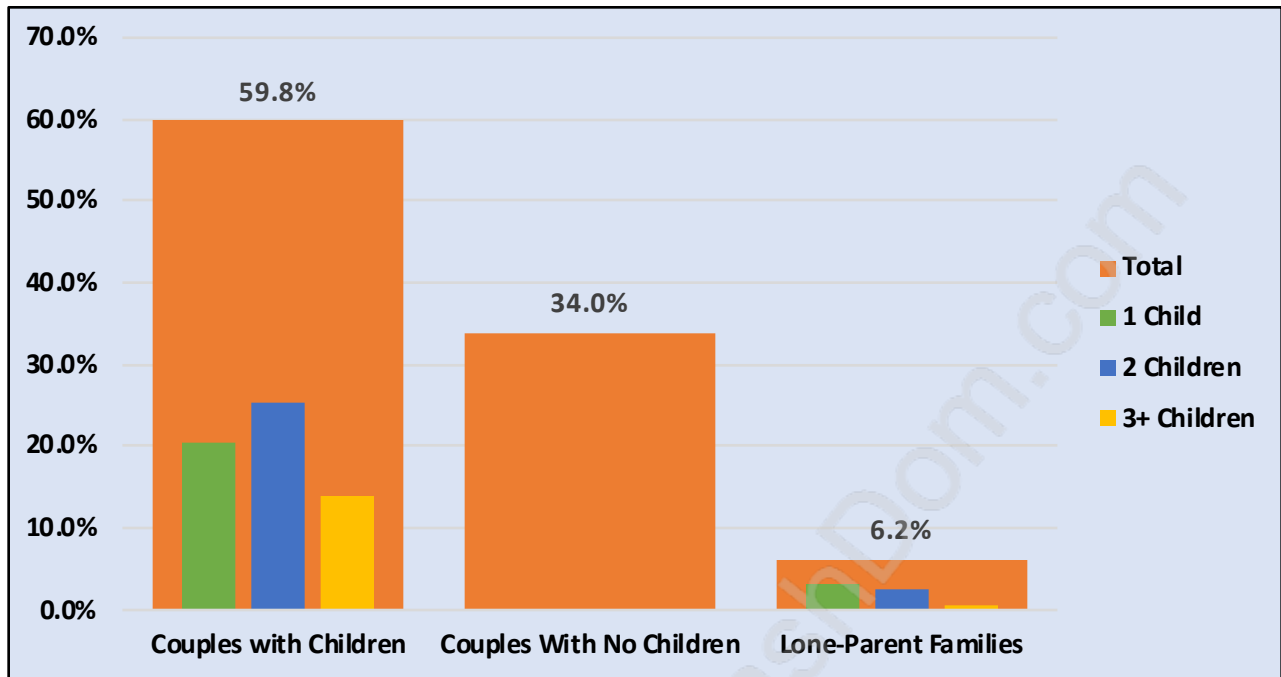

Family Structure in Summit View

Total Number of Families - 171 / Average Persons per Family - 3.4