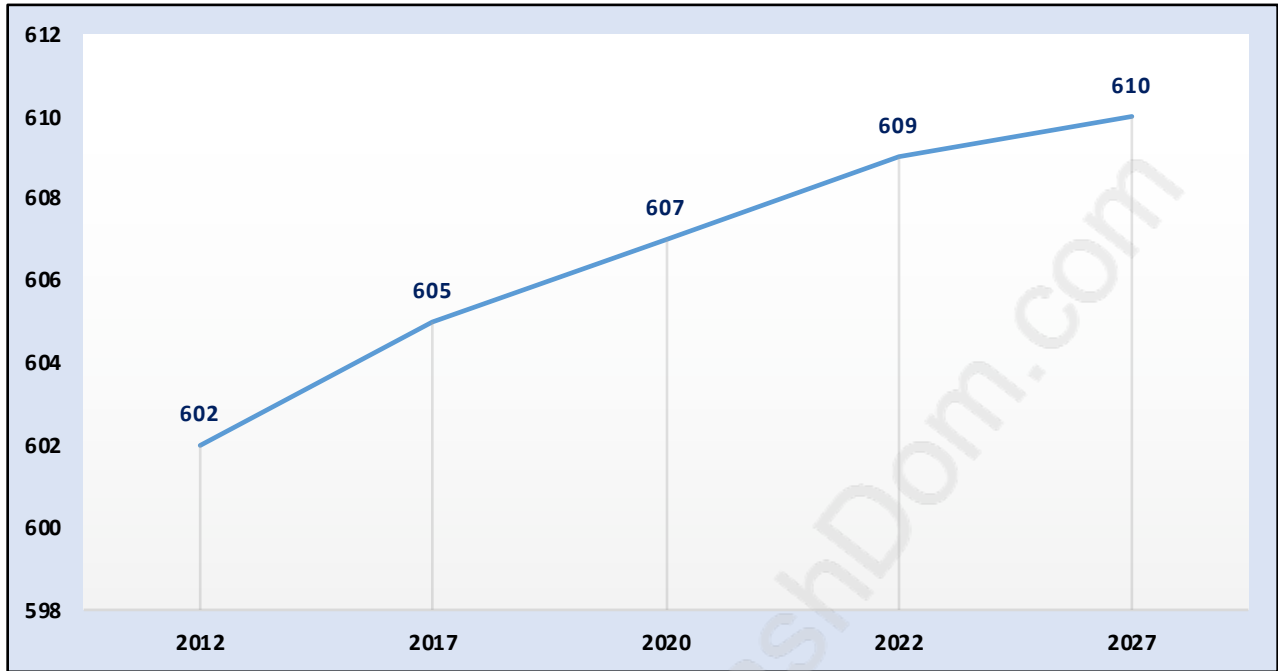

# Summit View

## Population Trends in Summit View

## Population by Age in Summit View

## Population Age 15+ by Income Status in Summit View

Total Population Age 15 - 512