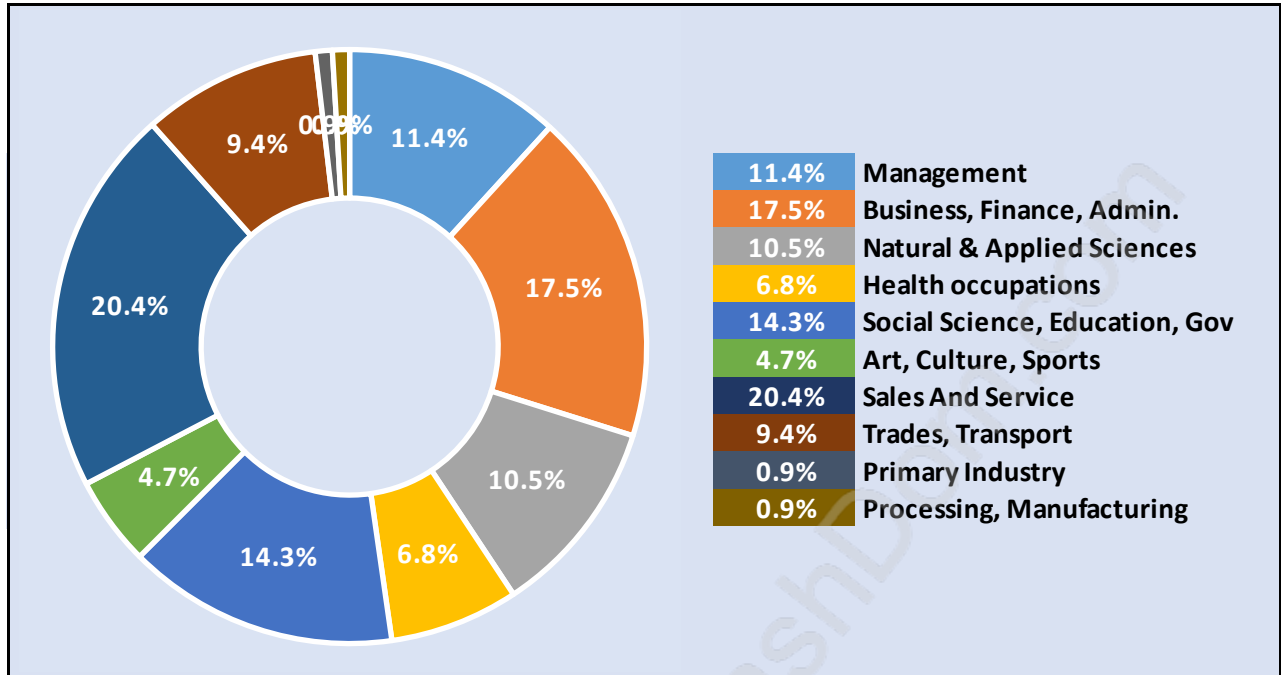

Labour Force by Occupation in Sunnyside Park