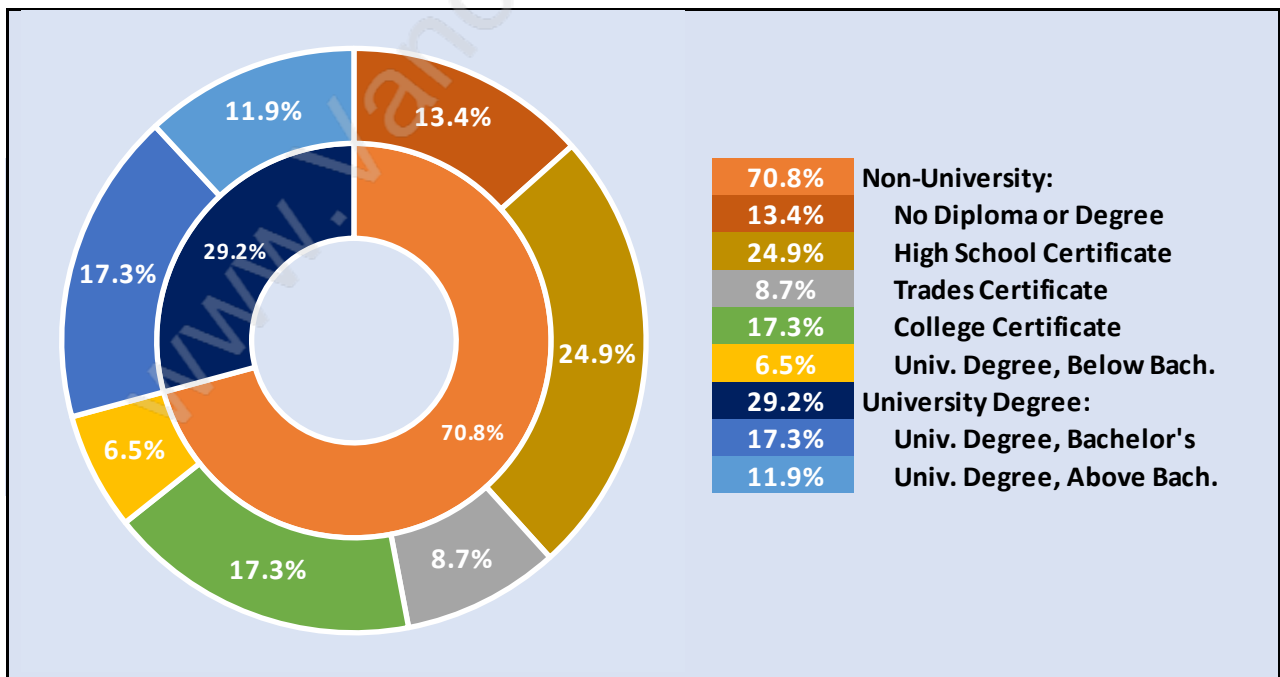

Population Age 15+ in Sunnyside Park