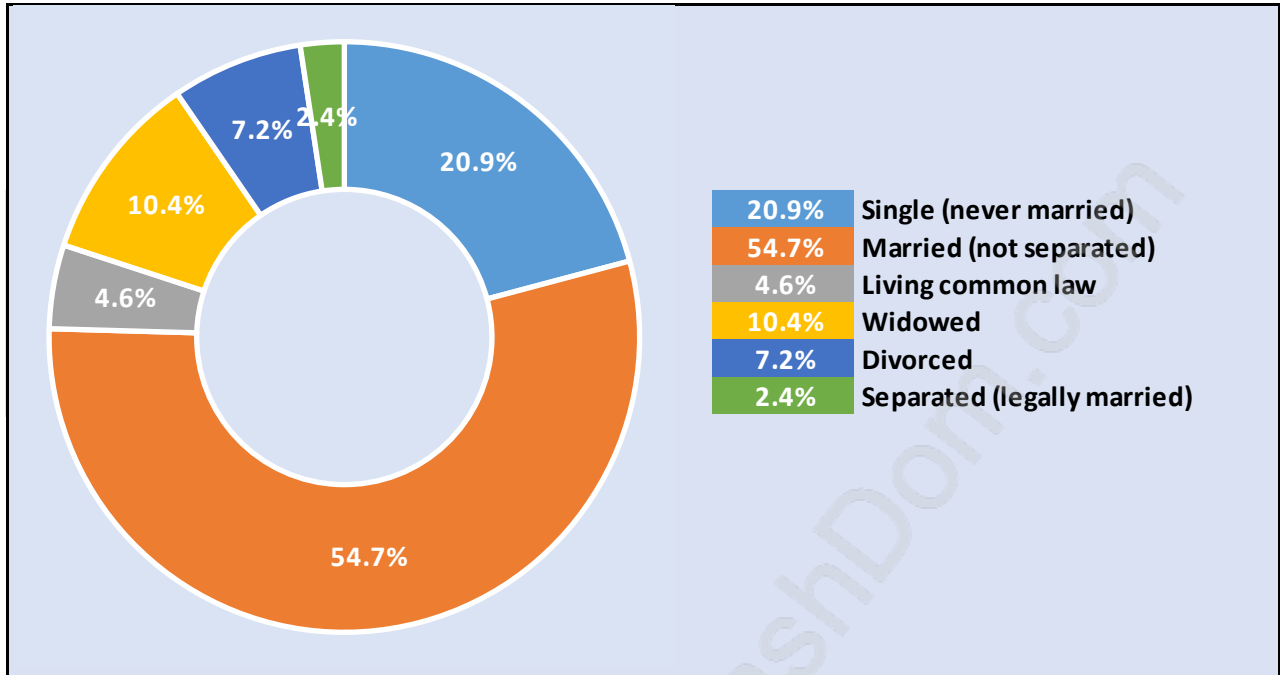

Families in Sunnyside Park

Average Persons per Family - 2.7