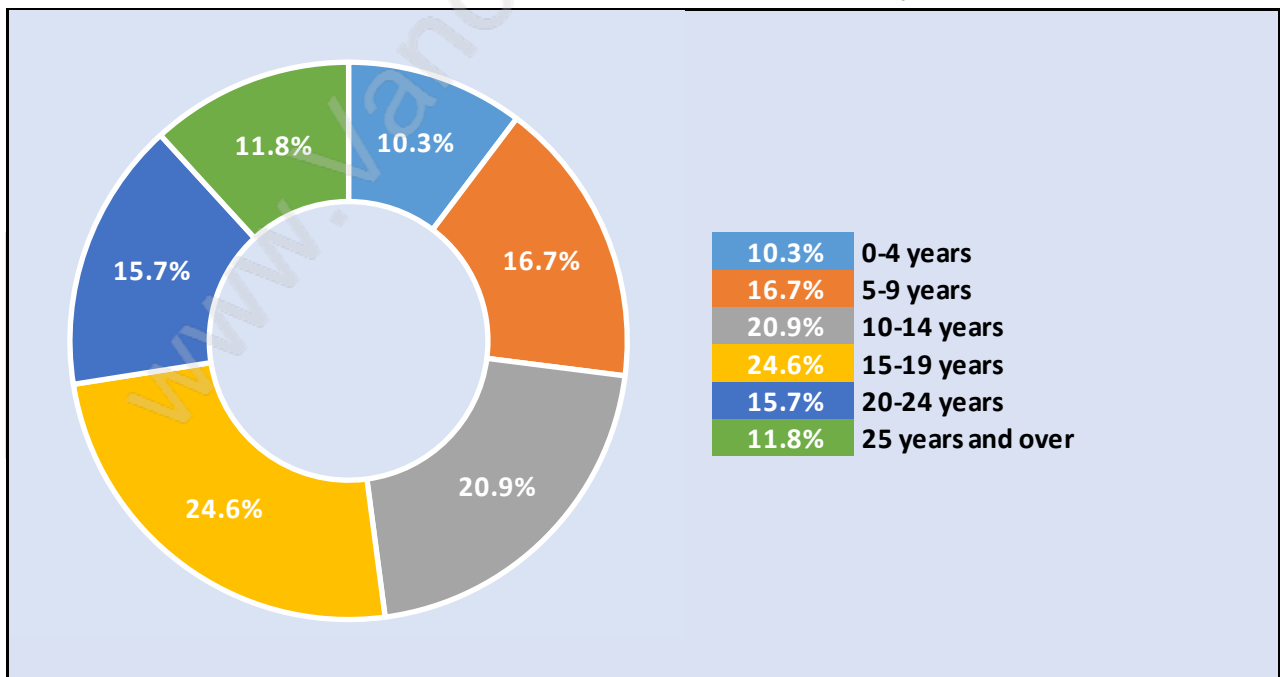

Children at Home in Sunnyside Park

Total Number of Children at Home - 2,835