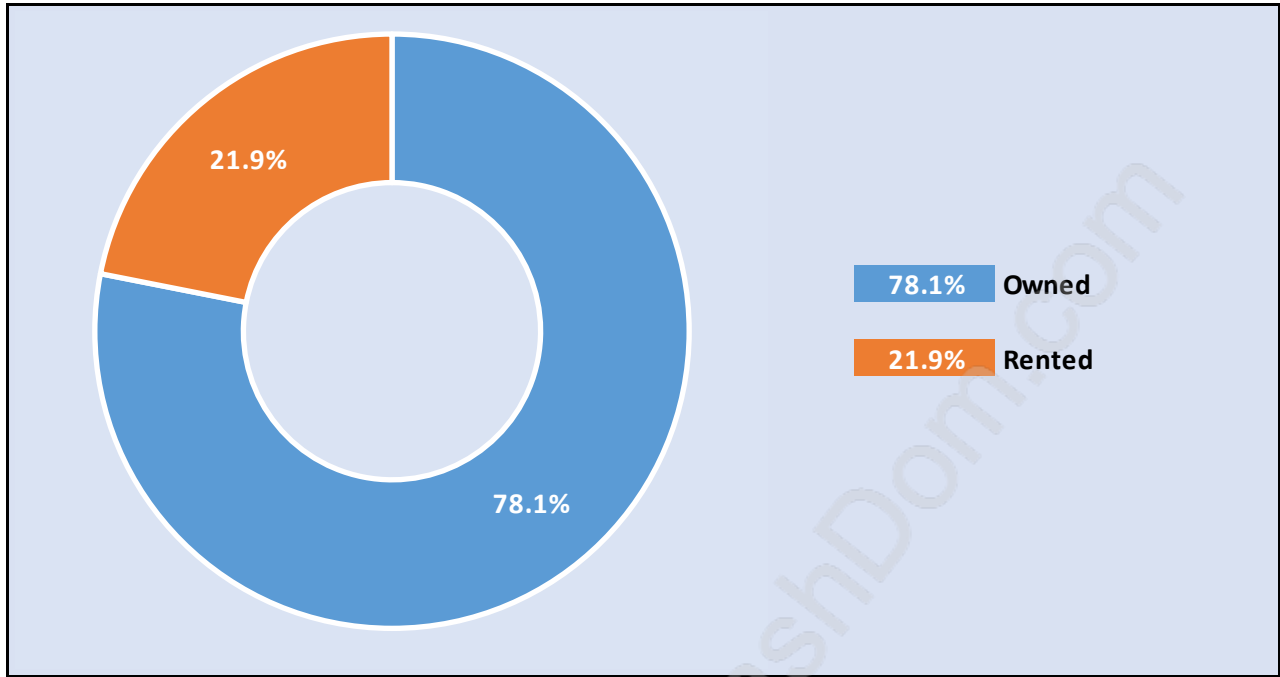

Dwellings in Sunnyside Park