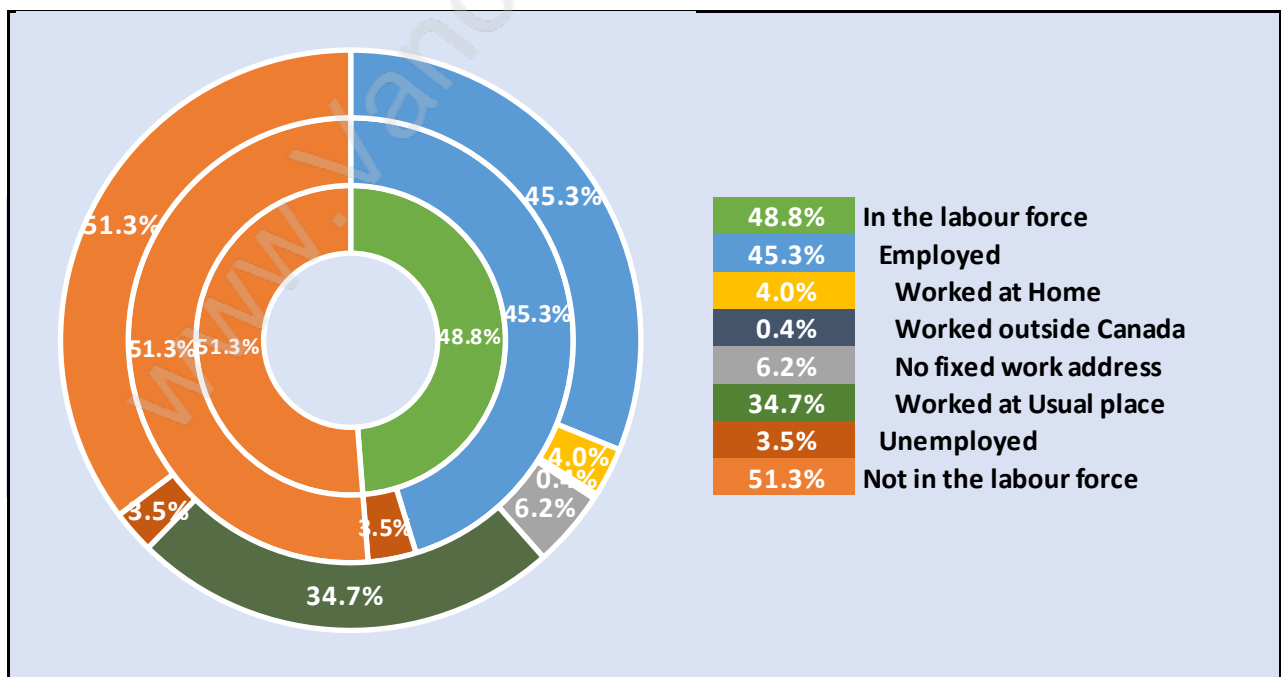

Labour Force Participation in Sunnyside Park