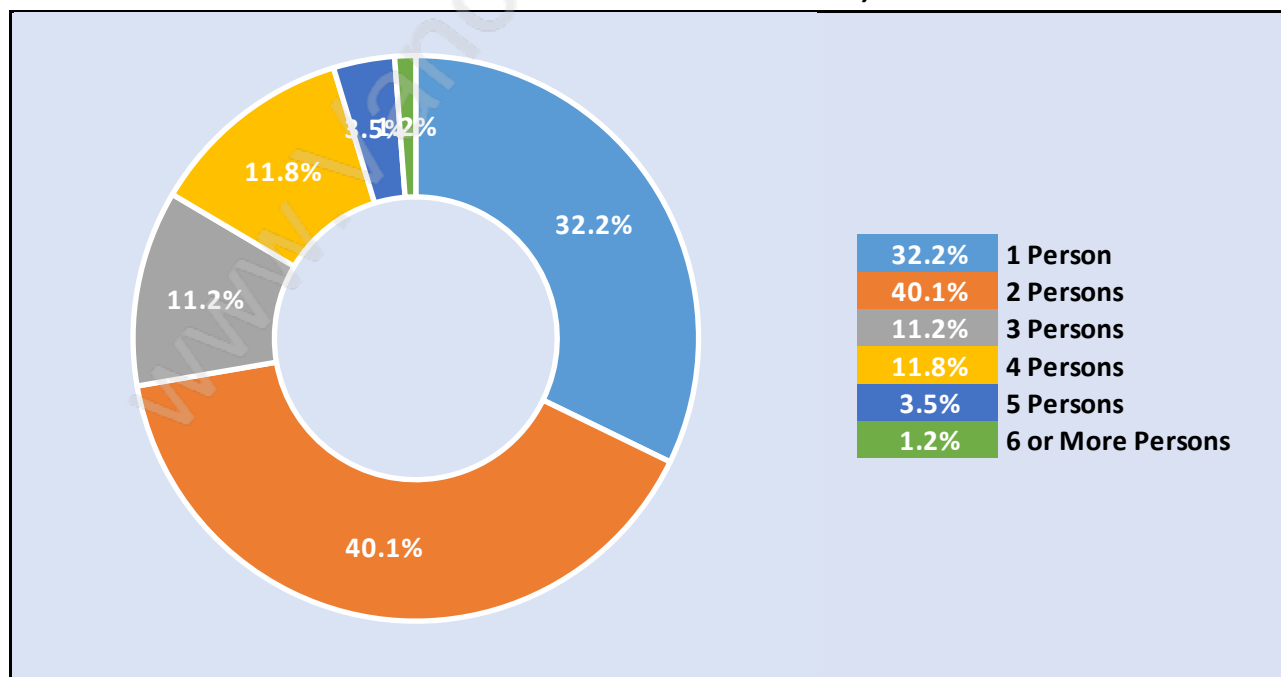

Households by Household Size in Sunnyside Park

Total Number of Households - 5,287