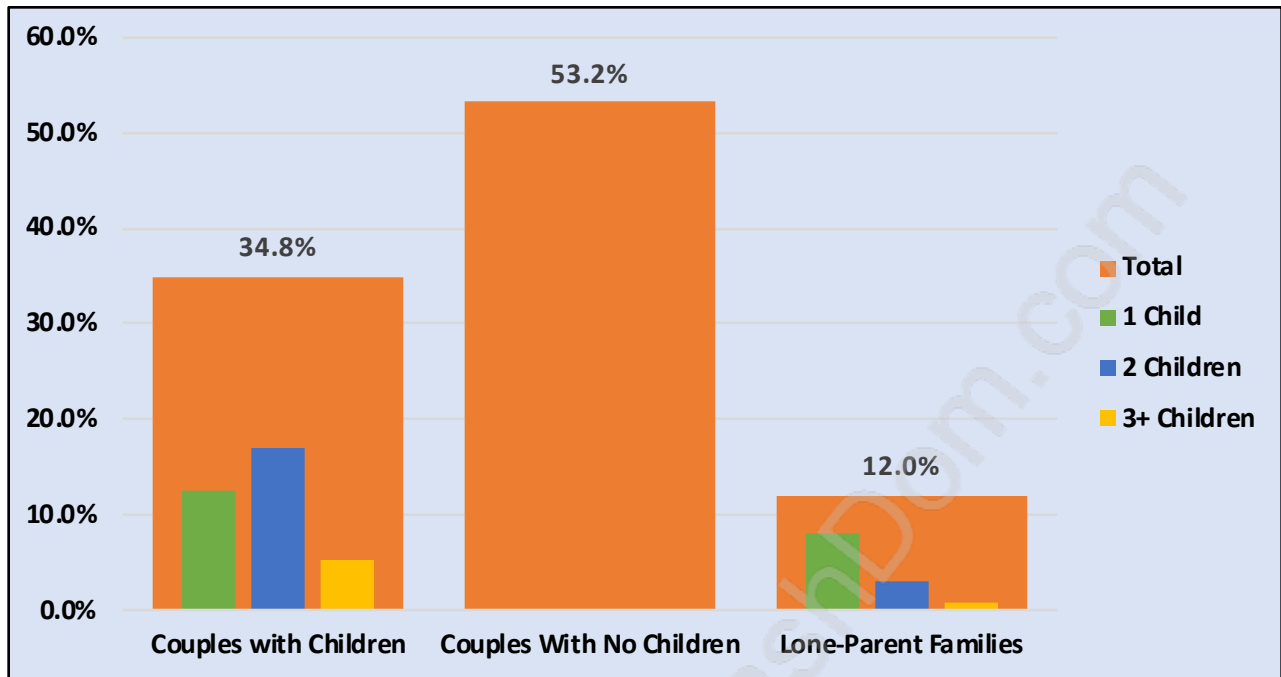

Family Structure in Sunnyside Park

Total Number of Families - 3,505 / Average Persons per Family - 2.7