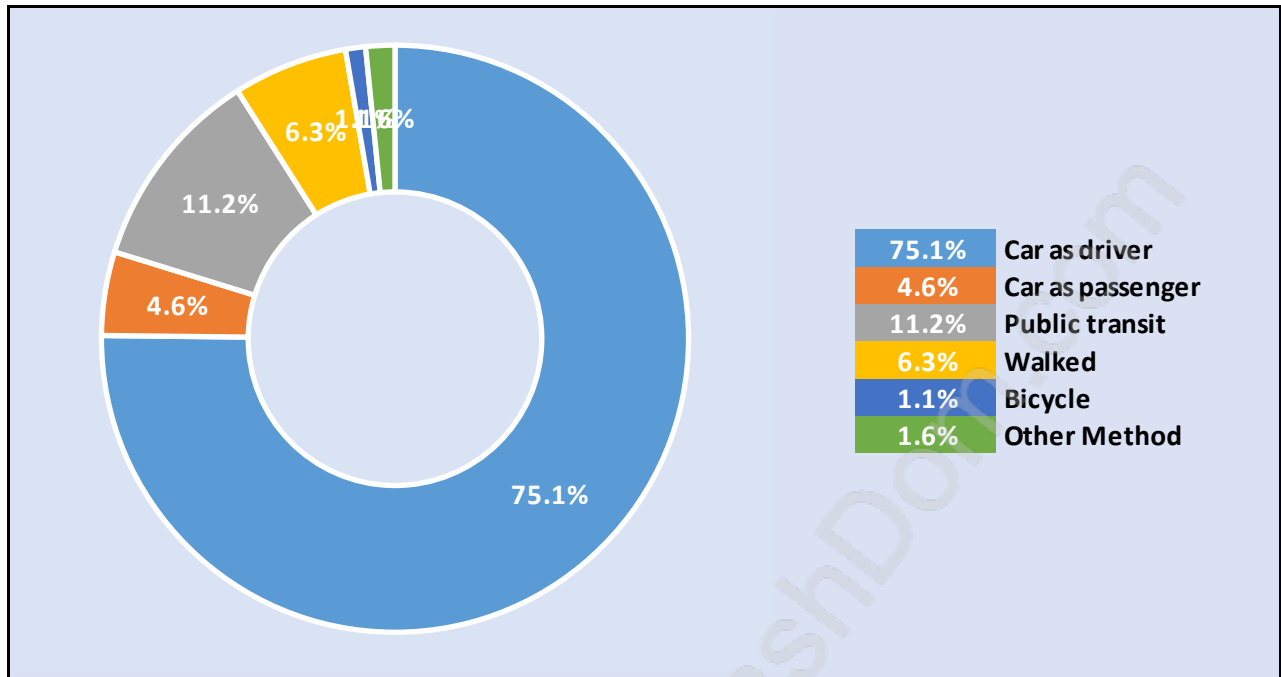

Travel To Work in (from) Sunnyside Park