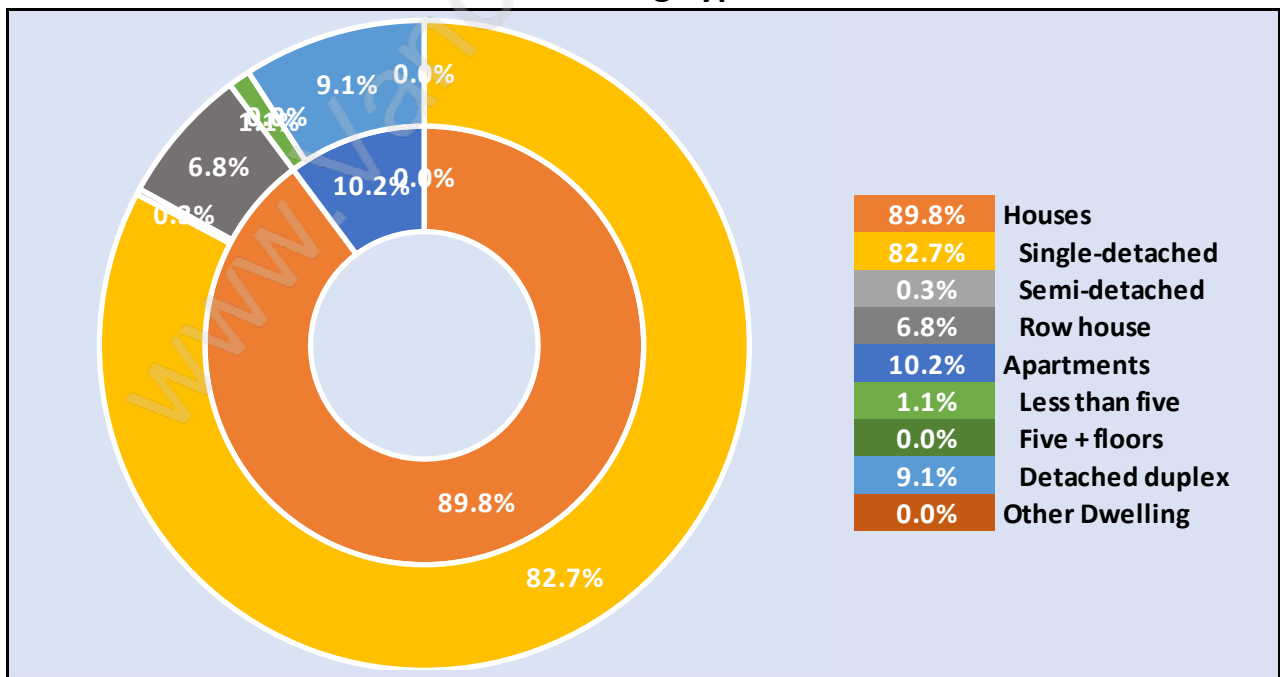

Total Number of Households - 3,806 / Average Household Income - \$142,718

Families in Sunshine Hills Woods

Average Persons per Family - 3.1

Children at Home in Sunshine Hills Woods

Total Number of Children at Home - 4,103

Family Structure in Sunshine Hills Woods

Total Number of Families - 3,350 / Average Persons per Family - 3.1

Households by Household Size in Sunshine Hills Woods

Total Number of Households - 3,806

Dwellings in Sunshine Hills Woods

Population Age 15+ in Sunshine Hills Woods

Labour Force by Occupation in Sunshine Hills Woods

Labour Force Participation in Sunshine Hills Woods

Travel To Work in (from) Sunshine Hills Woods

Occupied Dwellings by Structure Type in Sunshine Hills Woods

Dominant Bulding Type - Houses

Private Dwellings by Period of Construction in Sunshine Hills Woods

Dominant Period of Construction - 1961-1980

Population by Religion in Sunshine Hills Woods

Population by Home Languages in Sunshine Hills Woods