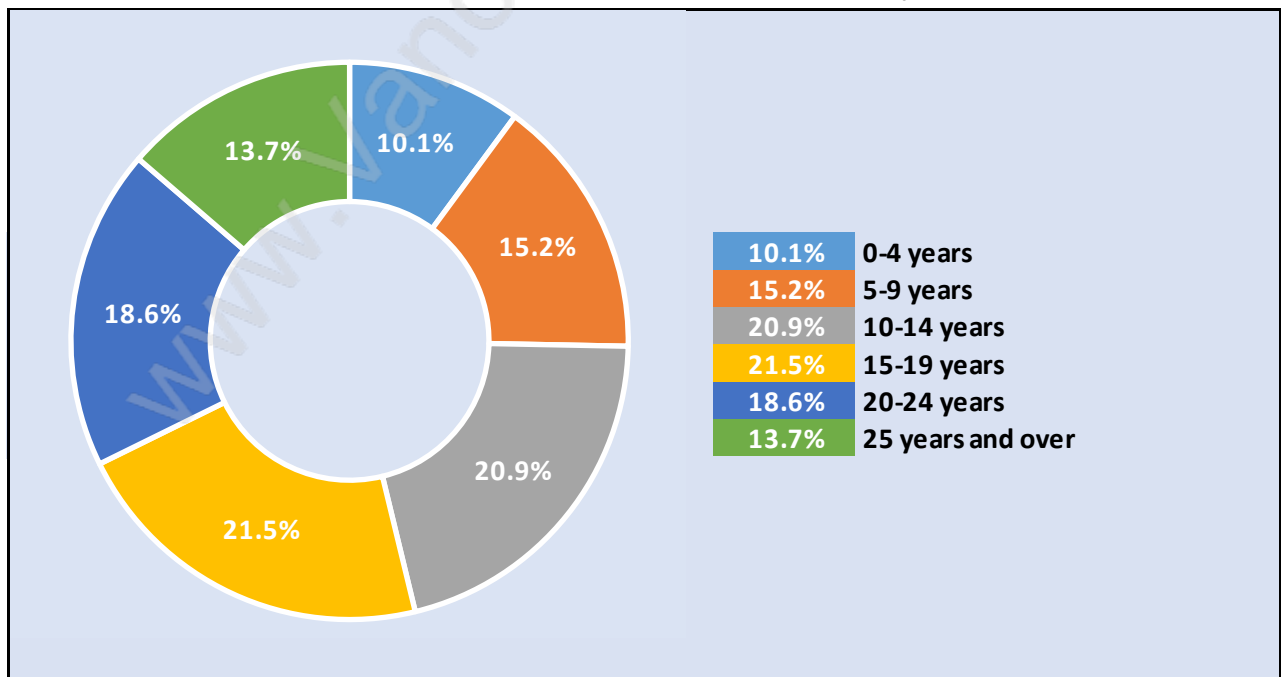

Sunshine Hills Woods

Population Trends in Sunshine Hills Woods

Population by Age in Sunshine Hills Woods

Population Age 15+ by Income Status in Sunshine Hills Woods

Total Population Age 15 - 10,079

Households by Income in Sunshine Hills Woods

Total Number of Households - 3,806 / Average Household Income - \$142,718

Families in Sunshine Hills Woods

Average Persons per Family - 3.1

Children at Home in Sunshine Hills Woods

Total Number of Children at Home - 4,103

Family Structure in Sunshine Hills Woods

Total Number of Families - 3,350 / Average Persons per Family - 3.1

Households by Household Size in Sunshine Hills Woods

Total Number of Households - 3,806

Dwellings in Sunshine Hills Woods