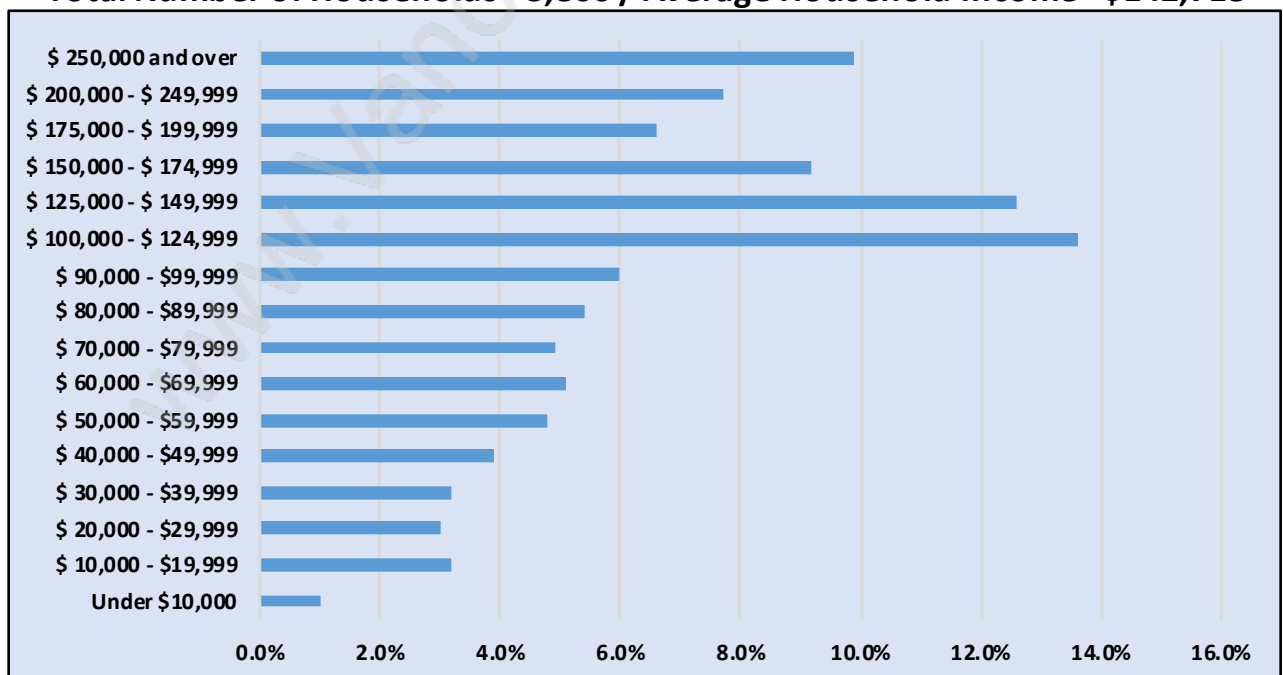

Sunshine Hills Woods

Population Trends in Sunshine Hills Woods

Population by Age in Sunshine Hills Woods

Population Age 15+ by Income Status in Sunshine Hills Woods

Total Population Age 15 - 10,079

Households by Income in Sunshine Hills Woods

Total Number of Households - 3,806 / Average Household Income - \$142,718

Families in Sunshine Hills Woods

Average Persons per Family - 3.1

Children at Home in Sunshine Hills Woods

Total Number of Children at Home - 4,103