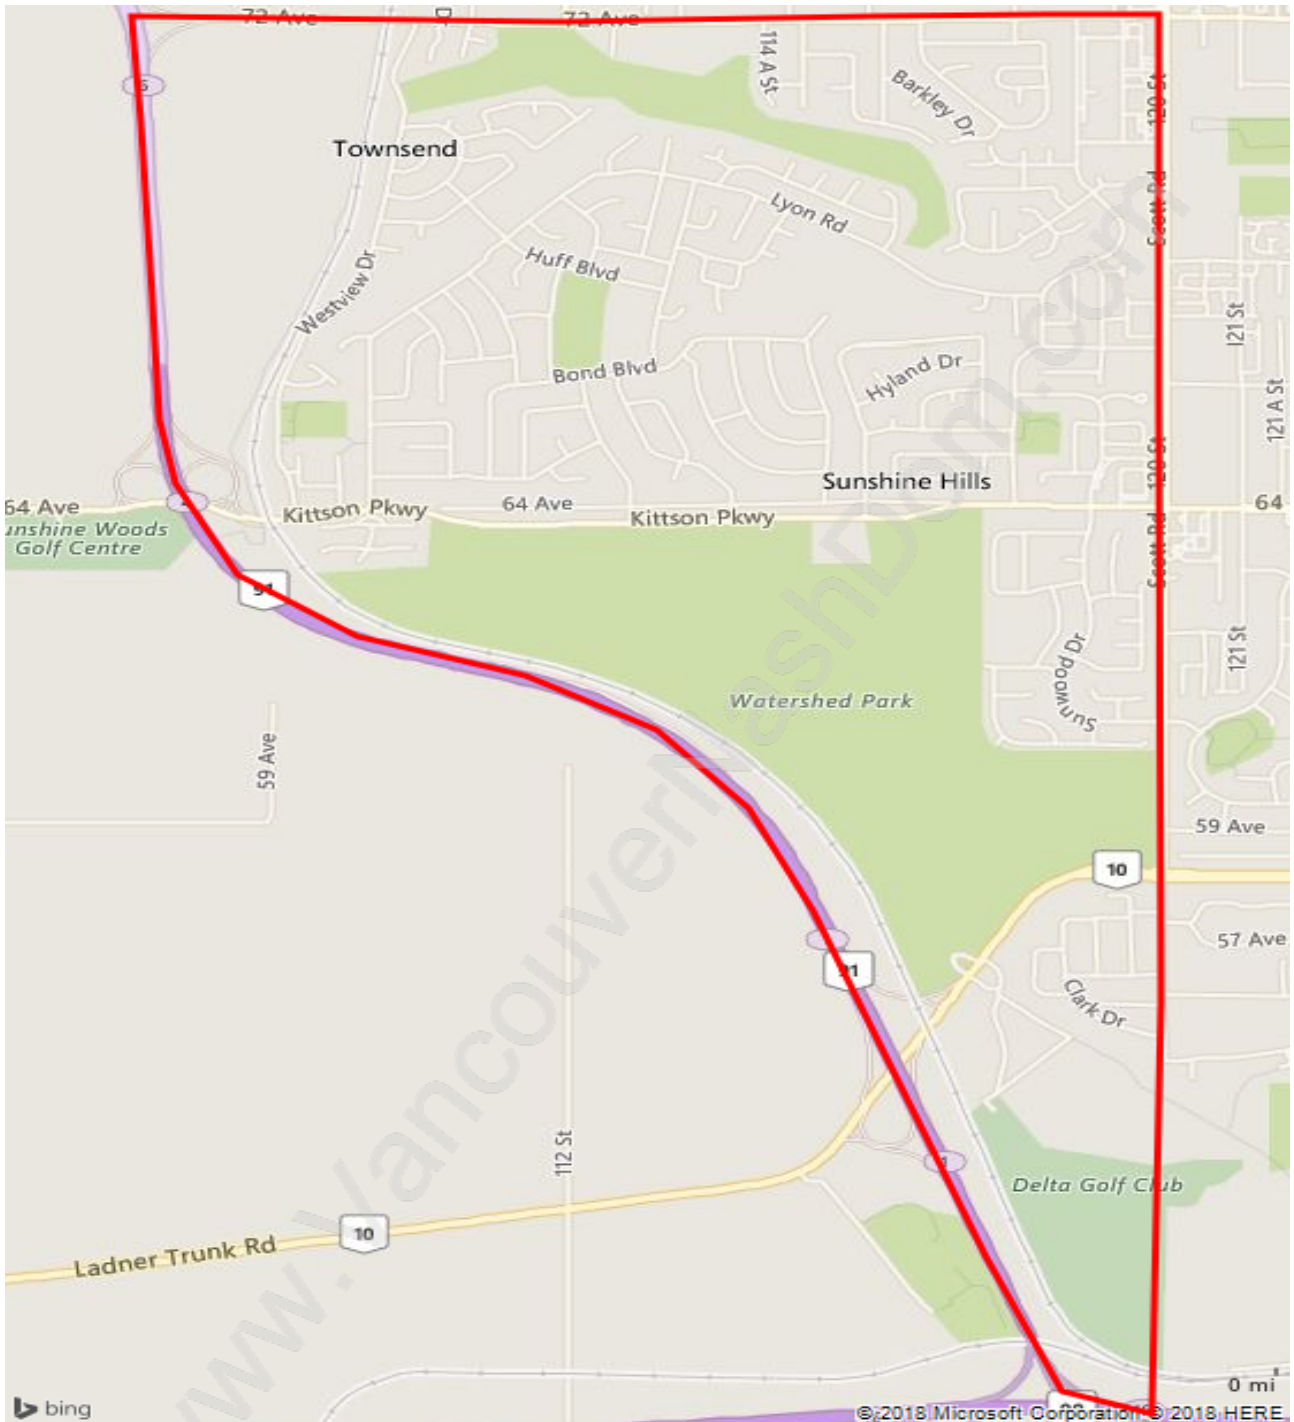

Sunshine Hills Woods

Population Trends in Sunshine Hills Woods

Population by Age in Sunshine Hills Woods

Population Age 15+ by Income Status in Sunshine Hills Woods

Total Population Age 15 - 10,079

Households by Income in Sunshine Hills Woods