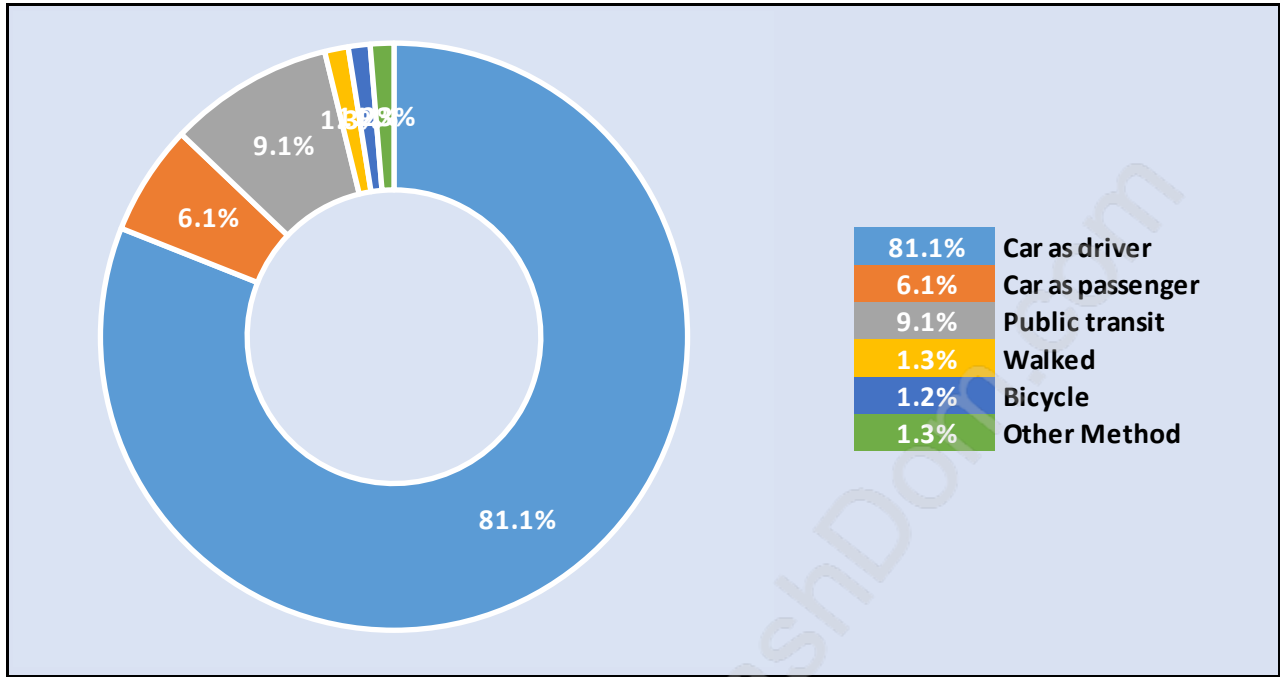

Population Age 15+ in Sunshine Hills Woods

Labour Force by Occupation in Sunshine Hills Woods

Labour Force Participation in Sunshine Hills Woods

Travel To Work in (from) Sunshine Hills Woods

Occupied Dwellings by Structure Type in Sunshine Hills Woods

Dominant Bulding Type - Houses

Private Dwellings by Period of Construction in Sunshine Hills Woods

Dominant Period of Construction - 1961-1980

Population by Religion in Sunshine Hills Woods

Population by Home Languages in Sunshine Hills Woods