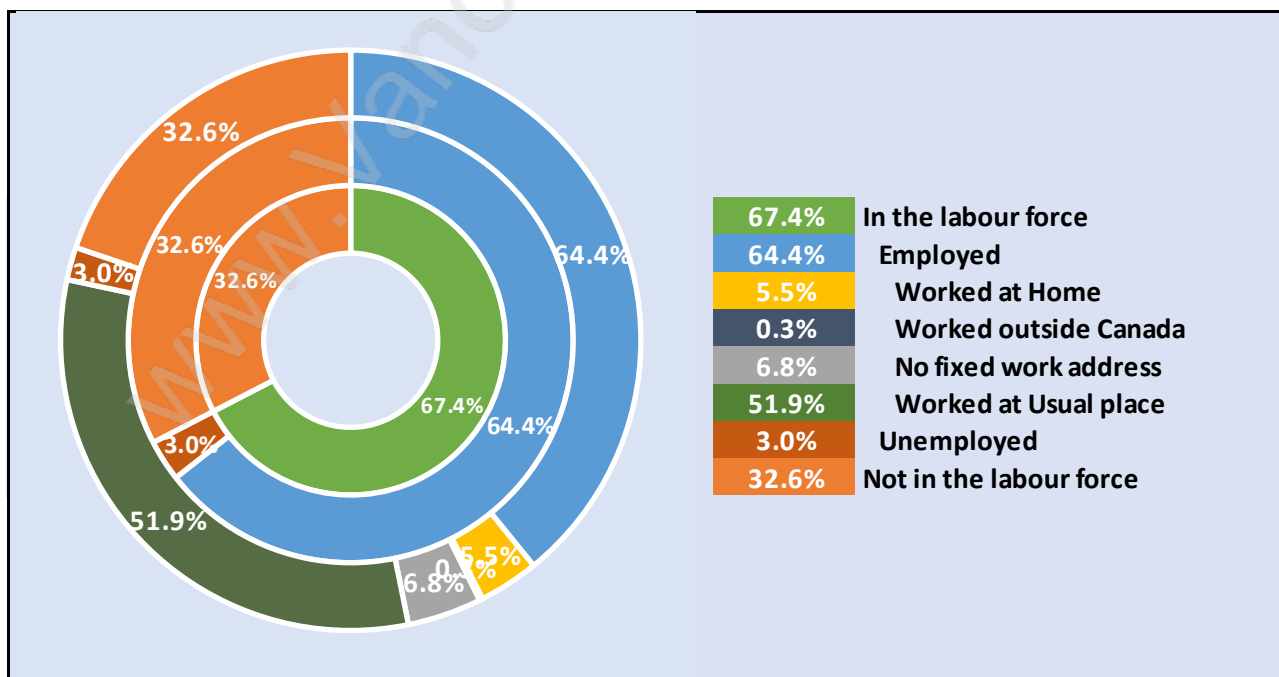

Total Number of Households - 3,806 / Average Household Income - \$142,718

Families in Sunshine Hills Woods

Average Persons per Family - 3.1

Children at Home in Sunshine Hills Woods

Total Number of Children at Home - 4,103

Family Structure in Sunshine Hills Woods

Total Number of Families - 3,350 / Average Persons per Family - 3.1

Households by Household Size in Sunshine Hills Woods

Total Number of Households - 3,806

Dwellings in Sunshine Hills Woods

Population Age 15+ in Sunshine Hills Woods

Labour Force by Occupation in Sunshine Hills Woods

Labour Force Participation in Sunshine Hills Woods

Travel To Work in (from) Sunshine Hills Woods

Occupied Dwellings by Structure Type in Sunshine Hills Woods