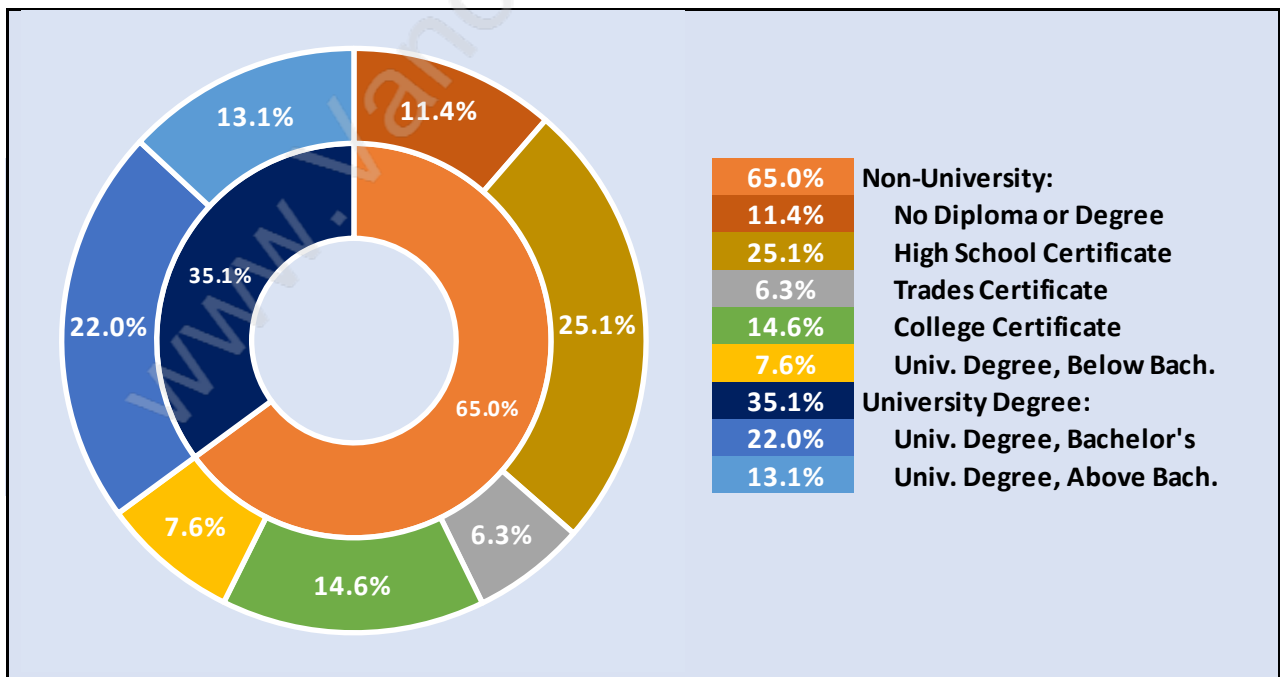

Total Number of Households - 3,806 / Average Household Income - \$142,718

Families in Sunshine Hills Woods

Average Persons per Family - 3.1

Children at Home in Sunshine Hills Woods

Total Number of Children at Home - 4,103

Family Structure in Sunshine Hills Woods

Total Number of Families - 3,350 / Average Persons per Family - 3.1

Households by Household Size in Sunshine Hills Woods

Total Number of Households - 3,806

Dwellings in Sunshine Hills Woods

Population Age 15+ in Sunshine Hills Woods

Labour Force by Occupation in Sunshine Hills Woods

Labour Force Participation in Sunshine Hills Woods

Travel To Work in (from) Sunshine Hills Woods

Occupied Dwellings by Structure Type in Sunshine Hills Woods