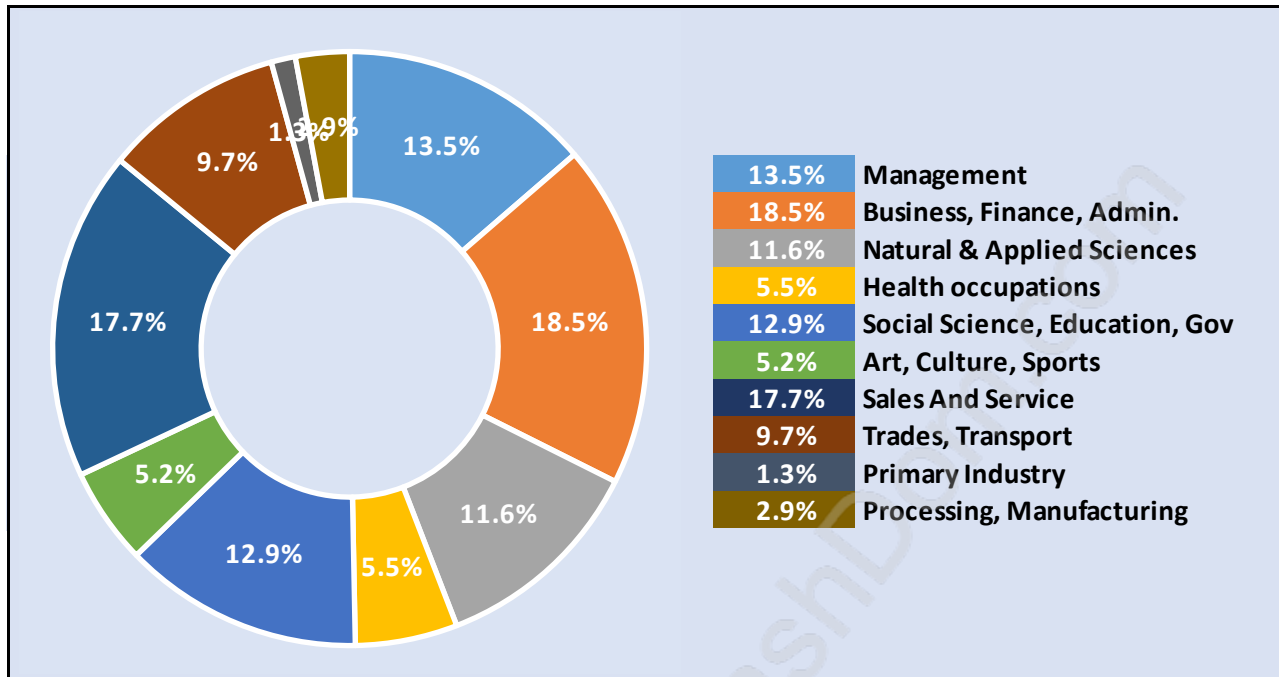

Family Structure in Sunshine Hills Woods

Total Number of Families - 3,350 / Average Persons per Family - 3.1

Households by Household Size in Sunshine Hills Woods

Total Number of Households - 3,806

Dwellings in Sunshine Hills Woods

Population Age 15+ in Sunshine Hills Woods

Labour Force by Occupation in Sunshine Hills Woods

Labour Force Participation in Sunshine Hills Woods

Travel To Work in (from) Sunshine Hills Woods

Occupied Dwellings by Structure Type in Sunshine Hills Woods