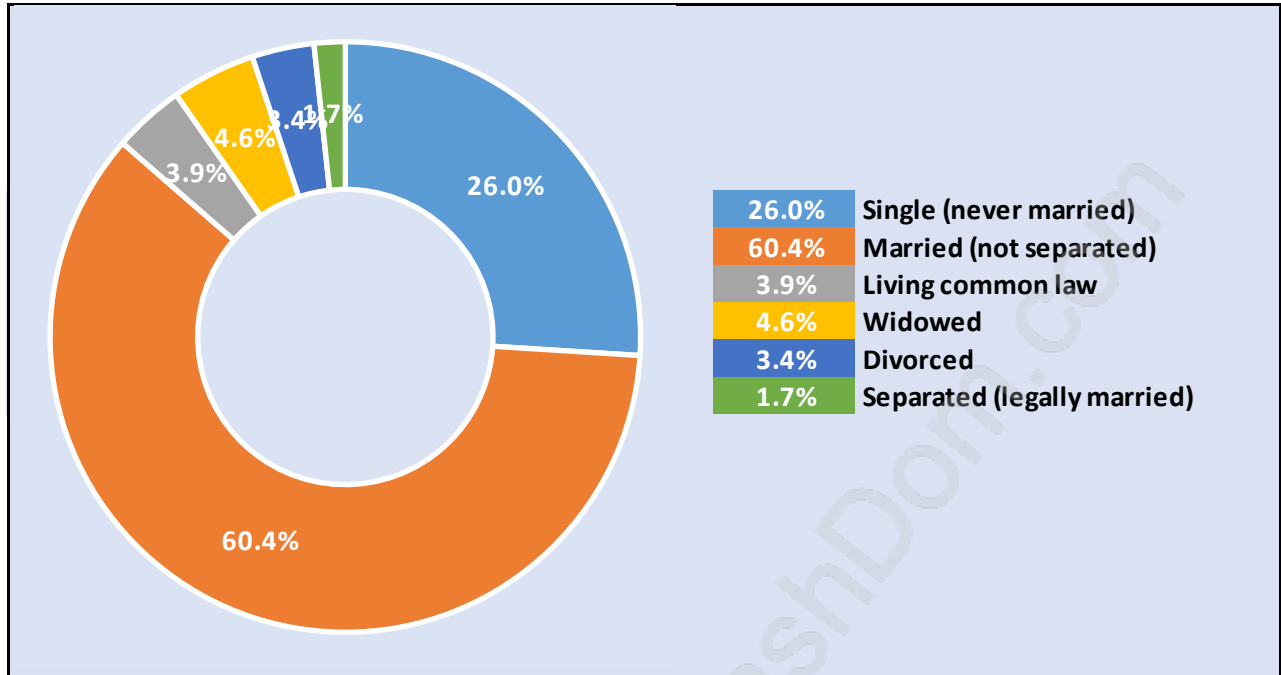

Sunshine Hills Woods

Population Trends in Sunshine Hills Woods

Population by Age in Sunshine Hills Woods

Population Age 15+ by Income Status in Sunshine Hills Woods

Total Population Age 15 - 10,079

Households by Income in Sunshine Hills Woods

Total Number of Households - 3,806 / Average Household Income - \$142,718

Families in Sunshine Hills Woods

Average Persons per Family - 3.1

Children at Home in Sunshine Hills Woods

Total Number of Children at Home - 4,103