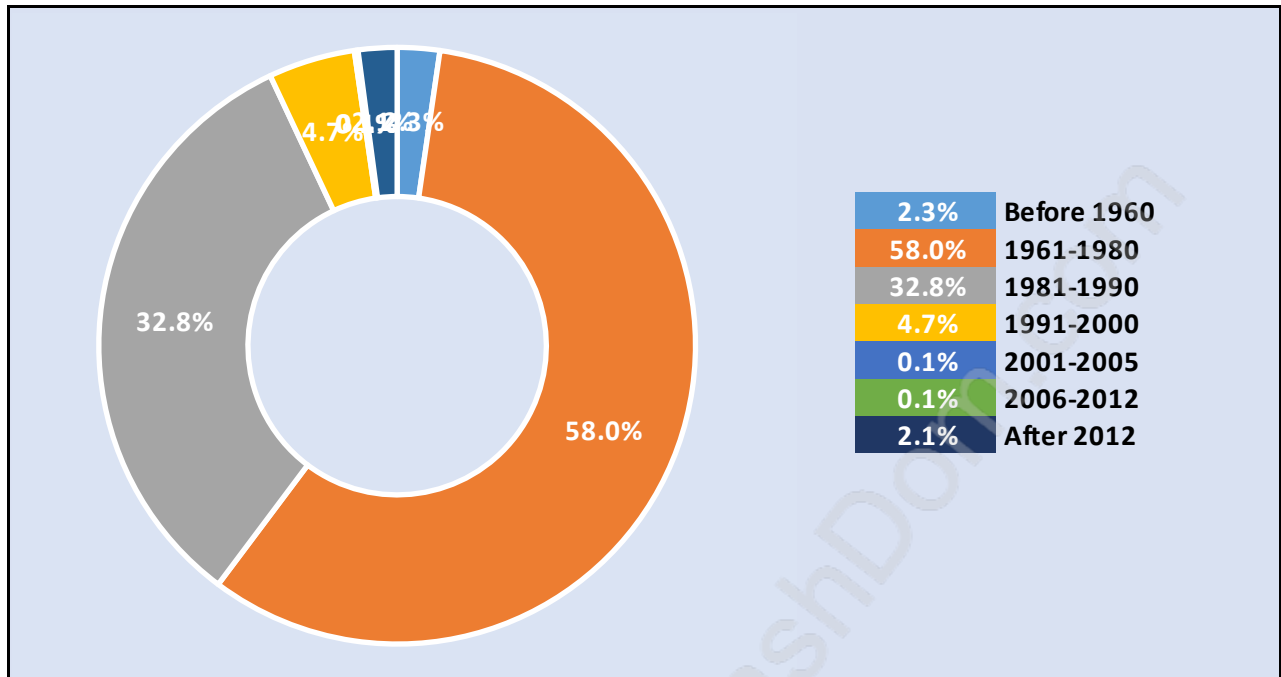

Population Age 15+ in Sunshine Hills Woods

Labour Force by Occupation in Sunshine Hills Woods

Labour Force Participation in Sunshine Hills Woods

Travel To Work in (from) Sunshine Hills Woods

Occupied Dwellings by Structure Type in Sunshine Hills Woods

Dominant Bulding Type - Houses

Private Dwellings by Period of Construction in Sunshine Hills Woods

Dominant Period of Construction - 1961-1980

Population by Religion in Sunshine Hills Woods

Population by Home Languages in Sunshine Hills Woods