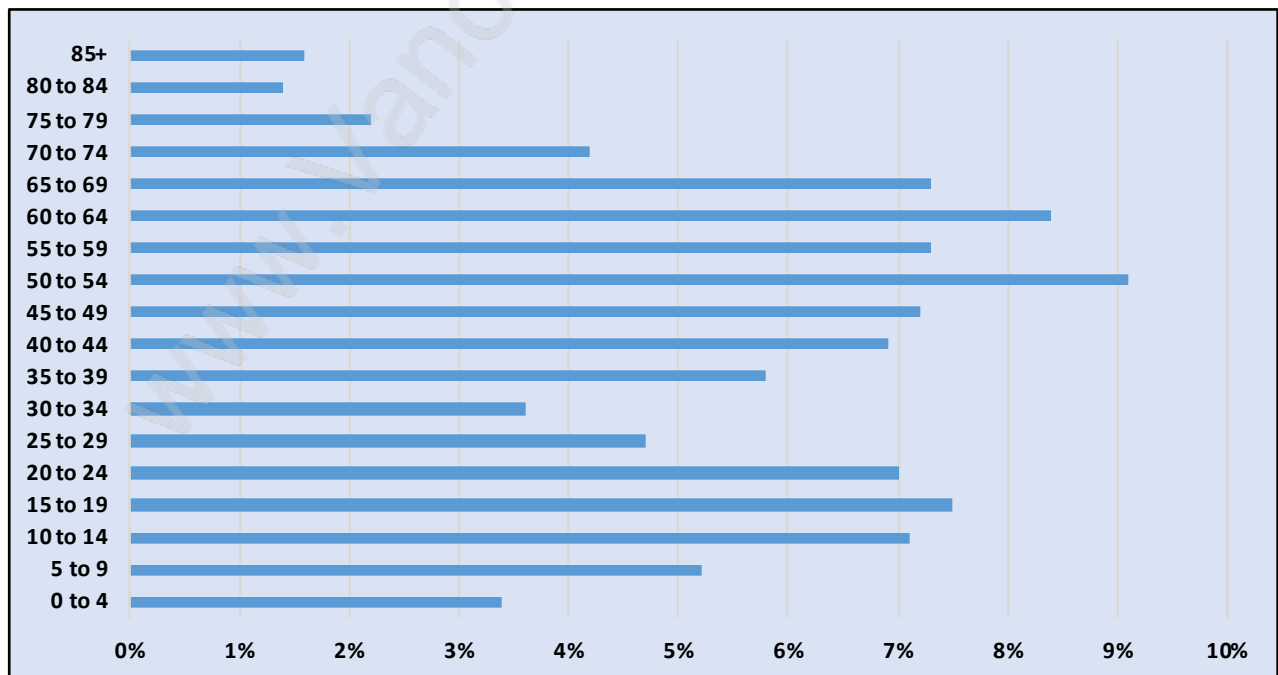

Sunshine Hills Woods

Population Trends in Sunshine Hills Woods

Population by Age in Sunshine Hills Woods

Population Age 15+ by Income Status in Sunshine Hills Woods

Total Population Age 15 - 10,079

Households by Income in Sunshine Hills Woods

Total Number of Households - 3,806 / Average Household Income - \$142,718

Families in Sunshine Hills Woods

Average Persons per Family - 3.1

Children at Home in Sunshine Hills Woods

Total Number of Children at Home - 4,103