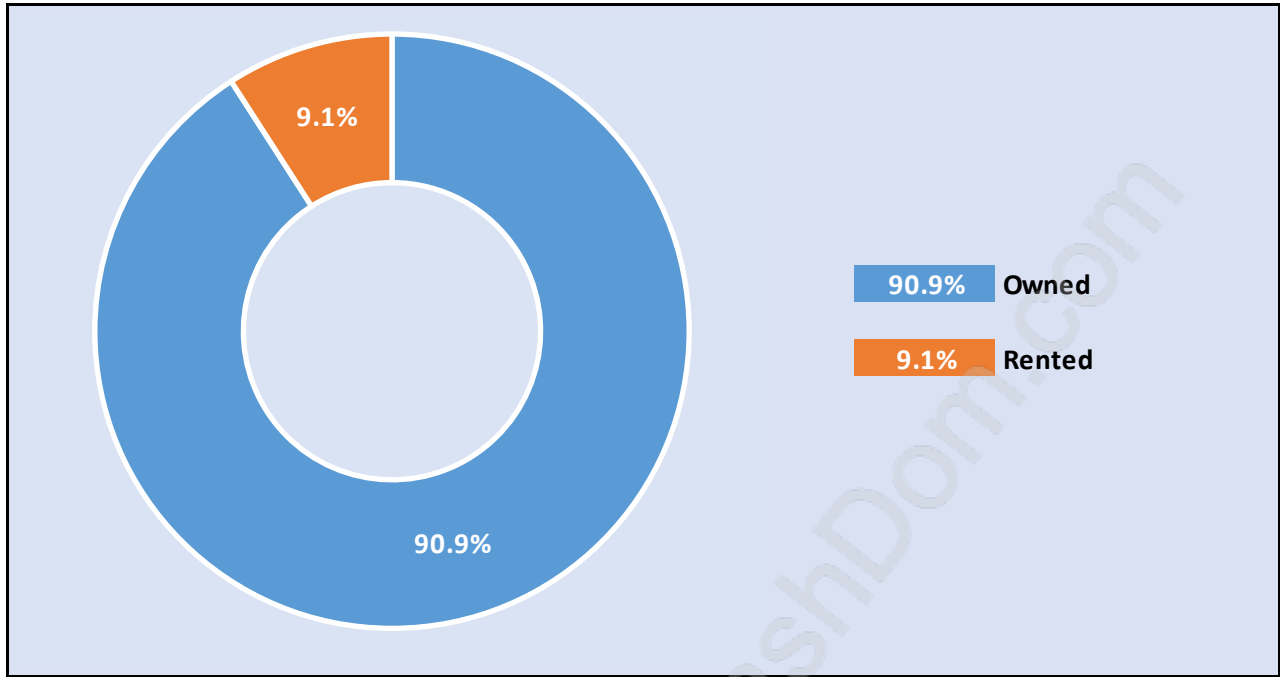

Sunshine Hills Woods

Population Trends in Sunshine Hills Woods

Population by Age in Sunshine Hills Woods

Population Age 15+ by Income Status in Sunshine Hills Woods

Total Population Age 15 - 10,079

Households by Income in Sunshine Hills Woods

Family Structure in Sunshine Hills Woods

Total Number of Families - 3,350 / Average Persons per Family - 3.1

Households by Household Size in Sunshine Hills Woods

Total Number of Households - 3,806

Dwellings in Sunshine Hills Woods

Population Age 15+ in Sunshine Hills Woods

Labour Force by Occupation in Sunshine Hills Woods

Labour Force Participation in Sunshine Hills Woods

Travel To Work in (from) Sunshine Hills Woods

Occupied Dwellings by Structure Type in Sunshine Hills Woods