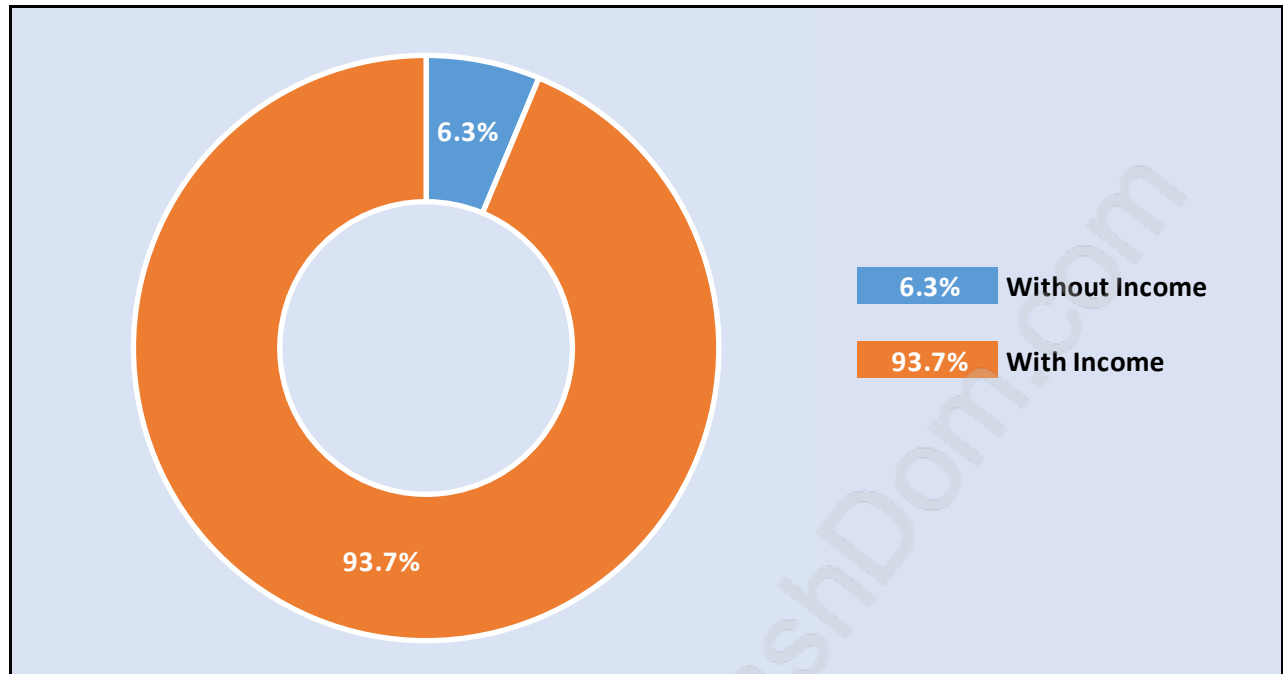

Sunshine Hills Woods

Population Trends in Sunshine Hills Woods

Population by Age in Sunshine Hills Woods

Population Age 15+ by Income Status in Sunshine Hills Woods

Total Population Age 15 - 10,079

Households by Income in Sunshine Hills Woods

Total Number of Households - 3,806 / Average Household Income - \$142,718

Families in Sunshine Hills Woods

Average Persons per Family - 3.1

Children at Home in Sunshine Hills Woods

Total Number of Children at Home - 4,103