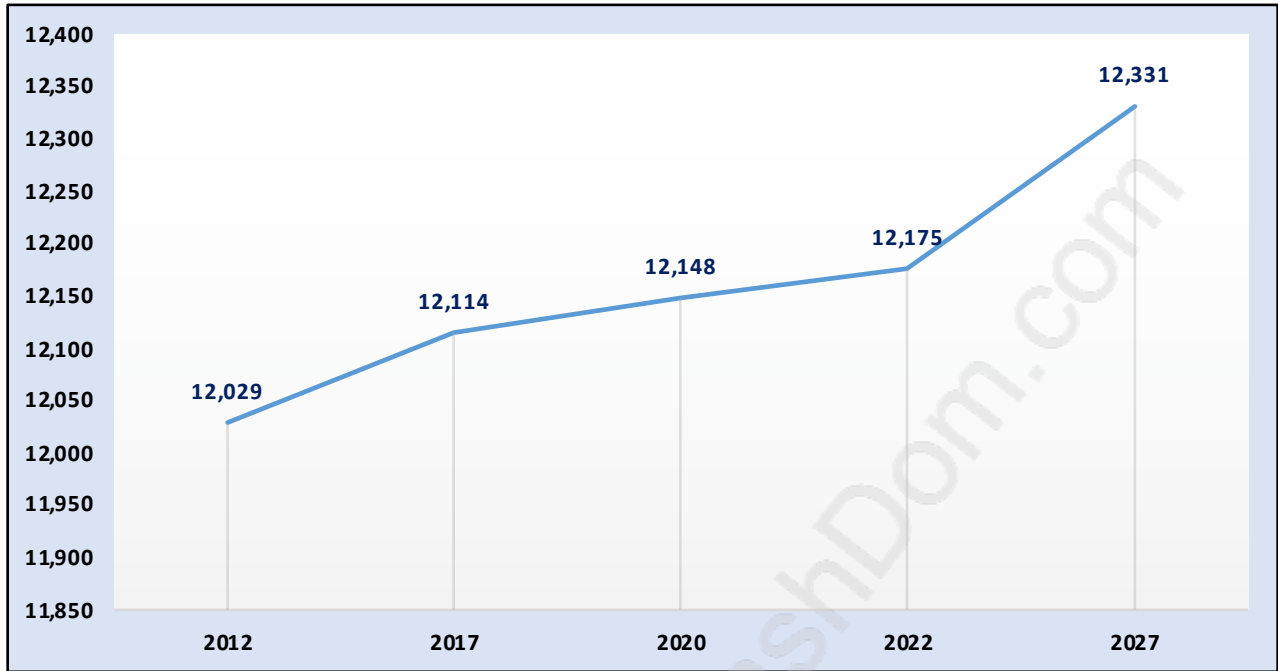

Sunshine Hills Woods

Population Trends in Sunshine Hills Woods

Population by Age in Sunshine Hills Woods

Population Age 15+ by Income Status in Sunshine Hills Woods

Total Population Age 15 - 10,079

Households by Income in Sunshine Hills Woods