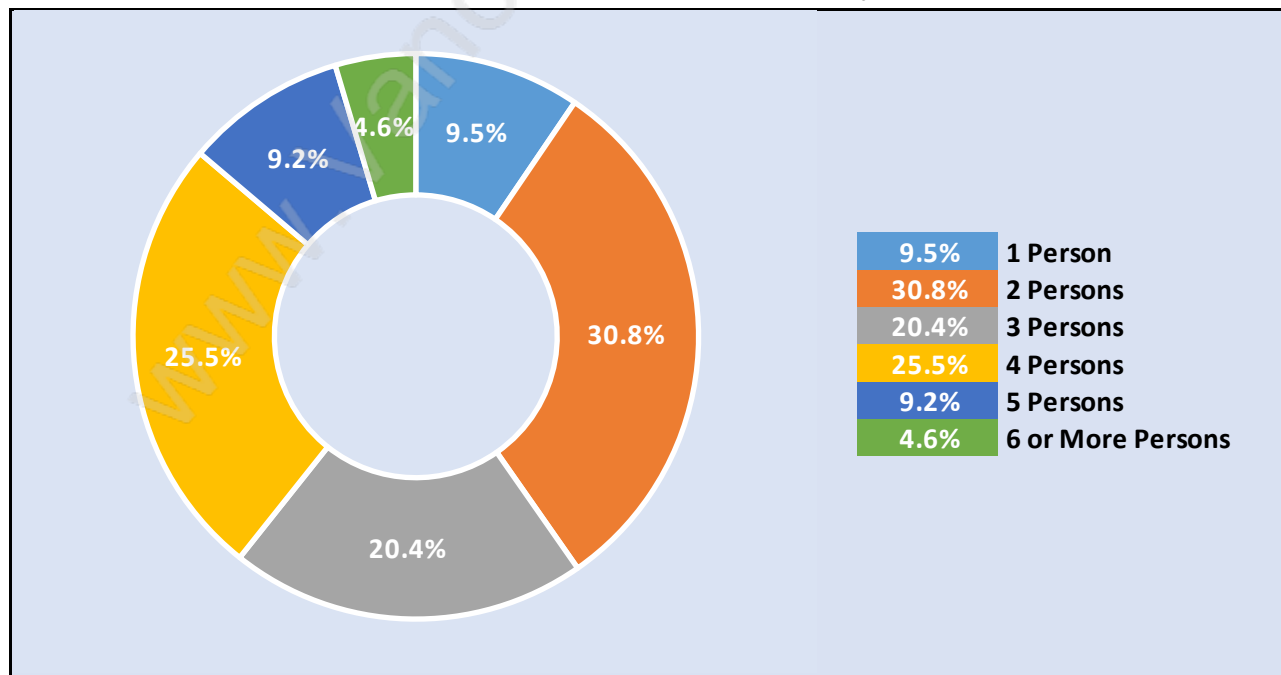

Sunshine Hills Woods

Population Trends in Sunshine Hills Woods

Population by Age in Sunshine Hills Woods

Population Age 15+ by Income Status in Sunshine Hills Woods

Total Population Age 15 - 10,079

Households by Income in Sunshine Hills Woods

Total Number of Households - 3,806 / Average Household Income - \$142,718

Families in Sunshine Hills Woods

Average Persons per Family - 3.1

Children at Home in Sunshine Hills Woods

Total Number of Children at Home - 4,103

Family Structure in Sunshine Hills Woods

Total Number of Families - 3,350 / Average Persons per Family - 3.1

Households by Household Size in Sunshine Hills Woods

Total Number of Households - 3,806

Dwellings in Sunshine Hills Woods