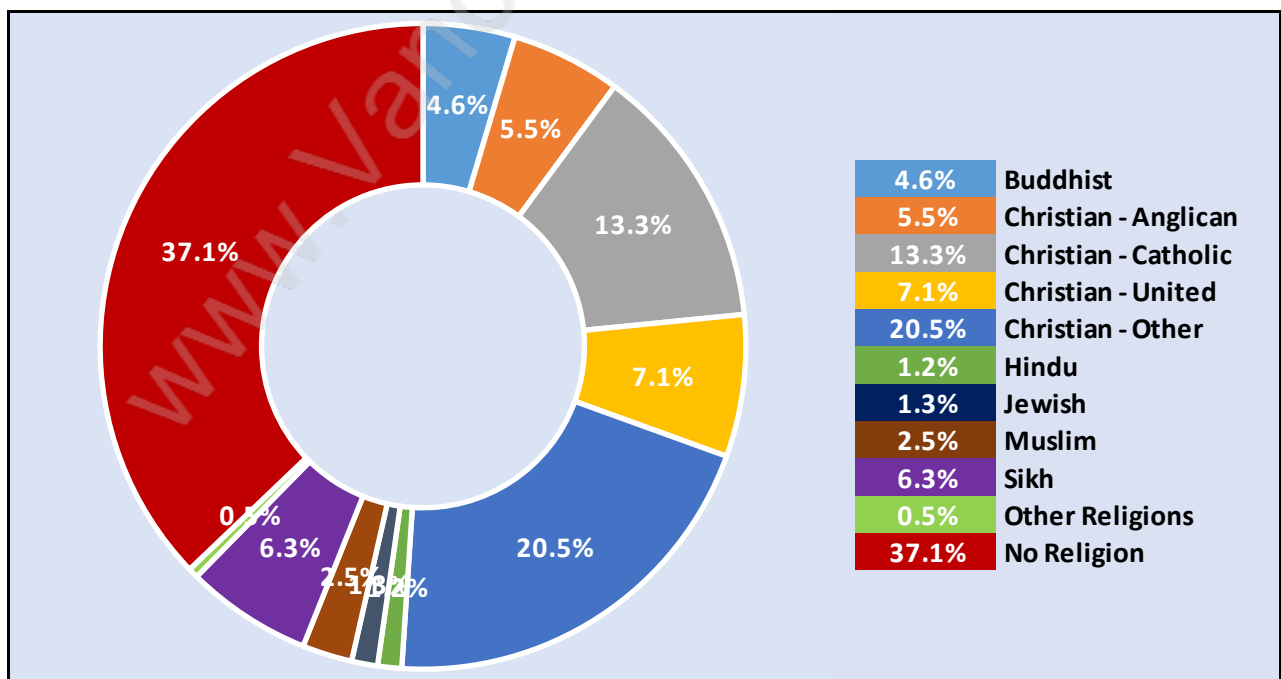

Population Age 15+ in Sunshine Hills Woods

Labour Force by Occupation in Sunshine Hills Woods

Labour Force Participation in Sunshine Hills Woods

Travel To Work in (from) Sunshine Hills Woods

Occupied Dwellings by Structure Type in Sunshine Hills Woods

Dominant Bulding Type - Houses

Private Dwellings by Period of Construction in Sunshine Hills Woods

Dominant Period of Construction - 1961-1980

Population by Religion in Sunshine Hills Woods

Population by Home Languages in Sunshine Hills Woods