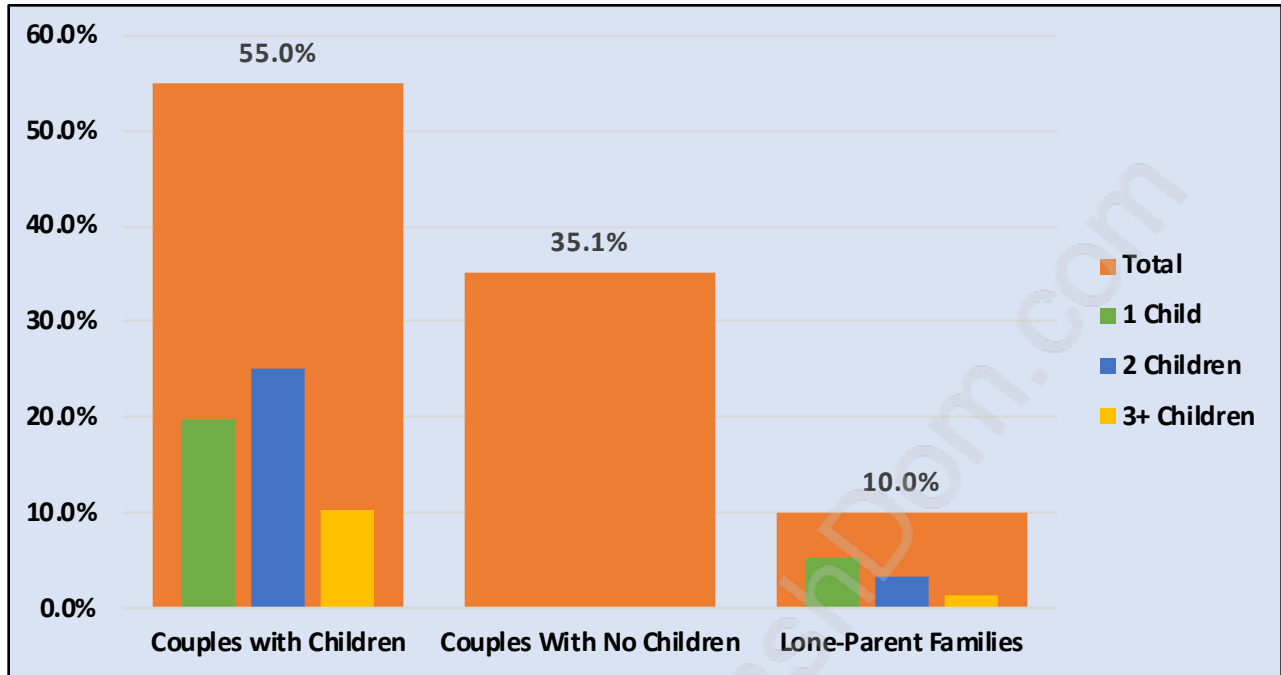

Sunshine Hills Woods

Population Trends in Sunshine Hills Woods

Population by Age in Sunshine Hills Woods

Population Age 15+ by Income Status in Sunshine Hills Woods

Total Population Age 15 - 10,079

Households by Income in Sunshine Hills Woods

Total Number of Households - 3,806 / Average Household Income - \$142,718

Families in Sunshine Hills Woods

Average Persons per Family - 3.1

Children at Home in Sunshine Hills Woods

Total Number of Children at Home - 4,103

Family Structure in Sunshine Hills Woods

Total Number of Families - 3,350 / Average Persons per Family - 3.1

Households by Household Size in Sunshine Hills Woods

Total Number of Households - 3,806

Dwellings in Sunshine Hills Woods