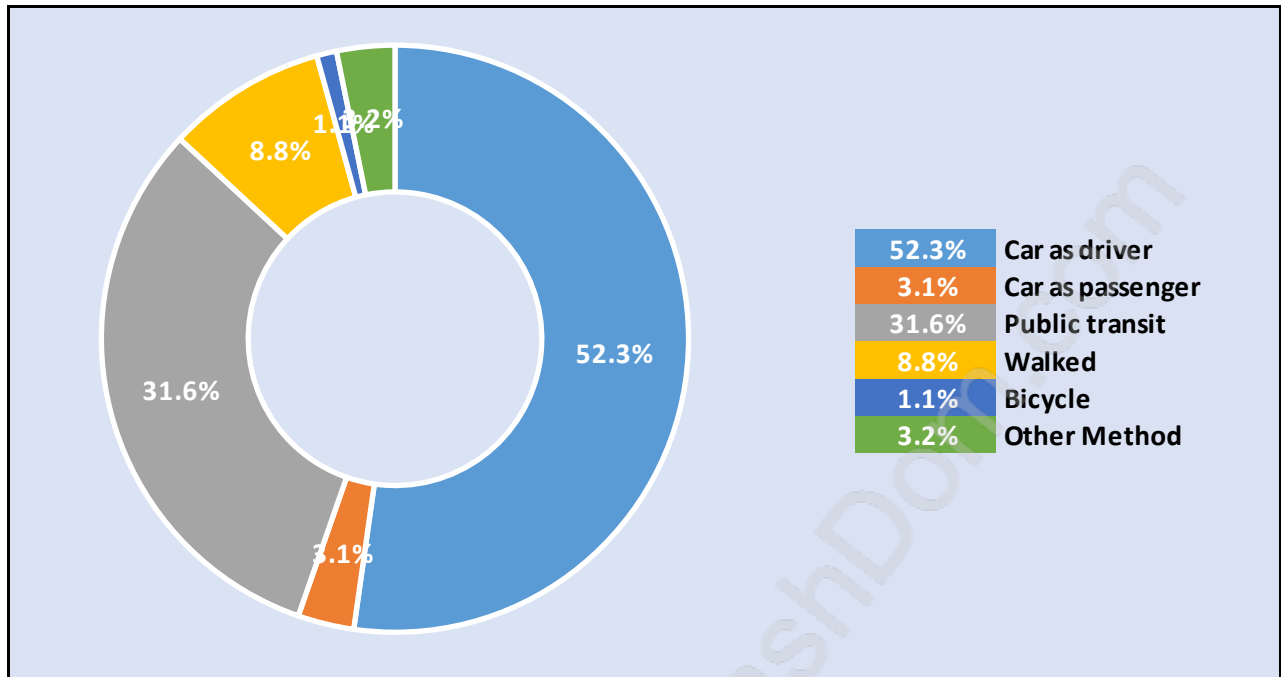

Travel To Work in (from) Supperton