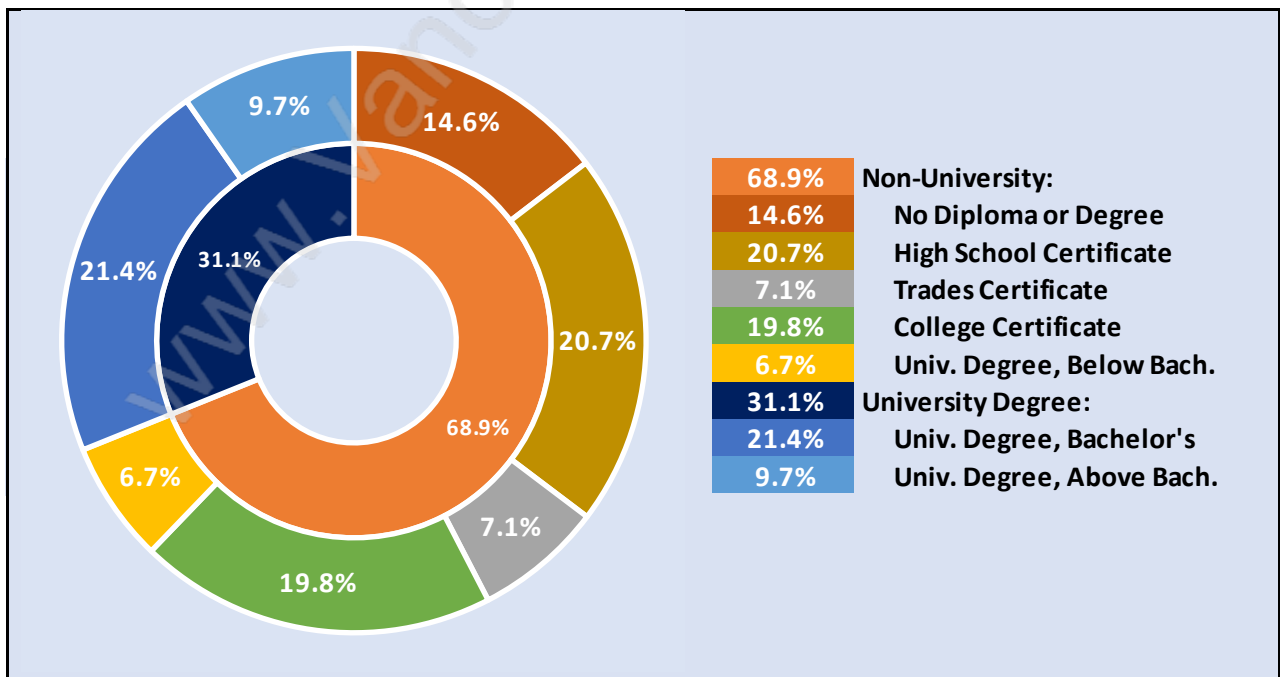

## Population Age 15+ in Supperton