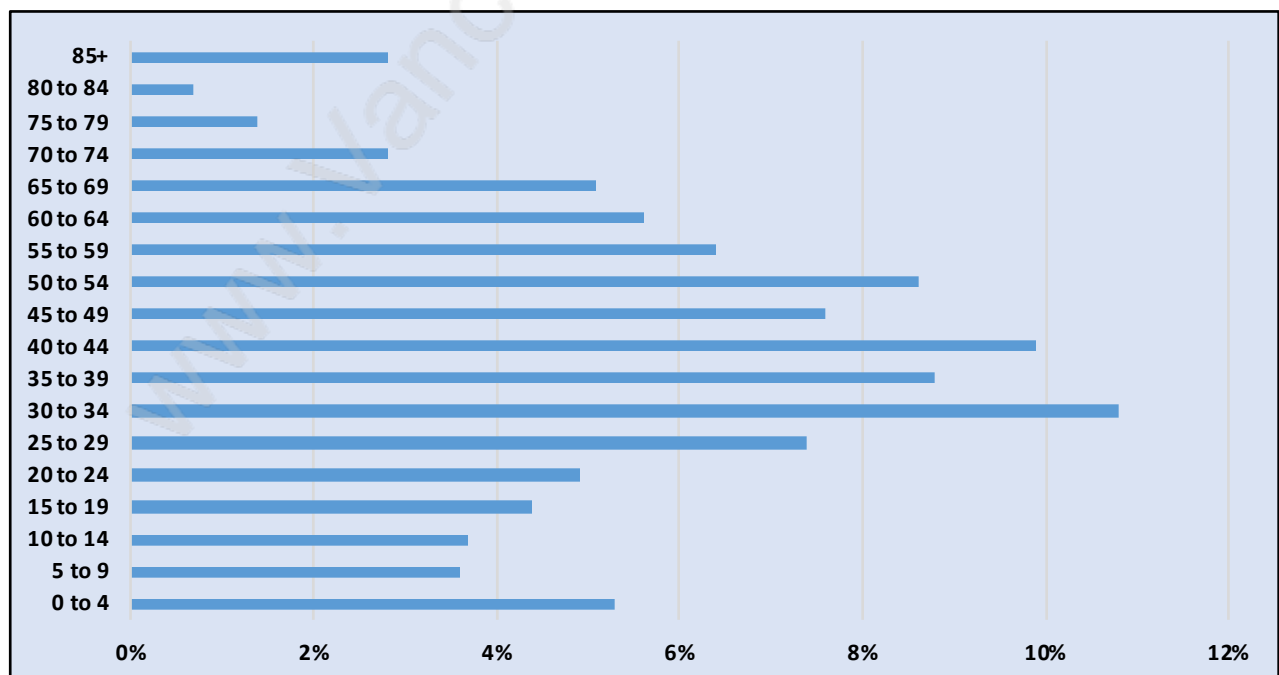

## Population Trends in Supperton

## Population Age 15+ by Income Status in Supperon

Total Population Age 15 - 4,091