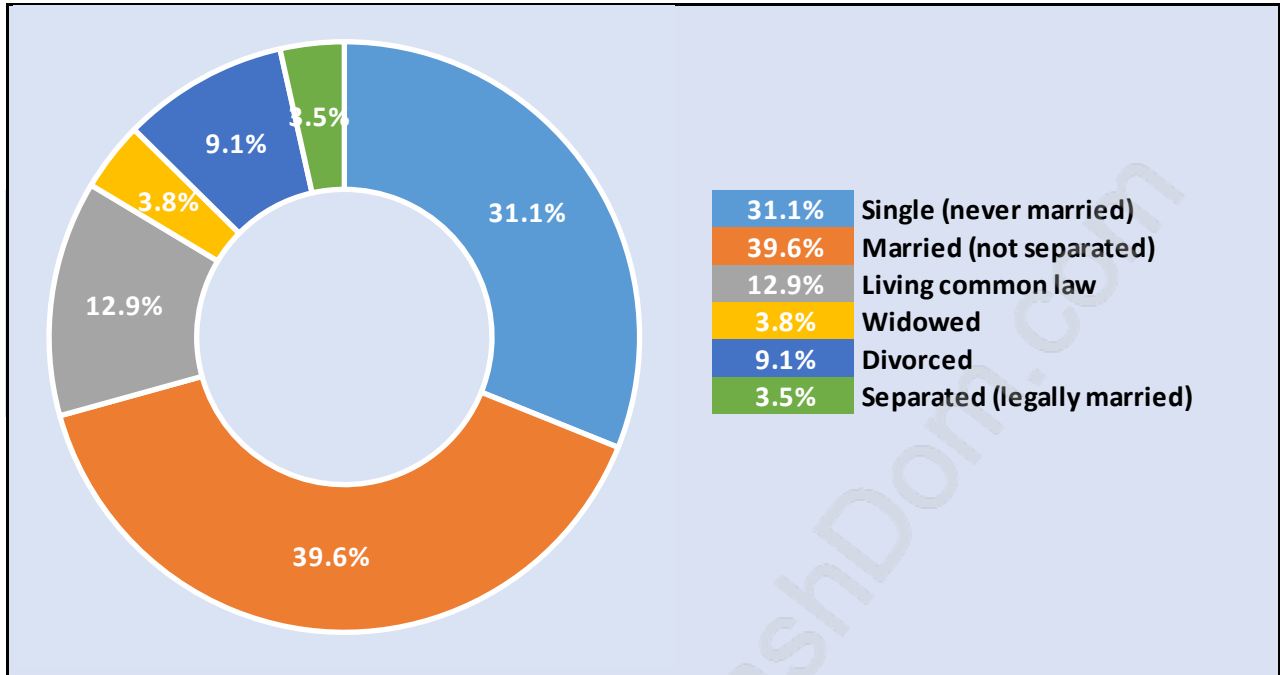

Families in Supperton

Average Persons per Family - 2.7