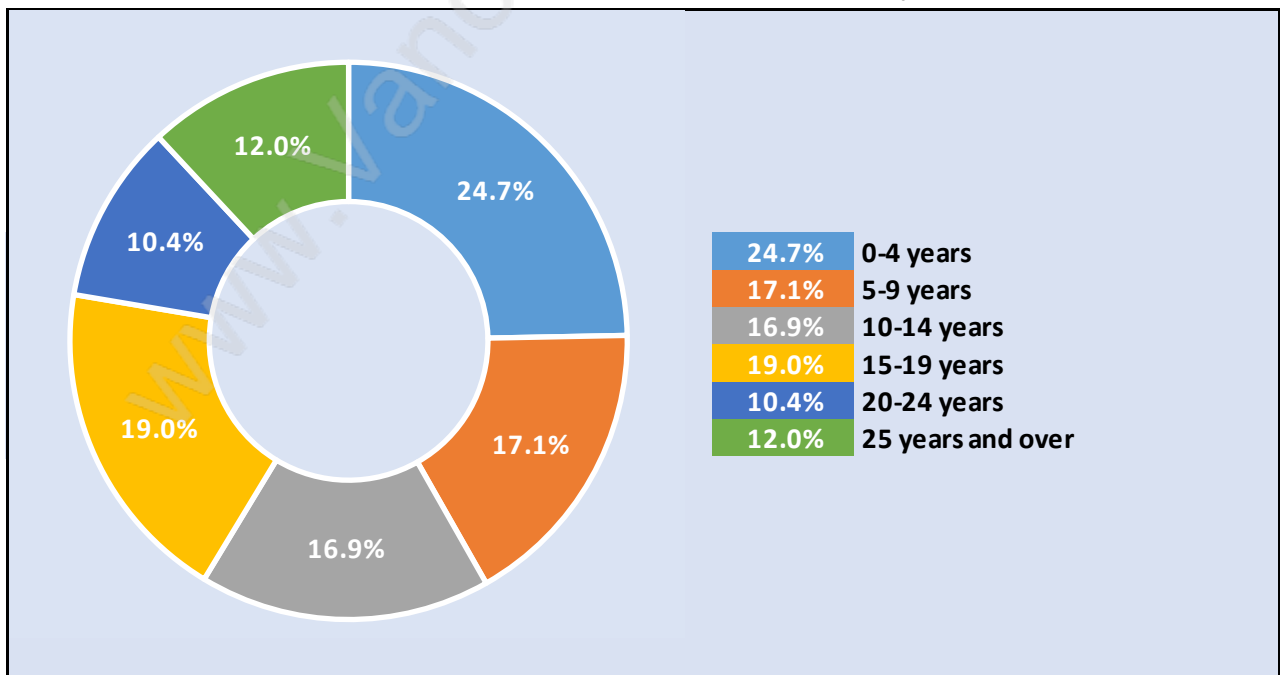

Children at Home in Supperton

Total Number of Children at Home - 1,035