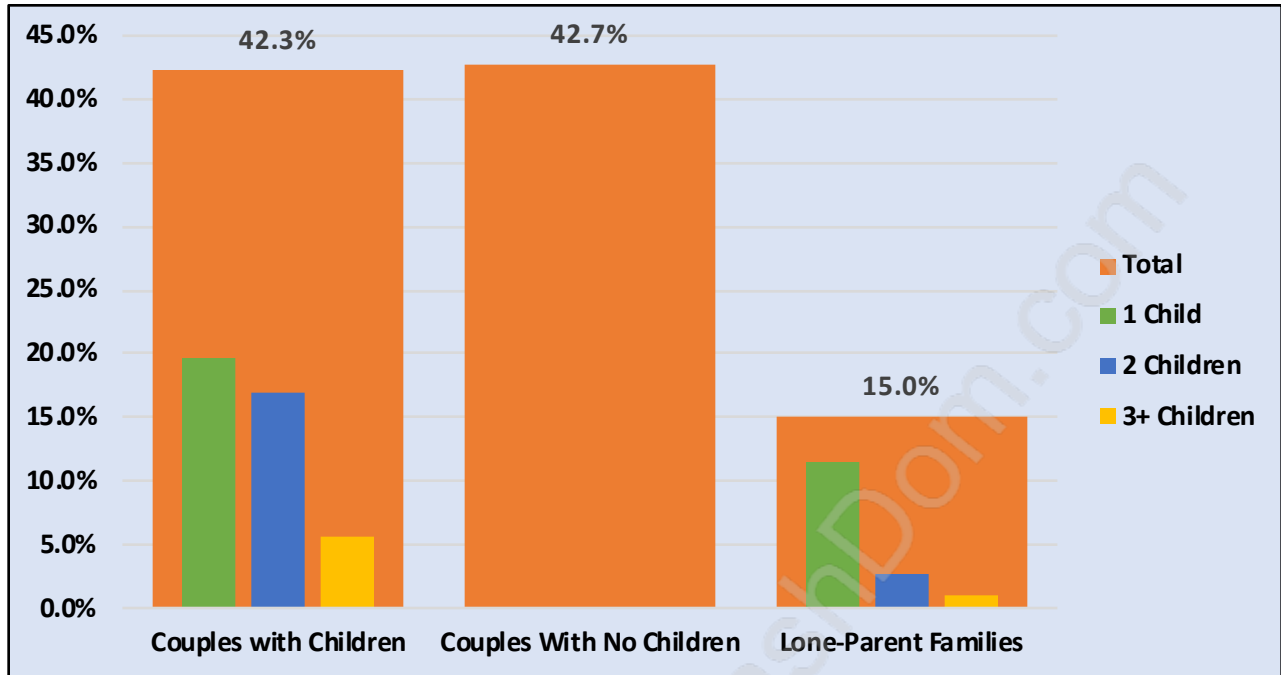

Family Structure in Supperton

Total Number of Families - 1,169 / Average Persons per Family - 2.7