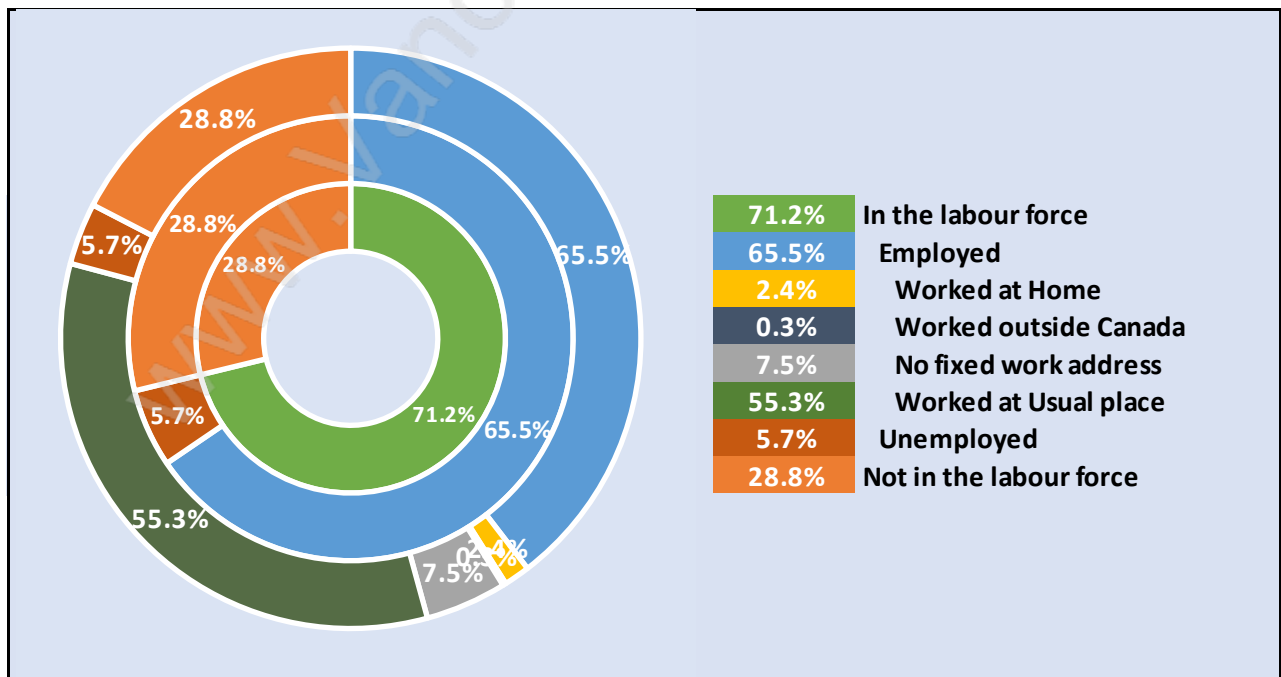

Labour Force Participation in Supperton