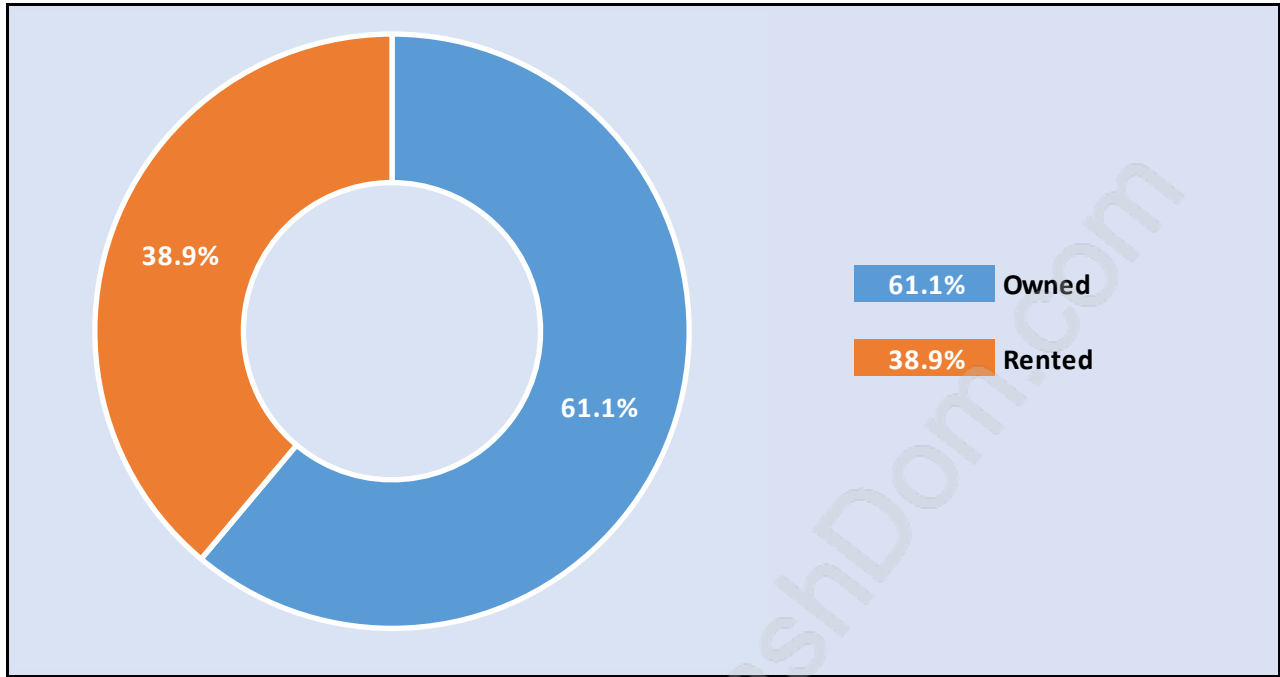

Dwellings in Supperton