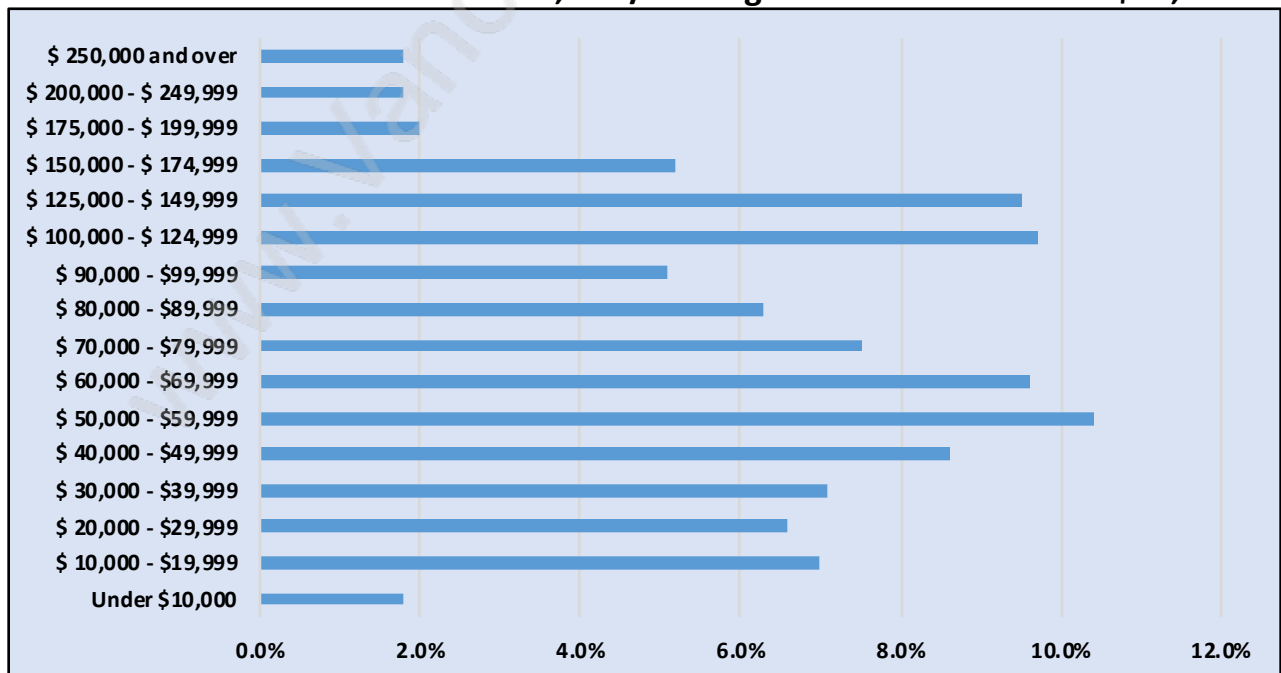

Households by Income in Supperon

Total Number of Households - 2,168 / Average Household Income - $83,698