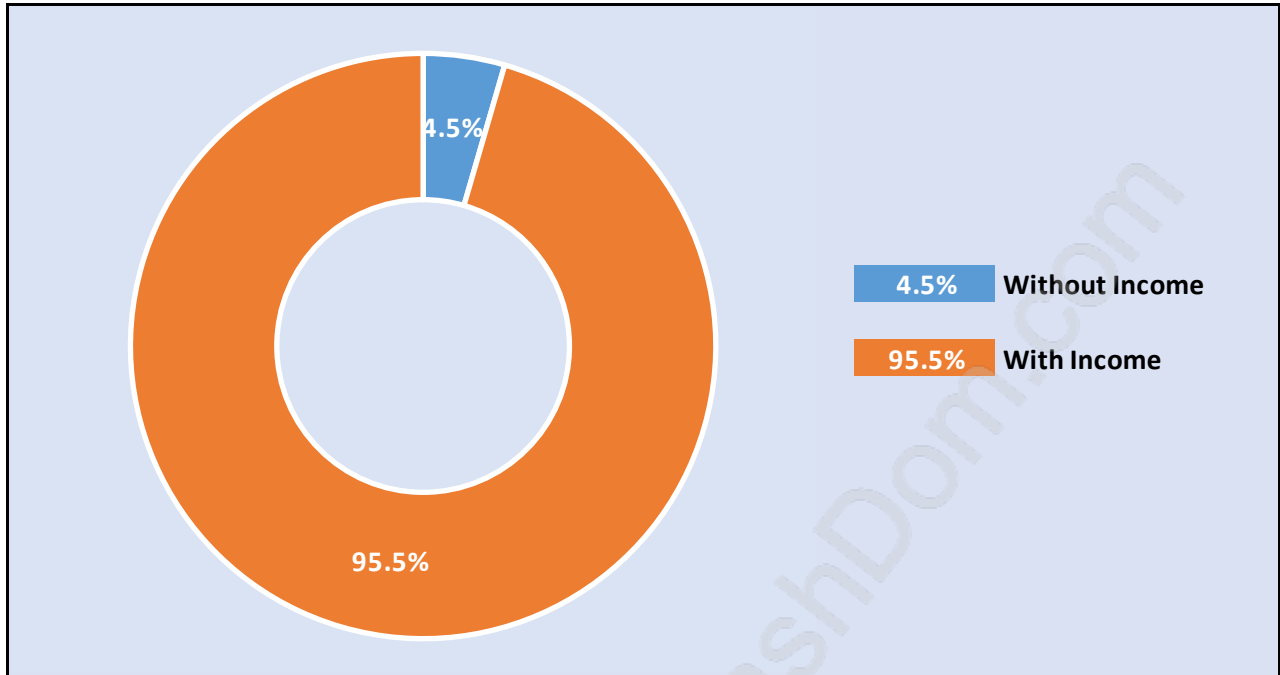

## Population Trends in Supperton

## Population by Age in Supperton

## Population Age 15+ by Income Status in Supperon

Total Population Age 15 - 4,091