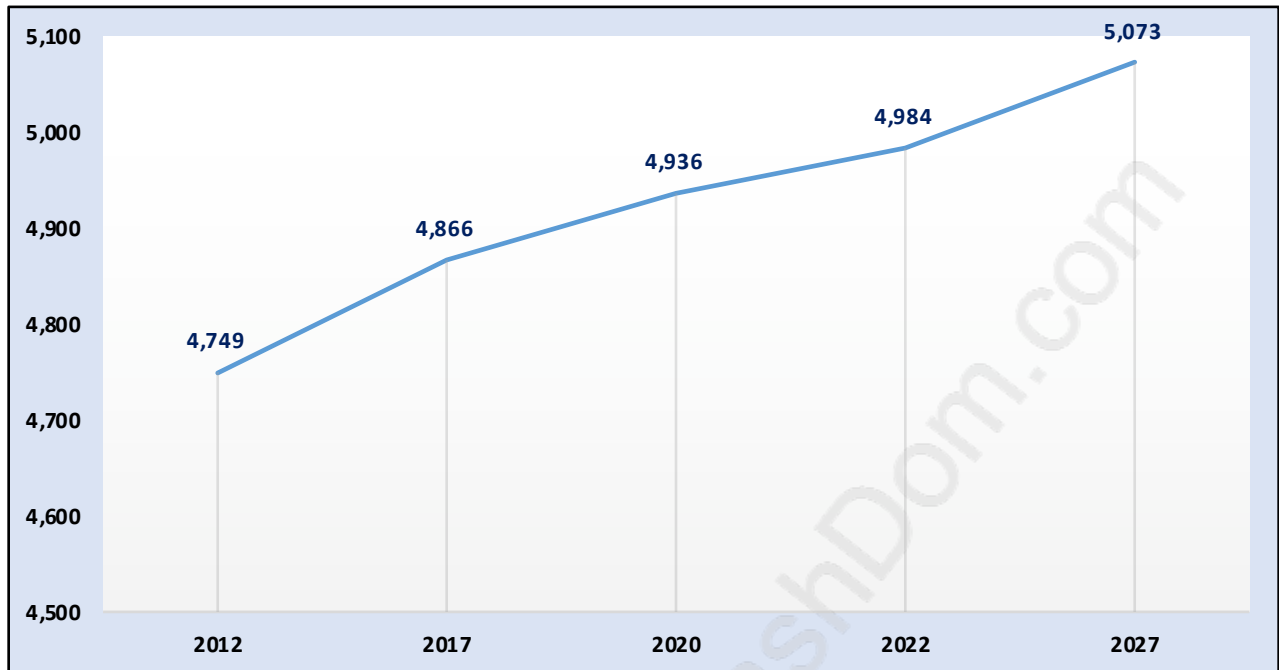

## Population Trends in Supperton

## Population Age 15+ by Income Status in Supperon

Total Population Age 15 - 4,091

### Dominant Period of Construction - Before 1960