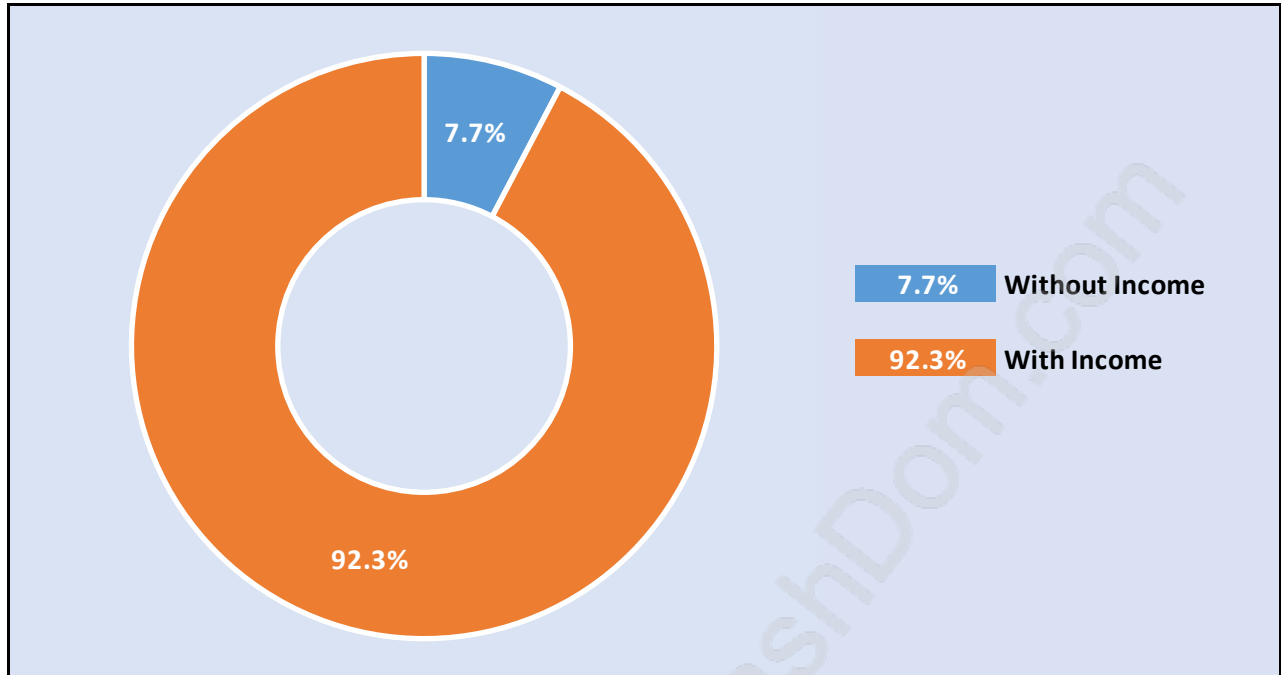

Surrey

Population Trends in Surrey

Population by Age in Surrey

Population Age 15+ by Income Status in Surrey

Total Population Age 15 - 210,597

Households by Income in Surrey

Total Number of Households - 73,425 / Average Household Income - \$100,088

Families in Surrey

Average Persons per Family - 3.8

Children at Home in Surrey

Total Number of Children at Home - 93,937

Family Structure in Surrey

Total Number of Families - 59,664 / Average Persons per Family - 3.8