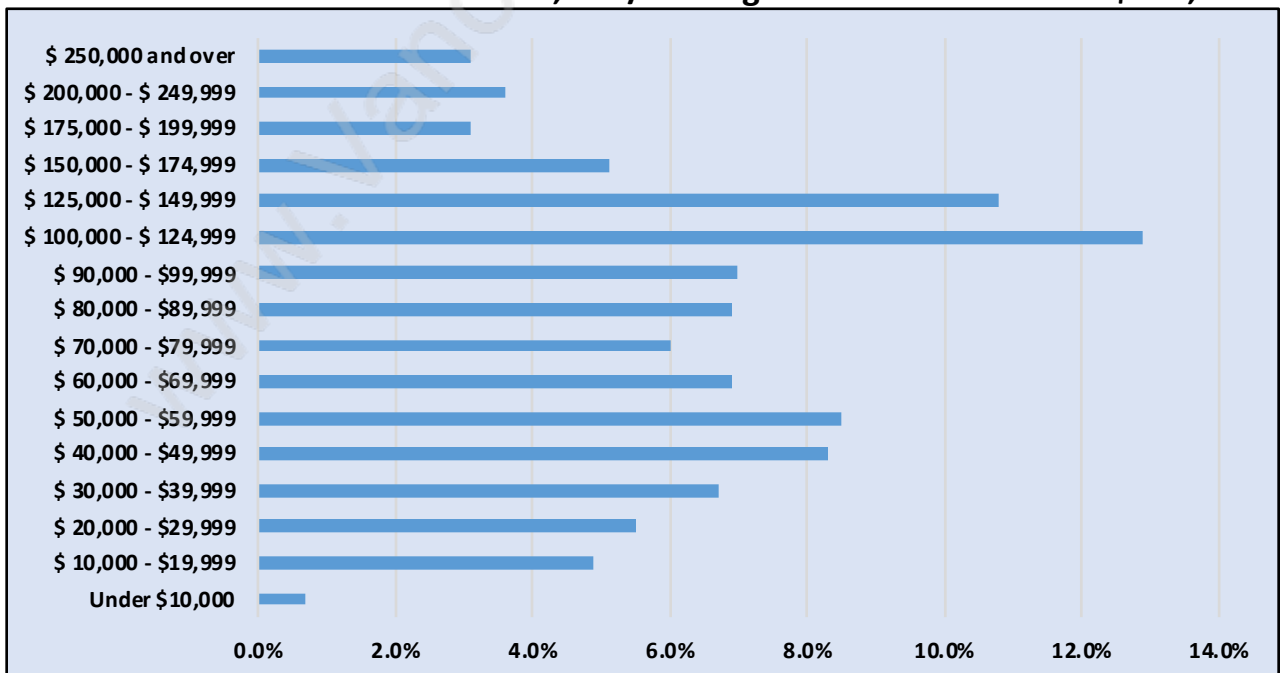

Surrey

Population Trends in Surrey

Population by Age in Surrey

Population Age 15+ by Income Status in Surrey

Total Population Age 15 - 210,597

Households by Income in Surrey

Total Number of Households - 73,425 / Average Household Income - \$100,088

Families in Surrey

Average Persons per Family - 3.8

Children at Home in Surrey

Total Number of Children at Home - 93,937

Family Structure in Surrey

Total Number of Families - 59,664 / Average Persons per Family - 3.8