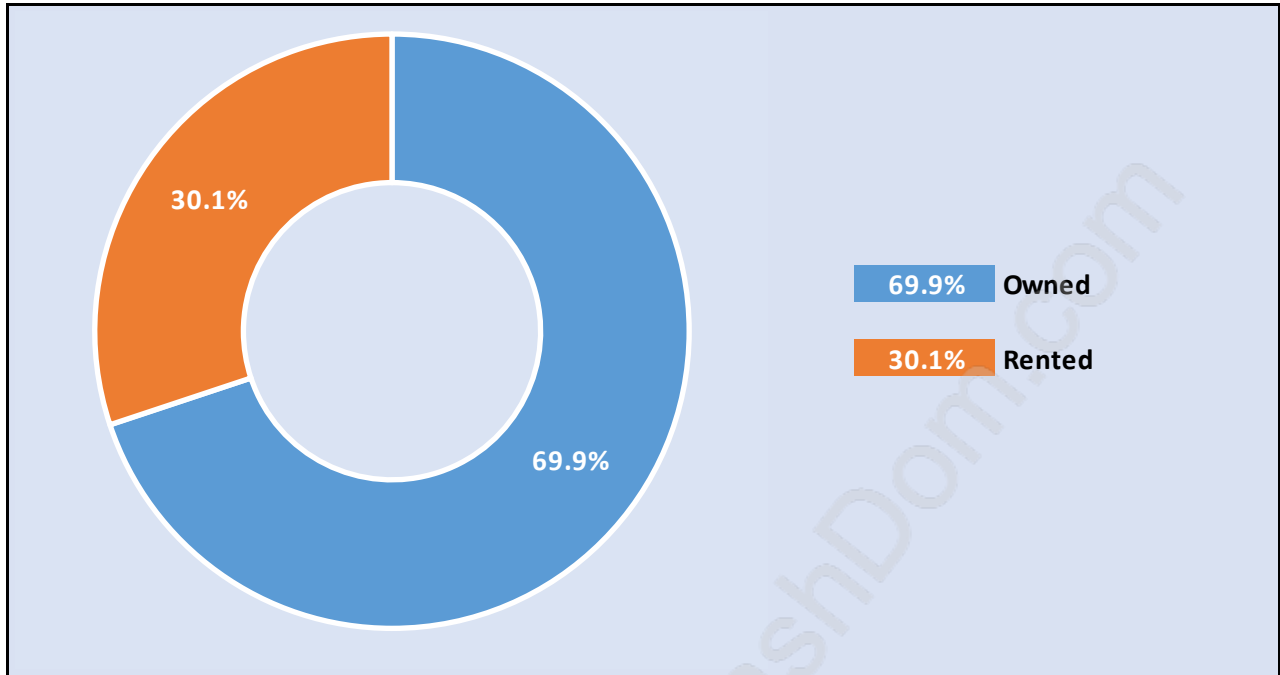

Surrey

Population Trends in Surrey

Population by Age in Surrey

Population Age 15+ by Income Status in Surrey

Total Population Age 15 - 210,597

Households by Income in Surrey

Total Number of Households - 73,425 / Average Household Income - \$100,088

Families in Surrey

Average Persons per Family - 3.8

Children at Home in Surrey

Total Number of Children at Home - 93,937

Family Structure in Surrey

Total Number of Families - 59,664 / Average Persons per Family - 3.8

Households by Household Size in Surrey

Total Number of Households - 73,425

Dwellings in Surrey

Population Age 15+ in Surrey

Labour Force by Occupation in Surrey

Labour Force Participation in Surrey

Travel To Work in (from) Surrey