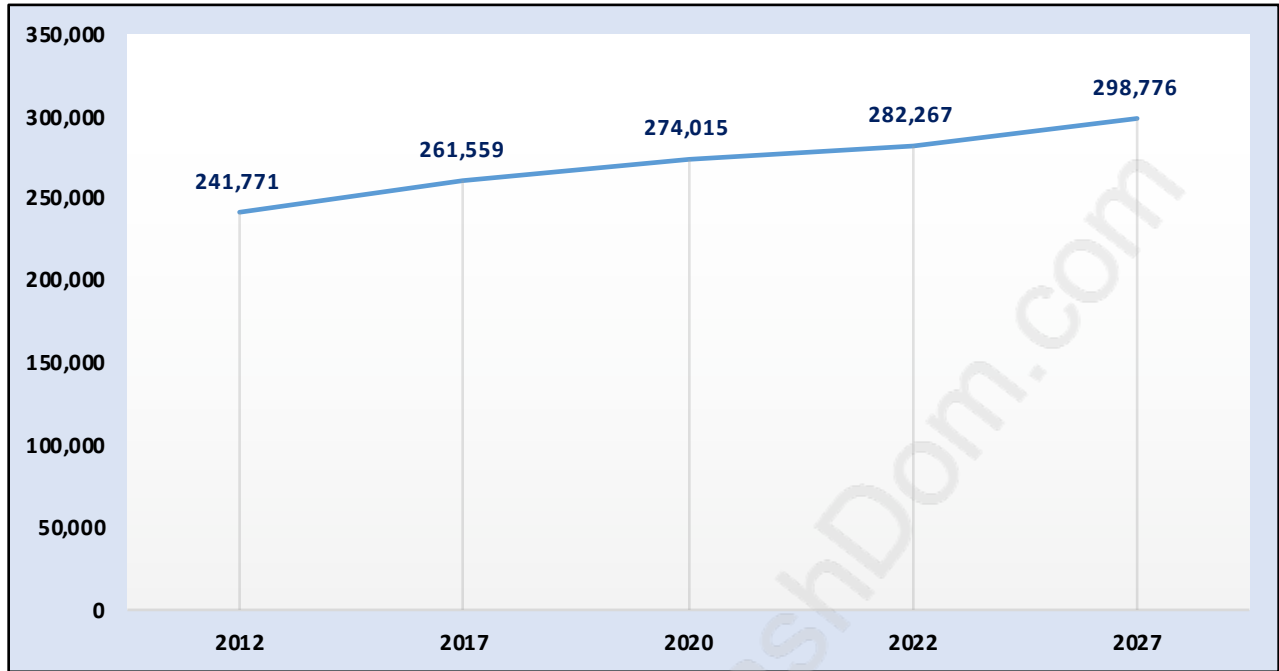

Surrey

Population Trends in Surrey

Population by Age in Surrey

Population Age 15+ by Income Status in Surrey

Total Population Age 15 - 210,597

Households by Income in Surrey

Total Number of Households - 73,425 / Average Household Income - \$100,088

Families in Surrey

Average Persons per Family - 3.8

Children at Home in Surrey

Total Number of Children at Home - 93,937

Family Structure in Surrey

Total Number of Families - 59,664 / Average Persons per Family - 3.8