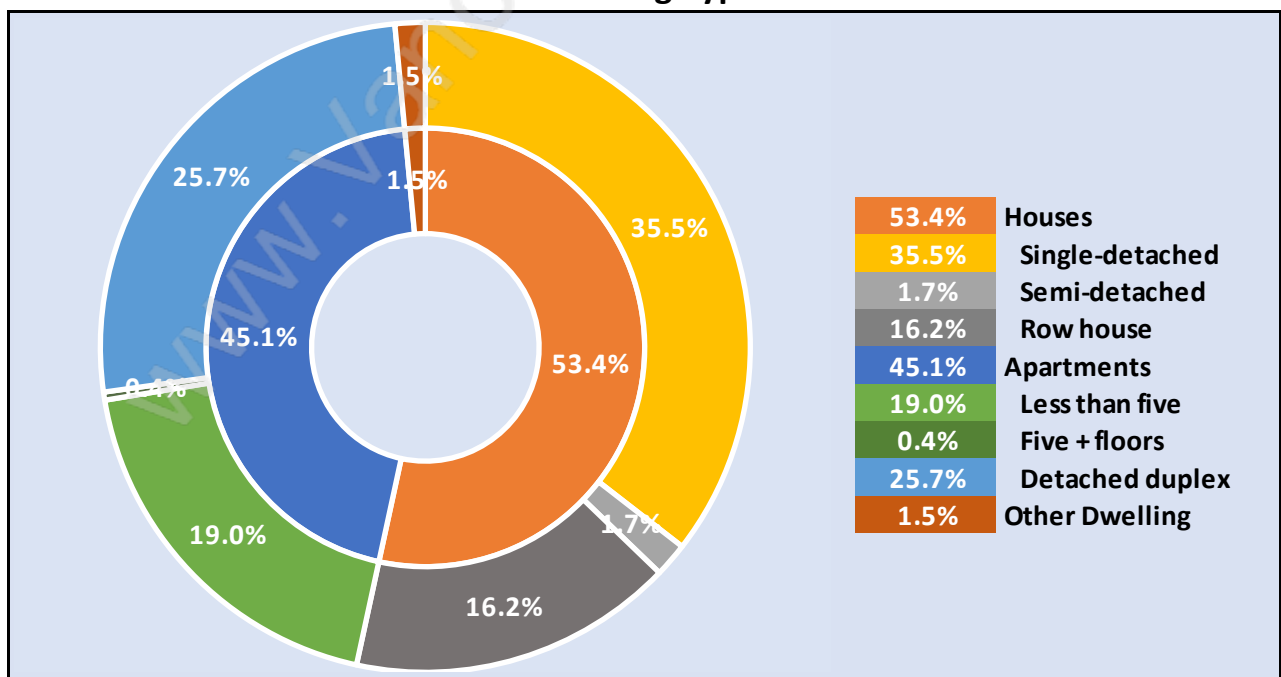

Families in Surrey

Average Persons per Family - 3.8

Children at Home in Surrey

Total Number of Children at Home - 93,937

Family Structure in Surrey

Total Number of Families - 59,664 / Average Persons per Family - 3.8

Households by Household Size in Surrey

Total Number of Households - 73,425

Dwellings in Surrey

Population Age 15+ in Surrey

Labour Force by Occupation in Surrey

Labour Force Participation in Surrey

Travel To Work in (from) Surrey

Occupied Dwellings by Structure Type in Surrey

Dominant Building Type - Houses

Private Dwellings by Period of Construction in Surrey

Dominant Period of Construction - 1991-2000

Population by Religion in Surrey