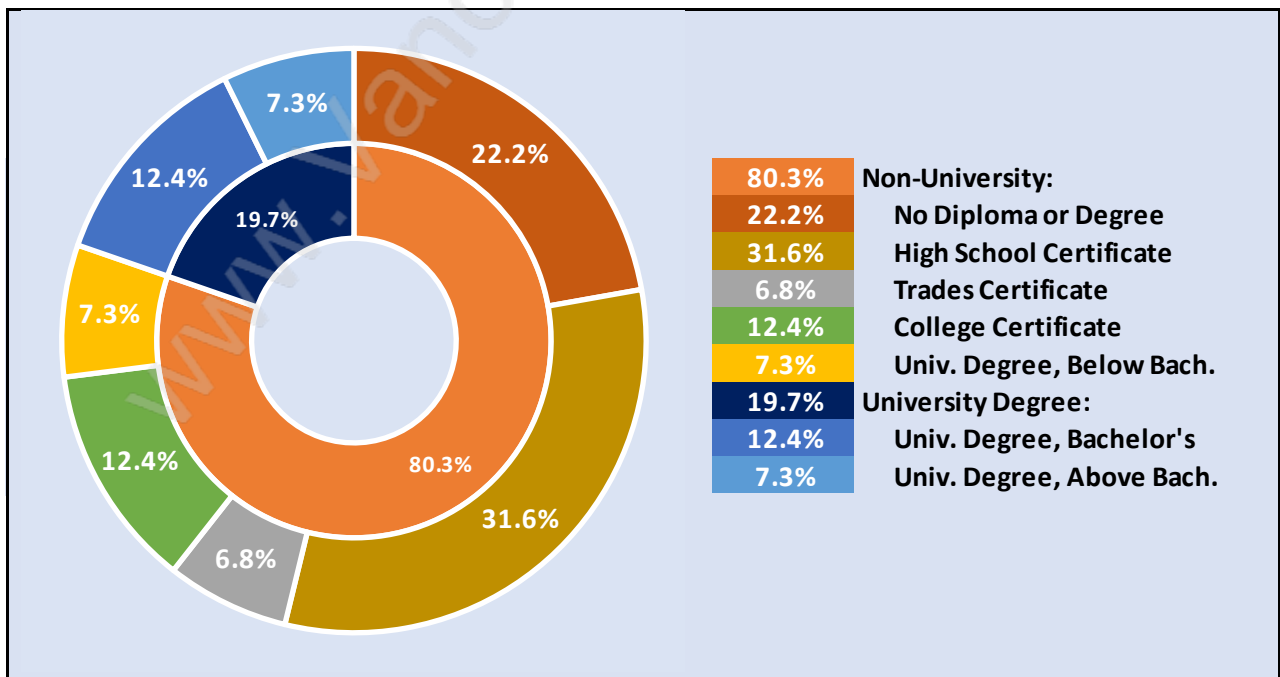

Households by Household Size in Surrey

Total Number of Households - 73,425

Dwellings in Surrey

Population Age 15+ in Surrey

Labour Force by Occupation in Surrey

Labour Force Participation in Surrey

Travel To Work in (from) Surrey