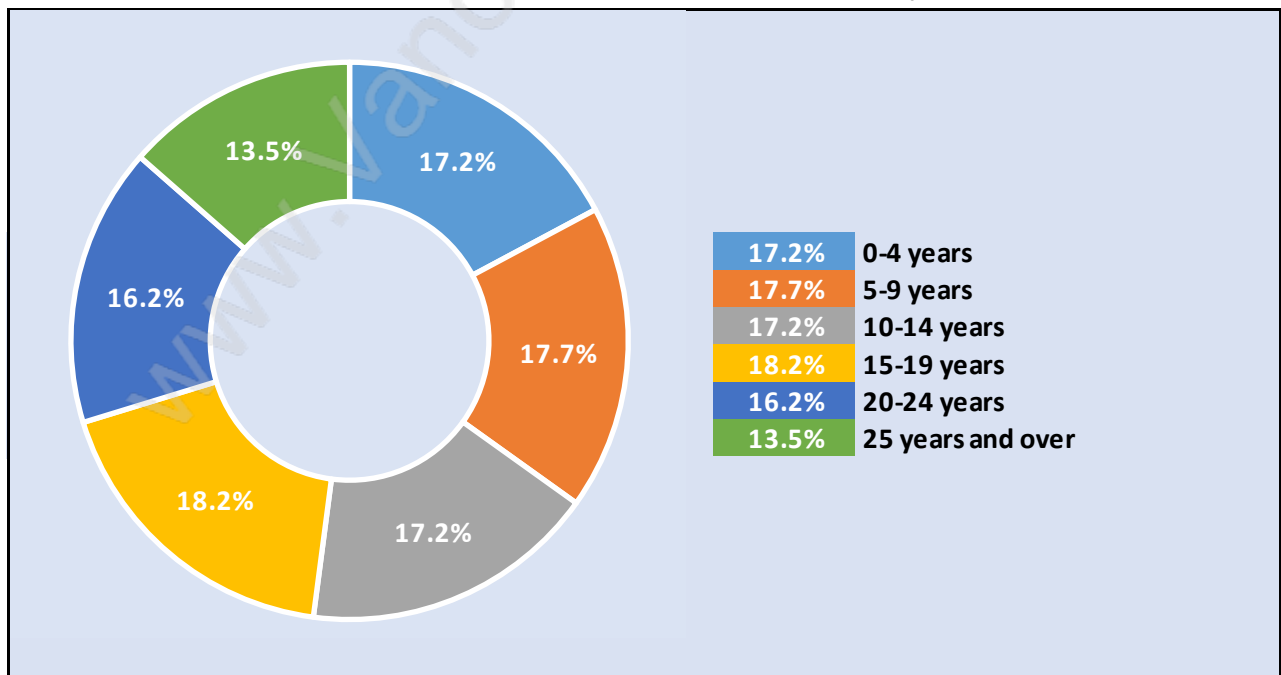

Surrey

Population Trends in Surrey

Population by Age in Surrey

Population Age 15+ by Income Status in Surrey

Total Population Age 15 - 210,597

Households by Income in Surrey

Total Number of Households - 73,425 / Average Household Income - \$100,088

Families in Surrey

Average Persons per Family - 3.8

Children at Home in Surrey

Total Number of Children at Home - 93,937

Family Structure in Surrey

Total Number of Families - 59,664 / Average Persons per Family - 3.8