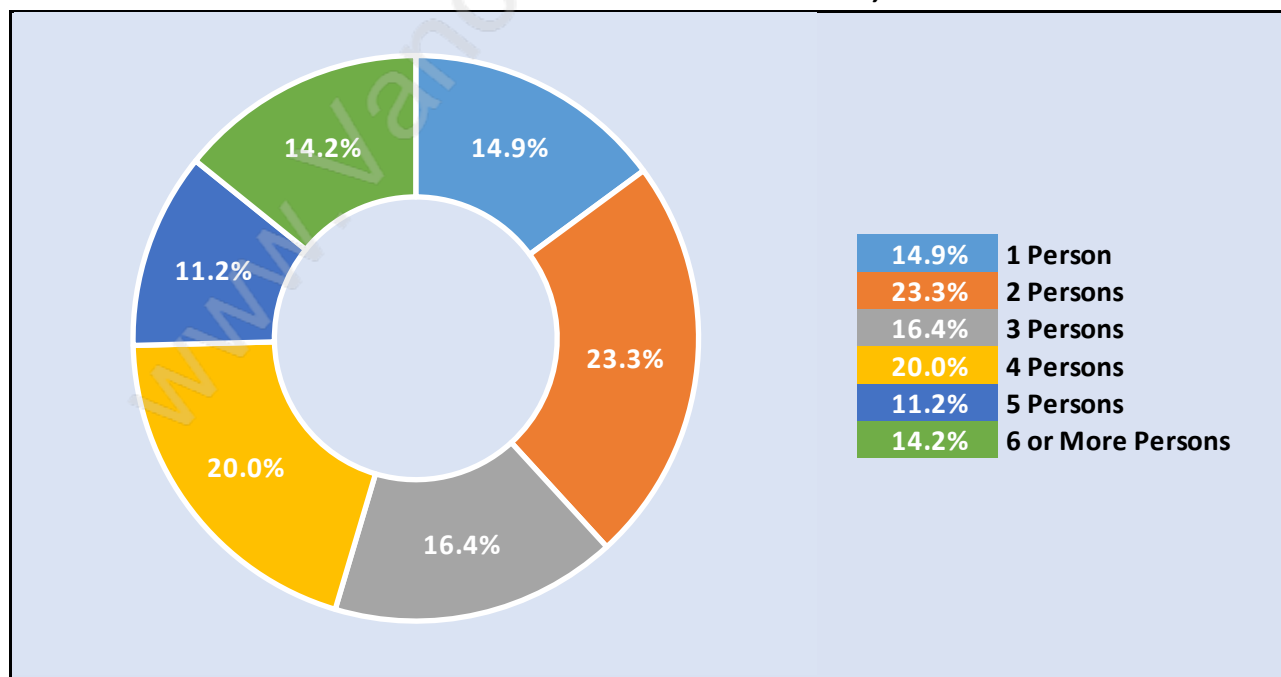

Surrey

Population Trends in Surrey

Population by Age in Surrey

Population Age 15+ by Income Status in Surrey

Total Population Age 15 - 210,597

Households by Income in Surrey

Total Number of Households - 73,425 / Average Household Income - \$100,088

Families in Surrey

Average Persons per Family - 3.8

Children at Home in Surrey

Total Number of Children at Home - 93,937

Family Structure in Surrey

Total Number of Families - 59,664 / Average Persons per Family - 3.8

Households by Household Size in Surrey

Total Number of Households - 73,425

Dwellings in Surrey

Population Age 15+ in Surrey

Labour Force by Occupation in Surrey

Labour Force Participation in Surrey

Travel To Work in (from) Surrey