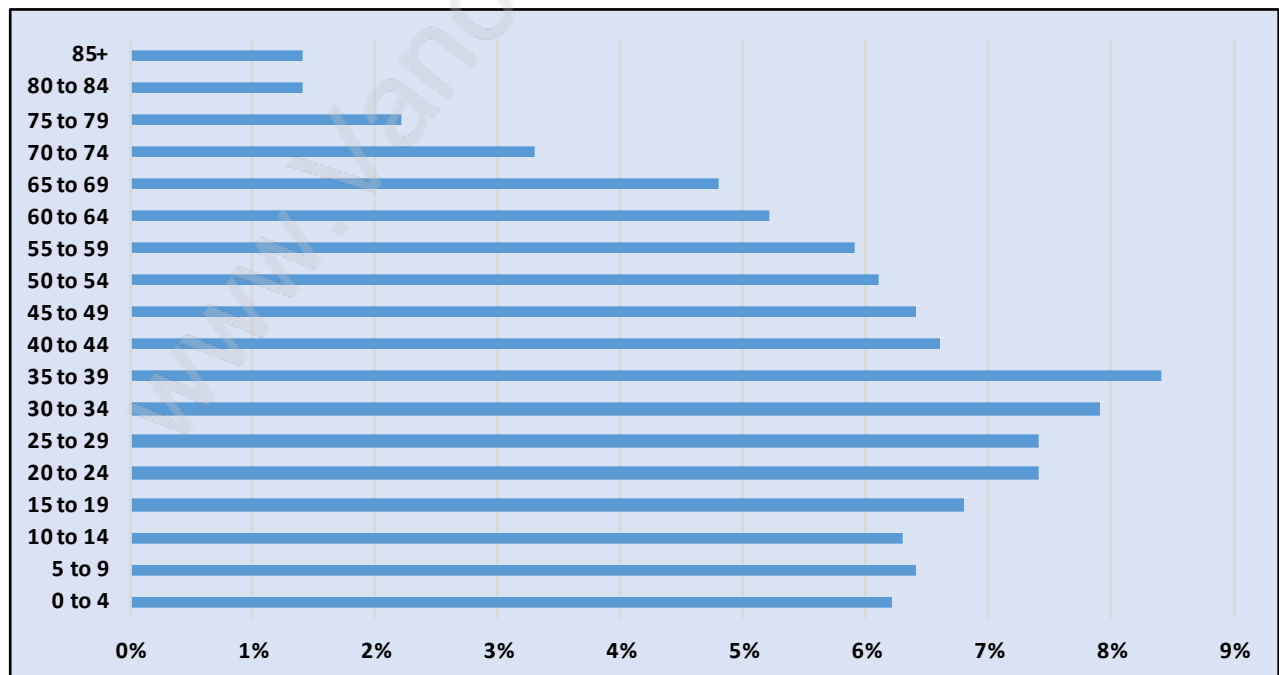

Surrey

Population Trends in Surrey

Population by Age in Surrey

Population Age 15+ by Income Status in Surrey

Total Population Age 15 - 210,597

Households by Income in Surrey

Total Number of Households - 73,425 / Average Household Income - \$100,088

Families in Surrey

Average Persons per Family - 3.8

Children at Home in Surrey

Total Number of Children at Home - 93,937

Family Structure in Surrey

Total Number of Families - 59,664 / Average Persons per Family - 3.8