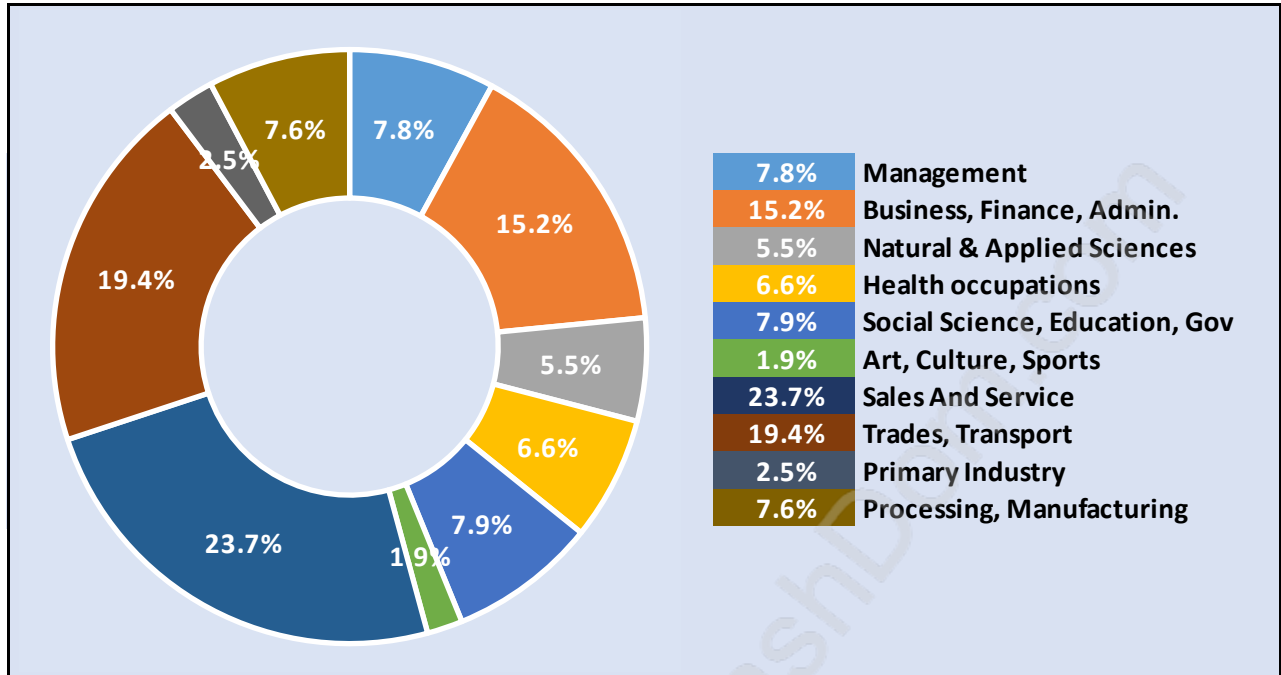

Households by Household Size in Surrey

Total Number of Households - 73,425

Dwellings in Surrey

Population Age 15+ in Surrey

Labour Force by Occupation in Surrey

Labour Force Participation in Surrey

Travel To Work in (from) Surrey