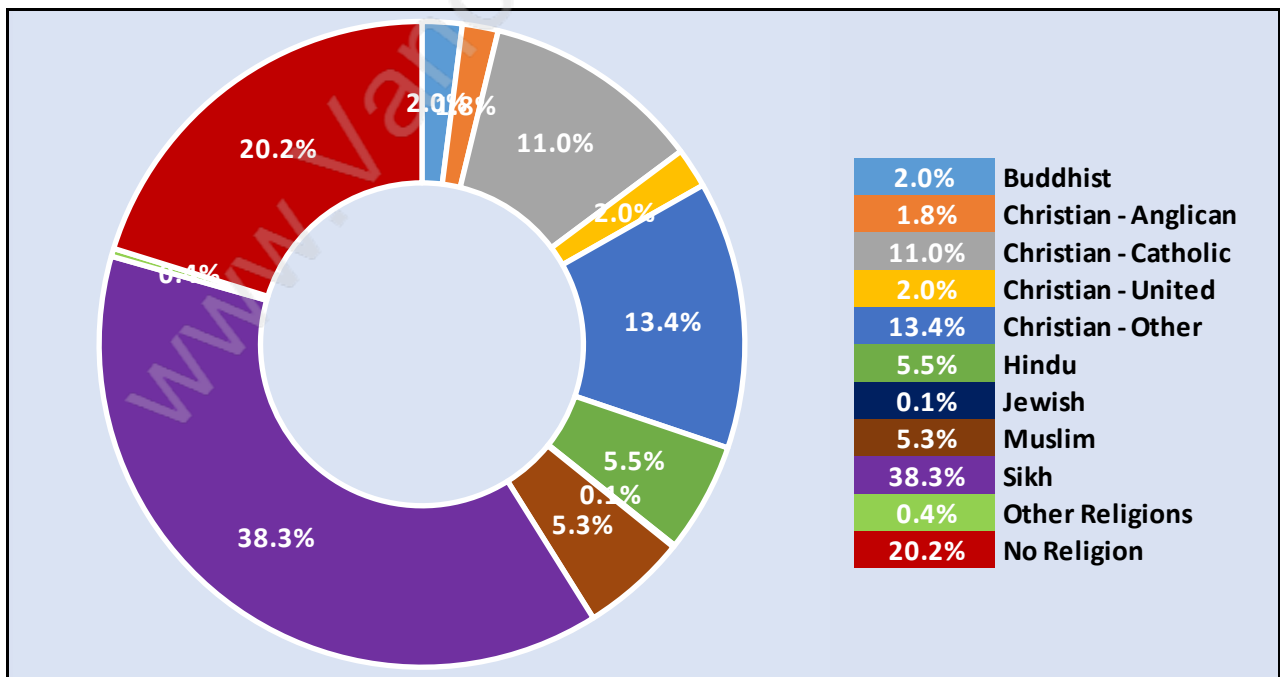

Occupied Dwellings by Structure Type in Surrey

Dominant Building Type - Houses

Private Dwellings by Period of Construction in Surrey

Dominant Period of Construction - 1991-2000

Population by Religion in Surrey