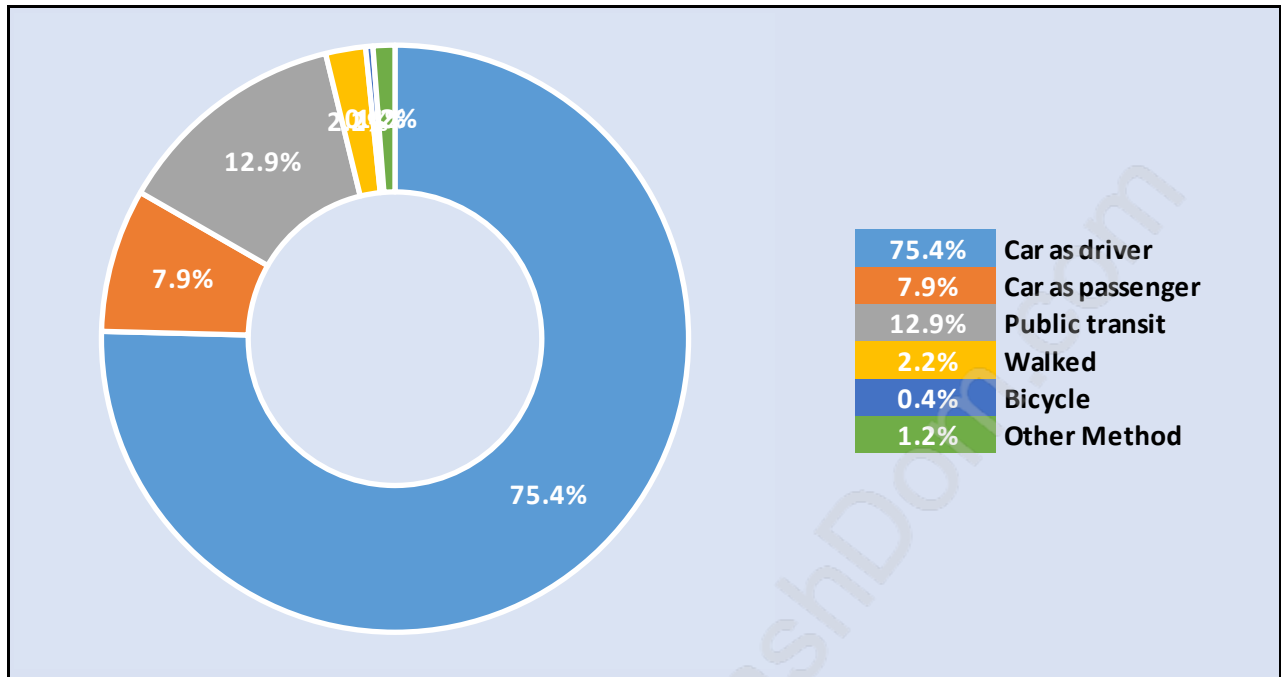

Households by Household Size in Surrey

Total Number of Households - 73,425

Dwellings in Surrey

Population Age 15+ in Surrey

Labour Force by Occupation in Surrey

Labour Force Participation in Surrey

Travel To Work in (from) Surrey