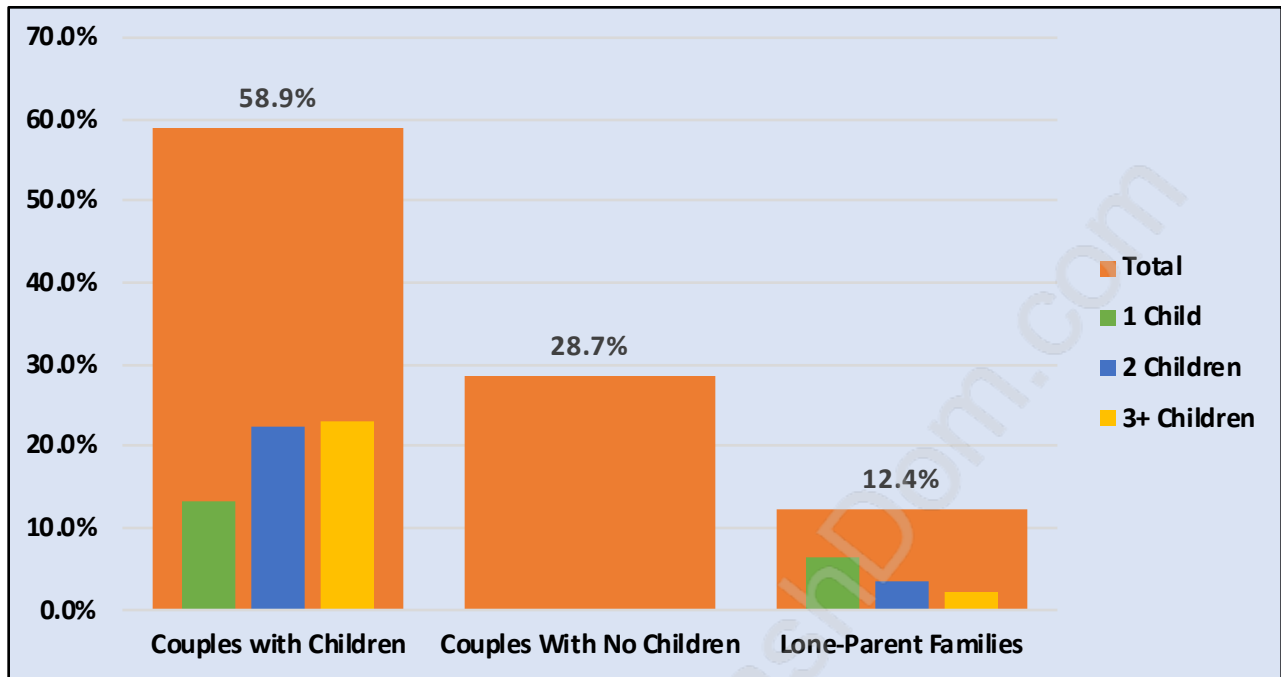

Surrey

Population Trends in Surrey

Population by Age in Surrey

Population Age 15+ by Income Status in Surrey

Total Population Age 15 - 210,597

Households by Income in Surrey

Total Number of Households - 73,425 / Average Household Income - \$100,088

Families in Surrey

Average Persons per Family - 3.8

Children at Home in Surrey

Total Number of Children at Home - 93,937

Family Structure in Surrey

Total Number of Families - 59,664 / Average Persons per Family - 3.8

Households by Household Size in Surrey

Total Number of Households - 73,425

Dwellings in Surrey

Population Age 15+ in Surrey

Labour Force by Occupation in Surrey

Labour Force Participation in Surrey

Travel To Work in (from) Surrey