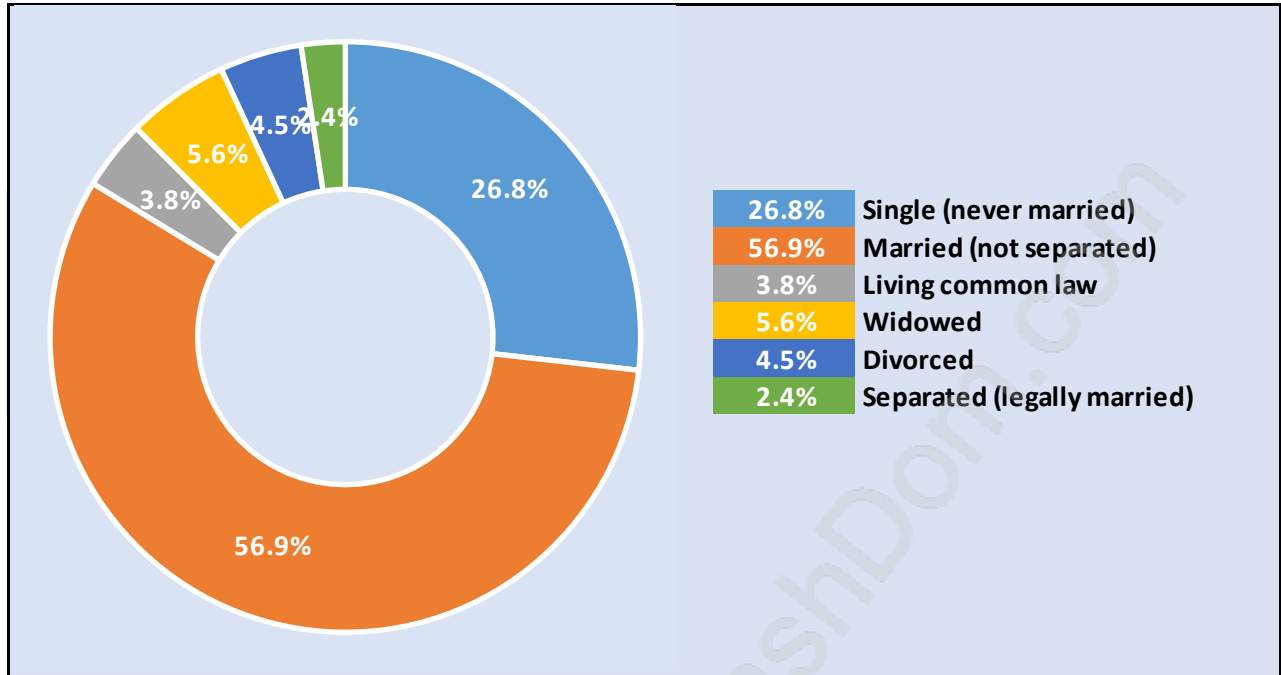

Surrey

Population Trends in Surrey

Population by Age in Surrey

Population Age 15+ by Income Status in Surrey

Total Population Age 15 - 210,597

Households by Income in Surrey

Total Number of Households - 73,425 / Average Household Income - \$100,088

Families in Surrey

Average Persons per Family - 3.8

Children at Home in Surrey

Total Number of Children at Home - 93,937

Family Structure in Surrey

Total Number of Families - 59,664 / Average Persons per Family - 3.8

Households by Household Size in Surrey

Total Number of Households - 73,425

Dwellings in Surrey

Population Age 15+ in Surrey

Labour Force by Occupation in Surrey

Labour Force Participation in Surrey

Travel To Work in (from) Surrey