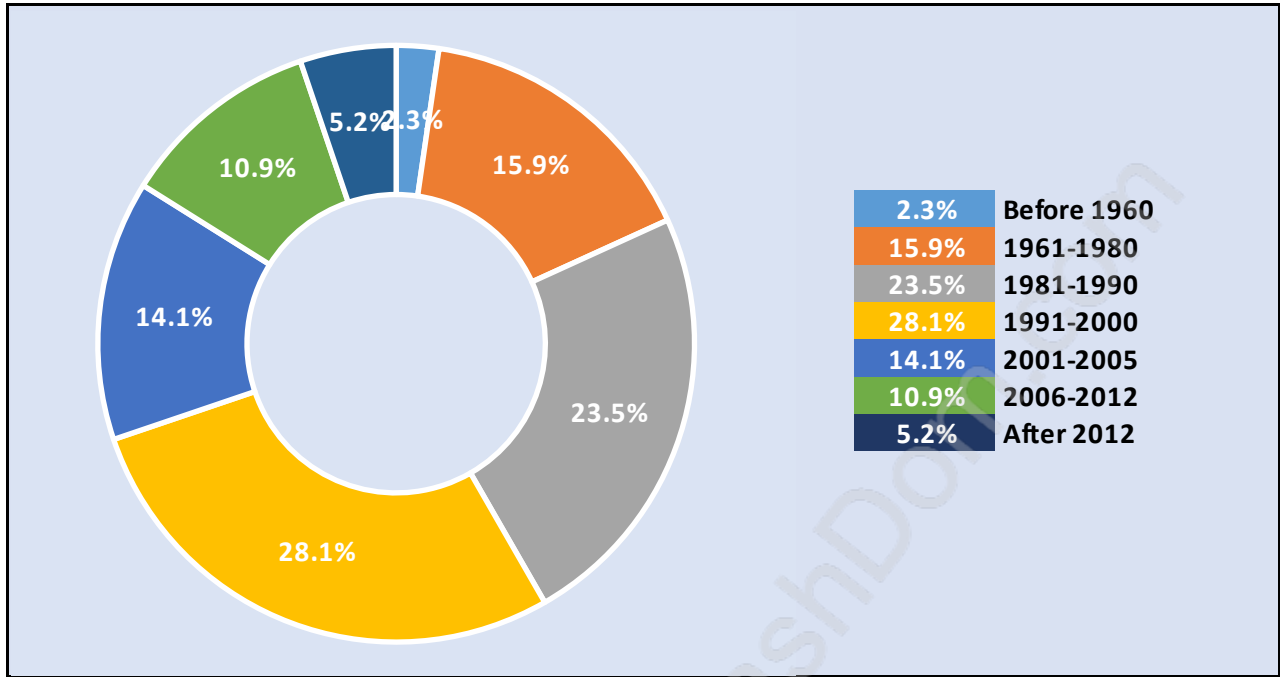

Private Dwellings by Period of Construction in Surrey

Dominant Period of Construction - 1991-2000