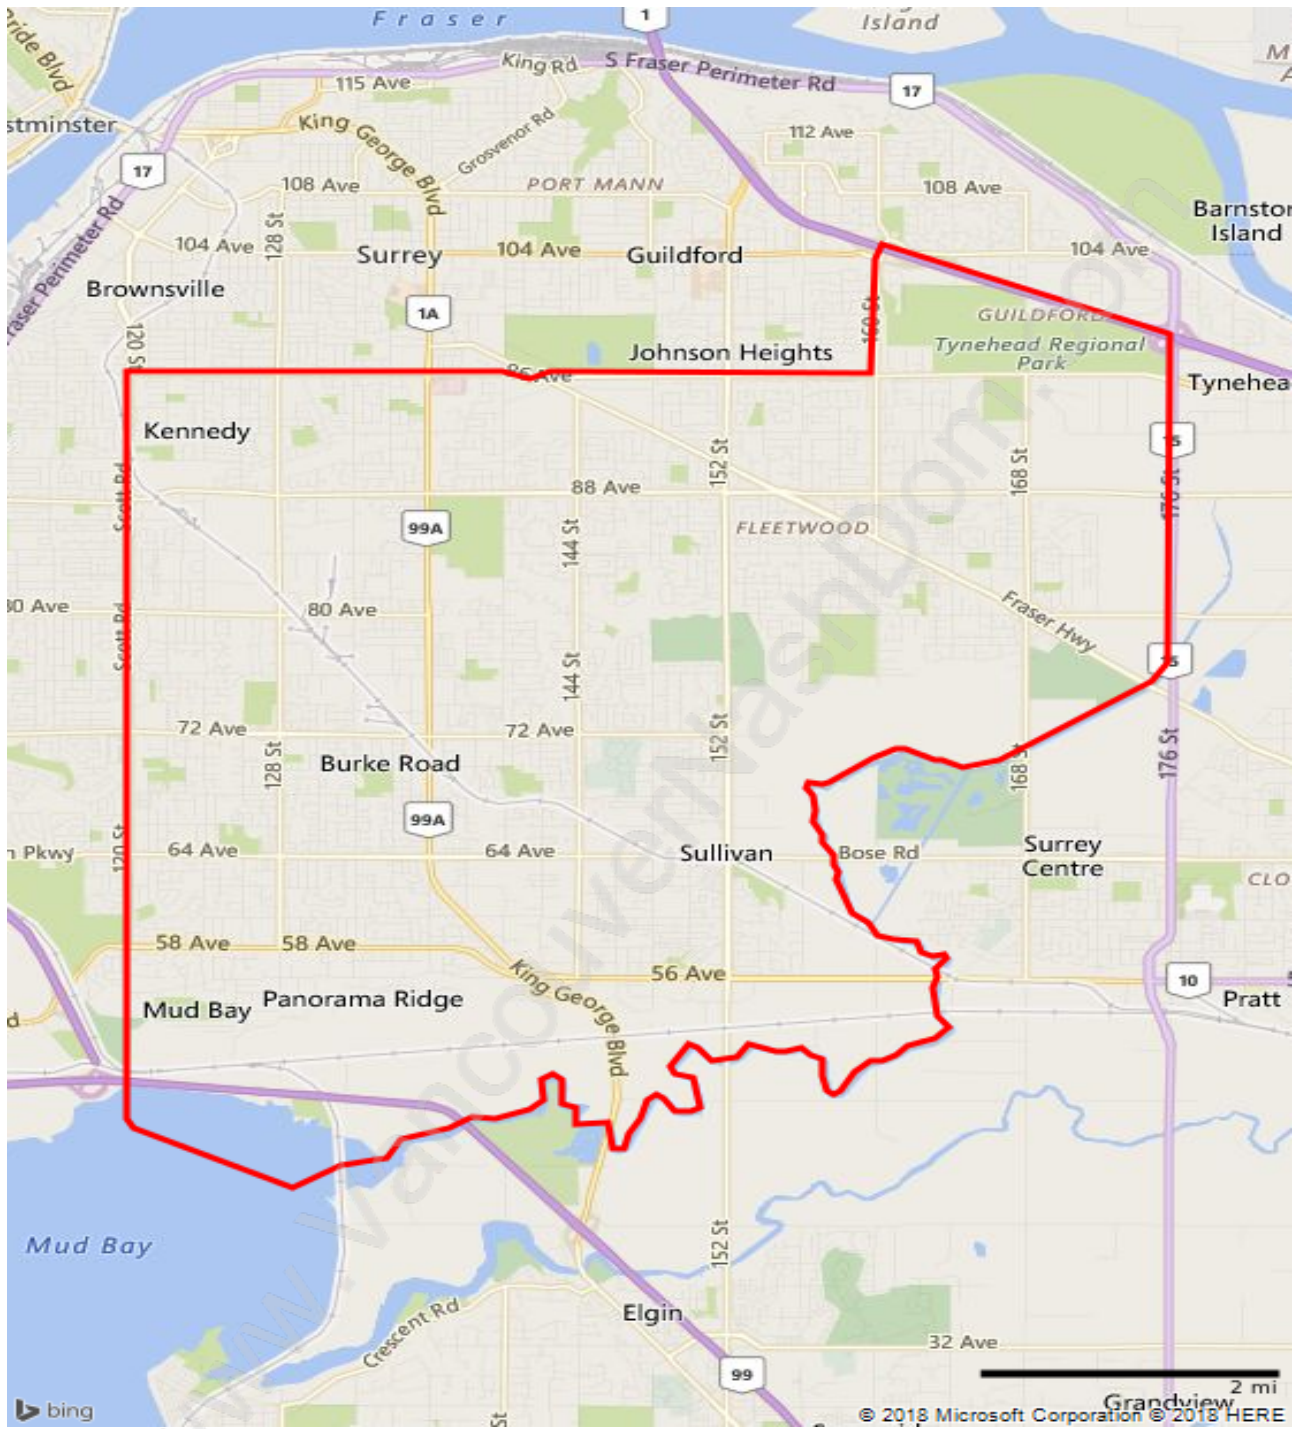

Surrey

Population Trends in Surrey

Population by Age in Surrey

Population Age 15+ by Income Status in Surrey

Total Population Age 15 - 210,597

Households by Income in Surrey

Total Number of Households - 73,425 / Average Household Income - \$100,088