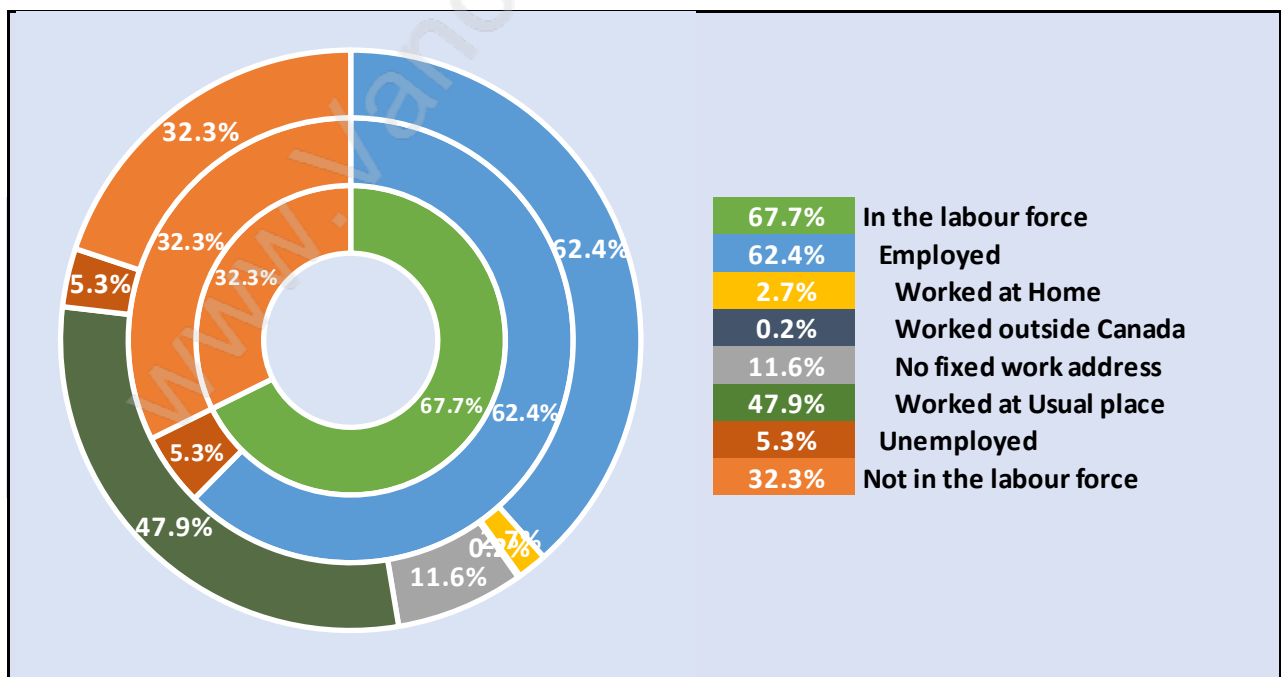

Households by Household Size in Surrey

Total Number of Households - 73,425

Dwellings in Surrey

Population Age 15+ in Surrey

Labour Force by Occupation in Surrey

Labour Force Participation in Surrey

Travel To Work in (from) Surrey